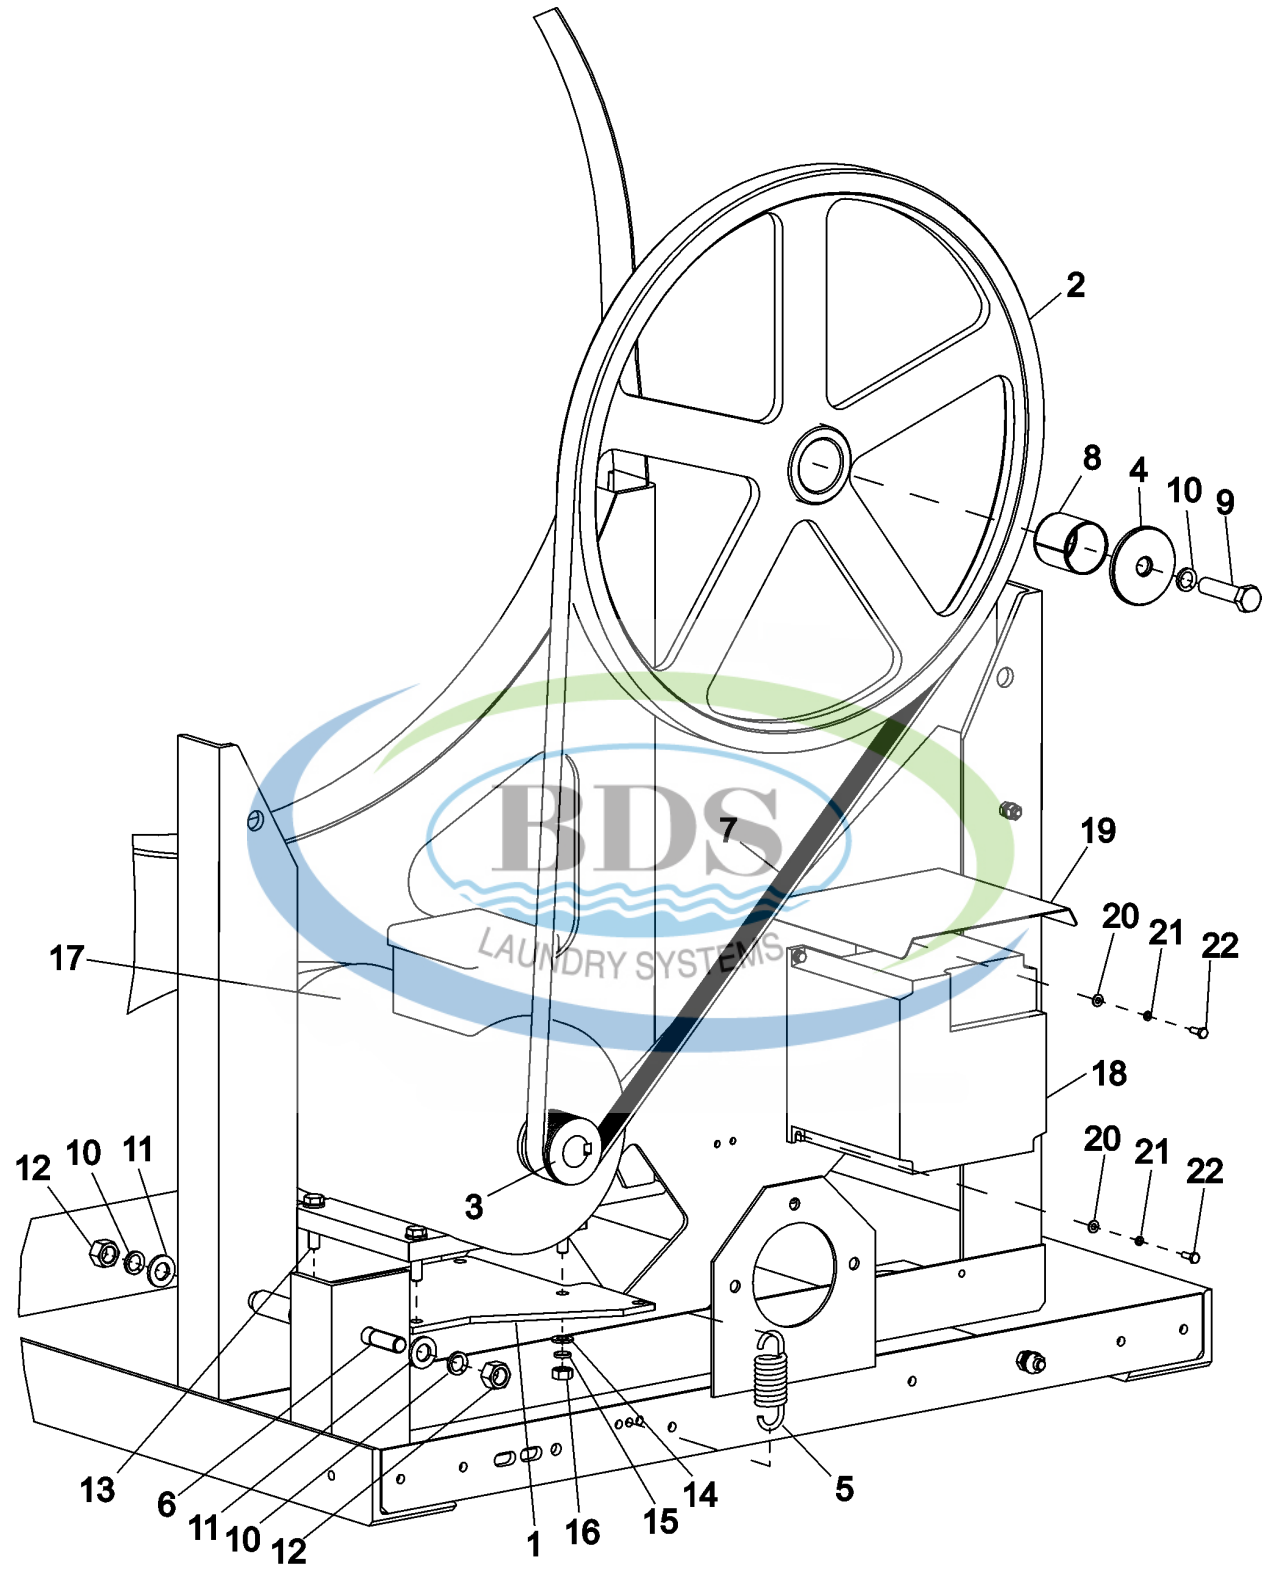

23-Feb-05
520 789

Ref #	Part Number	Qty.	Description
1	23004128	1	COINBOX VAULT
3	23004129	1	COINBOX FRAME
4	23004130	1	COINBOX BRACKET
5	23002461	2	SCREW (M6X16)
6	23004095	2	BOLT M4X16
7	NLA	4	SCREW (M4X10)
8	23002950	7	LOCK WASHER M4
9	23002756	2	WASHER
10	23002504	4	WASHER
11	23003012	2	WASHER LU
12	NLA	3	NUT (M4)
13	23003656	1	SWITCH, COIN BOX
14	23001113	1	CONNECTOR HOUSING (4 POLE)
15	23001115	1	INSULATION PAPER
16	23001012	1	SCREW (M4 X 12 STNLS STEEL)
17	23002438	1	WASHER (M6)

21-Feb-05
519 354

Ref #	Part Number	Qty.	Description
1	NLA	1	INNER TUB MFR50
2	23004219	1	OUTER TUB MFR50
3	23003608	1	RING, COUNTER
4	23004046	1	HUB COMPLETE
6	23003616	1	SEAL, AXIAL
7	23004045	1	AXIAL SEALING BOWL
8	23004047	1	RETAINING RING
9	23003614	1	BEARING
10	23004048	1	HUB
11	23003615	1	BEARING
12	23004049	1	SEALING RING
13	NLA	6	SCREW (M12 X 35)
14	NLA	6	WASHER 13
15	23002657	6	WASHER (13)
16	23001303	6	NUT M12
17	23004114	6	BOLT M6 X 16
18	23002281	6	WASHER (6-COPPER)
19	23002931	8	SCREW (M14X50)
20	23004194	16	WASHER15
21	23003746	10	NUT, M14
22	23004195	1	FOIL(BACKPLATE)
23	23004196	1	REINFORCEMENT PLATE
24	NLA	1	RING, CLAMP (24 HOLES)
25	23004197	6	SPOKE(BRACKET)
26	NLA	24	BOLT M8X50
27	NLA	24	WASHER M8
28	23001266	24	NUT (M8)
29	23004199	4	SPACER RING
30	23002179	1	WASHER
31	23002936	1	NUT, SENSOR BUSHING
32	23003807	1	BRACKET, THERMOSTAT SENSOR
33	23003964	1	SENSOR, TEMPERATURE