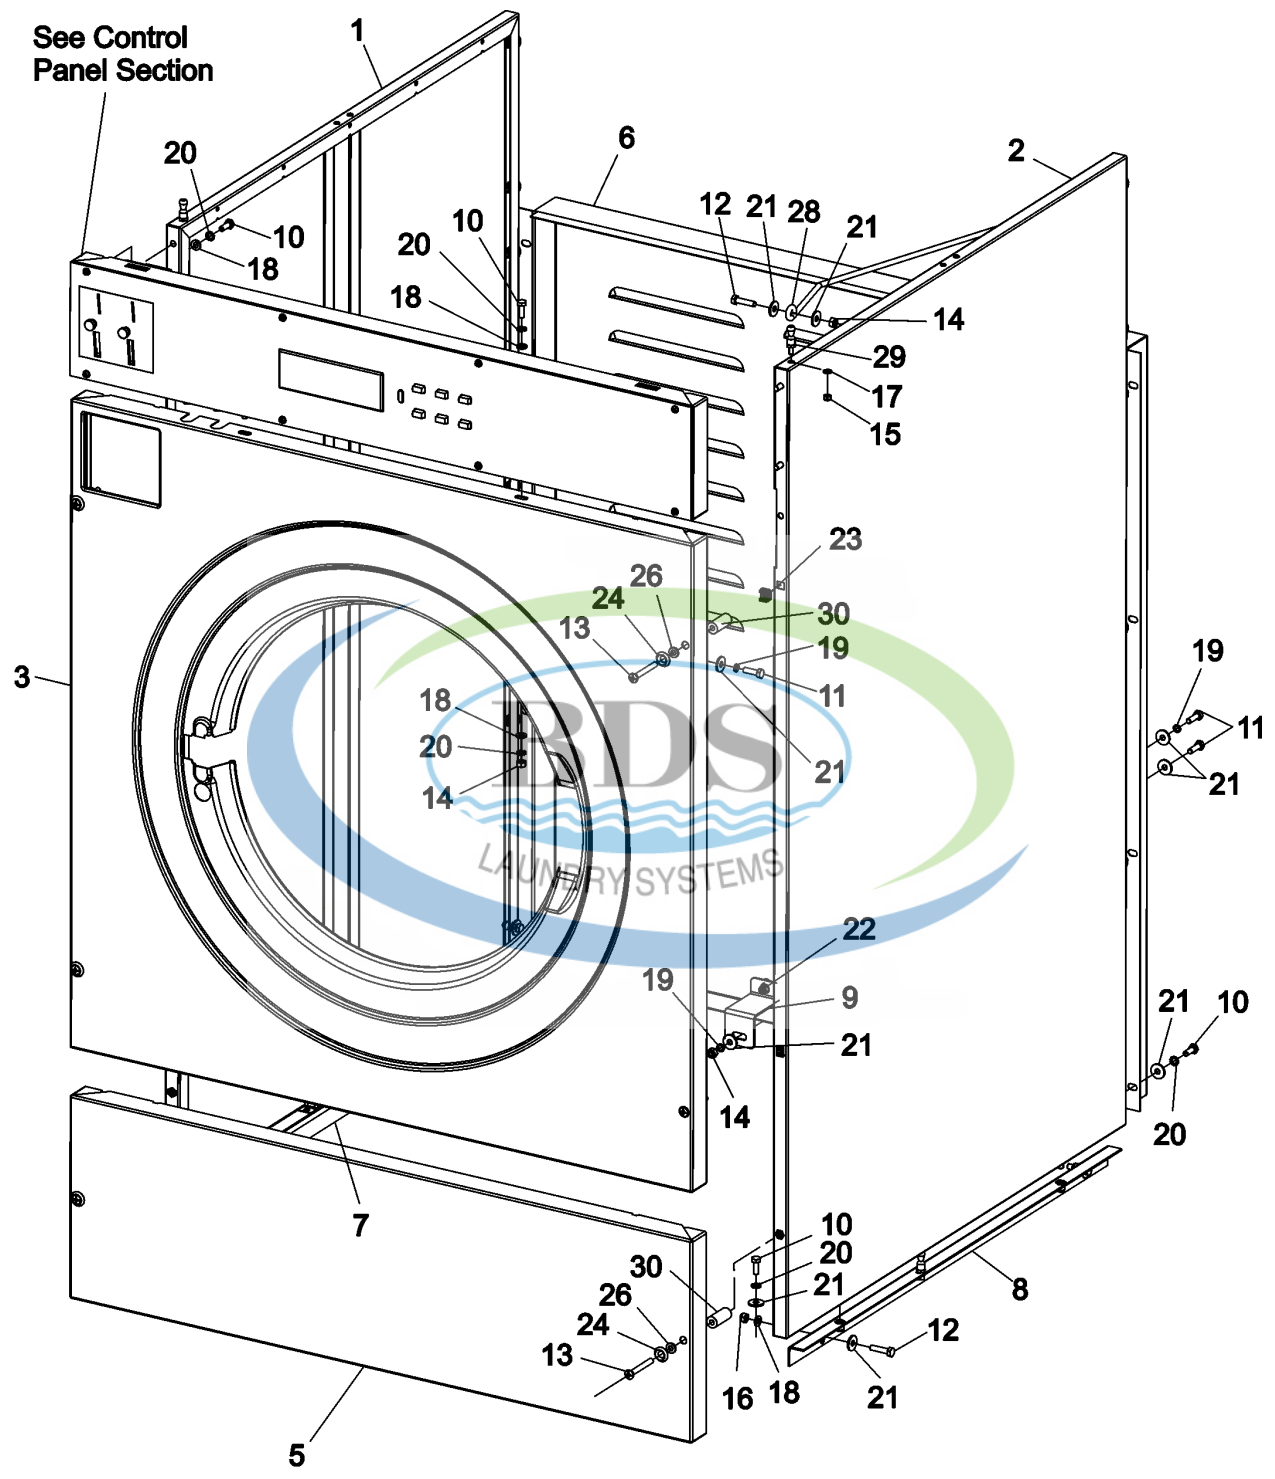

25-Feb-05
519 390

Ref #	Part Number	Qty.	Description
1	23004213	1	PANEL, LEFT SIDE MFR50
2	23004214	1	PANEL, RIGHT SIDE MFR50
3	23004178	1	FRONT PANEL COMP(PD)
3	23004515	1	FRONT PANEL,MFR40-50PD
5	23002857	1	PANEL, SERVICE (STAINLESS)
6	23004179	1	REAR COVER
7	23004215	1	LEFT SUPPORT COMP MFR50
8	23004216	1	RIGHT SUPPORT COMP MFR50
9	23004182	2	REAR COVER HOLDER
10	23002461	23	SCREW (M6X16)
11	23002462	12	SCREW (M6 X 20) LU
12	23002861	5	SCREW (M6X25) LU
13	23002456	6	SCREW (M6 X 50)
14	23003773	9	NUT M6
15	23003716	2	NUT M5
16	23002471	4	NUT
17	23002862	4	WASHER (5,3)
18	23003778	21	WASHER 12
19	23002440	14	WASHER, SPRING LOCK (6)
20	23002756	27	WASHER
21	23003012	33	WASHER LU
22	23004092	36	NUT M6
23	23002455	4	NUT, RAPID (M6)
24	23002457	6	WASHER
26	23001447	6	WASHER, FIBER (12 X 6 X 2)
28	23001330	1	SUPPORT ROD, TOP PANEL
29	23004183	4	PIN,ALIGNMENT
30	23002860	6	TUBE, DISTANCE

12-Sep-05
520 787A

Ref #	Part Number	Qty.	Description
1	23004186	1	TOP COVER MFR50
2	23001006	2	LOCK, TOP PANEL
3	23001007	2	WASHER, FIBER
4	23004103	2	HINGE
5	23004104	4	BOLT M4 X 8
6	23004093	4	RIVETING BLIND NUT M4
7	23004105	4	RIVET 4X6,3
8	23001003	1	RUBBER COVER, SOAP BOX
9	23003781	1	LATCH, SOAP HOPPER COVER
10	23001012	3	SCREW (M4 X 12 STNLS STEEL)
12	23002652	6	NUT (QTY OF 4 = 1 PIECE)
13	23002673	1	KEY-TOP PANEL (25001)
14	23001009	2	LOCK HOOK (SHORT)