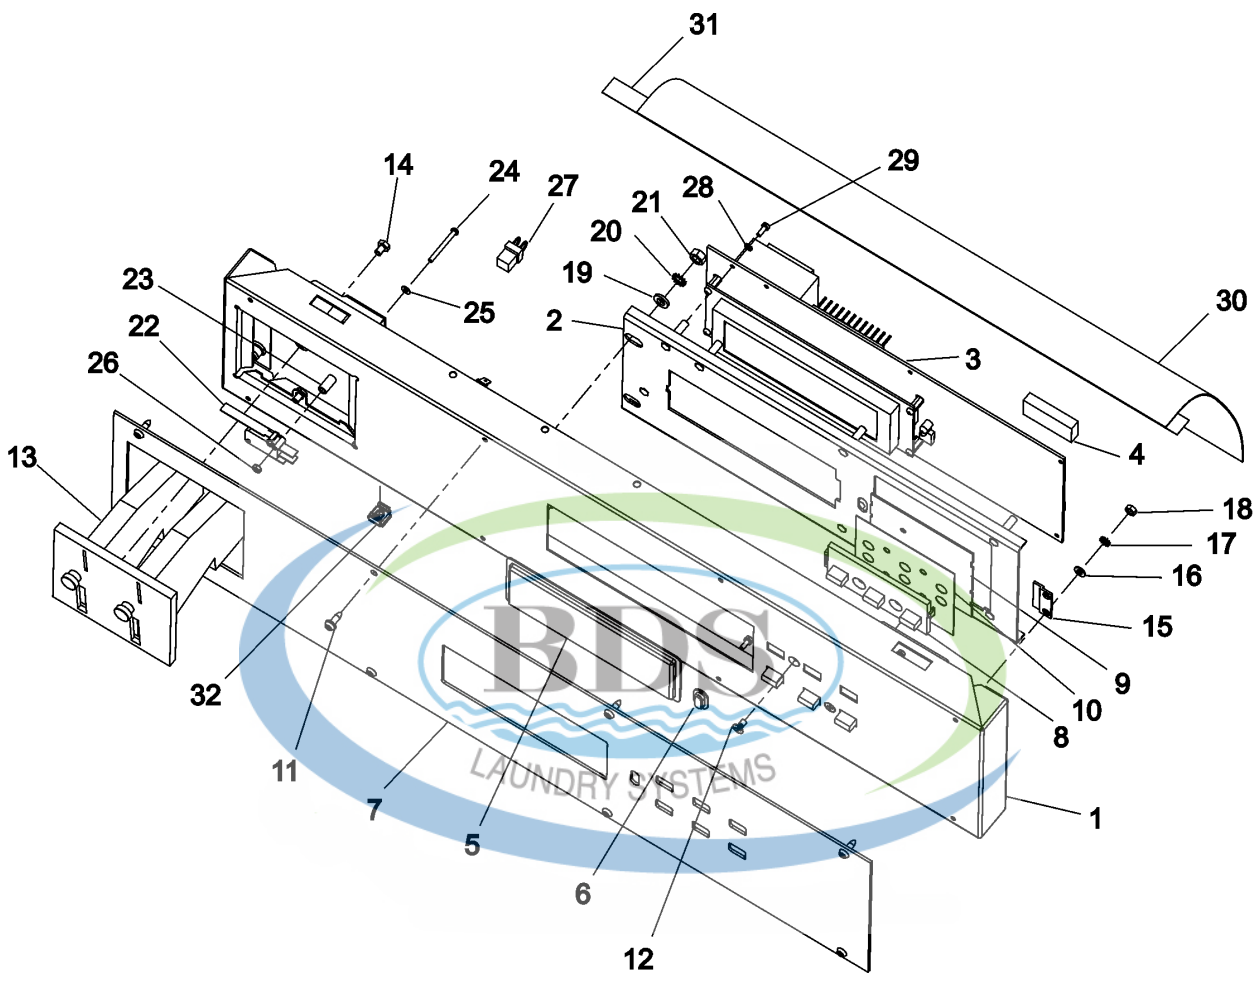

23-Sep-05
519 389A

Ref #	Part Number	Qty.	Description
1	23004107	1	DOOR HINGE
2	23004108	1	DOOR FRAME
3	W10292561	1	DOORSEAL
4	23004109	1	GLASS
5	23003858	1	HANDLE
6	23001168	1	SHAFT, LEVER
7	23003860	1	PLATE, HANDLE ORNAMENTAL
8	23001370	1	HANDLE, LEVER PLATE
9	23001169	1	SPRING, HANDLE LEVER
10	23003545	1	BLOCS, HINGE LU
11	23004110	1	HINGE BLOOK WASHER
12	23004111	2	SHIM
13	23004112	1	DOOR PIN
14	23004113	2	BOLT M4X12
15	23004114	4	BOLT M6 X 16
16	23001175	4	SCREW (M6X20 STAINLESS STEELLU
17	23002280	4	NUT M6
18	NLA	2	WASHER M8
19	23002424	6	WASHER
20	23001158	6	WASHER (6)
21	23002499	1	WASHER

23-Feb-05
520 784

Ref #	Part Number	Qty.	Description
1	23004188	1	BRACKET, CONTROL PANEL
2	23004117	1	BRACKET, CONTROL BOARD LU
3	23004118	1	MC4 COIN CCU SERIES 10
3	W10343020	1	MC5 COIN CCU SERIES 22
4	W10165003	1	MCG EEPROM CHIP LU SERIES 10
4	W10387042	1	MC5 COIN PROGRAM CHIP SERIES 22
5	23004119	1	DISPLAY LENS
6	23004120	1	LENS, IR
7	23004189	1	CONTROL PANEL(FACIA) MFR40
8	23003646	2	BUTTONS, ROW OF 3
9	23004122	1	KEY BOARD
10	23004123	1	HOLD PLATE
11	W10131119	8	SCREW
12	23003811	2	SCREW
13	23004075	1	DUAL COIN DROP CANADA
13	23004124	1	COIN DROP 25 US
13	23004167	1	OPTIC SWITCH
14	23003797	1	BOLT
15	23004125	1	Z-BRACKET
16	23002438	4	WASHER (M6)
17	23002950	4	LOCK WASHER M4
18	NLA	4	NUT (M4)
19	23002756	2	WASHER 12
20	23002756	2	WASHER
21	23003773	2	NUT M6
22	23001145	1	MICROSWITCH, LONG LEVER
23	23003653	2	TUBE
24	23003652	2	SCREW, SWITCH
25	23003654	2	WASHER (M3)
26	23002958	2	NUT M3
27	23004127	1	EMEREGENCY STOP INTERCONNECT
28	NLA	7	LOCK WASHER (M3)
29	NLA	7	SCREW M3 X 8
30	NLA	1	COVER, PLASTIC
31	NLA	1	DOUBLE SIDE TAPE
32	23002455	2	NUT, RAPID (M6)
33	23004091	1	KIT, CONVERT PD TO PN