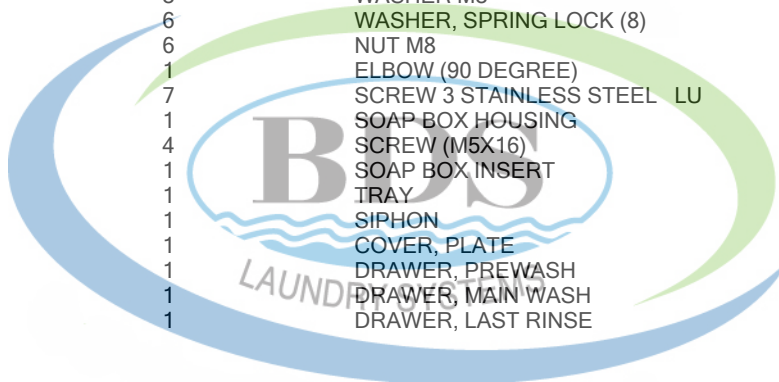

23-Sep-05
519 389A

Ref #	Part Number	Qty.	Description
1	23004107	1	DOOR HINGE
2	23004108	1	DOOR FRAME
3	W10292561	1	DOORSEAL
4	23004109	1	GLASS
5	23003858	1	HANDLE
6	23001168	1	SHAFT, LEVER
7	23003860	1	PLATE, HANDLE ORNAMENTAL
8	23001370	1	HANDLE, LEVER PLATE
9	23001169	1	SPRING, HANDLE LEVER
10	23003545	1	BLOCS, HINGE LU
11	23004110	1	HINGE BLOOK WASHER
12	23004111	2	SHIM
13	23004112	1	DOOR PIN
14	23004113	2	BOLT M4X12
15	23004114	4	BOLT M6 X 16
16	23001175	4	SCREW (M6X20 STAINLESS STEELLU
17	23002280	4	NUT M6
18	NLA	2	WASHER M8
19	23002424	6	WASHER
20	23001158	6	WASHER (6)
21	23002499	1	WASHER

24-Feb-05
520 788

Ref #	Part Number	Qty.	Description
1	23001244	1	VALVE, DRAIN (240V-50/60HZ)
2	NLA	1	TUB, OUTLET VALVE HOSE
3	23001248	1	HOSE, DRAIN
4	23001253	2	DRAIN TEE
5	696392	6	CLAMP, HOSE (70-90)
6	23001246	1	HOSE, BOTTOM FILL
7	23001246	1	HOSE, BOTTOM FILL
8	23001259	3	CLAMP, CORBIN (A17.5)
9	596669	1	CLAMP, CORBIN (A5.5)
10	23001260	1	BUSHING, AIR DOME HOSE
11	23001252	1	HOSE, WATER LEVEL SWITCH
12	23001250	1	HOSE, AIR VENT
13	23001251	1	HOSE, OVERFLOW
14	23004241	1	AIR VENT HOSE, SOAP BOX
15	23001255	1	TEE, OVERFLOW HOSE
16	34001289	1	CLAMP, HOSE (60-80)
17	23001750	5	RING, CLAMP (40-60)
18	616099	1	CLAMP, HOSE (20-32)
19	23003783	3	SCREW 2
20	23001015	1	RUBBER SEAL, SOAP BOX
21	23004187	1	RUBBER, TUB SOAP HOPPER
22	23001025	2	CLAMP, HOSE (DIA 90/110)
23	23002908	2	SCREW (M8X120)
24	NLA	4	BOLT (M8X20)
25	23002437	8	WASHER M8
26	NLA	6	WASHER, SPRING LOCK (8)
27	NLA	6	NUT M8
28	23002015	1	ELBOW (90 DEGREE)
29	23003782	7	SCREW 3 STAINLESS STEEL LU
30	23001016	1	SOAP BOX HOUSING
31	23003484	4	SCREW (M5X16)
32	23001017	1	SOAP BOX INSERT
33	23001019	1	TRAY
34	23001018	1	SIPHON
35	23001020	1	COVER, PLATE
36	23001021	1	DRAWER, PREWASH
37	23001022	1	DRAWER, MAIN WASH
38	23001023	1	DRAWER, LAST RINSE