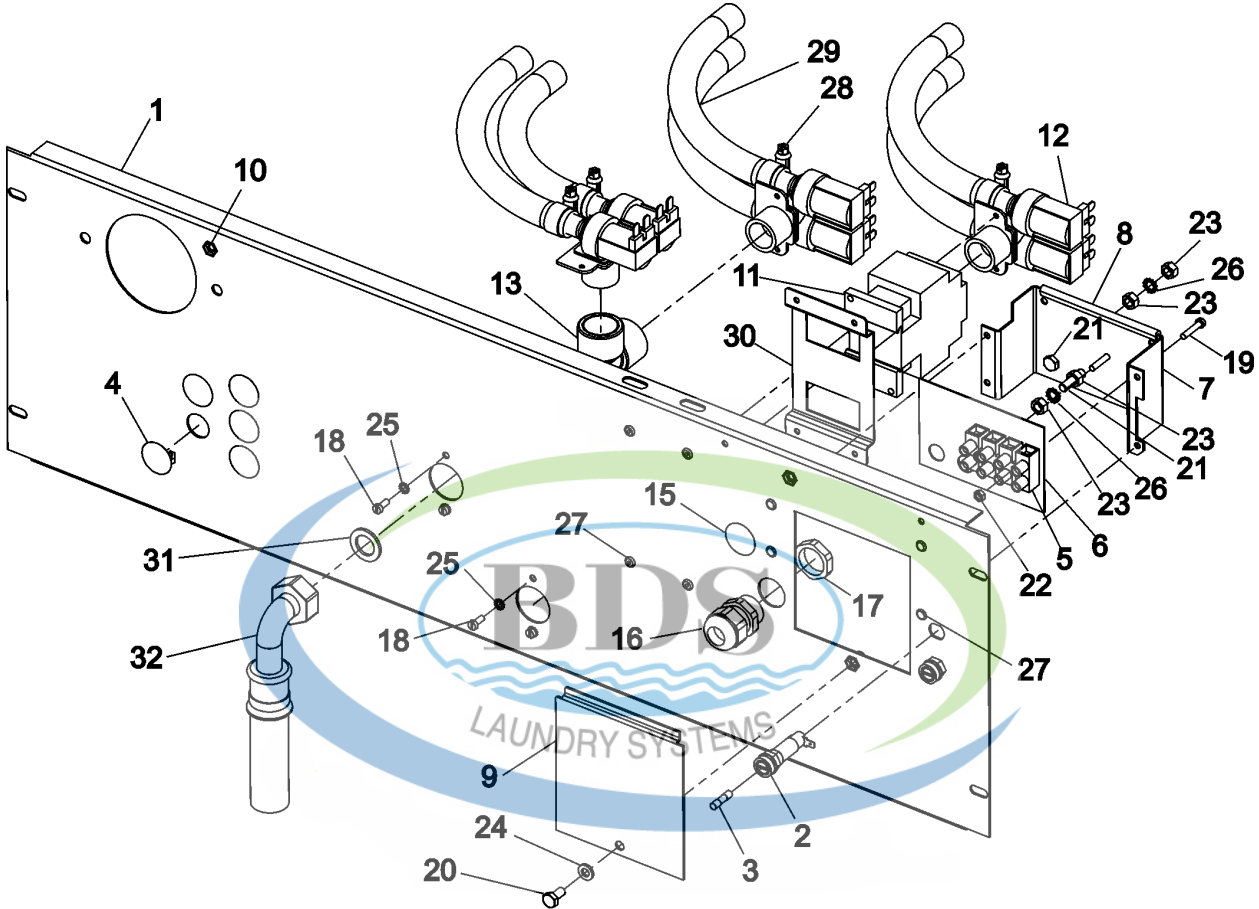

21-Feb-05
519 354

Ref #	Part Number	Qty.	Description
1	NLA	1	INNER TUB MFR50
2	23004219	1	OUTER TUB MFR50
3	23003608	1	RING, COUNTER
4	23004046	1	HUB COMPLETE
6	23003616	1	SEAL, AXIAL
7	23004045	1	AXIAL SEALING BOWL
8	23004047	1	RETAINING RING
9	23003614	1	BEARING
10	23004048	1	HUB
11	23003615	1	BEARING
12	23004049	1	SEALING RING
13	NLA	6	SCREW (M12 X 35)
14	NLA	6	WASHER 13
15	23002657	6	WASHER (13)
16	23001303	6	NUT M12
17	23004114	6	BOLT M6 X 16
18	23002281	6	WASHER (6-COPPER)
19	23002931	8	SCREW (M14X50)
20	23004194	16	WASHER15
21	23003746	10	NUT, M14
22	23004195	1	FOIL(BACKPLATE)
23	23004196	1	REINFORCEMENT PLATE
24	NLA	1	RING, CLAMP (24 HOLES)
25	23004197	6	SPOKE(BRACKET)
26	NLA	24	BOLT M8X50
27	NLA	24	WASHER M8
28	23001266	24	NUT (M8)
29	23004199	4	SPACER RING
30	23002179	1	WASHER
31	23002936	1	NUT, SENSOR BUSHING
32	23003807	1	BRACKET, THERMOSTAT SENSOR
33	23003964	1	SENSOR, TEMPERATURE

17-Feb-05
519 328

Ref #	Part Number	Qty.	Description
1	23004201	1	PLATE, MOTOR
2	23004202	1	PULLEY, DRUM LU
3	23004203	1	PULLEY, MOTOR
4	NLA	1	WASHER
5	23004156	1	SPRING, TENSION
6	23004152	1	MOTOR ROD
7	23004211	1	BELT
8	23004206	1	TOLERANCE RING
9	NLA	1	BOLT M12 X 50
10	23002658	3	WASHER (12)
11	23004193	2	WASHER 13
12	23001303	2	NUT M12
13	23003765	4	BOLT M8X35
14	NLA	8	WASHER M8
15	NLA	4	WASHER, SPRING LOCK (8)
16	NLA	4	NUT M8
17	23004081	1	MOTOR 240V 3PHASE
18	23004080	1	INVERTER MIT 1.5KW 1PHASE
18	23004220	1	FAN, INVERTER FREQ
18	W10415735	1	INVERTER STARTING WITH SERIES 22
19	NLA	1	INVERTER COVER
20	23002438	5	WASHER (M6)
21	23002400	5	WASHER
22	23004209	5	BOLT M4 X 12