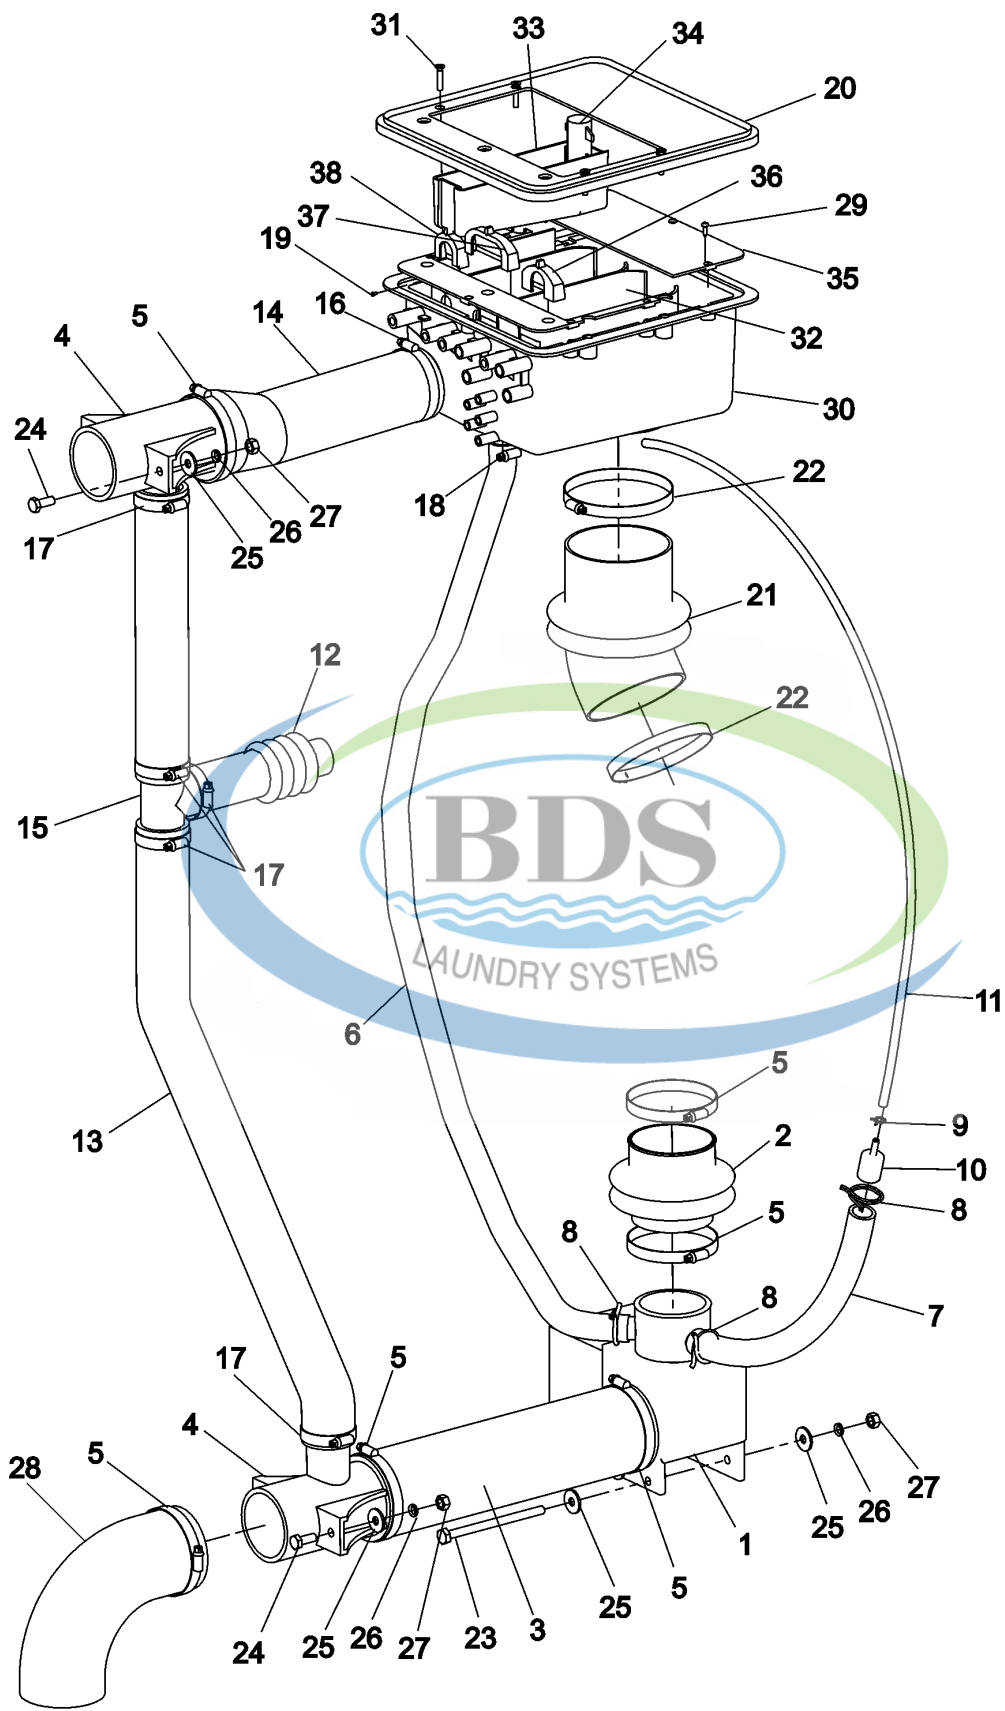

24-Feb-05
520 788

Ref #	Part Number	Qty.	Description
1	23001244	1	VALVE, DRAIN (240V-50/60HZ)
2	NLA	1	TUB, OUTLET VALVE HOSE
3	23001248	1	HOSE, DRAIN
4	23001253	2	DRAIN TEE
5	696392	6	CLAMP, HOSE (70-90)
6	23001246	1	HOSE, BOTTOM FILL
7	23001246	1	HOSE, BOTTOM FILL
8	23001259	3	CLAMP, CORBIN (A17.5)
9	596669	1	CLAMP, CORBIN (A5.5)
10	23001260	1	BUSHING, AIR DOME HOSE
11	23001252	1	HOSE, WATER LEVEL SWITCH
12	23001250	1	HOSE, AIR VENT
13	23001251	1	HOSE, OVERFLOW
14	23004241	1	AIR VENT HOSE, SOAP BOX
15	23001255	1	TEE, OVERFLOW HOSE
16	34001289	1	CLAMP, HOSE (60-80)
17	23001750	5	RING, CLAMP (40-60)
18	616099	1	CLAMP, HOSE (20-32)
19	23003783	3	SCREW 2
20	23001015	1	RUBBER SEAL, SOAP BOX
21	23004187	1	RUBBER, TUB SOAP HOPPER
22	23001025	2	CLAMP, HOSE (DIA 90/110)
23	23002908	2	SCREW (M8X120)
24	NLA	4	BOLT (M8X20)
25	23002437	8	WASHER M8
26	NLA	6	WASHER, SPRING LOCK (8)
27	NLA	6	NUT M8
28	23002015	1	ELBOW (90 DEGREE)
29	23003782	7	SCREW 3 STAINLESS STEEL LU
30	23001016	1	SOAP BOX HOUSING
31	23003484	4	SCREW (M5X16)
32	23001017	1	SOAP BOX INSERT
33	23001019	1	TRAY
34	23001018	1	SIPHON
35	23001020	1	COVER, PLATE
36	23001021	1	DRAWER, PREWASH
37	23001022	1	DRAWER, MAIN WASH
38	23001023	1	DRAWER, LAST RINSE