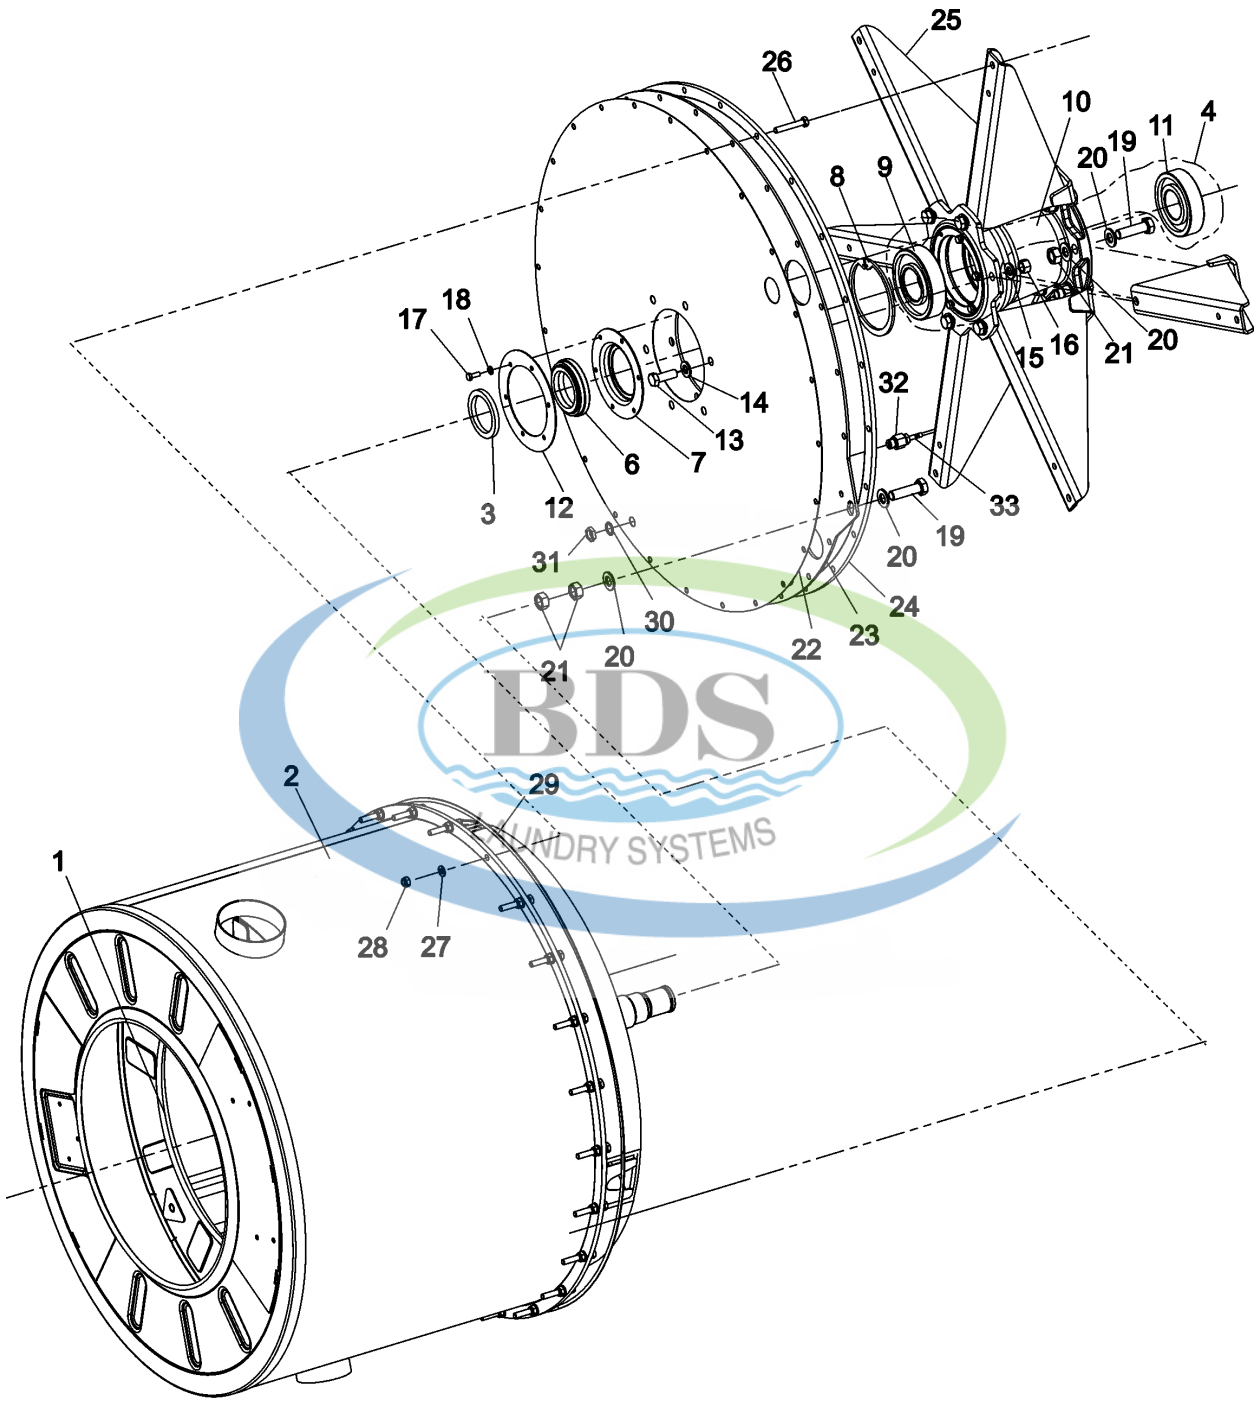

21-Feb-05
519 354

Ref #	Part Number	Qty.	Description
1	NLA	1	INNER TUB MFR50
2	23004219	1	OUTER TUB MFR50
3	23003608	1	RING, COUNTER
4	23004046	1	HUB COMPLETE
6	23003616	1	SEAL, AXIAL
7	23004045	1	AXIAL SEALING BOWL
8	23004047	1	RETAINING RING
9	23003614	1	BEARING
10	23004048	1	HUB
11	23003615	1	BEARING
12	23004049	1	SEALING RING
13	NLA	6	SCREW (M12 X 35)
14	NLA	6	WASHER 13
15	23002657	6	WASHER (13)
16	23001303	6	NUT M12
17	23004114	6	BOLT M6 X 16
18	23002281	6	WASHER (6-COPPER)
19	23002931	8	SCREW (M14X50)
20	23004194	16	WASHER15
21	23003746	10	NUT, M14
22	23004195	1	FOIL(BACKPLATE)
23	23004196	1	REINFORCEMENT PLATE
24	NLA	1	RING, CLAMP (24 HOLES)
25	23004197	6	SPOKE(BRACKET)
26	NLA	24	BOLT M8X50
27	NLA	24	WASHER M8
28	23001266	24	NUT (M8)
29	23004199	4	SPACER RING
30	23002179	1	WASHER
31	23002936	1	NUT, SENSOR BUSHING
32	23003807	1	BRACKET, THERMOSTAT SENSOR
33	23003964	1	SENSOR, TEMPERATURE