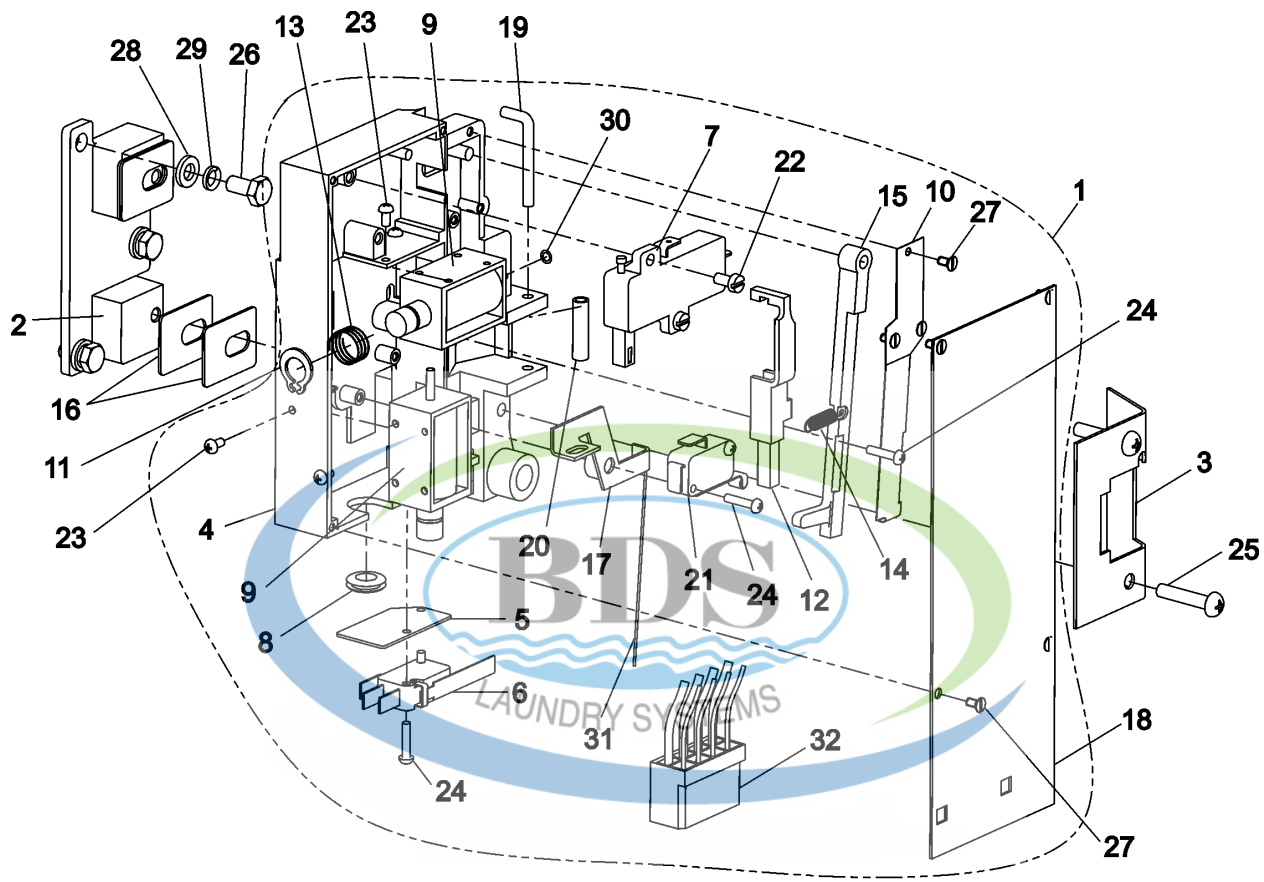

25-Feb-05
519 390

Ref #	Part Number	Qty.	Description
1	23004213	1	PANEL, LEFT SIDE MFR50
2	23004214	1	PANEL, RIGHT SIDE MFR50
3	23004178	1	FRONT PANEL COMP(PD)
3	23004515	1	FRONT PANEL,MFR40-50PD
5	23002857	1	PANEL, SERVICE (STAINLESS)
6	23004179	1	REAR COVER
7	23004215	1	LEFT SUPPORT COMP MFR50
8	23004216	1	RIGHT SUPPORT COMP MFR50
9	23004182	2	REAR COVER HOLDER
10	23002461	23	SCREW (M6X16)
11	23002462	12	SCREW (M6 X 20) LU
12	23002861	5	SCREW (M6X25) LU
13	23002456	6	SCREW (M6 X 50)
14	23003773	9	NUT M6
15	23003716	2	NUT M5
16	23002471	4	NUT
17	23002862	4	WASHER (5,3)
18	23003778	21	WASHER 12
19	23002440	14	WASHER, SPRING LOCK (6)
20	23002756	27	WASHER
21	23003012	33	WASHER LU
22	23004092	36	NUT M6
23	23002455	4	NUT, RAPID (M6)
24	23002457	6	WASHER
26	23001447	6	WASHER, FIBER (12 X 6 X 2)
28	23001330	1	SUPPORT ROD, TOP PANEL
29	23004183	4	PIN,ALIGNMENT
30	23002860	6	TUBE, DISTANCE

12-Sep-05
520 787A

Ref #	Part Number	Qty.	Description
1	23004186	1	TOP COVER MFR50
2	23001006	2	LOCK, TOP PANEL
3	23001007	2	WASHER, FIBER
4	23004103	2	HINGE
5	23004104	4	BOLT M4 X 8
6	23004093	4	RIVETING BLIND NUT M4
7	23004105	4	RIVET 4X6,3
8	23001003	1	RUBBER COVER, SOAP BOX
9	23003781	1	LATCH, SOAP HOPPER COVER
10	23001012	3	SCREW (M4 X 12 STNLS STEEL)
12	23002652	6	NUT (QTY OF 4 = 1 PIECE)
13	23002673	1	KEY-TOP PANEL (25001)
14	23001009	2	LOCK HOOK (SHORT)