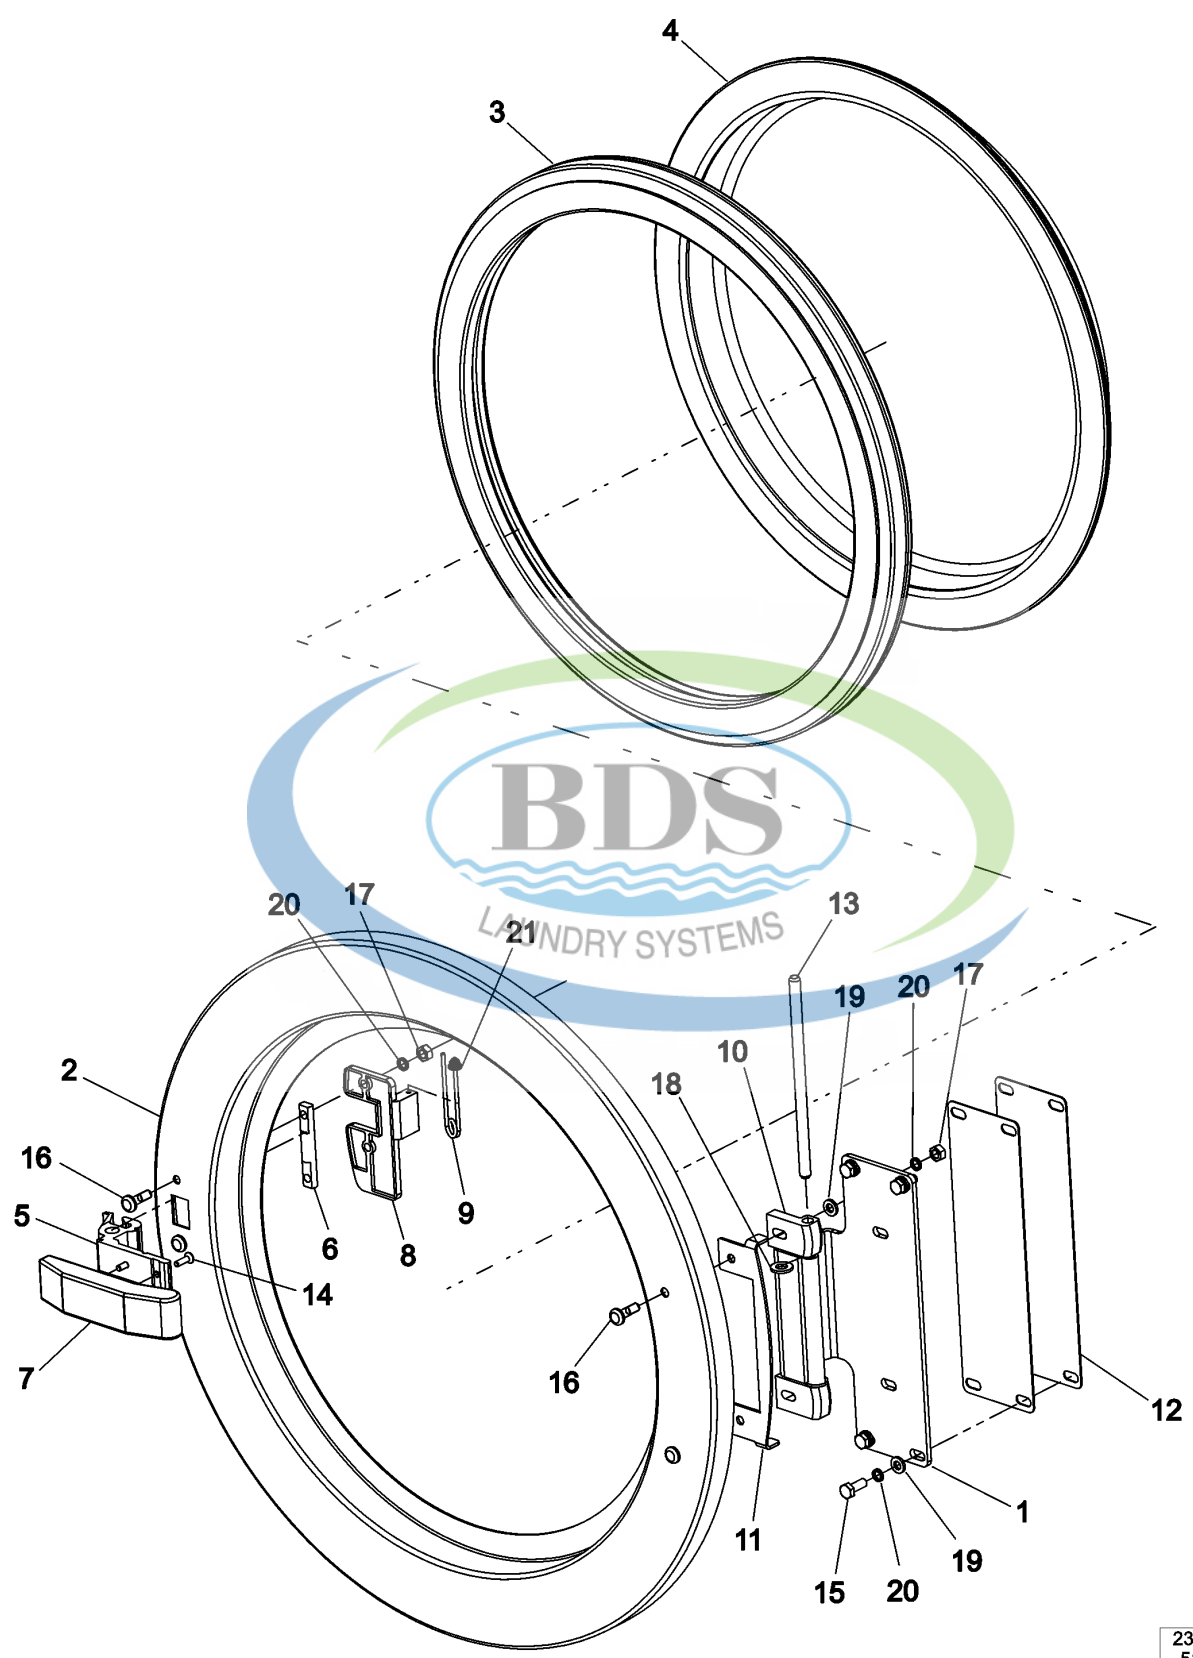

12-Sep-05
520 787A

Ref #	Part Number	Qty.	Description
1	23004186	1	TOP COVER MFR50
2	23001006	2	LOCK, TOP PANEL
3	23001007	2	WASHER, FIBER
4	23004103	2	HINGE
5	23004104	4	BOLT M4 X 8
6	23004093	4	RIVETING BLIND NUT M4
7	23004105	4	RIVET 4X6,3
8	23001003	1	RUBBER COVER, SOAP BOX
9	23003781	1	LATCH, SOAP HOPPER COVER
10	23001012	3	SCREW (M4 X 12 STNLS STEEL)
12	23002652	6	NUT (QTY OF 4 = 1 PIECE)
13	23002673	1	KEY-TOP PANEL (25001)
14	23001009	2	LOCK HOOK (SHORT)

21-Feb-05
521 450

Ref #	Part Number	Qty.	Description
1	Y23002897	1	LOCK, DOOR (COMPLETE)
2	23001156	1	SPACER, LOCK
3	23004106	1	LOCK COVER
3	23004234	1	COVER, LOCK
4	Y23002898	1	GROUND, PLATE LOCK
5	23003863	1	PLATE, MICROSWITCH
6	23001145	1	MICROSWITCH, LONG LEVER
7	23001135	1	BIMETAL, ACTUATOR (230V)
8	23002479	1	PASSAGE, CABLE
9	23001146	2	COIL (240V)
10	23001149	1	LEAF SPRING, LATCH BAR
11	23001137	1	RING, RETAINING (G10)
12	23001140	1	BAR, LOCKING
13	23002903	1	SPRING, LOCKING PART
14	23002900	1	SPRING, LOCKING PART
15	23002899	1	HANDLE, LOCKING PART
16	23001368	4	SHIM, HINGE BASE
17	NLA	1	LEVEL, OPENING
18	23001130	1	PLATE, COVER (STNLS STEEL)
19	23001142	1	RETAINER, LOCK TUBE (DIA.4X45)
20	23001143	1	LOCK TUBE (DIA. 4X23.5 STNLS)
21	23002337	1	MICROSWITCH W/ ROLLER ARM
22	23003114	2	SCREW (M4X8) LU
23	23002869	4	SCREW (M3X6)
24	23001131	5	SCREW (M3X14)
25	NLA	2	BOLT M5X25 STS STL
26	NLA	3	SCREW (M6 X 12)
27	NLA	7	SCREW (M3X6)
28	23002424	3	WASHER
29	23001158	3	WASHER (6)
30	23001136	2	WASHER (DIA. 5.1 X 3.3 X 0.1)
31	NLA	1	CORD, OPENING
32	23002905	1	WIRING, DOOR LOCK