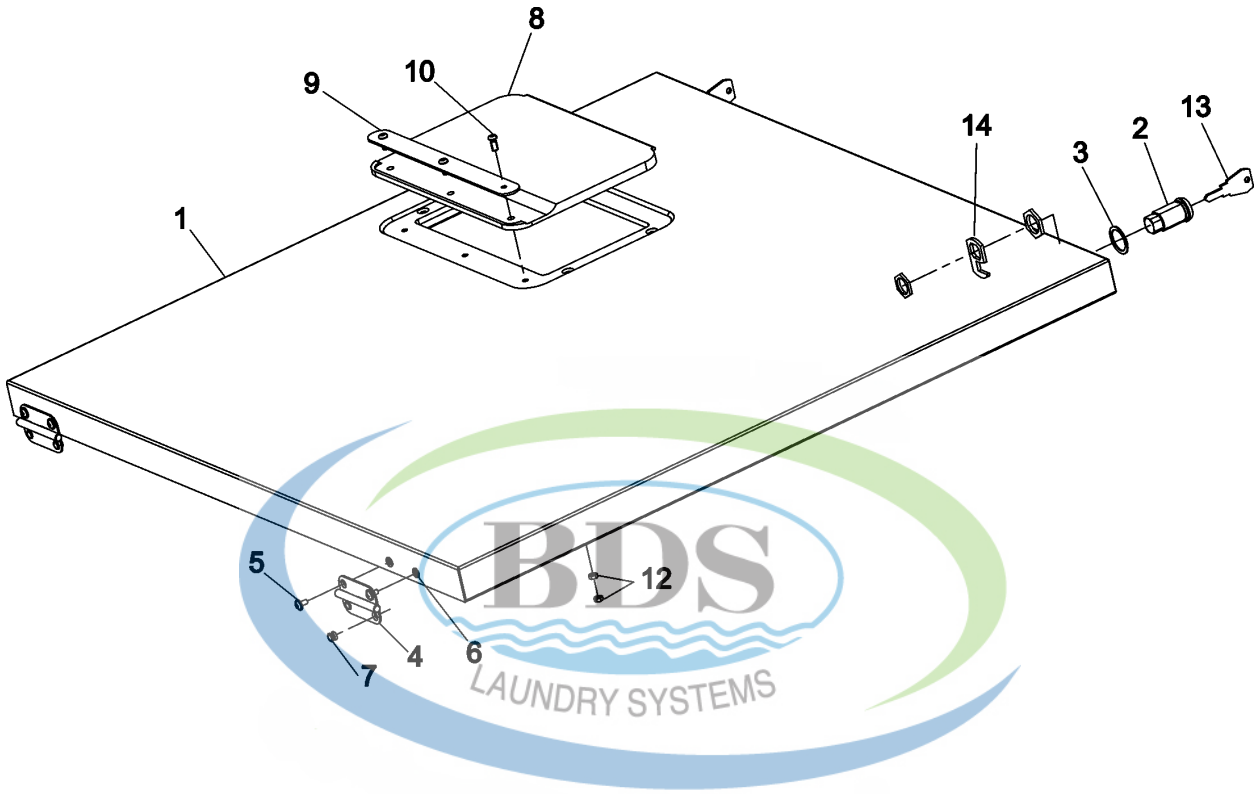

25-Feb-05
519 390

Ref #	Part Number	Qty.	Description
1	23004213	1	PANEL, LEFT SIDE MFR50
2	23004214	1	PANEL, RIGHT SIDE MFR50
3	23004178	1	FRONT PANEL COMP(PD)
3	23004515	1	FRONT PANEL,MFR40-50PD
5	23002857	1	PANEL, SERVICE (STAINLESS)
6	23004179	1	REAR COVER
7	23004215	1	LEFT SUPPORT COMP MFR50
8	23004216	1	RIGHT SUPPORT COMP MFR50
9	23004182	2	REAR COVER HOLDER
10	23002461	23	SCREW (M6X16)
11	23002462	12	SCREW (M6 X 20) LU
12	23002861	5	SCREW (M6X25) LU
13	23002456	6	SCREW (M6 X 50)
14	23003773	9	NUT M6
15	23003716	2	NUT M5
16	23002471	4	NUT
17	23002862	4	WASHER (5,3)
18	23003778	21	WASHER 12
19	23002440	14	WASHER, SPRING LOCK (6)
20	23002756	27	WASHER
21	23003012	33	WASHER LU
22	23004092	36	NUT M6
23	23002455	4	NUT, RAPID (M6)
24	23002457	6	WASHER
26	23001447	6	WASHER, FIBER (12 X 6 X 2)
28	23001330	1	SUPPORT ROD, TOP PANEL
29	23004183	4	PIN,ALIGNMENT
30	23002860	6	TUBE, DISTANCE

12-Sep-05
520 787A

Ref #	Part Number	Qty.	Description
1	23004186	1	TOP COVER MFR50
2	23001006	2	LOCK, TOP PANEL
3	23001007	2	WASHER, FIBER
4	23004103	2	HINGE
5	23004104	4	BOLT M4 X 8
6	23004093	4	RIVETING BLIND NUT M4
7	23004105	4	RIVET 4X6,3
8	23001003	1	RUBBER COVER, SOAP BOX
9	23003781	1	LATCH, SOAP HOPPER COVER
10	23001012	3	SCREW (M4 X 12 STNLS STEEL)
12	23002652	6	NUT (QTY OF 4 = 1 PIECE)
13	23002673	1	KEY-TOP PANEL (25001)
14	23001009	2	LOCK HOOK (SHORT)