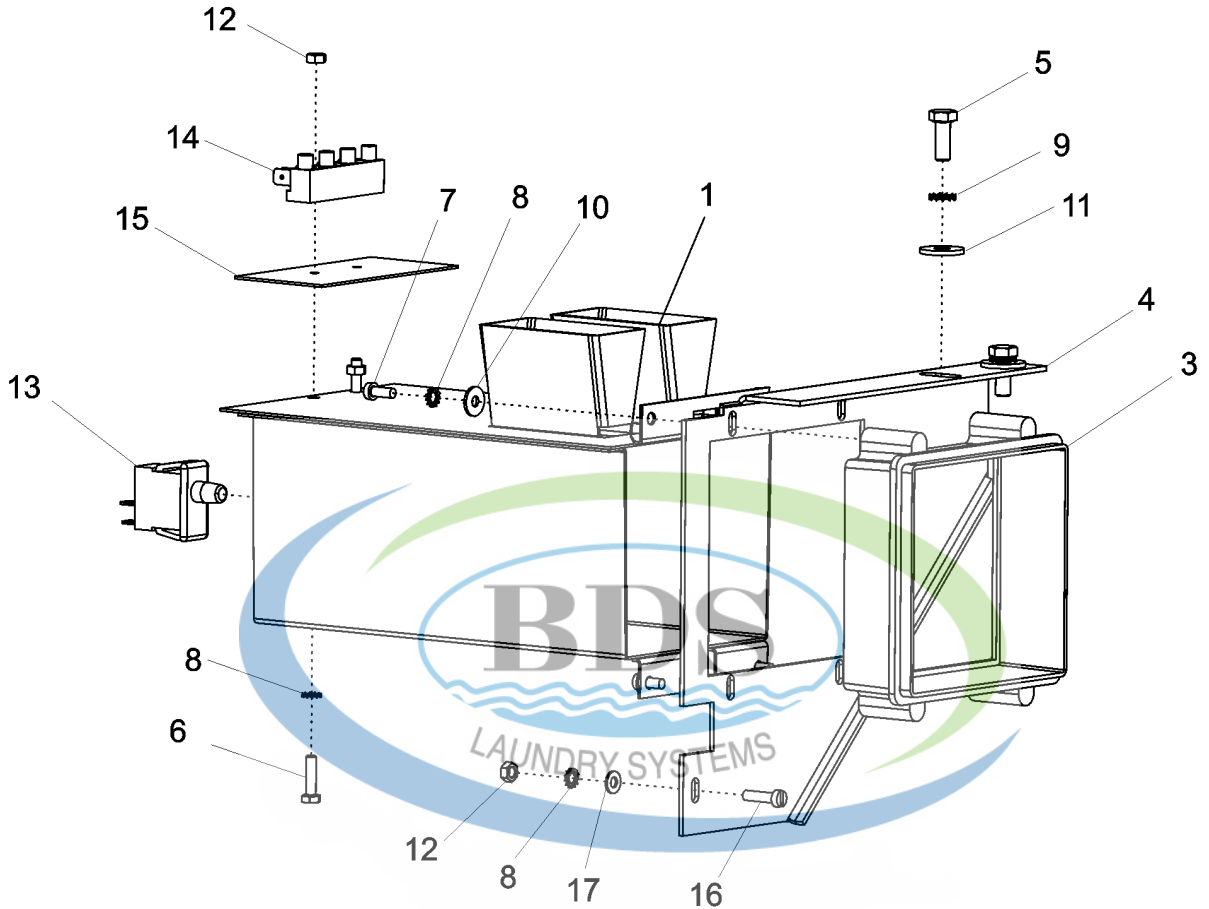

23-Feb-05
520 784

Ref #	Part Number	Qty.	Description
1	23004188	1	BRACKET, CONTROL PANEL
2	23004117	1	BRACKET, CONTROL BOARD LU
3	23004118	1	MC4 COIN CCU SERIES 10
3	W10343020	1	MC5 COIN CCU SERIES 22
4	W10165003	1	MCG EEPROM CHIP LU SERIES 10
4	W10387042	1	MC5 COIN PROGRAM CHIP SERIES 22
5	23004119	1	DISPLAY LENS
6	23004120	1	LENS, IR
7	23004189	1	CONTROL PANEL(FACIA) MFR40
8	23003646	2	BUTTONS, ROW OF 3
9	23004122	1	KEY BOARD
10	23004123	1	HOLD PLATE
11	W10131119	8	SCREW
12	23003811	2	SCREW
13	23004075	1	DUAL COIN DROP CANADA
13	23004124	1	COIN DROP 25 US
13	23004167	1	OPTIC SWITCH
14	23003797	1	BOLT
15	23004125	1	Z-BRACKET
16	23002438	4	WASHER (M6)
17	23002950	4	LOCK WASHER M4
18	NLA	4	NUT (M4)
19	23002756	2	WASHER 12
20	23002756	2	WASHER
21	23003773	2	NUT M6
22	23001145	1	MICROSWITCH, LONG LEVER
23	23003653	2	TUBE
24	23003652	2	SCREW, SWITCH
25	23003654	2	WASHER (M3)
26	23002958	2	NUT M3
27	23004127	1	EMEREGENCY STOP INTERCONNECT
28	NLA	7	LOCK WASHER (M3)
29	NLA	7	SCREW M3 X 8
30	NLA	1	COVER, PLASTIC
31	NLA	1	DOUBLE SIDE TAPE
32	23002455	2	NUT, RAPID (M6)
33	23004091	1	KIT, CONVERT PD TO PN