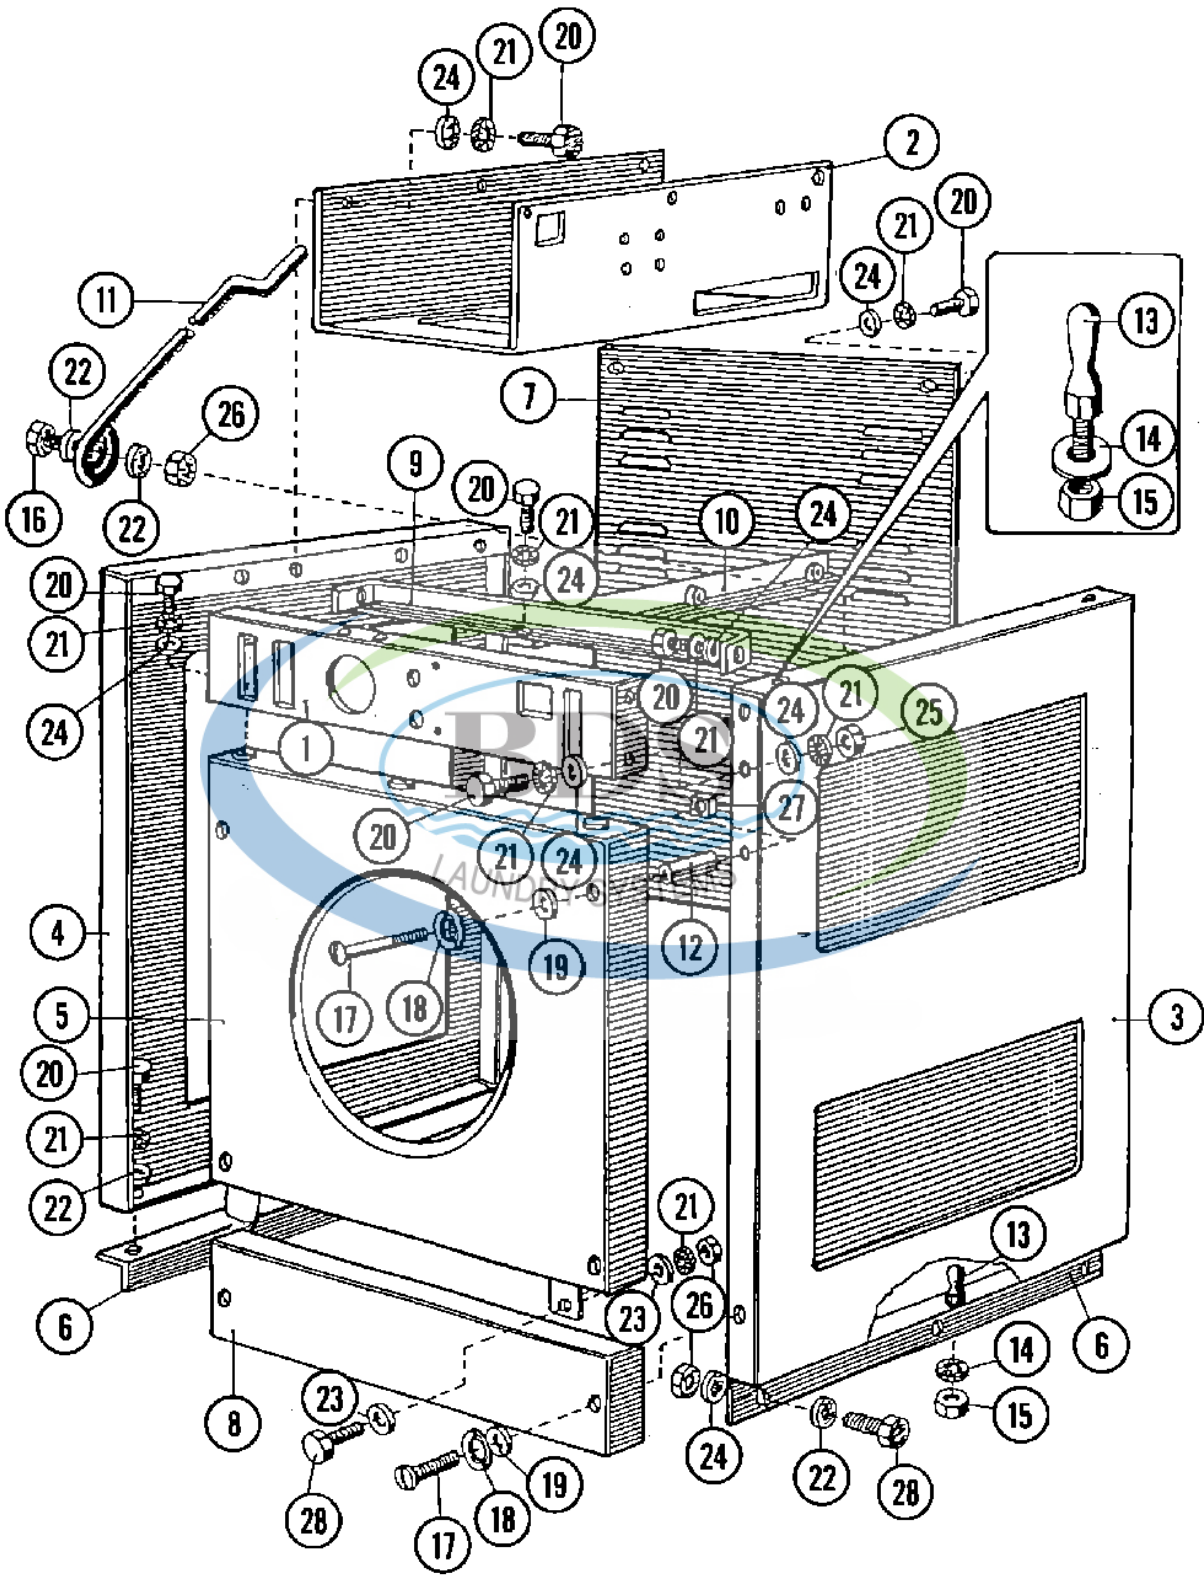

Ref #	Part Number	Qty.	Description
1	23001039	1	PLATE, BACK-UP (COIN METER)
1	NLA	-	PLATE, BACK-UP (OPL)
2	NLA	1	TRAY, ELEC. COMPONENTS
3	NLA	1	PANEL, SIDE (RT)
4	23001319	1	PANEL, SIDE (LT)
5	23001320	1	PANEL, FRONT (SS)COIN
6	NLA	1	PANEL, SUPPORT (LT)
6	23001324	1	(RT)
7	23002856	1	PANEL (REAR)
8	23001326	1	PANEL, ACCESS (LWR)
9	23001327	1	BEAM, CROSS
10	23001329	1	BRACE
11	NLA	1	SUPPORT ROD, TOP PANEL
12	23002860	1	SPACER, PANEL
13	23001332	1	PIN, SRV
14	23004485	1	LOCK WASHER (M5) LU
15	W10244602	1	NUT (M5) LU
16	NLA	1	BOLT (M6X25)
17	23003478	1	SCREW (M6 X 50)
18	23002457	1	WASHER, FINISHING
19	23002458	1	WASHER, FIBER (DIA. 15X7X3)
20	23001026	1	BOLT (M6 X 16)
21	23002756	1	LOCKWASHER (EXTERNAL TEETH M6)
22	23001309	1	WASHER (6.4) LU
23	23001309	1	WASHER (6.4) LU
24	23001027	1	WASHER (DIA. 12 X 6.5 X 1.6)
25	23003773	1	NUT (M6)
26	23001310	1	NUT, SELF LOCKING (M6)
27	NLA	1	NUT, CAGE
28	NLA	1	BOLT (M6X25)
29	23001548	1	HOLDER, CAPACITORS