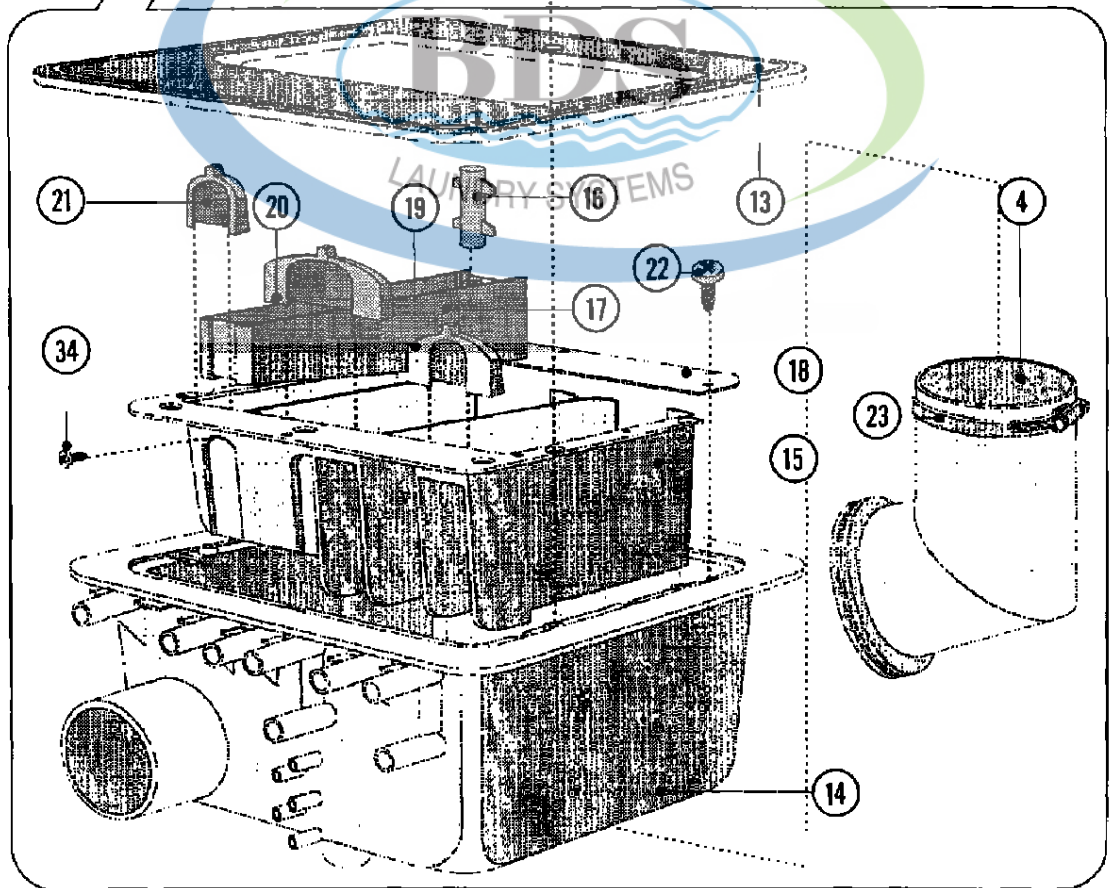

Ref #	Part Number	Qty.	Description
1	NLA	1	COVER, STAINLESS STEEL
2	23001003	1	RUBBER COVER, SOAP BOX
3	23002893	1	LATH, RUBBER COVER SOAP HOPPER
4	23001005	1	RUBBER HOSE, SOAP BOX
5	23001006	2	LOCK, TOP PANEL
5	23002673	1	KEY-TOP PANEL (25001)
6	23001007	2	WASHER, FIBER
7	23001008	2	LOCK NUT (LARGE)
8	23001009	2	LOCK HOOK (SHORT)
8	23001010	2	LOCK HOOK (LONG)
9	23001011	2	NUT
10	23001012	3	SCREW (M4 X 12 STNLS STEEL)
11	23002674	3	WASHER
12	23002652	3	NUT (QTY OF 4 = 1 PIECE)
13	23001015	1	RUBBER SEAL, SOAP BOX
14	23001016	1	SOAP BOX HOUSING
15	23001017	1	SOAP BOX INSERT
16	23001018	1	SIPHON
17	23001019	1	TRAY
18	23001020	1	COVER, PLATE
19	23001021	1	DRAWER, PREWASH
20	23001022	1	DRAWER, MAIN WASH
21	23001023	1	DRAWER, LAST RINSE
22	NLA	8	SCREW
23	23001025	1	CLAMP, HOSE (DIA 90/110)
24	23002462	4	SCREW (M6 X 20) LU
25	23001027	6	WASHER (DIA. 12 X 6.5 X 1.6)
26	23002756	4	WASHER
27	23003484	4	SCREW (M5X15)
28	23001030	4	HINGE, TOP COVER
29	23001031	2	HINGE SHAFT (10 X 56 BRASS)
30	23001032	2	CLAMP, SRV
31	23001033	4	RIVETS, BLIND (DIA. 3.2 X 8)LU
32	23003773	2	NUT (M6)
33	23001550	1	LABEL, EARTH
34	NLA	1	SCREW, SLOTTED (PAN HEAD)