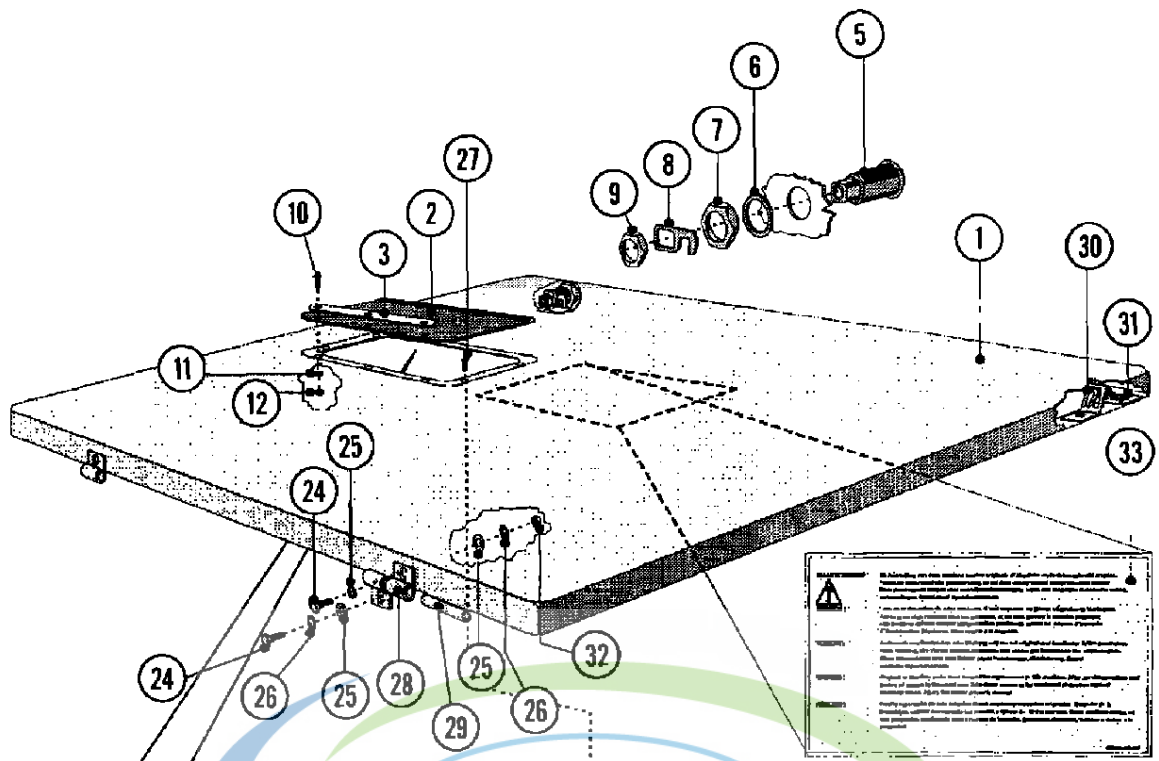

Ref #	Part Number	Qty.	Description
1	NLA	1	COVER, STAINLESS STEEL
2	23001003	1	RUBBER COVER, SOAP BOX
3	23002893	1	LATH, RUBBER COVER SOAP HOPPER
4	23001005	1	RUBBER HOSE, SOAP BOX
5	23001006	2	LOCK, TOP PANEL
5	23002673	1	KEY-TOP PANEL (25001)
6	23001007	2	WASHER, FIBER
7	23001008	2	LOCK NUT (LARGE)
8	23001009	2	LOCK HOOK (SHORT)
8	23001010	2	LOCK HOOK (LONG)
9	23001011	2	NUT
10	23001012	3	SCREW (M4 X 12 STNLS STEEL)
11	23002674	3	WASHER
12	23002652	3	NUT (QTY OF 4 = 1 PIECE)
13	23001015	1	RUBBER SEAL, SOAP BOX
14	23001016	1	SOAP BOX HOUSING
15	23001017	1	SOAP BOX INSERT
16	23001018	1	SIPHON
17	23001019	1	TRAY
18	23001020	1	COVER, PLATE
19	23001021	1	DRAWER, PREWASH
20	23001022	1	DRAWER, MAIN WASH
21	23001023	1	DRAWER, LAST RINSE
22	NLA	8	SCREW
23	23001025	1	CLAMP, HOSE (DIA 90/110)
24	23002462	4	SCREW (M6 X 20) LU
25	23001027	6	WASHER (DIA. 12 X 6.5 X 1.6)
26	23002756	4	WASHER
27	23003484	4	SCREW (M5X15)
28	23001030	4	HINGE, TOP COVER
29	23001031	2	HINGE SHAFT (10 X 56 BRASS)
30	23001032	2	CLAMP, SRV
31	23001033	4	RIVETS, BLIND (DIA. 3.2 X 8)LU
32	23003773	2	NUT (M6)
33	23001550	1	LABEL, EARTH
34	NLA	1	SCREW, SLOTTED (PAN HEAD)