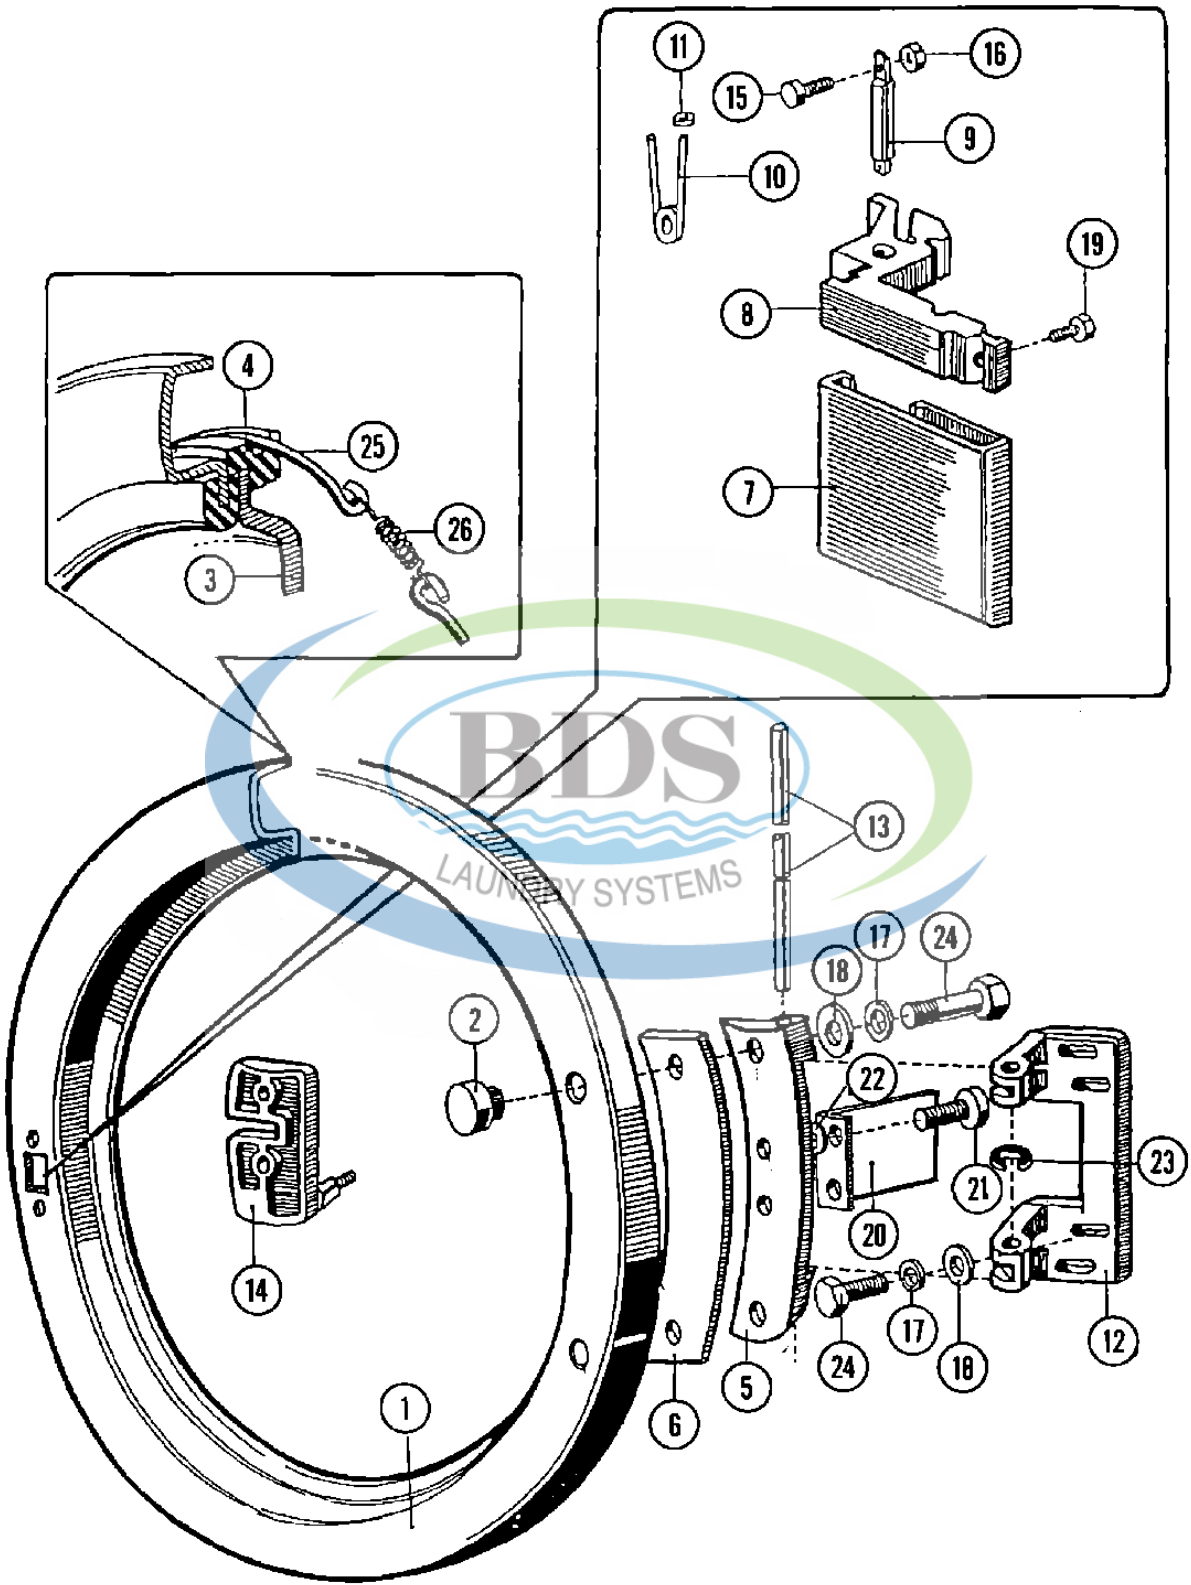

Ref #	Part Number	Qty.	Description
1	23001161	1	RING, DOOR
2	23001162	1	NUT, ORNAMENTAL (STNLS STEEL)
3	23001163	1	GLASS, DOOR
4	23001164	1	GASKET, DOOR GLASS
5	23001165	1	PLATE, HINGE
6	23001166	1	SHIM, HINGE PLATE
7	12001889	1	HANDLE, DOOR
7	-----	1	
7	-----	1	
7	-----	1	
8	23003634	1	LEVER, DOOR
8	NLA	1	LEVER, HANDLE
9	23001168	1	SHAFT, LEVER
10	23001169	1	SPRING, HANDLE LEVER
11	NLA	1	SPEEDNUT (M3)
11	23001170	1	FASTENER, SPRING (DIA. 3.2)
12	23001171	1	BASE, HINGE
13	23001172	1	SHAFT, DOOR HINGE
14	23001173	1	HANDLE, LEVER PLATE
15	23001175	1	SCREW (M6X20 STNLS STEEL)
15	23002937	1	SCREW (M6X26)
16	NLA	1	NUT (M6 STNLS STEEL)
17	23001158	1	SPRING, LOCKWASHER (M6)
18	23001608	1	WASHER (DIA. 14X8.6X1 STNLS)LU
19	8173901	1	SCREW (M4X10 STNLS STEEL)
20	23001178	1	MICROSWITCH, ACTIVATING PLATE
21	23001179	1	SCREW (M4X10 STNLS STEEL)
22	NLA	1	WASHER (DIA. 10X5.3X1)
23	23001181	1	RING, RETAINING (DIA. 8)
24	23001182	1	BOLT (M6X16 STNLS STEEL)
25	23001185	1	DOORSEAL, TENSION RING
26	23001186	1	DOORSRING, TENSION SPRING