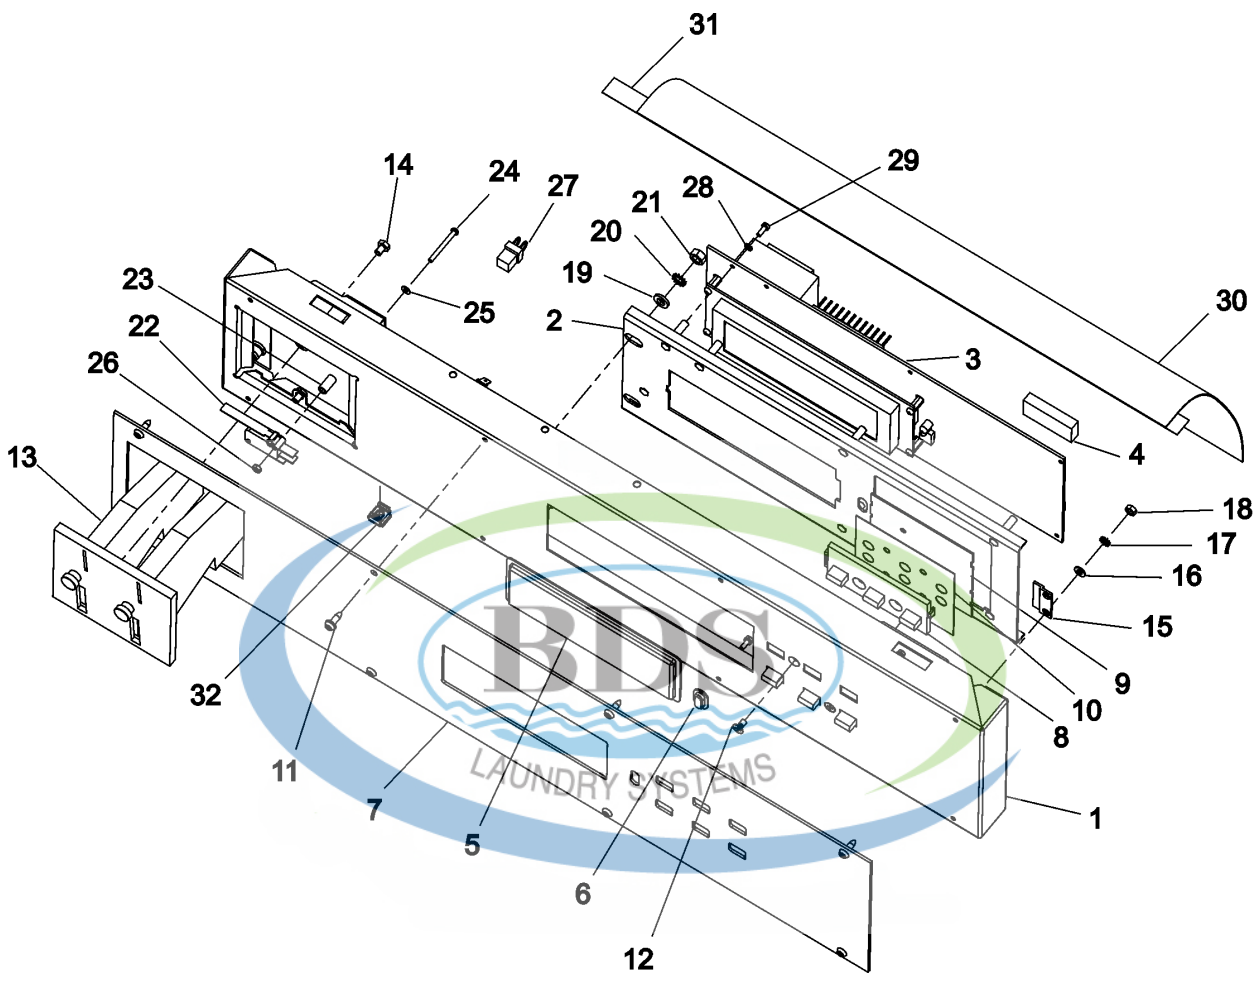

Ref #	Part Number	Qty.	Description
1	23004236	1	DOOR STICKED
2	W10307232	1	GASKET, DOOR
6	23003545	2	BLOCS, HINGE LU
7	23002280	4	NUT M6
8	23002727	6	WASHER (8) LU
10	W10495940	1	HINGE, DOOR
11	23004110	1	HINGE BLOOK WASHER
13	23004112	1	DOOR PIN
15	NLA	6	NUT (M6)
18	23001158	4	WASHER (6)
19	23002424	2	WASHER
20	23001370	1	HANDLE, LEVER PLATE
21	23003420	1	SPACER
22	23003979	1	HANDLE RAIL
23	23001168	1	SHAFT, LEVER
24	23002937	4	SCREW (M6X26)
25	23001169	1	SPRING, HANDLE LEVER
26	23002499	2	WASHER
27	23004239	1	HANDLE, DOOR
28	23004113	2	BOLT M4X12
30	23004237	4	DOOR HINGE SHIM
31	23004240	1	DOOR REINFORCEMENT
32	23003419	4	SCREW M8X25 DIN 933 LU
33	23001608	4	WASHER (M8) LU
34	23004238	3	NUT M4
35	23003811	3	SCREW

23-Feb-05
520 784

Ref #	Part Number	Qty.	Description
1	23004244	1	BRACKET, CONTROL PANEL
2	23004117	1	BRACKET, CONTROL BOARD LU
3	23004118	1	MC4 COIN CCU SERIES 10
3	W10343020	1	MC5 COIN CCU SERIES 22
4	W10165003	1	MCG EEPROM CHIP LU SERIES 10
4	W10387042	1	MC5 COIN PROGRAM CHIP SERIES 22
5	23004119	1	DISPLAY LENS
6	23004120	1	LENS, IR
7	23004189	1	CONTROL PANEL(FACIA) MFR40
8	23003646	2	BUTTONS, ROW OF 3
9	23004122	1	KEY BOARD
10	23004123	1	HOLD PLATE
11	W10131119	8	SCREW
12	23003811	2	SCREW
13	23004075	1	DUAL COIN DROP CANADA
13	23004124	1	COIN DROP 25 US
13	23004167	1	OPTIC SWITCH
14	23003797	1	BOLT
15	23004125	1	Z-BRACKET
16	23002438	4	WASHER (M6)
17	23002950	4	LOCK WASHER M4
18	NLA	4	NUT (M4)
19	23002756	2	WASHER 12
20	23002756	2	WASHER
21	23003773	2	NUT M6
22	23001145	1	MICROSWITCH, LONG LEVER
23	23003653	2	TUBE
24	23003652	2	SCREW, SWITCH
25	23003654	2	WASHER (M3)
26	23002958	2	NUT M3
27	23004127	1	EMEREGENCY STOP INTERCONNECT
28	NLA	7	LOCK WASHER (M3)
29	NLA	7	SCREW M3 X 8
30	NLA	1	COVER, PLASTIC
31	NLA	1	DOUBLE SIDE TAPE
32	23002455	2	NUT, RAPID (M6)
33	23004091	1	KIT, CONVERT PD TO PN