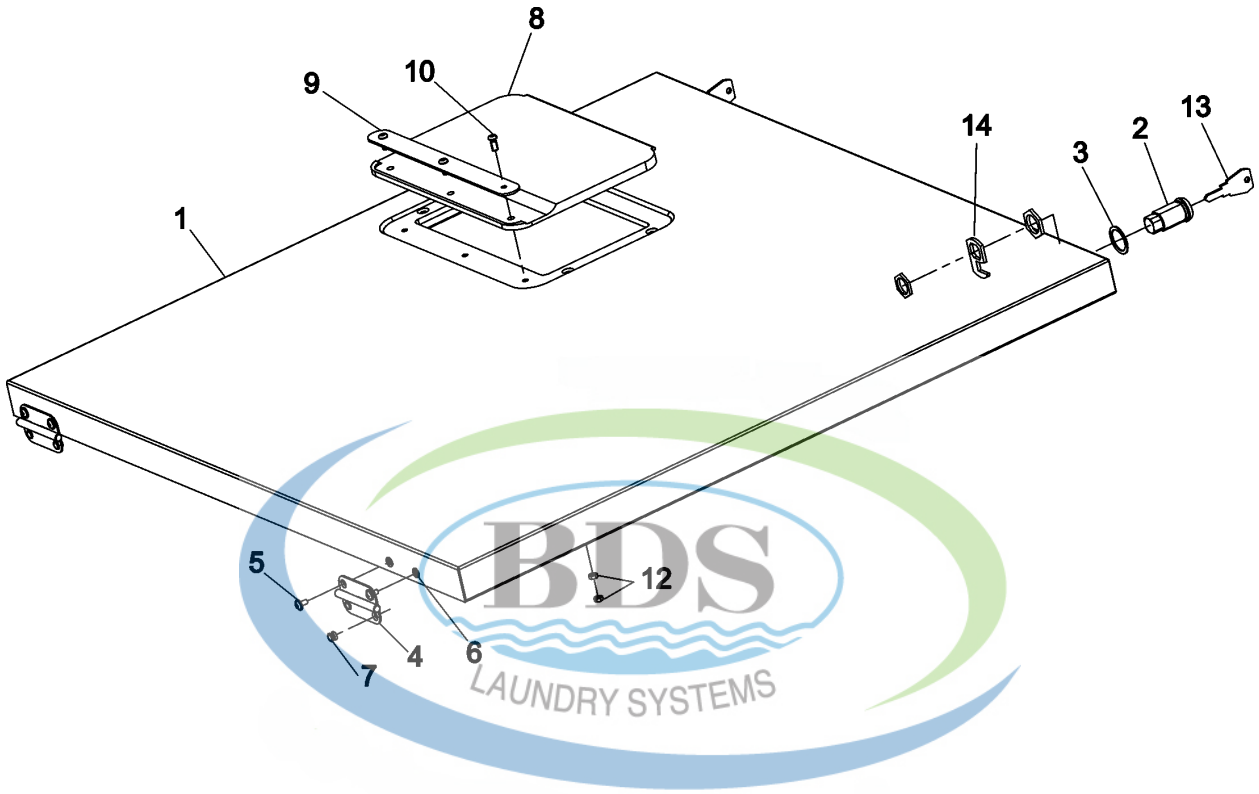

22-May-05
516 540

Ref #	Part Number	Qty.	Description
1	23004050	1	FRAME WELDED
2	23001266	1	NUT (M8)
3	NLA	1	WASHER, LOCK (M8)
4	NLA	1	WASHER 8
5	NLA	1	BOLT M8 X 70
6	NLA	2	WASHER M8
7	NLA	1	WASHER, SPRING LOCK (8)
8	23001266	1	NUT (M8)
9	23004223	1	TUB BAND
10	23002657	4	WASHER (13)
11	NLA	4	WASHER 12
12	23001303	6	NUT M12
13	NLA	2	SCREW (M12X70)
14	NLA	2	CLIP, CABLE
15	NLA	2	SCREW (M4X12)
16	23002280	1	NUT M6
17	NLA	1	WASHER BRASS
18	23002425	1	WASHER, LOCK

19-Jun-05
504 649A

Ref #	Part Number	Qty.	Description
5	23004224	1	PANEL, SIDE LH MFR60
6	23004225	1	PANEL, SIDE RH MFR60
7	23004226	1	PANEL, FRONT PD MFR60
8	23004228	1	PANEL, SERVICE
9	23004229	1	PANEL, BACK
10	NLA	1	SUPPORT ROD, TOP PANEL
11	23001332	2	PIN, SRV
12	23002860	4	TUBE, DISTANCE
13	23002454	1	HOOK
14	23004230	3	NUT, RAPID M6
15	23003478	6	SCREW (M6 X 50)
16	23002457	6	WASHER
17	23002458	6	WASHER (FIBER)
18	23002461	21	SCREW (M6X16)
19	23002861	6	SCREW (M6X25) LU
20	NLA	1	SCREW (M6X30)
21	23001708	1	WASHER (5,3)
22	23002836	1	WASHER (5)
23	23003773	1	NUT M6
24	23002440	27	WASHER, SPRING LOCK (6)
25	23002756	4	WASHER 12
26	NLA	1	WASHER
28	23001310	1	NUT
30	23004231	4	SHIM
31	23004232	2	BRACKET, CABLE
32	NLA	2	WASHER (4.3)
33	23002652	2	NUT (QTY OF 4 = 1 PIECE)

12-Sep-05
520 787A

Ref #	Part Number	Qty.	Description
1	23004233	1	TOP COVER MFR60
2	23001006	2	LOCK, TOP PANEL
3	23001007	2	WASHER, FIBER
4	23004103	2	HINGE
5	23004104	4	BOLT M4 X 8
6	23004093	4	RIVETING BLIND NUT M4
7	23004105	4	RIVET 4X6,3
8	23001003	1	RUBBER COVER, SOAP BOX
9	23003781	1	LATCH, SOAP HOPPER COVER
10	23001012	3	SCREW (M4 X 12 STNLS STEEL)
12	23002652	6	NUT (QTY OF 4 = 1 PIECE)
13	23002673	1	KEY-TOP PANEL (25001)
14	23001009	2	LOCK HOOK (SHORT)