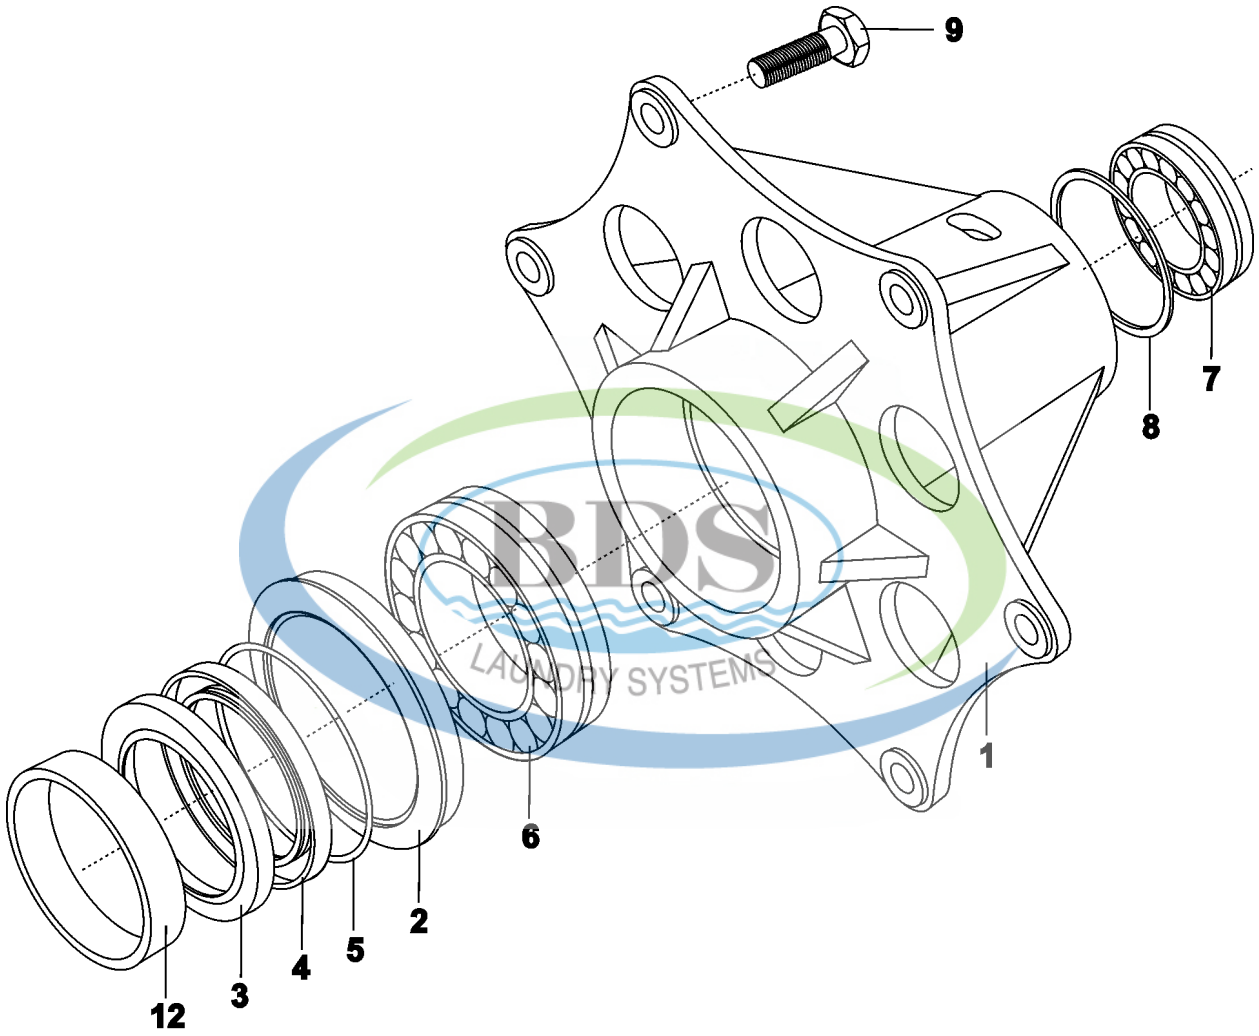

22-May-05
516 543

Ref #	Part Number	Qty.	Description
1	23004034	1	TRUNNION LU
2	23004035	1	SEAL HOLDER
3	23004036	1	SEAL
4	23004037	1	SEAL
5	23004038	1	RING
6	23003076	1	BEARING
7	23003615	1	BEARING
8	23004039	1	RETAINING RING
9	23004040	6	BOLT M16X50
12	23004041	1	RING