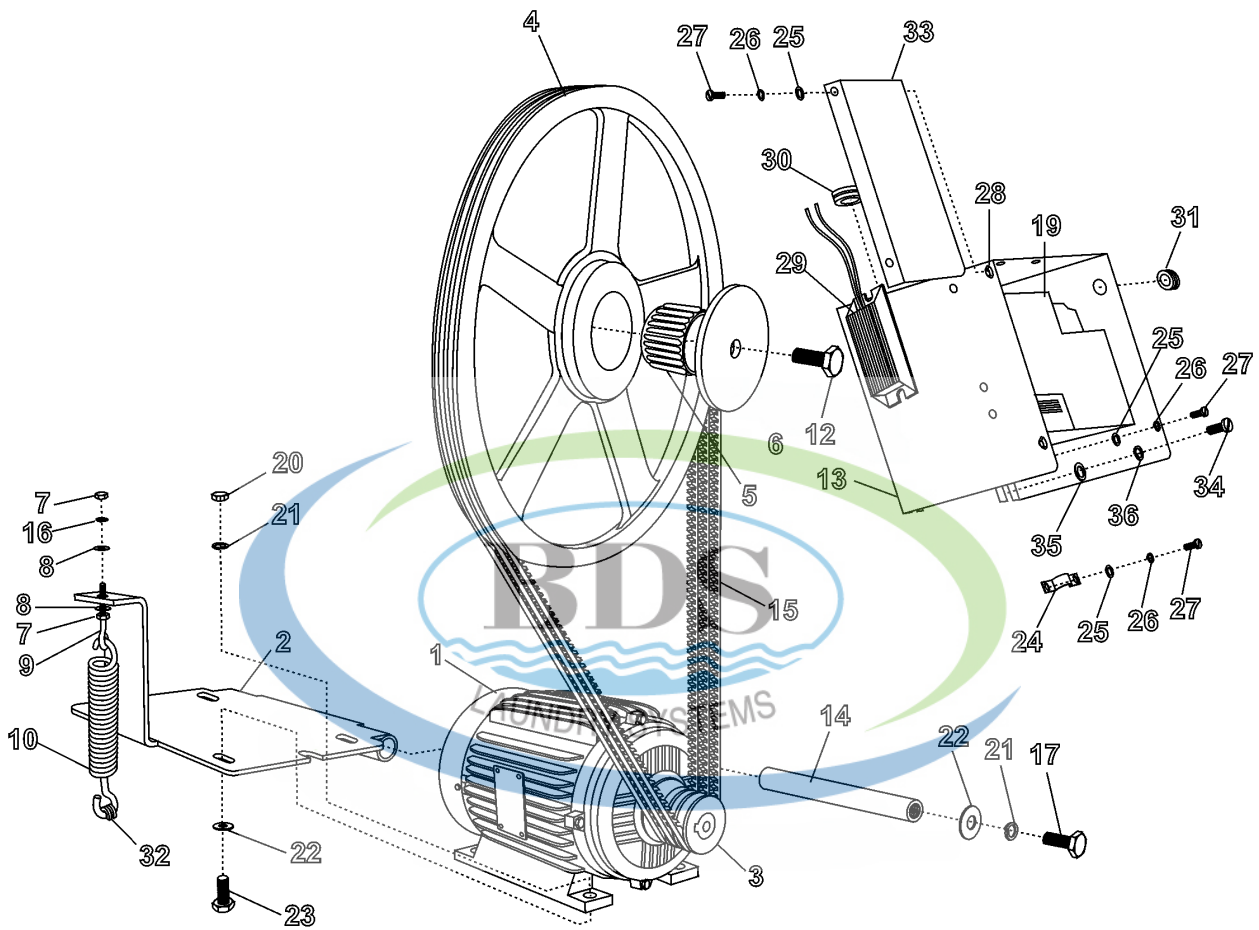

23-Feb-05
520 789

Ref #	Part Number	Qty.	Description
1	23004128	1	COINBOX VAULT
3	23004129	1	COINBOX FRAME
4	23004130	1	COINBOX BRACKET
5	23002461	2	SCREW (M6X16)
6	23004095	2	BOLT M4X16
7	NLA	4	SCREW (M4X10)
8	23002950	7	LOCK WASHER M4
9	23002756	2	WASHER
10	23002504	4	WASHER
11	23003012	2	WASHER LU
12	NLA	3	NUT (M4)
13	23003656	1	SWITCH, COIN BOX
14	23001113	1	CONNECTOR HOUSING (4 POLE)
15	23001115	1	INSULATION PAPER
16	23001012	1	SCREW (M4 X 12 STNLS STEEL)
17	23002438	1	WASHER (M6)

05-May-05
504657B

Ref #	Part Number	Qty.	Description
1	23004051	1	INNER TUB
2	23004052	1	OUTER TUB COMPLETE
3	23004053	1	FRONT TUB PANEL COMPLETE
4	23004054	2	FRT TUB CLAMP RING
5	NLA	2	BOLT (M8)
6	23001608	4	WASHER (M8) LU
7	23001266	4	NUT (M8)
12	23004248	1	GASKET
23	23003807	1	HOLDER THERMOSTAT SENSOR
24	23002179	1	WASHER
33	23003831	1	SENSOR, TEMPERATURE
34	23004249	1	RING
35	23004114	8	BOLT M6 X 16