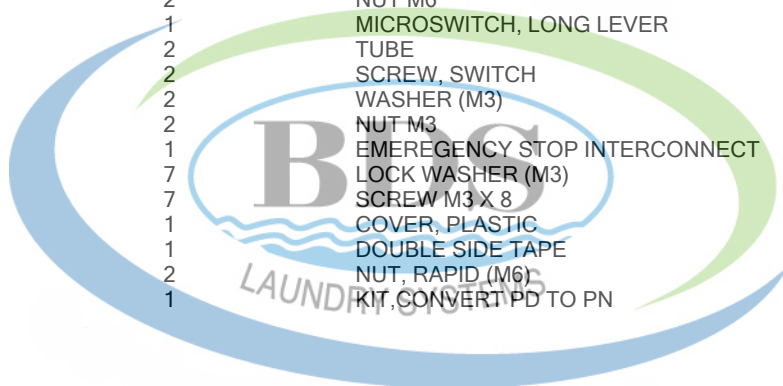

Ref #	Part Number	Qty.	Description
1	23004244	1	BRACKET, CONTROL PANEL
2	23004117	1	BRACKET, CONTROL BOARD LU
3	23004118	1	MC4 COIN CCU SERIES 10
3	W10343020	1	MC5 COIN CCU SERIES 22
4	W10165003	1	MCG EEPROM CHIP LU SERIES 10
4	W10387042	1	MC5 COIN PROGRAM CHIP SERIES 22
5	23004119	1	DISPLAY LENS
6	23004120	1	LENS, IR
7	23004189	1	CONTROL PANEL(FACIA) MFR40
8	23003646	2	BUTTONS, ROW OF 3
9	23004122	1	KEY BOARD
10	23004123	1	HOLD PLATE
11	W10131119	8	SCREW
12	23003811	2	SCREW
13	23004075	1	DUAL COIN DROP CANADA
13	23004124	1	COIN DROP 25 US
13	23004167	1	OPTIC SWITCH
14	23003797	1	BOLT
15	23004125	1	Z-BRACKET
16	23002438	4	WASHER (M6)
17	23002950	4	LOCK WASHER M4
18	NLA	4	NUT (M4)
19	23002756	2	WASHER 12
20	23002756	2	WASHER
21	23003773	2	NUT M6
22	23001145	1	MICROSWITCH, LONG LEVER
23	23003653	2	TUBE
24	23003652	2	SCREW, SWITCH
25	23003654	2	WASHER (M3)
26	23002958	2	NUT M3
27	23004127	1	EMEREGENCY STOP INTERCONNECT
28	NLA	7	LOCK WASHER (M3)
29	NLA	7	SCREW M3 X 8
30	NLA	1	COVER, PLASTIC
31	NLA	1	DOUBLE SIDE TAPE
32	23002455	2	NUT, RAPID (M6)
33	23004091	1	KIT, CONVERT PD TO PN