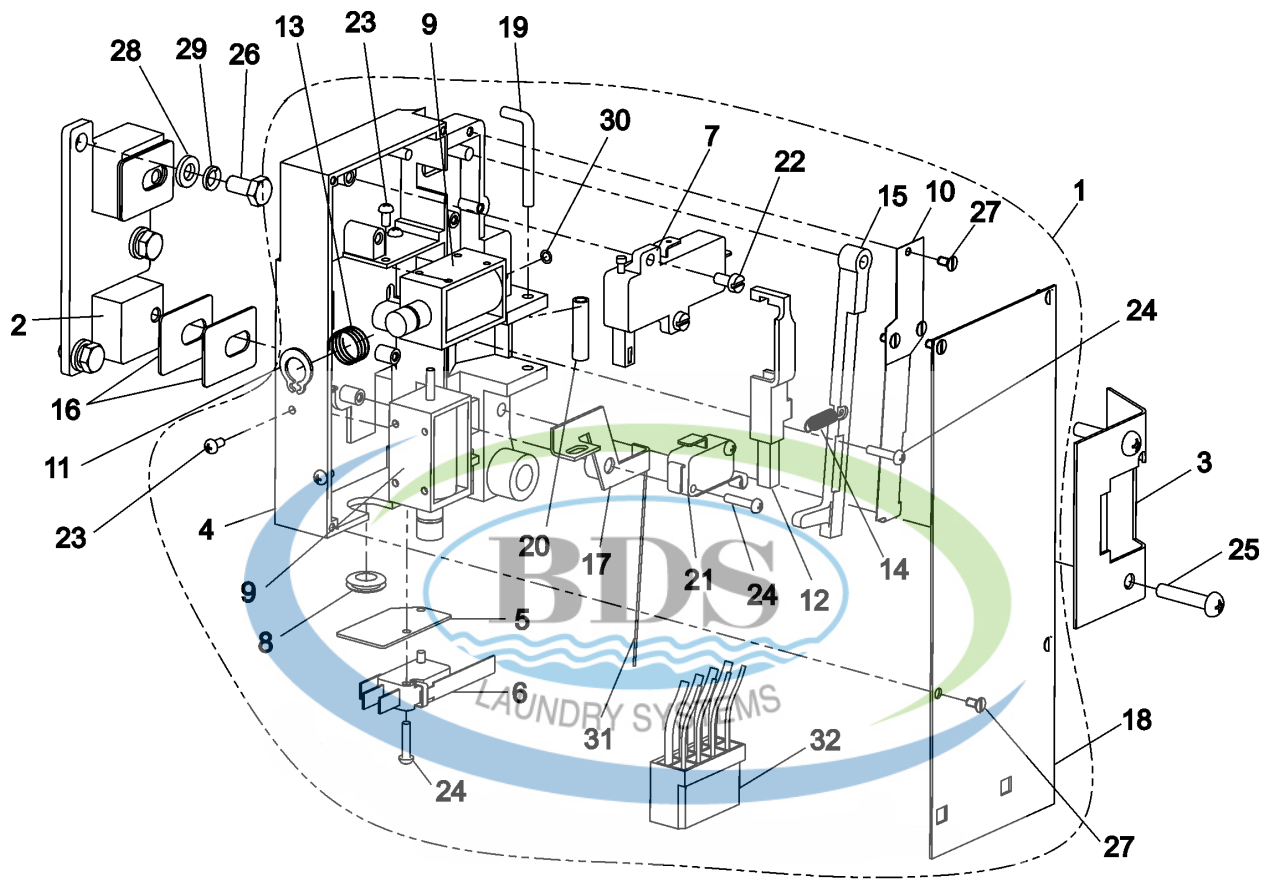

19-Jun-05
504 649A

Ref #	Part Number	Qty.	Description
5	23004224	1	PANEL, SIDE LH MFR60
6	23004225	1	PANEL, SIDE RH MFR60
7	23004226	1	PANEL, FRONT PD MFR60
8	23004228	1	PANEL, SERVICE
9	23004229	1	PANEL, BACK
10	NLA	1	SUPPORT ROD, TOP PANEL
11	23001332	2	PIN, SRV
12	23002860	4	TUBE, DISTANCE
13	23002454	1	HOOK
14	23004230	3	NUT, RAPID M6
15	23003478	6	SCREW (M6 X 50)
16	23002457	6	WASHER
17	23002458	6	WASHER (FIBER)
18	23002461	21	SCREW (M6X16)
19	23002861	6	SCREW (M6X25) LU
20	NLA	1	SCREW (M6X30)
21	23001708	1	WASHER (5,3)
22	23002836	1	WASHER (5)
23	23003773	1	NUT M6
24	23002440	27	WASHER, SPRING LOCK (6)
25	23002756	4	WASHER 12
26	NLA	1	WASHER
28	23001310	1	NUT
30	23004231	4	SHIM
31	23004232	2	BRACKET, CABLE
32	NLA	2	WASHER (4.3)
33	23002652	2	NUT (QTY OF 4 = 1 PIECE)

12-Sep-05
520 787A

Ref #	Part Number	Qty.	Description
1	23004233	1	TOP COVER MFR60
2	23001006	2	LOCK, TOP PANEL
3	23001007	2	WASHER, FIBER
4	23004103	2	HINGE
5	23004104	4	BOLT M4 X 8
6	23004093	4	RIVETING BLIND NUT M4
7	23004105	4	RIVET 4X6,3
8	23001003	1	RUBBER COVER, SOAP BOX
9	23003781	1	LATCH, SOAP HOPPER COVER
10	23001012	3	SCREW (M4 X 12 STNLS STEEL)
12	23002652	6	NUT (QTY OF 4 = 1 PIECE)
13	23002673	1	KEY-TOP PANEL (25001)
14	23001009	2	LOCK HOOK (SHORT)