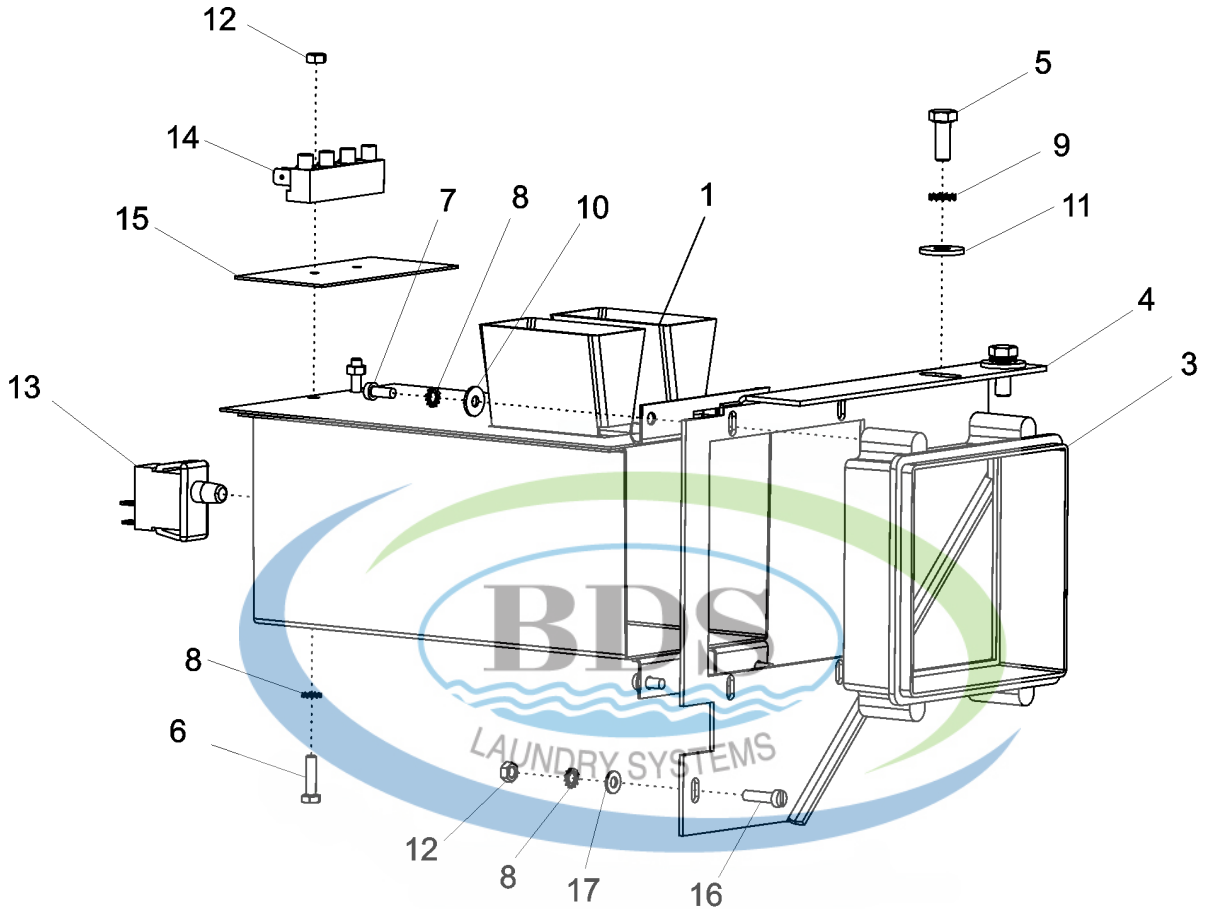

23-Feb-05
520 784

Ref #	Part Number	Qty.	Description
1	23004244	1	BRACKET, CONTROL PANEL
2	23004117	1	BRACKET, CONTROL BOARD LU
3	23004118	1	MC4 COIN CCU SERIES 10
3	W10343020	1	MC5 COIN CCU SERIES 22
4	W10165003	1	MCG EEPROM CHIP LU SERIES 10
4	W10387042	1	MC5 COIN PROGRAM CHIP SERIES 22
5	23004119	1	DISPLAY LENS
6	23004120	1	LENS, IR
7	23004189	1	CONTROL PANEL(FACIA) MFR40
8	23003646	2	BUTTONS, ROW OF 3
9	23004122	1	KEY BOARD
10	23004123	1	HOLD PLATE
11	W10131119	8	SCREW
12	23003811	2	SCREW
13	23004075	1	DUAL COIN DROP CANADA
13	23004124	1	COIN DROP 25 US
13	23004167	1	OPTIC SWITCH
14	23003797	1	BOLT
15	23004125	1	Z-BRACKET
16	23002438	4	WASHER (M6)
17	23002950	4	LOCK WASHER M4
18	NLA	4	NUT (M4)
19	23002756	2	WASHER 12
20	23002756	2	WASHER
21	23003773	2	NUT M6
22	23001145	1	MICROSWITCH, LONG LEVER
23	23003653	2	TUBE
24	23003652	2	SCREW, SWITCH
25	23003654	2	WASHER (M3)
26	23002958	2	NUT M3
27	23004127	1	EMEREGENCY STOP INTERCONNECT
28	NLA	7	LOCK WASHER (M3)
29	NLA	7	SCREW M3 X 8
30	NLA	1	COVER, PLASTIC
31	NLA	1	DOUBLE SIDE TAPE
32	23002455	2	NUT, RAPID (M6)
33	23004091	1	KIT, CONVERT PD TO PN