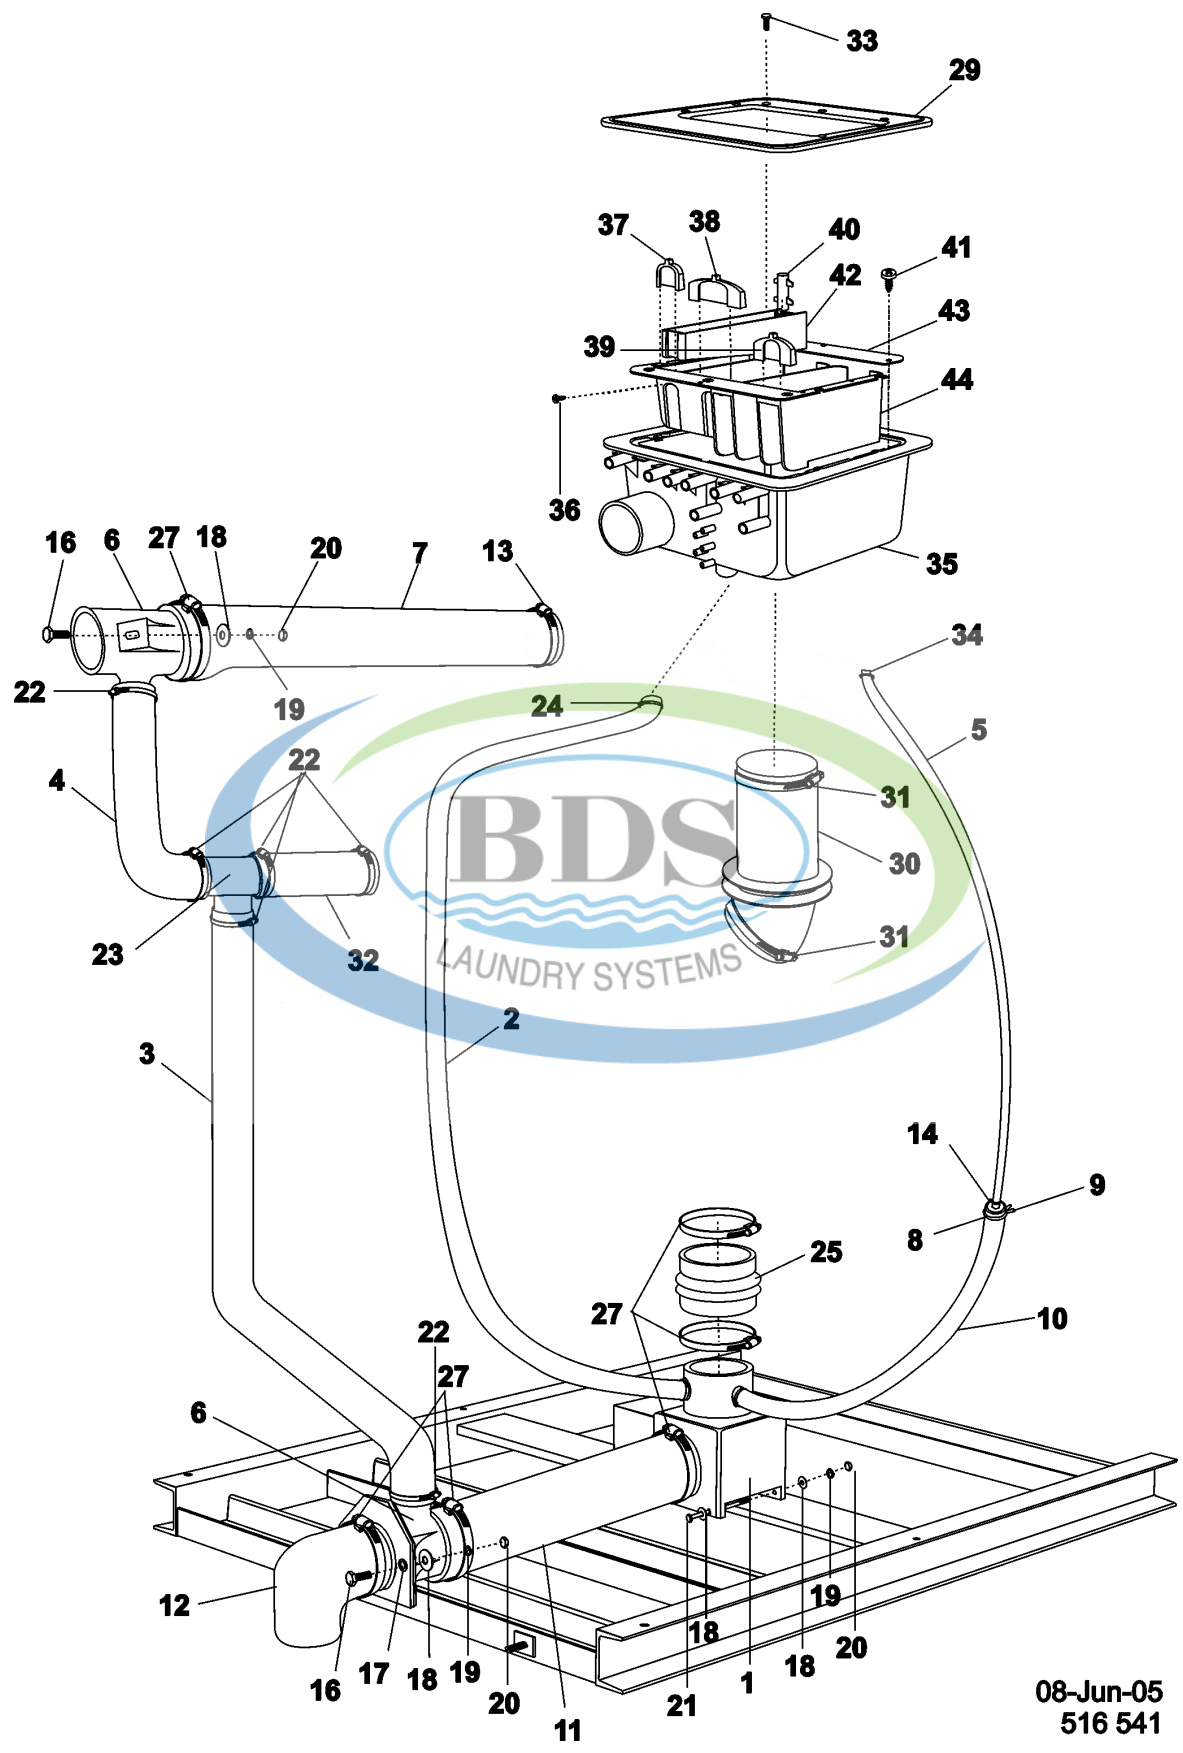

08-Jun-05
516 541

Ref #	Part Number	Qty.	Description
1	23001244	1	VALVE, DRAIN (240V-50/60HZ)
2	23001246	1	HOSE, BOTTOM FILL
3	23001251	1	HOSE, OVERFLOW
4	23001760	1	HOSE, OVERFLOW
5	23001252	1	HOSE, WATER LEVEL SWITCH
6	23001253	2	DRAIN TEE
7	23004241	1	HOSE, AIRVENT
8	23001260	1	BUSHING, AIR DOME HOSE
9	23001259	3	CLAMP, CORBIN (A17.5)
10	23001246	1	HOSE, BOTTOM FILL
11	23001248	1	HOSE, DRAIN
13	34001289	1	CLAMP, HOSE (60-80)
14	596669	1	CLAMP, CORBIN (A5.5)
16	NLA	4	BOLT (M8X20)
17	NLA	4	WASHER M8
18	23002437	8	WASHER M8
19	NLA	6	WASHER, SPRING LOCK (8)
20	NLA	6	NUT M8
21	23002908	2	SCREW (M8X120)
22	23001750	6	RING, CLAMP (40-60)
23	NLA	1	TEE, OVERFLOW HOSE
24	616099	1	CLAMP, HOSE (20-32)
25	NLA	1	TUB, OUTLET VALVE HOSE
27	696392	2	CLAMP, HOSE (70-90)
29	23001015	1	RUBBER SEAL, SOAP BOX
30	23004115	1	RUBBER, TUB SOAP HOPPER
31	23001025	2	CLAMP, HOSE (DIA 90/110)
32	NLA	1	HOSE, OVERFLOW
33	23003484	4	SCREW (M5X16)
35	23001016	1	SOAP BOX HOUSING
36	23003783	1	SCREW 2
37	23001023	1	DRAWER, LAST RINSE
38	23001022	1	DRAWER, MAIN WASH
39	23001021	1	DRAWER, PREWASH
40	23001018	1	SIPHON
41	23003782	1	SCREW 3 STAINLESS STEEL LU
42	23001019	1	TRAY
43	23001020	1	COVER, PLATE
44	23001017	1	SOAP BOX INSERT