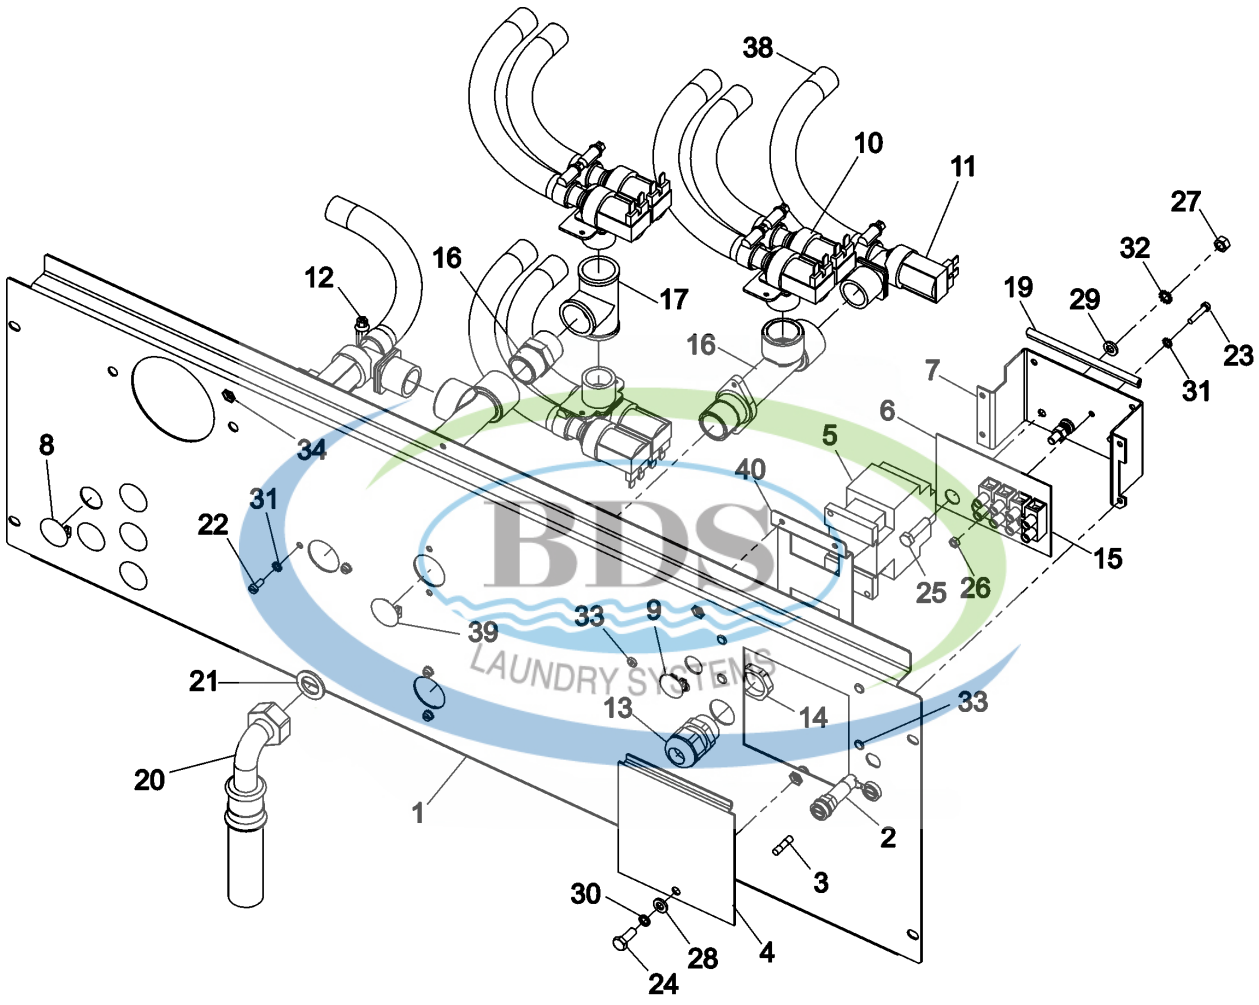

05-May-05
504657B

Ref #	Part Number	Qty.	Description
1	23004051	1	INNER TUB
2	23004052	1	OUTER TUB COMPLETE
3	23004053	1	FRONT TUB PANEL COMPLETE
4	23004054	2	FRT TUB CLAMP RING
5	NLA	2	BOLT (M8)
6	23001608	4	WASHER (M8) LU
7	23001266	4	NUT (M8)
12	23004248	1	GASKET
23	23003807	1	HOLDER THERMOSTAT SENSOR
24	23002179	1	WASHER
33	23003831	1	SENSOR, TEMPERATURE
34	23004249	1	RING
35	23004114	8	BOLT M6 X 16

05-May-05
516 544

Ref #	Part Number	Qty.	Description
1	23004082	1	MOTOR 240V 3PHASE
2	23004250	1	MOUNTING PLATE, MOTOR
3	23004251	1	V-PULLEY, MOTOR
4	NLA	1	V-PULLEY, DRUM
5	NLA	1	TOLERANCE RING, DRUM PULLEY
6	NLA	1	WASHER M16
7	NLA	2	NUT M8
8	NLA	2	WASHER M8
9	23004255	1	BOLT M8X80
10	23004256	1	SPRING
12	NLA	1	BOLT (M16X30)
13	23004260	1	COVER, FREQ INVERTER
14	23004257	1	MOTOR PIN
15	23001287	2	V-BELT (XPZ X 1950)
16	NLA	1	WASHER, SPRING LOCK (8)
17	23001418	2	BOLT (M12-1.75 X 25)
19	W10415771	1	INVERTER E520S-2.2KW
19	23004220	1	FAN, INVERTER FREQ
19	W10415771	1	INVERTER STARTING WITH SERIES 22
20	23001303	4	NUT M12
21	23002658	6	WASHER (12)
22	23002657	6	WASHER (13)
23	23003079	4	SCREW (M12X40)
24	23004021	1	CABLE SOCKET
25	23002438	12	WASHER (M6)
26	23002400	12	WASHER
27	NLA	12	SCREW (M4X12)
28	23004093	6	RIVETING BLIND NUT M4
29	23004024	1	BRAKE RESISTOR 240V
30	NLA	1	PASSAGE, CABLE (22X2)
31	NLA	1	PASSAGE, CABLE (13 X 2)
32	23004258	1	BUSHING
33	23004259	1	COVER
34	23002461	4	SCREW (M6X16)
35	23002756	4	WASHER 12
36	23002440	4	WASHER, SPRING LOCK (6)

22-May-05
516 543

Ref #	Part Number	Qty.	Description
1	23004034	1	TRUNNION LU
2	23004035	1	SEAL HOLDER
3	23004036	1	SEAL
4	23004037	1	SEAL
5	23004038	1	RING
6	23003076	1	BEARING
7	23003615	1	BEARING
8	23004039	1	RETAINING RING
9	23004040	6	BOLT M16X50
12	23004041	1	RING