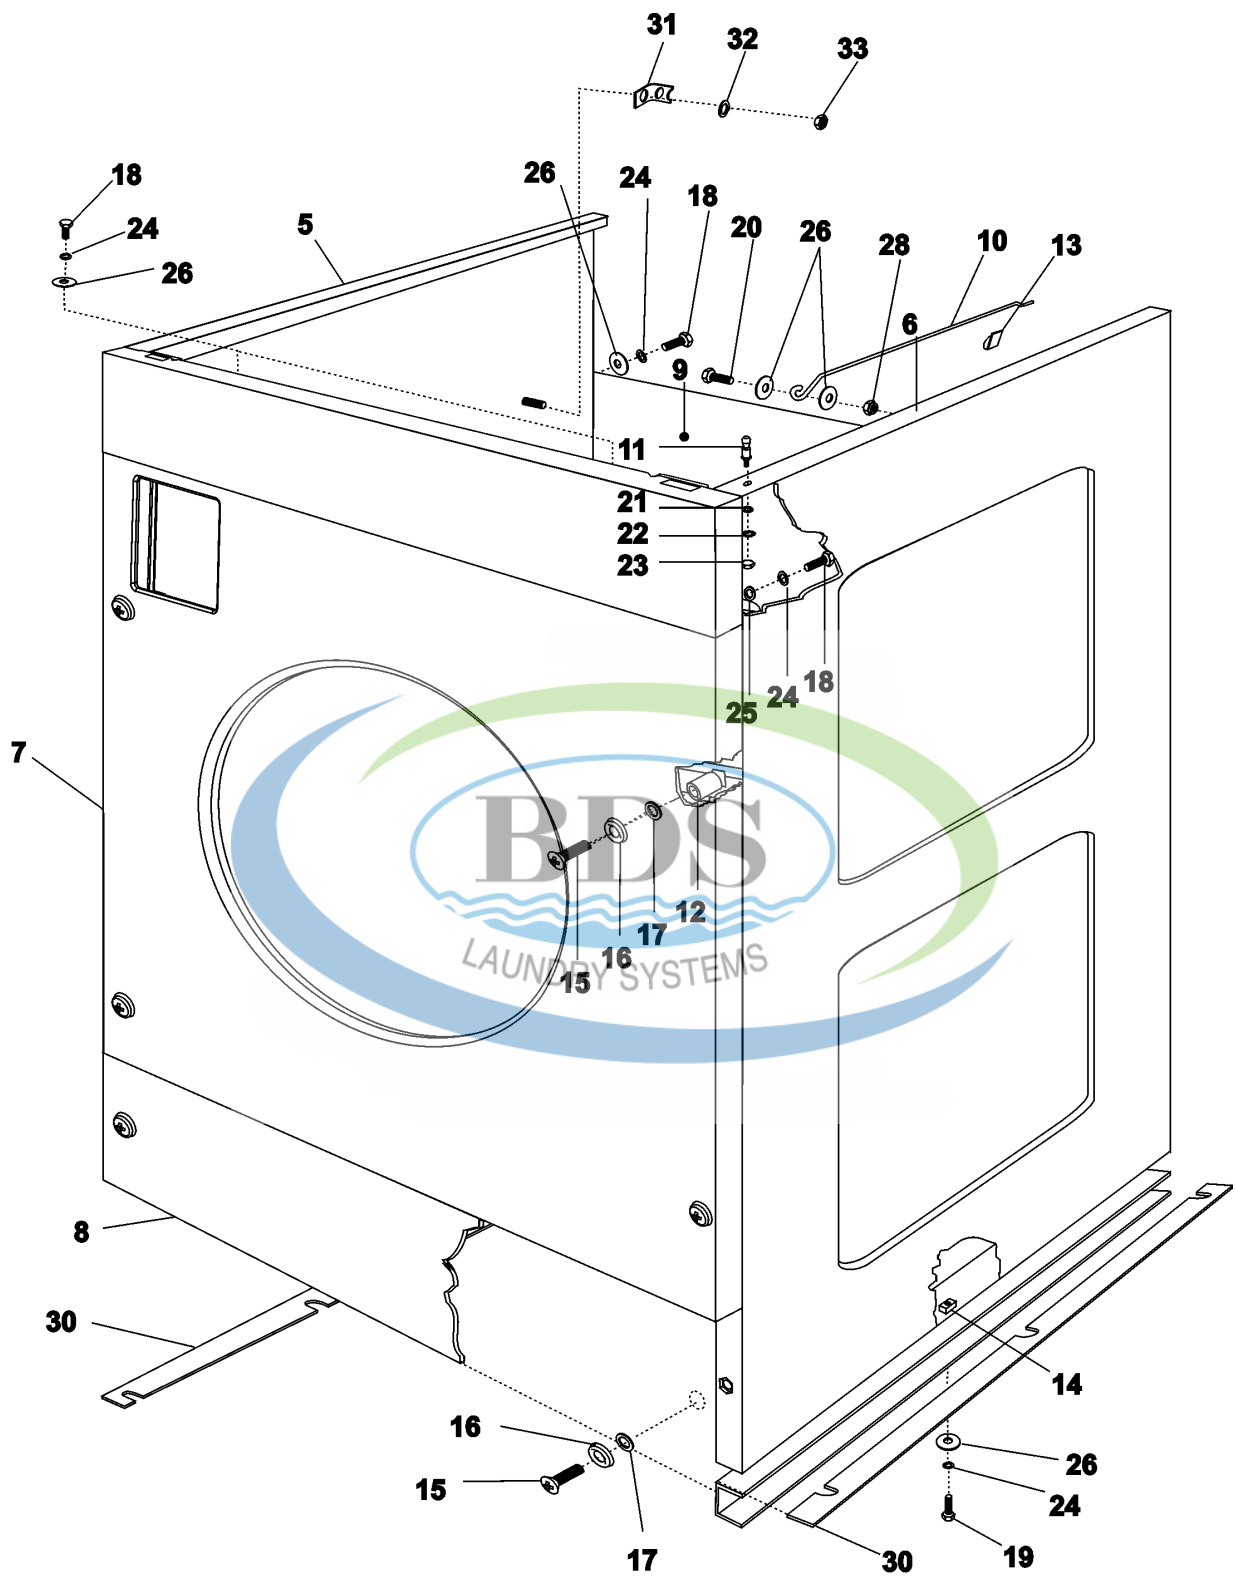

22-May-05
516 540

Ref #	Part Number	Qty.	Description
1	23004050	1	FRAME WELDED
2	23001266	1	NUT (M8)
3	NLA	1	WASHER, LOCK (M8)
4	NLA	1	WASHER 8
5	NLA	1	BOLT M8 X 70
6	NLA	2	WASHER M8
7	NLA	1	WASHER, SPRING LOCK (8)
8	23001266	1	NUT (M8)
9	23004223	1	TUB BAND
10	23002657	4	WASHER (13)
11	NLA	4	WASHER 12
12	23001303	6	NUT M12
13	NLA	2	SCREW (M12X70)
14	NLA	2	CLIP, CABLE
15	NLA	2	SCREW (M4X12)
16	23002280	1	NUT M6
17	NLA	1	WASHER BRASS
18	23002425	1	WASHER, LOCK

19-Jun-05
504 649A

Ref #	Part Number	Qty.	Description
5	23004224	1	PANEL, SIDE LH MFR60
6	23004225	1	PANEL, SIDE RH MFR60
7	23004226	1	PANEL, FRONT PD MFR60
8	23004228	1	PANEL, SERVICE
9	23004229	1	PANEL, BACK
10	NLA	1	SUPPORT ROD, TOP PANEL
11	23001332	2	PIN, SRV
12	23002860	4	TUBE, DISTANCE
13	23002454	1	HOOK
14	23004230	3	NUT, RAPID M6
15	23003478	6	SCREW (M6 X 50)
16	23002457	6	WASHER
17	23002458	6	WASHER (FIBER)
18	23002461	21	SCREW (M6X16)
19	23002861	6	SCREW (M6X25) LU
20	NLA	1	SCREW (M6X30)
21	23001708	1	WASHER (5,3)
22	23002836	1	WASHER (5)
23	23003773	1	NUT M6
24	23002440	27	WASHER, SPRING LOCK (6)
25	23002756	4	WASHER 12
26	NLA	1	WASHER
28	23001310	1	NUT
30	23004231	4	SHIM
31	23004232	2	BRACKET, CABLE
32	NLA	2	WASHER (4.3)
33	23002652	2	NUT (QTY OF 4 = 1 PIECE)

12-Sep-05
520 787A

Ref #	Part Number	Qty.	Description
1	23004233	1	TOP COVER MFR60
2	23001006	2	LOCK, TOP PANEL
3	23001007	2	WASHER, FIBER
4	23004103	2	HINGE
5	23004104	4	BOLT M4 X 8
6	23004093	4	RIVETING BLIND NUT M4
7	23004105	4	RIVET 4X6,3
8	23001003	1	RUBBER COVER, SOAP BOX
9	23003781	1	LATCH, SOAP HOPPER COVER
10	23001012	3	SCREW (M4 X 12 STNLS STEEL)
12	23002652	6	NUT (QTY OF 4 = 1 PIECE)
13	23002673	1	KEY-TOP PANEL (25001)
14	23001009	2	LOCK HOOK (SHORT)