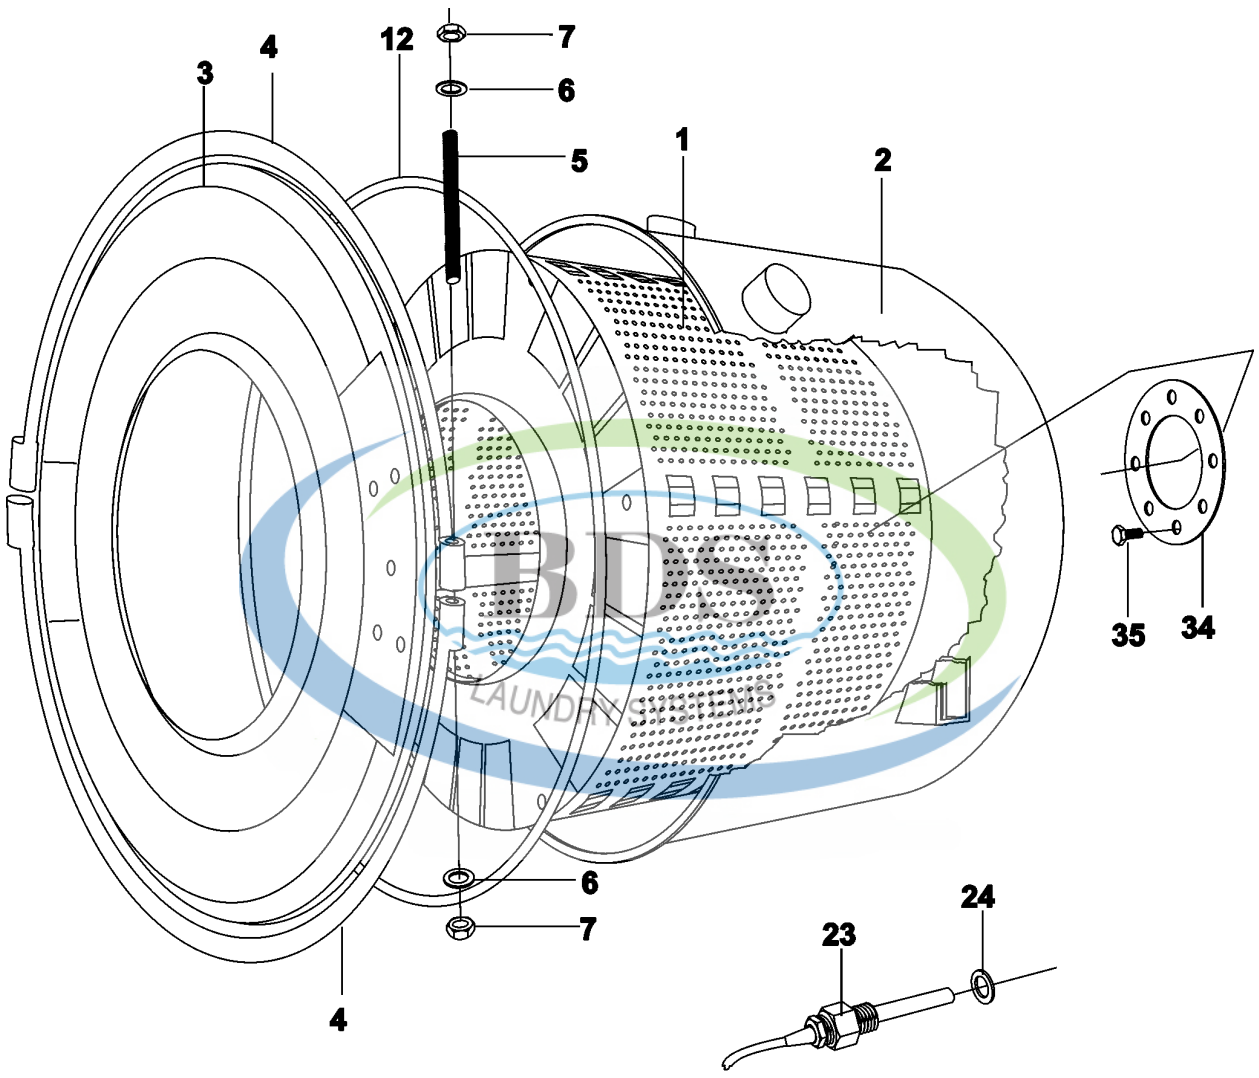

23-Feb-05
520 784

Ref #	Part Number	Qty.	Description
1	23004244	1	BRACKET, CONTROL PANEL
2	23004117	1	BRACKET, CONTROL BOARD LU
3	23004118	1	MC4 COIN CCU SERIES 10
3	W10343020	1	MC5 COIN CCU SERIES 22
4	W10165003	1	MCG EEPROM CHIP LU SERIES 10
4	W10387042	1	MC5 COIN PROGRAM CHIP SERIES 22
5	23004119	1	DISPLAY LENS
6	23004120	1	LENS, IR
7	23004189	1	CONTROL PANEL(FACIA) MFR40
8	23003646	2	BUTTONS, ROW OF 3
9	23004122	1	KEY BOARD
10	23004123	1	HOLD PLATE
11	W10131119	8	SCREW
12	23003811	2	SCREW
13	23004075	1	DUAL COIN DROP CANADA
13	23004124	1	COIN DROP 25 US
13	23004167	1	OPTIC SWITCH
14	23003797	1	BOLT
15	23004125	1	Z-BRACKET
16	23002438	4	WASHER (M6)
17	23002950	4	LOCK WASHER M4
18	NLA	4	NUT (M4)
19	23002756	2	WASHER 12
20	23002756	2	WASHER
21	23003773	2	NUT M6
22	23001145	1	MICROSWITCH, LONG LEVER
23	23003653	2	TUBE
24	23003652	2	SCREW, SWITCH
25	23003654	2	WASHER (M3)
26	23002958	2	NUT M3
27	23004127	1	EMEREGENCY STOP INTERCONNECT
28	NLA	7	LOCK WASHER (M3)
29	NLA	7	SCREW M3 X 8
30	NLA	1	COVER, PLASTIC
31	NLA	1	DOUBLE SIDE TAPE
32	23002455	2	NUT, RAPID (M6)
33	23004091	1	KIT, CONVERT PD TO PN

05-May-05
504657B

Ref #	Part Number	Qty.	Description
1	23004051	1	INNER TUB
2	23004052	1	OUTER TUB COMPLETE
3	23004053	1	FRONT TUB PANEL COMPLETE
4	23004054	2	FRT TUB CLAMP RING
5	NLA	2	BOLT (M8)
6	23001608	4	WASHER (M8) LU
7	23001266	4	NUT (M8)
12	23004248	1	GASKET
23	23003807	1	HOLDER THERMOSTAT SENSOR
24	23002179	1	WASHER
33	23003831	1	SENSOR, TEMPERATURE
34	23004249	1	RING
35	23004114	8	BOLT M6 X 16