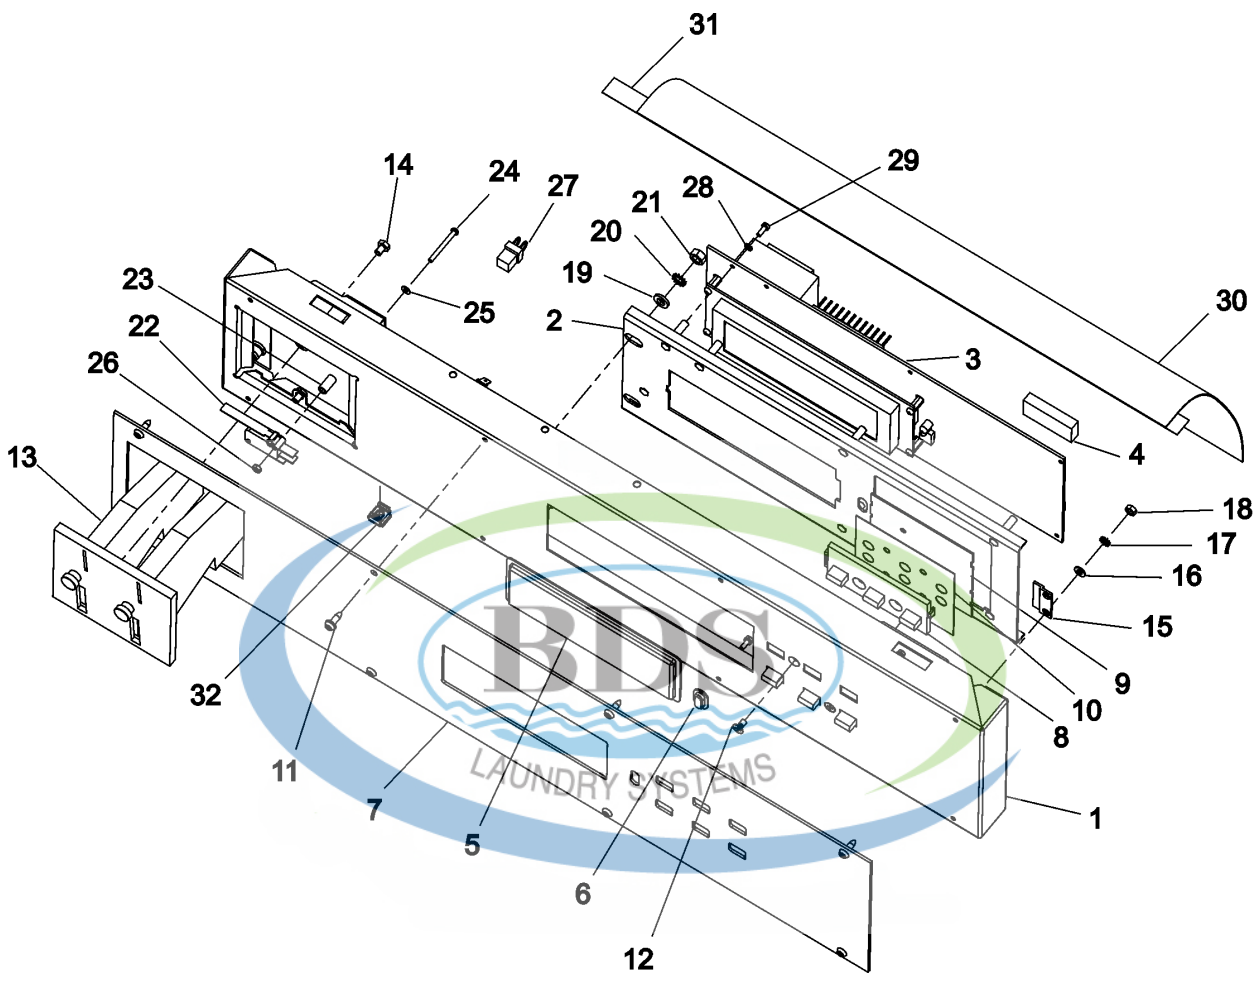

05-May-05
504 658A

Ref #	Part Number	Qty.	Description
1	23004236	1	DOOR STICKED
2	W10307232	1	GASKET, DOOR
6	23003545	2	BLOCS, HINGE LU
7	23002280	4	NUT M6
8	23002727	6	WASHER (8) LU
10	W10495940	1	HINGE, DOOR
11	23004110	1	HINGE BLOOK WASHER
13	23004112	1	DOOR PIN
15	NLA	6	NUT (M6)
18	23001158	4	WASHER (6)
19	23002424	2	WASHER
20	23001370	1	HANDLE, LEVER PLATE
21	23003420	1	SPACER
22	23003979	1	HANDLE RAIL
23	23001168	1	SHAFT, LEVER
24	23002937	4	SCREW (M6X26)
25	23001169	1	SPRING, HANDLE LEVER
26	23002499	2	WASHER
27	23004239	1	HANDLE, DOOR
28	23004113	2	BOLT M4X12
30	23004237	4	DOOR HINGE SHIM
31	23004240	1	DOOR REINFORCEMENT
32	23003419	4	SCREW M8X25 DIN 933 LU
33	23001608	4	WASHER (M8) LU
34	23004238	3	NUT M4
35	23003811	3	SCREW

23-Feb-05
520 784

Ref #	Part Number	Qty.	Description
1	23004244	1	BRACKET, CONTROL PANEL
2	23004117	1	BRACKET, CONTROL BOARD LU
3	23004118	1	MC4 COIN CCU SERIES 10
3	W10343020	1	MC5 COIN CCU SERIES 22
4	W10165003	1	MCG EEPROM CHIP LU SERIES 10
4	W10387042	1	MC5 COIN PROGRAM CHIP SERIES 22
5	23004119	1	DISPLAY LENS
6	23004120	1	LENS, IR
7	23004189	1	CONTROL PANEL(FACIA) MFR40
8	23003646	2	BUTTONS, ROW OF 3
9	23004122	1	KEY BOARD
10	23004123	1	HOLD PLATE
11	W10131119	8	SCREW
12	23003811	2	SCREW
13	23004075	1	DUAL COIN DROP CANADA
13	23004124	1	COIN DROP 25 US
13	23004167	1	OPTIC SWITCH
14	23003797	1	BOLT
15	23004125	1	Z-BRACKET
16	23002438	4	WASHER (M6)
17	23002950	4	LOCK WASHER M4
18	NLA	4	NUT (M4)
19	23002756	2	WASHER 12
20	23002756	2	WASHER
21	23003773	2	NUT M6
22	23001145	1	MICROSWITCH, LONG LEVER
23	23003653	2	TUBE
24	23003652	2	SCREW, SWITCH
25	23003654	2	WASHER (M3)
26	23002958	2	NUT M3
27	23004127	1	EMEREGENCY STOP INTERCONNECT
28	NLA	7	LOCK WASHER (M3)
29	NLA	7	SCREW M3 X 8
30	NLA	1	COVER, PLASTIC
31	NLA	1	DOUBLE SIDE TAPE
32	23002455	2	NUT, RAPID (M6)
33	23004091	1	KIT, CONVERT PD TO PN