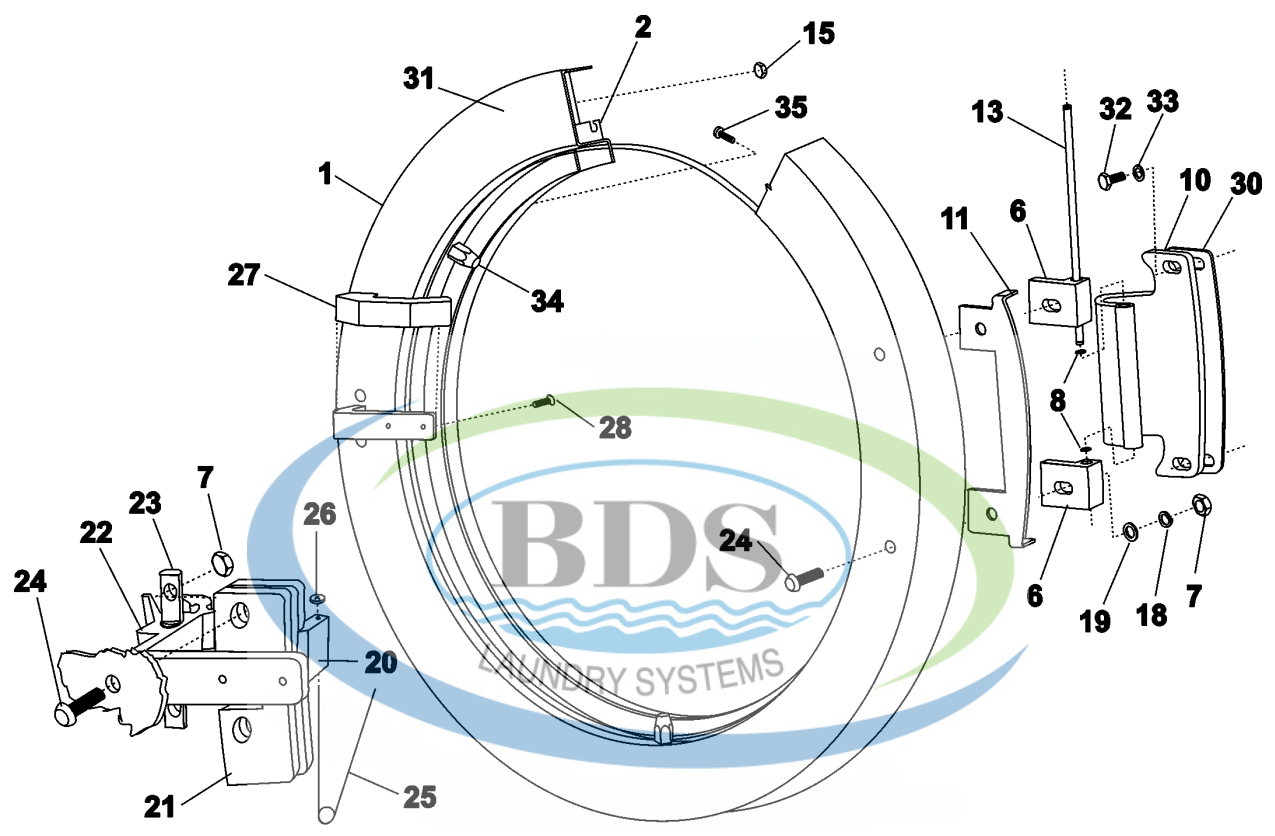

12-Sep-05
520 787A

Ref #	Part Number	Qty.	Description
1	23004233	1	TOP COVER MFR60
2	23001006	2	LOCK, TOP PANEL
3	23001007	2	WASHER, FIBER
4	23004103	2	HINGE
5	23004104	4	BOLT M4 X 8
6	23004093	4	RIVETING BLIND NUT M4
7	23004105	4	RIVET 4X6,3
8	23001003	1	RUBBER COVER, SOAP BOX
9	23003781	1	LATCH, SOAP HOPPER COVER
10	23001012	3	SCREW (M4 X 12 STNLS STEEL)
12	23002652	6	NUT (QTY OF 4 = 1 PIECE)
13	23002673	1	KEY-TOP PANEL (25001)
14	23001009	2	LOCK HOOK (SHORT)

21-Feb-05
521 450

Ref #	Part Number	Qty.	Description
1	Y23002897	1	LOCK, DOOR (COMPLETE)
2	23001156	1	SPACER, LOCK
3	23004106	1	LOCK COVER
3	23004234	1	COVER, LOCK
4	Y23002898	1	GROUND, PLATE LOCK
5	23003863	1	PLATE, MICROSWITCH
6	23001145	1	MICROSWITCH, LONG LEVER
7	23001135	1	BIMETAL, ACTUATOR (230V)
8	23002479	1	PASSAGE, CABLE
9	23001146	2	COIL (240V)
10	23001149	1	LEAF SPRING, LATCH BAR
11	23001137	1	RING, RETAINING (G10)
12	23001140	1	BAR, LOCKING
13	23002903	1	SPRING, LOCKING PART
14	23002900	1	SPRING, LOCKING PART
15	23002899	1	HANDLE, LOCKING PART
16	23001368	4	SHIM, HINGE BASE
17	NLA	1	LEVEL, OPENING
18	23001130	1	PLATE, COVER (STNLS STEEL)
19	23001142	1	RETAINER, LOCK TUBE (DIA.4X45)
20	23001143	1	LOCK TUBE (DIA. 4X23.5 STNLS)
21	23002337	1	MICROSWITCH W/ ROLLER ARM
22	23003114	2	SCREW (M4X8) LU
23	23002869	4	SCREW (M3X6)
24	23001131	5	SCREW (M3X14)
25	NLA	2	BOLT M5X25 STS STL
26	NLA	3	SCREW (M6 X 12)
27	NLA	7	SCREW (M3X6)
28	23002424	3	WASHER
29	23001158	3	WASHER (6)
30	23001136	2	WASHER (DIA. 5.1 X 3.3 X 0.1)
31	NLA	1	CORD, OPENING
32	23002905	1	WIRING, DOOR LOCK