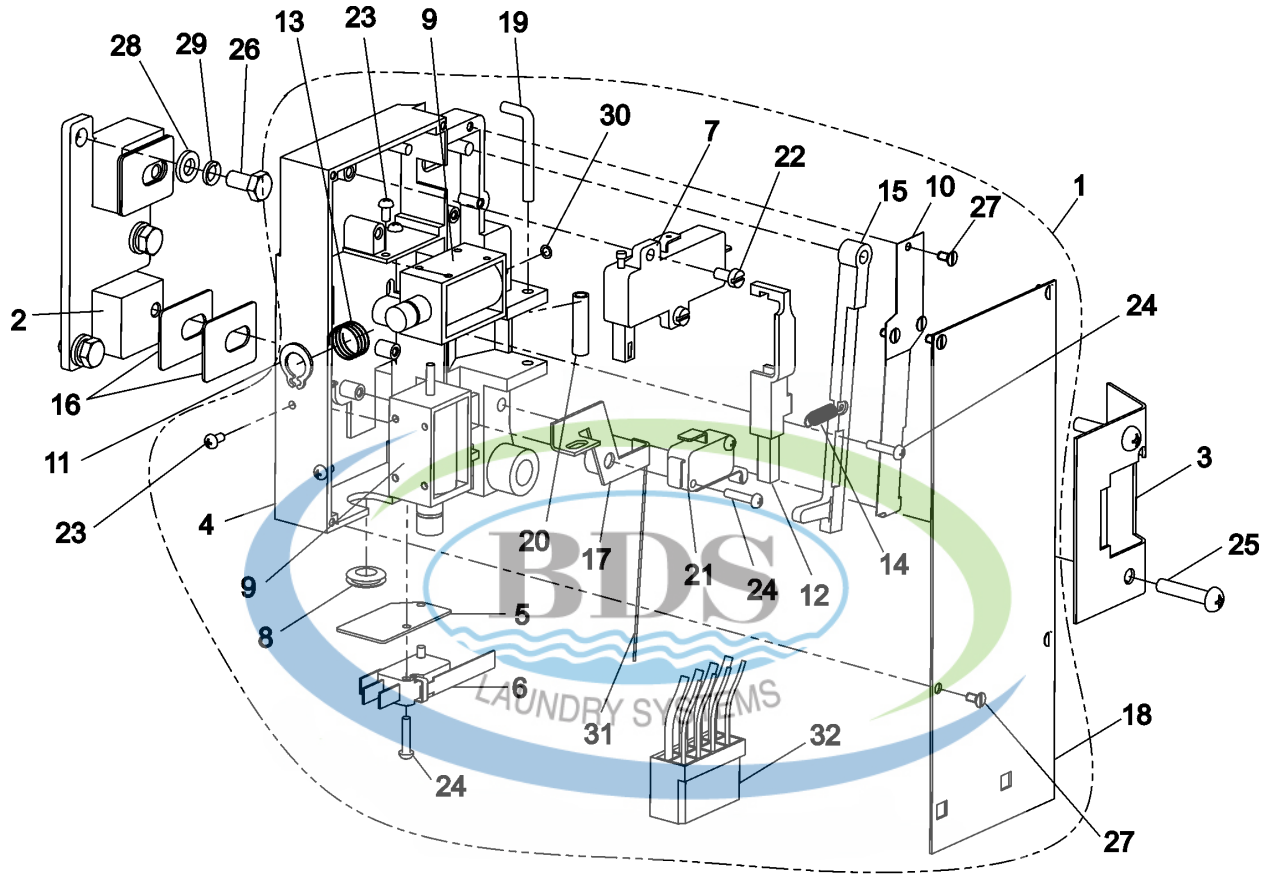

22-May-05
516 540

Ref #	Part Number	Qty.	Description
1	23004050	1	FRAME WELDED
2	23001266	1	NUT (M8)
3	NLA	1	WASHER, LOCK (M8)
4	NLA	1	WASHER 8
5	NLA	1	BOLT M8 X 70
6	NLA	2	WASHER M8
7	NLA	1	WASHER, SPRING LOCK (8)
8	23001266	1	NUT (M8)
9	23004223	1	TUB BAND
10	23002657	4	WASHER (13)
11	NLA	4	WASHER 12
12	23001303	6	NUT M12
13	NLA	2	SCREW (M12X70)
14	NLA	2	CLIP, CABLE
15	NLA	2	SCREW (M4X12)
16	23002280	1	NUT M6
17	NLA	1	WASHER BRASS
18	23002425	1	WASHER, LOCK

19-Jun-05
504 649A

Ref #	Part Number	Qty.	Description
5	23004224	1	PANEL, SIDE LH MFR60
6	23004225	1	PANEL, SIDE RH MFR60
7	23004226	1	PANEL, FRONT PD MFR60
8	23004228	1	PANEL, SERVICE
9	23004229	1	PANEL, BACK
10	NLA	1	SUPPORT ROD, TOP PANEL
11	23001332	2	PIN, SRV
12	23002860	4	TUBE, DISTANCE
13	23002454	1	HOOK
14	23004230	3	NUT, RAPID M6
15	23003478	6	SCREW (M6 X 50)
16	23002457	6	WASHER
17	23002458	6	WASHER (FIBER)
18	23002461	21	SCREW (M6X16)
19	23002861	6	SCREW (M6X25) LU
20	NLA	1	SCREW (M6X30)
21	23001708	1	WASHER (5,3)
22	23002836	1	WASHER (5)
23	23003773	1	NUT M6
24	23002440	27	WASHER, SPRING LOCK (6)
25	23002756	4	WASHER 12
26	NLA	1	WASHER
28	23001310	1	NUT
30	23004231	4	SHIM
31	23004232	2	BRACKET, CABLE
32	NLA	2	WASHER (4.3)
33	23002652	2	NUT (QTY OF 4 = 1 PIECE)

12-Sep-05
520 787A

Ref #	Part Number	Qty.	Description
1	23004233	1	TOP COVER MFR60
2	23001006	2	LOCK, TOP PANEL
3	23001007	2	WASHER, FIBER
4	23004103	2	HINGE
5	23004104	4	BOLT M4 X 8
6	23004093	4	RIVETING BLIND NUT M4
7	23004105	4	RIVET 4X6,3
8	23001003	1	RUBBER COVER, SOAP BOX
9	23003781	1	LATCH, SOAP HOPPER COVER
10	23001012	3	SCREW (M4 X 12 STNLS STEEL)
12	23002652	6	NUT (QTY OF 4 = 1 PIECE)
13	23002673	1	KEY-TOP PANEL (25001)
14	23001009	2	LOCK HOOK (SHORT)