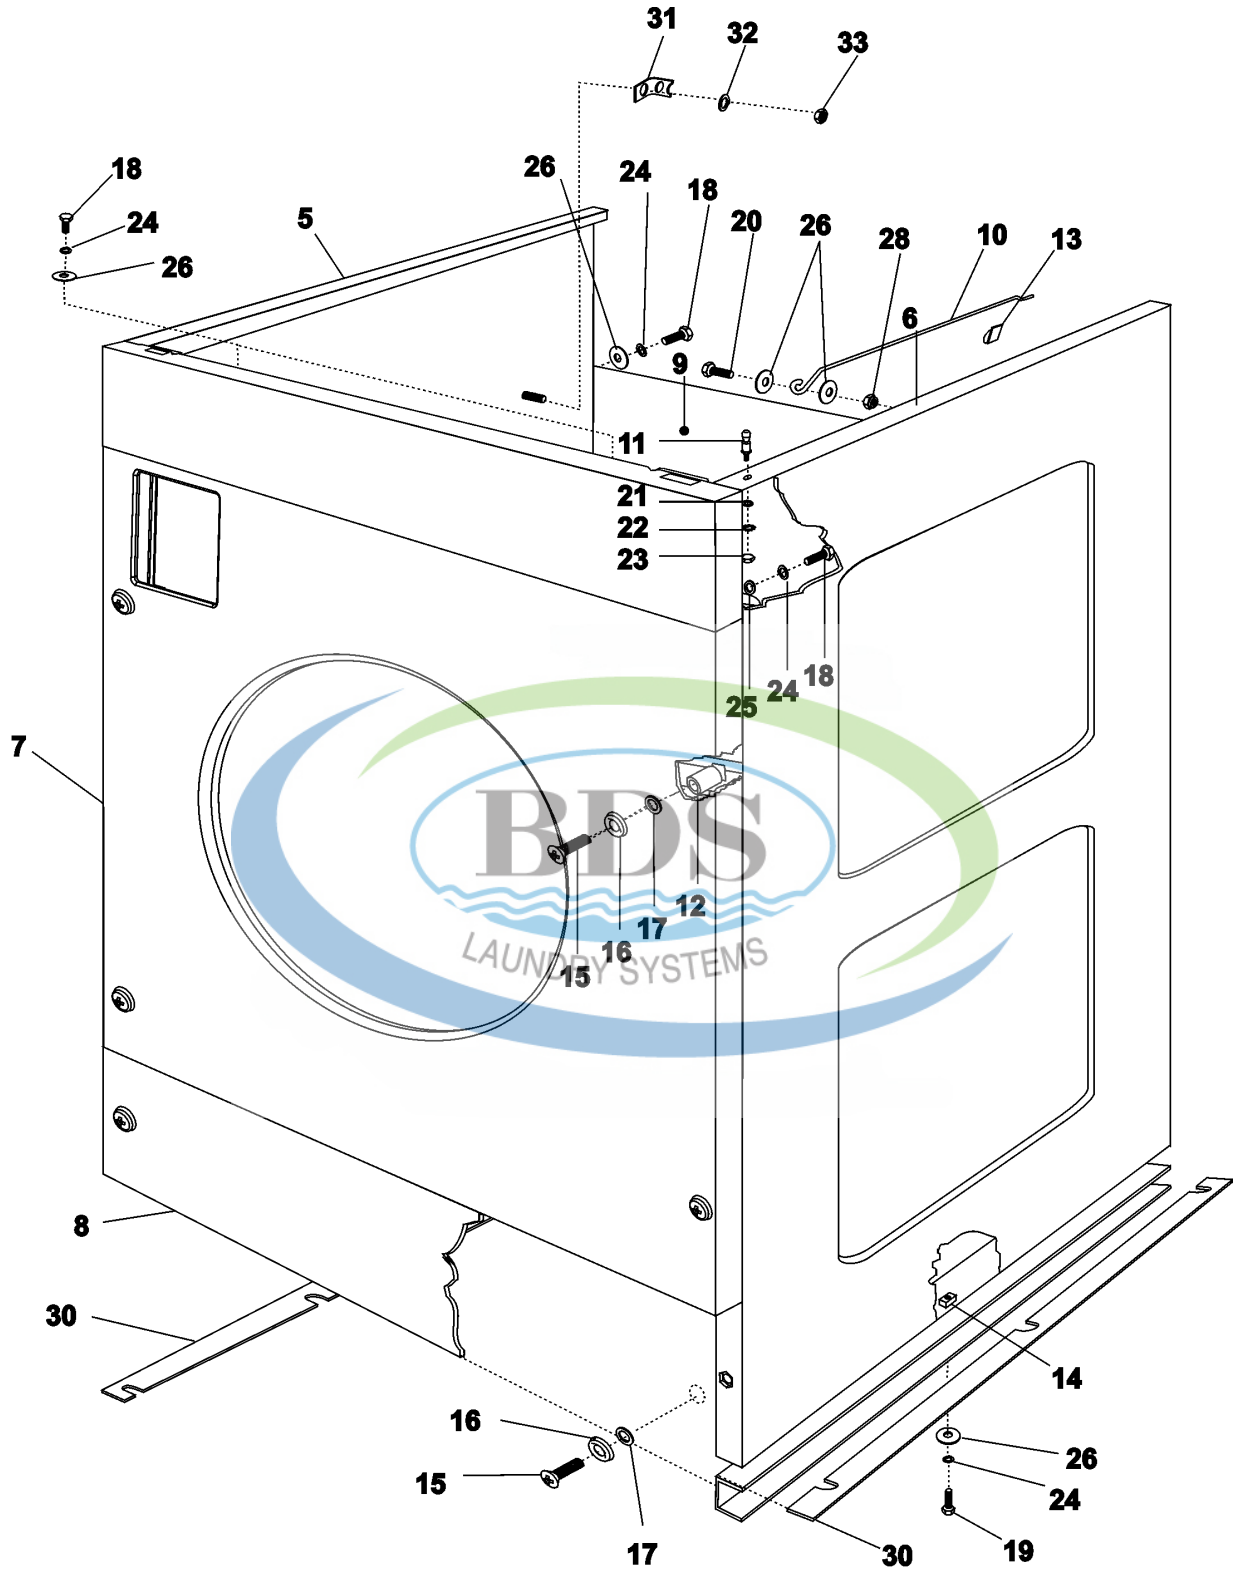

22-May-05
516 540

Ref #	Part Number	Qty.	Description
1	23004050	1	FRAME WELDED
2	23001266	1	NUT (M8)
3	NLA	1	WASHER, LOCK (M8)
4	NLA	1	WASHER 8
5	NLA	1	BOLT M8 X 70
6	NLA	2	WASHER M8
7	NLA	1	WASHER, SPRING LOCK (8)
8	23001266	1	NUT (M8)
9	23004223	1	TUB BAND
10	23002657	4	WASHER (13)
11	NLA	4	WASHER 12
12	23001303	6	NUT M12
13	NLA	2	SCREW (M12X70)
14	NLA	2	CLIP, CABLE
15	NLA	2	SCREW (M4X12)
16	23002280	1	NUT M6
17	NLA	1	WASHER BRASS
18	23002425	1	WASHER, LOCK

19-Jun-05
504 649A

Ref #	Part Number	Qty.	Description
5	23004224	1	PANEL, SIDE LH MFR60
6	23004225	1	PANEL, SIDE RH MFR60
7	23004226	1	PANEL, FRONT PD MFR60
8	23004228	1	PANEL, SERVICE
9	23004229	1	PANEL, BACK
10	NLA	1	SUPPORT ROD, TOP PANEL
11	23001332	2	PIN, SRV
12	23002860	4	TUBE, DISTANCE
13	23002454	1	HOOK
14	23004230	3	NUT, RAPID M6
15	23003478	6	SCREW (M6 X 50)
16	23002457	6	WASHER
17	23002458	6	WASHER (FIBER)
18	23002461	21	SCREW (M6X16)
19	23002861	6	SCREW (M6X25) LU
20	NLA	1	SCREW (M6X30)
21	23001708	1	WASHER (5,3)
22	23002836	1	WASHER (5)
23	23003773	1	NUT M6
24	23002440	27	WASHER, SPRING LOCK (6)
25	23002756	4	WASHER 12
26	NLA	1	WASHER
28	23001310	1	NUT
30	23004231	4	SHIM
31	23004232	2	BRACKET, CABLE
32	NLA	2	WASHER (4.3)
33	23002652	2	NUT (QTY OF 4 = 1 PIECE)

12-Sep-05
520 787A

Ref #	Part Number	Qty.	Description
1	23004233	1	TOP COVER MFR60
2	23001006	2	LOCK, TOP PANEL
3	23001007	2	WASHER, FIBER
4	23004103	2	HINGE
5	23004104	4	BOLT M4 X 8
6	23004093	4	RIVETING BLIND NUT M4
7	23004105	4	RIVET 4X6,3
8	23001003	1	RUBBER COVER, SOAP BOX
9	23003781	1	LATCH, SOAP HOPPER COVER
10	23001012	3	SCREW (M4 X 12 STNLS STEEL)
12	23002652	6	NUT (QTY OF 4 = 1 PIECE)
13	23002673	1	KEY-TOP PANEL (25001)
14	23001009	2	LOCK HOOK (SHORT)