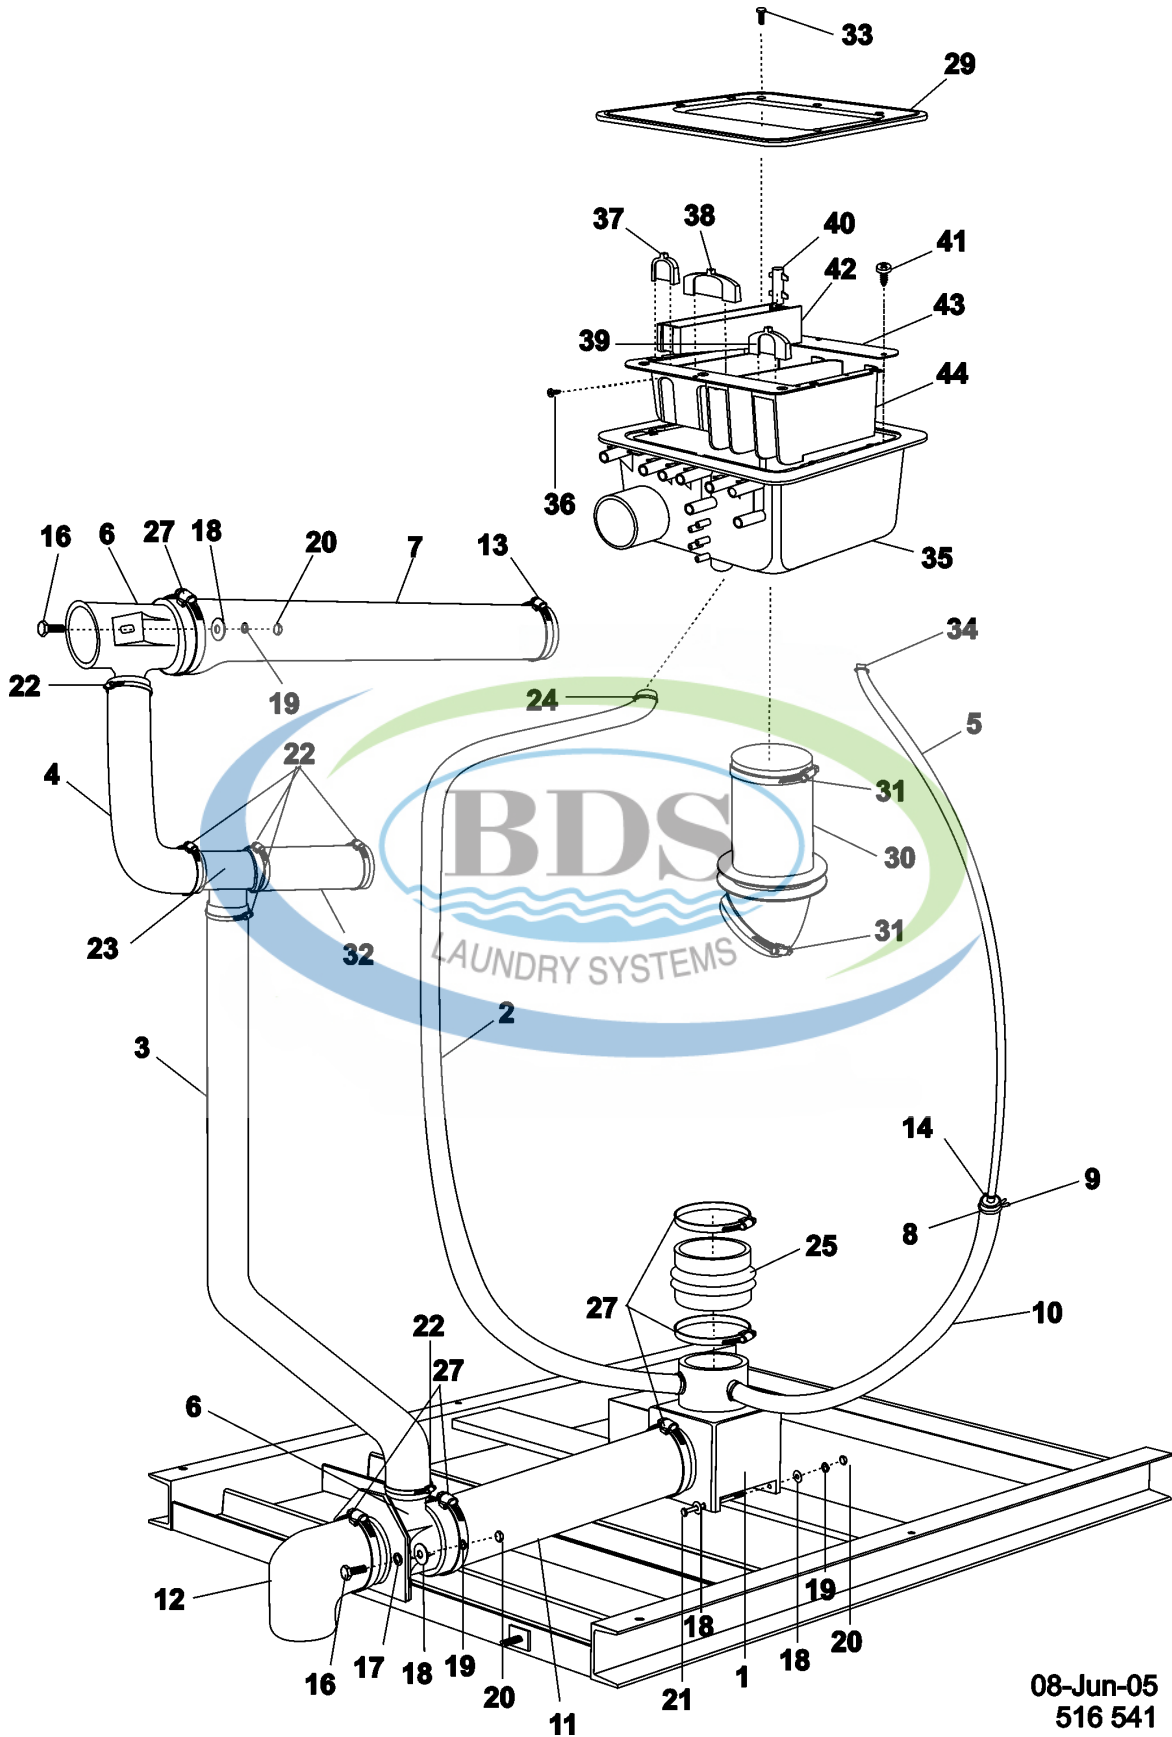

08-Jun-05
516 541

Ref #	Part Number	Qty.	Description
1	23001244	1	VALVE, DRAIN (240V-50/60HZ)
2	23001246	1	HOSE, BOTTOM FILL
3	23001251	1	HOSE, OVERFLOW
4	23001760	1	HOSE, OVERFLOW
5	23001252	1	HOSE, WATER LEVEL SWITCH
6	23001253	2	DRAIN TEE
7	23004241	1	HOSE, AIRVENT
8	23001260	1	BUSHING, AIR DOME HOSE
9	23001259	3	CLAMP, CORBIN (A17.5)
10	23001246	1	HOSE, BOTTOM FILL
11	23001248	1	HOSE, DRAIN
13	34001289	1	CLAMP, HOSE (60-80)
14	596669	1	CLAMP, CORBIN (A5.5)
16	NLA	4	BOLT (M8X20)
17	NLA	4	WASHER M8
18	23002437	8	WASHER M8
19	NLA	6	WASHER, SPRING LOCK (8)
20	NLA	6	NUT M8
21	23002908	2	SCREW (M8X120)
22	23001750	6	RING, CLAMP (40-60)
23	NLA	1	TEE, OVERFLOW HOSE
24	616099	1	CLAMP, HOSE (20-32)
25	NLA	1	TUB, OUTLET VALVE HOSE
27	696392	2	CLAMP, HOSE (70-90)
29	23001015	1	RUBBER SEAL, SOAP BOX
30	23004115	1	RUBBER, TUB SOAP HOPPER
31	23001025	2	CLAMP, HOSE (DIA 90/110)
32	NLA	1	HOSE, OVERFLOW
33	23003484	4	SCREW (M5X16)
35	23001016	1	SOAP BOX HOUSING
36	23003783	1	SCREW 2
37	23001023	1	DRAWER, LAST RINSE
38	23001022	1	DRAWER, MAIN WASH
39	23001021	1	DRAWER, PREWASH
40	23001018	1	SIPHON
41	23003782	1	SCREW 3 STAINLESS STEEL LU
42	23001019	1	TRAY
43	23001020	1	COVER, PLATE
44	23001017	1	SOAP BOX INSERT