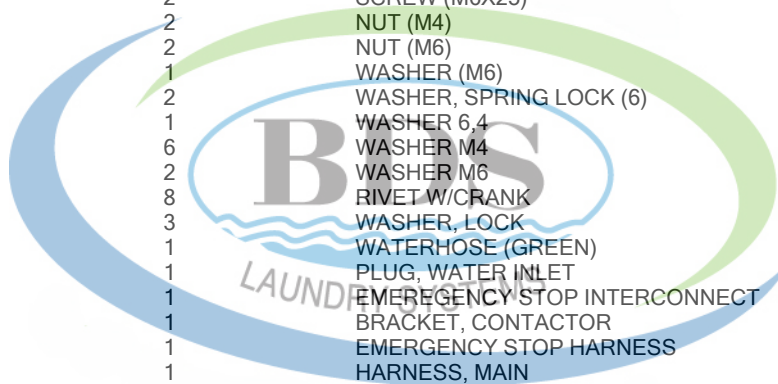

20-Apr-05
521 460

Ref #	Part Number	Qty.	Description
1	23004261	1	PANEL, REAR
2	23001462	2	HOLDER, FUSE
3	23001508	2	FUSE (1A)
4	23003661	1	TERMINAL COVER LU
5	23003750	1	CONTACTOR LC1 DO9
6	NLA	1	ELECTRO-INSUL FOIL
7	23004160	1	TERM BOARD BOX
8	23002795	5	PLUG
9	23003785	1	PLUG
10	23001455	3	VALVE, TWO WAY (220V 50/60HZ)
11	23001534	2	VALVE, ONE WAY (230V 50/60HZ)
12	596669	16	CLAMP, HOSE
13	23002196	1	SWIVEL, CABLE
14	23002197	1	NUT
15	23002923	1	BOARD, TERMINAL
16	23002924	2	T-PART (3/4)
17	23001485	1	TEE, 3/4` PIPE THREAD (BRASS)
18	23001482	1	NIPPLE (3/4` PIPE THREAD)
19	23002473	1	RUBBER, PROTECTIVE
20	23001523	2	HOSE, CONNECTION
21	23002921	4	WASHER, FILL HOSE
22	NLA	4	SCREW (M4X10)
23	NLA	2	SCREW (M4 X 20)
24	23002461	1	SCREW (M6X16)
25	23002806	2	SCREW (M6X25)
26	NLA	2	NUT (M4)
27	NLA	2	NUT (M6)
28	23002438	1	WASHER (M6)
29	23002440	2	WASHER, SPRING LOCK (6)
30	NLA	1	WASHER 6,4
31	NLA	6	WASHER M4
32	NLA	2	WASHER M6
33	NLA	8	RIVET W/CRANK
34	23002425	3	WASHER, LOCK
38	23001507	1	WATERHOSE (GREEN)
39	23001476	1	PLUG, WATER INLET
40	23004127	1	EMERGENCY STOP INTERCONNECT
40	23004161	1	BRACKET, CONTACTOR
41	23004139	1	EMERGENCY STOP HARNESS
41	23004265	1	HARNESS, MAIN
42	23004163	1	DOOR LOCK HARNESS
42	23004164	1	CONNECTOR LIQ SOAP LU
42	23004266	1	MOTOR CABLE
43	23004210	1	COMMUNICATION CABLE