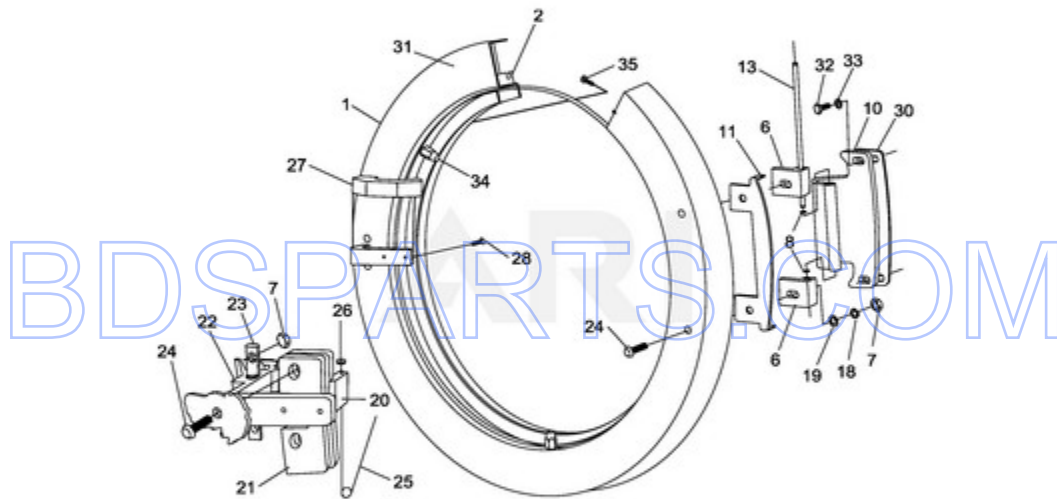

DOOR PARTS-PRIOR TO SERIES 16

Ref #	Part #	Description	Qty	Context Note	MSRP
18	23001158	WASHER M6			
23	23001168	SHAFT, LEVER			
25	23001169	SPRING, DOOR HANDLE			
26	23002499	WASHER			
20	23001370	HANDLE, DOOR BLOCK WITH PIN			
7	23002280	NUT M6			
19	23002424	WASHER M6.4			
35	23003811	SCREW			
6	23003545	HINGE BLOCK			
11	23004110	HINGE BLOCK WASHER			
13	23004112	DOOR PIN			
28	23004113	BOLT M4X12			
24	23002937	SCREW M6X26			
33	23001608	WASHER M8.4			
2	23003413	GASKET, DOOR			
32	23003419	SCREW M8X24			
8	23002727	WASHER M8			
21	23003420	SPACER			
22	23003979	DOOR HANDLE			
1	23004236	DOOR			
10	W10495940	DOOR HINGE			
27	23004239	DOOR HANDLE			
30	23004237	DOOR HINGE WASHER			
31	23004240	DOOR REINFORCEMENT			
34	23004238	NUT M4			

BDS PARTS.COM