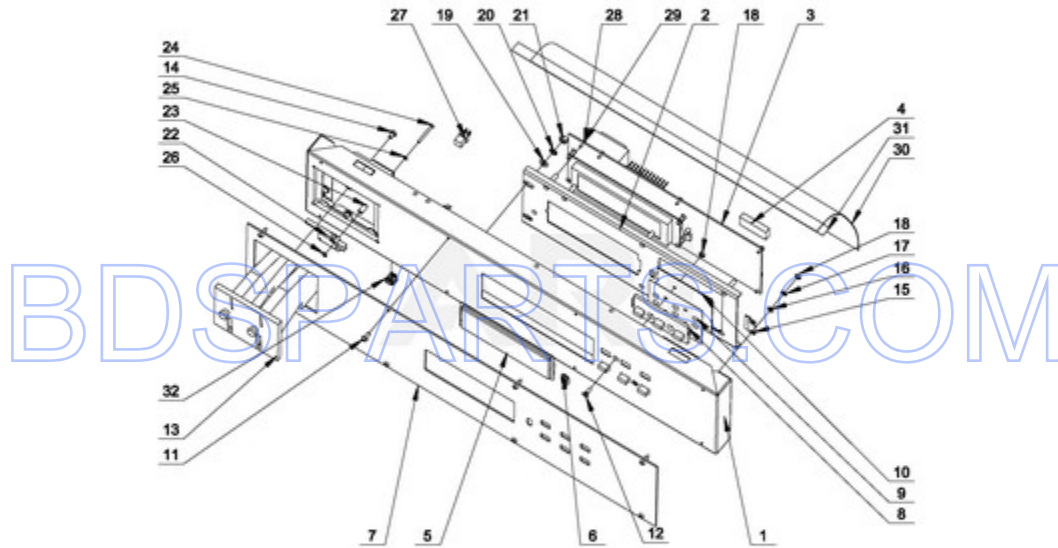

MFR80PDCTS - 09 - CONTROL PANEL PARTS

CONTROL PANEL PARTS

Ref #	Part #	Description	Qty	Context	Note	MSRP
NI	N/P	FOLLOWING PARTS NOT ILLUSTRATED				
22	23001145	SWITCH, DOOR CLOSED				
29	23002869	BOLT M3X6				
21	23003773	NUT M6				
19	23003774	WASHER M6 X 4				
18	23003666	NUT M4				
32	23002455	NUT, M6				
26	23002958	NUT M3				
11	23003810	SCREW M4X13				
14	23003797	RETAINING BOLT				
8	23003646	3 BUTTON ASSEMBLY				
24	23003652	BOLT M3X30				
23	23003653	SPACER				
25	23003654	WASHER M3.2				
20	23002756	LOCKWASHER, M6				
12	23003793	SCREW M4X12				
2	23004117	CONTROL BOARD BRACKET				
3	23004118	MC4 COIN CCU				
3A	W10343020	MC5 COIN CCU				
4	W10165003	MC4 COIN PROGRAM CHIP				
4A	W10387042	MC5 COIN PROGRAM CHIP				
5	23004119	DISPLAY LENS				
6	23004120	INFRARED LENS				
9	23004122	MEMBRANE SWITCH				
10	23004123	MEMBRANE SWITCH PLATE				
13A	23004075	DUAL COIN DROP (CANADA)				
13	23004124	COIN DROP (.25 CENT)				
15	23004125	Z CLIP				
16	23002438	WASHER M4.3				
17	23002950	WASHER, LOCK M4				
27	23004127	EMERGENCY STOP INTERCONNECT				
28	23002865	WASHER, LOCK M4				
31	23004126	DOUBLE-SIDED TAPE				
NI	23004091	KIT, CONVERT PD TO PN				
30	23002877	SHIELD, RAIN				
1	23004276	BRACKET, CONTROL				
7	23004277	PANEL, CONTROL (FACIA)