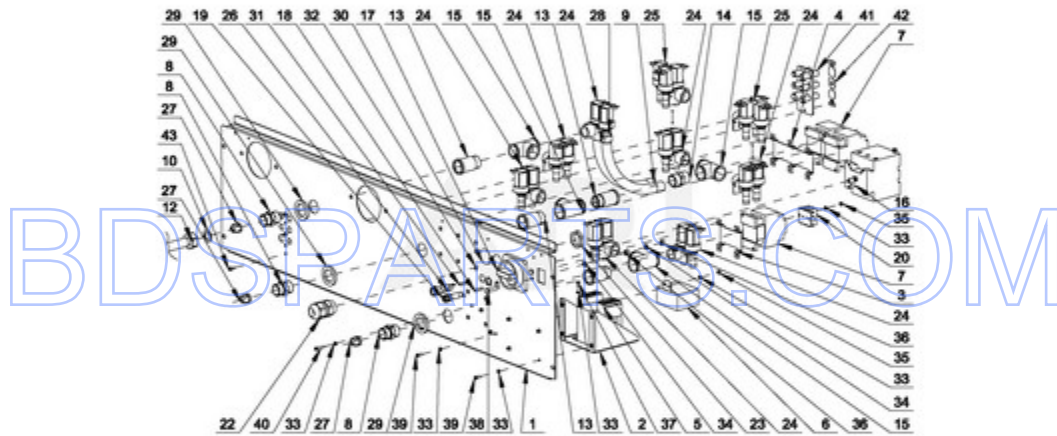

MFR80PDCTS - 13 - WATER VALVE AND REAR PANEL PARTS

WATER VALVE AND REAR PANEL PARTS

Ref #	Part #	Description	Qty	Context	Note	MSRP
NI	N/P	FOLLOWING PARTS NOT ILLUSTRATED				
39	23001361	BOLT M4X10				
28	23001506	HOSE CLAMP (12-22)				
9	23001507	HOSE, INLET				
24	23001455	2-WAY INLET VALVE				
19	23001462	FUSE HOLDER (5X20MM)				
14	23001482	NIPPLE (3/4" PIPE THREAD)				
29	23001483	WASHER M28X42X5				
13	23001484	EXTENSION (3/4" PIPE THREAD)				
15	23001485	TEE (3/4" PIPE THREAD)				
36	23001312	NUT M6				
7	23003750	CONTACTOR LC1 D09M7				
20	23002959	ELECTRIC HEAT TERMINAL BOARD				
38	23002806	BOLT M6X25				
25	23001533	3-WAY INLET VALVE				
26	23002210	FUSE HOLDER (6X32MM)				
18	23002919	FUSE 0.5A 250V				
10	23002921	WASHER, FILL HOSE				
27	23002922	FILTER SCREEN				
12	23001486	HOSE, WATER INLET				
30	23002243	PLUG				
34	23002425	WASHER, LOCK M6				
35	23003666	NUT M4				
43	23003810	SCREW M4X13				
33	23002950	WASHER, LOCK M4				
2	23004316	BRACKET, TRANSFORMER				
3	23004161	BRACKET, CONTACTOR				
22	23002211	SWIVEL, CABLE				
23	23003138	NUT, CABLE SWIVEL				
37	23001682	BOLT M4X8				
17	23003497	MAIN SWITCH KNOB				
41	W10223169	CHEMICAL INJECTION MANIFOLD				
42	14227179	MANIFOLD MOUNTING PLATE				
16A	23003502	MAIN SWITCH 63A (STEAM HEATING - 230V/400V)				
16	23003503	MAIN SWITCH 80A (230V)				
16B	23003505	MAIN SWITCH 63A (FOURTH POLE)				
6	23004406	FILTER, MCG				
32	23002467	RIVET M4X6.6