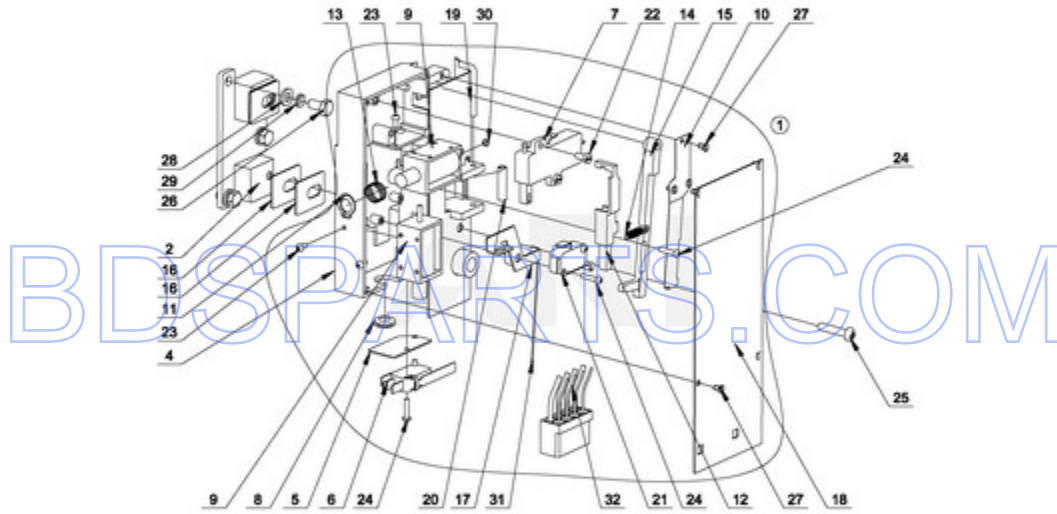

MFR80PDCTS - 04 - TOP COVER ASSEMBLY PARTS

TOP COVER ASSEMBLY PARTS

Ref #	Part #	Description	Qty	Context	Note	MSRP
8	23001003	DISPENSER COVER				
9	23001004	LATCH, SOAP HOPPER COVER				
2	23001006	DOOR LOCK				
12	23002673	KEY, DOOR LOCK				
3	23001007	WASHER				
13	23001009	HOOK, LOCK				
10	23001012	BOLT M4X12				
11	23001014	NUT M4				
4	23004103	HINGE				
6	23004093	RIVET BLIND NUT M4				
7	23004105	RIVET M4X6				
5	W10304856	BOLT M4X12				
1	W10684084	COVER, TOP				

BDSPARTS.COM

MFR80PDCTS - 05 - DOOR LOCK ASSEMBLY PARTS

DOOR LOCK ASSEMBLY PARTS

Ref #	Part #	Description	Qty	Context Note	MSRP
1	Y23002897	DOOR LOCK COMPLETE			
24	23001131	BOLT M3X14			
7	23001135	BIMETAL SWITCH ASSEMBLY			
30	23001136	WASHER M5.1X3.3X0.1			
11	23001137	SNAP RING			
12	23001140	LOCKING, BAR			
19	23001142	LATCH ROLLER PIN			
20	23001143	LATCH ROLLER			
6	23001145	SWITCH, DOOR CLOSED			
9	23001146	SOLENOID			
10	23001149	LEAF SPRING			
31	23001152	EMERGENCY OPENING CORD			
2	23001156	SPACER, LOCK			
26	23001157	BOLT, M6 X 12			
29	23001158	WASHER M6			
16	23001368	HINGE BLOCK SHIM			
4	Y23002898	DOOR LOCK HOUSING			
15	23002899	ACTUATOR ARM			
14	23002900	SPRING, LOCKING PART			
13	23002903	SPRING, SOLENOID			
21	23002337	MICROSWITCH			
23	23002869	BOLT M3X6			
28	23002424	WASHER M6.4			
22	23003114	BOLT M4X8			
27	23003113	SCREW M3X6			
32	23002905	DOOR LOCK WIRE HARNESS MC4			
5	23003863	MICROSWITCH PLATE			
8	23002479	CABLE PASSAGE			
18	W10357120	DOOR LOCK COVER PLATE			
17	23002902	EMERGENCY OPENING LEVER			
25	W10666110	BOLT M5X35			