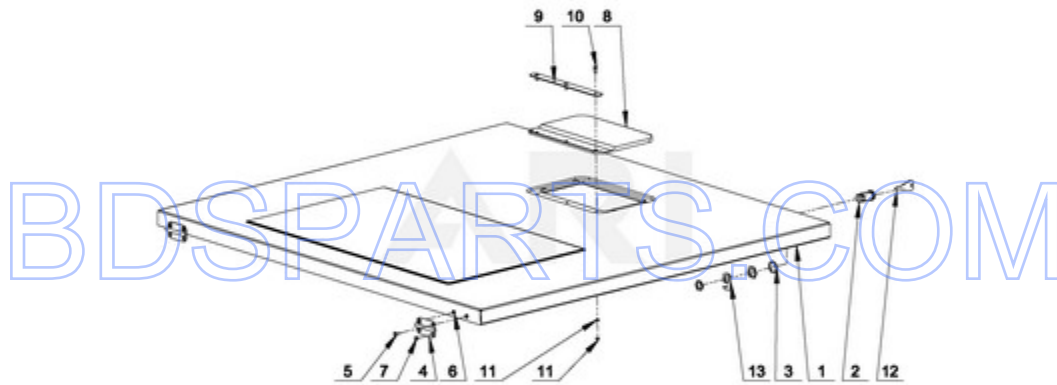

MFR80PDCTS - 04 - TOP COVER ASSEMBLY PARTS

TOP COVER ASSEMBLY PARTS

Ref #	Part #	Description	Qty	Context	Note	MSRP
8	23001003	DISPENSER COVER				
9	23001004	LATCH, SOAP HOPPER COVER				
2	23001006	DOOR LOCK				
12	23002673	KEY, DOOR LOCK				
3	23001007	WASHER				
13	23001009	HOOK, LOCK				
10	23001012	BOLT M4X12				
11	23001014	NUT M4				
4	23004103	HINGE				
6	23004093	RIVET BLIND NUT M4				
7	23004105	RIVET M4X6				
5	W10304856	BOLT M4X12				
1	W10684084	COVER, TOP				

BDSPARTS.COM