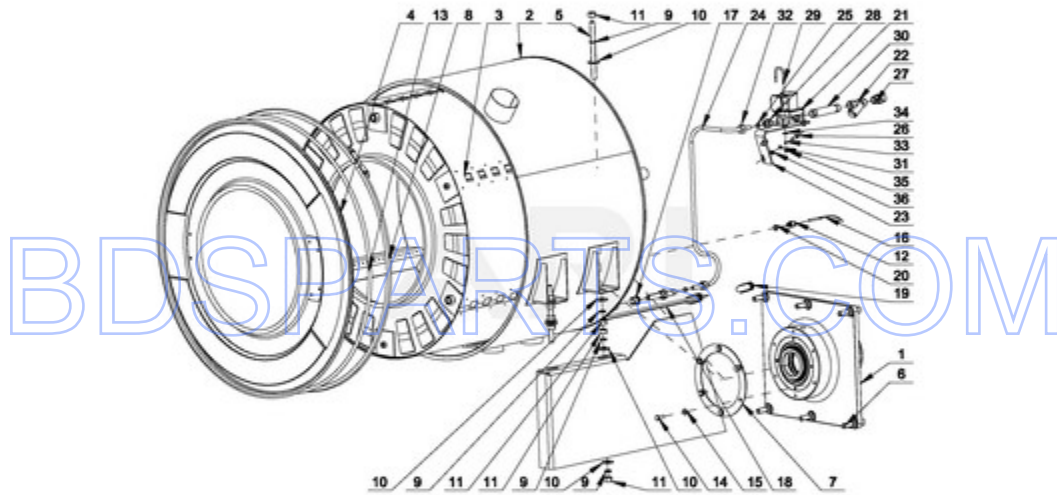

MFR80PDCTS - 11 - TUB AND DRUM PARTS

TUB AND DRUM PARTS

Ref #	Part #	Description	Qty	Context	Note	MSRP
15	23001201	WASHER M22X11X1				
31	23001265	WASHER M8				
26	23001264	BOLT M8X20				
19	23001594	HEATING ELEMENT HOLE PLUG				
20	23002179	WASHER				
14	23003354	BOLT M10X25				
36	23003769	WASHER M8				
35	23003773	NUT M6				
33	23002440	WASHER M6				
34	23003012	WASHER M6				
12	23003807	THERMOSTAT SENSOR HOLDER				
16	23003964	TEMPERATURE SENSOR				
29	23002433	HOLDER				
3	23003398	DRUM				
5	23003401	BOLT, ADJUSTING				
9	23003402	WASHER M17				
10	23003403	WASHER M17X40X3				
13	23002485	RING, SEAL (TUB)				
17	23002480	PLUG (3/4)				
30	23003408	TUBE				
22	23003410	STEAM FILTER 3/4"				
7	23003427	RING, SEALING				
18	23002482	HEATING ELEMENT 2X3000W				
11	23004281	NUT M16				
21B	W10286316	STEAM VALVE (COIL)				
25	W10667392	FASTENING CONE				
1	W10684085	BEARING ASSEMBLY (COMPLETE)				
2	W10684086	TUB				
4	23004057	PANEL, FRONT TUB (COMPLETE)				
6	23004291	BOLT M16X80				
8	23002484	RING, CLIP (TUB)				
18A	W10684088	HEATING ELEMENT 2X2000W				
21	23004282	STEAM VALVE 3/4" WITH COIL				
21A	W10553970	STEAM VALVE 3/4" WITHOUT COIL				
23	W10684092	BRACKET, STEAM VALVE				
24	W10684093	TUBE, STEAM				
27	23003411	PIPE NIPPLE				
28	23003171	ADAPTER				
32	W10667395	NUT