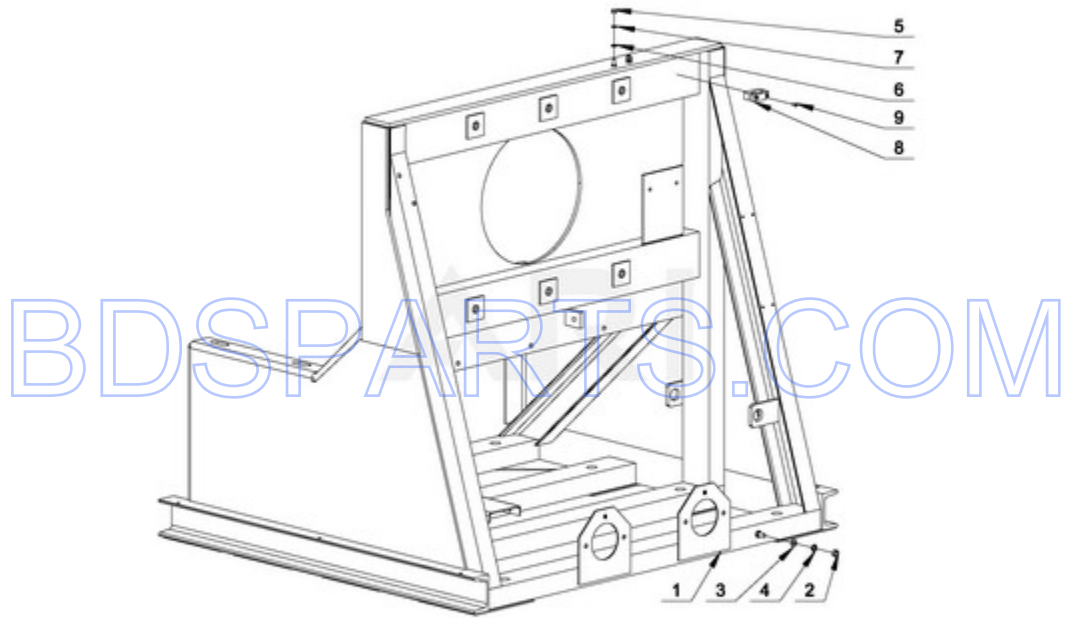

MFR80PDCTS - 02 - BASE FRAME PARTS

BASE FRAME PARTS

Ref #	Part #	Description	Qty	Context	Note	MSRP
9	23001361	BOLT M4X10				
5	23002280	NUT M6				
7	23002425	WASHER, LOCK M6				
6	23002424	WASHER M6.4				
2	23002487	NUT M8				
3	23001608	WASHER M8.4				
4	23002427	WASHER, LOCK M8				
8	23002428	CLIP, CABLE				
1	23004055	FRAME				