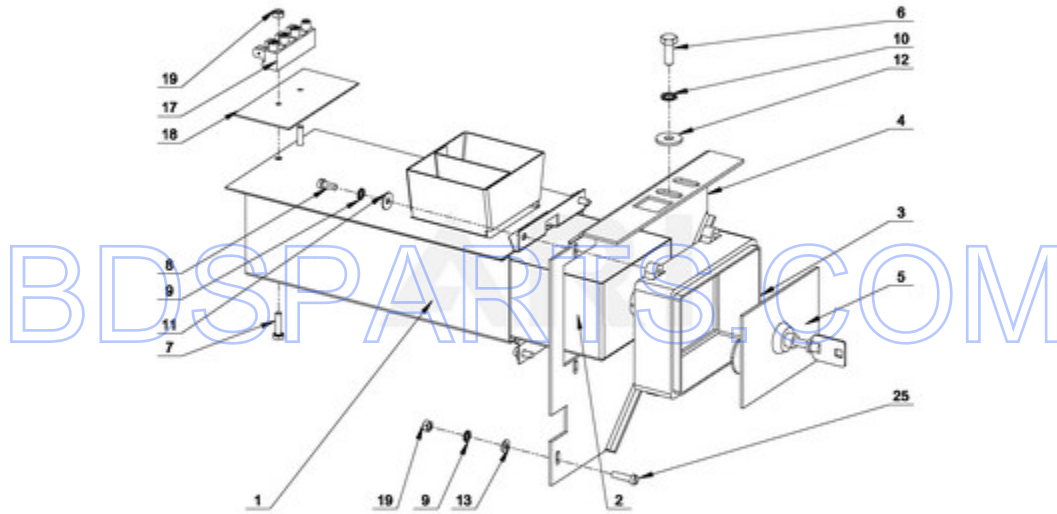

MFR80PDCTS - 10 - COIN VAULT PARTS

COIN VAULT PARTS

Ref #	Part #	Description	Qty	Context	Note	MSRP
NI	N/P	FOLLOWING PARTS NOT ILLUSTRATED				
25	23001012	BOLT M4X12				
17	23001113	TERMINAL BLOCK				
18	23001115	TERMINAL BLOCK INSULATION				
6	23002461	BOLT M6X16				
8	23002423	SCREW M4X10				
11	23002504	WASHER M4				
3	23003775	VAULT FRONT BEZEL				
4	23003776	COINBOX SUPPORT				
19	23003666	NUT M4				
12	23003012	WASHER M6				
10	23002756	LOCKWASHER, M6				
13	23002438	WASHER M4.3				
9	23002950	WASHER, LOCK M4				
7	23004095	BOLT M4X16				
2	23004128	COIN BOX VAULT				
NI	W10286299	EMERGENCY STOP INTERCONNECTION				
1	W10666589	COIN VAULT				
5	W10666590	COIN VAULT COVER				

BDS PARTS.COM