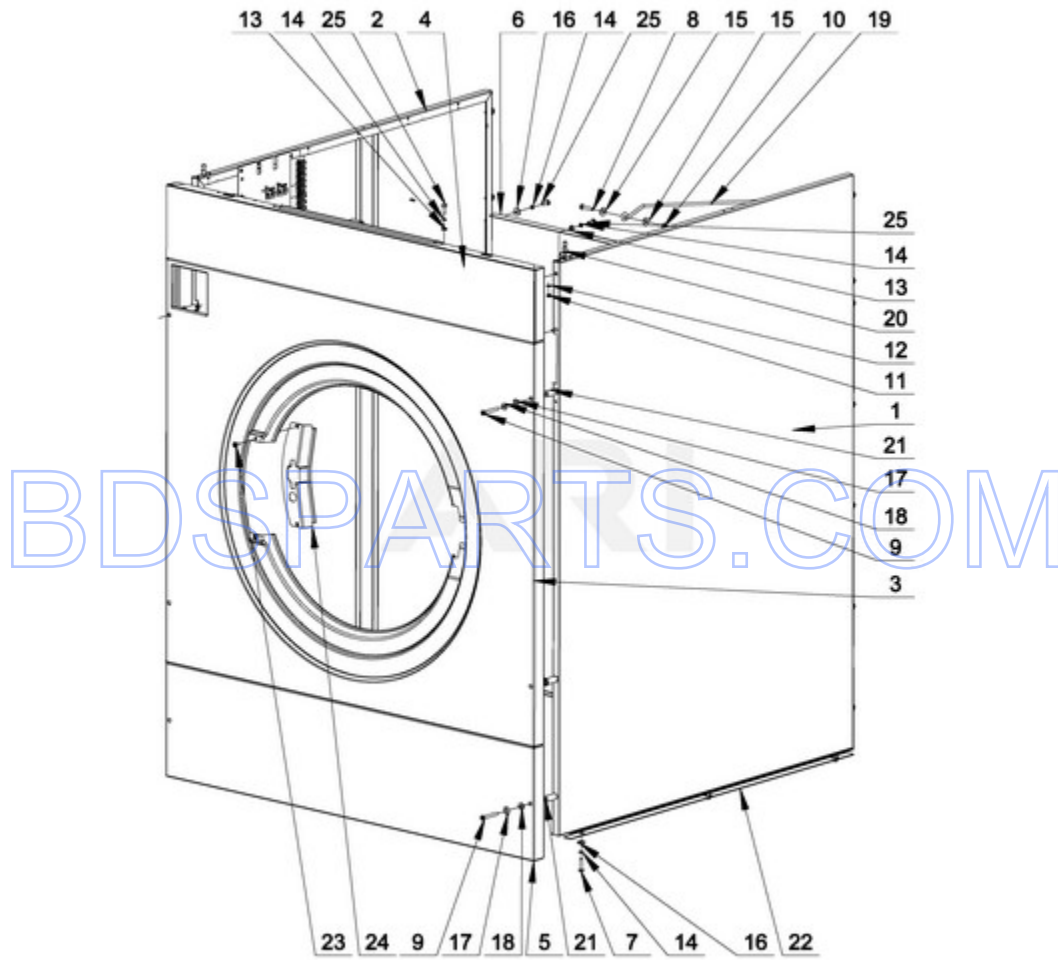

MFR80PDCTS - 02 - BASE FRAME PARTS

BASE FRAME PARTS

Ref #	Part #	Description	Qty	Context	Note	MSRP
9	23001361	BOLT M4X10				
5	23002280	NUT M6				
7	23002425	WASHER, LOCK M6				
6	23002424	WASHER M6.4				
2	23002487	NUT M8				
3	23001608	WASHER M8.4				
4	23002427	WASHER, LOCK M8				
8	23002428	CLIP, CABLE				
1	23004055	FRAME				

BDSPARTS.COM

MFR80PDCTS - 03 - CABINET PARTS

CABINET PARTS

Ref #	Part #	Description	Qty	Context	Note	MSRP
NI	N/P	FOLLOWING PARTS NOT ILLUSTRATED				
25	23002461	BOLT M6X16				
8	23002463	BOLT M6X30				
21	23002860	TUBE, DISTANCE				
20	23001332	ALIGNMENT PIN				
19	23001330	PROP ROD				
16	23002469	WASHER M6				
10	23003773	NUT M6				
14	23002440	WASHER M6				
7	23002861	BOLT M6 X 25				
12	23002862	WASHER M5.3				
15	23003012	WASHER M6				
13	23002756	LOCKWASHER, M6				
9	23002456	SCREW M6X50				
17	23002457	WASHER M6				
18	23002458	WASHER M15X7X2				
11	23003716	NUT M5				
NI	23004139	EMERGENCY STOP HARNESS (OPL)				
5	23002449	PANEL, SERVICE				
1	23004269	PANEL, RIGHT SIDE				
2	23004268	PANEL, LEFT SIDE				
3	W10684148	PANEL, FRONT				
4	W10684074	PANEL, CONTROL MCB				
6	23002450	PANEL, REAR				
22	23004272	SHIM				
23	W10666026	BOLT M5X12				
24	W10665809	DOOR LOCK COVER COMPLETE				
NI	W10510677	DOOR LOCK WIRING				
NI	W10684075	MAIN WIRING				

MFR80PDCTS - 04 - TOP COVER ASSEMBLY PARTS

TOP COVER ASSEMBLY PARTS

Ref #	Part #	Description	Qty	Context	Note	MSRP
8	23001003	DISPENSER COVER				
9	23001004	LATCH, SOAP HOPPER COVER				
2	23001006	DOOR LOCK				
12	23002673	KEY, DOOR LOCK				
3	23001007	WASHER				
13	23001009	HOOK, LOCK				
10	23001012	BOLT M4X12				
11	23001014	NUT M4				
4	23004103	HINGE				
6	23004093	RIVET BLIND NUT M4				
7	23004105	RIVET M4X6				
5	W10304856	BOLT M4X12				
1	W10684084	COVER, TOP				