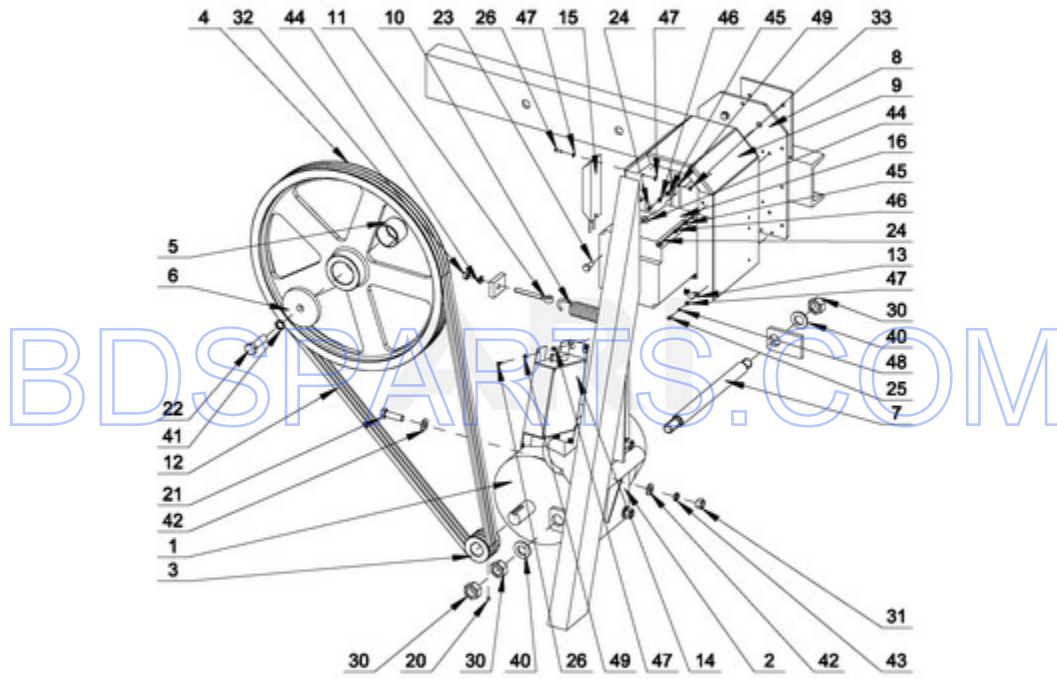

MFR80PDCTS - 12 - DRIVE PARTS

DRIVE PARTS

Ref #	Part #	Description	Qty	Context Note	MSRP
25	23001361	BOLT M4X10			
32	23001266	NUT M8			
45	23001708	WASHER M5.3			
44	23001203	WASHER M8.4X24X2			
43	23002658	WASHER M12			12.62
33	23003666	NUT M4			4.55
23	23002475	BOLT M8X20			7.07
47	23002438	WASHER M4.3			
49	23002950	WASHER, LOCK M4			
20	23002930	BOLT M6X6			
11	23004255	BOLT M8X80			
31	23003676	NUT M12			9.07
46	23002836	WASHER M5			
42	23001292	WASHER M13			7.87
22	23002931	BOLT M14X50			12.00
41	23001226	LOCK WASHER, SPRING M14			
5	23001274	RING, TOLERANCE			
4	23001285	V-PULLEY, DRUM (DIA. 450)			
16B	23004220	FAN, FREQUENCY INVERTER			235.28
48	23002400	WASHER M4			
16C	23004210	COMMUNICATION CABLE			
26	23001609	BOLT M4X12			
30	23003935	NUT M20			
13	23004021	CLAMP, CABLE			
21	23003079	BOLT M12X40			
16	23003986	FREQUENCY INVERTER 1X230V			
24	23001704	BOLT M5X10			
12	23003854	V-BELT (60HZ) LU			
9	23004017	SHIELD, FREQUENCY INVERTER			
15	23004024	BRAKE RESISTOR 1PHASE 240V			357.67
1	23004083	MOTOR 240V			
1A	W10684402	CABLE, MOTOR			49.47
2	23004283	PLATE, MOTOR			
3	23004284	V-PULLEY, MOTOR			
6	W10684094	WASHER M90X10			
7	23004286	SHAFT, MOTOR PLATE			
8	W10684095	BRACKET, FREQUENCY INVERTER			
10	23004256	SPRING			
14	W10684099	FILTER, FREQUENCY 3PHASE 400V			373.39