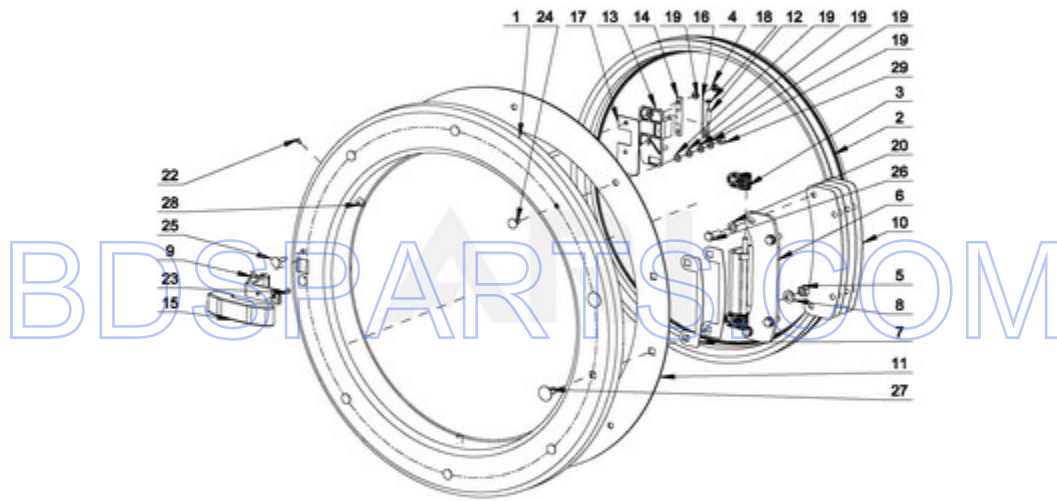

DOOR PARTS-STARTING WITH SERIES 16

Ref #	Part #	Description	Qty	Context Note	MSRP
14	23001168	SHAFT, LEVER			
16	23001169	SPRING, DOOR HANDLE			
18	23002499	WASHER			
13	23001370	HANDLE, DOOR BLOCK WITH PIN			
4	23002280	NUT M6			
19	23002424	WASHER M6.4			
22	23003811	SCREW			
23	23004113	BOLT M4X12			
20	23001608	WASHER M8.4			
26	23003419	SCREW M8X24			
17	23003420	SPACER			
9	23003979	DOOR HANDLE			
12	W10304861	TUBE			
8	W10285300	WASHER M10			
6	W10495940	DOOR HINGE			
15	23004239	DOOR HANDLE			
10	23004237	DOOR HINGE WASHER			
28	23004238	NUT M4			
1	W10285292	DOOR COMPLETE			
2	W10664567	DOOR GASKET			
3	W10285294	HINGE BLOCK			
5	23003048	NUT M10			
7	W10664569	HINGE BLOCK SHIM			
11	W10664571	DOOR REINFORCEMENT			
24	W10664572	BOLT M6X16			
25	W10285296	BOLT M6X25			
27	W10285298	BOLT M10X25			
29	23002392	NUT M6			

BDS PARTS.COM