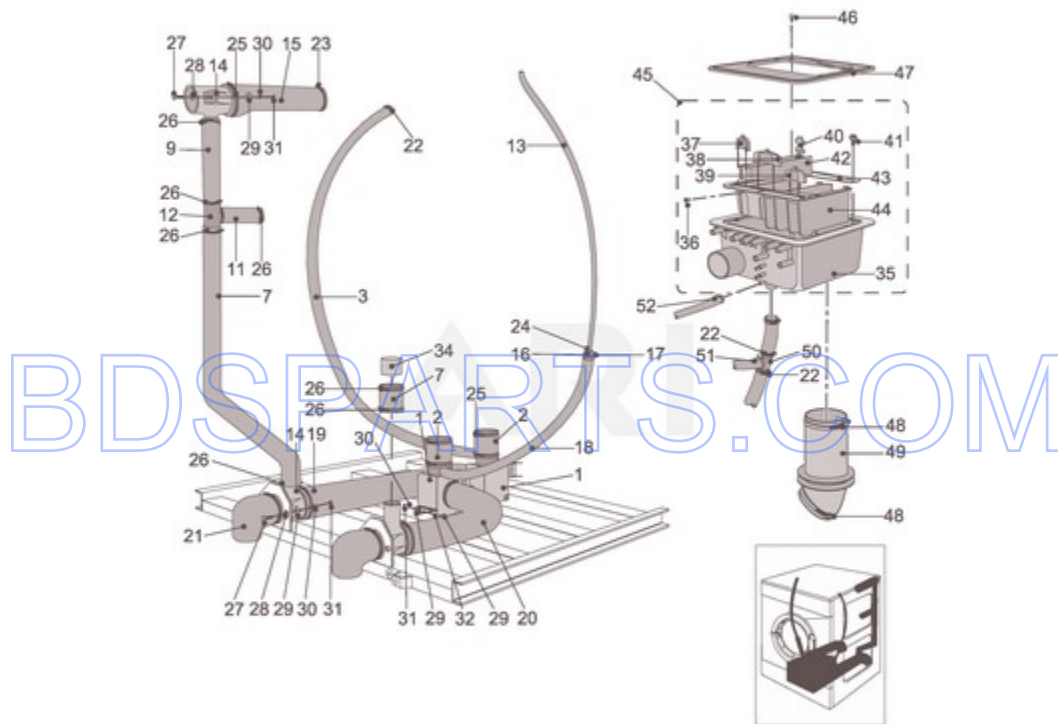

SOAP BOX, DRAIN AND HOSE ASSEMBLY PARTS

Ref #	Part #	Description	Qty	Context	Note	MSRP
47	23001015	SOAP HOPPER GASKET				
35	23001016	EXTERNAL SOAP HOPPER				
44	23001017	SOAP HOPPER INSERT				
40	23001018	SYPHON HOSE				
42	23001019	FABRIC SOFTENER INSERT				
43	23001020	INSERT RETAINER				
39	23001021	PREWASH DIVERTER				
38	23001022	MAINWASH DIVERTER				
37	23001023	FABRIC SOFTENER DIVERTER				
48	23001025	HOSE CLAMP (90-110)				
30	23001265	WASHER M8				
31	23001266	NUT M8				
1	23001244	DRAIN VALVE (COMPLETE)				
13	23001252	UPPER HOSE, PRESSURE SWITCH				
14	23001253	LARGE T				
12	23001255	SMALL T				
23	23001256	HOSE CLAMP (60-80)				
24	23001257	CLAMP, CORBIN (A5.5)				
25	23001258	HOSE CLAMP (70-90)				
17	23001259	HOSE CLAMP				
16	23001260	PRESSURE SWITCH HOSE FITTING				
26	23001261	HOSE CLAMP 32-50				
22	23001262	HOSE CLAMP (20-32)				
29	23002437	WASHER M8				
32	23002908	BOLT M8X120				
28	23003769	WASHER M8				
41	23003782	SCREW				
36	23003783	SCREW				
27	23002475	BOLT M8X20				
21	23002015	DRAIN ELBOW				
49	23004115	RUBBER, TUB SOAP HOPPER				
46	23003484	BOLT M5X16				
3	23001246	LOWER HOSE, PRESSURE SWITCH				
2	23003372	HOSE, OUTLET VALVE TUB				
7	23003375	HOSE, OVERFLOW				
11	23003379	HOSE, OVERFLOW				
18	23003380	ELBOW				
19	23003381	ELBOW, OUTLET				
20	23003382	ELBOW, OUTLET