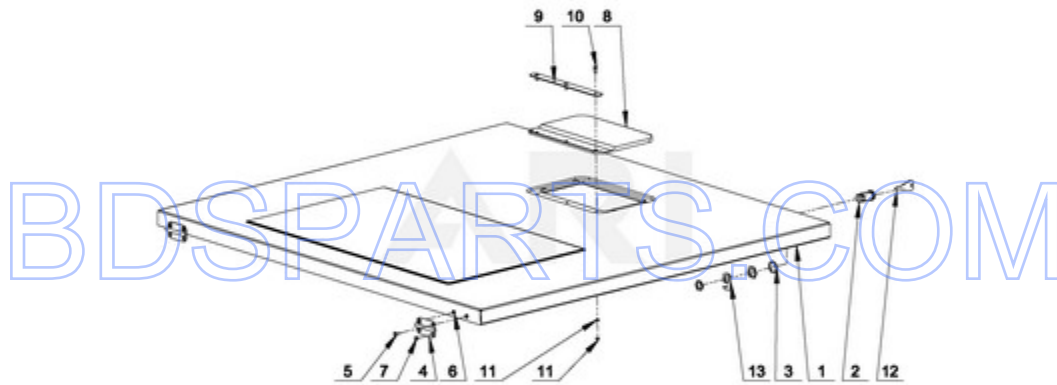

MFR80PNCTS - 04 - TOP COVER ASSEMBLY PARTS

TOP COVER ASSEMBLY PARTS

Ref #	Part #	Description	Qty	Context	Note	MSRP
8	23001003	DISPENSER COVER				
9	23001004	LATCH, SOAP HOPPER COVER				
2	23001006	DOOR LOCK				
12	23002673	KEY, DOOR LOCK				
3	23001007	WASHER				
13	23001009	HOOK, LOCK				
10	23001012	BOLT M4X12				
11	23001014	NUT M4				
4	23004103	HINGE				
6	23004093	RIVET BLIND NUT M4				
7	23004105	RIVET M4X6				
5	W10304856	BOLT M4X12				
1	W10684084	COVER, TOP				

BDSPARTS.COM