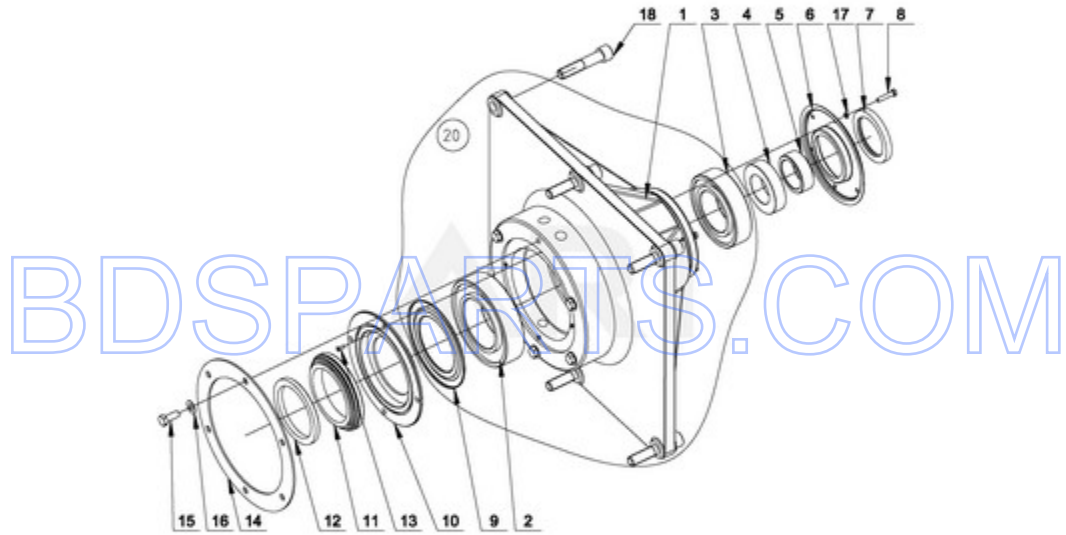

MFR80PNCTS - 13 - TRUNNION PARTS

TRUNNION PARTS

Ref #	Part #	Description	Qty	Context	Note	MSRP
17	23001158	WASHER M6				
13	23001372	SCREW M4X10				
16	23001201	WASHER M22X11X1				
15	23003354	BOLT M10X25				
2	23001210	BEARING, FRONT				
3	23001211	BEARING, REAR				
12	23001212	RING, SEAL				
11	23001213	SEAL, WATER				
4	23001218	RING, SPACER				
5	23001219	RING, BUSHING				
7	23001220	SEAL, AXIAL				
6	23001221	HOLDER AXIAL SEAL				
8	23002649	BOLT M6X12				
1	23003425	TRUNNION				
10	23003426	HOLDER AXIAL SEAL				
14	23003427	RING, SEALING				
18	23004291	BOLT M16X80				
9	23003815	RING, AXIAL				
20	W10684107	HOUSE, BEARING				

BDS PARTS.COM