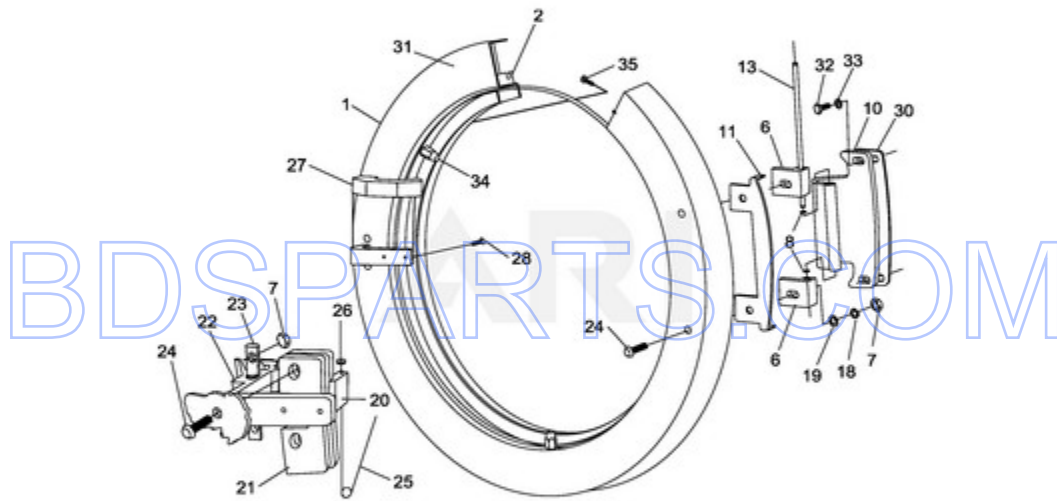

DOOR PARTS-PRIOR TO SERIES 16

Ref #	Part #	Description	Qty	Context Note	MSRP
18	23001158	WASHER M6			
23	23001168	SHAFT, LEVER			
25	23001169	SPRING, DOOR HANDLE			
26	23002499	WASHER			
20	23001370	HANDLE, DOOR BLOCK WITH PIN			
7	23002280	NUT M6			
19	23002424	WASHER M6.4			
35	23003811	SCREW			
6	23003545	HINGE BLOCK			
11	23004110	HINGE BLOCK WASHER			
13	23004112	DOOR PIN			
28	23004113	BOLT M4X12			
24	23002937	SCREW M6X26			
33	23001608	WASHER M8.4			
2	23003413	GASKET, DOOR			
32	23003419	SCREW M8X24			
8	23002727	WASHER M8			
21	23003420	SPACER			
22	23003979	DOOR HANDLE			
1	23004236	DOOR			
10	W10495940	DOOR HINGE			
27	23004239	DOOR HANDLE			
30	23004237	DOOR HINGE WASHER			
31	23004240	DOOR REINFORCEMENT			
34	23004238	NUT M4			

BDS PARTS.COM