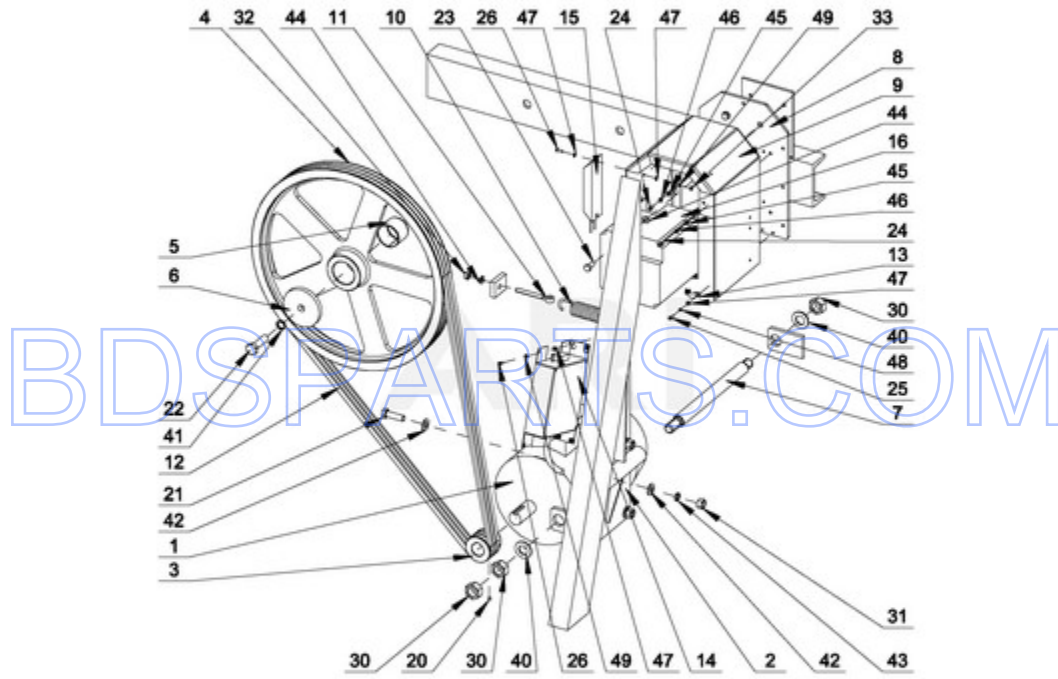

MFR80PNCTS - 11 - DRIVE PARTS

DRIVE PARTS

Ref #	Part #	Description	Qty	Context	Note	MSRP
25	23001361	BOLT M4X10				
32	23001266	NUT M8				
45	23001708	WASHER M5.3				
44	23001203	WASHER M8.4X24X2				
43	23002658	WASHER M12				
33	23003666	NUT M4				
23	23002475	BOLT M8X20				
47	23002438	WASHER M4.3				
49	23002950	WASHER, LOCK M4				
20	23002930	BOLT M6X6				
11	23004255	BOLT M8X80				
31	23003676	NUT M12				
46	23002836	WASHER M5				
42	23001292	WASHER M13				
22	23002931	BOLT M14X50				
41	23001226	LOCK WASHER, SPRING M14				
5	23001274	RING, TOLERANCE				
4	23001285	V-PULLEY, DRUM (DIA. 450)				
16B	23004220	FAN, FREQUENCY INVERTER				
48	23002400	WASHER M4				
16C	23004210	COMMUNICATION CABLE				
26	23001609	BOLT M4X12				
30	23003935	NUT M20				
13	23004021	CLAMP, CABLE				
21	23003079	BOLT M12X40				
16	23003986	FREQUENCY INVERTER 1X230V				
24	23001704	BOLT M5X10				
12	23003854	V-BELT (60HZ) LU				
9	23004017	SHIELD, FREQUENCY INVERTER				
15	23004024	BRAKE RESISTOR 1PHASE 240V				
1	23004083	MOTOR 240V				
1A	W10684402	CABLE, MOTOR				
2	23004283	PLATE, MOTOR				
3	23004284	V-PULLEY, MOTOR				
6	W10684094	WASHER M90X10				
7	23004286	SHAFT, MOTOR PLATE				
8	W10684095	BRACKET, FREQUENCY INVERTER				
10	23004256	SPRING				
14	W10684099	FILTER, FREQUENCY 3PHASE 400V