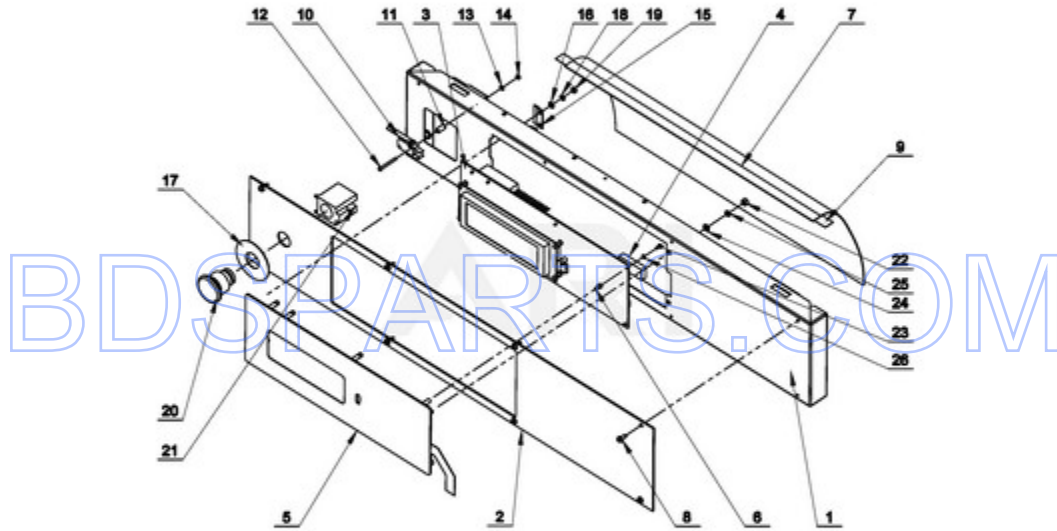

MFR80PNCTS - 09 - CONTROL PANEL PARTS

CONTROL PANEL PARTS

Ref #	Part #	Description	Qty	Context Note	MSRP
10	23001145	SWITCH, DOOR CLOSED			
23	23002869	BOLT M3X6			
24	23002862	WASHER M5.3			
19	23003666	NUT M4			
14	23002958	NUT M3			
8	23003810	SCREW M4X13			
12	23003652	BOLT M3X30			
11	23003653	SPACER			
13	23003654	WASHER M3.2			
16	23002438	WASHER M4.3			
9	23004126	DOUBLE-SIDED TAPE			
18	23002426	WASHER, LOCK M4			
3	23003991	MC4 OPL CCU			
3A	W10286300	MC5 OPL CCU			
4	W10165009	MC4 OPL PROGRAM CHIP			
4A	W10304859	MC5 OPL PROGRAM CHIP			
5	23004133	MEMBRANE SWITCH			
6	23004134	SPACER M3X5X3			
15	23003871	MOUNTING BRACKET			
17	23002330	STOP SWITCH BUTTON			
20	23004136	STOP SWITCH BUTTON			
21	23004137	STOP SWITCH			
25	23002836	WASHER M5			
22	23001334	NUT M5			
7	23002877	SHIELD, RAIN			
26	23002870	WASHER, LOCK M3			
1	23004278	PANEL, CONTROL			
2	23004279	PANEL, FACIA			

BDS PARTS.COM