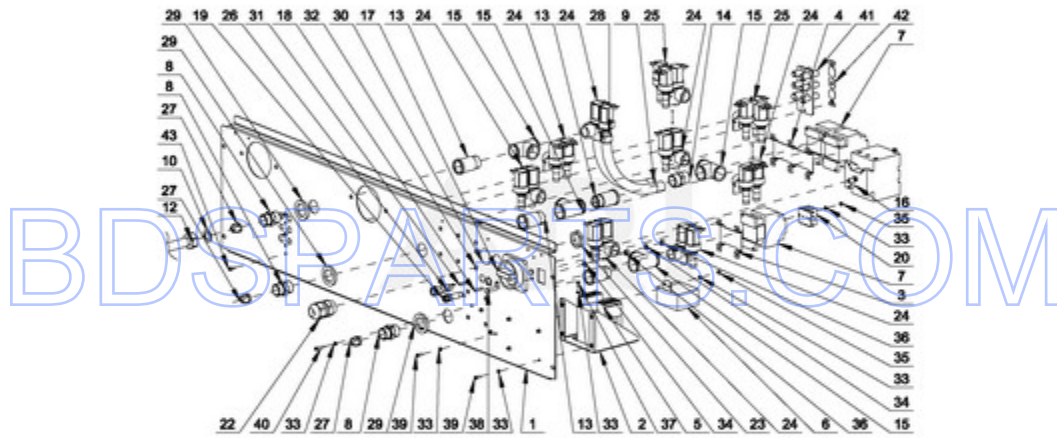

MFR80PNCTS - 12 - WATER VALVE AND REAR PANEL PARTS

WATER VALVE AND REAR PANEL PARTS

Ref #	Part #	Description	Qty	Context	Note	MSRP
NI	N/P	FOLLOWING PARTS NOT ILLUSTRATED				
39	23001361	BOLT M4X10				
28	23001506	HOSE CLAMP (12-22)				
9	23001507	HOSE, INLET				
24	23001455	2-WAY INLET VALVE				
19	23001462	FUSE HOLDER (5X20MM)				
14	23001482	NIPPLE (3/4" PIPE THREAD)				
29	23001483	WASHER M28X42X5				
13	23001484	EXTENSION (3/4" PIPE THREAD)				
15	23001485	TEE (3/4" PIPE THREAD)				
36	23001312	NUT M6				
7	23003750	CONTACTOR LC1 D09M7				
20	23002959	ELECTRIC HEAT TERMINAL BOARD				
38	23002806	BOLT M6X25				
25	23001533	3-WAY INLET VALVE				
26	23002210	FUSE HOLDER (6X32MM)				
18	23002919	FUSE 0.5A 250V				
10	23002921	WASHER, FILL HOSE				
27	23002922	FILTER SCREEN				
12	23001486	HOSE, WATER INLET				
30	23002243	PLUG				
34	23002425	WASHER, LOCK M6				
35	23003666	NUT M4				
43	23003810	SCREW M4X13				
33	23002950	WASHER, LOCK M4				
2	23004316	BRACKET, TRANSFORMER				
3	23004161	BRACKET, CONTACTOR				
22	23002211	SWIVEL, CABLE				
23	23003138	NUT, CABLE SWIVEL				
37	23001682	BOLT M4X8				
17	23003497	MAIN SWITCH KNOB				
41	W10223169	CHEMICAL INJECTION MANIFOLD				
42	14227179	MANIFOLD MOUNTING PLATE				
16A	23003502	MAIN SWITCH 63A (STEAM HEATING - 230V/400V)				
16	23003503	MAIN SWITCH 80A (230V)				
16B	23003505	MAIN SWITCH 63A (FOURTH POLE)				
6	23004406	FILTER, MCG				
32	23002467	RIVET M4X6.6