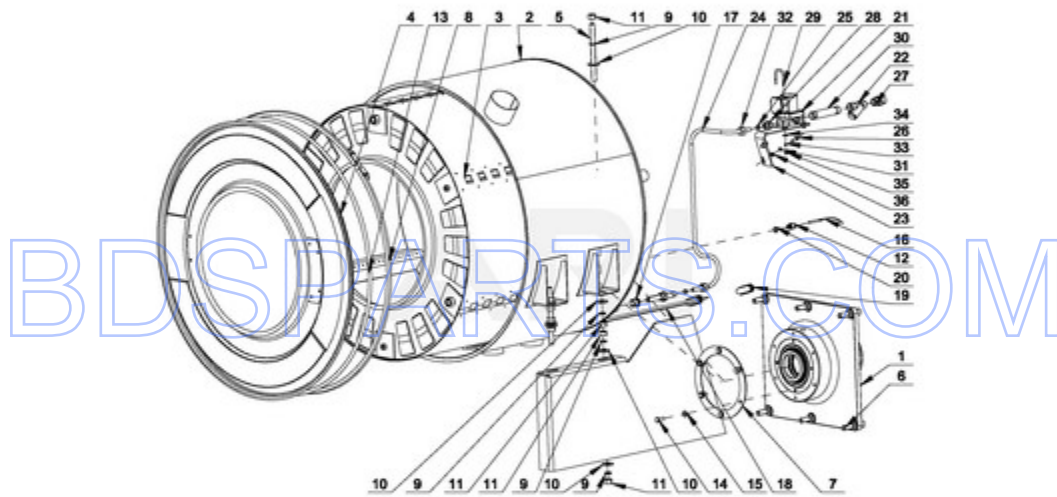

MFR80PNCTS - 10 - TUB AND DRUM PARTS

TUB AND DRUM PARTS

Ref #	Part #	Description	Qty	Context	Note	MSRP
15	23001201	WASHER M22X11X1				
31	23001265	WASHER M8				
26	23001264	BOLT M8X20				
19	23001594	HEATING ELEMENT HOLE PLUG				
20	23002179	WASHER				
14	23003354	BOLT M10X25				
36	23003769	WASHER M8				
35	23003773	NUT M6				
33	23002440	WASHER M6				
34	23003012	WASHER M6				
12	23003807	THERMOSTAT SENSOR HOLDER				
16	23003964	TEMPERATURE SENSOR				
29	23002433	HOLDER				
3	23003398	DRUM				
5	23003401	BOLT, ADJUSTING				
9	23003402	WASHER M17				
10	23003403	WASHER M17X40X3				
13	23002485	RING, SEAL (TUB)				
17	23002480	PLUG (3/4)				
30	23003408	TUBE				
22	23003410	STEAM FILTER 3/4"				
7	23003427	RING, SEALING				
18	23002482	HEATING ELEMENT 2X3000W				
11	23004281	NUT M16				
21B	W10286316	STEAM VALVE (COIL)				
25	W10667392	FASTENING CONE				
1	W10684085	BEARING ASSEMBLY (COMPLETE)				
2	W10684086	TUB				
4	23004057	PANEL, FRONT TUB (COMPLETE)				
6	23004291	BOLT M16X80				
8	23002484	RING, CLIP (TUB)				
18A	W10684088	HEATING ELEMENT 2X2000W				
21	23004282	STEAM VALVE 3/4" WITH COIL				
21A	W10553970	STEAM VALVE 3/4" WITHOUT COIL				
23	W10684092	BRACKET, STEAM VALVE				
24	W10684093	TUBE, STEAM				
27	23003411	PIPE NIPPLE				
28	23003171	ADAPTER				
32	W10667395	NUT