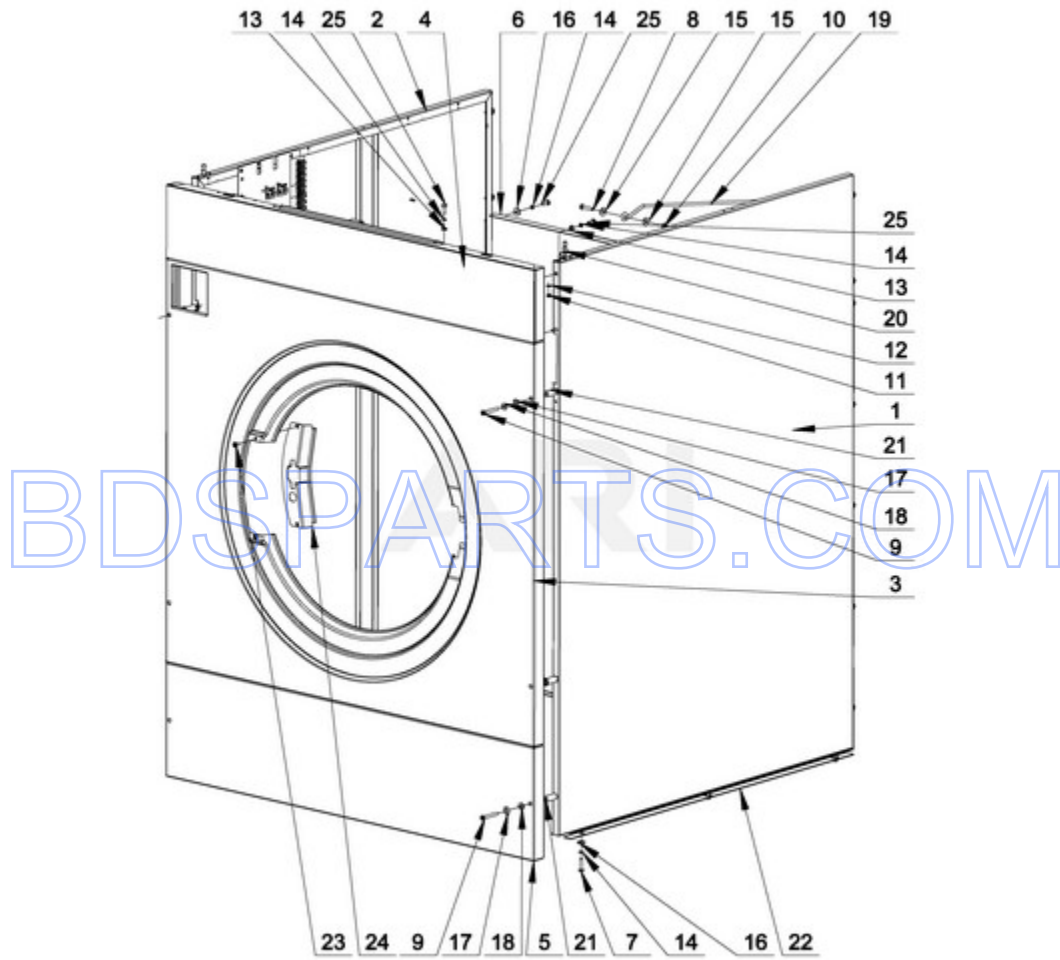

MFR80PNCTS - 02 - BASE FRAME PARTS

BASE FRAME PARTS

Ref #	Part #	Description	Qty	Context	Note	MSRP
9	23001361	BOLT M4X10				
5	23002280	NUT M6				
7	23002425	WASHER, LOCK M6				
6	23002424	WASHER M6.4				
2	23002487	NUT M8				
3	23001608	WASHER M8.4				
4	23002427	WASHER, LOCK M8				
8	23002428	CLIP, CABLE				
1	23004055	FRAME				

BDSPARTS.COM

MFR80PNCTS - 03 - CABINET PARTS

CABINET PARTS

Ref #	Part #	Description	Qty	Context	Note	MSRP
NI	N/P	FOLLOWING PARTS NOT ILLUSTRATED				
25	23002461	BOLT M6X16				
8	23002463	BOLT M6X30				
21	23002860	TUBE, DISTANCE				
20	23001332	ALIGNMENT PIN				
19	23001330	PROP ROD				
16	23002469	WASHER M6				
10	23003773	NUT M6				
14	23002440	WASHER M6				
7	23002861	BOLT M6 X 25				
12	23002862	WASHER M5.3				
15	23003012	WASHER M6				
13	23002756	LOCKWASHER, M6				
9	23002456	SCREW M6X50				
17	23002457	WASHER M6				
18	23002458	WASHER M15X7X2				
11	23003716	NUT M5				
NI	23004139	EMERGENCY STOP HARNESS (OPL)				
5	23002449	PANEL, SERVICE				
1	23004269	PANEL, RIGHT SIDE				
2	23004268	PANEL, LEFT SIDE				
3	W10684148	PANEL, FRONT				
4	W10684074	PANEL, CONTROL MCB				
6	23002450	PANEL, REAR				
22	23004272	SHIM				
23	W10666026	BOLT M5X12				
24	W10665809	DOOR LOCK COVER COMPLETE				
NI	W10510677	DOOR LOCK WIRING				
NI	W10684075	MAIN WIRING				

MFR80PNCTS - 04 - TOP COVER ASSEMBLY PARTS

TOP COVER ASSEMBLY PARTS

Ref #	Part #	Description	Qty	Context	Note	MSRP
8	23001003	DISPENSER COVER				
9	23001004	LATCH, SOAP HOPPER COVER				
2	23001006	DOOR LOCK				
12	23002673	KEY, DOOR LOCK				
3	23001007	WASHER				
13	23001009	HOOK, LOCK				
10	23001012	BOLT M4X12				
11	23001014	NUT M4				
4	23004103	HINGE				
6	23004093	RIVET BLIND NUT M4				
7	23004105	RIVET M4X6				
5	W10304856	BOLT M4X12				
1	W10684084	COVER, TOP				