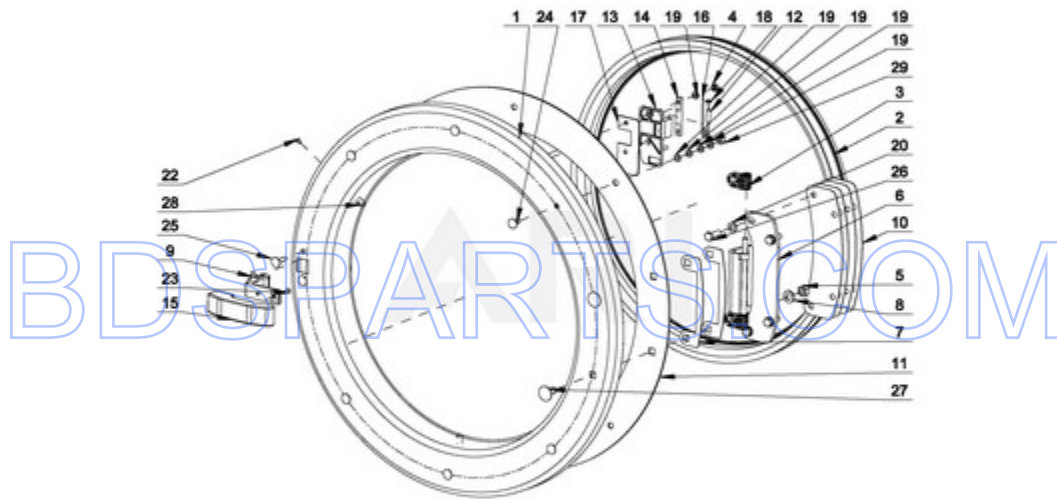

DOOR PARTS-STARTING WITH SERIES 16

Ref #	Part #	Description	Qty	Context Note	MSRP
14	23001168	SHAFT, LEVER			
16	23001169	SPRING, DOOR HANDLE			
18	23002499	WASHER			
13	23001370	HANDLE, DOOR BLOCK WITH PIN			
4	23002280	NUT M6			
19	23002424	WASHER M6.4			
22	23003811	SCREW			
23	23004113	BOLT M4X12			
20	23001608	WASHER M8.4			
26	23003419	SCREW M8X24			
17	23003420	SPACER			
9	23003979	DOOR HANDLE			
12	W10304861	TUBE			
8	W10285300	WASHER M10			
6	W10495940	DOOR HINGE			
15	23004239	DOOR HANDLE			
10	23004237	DOOR HINGE WASHER			
28	23004238	NUT M4			
1	W10285292	DOOR COMPLETE			
2	W10664567	DOOR GASKET			
3	W10285294	HINGE BLOCK			
5	23003048	NUT M10			
7	W10664569	HINGE BLOCK SHIM			
11	W10664571	DOOR REINFORCEMENT			
24	W10664572	BOLT M6X16			
25	W10285296	BOLT M6X25			
27	W10285298	BOLT M10X25			
29	23002392	NUT M6			

BDS PARTS.COM