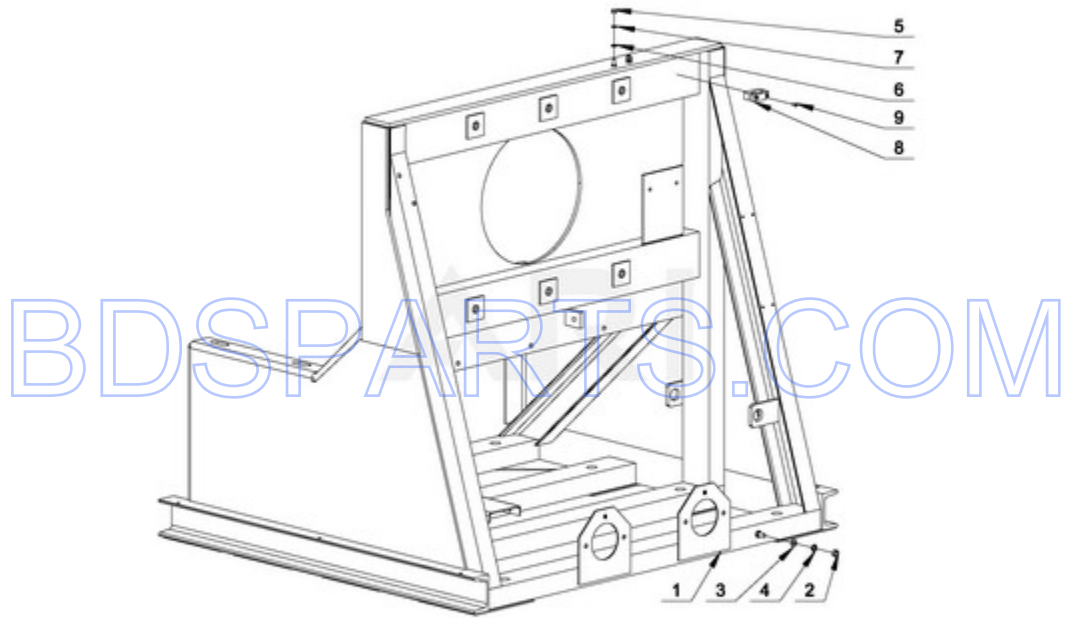

MFR80PNCTS - 02 - BASE FRAME PARTS

BASE FRAME PARTS

Ref #	Part #	Description	Qty	Context	Note	MSRP
9	23001361	BOLT M4X10				
5	23002280	NUT M6				
7	23002425	WASHER, LOCK M6				
6	23002424	WASHER M6.4				
2	23002487	NUT M8				
3	23001608	WASHER M8.4				
4	23002427	WASHER, LOCK M8				
8	23002428	CLIP, CABLE				
1	23004055	FRAME				

BDSPARTS.COM

MFR80PNCTS - 03 - CABINET PARTS

CABINET PARTS

Ref #	Part #	Description	Qty	Context	Note	MSRP
NI	N/P	FOLLOWING PARTS NOT ILLUSTRATED				
25	23002461	BOLT M6X16				
8	23002463	BOLT M6X30				
21	23002860	TUBE, DISTANCE				
20	23001332	ALIGNMENT PIN				
19	23001330	PROP ROD				
16	23002469	WASHER M6				
10	23003773	NUT M6				
14	23002440	WASHER M6				
7	23002861	BOLT M6 X 25				
12	23002862	WASHER M5.3				
15	23003012	WASHER M6				
13	23002756	LOCKWASHER, M6				
9	23002456	SCREW M6X50				
17	23002457	WASHER M6				
18	23002458	WASHER M15X7X2				
11	23003716	NUT M5				
NI	23004139	EMERGENCY STOP HARNESS (OPL)				
5	23002449	PANEL, SERVICE				
1	23004269	PANEL, RIGHT SIDE				
2	23004268	PANEL, LEFT SIDE				
3	W10684148	PANEL, FRONT				
4	W10684074	PANEL, CONTROL MCB				
6	23002450	PANEL, REAR				
22	23004272	SHIM				
23	W10666026	BOLT M5X12				
24	W10665809	DOOR LOCK COVER COMPLETE				
NI	W10510677	DOOR LOCK WIRING				
NI	W10684075	MAIN WIRING				