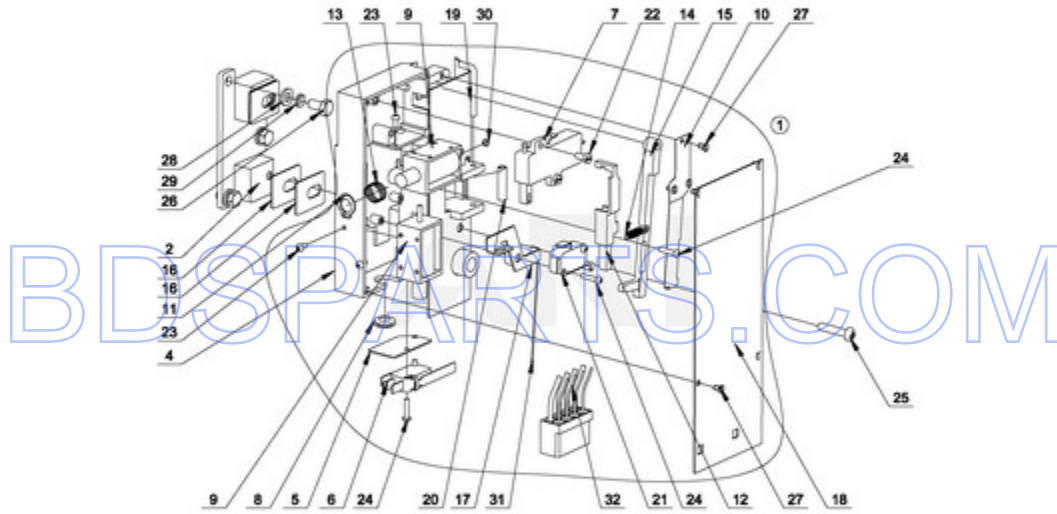

MFR80PNCTS - 04 - TOP COVER ASSEMBLY PARTS

TOP COVER ASSEMBLY PARTS

Ref #	Part #	Description	Qty	Context	Note	MSRP
8	23001003	DISPENSER COVER				
9	23001004	LATCH, SOAP HOPPER COVER				
2	23001006	DOOR LOCK				
12	23002673	KEY, DOOR LOCK				
3	23001007	WASHER				
13	23001009	HOOK, LOCK				
10	23001012	BOLT M4X12				
11	23001014	NUT M4				
4	23004103	HINGE				
6	23004093	RIVET BLIND NUT M4				
7	23004105	RIVET M4X6				
5	W10304856	BOLT M4X12				
1	W10684084	COVER, TOP				

BDSPARTS.COM

MFR80PNCTS - 05 - DOOR LOCK ASSEMBLY PARTS

DOOR LOCK ASSEMBLY PARTS

Ref #	Part #	Description	Qty	Context Note	MSRP
1	Y23002897	DOOR LOCK COMPLETE			
24	23001131	BOLT M3X14			
7	23001135	BIMETAL SWITCH ASSEMBLY			
30	23001136	WASHER M5.1X3.3X0.1			
11	23001137	SNAP RING			
12	23001140	LOCKING, BAR			
19	23001142	LATCH ROLLER PIN			
20	23001143	LATCH ROLLER			
6	23001145	SWITCH, DOOR CLOSED			
9	23001146	SOLENOID			
10	23001149	LEAF SPRING			
31	23001152	EMERGENCY OPENING CORD			
2	23001156	SPACER, LOCK			
26	23001157	BOLT, M6 X 12			
29	23001158	WASHER M6			
16	23001368	HINGE BLOCK SHIM			
4	Y23002898	DOOR LOCK HOUSING			
15	23002899	ACTUATOR ARM			
14	23002900	SPRING, LOCKING PART			
13	23002903	SPRING, SOLENOID			
21	23002337	MICROSWITCH			
23	23002869	BOLT M3X6			
28	23002424	WASHER M6.4			
22	23003114	BOLT M4X8			
27	23003113	SCREW M3X6			
32	23002905	DOOR LOCK WIRE HARNESS MC4			
5	23003863	MICROSWITCH PLATE			
8	23002479	CABLE PASSAGE			
18	W10357120	DOOR LOCK COVER PLATE			
17	23002902	EMERGENCY OPENING LEVER			
25	W10666110	BOLT M5X35			