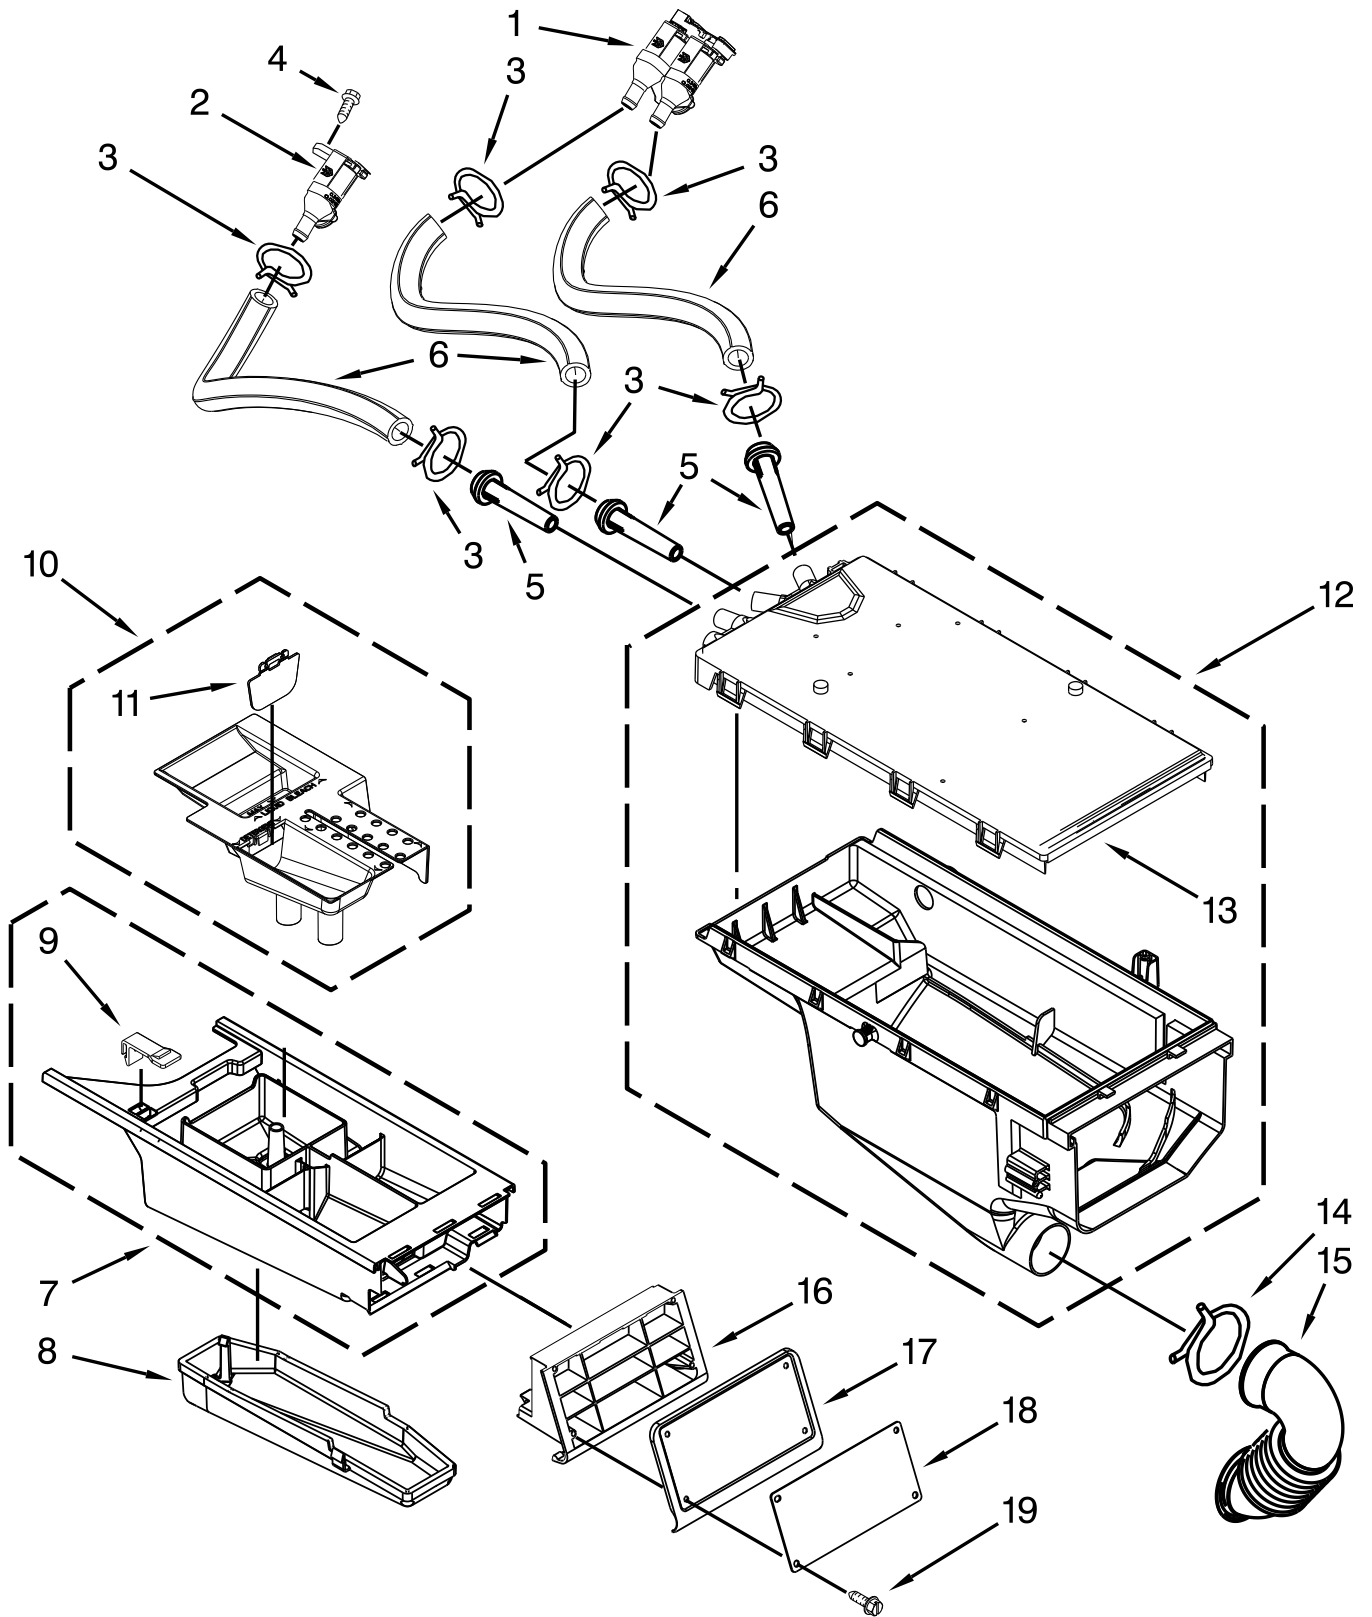

DISPENSER PARTS

DISPENSER PARTS

<u>Illus.</u> <u>No.</u>	<u>Part No.</u>	<u>Description</u>	<u>Illus.</u> <u>No.</u>	<u>Part No.</u>	<u>Description</u>	<u>Illus.</u> <u>No.</u>	<u>Part No.</u>	<u>Description</u>
1	W10212596	Valve, Water Inlet (Double)	8	8540399	Cover, Detergent Drawer	14	8281276	Clamp, Hose
2	W10212598	Valve, Water Inlet (Single)	9	W10198458	Tab, Drawer Release	15	8540063	Hose, Dispenser To Tub
3	370450	Clamp, Hose	10	W10407371	Siphon, Bleach/Softener	16	W10137432	Handle, Drawer
4	8540282	Screw	11	W10298953	Door, Living Hinge	17	W10137460	Cover, Handle
5	8183181	Nozzle, Inlet	12	W10212603	Dispenser, Outer Housing	18	W10137430	Facia/Overlay, Drawer
6	W10212611	Hose, Valve To Dispenser	13	W10212604	Plate, Distribution	19	W10137456	Screw
7	8540402	Drawer, Detergent