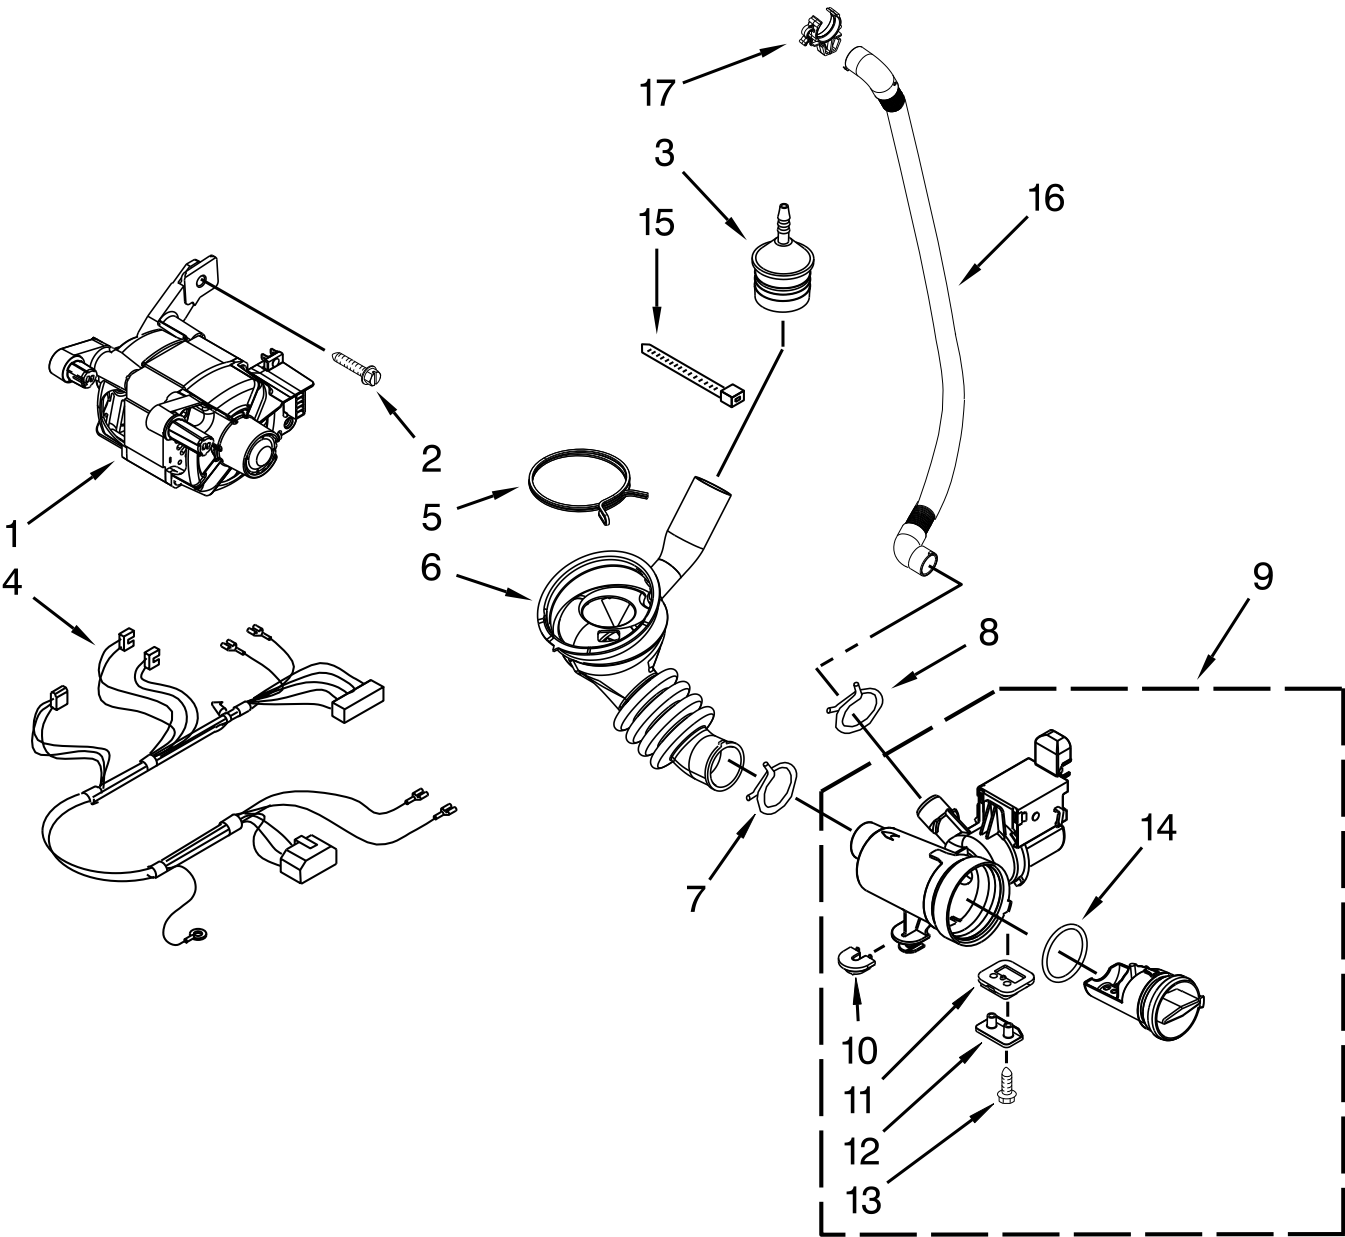

METER CASE PARTS

METER CASE PARTS

<u>Illus.</u> <u>No.</u>	<u>Part No.</u>	<u>Description</u>	<u>Illus.</u> <u>No.</u>	<u>Part No.</u>	<u>Description</u>	<u>Illus.</u> <u>No.</u>	<u>Part No.</u>	<u>Description</u>
1	W10171128	Meter Case	7	W10131838	Switch, Vault Service Door	12	W10145154	Cam, Commercial Lock
2	W10133242	Assembly, Single Coin Drop	8	W10133508	Bracket, Service Switch	13	W10137448	Cushion, Meter Case
3	W10130178	Sensor Assembly, Coin Optic	9	W10139210	Screw	14	3349065	Bolt
4	W10142655	Screw	10	W10139456	Wire Harness, Sensor Switch	15	3347825	Plate, Mounting
5	W10137319	Bolt, Hex Bar	11	3351136	Assembly, Service Door	16	98445	Screw
6	W10068270	Washer, Lock						

TUB AND BASKET PARTS

TUB AND BASKET PARTS

<u>Illus.</u> <u>No.</u>	<u>Part No.</u>	<u>Description</u>	<u>Illus.</u> <u>No.</u>	<u>Part No.</u>	<u>Description</u>	<u>Illus.</u> <u>No.</u>	<u>Part No.</u>	<u>Description</u>
1	8533999	Nut, Pulley	10	8540090	Gasket, Tub	18	W10259288	Bolt Assembly, Counterweight Center Hole
2	8540088C	Pulley	11	W10303571	Basket, Complete	19	W10015830	Absorber, Shock
3	W10260319	Belt, Drive	12	W10118982	Baffle, Tub	20	8540092	Clamp, Tub
4	W10223198	Counterweight, Front	13	W10142721	Ventilation, Connector	21	W10266965	Tub, Front
5	W10142720	Pipe, Ventilation	14	W10142722	Flap, Ventilation	22	8540072	Nut, Push-In
6	8540010	Clamp, Vent Hose	15	W10246531	Screw, Rear Counterweight	23	W10176659	Control, Negative Thermistor
7	8540019	Hose, Exhaust	16	W10010360	Spring, Suspension	24	8540766	Seal, Rubber
8	W10303574	Tub, Rear	17	W10094780	Screw	25	8540382	Screw
9	W10200747	Counterweight, Rear				26	8540342	Assembly, Crosspiece

PUMP AND MOTOR PARTS

PUMP AND MOTOR PARTS

<u>Illus.</u> <u>No.</u>	<u>Part No.</u>	<u>Description</u>
1	W10171927	Motor, Drive
2	8540134	Bolt, Motor
3	W10405608	Trap, Air
4	W10201879	Harness, Motor
5	8181734	Clamp, Hose
6	8540012	Hose, Tub to Pump
7	370448	Clamp, Hose