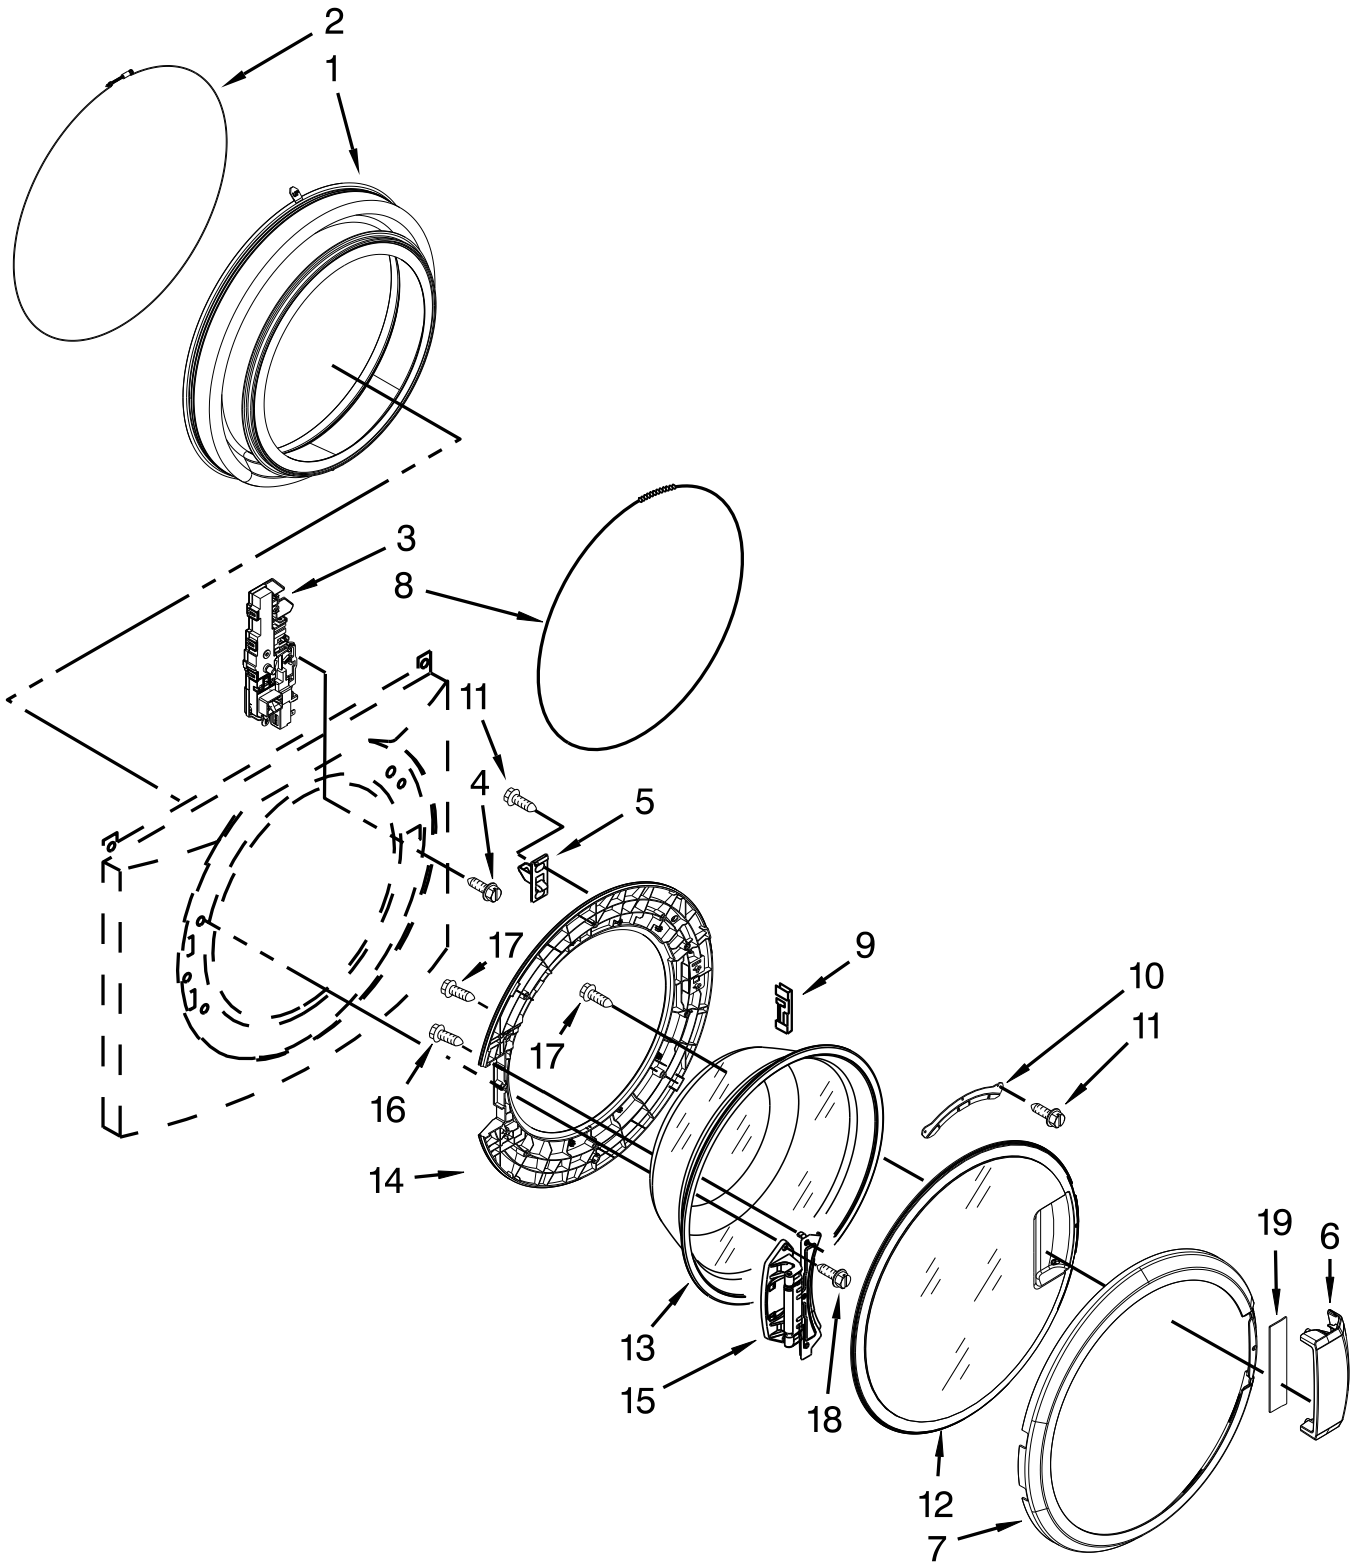

DOOR PARTS

DOOR PARTS

<u>Illus.</u> <u>No.</u>	<u>Part No.</u>	<u>Description</u>
1	W10311051	Bellow
2	8540108	Clamp, Bellow To Tub
3	W10375379	Lock, Door
4	8540725	Screw
5	8540221	Hook, Door
6	W10117474	Handle, Door
7	W10198440	Trim Ring, Outer Door

<u>Illus.</u> <u>No.</u>	<u>Part No.</u>	<u>Description</u>
8	W10217563	Clamp, Bellow To Front Panel
9	8540115	Clamp, Support
10	8540114	Clamp, Glass
11	8540513	Screw
12	W10137404	Frame, Door Front Assembly
13	W10388315	Glass, Door

<u>Illus.</u> <u>No.</u>	<u>Part No.</u>	<u>Description</u>
14	W10198442	Frame, Door Back Support
15	W10198417	Hinge, Door
16	8540284	Screw
17	8540282	Screw
18	W10015090	Screw
19	W10112927	Pad, Door Handle