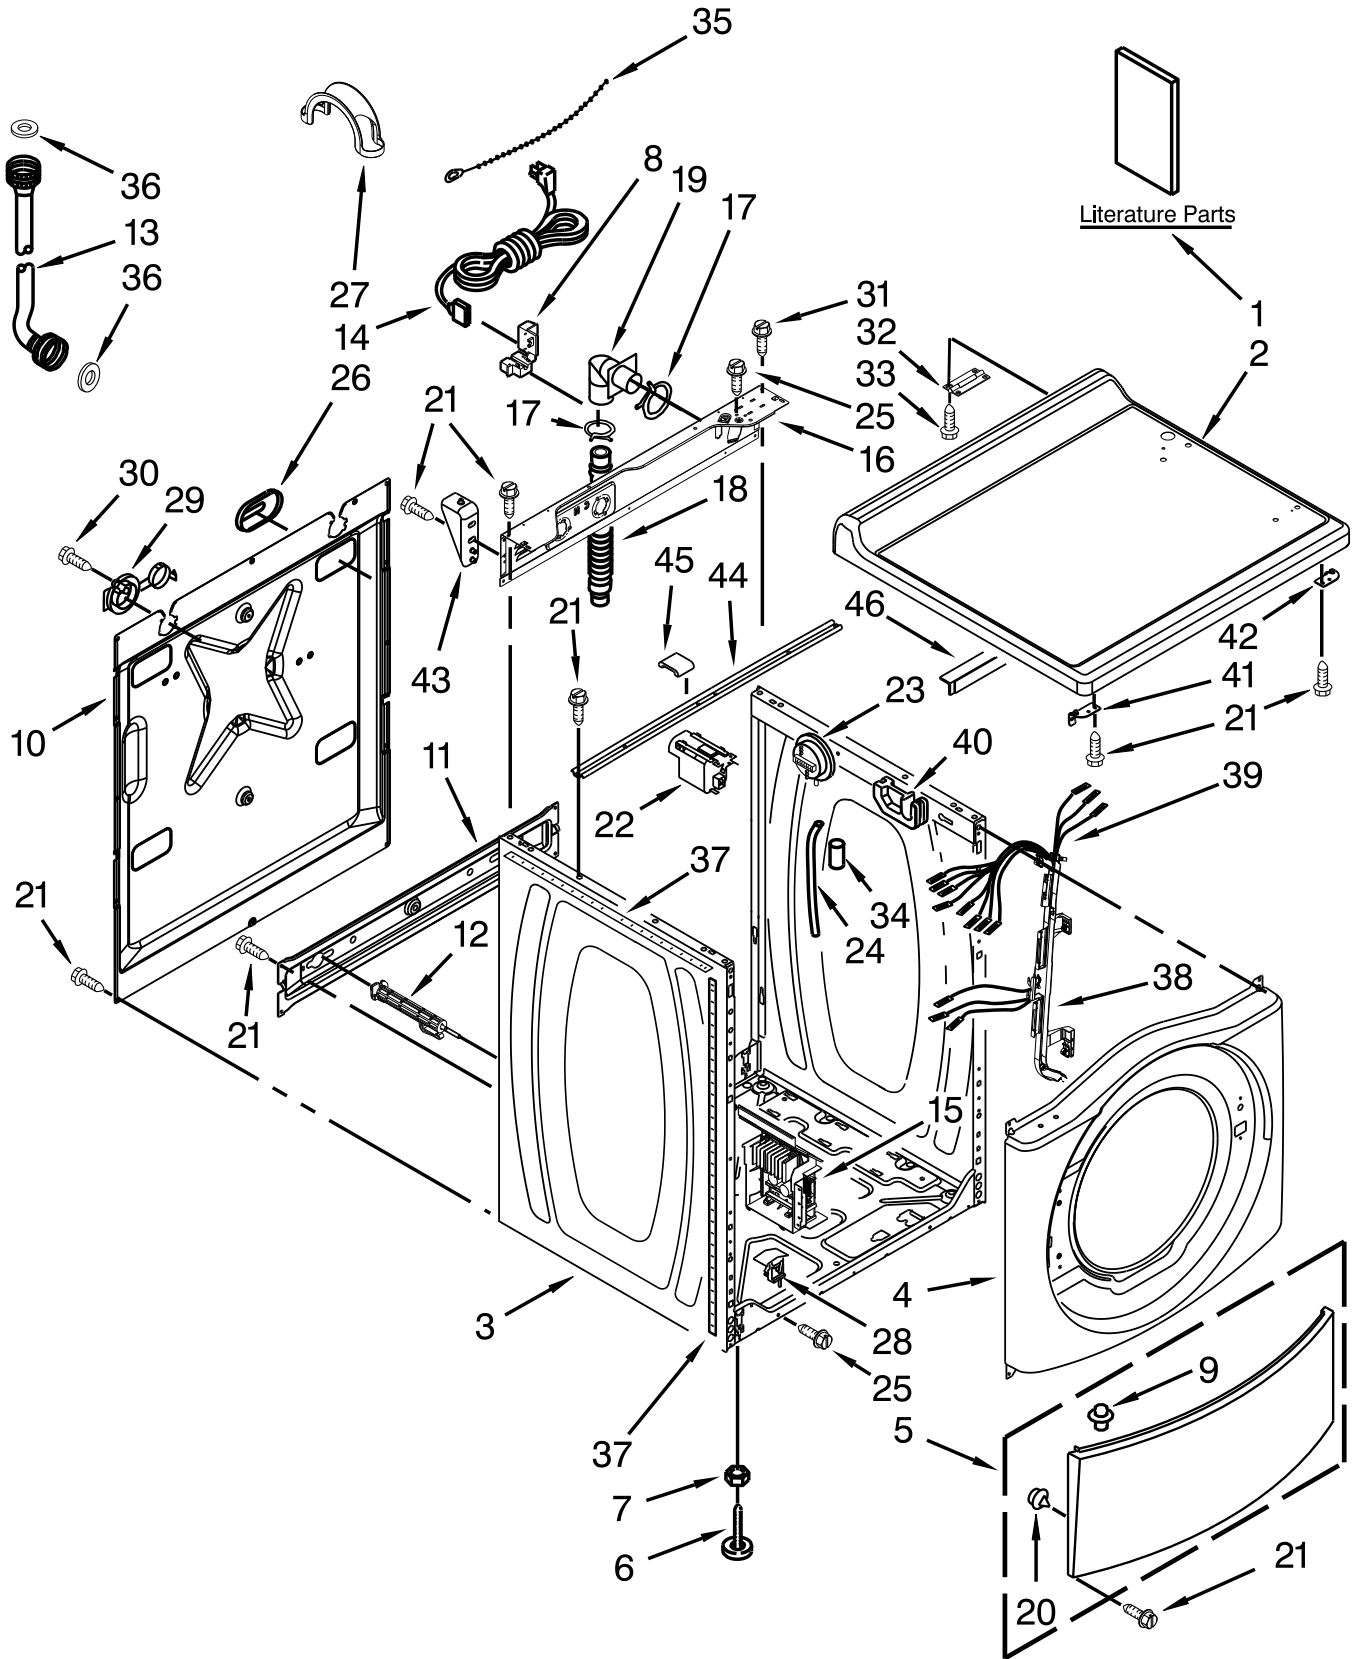

COMMERCIAL AUTOMATIC WASHER

MODELS:

MHN30PDBWW0 (White)

TOP AND CABINET PARTS

TOP AND CABINET PARTS

<u>Illus. No.</u>	<u>Part No.</u>	<u>Description</u>	<u>Illus. No.</u>	<u>Part No.</u>	<u>Description</u>	<u>Illus. No.</u>	<u>Part No.</u>	<u>Description</u>
1		Literature Parts	16	W10244560	Brace, Rear	38	W10168546	Harness Channel, Side Front
	W10353871	Installation Instructions	17	356138	Clamp, Hose	39	W10298334	Harness, Wiring (Lower Main)
	W10311068	Tech Sheet (English)	18	W10106460	Hose, Drain Outer			Includes Item 38
	W10311070	Tech Sheet (French)	19	W10003260	Connector, Hose Outlet			Includes The Following Cable Sets: (Not Illustrated)
2		Top	20	238614	Bumper		W10253050	CCU To MCU - Power (2 Pole)
	W10137411	White	21	W10015090	Screw		W10253054	CCU TO MCU - Serial Communication (3 Pole)
3		Cabinet	22	W10339736	Filter, Interference		8540205	Door Lock - Power
	W10208642	White	23	W10292407	Switch, Pressure			
4		Panel, Front	24	8540294	Hose, Pressure Switch			
	W10306505	White	25	8540479	Screw, Grounding	40	8540643	Bracket, Spring
5		Panel, Toe	26	8540268	Cover, Transport	41	W10137445	Bracket - Top Panel, Left
	8540664	White	27	8577378	U-Bend, Drain Hose	42	W10137444	Bracket - Top Panel, Right
6	W10245373	Foot, Leveling	28	W10085220	Microswitch	43	W10137398	Stop, Top Panel
7	3359452	Nut, Hex	29	8540728	Sleeve, Cord Support	44	8540721	Brace, Top
8	W10110676	Strain Relief, Power Cord	30	8540727	Screw	45	8283273	Damper, Brace
9	8518891	Rivet	31	8540329	Screw	46	W10342663	Angle, Support Top
10	W10258342	Panel, Rear	32		Hinge & Pin Assembly			
11	W10189659	Brace, Transport		8565018	White			
12	W10251449	Bolt, Shipping (Set Of 4)	33	342055	Screw			
13		Hose, Water Inlet	34	2161302	Sleeve			
	W10194208	Cold Water	35	3347868	Tie, Cable (Beaded)			
	8571378	Hot Water	36	3976300	Washer, Inlet Hose			
14	W10205500	Cord, Power	37	8318396	Seal, Foam			
15	W10384849	Unit, Motor Control						