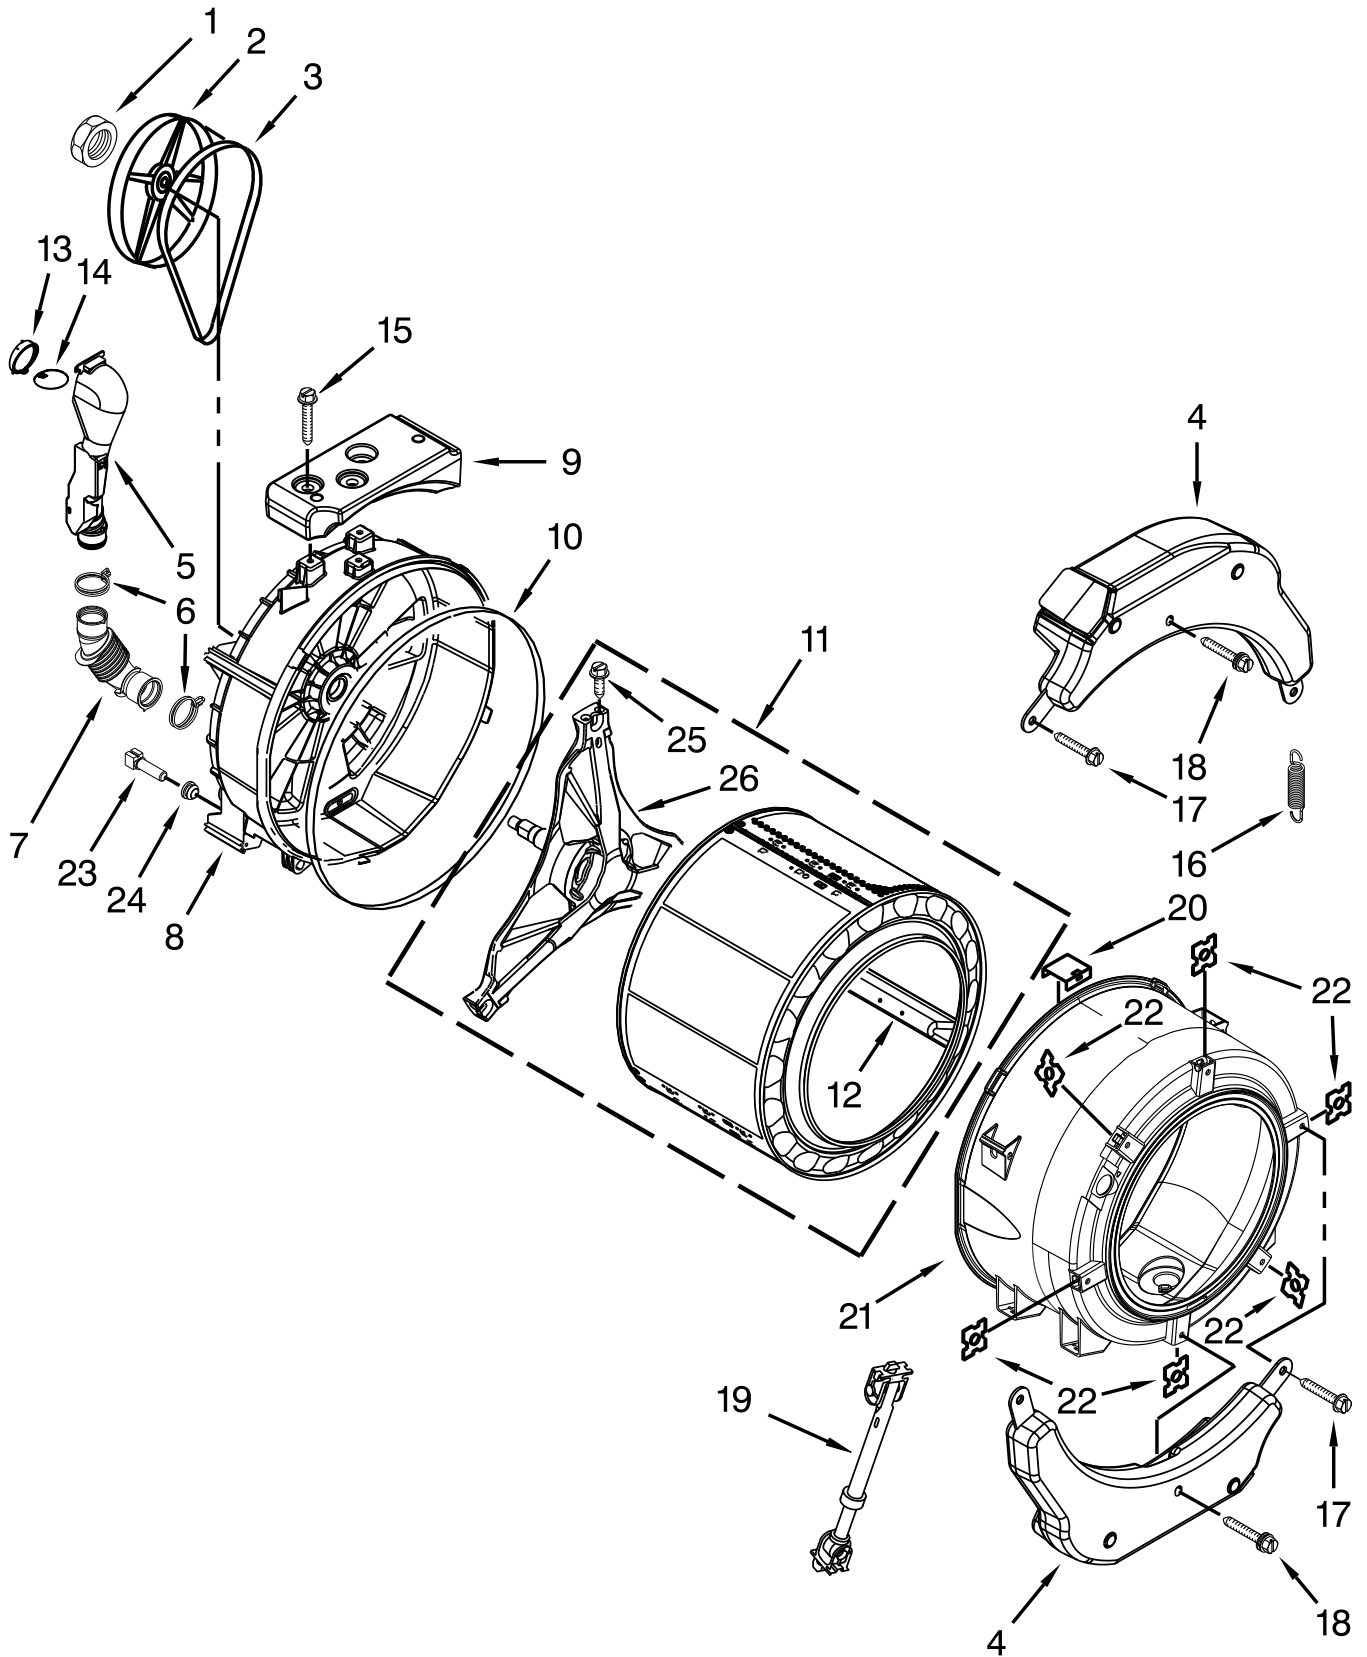

TUB AND BASKET PARTS

TUB AND BASKET PARTS

<u>Illus.</u> <u>No.</u>	<u>Part No.</u>	<u>Description</u>	<u>Illus.</u> <u>No.</u>	<u>Part No.</u>	<u>Description</u>	<u>Illus.</u> <u>No.</u>	<u>Part No.</u>	<u>Description</u>
1	8533999	Nut, Pulley	10	8540090	Gasket, Tub	18	W10259288	Bolt Assembly, Counterweight Center Hole
2	8540088C	Pulley	11	W10303571	Basket, Complete	19	W10015830	Absorber, Shock
3	W10260319	Belt, Drive	12	W10118982	Baffle, Tub	20	8540092	Clamp, Tub
4	W10223198	Counterweight, Front	13	W10142721	Ventilation, Connector	21	W10266965	Tub, Front
5	W10142720	Pipe, Ventilation	14	W10142722	Flap, Ventilation	22	8540072	Nut, Push-In
6	8540010	Clamp, Vent Hose	15	W10246531	Screw, Rear Counterweight	23	W10176659	Control, Negative Thermistor
7	8540019	Hose, Exhaust	16	W10010360	Spring, Suspension	24	8540766	Seal, Rubber
8	W10303574	Tub, Rear	17	W10094780	Screw	25	8540382	Screw
9	W10200747	Counterweight, Rear				26	8540342	Assembly, Crosspiece