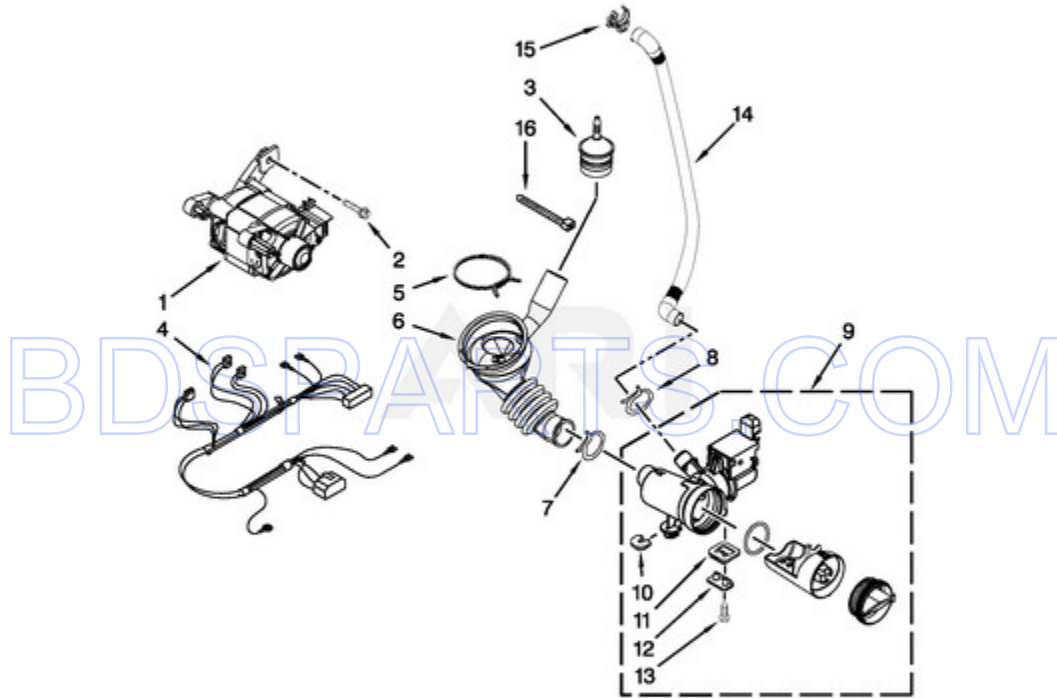

MHN30PDCWW0 - 07 - TUB AND BASKET PARTS

TUB AND BASKET PARTS

03/05/2015

12

Part No. W10699298 Rev. B

Page design © 2004-2017 by ARI Network Services, Inc.

BDSPARTS.COM

Ref #	Part #	Description	Qty	Context	Note	MSRP
1	8533999	NUT, PULLEY				
3	W10260319	BELT, DRIVE				
5	W10142720	PIPE, VENTILATION				
7	8540019	HOSE, EXHAUST				
10	8540090	GASKET, TUB				
12	W10118982	BAFFLE, TUB				
13	W10142721	VENTILATION, CONNECTOR				
14	W10142722	FLAP, VENTILATION				
16	W10010360	SPRING, SUSPENSION				
17	W10094780	SCREW				
20	8540092	CLAMP, TUB				
22	8540072	NUT, PUSH-IN				
24	8540766	SEAL, RUBBER				
25	8540382	SCREW				
4	W10223198	COUNTERWEIGHT, FRONT				
8	W10303574	TUB, REAR				
9	W10200747	COUNTERWEIGHT, REAR				
11	W10303571	BASKET, COMPLETE				
15	W10246531	SCREW, REAR COUNTERWEIGHT				
18	W10259288	BOLT ASSEMBLY, COUNTERWEIGHT CENTER HOLE				
19	W10015830	ABSORBER, SHOCK				
21	W10266965	TUB, FRONT				
23	W10176659	CONTROL, NEGATIVE THERMISTOR				
26	8540342	ASSEMBLY, CROSSPIECE				
6	8540010	CLAMP, VENT HOSE				
2	8540088	PULLEY				

**PUMP AND MOTOR PARTS**

Ref #	Part #	Description	Qty	Context Note	MSRP
2	8540134	BOLT, MOTOR			
6	8540012	HOSE, TUB TO PUMP			
8	356138	CLAMP, HOSE			
1	W10171927	MOTOR, DRIVE			
16	2262071	TIE, CABLE			
14	W10272563	HOSE, DRAIN INNER			
15	W10003290	RETAINER, DRAIN HOSE			
3	W10405608	TRAP, AIR			
4	W10201879	HARNESS, MOTOR			
5	8181734	CLAMP, HOSE			
7	370448	CLAMP, HOSE			
9	W10130913	PUMP (COMPLETE)			
10	W10034820	FOOT, RUBBER (SLIDER)			
11	W10034830	FOOT, RUBBER (LOCK)			
12	8540033	CAP, LOCK FOOT			
13	8533964	SCREW, VENTILATION			