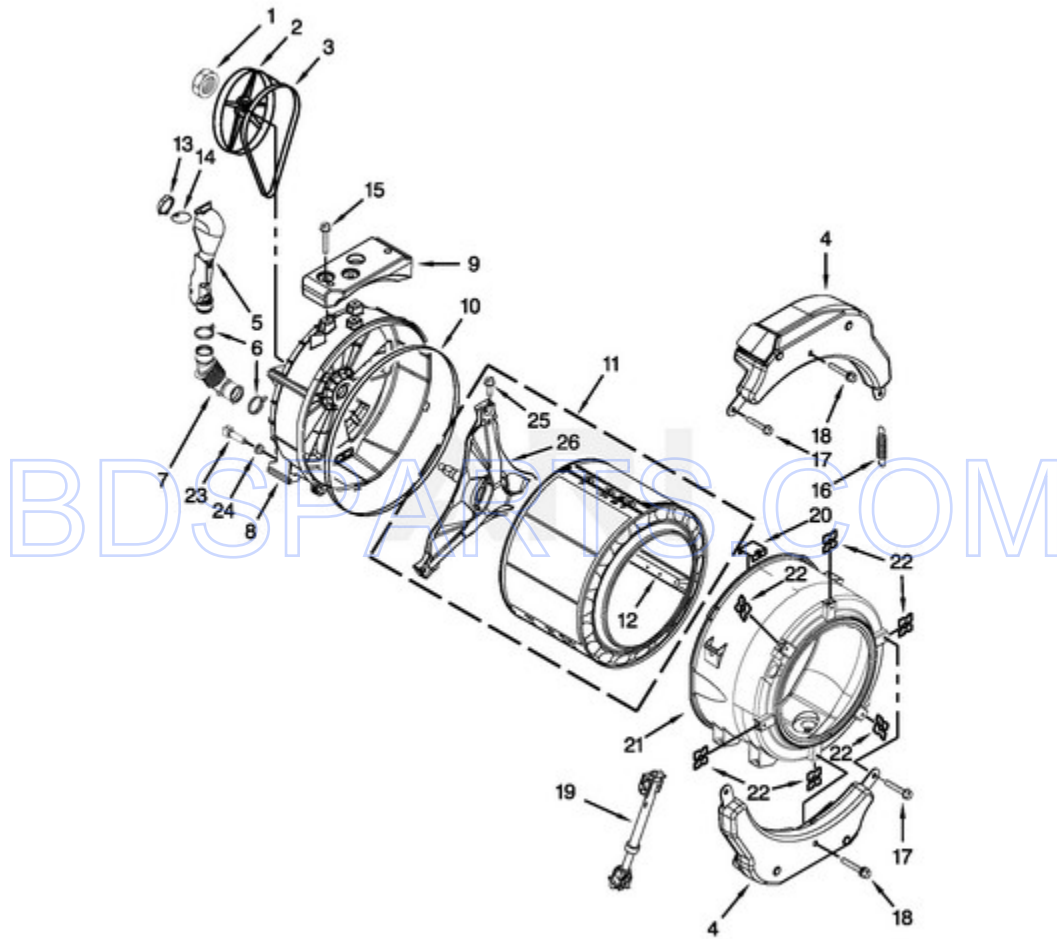

MHN30PDCWW0 - 05 - METER CASE PARTS

METER CASE PARTS

Ref #	Part #	Description	Qty	Context	Note	MSRP
15	3347825	PLATE, MOUNTING				
16	98445	SCREW				
14	3349065	BOLT				
11	3351136	ASSEMBLY, SERVICE DOOR				
7	W10131838	SWITCH, VAULT SERVICE DOOR				
8	W10133508	BRACKET, SERVICE SWITCH				
9	W10139210	SCREW				
10	W10211244	WIRE, HARNESS SENSOR SWITCH				
13	W10137448	CUSHION, METER CASE				
1	W10171128	CASE, METER				
3	W10247389	SENSOR ASSEMBLY, COIN OPTIC (WHITE)				
12	W10145154	CAM, COMMERCIAL LOCK				
2	W10133242	ASSEMBLY, SINGLE COIN DROP				
4	W10142655	SCREW				
5	W10137319	BOLT, HEX BAR				
6	W10068270	WASHER, LOCK				

MHN30PDCWW0 - 07 - TUB AND BASKET PARTS

TUB AND BASKET PARTS

03/05/2015

12

Part No. W10699298 Rev. B

Page design © 2004-2017 by ARI Network Services, Inc.

BDSPARTS.COM

Ref #	Part #	Description	Qty	Context	Note	MSRP
1	8533999	NUT, PULLEY				
3	W10260319	BELT, DRIVE				
5	W10142720	PIPE, VENTILATION				
7	8540019	HOSE, EXHAUST				
10	8540090	GASKET, TUB				
12	W10118982	BAFFLE, TUB				
13	W10142721	VENTILATION, CONNECTOR				
14	W10142722	FLAP, VENTILATION				
16	W10010360	SPRING, SUSPENSION				
17	W10094780	SCREW				
20	8540092	CLAMP, TUB				
22	8540072	NUT, PUSH-IN				
24	8540766	SEAL, RUBBER				
25	8540382	SCREW				
4	W10223198	COUNTERWEIGHT, FRONT				
8	W10303574	TUB, REAR				
9	W10200747	COUNTERWEIGHT, REAR				
11	W10303571	BASKET, COMPLETE				
15	W10246531	SCREW, REAR COUNTERWEIGHT				
18	W10259288	BOLT ASSEMBLY, COUNTERWEIGHT CENTER HOLE				
19	W10015830	ABSORBER, SHOCK				
21	W10266965	TUB, FRONT				
23	W10176659	CONTROL, NEGATIVE THERMISTOR				
26	8540342	ASSEMBLY, CROSSPIECE				
6	8540010	CLAMP, VENT HOSE				
2	8540088	PULLEY				