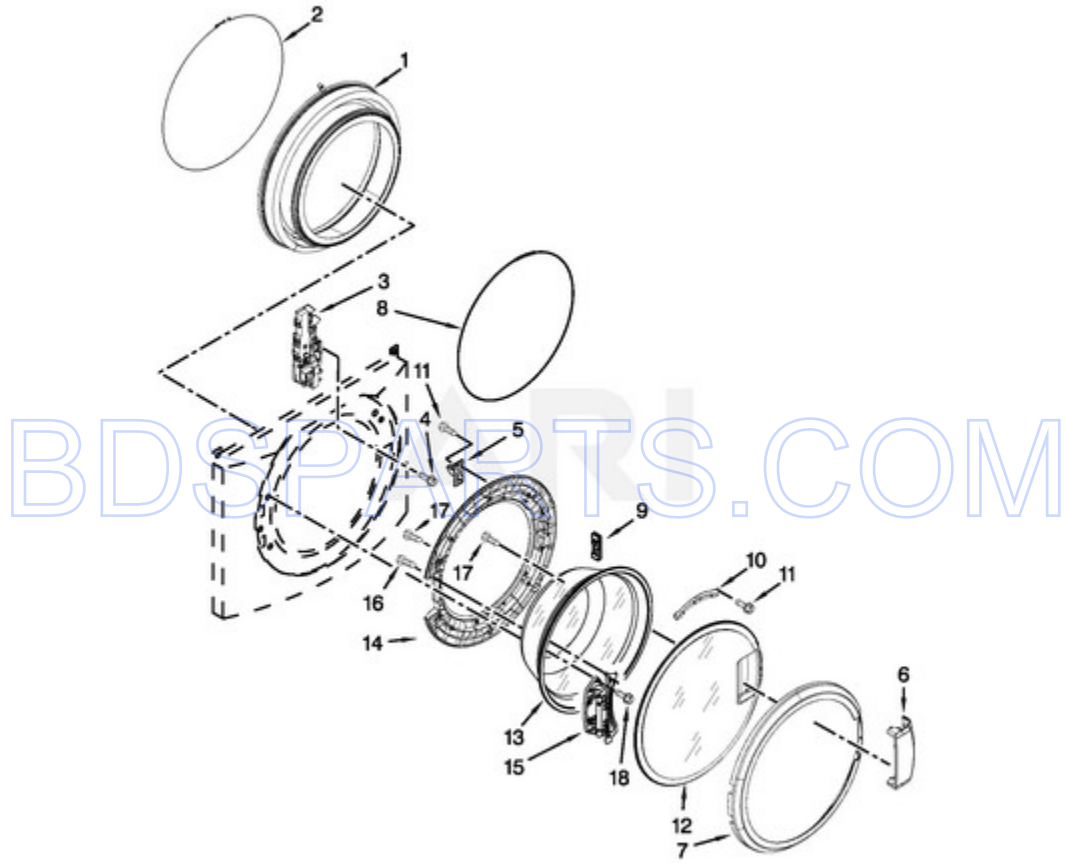

MHN30PDCWW0 - 03 - DOOR PARTS

DOOR PARTS

03/05/2015

4

Part No. W10699298 Rev. B

Page design © 2004-2017 by ARI Network Services, Inc.

BDSPARTS.COM

Ref #	Part #	Description	Qty	Context	Note	MSRP
18	W10015090	SCREW				
2	8540108	CLAMP, BELLOW TO TUB				
4	8540725	SCREW				
5	8540221	HOOK, DOOR				
8	W10217563	CLAMP, BELLOW TO FRONT PANEL				
9	8540115	CLAMP, SUPPORT				
10	8540114	CLAMP, GLASS				
11	8540513	SCREW				
16	8540284	SCREW				
17	8540282	SCREW				
1	W10311051	BELLOW				
3	W10375379	LOCK, DOOR				
7	W10198440	TRIM RING, OUTER DOOR				
13	W10388315	GLASS, DOOR				
14	W10198442	FRAME, DOOR BACK SUPPORT				
15	W10198417	HINGE, DOOR				
6	W10112925	HANDLE, DOOR				
12	W10137404	FRAME, DOOR FRONT ASSEMBLY