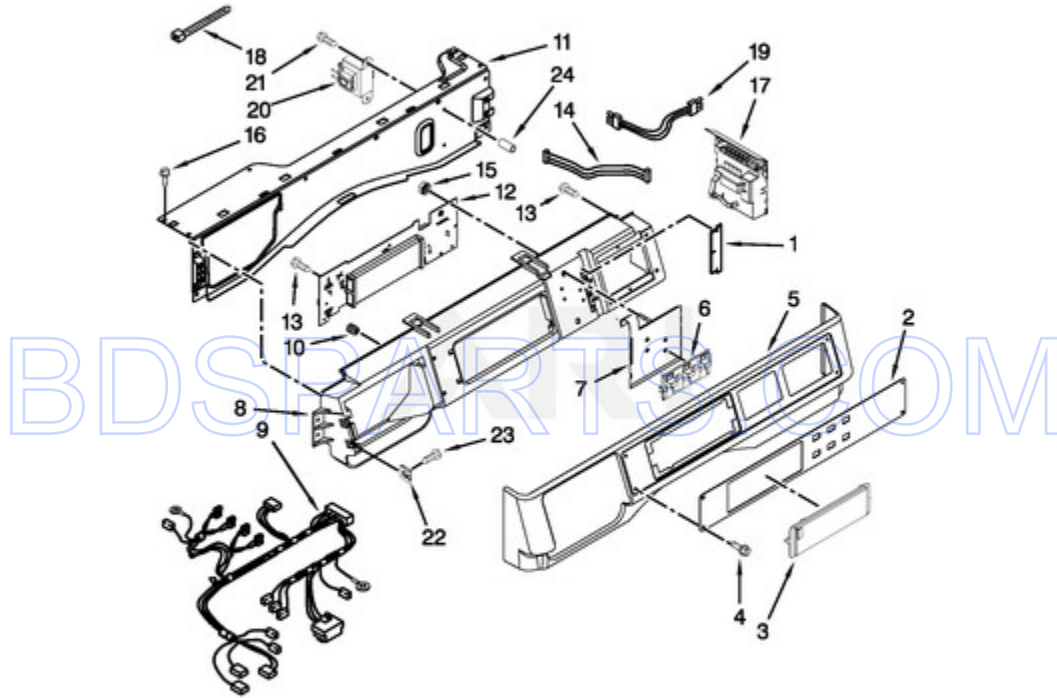

MHN30PDCWW0 - 04 - CONTROL PANEL PARTS

CONTROL PANEL PARTS

03/05/2015

6

Part No. W10699298 Rev. B

Page design © 2004-2017 by ARI Network Services, Inc.

BDSPARTS.COM

Ref #	Part #	Description	Qty	Context	Note	MSRP
13	489136	SCREW				
15	W10139046	NUT				
7	W10135255	SWITCH, MEMBRANE & BACKER PLATE				
4	W10137457	SCREW				
10	W10189313	INSERT				
1	W10187276	SEAL, CONSOLE				
3	W10267645	COVER, DISPLAY				
NI	N/P	FOLLOWING PARTS NOT ILLUSTRATED				
16	W10015090	SCREW				
21	8540329	SCREW				
18	3429563	TIE, CABLE				
5	W10137458	CONSOLE, OUTER				
8	W10137426	CONSOLE, INNER				
14	W10155150	HARNESS, TEST				
22	9781235	NUT, "U"				
23	W10131119	SCREW M4X13				
24	W10018050	CAP PLUG				
20	W10131839	TRANSFORMER				
9	W10298333	HARNESS, WIRING (UPPER MAIN)				
NI	W10179481	COIN DROP TO CCU (4 POLE)				
NI	W10232996	CCU TO COLD FILL VALVE 3 POLE)				
NI	W10232997	CCU TO HOT FILL VALVE (2 POLE)				
6	W10131113	BUTTON, PUSH				
17	W10732327	MICROCOMPUTER, MACHINE CONTROL				
19	W10448626	HARNESS, WIRING (CONSOLE UIC)				
2	W10320729	FACIA / OVERLAY				
11	W10240776	BRACKET, CONSOLE				
12	W10679196	USER INTERFACE				

MHN30PDCWW0 - 05 - METER CASE PARTS

METER CASE PARTS

Ref #	Part #	Description	Qty	Context	Note	MSRP
15	3347825	PLATE, MOUNTING				
16	98445	SCREW				
14	3349065	BOLT				
11	3351136	ASSEMBLY, SERVICE DOOR				
7	W10131838	SWITCH, VAULT SERVICE DOOR				
8	W10133508	BRACKET, SERVICE SWITCH				
9	W10139210	SCREW				
10	W10211244	WIRE, HARNESS SENSOR SWITCH				
13	W10137448	CUSHION, METER CASE				
1	W10171128	CASE, METER				
3	W10247389	SENSOR ASSEMBLY, COIN OPTIC (WHITE)				
12	W10145154	CAM, COMMERCIAL LOCK				
2	W10133242	ASSEMBLY, SINGLE COIN DROP				
4	W10142655	SCREW				
5	W10137319	BOLT, HEX BAR				
6	W10068270	WASHER, LOCK				