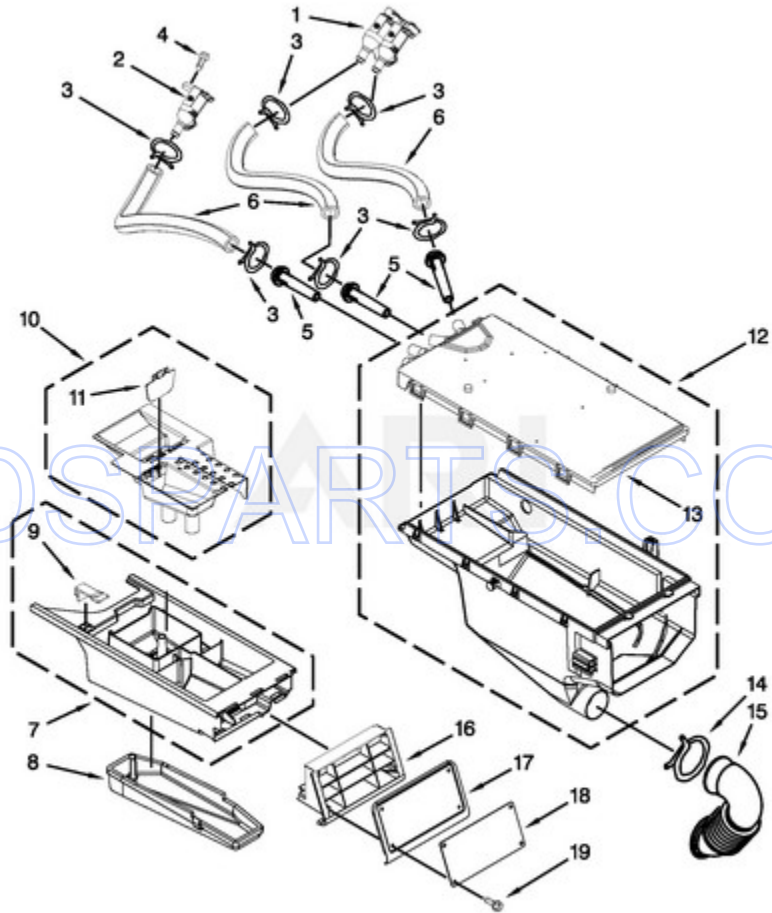

MHN30PDCWW0 - 06 - DISPENSER PARTS

DISPENSER PARTS

03/05/2015

10

Part No. W10699298 Rev. B

Page design © 2004-2017 by ARI Network Services, Inc.

BDSPARTS.COM

Ref #	Part #	Description	Qty	Context	Note	MSRP
4	8540282	SCREW				
5	8183181	NOZZLE, INLET				
15	8540063	HOSE, DISPENSER TO TUB				
19	W10137456	SCREW				
8	8540399	COVER, DETERGENT DRAWER				
7	8540402	DRAWER, DETERGENT				
17	W10137460	COVER, HANDLE				
6	W10212611	HOSE, VALVE TO DISPENSER				
9	W10198458	TAB, DRAWER RELEASE				
11	W10298953	DOOR, LIVING HINGE				
12	W10212603	DISPENSER, OUTER HOUSING				
13	W10212604	PLATE, DISTRIBUTION				
16	W10137432	HANDLE, DRAWER				
3	370450	CLAMP, HOSE				
1	W10212596	VALVE, WATER INLET (DOUBLE)				
2	W10212598	VALVE, WATER INLET (SINGLE)				
10	W10407371	SIPHON, BLEACH/SOFTENER				
14	8281276	CLAMP, HOSE				
18	W10440593	FASCIA/OVERLAY, DRAWER