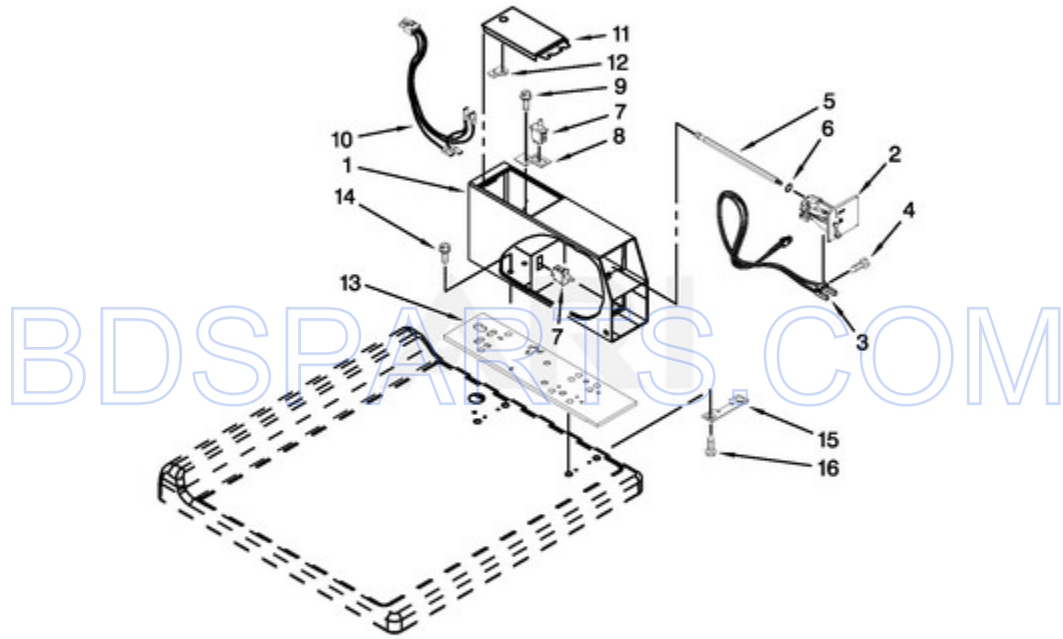

MHN30PDCWW0 - 04 - CONTROL PANEL PARTS

CONTROL PANEL PARTS

03/05/2015

6

Part No. W10699298 Rev. B

Page design © 2004-2017 by ARI Network Services, Inc.

BDSPARTS.COM

Ref #	Part #	Description	Qty	Context	Note	MSRP
13	489136	SCREW				
15	W10139046	NUT				
7	W10135255	SWITCH, MEMBRANE & BACKER PLATE				
4	W10137457	SCREW				
10	W10189313	INSERT				
1	W10187276	SEAL, CONSOLE				
3	W10267645	COVER, DISPLAY				
NI	N/P	FOLLOWING PARTS NOT ILLUSTRATED				
16	W10015090	SCREW				
21	8540329	SCREW				
18	3429563	TIE, CABLE				
5	W10137458	CONSOLE, OUTER				
8	W10137426	CONSOLE, INNER				
14	W10155150	HARNESS, TEST				
22	9781235	NUT, "U"				
23	W10131119	SCREW M4X13				
24	W10018050	CAP PLUG				
20	W10131839	TRANSFORMER				
9	W10298333	HARNESS, WIRING (UPPER MAIN)				
NI	W10179481	COIN DROP TO CCU (4 POLE)				
NI	W10232996	CCU TO COLD FILL VALVE 3 POLE)				
NI	W10232997	CCU TO HOT FILL VALVE (2 POLE)				
6	W10131113	BUTTON, PUSH				
17	W10732327	MICROCOMPUTER, MACHINE CONTROL				
19	W10448626	HARNESS, WIRING (CONSOLE UIC)				
2	W10320729	FACIA / OVERLAY				
11	W10240776	BRACKET, CONSOLE				
12	W10679196	USER INTERFACE				

MHN30PDCWW0 - 05 - METER CASE PARTS

METER CASE PARTS

Ref #	Part #	Description	Qty	Context	Note	MSRP
15	3347825	PLATE, MOUNTING				
16	98445	SCREW				
14	3349065	BOLT				
11	3351136	ASSEMBLY, SERVICE DOOR				
7	W10131838	SWITCH, VAULT SERVICE DOOR				
8	W10133508	BRACKET, SERVICE SWITCH				
9	W10139210	SCREW				
10	W10211244	WIRE, HARNESS SENSOR SWITCH				
13	W10137448	CUSHION, METER CASE				
1	W10171128	CASE, METER				
3	W10247389	SENSOR ASSEMBLY, COIN OPTIC (WHITE)				
12	W10145154	CAM, COMMERCIAL LOCK				
2	W10133242	ASSEMBLY, SINGLE COIN DROP				
4	W10142655	SCREW				
5	W10137319	BOLT, HEX BAR				
6	W10068270	WASHER, LOCK				