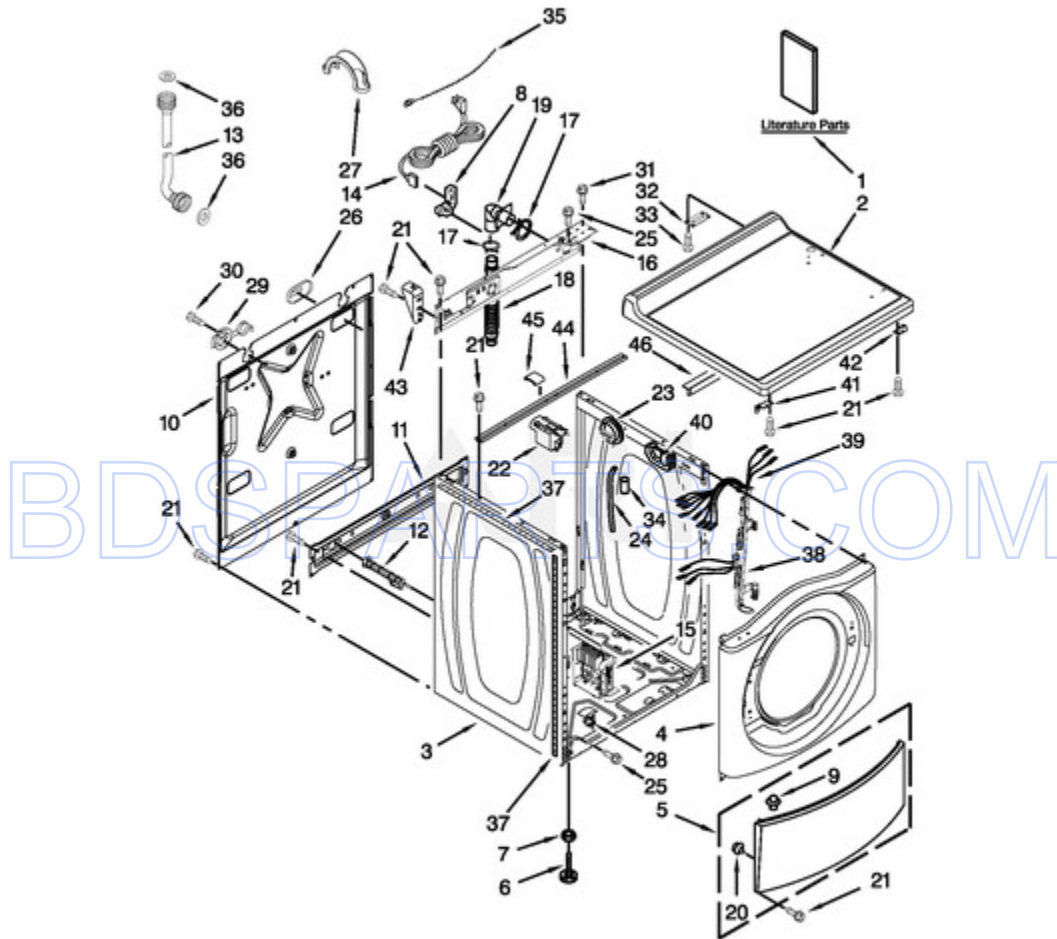

MHN30PDCWW0 - 02 - TOP AND CABINET PARTS

TOP AND CABINET PARTS

03/05/2015

2

Part No. W10699298 Rev. B

Page design © 2004-2017 by ARI Network Services, Inc.

BDSPARTS.COM

Ref #	Part #	Description	Qty	Context	Note	MSRP
32	8565018	HINGE & PIN ASSEMBLY (WHITE)				
41	W10137445	BRACKET - TOP PANEL, LEFT				
42	W10137444	BRACKET - TOP PANEL, RIGHT				
43	W10137398	STOP, TOP PANEL				
33	342055	SCREW				
NI	N/P	FOLLOWING PARTS NOT ILLUSTRATED				
4	W10306505	PANEL, FRONT (WHITE)				
5	8540813	PANEL, TOE (WHITE)				
6	W10245373	FOOT, LEVELING				
7	3359452	NUT, HEX				
8	W10110676	STRAIN RELIEF, POWER CORD				
9	8518891	RIVET				
11	W10189659	BRACE, TRANSPORT				
12	W10251449	BOLT, SHIPPING (SET OF 4)				
20	238614	BUMPER				
21	W10015090	SCREW				
24	8540294	HOSE, PRESSURE SWITCH				
25	8540479	SCREW, GROUNDING				
26	8540268	COVER, TRANSPORT				
29	8540728	SLEEVE, CORD SUPPORT				
30	8540727	SCREW				
31	8540329	SCREW				
34	2161302	SLEEVE				
35	3347868	TIE, CABLE (BEADED)				
36	3976300	WASHER, INLET HOSE				
40	8540643	BRACKET, SPRING				
44	8540721	BRACE, TOP				
45	8283273	DAMPER, BRACE				
17	356138	CLAMP, HOSE				
10	W10258342	PANEL, REAR				
16	W10244560	BRACE, REAR				
18	W10106460	HOSE, DRAIN OUTER				
19	W10003260	CONNECTOR, HOSE OUTLET				
23	W10292407	SWITCH, PRESSURE				
27	8577378	U-BEND, DRAIN HOSE				
38	W10168546	HARNESS CHANNEL, SIDE FRONT				
2	W10137411	TOP (WHITE)				
14	W10205500	CORD, POWER				
15	W10384849	UNIT, MOTOR CONTROL				