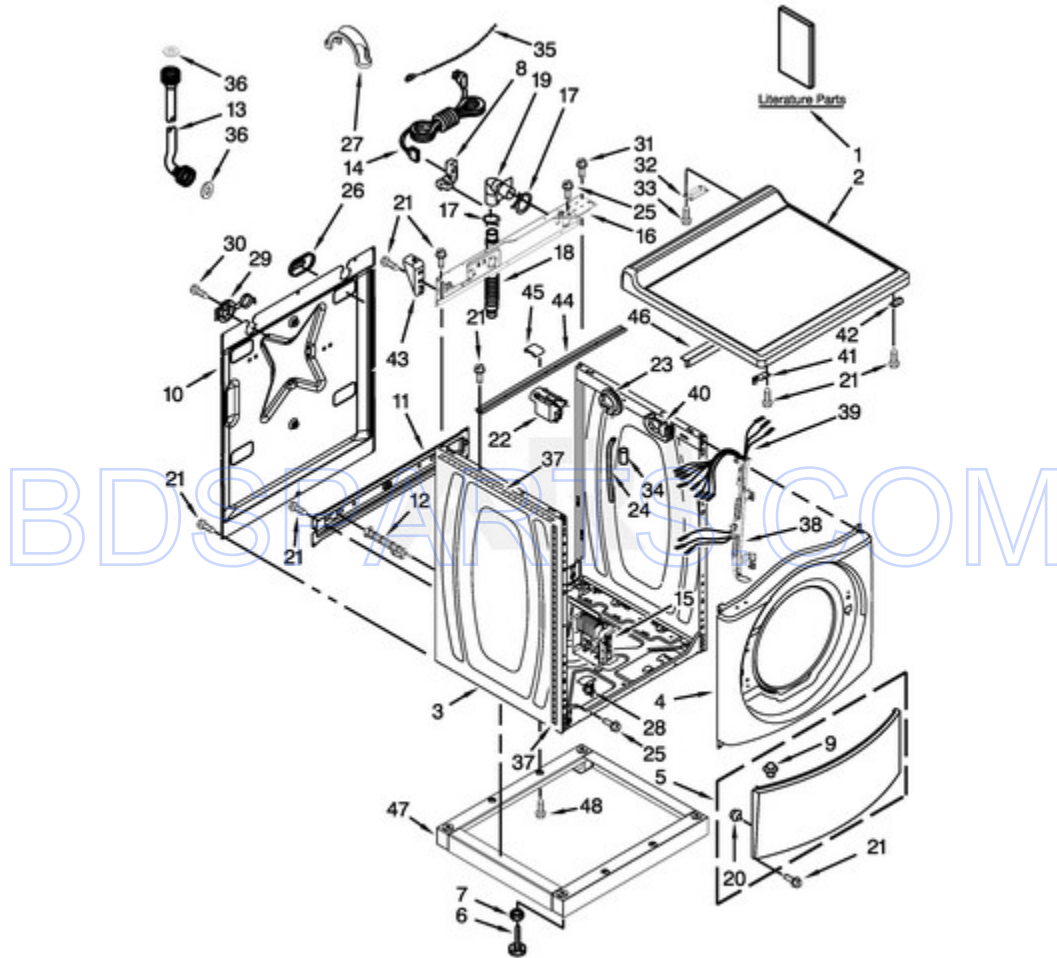

MHN30PRAWW0 - 02 - TOP AND CABINET PARTS

TOP AND CABINET PARTS

03/05/2015

2

Part No. W10353875 Rev. B

Page design © 2004-2017 by ARI Network Services, Inc.

BDS PARTS.COM

Ref #	Part #	Description	Qty	Context	Note	MSRP
2	W10137410	TOP (WHITE)				
32	8565018	HINGE & PIN ASSEMBLY (WHITE)				
41	W10137445	BRACKET - TOP PANEL, LEFT				
42	W10137444	BRACKET - TOP PANEL, RIGHT				
43	W10137398	STOP, TOP PANEL				
37	8318396	SEAL, FOAM				
33	342055	SCREW				
NI	N/P	FOLLOWING PARTS NOT ILLUSTRATED				
4	W10306505	PANEL, FRONT (WHITE)				
5	8540813	PANEL, TOE (WHITE)				
6	W10245373	FOOT, LEVELING				
7	3359452	NUT, HEX				
8	W10110676	STRAIN RELIEF, POWER CORD				
9	8518891	RIVET				
11	W10189659	BRACE, TRANSPORT				
12	W10251449	BOLT, SHIPPING (SET OF 4)				
20	238614	BUMPER				
21	W10015090	SCREW				
24	8540294	HOSE, PRESSURE SWITCH				
25	8540479	SCREW, GROUNDING				
26	8540268	COVER, TRANSPORT				
29	8540728	SLEEVE, CORD SUPPORT				
30	8540727	SCREW				
31	8540329	SCREW				
34	2161302	SLEEVE				
35	3347868	TIE, CABLE (BEADED)				
36	3976300	WASHER, INLET HOSE				
40	8540643	BRACKET, SPRING				
44	8540721	BRACE, TOP				
45	8283273	DAMPER, BRACE				
46	W10279059	SUPPORT, TOP				
17	356138	CLAMP, HOSE				
10	W10258342	PANEL, REAR				
16	W10244560	BRACE, REAR				
18	W10106460	HOSE, DRAIN OUTER				
19	W10003260	CONNECTOR, HOSE OUTLET				
23	W10292407	SWITCH, PRESSURE				
27	8577378	U-BEND, DRAIN HOSE				