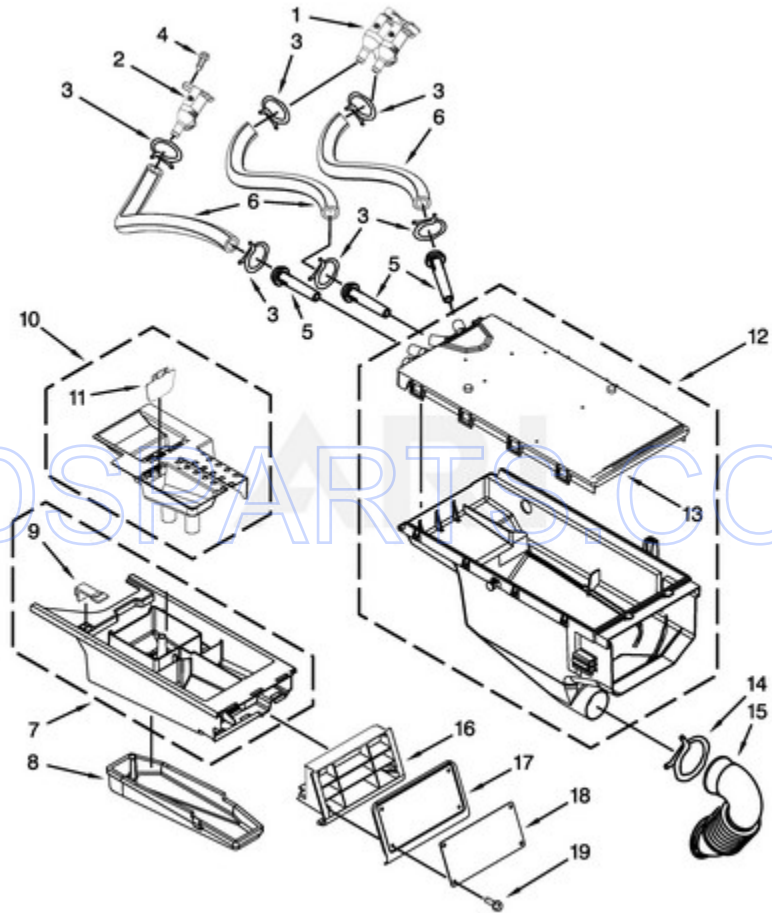

MHN30PRAWW0 - 05 - DISPENSER PARTS

DISPENSER PARTS

03/05/2015

8

Part No. W10353875 Rev. B

Page design © 2004-2017 by ARI Network Services, Inc.

BDSPARTS.COM

Ref #	Part #	Description	Qty	Context	Note	MSRP
4	8540282	SCREW				
5	8183181	NOZZLE, INLET				
15	8540063	HOSE, DISPENSER TO TUB				
19	W10137456	SCREW				
8	8540399	COVER, DETERGENT DRAWER				
17	W10137460	COVER, HANDLE				
6	W10212611	HOSE, VALVE TO DISPENSER				
10	W10275869	SIPHON, BLEACH/SOFTENER				
11	W10298953	DOOR, LIVING HINGE				
12	W10212603	DISPENSER, OUTER HOUSING				
13	W10212604	PLATE, DISTRIBUTION				
16	W10137432	HANDLE, DRAWER				
3	370450	CLAMP, HOSE				
1	W10212596	VALVE, WATER INLET (DOUBLE)				
2	W10212598	VALVE, WATER INLET (SINGLE)				
14	8281276	CLAMP, HOSE				
7	W10366786	DRAWER, DETERGENT				
9	W10303980	TAB, DRAWER RELEASE				
18	W10137430	FACIA/OVERLAY, DRAWER