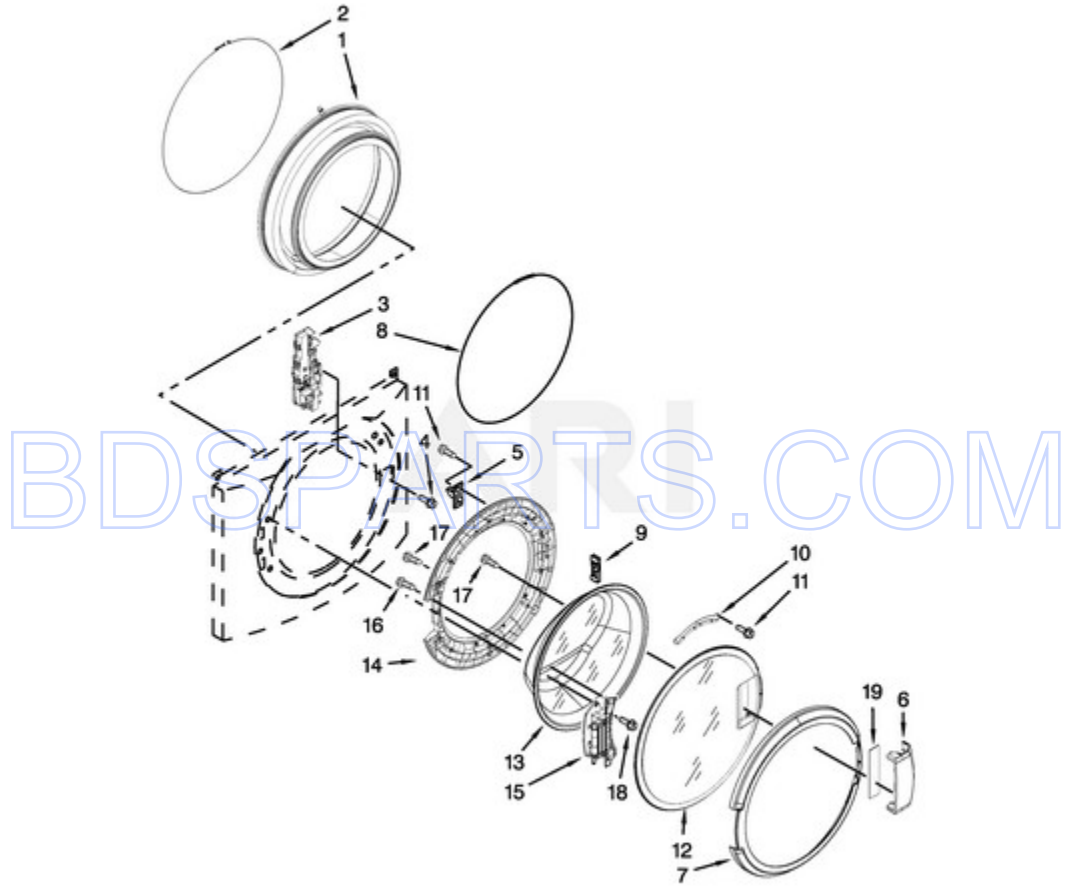

MHN30PRAWW0 - 03 - DOOR PARTS

DOOR PARTS

03/05/2015

4

Part No. W10353875 Rev. B

Page design © 2004-2017 by ARI Network Services, Inc.

BDSPARTS.COM

Ref #	Part #	Description	Qty	Context	Note	MSRP
19	W10112927	PAD, DOOR HANDLE				
18	W10015090	SCREW				
2	8540108	CLAMP, BELLOW TO TUB				
4	8540725	SCREW				
5	8540221	HOOK, DOOR				
8	W10217563	CLAMP, BELLOW TO FRONT PANEL				
9	8540115	CLAMP, SUPPORT				
10	8540114	CLAMP, GLASS				
11	8540513	SCREW				
16	8540284	SCREW				
17	8540282	SCREW				
1	W10311051	BELLOW				
6	W10117474	HANDLE, DOOR				
7	W10198440	TRIM RING, OUTER DOOR				
14	W10198442	FRAME, DOOR BACK SUPPORT				
15	W10198417	HINGE, DOOR				
13	W10205548	GLASS, DOOR				
3	W10153867	LOCK, DOOR				
12	W10137404	FRAME, DOOR FRONT ASSEMBLY