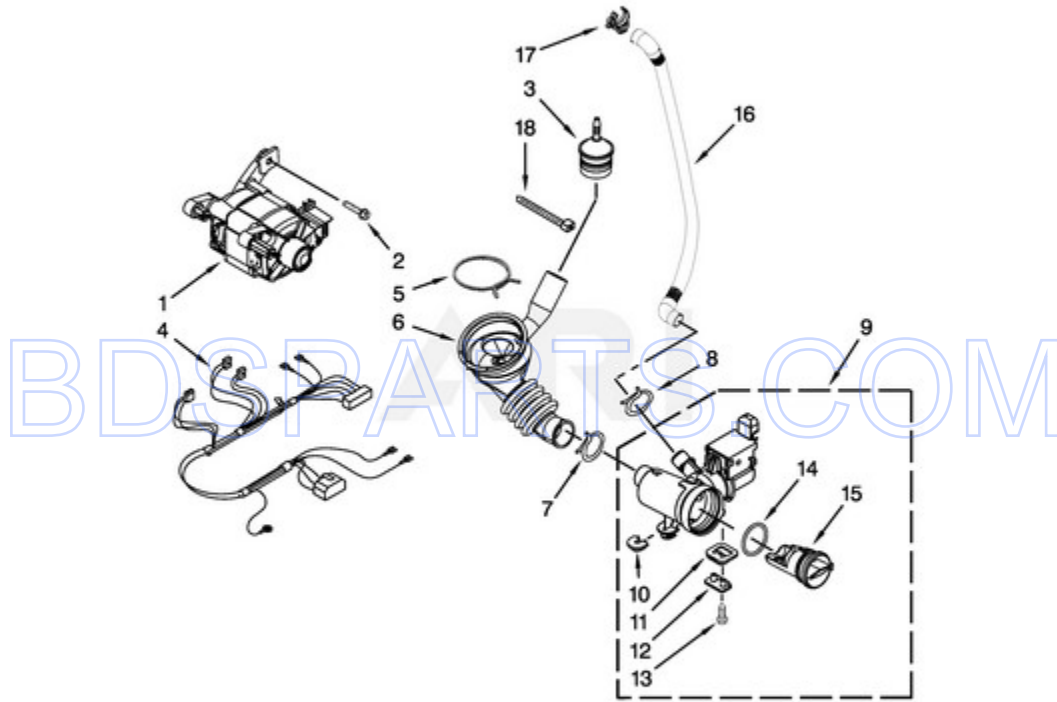

MHN30PRAWW0 - 06 - TUB AND BASKET PARTS

TUB AND BASKET PARTS

03/05/2015

10

Part No. W10353875 Rev. B

Page design © 2004-2017 by ARI Network Services, Inc.

BDSPARTS.COM

Ref #	Part #	Description	Qty	Context	Note	MSRP
1	8533999	NUT, PULLEY				
2	8540088C	PULLEY				
3	W10260319	BELT, DRIVE				
5	W10142720	PIPE, VENTILATION				
7	8540019	HOSE, EXHAUST				
10	8540090	GASKET, TUB				
12	W10118982	BAFFLE, TUB				
13	W10142721	VENTILATION, CONNECTOR				
14	W10142722	FLAP, VENTILATION				
16	W10010360	SPRING, SUSPENSION				
17	W10094780	SCREW				
20	8540092	CLAMP, TUB				
22	8540072	NUT, PUSH-IN				
24	8540766	SEAL, RUBBER				
25	8540382	SCREW				
4	W10223198	COUNTERWEIGHT, FRONT				
8	W10303574	TUB, REAR				
9	W10200747	COUNTERWEIGHT, REAR				
11	W10303571	BASKET, COMPLETE				
15	W10246531	SCREW, REAR COUNTERWEIGHT				
18	W10259288	BOLT ASSEMBLY, COUNTERWEIGHT CENTER HOLE				
19	W10015830	ABSORBER, SHOCK				
21	W10266965	TUB, FRONT				
23	W10176659	CONTROL, NEGATIVE THERMISTOR				
26	8540342	ASSEMBLY, CROSSPIECE				
6	8540010	CLAMP, VENT HOSE				

MHN30PRAWW0 - 07 - PUMP AND MOTOR PARTS

**PUMP AND MOTOR PARTS**

Ref #	Part #	Description	Qty	Context	Note	MSRP
2	8540134	BOLT, MOTOR				
3	8540180	AIR TRAP				
6	8540012	HOSE, TUB TO PUMP				
8	356138	CLAMP, HOSE				
1	W10171927	MOTOR, DRIVE				
18	2262071	TIE, CABLE				
16	W10272563	HOSE, DRAIN INNER				
17	W10003290	RETAINER, DRAIN HOSE				
4	W10201879	HARNESS, MOTOR				
5	8181734	CLAMP, HOSE				
7	370448	CLAMP, HOSE				
9	W10130913	PUMP (COMPLETE)				
10	W10034820	FOOT, RUBBER (SLIDER)				
11	W10034830	FOOT, RUBBER (LOCK)				
12	8540033	CAP, LOCK FOOT				
13	8533964	SCREW, VENTILATION				
14	8540025	SEAL, FILTER CAP				
15	8540996	ASSEMBLY, FILTER CAP				