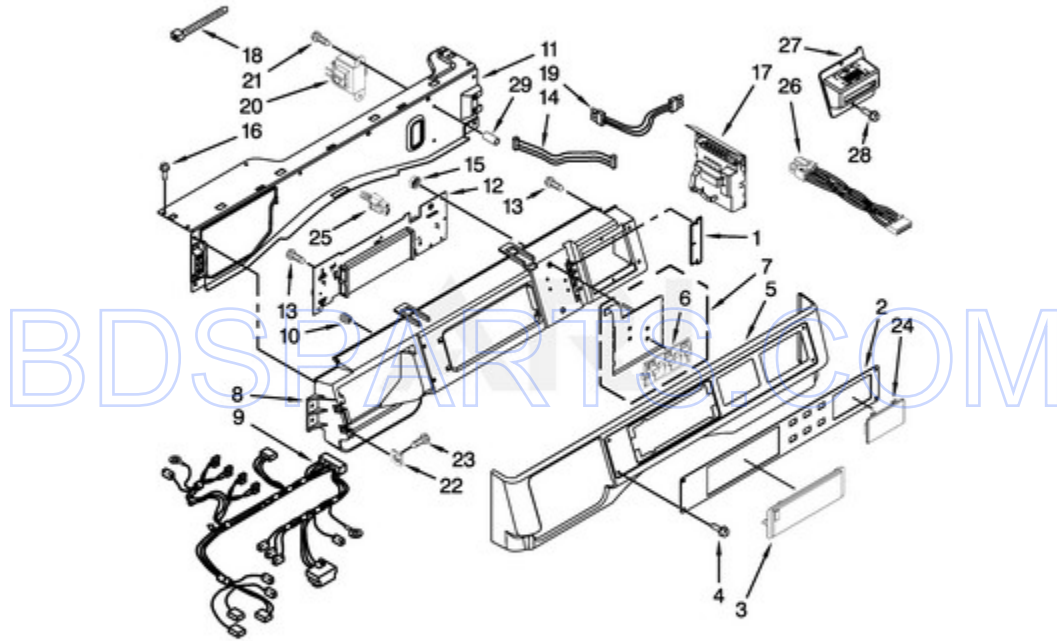

MHN30PRAWW0 - 04 - CONTROL PANEL PARTS

CONTROL PANEL PARTS

03/05/2015

6

Part No. W10353875 Rev. B

Page design © 2004-2017 by ARI Network Services, Inc.

BDSPARTS.COM

Ref #	Part #	Description	Qty	Context	Note	MSRP
13	489136	SCREW				
15	W10139046	NUT				
4	W10137457	SCREW				
10	W10189313	INSERT				
1	W10187276	SEAL, CONSOLE				
25	W10133282	JUMPER, SWITCH SERVICE/VAULT				
3	W10267645	COVER, DISPLAY				
NI	N/P	FOLLOWING PARTS NOT ILLUSTRATED				
16	W10015090	SCREW				
21	8540329	SCREW				
18	3429563	TIE, CABLE				
5	W10137458	CONSOLE, OUTER				
8	W10137426	CONSOLE, INNER				
14	W10155150	HARNESS, TEST				
22	9781235	NUT, "U"				
23	W10131119	SCREW M4X13				
11	W10294428	BRACKET, CONSOLE				
12	W10311755	USER INTERFACE				
29	W10018050	CAP PLUG				
20	W10131839	TRANSFORMER				
NI	W10232996	CCU TO COLD FILL VALVE (3 POLE)				
NI	W10232997	CCU TO HOT FILL VALVE (2 POLE)				
17	W10311060	MICROCOMPUTER, MACHINE CONTROL				
19	W10299342	HARNESS, WIRING (CONSOLE UIC)				
6	W10131113	BUTTON, PUSH				
7	W10135389	PUSH BUTTON & SWITCH ASSEMBLY				
27	W10137454	BEZEL, CARD READER				
26	W10133304	CARD READER, HARNESS				
28	W10001220	SCREW				
24	W10213906	COVER, CARD READER				
2	W10313091	FACIA / OVERLAY				
9	W10298332	HARNESS, WIRING (UPPER MAIN)