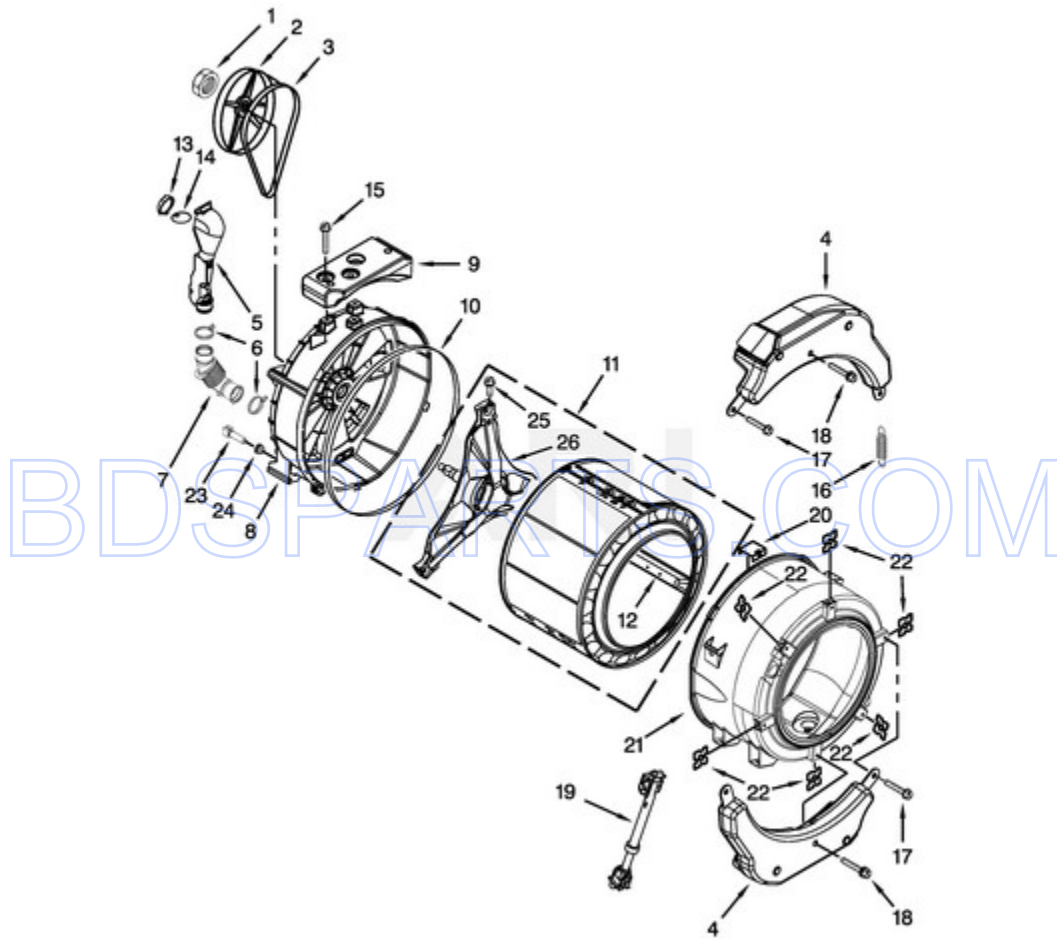

MHN30PRAWW0 - 05 - DISPENSER PARTS

DISPENSER PARTS

03/05/2015

8

Part No. W10353875 Rev. B

Page design © 2004-2017 by ARI Network Services, Inc.

BDSPARTS.COM

Ref #	Part #	Description	Qty	Context	Note	MSRP
4	8540282	SCREW				
5	8183181	NOZZLE, INLET				
15	8540063	HOSE, DISPENSER TO TUB				
19	W10137456	SCREW				
8	8540399	COVER, DETERGENT DRAWER				
17	W10137460	COVER, HANDLE				
6	W10212611	HOSE, VALVE TO DISPENSER				
10	W10275869	SIPHON, BLEACH/SOFTENER				
11	W10298953	DOOR, LIVING HINGE				
12	W10212603	DISPENSER, OUTER HOUSING				
13	W10212604	PLATE, DISTRIBUTION				
16	W10137432	HANDLE, DRAWER				
3	370450	CLAMP, HOSE				
1	W10212596	VALVE, WATER INLET (DOUBLE)				
2	W10212598	VALVE, WATER INLET (SINGLE)				
14	8281276	CLAMP, HOSE				
7	W10366786	DRAWER, DETERGENT				
9	W10303980	TAB, DRAWER RELEASE				
18	W10137430	FACIA/OVERLAY, DRAWER				

MHN30PRAWW0 - 06 - TUB AND BASKET PARTS

TUB AND BASKET PARTS

03/05/2015

10

Part No. W10353875 Rev. B

Page design © 2004-2017 by ARI Network Services, Inc.

BDSPARTS.COM

Ref #	Part #	Description	Qty	Context	Note	MSRP
1	8533999	NUT, PULLEY				
2	8540088C	PULLEY				
3	W10260319	BELT, DRIVE				
5	W10142720	PIPE, VENTILATION				
7	8540019	HOSE, EXHAUST				
10	8540090	GASKET, TUB				
12	W10118982	BAFFLE, TUB				
13	W10142721	VENTILATION, CONNECTOR				
14	W10142722	FLAP, VENTILATION				
16	W10010360	SPRING, SUSPENSION				
17	W10094780	SCREW				
20	8540092	CLAMP, TUB				
22	8540072	NUT, PUSH-IN				
24	8540766	SEAL, RUBBER				
25	8540382	SCREW				
4	W10223198	COUNTERWEIGHT, FRONT				
8	W10303574	TUB, REAR				
9	W10200747	COUNTERWEIGHT, REAR				
11	W10303571	BASKET, COMPLETE				
15	W10246531	SCREW, REAR COUNTERWEIGHT				
18	W10259288	BOLT ASSEMBLY, COUNTERWEIGHT CENTER HOLE				
19	W10015830	ABSORBER, SHOCK				
21	W10266965	TUB, FRONT				
23	W10176659	CONTROL, NEGATIVE THERMISTOR				
26	8540342	ASSEMBLY, CROSSPIECE				
6	8540010	CLAMP, VENT HOSE				