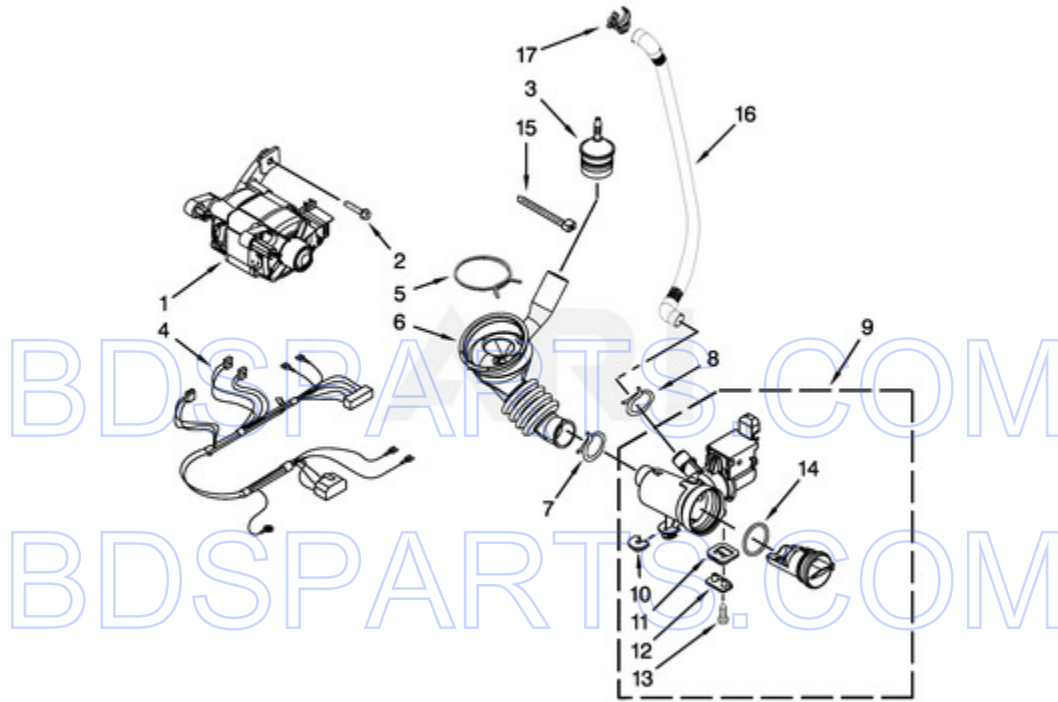

MHN30PRBWW0 - 06 - TUB AND BASKET PARTS

TUB AND BASKET PARTS

Ref #	Part #	Description	Qty	Context	Note	MSRP
1	8533999	NUT, PULLEY				
2	8540088C	PULLEY				
3	W10260319	BELT, DRIVE				
5	W10142720	PIPE, VENTILATION				
7	8540019	HOSE, EXHAUST				
10	8540090	GASKET, TUB				
12	W10118982	BAFFLE, TUB				
13	W10142721	VENTILATION, CONNECTOR				
14	W10142722	FLAP, VENTILATION				
16	W10010360	SPRING, SUSPENSION				
17	W10094780	SCREW				
20	8540092	CLAMP, TUB				
22	8540072	NUT, PUSH-IN				
24	8540766	SEAL, RUBBER				
25	8540382	SCREW				
4	W10223198	COUNTERWEIGHT, FRONT				
8	W10303574	TUB, REAR				
9	W10200747	COUNTERWEIGHT, REAR				
11	W10303571	BASKET, COMPLETE				
15	W10246531	SCREW, REAR COUNTERWEIGHT				
18	W10259288	BOLT ASSEMBLY, COUNTERWEIGHT CENTER HOLE				
19	W10015830	ABSORBER, SHOCK				
21	W10266965	TUB, FRONT				
23	W10176659	CONTROL, NEGATIVE THERMISTOR				
26	8540342	ASSEMBLY, CROSSPIECE				
6	8540010	CLAMP, VENT HOSE				

MHN30PRBWW0 - 07 - PUMP AND MOTOR PARTS

PUMP AND MOTOR PARTS

Ref #	Part #	Description	Qty	Context	Note	MSRP
2	8540134	BOLT, MOTOR				
6	8540012	HOSE, TUB TO PUMP				
8	356138	CLAMP, HOSE				
1	W10171927	MOTOR, DRIVE				
15	2262071	TIE, CABLE				
16	W10272563	HOSE, DRAIN INNER				
17	W10003290	RETAINER, DRAIN HOSE				
3	W10405608	TRAP, AIR				
4	W10201879	HARNESS, MOTOR				
5	8181734	CLAMP, HOSE				
7	370448	CLAMP, HOSE				
9	W10130913	PUMP (COMPLETE)				
10	W10034820	FOOT, RUBBER (SLIDER)				
11	W10034830	FOOT, RUBBER (LOCK)				
12	8540033	CAP, LOCK FOOT				
13	8533964	SCREW, VENTILATION				
14	8540025	SEAL, FILTER CAP				