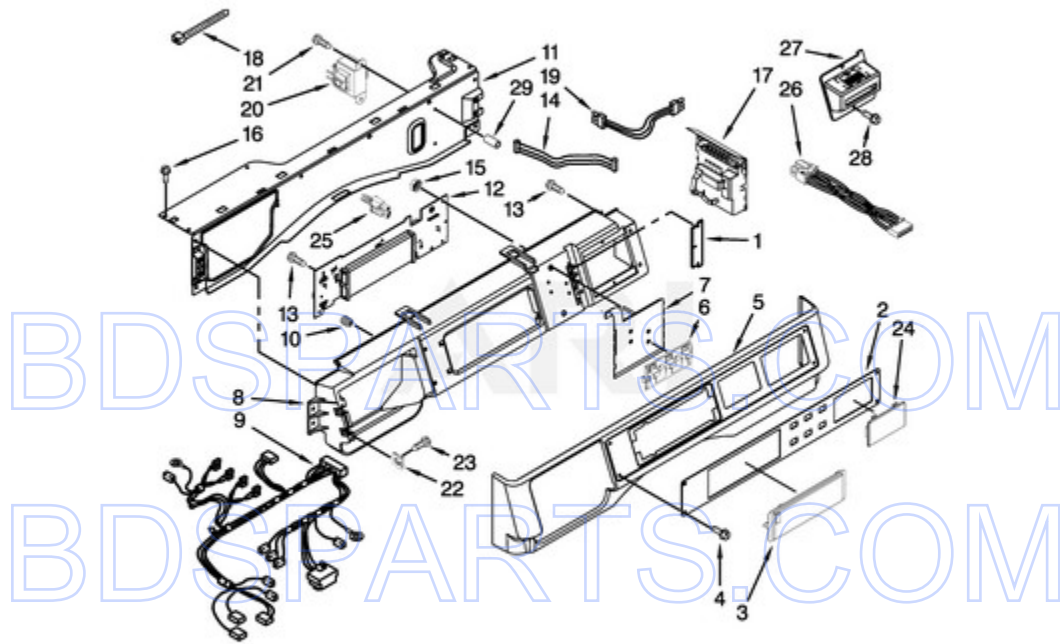

BDS PARTS.COM

BDS PARTS.COM

MHN30PRBWW0 - 03 - DOOR PARTS

DOOR PARTS

Ref #	Part #	Description	Qty	Context	Note	MSRP
19	W10112927	PAD, DOOR HANDLE				
18	W10015090	SCREW				
2	8540108	CLAMP, BELLOW TO TUB				
4	8540725	SCREW				
5	8540221	HOOK, DOOR				
8	W10217563	CLAMP, BELLOW TO FRONT PANEL				
9	8540115	CLAMP, SUPPORT				
10	8540114	CLAMP, GLASS				
11	8540513	SCREW				
16	8540284	SCREW				
17	8540282	SCREW				
1	W10311051	BELLOW				
3	W10375379	LOCK, DOOR				
6	W10117474	HANDLE, DOOR				
7	W10198440	TRIM RING, OUTER DOOR				
13	W10388315	GLASS, DOOR				
14	W10198442	FRAME, DOOR BACK SUPPORT				
15	W10198417	HINGE, DOOR				
12	W10137404	FRAME, DOOR FRONT ASSEMBLY				

MHN30PRBWW0 - 04 - CONTROL PANEL PARTS

CONTROL PANEL PARTS

Ref #	Part #	Description	Qty	Context	Note	MSRP
13	489136	SCREW				
15	W10139046	NUT				
7	W10135255	SWITCH, MEMBRANE & BACKER PLATE				
4	W10137457	SCREW				
10	W10189313	INSERT				
1	W10187276	SEAL, CONSOLE				
25	W10133282	JUMPER, SWITCH SERVICE/VAULT				
3	W10267645	COVER, DISPLAY				
NI	N/P	FOLLOWING PARTS NOT ILLUSTRATED				
16	W10015090	SCREW				
21	8540329	SCREW				
18	3429563	TIE, CABLE				
5	W10137458	CONSOLE, OUTER				
8	W10137426	CONSOLE, INNER				
14	W10155150	HARNES, TEST				
22	9781235	NUT, "U"				
23	W10131119	SCREW M4X13				
11	W10294428	BRACKET, CONSOLE				
12	W10311755	USER INTERFACE				
29	W10018050	CAP PLUG				
20	W10131839	TRANSFORMER				
NI	W10232996	CCU TO COLD FILL VALVE (3 POLE)				
NI	W10232997	CCU TO HOT FILL VALVE (2 POLE)				
6	W10131113	BUTTON, PUSH				
27	W10137454	BEZEL, CARD READER				
26	W10133304	CARD READER, HARNES				
28	W10001220	SCREW				
24	W10213906	COVER, CARD READER				
2	W10313091	FACIA/OVERLAY				
9	W10298332	HARNES, WIRING (UPPER MAIN)				
19	W10448626	HARNES, WIRING (CONSOLE UIC)				
17	W10525374	MICROCOMPUTER, MACHINE CONTROL				