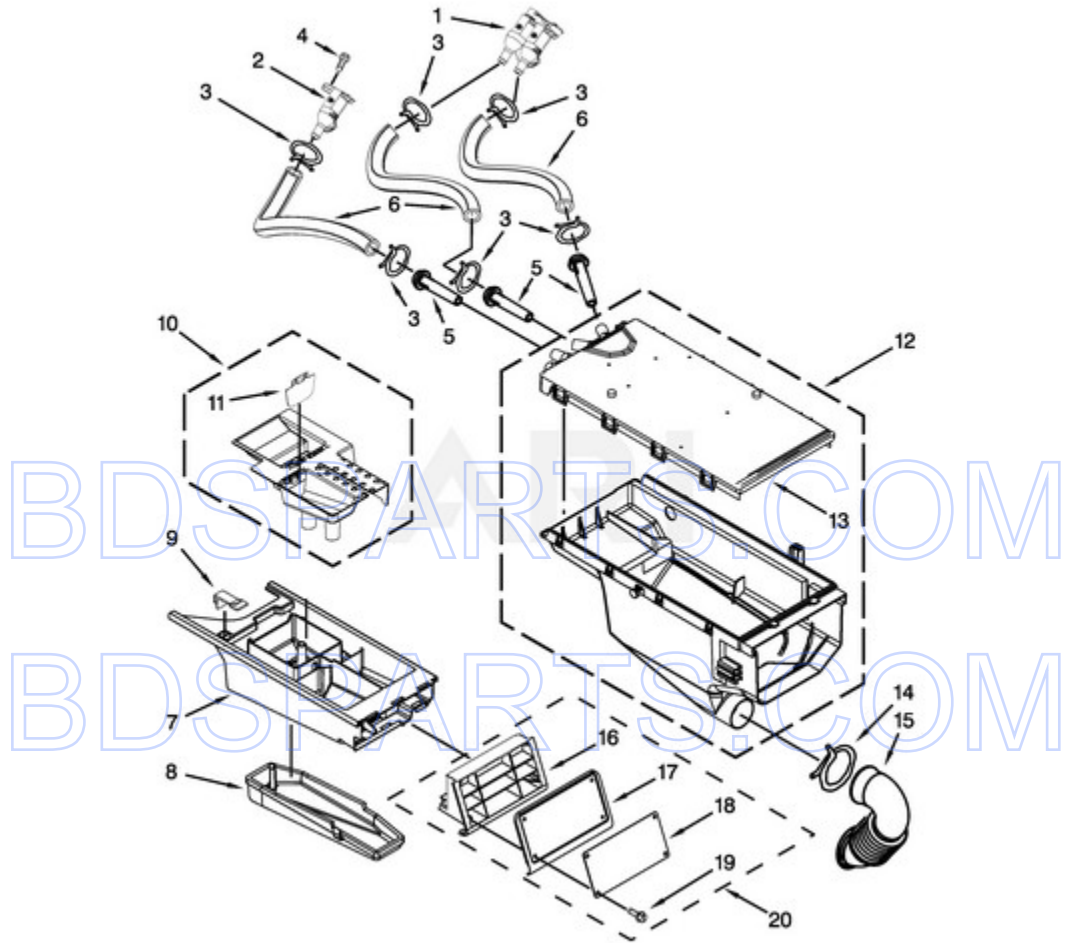

MHN30PRBWW0 - 05 - DISPENSER PARTS

DISPENSER PARTS

Ref #	Part #	Description	Qty	Context	Note	MSRP
4	8540282	SCREW				
5	8183181	NOZZLE, INLET				
15	8540063	HOSE, DISPENSER TO TUB				
19	W10137456	SCREW				
8	8540399	COVER, DETERGENT DRAWER				
7	8540402	DRAWER, DETERGENT				
17	W10137460	COVER, HANDLE				
6	W10212611	HOSE, VALVE TO DISPENSER				
9	W10198458	TAB, DRAWER RELEASE				
11	W10298953	DOOR, LIVING HINGE				
12	W10212603	DISPENSER, OUTER HOUSING				
13	W10212604	PLATE, DISTRIBUTION				
16	W10137432	HANDLE, DRAWER				
3	370450	CLAMP, HOSE				
1	W10212596	VALVE, WATER INLET (DOUBLE)				
2	W10212598	VALVE, WATER INLET (SINGLE)				
10	W10407371	SIPHON, BLEACH/SOFTENER				
14	8281276	CLAMP, HOSE				
18	W10137430	FACIA/OVERLAY, DRAWER				
20	W10137428	HANDLE ASSEMBLY, DRAWER