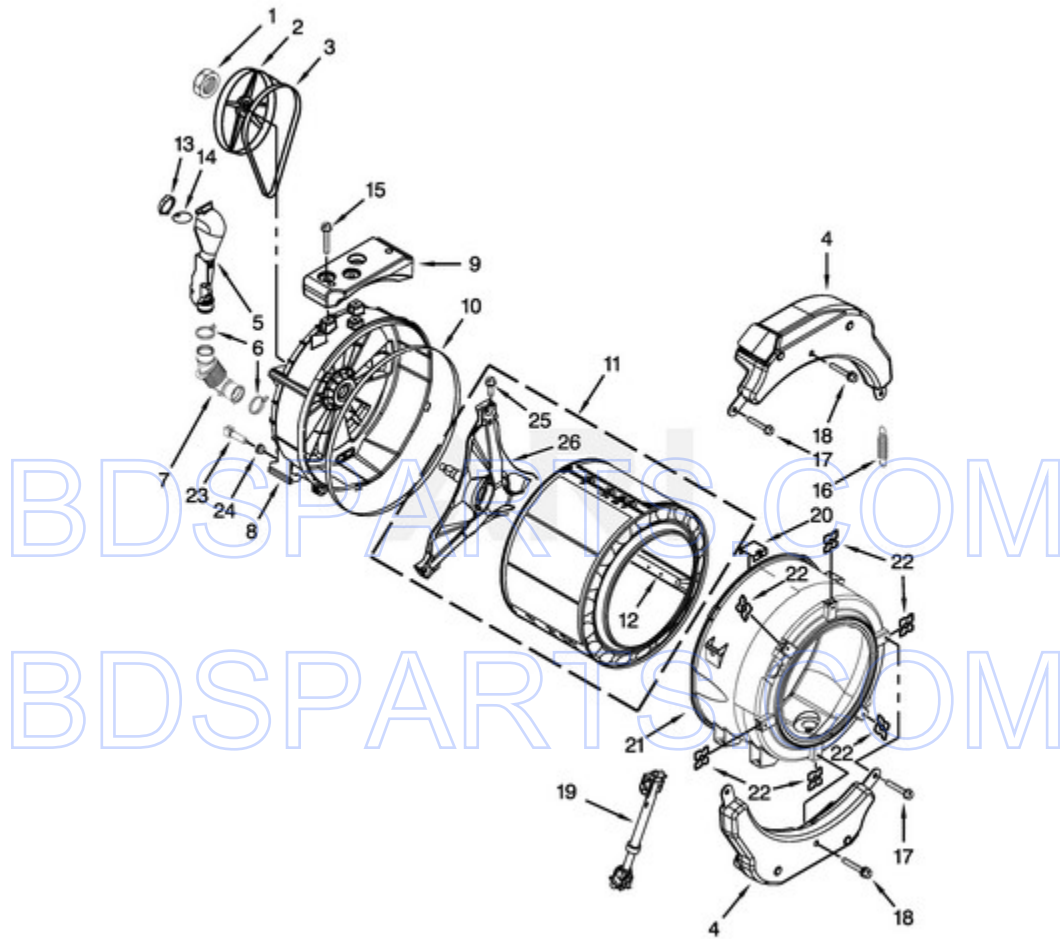

MHN30PRBWW0 - 05 - DISPENSER PARTS

DISPENSER PARTS

Ref #	Part #	Description	Qty	Context	Note	MSRP
4	8540282	SCREW				
5	8183181	NOZZLE, INLET				
15	8540063	HOSE, DISPENSER TO TUB				
19	W10137456	SCREW				
8	8540399	COVER, DETERGENT DRAWER				
7	8540402	DRAWER, DETERGENT				
17	W10137460	COVER, HANDLE				
6	W10212611	HOSE, VALVE TO DISPENSER				
9	W10198458	TAB, DRAWER RELEASE				
11	W10298953	DOOR, LIVING HINGE				
12	W10212603	DISPENSER, OUTER HOUSING				
13	W10212604	PLATE, DISTRIBUTION				
16	W10137432	HANDLE, DRAWER				
3	370450	CLAMP, HOSE				
1	W10212596	VALVE, WATER INLET (DOUBLE)				
2	W10212598	VALVE, WATER INLET (SINGLE)				
10	W10407371	SIPHON, BLEACH/SOFTENER				
14	8281276	CLAMP, HOSE				
18	W10137430	FACIA/OVERLAY, DRAWER				
20	W10137428	HANDLE ASSEMBLY, DRAWER				

MHN30PRBWW0 - 06 - TUB AND BASKET PARTS

TUB AND BASKET PARTS

Ref #	Part #	Description	Qty	Context	Note	MSRP
1	8533999	NUT, PULLEY				
2	8540088C	PULLEY				
3	W10260319	BELT, DRIVE				
5	W10142720	PIPE, VENTILATION				
7	8540019	HOSE, EXHAUST				
10	8540090	GASKET, TUB				
12	W10118982	BAFFLE, TUB				
13	W10142721	VENTILATION, CONNECTOR				
14	W10142722	FLAP, VENTILATION				
16	W10010360	SPRING, SUSPENSION				
17	W10094780	SCREW				
20	8540092	CLAMP, TUB				
22	8540072	NUT, PUSH-IN				
24	8540766	SEAL, RUBBER				
25	8540382	SCREW				
4	W10223198	COUNTERWEIGHT, FRONT				
8	W10303574	TUB, REAR				
9	W10200747	COUNTERWEIGHT, REAR				
11	W10303571	BASKET, COMPLETE				
15	W10246531	SCREW, REAR COUNTERWEIGHT				
18	W10259288	BOLT ASSEMBLY, COUNTERWEIGHT CENTER HOLE				
19	W10015830	ABSORBER, SHOCK				
21	W10266965	TUB, FRONT				
23	W10176659	CONTROL, NEGATIVE THERMISTOR				
26	8540342	ASSEMBLY, CROSSPIECE				
6	8540010	CLAMP, VENT HOSE				