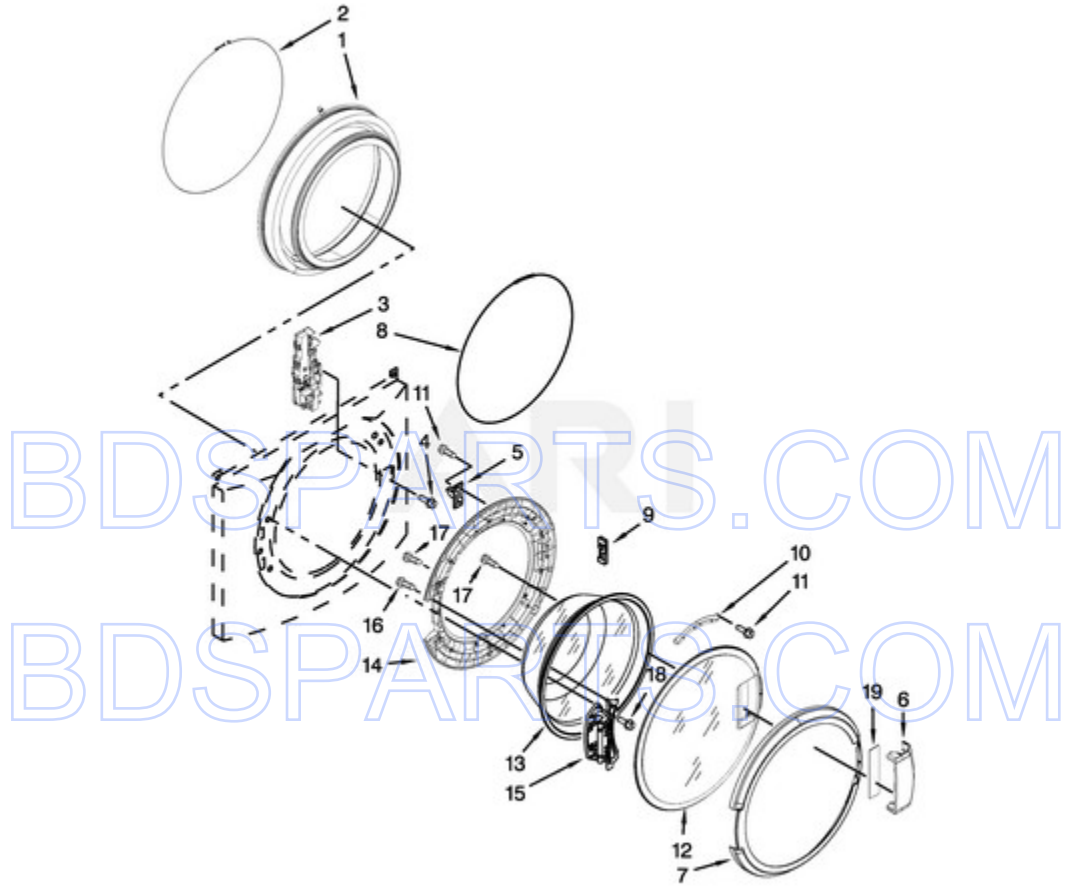

MHN30PRBWW0 - 03 - DOOR PARTS

DOOR PARTS

Ref #	Part #	Description	Qty	Context	Note	MSRP
19	W10112927	PAD, DOOR HANDLE				
18	W10015090	SCREW				
2	8540108	CLAMP, BELLOW TO TUB				
4	8540725	SCREW				
5	8540221	HOOK, DOOR				
8	W10217563	CLAMP, BELLOW TO FRONT PANEL				
9	8540115	CLAMP, SUPPORT				
10	8540114	CLAMP, GLASS				
11	8540513	SCREW				
16	8540284	SCREW				
17	8540282	SCREW				
1	W10311051	BELLOW				
3	W10375379	LOCK, DOOR				
6	W10117474	HANDLE, DOOR				
7	W10198440	TRIM RING, OUTER DOOR				
13	W10388315	GLASS, DOOR				
14	W10198442	FRAME, DOOR BACK SUPPORT				
15	W10198417	HINGE, DOOR				
12	W10137404	FRAME, DOOR FRONT ASSEMBLY