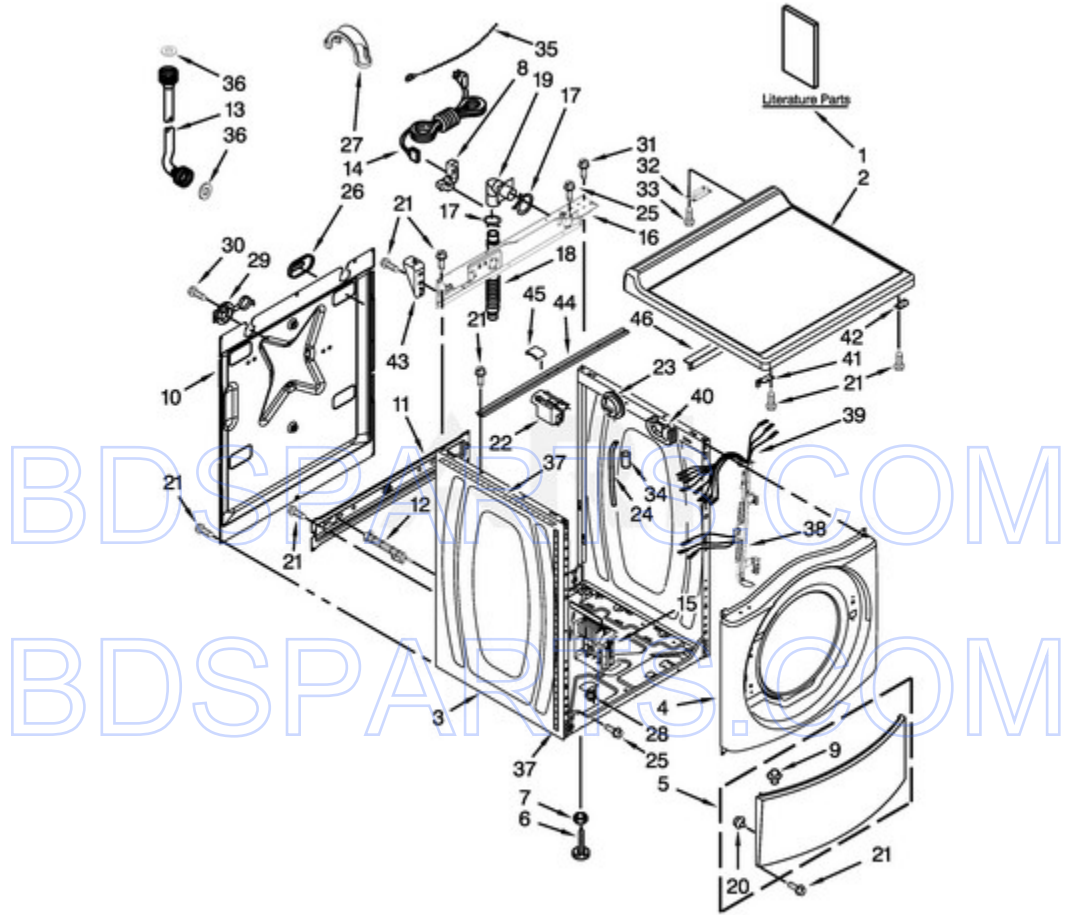

MHN30PRBWW0 - 02 - TOP AND CABINET PARTS

TOP AND CABINET PARTS

Ref #	Part #	Description	Qty	Context	Note	MSRP
2	W10137410	TOP (WHITE)				
32	8565018	HINGE & PIN ASSEMBLY (WHITE)				
41	W10137445	BRACKET - TOP PANEL, LEFT				
42	W10137444	BRACKET - TOP PANEL, RIGHT				
43	W10137398	STOP, TOP PANEL				
37	8318396	SEAL, FOAM				
33	342055	SCREW				
NI	N/P	FOLLOWING PARTS NOT ILLUSTRATED				
4	W10306505	PANEL, FRONT (WHITE)				
6	W10245373	FOOT, LEVELING				
7	3359452	NUT, HEX				
8	W10110676	STRAIN RELIEF, POWER CORD				
9	8518891	RIVET				
11	W10189659	BRACE, TRANSPORT				
12	W10251449	BOLT, SHIPPING (SET OF 4)				
20	238614	BUMPER				
21	W10015090	SCREW				
24	8540294	HOSE, PRESSURE SWITCH				
25	8540479	SCREW, GROUNDING				
26	8540268	COVER, TRANSPORT				
29	8540728	SLEEVE, CORD SUPPORT				
30	8540727	SCREW				
31	8540329	SCREW				
34	2161302	SLEEVE				
35	3347868	TIE, CABLE (BEADED)				
36	3976300	WASHER, INLET HOSE				
40	8540643	BRACKET, SPRING				
44	8540721	BRACE, TOP				
45	8283273	DAMPER, BRACE				
17	356138	CLAMP, HOSE				
10	W10258342	PANEL, REAR				
16	W10244560	BRACE, REAR				
18	W10106460	HOSE, DRAIN OUTER				
19	W10003260	CONNECTOR, HOSE OUTLET				
23	W10292407	SWITCH, PRESSURE				
27	8577378	U-BEND, DRAIN HOSE				
38	W10168546	HARNESS CHANNEL, SIDE FRONT				
5	8540664	PANEL, TOE (WHITE)				

Ref #	Part #	Description	Qty	Context	Note	MSRP
13	W10194208	HOSE, WATER INLET (COLD)				
13A	8571378	HOSE, WATER INLET (HOT)				
14	W10205500	CORD, POWER				
15	W10384849	UNIT, MOTOR CONTROL				
22	W10339736	FILTER, INTERFERENCE				
28	W10085220	MICROSWITCH				
39	W10298334	HARNES, WIRING (LOWER MAIN)				
NI	W10253050	CCU TO MCU - POWER (2 POLE)				
NI	W10253054	CCU TO MCU - SERIAL COMMUNICATION (3 POLE)				
NI	8540205	DOOR LOCK - POWER				
1	W10353871	INSTALLATION INSTRUCTIONS				
1A	W10311068	TECH SHEET (ENGLISH)				
1B	W10311070	TECH SHEET (FRENCH)				
46	W10342663	ANGLE, SUPPORT TOP				
3	W10276046	CABINET (WHITE)				