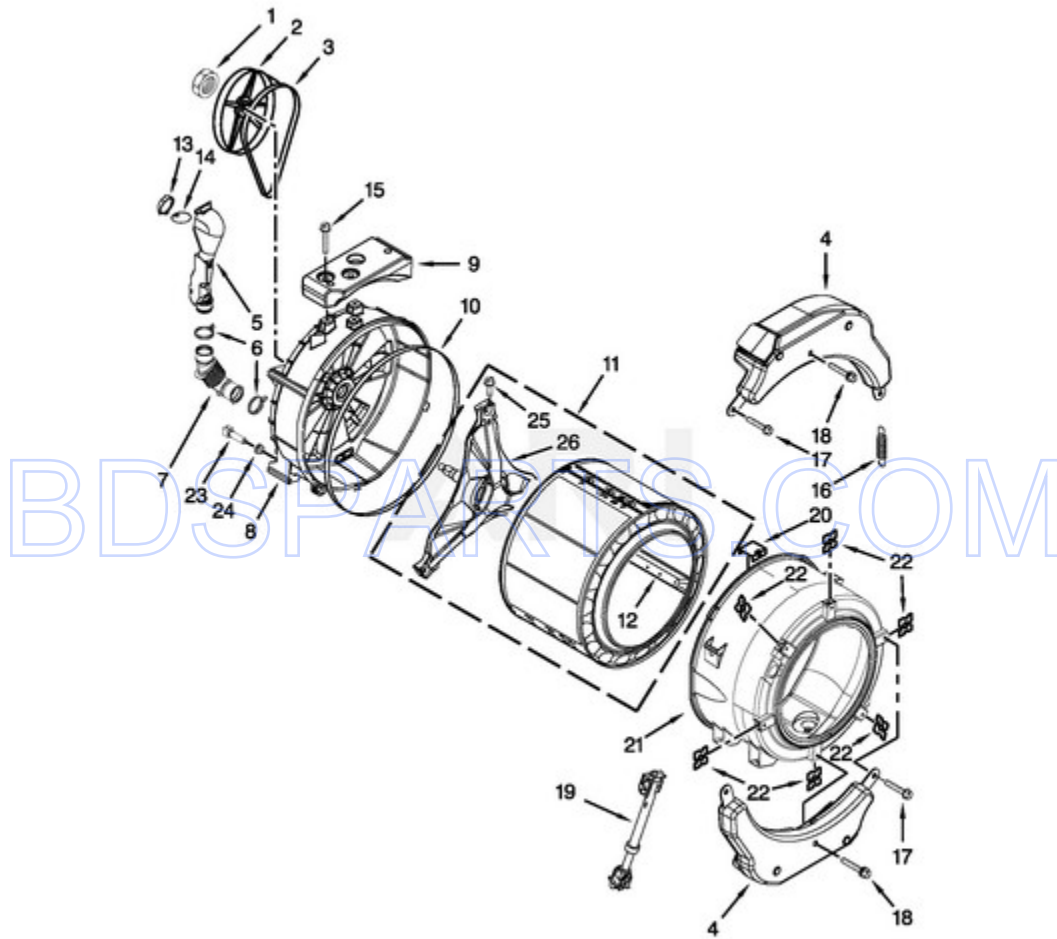

MHN30PRCWW0 - 06 - TUB AND BASKET PARTS

TUB AND BASKET PARTS

Ref #	Part #	Description	Qty	Context	Note	MSRP
1	8533999	NUT, PULLEY				
3	W10260319	BELT, DRIVE				
5	W10142720	PIPE, VENTILATION				
7	8540019	HOSE, EXHAUST				
10	8540090	GASKET, TUB				
12	W10118982	BAFFLE, TUB				
13	W10142721	VENTILATION, CONNECTOR				
14	W10142722	FLAP, VENTILATION				
16	W10010360	SPRING, SUSPENSION				
17	W10094780	SCREW				
20	8540092	CLAMP, TUB				
22	8540072	NUT, PUSH-IN				
24	8540766	SEAL, RUBBER				
25	8540382	SCREW				
4	W10223198	COUNTERWEIGHT, FRONT				
8	W10303574	TUB, REAR				
9	W10200747	COUNTERWEIGHT, REAR				
11	W10303571	BASKET, COMPLETE				
15	W10246531	SCREW, REAR COUNTERWEIGHT				
18	W10259288	BOLT ASSEMBLY, COUNTERWEIGHT CENTER HOLE				
19	W10015830	ABSORBER, SHOCK				
21	W10266965	TUB, FRONT				
23	W10176659	CONTROL, NEGATIVE THERMISTOR				
26	8540342	ASSEMBLY, CROSSPIECE				
6	8540010	CLAMP, VENT HOSE				
2	8540088	PULLEY				