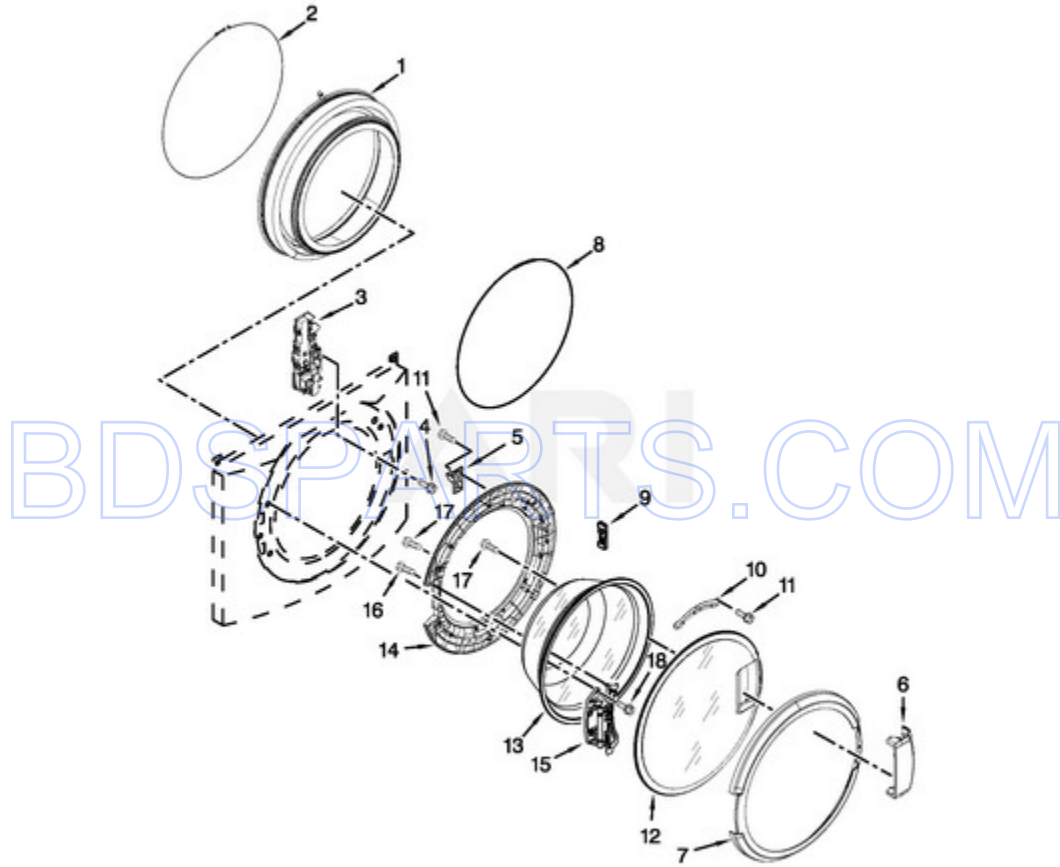

MHN30PRCWW0 - 03 - DOOR PARTS

DOOR PARTS

Ref #	Part #	Description	Qty	Context	Note	MSRP
18	W10015090	SCREW				
2	8540108	CLAMP, BELLOW TO TUB				
4	8540725	SCREW				
5	8540221	HOOK, DOOR				
8	W10217563	CLAMP, BELLOW TO FRONT PANEL				
9	8540115	CLAMP, SUPPORT				
10	8540114	CLAMP, GLASS				
11	8540513	SCREW				
16	8540284	SCREW				
17	8540282	SCREW				
1	W10311051	BELLOW				
3	W10375379	LOCK, DOOR				
7	W10198440	TRIM RING, OUTER DOOR				
13	W10388315	GLASS, DOOR				
14	W10198442	FRAME, DOOR BACK SUPPORT				
15	W10198417	HINGE, DOOR				
6	W10112925	HANDLE, DOOR				
12	W10137404	FRAME, DOOR FRONT ASSEMBLY