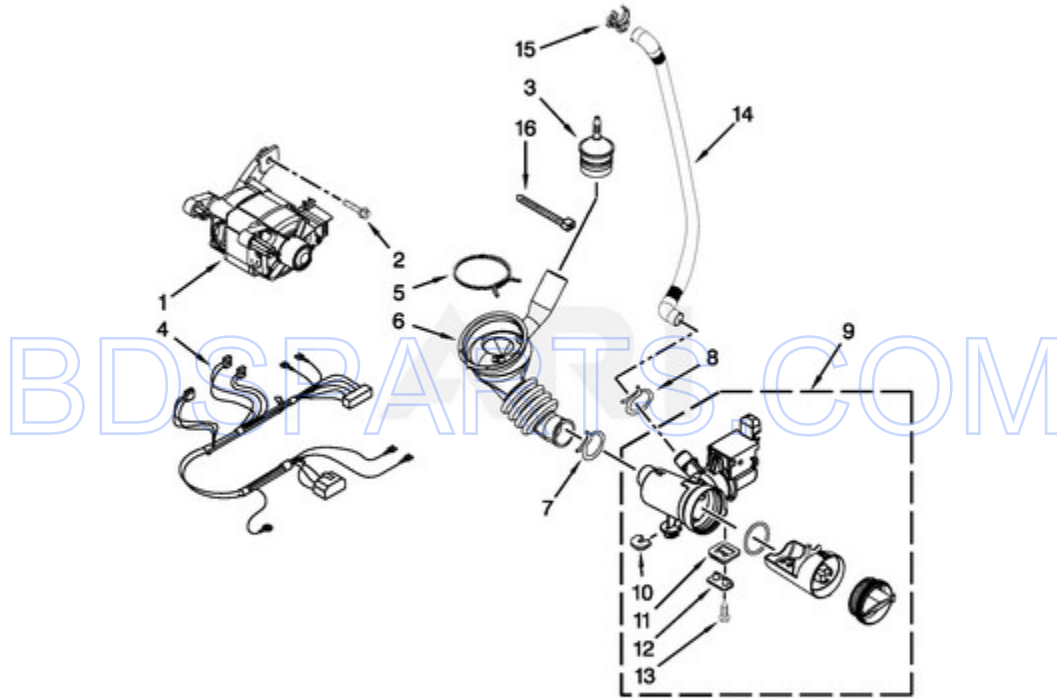

MHN30PRCWW0 - 06 - TUB AND BASKET PARTS

TUB AND BASKET PARTS

Ref #	Part #	Description	Qty	Context	Note	MSRP
1	8533999	NUT, PULLEY				
3	W10260319	BELT, DRIVE				
5	W10142720	PIPE, VENTILATION				
7	8540019	HOSE, EXHAUST				
10	8540090	GASKET, TUB				
12	W10118982	BAFFLE, TUB				
13	W10142721	VENTILATION, CONNECTOR				
14	W10142722	FLAP, VENTILATION				
16	W10010360	SPRING, SUSPENSION				
17	W10094780	SCREW				
20	8540092	CLAMP, TUB				
22	8540072	NUT, PUSH-IN				
24	8540766	SEAL, RUBBER				
25	8540382	SCREW				
4	W10223198	COUNTERWEIGHT, FRONT				
8	W10303574	TUB, REAR				
9	W10200747	COUNTERWEIGHT, REAR				
11	W10303571	BASKET, COMPLETE				
15	W10246531	SCREW, REAR COUNTERWEIGHT				
18	W10259288	BOLT ASSEMBLY, COUNTERWEIGHT CENTER HOLE				
19	W10015830	ABSORBER, SHOCK				
21	W10266965	TUB, FRONT				
23	W10176659	CONTROL, NEGATIVE THERMISTOR				
26	8540342	ASSEMBLY, CROSSPIECE				
6	8540010	CLAMP, VENT HOSE				
2	8540088	PULLEY				

MHN30PRCWW0 - 07 - PUMP AND MOTOR PARTS

PUMP AND MOTOR PARTS

Ref #	Part #	Description	Qty	Context	Note	MSRP
2	8540134	BOLT, MOTOR				
6	8540012	HOSE, TUB TO PUMP				
8	356138	CLAMP, HOSE				
1	W10171927	MOTOR, DRIVE				
16	2262071	TIE, CABLE				
14	W10272563	HOSE, DRAIN INNER				
15	W10003290	RETAINER, DRAIN HOSE				
3	W10405608	TRAP, AIR				
4	W10201879	HARNESS, MOTOR				
5	8181734	CLAMP, HOSE				
7	370448	CLAMP, HOSE				
9	W10130913	PUMP (COMPLETE)				
10	W10034820	FOOT, RUBBER (SLIDER)				
11	W10034830	FOOT, RUBBER (LOCK)				
12	8540033	CAP, LOCK FOOT				
13	8533964	SCREW, VENTILATION				