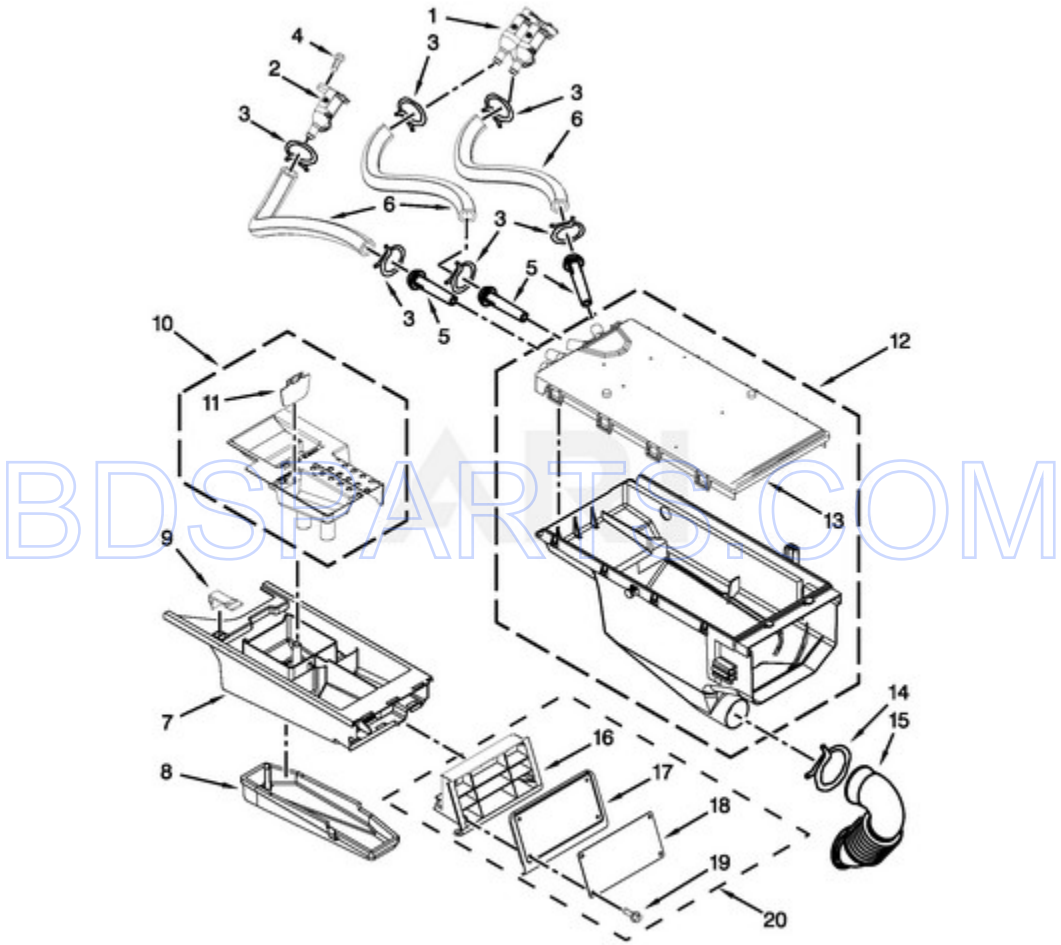

MHN30PRCWW0 - 05 - DISPENSER PARTS

DISPENSER PARTS

03/05/2015

8

Part No. W10696621 Rev. B

Page design © 2004-2017 by ARI Network Services, Inc.

Ref #	Part #	Description	Qty	Context	Note	MSRP
4	8540282	SCREW				
5	8183181	NOZZLE, INLET				
15	8540063	HOSE, DISPENSER TO TUB				
19	W10137456	SCREW				
8	8540399	COVER, DETERGENT DRAWER				
7	8540402	DRAWER, DETERGENT				
17	W10137460	COVER, HANDLE				
6	W10212611	HOSE, VALVE TO DISPENSER				
9	W10198458	TAB, DRAWER RELEASE				
11	W10298953	DOOR, LIVING HINGE				
12	W10212603	DISPENSER, OUTER HOUSING				
13	W10212604	PLATE, DISTRIBUTION				
16	W10137432	HANDLE, DRAWER				
3	370450	CLAMP, HOSE				
1	W10212596	VALVE, WATER INLET (DOUBLE)				
2	W10212598	VALVE, WATER INLET (SINGLE)				
10	W10407371	SIPHON, BLEACH/SOFTENER				
14	8281276	CLAMP, HOSE				
18	W10440593	FASCIA/OVERLAY, DRAWER				
20	W10624566	HANDLE ASSEMBLY, DRAWER