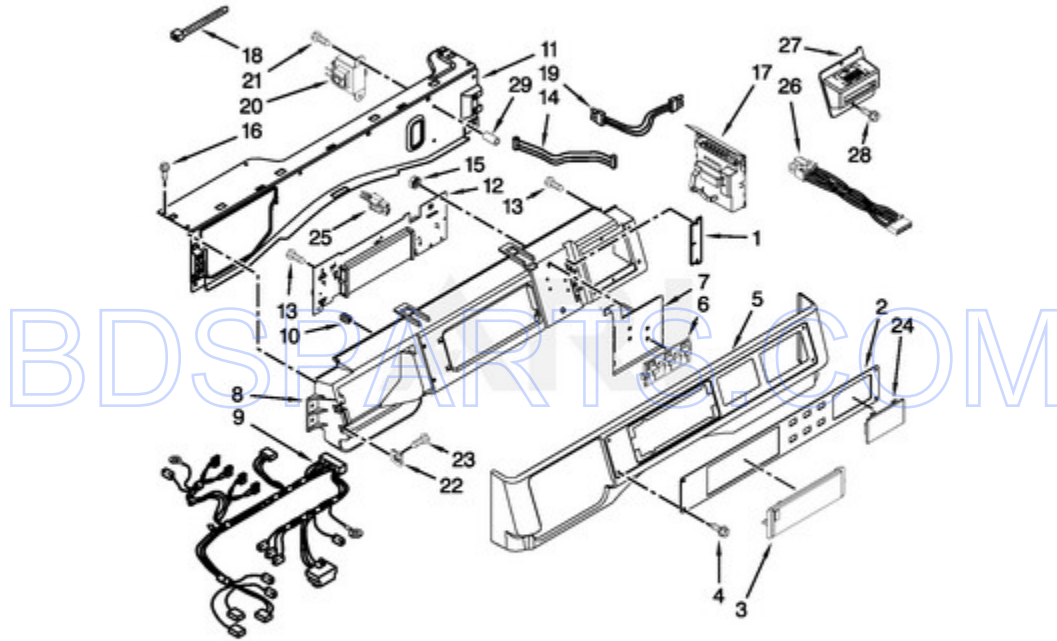

MHN30PRCWW0 - 03 - DOOR PARTS

DOOR PARTS

Ref #	Part #	Description	Qty	Context	Note	MSRP
18	W10015090	SCREW				
2	8540108	CLAMP, BELLOW TO TUB				
4	8540725	SCREW				
5	8540221	HOOK, DOOR				
8	W10217563	CLAMP, BELLOW TO FRONT PANEL				
9	8540115	CLAMP, SUPPORT				
10	8540114	CLAMP, GLASS				
11	8540513	SCREW				
16	8540284	SCREW				
17	8540282	SCREW				
1	W10311051	BELLOW				
3	W10375379	LOCK, DOOR				
7	W10198440	TRIM RING, OUTER DOOR				
13	W10388315	GLASS, DOOR				
14	W10198442	FRAME, DOOR BACK SUPPORT				
15	W10198417	HINGE, DOOR				
6	W10112925	HANDLE, DOOR				
12	W10137404	FRAME, DOOR FRONT ASSEMBLY				

MHN30PRCWW0 - 04 - CONTROL PANEL PARTS

CONTROL PANEL PARTS

Ref #	Part #	Description	Qty	Context	Note	MSRP
13	489136	SCREW				
15	W10139046	NUT				
7	W10135255	SWITCH, MEMBRANE & BACKER PLATE				
4	W10137457	SCREW				
10	W10189313	INSERT				
1	W10187276	SEAL, CONSOLE				
25	W10133282	JUMPER, SWITCH SERVICE/VAULT				
3	W10267645	COVER, DISPLAY				
NI	N/P	FOLLOWING PARTS NOT ILLUSTRATED				
16	W10015090	SCREW				
21	8540329	SCREW				
18	3429563	TIE, CABLE				
5	W10137458	CONSOLE, OUTER				
8	W10137426	CONSOLE, INNER				
14	W10155150	HARNESS, TEST				
22	9781235	NUT, "U"				
23	W10131119	SCREW M4X13				
11	W10294428	BRACKET, CONSOLE				
29	W10018050	CAP PLUG				
20	W10131839	TRANSFORMER				
NI	W10232996	CCU TO COLD FILL VALVE (3 POLE)				
NI	W10232997	CCU TO HOT FILL VALVE (2 POLE)				
6	W10131113	BUTTON, PUSH				
27	W10137454	BEZEL, CARD READER				
26	W10133304	CARD READER, HARNESS				
28	W10001220	SCREW				
24	W10213906	COVER, CARD READER				
9	W10298332	HARNESS, WIRING (UPPER MAIN)				
2	W10607835	FASCIA				
12	W10679197	USER INTERFACE				
17	W10732327	MICROCOMPUTER, MACHINE CONTROL				
19	W10448626	HARNESS, WIRING (CONSOLE UIC)				