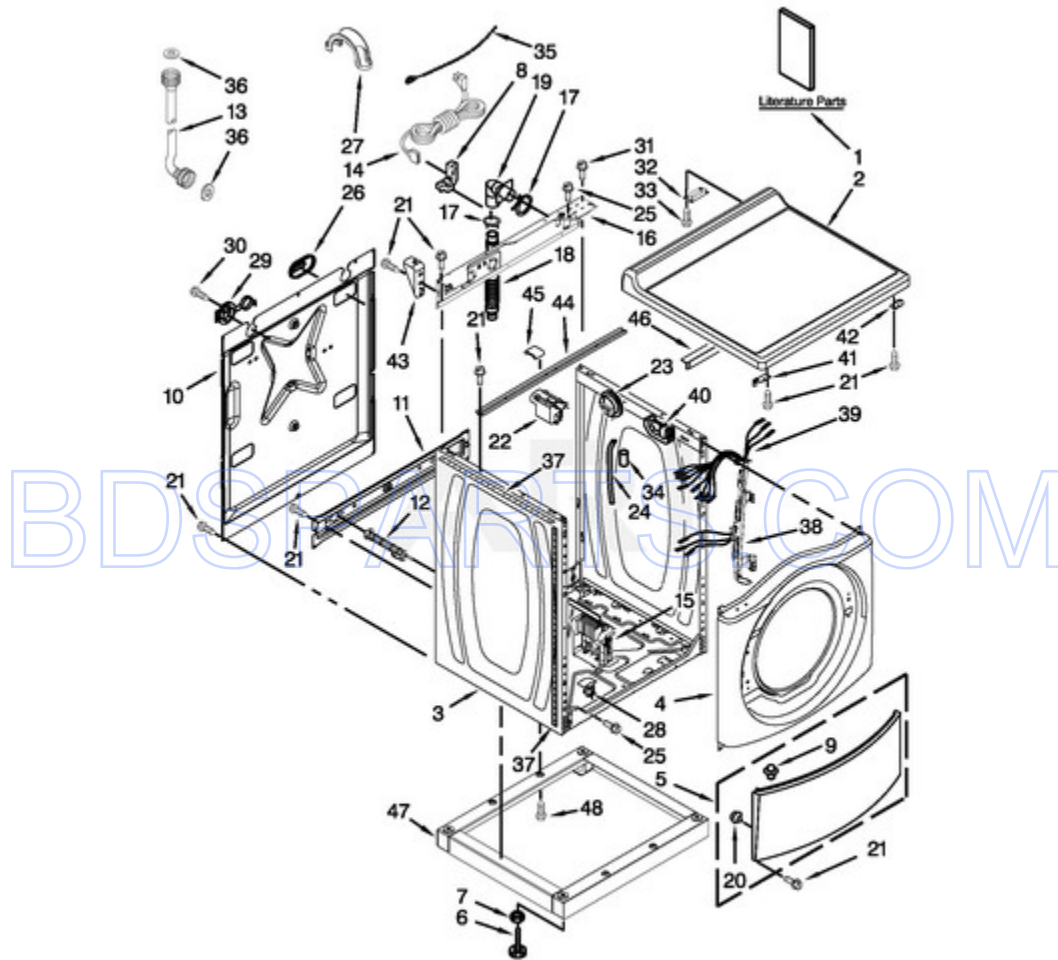

MHN30PRCWW0 - 02 - TOP AND CABINET PARTS

TOP AND CABINET PARTS

Ref #	Part #	Description	Qty	Context	Note	MSRP
2	W10137410	TOP (WHITE)				
32	8565018	HINGE & PIN ASSEMBLY (WHITE)				
41	W10137445	BRACKET - TOP PANEL, LEFT				
42	W10137444	BRACKET - TOP PANEL, RIGHT				
43	W10137398	STOP, TOP PANEL				
33	342055	SCREW				
NI	N/P	FOLLOWING PARTS NOT ILLUSTRATED				
4	W10306505	PANEL, FRONT (WHITE)				
6	W10245373	FOOT, LEVELING				
7	3359452	NUT, HEX				
8	W10110676	STRAIN RELIEF, POWER CORD				
9	8518891	RIVET				
11	W10189659	BRACE, TRANSPORT				
12	W10251449	BOLT, SHIPPING (SET OF 4)				
20	238614	BUMPER				
21	W10015090	SCREW				
24	8540294	HOSE, PRESSURE SWITCH				
25	8540479	SCREW, GROUNDING				
26	8540268	COVER, TRANSPORT				
29	8540728	SLEEVE, CORD SUPPORT				
30	8540727	SCREW				
31	8540329	SCREW				
34	2161302	SLEEVE				
35	3347868	TIE, CABLE (BEADED)				
36	3976300	WASHER, INLET HOSE				
40	8540643	BRACKET, SPRING				
44	8540721	BRACE, TOP				
45	8283273	DAMPER, BRACE				
17	356138	CLAMP, HOSE				
10	W10258342	PANEL, REAR				
16	W10244560	BRACE, REAR				
18	W10106460	HOSE, DRAIN OUTER				
19	W10003260	CONNECTOR, HOSE OUTLET				
23	W10292407	SWITCH, PRESSURE				
27	8577378	U-BEND, DRAIN HOSE				
38	W10168546	HARNESS CHANNEL, SIDE FRONT				
47	W10103350	PEDESTAL (WHITE)				
5	8540664	PANEL, TOE (WHITE)				