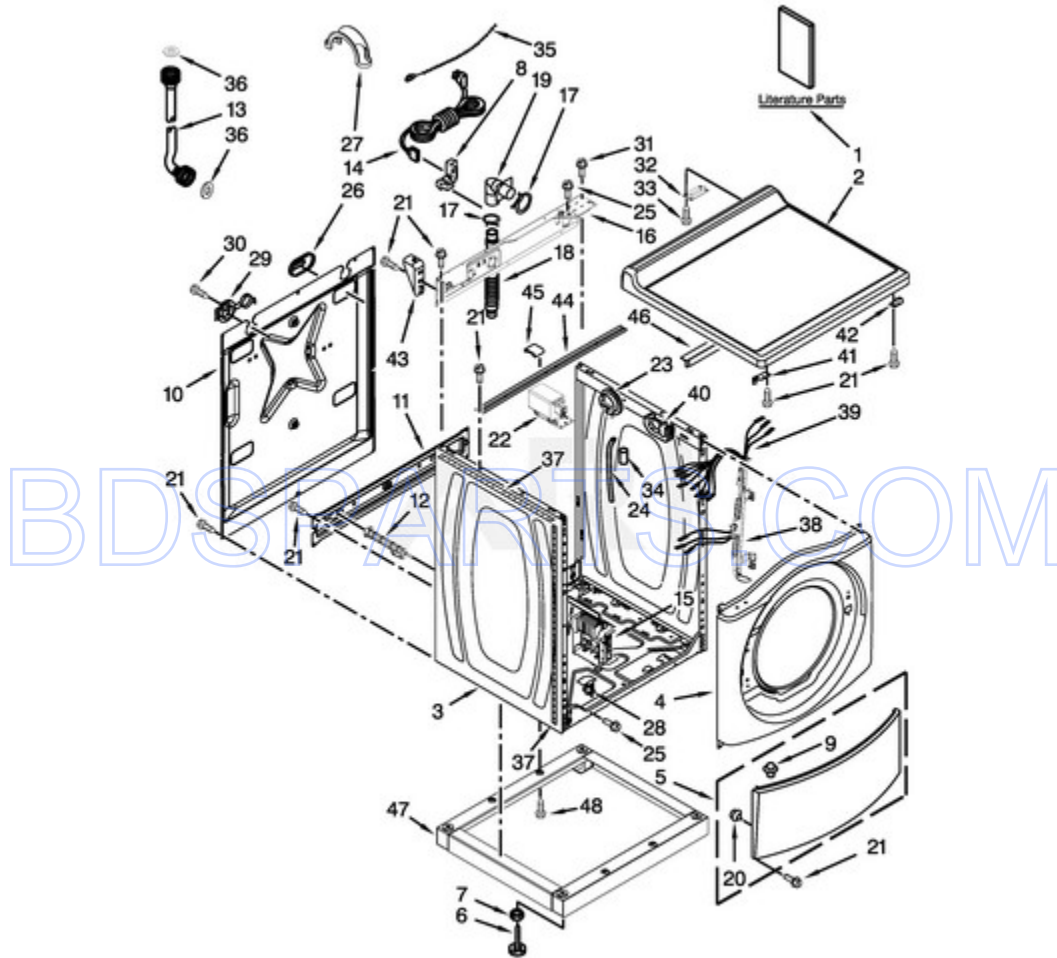

MHN31PRAWW0 - 02 - TOP AND CABINET PARTS

TOP AND CABINET PARTS

Ref #	Part #	Description	Qty	Context	Note	MSRP
2	W10137410	TOP (WHITE)				
32	8565018	HINGE & PIN ASSEMBLY (WHITE)				
41	W10137445	BRACKET - TOP PANEL, LEFT				
42	W10137444	BRACKET - TOP PANEL, RIGHT				
43	W10137398	STOP, TOP PANEL				
37	8318396	SEAL, FOAM				
33	342055	SCREW				
3	N/P	FOLLOWING PARTS NOT ILLUSTRATED				
NI	N/P	FOLLOWING PARTS NOT ILLUSTRATED				
4	W10306505	PANEL, FRONT (WHITE)				
6	W10245373	FOOT, LEVELING				
7	3359452	NUT, HEX				
8	W10110676	STRAIN RELIEF, POWER CORD				
9	8518891	RIVET				
11	W10189659	BRACE, TRANSPORT				
12	W10251449	BOLT, SHIPPING (SET OF 4)				
20	238614	BUMPER				
21	W10015090	SCREW				
24	8540294	HOSE, PRESSURE SWITCH				
25	8540479	SCREW, GROUNDING				
26	8540268	COVER, TRANSPORT				
29	8540728	SLEEVE, CORD SUPPORT				
30	8540727	SCREW				
31	8540329	SCREW				
34	2161302	SLEEVE				
35	3347868	TIE, CABLE (BEADED)				
36	3976300	WASHER, INLET HOSE				
40	8540643	BRACKET, SPRING				
44	8540721	BRACE, TOP				
45	8283273	DAMPER, BRACE				
17	356138	CLAMP, HOSE				
10	W10258342	PANEL, REAR				
16	W10244560	BRACE, REAR				
18	W10106460	HOSE, DRAIN OUTER				
19	W10003260	CONNECTOR, HOSE OUTLET				
23	W10292407	SWITCH, PRESSURE				
27	8577378	U-BEND, DRAIN HOSE				
38	W10168546	HARNESS CHANNEL, SIDE FRONT				