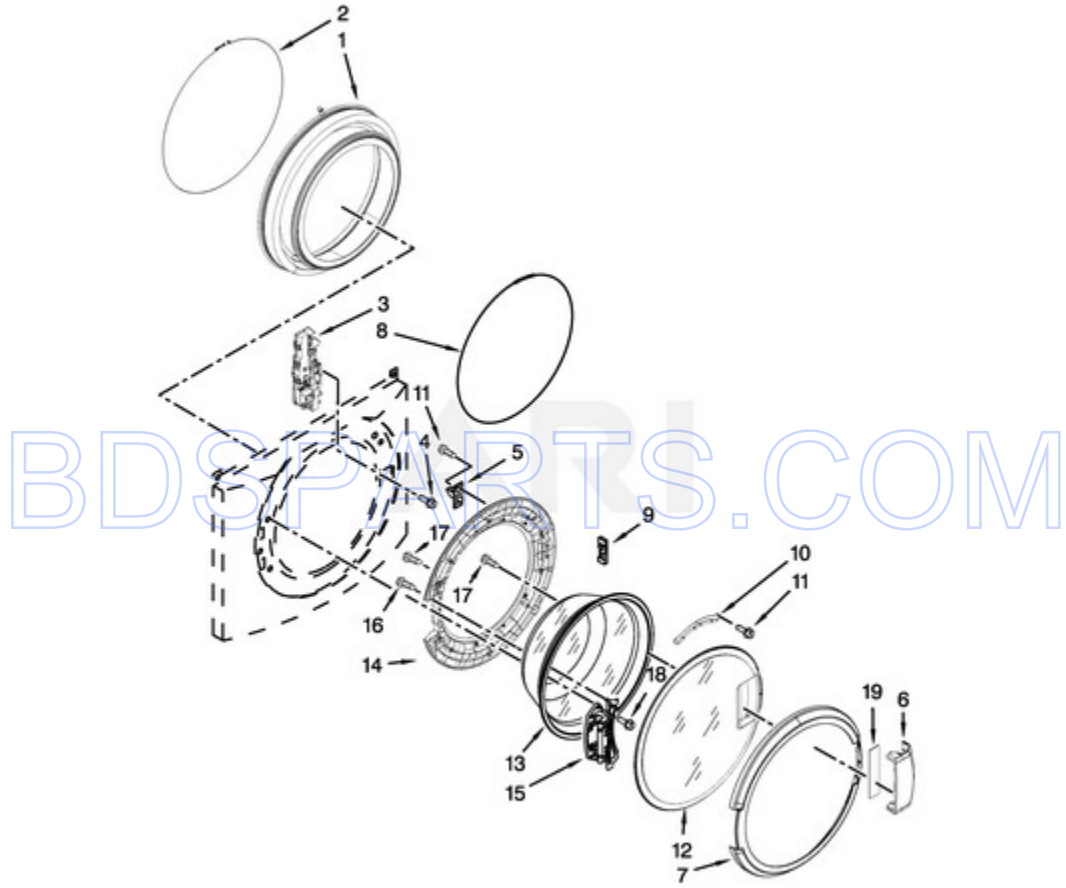

MHN31PRAWW0 - 03 - DOOR PARTS

DOOR PARTS

03/05/2015

4

Part No. W10617703 Rev. C

Page design © 2004-2017 by ARI Network Services, Inc.

Ref #	Part #	Description	Qty	Context	Note	MSRP
19	W10112927	PAD, DOOR HANDLE				
18	W10015090	SCREW				
2	8540108	CLAMP, BELLOW TO TUB				
4	8540725	SCREW				
5	8540221	HOOK, DOOR				
8	W10217563	CLAMP, BELLOW TO FRONT PANEL				
9	8540115	CLAMP, SUPPORT				
10	8540114	CLAMP, GLASS				
11	8540513	SCREW				
16	8540284	SCREW				
17	8540282	SCREW				
1	W10311051	BELLOW				
3	W10375379	LOCK, DOOR				
6	W10117474	HANDLE, DOOR				
7	W10198440	TRIM RING, OUTER DOOR				
13	W10388315	GLASS, DOOR				
14	W10198442	FRAME, DOOR BACK SUPPORT				
15	W10198417	HINGE, DOOR				
12	W10137404	FRAME, DOOR FRONT ASSEMBLY