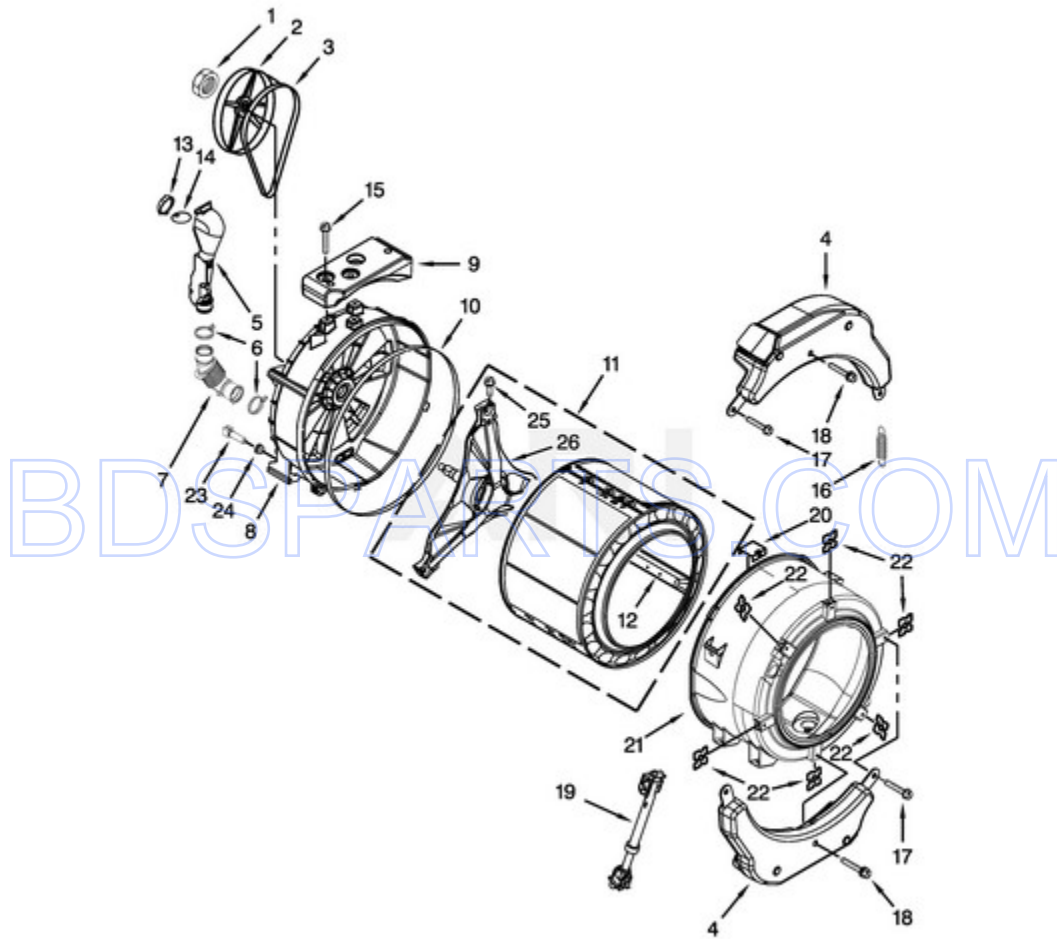

MHN31PRAWW0 - 05 - DISPENSER PARTS

DISPENSER PARTS

Ref #	Part #	Description	Qty	Context	Note	MSRP
4	8540282	SCREW				
5	8183181	NOZZLE, INLET				
15	8540063	HOSE, DISPENSER TO TUB				
19	W10137456	SCREW				
8	8540399	COVER, DETERGENT DRAWER				
7	8540402	DRAWER, DETERGENT				
17	W10137460	COVER, HANDLE				
6	W10212611	HOSE, VALVE TO DISPENSER				
9	W10198458	TAB, DRAWER RELEASE				
11	W10298953	DOOR, LIVING HINGE				
12	W10212603	DISPENSER, OUTER HOUSING				
13	W10212604	PLATE, DISTRIBUTION				
16	W10137432	HANDLE, DRAWER				
3	370450	CLAMP, HOSE				
1	W10212596	VALVE, WATER INLET (DOUBLE)				
2	W10212598	VALVE, WATER INLET (SINGLE)				
10	W10407371	SIPHON, BLEACH/SOFTENER				
14	8281276	CLAMP, HOSE				
18	W10440593	FASCIA/OVERLAY, DRAWER				
20	W10624566	HANDLE ASSEMBLY, DRAWER				

MHN31PRAWW0 - 06 - TUB AND BASKET PARTS

TUB AND BASKET PARTS

Ref #	Part #	Description	Qty	Context	Note	MSRP
1	8533999	NUT, PULLEY				
2	8540088C	PULLEY				
3	W10260319	BELT, DRIVE				
5	W10142720	PIPE, VENTILATION				
7	8540019	HOSE, EXHAUST				
10	8540090	GASKET, TUB				
12	W10118982	BAFFLE, TUB				
13	W10142721	VENTILATION, CONNECTOR				
14	W10142722	FLAP, VENTILATION				
16	W10010360	SPRING, SUSPENSION				
17	W10094780	SCREW				
20	8540092	CLAMP, TUB				
22	8540072	NUT, PUSH-IN				
24	8540766	SEAL, RUBBER				
25	8540382	SCREW				
4	W10223198	COUNTERWEIGHT, FRONT				
8	W10303574	TUB, REAR				
9	W10200747	COUNTERWEIGHT, REAR				
11	W10303571	BASKET, COMPLETE				
15	W10246531	SCREW, REAR COUNTERWEIGHT				
18	W10259288	BOLT ASSEMBLY, COUNTERWEIGHT CENTER HOLE				
19	W10015830	ABSORBER, SHOCK				
21	W10266965	TUB, FRONT				
23	W10176659	CONTROL, NEGATIVE THERMISTOR				
26	8540342	ASSEMBLY, CROSSPIECE				
6	8540010	CLAMP, VENT HOSE				