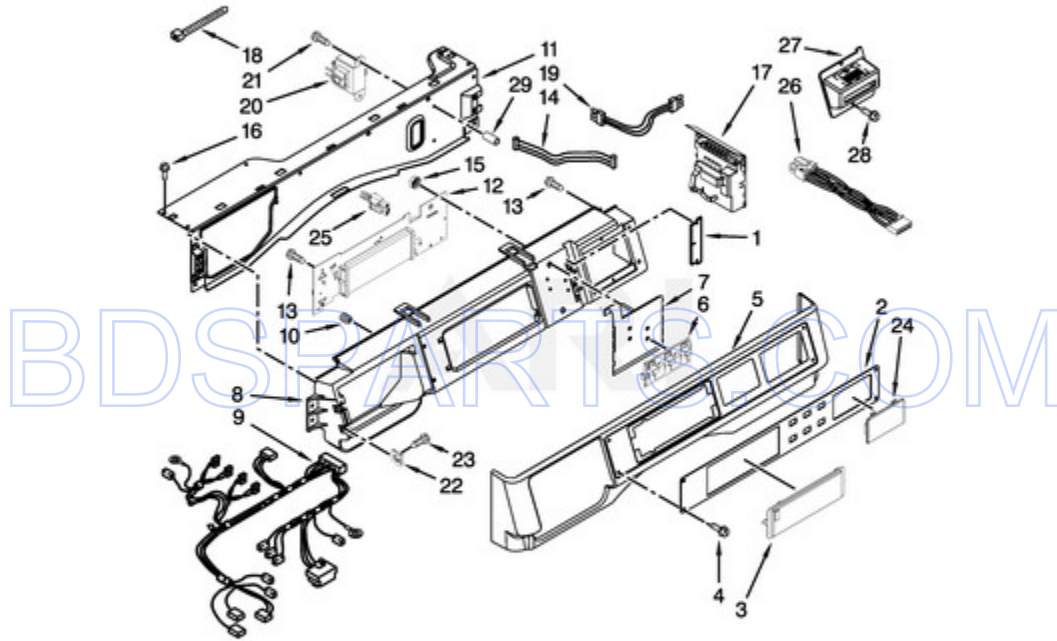

MHN31PRAWW0 - 03 - DOOR PARTS

DOOR PARTS

03/05/2015

4

Part No. W10617703 Rev. C

Page design © 2004-2017 by ARI Network Services, Inc.

Ref #	Part #	Description	Qty	Context	Note	MSRP
19	W10112927	PAD, DOOR HANDLE				
18	W10015090	SCREW				
2	8540108	CLAMP, BELLOW TO TUB				
4	8540725	SCREW				
5	8540221	HOOK, DOOR				
8	W10217563	CLAMP, BELLOW TO FRONT PANEL				
9	8540115	CLAMP, SUPPORT				
10	8540114	CLAMP, GLASS				
11	8540513	SCREW				
16	8540284	SCREW				
17	8540282	SCREW				
1	W10311051	BELLOW				
3	W10375379	LOCK, DOOR				
6	W10117474	HANDLE, DOOR				
7	W10198440	TRIM RING, OUTER DOOR				
13	W10388315	GLASS, DOOR				
14	W10198442	FRAME, DOOR BACK SUPPORT				
15	W10198417	HINGE, DOOR				
12	W10137404	FRAME, DOOR FRONT ASSEMBLY				

MHN31PRAWW0 - 04 - CONTROL PANEL PARTS

CONTROL PANEL PARTS

Ref #	Part #	Description	Qty	Context	Note	MSRP
13	489136	SCREW				
15	W10139046	NUT				
7	W10135255	SWITCH, MEMBRANE & BACKER PLATE				
4	W10137457	SCREW				
10	W10189313	INSERT				
1	W10187276	SEAL, CONSOLE				
25	W10133282	JUMPER, SWITCH SERVICE/VAULT				
3	W10267645	COVER, DISPLAY				
NI	N/P	FOLLOWING PARTS NOT ILLUSTRATED				
16	W10015090	SCREW				
21	8540329	SCREW				
18	3429563	TIE, CABLE				
5	W10137458	CONSOLE, OUTER				
8	W10137426	CONSOLE, INNER				
14	W10155150	HARNESS, TEST				
22	9781235	NUT, "U"				
23	W10131119	SCREW M4X13				
11	W10294428	BRACKET, CONSOLE				
29	W10018050	CAP PLUG				
20	W10131839	TRANSFORMER				
NI	W10232996	CCU TO COLD FILL VALVE (3 POLE)				
NI	W10232997	CCU TO HOT FILL VALVE (2 POLE)				
6	W10131113	BUTTON, PUSH				
27	W10137454	BEZEL, CARD READER				
26	W10133304	CARD READER, HARNESS				
28	W10001220	SCREW				
24	W10213906	COVER, CARD READER				
9	W10298332	HARNESS, WIRING (UPPER MAIN)				
2	W10607835	FASCIA				
17	W10732327	MICROCOMPUTER, MACHINE CONTROL				
19	W10448626	HARNESS, WIRING (CONSOLE UIC)				
12	W10618807	USER INTERFACE				