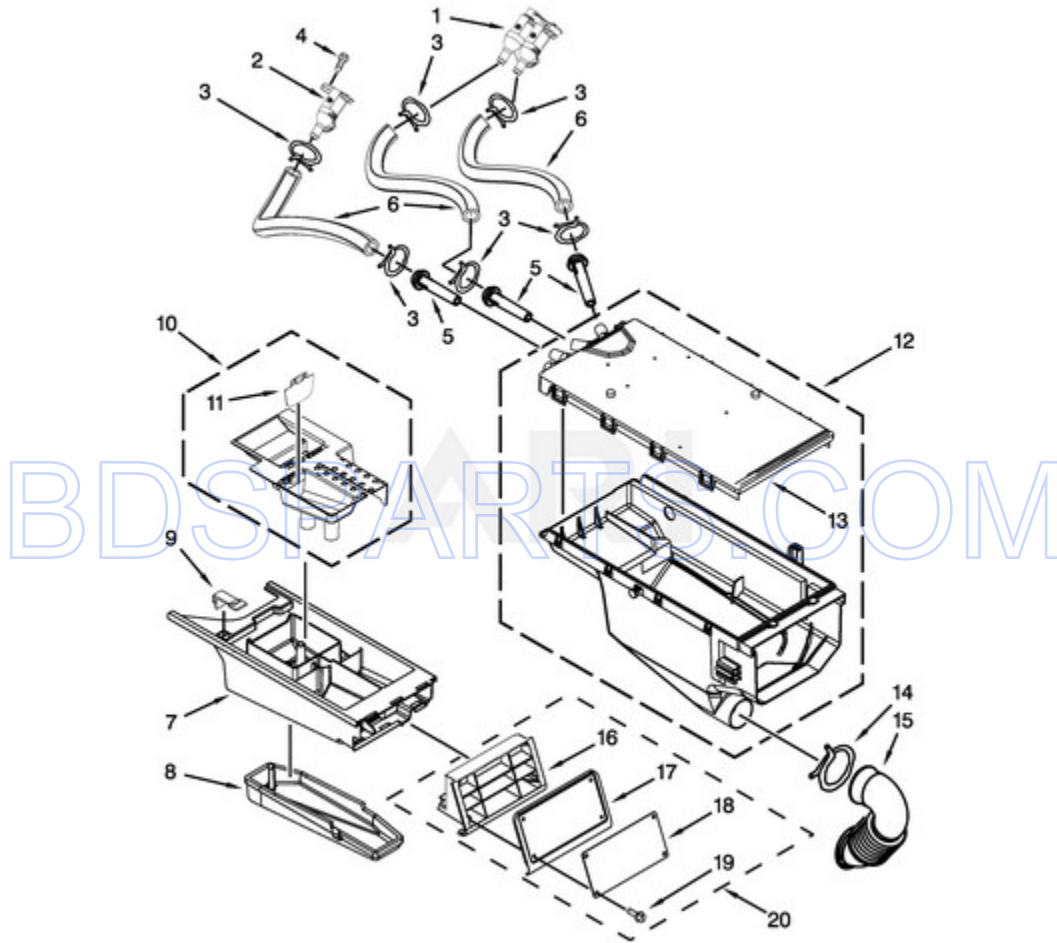

MHN31PRAWW0 - 05 - DISPENSER PARTS

DISPENSER PARTS

Ref #	Part #	Description	Qty	Context	Note	MSRP
4	8540282	SCREW				
5	8183181	NOZZLE, INLET				
15	8540063	HOSE, DISPENSER TO TUB				
19	W10137456	SCREW				
8	8540399	COVER, DETERGENT DRAWER				
7	8540402	DRAWER, DETERGENT				
17	W10137460	COVER, HANDLE				
6	W10212611	HOSE, VALVE TO DISPENSER				
9	W10198458	TAB, DRAWER RELEASE				
11	W10298953	DOOR, LIVING HINGE				
12	W10212603	DISPENSER, OUTER HOUSING				
13	W10212604	PLATE, DISTRIBUTION				
16	W10137432	HANDLE, DRAWER				
3	370450	CLAMP, HOSE				
1	W10212596	VALVE, WATER INLET (DOUBLE)				
2	W10212598	VALVE, WATER INLET (SINGLE)				
10	W10407371	SIPHON, BLEACH/SOFTENER				
14	8281276	CLAMP, HOSE				
18	W10440593	FASCIA/OVERLAY, DRAWER				
20	W10624566	HANDLE ASSEMBLY, DRAWER