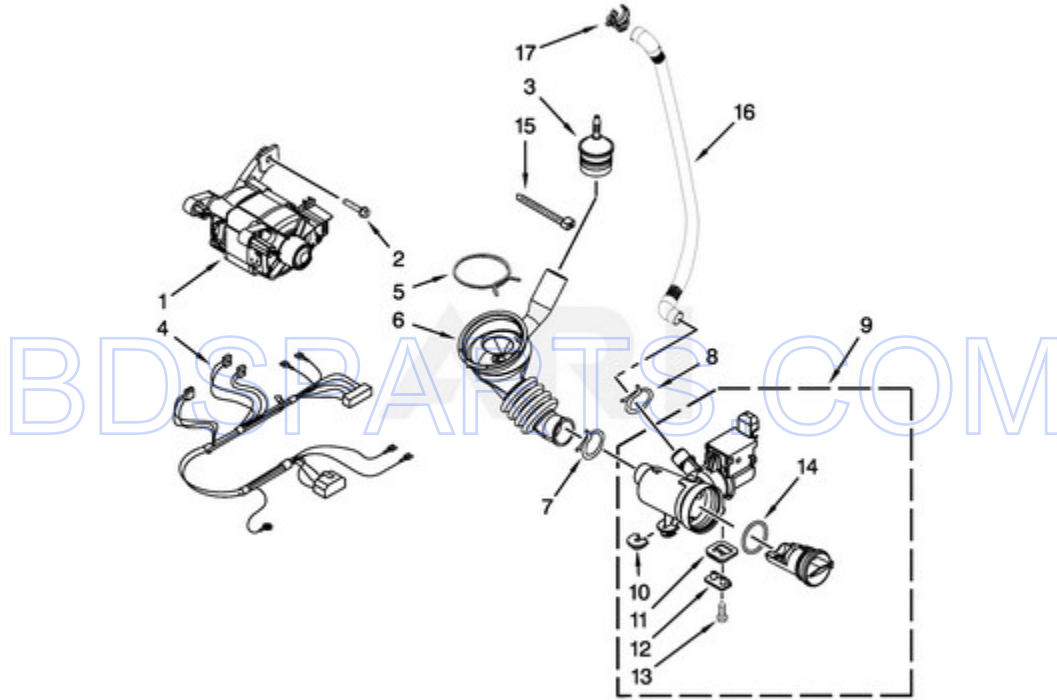

MHN31PRAWW0 - 06 - TUB AND BASKET PARTS

TUB AND BASKET PARTS

Ref #	Part #	Description	Qty	Context	Note	MSRP
1	8533999	NUT, PULLEY				
2	8540088C	PULLEY				
3	W10260319	BELT, DRIVE				
5	W10142720	PIPE, VENTILATION				
7	8540019	HOSE, EXHAUST				
10	8540090	GASKET, TUB				
12	W10118982	BAFFLE, TUB				
13	W10142721	VENTILATION, CONNECTOR				
14	W10142722	FLAP, VENTILATION				
16	W10010360	SPRING, SUSPENSION				
17	W10094780	SCREW				
20	8540092	CLAMP, TUB				
22	8540072	NUT, PUSH-IN				
24	8540766	SEAL, RUBBER				
25	8540382	SCREW				
4	W10223198	COUNTERWEIGHT, FRONT				
8	W10303574	TUB, REAR				
9	W10200747	COUNTERWEIGHT, REAR				
11	W10303571	BASKET, COMPLETE				
15	W10246531	SCREW, REAR COUNTERWEIGHT				
18	W10259288	BOLT ASSEMBLY, COUNTERWEIGHT CENTER HOLE				
19	W10015830	ABSORBER, SHOCK				
21	W10266965	TUB, FRONT				
23	W10176659	CONTROL, NEGATIVE THERMISTOR				
26	8540342	ASSEMBLY, CROSSPIECE				
6	8540010	CLAMP, VENT HOSE				

MHN31PRAWW0 - 07 - PUMP AND MOTOR PARTS

PUMP AND MOTOR PARTS

Ref #	Part #	Description	Qty	Context	Note	MSRP
2	8540134	BOLT, MOTOR				
6	8540012	HOSE, TUB TO PUMP				
8	356138	CLAMP, HOSE				
1	W10171927	MOTOR, DRIVE				
15	2262071	TIE, CABLE				
16	W10272563	HOSE, DRAIN INNER				
17	W10003290	RETAINER, DRAIN HOSE				
3	W10405608	TRAP, AIR				
4	W10201879	HARNESS, MOTOR				
5	8181734	CLAMP, HOSE				
7	370448	CLAMP, HOSE				
9	W10130913	PUMP (COMPLETE)				
10	W10034820	FOOT, RUBBER (SLIDER)				
11	W10034830	FOOT, RUBBER (LOCK)				
12	8540033	CAP, LOCK FOOT				
13	8533964	SCREW, VENTILATION				
14	8540025	SEAL, FILTER CAP				