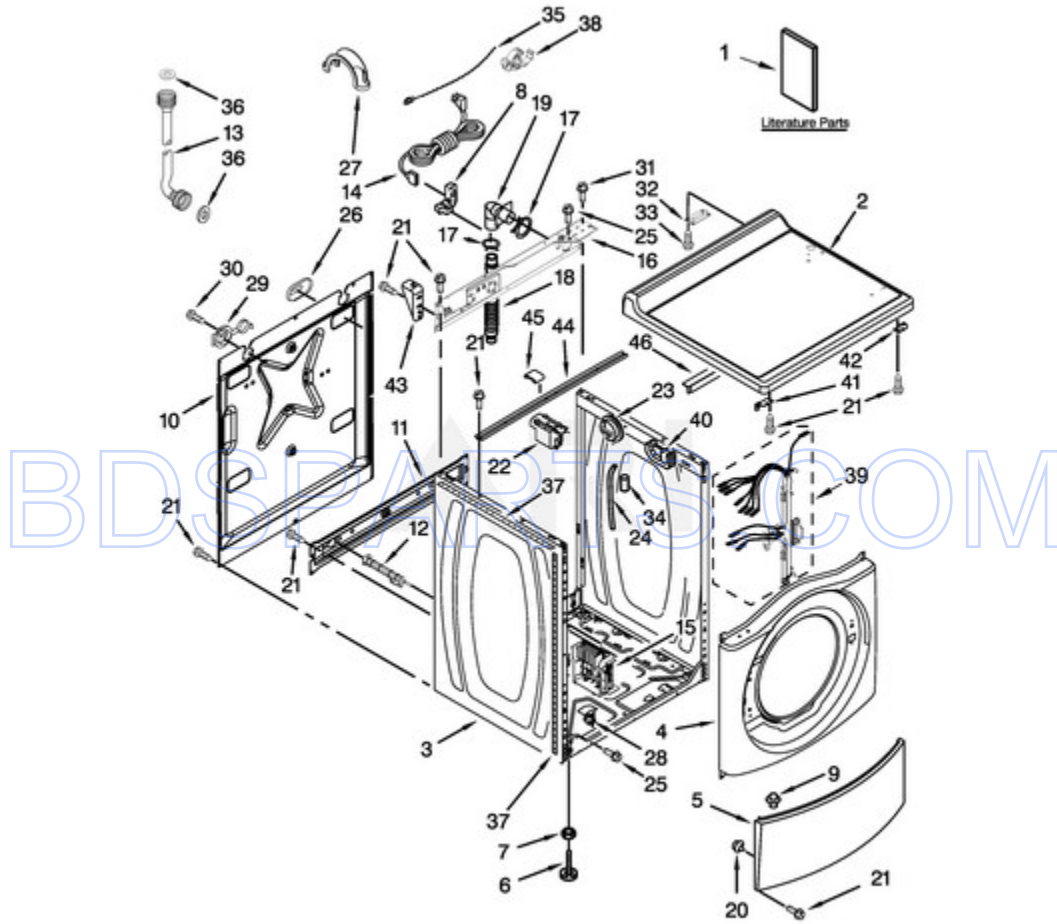

MHN33PDCWW0 - 02 - TOP AND CABINET PARTS

TOP AND CABINET PARTS

Ref #	Part #	Description	Qty	Context	Note	MSRP
32	8565018	HINGE & PIN ASSEMBLY (WHITE)				
41	W10137445	BRACKET - TOP PANEL, LEFT				
42	W10137444	BRACKET - TOP PANEL, RIGHT				
43	W10137398	STOP, TOP PANEL				
33	342055	SCREW				
NI	N/P	FOLLOWING PARTS NOT ILLUSTRATED				
4	W10306505	PANEL, FRONT (WHITE)				
6	W10245373	FOOT, LEVELING				
7	3359452	NUT, HEX				
8	W10110676	STRAIN RELIEF, POWER CORD				
9	8518891	RIVET				
11	W10189659	BRACE, TRANSPORT				
12	W10251449	BOLT, SHIPPING (SET OF 4)				
20	238614	BUMPER				
21	W10015090	SCREW				
24	8540294	HOSE, PRESSURE SWITCH				
25	8540479	SCREW, GROUNDING				
26	8540268	COVER, TRANSPORT				
29	8540728	SLEEVE, CORD SUPPORT				
30	8540727	SCREW				
31	8540329	SCREW				
34	2161302	SLEEVE				
35	3347868	TIE, CABLE (BEADED)				
40	8540643	BRACKET, SPRING				
44	8540721	BRACE, TOP				
45	8283273	DAMPER, BRACE				
17	356138	CLAMP, HOSE				
10	W10258342	PANEL, REAR				
16	W10244560	BRACE, REAR				
18	W10106460	HOSE, DRAIN OUTER				
19	W10003260	CONNECTOR, HOSE OUTLET				
27	8577378	U-BEND, DRAIN HOSE				
36	W10242307	WASHER, HOSE				
2	W10137411	TOP (WHITE)				
5	8540664	PANEL, TOE (WHITE)				
14	W10205500	CORD, POWER				
15	W10384849	UNIT, MOTOR CONTROL				
22	W10339736	FILTER, INTERFERENCE				
28	W10085220	MICROSWITCH				

Ref #	Part #	Description	Qty	Context	Note	MSRP
46	W10342663	ANGLE, SUPPORT TOP				
37	W10693220	SEAL, FOAM				
13	W10458855	HOSE, WATER INLET (HOT)				
13A	W10458856	HOSE, WATER INLET (COLD)				
1	W10740348	INSTALLATION INSTRUCTIONS				
1A	W10746735	TECH SHEET (ENGLISH)				
1B	W10746736	TECH SHEET (FRENCH)				
3	W10198145	CABINET (WHITE)				
23	W10448876	SENSOR, PRESSURE				
38	W10190263	CLIP, HARNESS				
39	W10664387	HARNESS, WIRING (LOWER MAIN)				
NI	W10689497	CCU TO MCU - POWER (2 POLE)				
NI	W10664395	CCU TO MCU - SERIAL COMMUNICATION (3 POLE)				
NI	W10689498	CCU TO DOOR LOCK - POWER				