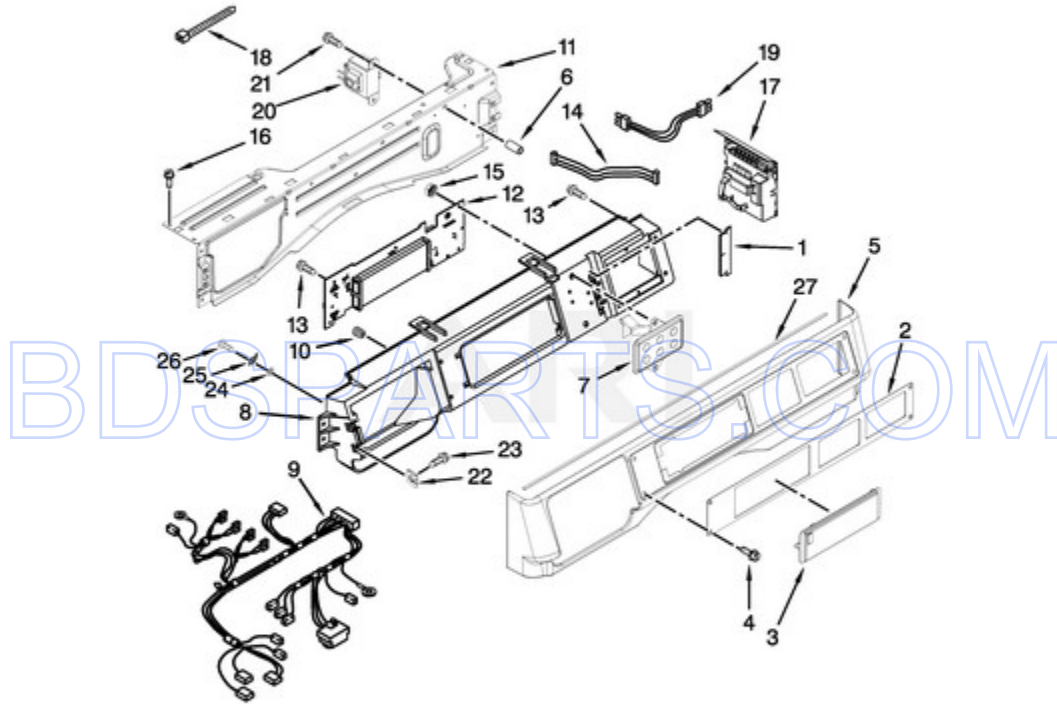

MHN33PDCWW0 - 04 - CONTROL PANEL PARTS

CONTROL PANEL PARTS

Ref #	Part #	Description	Qty	Context	Note	MSRP
13	489136	SCREW				
15	W10139046	NUT				
4	W10137457	SCREW				
24	W10189075	WASHER, BRASS				
25	3373818	TAB, GROUNDING				
10	W10189313	INSERT				
26	488234	SCREW				
1	W10187276	SEAL, CONSOLE				
3	W10267645	COVER, DISPLAY				
NI	N/P	FOLLOWING PARTS NOT ILLUSTRATED				
16	W10015090	SCREW				
21	8540329	SCREW				
8	W10137426	CONSOLE, INNER				
14	W10155150	HARNESS, TEST				
22	9781235	NUT, "U"				
23	W10131119	SCREW M4X13				
19	W10330606	HARNESS, WIRING (CONSOLE UIC)				
6	W10018050	CAP PLUG				
20	W10131839	TRANSFORMER				
27	W10157932	SEAL, FOAM				
5	W10779084	CONSOLE, OUTER				
7	W10779139	SWITCH, MEMBRANE & BACKER PLATE				
NI	W10689495	CCU TO COLD FILL VALVE (4 POLE)				
NI	W10689496	CCU TO HOT FILL VALVE (2 POLE)				
11	W10846488	BRACKET, CONSOLE				
17	W10873788	CENTRAL CONTROL UNIT (CCU)				
18	4454842	TIE, CABLE				
2	W10801803	FACIA / OVERLAY				
9	W10664390	HARNESS, WIRING (UPPER MAIN)				
NI	W10689490	CCU TO COIN DROP (4 POLE)				
12	W10873812	USER INTERFACE				

MHN33PDCWW0 - 05 - METER CASE PARTS

METER CASE PARTS

Ref #	Part #	Description	Qty	Context	Note	MSRP
15	3347825	PLATE, MOUNTING				
16	98445	SCREW				
14	3349065	BOLT				
11	3351136	ASSEMBLY, SERVICE DOOR				
7	W10131838	SWITCH, VAULT SERVICE DOOR				
8	W10133508	BRACKET, SERVICE SWITCH				
9	W10139210	SCREW				
10	W10211244	WIRE, HARNESS SENSOR SWITCH				
13	W10137448	CUSHION, METER CASE				
1	W10171128	METER CASE				
3	W10247389	SENSOR ASSEMBLY, COIN OPTIC (WHITE)				
12	W10145154	CAM, COMMERCIAL LOCK				
2	W10133242	ASSEMBLY, SINGLE COIN DROP				
4	W10142655	SCREW				
5	W10137319	BOLT, HEX BAR				
6	W10068270	WASHER, LOCK				