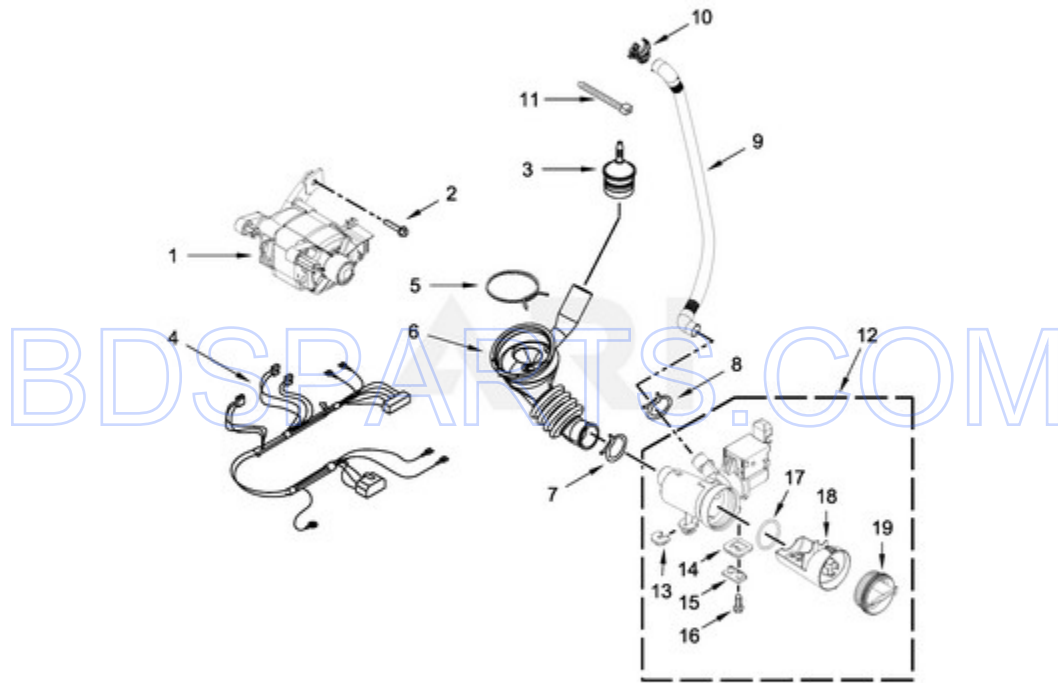

MHN33PDCWW0 - 07 - TUB AND BASKET PARTS

TUB AND BASKET PARTS

Ref #	Part #	Description	Qty	Context	Note	MSRP
1	8533999	NUT, PULLEY				
3	W10260319	BELT, DRIVE				
5	W10142720	PIPE, VENTILATION				
7	8540019	HOSE, EXHAUST				
10	8540090	GASKET, TUB				
12	W10118982	BAFFLE, TUB				
13	W10142721	VENTILATION, CONNECTOR				
14	W10142722	FLAP, VENTILATION				
16	W10010360	SPRING, SUSPENSION				
17	W10094780	SCREW				
20	8540092	CLAMP, TUB				
22	8540072	NUT, PUSH-IN				
4	W10223198	COUNTERWEIGHT, FRONT				
9	W10200747	COUNTERWEIGHT, REAR				
15	W10246531	SCREW, REAR COUNTERWEIGHT				
18	W10259288	BOLT ASSEMBLY, COUNTERWEIGHT CENTER HOLE				
19	W10015830	ABSORBER, SHOCK				
21	W10266965	TUB, FRONT				
23	W10176659	CONTROL, NEGATIVE THERMISTOR				
6	8540010	CLAMP, VENT HOSE				
2	8540088	PULLEY				
8	W10893228	TUB, REAR				
11	W10198146	BASKET, COMPLETE				
24	8540228	SEAL, RUBBER				

MHN33PDCWW0 - 08 - PUMP AND MOTOR PARTS

PUMP AND MOTOR PARTS

Ref #	Part #	Description	Qty	Context Note	MSRP
2	8540134	BOLT, MOTOR			
6	8540012	HOSE, TUB TO PUMP			
8	356138	CLAMP, HOSE			
1	W10171927	MOTOR, DRIVE			
9	W10272563	HOSE, DRAIN INNER			
10	W10003290	RETAINER, DRAIN HOSE			
3	W10405608	TRAP, AIR			
4	W10201879	HARNESS, MOTOR			
5	8181734	CLAMP, HOSE			
7	370448	CLAMP, HOSE			
13	W10034820	FOOT, RUBBER (SLIDER)			
15	8540033	CAP, LOCK FOOT			
16	8533964	SCREW, VENTILATION			
11	4454842	TIE, CABLE			
12	W10730972	PUMP (COMPLETE)			
14	W10728444	FOOT, RUBBER (LOCK)			
17	W10391451	SEAL, FILTER CAP			
18	W10391445	FILTER, PUMP			
19	W10391446	CAP, FILTER			