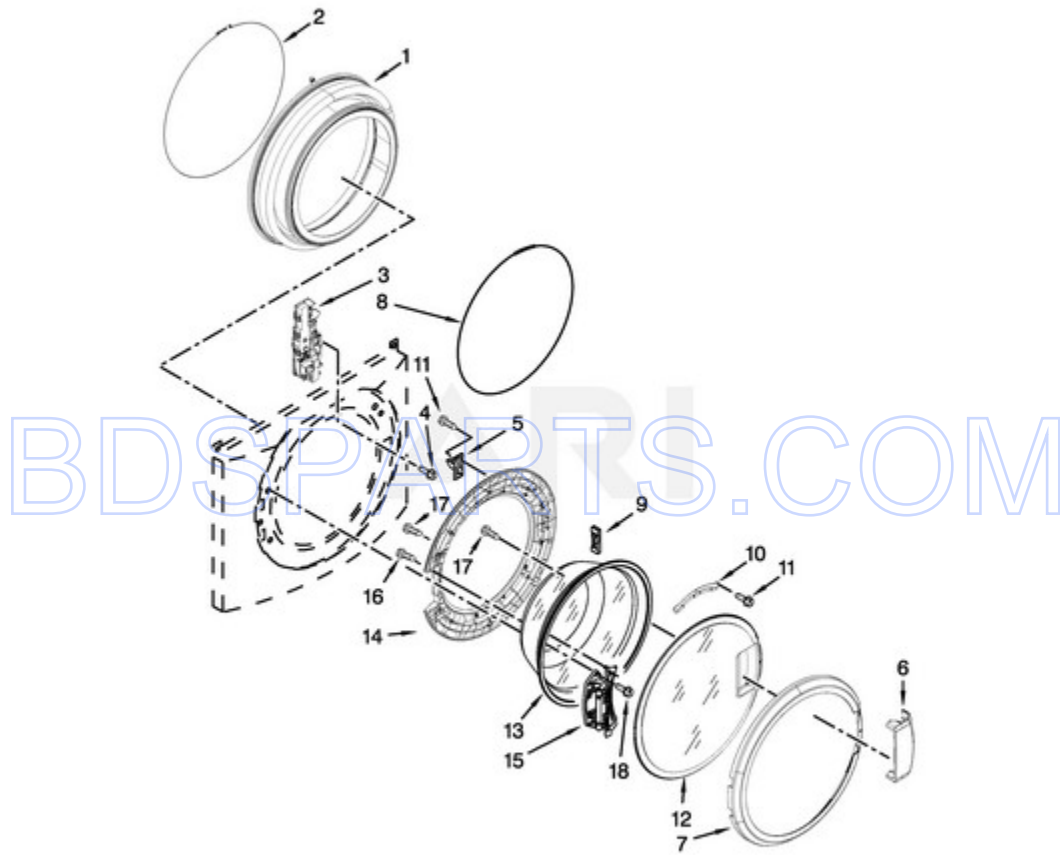

MHN33PDCWW0 - 03 - DOOR PARTS

DOOR PARTS

Ref #	Part #	Description	Qty	Context	Note	MSRP
18	W10015090	SCREW				
2	8540108	CLAMP, BELLOW TO TUB				
4	8540725	SCREW				
5	8540221	HOOK, DOOR				
8	W10217563	CLAMP, BELLOW TO FRONT PANEL				
9	8540115	CLAMP, SUPPORT				
10	8540114	CLAMP, GLASS				
11	8540513	SCREW				
16	8540284	SCREW				
17	8540282	SCREW				
3	W10375379	LOCK, DOOR				
7	W10198440	TRIM RING, OUTER DOOR				
13	W10388315	GLASS, DOOR				
14	W10198442	FRAME, DOOR BACK SUPPORT				
15	W10198417	HINGE, DOOR				
6	W10112925	HANDLE, DOOR				
12	W10137404	FRAME, DOOR FRONT ASSEMBLY				
1	W10660257	BELLOW