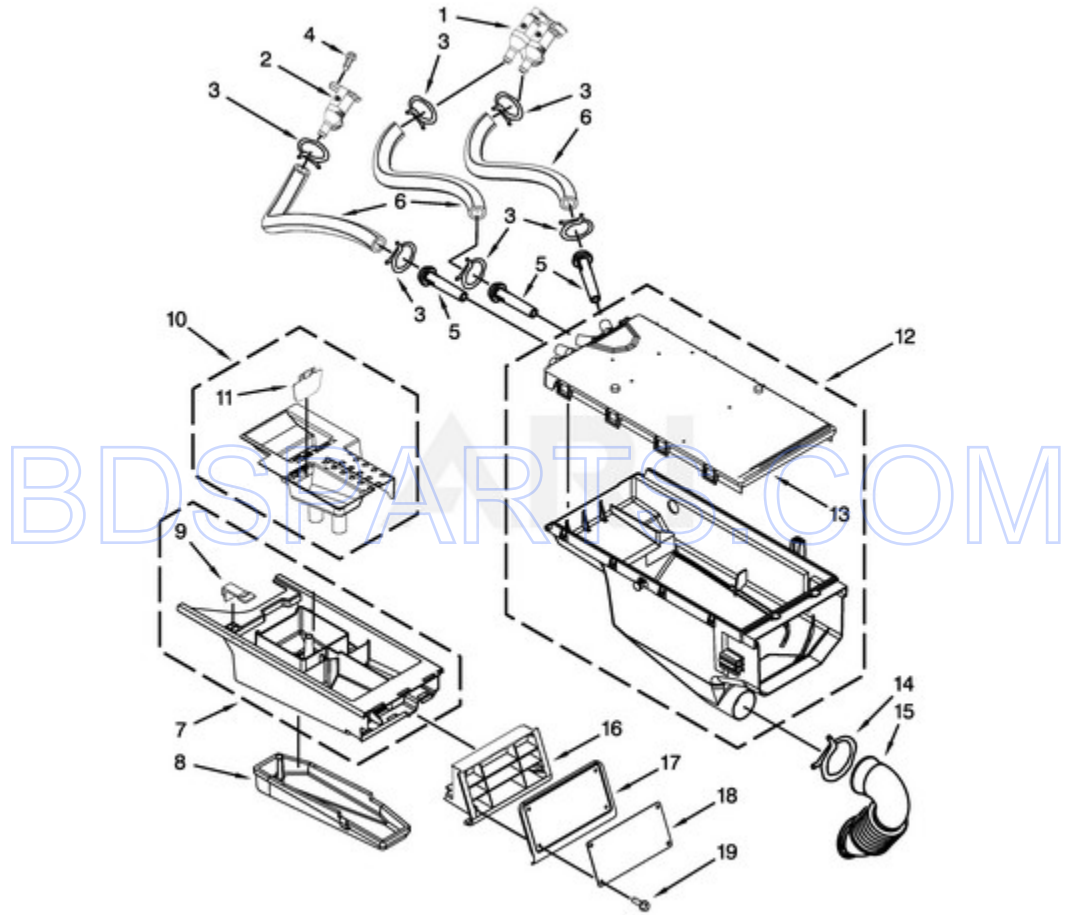

MHN33PDCWW0 - 06 - DISPENSER PARTS

DISPENSER PARTS

08/03/2016

10

Part No. W10730274 Rev. B

Page design © 2004-2017 by ARI Network Services, Inc.

Ref #	Part #	Description	Qty	Context	Note	MSRP
4	8540282	SCREW				
3	W10096852	CLAMP, HOSE				
5	8183181	NOZZLE, INLET				
15	8540063	HOSE, DISPENSER TO TUB				
19	W10137456	SCREW				
8	8540399	COVER, DETERGENT DRAWER				
17	W10137460	COVER, HANDLE				
6	W10212611	HOSE, VALVE TO DISPENSER				
7	W10376660	DRAWER, DETERGENT				
9	W10198458	TAB, DRAWER RELEASE				
11	W10298953	DOOR, LIVING HINGE				
12	W10212603	DISPENSER, OUTER HOUSING				
13	W10212604	PLATE, DISTRIBUTION				
16	W10137432	HANDLE, DRAWER				
1	W10212596	VALVE, WATER INLET (DOUBLE)				
2	W10212598	VALVE, WATER INLET (SINGLE)				
14	8281276	CLAMP, HOSE				
10	W10679677	SIPHON, BLEACH/SOFTENER				
18	W10804029	DISPENSER, FASCIA