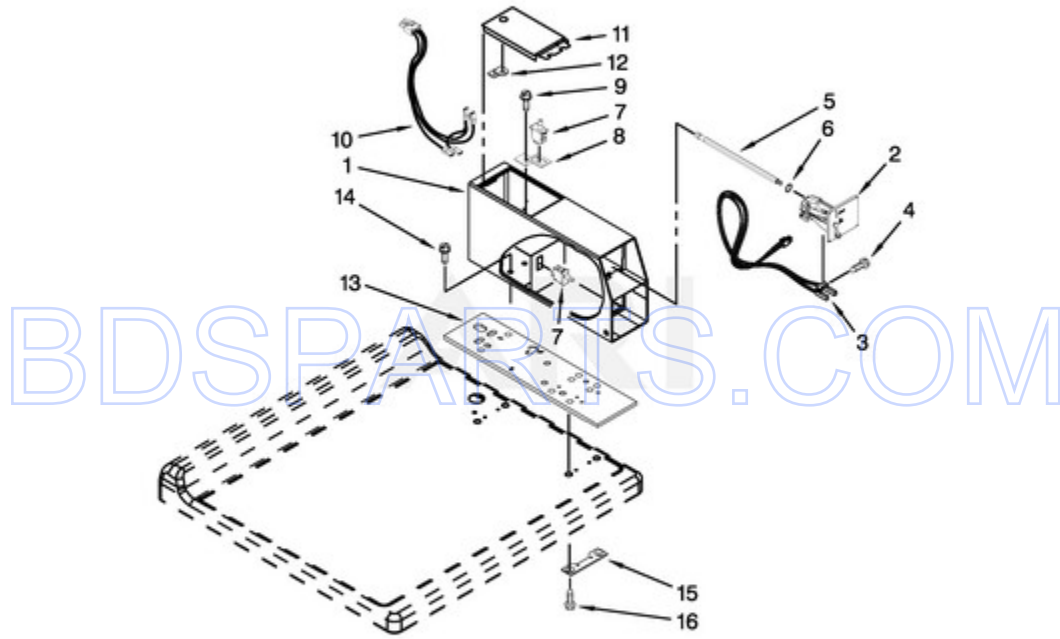

MHN33PDCWW0 - 04 - CONTROL PANEL PARTS

CONTROL PANEL PARTS

Ref #	Part #	Description	Qty	Context	Note	MSRP
13	489136	SCREW				
15	W10139046	NUT				
4	W10137457	SCREW				
24	W10189075	WASHER, BRASS				
25	3373818	TAB, GROUNDING				
10	W10189313	INSERT				
26	488234	SCREW				
1	W10187276	SEAL, CONSOLE				
3	W10267645	COVER, DISPLAY				
NI	N/P	FOLLOWING PARTS NOT ILLUSTRATED				
16	W10015090	SCREW				
21	8540329	SCREW				
8	W10137426	CONSOLE, INNER				
14	W10155150	HARNESS, TEST				
22	9781235	NUT, "U"				
23	W10131119	SCREW M4X13				
19	W10330606	HARNESS, WIRING (CONSOLE UIC)				
6	W10018050	CAP PLUG				
20	W10131839	TRANSFORMER				
27	W10157932	SEAL, FOAM				
5	W10779084	CONSOLE, OUTER				
7	W10779139	SWITCH, MEMBRANE & BACKER PLATE				
NI	W10689495	CCU TO COLD FILL VALVE (4 POLE)				
NI	W10689496	CCU TO HOT FILL VALVE (2 POLE)				
11	W10846488	BRACKET, CONSOLE				
17	W10873788	CENTRAL CONTROL UNIT (CCU)				
18	4454842	TIE, CABLE				
2	W10801803	FACIA / OVERLAY				
9	W10664390	HARNESS, WIRING (UPPER MAIN)				
NI	W10689490	CCU TO COIN DROP (4 POLE)				
12	W10873812	USER INTERFACE				

MHN33PDCWW0 - 05 - METER CASE PARTS

METER CASE PARTS

Ref #	Part #	Description	Qty	Context	Note	MSRP
15	3347825	PLATE, MOUNTING				
16	98445	SCREW				
14	3349065	BOLT				
11	3351136	ASSEMBLY, SERVICE DOOR				
7	W10131838	SWITCH, VAULT SERVICE DOOR				
8	W10133508	BRACKET, SERVICE SWITCH				
9	W10139210	SCREW				
10	W10211244	WIRE, HARNESS SENSOR SWITCH				
13	W10137448	CUSHION, METER CASE				
1	W10171128	METER CASE				
3	W10247389	SENSOR ASSEMBLY, COIN OPTIC (WHITE)				
12	W10145154	CAM, COMMERCIAL LOCK				
2	W10133242	ASSEMBLY, SINGLE COIN DROP				
4	W10142655	SCREW				
5	W10137319	BOLT, HEX BAR				
6	W10068270	WASHER, LOCK				