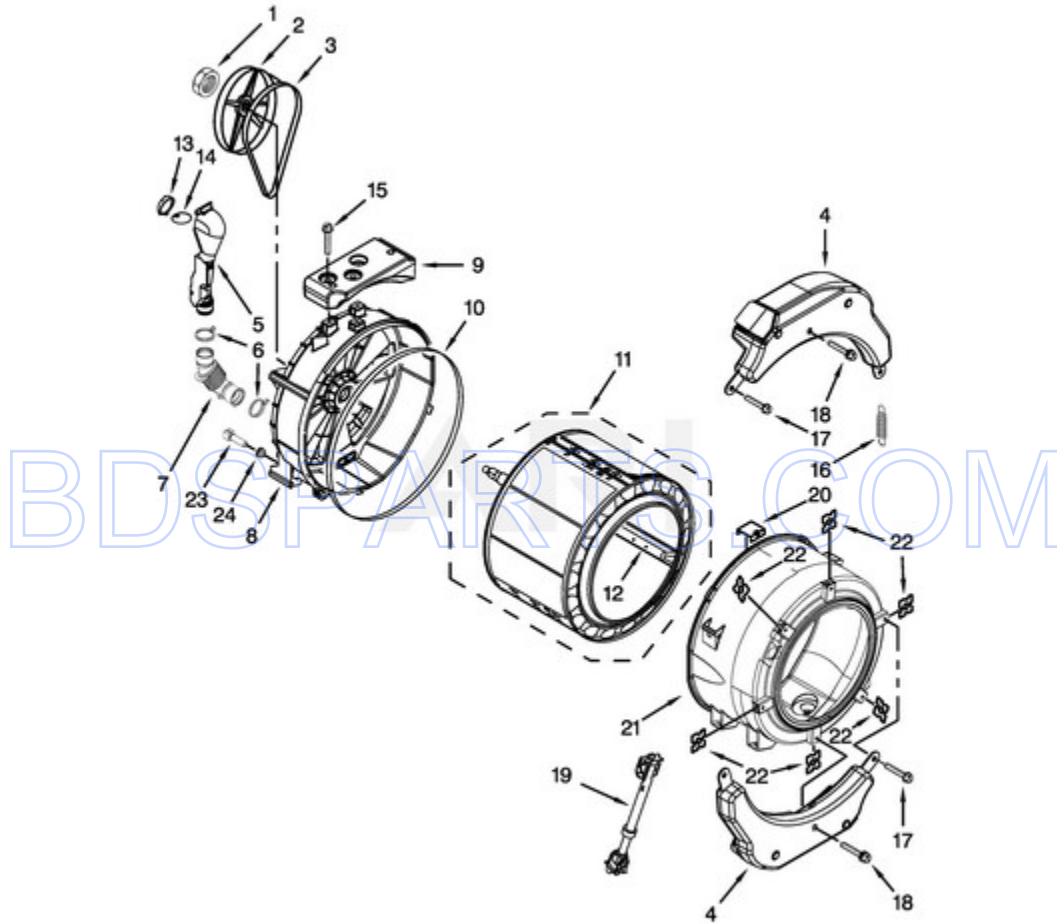

MHN33PDCWW0 - 07 - TUB AND BASKET PARTS

TUB AND BASKET PARTS

Ref #	Part #	Description	Qty	Context	Note	MSRP
1	8533999	NUT, PULLEY				
3	W10260319	BELT, DRIVE				
5	W10142720	PIPE, VENTILATION				
7	8540019	HOSE, EXHAUST				
10	8540090	GASKET, TUB				
12	W10118982	BAFFLE, TUB				
13	W10142721	VENTILATION, CONNECTOR				
14	W10142722	FLAP, VENTILATION				
16	W10010360	SPRING, SUSPENSION				
17	W10094780	SCREW				
20	8540092	CLAMP, TUB				
22	8540072	NUT, PUSH-IN				
4	W10223198	COUNTERWEIGHT, FRONT				
9	W10200747	COUNTERWEIGHT, REAR				
15	W10246531	SCREW, REAR COUNTERWEIGHT				
18	W10259288	BOLT ASSEMBLY, COUNTERWEIGHT CENTER HOLE				
19	W10015830	ABSORBER, SHOCK				
21	W10266965	TUB, FRONT				
23	W10176659	CONTROL, NEGATIVE THERMISTOR				
6	8540010	CLAMP, VENT HOSE				
2	8540088	PULLEY				
8	W10893228	TUB, REAR				
11	W10198146	BASKET, COMPLETE				
24	8540228	SEAL, RUBBER