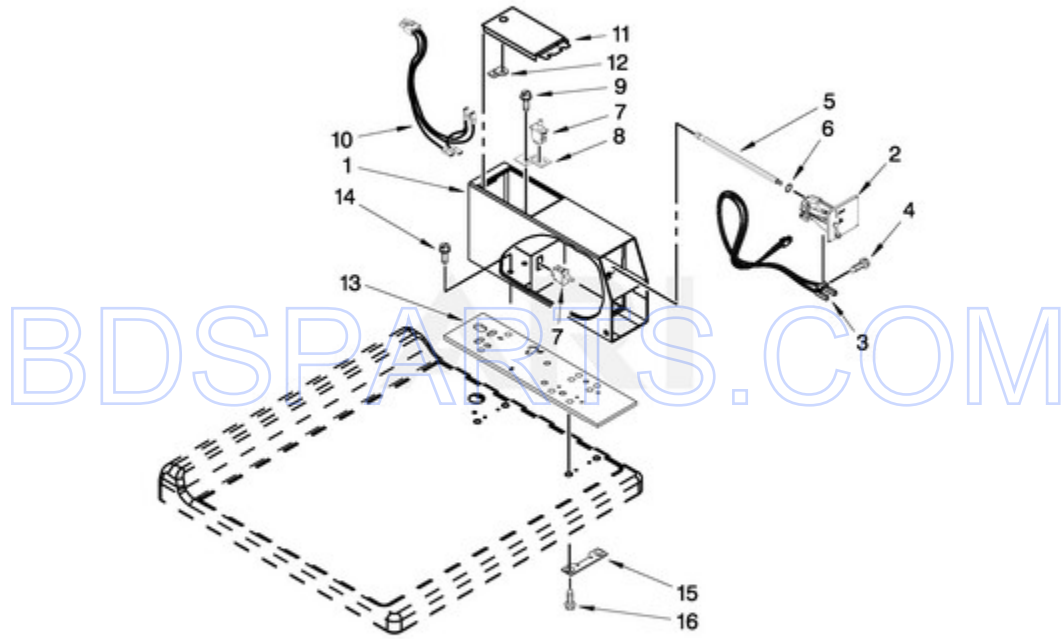

MHN33PDCWW2 - 04 - CONTROL PANEL PARTS

CONTROL PANEL PARTS

Ref #	Part #	Description	Qty	Context	Note	MSRP
13	489136	SCREW				
15	W10139046	NUT				
4	W10137457	SCREW				
24	W10189075	WASHER, BRASS				
25	3373818	TAB, GROUNDING				
10	W10189313	INSERT				
26	488234	SCREW				
1	W10187276	SEAL, CONSOLE				
3	W10267645	COVER, DISPLAY				
NI	N/P	FOLLOWING PARTS NOT ILLUSTRATED				
21	8540329	SCREW				
14	W10155150	HARNESS, TEST				
22	9781235	NUT, "U"				
23	W10131119	SCREW M4X13				
19	W10330606	HARNESS, WIRING (CONSOLE UIC)				
6	W10018050	CAP PLUG				
20	W10131839	TRANSFORMER				
27	W10157932	SEAL, FOAM				
5	W10779084	CONSOLE, OUTER				
NI	W10689495	CCU TO COLD FILL VALVE (4 POLE)				
NI	W10689496	CCU TO HOT FILL VALVE (2 POLE)				
11	W10846488	BRACKET, CONSOLE				
18	4454842	TIE, CABLE				
2	W10801803	FASCIA / OVERLAY				
9	W10664390	HARNESS, WIRING (UPPER MAIN)				
NI	W10689490	CCU TO COIN DROP (4 POLE)				
8	W10829469	CONSOLE, INNER				
16	W10567155	SCREW				
7	W11281250	SWITCH, MEMBRANE & BACKER PLATE				
12	W11309939	USER INTERFACE				
17	W11287527	CENTRAL CONTROL UNIT (CCU)				

MHN33PDCWW2 - 05 - METER CASE PARTS

METER CASE PARTS

Ref #	Part #	Description	Qty	Context	Note	MSRP
15	3347825	PLATE, MOUNTING				
16	98445	SCREW				
14	3349065	BOLT				
7	W10131838	SWITCH, VAULT SERVICE DOOR				
8	W10133508	BRACKET, SERVICE SWITCH				
9	W10139210	SCREW				
10	W10211244	HARNES, WIRE (SERVICE SWITCH)				
13	W10137448	CUSHION, METER CASE				
12	W10156125	CAM, COMMERCIAL LOCK				
1	W10171128	METER CASE				
3	W10247389	SENSOR ASSEMBLY, COIN OPTIC (WHITE)				
2	W10133242	ASSEMBLY, SINGLE COIN DROP				
4	W10142655	SCREW				
5	W10137319	BOLT, HEX BAR				
6	W10068270	WASHER, LOCK				
11	W11269277	ASSEMBLY, SERVICE DOOR				