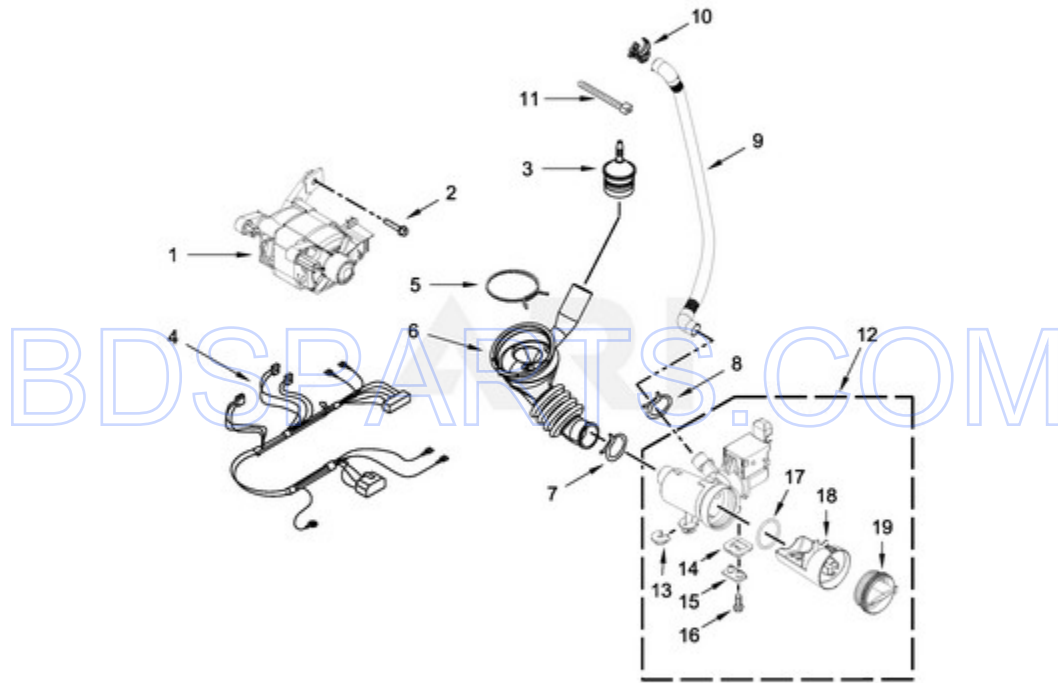

MHN33PDCWW2 - 07 - TUB AND BASKET PARTS

TUB AND BASKET PARTS

Ref #	Part #	Description	Qty	Context	Note	MSRP
1	8533999	NUT, PULLEY				
5	W10142720	PIPE, VENTILATION				
6	W10273034	CLAMP, VENT HOSE				
10	8540090	GASKET, TUB				
12	W10118982	BAFFLE, TUB				
13	W10142721	VENTILATION, CONNECTOR				
14	W10142722	FLAP, VENTILATION				
16	W10010360	SPRING, SUSPENSION				
17	W10094780	SCREW				
20	8540092	CLAMP, TUB				
22	8540072	NUT, PUSH-IN				
4	W10223198	COUNTERWEIGHT, FRONT				
9	W10200747	COUNTERWEIGHT, REAR				
15	W10246531	SCREW, REAR COUNTERWEIGHT				
18	W10259288	BOLT ASSEMBLY, COUNTERWEIGHT CENTER HOLE				
19	W10015830	ABSORBER, SHOCK				
21	W10266965	TUB, FRONT				
2	8540088	PULLEY				
11	W10198146	BASKET, COMPLETE				
23	W10467289	SENSOR, TEMPERATURE				
3	W10388418	BELT, DRIVE				
7	W10583497	HOSE, EXHAUST				
24	W10609567	SEAL, RUBBER				
8	W11172228	TUB, REAR				

MHN33PDCWW2 - 08 - PUMP AND MOTOR PARTS

PUMP AND MOTOR PARTS

Ref #	Part #	Description	Qty	Context Note	MSRP
2	8540134	BOLT, MOTOR			
8	356138	CLAMP, HOSE			
9	W10272563	HOSE, DRAIN INNER			
10	W10003290	RETAINER, DRAIN HOSE			
3	W10405608	TRAP, AIR			
4	W10201879	HARNES, MOTOR			
7	370448	CLAMP, HOSE			
13	W10034820	FOOT, RUBBER (SLIDER)			
15	8540033	CAP, LOCK FOOT			
16	8533964	SCREW, VENTILATION			
11	4454842	TIE, CABLE			
12	W10730972	PUMP (COMPLETE)			
14	W10728444	FOOT, RUBBER (LOCK)			
17	W10391451	SEAL, FILTER CAP			
18	W10391445	FILTER, PUMP			
19	W10391446	CAP, FILTER			
5	251971304015	CLAMP			
1	W10811032	MOTOR, DRIVE			
6	W10609566	HOSE, TUB TO PUMP			