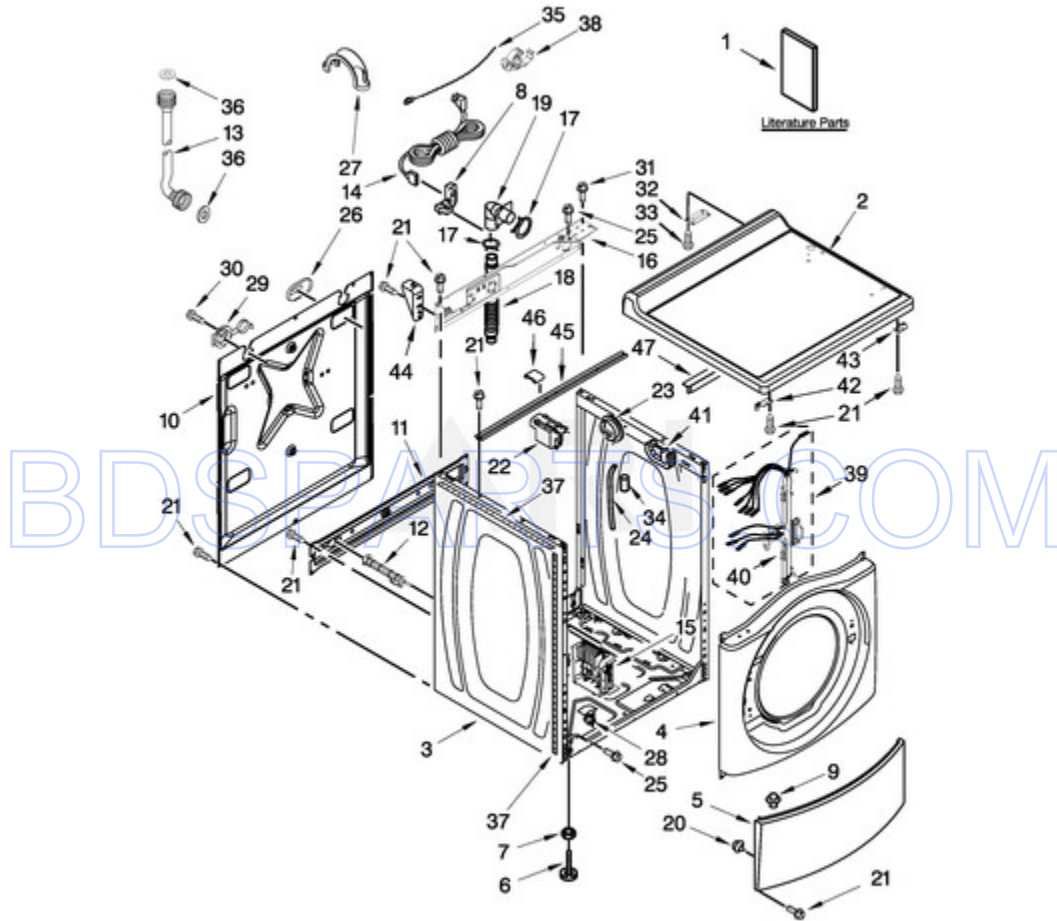

MHN33PDCWW2 - 02 - TOP AND CABINET PARTS

TOP AND CABINET PARTS

Ref #	Part #	Description	Qty	Context	Note	MSRP
32	8565018	HINGE & PIN ASSEMBLY (WHITE)				
42	W10137445	BRACKET - TOP PANEL, LEFT				
43	W10137444	BRACKET - TOP PANEL, RIGHT				
44	W10137398	STOP, TOP PANEL				
33	342055	SCREW				
NI	N/P	FOLLOWING PARTS NOT ILLUSTRATED				
4	W10306505	PANEL, FRONT (WHITE)				
6	W10245373	FOOT, LEVELING				
7	3359452	NUT, HEX				
8	W10110676	STRAIN RELIEF, POWER CORD				
9	8518891	RIVET				
11	W10189659	BRACE, TRANSPORT				
12	W10251449	BOLT, SHIPPING (SET OF 4)				
20	238614	BUMPER				
25	8540479	SCREW, GROUNDING				
26	8540268	COVER, TRANSPORT				
29	8540728	SLEEVE, CORD SUPPORT				
30	8540727	SCREW				
31	8540329	SCREW				
34	2161302	SLEEVE				
35	3347868	TIE, CABLE (BEADED)				
41	8540643	BRACKET, SPRING				
45	8540721	BRACE, TOP				
46	8283273	DAMPER, BRACE				
17	356138	CLAMP, HOSE				
10	W10258342	PANEL, REAR				
16	W10244560	BRACE, REAR				
18	W10106460	HOSE, DRAIN OUTER				
19	W10003260	CONNECTOR, HOSE OUTLET				
27	8577378	U-BEND, DRAIN HOSE				
40	W10168546	HARNESS CHANNEL, SIDE FRONT				
36	W10242307	WASHER, HOSE				
2	W10137411	TOP (WHITE)				
5	8540664	PANEL, TOE (WHITE)				
14	W10205500	CORD, POWER				
15	W10384849	UNIT, MOTOR CONTROL				
22	W10339736	FILTER, INTERFERENCE				
28	W10085220	MICROSWITCH				
47	W10342663	ANGLE, SUPPORT TOP				

Ref #	Part #	Description	Qty	Context	Note	MSRP
37	W10693220	SEAL, FOAM				
3	W10198145	CABINET (WHITE)				
23	W10448876	SENSOR, PRESSURE				
38	W10190263	CLIP, HARNESS				
39	W10664387	HARNESS, WIRING (LOWER MAIN)				
NI	W10689497	CCU TO MCU - POWER (2 POLE)				
NI	W10664395	CCU TO MCU - SERIAL COMMUNICATION (3 POLE)				
NI	W10689498	CCU TO DOOR LOCK POWER				
21	W10660565	SCREW				
13	W10852720	HOSE, WATER INLET (COLD)				
13A	W10852721	HOSE, WATER INLET (HOT)				
24	W11048528	HOSE, PRESSURE SWITCH				
1	W11320217	INSTALLATION INSTRUCTIONS				
1A	W11316887	TECH SHEET				