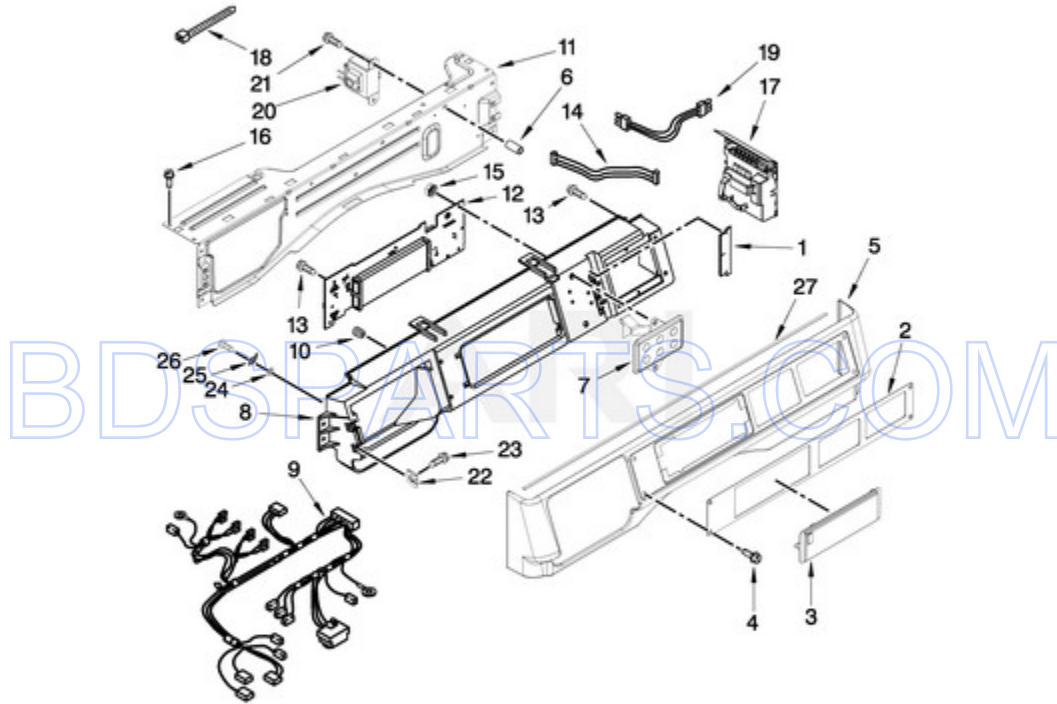

BDSPARTS.COM

MHN33PDCWW2 - 03 - DOOR PARTS

DOOR PARTS

Ref #	Part #	Description	Qty	Context	Note	MSRP
2	8540108	CLAMP, BELLOW TO TUB				
4	8540725	SCREW				
5	8540221	HOOK, DOOR				
9	8540115	CLAMP, SUPPORT				
10	8540114	CLAMP, GLASS				
11	8540513	SCREW				
16	8540284	SCREW				
17	8540282	SCREW				
3	W10375379	LOCK, DOOR				
7	W10198440	TRIM RING, OUTER DOOR				
13	W10388315	GLASS, DOOR				
14	W10198442	FRAME, DOOR BACK SUPPORT				
15	W10198417	HINGE, DOOR				
6	W10112925	HANDLE, DOOR				
12	W10137404	FRAME, DOOR FRONT ASSEMBLY				
1	W10660257	BELLOW				
8	W10894122	CLAMP, BELLOW TO FRONT PANEL				
18	W10567155	SCREW				

MHN33PDCWW2 - 04 - CONTROL PANEL PARTS

CONTROL PANEL PARTS

Ref #	Part #	Description	Qty	Context	Note	MSRP
13	489136	SCREW				
15	W10139046	NUT				
4	W10137457	SCREW				
24	W10189075	WASHER, BRASS				
25	3373818	TAB, GROUNDING				
10	W10189313	INSERT				
26	488234	SCREW				
1	W10187276	SEAL, CONSOLE				
3	W10267645	COVER, DISPLAY				
NI	N/P	FOLLOWING PARTS NOT ILLUSTRATED				
21	8540329	SCREW				
14	W10155150	HARNESS, TEST				
22	9781235	NUT, "U"				
23	W10131119	SCREW M4X13				
19	W10330606	HARNESS, WIRING (CONSOLE UIC)				
6	W10018050	CAP PLUG				
20	W10131839	TRANSFORMER				
27	W10157932	SEAL, FOAM				
5	W10779084	CONSOLE, OUTER				
NI	W10689495	CCU TO COLD FILL VALVE (4 POLE)				
NI	W10689496	CCU TO HOT FILL VALVE (2 POLE)				
11	W10846488	BRACKET, CONSOLE				
18	4454842	TIE, CABLE				
2	W10801803	FASCIA / OVERLAY				
9	W10664390	HARNESS, WIRING (UPPER MAIN)				
NI	W10689490	CCU TO COIN DROP (4 POLE)				
8	W10829469	CONSOLE, INNER				
16	W10567155	SCREW				
7	W11281250	SWITCH, MEMBRANE & BACKER PLATE				
12	W11309939	USER INTERFACE				
17	W11287527	CENTRAL CONTROL UNIT (CCU)				