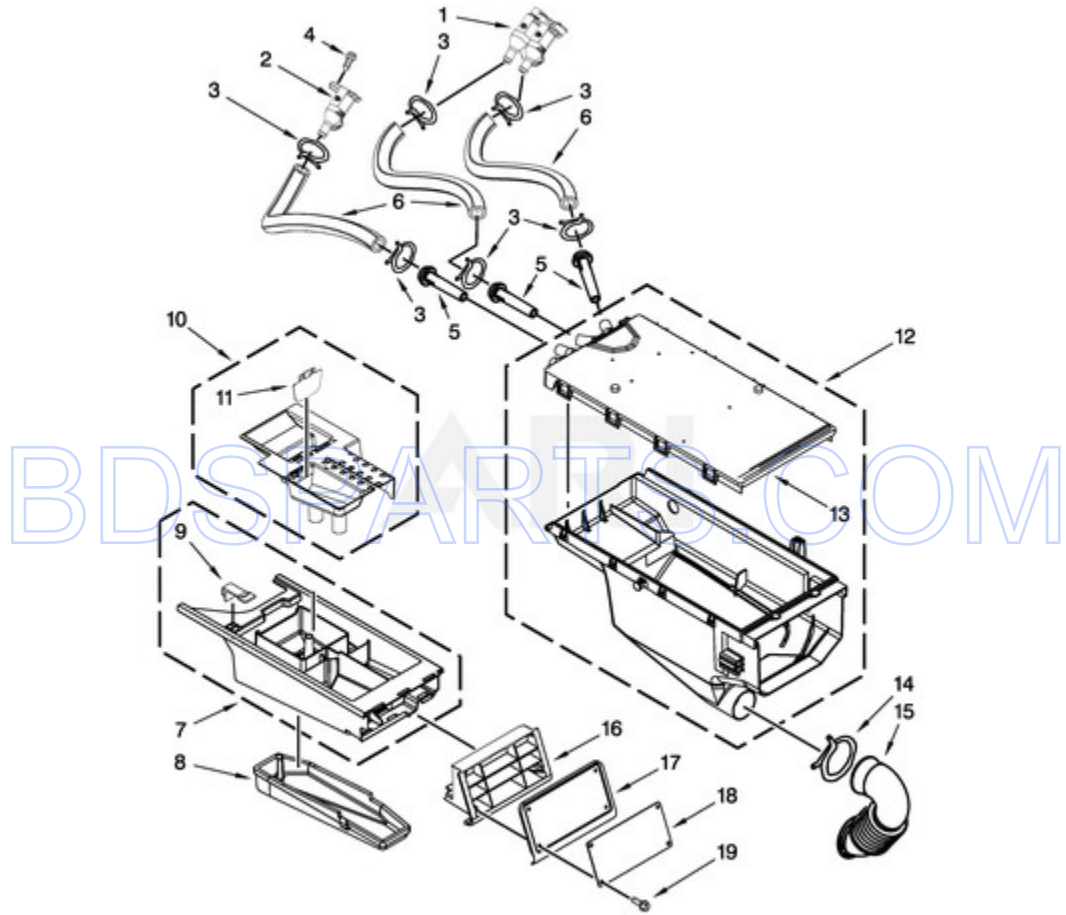

MHN33PDCWW2 - 06 - DISPENSER PARTS

DISPENSER PARTS

02/27/2020

10

Part No. W11301902 Rev. A

Page design © 2004-2017 by ARI Network Services, Inc.

Ref #	Part #	Description	Qty	Context	Note	MSRP
4	8540282	SCREW				
3	W10096852	CLAMP, HOSE				
19	W10137456	SCREW				
8	8540399	COVER, DETERGENT DRAWER				
17	W10137460	COVER, HANDLE				
7	W10376660	DRAWER, DETERGENT				
11	W10298953	DOOR, LIVING HINGE				
12	W10212603	DISPENSER, OUTER HOUSING				
13	W10212604	PLATE, DISTRIBUTION				
16	W10137432	HANDLE, DRAWER				
1	W10212596	VALVE, WATER INLET (DOUBLE)				
2	W10212598	VALVE, WATER INLET (SINGLE)				
14	8281276	CLAMP, HOSE				
10	W10679677	SIPHON, BLEACH/SOFTENER				
18	W10804029	DISPENSER, FASCIA				
9	W10919873	TAB, DRAWER RELEASE				
15	W10583436	HOSE, DISPENSER TO TUB				
5	461970803531	NOZZLE, INLET				
6	W10619991	HOSE, VALVE TO DISPENSER