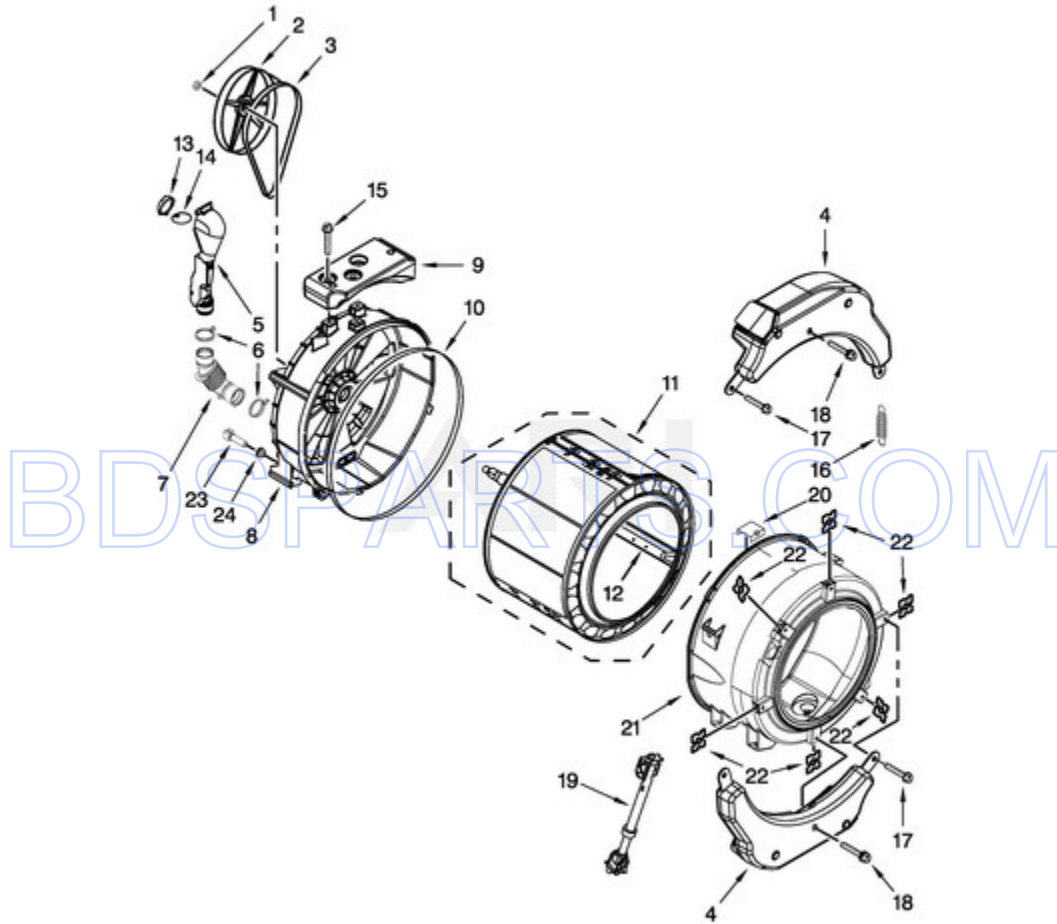

MHN33PDCWW2 - 05 - METER CASE PARTS

METER CASE PARTS

Ref #	Part #	Description	Qty	Context	Note	MSRP
15	3347825	PLATE, MOUNTING				
16	98445	SCREW				
14	3349065	BOLT				
7	W10131838	SWITCH, VAULT SERVICE DOOR				
8	W10133508	BRACKET, SERVICE SWITCH				
9	W10139210	SCREW				
10	W10211244	HARNES, WIRE (SERVICE SWITCH)				
13	W10137448	CUSHION, METER CASE				
12	W10156125	CAM, COMMERCIAL LOCK				
1	W10171128	METER CASE				
3	W10247389	SENSOR ASSEMBLY, COIN OPTIC (WHITE)				
2	W10133242	ASSEMBLY, SINGLE COIN DROP				
4	W10142655	SCREW				
5	W10137319	BOLT, HEX BAR				
6	W10068270	WASHER, LOCK				
11	W11269277	ASSEMBLY, SERVICE DOOR				

MHN33PDCWW2 - 07 - TUB AND BASKET PARTS

TUB AND BASKET PARTS

Ref #	Part #	Description	Qty	Context	Note	MSRP
1	8533999	NUT, PULLEY				
5	W10142720	PIPE, VENTILATION				
6	W10273034	CLAMP, VENT HOSE				
10	8540090	GASKET, TUB				
12	W10118982	BAFFLE, TUB				
13	W10142721	VENTILATION, CONNECTOR				
14	W10142722	FLAP, VENTILATION				
16	W10010360	SPRING, SUSPENSION				
17	W10094780	SCREW				
20	8540092	CLAMP, TUB				
22	8540072	NUT, PUSH-IN				
4	W10223198	COUNTERWEIGHT, FRONT				
9	W10200747	COUNTERWEIGHT, REAR				
15	W10246531	SCREW, REAR COUNTERWEIGHT				
18	W10259288	BOLT ASSEMBLY, COUNTERWEIGHT CENTER HOLE				
19	W10015830	ABSORBER, SHOCK				
21	W10266965	TUB, FRONT				
2	8540088	PULLEY				
11	W10198146	BASKET, COMPLETE				
23	W10467289	SENSOR, TEMPERATURE				
3	W10388418	BELT, DRIVE				
7	W10583497	HOSE, EXHAUST				
24	W10609567	SEAL, RUBBER				
8	W11172228	TUB, REAR				