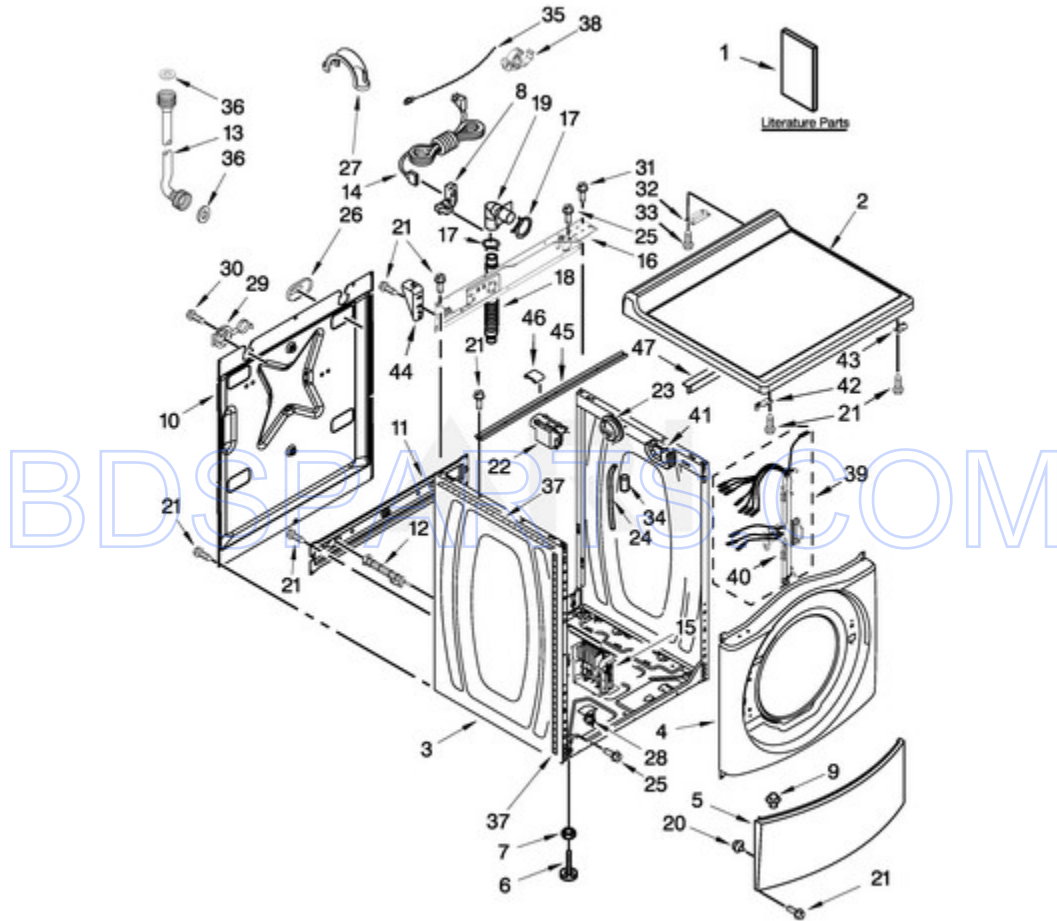

MHN33PRCWW2 - 02 - TOP AND CABINET PARTS

TOP AND CABINET PARTS

Ref #	Part #	Description	Qty	Context	Note	MSRP
2	W10137410	TOP (WHITE)				
32	8565018	HINGE & PIN ASSEMBLY (WHITE)				
42	W10137445	BRACKET - TOP PANEL, LEFT				
43	W10137444	BRACKET - TOP PANEL, RIGHT				
44	W10137398	STOP, TOP PANEL				
33	342055	SCREW				
NI	N/P	FOLLOWING PARTS NOT ILLUSTRATED				
4	W10306505	PANEL, FRONT (WHITE)				
6	W10245373	FOOT, LEVELING				
7	3359452	NUT, HEX				
8	W10110676	STRAIN RELIEF, POWER CORD				
9	8518891	RIVET				
11	W10189659	BRACE, TRANSPORT				
12	W10251449	BOLT, SHIPPING (SET OF 4)				
20	238614	BUMPER				
25	8540479	SCREW, GROUNDING				
26	8540268	COVER, TRANSPORT				
29	8540728	SLEEVE, CORD SUPPORT				
30	8540727	SCREW				
31	8540329	SCREW				
34	2161302	SLEEVE				
35	3347868	TIE, CABLE (BEADED)				
41	8540643	BRACKET, SPRING				
45	8540721	BRACE, TOP				
46	8283273	DAMPER, BRACE				
17	356138	CLAMP, HOSE				
10	W10258342	PANEL, REAR				
16	W10244560	BRACE, REAR				
18	W10106460	HOSE, DRAIN OUTER				
19	W10003260	CONNECTOR, HOSE OUTLET				
27	8577378	U-BEND, DRAIN HOSE				
40	W10168546	HARNESS CHANNEL, SIDE FRONT				
36	W10242307	WASHER, HOSE				
5	8540664	PANEL, TOE (WHITE)				
14	W10205500	CORD, POWER				
15	W10384849	UNIT, MOTOR CONTROL				
22	W10339736	FILTER, INTERFERENCE				
28	W10085220	MICROSWITCH				

Ref #	Part #	Description	Qty	Context	Note	MSRP
47	W10342663	ANGLE, SUPPORT TOP				
37	W10693220	SEAL, FOAM				
3	W10198145	CABINET (WHITE)				
23	W10448876	SENSOR, PRESSURE				
38	W10190263	CLIP, HARNESS				
39	W10664387	HARNESS, WIRING (LOWER MAIN)				
NI	W10689497	CCU TO MCU - POWER (2 POLE)				
NI	W10664395	CCU TO MCU - SERIAL COMMUNICATION (3 POLE)				
NI	W10689498	CCU TO DOOR LOCK - POWER				
13	W10852720	HOSE, WATER INLET (COLD)				
13A	W10852721	HOSE, WATER INLET (HOT)				
24	W11048528	HOSE, PRESSURE SWITCH				
21	W10567155	SCREW				
1	W11320217	INSTALLATION INSTRUCTIONS				
1A	W11316887	TECH SHEET				