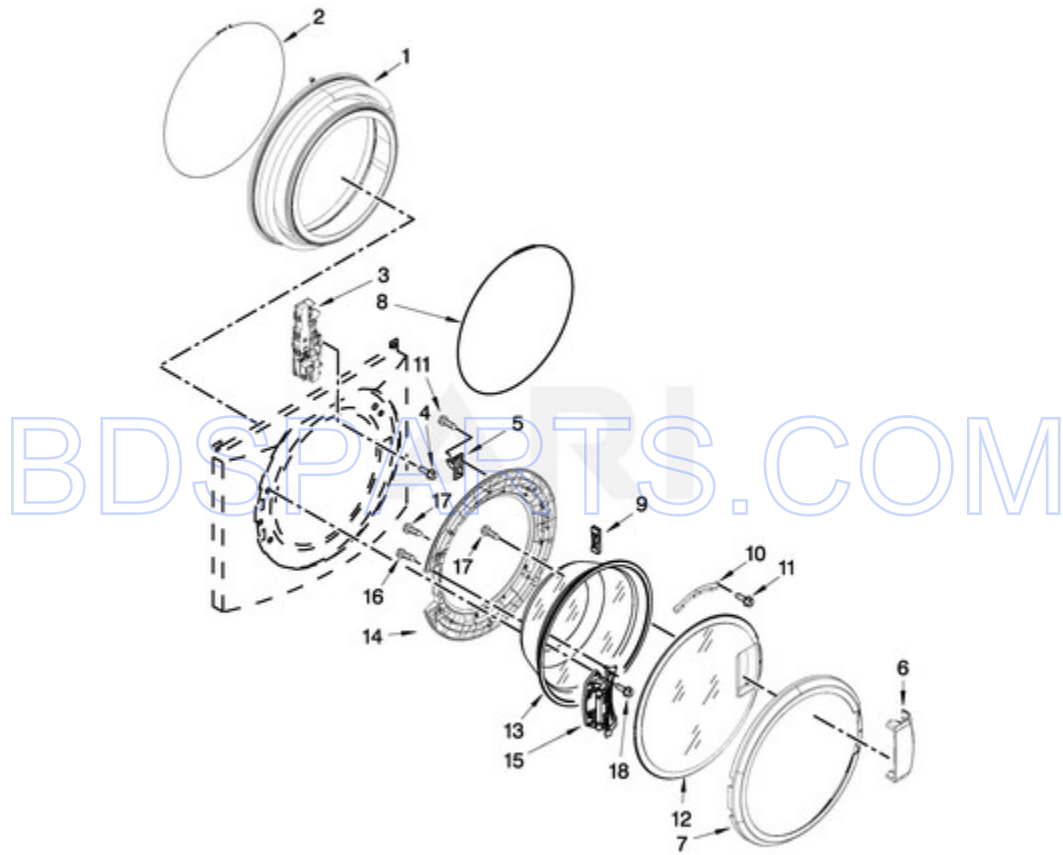

MHN33PDCWW2 - 03 - DOOR PARTS

DOOR PARTS

Ref #	Part #	Description	Qty	Context	Note	MSRP
2	8540108	CLAMP, BELLOW TO TUB				
4	8540725	SCREW				
5	8540221	HOOK, DOOR				
9	8540115	CLAMP, SUPPORT				
10	8540114	CLAMP, GLASS				
11	8540513	SCREW				
16	8540284	SCREW				
17	8540282	SCREW				
3	W10375379	LOCK, DOOR				
7	W10198440	TRIM RING, OUTER DOOR				
13	W10388315	GLASS, DOOR				
14	W10198442	FRAME, DOOR BACK SUPPORT				
15	W10198417	HINGE, DOOR				
6	W10112925	HANDLE, DOOR				
12	W10137404	FRAME, DOOR FRONT ASSEMBLY				
1	W10660257	BELLOW				
8	W10894122	CLAMP, BELLOW TO FRONT PANEL				
18	W10567155	SCREW