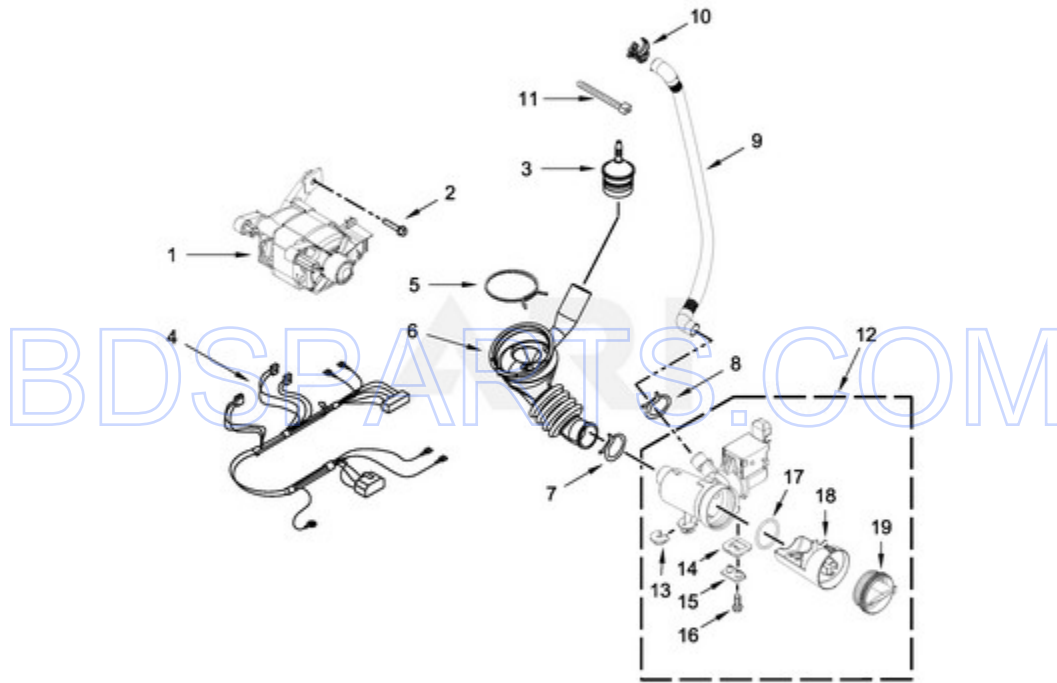

MHN33PRCWW2 - 06 - TUB AND BASKET PARTS

TUB AND BASKET PARTS

Ref #	Part #	Description	Qty	Context	Note	MSRP
1	8533999	NUT, PULLEY				
5	W10142720	PIPE, VENTILATION				
6	W10273034	CLAMP, VENT HOSE				
10	8540090	GASKET, TUB				
12	W10118982	BAFFLE, TUB				
13	W10142721	VENTILATION, CONNECTOR				
14	W10142722	FLAP, VENTILATION				
16	W10010360	SPRING, SUSPENSION				
17	W10094780	SCREW				
20	8540092	CLAMP, TUB				
22	8540072	NUT, PUSH-IN				
4	W10223198	COUNTERWEIGHT, FRONT				
9	W10200747	COUNTERWEIGHT, REAR				
15	W10246531	SCREW, REAR COUNTERWEIGHT				
18	W10259288	BOLT ASSEMBLY, COUNTERWEIGHT CENTER HOLE				
19	W10015830	ABSORBER, SHOCK				
21	W10266965	TUB, FRONT				
2	8540088	PULLEY				
11	W10198146	BASKET, COMPLETE				
23	W10467289	SENSOR, TEMPERATURE				
3	W10388418	BELT, DRIVE				
7	W10583497	HOSE, EXHAUST				
24	W10609567	SEAL, RUBBER				
8	W11172228	TUB, REAR				

MHN33PRCWW2 - 07 - PUMP AND MOTOR PARTS

PUMP AND MOTOR PARTS

Ref #	Part #	Description	Qty	Context Note	MSRP
2	8540134	BOLT, MOTOR			
8	356138	CLAMP, HOSE			
9	W10272563	HOSE, DRAIN INNER			
10	W10003290	RETAINER, DRAIN HOSE			
3	W10405608	TRAP, AIR			
4	W10201879	HARNES, MOTOR			
7	370448	CLAMP, HOSE			
13	W10034820	FOOT, RUBBER (SLIDER)			
15	8540033	CAP, LOCK FOOT			
16	8533964	SCREW, VENTILATION			
11	4454842	TIE, CABLE			
12	W10730972	PUMP (COMPLETE)			
14	W10728444	FOOT, RUBBER (LOCK)			
17	W10391451	SEAL, FILTER CAP			
18	W10391445	FILTER, PUMP			
19	W10391446	CAP, FILTER			
5	251971304015	CLAMP			
1	W10811032	MOTOR, DRIVE			
6	W10609566	HOSE, TUB TO PUMP			