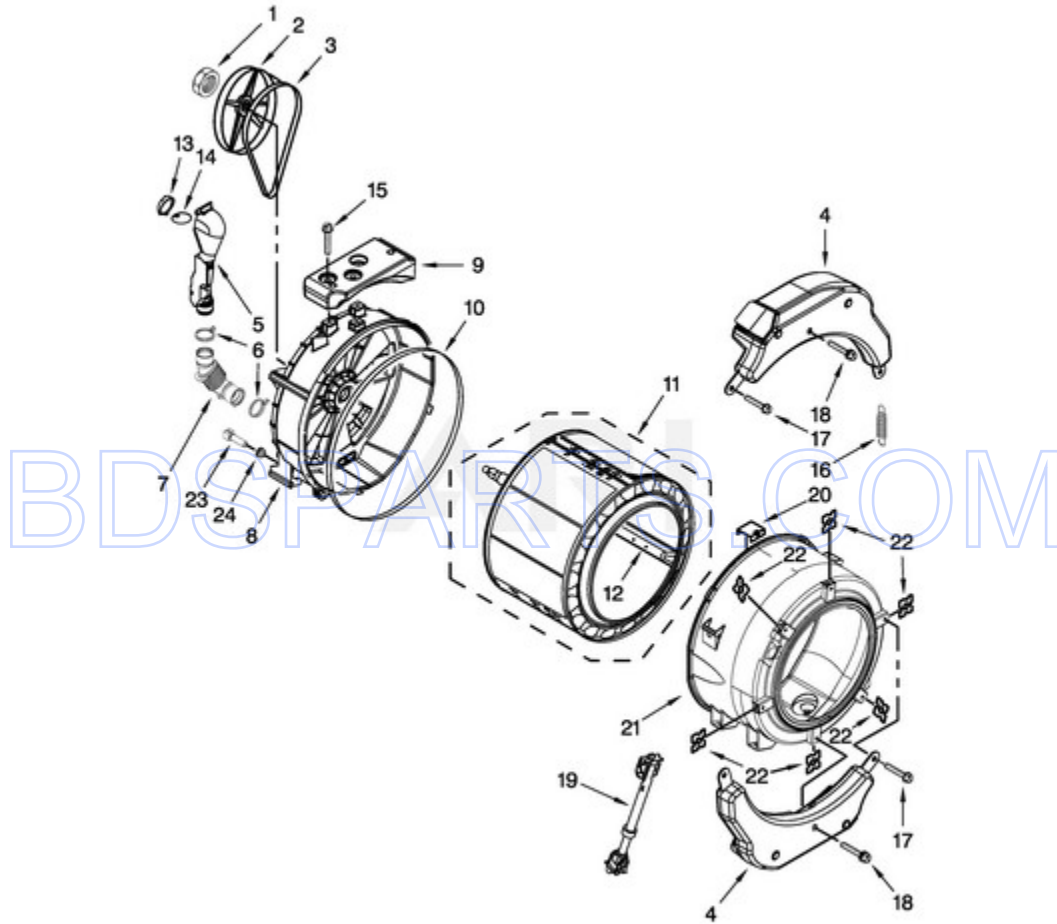

MHN33PRCWW2 - 06 - TUB AND BASKET PARTS

TUB AND BASKET PARTS

Ref #	Part #	Description	Qty	Context	Note	MSRP
1	8533999	NUT, PULLEY				
5	W10142720	PIPE, VENTILATION				
6	W10273034	CLAMP, VENT HOSE				
10	8540090	GASKET, TUB				
12	W10118982	BAFFLE, TUB				
13	W10142721	VENTILATION, CONNECTOR				
14	W10142722	FLAP, VENTILATION				
16	W10010360	SPRING, SUSPENSION				
17	W10094780	SCREW				
20	8540092	CLAMP, TUB				
22	8540072	NUT, PUSH-IN				
4	W10223198	COUNTERWEIGHT, FRONT				
9	W10200747	COUNTERWEIGHT, REAR				
15	W10246531	SCREW, REAR COUNTERWEIGHT				
18	W10259288	BOLT ASSEMBLY, COUNTERWEIGHT CENTER HOLE				
19	W10015830	ABSORBER, SHOCK				
21	W10266965	TUB, FRONT				
2	8540088	PULLEY				
11	W10198146	BASKET, COMPLETE				
23	W10467289	SENSOR, TEMPERATURE				
3	W10388418	BELT, DRIVE				
7	W10583497	HOSE, EXHAUST				
24	W10609567	SEAL, RUBBER				
8	W11172228	TUB, REAR				