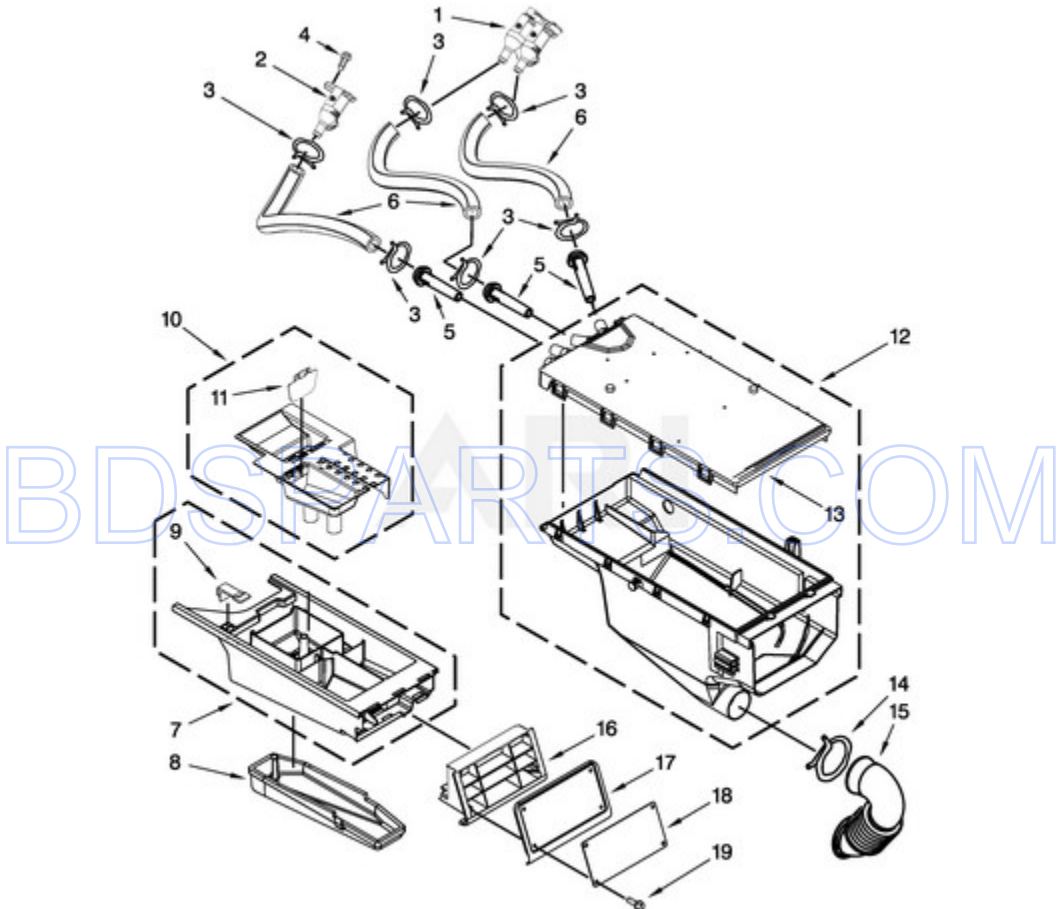

MHN33PRCWW2 - 05 - DISPENSER PARTS

DISPENSER PARTS

Ref #	Part #	Description	Qty	Context	Note	MSRP
4	8540282	SCREW				
3	W10096852	CLAMP, HOSE				
19	W10137456	SCREW				
8	8540399	COVER, DETERGENT DRAWER				
17	W10137460	COVER, HANDLE				
7	W10376660	DRAWER, DETERGENT				
11	W10298953	DOOR, LIVING HINGE				
12	W10212603	DISPENSER, OUTER HOUSING				
13	W10212604	PLATE, DISTRIBUTION				
16	W10137432	HANDLE, DRAWER				
1	W10212596	VALVE, WATER INLET (DOUBLE)				
2	W10212598	VALVE, WATER INLET (SINGLE)				
14	8281276	CLAMP, HOSE				
10	W10679677	SIPHON, BLEACH/SOFTENER				
18	W10804029	DISPENSER, FASCIA				
9	W10919873	TAB, DRAWER RELEASE				
15	W10583436	HOSE, DISPENSER TO TUB				
5	461970803531	NOZZLE, INLET				
6	W10619991	HOSE, VALVE TO DISPENSER