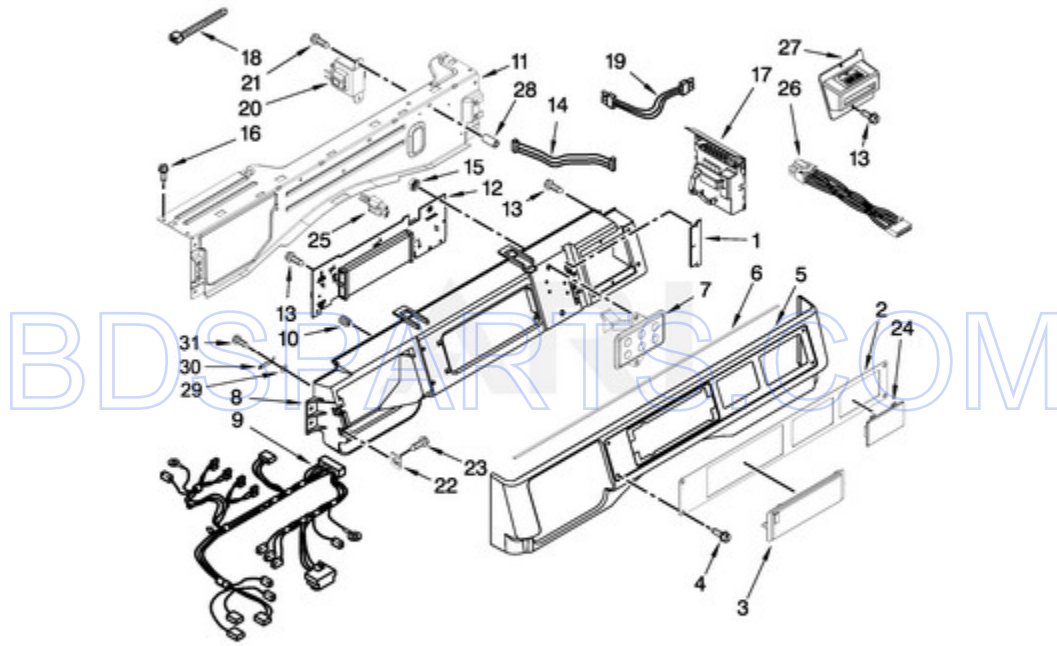

BDS PARTS.COM

MHN33PDCWW2 - 03 - DOOR PARTS

DOOR PARTS

Ref #	Part #	Description	Qty	Context	Note	MSRP
2	8540108	CLAMP, BELLOW TO TUB				
4	8540725	SCREW				
5	8540221	HOOK, DOOR				
9	8540115	CLAMP, SUPPORT				
10	8540114	CLAMP, GLASS				
11	8540513	SCREW				
16	8540284	SCREW				
17	8540282	SCREW				
3	W10375379	LOCK, DOOR				
7	W10198440	TRIM RING, OUTER DOOR				
13	W10388315	GLASS, DOOR				
14	W10198442	FRAME, DOOR BACK SUPPORT				
15	W10198417	HINGE, DOOR				
6	W10112925	HANDLE, DOOR				
12	W10137404	FRAME, DOOR FRONT ASSEMBLY				
1	W10660257	BELLOW				
8	W10894122	CLAMP, BELLOW TO FRONT PANEL				
18	W10567155	SCREW				

MHN33PRCWW2 - 04 - CONTROL PANEL PARTS

CONTROL PANEL PARTS

Ref #	Part #	Description	Qty	Context	Note	MSRP
13	489136	SCREW				
15	W10139046	NUT				
4	W10137457	SCREW				
29	W10189075	WASHER, BRASS				
30	3373818	TAB, GROUNDING				
10	W10189313	INSERT				
31	488234	SCREW				
1	W10187276	SEAL, CONSOLE				
25	W10133282	JUMPER, SWITCH SERVICE/VAULT				
3	W10267645	COVER, DISPLAY				
NI	N/P	FOLLOWING PARTS NOT ILLUSTRATED				
21	8540329	SCREW				
14	W10155150	HARNESS, TEST				
22	9781235	NUT, "U"				
23	W10131119	SCREW M4X13				
19	W10330606	HARNESS, WIRING (CONSOLE UIC)				
28	W10018050	CAP PLUG				
20	W10131839	TRANSFORMER				
27	W10137454	BEZEL, CARD READER				
26	W10133304	CARD READER, HARNESS				
24	W10213906	COVER, CARD READER				
6	W10157932	SEAL, FOAM				
2	W10801804	FASCIA				
5	W10779084	CONSOLE, OUTER				
9	W10696115	HARNESS, WIRING (UPPER MAIN)				
NI	W10689495	CCU TO COLD FILL VALVE (4 POLE)				
NI	W10689496	CCU TO HOT FILL VALVE (2 POLE)				
11	W10846488	BRACKET, CONSOLE				
18	4454842	TIE, CABLE				
8	W10829469	CONSOLE, INNER				
16	W10567155	SCREW				
7	W11281250	SWITCH, MEMBRANE & BACKER PLATE				
12	W11309939	USER INTERFACE				
17	W11287527	CENTRAL CONTROL UNIT (CCU)				