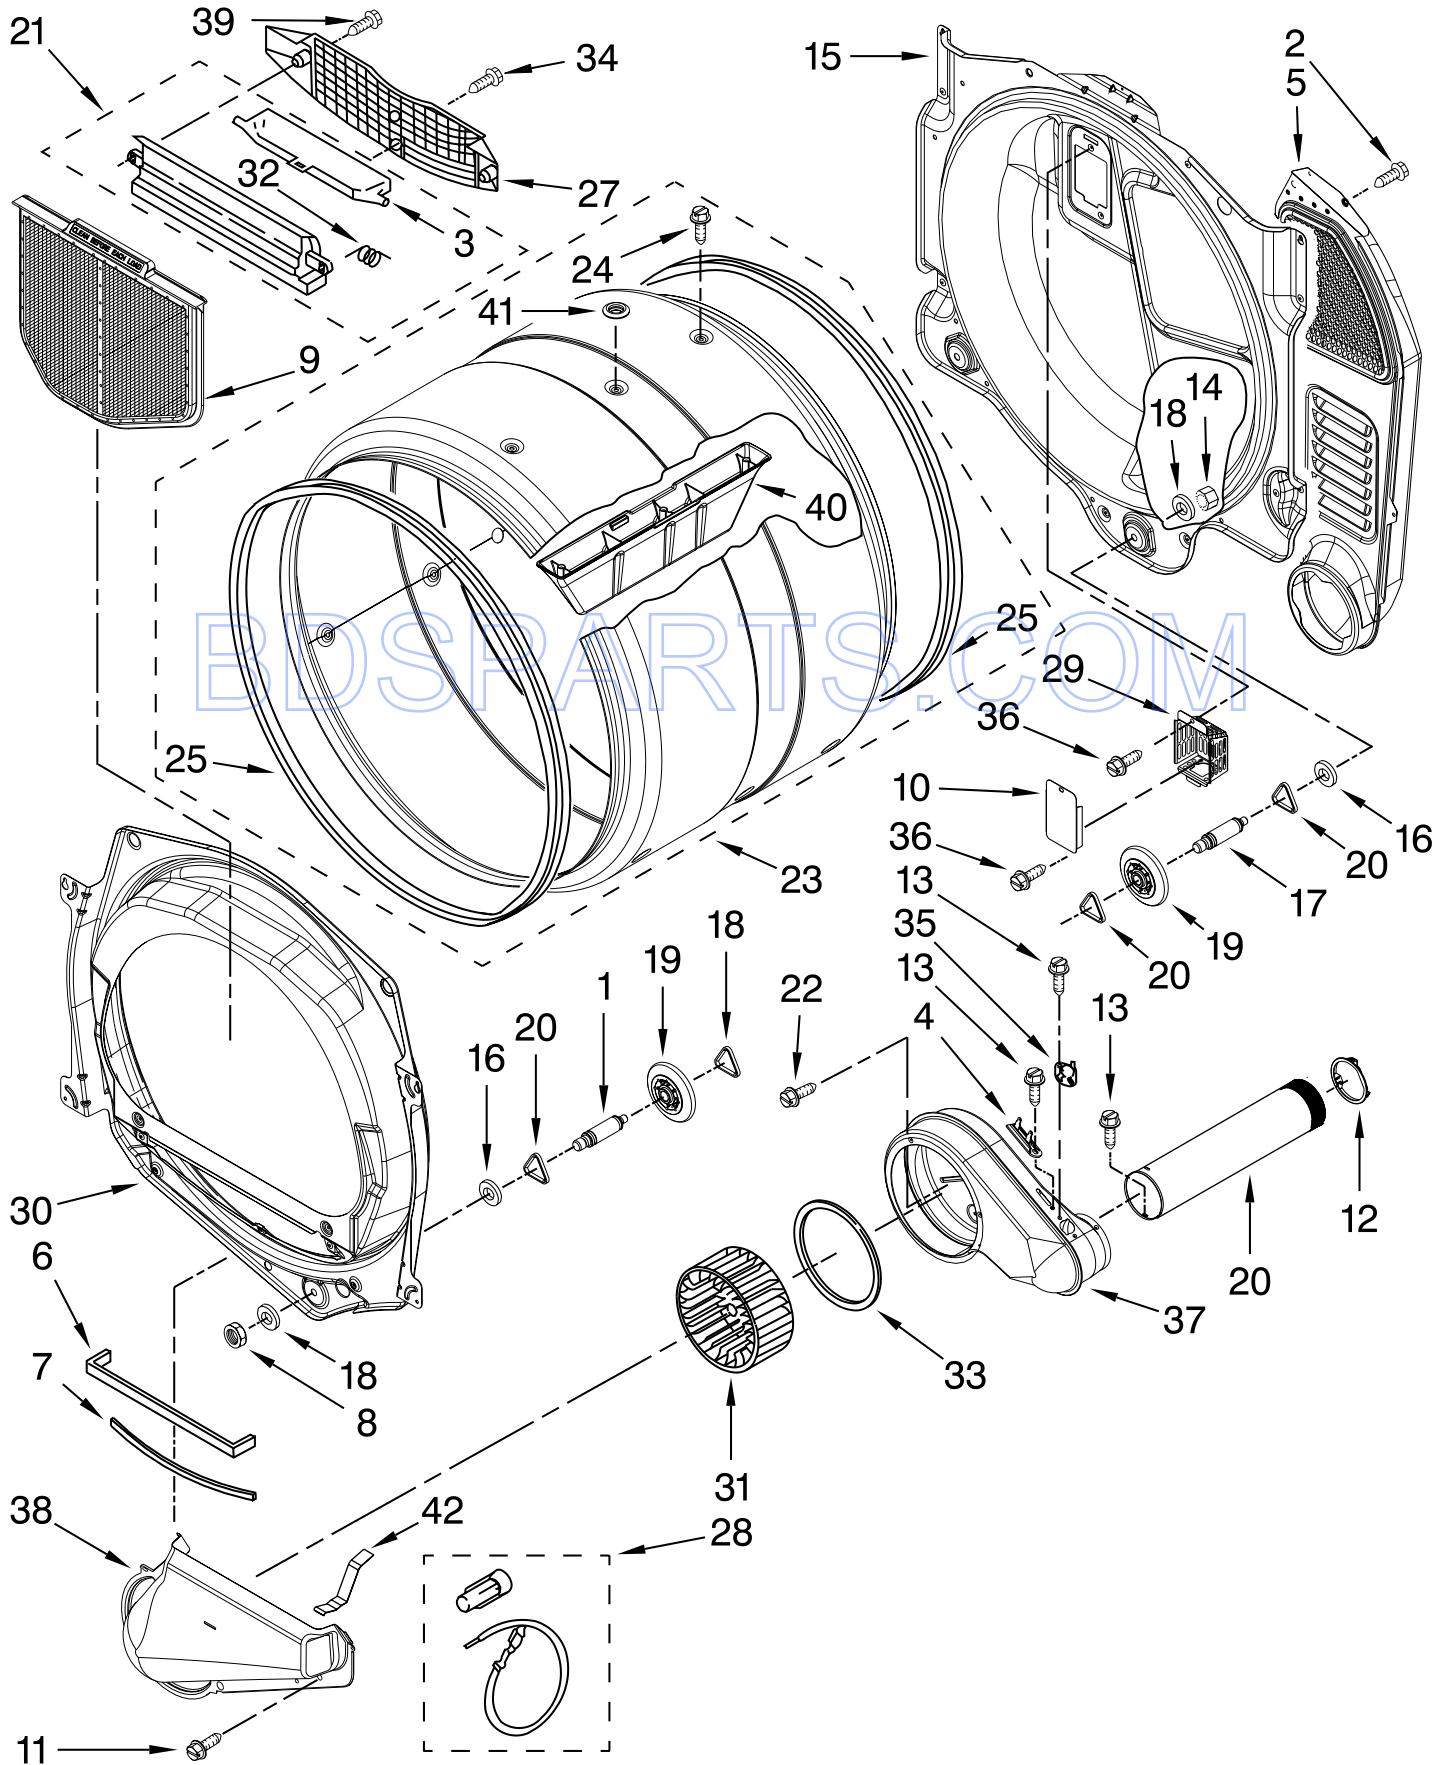

BULKHEAD AND BLOWER PARTS

For Models: MLE20PDAZW0, MLG20PDAWW0, MLG20PRAWW0, MLE20PRAZW0

(White)

(White)

(White)

(White)

FOR ORDERING INFORMATION REFER TO PARTS PRICE LIST

BULKHEAD AND BLOWER PARTS

For Models: MLE20PDAZW0, MLG20PDAWW0, MLG20PRAWW0, MLE20PRAZW0

(White)

(White)

(White)

(White)

Illus. No.	Part No.	DESCRIPTION	Illus. No.	Part No.	DESCRIPTION	Illus. No.	Part No.	DESCRIPTION
1	W10359271	Shaft, R.H. Thread	13	8533971	Screw, 8-18 x 5/16	28	279457	Terminal Wire Kit (For Heater Element Wiring Harness Repair)
2	3390647	Screw, 8-18 x 1/2	14	W10001120	Nut, 3/8-16 (L.H.)	29	W10410531	Bracket, Drum Light
3	W10153413	Door, Lint Screen	15	W10080170	Bulkhead, Rear	30	8565061	Bulkhead, Front
4	3392519	Thermal Fuse (91°C)	16	3387459	Washer, Support	31	W10349492	Wheel, Blower
5		Air Duct Assembly	17	W10359272	Shaft, L.H. Thread	32	3394986	Spring, Lint Screen Door
	697354	PD	18	690997	Ring, Tri	33	697770	Foam-Seal
	3394346	PR	19	W10314171	Roller, Support	34	695240	Screw, 8-18 x 1/2
6	697813	Foam-Seal	20	8563728	Exhaust Pipe	35	8577274	Thermistor
7	697814	Seal, Drum Front	21	W10153423	Housing, Outlet Assembly	36	487909	Screw, 8-15 x 1/2
8	3934666	Nut, 3/8 x 16(R.H.)	22	489463	Screw, 8-18 x 5/8	37	8544362	Housing, Blower
9	W10049370	Lint Screen	23	W10153420	Complete Drum Assembly	38	8066168	Lint Duct Assembly
10	3402841	Lens, Drum Light	24	W10219342	Screw, 8-16 x 3/4	39	3387230	Screw, 10-16 x 1
11	359625	Screw, 8-18 x 1/2	25	W10166807	Seal, Drum	40	W10153409	Baffle, Drum
12	W10344699	Collar-Duct	27	W10153412	Grille, Outlet	41	W10128544	Drum Caplug
						42	W10345456	Clip-Spring

BDS PARTS.COM