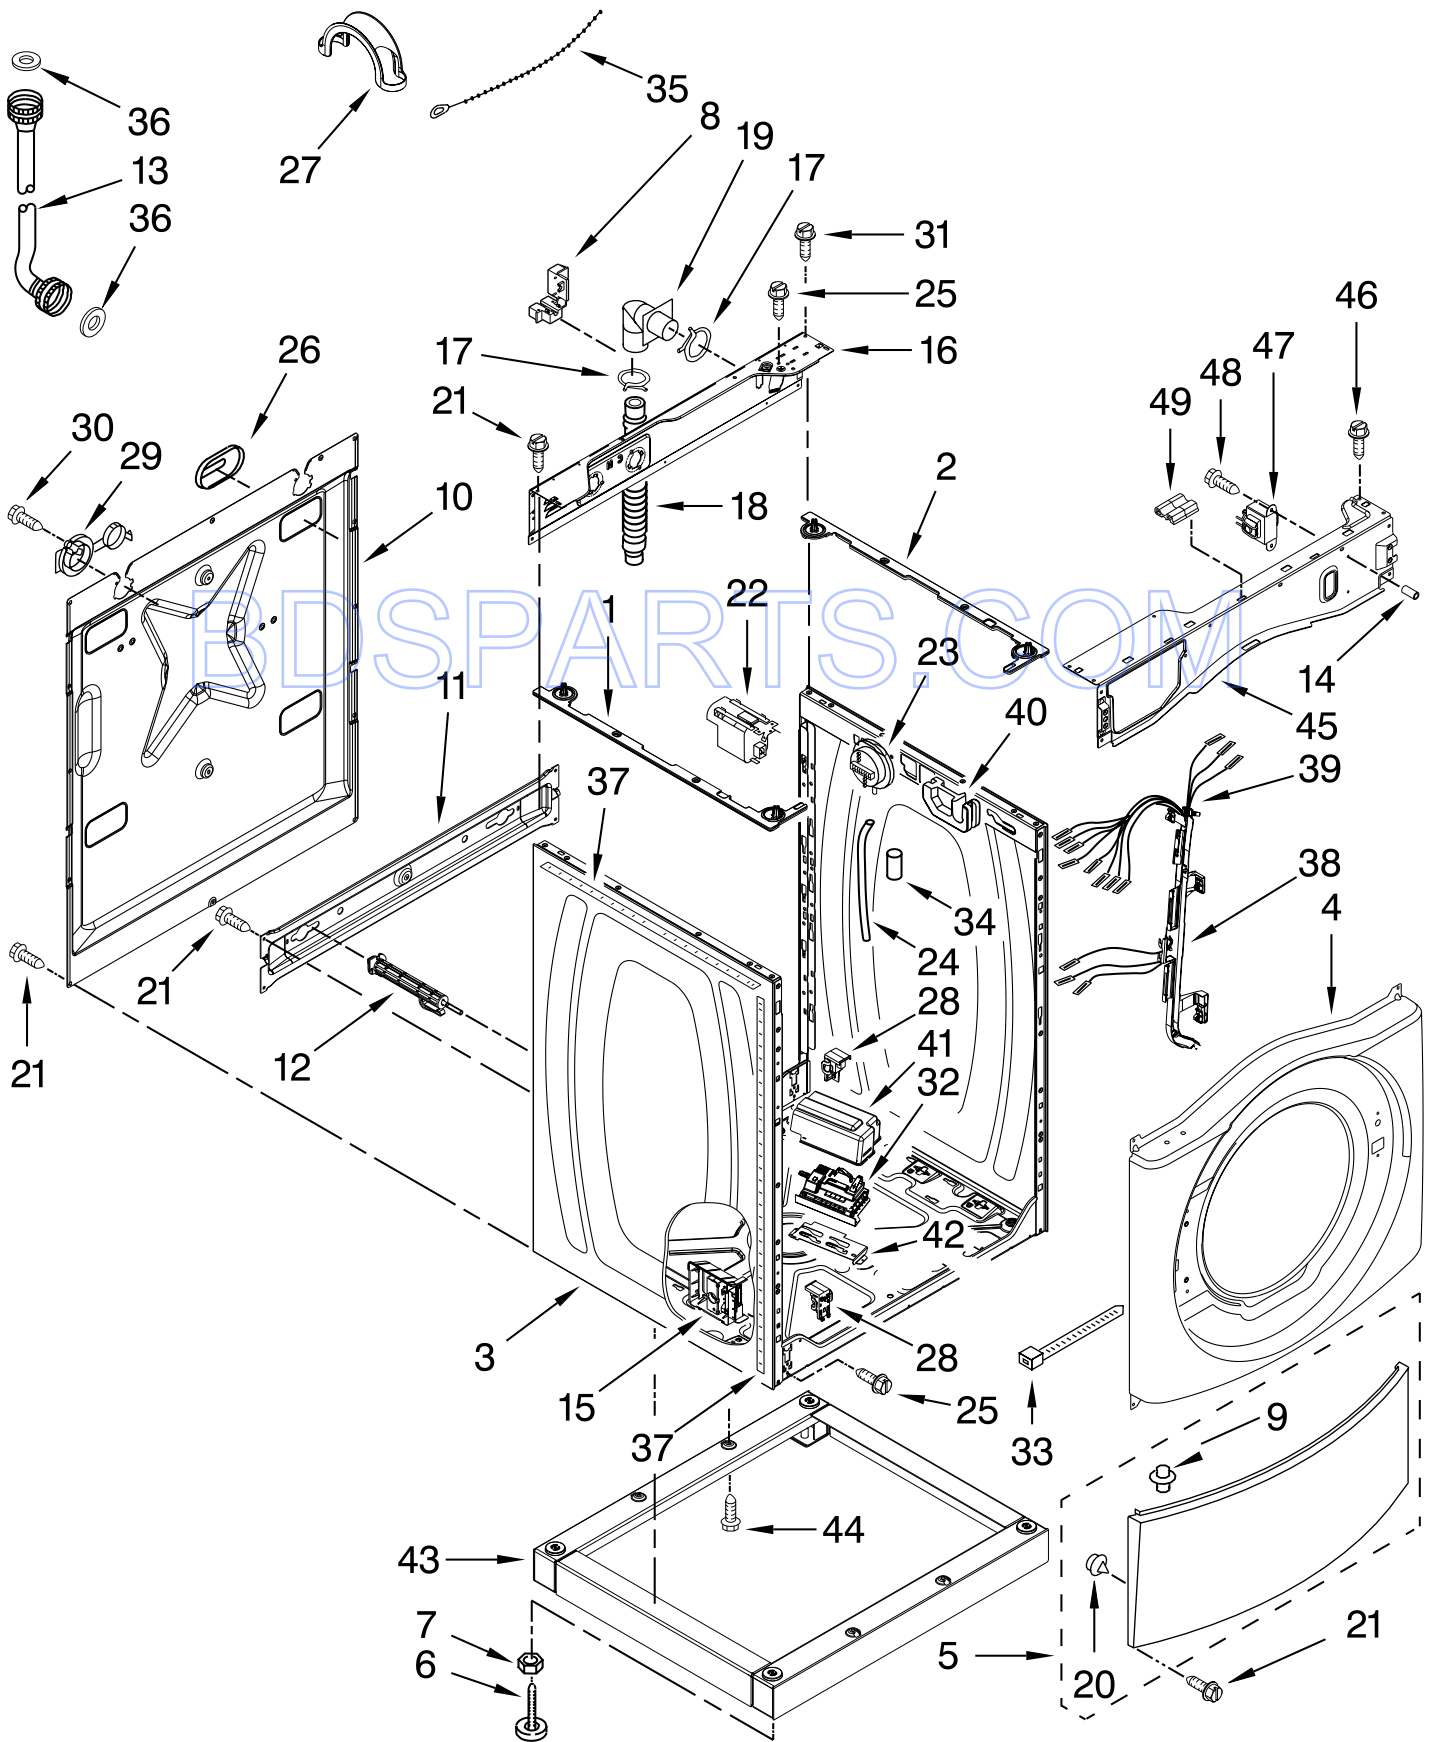

WASHER CABINET PARTS

For Models: MLE20PDAZW0, MLG20PDAWW0, MLG20PRAWW0, MLE20PRAZW0
(White) (White) (White) (White)

FOR ORDERING INFORMATION REFER TO PARTS PRICE LIST

WASHER CABINET PARTS

For Models: MLE20PDAZW0, MLG20PDAWW0, MLG20PRAWW0, MLE20PRAZW0

(White)

(White)

(White)

(White)

Illus. No.	Part No.	DESCRIPTION	Illus. No.	Part No.	DESCRIPTION	Illus. No.	Part No.	DESCRIPTION
1	W10405229	Rail-Spacer, Left	22	W10339736	Filter, Interference	39	W10330830	Harness, Main Wiring
2	W10405223	Rail-Spacer, Right						Includes Item 38
3	W10225458	Cabinet	23	W10292407	Switch, Pressure			And The Following
4	W10306505	Panel, Front	24	8540294	Hose, Pressure Switch			Cable Sets:
5	8540813	Toe Panel						(Not Illustrated)
6	W10245373	Foot, Leveling	25	8540479	Screw, Grounding	W10342200		CCU To Cold Fill Valve (4 Pole)
7	3359452	Nut, Lock	26	8540268	Cover, Transport	W10342201		CCU To Hot Fill Valve (2 Pole)
8	W10110676	Strain Relief, Power Cord	27	8577378	U-Bend, Drain Hose	W10342210		CCU To MCU - Power (2 Pole)
9	8518891	Rivet	28	W10085220	Microswitch	W10342214		CCU TO MCU-Serial Communication (3 Pole)
10	W10258342	Panel, Rear	29	8540728	Sleeve, Cord Support	W10342208		Door Lock - Power
11	W10189659	Brace, Transport				40	8540643	Bracket, Spring
12	W10251449	Bolt, Shipping	30	8540727	Screw, 3 x 8 mm	41	W10405233	Cover, CCU
13		Hose, Water Inlet	31	8540329	Screw	42	W10198280	Bracket, CCU
	W10194208	Cold Water	32	W10382867	Microcomputer, Machine Control	43	W10103350	Pedestal, Commercial
	8571378	Hot Water				44	3400111	Screw, 12-14 x 5/8
14	W10018050	CAPLUG	33	3429563	Cable Tie	45	W10294428	Bracket, Console
15	W10384849	Motor Control Unit	34	2161302	Sleeve, Pressure Switch Hose	46	W10015090	Screw, 8-18 x 5/8
16	W10244560	Brace, Rear	35	3347868	Cable Tie	47	W10198388	Transformer, 120 To 22.5 VAC
17	356138	Clamp, Hose	36	3976300	Washer, Water Inlet Hose 1-1/16 x 5/8	48	8540329	Screw, 8-18 x 7/16
18	W10106460	Hose, Drain-Outer	37	8318396	Seal, Foam-IEC	49	W10198373	Retainer-Base
19	W10003260	Connector, Hose Outlet	38	W10168546	Harness Channel, Side Front			
20	238614	Bumper						
21	W10015090	Screw, 8-18 x 5/8						

FOR ORDERING INFORMATION REFER TO PARTS PRICE LIST