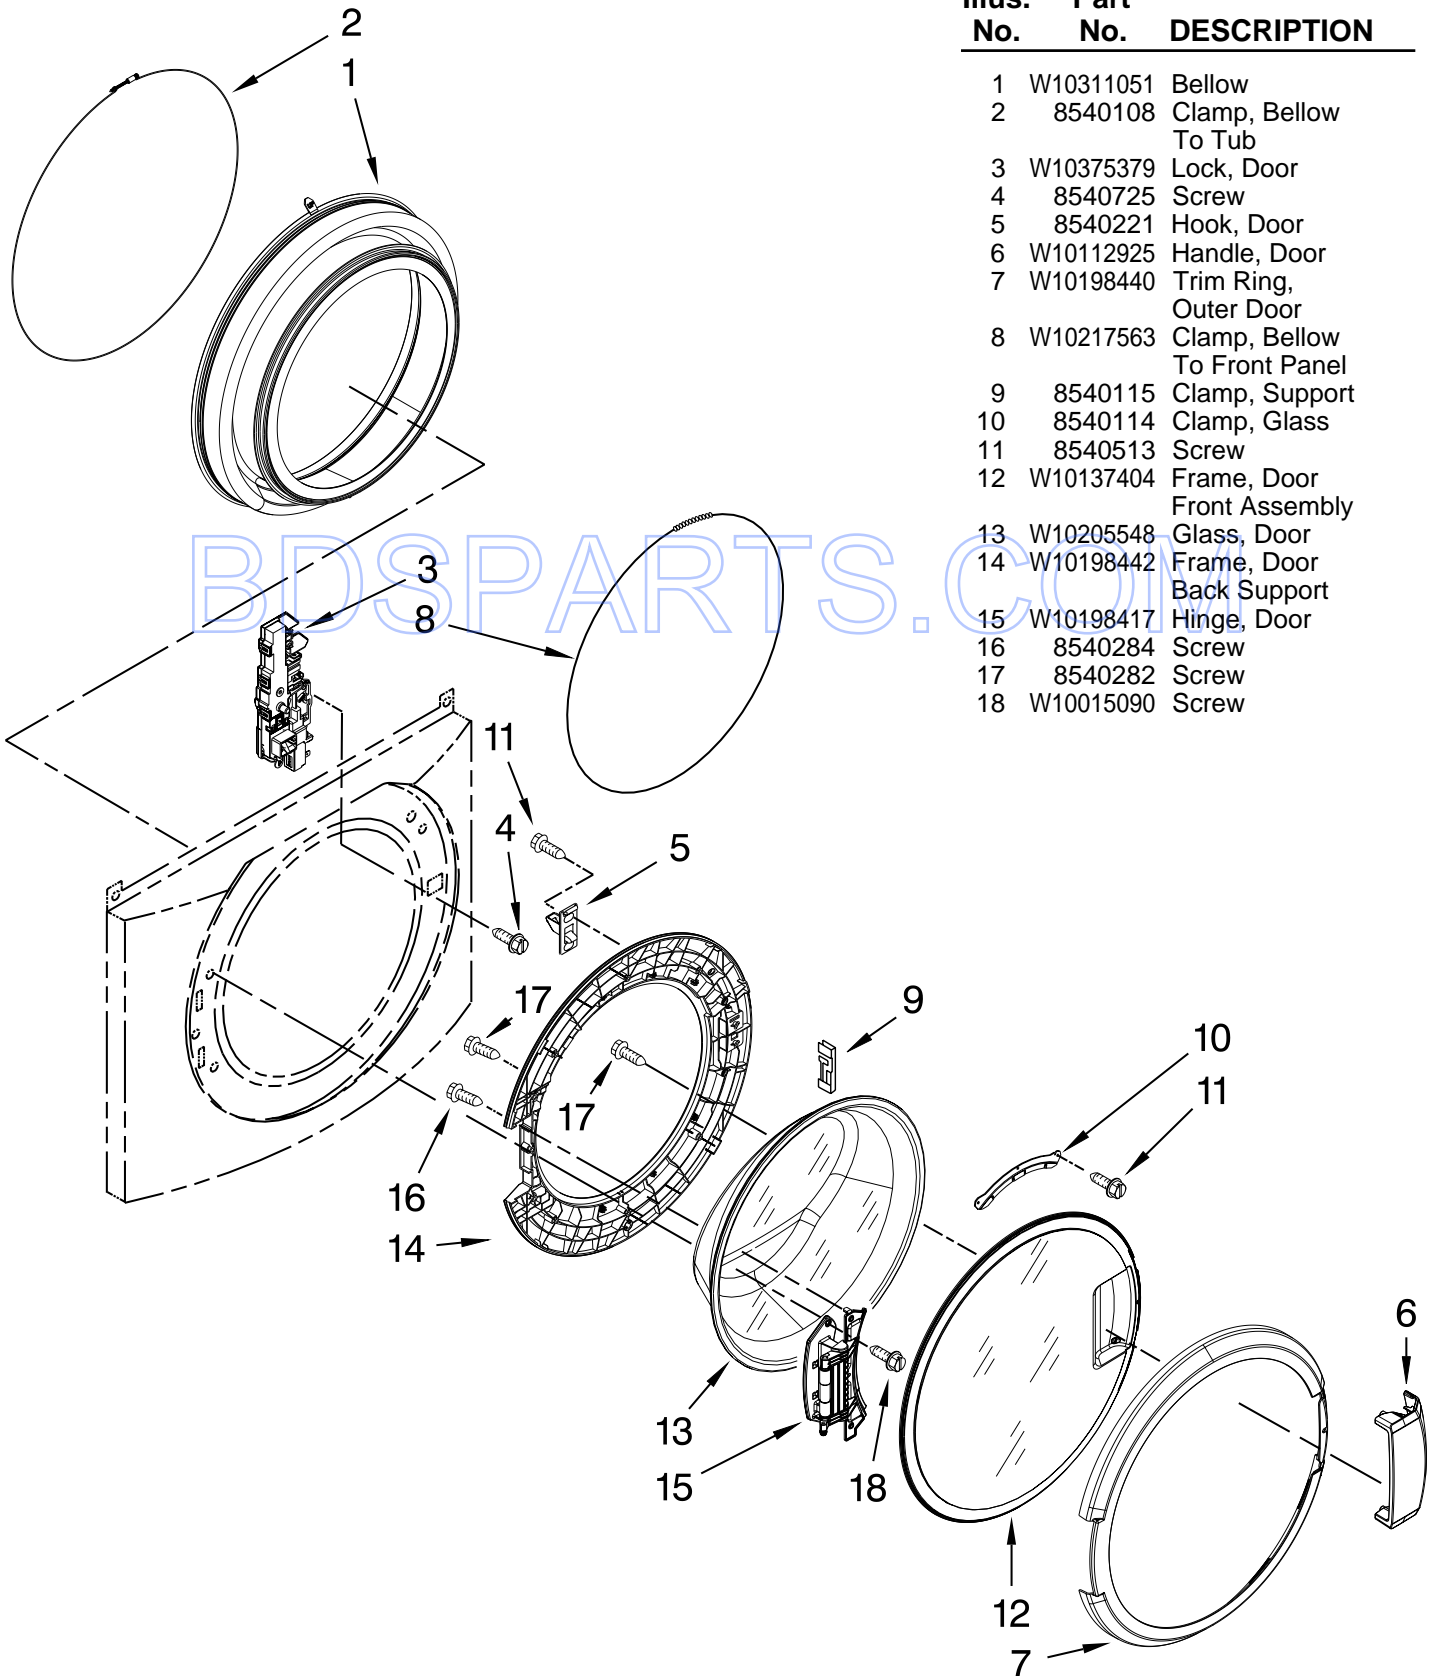

FOR ORDERING INFORMATION REFER TO PARTS PRICE LIST

WASHER DOOR PARTS

For Models: MLE20PDAZW0, MLG20PDAWW0, MLG20PRAWW0, MLE20PRAZW0

(White)

(White)

(White)

(White)

Illus. No.	Part No.	DESCRIPTION
1	W10311051	Bellow
2	8540108	Clamp, Bellow To Tub
3	W10375379	Lock, Door
4	8540725	Screw
5	8540221	Hook, Door
6	W10112925	Handle, Door
7	W10198440	Trim Ring, Outer Door
8	W10217563	Clamp, Bellow To Front Panel
9	8540115	Clamp, Support
10	8540114	Clamp, Glass
11	8540513	Screw
12	W10137404	Frame, Door Front Assembly
13	W10205548	Glass, Door
14	W10198442	Frame, Door Back Support
15	W10198417	Hinge, Door
16	8540284	Screw
17	8540282	Screw
18	W10015090	Screw