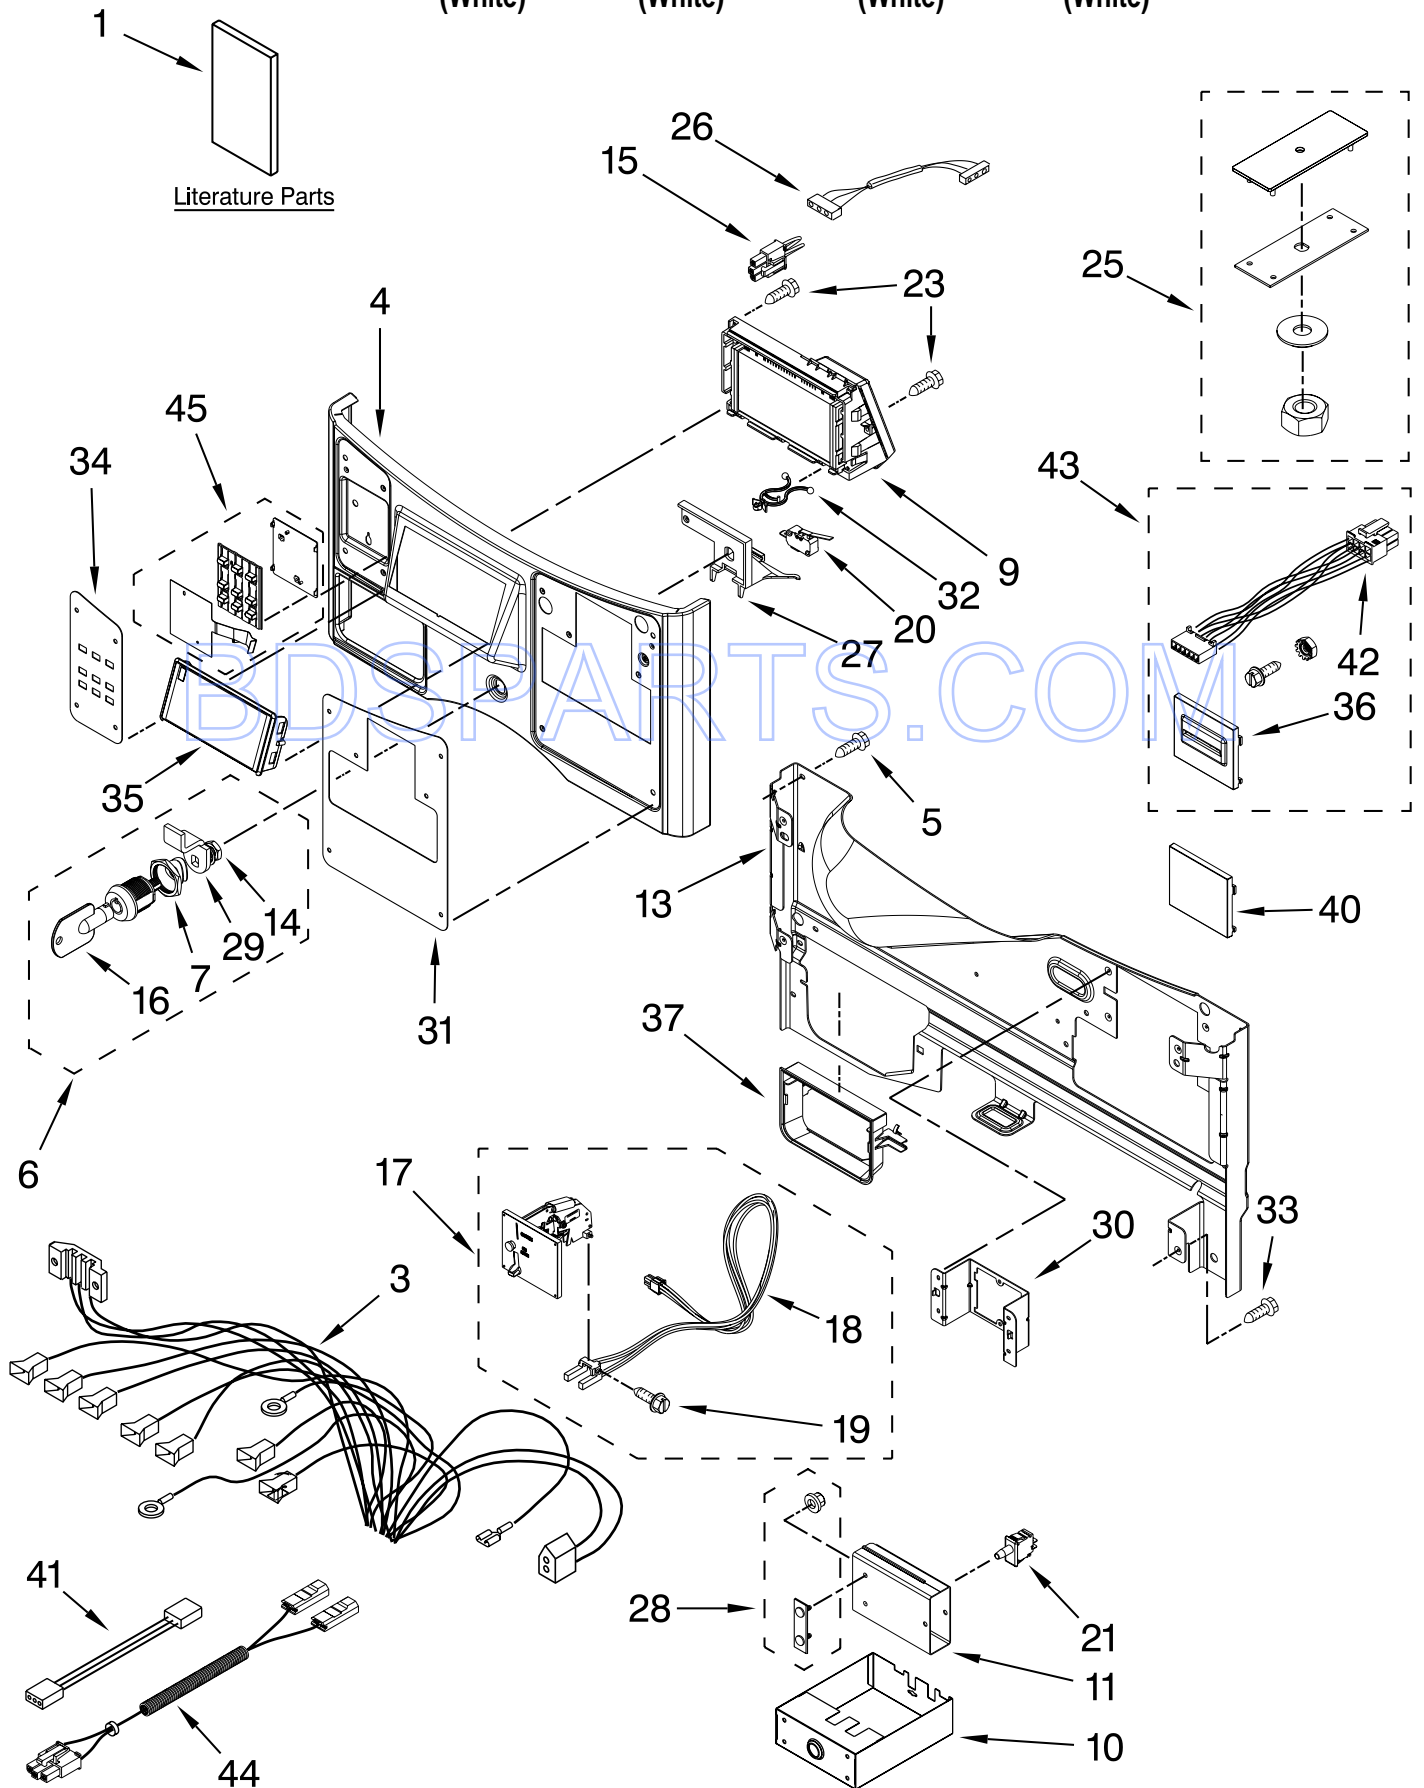

CONTROL PANEL PARTS

For Models: MLE20PDAZW0, MLG20PDAWW0, MLG20PRAWW0, MLE20PRAZW0
(White) (White) (White) (White)

FOR ORDERING INFORMATION REFER TO PARTS PRICE LIST