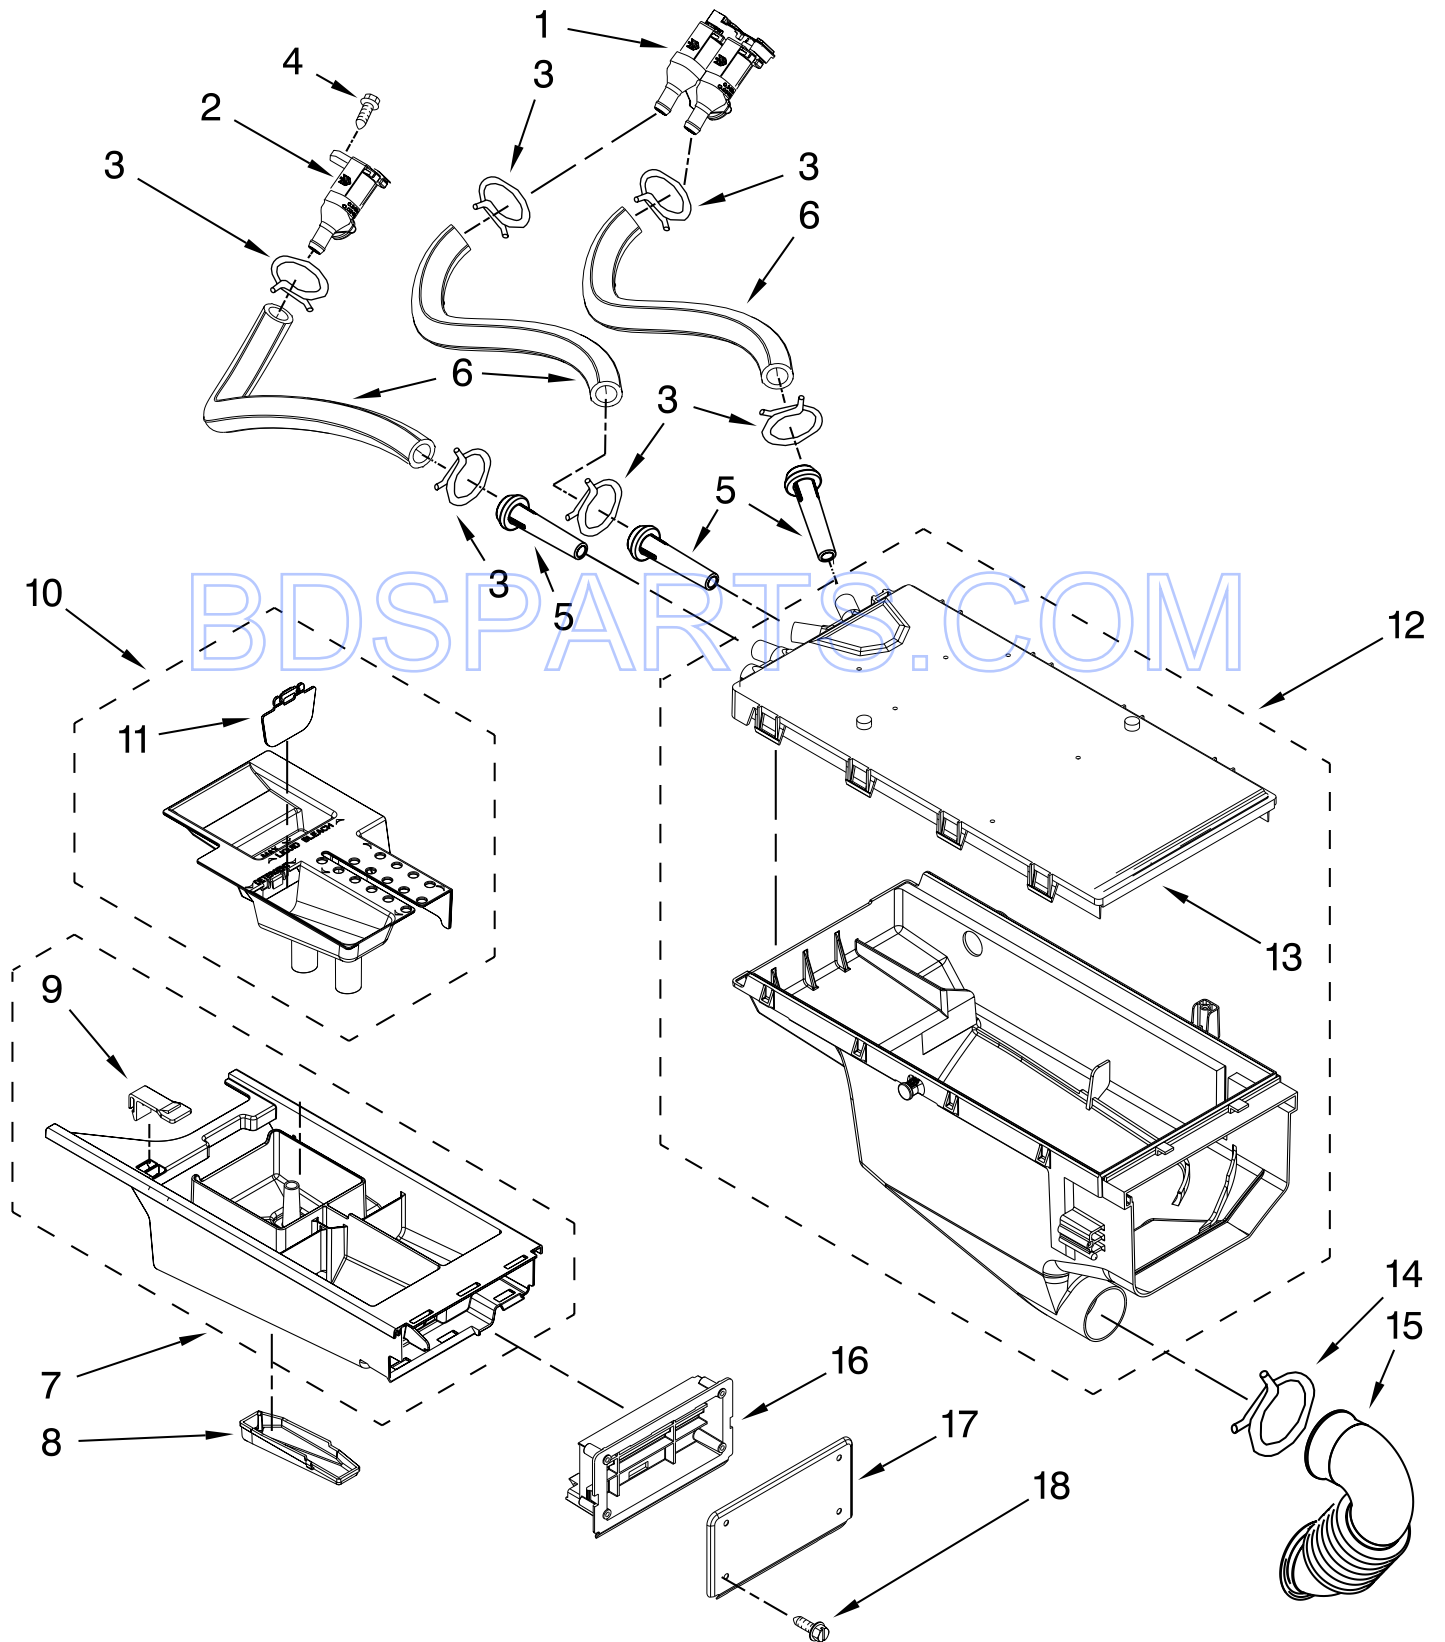

DISPENSER PARTS

For Models: MLE20PDAZW0, MLG20PDAWW0, MLG20PRAWW0, MLE20PRAZW0
(White) (White) (White) (White)

FOR ORDERING INFORMATION REFER TO PARTS PRICE LIST

DISPENSER PARTS

For Models: MLE20PDAZW0, MLG20PDAWW0, MLG20PRAWW0, MLE20PRAZW0
(White) (White) (White) (White)

Illus. No.	Part No.	DESCRIPTION
1	W10212596	Valve, Water Inlet (Double)
2	W10212598	Valve, Water Inlet (Single)
3	370450	Clamp, Hose
4	W10137456	Screw
5	8183181	Nozzle, Inlet
6	W10212611	Hose, Valve To Dispenser
7	W10376660	Drawer, Detergent
8	8540399	Cover, Detergent Drawer
9	W10198458	Tab, Drawer Release
10	W10407371	Siphon, Bleach/Softener
11	W10298953	Door, Living Hinge
12	W10212603	Dispenser, Outer Housing
13	W10212604	Plate, Distribution
14	8281276	Clamp, Hose
15	8540063	Hose, Dispenser To Tub
16	W10405607	Handle, Drawer
17	W10198450	Cover, Handle
18	W10137456	Screw, 8-18 x 1/2

BDSPARTS.COM