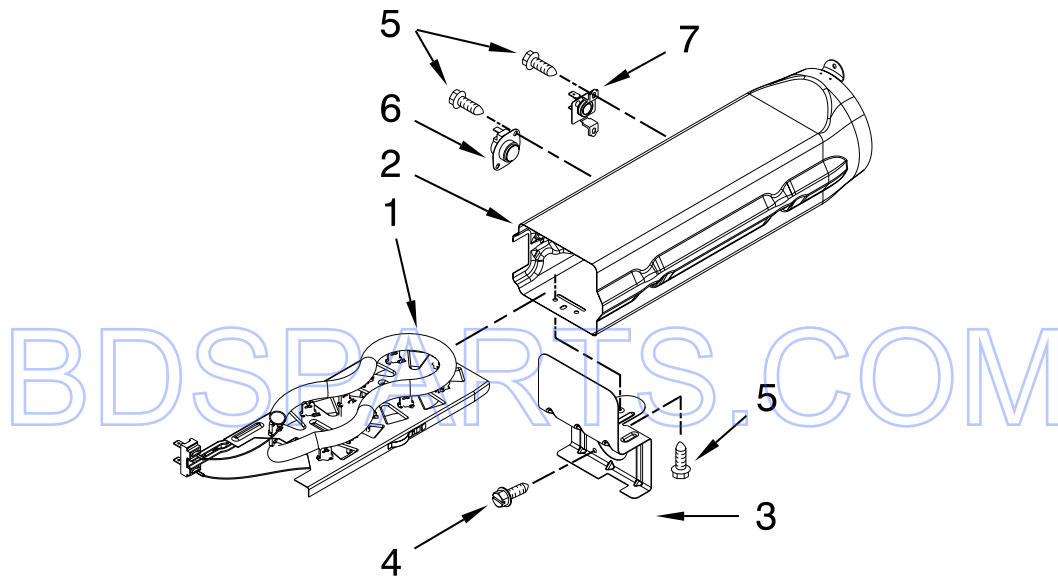

DRYER HEATING PARTS – ELECTRIC

For Models: MLE20PDBZW0, MLG20PDBWW0, MLG20PRBWW0, MLE20PRBZW0
(White) (White) (White) (White)

Illus. No.	Part No.	DESCRIPTION
1	3387748	Heater Element
2	3392537	Heater Box,
3		Bracket, Heater Box
	8066099	PR
	W10198340	PD
4	693995	Screw, 8-18 x 3/8
5	90767	Screw, 8-18 x 3/8
6	3391914	Thermostat, High-Limit 295/215-NC
7	8318314	Thermal Cut-Off (Includes Item 6)

FOR ORDERING INFORMATION REFER TO PARTS PRICE LIST