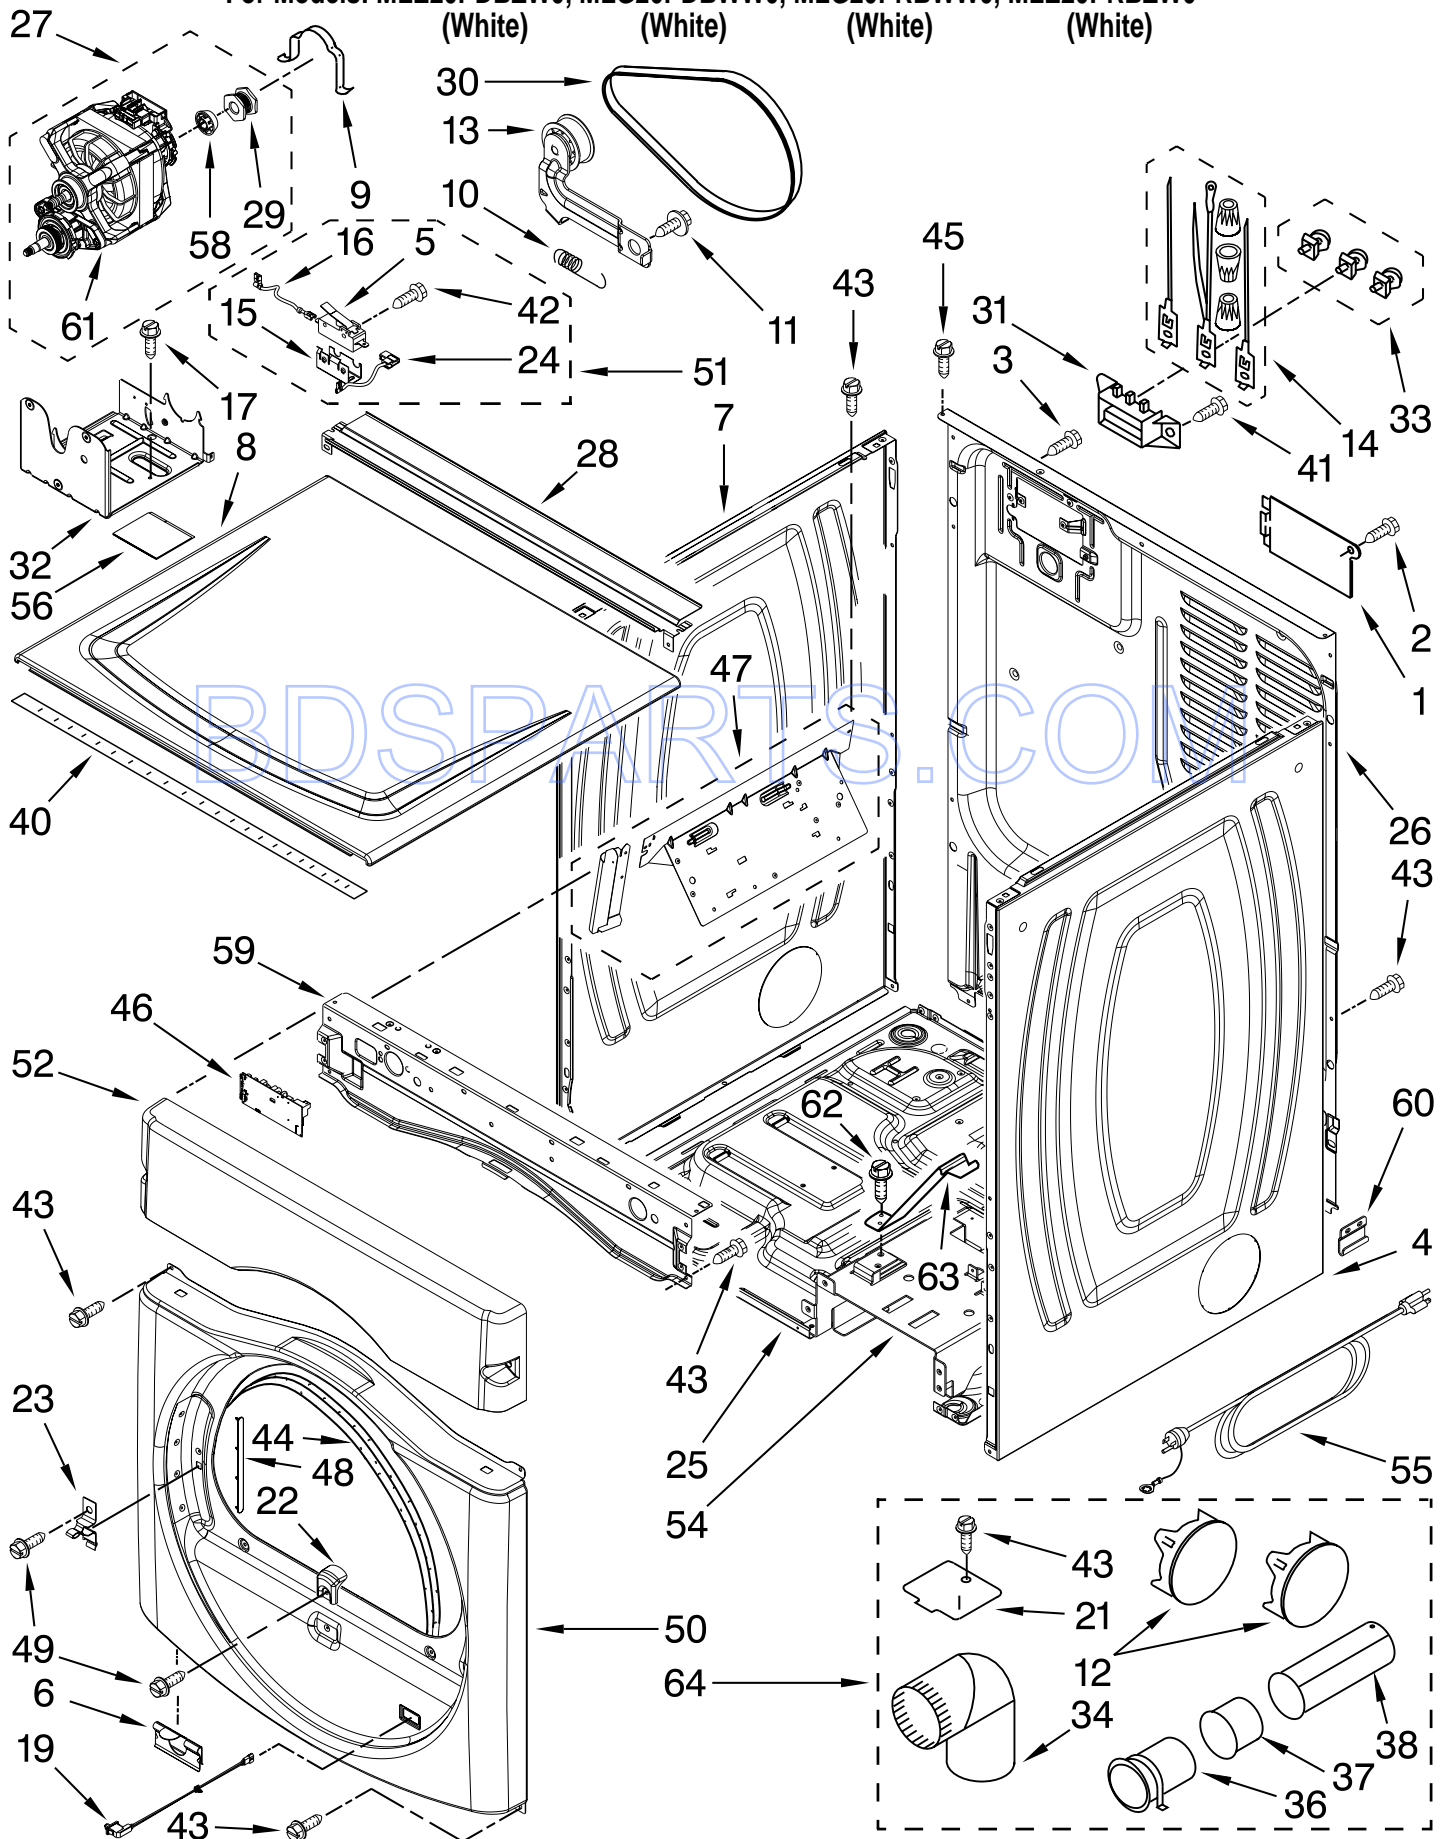

DRYER CABINET PARTS

For Models: MLE20PDBZW0, MLG20PDBWW0, MLG20PRBWW0, MLE20PRBZW0
(White) (White) (White) (White)

FOR ORDERING INFORMATION REFER TO PARTS PRICE LIST

DRYER CABINET PARTS

For Models: MLE20PDBZW0, MLG20PDBWW0, MLG20PRBWW0, MLE20PRBZW0
(White) (White) (White) (White)

Illus. No.	Part No.	DESCRIPTION	Illus. No.	Part No.	DESCRIPTION	Illus. No.	Part No.	DESCRIPTION
1	W10286180	Cover, Terminal Block	25		Base, Cabinet	46	W10376685	Control Board
2	3390814	Screw, 8-18 x 3/8		8565046	PR (Card Reader)	47	8563727	Control Bracket
3	8533974	Screw Ground		W10198309	PD (Coin Drop)	48	8565043	Plug, Strip Front Panel
4	8565048	Panel, Side (R.H.)	26	8565059	Panel, Rear	49	3357011	Screw, 10-16 x 1/2
5	8564010	Switch, Broken Belt	27	W10396034	Motor Assembly 60 HZ.	50	W10117421	Front Panel (Includes Illus. 44)
6	8519459	Clip, Toe Panel	28	W10198224	Bracket, Water Channel	51	W10155571	Switch, Assembly
7	8565054	Panel, Side (L.H.)	29	3394341	Pulley	52	W10198215	Enclosure, CCU Assembly
8	8563730	Top	30	W10131172	Belt, Drive	54	W10133261	Vault Switch, Bracket
9	660658	Clamp, Motor	31	3397659	Block, Terminal	55	W10440461	Power Cord
10	3387374	Spring, Idler	32	W10135695	Bracket, Motor	56	W10212660	Sound Pad, Motor
11	3389420	Retainer, Idler	33	279393	Terminal Block Screw Kit (For Terminal Block	58	3393657	Belt Restrainer
12	697750	Plug, Multivent	34	49026	4" - 90° Elbow	59	8565237	Bracket, Console
13	W10344192	Idler Assembly	36	8563747	Exhaust Pipe & Bracket	60	W10198461	Bracket-Stack
14	279318	Terminal, Brass & Tinned (3) (Includes Item. 33)	37	8563750	Exhaust Pipe (Short)	61	3405160	Belt, Poly V
15	8564011	Bracket, Switch	38	8563749	Exhaust Pipe (Long)	62	693995	Screw, 8-18 x 3/8
16	W10167613	Wire, Belt Switch	40	8318396	Seal-Foam (IEC)	63	W10198376	Bracket, Burner
17	343641	Screw, 8-18 x 1/2	41	8533971	Screw, 8-18 x 5/16	Optional Parts Not Included		
19	W10128087	Assembly, Door Switch	42	W10002600	Screw, 6-20 x 1.00	Dryer Exhaust Kit (For Side & Bottom Venting)		
21	8066115	Cover-Plate	43	3390647	Screw, 8-18 x 1/2	64 279818 White		
22	8580015	Ramp, Door	44	3387242	Seal, Front Panel			
23	8565122	Strike, Door	45	3393008	Screw, 10-16 x 1/2			
24	8539892	Wire-Motor To-Belt-Switch