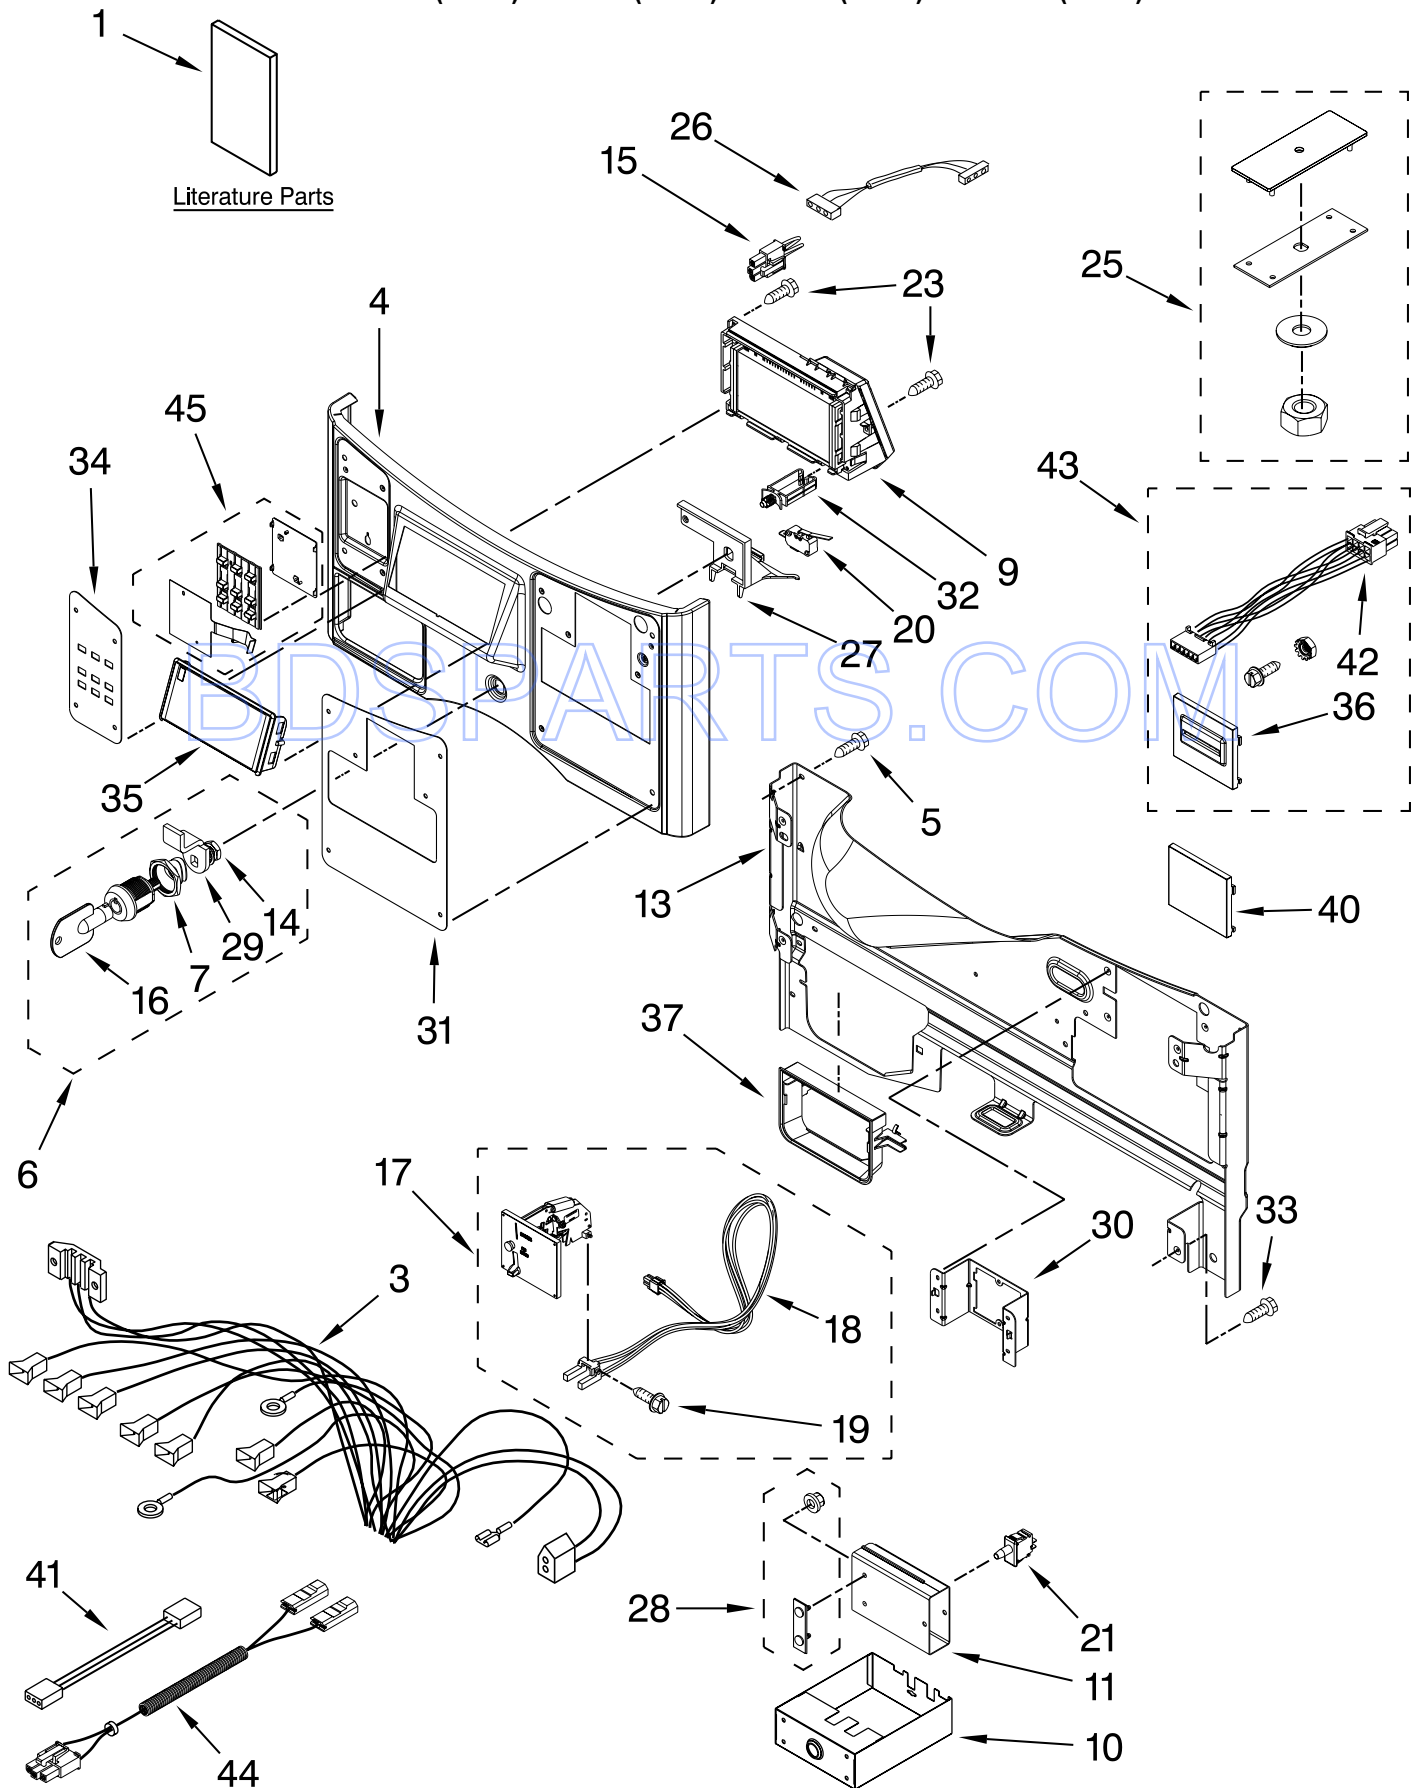

CONTROL PANEL PARTS

For Models: MLE20PDBZW0, MLG20PDBWW0, MLG20PRBWW0, MLE20PRBZW0
(White) (White) (White) (White)

FOR ORDERING INFORMATION REFER TO PARTS PRICE LIST