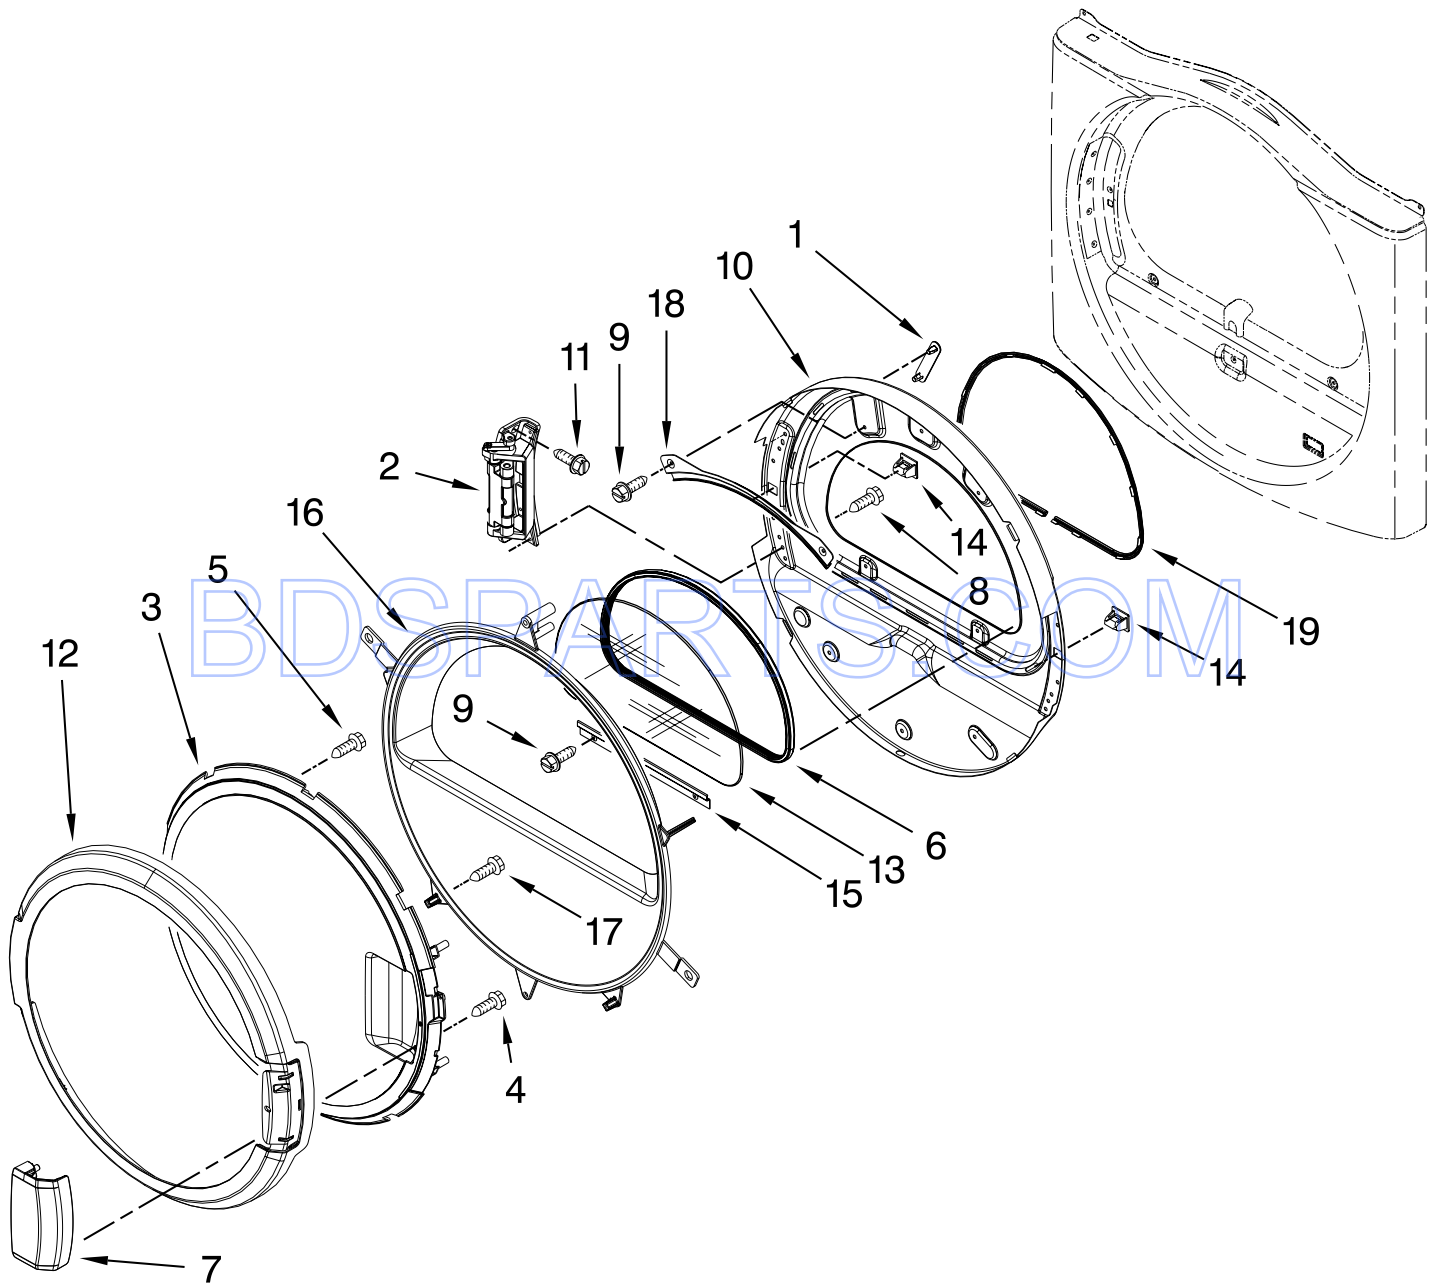

DRYER DOOR PARTS

For Models: MLE20PDBZW0, MLG20PDBWW0, MLG20PRBWW0, MLE20PRBZW0
(White) (White) (White) (White)

Illus. No.	Part No.	DESCRIPTION
1	8565119	Hinge Hole Cover (Inner Door)
2	W10304672	Door Hinge Assembly
3	W10137467	Assembly, Door Intermediate
4	9742177	Screw, 8-18 x 5/8
5	3400618	Screw, 6-32 x 3/8
6	8579663	Seal, Window
7	W10112976	Handle, Door

Illus. No.	Part No.	DESCRIPTION
8	W10159996	Screw, 10-24 x 3/64
9	3393258	Screw
10	W10421899	Door Assembly (Inner) (Includes Illus. 1, 14 & 19)
11	355515	Screw, 8-18 x 11/16

Illus. No.	Part No.	DESCRIPTION
12	W10112916	Door, Outer Ring
13	W10286878	Window
14	690081	Door Catch Assembly
15	8519354	Retainer-Lower
16	8580059	Door, Intermediate
17	8534022	Screw
18	8519356	Retainer, Upper
19	W10407973	Door Seal

FOR ORDERING INFORMATION REFER TO PARTS PRICE LIST