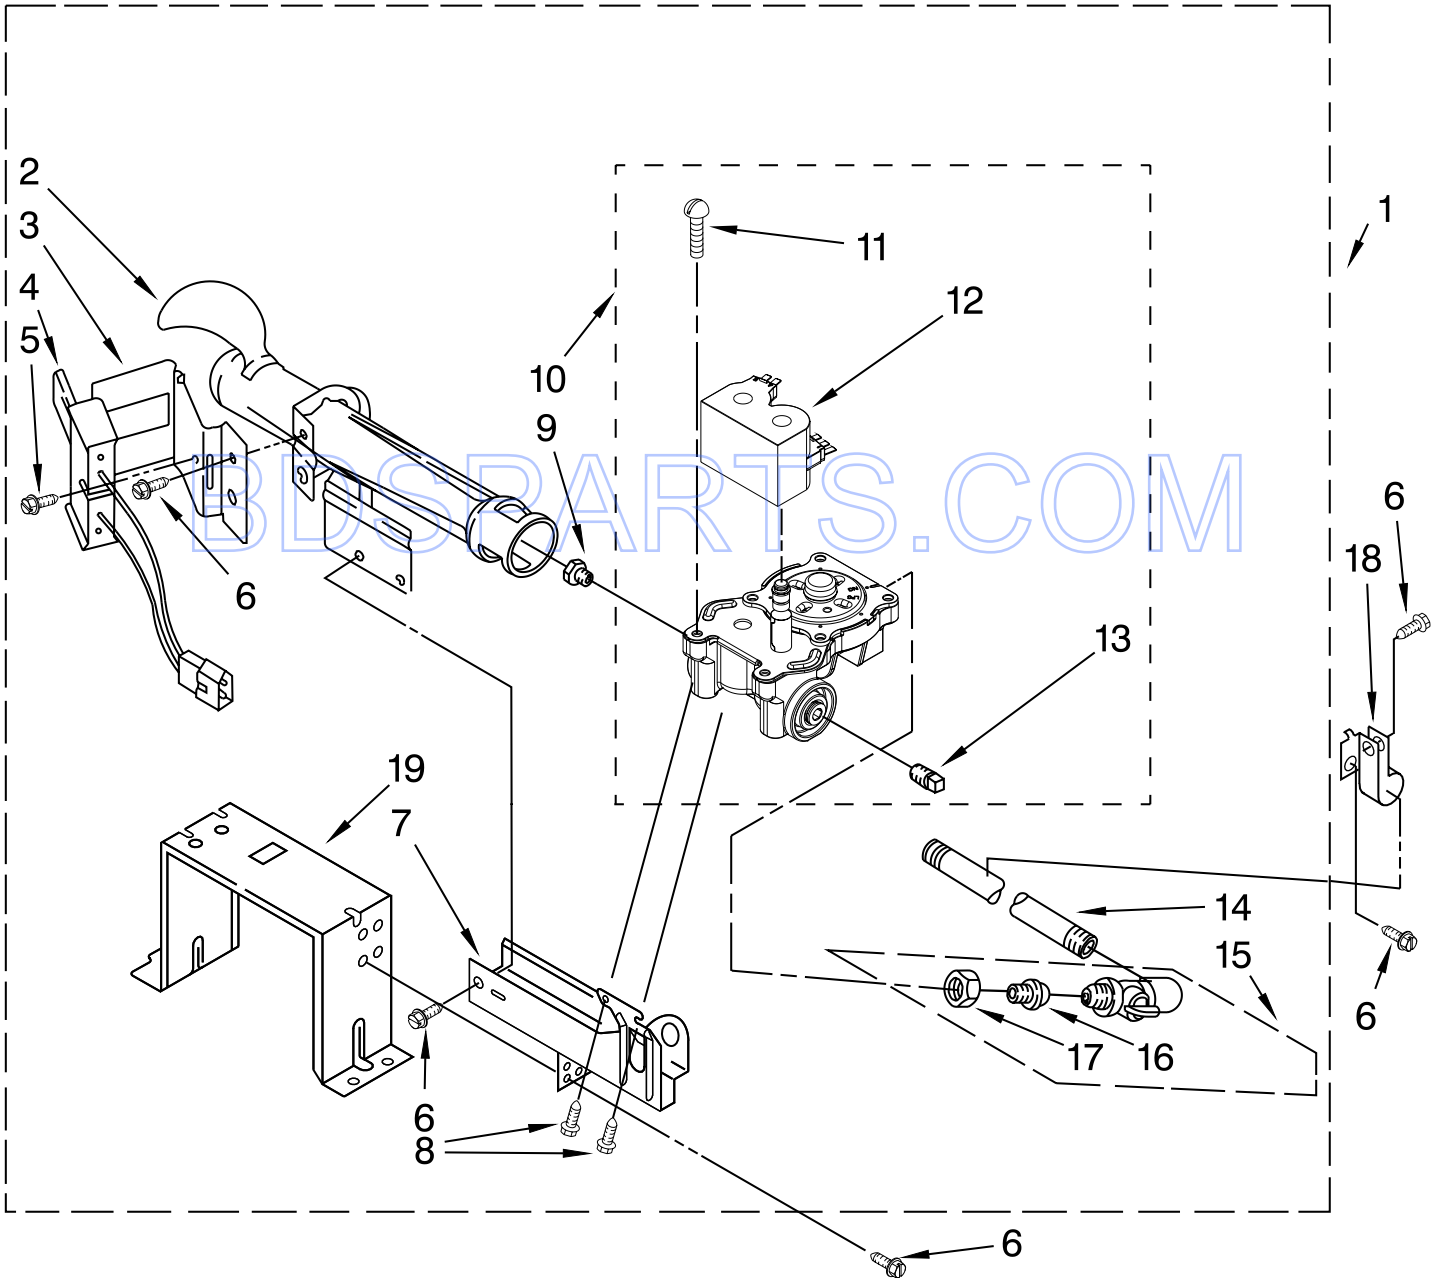

DRYER BURNER ASSEMBLY PARTS

For Models: MLE20PDBZW0, MLG20PDBWW0, MLG20PRBWW0, MLE20PRBZW0
(White) (White) (White) (White)

USE WITH TYPE 1 – NATURAL, TYPE 2 – MIXED,
AND TYPE 4 – LIQUEFIED PROPANE AND BUTANE GASES

FOR ORDERING INFORMATION REFER TO PARTS PRICE LIST

DRYER BURNER ASSEMBLY PARTS

For Models: MLE20PDBZW0, MLG20PDBWW0, MLG20PRBWW0, MLE20PRBZW0
(White) (White) (White) (White)

USE WITH TYPE 1 – NATURAL, TYPE 2 – MIXED,
AND TYPE 4 – LIQUEFIED PROPANE AND BUTANE GASES

Illus. No.	Part No.	DESCRIPTION
1	W10400668	Burner Assembly 60 Hz. (Type 1, 2 & 3) (Copreci)
2	688617	Tube, Burner
3	694298	Bracket, Ignitor
4	686590	Ignitor
5	3393909	Screw & Washer (8–32 x 5/8)
6	343641	Screw, 10–16 x 1/2
7	3389871	Base, Burner
8	3387057	Screw, 10–16 x 1/2
9		Orifice, Burner
	234870	Type 1
	234868	Type 2
10	W10299939	Valve, Gas 60 Hz. (Complete)
11	326049536	Screw, Coil
12	W10328463	Coil, 60 Hz.
13	W10295523	Plug, Pipe
14	W10110395	Pipe, Gas Supply
15	697441	Valve & Union Shut-Off
16	3393767	Pipe, Tail
17	233076	Nut, Compression
18	3387561	Clamp, Pipe
19	3389889	Bracket, Support

Following Parts Not Illustrated

W10436933RE Conversion Kit
(Type 1 and 2)
to Type (4) L.P.G.