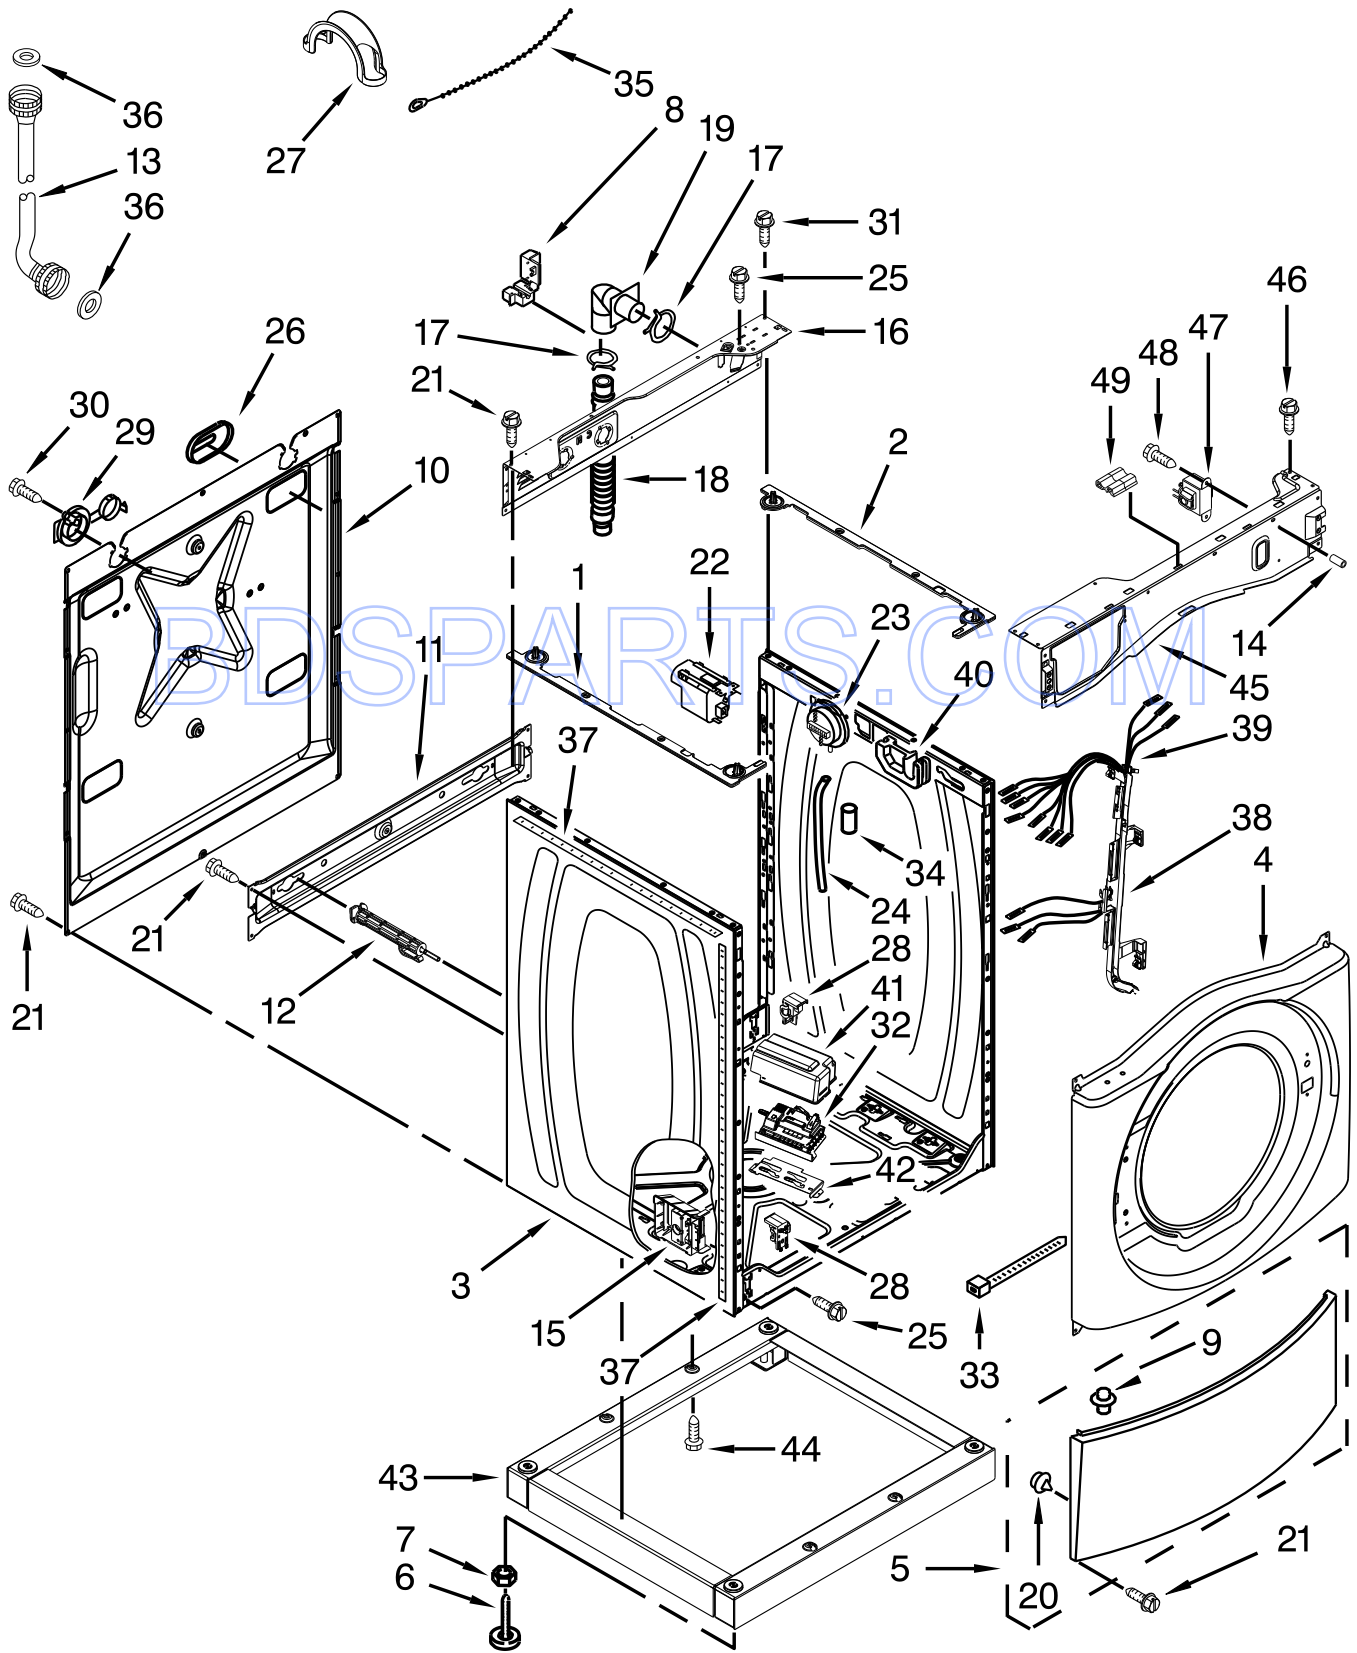

BDSPARTS.COM

WASHER CABINET PARTS

WASHER CABINET PARTS

<u>Illus. No.</u>	<u>Part No.</u>	<u>Description</u>	<u>Illus. No.</u>	<u>Part No.</u>	<u>Description</u>	<u>Illus. No.</u>	<u>Part No.</u>	<u>Description</u>
1	W10405229	Rail-Spacer, Left	19	W10003260	Connector, Hose Outlet	39	W10330830	Harness, Main Wiring
2	W10405223	Rail-Spacer, Right	20	238614	Bumper			Includes Item 38 And The Following Cable Sets: (Not Illustrated)
3		Cabinet	21	W10015090	Screw			
	W10276046	White	22	W10339736	Filter, Interference	W10342200		CCU To Cold Fill Valve (4 Pole)
4		Panel, Front	23	W10292407	Switch, Pressure	W10342201		CCU To Hot Fill Valve (2 Pole)
	W10306505	White	24	8540294	Hose, Pressure Switch	W10342210		CCU To MCU - Power (2 Pole)
5		Panel, Toe	25	8540479	Screw, Grounding	W10342214		Cable Set, UI to CCU Communication
	8540813	White	26	8540268	Cover, Transport	W10342208		Door Lock - Power
6	W10245373	Foot, Leveling	27	8577378	U-Bend, Drain Hose			
7	3359452	Nut, Hex	28	W10085220	Microswitch	40	8540643	Bracket, Spring
8	W10110676	Strain Relief, Power Cord	29	8540728	Sleeve, Cord Support	41	W10405233	Cover, CCU
9	8518891	Rivet	30	8540727	Screw	42	W10198280	Bracket, CCU
10	W10258342	Panel, Rear	31	8540329	Screw	43		Pedestal, Commercial
11	W10189659	Brace, Transport	32	W10487818	Microcomputer, Machine Control		W10103350	White
12	W10251449	Bolt, Shipping (Set Of 4)	33	3429563	Tie, Cable	44	W10346892	Screw
13		Hose, Water Inlet	34	2161302	Sleeve	45	W10294428	Bracket, Console
	W10458855	Hot Water	35	3347868	Tie, Cable (Beaded)	46	W10015090	Screw
	W10458856	Cold Water	36	3976300	Washer, Inlet Hose	47	W10198388	Transformer, 120 To 22.5 VAC
14	W10018050	Cap Plug	37	8318396	Seal, Foam	48	8540329	Screw
15	W10384849	Unit, Motor Control	38	W10168546	Harness Channel, Side Front	49	W10198373	Base, Retainer
16	W10244560	Brace, Rear						
17	356138	Clamp, Hose						
18	W10106460	Hose, Drain Outer						