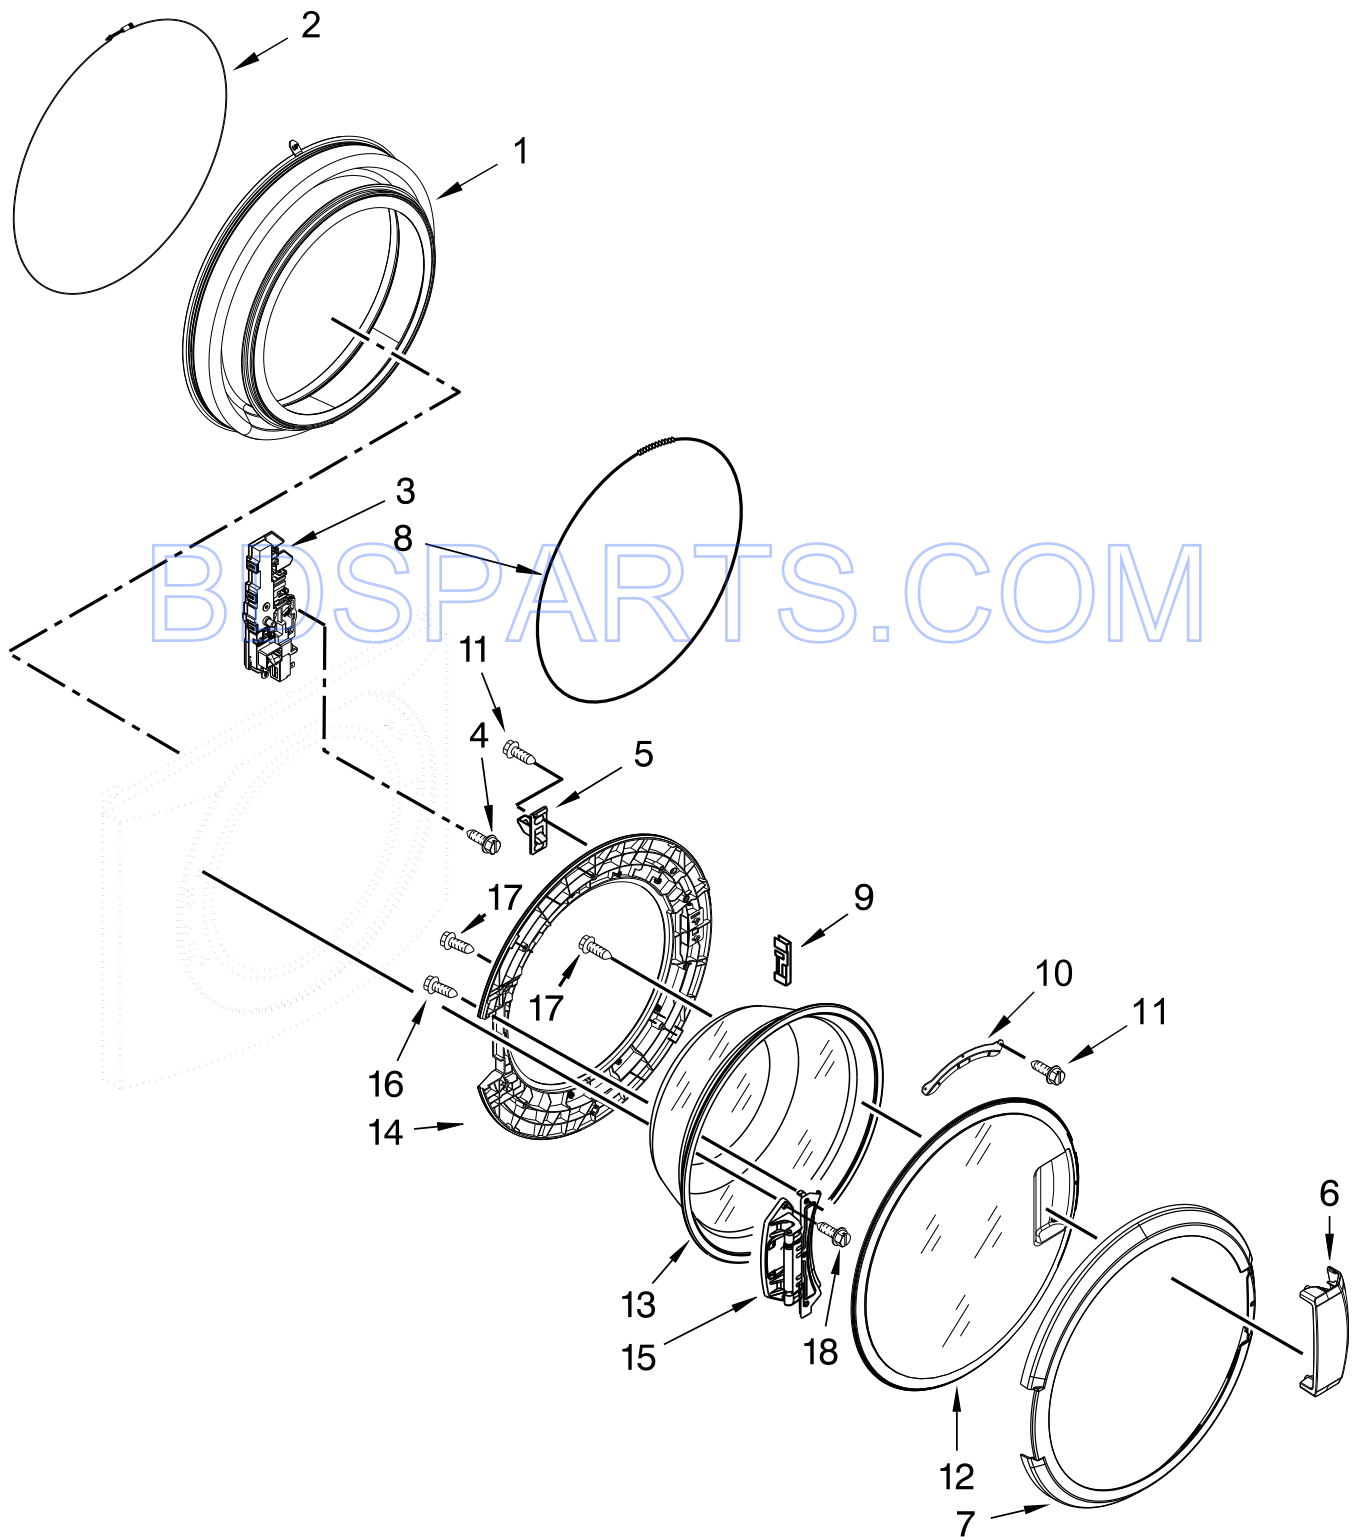

WASHER DOOR PARTS

WASHER DOOR PARTS

<u>Illus.</u> <u>No.</u>	<u>Part No.</u>	<u>Description</u>	<u>Illus.</u> <u>No.</u>	<u>Part No.</u>	<u>Description</u>	<u>Illus.</u> <u>No.</u>	<u>Part No.</u>	<u>Description</u>
1	W10311051	Bellow	8	W10217563	Clamp, Bellow To Front Panel	14	W10198442	Frame, Door Back Support
2	8540108	Clamp, Bellow To Tub	9	8540115	Clamp, Support	15	W10198417	Hinge, Door
3	W10375379	Lock, Door	10	8540114	Clamp, Glass	16	8540284	Screw
4	8540725	Screw	11	8540513	Screw	17	8540282	Screw
5	8540221	Hook, Door	12	W10137404	Frame, Door Front Assembly	18	W10015090	Screw
6	W10112925	Handle, Door	13	W10388315	Glass, Door			
7	W10198440	Trim Ring, Outer Door						

BDSPARTS.COM