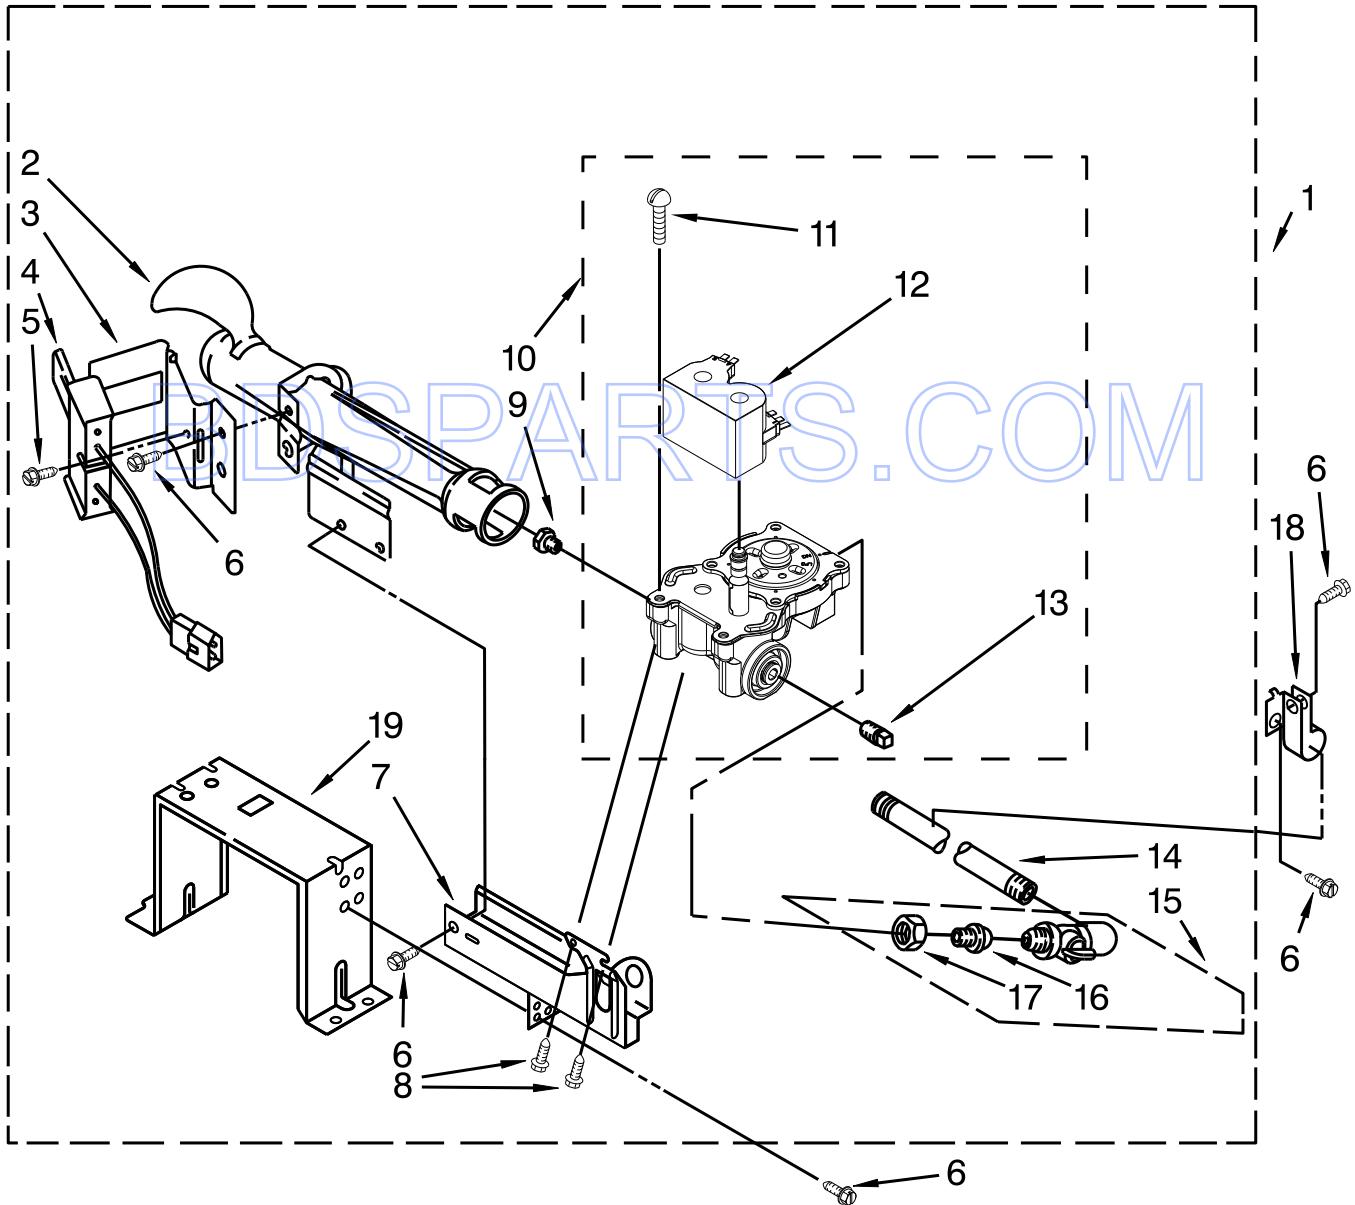

BURNER ASSEMBLY

BURNER ASSEMBLY

<u>Illus.</u> <u>No.</u>	<u>Part No.</u>	<u>Description</u>	<u>Illus.</u> <u>No.</u>	<u>Part No.</u>	<u>Description</u>	<u>Illus.</u> <u>No.</u>	<u>Part No.</u>	<u>Description</u>
1	W10135231	Burner Assembly (60 Hz)	9		Orifice, Burner	16	3393767	Pipe, Tail
2	688617	Tube, Burner		234870	Type 1 (Natural)	17	233076	Nut, Compression
3	694298	Bracket, Ignitor		234868	Type 4 (Propane)	18	3387561	Clamp, Pipe
4	686590	Ignitor	10	W10141728	Valve, Gas (60 Hz - Complete)	19	3389889	Bracket, Support
5	3393909	Screw	12	W10328463	Coil (60 Hz)			Following Parts Not Illustrated
6	343641	Screw	13	W10295523	Pipe Plug		W10436933	Conversion Kit (Type 1 and 2) to Type L.P.G.
7	3389871	Base, Burner	14	W10110395	Pipe, Gas Supply			
8	3387057	Screw	15	697441	Valve, Gas			

BDSPARTS.COM