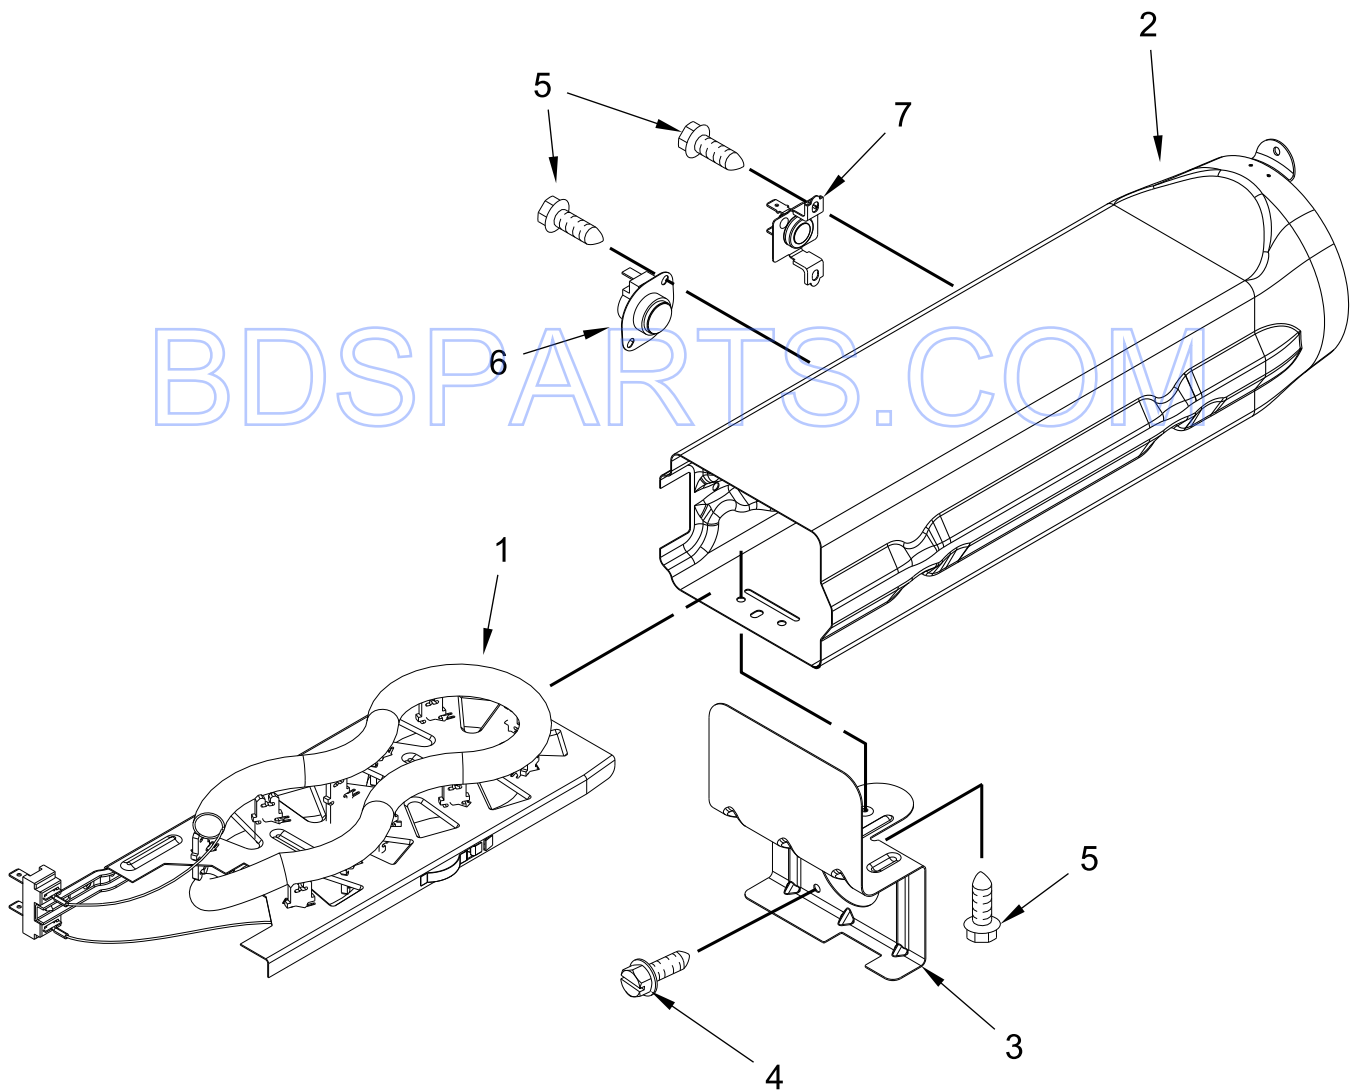

BULKHEAD AND BLOWER PARTS

<u>Illus. No.</u>	<u>Part No.</u>	<u>Description</u>	<u>Illus. No.</u>	<u>Part No.</u>	<u>Description</u>	<u>Illus. No.</u>	<u>Part No.</u>	<u>Description</u>
1	W10359271	Shaft, Drum Roller - Right Hand Thread	12	W10344699	Collar, Duct	28	279457	Terminal Wire Kit (For Heater Element Wiring Harness Repair)
2	3390647	Screw	13	8533971	Screw	29	W10465334	Bracket, Drum Light
3	W10153413	Door, Lint Screen	14	W10001120	Nut, Hex (Left Hand Thread)	30	8565061	Bulkhead, Front
4	3392519	Fuse, Thermal (91C)	15	W10080170	Bulkhead, Rear	31	W10349492	Wheel, Blower
5	697354	Assembly, Air Duct (Electric Models)	16	3387459	Washer	32	3394986	Spring, Lint Screen Door
	3394346	Assembly, Air Duct (Gas Models)	17	W10359272	Shaft, Drum Roller - Left Hand Thread	33	697770	Seal, Plate Cover
6	697813	Seal, Outlet Housing	18	W10512946	Washer, Tri Ring	34	695240	Screw
7	697814	Seal, Drum Front	19	W10314171	Roller, Support	35	8577274	Thermistor
8	3934666	Nut, Hex	20	8563728	Pipe, Exhaust	36	3390647	Screw
9	W10596627	Screen, Lint	21	W10153423	Assembly, Outlet Housing	37	8544362	Housing, Blower
10	3402841	Lens, Drum Light	22	489463	Screw	38	8066168	Assembly, Lint Duct
11	359625	Screw	23	W10549246	Assembly, Drum (Complete)	39	3387230	Screw
			24	W10219342	Screw	40	W10153409	Baffle, Drum
			25	W10521118	Seal, Drum	41	W10345456	Clip, Spring
			27	W10153412	Grille, Outlet			

BDSPARTS.COM

DRYER HEATING PARTS-ELECTRIC