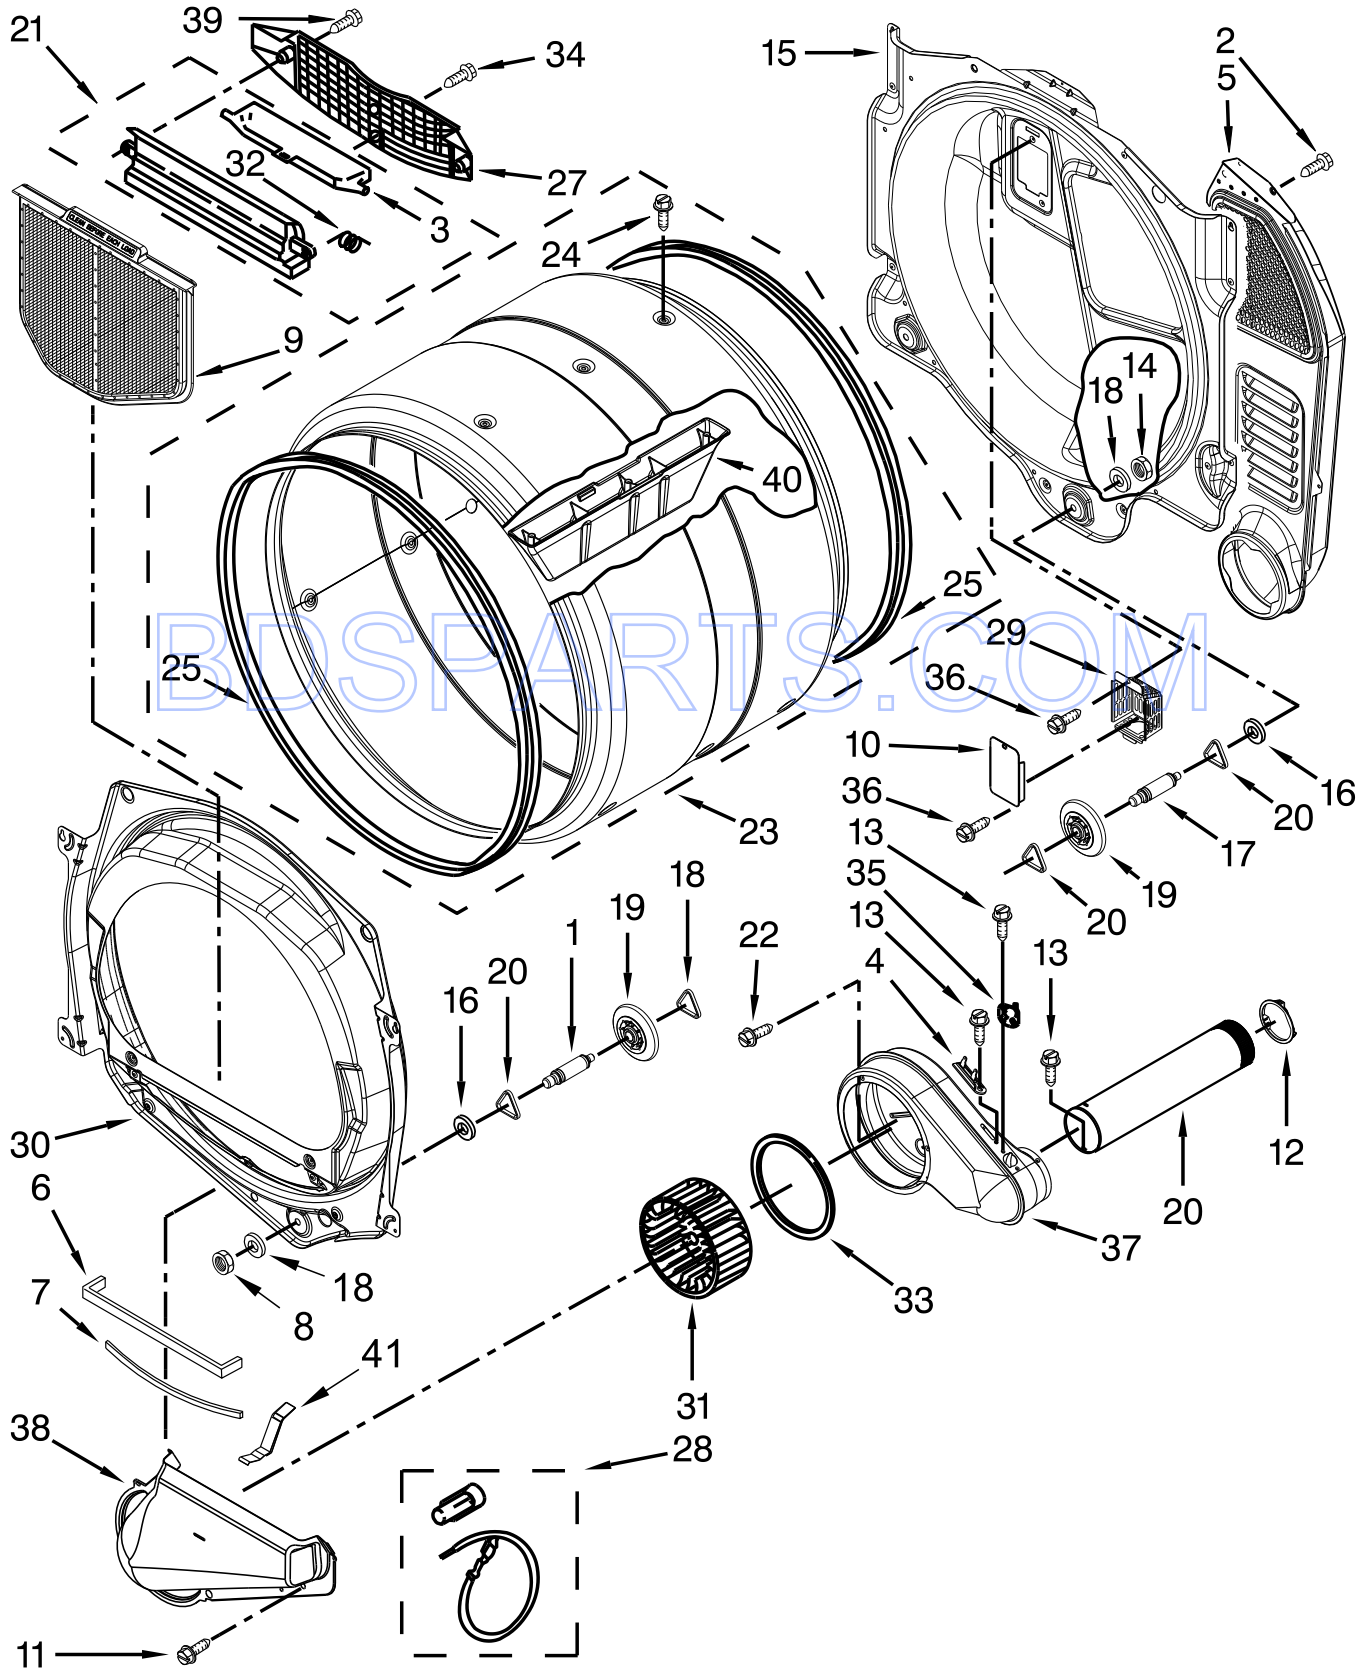

BULKHEAD AND BLOWER PARTS

BULKHEAD AND BLOWER PARTS

<u>Illus. No.</u>	<u>Part No.</u>	<u>Description</u>	<u>Illus. No.</u>	<u>Part No.</u>	<u>Description</u>	<u>Illus. No.</u>	<u>Part No.</u>	<u>Description</u>
1	W10359271	Shaft, Drum Roller - Right Hand Thread	12	W10344699	Collar, Duct	28	279457	Terminal Wire Kit (For Heater Element Wiring Harness Repair)
2	3390647	Screw	13	8533971	Screw	29	W10465334	Bracket, Drum Light
3	W10153413	Door, Lint Screen	14	W10001120	Nut, Hex (Left Hand Thread)	30	8565061	Bulkhead, Front
4	3392519	Fuse, Thermal (91C)	15	W10080170	Bulkhead, Rear	31	W10349492	Wheel, Blower
5	697354	Assembly, Air Duct (Electric Models)	16	3387459	Washer	32	3394986	Spring, Lint Screen Door
	3394346	Assembly, Air Duct (Gas Models)	17	W10359272	Shaft, Drum Roller - Left Hand Thread	33	697770	Seal, Plate Cover
6	697813	Seal, Outlet Housing	18	W10512946	Washer, Tri Ring	34	695240	Screw
7	697814	Seal, Drum Front	19	W10314171	Roller, Support	35	8577274	Thermistor
8	3934666	Nut, Hex	20	8563728	Pipe, Exhaust	36	3390647	Screw
9	W10596627	Screen, Lint	21	W10153423	Assembly, Outlet Housing	37	8544362	Housing, Blower
10	3402841	Lens, Drum Light	22	489463	Screw	38	8066168	Assembly, Lint Duct
11	359625	Screw	23	W10549246	Assembly, Drum (Complete)	39	3387230	Screw
			24	W10219342	Screw	40	W10153409	Baffle, Drum
			25	W10521118	Seal, Drum	41	W10345456	Clip, Spring
			27	W10153412	Grille, Outlet			

BDSPARTS.COM