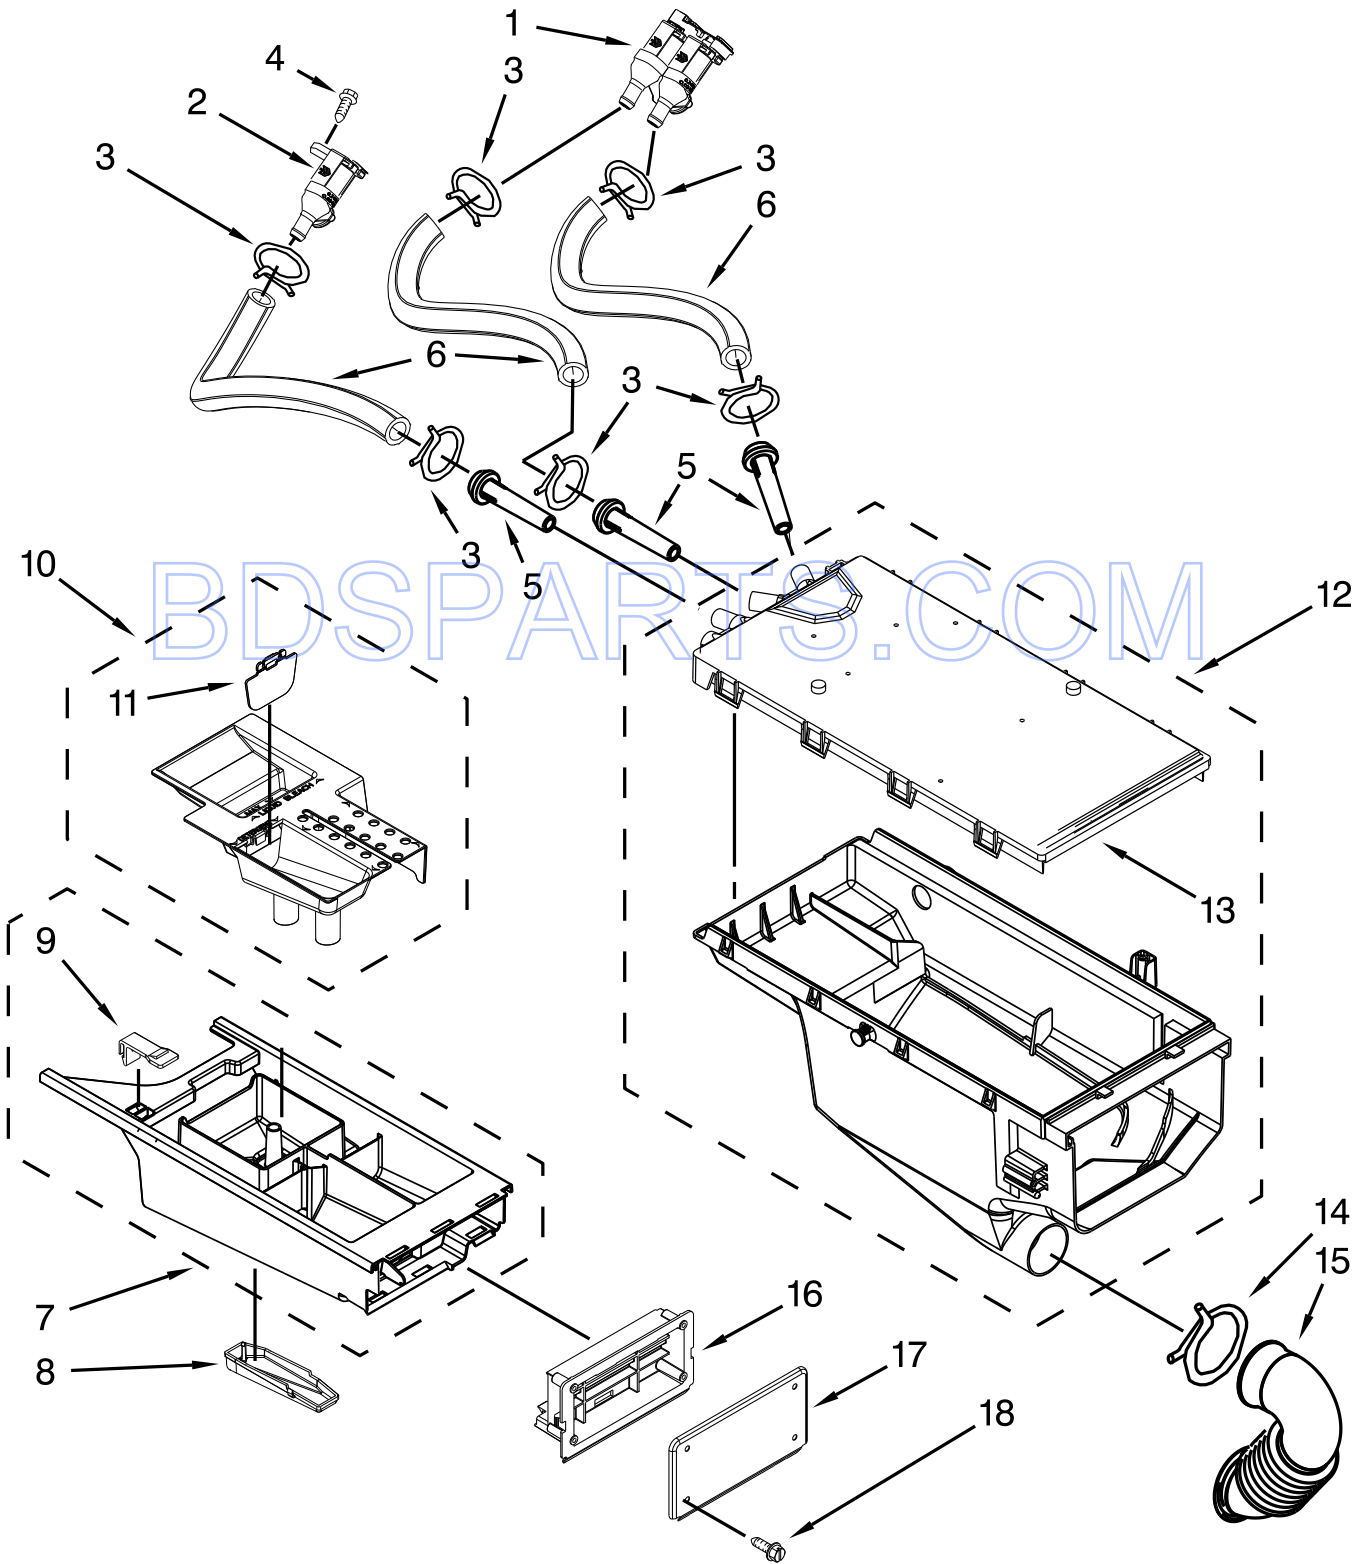

DISPENSER PARTS

DISPENSER PARTS

<u>Illus.</u> <u>No.</u>	<u>Part No.</u>	<u>Description</u>	<u>Illus.</u> <u>No.</u>	<u>Part No.</u>	<u>Description</u>	<u>Illus.</u> <u>No.</u>	<u>Part No.</u>	<u>Description</u>
1	W10212596	Valve, Water Inlet (Double)	8	8540399	Cover, Detergent Drawer	14	8281276	Clamp, Hose
2	W10212598	Valve, Water Inlet (Single)	9	W10198458	Tab, Drawer Release	15	8540063	Hose, Dispenser To Tub
3	370450	Clamp, Hose	10	W10407371	Siphon, Bleach/Softener	16	W10405607	Handle, Drawer
4	W10137456	Screw	11	W10298953	Door, Living Hinge	17	W10198450	Cover, Handle
5	8183181	Nozzle, Inlet	12	W10212603	Dispenser, Outer Housing	18	W10137456	Screw
6	W10212611	Hose, Valve To Dispenser	13	W10212604	Plate, Distribution			
7	W10376660	Drawer, Detergent						

BDSPARTS.COM