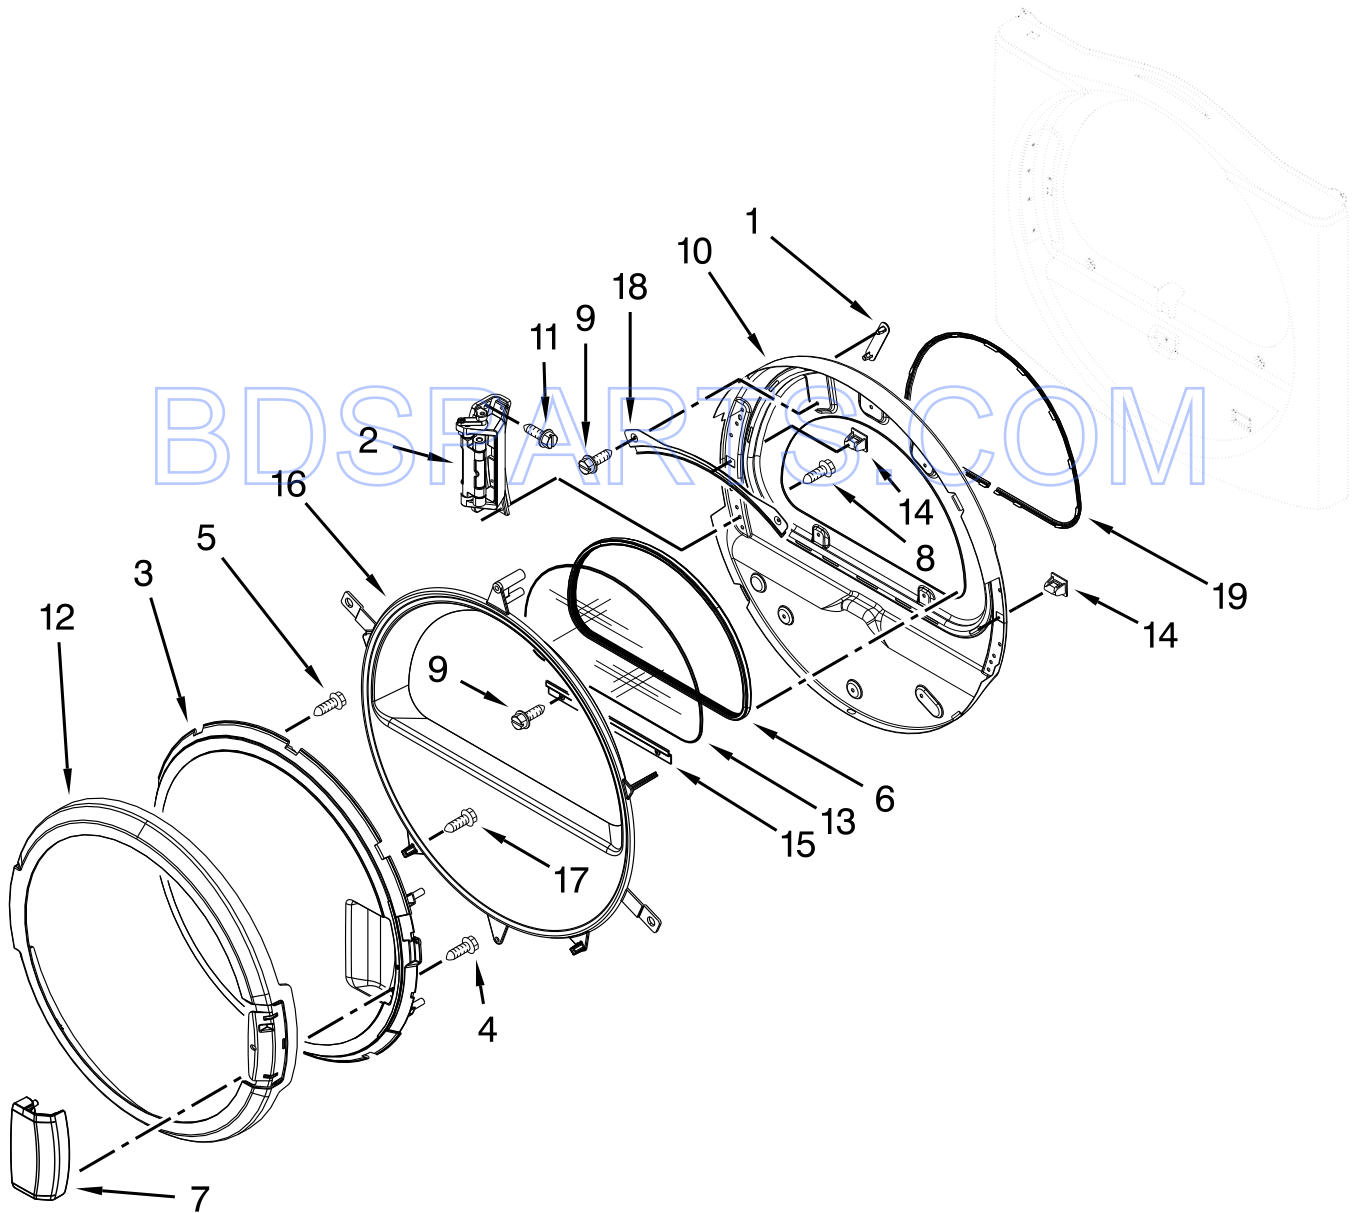

DRYER DOOR PARTS

DRYER DOOR PARTS

<u>Illus.</u> <u>No.</u>	<u>Part No.</u>	<u>Description</u>	<u>Illus.</u> <u>No.</u>	<u>Part No.</u>	<u>Description</u>	<u>Illus.</u> <u>No.</u>	<u>Part No.</u>	<u>Description</u>
1	8565119	Hole Cover, Hinge	8	W10159996	Screw	16	8580059	Door, Intermediate (Stationary)
2	W10198424	Assembly, Door Hinge	9	3393258	Screw	17	8534022	Screw
3	W10137467	Assembly, Door Intermediate	10	W10564648	Assembly, Door (Inner)	18	8519356	Retainer, Window (Upper)
4	9742177	Screw	11	355515	Screw	19	W10407973	Seal, Door
5	3400618	Screw	12	W10198431	Outer Ring, Door			
6	8579663	Seal, Window	13	W10286878	Window			
7		Handle, Door	14	690081	Assembly, Door Catch			
	W10112976	White	15	8519354	Retainer, Window			

BDSPARTS.COM