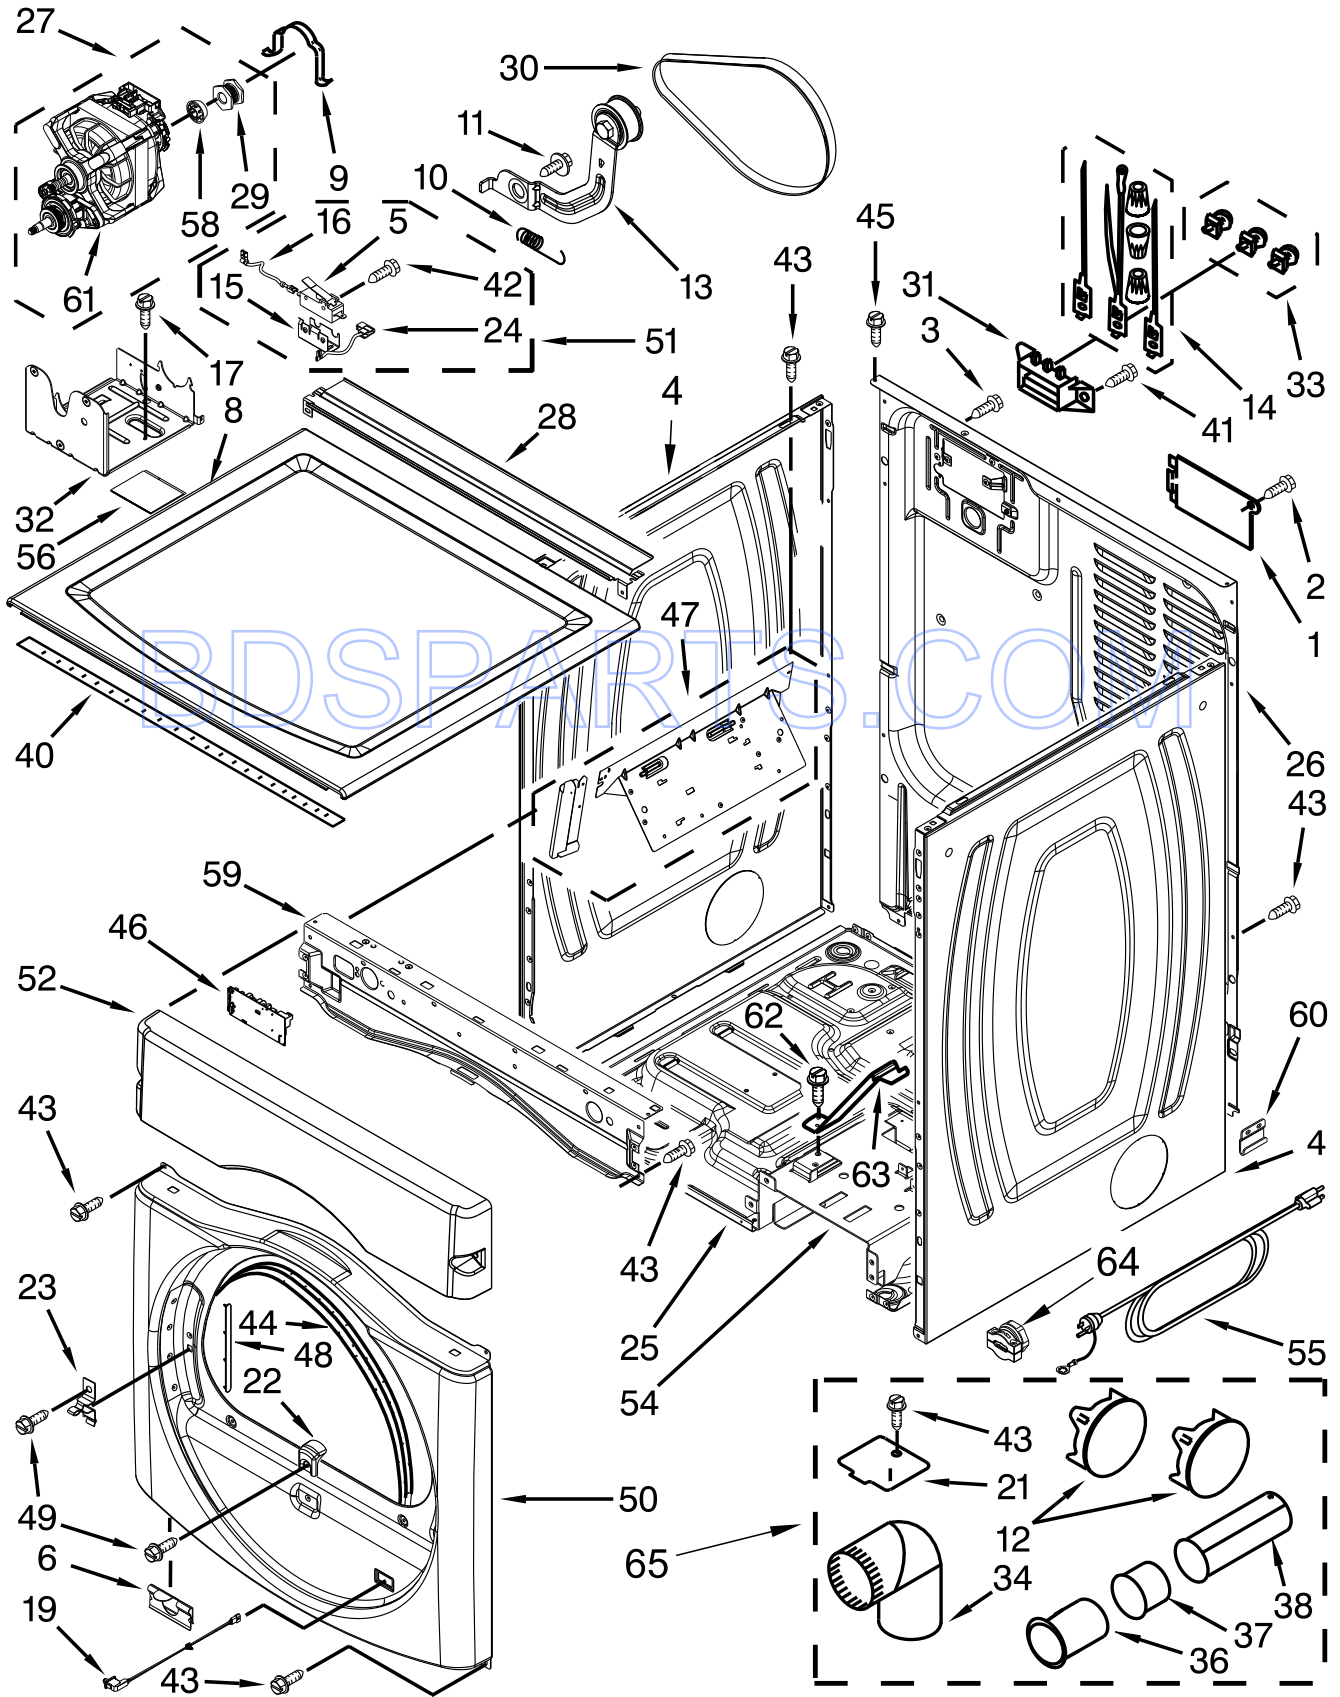

DRYER CABINET PARTS

DRYER CABINET PARTS

<u>Illus. No.</u>	<u>Part No.</u>	<u>Description</u>	<u>Illus. No.</u>	<u>Part No.</u>	<u>Description</u>	<u>Illus. No.</u>	<u>Part No.</u>	<u>Description</u>
1	W10286180	Cover, Terminal Block	25	W10198309	Base, Cabinet PD - Coin Drop	49	3357011	Screw
2	3390814	Screw		8565046	Base, Cabinet PR - Card Reader	50		Panel, Front
3	8533974	Screw					W10549665	White
4		Panel, Side	26	8565059	Panel, Rear	51	W10155571	Switch, Assembly
	W10542714	White	27	W10396034	Assembly, Motor 60 HZ.	52	W10198215	Enclosure, CCU Assembly
5	8564010	Assembly, Switch and Actuator	28	W10198224	Bracket, Water Channel	54	W10133261	Vault Switch, Bracket
6	8519459	Clip, Toe Panel	29	3394341	Pulley, Motor	55	W10489863	Cord, Power Canadian (Electric Models)
8		Lid & Bumper Assembly	30	W10131172	Belt, Drive		3401401	Cord, Power (Gas Models)
	W10336080	White	31	3397659	Block, Terminal			
9	660658	Clamp, Motor	32	W10135695	Bracket, Motor	56	W10212660	Motor, Sound Pad
10	W10446781	Spring, Idler	33	279393	Screw Kit, Terminal Block	58	3393657	Restrainer, Belt
11	3389420	Screw	34	49026	Elbow	59	8565237	Bracket, Console
12		Multivent Plug	36	8563747	Pipe, Exhaust (Medium)	60	W10198461	Bracket, Stack
	697750	White	37	8563750	Pipe, Exhaust (Short)	61	3405160	Belt, Drive (Blower Wheel)
13	W10344192	Assembly, Idler	38	8563749	Pipe, Exhaust (Long)	62	693995	Screw
14	279318	Terminal, Brass and Tinned (Includes Terminal Block Screw Kit)	40	8318396	Seal, Foam	63	W10198376	Bracket, Burner
15	8564011	Bracket, Switch	41	8533971	Screw	64	8316644	Relief, Strain (Power Cord)
16	W10167613	Wire, Belt Switch	42	W10002600	Screw	65		Optional Parts Not Included|Dryer Exhaust Kit|(For Side & Bottom Venting)
17	343641	Screw	43	3390647	Screw		279818	White
19	W10350910	Assembly, Door Switch	44	3387242	Seal, Front Panel			
21	8066115	Plate, Cover	45	3393008	Screw			
22	8580015	Ramp, Door	46	W10376685	Control Board			
23	8565122	Strike, Door	47	8563727	Bracket, Control			
24	8539892	Wire, Motor To Belt Switch	48	8565043	Plug, Front Panel