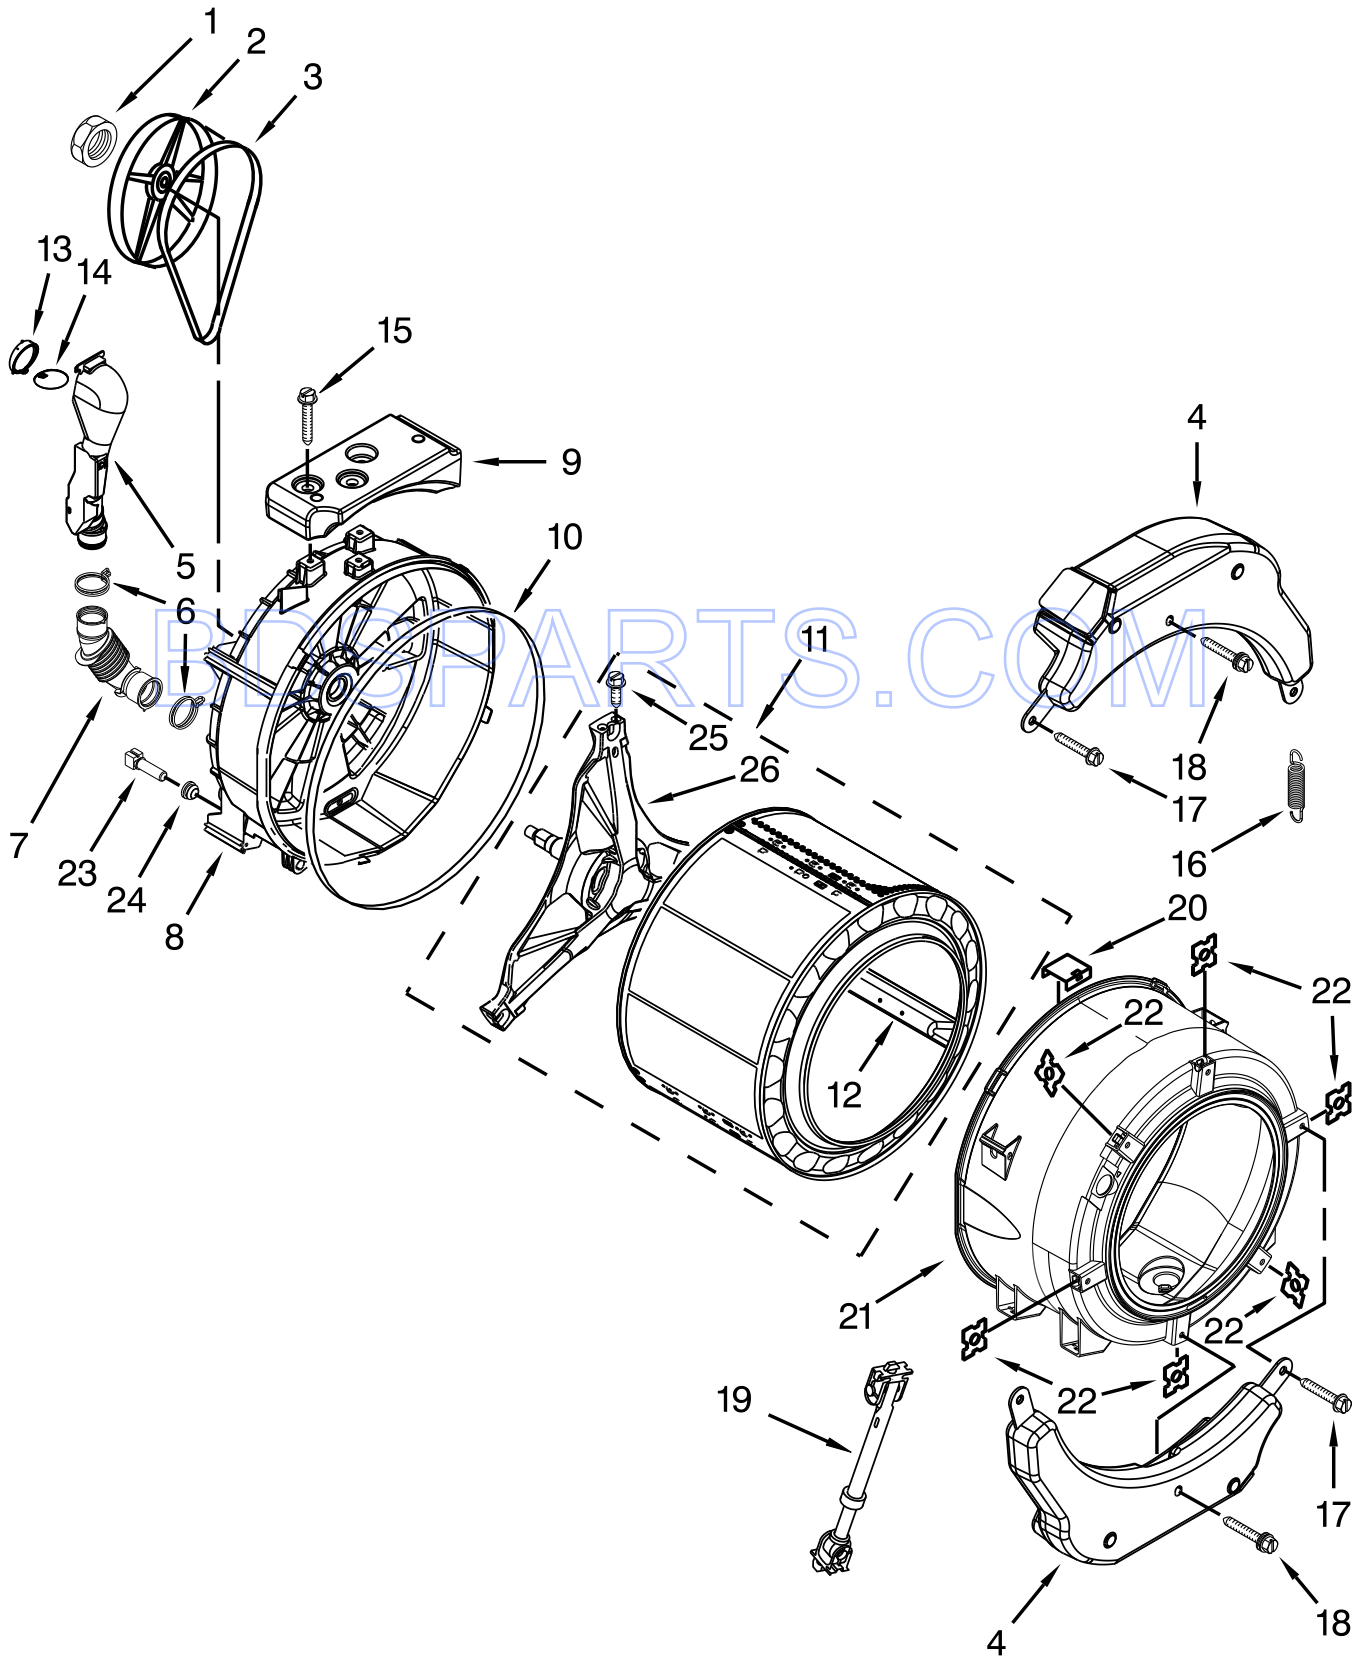

TUB AND BASKET PARTS

TUB AND BASKET PARTS

<u>Illus.</u> <u>No.</u>	<u>Part No.</u>	<u>Description</u>	<u>Illus.</u> <u>No.</u>	<u>Part No.</u>	<u>Description</u>	<u>Illus.</u> <u>No.</u>	<u>Part No.</u>	<u>Description</u>
1	8533999	Nut, Pulley	10	8540090	Gasket, Tub	18	W10259288	Bolt Assembly, Counterweight Center Hole
2	8540088C	Pulley	11	W10303571	Basket, Complete	19	W10015830	Absorber, Shock
3	W10260319	Belt, Drive	12	W10118982	Baffle, Tub	20	8540092	Clamp, Tub
4	W10223198	Counterweight, Front	13	W10142721	Ventilation, Connector	21	W10266965	Tub, Front
5	W10142720	Pipe, Ventilation	14	W10142722	Flap, Ventilation	22	8540072	Nut, Push-In
6	8540010	Clamp, Vent Hose	15	W10246531	Screw, Rear Counterweight	23	W10176659	Control, Negative Thermistor
7	8540019	Hose, Exhaust	16	W10010360	Spring, Suspension	24	8540766	Seal, Rubber
8	W10303574	Tub, Rear	17	W10094780	Screw	25	8540382	Screw
9	W10200747	Counterweight, Rear				26	8540342	Assembly, Crosspiece

BDSPARTS.COM