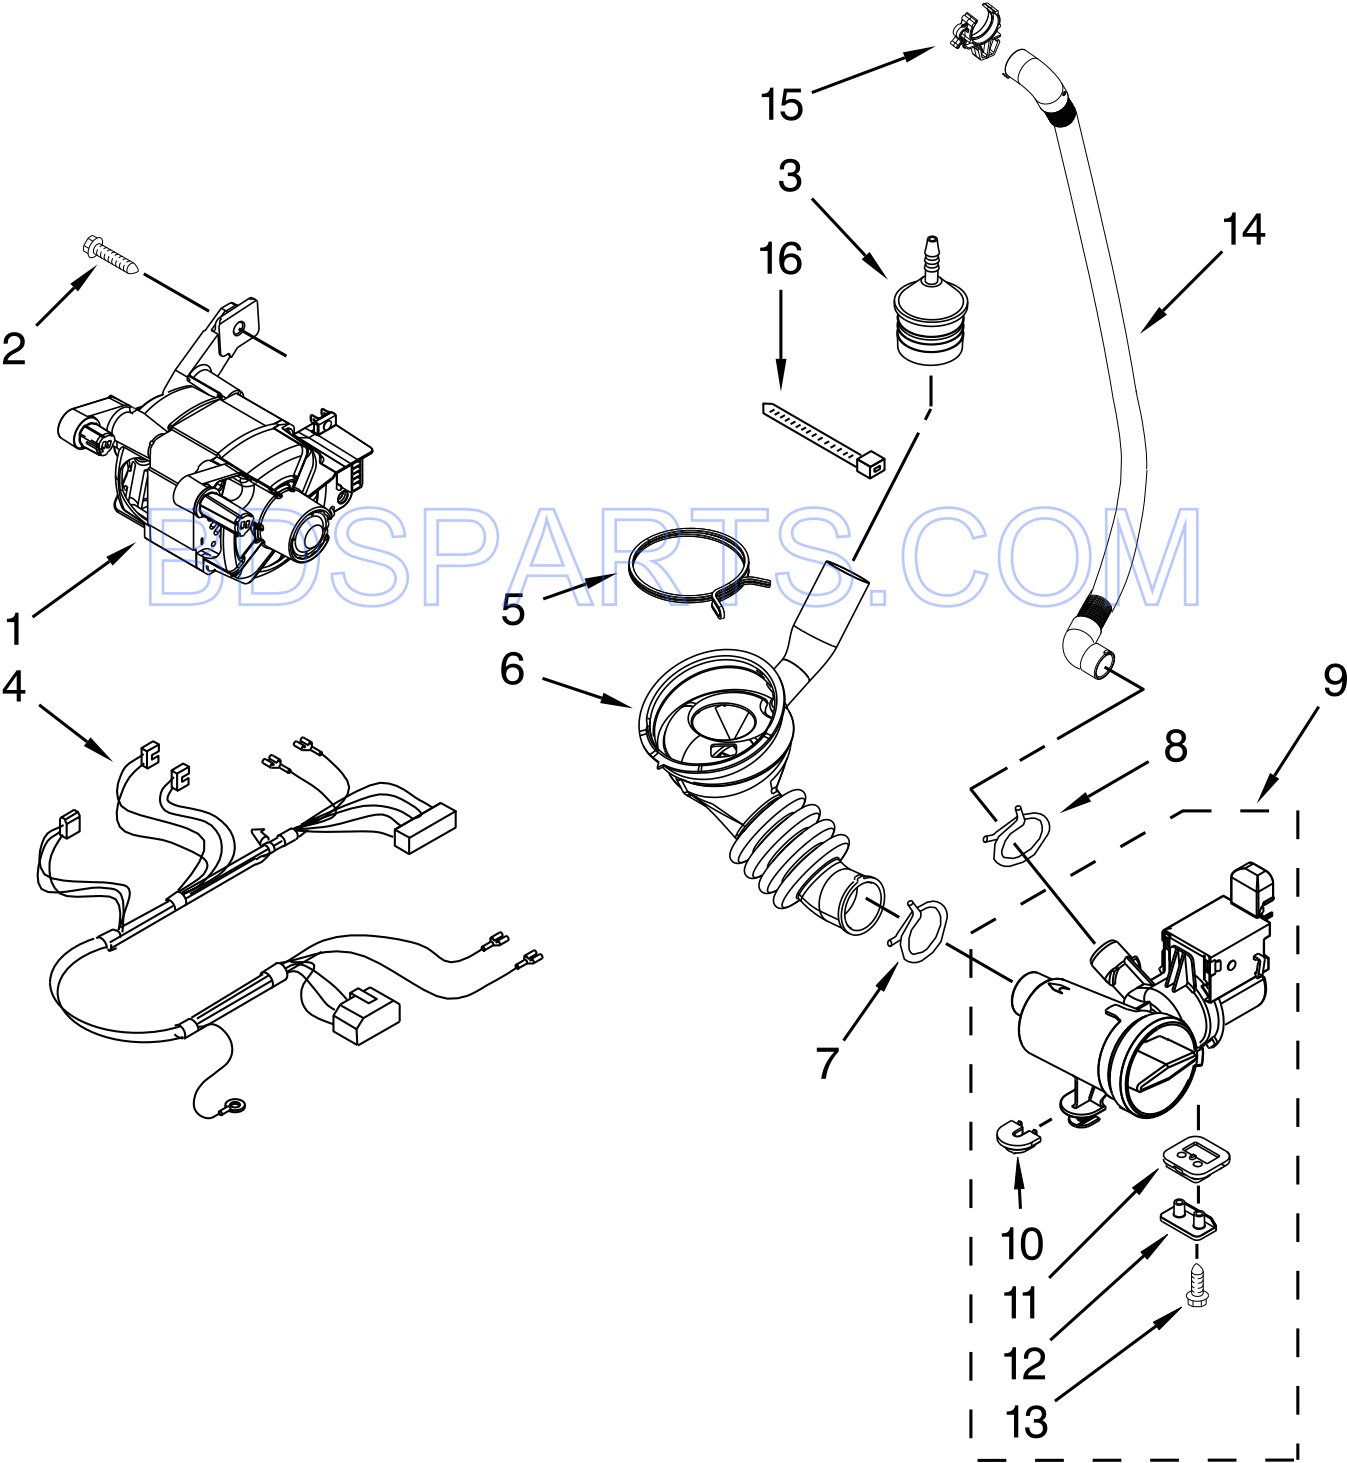

PUMP AND MOTOR PARTS

PUMP AND MOTOR PARTS

<u>Illus.</u> <u>No.</u>	<u>Part No.</u>	<u>Description</u>
1	W10171927	Motor, Drive
2	8540134	Bolt, Motor
3	W10405608	Trap, Air
4	W10201879	Harness, Motor
5	8181734	Clamp, Hose
6	8540012	Hose, Tub to Pump
7	370448	Clamp, Hose

<u>Illus.</u> <u>No.</u>	<u>Part No.</u>	<u>Description</u>
8	356138	Clamp, Hose
9	W10130913	Pump (Complete)
10	W10034820	Foot, Rubber (Slider)
11	W10034830	Foot, Rubber (Lock)
12	8540033	Cap, Lock Foot
13	8533964	Screw, Ventilation

<u>Illus.</u> <u>No.</u>	<u>Part No.</u>	<u>Description</u>
14	W10272563	Hose, Drain Inner
15	W10003290	Retainer, Drain Hose
16	4454842	Tie, Cable

BDSPARTS.COM