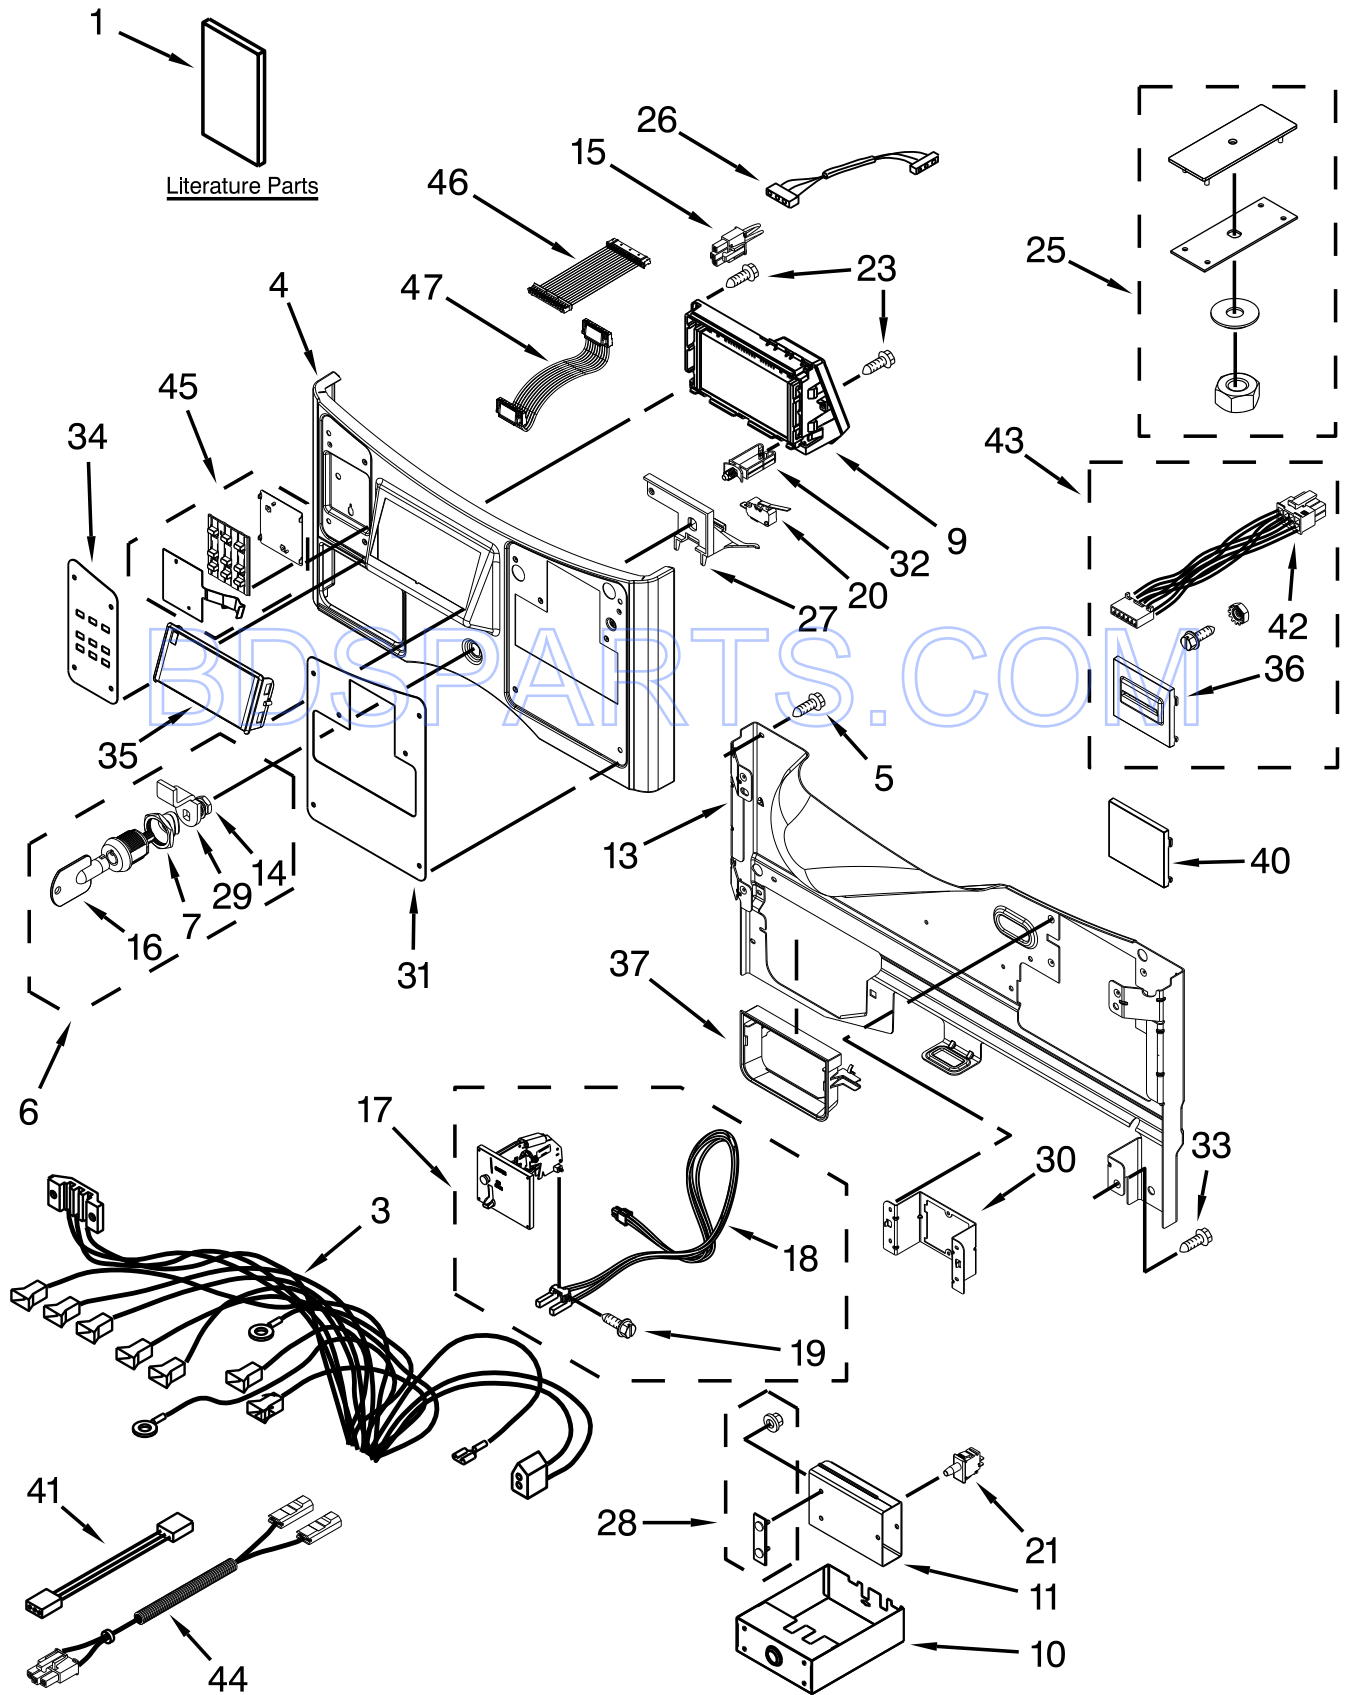

COMMERCIAL STACKED

MODELS:

MLE20PDCZW0 (White)
MLE20PRCZW0 (White)
MLG20PDCWW0 (White)
MLG20PRCWW0 (White)

BDSPARTS.COM

CONTROL PANEL PARTS

CONTROL PANEL PARTS

<u>Illus. No.</u>	<u>Part No.</u>	<u>Description</u>	<u>Illus. No.</u>	<u>Part No.</u>	<u>Description</u>	<u>Illus. No.</u>	<u>Part No.</u>	<u>Description</u>
1		Literature Parts	15	W10133282	Jumper, Switch Service/Vault	31	W10198334	Fascia
	W10045641	Instructions, Installation	16	W10140858	Key, Access Door			PD - Coin Drop
	W10434041	Instructions, Installation Canadian	17	W10198395	Assembly, Dual Coin Drop		W10198336	Fascia
	W10335470	Instructions, Installation Card Reader			MLE20PDBZW2			PR - Card Reader
	W10335471	Sheet, Tech		W10133242	Assembly, Single Coin Drop	32	W10129069	Clip, Wire
3	W10555303	Harness, Wiring (Electric Models)			MLG20PDBWW2	33	W10386302	Screw
	W10555305	Harness, Wiring (Gas Models)	18		Coin Optic Sensor Assembly	34	W10198284	Buttons, Fascia
				W10247389	White	35	W10198390	Display, Window
4	W10198200	Assembly, Panel PD - Coin Drop		W10247388	Black	36	W10198367	Bezel
	W10198201	Assembly, Panel PR - Card Reader	19	W10142655	Screw	37	W10198345	Collar, Dispenser
5	3390647	Screw	20	W10447152	Switch, Service Access	40	W10198366	Cover PD/PN
6	W10133264	Assembly, Lock Access Door	21	W10131838	Switch, Vault Service Door	41	W10342214	Cable Set, UI to CCU Communication
7	W10139762	Nut, Hex	23	W10192860	Screw	42	W10239515	Harness, Card Reader
9	W10198219	Assembly, Techbox PD - Coin Drop	25	W10169579	Kit-Coin Box, Security (To be serviced as a kit)	43	W10198451	Card Reader, Conversion Kit
	W10198220	Assembly, Techbox PR - Card Reader	26	W10242897	Harness, Wire Dryer CCU to UIC	44	W10300896	Wire Harness, Vault Switch
10	W10133248	Box, Coin	27	W10198375	Console, Support	45	W10198198	Assembly, Button Set
11	W10133258	Assembly, Vault Body	28	W10159907	Assembly, Mounting Strap Weld	46	W10167482	Wire Assembly, Main Connection
13	W10198369	Bracket, Console	29	W10133266	Cam, Locking	47	W10167484	Wire Assembly, EXP Connection
14	W10177242	Nut, Hex	30	W10198322	Bracket			
					Bracket - PD Coin Drop & PN Non Coin			
				W10198323	Bracket			
					PR - Card Reader			