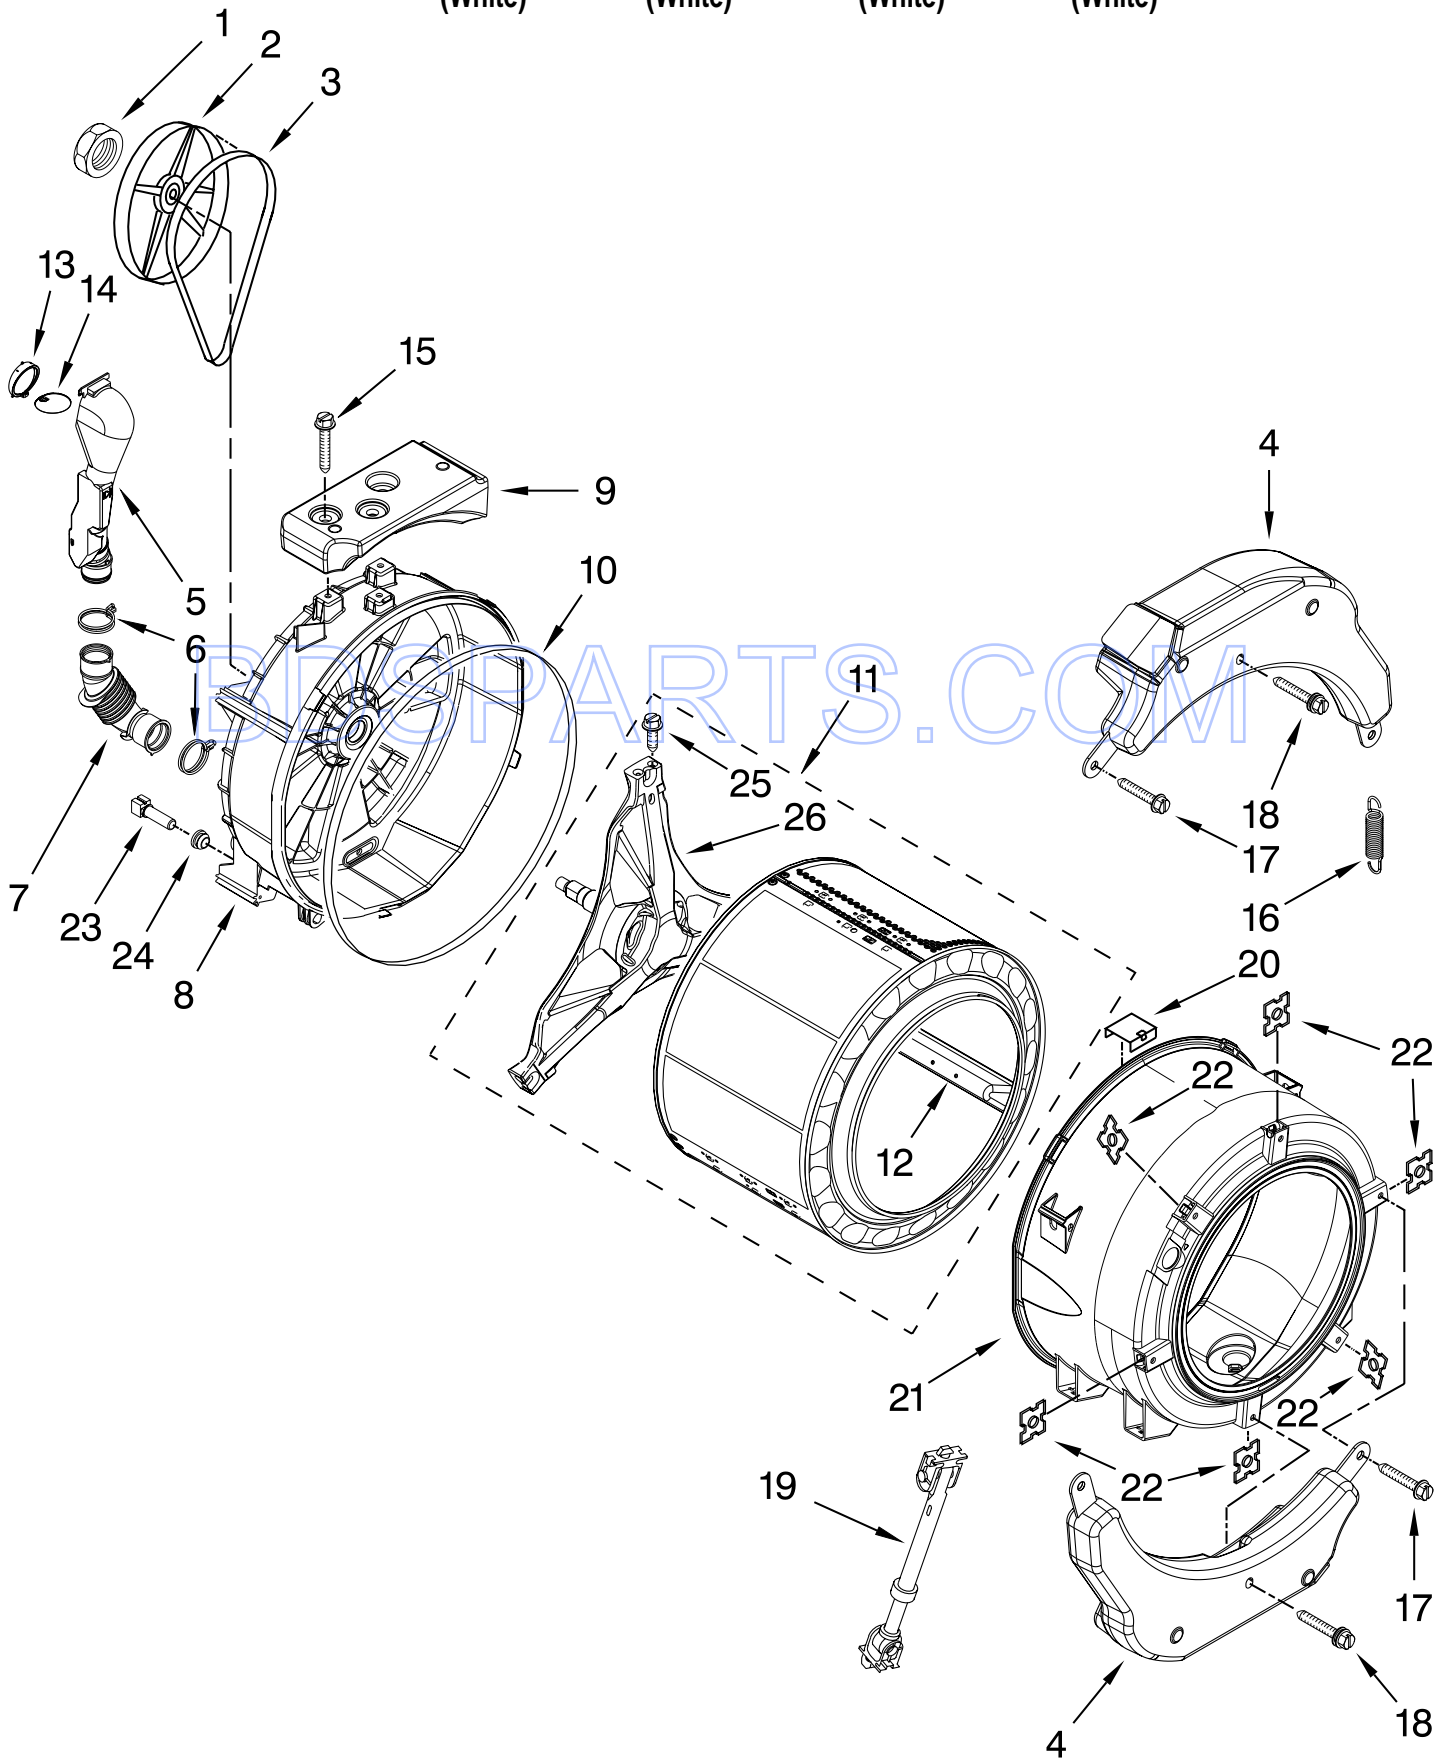

TUB AND BASKET PARTS

For Models: MLE20PDAZW0, MLG20PDAWW0, MLG20PRAWW0, MLE20PRAZW0

(White)

(White)

(White)

(White)

FOR ORDERING INFORMATION REFER TO PARTS PRICE LIST

TUB AND BASKET PARTS

For Models: MLE20PDAZW0, MLG20PDAWW0, MLG20PRAWW0, MLE20PRAZW0

(White)

(White)

(White)

(White)

Illus. No.	Part No.	DESCRIPTION
1	8533999	Nut, Pulley
2	8540088C	Pulley
3	W10260319	Belt, Drive
4	W10223198	Counterweight, Front
5	W10142720	Pipe, Ventilation
6	8540010	Clamp, Vent Hose
7	8540019	Hose, Exhaust
8	W10303574	Tub, Rear (Includes Items 10 & 22)
9	W10200747	Counterweight, Rear
10	8540090	Gasket, Tub
11	W10303571	Basket, Complete
12	W10118982	Baffle, Tub
13	W10142721	Connector - Ventilation
14	W10142722	Flap - Ventilation
15	W10246531	Screw, Rear Counterweight
16	W10010360	Spring, Suspension (Set Of 2)
17	W10094780	Bolt, Counterweight
18	W10259288	Bolt Assembly, Counterweight Center Hole
19	W10015830	Shock Absorber
20	8540092	Clamp, Tub
21	W10266965	Tub, Front (Includes Items 10 & 22)
22	8540072	Nut, Push-In
23	W10176659	Negative Thermistor Control
24	8540766	Seal, Rubber
25	8540382	Screw
26	8540342	Crosspiece Assembly

BDS PARTS.COM