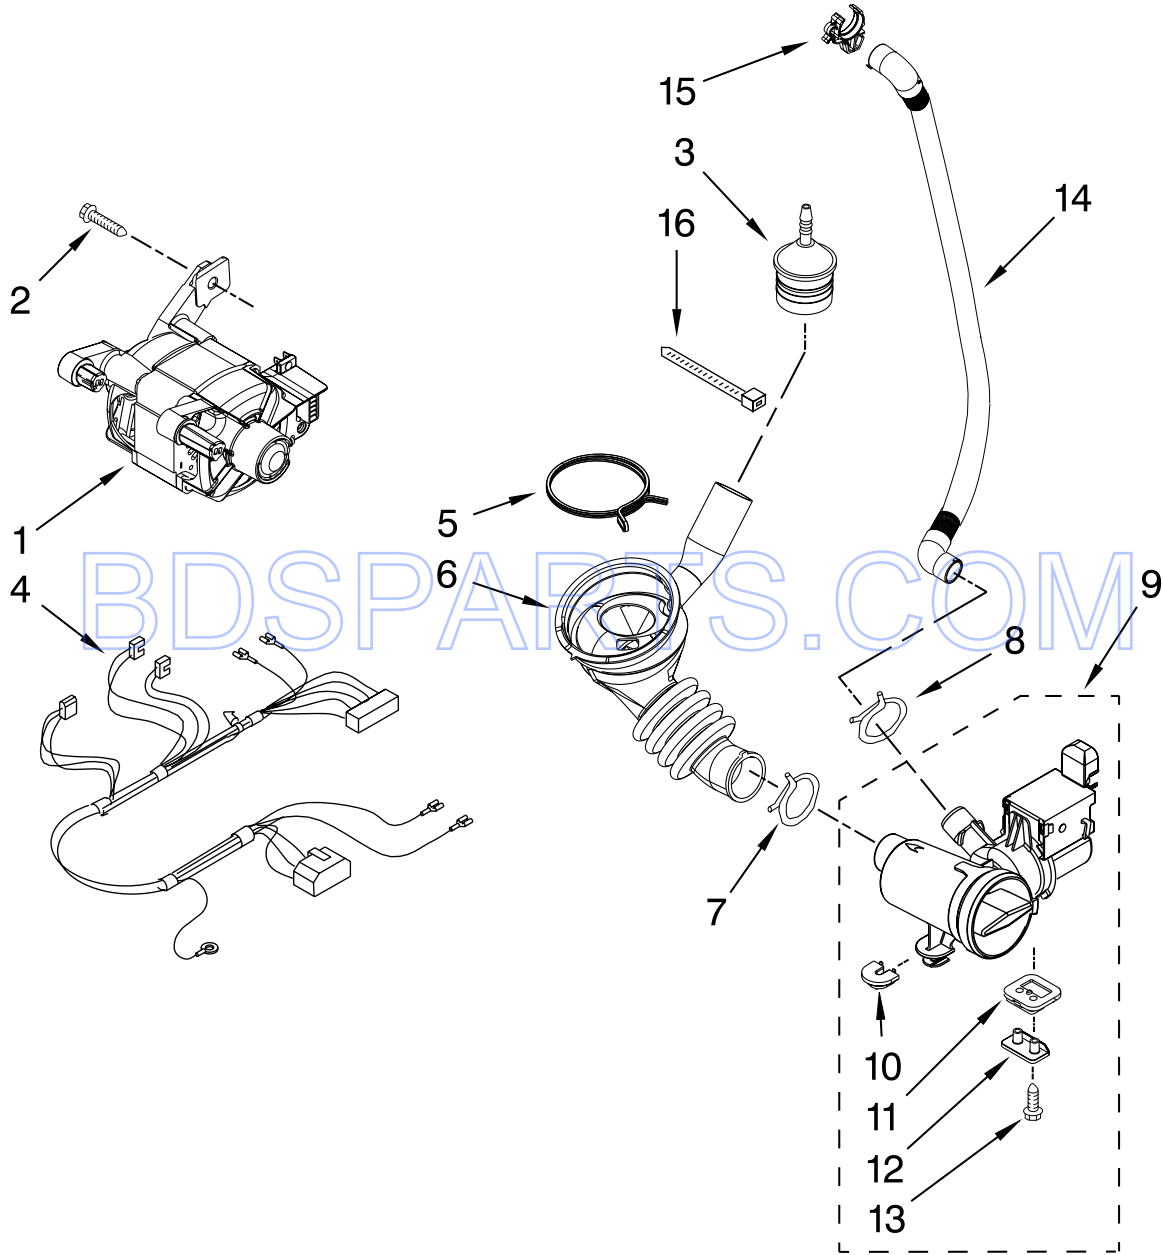

PUMP AND MOTOR PARTS

For Models: MLE20PDAZW0, MLG20PDAWW0, MLG20PRAWW0, MLE20PRAZW0
(White) (White) (White) (White)

Illus. No.	Part No.	DESCRIPTION
1	W10171927	Motor, Drive
2	8540134	Bolt, Motor
3	W10405608	Air Trap (Includes Item 18)
4	W10201879	Harness, Motor
5	8181734	Clamp
6	8540012	Hose, Tub to Pump

Illus. No.	Part No.	DESCRIPTION
7	370448	Clamp, Hose
8	356138	Clamp, Drain Hose
9	W10130913	Pump (Complete)
10	W10034820	Foot, Rubber (Slider)
11	W10034830	Foot, Rubber (Lock)

Illus. No.	Part No.	DESCRIPTION
12	8540033	Cap, Lock Foot
13	8533964	Screw, 10-16 x 1.25
14	W10272563	Hose, Drain- Inner
15	W10003290	Retainer, Drain Hose
16	2262071	Cable Tie

FOR ORDERING INFORMATION REFER TO PARTS PRICE LIST