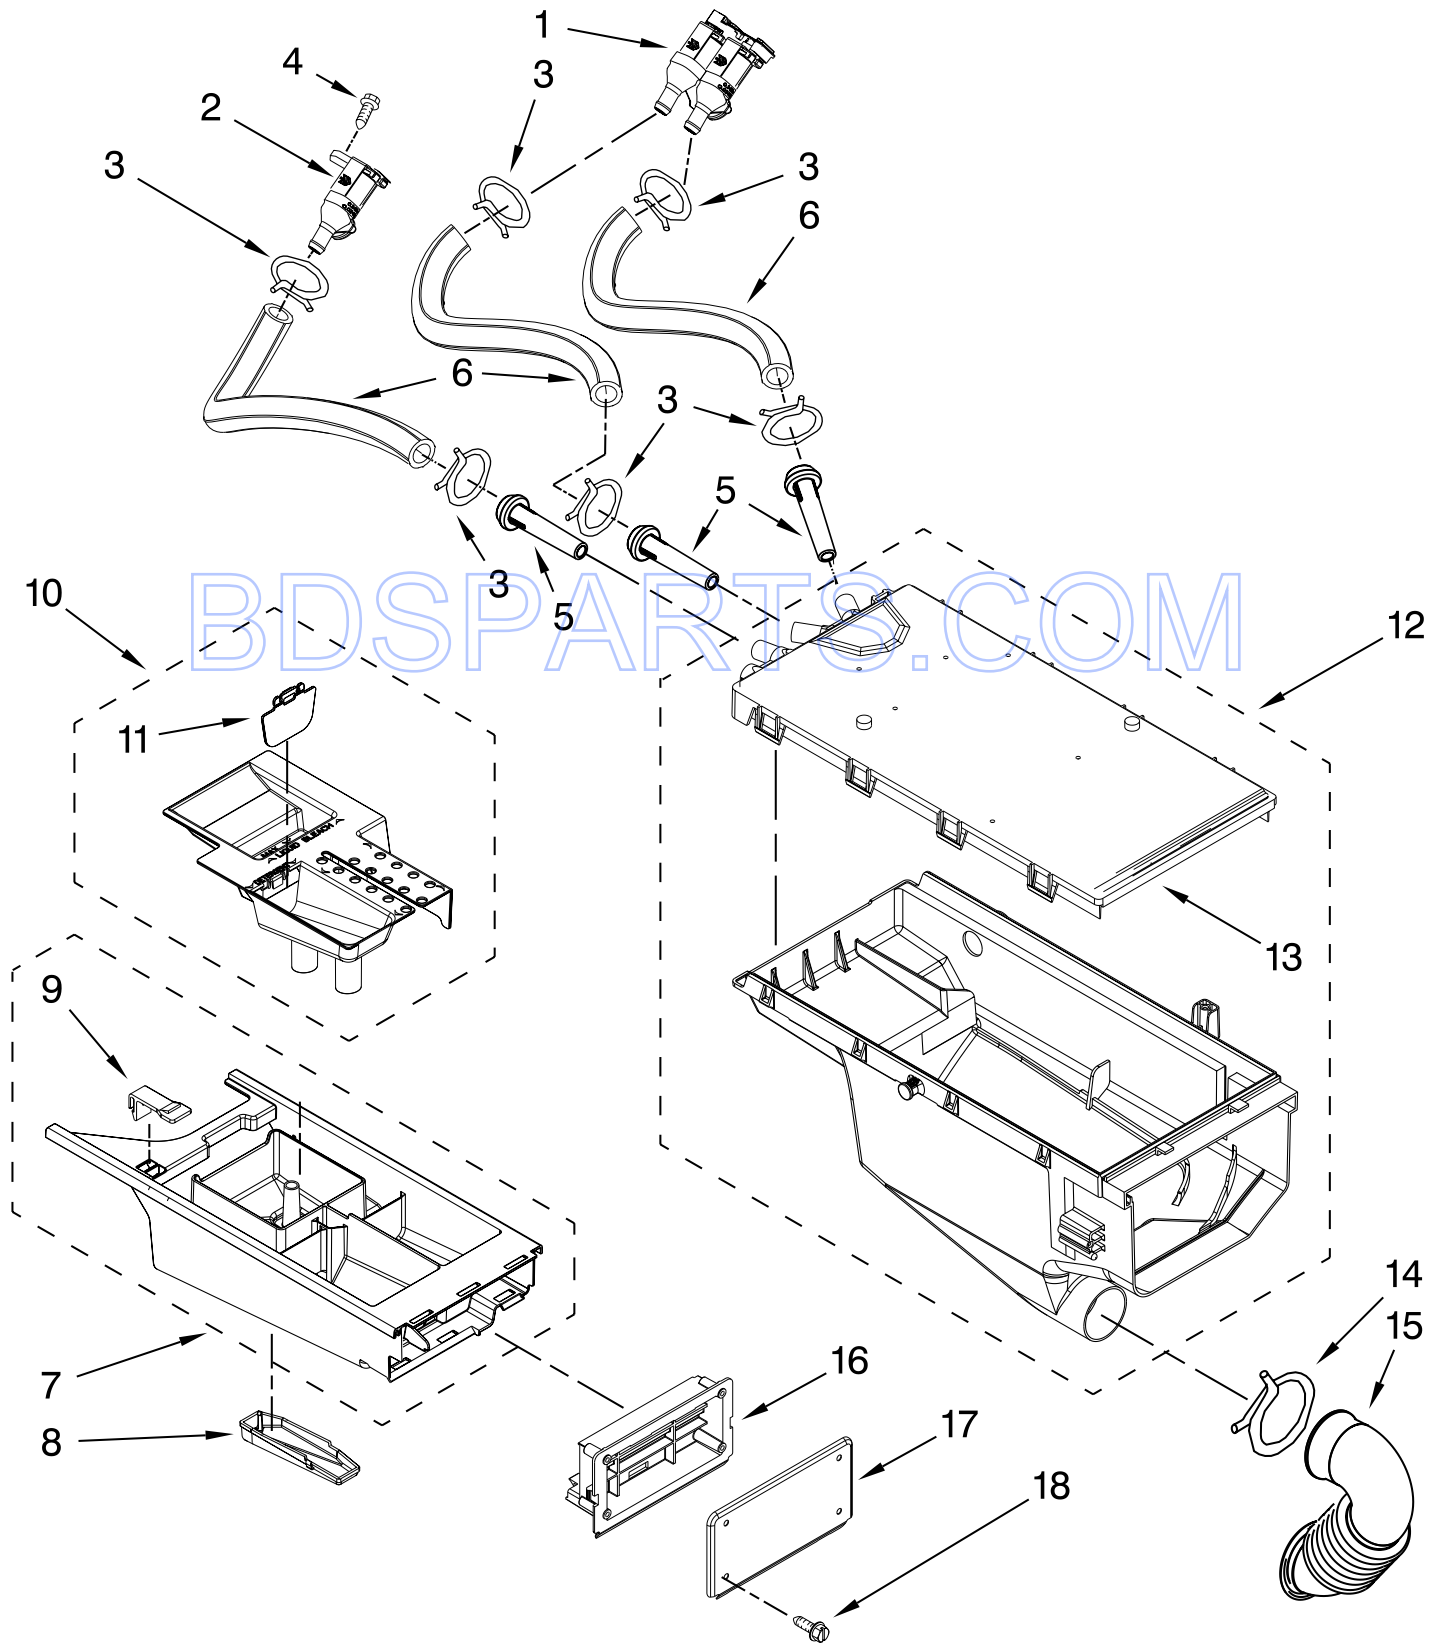

DISPENSER PARTS

For Models: MLE20PDAZW0, MLG20PDAWW0, MLG20PRAWW0, MLE20PRAZW0
(White) (White) (White) (White)

FOR ORDERING INFORMATION REFER TO PARTS PRICE LIST

DISPENSER PARTS

For Models: MLE20PDAZW0, MLG20PDAWW0, MLG20PRAWW0, MLE20PRAZW0
(White) (White) (White) (White)

Illus. No.	Part No.	DESCRIPTION
1	W10212596	Valve, Water Inlet (Double)
2	W10212598	Valve, Water Inlet (Single)
3	370450	Clamp, Hose
4	W10137456	Screw
5	8183181	Nozzle, Inlet
6	W10212611	Hose, Valve To Dispenser
7	W10376660	Drawer, Detergent
8	8540399	Cover, Detergent Drawer
9	W10198458	Tab, Drawer Release
10	W10407371	Siphon, Bleach/Softener
11	W10298953	Door, Living Hinge
12	W10212603	Dispenser, Outer Housing
13	W10212604	Plate, Distribution
14	8281276	Clamp, Hose
15	8540063	Hose, Dispenser To Tub
16	W10405607	Handle, Drawer
17	W10198450	Cover, Handle
18	W10137456	Screw, 8-18 x 1/2

BDSPARTS.COM