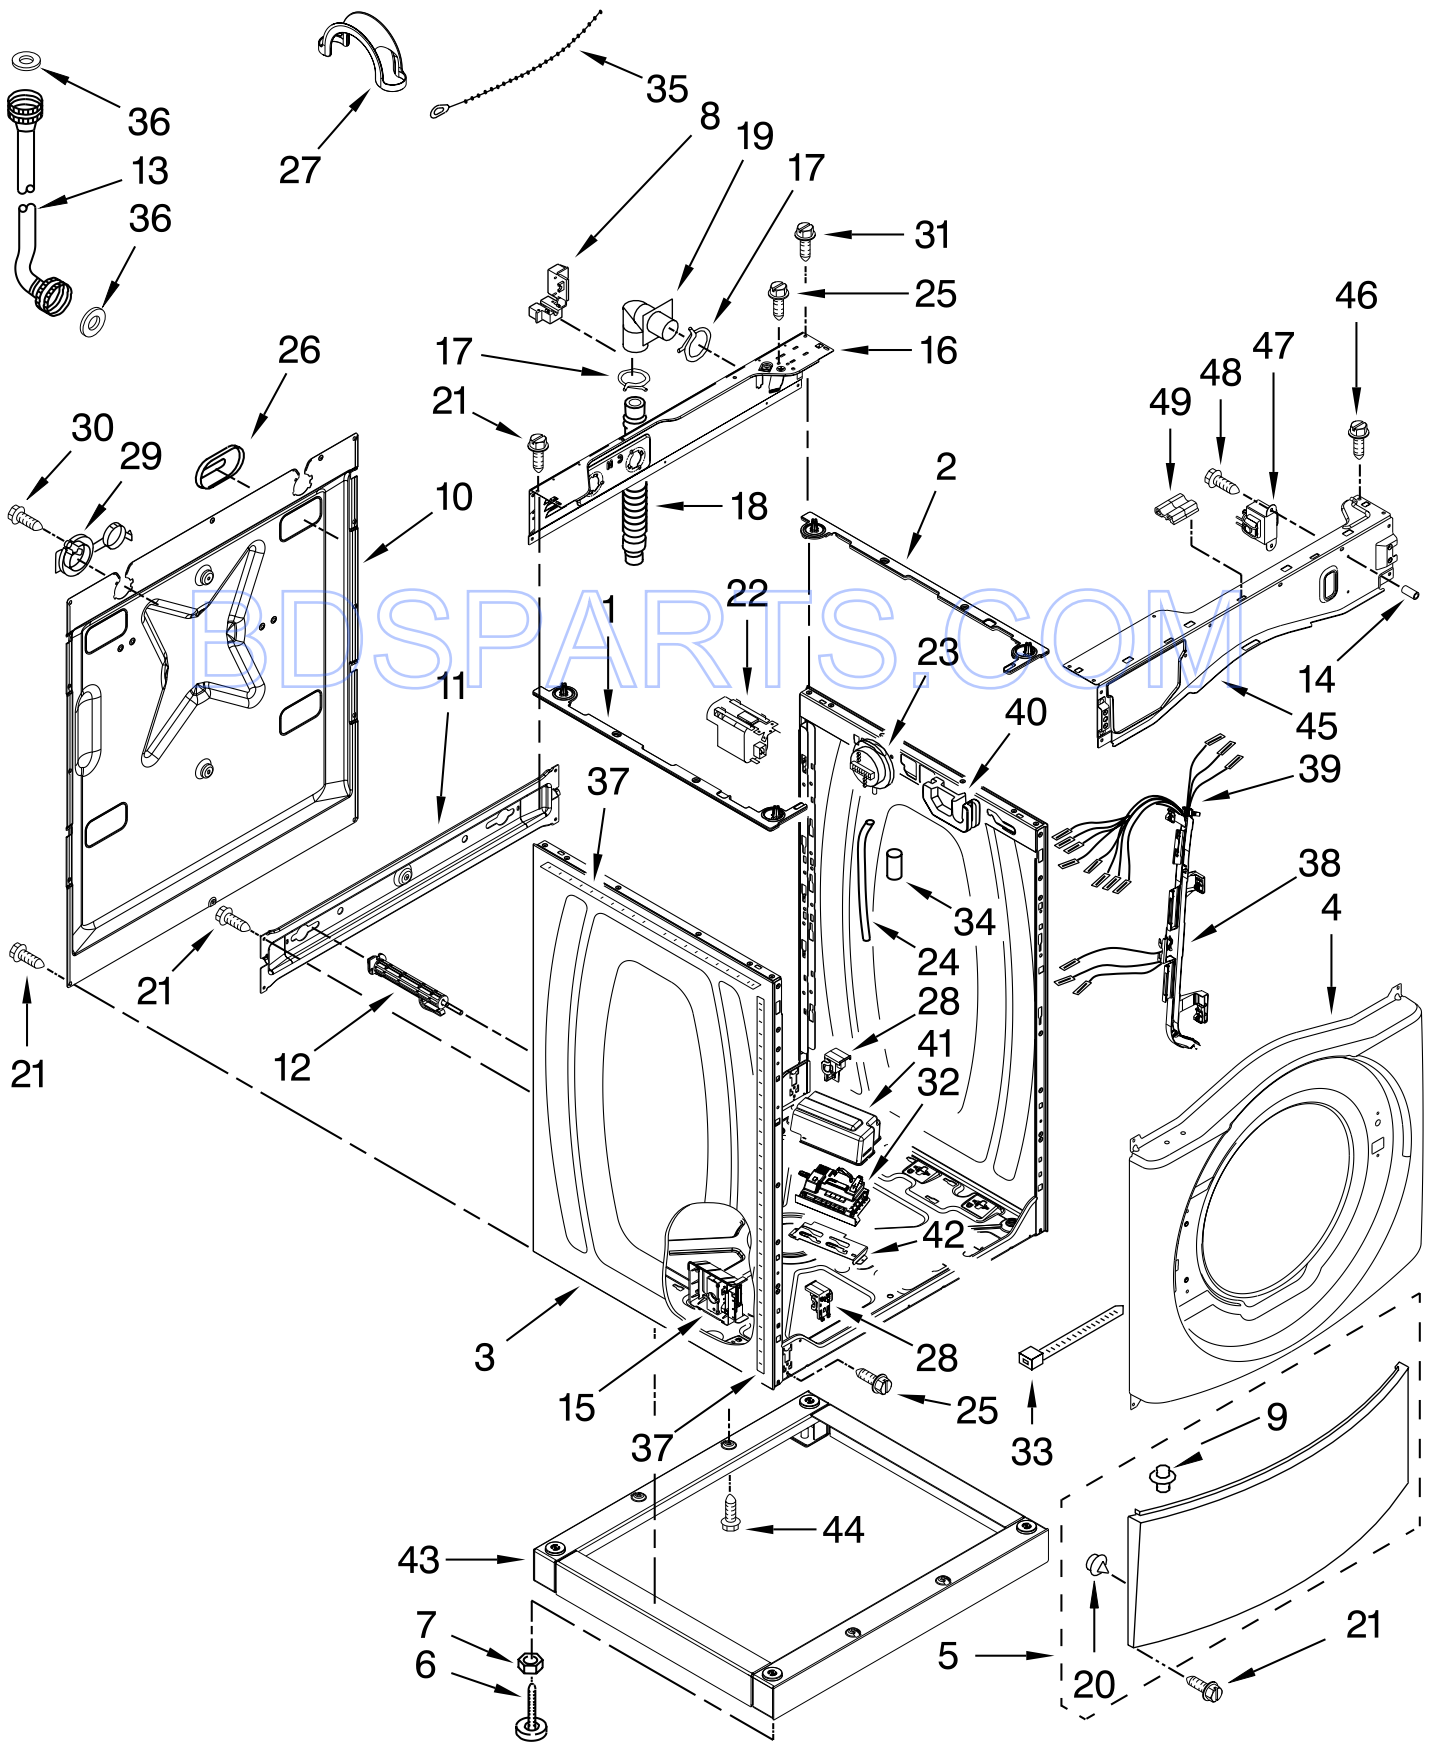

WASHER CABINET PARTS

For Models: MLE20PDAZW0, MLG20PDAWW0, MLG20PRAWW0, MLE20PRAZW0

(White)

(White)

(White)

(White)

FOR ORDERING INFORMATION REFER TO PARTS PRICE LIST

WASHER CABINET PARTS

For Models: MLE20PDAZW0, MLG20PDAWW0, MLG20PRAWW0, MLE20PRAZW0

(White)

(White)

(White)

(White)

Illus. No.	Part No.	DESCRIPTION	Illus. No.	Part No.	DESCRIPTION	Illus. No.	Part No.	DESCRIPTION
1	W10405229	Rail-Spacer, Left	22	W10339736	Filter, Interference	39	W10330830	Harness, Main Wiring
2	W10405223	Rail-Spacer, Right						Includes Item 38
3	W10225458	Cabinet	23	W10292407	Switch, Pressure			And The Following
4	W10306505	Panel, Front	24	8540294	Hose, Pressure Switch			Cable Sets:
5	8540813	Toe Panel						(Not Illustrated)
6	W10245373	Foot, Leveling	25	8540479	Screw, Grounding	W10342200		CCU To Cold Fill
7	3359452	Nut, Lock	26	8540268	Cover, Transport			Valve (4 Pole)
8	W10110676	Strain Relief, Power Cord	27	8577378	U-Bend, Drain Hose	W10342201		CCU To Hot Fill
9	8518891	Rivet	28	W10085220	Microswitch			Valve (2 Pole)
10	W10258342	Panel, Rear	29	8540728	Sleeve, Cord Support	W10342210		CCU To MCU - Power
11	W10189659	Brace, Transport						(2 Pole)
12	W10251449	Bolt, Shipping	30	8540727	Screw, 3 x 8 mm	W10342214		CCU TO MCU-Serial
13		Hose, Water Inlet	31	8540329	Screw			Communication
	W10194208	Cold Water	32	W10382867	Microcomputer, Machine Control			(3 Pole)
	8571378	Hot Water				W10342208		Door Lock - Power
14	W10018050	CAPLUG	33	3429563	Cable Tie	40	8540643	Bracket, Spring
15	W10384849	Motor Control Unit	34	2161302	Sleeve, Pressure Switch Hose	41	W10405233	Cover, CCU
16	W10244560	Brace, Rear				42	W10198280	Bracket, CCU
17	356138	Clamp, Hose	35	3347868	Cable Tie	43	W10103350	Pedestal, Commercial
18	W10106460	Hose, Drain-Outer	36	3976300	Washer, Water Inlet Hose			Screw, 12-14 x 5/8
19	W10003260	Connector, Hose Outlet				44		Bracket, Console
20	238614	Bumper	37	8318396	Seal, Foam-IEC	45	W10294428	Screw, 8-18 x 5/8
21	W10015090	Screw, 8-18 x 5/8	38	W10168546	Harness Channel, Side Front	46	W10015090	Transformer, 120 To 22.5 VAC
						47	W10198388	Screw, 8-18 x 7/16
						48	8540329	Retainer-Base
						49	W10198373	

FOR ORDERING INFORMATION REFER TO PARTS PRICE LIST