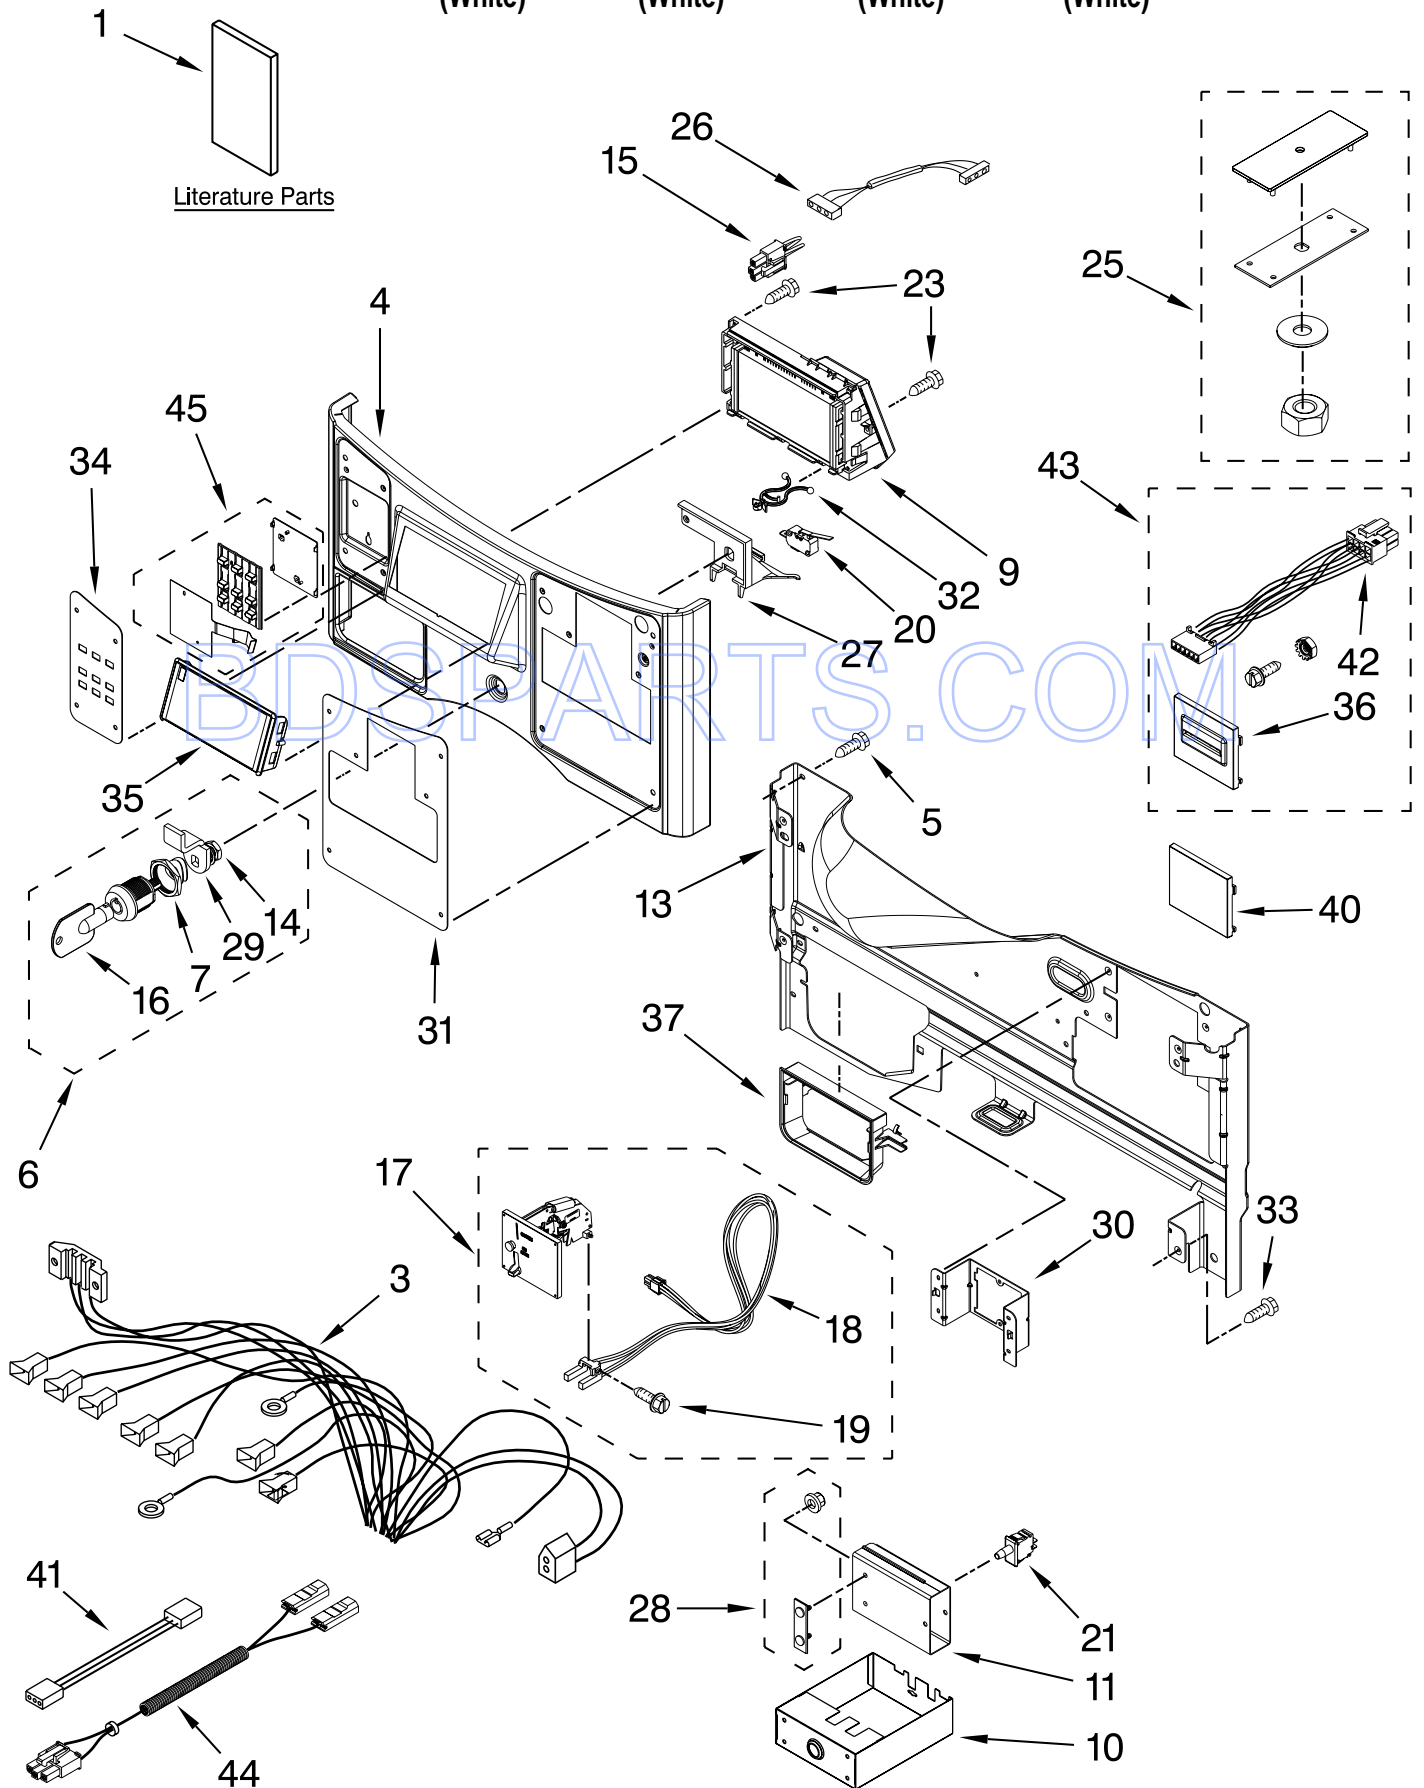

GAS DRYER/WASHER

MLG20PRAWW0 (White)

MLG20PDAWW0 (White)

CONTROL PANEL PARTS

For Models: MLE20PDAZW0, MLG20PDAWW0, MLG20PRAWW0, MLE20PRAZW0
 (White) (White) (White) (White)

FOR ORDERING INFORMATION REFER TO PARTS PRICE LIST

CONTROL PANEL PARTS

For Models: MLE20PDAZW0, MLG20PDAWW0, MLG20PRAWW0, MLE20PRAZW0

(White)

(White)

(White)

(White)

Illus. No.	Part No.	DESCRIPTION	Illus. No.	Part No.	DESCRIPTION	Illus. No.	Part No.	DESCRIPTION
1		Literature Parts Installation Instruction	13	W10198321	Console Bracket	27	W10198375	Support-Console
	W10045641		14	W10177242	Hex Nut, 28-9/32	28	W10159907	Mounting Strap, Weld Assembly
	W10434041		15	W10133282	Service/Vault, Switch Jumper	29	W10133266	Cam-Lock
	W10335471	Tech Sheet	16	W10140858	Key, Access Door	30	W10198322	Bracket PD
	W10372247	Parts List	17	W10133245	Coin Drop Assy. Dual Coin Drop, Assembly	30	W10198323	PR Fascia
3		Harness, Main		W10133242	Single Coin Drop, Assembly	31	W10198334	
	W10242901			W10133242			W10198336	
	W10242899		18	W10247389	Coin Sensor Assy, Coin 1 (White)	32	8019P013-60	Clip, Nylon
4		Panel Assembly		W10247388	Coin Sensor Assy, Coin 2 (Black)	33	W10386302	Screw, 8-18 x 1/2
	W10198200	PD				34	W10198284	Fascia-Buttons
	W10198201	PR	19	W10142655	Screw, 6-20 x 1.00	35	W10198390	Window-Display
5	3390647	Screw, 8-18 x 1/2	20	W10133280	Service Access, Switch	36	W10198367	Bezel-PR
6	W10133264	Service & Programming Lock	21	W10131838	Switch-Vault Service Door	37	W10198345	Collar, Dispenser
7	W10139762	Hex Nut, 27-3/4	23	W10192860	Screw, 6-19 x 1/2	40	W10198366	Cover PD/PN
9		Techbox Assembly	25	W10169579	Kit-Coin Box, Security (To be serviced as a kit)	41	W10342214	Cable Set, UI To CCU Communication
	W10198219	PD	26	W10242897	Harness, Wire Dryer CCU to UIC	42	W10239515	Card Reader, Harness
	W10198220	PR				43	W10198451	Card Reader, Conversion Kit
10	W10133248	Coin Box				44	W10300896	Wire Harness, Vault Switch
11	W10133258	Vault Body, Assembly				45	W10198198	Button Set, Assembly