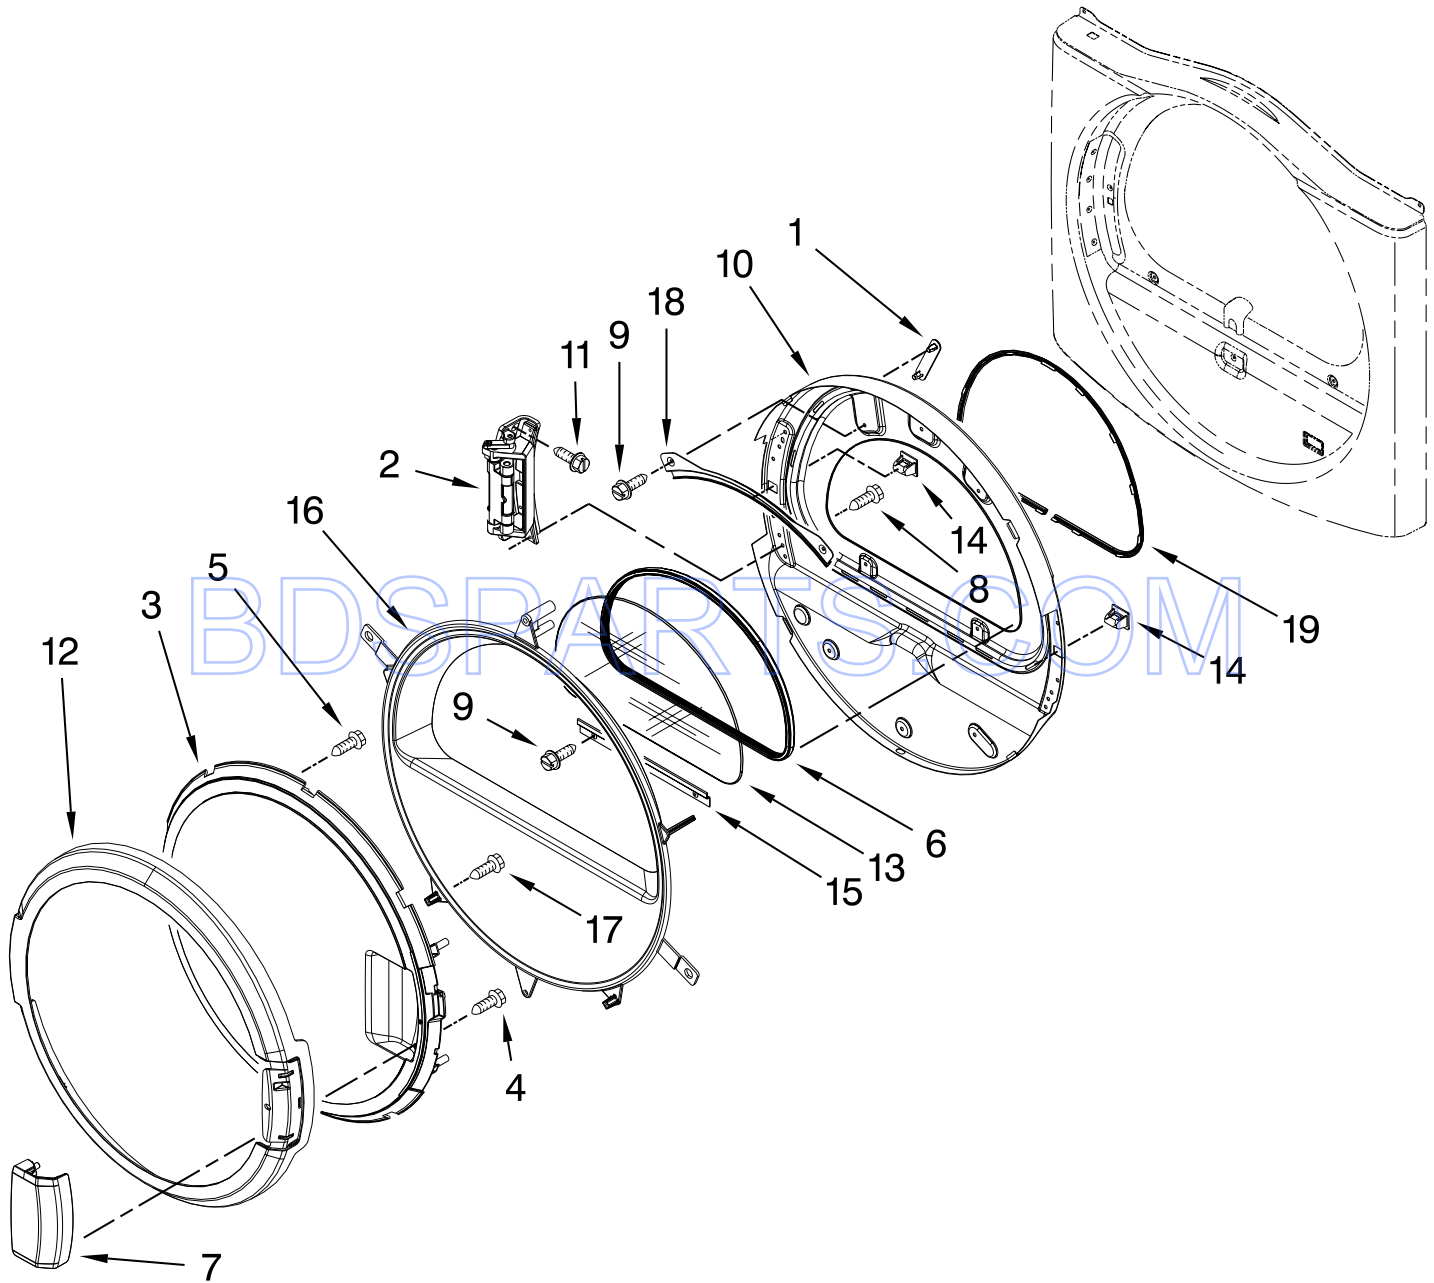

DRYER DOOR PARTS

For Models: MLE20PDAZW0, MLG20PDAWW0, MLG20PRAWW0, MLE20PRAZW0

(White)

(White)

(White)

(White)

Illus. No.	Part No.	DESCRIPTION
1	8565119	Hinge Hole Cover (Inner Door)
2	W10198424	Door Hinge Assembly
3	W10137467	Assembly, Door Intermediate
4	9742177	Screw, 8-18 x 5/8
5	3400618	Screw, 6-32 x 3/8
6	8579663	Seal, Window
7	W10112976	Handle, Door

Illus. No.	Part No.	DESCRIPTION
8	W10159996	Screw, 10-24 x 3/64
9	3393258	Screw
10	W10164062	Door Assembly (Inner) (Includes Illus. 1, 14 & 19)
11	355515	Screw, 8-18 x 11/16

Illus. No.	Part No.	DESCRIPTION
12	W10198431	Door, Outer Ring
13	W10286878	Window
14	690081	Door Catch Assembly
15	8519354	Retainer-Lower
16	8580059	Door, Intermediate
17	8534022	Screw
18	8519356	Retainer, Upper
19	W10407973	Door Seal

FOR ORDERING INFORMATION REFER TO PARTS PRICE LIST