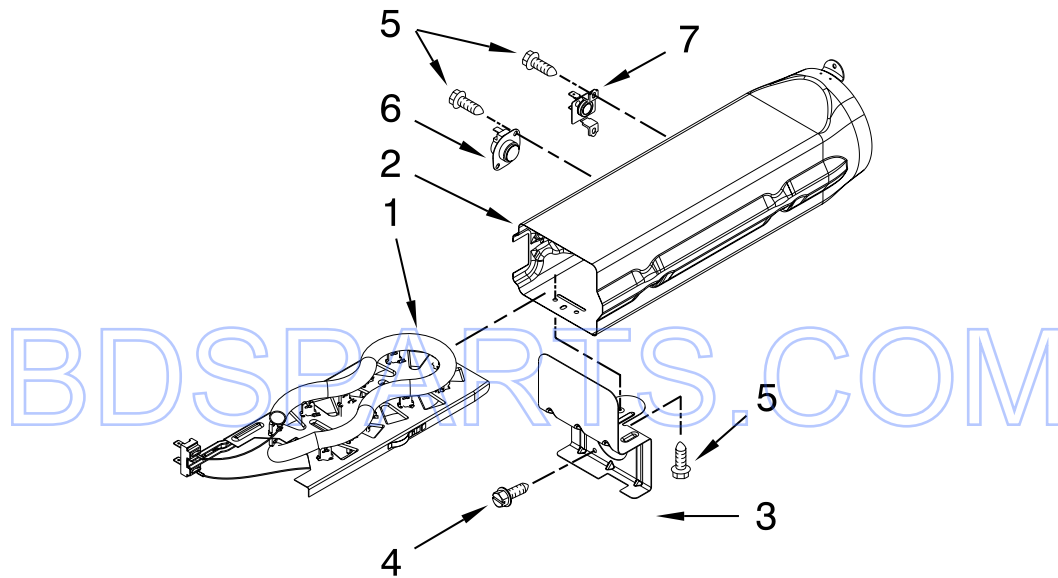

BDS PARTS.COM

DRYER HEATING PARTS – ELECTRIC

For Models: MLE20PDAZW0, MLG20PDAWW0, MLG20PRAWW0, MLE20PRAZW0

(White)

(White)

(White)

(White)

Illus. No.	Part No.	DESCRIPTION
1	3387748	Heater Element
2	3392537	Heater Box,
3		Bracket,
		Heater Box
	8066099	PR
	W10198340	PD
4	693995	Screw, 8-18 x 3/8
5	90767	Screw, 8-18 x 3/8
6	3391914	Thermostat,
		High-Limit
		295/215-NC
7	8318314	Thermal Cut-Off
		(Includes Item 6)