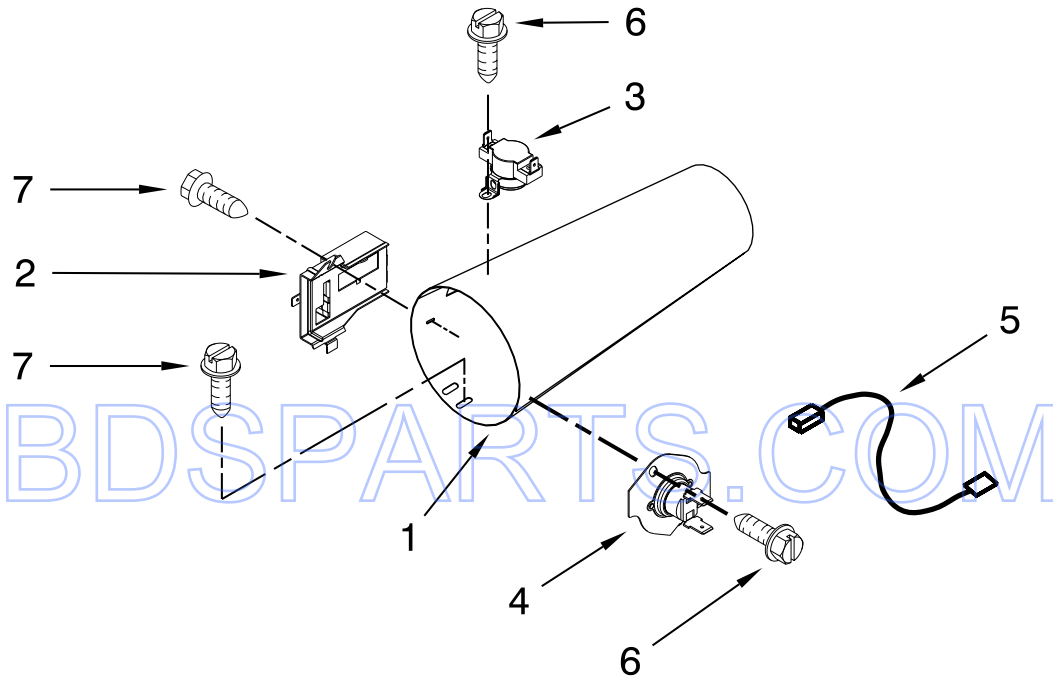

DRYER HEATING PARTS – GAS

For Models: MLE20PDAZW0, MLG20PDAWW0, MLG20PRAWW0, MLE20PRAZW0
(White) (White) (White) (White)

Illus. No.	Part No.	DESCRIPTION
1	8573824	Funnel-Burner
2	338906	Radiant Sensor
3	3391912	Thermostat, High Limit
4	8573713	Thermal Cut-Off (Includes item #3)
5	3401707	Jumper TCO, High Limit
6	90767	Screw, 8-18 x 3/8
7	3390647	Screw, 8-18 x 1/2