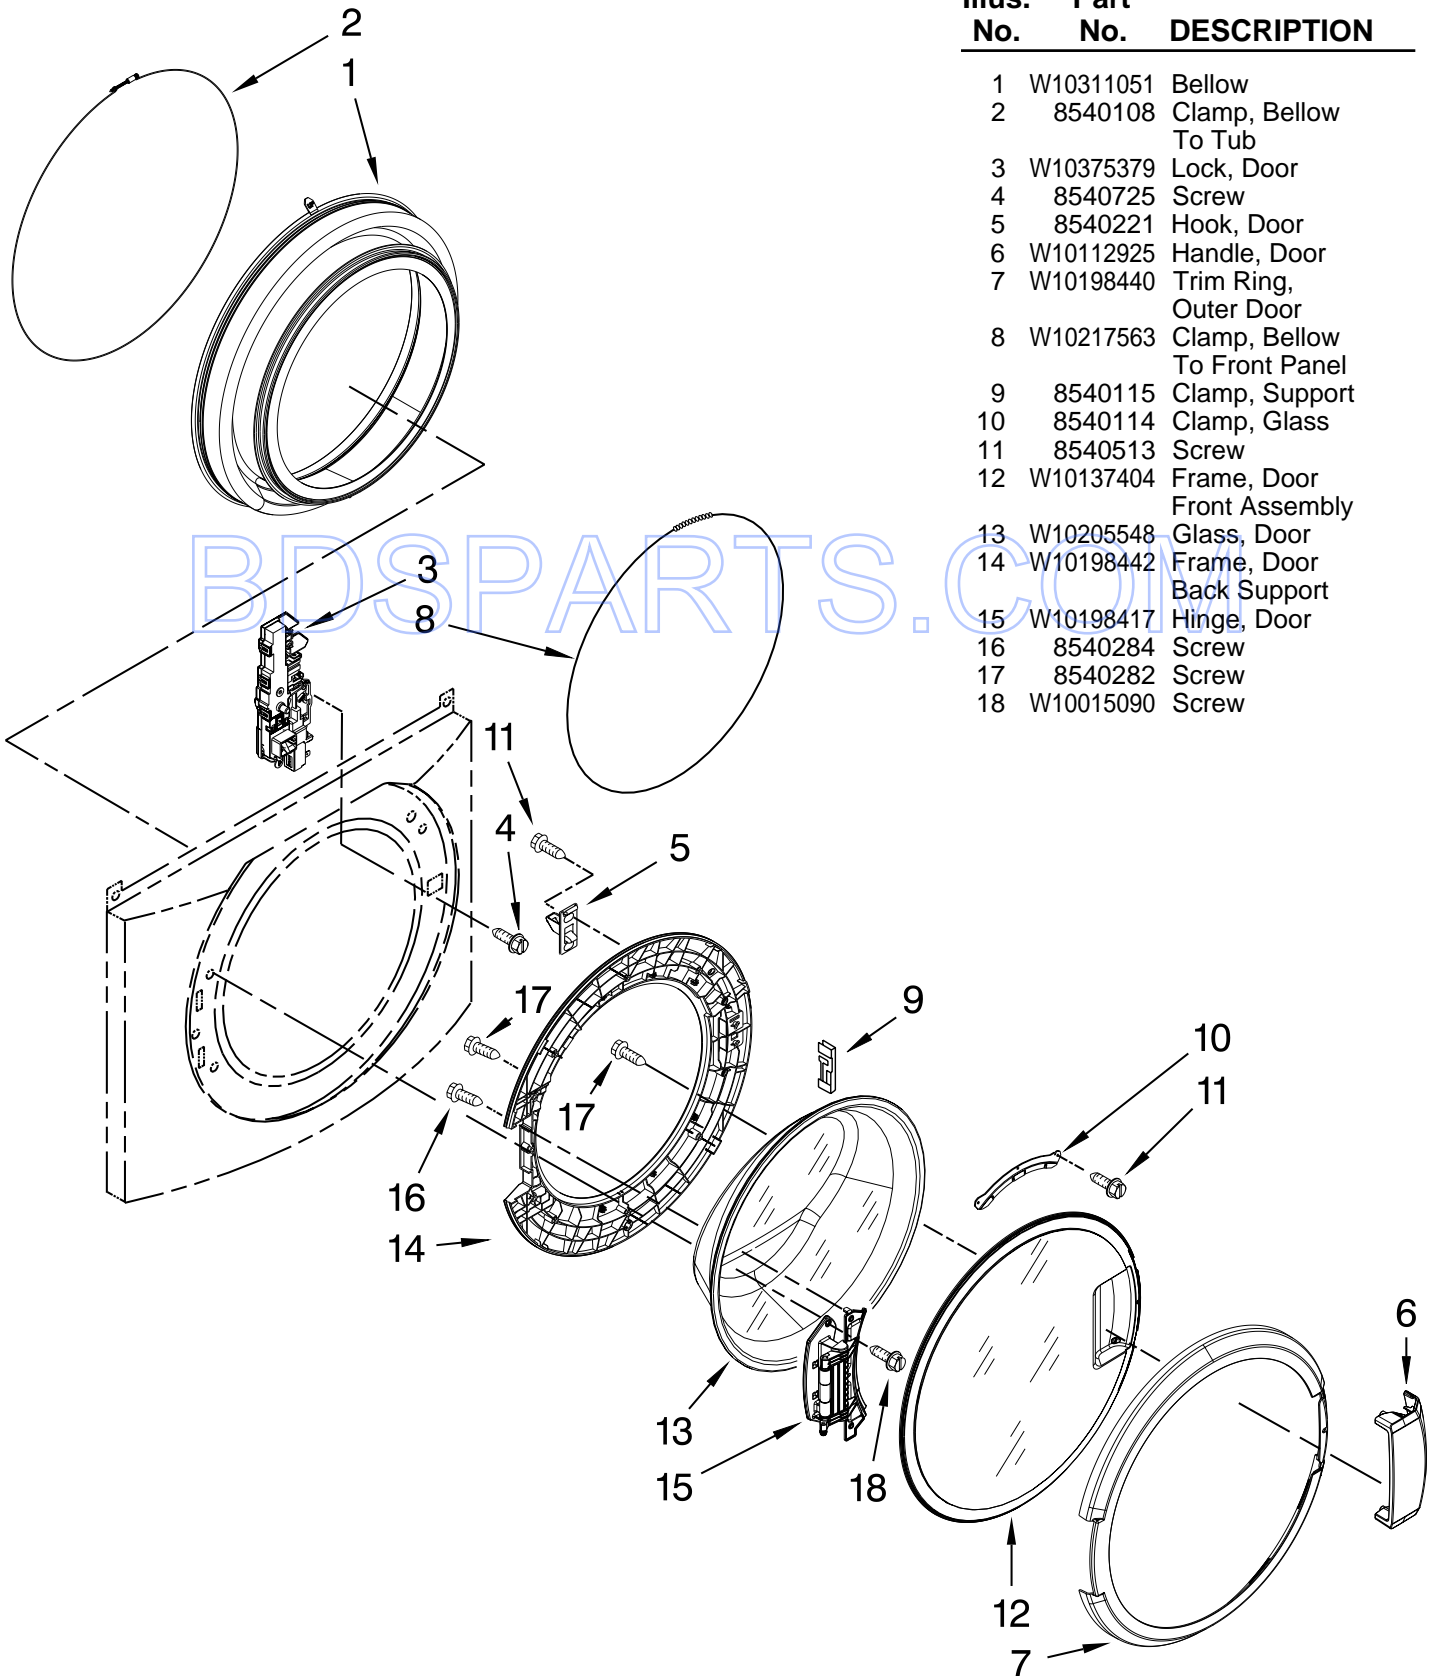

WASHER DOOR PARTS

For Models: MLE20PDAZW0, MLG20PDAWW0, MLG20PRAWW0, MLE20PRAZW0

(White)

(White)

(White)

(White)

Illus. No.	Part No.	DESCRIPTION

1	W10311051	Bellow
2	8540108	Clamp, Bellow To Tub
3	W10375379	Lock, Door
4	8540725	Screw
5	8540221	Hook, Door
6	W10112925	Handle, Door
7	W10198440	Trim Ring, Outer Door
8	W10217563	Clamp, Bellow To Front Panel
9	8540115	Clamp, Support
10	8540114	Clamp, Glass
11	8540513	Screw
12	W10137404	Frame, Door Front Assembly
13	W10205548	Glass, Door
14	W10198442	Frame, Door Back Support
15	W10198417	Hinge, Door
16	8540284	Screw
17	8540282	Screw
18	W10015090	Screw

FOR ORDERING INFORMATION REFER TO PARTS PRICE LIST