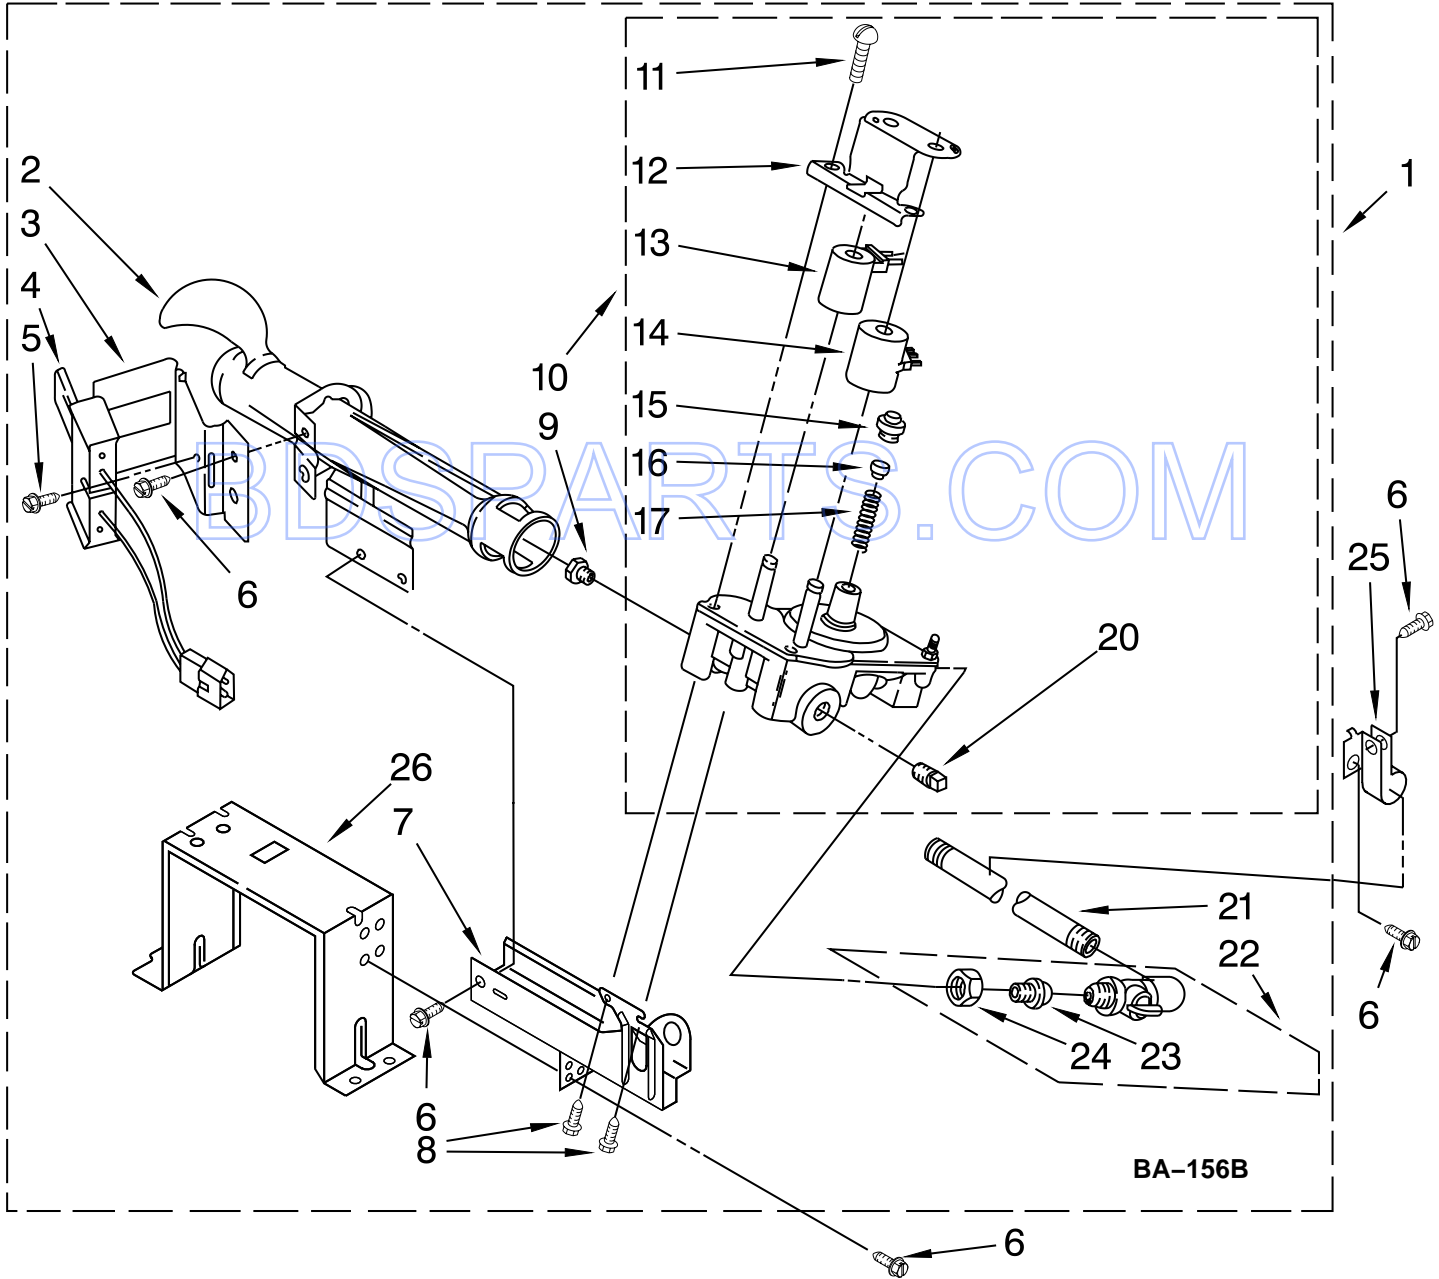

W10135231 BURNER ASSEMBLY

For Models: MLE20PDAZW0, MLG20PDAWW0, MLG20PRAWW0, MLE20PRAZW0
(White) (White) (White) (White)

USE WITH TYPE 1 – NATURAL, TYPE 2 – MIXED,
AND TYPE 4 – LIQUEFIED PROPANE AND BUTANE GASES

FOR ORDERING INFORMATION REFER TO PARTS PRICE LIST

W10135231 BURNER ASSEMBLY

For Models: MLE20PDAZW0, MLG20PDAWW0, MLG20PRAWW0, MLE20PRAZW0

(White)

(White)

(White)

(White)

USE WITH TYPE 1 – NATURAL, TYPE 2 – MIXED,
AND TYPE 4 – LIQUEFIED PROPANE AND BUTANE GASES

Illus. No.	Part No.	DESCRIPTION
1	W10135231	Burner Assembly 60 Hz. (Type 1, 2 & 3) (White Rodgers)
2	688617	Tube, Burner
3	694298	Bracket, Ignitor
4	686590	Ignitor
5	3393909	Screw & Washer (8–32 x 5/8)
6	343641	Screw, 10–16 x 1/2
7	3389871	Base, Burner
8	3387057	Screw, 10–16 x 1/2
9	234870	Orifice, Burner Type 1
	234868	Type 2
10	W10141728	Valve, Gas 60 Hz. (Complete)
11	694421	Screw, 8–32 x 1/2
12	694538	Bracket, Coil
13	694540	Coil, 60 Hz. (2 Terminal) (Main)
14	694539	Coil, 60 Hz. (Split) (3 Terminal) (Pilot Position)
15	694424	Leak, Limiter
16	694423	Screw, Regulator Adjustment
17	694422	Spring, Regulator
20	239822	Plug, Pipe
21	W10110395	Pipe, Gas Supply
22	697441	Valve & Union Shut-Off
23	3393767	Pipe, Tail
24	233076	Nut, Compression
25	3387561	Clamp, Pipe
26	3389889	Bracket, Support

Following Parts Not Illustrated

W10436933 Conversion Kit
(Type 1 and 2)
to Type (4) L.P.G.

BA-156B

FOR ORDERING INFORMATION REFER TO PARTS PRICE LIST