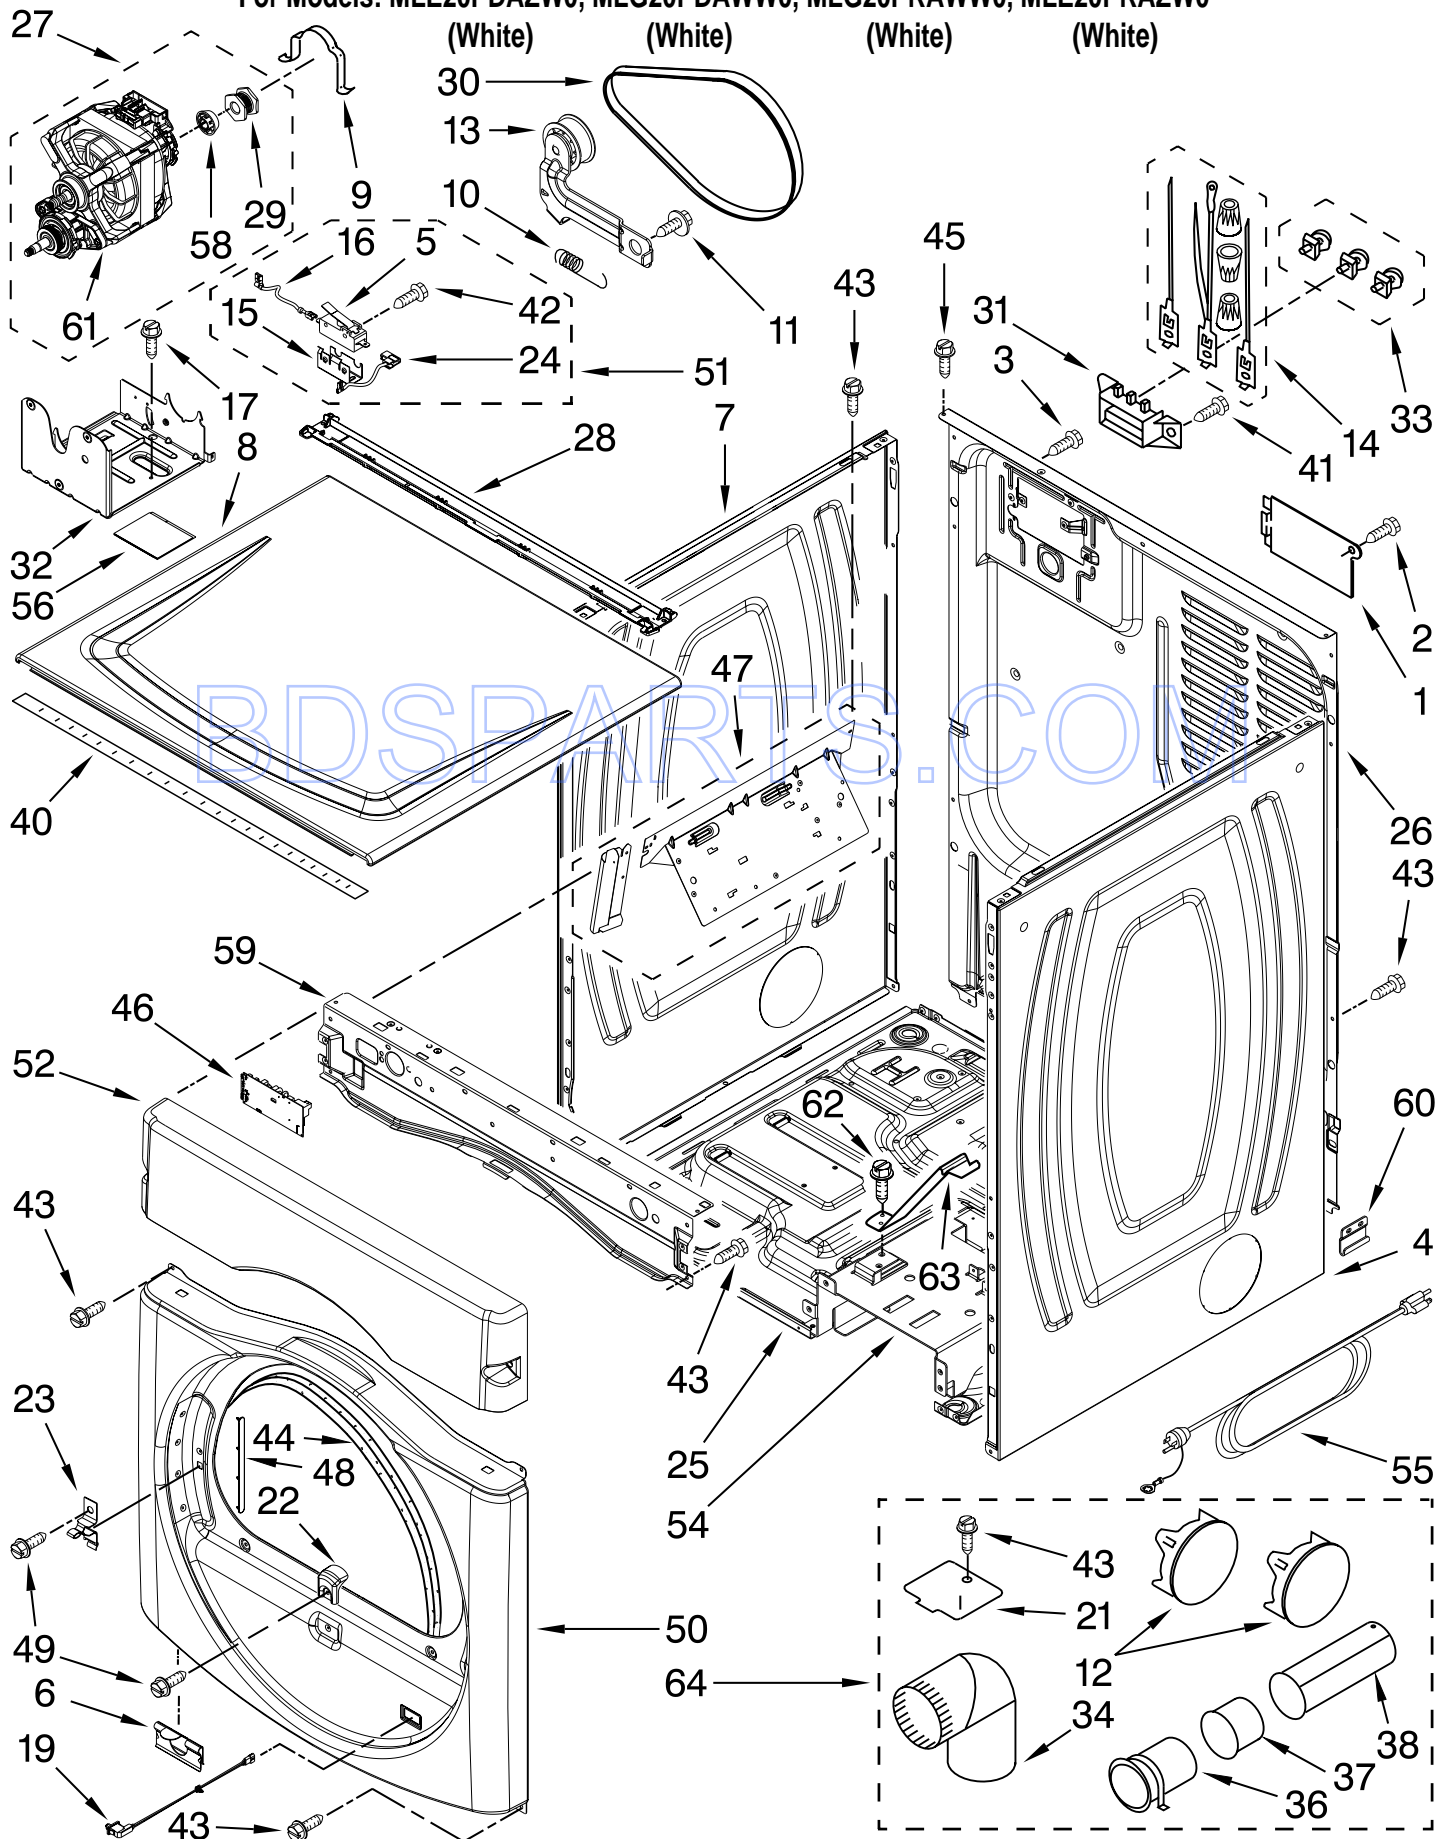

DRYER CABINET PARTS

For Models: MLE20PDAZW0, MLG20PDAWW0, MLG20PRAWW0, MLE20PRAZW0

(White) (White) (White) (White)

FOR ORDERING INFORMATION REFER TO PARTS PRICE LIST

DRYER CABINET PARTS

For Models: MLE20PDAZW0, MLG20PDAWW0, MLG20PRAWW0, MLE20PRAZW0

(White)

(White)

(White)

(White)

Illus. No.	Part No.	DESCRIPTION	Illus. No.	Part No.	DESCRIPTION	Illus. No.	Part No.	DESCRIPTION
1	W10286180	Cover, Terminal Block	25		Base, Cabinet	48	8565043	Plug, Strip Front Panel
2	3390814	Screw, 8-18 x 3/8		8565046	PR (Card Reader)	49	3357011	Screw, 10-16 x 1/2
3	8533974	Screw Ground		W10198309	PD (Coin Drop)	50	W10117421	Front Panel
4	8565048	Panel, Side (R.H.)	26	8565059	Panel, Rear			(Includes Illus. 44)
5	8564010	Switch, Broken Belt	27	W10139766	Motor Assembly 60 HZ.	51	W10155571	Switch, Assembly
6	8519459	Clip, Toe Panel	28	W10266747	Dryer-Water, Channel	52	W10198215	Enclosure, CCU Assembly
7	8565054	Panel, Side (L.H.)	29	3394341	Pulley	54	W10133261	Vault Switch, Bracket
8	8563730	Top	30	W10131172	Belt, Drive	55	3401401	Power Cord
9	660658	Clamp, Motor	31	3397659	Block, Terminal	56	W10212660	Sound Pad, Motor
10	3387374	Spring, Idler	32	W10135695	Bracket, Motor	58	3393657	Belt Restrainer
11	3389420	Retainer, Idler	33	279393	Terminal Block Screw Kit (For Terminal Block	59	8565237	Bracket, Console
12	697750	Plug, Multivent	34	49026	4" - 90° Elbow	60	W10198377	Bracket-Stack
13	W10344192	Idler Assembly	36	8563747	Exhaust Pipe & Bracket	61	3405160	Belt, Poly V
14	279318	Terminal, Brass & Tinned (3) (Includes Item. 33)	37	8563750	Exhaust Pipe (Short)	62	693995	Screw, 8-18 x 3/8
15	8564011	Bracket, Switch	38	8563749	Exhaust Pipe (Long)	63	W10198376	Bracket, Burner
16	W10167613	Wire, Belt Switch	40	8318396	Seal-Foam (IEC)	Optional Parts Not Included		
17	343641	Screw, 8-18 x 1/2	41	8533971	Screw, 8-18 x 5/16	Dryer Exhaust Kit		
19	W10128087	Assembly, Door Switch	42	W10002600	Screw, 6-20 x 1.00	(For Side & Bottom Venting)		
21	8066115	Cover-Plate	43	3390647	Screw, 8-18 x 1/2			
22	8580015	Ramp, Door	44	3387242	Seal, Front Panel			
23	8565122	Strike, Door	45	3393008	Screw, 10-16 x 1/2			
24	8539892	Wire-Motor To-Belt-Switch	46	W10376685	Control Board	64	279818	White
			47	8563727	Control Bracket