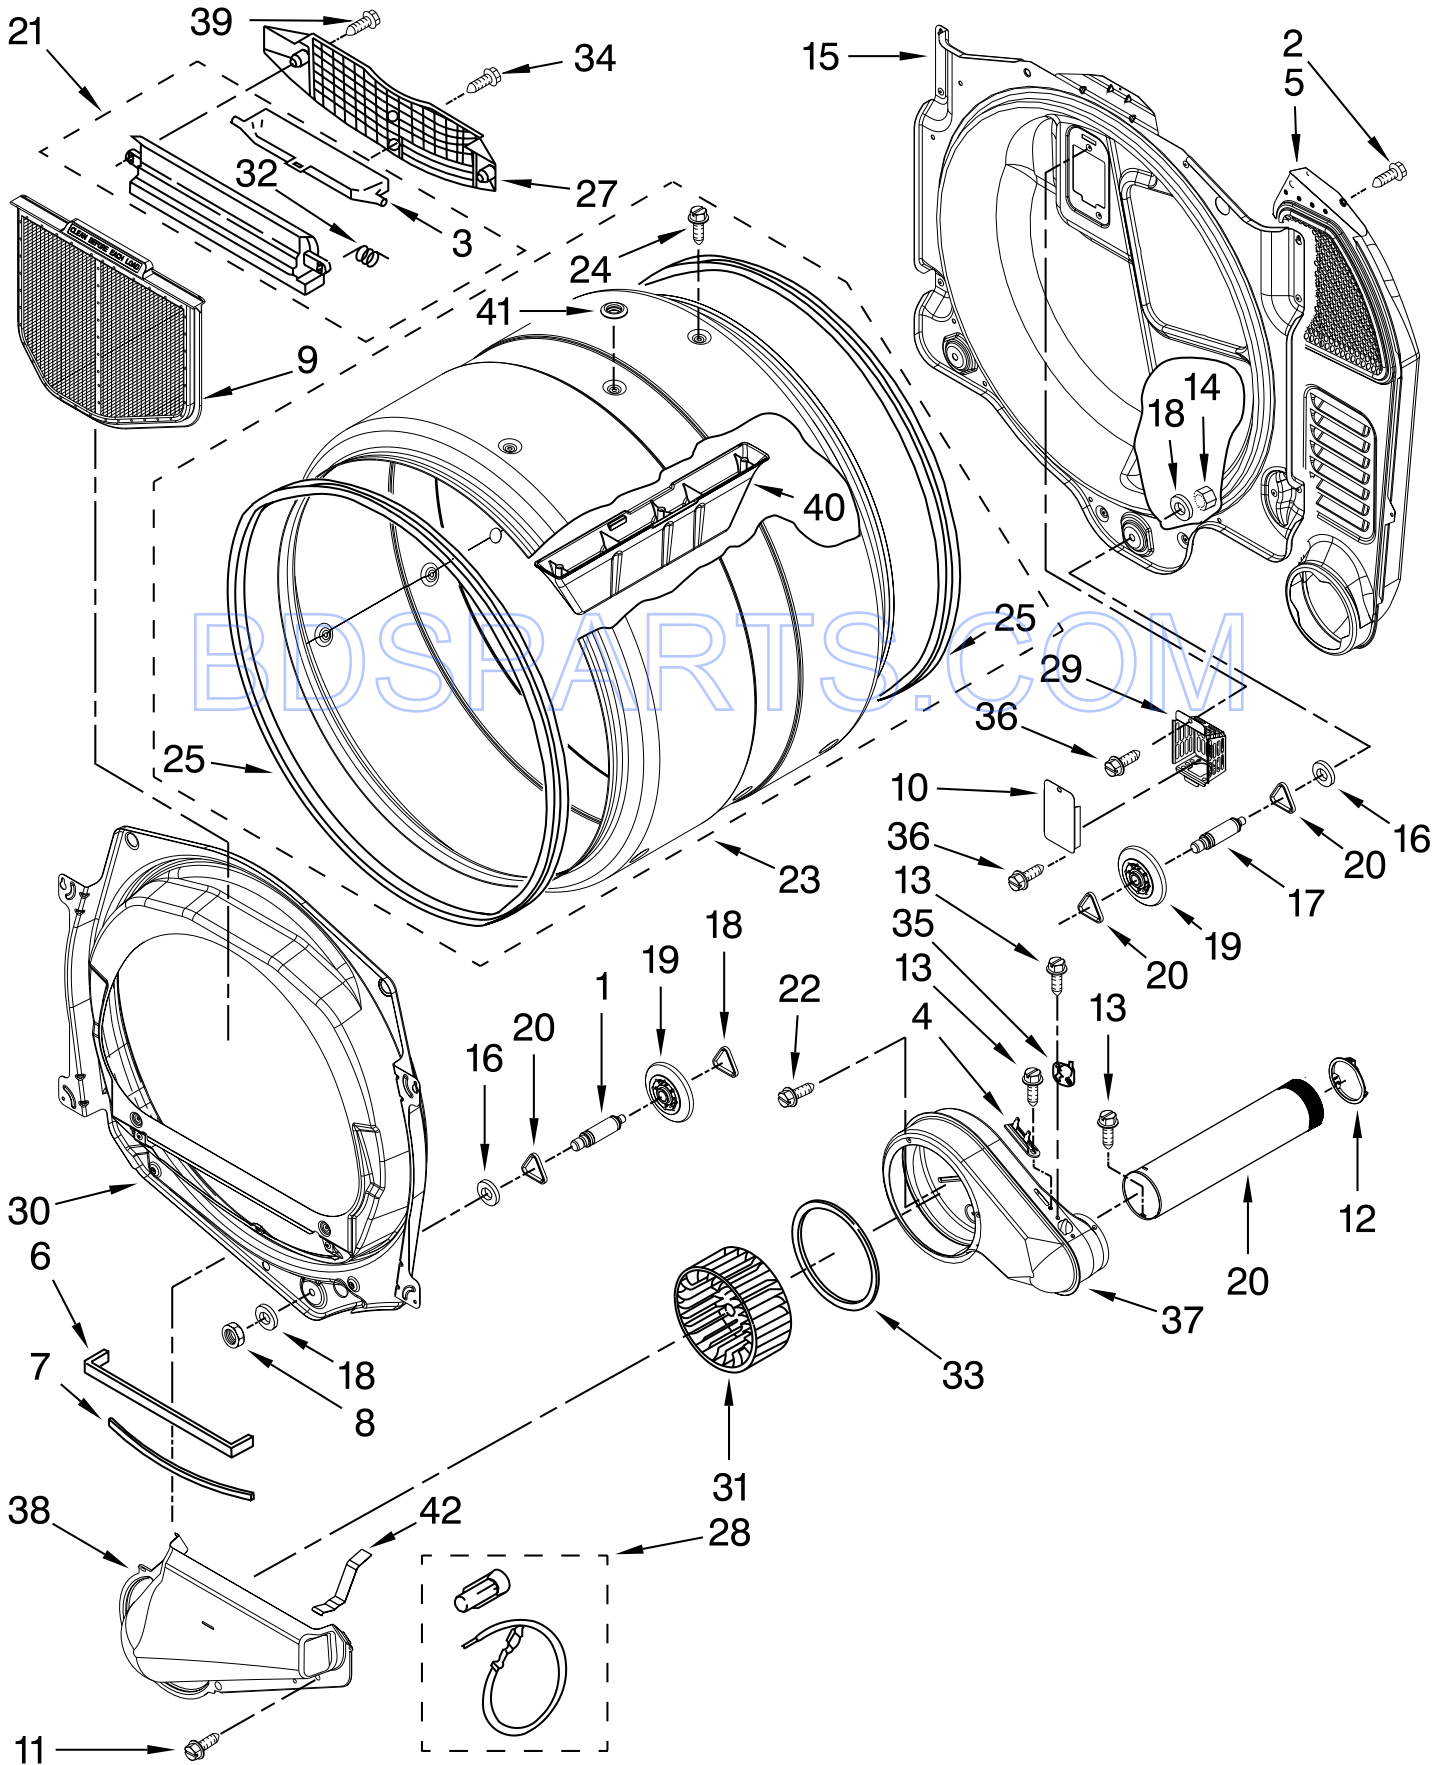

BULKHEAD AND BLOWER PARTS

For Models: MLE20PDAZW0, MLG20PDAWW0, MLG20PRAWW0, MLE20PRAZW0

(White)

(White)

(White)

(White)

FOR ORDERING INFORMATION REFER TO PARTS PRICE LIST

BULKHEAD AND BLOWER PARTS

For Models: MLE20PDAZW0, MLG20PDAWW0, MLG20PRAWW0, MLE20PRAZW0

(White)

(White)

(White)

(White)

Illus. No.	Part No.	DESCRIPTION	Illus. No.	Part No.	DESCRIPTION	Illus. No.	Part No.	DESCRIPTION
1	W10359271	Shaft, R.H. Thread	13	8533971	Screw, 8-18 x 5/16	28	279457	Terminal Wire Kit (For Heater Element Wiring Harness Repair)
2	3390647	Screw, 8-18 x 1/2	14	W10001120	Nut, 3/8-16 (L.H.)	29	W10410531	Bracket, Drum Light
3	W10153413	Door, Lint Screen	15	W10080170	Bulkhead, Rear	30	8565061	Bulkhead, Front
4	3392519	Thermal Fuse (91°C)	16	3387459	Washer, Support	31	W10349492	Wheel, Blower
5		Air Duct Assembly	17	W10359272	Shaft, L.H. Thread	32	3394986	Spring, Lint Screen Door
	697354	PD	18	690997	Ring, Tri	33	697770	Foam-Seal
	3394346	PR	19	W10314171	Roller, Support	34	695240	Screw, 8-18 x 1/2
6	697813	Foam-Seal	20	8563728	Exhaust Pipe	35	8577274	Thermistor
7	697814	Seal, Drum Front	21	W10153423	Housing, Outlet Assembly	36	487909	Screw, 8-15 x 1/2
8	3934666	Nut, 3/8 x 16(R.H.)	22	489463	Screw, 8-18 x 5/8	37	8544362	Housing, Blower
9	W10049370	Lint Screen	23	W10153420	Complete Drum Assembly	38	8066168	Lint Duct Assembly
10	3402841	Lens, Drum Light	24	W10219342	Screw, 8-16 x 3/4	39	3387230	Screw, 10-16 x 1
11	359625	Screw, 8-18 x 1/2	25	W10166807	Seal, Drum	40	W10153409	Baffle, Drum
12	W10344699	Collar-Duct	27	W10153412	Grille, Outlet	41	W10128544	Drum Caplug
						42	W10345456	Clip-Spring

BDS PARTS.COM