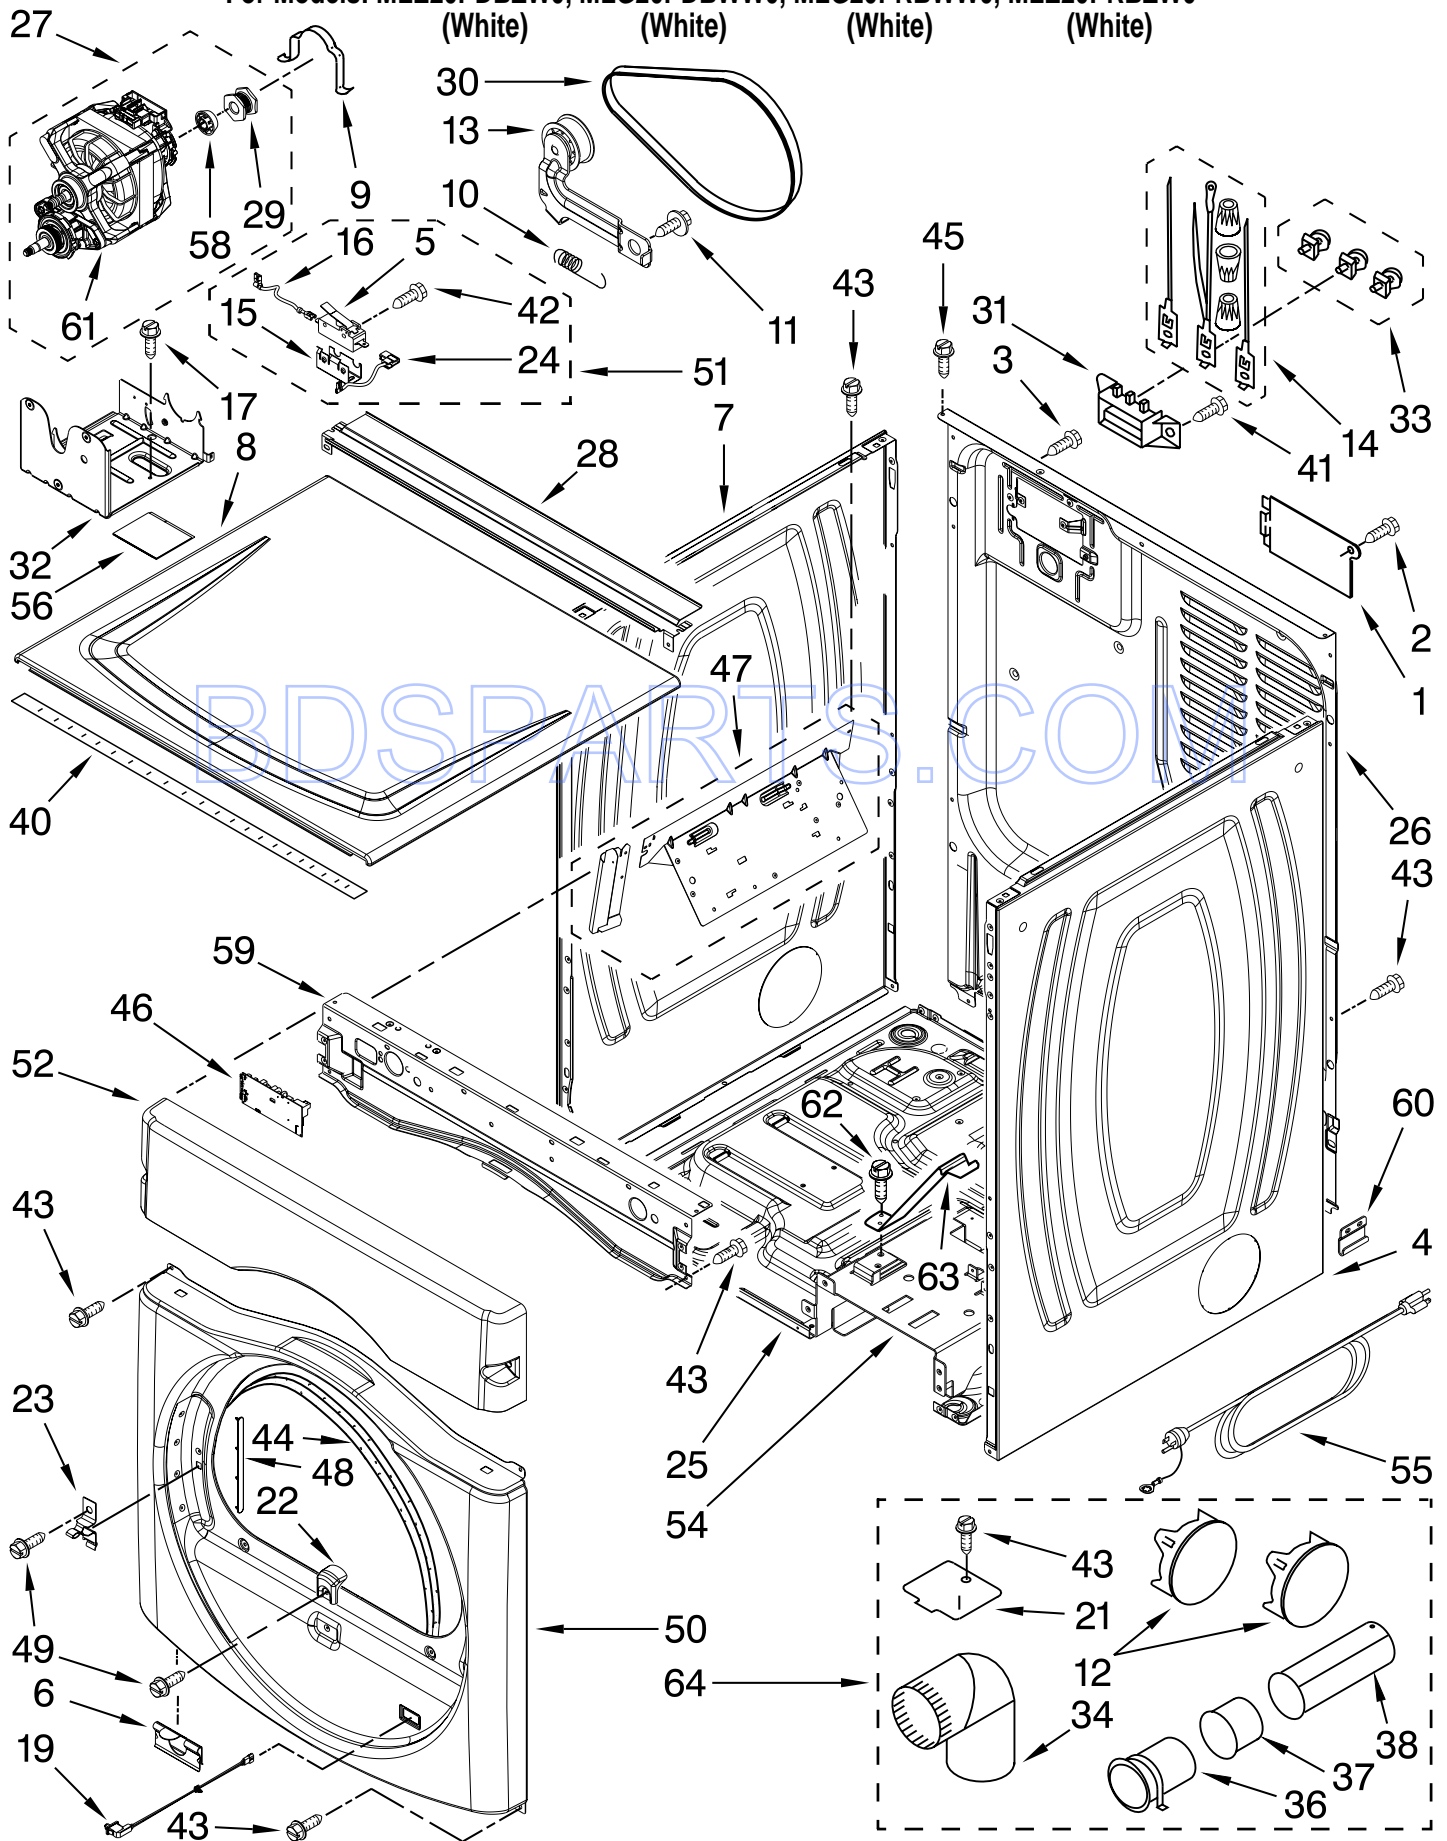

DRYER CABINET PARTS

For Models: MLE20PDBZW0, MLG20PDBWW0, MLG20PRBWW0, MLE20PRBZW0
(White) (White) (White) (White)

FOR ORDERING INFORMATION REFER TO PARTS PRICE LIST

DRYER CABINET PARTS

For Models: MLE20PDBZW0, MLG20PDBWW0, MLG20PRBWW0, MLE20PRBZW0
(White) (White) (White) (White)

Illus. No.	Part No.	DESCRIPTION	Illus. No.	Part No.	DESCRIPTION	Illus. No.	Part No.	DESCRIPTION
1	W10286180	Cover, Terminal Block	25		Base, Cabinet	46	W10376685	Control Board
2	3390814	Screw, 8-18 x 3/8		8565046	PR (Card Reader)	47	8563727	Control Bracket
3	8533974	Screw Ground		W10198309	PD (Coin Drop)	48	8565043	Plug, Strip Front Panel
4	8565048	Panel, Side (R.H.)	26	8565059	Panel, Rear	49	3357011	Screw, 10-16 x 1/2
5	8564010	Switch, Broken Belt	27	W10396034	Motor Assembly 60 HZ.	50	W10117421	Front Panel (Includes Illus. 44)
6	8519459	Clip, Toe Panel	28	W10198224	Bracket, Water Channel	51	W10155571	Switch, Assembly
7	8565054	Panel, Side (L.H.)	29	3394341	Pulley	52	W10198215	Enclosure, CCU Assembly
8	8563730	Top	30	W10131172	Belt, Drive	54	W10133261	Vault Switch, Bracket
9	660658	Clamp, Motor	31	3397659	Block, Terminal	55	W10440461	Power Cord
10	3387374	Spring, Idler	32	W10135695	Bracket, Motor	56	W10212660	Sound Pad, Motor
11	3389420	Retainer, Idler	33	279393	Terminal Block Screw Kit (For Terminal Block	58	3393657	Belt Restrainer
12	697750	Plug, Multivent	34	49026	4" - 90° Elbow	59	8565237	Bracket, Console
13	W10344192	Idler Assembly	36	8563747	Exhaust Pipe & Bracket	60	W10198461	Bracket-Stack
14	279318	Terminal, Brass & Tinned (3) (Includes Item. 33)	37	8563750	Exhaust Pipe (Short)	61	3405160	Belt, Poly V
15	8564011	Bracket, Switch	38	8563749	Exhaust Pipe (Long)	62	693995	Screw, 8-18 x 3/8
16	W10167613	Wire, Belt Switch	40	8318396	Seal-Foam (IEC)	63	W10198376	Bracket, Burner
17	343641	Screw, 8-18 x 1/2	41	8533971	Screw, 8-18 x 5/16	Optional Parts Not Included		
19	W10128087	Assembly, Door Switch	42	W10002600	Screw, 6-20 x 1.00	Dryer Exhaust Kit (For Side & Bottom Venting)		
21	8066115	Cover-Plate	43	3390647	Screw, 8-18 x 1/2	64 279818 White		
22	8580015	Ramp, Door	44	3387242	Seal, Front Panel			
23	8565122	Strike, Door	45	3393008	Screw, 10-16 x 1/2			
24	8539892	Wire-Motor To-Belt-Switch