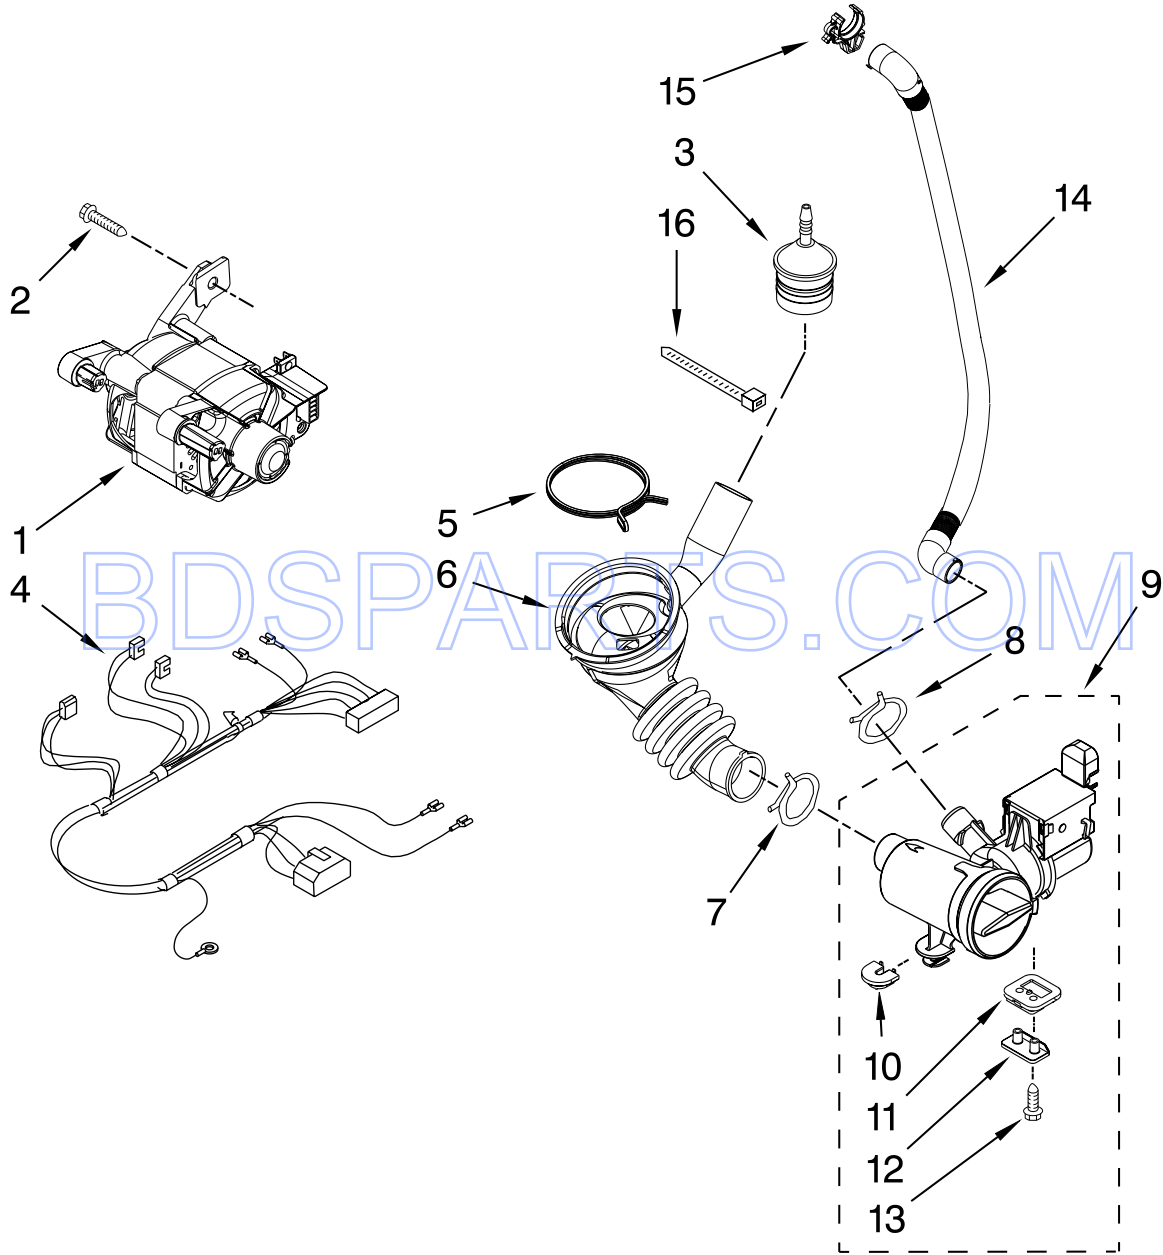

PUMP AND MOTOR PARTS

For Models: MLE20PDBZW0, MLG20PDBWW0, MLG20PRBWW0, MLE20PRBZW0
(White) (White) (White) (White)

Illus. No.	Part No.	DESCRIPTION
1	W10171927	Motor, Drive
2	8540134	Bolt, Motor
3	W10405608	Air Trap (Includes Item 16)
4	W10201879	Harness, Motor
5	8181734	Clamp

Illus. No.	Part No.	DESCRIPTION
6	8540012	Hose, Tub to Pump
7	370448	Clamp, Hose
8	356138	Clamp, Drain Hose
9	W10130913	Pump (Complete)
10	W10034820	Foot, Rubber (Slider)
11	W10034830	Foot, Rubber (Lock)

Illus. No.	Part No.	DESCRIPTION
12	8540033	Cap, Lock Foot
13	8533964	Screw, 10-16 x 1.25
14	W10272563	Hose, Drain- Inner
15	W10003290	Retainer, Drain Hose
16	2262071	Cable Tie

FOR ORDERING INFORMATION REFER TO PARTS PRICE LIST