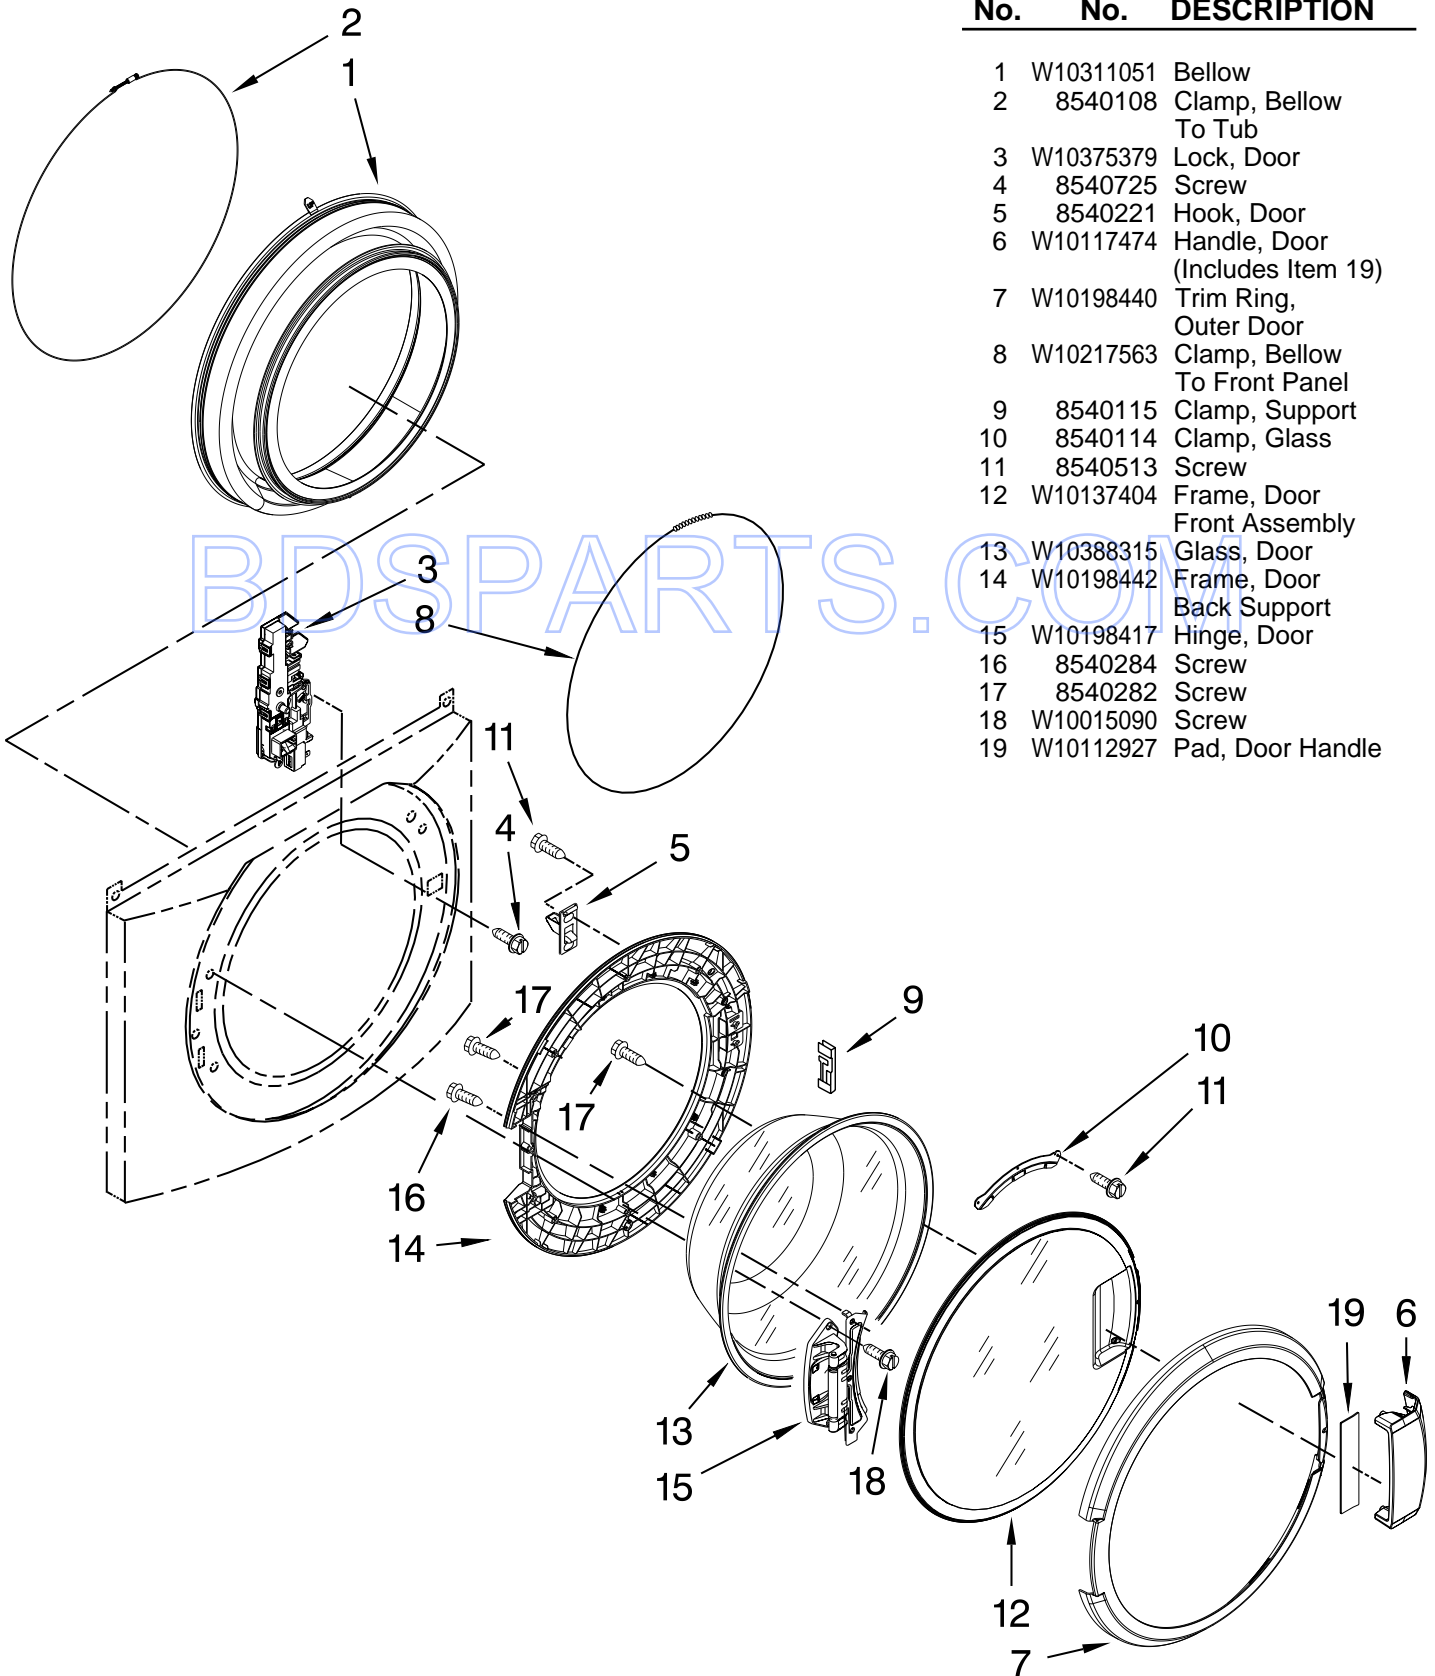

WASHER DOOR PARTS

For Models: MLE20PDBZW0, MLG20PDBWW0, MLG20PRBWW0, MLE20PRBZW0
(White) (White) (White) (White)

Illus. No.	Part No.	DESCRIPTION

1	W10311051	Bellow
2	8540108	Clamp, Bellow To Tub
3	W10375379	Lock, Door
4	8540725	Screw
5	8540221	Hook, Door
6	W10117474	Handle, Door (Includes Item 19)
7	W10198440	Trim Ring, Outer Door
8	W10217563	Clamp, Bellow To Front Panel
9	8540115	Clamp, Support
10	8540114	Clamp, Glass
11	8540513	Screw
12	W10137404	Frame, Door Front Assembly
13	W10388315	Glass, Door
14	W10198442	Frame, Door Back Support
15	W10198417	Hinge, Door
16	8540284	Screw
17	8540282	Screw
18	W10015090	Screw
19	W10112927	Pad, Door Handle

FOR ORDERING INFORMATION REFER TO PARTS PRICE LIST