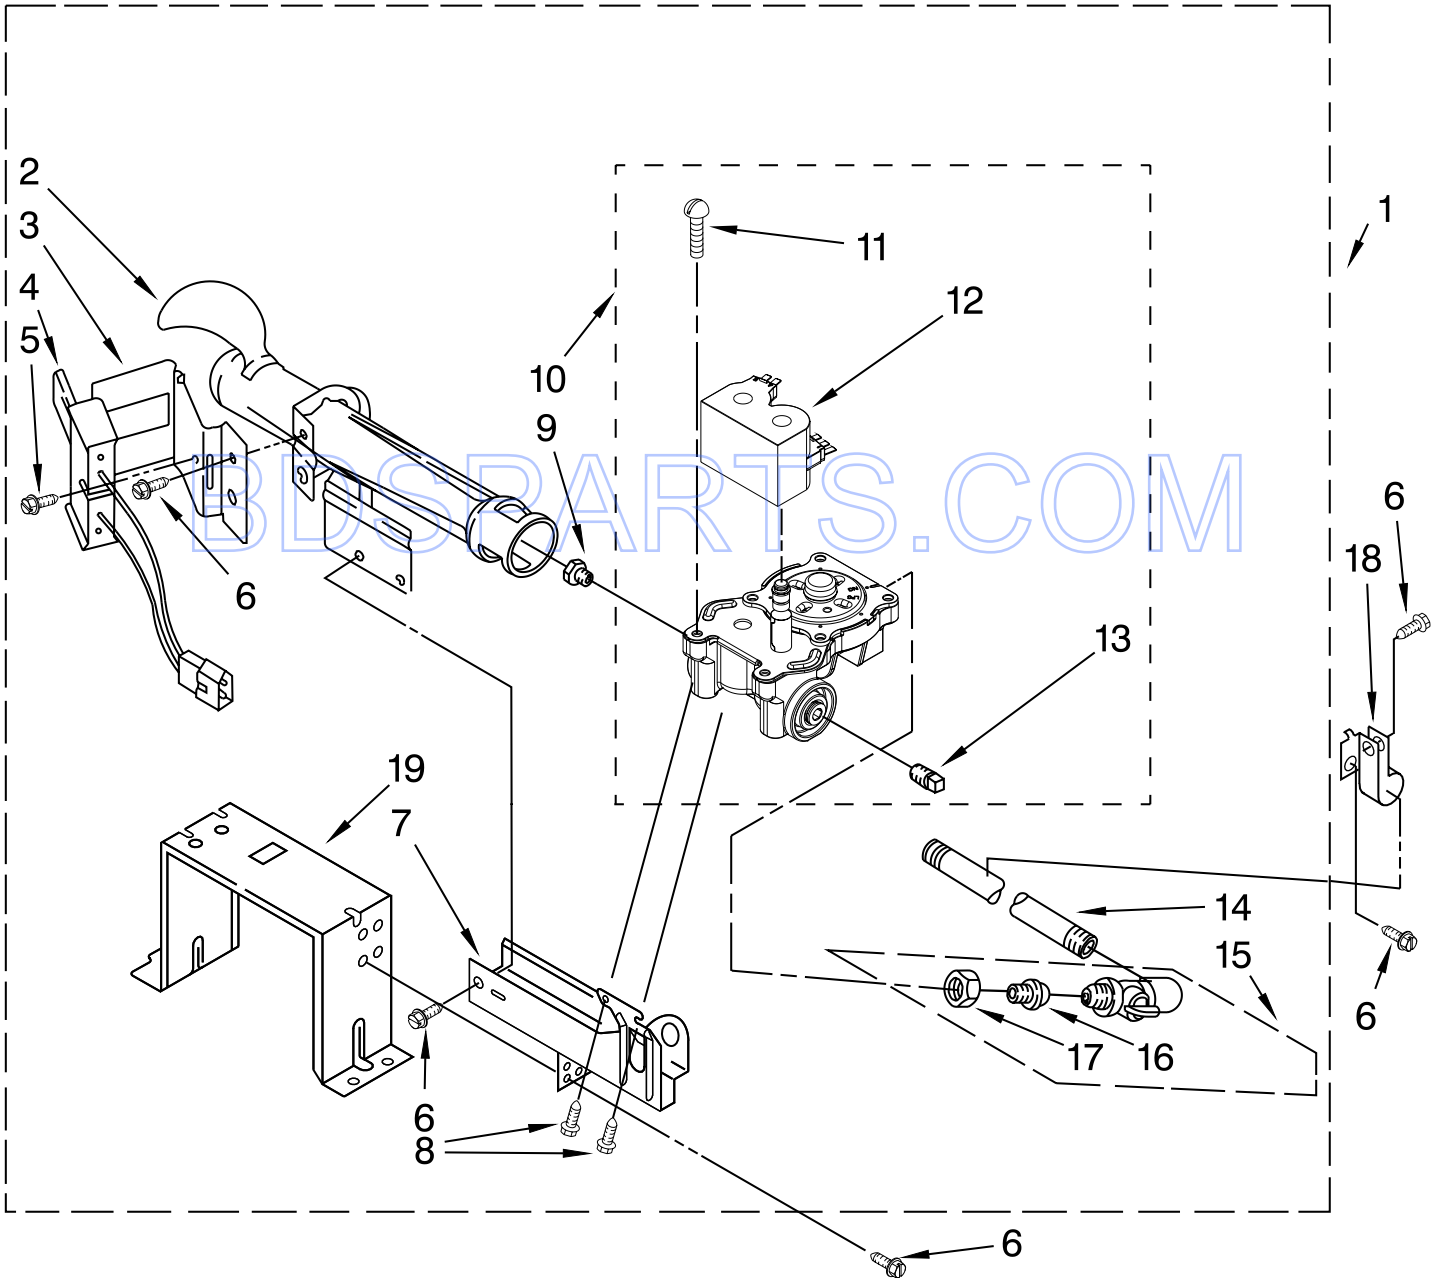

DRYER BURNER ASSEMBLY PARTS

For Models: MLE20PDBZW0, MLG20PDBWW0, MLG20PRBWW0, MLE20PRBZW0
(White) (White) (White) (White)

USE WITH TYPE 1 – NATURAL, TYPE 2 – MIXED,
AND TYPE 4 – LIQUEFIED PROPANE AND BUTANE GASES

FOR ORDERING INFORMATION REFER TO PARTS PRICE LIST

DRYER BURNER ASSEMBLY PARTS

For Models: MLE20PDBZW0, MLG20PDBWW0, MLG20PRBWW0, MLE20PRBZW0
(White) (White) (White) (White)

USE WITH TYPE 1 – NATURAL, TYPE 2 – MIXED,
AND TYPE 4 – LIQUEFIED PROPANE AND BUTANE GASES

Illus. No.	Part No.	DESCRIPTION
1	W10400668	Burner Assembly 60 Hz. (Type 1, 2 & 3) (Copreci)
2	688617	Tube, Burner
3	694298	Bracket, Ignitor
4	686590	Ignitor
5	3393909	Screw & Washer (8-32 x 5/8)
6	343641	Screw, 10-16 x 1/2
7	3389871	Base, Burner
8	3387057	Screw, 10-16 x 1/2
9		Orifice, Burner
	234870	Type 1
	234868	Type 2
10	W10299939	Valve, Gas 60 Hz. (Complete)
11	326049536	Screw, Coil
12	W10328463	Coil, 60 Hz.
13	W10295523	Plug, Pipe
14	W10110395	Pipe, Gas Supply
15	697441	Valve & Union Shut-Off
16	3393767	Pipe, Tail
17	233076	Nut, Compression
18	3387561	Clamp, Pipe
19	3389889	Bracket, Support

Following Parts Not Illustrated

W10436933RE Conversion Kit
(Type 1 and 2)
to Type (4) L.P.G.