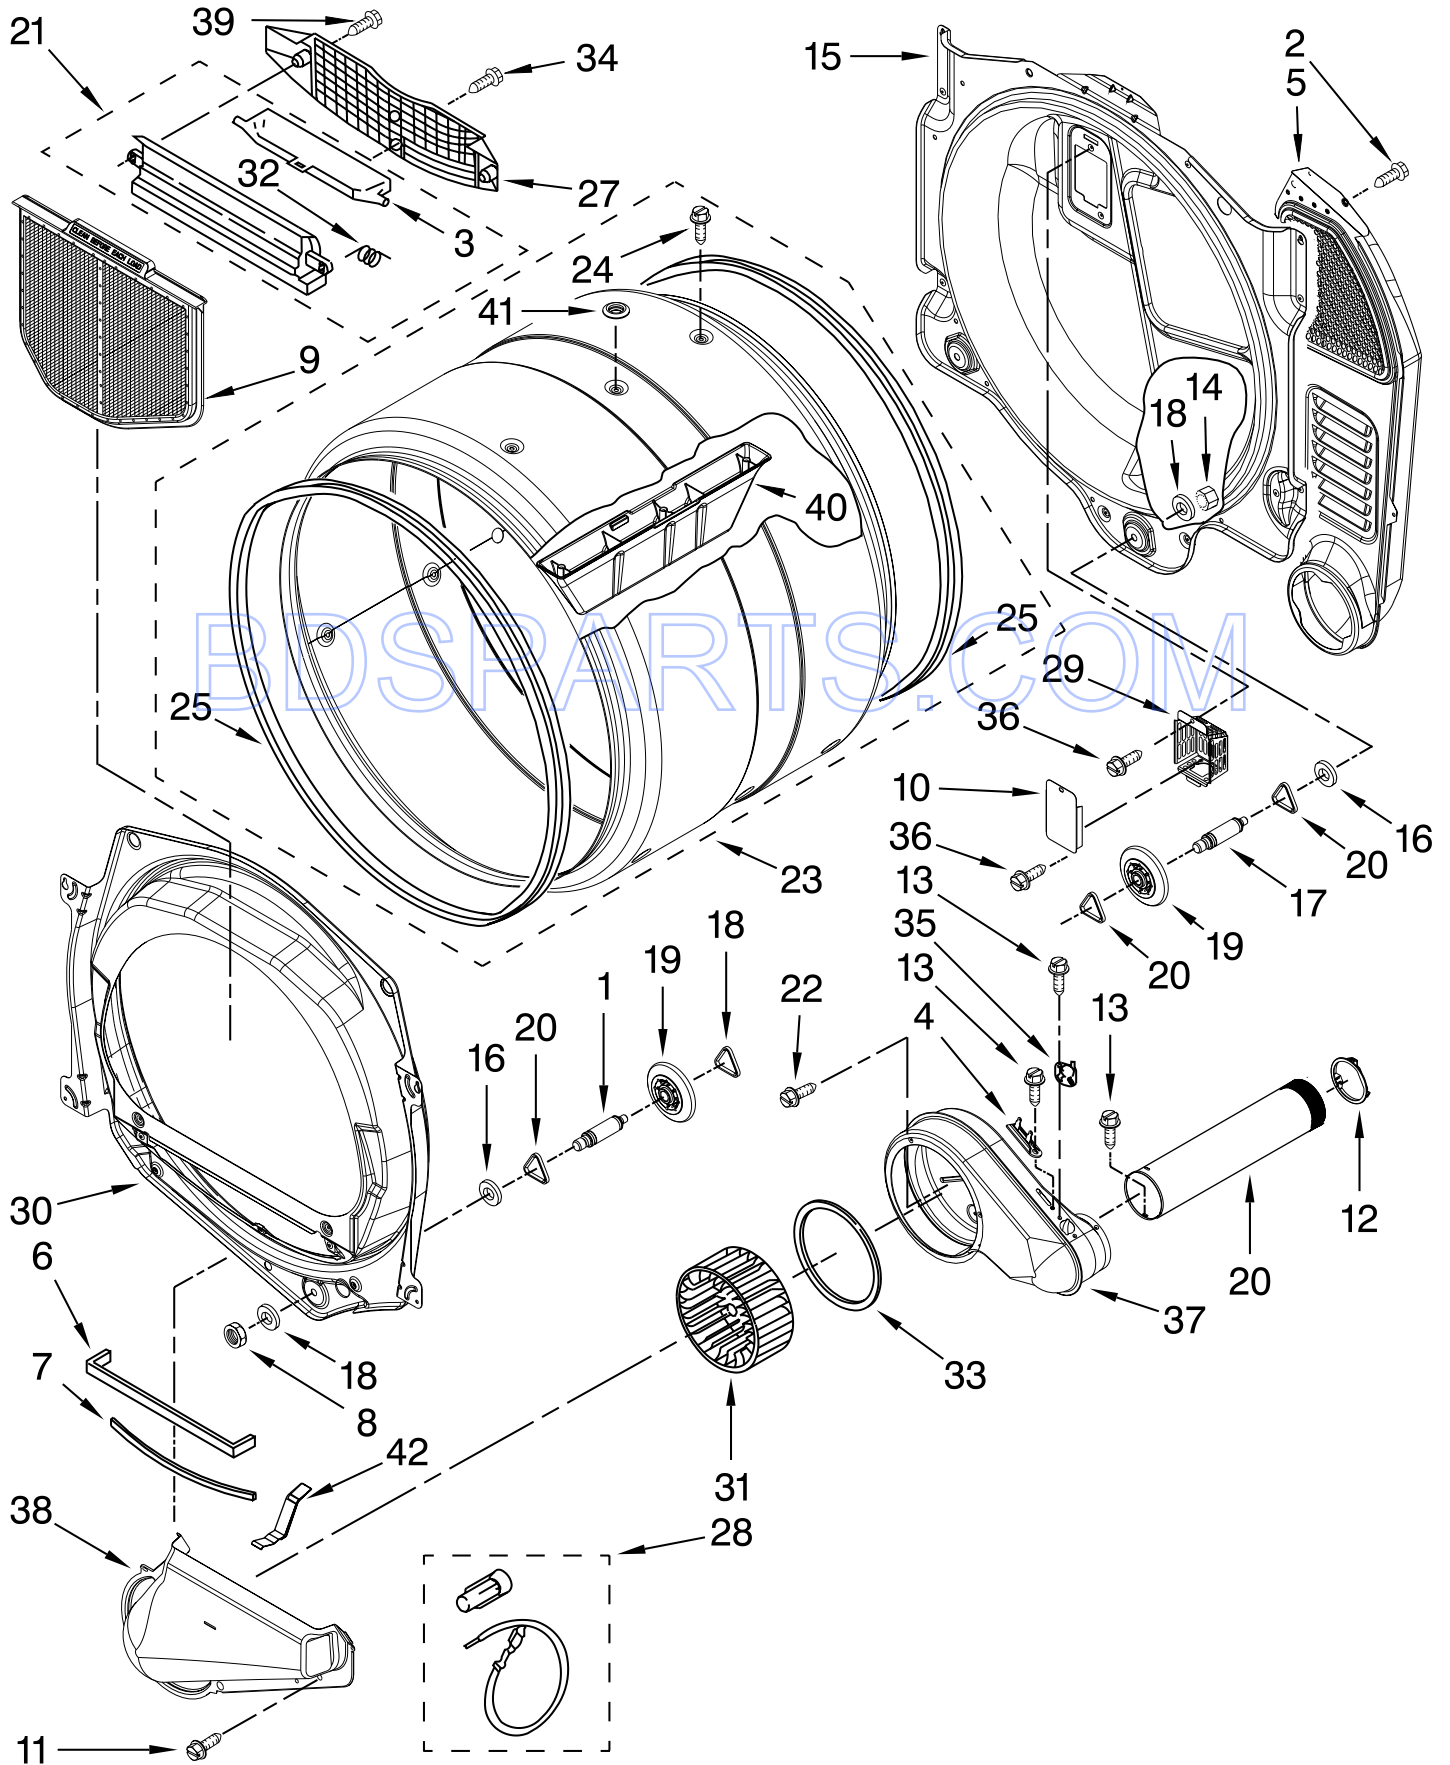

BULKHEAD AND BLOWER PARTS

For Models: MLE20PDBZW0, MLG20PDBWW0, MLG20PRBWW0, MLE20PRBZW0
(White) (White) (White) (White)

FOR ORDERING INFORMATION REFER TO PARTS PRICE LIST

BULKHEAD AND BLOWER PARTS

For Models: MLE20PDBZW0, MLG20PDBWW0, MLG20PRBWW0, MLE20PRBZW0
(White) (White) (White) (White)

Illus. No.	Part No.	DESCRIPTION
1	W10359271	Shaft, R.H. Thread
2	3390647	Screw, 8-18 x 1/2
3	W10153413	Door, Lint Screen
4	3392519	Thermal Fuse (91°C)
5		Air Duct Assembly
	697354	PD
	3394346	PR
6	697813	Foam-Seal
7	697814	Seal, Drum Front
8	3934666	Nut, 3/8 x 16(R.H.)
9	W10049370	Lint Screen
10	3402841	Lens, Drum Light
11	359625	Screw, 8-18 x 1/2
12	W10344699	Collar-Duct
13	8533971	Screw, 8-18 x 5/16
14	W10001120	Nut, 3/8-16 (L.H.)
15	W10080170	Bulkhead, Rear
16	3387459	Washer, Support
17	W10359272	Shaft, L.H. Thread
18	690997	Ring, Tri
19	W10314171	Roller, Support
20	8563728	Exhaust Pipe
21	W10153423	Housing, Outlet Assembly
22	489463	Screw, 8-18 x 5/8
23	W10153420	Complete Drum Assembly
24	W10219342	Screw, 8-16 x 3/4
25	W10166807	Seal, Drum
27	W10153412	Grille, Outlet
28	279457	Terminal Wire Kit (For Heater Element Wiring Harness Repair)
29	W10410531	Bracket, Drum Light
30	8565061	Bulkhead, Front
31	W10349492	Wheel, Blower
32	3394986	Spring, Lint Screen Door
33	697770	Foam-Seal
34	695240	Screw, 8-18 x 1/2
35	8577274	Thermistor
36	3390647	Screw, 8-18 x 1/2
37	8544362	Housing, Blower
38	8066168	Lint Duct Assembly
39	3387230	Screw, 10-16 x 1
40	W10153409	Baffle, Drum
41	W10128544	Drum Caplug
42	W10345456	Clip-Spring

BDSF PARTS.COM