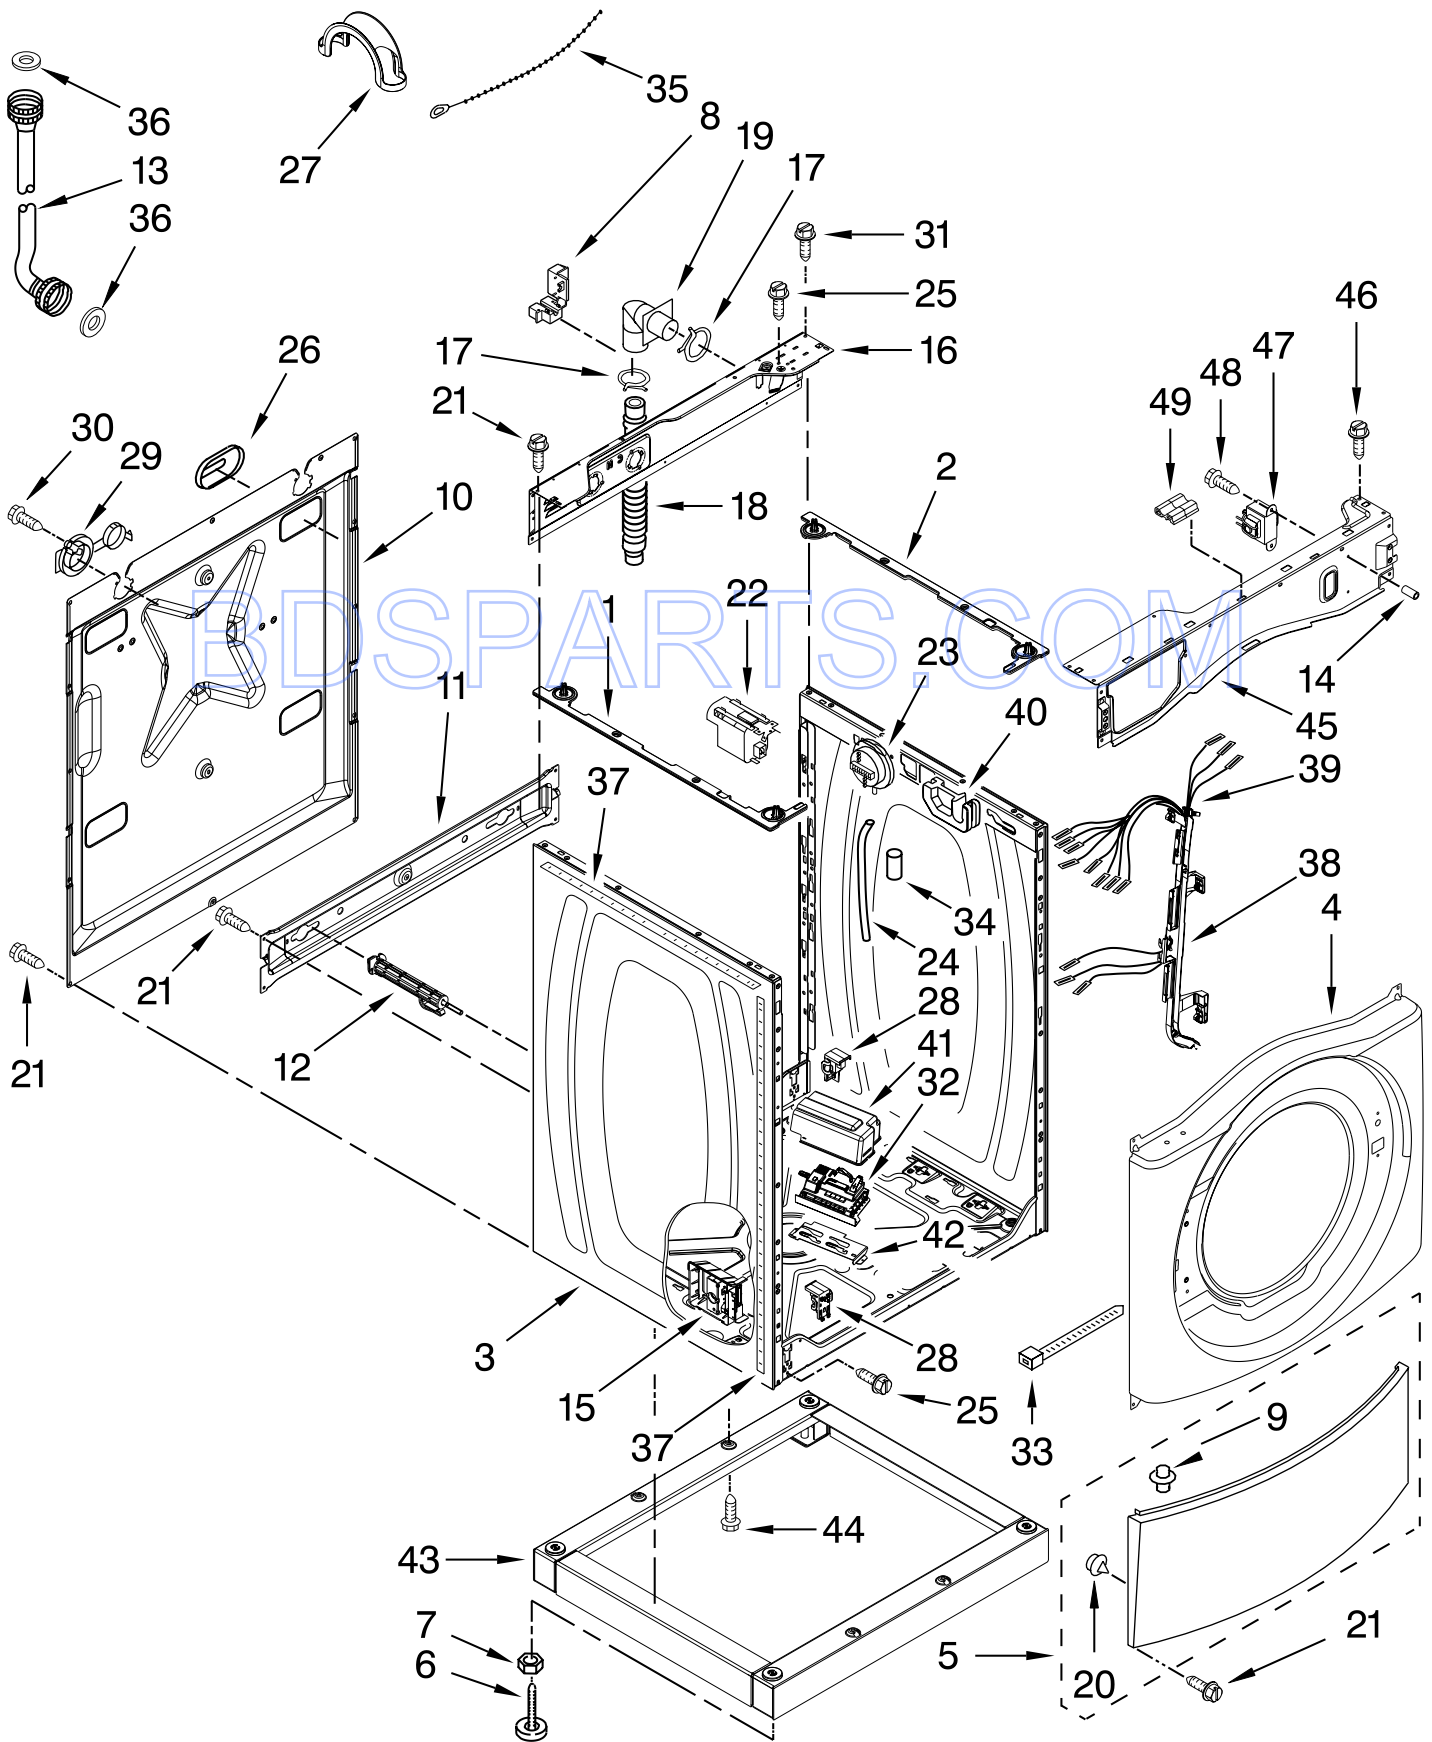

WASHER CABINET PARTS

For Models: MLE20PDBZW0, MLG20PDBWW0, MLG20PRBWW0, MLE20PRBZW0
(White) (White) (White) (White)

FOR ORDERING INFORMATION REFER TO PARTS PRICE LIST

WASHER CABINET PARTS

For Models: MLE20PDBZW0, MLG20PDBWW0, MLG20PRBWW0, MLE20PRBZW0
(White) (White) (White) (White)

Illus. No.	Part No.	DESCRIPTION	Illus. No.	Part No.	DESCRIPTION	Illus. No.	Part No.	DESCRIPTION
1	W10405229	Rail-Spacer, Left	22	W10339736	Filter, Interference	39	W10330830	Harness, Main Wiring
2	W10405223	Rail-Spacer, Right						Includes Item 38
3	W10225458	Cabinet	23	W10292407	Switch, Pressure			And The Following
4	W10306505	Panel, Front	24	8540294	Hose, Pressure Switch			Cable Sets:
5	8540813	Toe Panel						(Not Illustrated)
6	W10245373	Foot, Leveling	25	8540479	Screw, Grounding	W10342200		CCU To Cold Fill
7	3359452	Nut, Lock	26	8540268	Cover, Transport			Valve (4 Pole)
8	W10110676	Strain Relief, Power Cord	27	8577378	U-Bend, Drain Hose	W10342201		CCU To Hot Fill
9	8518891	Rivet	28	W10085220	Microswitch			Valve (2 Pole)
10	W10258342	Panel, Rear	29	8540728	Sleeve, Cord Support	W10342210		CCU To MCU - Power
11	W10189659	Brace, Transport						(2 Pole)
12	W10251449	Bolt, Shipping	30	8540727	Screw, 3 x 8 mm	W10342214		CCU TO MCU-Serial
13		Hose, Water Inlet	31	8540329	Screw			Communication
	W10194208	Cold Water	32	W10487818	Microcomputer, Machine Control			(3 Pole)
	8571378	Hot Water				W10342208		Door Lock - Power
14	W10018050	CAPLUG	33	3429563	Cable Tie	40	8540643	Bracket, Spring
15	W10384849	Motor Control Unit	34	2161302	Sleeve, Pressure Switch Hose	41	W10405233	Cover, CCU
16	W10244560	Brace, Rear				42	W10198280	Bracket, CCU
17	356138	Clamp, Hose	35	3347868	Cable Tie	43	W10103350	Pedestal, Commercial
18	W10106460	Hose, Drain-Outer	36	3976300	Washer, Water Inlet Hose			Screw, 12-14 x 5/8
19	W10003260	Connector, Hose Outlet				44	3400111	Bracket, Console
20	238614	Bumper	37	8318396	Seal, Foam-IEC	45	W10294428	Screw, 8-18 x 5/8
21	W10015090	Screw, 8-18 x 5/8	38	W10168546	Harness Channel, Side Front	46	W10015090	Transformer, 120 To 22.5 VAC
						47	W10198388	Screw, 8-18 x 7/16
						48	8540329	Retainer-Base
						49	W10198373