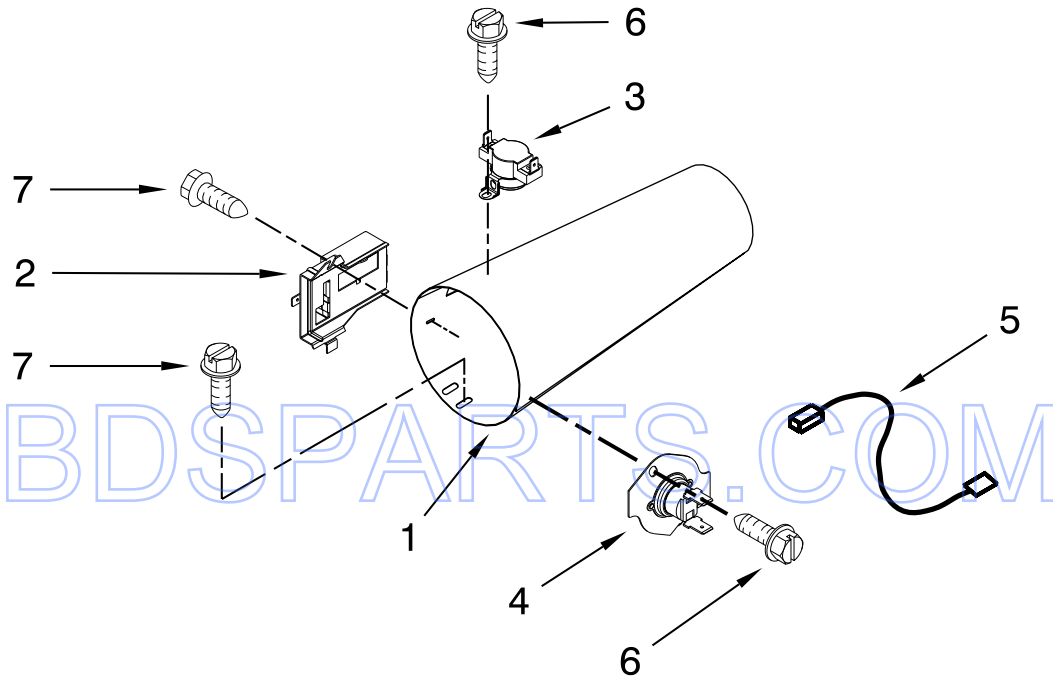

DRYER HEATING PARTS – GAS

For Models: MLE20PDBZW0, MLG20PDBWW0, MLG20PRBWW0, MLE20PRBZW0
(White) (White) (White) (White)

Illus. No.	Part No.	DESCRIPTION
1	8573824	Funnel-Burner
2	338906	Radiant Sensor
3	3391912	Thermostat, High Limit
4	8573713	Thermal Cut-Off (Includes Item #3)
5	3401707	Jumper TCO, High Limit
6	90767	Screw, 8-18 x 3/8
7	3390647	Screw, 8-18 x 1/2