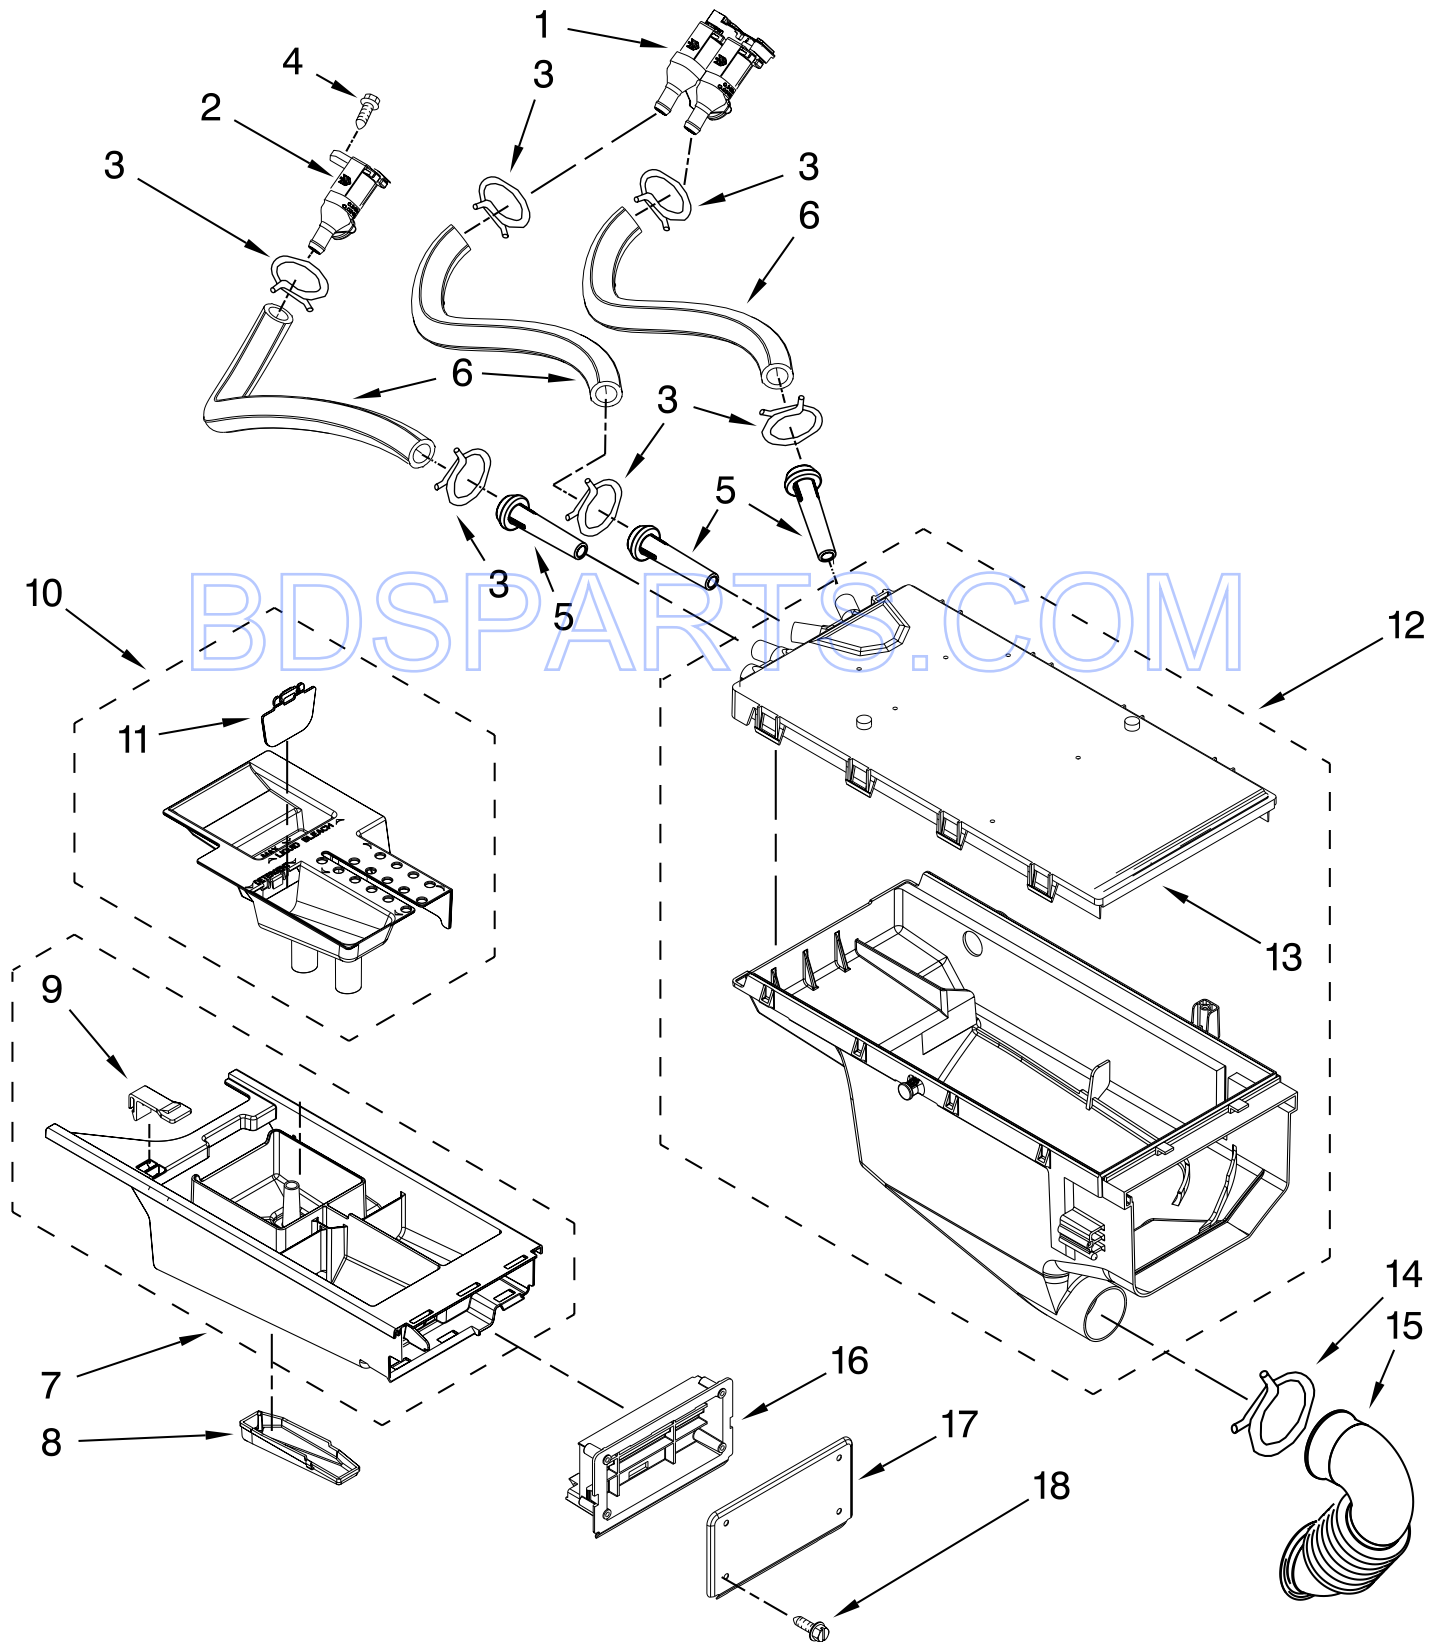

DISPENSER PARTS

For Models: MLE20PDBZW0, MLG20PDBWW0, MLG20PRBWW0, MLE20PRBZW0
(White) (White) (White) (White)

FOR ORDERING INFORMATION REFER TO PARTS PRICE LIST

DISPENSER PARTS

For Models: MLE20PDBZW0, MLG20PDBWW0, MLG20PRBWW0, MLE20PRBZW0
(White) (White) (White) (White)

Illus. No.	Part No.	DESCRIPTION
1	W10212596	Valve, Water Inlet (Double)
2	W10212598	Valve, Water Inlet (Single)
3	370450	Clamp, Hose
4	W10137456	Screw
5	8183181	Nozzle, Inlet
6	W10212611	Hose, Valve To Dispenser
7	W10376660	Drawer, Detergent
8	8540399	Cover, Detergent Drawer
9	W10198458	Tab, Drawer Release
10	W10407371	Siphon, Bleach/Softener
11	W10298953	Door, Living Hinge
12	W10212603	Dispenser, Outer Housing
13	W10212604	Plate, Distribution
14	8281276	Clamp, Hose
15	8540063	Hose, Dispenser To Tub
16	W10405607	Handle, Drawer
17	W10198450	Cover, Handle
18	W10137456	Screw, 8-18 x 1/2

BDSPARTS.COM