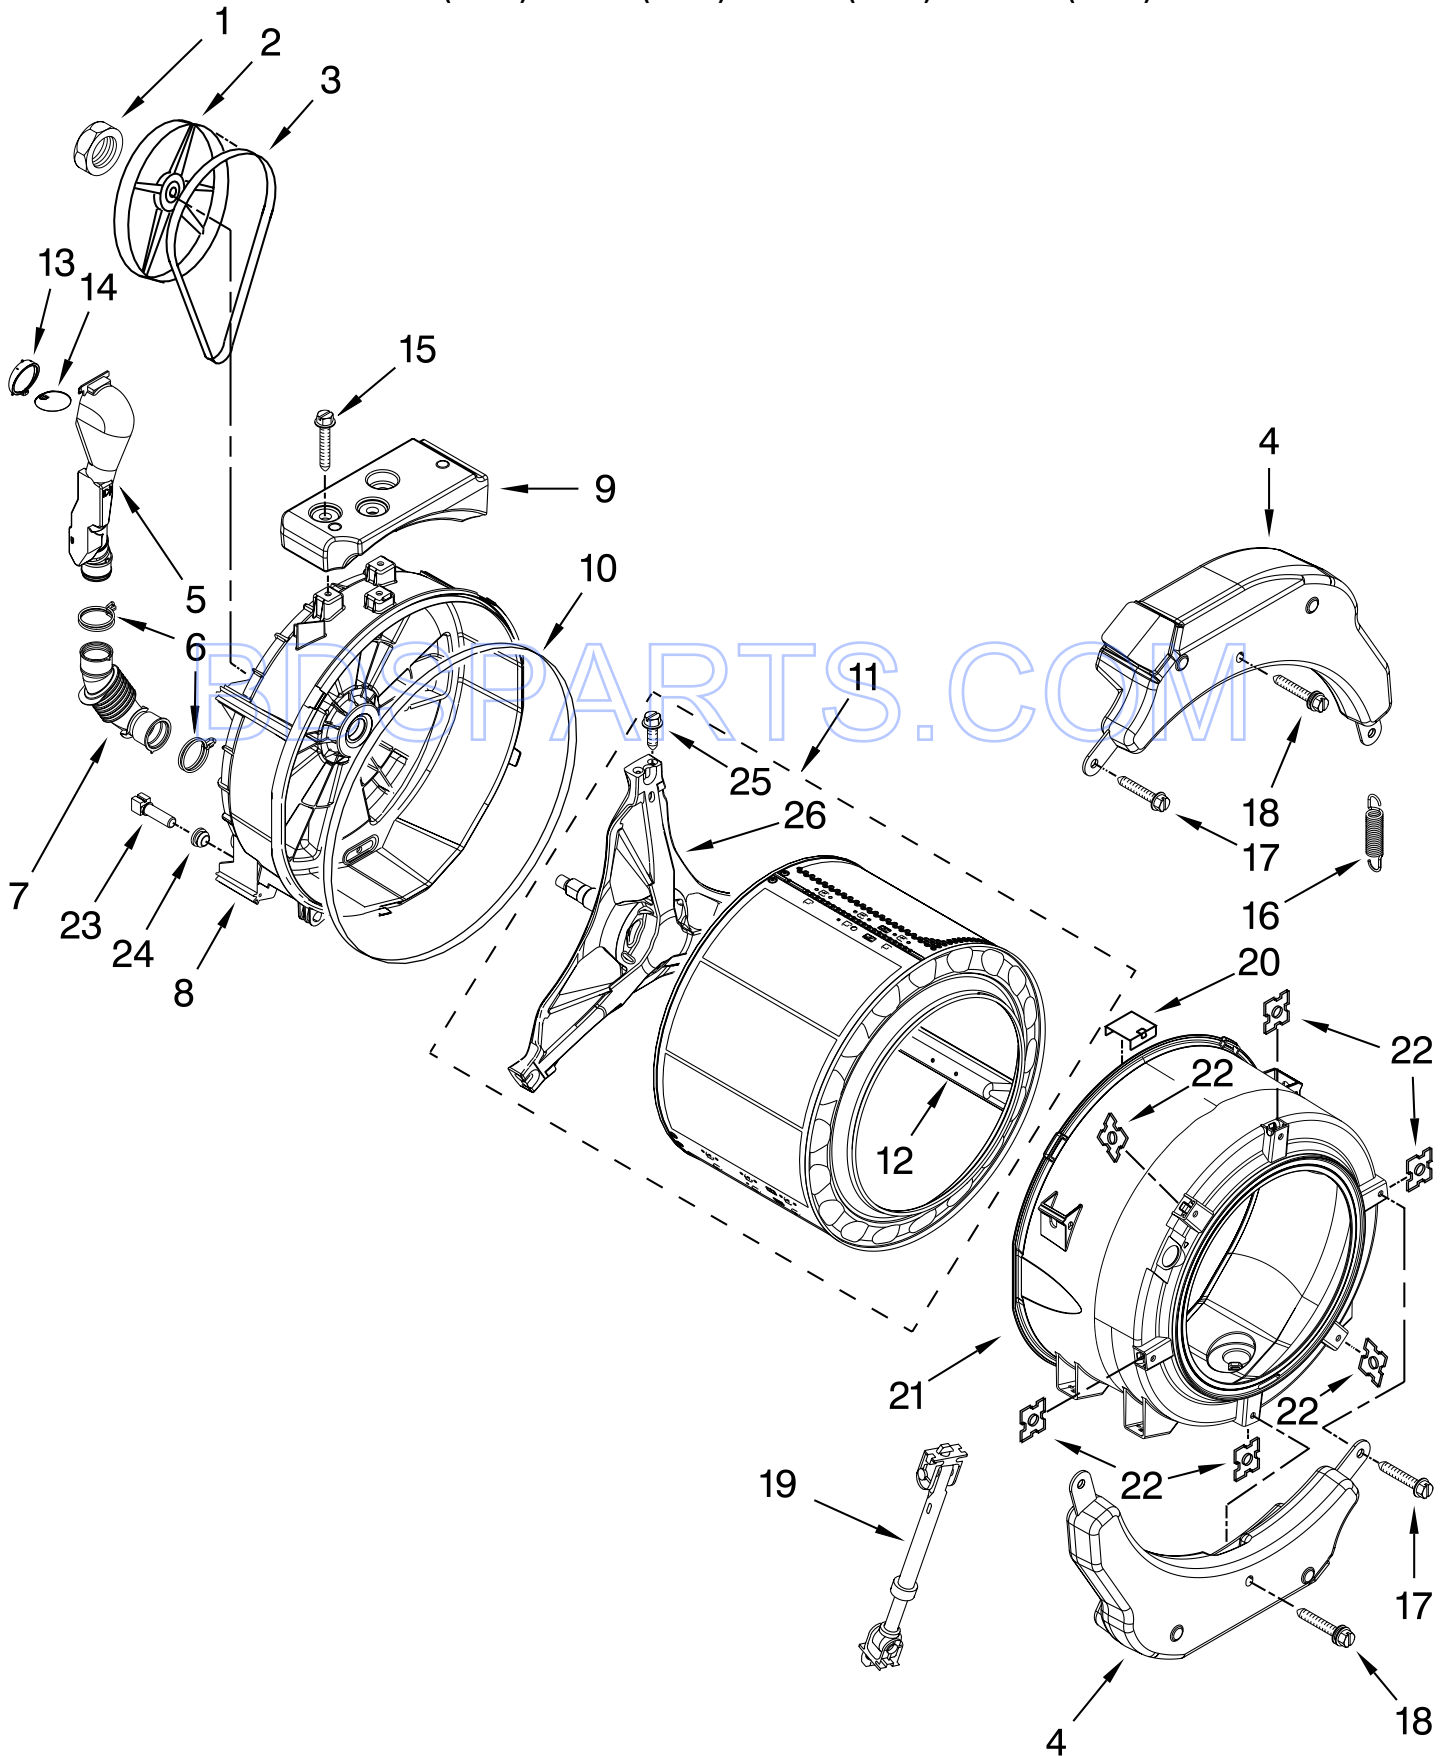

TUB AND BASKET PARTS

For Models: MLE20PDBZW0, MLG20PDBWW0, MLG20PRBWW0, MLE20PRBZW0
(White) (White) (White) (White)

FOR ORDERING INFORMATION REFER TO PARTS PRICE LIST

TUB AND BASKET PARTS

For Models: MLE20PDBZW0, MLG20PDBWW0, MLG20PRBWW0, MLE20PRBZW0
(White) (White) (White) (White)

Illus. No.	Part No.	DESCRIPTION
1	8533999	Nut, Pulley
2	8540088C	Pulley
3	W10260319	Belt, Drive
4	W10223198	Counterweight, Front
5	W10142720	Pipe, Ventilation
6	8540010	Clamp, Vent Hose
7	8540019	Hose, Exhaust
8	W10303574	Tub, Rear (Includes Items 10 & 22)
9	W10200747	Counterweight, Rear
10	8540090	Gasket, Tub
11	W10303571	Basket, Complete
12	W10118982	Baffle, Tub
13	W10142721	Connector – Ventilation
14	W10142722	Flap – Ventilation
15	W10246531	Screw, Rear Counterweight
16	W10010360	Spring, Suspension (Set Of 2)
17	W10094780	Bolt, Counterweight
18	W10259288	Bolt Assembly, Counterweight Center Hole
19	W10015830	Shock Absorber
20	8540092	Clamp, Tub
21	W10266965	Tub, Front (Includes Items 10 & 22)
22	8540072	Nut, Push-In
23	W10176659	Negative Thermistor Control
24	8540766	Seal, Rubber
25	8540382	Screw
26	8540342	Crosspiece Assembly

BDS PARTS.COM