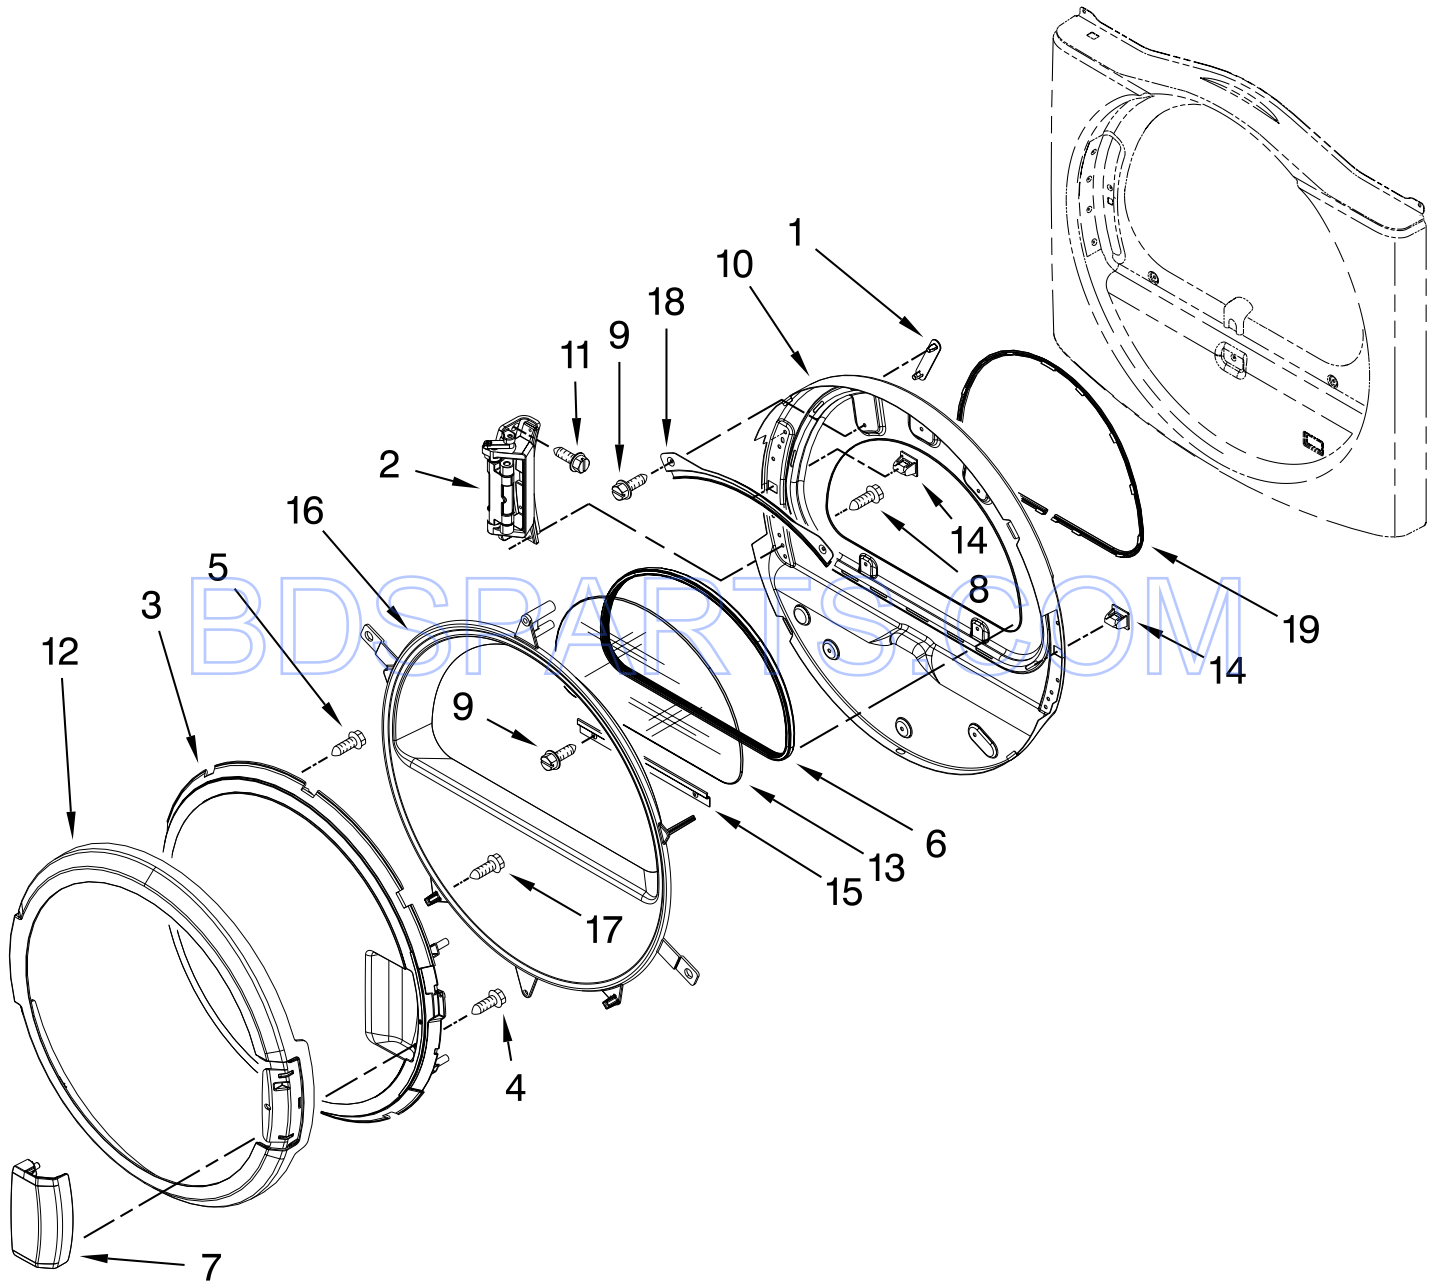

DRYER DOOR PARTS

For Models: MLE20PDBZW0, MLG20PDBWW0, MLG20PRBWW0, MLE20PRBZW0
(White) (White) (White) (White)

Illus. No.	Part No.	DESCRIPTION
1	8565119	Hinge Hole Cover (Inner Door)
2	W10304672	Door Hinge Assembly
3	W10137467	Assembly, Door Intermediate
4	9742177	Screw, 8-18 x 5/8
5	3400618	Screw, 6-32 x 3/8
6	8579663	Seal, Window
7	W10112976	Handle, Door

Illus. No.	Part No.	DESCRIPTION
8	W10159996	Screw, 10-24 x 3/64
9	3393258	Screw
10	W10421899	Door Assembly (Inner) (Includes Illus. 1, 14 & 19)
11	355515	Screw, 8-18 x 11/16

Illus. No.	Part No.	DESCRIPTION
12	W10112916	Door, Outer Ring
13	W10286878	Window
14	690081	Door Catch Assembly
15	8519354	Retainer-Lower
16	8580059	Door, Intermediate
17	8534022	Screw
18	8519356	Retainer, Upper
19	W10407973	Door Seal

FOR ORDERING INFORMATION REFER TO PARTS PRICE LIST