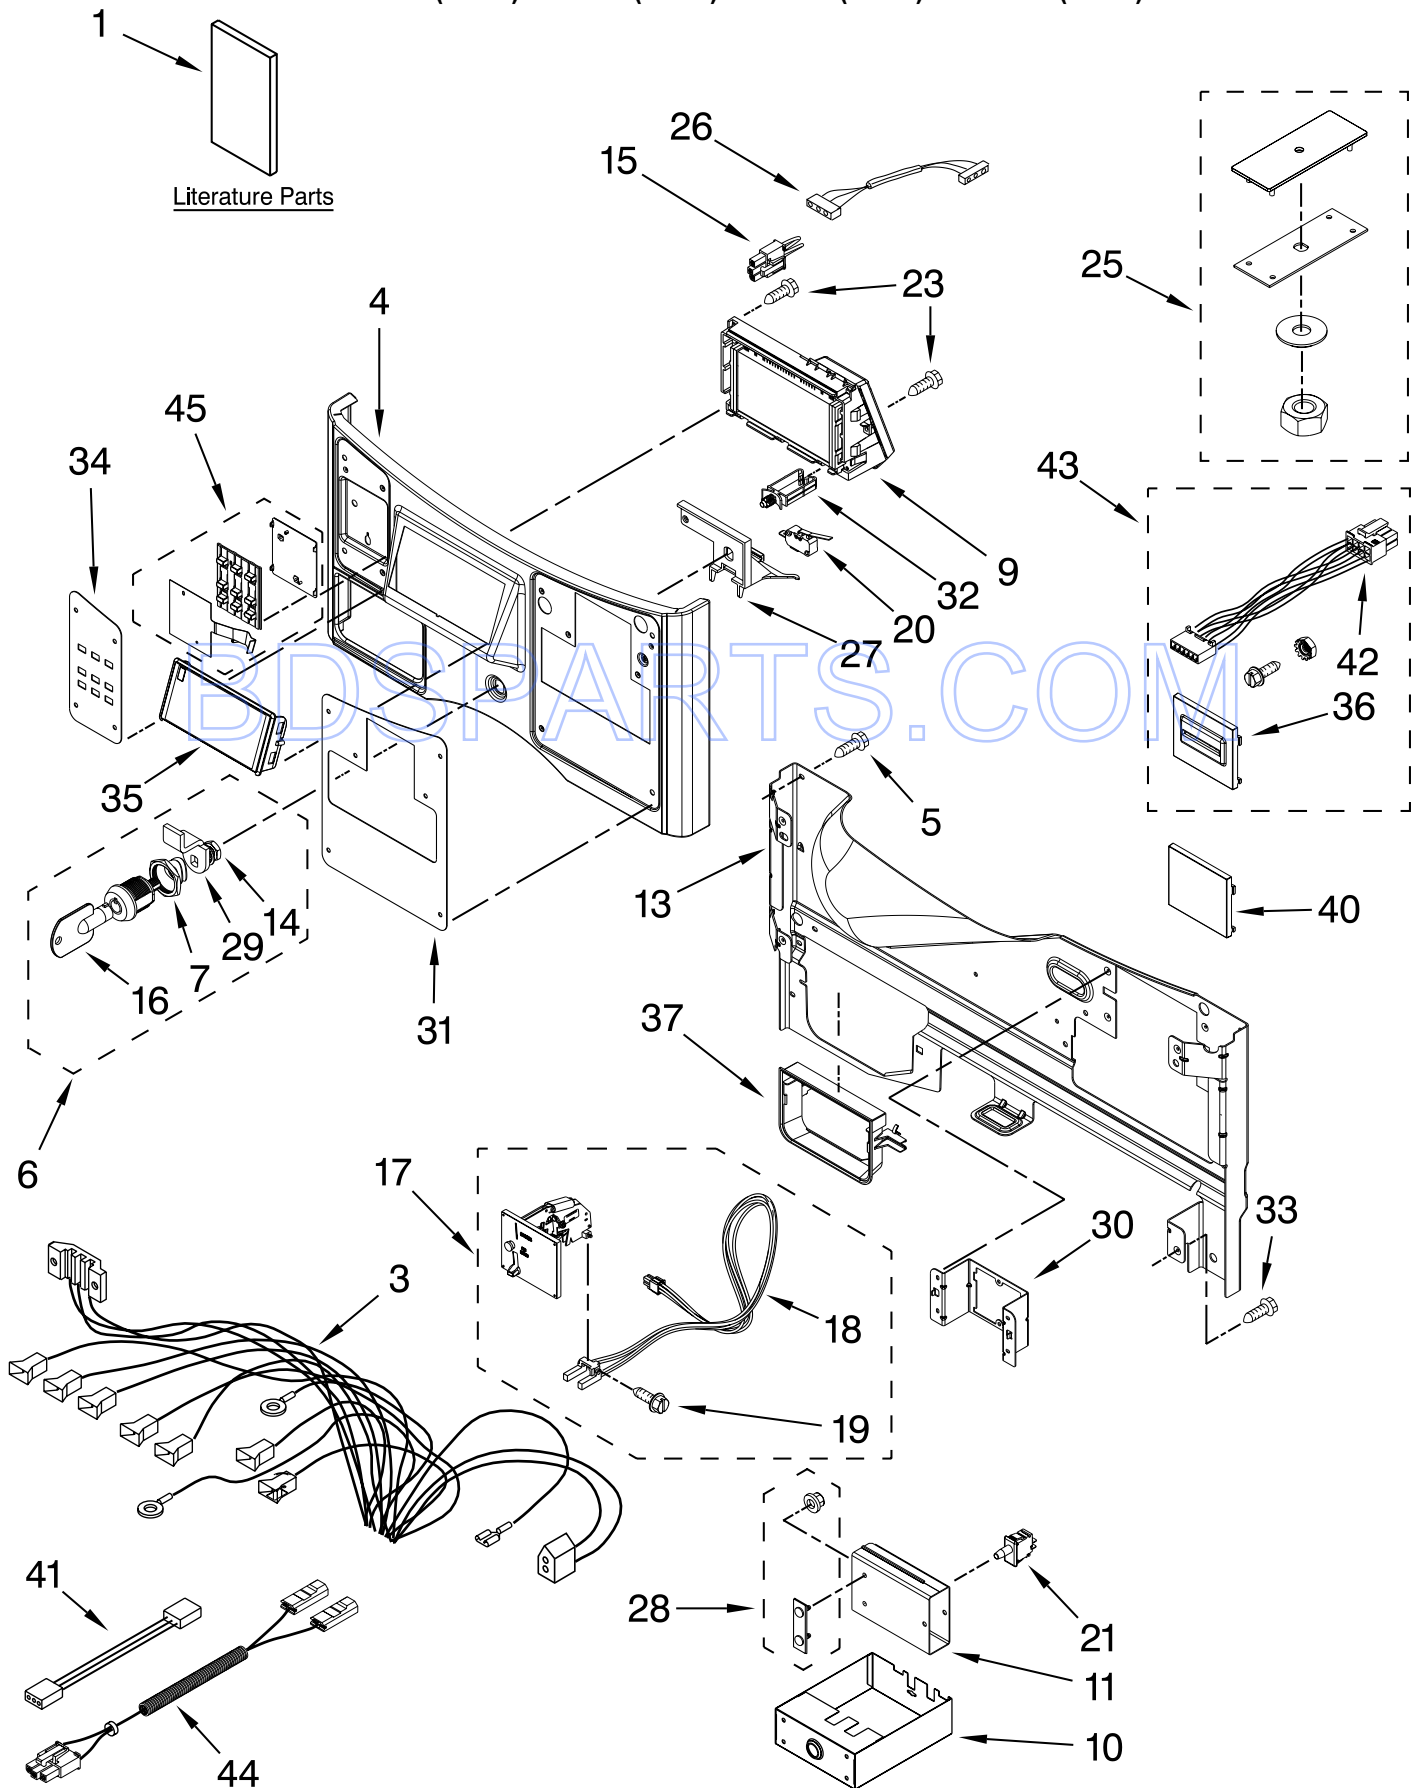

MLG20PRBWW0 (WHITE) GAS DRYER/WASHER

CONTROL PANEL PARTS

For Models: MLE20PDBZW0, MLG20PDBWW0, MLG20PRBWW0, MLE20PRBZW0
 (White) (White) (White) (White)

FOR ORDERING INFORMATION REFER TO PARTS PRICE LIST

CONTROL PANEL PARTS

For Models: MLE20PDBZW0, MLG20PDBWW0, MLG20PRBWW0, MLE20PRBZW0
(White) (White) (White) (White)

Illus. No.	Part No.	DESCRIPTION	Illus. No.	Part No.	DESCRIPTION	Illus. No.	Part No.	DESCRIPTION
1		Literature Parts Installation Instruction	14	W10177242	Hex Nut, 28-9/32	28	W10159907	Mounting Strap, Weld Assembly
	W10045641		15	W10133282	Service/Vault, Switch Jumper	29	W10133266	Cam-Lock Bracket
	W10434041		16	W10140858	Key, Access Door	30	W10198322	PD
	W10335471	Tech Sheet	17		Coin Drop Assy.		W10198323	PR
	W10491347	Parts List		W10133245	Dual Coin Drop, Assembly	31	W10198334	Fascia
3		Harness, Main		W10133242	Single Coin Drop, Assembly		W10198336	
	W10242901		18	W10247389	Coin Sensor Assy, Coin 1 (White)	32	W10129069	Clip, Wire
	W10242899			W10247388	Coin Sensor Assy, Coin 2 (Black)	33	W10386302	Screw, 8-18 x 1/2
4		Panel Assembly				34	W10198284	Fascia-Buttons
	W10198200	PD	19	W10142655	Screw, 6-20 x 1.00	35	W10198390	Window-Display
	W10198201	PR	20	W10447152	Service Access, Switch	36	W10198367	Bezel-PR
5	3390647	Screw, 8-18 x 1/2	21	W10131838	Switch-Vault Service Door	37	W10198345	Collar, Dispenser
6	W10133264	Service & Programming Lock	23	W10192860	Screw, 6-19 x 1/2	40	W10198366	Cover PD/PN
7	W10139762	Hex Nut, 27-3/4	25	W10169579	Kit-Coin Box, Security (To be serviced as a kit)	41	W10342214	Cable Set, UI To CCU Communication
9		Techbox Assembly	26	W10242897	Harness, Wire	42	W10239515	Card Reader, Harness
	W10198219	PD	27	W10198375	Support-Console	43	W10198451	Card Reader, Conversion Kit
	W10198220	PR				44	W10300896	Wire Harness, Vault Switch
10	W10133248	Coin Box				45	W10198198	Button Set, Assembly
11	W10133258	Vault Body, Assembly						
13	W10198369	Console Bracket						