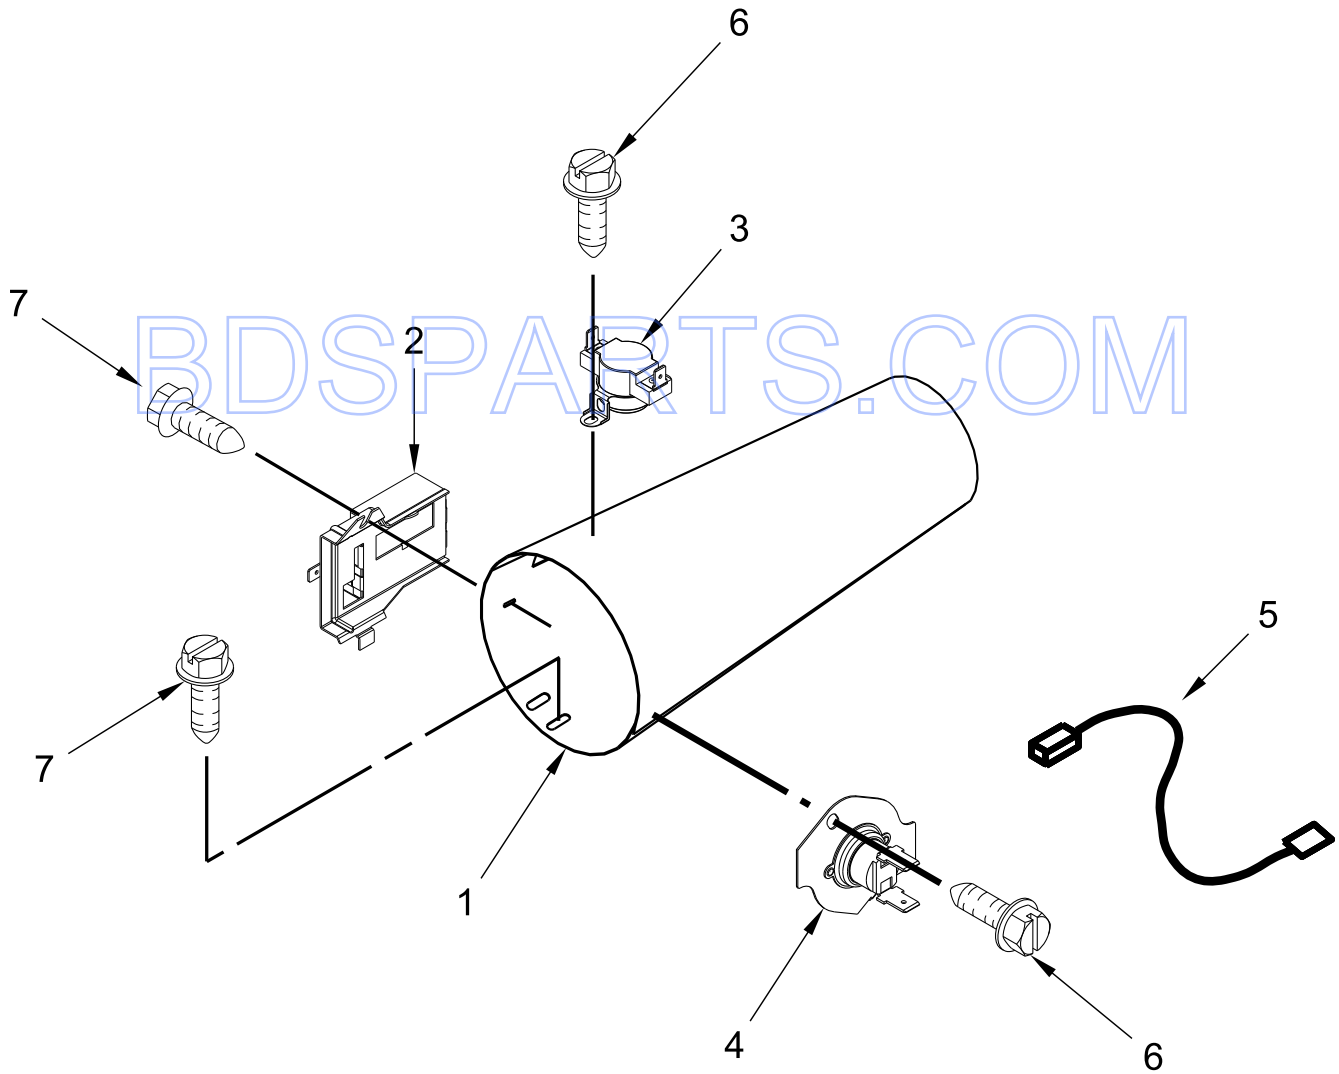

DRYER HEATING PARTS - GAS

DRYER HEATING PARTS - GAS

<u>Illus.</u> <u>No.</u>	<u>Part No.</u>	<u>Description</u>	<u>Illus.</u> <u>No.</u>	<u>Part No.</u>	<u>Description</u>	<u>Illus.</u> <u>No.</u>	<u>Part No.</u>	<u>Description</u>
1	8573824	Funnel, Burner	4	8573713	Cut-Off, Thermal	6	90767	Screw
2	338906	Sensor, Radiant	5	3401707	Jumper, Wire	7	3390647	Screw
3	3391912	Thermostat, Hi Limit						

BDSPARTS.COM