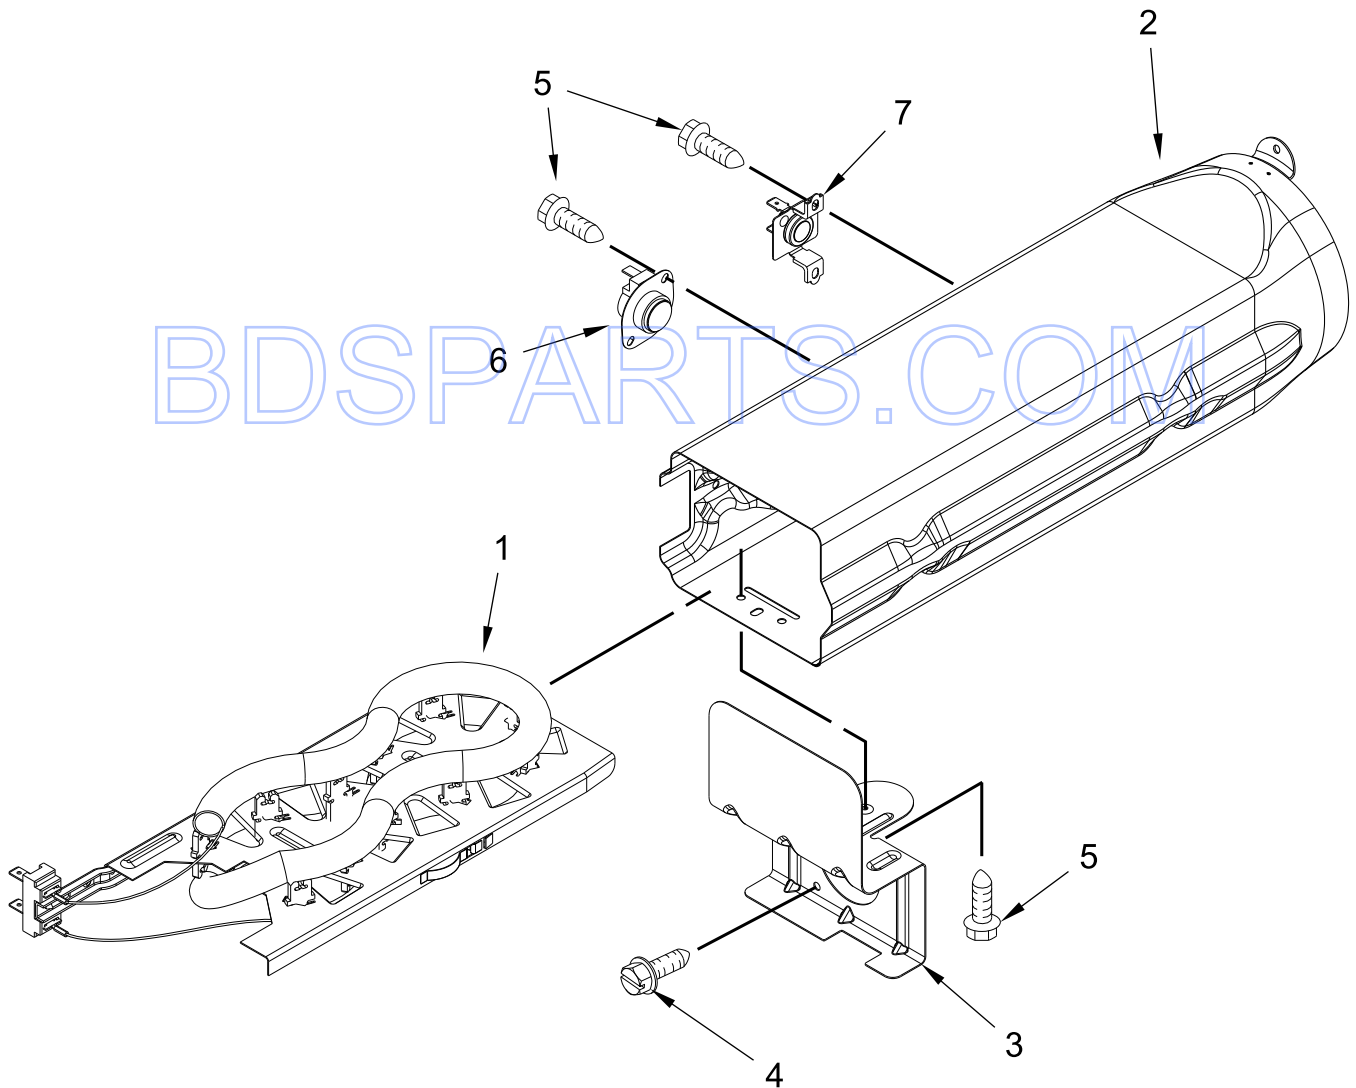

BULKHEAD AND BLOWER PARTS

<u>Illus. No.</u>	<u>Part No.</u>	<u>Description</u>	<u>Illus. No.</u>	<u>Part No.</u>	<u>Description</u>	<u>Illus. No.</u>	<u>Part No.</u>	<u>Description</u>
1	W10359271	Shaft, Drum Roller - Right Hand Thread	12	W10344699	Collar, Duct	28	279457	Terminal Wire Kit (For Heater Element Wiring Harness Repair)
2	3390647	Screw	13	8533971	Screw	29	W10465334	Bracket, Drum Light
3	W10153413	Door, Lint Screen	14	W10001120	Nut, Hex (Left Hand Thread)	30	8565061	Bulkhead, Front
4	3392519	Fuse, Thermal (91C)	15	W10080170	Bulkhead, Rear	31	W10349492	Wheel, Blower
5	697354	Assembly, Air Duct (Electric Models)	16	3387459	Washer	32	3394986	Spring, Lint Screen Door
	3394346	Assembly, Air Duct (Gas Models)	17	W10359272	Shaft, Drum Roller - Left Hand Thread	33	697770	Seal, Plate Cover
6	697813	Seal, Outlet Housing	18	W10512946	Washer, Tri Ring	34	695240	Screw
7	697814	Seal, Drum Front	19	W10314171	Roller, Support	35	8577274	Thermistor
8	3934666	Nut, Hex	20	8563728	Pipe, Exhaust	36	3390647	Screw
9	W10049370	Screen, Lint	21	W10153423	Assembly, Outlet Housing	37	8544362	Housing, Blower
10	3402841	Lens, Drum Light	22	489463	Screw	38	8066168	Assembly, Lint Duct
11	359625	Screw	23	W10549246	Assembly, Drum (Complete)	39	3387230	Screw
			24	W10219342	Screw	40	W10153409	Baffle, Drum
			25	W10521118	Seal, Drum	41	W10345456	Clip, Spring
			27	W10153412	Grille, Outlet			

BDSPARTS.COM

DRYER HEATING PARTS-ELECTRIC