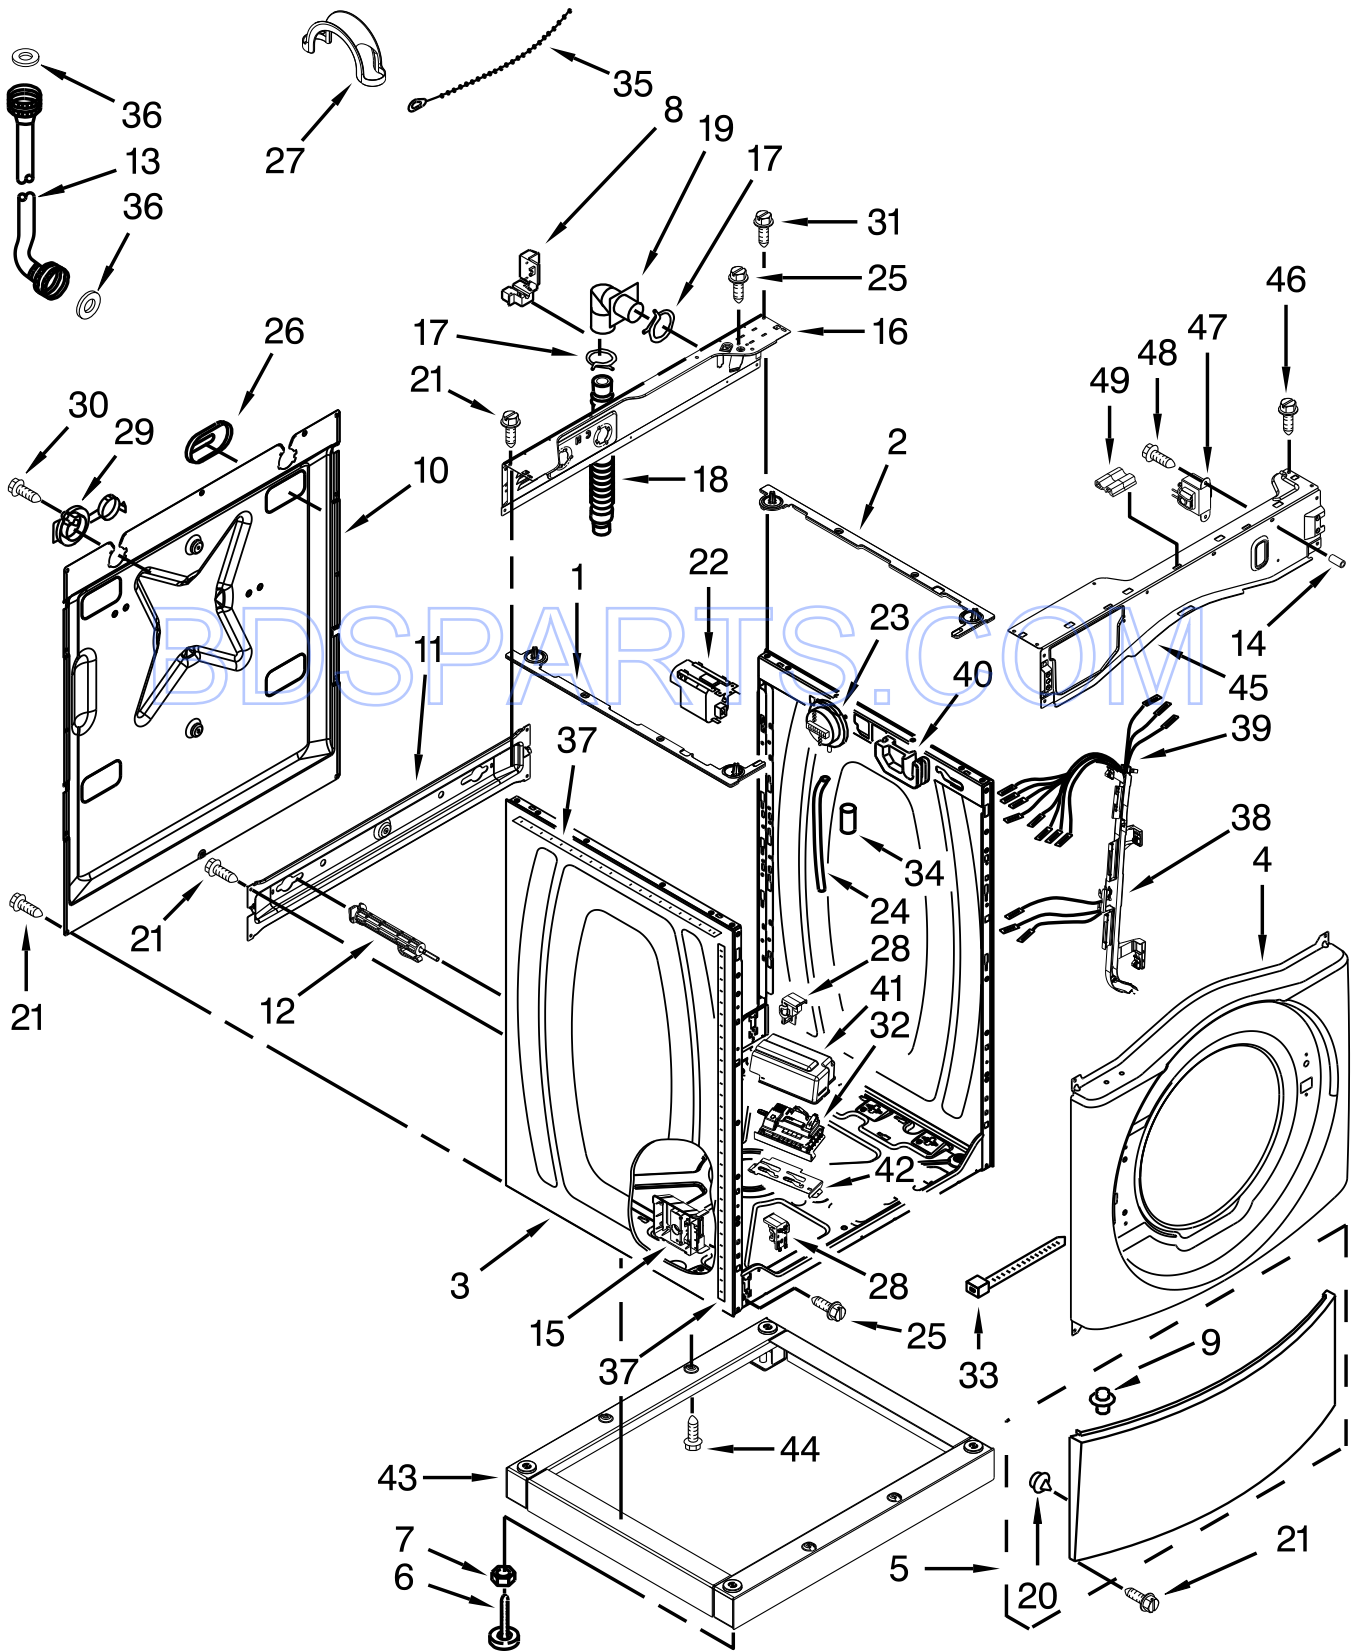

WASHER CABINET PARTS

WASHER CABINET PARTS

<u>Illus. No.</u>	<u>Part No.</u>	<u>Description</u>	<u>Illus. No.</u>	<u>Part No.</u>	<u>Description</u>	<u>Illus. No.</u>	<u>Part No.</u>	<u>Description</u>
1	W10405229	Rail-Spacer, Left	18	W10106460	Hose, Drain Outer	39	W10330830	Harness, Main Wiring
2	W10405223	Rail-Spacer, Right	19	W10003260	Connector, Hose Outlet			Includes Item 38 And The Following Cable Sets: (Not Illustrated)
3		Cabinet	20	238614	Bumper	W10342200		CCU To Cold Fill Valve (4 Pole)
	W10276046	White	21	W10015090	Screw	W10342201		CCU To Hot Fill Valve (2 Pole)
4		Panel, Front	22	W10339736	Filter, Interference	W10342210		CCU To MCU - Power (2 Pole)
	W10306505	White	23	W10292407	Switch, Pressure	W10342210		Cable Set, UI to CCU Communication
5		Panel, Toe	24	8540294	Hose, Pressure Switch	W10342208		Door Lock - Power
	8540813	White	25	8540479	Screw, Grounding	40	8540643	Bracket, Spring
6	W10245373	Foot, Leveling	26	8540268	Cover, Transport	41	W10405233	Cover, CCU
7	3359452	Nut, Hex	27	8577378	U-Bend, Drain Hose	42	W10198280	Bracket, CCU
8	W10110676	Strain Relief, Power Cord	28	W10085220	Microswitch	43		Pedestal
9	8518891	Rivet	29	8540728	Sleeve, Cord Support		W10103350	White
10	W10258342	Panel, Rear	30	8540727	Screw	44	W10346892	Screw
11	W10189659	Brace, Transport	31	8540329	Screw	45	W10294428	Bracket, Console
12	W10251449	Bolt, Shipping (Set Of 4)	32	W10487818	Microcomputer, Machine Control	46	W10015090	Screw
13		Hose, Water Inlet	33	3429563	Tie, Cable	47	W10198388	Transformer, 120 To 22.5 VAC
	W10194208	Cold Water	34	2161302	Sleeve	48	8540329	Screw
	8571378	Hot Water	35	3347868	Tie, Cable (Beaded)	49	W10198373	Base, Retainer
14	W10018050	Cap Plug	36	3976300	Washer, Inlet Hose			
15	W10384849	Unit, Motor Control	37	8318396	Seal, Foam			
16	W10244560	Brace, Rear	38	W10168546	Harness Channel, Side Front			
17	356138	Clamp, Hose