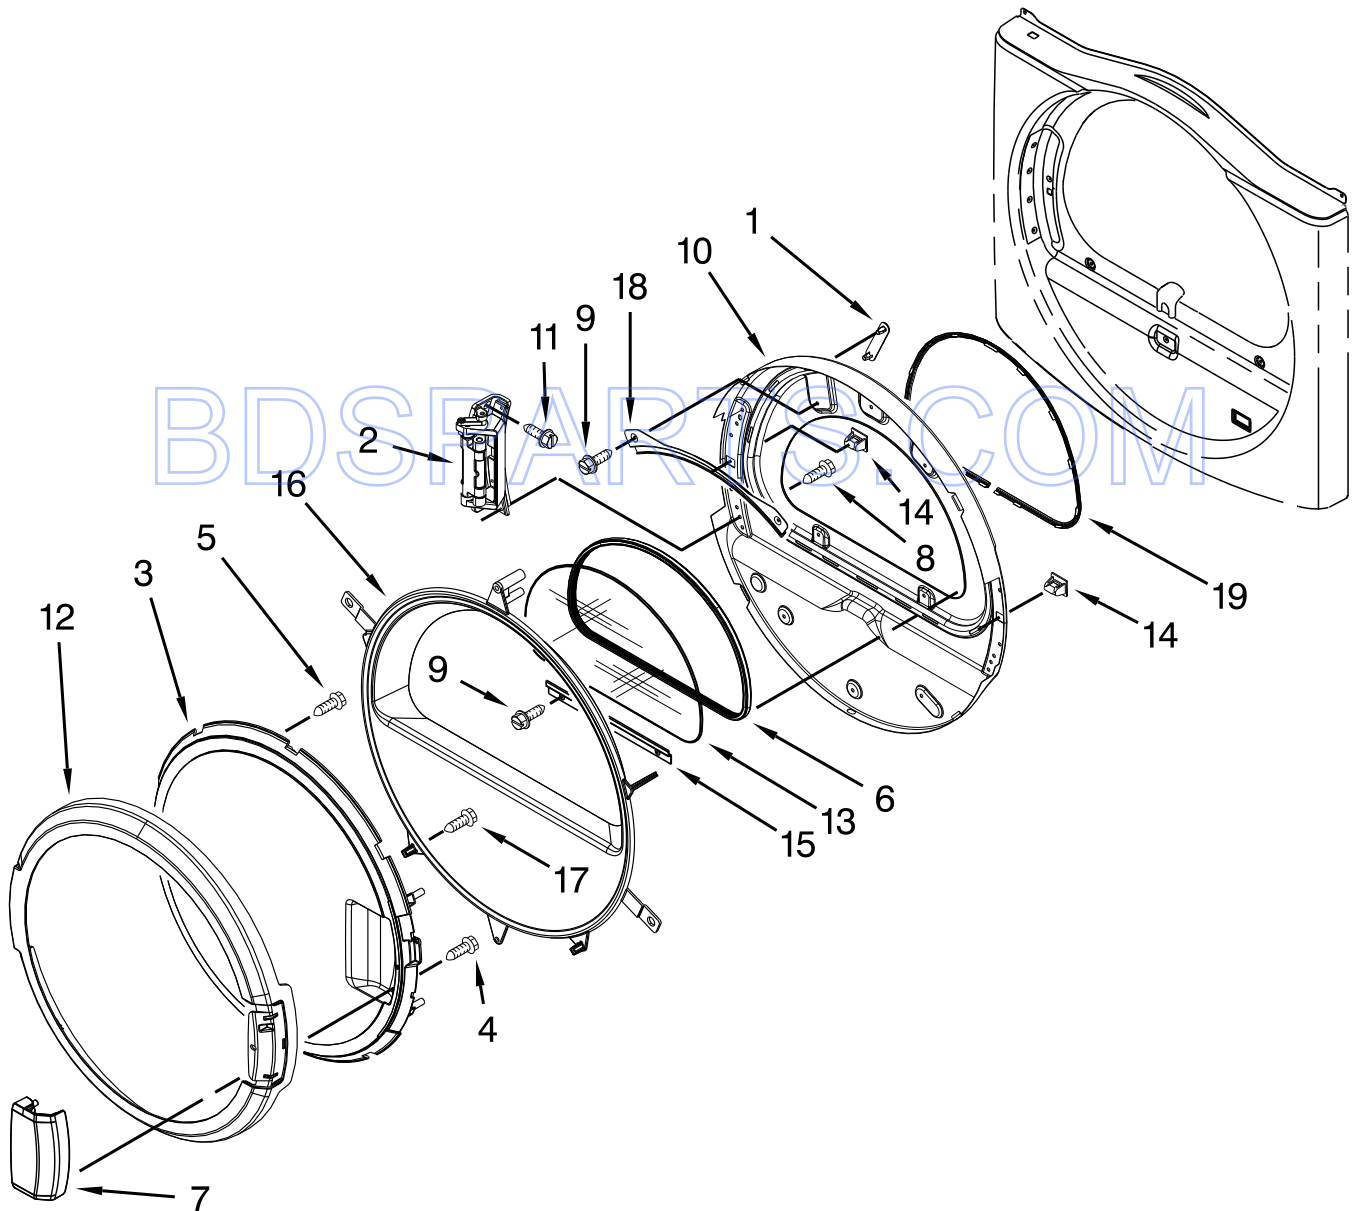

DRYER DOOR PARTS

DRYER DOOR PARTS

<u>Illus.</u> <u>No.</u>	<u>Part No.</u>	<u>Description</u>	<u>Illus.</u> <u>No.</u>	<u>Part No.</u>	<u>Description</u>	<u>Illus.</u> <u>No.</u>	<u>Part No.</u>	<u>Description</u>
1	8565119	Hole Cover, Hinge	8	W10159996	Screw	16	8580059	Door, Intermediate (Stationary)
2	W10198424	Assembly, Door Hinge	9	3393258	Screw	17	8534022	Screw
3	W10137467	Assembly, Door Intermediate	10	W10564648	Assembly, Door (Inner)	18	8519356	Retainer, Window (Upper)
4	9742177	Screw	11	355515	Screw	19	W10407973	Seal, Door
5	3400618	Screw	12	W10198431	Outer Ring, Door			
6	8579663	Seal, Window	13	W10286878	Window			
7		Handle, Door	14	690081	Assembly, Door Catch			
	W10112976	White	15	8519354	Retainer, Window			

BDSPARTS.COM