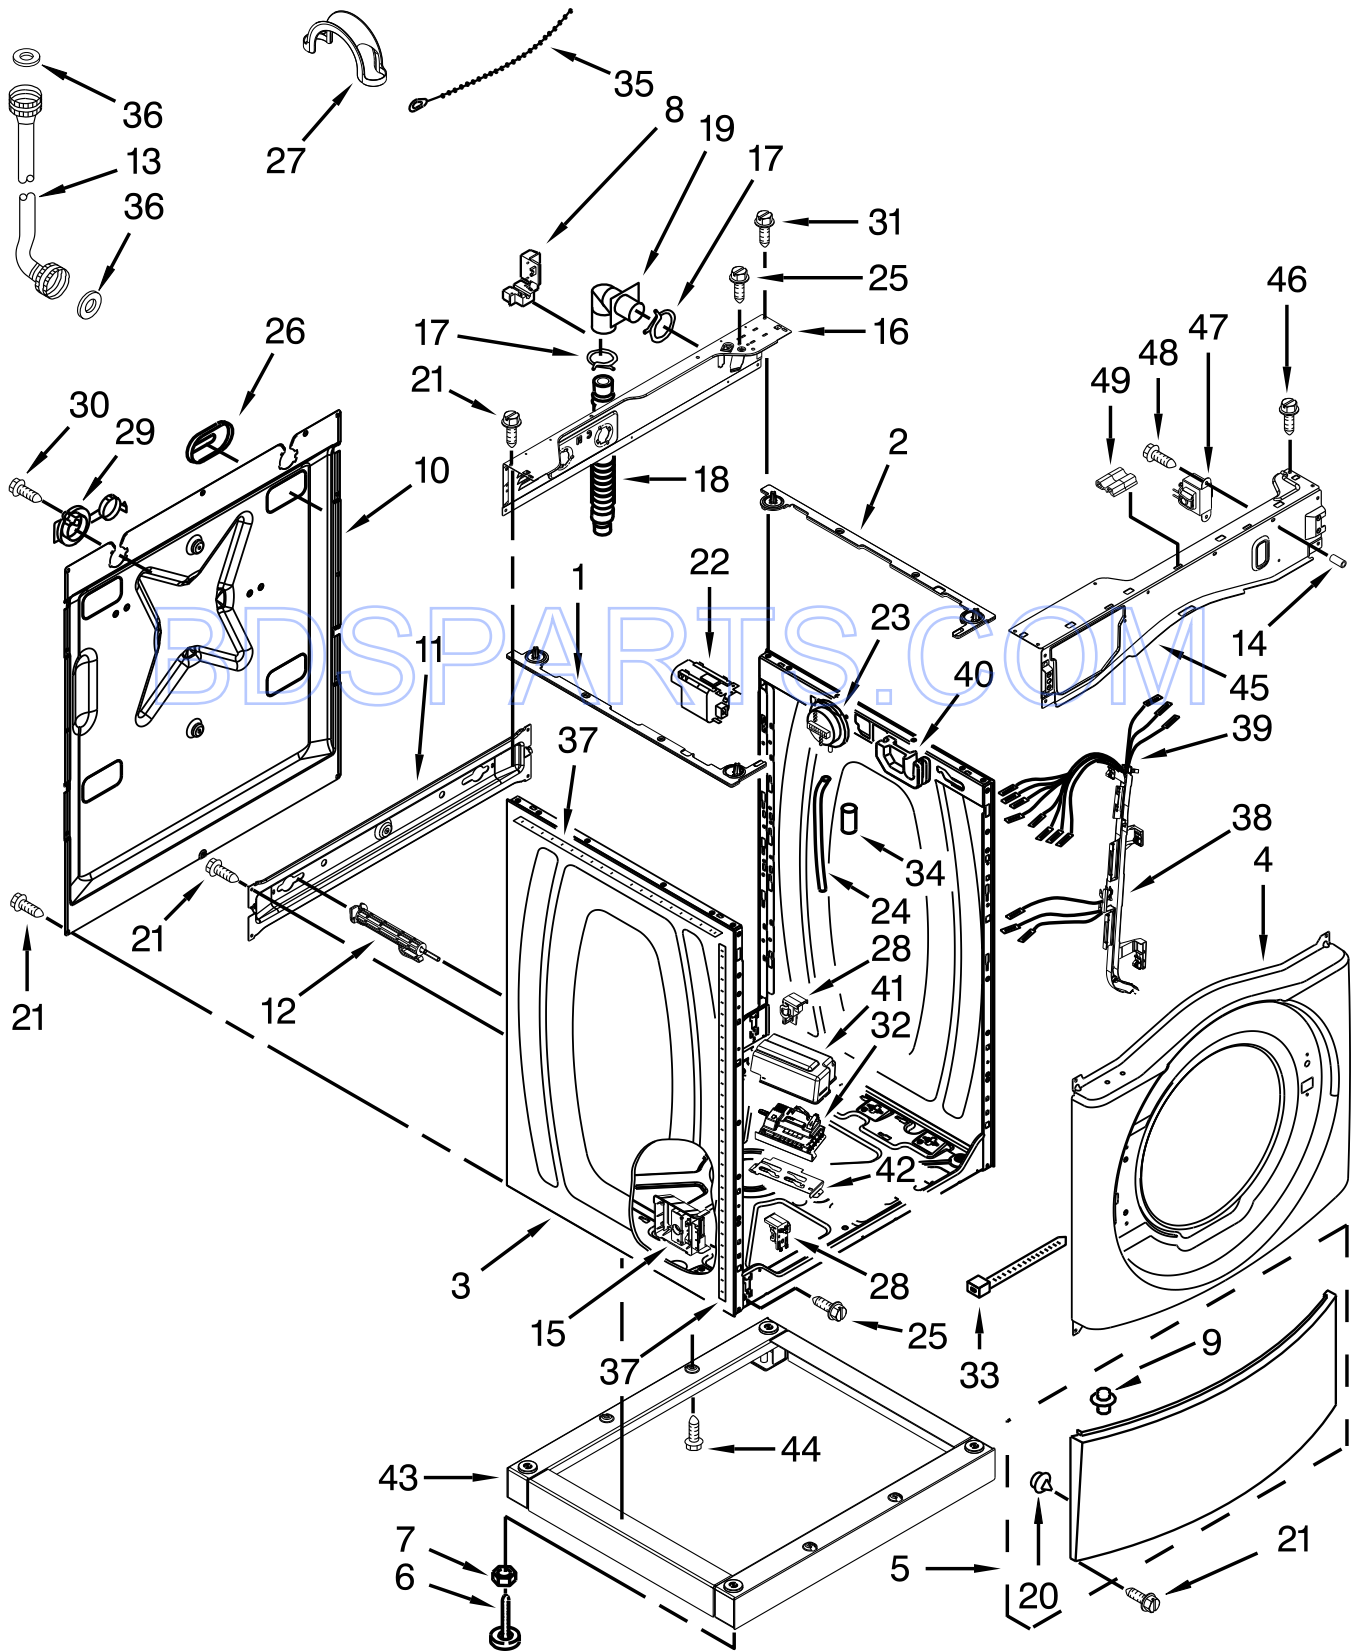

BDSPARTS.COM

WASHER CABINET PARTS

WASHER CABINET PARTS

<u>Illus. No.</u>	<u>Part No.</u>	<u>Description</u>	<u>Illus. No.</u>	<u>Part No.</u>	<u>Description</u>	<u>Illus. No.</u>	<u>Part No.</u>	<u>Description</u>
1	W10405229	Rail-Spacer, Left	19	W10003260	Connector, Hose Outlet	39	W10330830	Harness, Main Wiring
2	W10405223	Rail-Spacer, Right	20	238614	Bumper			Includes Item 38 And The Following Cable Sets: (Not Illustrated)
3		Cabinet	21	W10015090	Screw			
	W10276046	White	22	W10339736	Filter, Interference	W10342200		CCU To Cold Fill Valve (4 Pole)
4		Panel, Front	23	W10292407	Switch, Pressure	W10342201		CCU To Hot Fill Valve (2 Pole)
	W10306505	White	24	8540294	Hose, Pressure Switch	W10342210		CCU To MCU - Power (2 Pole)
5		Panel, Toe	25	8540479	Screw, Grounding	W10342214		Cable Set, UI to CCU Communication
	8540813	White	26	8540268	Cover, Transport	W10342208		Door Lock - Power
6	W10245373	Foot, Leveling	27	8577378	U-Bend, Drain Hose			
7	3359452	Nut, Hex	28	W10085220	Microswitch	40	8540643	Bracket, Spring
8	W10110676	Strain Relief, Power Cord	29	8540728	Sleeve, Cord Support	41	W10405233	Cover, CCU
9	8518891	Rivet	30	8540727	Screw	42	W10198280	Bracket, CCU
10	W10258342	Panel, Rear	31	8540329	Screw	43		Pedestal, Commercial
11	W10189659	Brace, Transport	32	W10487818	Microcomputer, Machine Control		W10103350	White
12	W10251449	Bolt, Shipping (Set Of 4)	33	3429563	Tie, Cable	44	W10346892	Screw
13		Hose, Water Inlet	34	2161302	Sleeve	45	W10294428	Bracket, Console
	W10458855	Hot Water	35	3347868	Tie, Cable (Beaded)	46	W10015090	Screw
	W10458856	Cold Water	36	3976300	Washer, Inlet Hose	47	W10198388	Transformer, 120 To 22.5 VAC
14	W10018050	Cap Plug	37	8318396	Seal, Foam	48	8540329	Screw
15	W10384849	Unit, Motor Control	38	W10168546	Harness Channel, Side Front	49	W10198373	Base, Retainer
16	W10244560	Brace, Rear						
17	356138	Clamp, Hose						
18	W10106460	Hose, Drain Outer						