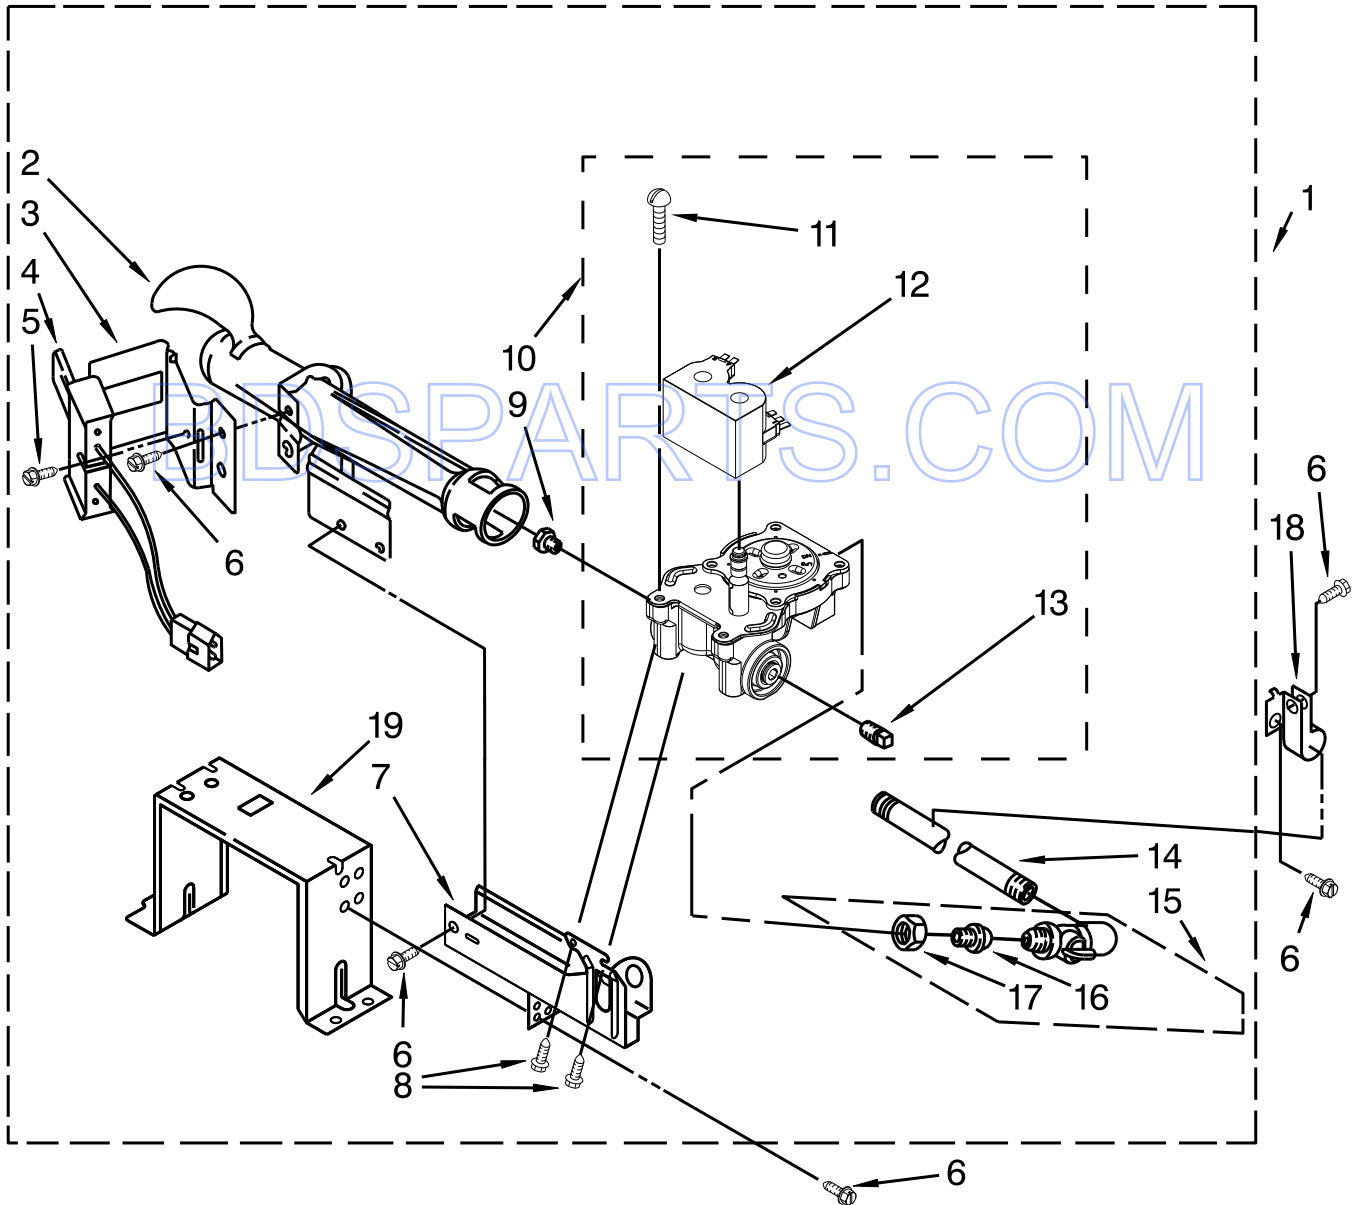

BURNER ASSEMBLY

BURNER ASSEMBLY

<u>Illus. No.</u>	<u>Part No.</u>	<u>Description</u>	<u>Illus. No.</u>	<u>Part No.</u>	<u>Description</u>	<u>Illus. No.</u>	<u>Part No.</u>	<u>Description</u>
1	W10135231	Burner Assembly (60 Hz)	9		Orifice, Burner	16	3393767	Pipe, Tail
2	688617	Tube, Burner		234870	Type 1 (Natural)	17	233076	Nut, Compression
3	694298	Bracket, Ignitor		234868	Type 4 (Propane)	18	3387561	Clamp, Pipe
4	686590	Ignitor	10	W10141728	Valve, Gas (60 Hz - Complete)	19	3389889	Bracket, Support
5	3393909	Screw	12	W10328463	Coil (60 Hz)			Following Parts Not Illustrated
6	343641	Screw	13	W10295523	Pipe Plug		W10436933	Conversion Kit (Type 1 and 2) to Type L.P.G.
7	3389871	Base, Burner	14	W10110395	Pipe, Gas Supply			
8	3387057	Screw	15	697441	Valve, Gas			

BDSPARTS.COM