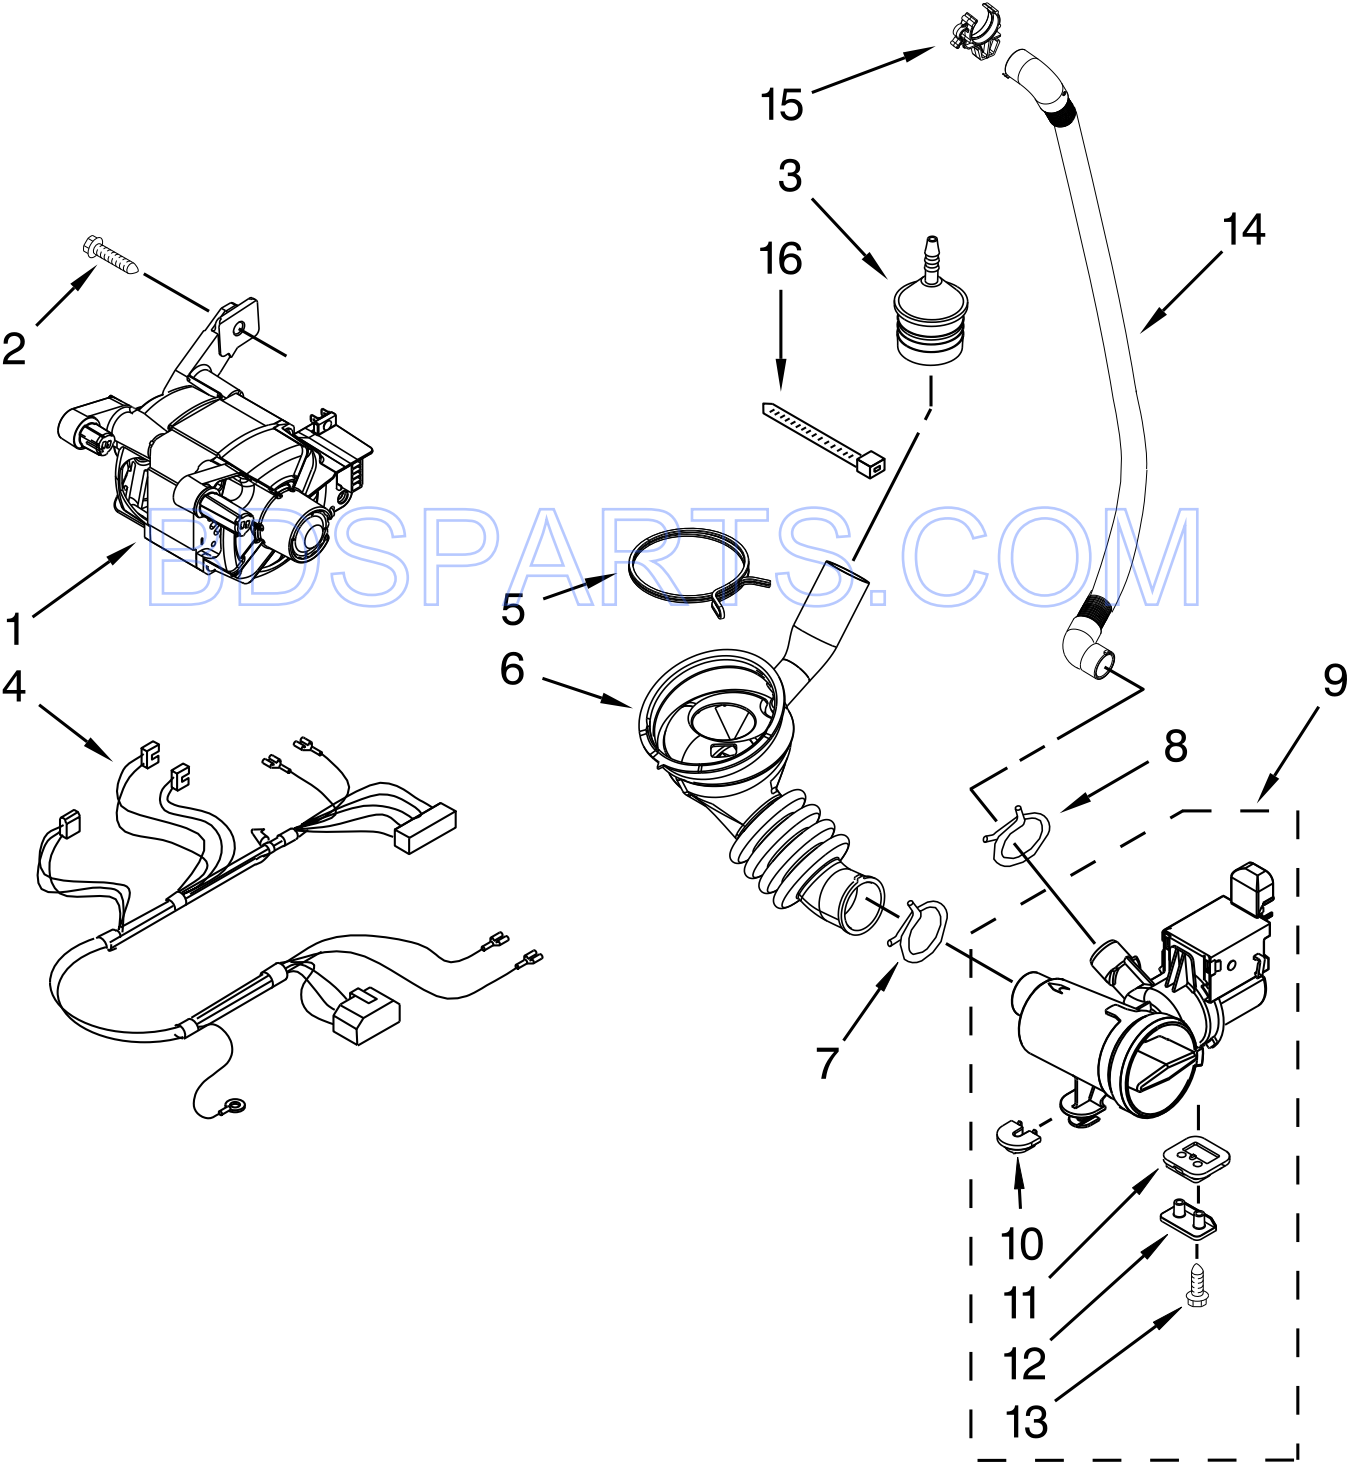

BDSPARTS.COM

TUB AND BASKET PARTS

TUB AND BASKET PARTS

<u>Illus.</u> <u>No.</u>	<u>Part No.</u>	<u>Description</u>	<u>Illus.</u> <u>No.</u>	<u>Part No.</u>	<u>Description</u>	<u>Illus.</u> <u>No.</u>	<u>Part No.</u>	<u>Description</u>
1	8533999	Nut, Pulley	10	8540090	Gasket, Tub	18	W10259288	Bolt Assembly, Counterweight Center Hole
2	8540088C	Pulley	11	W10303571	Basket, Complete	19	W10015830	Absorber, Shock
3	W10260319	Belt, Drive	12	W10118982	Baffle, Tub	20	8540092	Clamp, Tub
4	W10223198	Counterweight, Front	13	W10142721	Ventilation, Connector	21	W10266965	Tub, Front
5	W10142720	Pipe, Ventilation	14	W10142722	Flap, Ventilation	22	8540072	Nut, Push-In
6	8540010	Clamp, Vent Hose	15	W10246531	Screw, Rear Counterweight	23	W10176659	Control, Negative Thermistor
7	8540019	Hose, Exhaust	16	W10010360	Spring, Suspension	24	8540766	Seal, Rubber
8	W10303574	Tub, Rear	17	W10094780	Screw	25	8540382	Screw
9	W10200747	Counterweight, Rear				26	8540342	Assembly, Crosspiece

BDSPARTS.COM

PUMP AND MOTOR PARTS

PUMP AND MOTOR PARTS

<u>Illus.</u> <u>No.</u>	<u>Part No.</u>	<u>Description</u>
1	W10171927	Motor, Drive
2	8540134	Bolt, Motor
3	W10405608	Trap, Air
4	W10201879	Harness, Motor
5	8181734	Clamp, Hose
6	8540012	Hose, Tub to Pump
7	370448	Clamp, Hose