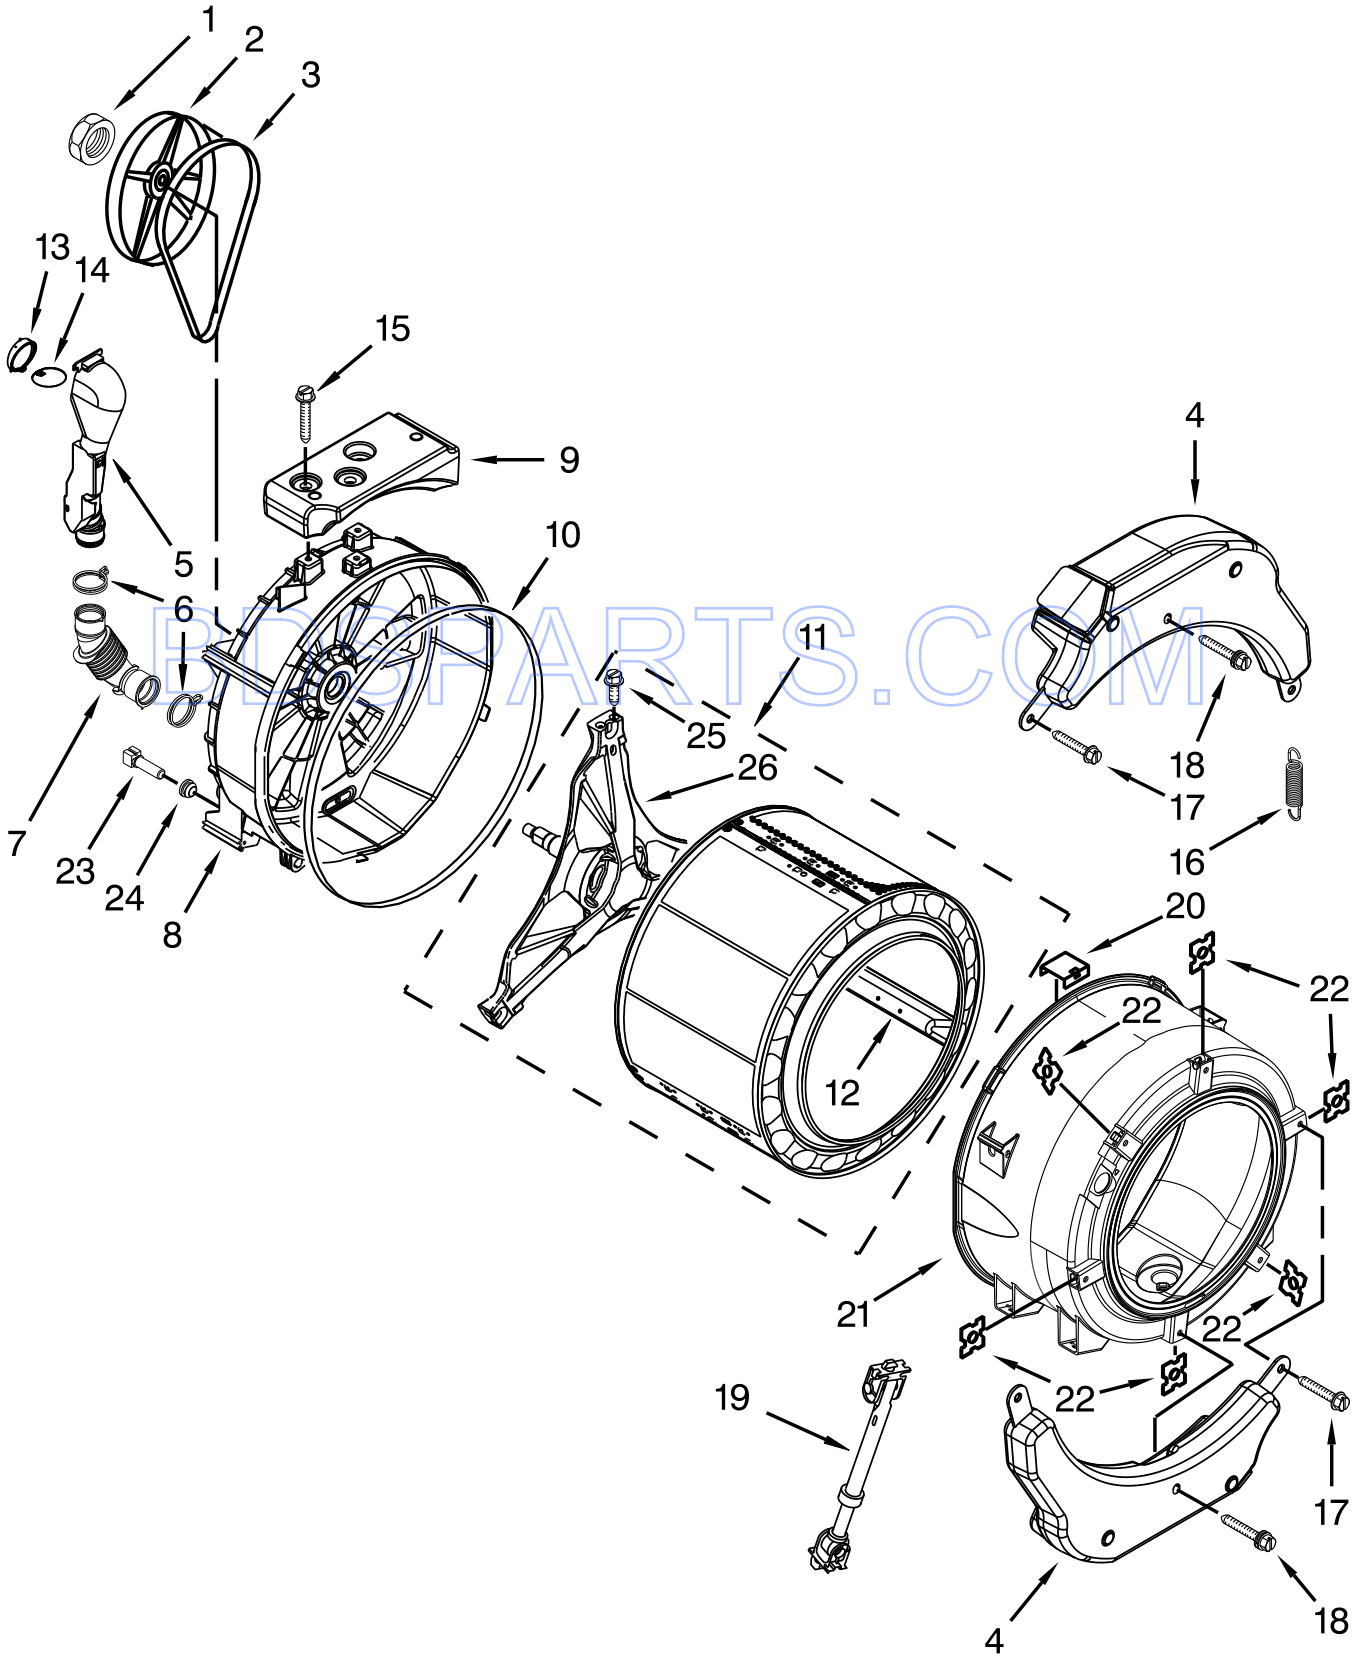

TUB AND BASKET PARTS

TUB AND BASKET PARTS

<u>Illus.</u> <u>No.</u>	<u>Part No.</u>	<u>Description</u>	<u>Illus.</u> <u>No.</u>	<u>Part No.</u>	<u>Description</u>	<u>Illus.</u> <u>No.</u>	<u>Part No.</u>	<u>Description</u>
1	8533999	Nut, Pulley	10	8540090	Gasket, Tub	18	W10259288	Bolt Assembly, Counterweight Center Hole
2	8540088C	Pulley	11	W10303571	Basket, Complete	19	W10015830	Absorber, Shock
3	W10260319	Belt, Drive	12	W10118982	Baffle, Tub	20	8540092	Clamp, Tub
4	W10223198	Counterweight, Front	13	W10142721	Ventilation, Connector	21	W10266965	Tub, Front
5	W10142720	Pipe, Ventilation	14	W10142722	Flap, Ventilation	22	8540072	Nut, Push-In
6	8540010	Clamp, Vent Hose	15	W10246531	Screw, Rear Counterweight	23	W10176659	Control, Negative Thermistor
7	8540019	Hose, Exhaust	16	W10010360	Spring, Suspension	24	8540766	Seal, Rubber
8	W10303574	Tub, Rear	17	W10094780	Screw	25	8540382	Screw
9	W10200747	Counterweight, Rear				26	8540342	Assembly, Crosspiece

BDSPARTS.COM