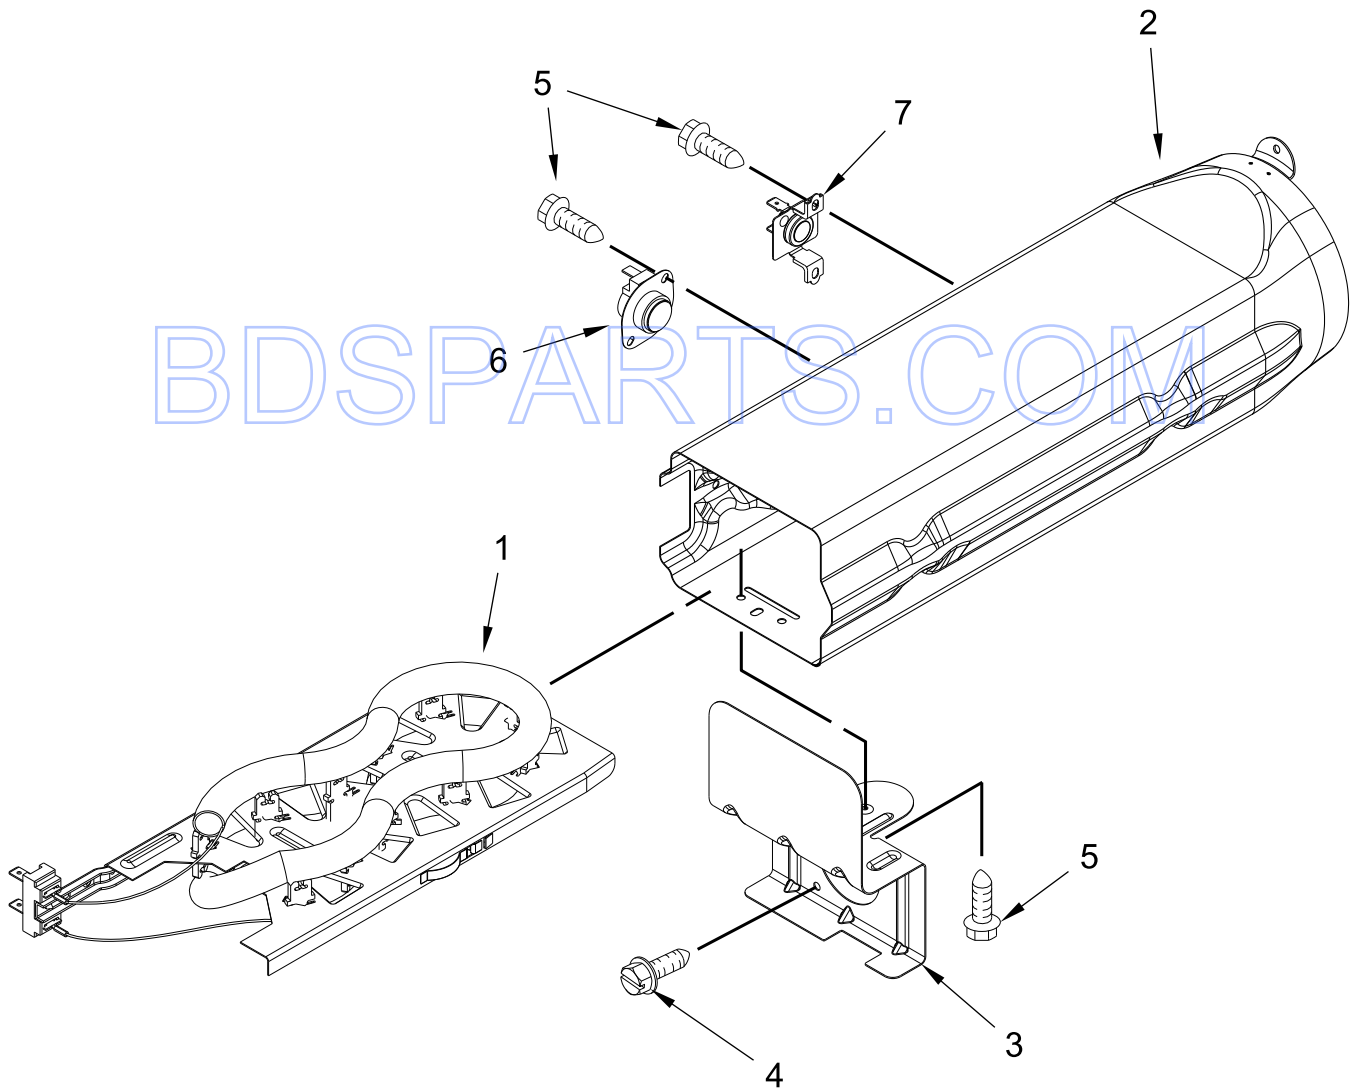

BULKHEAD AND BLOWER PARTS

<u>Illus. No.</u>	<u>Part No.</u>	<u>Description</u>	<u>Illus. No.</u>	<u>Part No.</u>	<u>Description</u>	<u>Illus. No.</u>	<u>Part No.</u>	<u>Description</u>
1	W10359271	Shaft, Drum Roller - Right Hand Thread	12	W10344699	Collar, Duct	28	279457	Terminal Wire Kit (For Heater Element Wiring Harness Repair)
2	3390647	Screw	13	8533971	Screw	29	W10465334	Bracket, Drum Light
3	W10153413	Door, Lint Screen	14	W10001120	Nut, Hex (Left Hand Thread)	30	8565061	Bulkhead, Front
4	3392519	Fuse, Thermal (91C)	15	W10080170	Bulkhead, Rear	31	W10349492	Wheel, Blower
5	697354	Assembly, Air Duct (Electric Models)	16	3387459	Washer	32	3394986	Spring, Lint Screen Door
	3394346	Assembly, Air Duct (Gas Models)	17	W10359272	Shaft, Drum Roller - Left Hand Thread	33	697770	Seal, Plate Cover
6	697813	Seal, Outlet Housing	18	W10512946	Washer, Tri Ring	34	695240	Screw
7	697814	Seal, Drum Front	19	W10314171	Roller, Support	35	8577274	Thermistor
8	3934666	Nut, Hex	20	8563728	Pipe, Exhaust	36	3390647	Screw
9	W10596627	Screen, Lint	21	W10153423	Assembly, Outlet Housing	37	8544362	Housing, Blower
10	3402841	Lens, Drum Light	22	489463	Screw	38	8066168	Assembly, Lint Duct
11	359625	Screw	23	W10549246	Assembly, Drum (Complete)	39	3387230	Screw
			24	W10219342	Screw	40	W10153409	Baffle, Drum
			25	W10521118	Seal, Drum	41	W10345456	Clip, Spring
			27	W10153412	Grille, Outlet			

BDSPARTS.COM

DRYER HEATING PARTS-ELECTRIC