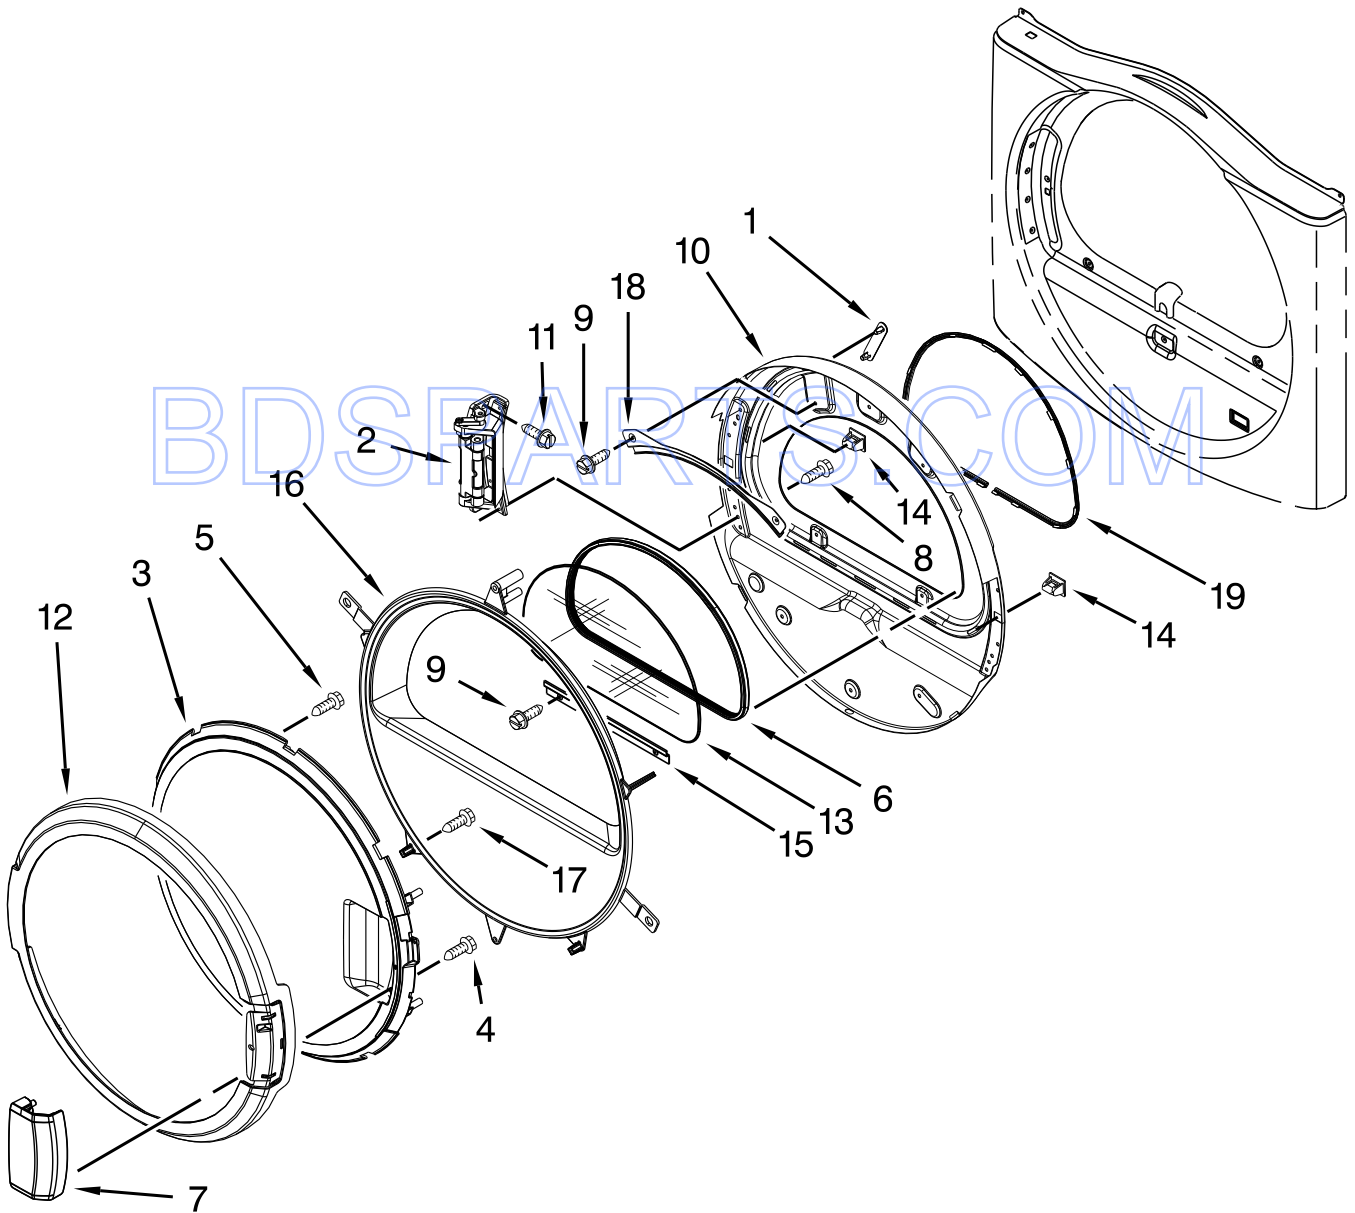

DRYER DOOR PARTS

DRYER DOOR PARTS

<u>Illus.</u> <u>No.</u>	<u>Part No.</u>	<u>Description</u>	<u>Illus.</u> <u>No.</u>	<u>Part No.</u>	<u>Description</u>	<u>Illus.</u> <u>No.</u>	<u>Part No.</u>	<u>Description</u>
1	8565119	Hole Cover, Hinge	8	W10159996	Screw	17	8534022	Screw
2	W10198424	Assembly, Door Hinge	9	3393258	Screw	18	8519356	Retainer, Window (Upper)
3	W10137467	Assembly, Door Intermediate	10	W10363674	Door, Inner	19	W10407973	Seal, Door
4	9742177	Screw	11	355515	Screw			
5	3400618	Screw	12	W10198431	Outer Ring, Door			
6	8579663	Seal, Window	13	W10286878	Window			
7		Handle, Door	14	3392538	Assembly, Door Catch			
	W10112976	White	15	8519354	Retainer, Window			
			16	8580059	Door, Intermediate (Stationary)			

BDSPARTS.COM