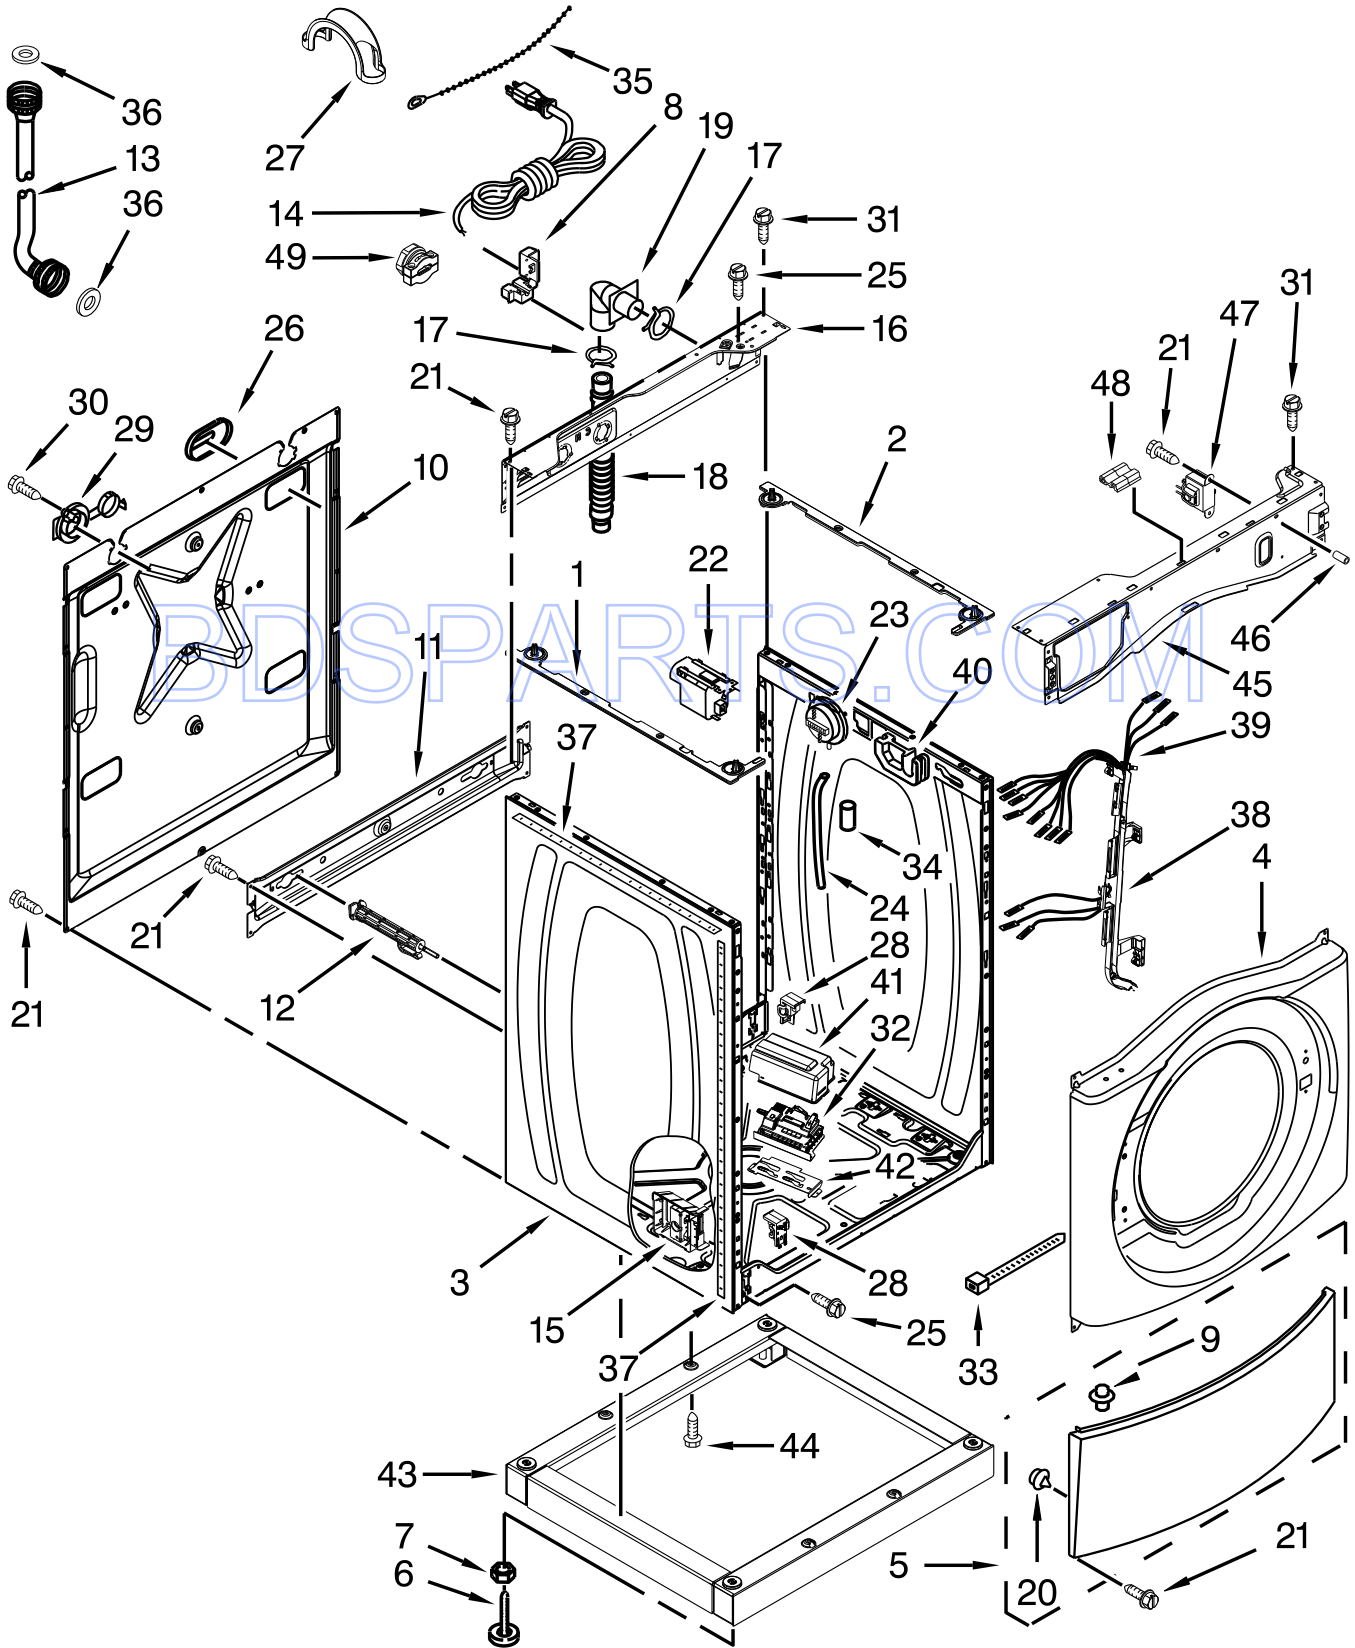

WASHER CABINET PARTS

WASHER CABINET PARTS

<u>Illus. No.</u>	<u>Part No.</u>	<u>Description</u>	<u>Illus. No.</u>	<u>Part No.</u>	<u>Description</u>	<u>Illus. No.</u>	<u>Part No.</u>	<u>Description</u>
1	W10405229	Rail-Spacer, Left	16	W10244560	Brace, Rear	38	W10200785	Harness Channel, Side Front
2	W10405223	Rail-Spacer, Right	17	356138	Clamp, Hose	39	W11034058	Harness, Main Wiring
3		Cabinet	18	W10106460	Hose, Drain Outer			Includes Item 38 And The Following Cable Sets:
	W10198145	White	19	W10003260	Connector, Hose Outlet			
4		Panel, Front	20	238614	Bumper	W11085097		Cable Set, Door Lock Power (2 Pole)
	W10306505	White	21	W10015090	Screw	W11085100		CCU To MCU - Power (2 Pole)
5		Panel, Toe	22	W10339736	Filter, Interference	W11085110		Cable Set, UI to CCU Communication
	8540664	White	23	W10448876	Sensor, Pressure			
6	W10245373	Foot, Leveling	24	8540294	Hose, Pressure Switch	40	8540643	Bracket, Spring
7	3359452	Nut, Hex	25	8540479	Screw, Grounding	41	W10405233	Cover, CCU
8	W10110676	Strain Relief, Power Cord	26	8540268	Cover, Transport	42	W10198280	Bracket, CCU
9	8518891	Rivet	27	8577378	U-Bend, Drain Hose	43		Pedestal, Commercial
10	W10258342	Panel, Rear	28	W10085220	Microswitch		W10103350	White
11	W10189659	Brace, Transport	29	8540728	Sleeve, Cord Support	44	W10346892	Screw
12	W10251449	Bolt, Shipping (Set Of 4)	30	8540727	Screw	45	W10846488	Bracket, Console
13		Hose, Water Inlet	31	8540329	Screw	46	W10018050	Cap Plug
	W10852720	Cold Water	32	W10733698	Microcomputer, Machine Control	47	W10198388	Transformer, 120 To 22.5 VAC
	W10852721	Hot Water	33	3429563	Tie, Cable	48	W10198373	Base, Retainer
14	W10712174	Cord, Power (Electric Models)	34	2161302	Sleeve	49	8316644	Relief, Strain (Power Cord)
	W10869140	Cord, Power (Gas Models)	35	3347868	Tie, Cable (Beaded)			
15	W10384849	Unit, Motor Control	36	3976300	Washer, Inlet Hose			
			37	8318396	Seal, Foam