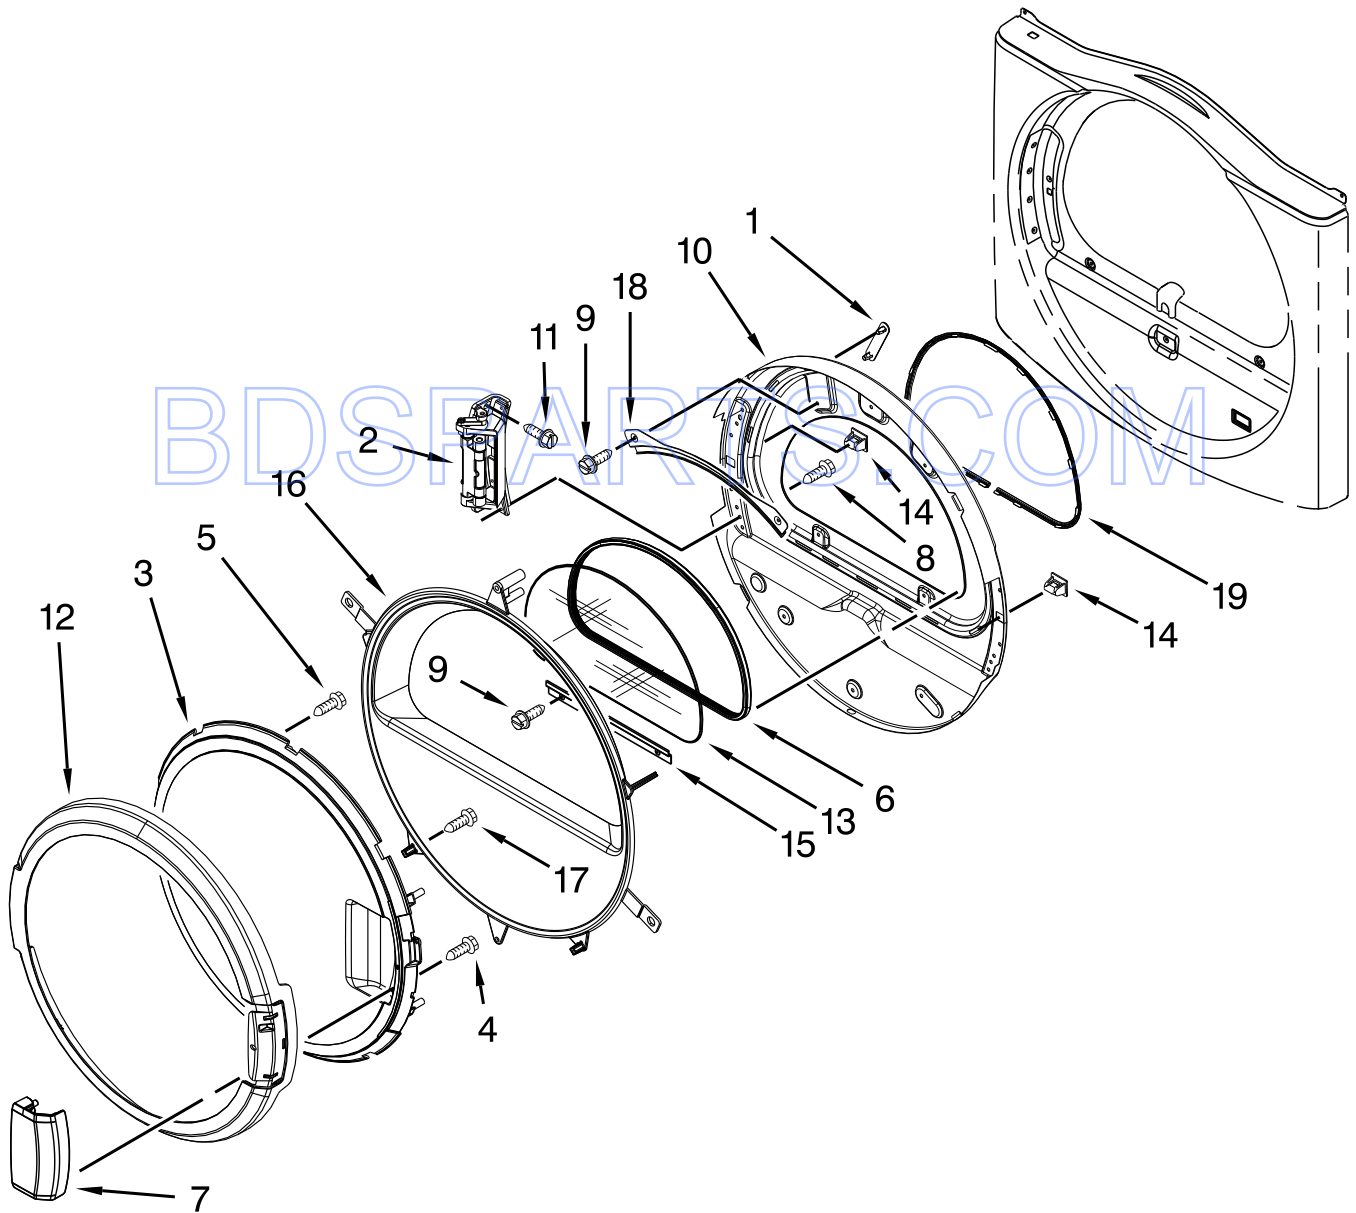

DRYER DOOR PARTS

DRYER DOOR PARTS

<u>Illus.</u> <u>No.</u>	<u>Part No.</u>	<u>Description</u>	<u>Illus.</u> <u>No.</u>	<u>Part No.</u>	<u>Description</u>	<u>Illus.</u> <u>No.</u>	<u>Part No.</u>	<u>Description</u>
1	8565119	Hole Cover, Hinge	8	W10159996	Screw	17	8534022	Screw
2	W10198424	Assembly, Door Hinge	9	3393258	Screw	18	8519356	Retainer, Window (Upper)
3	W10137467	Assembly, Door Intermediate	10	W10363674	Door, Inner	19	W10407973	Seal, Door
4	9742177	Screw	11	355515	Screw			
5	3400618	Screw	12	W10198431	Outer Ring, Door			
6	8579663	Seal, Window	13	W10286878	Window			
7		Handle, Door	14	3392538	Assembly, Door Catch			
	W10112976	White	15	8519354	Retainer, Window			
			16	8580059	Door, Intermediate (Stationary)			

BDSPARTS.COM