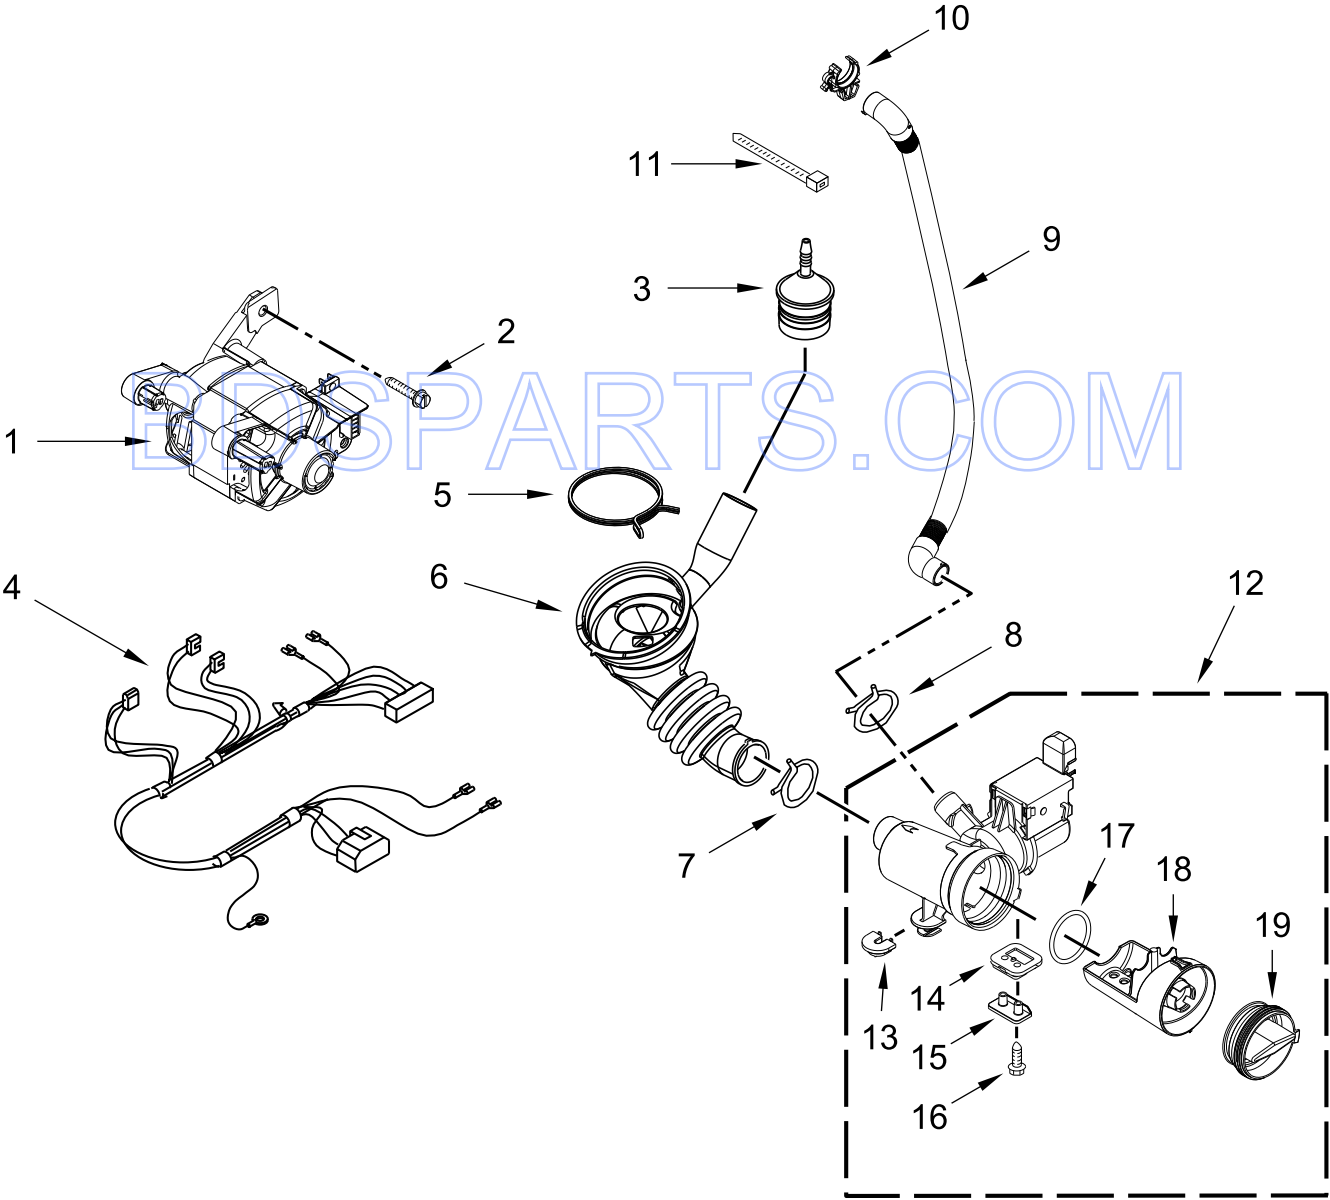

PUMP AND MOTOR PARTS

PUMP AND MOTOR PARTS

<u>Illus.</u> <u>No.</u>	<u>Part No.</u>	<u>Description</u>	<u>Illus.</u> <u>No.</u>	<u>Part No.</u>	<u>Description</u>	<u>Illus.</u> <u>No.</u>	<u>Part No.</u>	<u>Description</u>
1	W10811032	Motor, Drive	10	W10003290	Retainer, Drain Hose	18	W10391445	Filter, Pump
2	8540134	Bolt, Motor	11	4454842	Tie, Cable	19	W10391446	Cap, Filter
3	W10405608	Trap, Air	12	W10730972	Pump (Complete)			
4	W10201879	Harness, Motor	13	W10034820	Foot, Rubber (Slider)			
5	8181734	Clamp, Hose	14	W10728444	Foot, Rubber (Lock)			
6	8540012	Hose, Tub to Pump	15	8540033	Cap, Lock Foot			
7	370448	Clamp, Hose	16	8533964	Screw, Ventilation			
8	356138	Clamp, Hose	17	W10391451	Seal, Filter Cap			
9	W10272563	Hose, Drain Inner						

BDSPARTS.COM