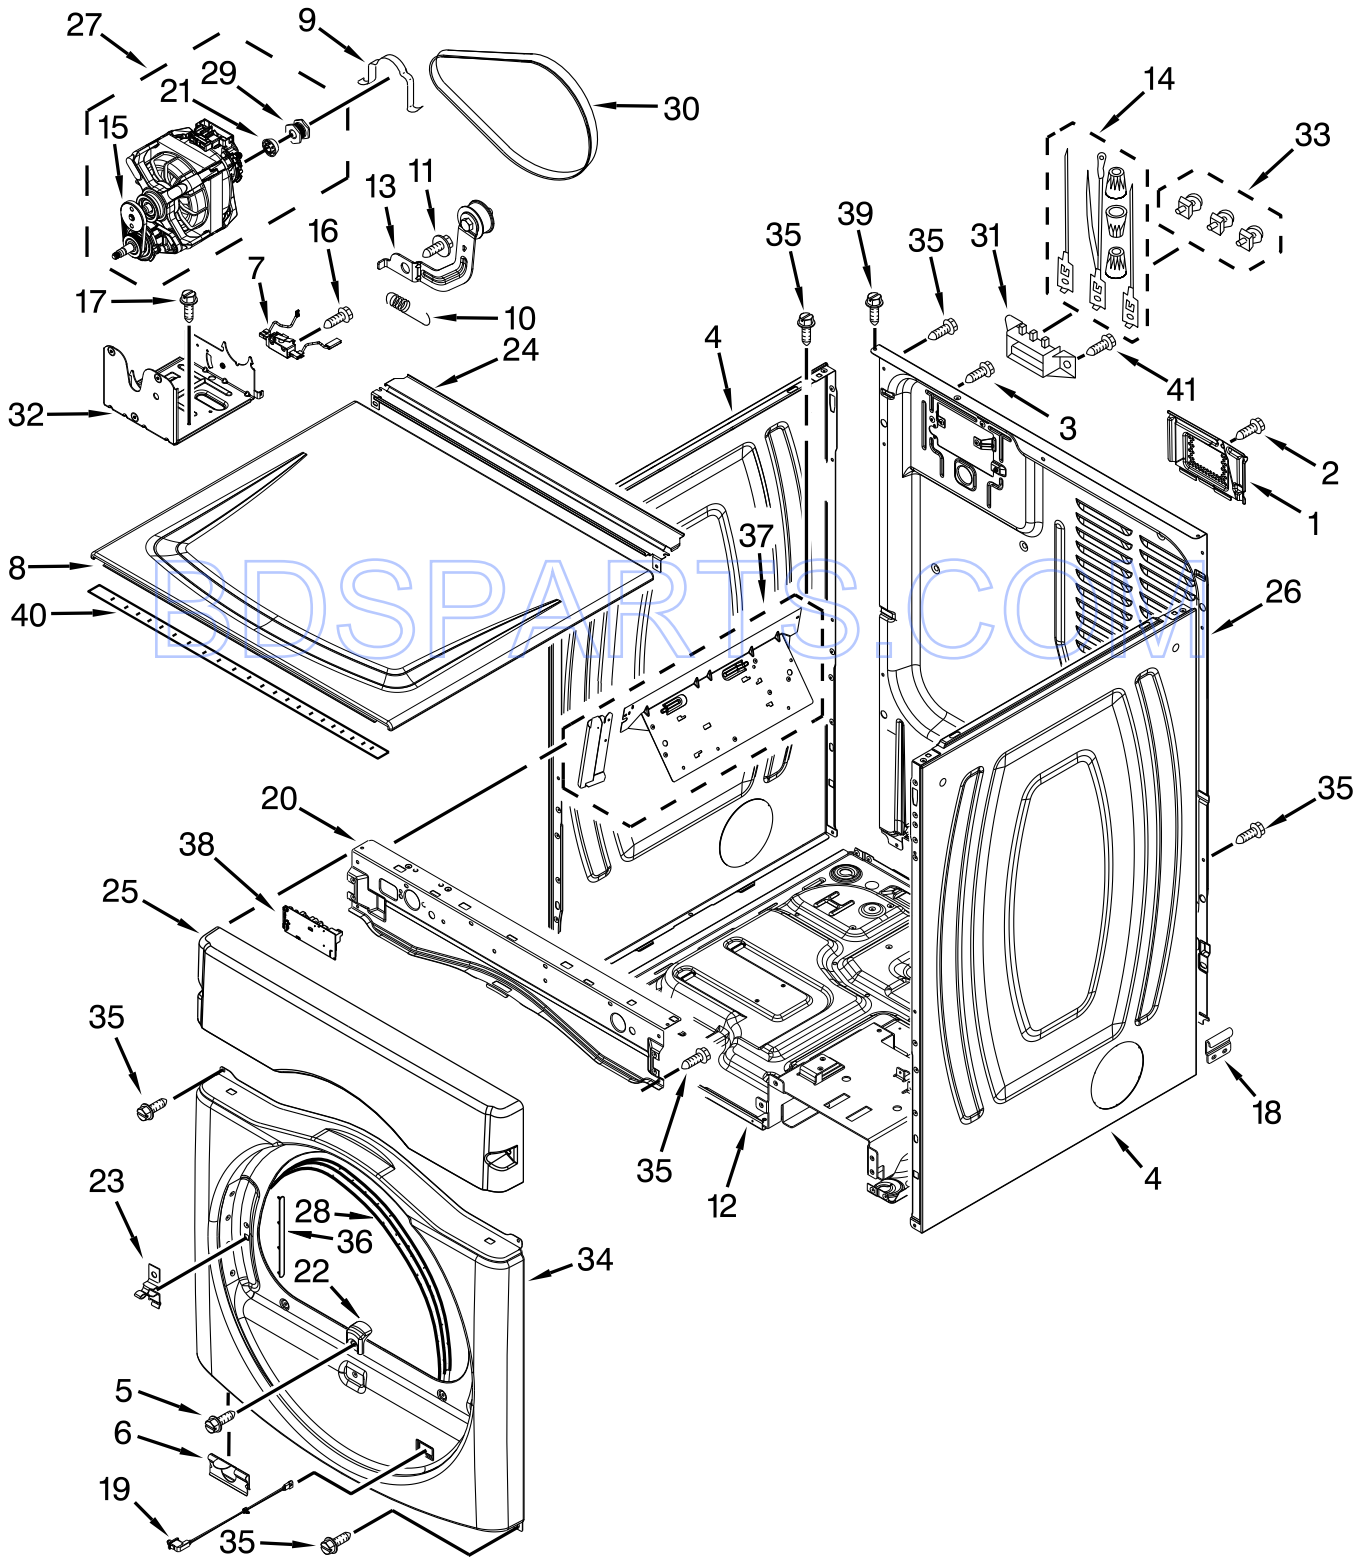

DRYER CABINET PARTS

DRYER CABINET PARTS

<u>Illus. No.</u>	<u>Part No.</u>	<u>Description</u>	<u>Illus. No.</u>	<u>Part No.</u>	<u>Description</u>	<u>Illus. No.</u>	<u>Part No.</u>	<u>Description</u>
1	W10286180	Cover, Terminal Block (Electric Models)	13	W10344192	Assembly, Idler	28	3387242	Seal, Front Panel
	8317340	Cover, Terminal Block (Gas Models)	14	279318	Terminal, Brass and Tinned (Includes Terminal Block Screw Kit)	29	3394341	Pulley, Motor
2	3390814	Screw	15	3405160	Belt, Drive (Blower Wheel)	30	W10131172	Belt, Drive
3	W10773242	Screw	16	98129	Screw	31	3397659	Block, Terminal
4		Panel, Side	17	343641	Screw	32	W10135695	Bracket, Motor
	W10542714	White	18	W10198461	Bracket, Stack	33	279393	Screw Kit, Terminal Block
5	3357011	Screw	19	W10350910	Assembly, Door Switch	34		Panel, Front
6	8519459	Clip, Toe Panel	20	8565237	Bracket, Console		W10549665	White
7	W10155571	Switch, Assembly	21	3393657	Restrainer, Belt	35	3390647	Screw
8		Top	22	8580015	Ramp, Door	36	8565043	Plug, Front Panel
	W10336080	White	23	8565122	Strike, Door	37	8563727	Bracket, Control
9	660658	Clamp, Motor	24	W10198224	Bracket, Water Channel	38	W10376685	Control Board
10	W10446781	Spring, Idler	25	W10198363	Enclosure, CCU	39	3393008	Screw
11	3389420	Screw	26	W10865341	Panel, Rear	40	8318396	Seal, Foam
12	W11116960	Base, Cabinet PD	27	W10396034	Assembly, Motor 60 HZ.	41	8533971	Screw
	8565046	Base, Cabinet PR					W10470674	Kit, 4-Way Venting