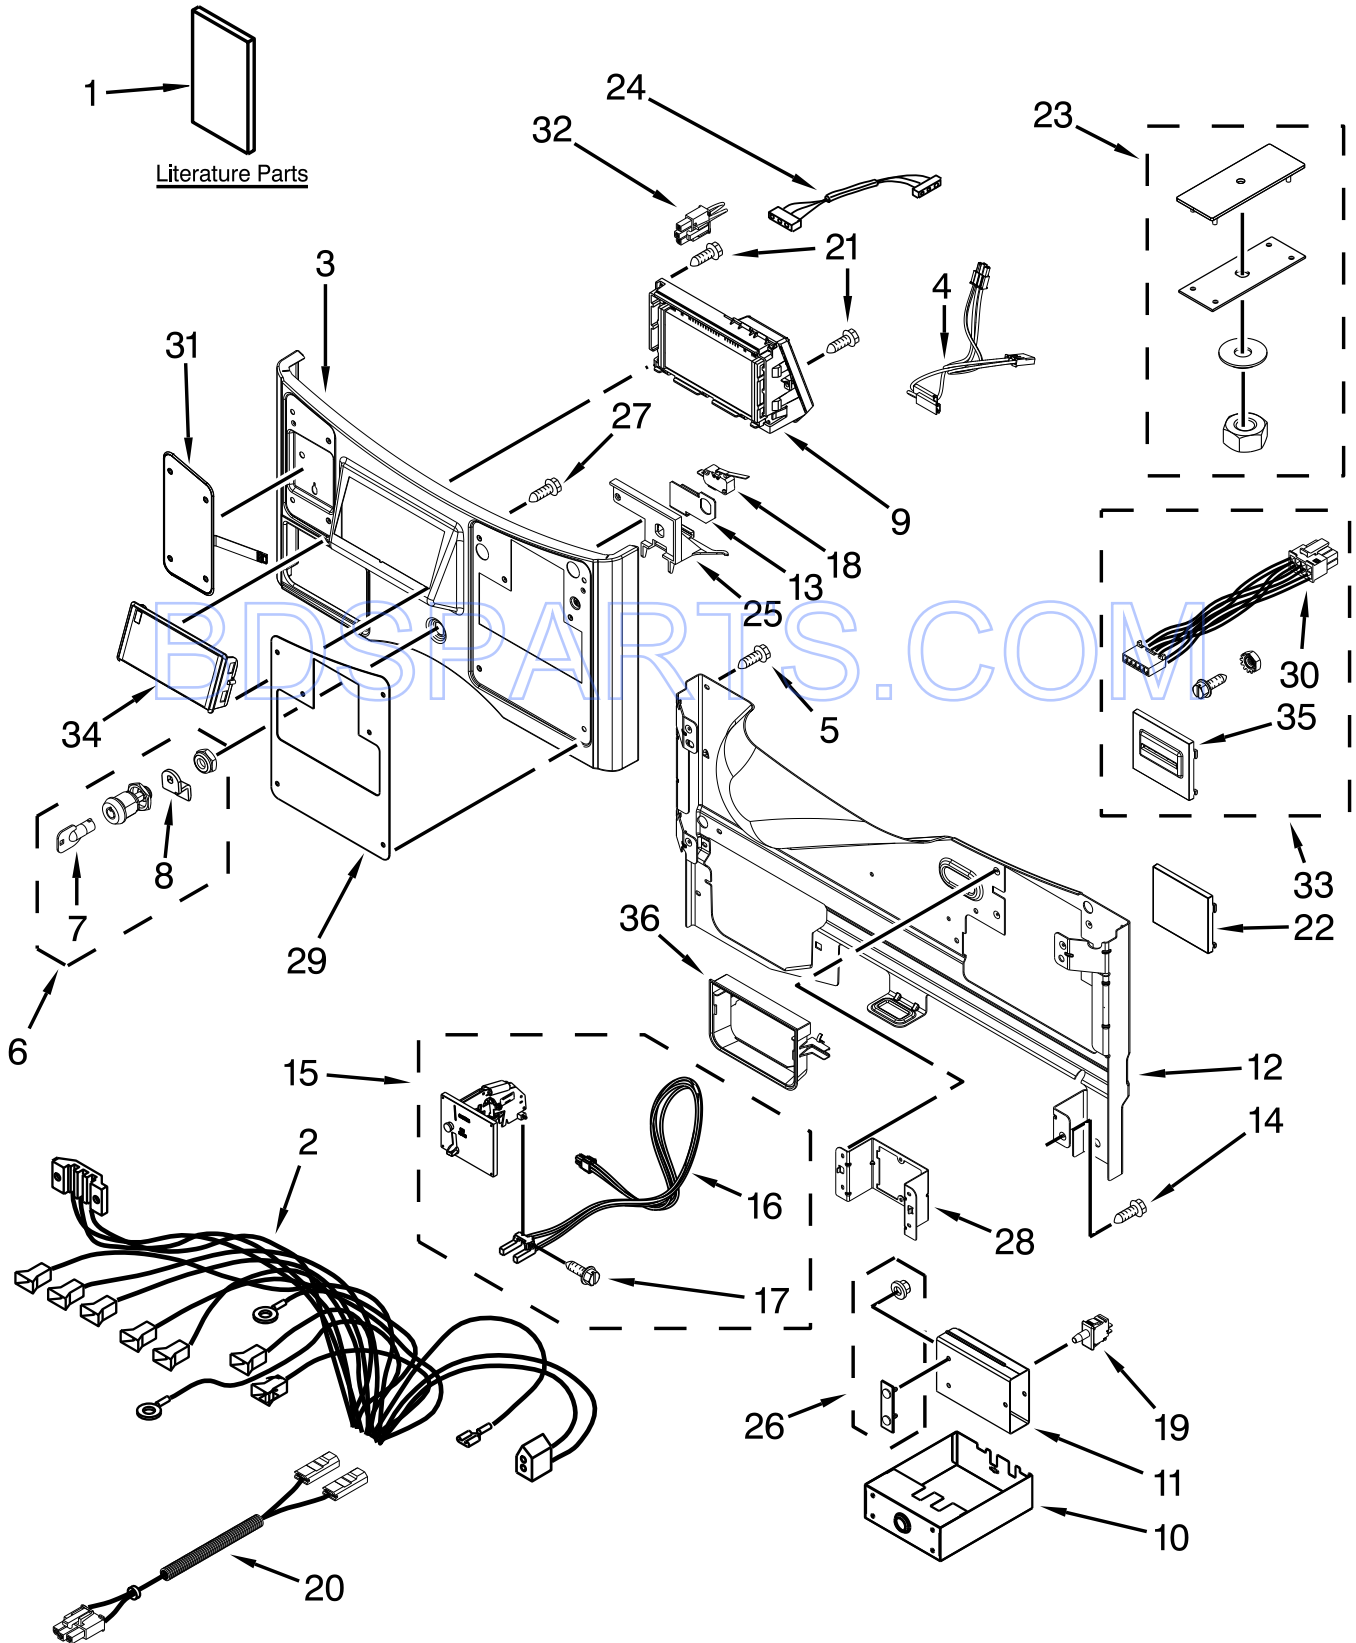

COMMERCIAL STACKED

MODELS:

- MLE22PDAZW0 (White)
- MLE22PRAZW0 (White)
- MLG22PDAWW0 (White)
- MLG22PRAWW0 (White)

BDSPARTS.COM

CONTROL PANEL PARTS

CONTROL PANEL PARTS

<u>Illus. No.</u>	<u>Part No.</u>	<u>Description</u>	<u>Illus. No.</u>	<u>Part No.</u>	<u>Description</u>	<u>Illus. No.</u>	<u>Part No.</u>	<u>Description</u>
1		Literature Parts	10	W10133248	Box, Coin	24	W10242897	Harness, Wire Dryer CCU to UIC
	W10920979	Instructions, Installation	11	W10133258	Assembly, Vault Body	25	W10198375	Console, Support
		For MLG22PD/PRAWW	12	W10198369	Bracket, Console	26	W10159907	Assembly, Mounting Strap Weld
	W10920980	Instructions, Installation	13	W10160652	Bracket-Switch	27	3400408	Screw
		For MLE22PD/PRAZW	14	W10386302	Screw	28	W10198322	Bracket PD
	W10920931	Sheet, Tech	15	W10133242	Assembly, Single Coin Drop		W10198323	Bracket PR
2	W10555303	Harness, Wiring (Electric Models)		W10198395	Assembly, Dual Coin Drop	29	W11034287	Fascia PD
	W10555305	Harness, Wiring (Gas Models)	16		Coin Optic Sensor Assembly		W11034310	Fascia PR
3	W10198207	Panel, Console		W10247389	White	30	W10239515	Harness, Card Reader
4	W10242896	Wire Harness, Sensor Switch		W10247388	Black	31	W10899384	Fascia, Membrane and Bezel Assembly
5	3390647	Screw	17	W10142655	Screw	32	W10133282	Jumper, Switch Service/Vault
6	W10899602	Assembly, Lock Access Door	18	W10447152	Switch, Service Access	33	W10198451	Card Reader, Conversion Kit
7	W10140858	Key, Access Door	19	W10131838	Switch, Vault Service Door	34	W10198390	Display, Window
8	W10913660	Cam, Locking	20	W10300896	Wire Harness, Vault Switch	35	W10198367	Bezel PR
9	W11040815	Assembly, Techbox PD	21	W10192860	Screw	36	W10198345	Collar, Dispenser
	W11040837	Assembly, Techbox PR	22	W10198366	Cover PD/PN			
			23	W10169579	Kit-Coin Box, Security (To be serviced as a kit)			