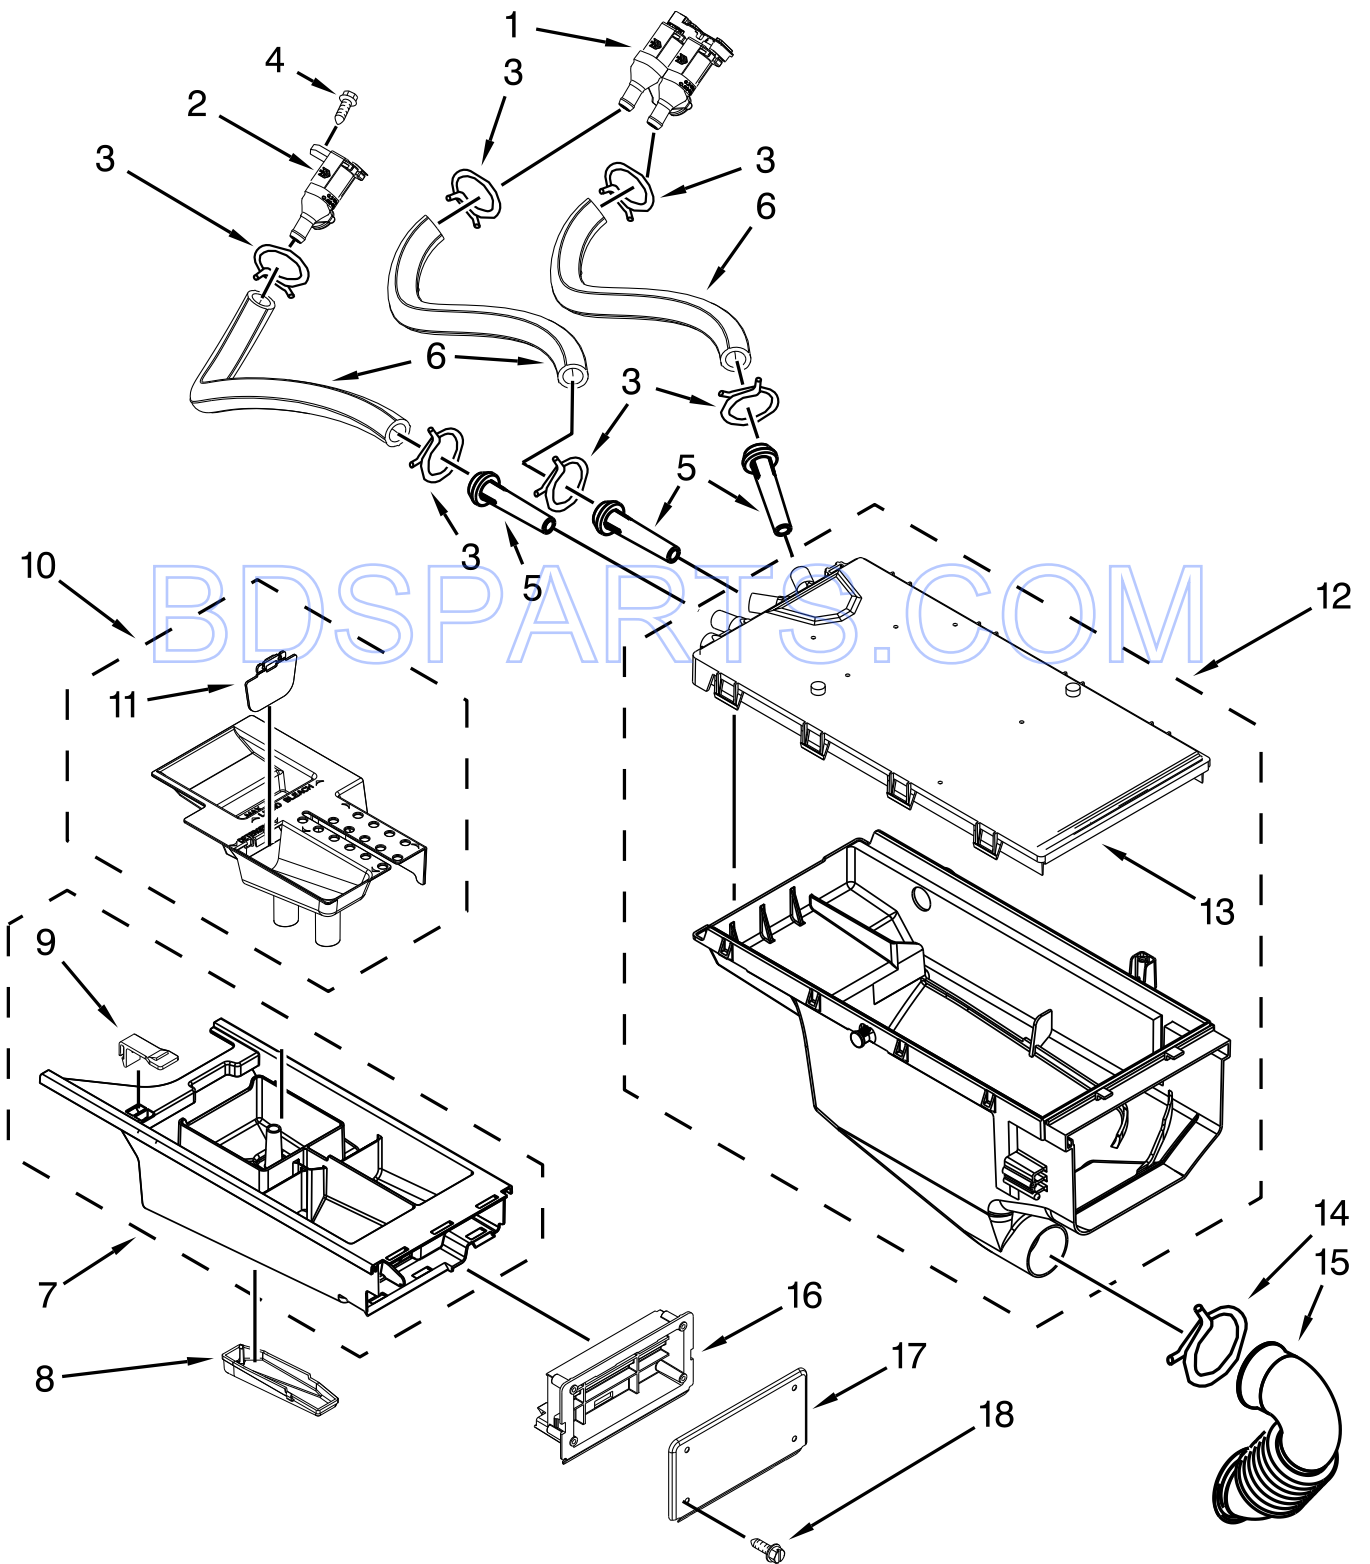

DISPENSER PARTS

DISPENSER PARTS

<u>Illus.</u> <u>No.</u>	<u>Part No.</u>	<u>Description</u>	<u>Illus.</u> <u>No.</u>	<u>Part No.</u>	<u>Description</u>	<u>Illus.</u> <u>No.</u>	<u>Part No.</u>	<u>Description</u>
1	W10212596	Valve, Water Inlet (Double)	8	8540399	Cover, Detergent Drawer	14	8281276	Clamp, Hose
2	W10212598	Valve, Water Inlet (Single)	9	W10198458	Tab, Drawer Release	15	W10583436	Hose, Dispenser To Tub
3	W10096852	Clamp, Hose	10	W10407371	Siphon, Bleach/Softener	16	W10764308	Handle, Drawer
4	W10137456	Screw	11	W10298953	Door, Living Hinge	17	W10899390	Cover, Handle
5	8183181	Nozzle, Inlet	12	W10212603	Dispenser, Outer Housing			
6	W10212611	Hose, Valve To Dispenser	13	W10212604	Plate, Distribution			
7	W10376660	Drawer, Detergent						

BDSPARTS.COM