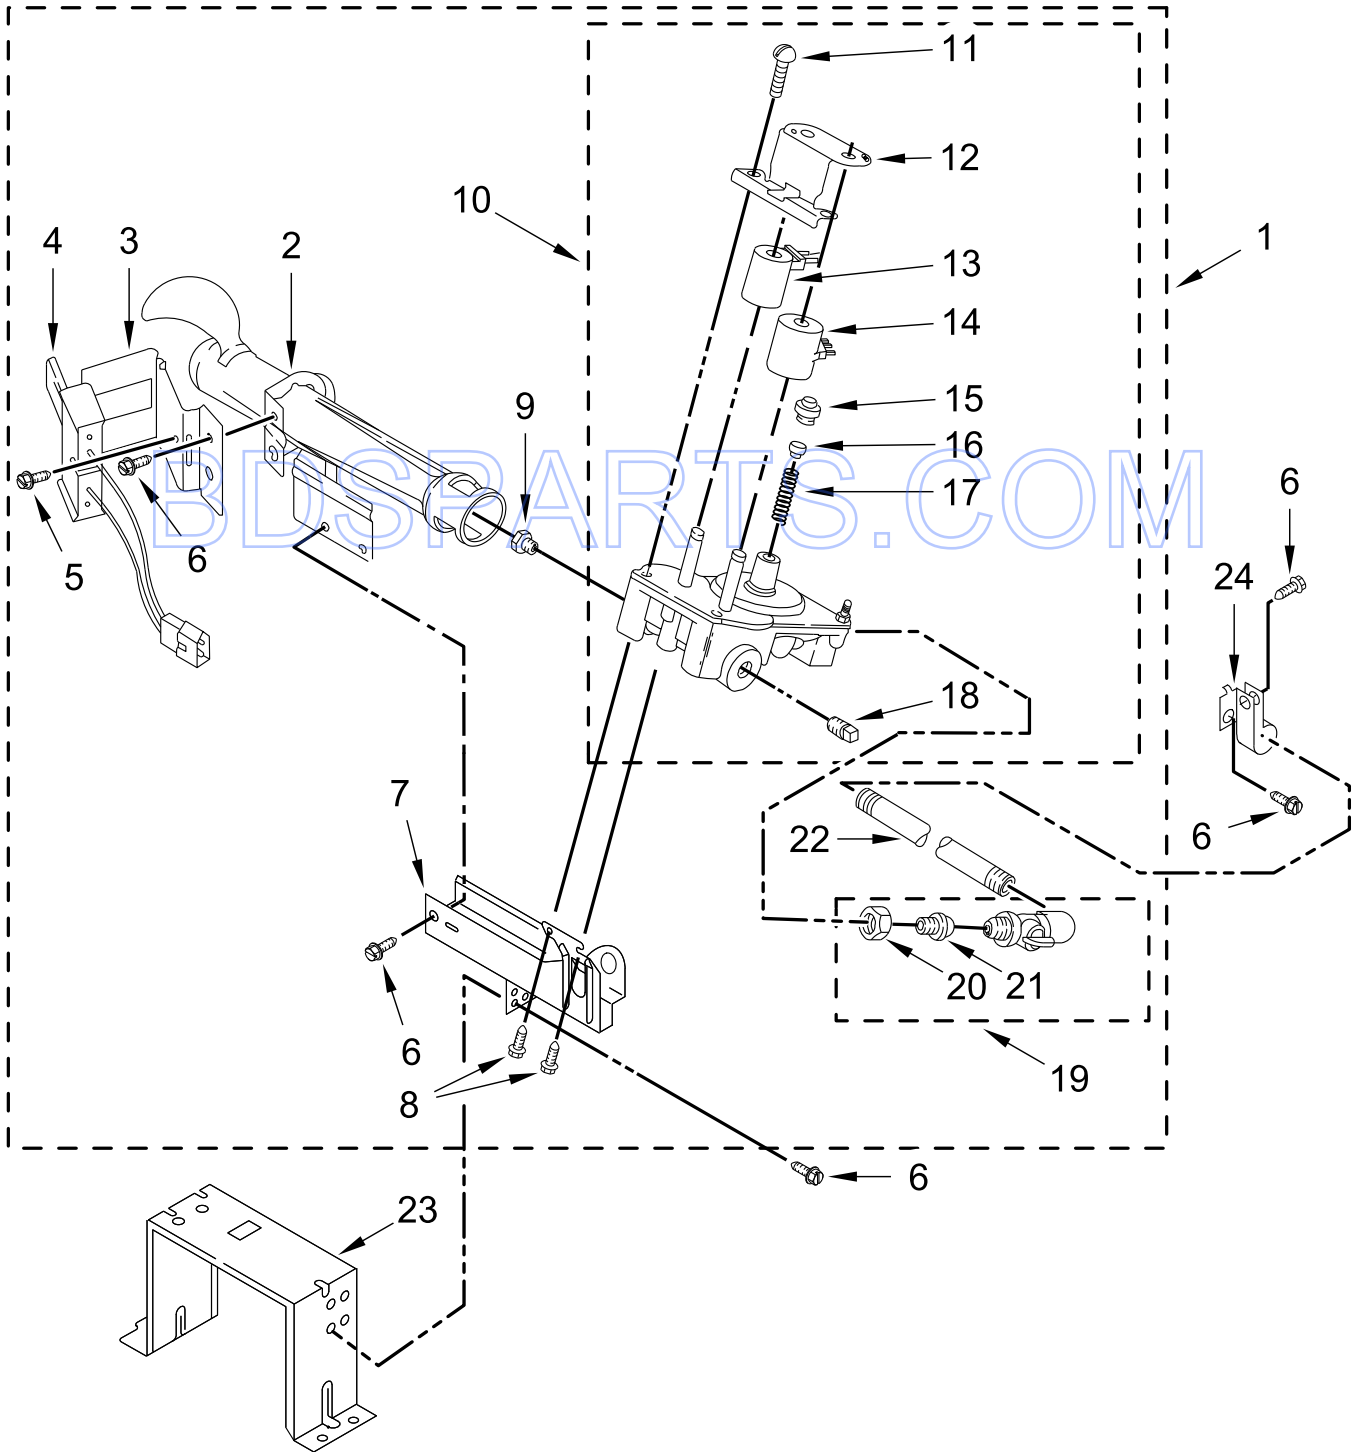

BURNER ASSEMBLY PARTS

USE WITH TYPE 1 - NATURAL, TYPE 2 - MIXED,
AND TYPE 4 - LIQUEFIED PROPANE AND BUTANE GASSES

BURNER ASSEMBLY PARTS

<u>Illus. No.</u>	<u>Part No.</u>	<u>Description</u>	<u>Illus. No.</u>	<u>Part No.</u>	<u>Description</u>	<u>Illus. No.</u>	<u>Part No.</u>	<u>Description</u>
1	W10135231	Burner Assembly (60 Hz)	12	694538	Bracket, Coil	23	3389889	Bracket, Support
2	688617	Tube, Burner	13	694540	Coil, 60 Hz. (2 Terminal) (Main)	24	3387561	Clamp, Pipe
3	694298	Bracket, Ignitor	14	694539	Coil, 60 Hz (Split) (3 Terminal) (Pilot Position)			Following Parts Not Illustrated
4	686590	Ignitor				W10135245		Conversion Kit (Type 1 and 2) to Type L.P.G.
5	3393909	Screw	15	694424	Leak, Limiter	W10233219		LP Conversion Kit (EU Type 4)
6	343641	Screw	16	694423	Screw, Regulator Adjustment	W10832960		LP Conversion Kit (FR/BE Nat Gas)
7	3389871	Base, Burner	17	694422	Spring, Regulator	W10832961		LP Conversion Kit (AUS Type 4)
8	3387057	Screw	18	239822	Plug, Pipe			
9		Orifice, Burner	19	697441	Valve, Gas			
	234870	Type 1 (Natural)	20	233076	Nut, Compression			
	234868	Type 4 (Propane)	21	3393767	Pipe, Tail			
10	W10141728	Valve, Gas (60 Hz - Complete)	22	W10110395	Pipe, Gas Supply			
11	694421	Screw, Coil						

BDSPARTS.COM