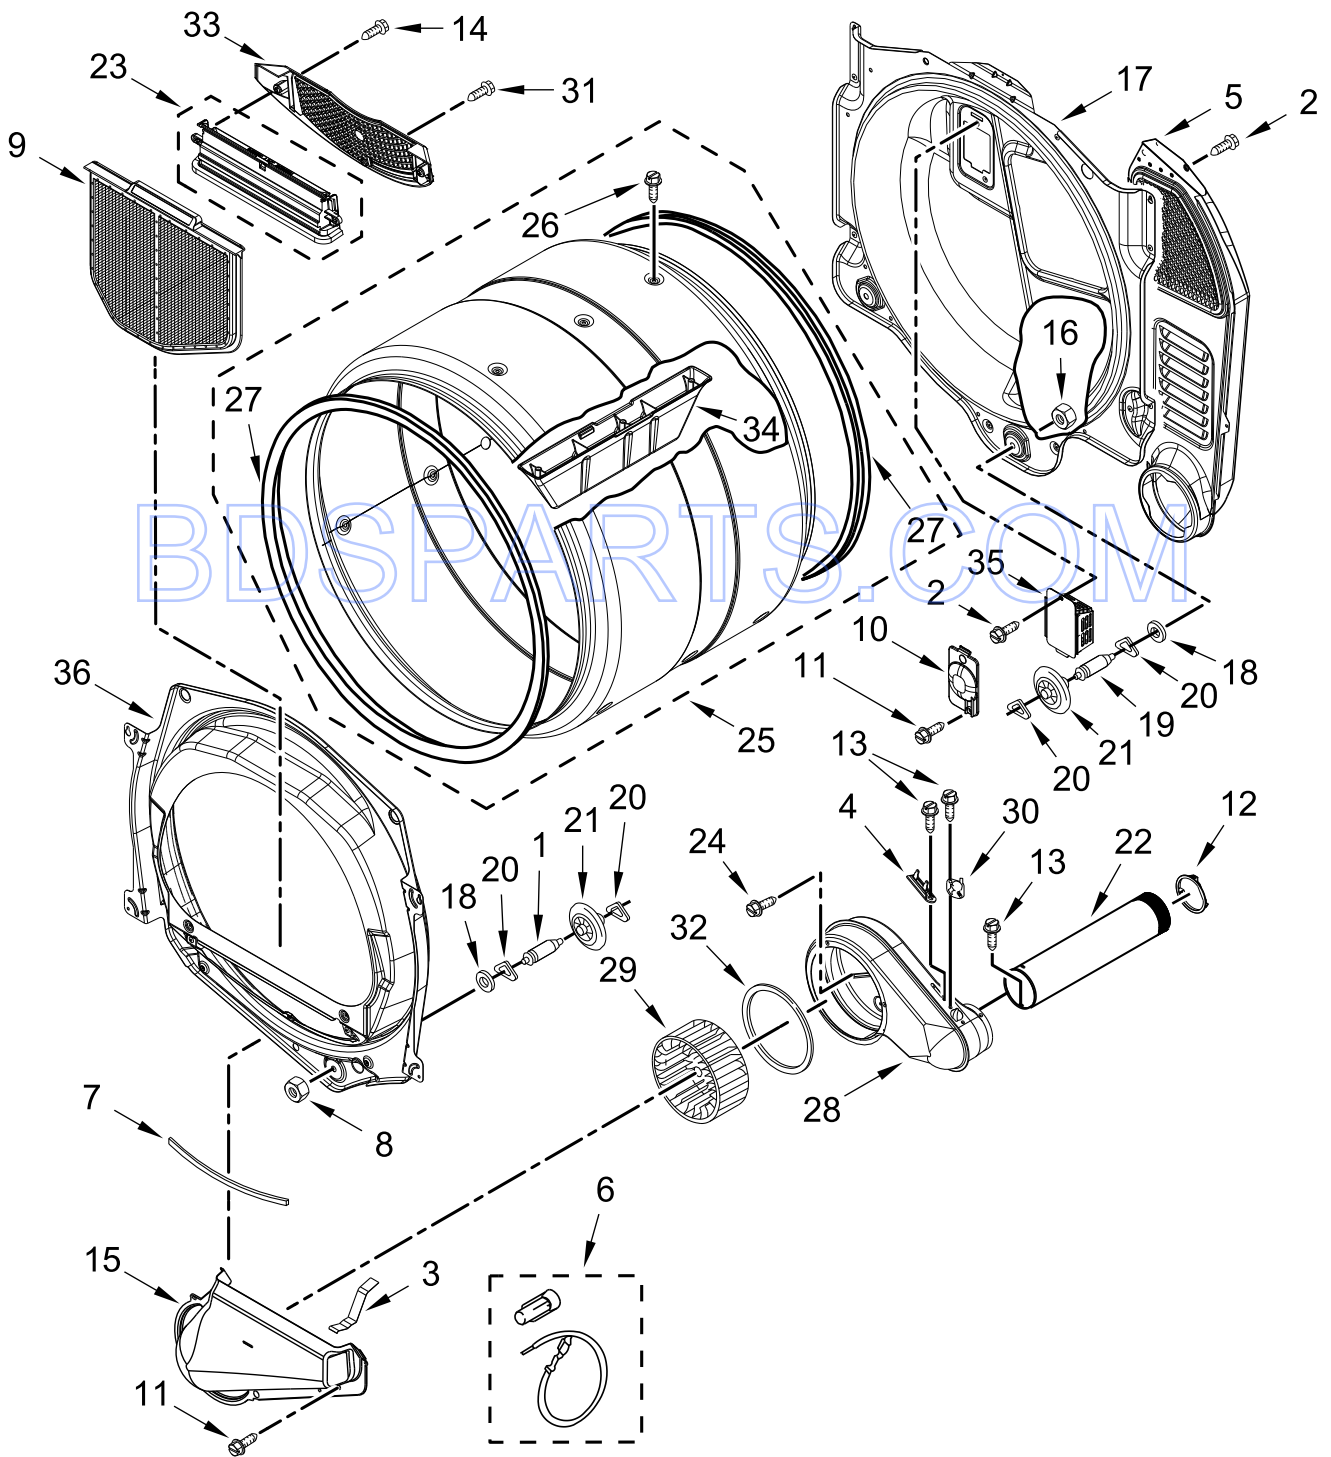

BULKHEAD AND BLOWER PARTS

BULKHEAD AND BLOWER PARTS

<u>Illus. No.</u>	<u>Part No.</u>	<u>Description</u>	<u>Illus. No.</u>	<u>Part No.</u>	<u>Description</u>	<u>Illus. No.</u>	<u>Part No.</u>	<u>Description</u>
1	W10359271	Shaft, Drum Roller - Right Hand Thread	11	359625	Screw	25	W10865330	Assembly, Drum (Complete)
2	3390647	Screw	12	W10344699	Collar, Duct	26	W10219342	Screw
3	W10345456	Clip, Spring	13	8533971	Screw	27	W10521118	Seal, Drum
4	3392519	Fuse, Thermal (91C)	14	3387230	Screw	28	8544362	Housing, Blower
5	697354	Assembly, Air Duct (Electric Models)	15	8066168	Assembly, Lint Duct	29	W10349492	Wheel, Blower
	W10865336	Assembly, Air Duct (Gas Models)	16	W10001120	Nut, Hex (Left Hand Thread)	30	8577274	Thermistor
6	279457	Terminal Wire Kit (For Heater Element Wiring Harness Repair)	17	W10080170	Bulkhead, Rear	31	695240	Screw
7	697814	Seal, Drum Front	18	3387459	Washer	32	697770	Seal, Plate Cover
8	3934666	Nut, Hex	19	W10359272	Shaft, Drum Roller - Left Hand Thread	33	W10181926	Grille, Outlet
9	W10049370	Screen, Lint	20	W10512946	Washer, Tri Ring	34	W10153409	Baffle, Drum
10	3402841	Lens, Drum Light	21	W10314171	Roller, Support	35	W10465334	Bracket, Drum Light
			22	8563728	Pipe, Exhaust	36	8565061	Bulkhead, Front
			23	W10181928	Assembly, Outlet Housing			
			24	489463	Screw			

BDSPARTS.COM