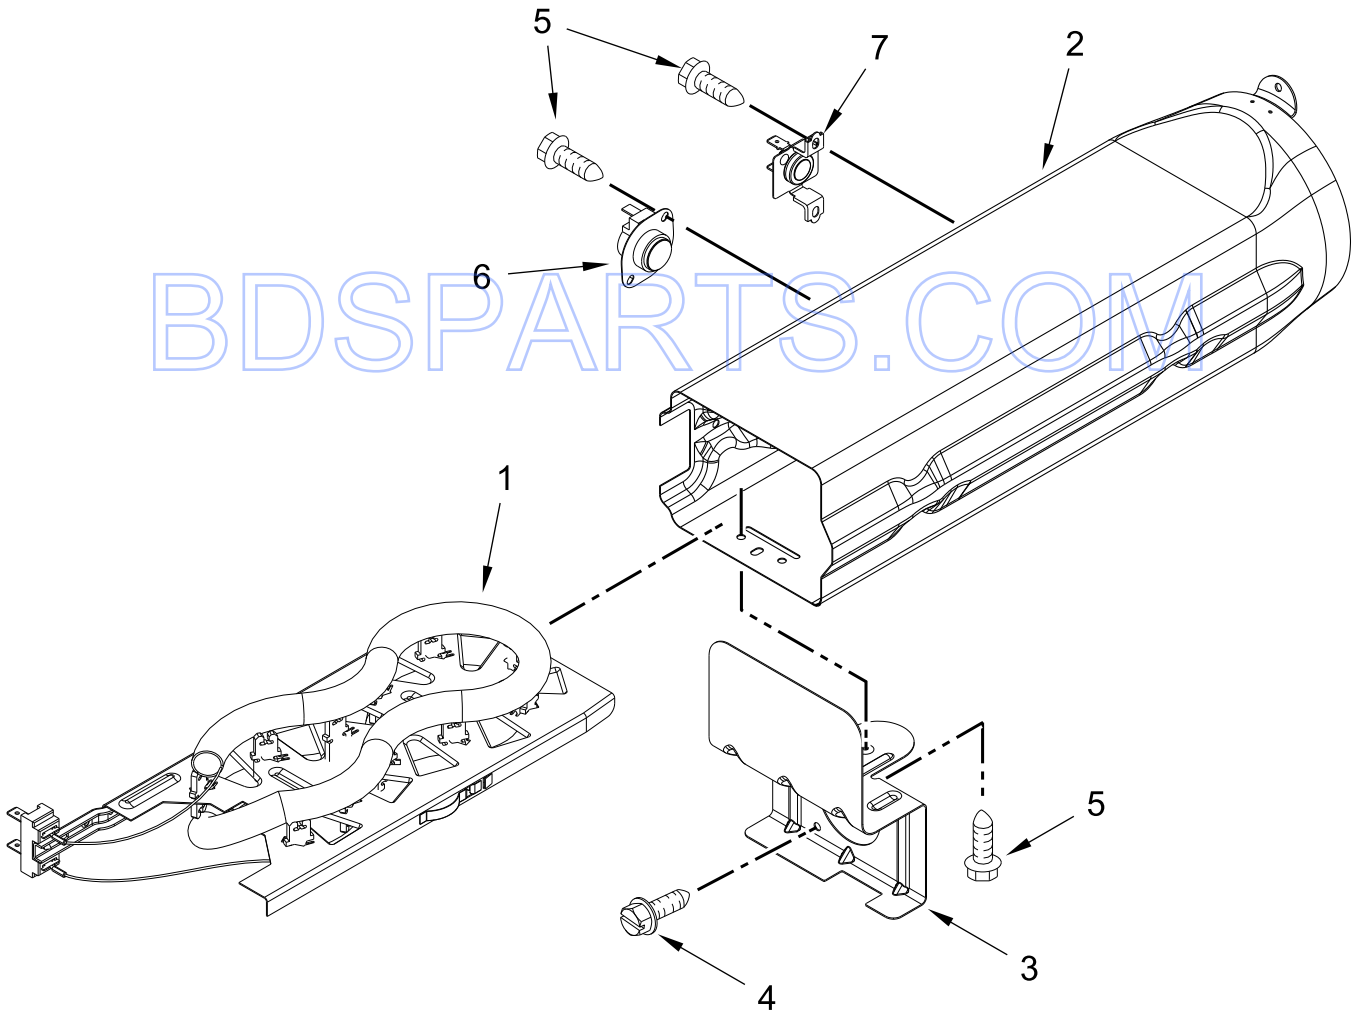

BULKHEAD AND BLOWER PARTS

<u>Illus. No.</u>	<u>Part No.</u>	<u>Description</u>	<u>Illus. No.</u>	<u>Part No.</u>	<u>Description</u>	<u>Illus. No.</u>	<u>Part No.</u>	<u>Description</u>
1	W10359271	Shaft, Drum Roller - Right Hand Thread	11	359625	Screw	25	W10865330	Assembly, Drum (Complete)
2	3390647	Screw	12	W10344699	Collar, Duct	26	W10219342	Screw
3	W10345456	Clip, Spring	13	8533971	Screw	27	W10521118	Seal, Drum
4	3392519	Fuse, Thermal (91C)	14	3387230	Screw	28	8544362	Housing, Blower
5	697354	Assembly, Air Duct (Electric Models)	15	8066168	Assembly, Lint Duct	29	W10349492	Wheel, Blower
	W10865336	Assembly, Air Duct (Gas Models)	16	W10001120	Nut, Hex (Left Hand Thread)	30	8577274	Thermistor
6	279457	Terminal Wire Kit (For Heater Element Wiring Harness Repair)	17	W10080170	Bulkhead, Rear	31	695240	Screw
7	697814	Seal, Drum Front	18	3387459	Washer	32	697770	Seal, Plate Cover
8	3934666	Nut, Hex	19	W10359272	Shaft, Drum Roller - Left Hand Thread	33	W10181926	Grille, Outlet
9	W10049370	Screen, Lint	20	W10512946	Washer, Tri Ring	34	W10153409	Baffle, Drum
10	3402841	Lens, Drum Light	21	W10314171	Roller, Support	35	W10465334	Bracket, Drum Light
			22	8563728	Pipe, Exhaust	36	8565061	Bulkhead, Front
			23	W10181928	Assembly, Outlet Housing			
			24	489463	Screw			

BDSPARTS.COM

DRYER HEATING PARTS-ELECTRIC