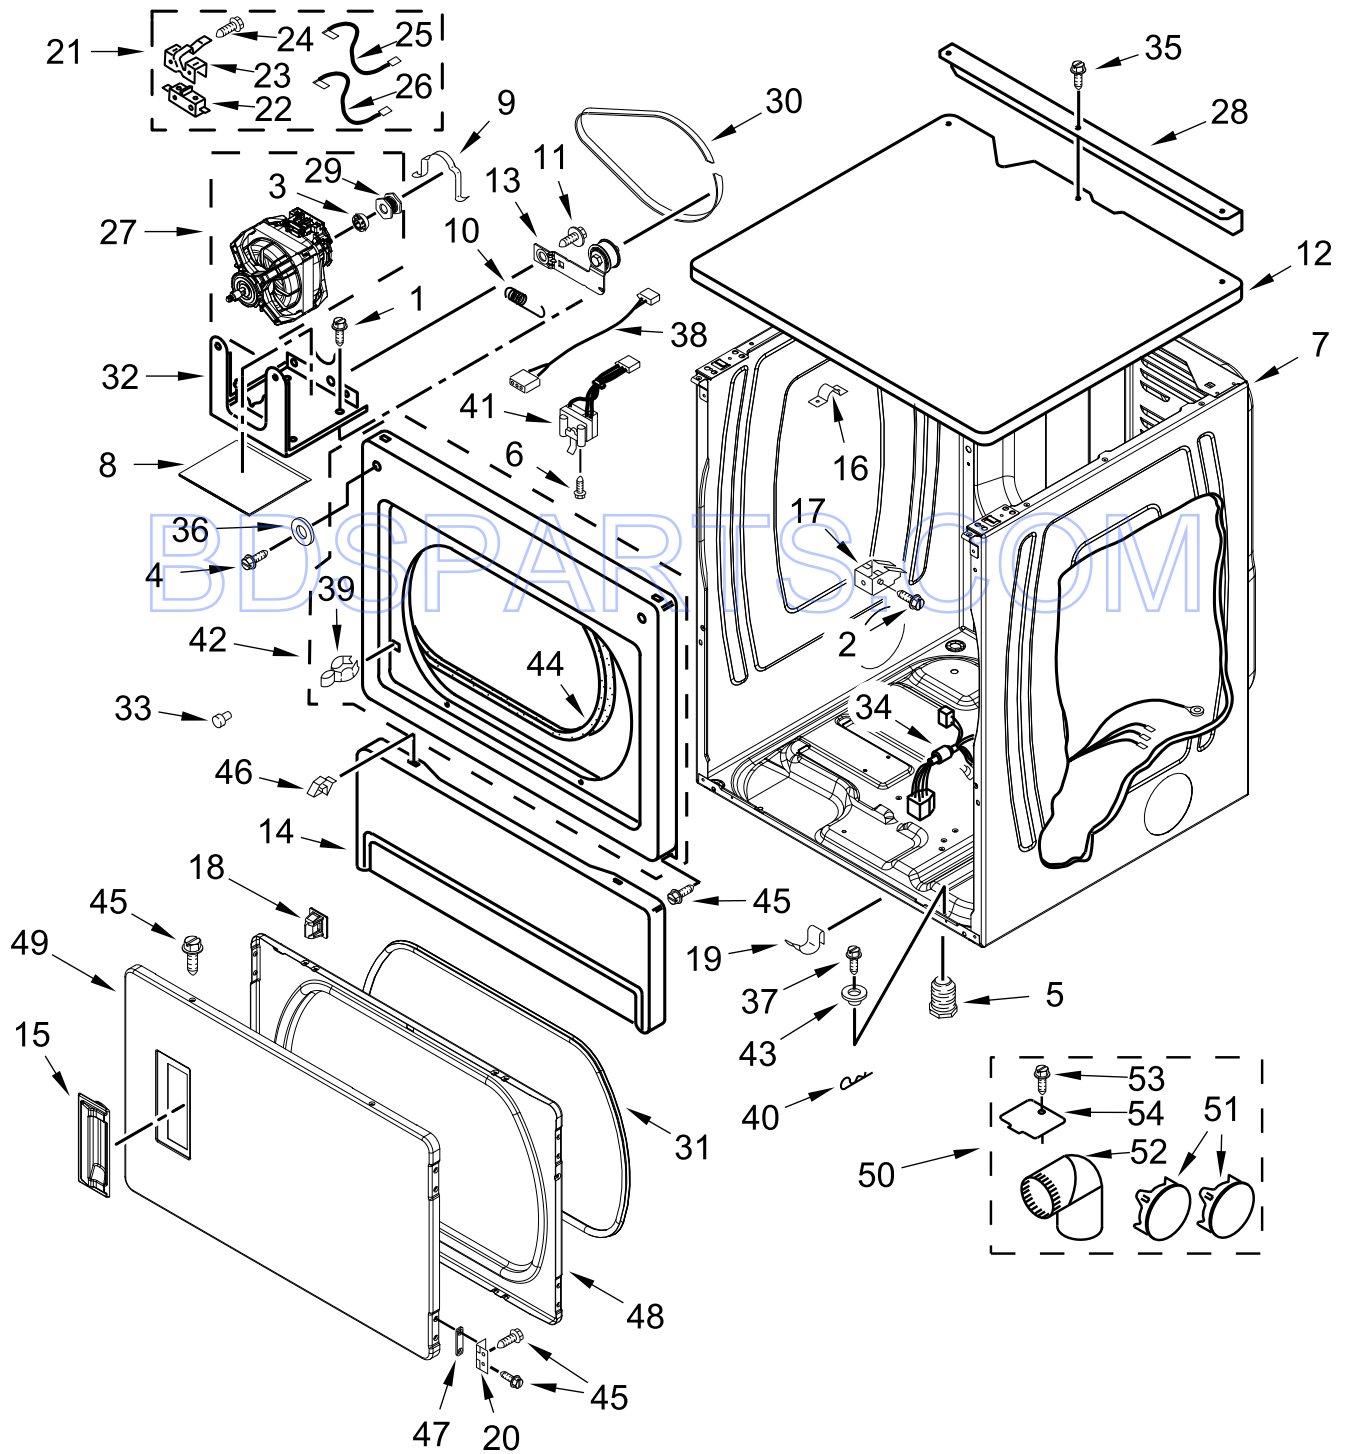

UPPER CABINET AND FRONT PANEL PARTS

UPPER CABINET AND FRONT PANEL PARTS

<u>Illus. No.</u>	<u>Part No.</u>	<u>Description</u>	<u>Illus. No.</u>	<u>Part No.</u>	<u>Description</u>	<u>Illus. No.</u>	<u>Part No.</u>	<u>Description</u>
1	3390663	Screw	20		Hinge & Pin Assembly	41	3406109	Switch, Door
2	3391915	Screw		W10279703	Silver	42		Panel, Front
3	3393657	Restrainer, Belt	21	8066134	Switch Assembly		W10192882	White
4	3400077	Screw	22	3394881	Switch - Belt	43	3389233	Bushing
5	689172	Foot, Dryer Plastic	23	8066120	Lever Switch	44	3387242	Seal, Front Panel
6	697773	Screw	24	98129	Screw	45	342055	Screw
7		Cabinet	25	W10167612	Wire, Belt Switch	46	3388229	Retainer
	W10547697	White	26	3398948	Wire, Jumper (Broken Belt Switch)	47		Plug, Hinge
8	W10212660	Motor, Sound Pad	27	W10396031	Motor	48	W10323061	Door, Rear
9	660658	Clamp, Motor	28	3979115	Bracket, Angle	49	W10322546	Door, Front
10	W10446781	Spring, Idler	29	3394341	Pulley, Motor		W10191265	White
11	3389420	Screw	30	3387610	Belt, Drive	50		Optional Parts Not Included|Dryer Exhaust Kit|(For Side & Bottom Venting)
12		Top	31	3390735	Seal, Door		279818	White
	3389351	White	32	3387118	Bracket, Motor	51		Multivent Plug
13	W10344193	Pulley-Idler Assembly	33	693152	Bumper		697750	White
14		Panel, Toe	34	W10702049	Harness	52	49026	Elbow
	697215	White	35	3390647	Screw	53	488729	Screw
15	W10116360	Handle, Door	36	3392186	Washer	54	3394331	Plate, Cover
16	98997	Clip	37	3400523	Bolt, Security			
17	3391846	Clip, Front Panel	38	8283298	Jumper, Door Switch			
18	3392538	Assembly, Door Catch	39	696144	Strike, Door			
19	W10291934	Clip	40	W10117347	Cotter Pin