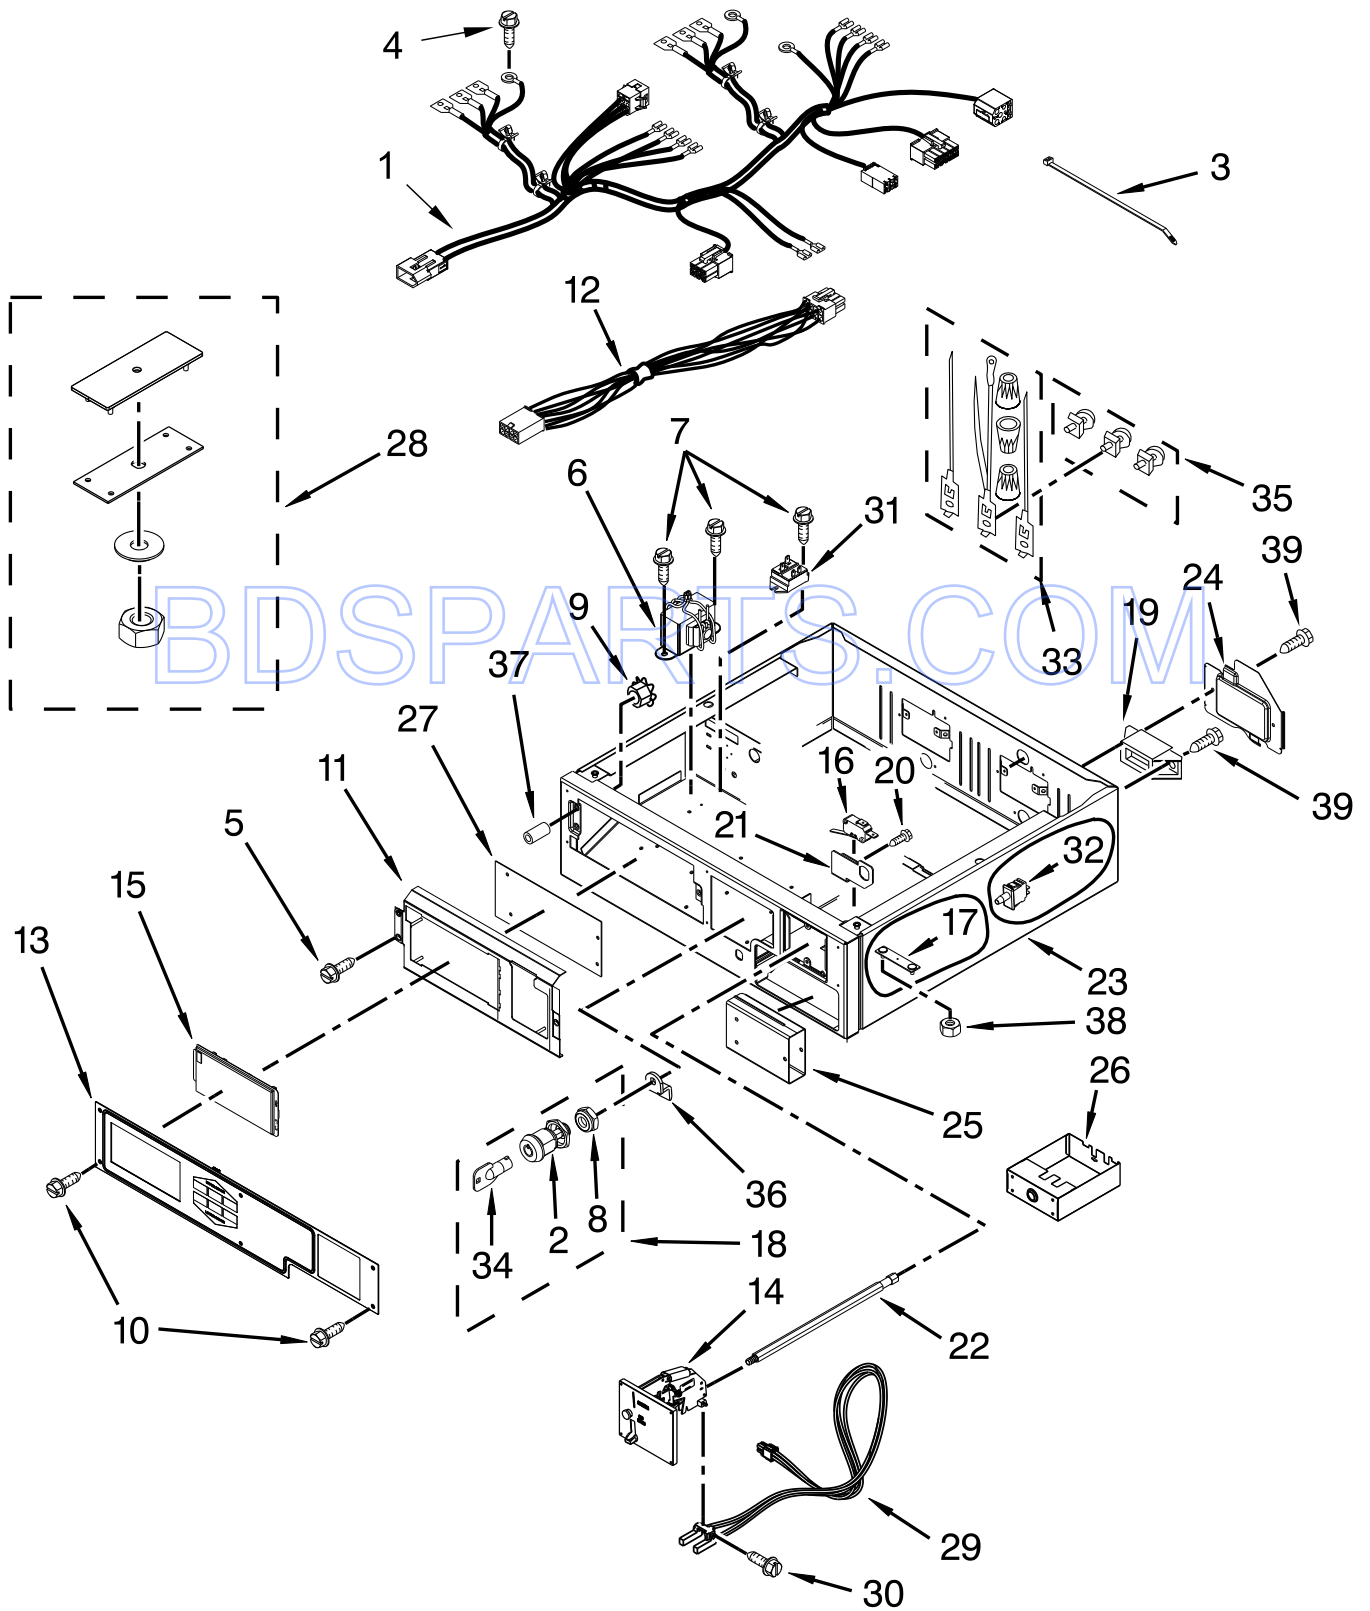

COMMERCIAL ELECTRIC DRYER

MODELS:

MLE26PDBYW0 (White)

BDSPARTS.COM

CONTROL PANEL AND SEPARATOR PARTS

CONTROL PANEL AND SEPARATOR PARTS

<u>Illus. No.</u>	<u>Part No.</u>	<u>Description</u>	<u>Illus. No.</u>	<u>Part No.</u>	<u>Description</u>	<u>Illus. No.</u>	<u>Part No.</u>	<u>Description</u>
1	W10702048	Harness, Collar	17	W10159907	Assembly, Mounting Strap Weld	31	W10133335	Relay, Motor
2	W10139762	Nut, Hex	18	W10133264	Assembly, Lock Access Door	32	W10131838	Switch, Vault Service Door
3	8529895	Tie, Cable	19	3397659	Block, Terminal	33	279318	Terminal, Brass and Tinned (Includes Terminal Block Screw Kit)
4	8533974	Screw	20	3400408	Screw	34	W10140858	Key, Access Door
5	W10140652	Screw	21	W10160652	Bracket-Switch	35	279393	Screw Kit, Terminal Block
6	W10133285	Transformer 120Vac To 22.5Vac	22	W10137319	Bolt, Hex Bar	36	W10133266	Cam, Locking
7	8533971	Screw	23	W10159849	Collar	37	W10133514	Standoff, Circuit Board
8	W10177242	Nut, Hex	24	W10196677	Cover, Terminal Block	38	W10001120	Nut, Hex (Left Hand Thread)
9	W10139046	Nut	25	W10133258	Assembly, Vault Body	39	3400000	Screw
10	W10386302	Screw	26	W10133248	Box, Coin			
11	W10657185	Plate, Control Mounting	27	W10678217	Control Board			
12	W10111027	Jumper, Transformer	28	W10169579	Kit-Coin Box, Security (To be serviced as a kit)			
13	W10684165	Facia Console	29		Coin Optic Sensor Assembly			
14	W10133242	Assembly, Single Coin Drop		W10247389	White			
15	W10133268	Cover, Display	30	W10142655	Screw			
16	W10447152	Switch, Service Access						