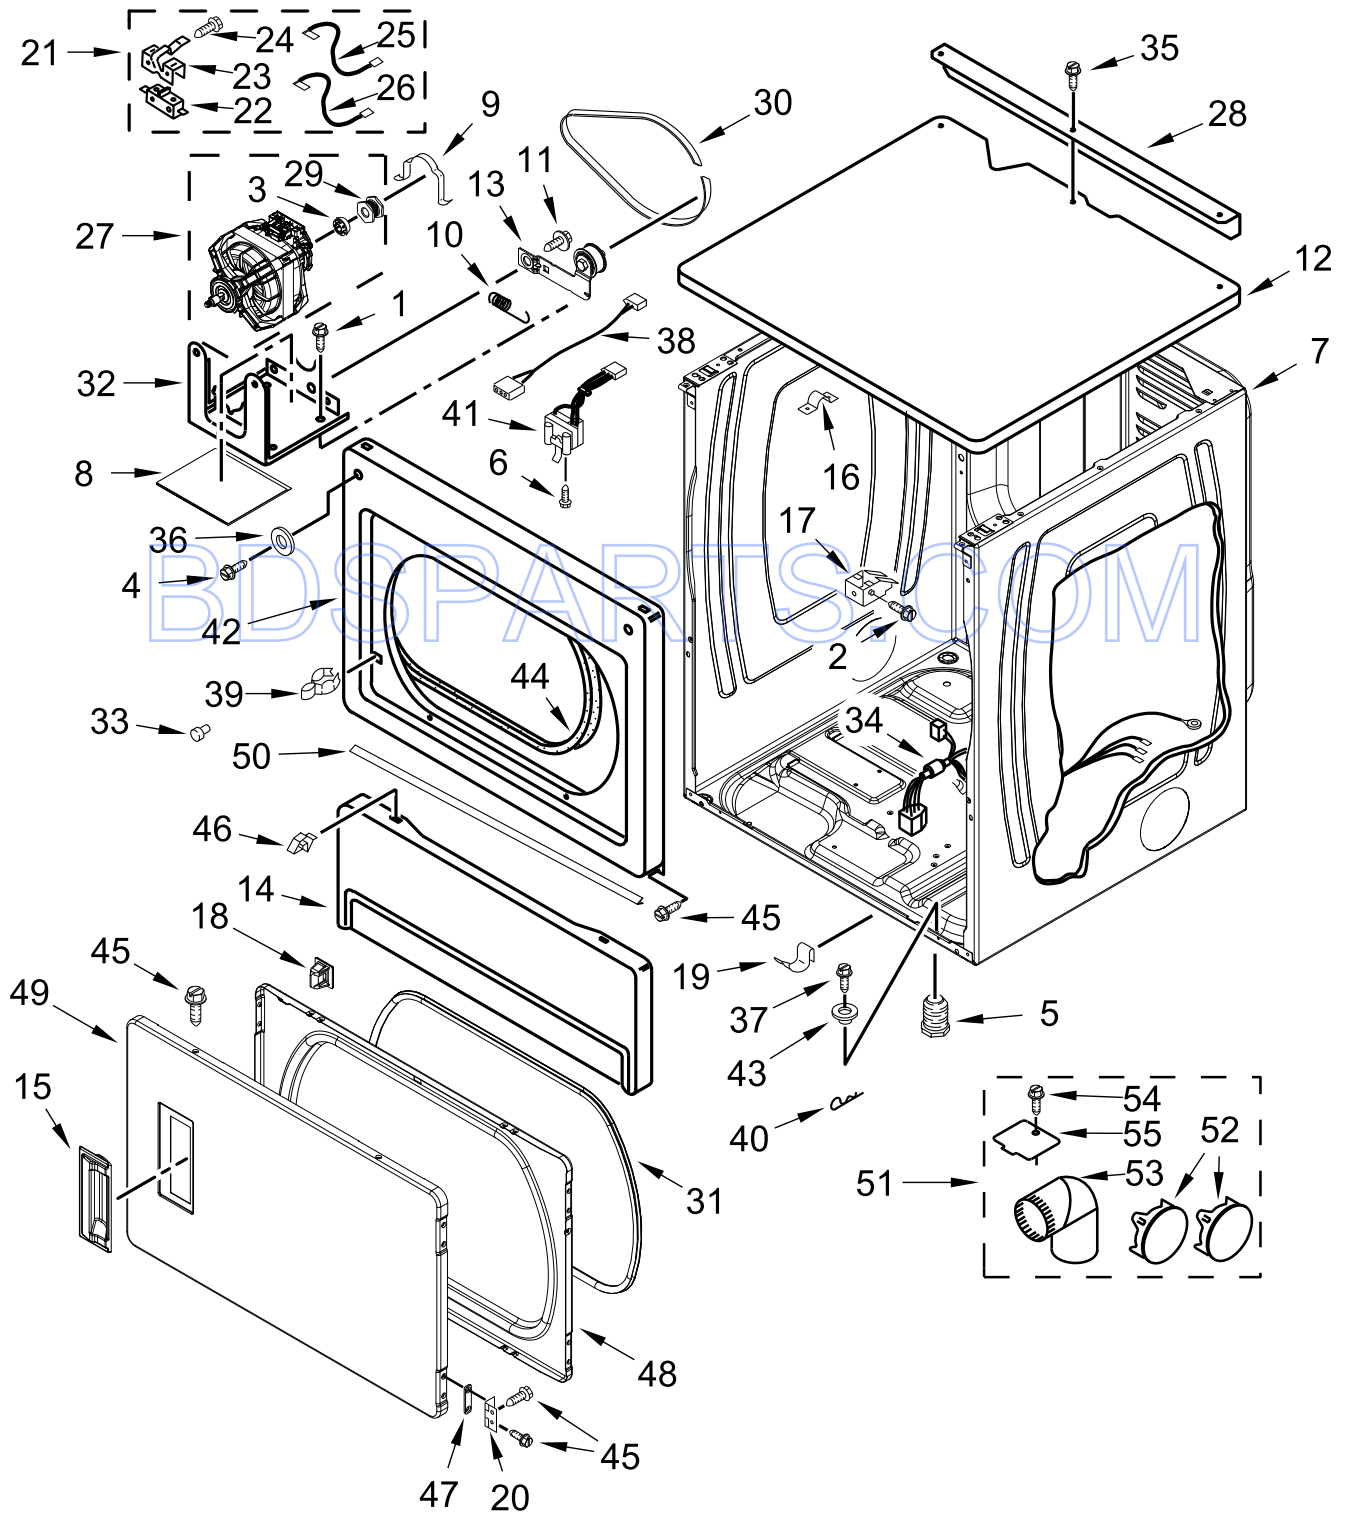

UPPER CABINET AND FRONT PANEL PARTS

UPPER CABINET AND FRONT PANEL PARTS

<u>Illus. No.</u>	<u>Part No.</u>	<u>Description</u>	<u>Illus. No.</u>	<u>Part No.</u>	<u>Description</u>	<u>Illus. No.</u>	<u>Part No.</u>	<u>Description</u>
1	3390663	Screw	21	8066134	Switch Assembly	44	3387242	Seal, Front Panel
2	3391915	Screw	22	3394881	Switch - Belt	45	342055	Screw
3	3393657	Restrainer, Belt	23	8066120	Lever Switch	46	3388229	Retainer
4	3400077	Screw	24	98129	Screw	47		Plug, Hinge
5	689172	Foot, Dryer Plastic	25	W10167612	Wire, Belt Switch		W10191265	White
6	697773	Screw	26	3398948	Wire, Jumper (Broken Belt Switch)	48	W10323061	Door, Rear
7		Cabinet	27	W10396031	Motor	49	W10322546	Door, Front
	W10547697	White	28	3979115	Bracket, Angle	50	W10576519	Seal, Deflector
8	W10212660	Motor, Sound Pad	29	3394341	Pulley, Motor	51		Optional Parts Not Included|Dryer Exhaust Kit|(For Side & Bottom Venting)
9	660658	Clamp, Motor	30	3387610	Belt, Drive		279818	White
10	W10446781	Spring, Idler	31	3390735	Seal, Door			Multivent Plug
11	3389420	Screw	32	3387118	Bracket, Motor	52		697750 White
12		Top	33	693152	Bumper	53	49026	Elbow
	3389351	White	34	W10807486	Harness, Upper/Lower	54	488729	Screw
13	W10344193	Pulley-Idler Assembly	35	3390647	Screw	55	3394331	Plate, Cover
14		Panel, Toe	36	3392186	Washer			
	697215	White	37	3400523	Bolt, Security			
15	W10116360	Handle, Door	38	8283298	Jumper, Door Switch			
16	98997	Clip	39	696144	Strike, Door			
17	3391846	Clip, Front Panel	40	W10117347	Cotter Pin			
18	3392538	Assembly, Door Catch	41	3406109	Switch, Door			
19	W10291934	Clip	42		Panel, Front			
20		Hinge & Pin Assembly		W10192882	White			
	W10279703	Silver	43	3389233	Bushing