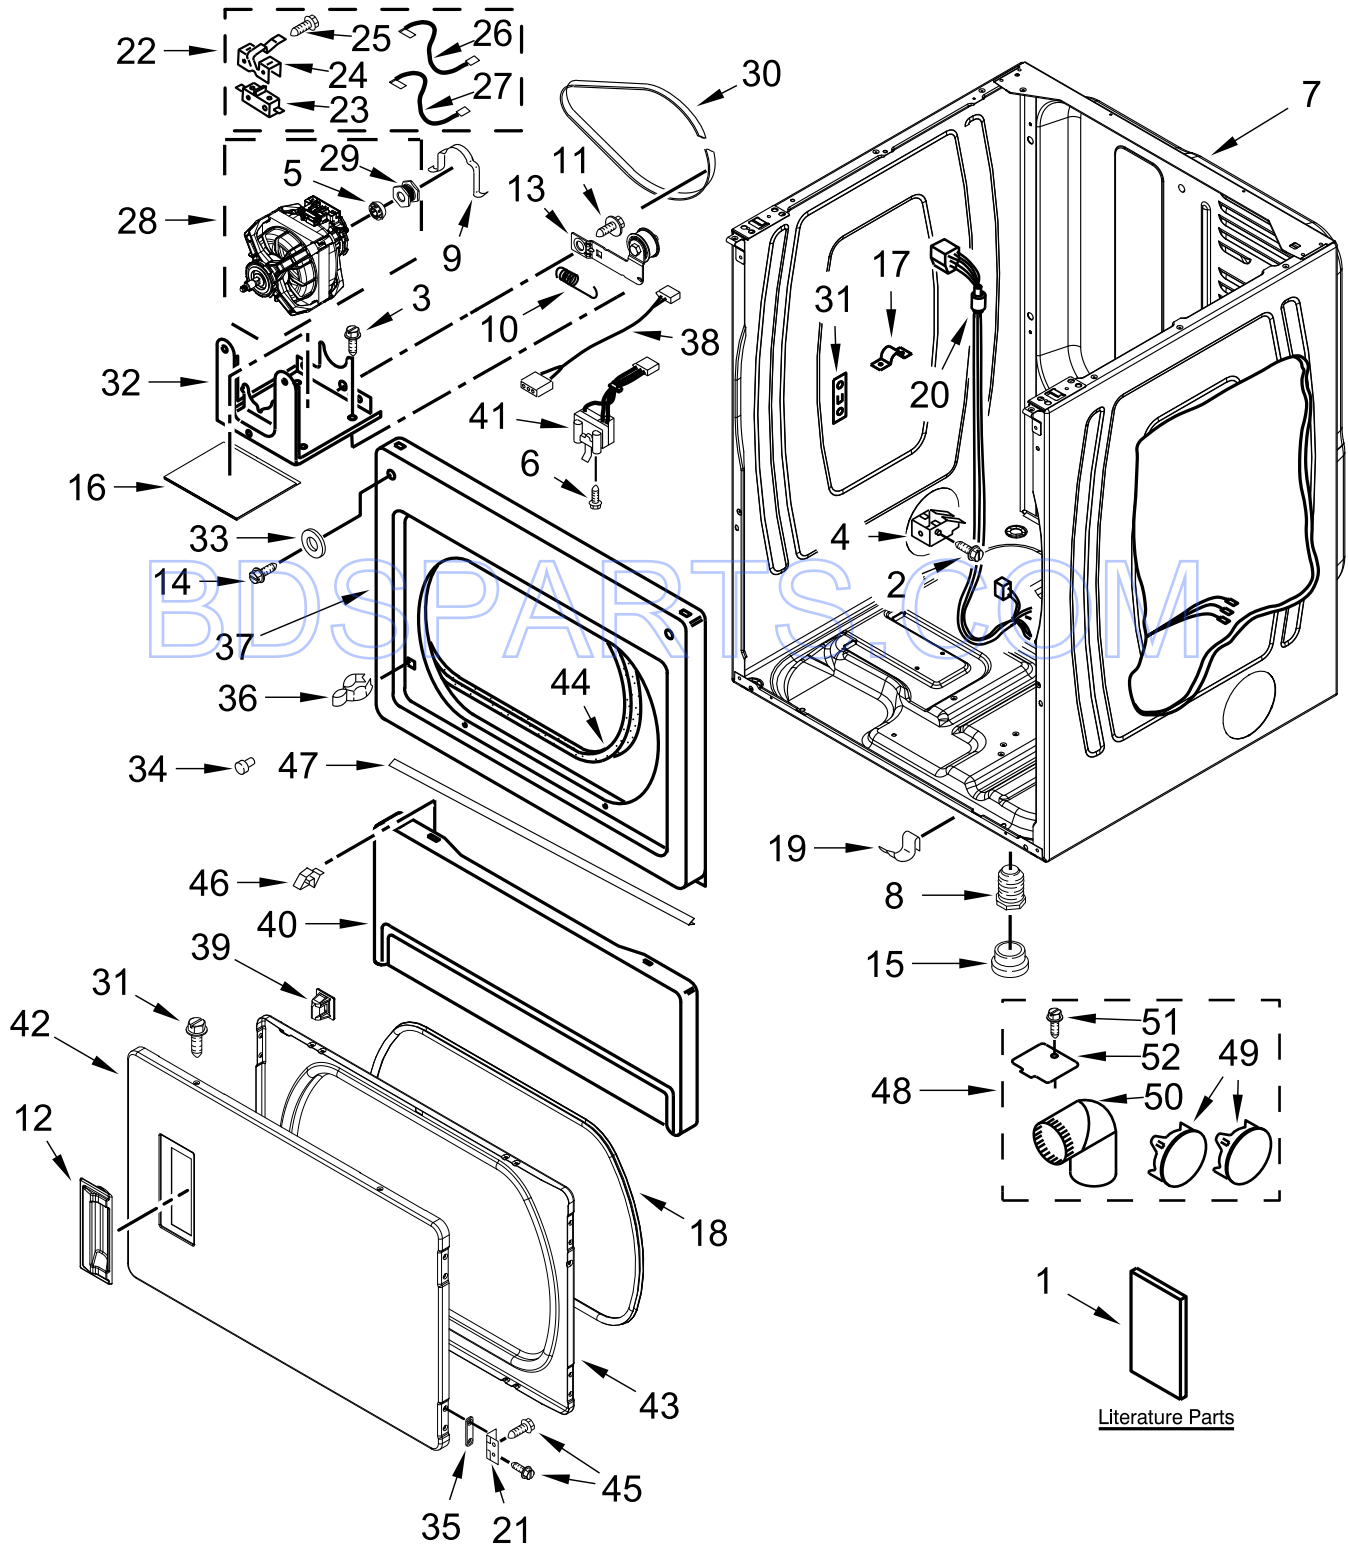

LOWER CABINET AND FRONT PANEL PARTS

LOWER CABINET AND FRONT PANEL PARTS

<u>Illus. No.</u>	<u>Part No.</u>	<u>Description</u>	<u>Illus. No.</u>	<u>Part No.</u>	<u>Description</u>	<u>Illus. No.</u>	<u>Part No.</u>	<u>Description</u>
1		Literature Parts (Located Behind Toe Panel)	19	W10291934	Clip	39	3392538	Assembly, Door Catch
	W10761033	Installation Instructions	20	W10807486	Harness, Upper/Lower	40		Panel, Toe
	W10135168	Tech Sheet	21		Hinge & Pin Assembly		697215	White
	W10738550	Wiring Diagram		W10279703	Silver	41	3406109	Switch, Door
2	3391915	Screw	22	8066134	Switch Assembly	42	W10322546	Door, Front
3	3390663	Screw	23	3394881	Switch - Belt	43	W10323061	Door, Rear
4	3391846	Clip, Front Panel	24	8066120	Lever Switch	44	3387242	Seal, Front Panel
5	3393657	Restrainer, Belt	25	98129	Screw	45	342055	Screw
6	697773	Screw	26	W10167612	Wire, Belt Switch	46	3388229	Retainer
7		Cabinet	27	3398948	Wire, Jumper (Broken Belt Switch)	47	W10576519	Seal, Deflector
	W10547697	White	28	W10396031	Motor	48		Optional Parts Not Included|Dryer Exhaust Kit|(For Side & Bottom Venting)
8	3392100	Foot, Dryer	29	3394341	Pulley, Motor		279818	White
9	660658	Clamp, Motor	30	3387610	Belt, Drive	49		Multivent Plug
10	W10446781	Spring, Idler	31	3390647	Screw		697750	White
11	3389420	Screw	32	3387118	Bracket, Motor	50	49026	Elbow
12	W10116360	Handle, Door	33	3392186	Washer	51	488729	Screw
13	W10344193	Pulley-Idler Assembly	34	693152	Bumper	52	3394331	Plate, Cover
14	3400077	Screw	35		Plug, Hinge			
15	3391943	Boot, Foot		W10191265	White			
16	W10212660	Motor, Sound Pad	36	696144	Strike, Door			
17	98997	Clip	37		Panel, Front			
18	3390735	Seal, Door		W10192882	White			
			38	8283298	Jumper, Door Switch