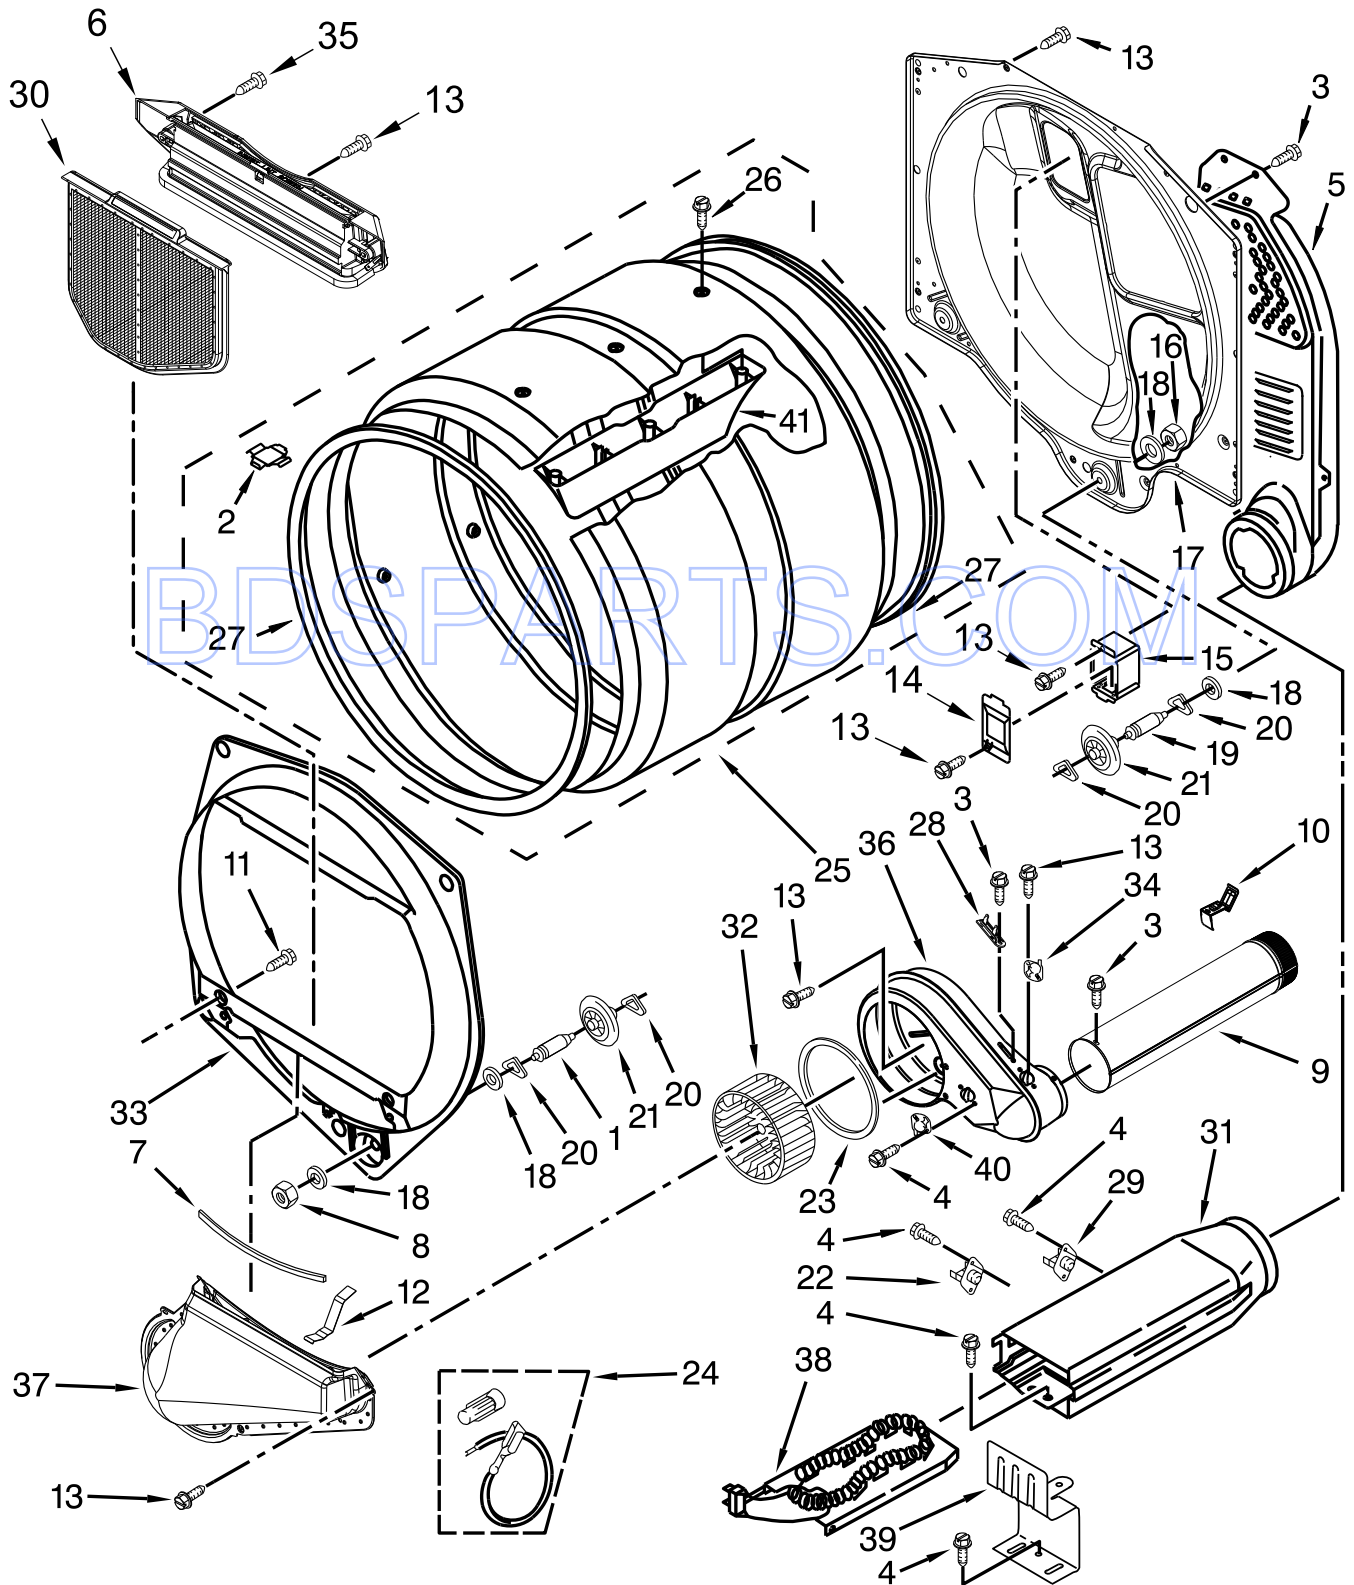

UPPER AND LOWER BULKHEAD PARTS

UPPER AND LOWER BULKHEAD PARTS

<u>Illus. No.</u>	<u>Part No.</u>	<u>Description</u>	<u>Illus. No.</u>	<u>Part No.</u>	<u>Description</u>	<u>Illus. No.</u>	<u>Part No.</u>	<u>Description</u>
1	W10359271	Shaft, Drum Roller - Right Hand Thread	17	8520836	Bulkhead, Rear	30		Screen, Lint
2	8066086	Plug, Drum Hole	18	3387459	Washer		W10596627	White
3	8533971	Screw	19	W10359272	Shaft, Drum Roller - Left Hand Thread	31	W10608837	Assembly, Weld Heater Box
4	90767	Screw	20	W10512946	Washer, Tri Ring	32	W10349492	Wheel, Blower
5	697354	Assembly, Air Duct	21	W10314171	Roller, Support	33	697557	Bulkhead, Front
6	W10181929	Assembly, Outlet Grill Housing (Complete)	22	3391914	Thermostat HL-295/215	34	W10131836	Thermostat
7	697814	Seal, Drum Front	23	697770	Seal, Plate Cover	35	3387230	Screw
8	3934666	Nut, Hex	24	279457	Terminal Wire Kit (For Heater Element Wiring Harness Repair)	36	W10135254	Housing, Blower
9	8066224	Pipe, Exhaust				37	8066168	Assembly, Lint Duct
10	8572105	Clip, Exhaust	25	W10545923	Assembly, Drum	38	W10832958	Element, Heater
11	3357011	Screw	26	W10219342	Screw	39	8066099	Bracket, Heater Box
12	W10345456	Clip, Spring	27	W10521118	Seal, Drum	40	W10193019	Thermostat, Electronic (155F)
13	3390647	Screw	28	3392519	Fuse, Thermal (91C)	41	697693	Baffle, Drum
14	3402841	Lens, Drum Light	29	8318314	Kit, Thermal Cut-Off (Includes High Limit Thermostat)			
15	8578825	Bracket, Drum Light						
16	W10001120	Nut, Hex (Left Hand Thread)						

BDSPARTS.COM