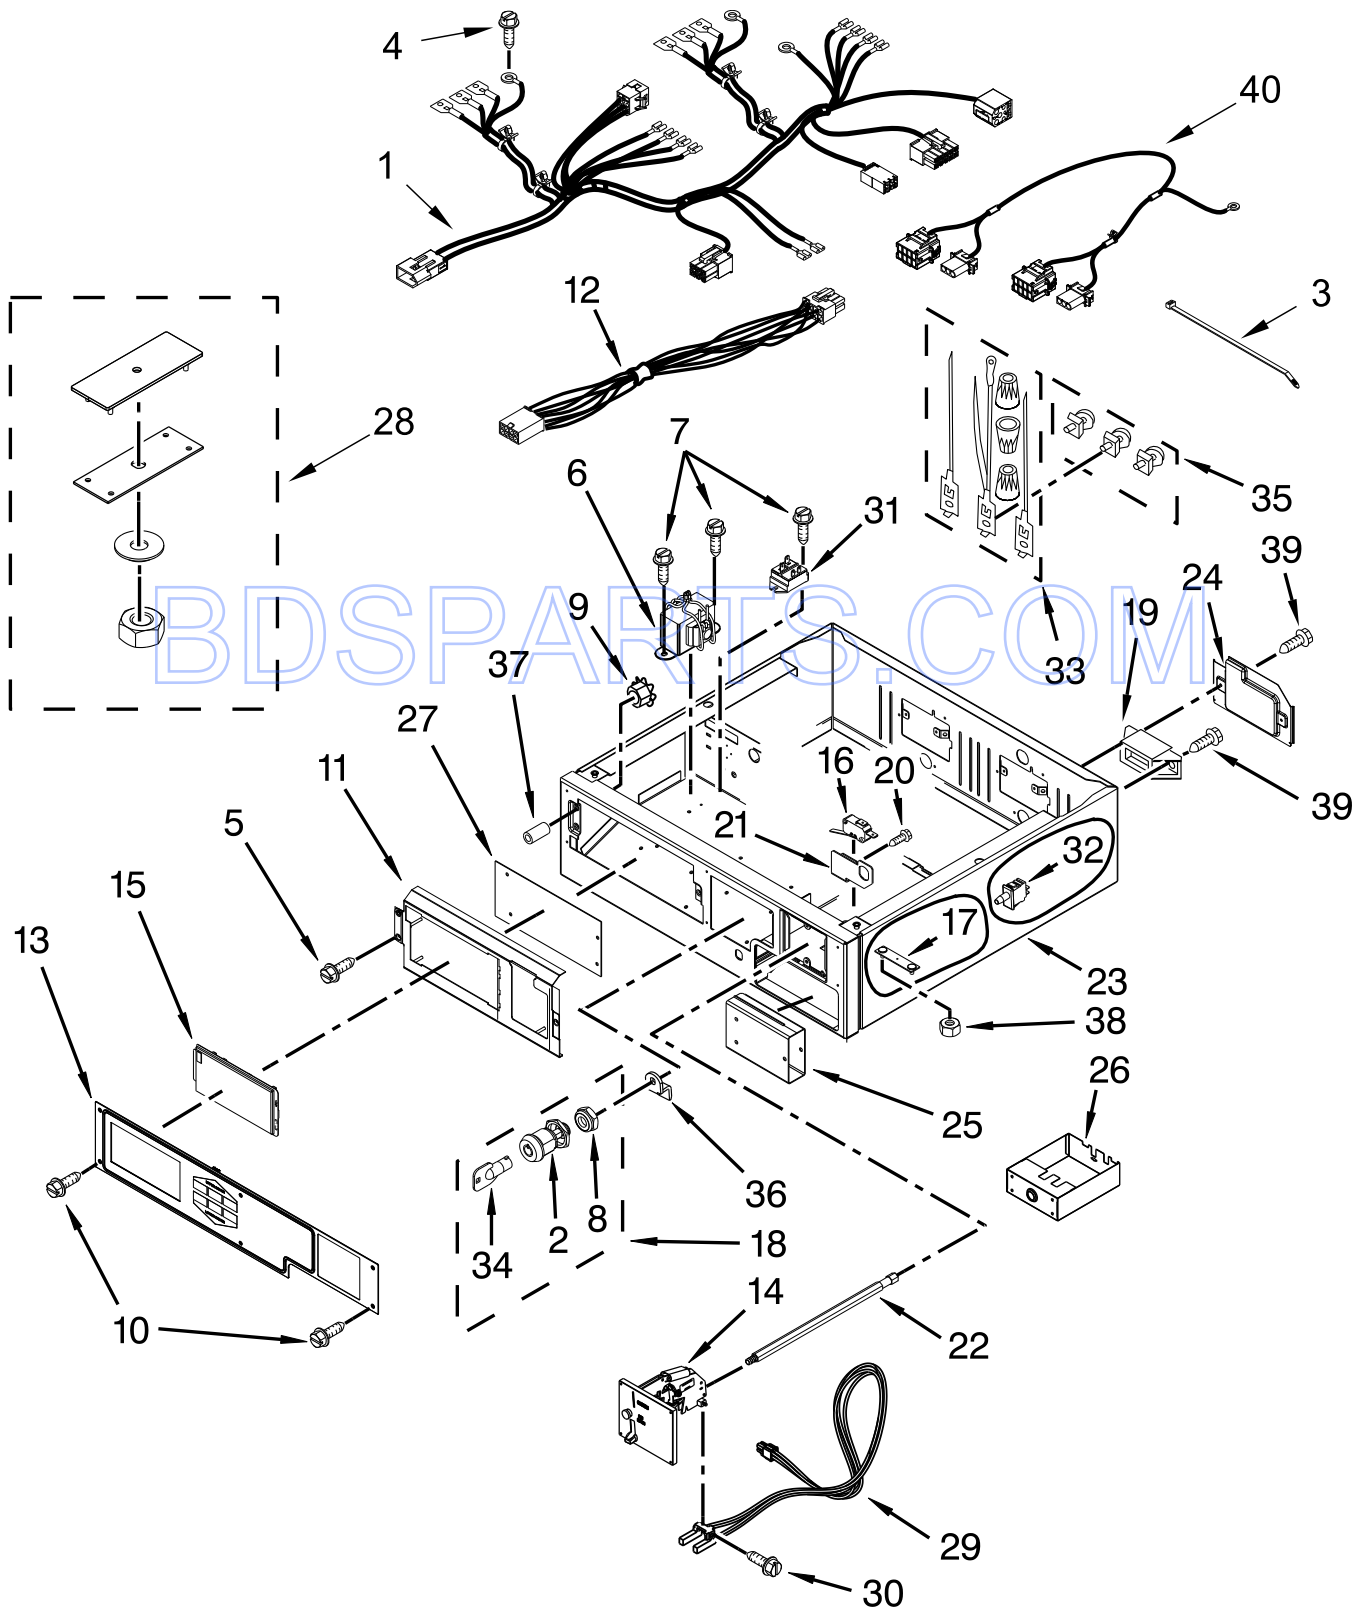

# CONTROL PANEL AND SEPARATOR PARTS

# CONTROL PANEL AND SEPARATOR PARTS

<u>Illus. No.</u>	<u>Part No.</u>	<u>Description</u>	<u>Illus. No.</u>	<u>Part No.</u>	<u>Description</u>	<u>Illus. No.</u>	<u>Part No.</u>	<u>Description</u>
1	W10807485	Harness, Collar	18	W10133264	Assembly, Lock Access Door	33	279318	Terminal, Brass and Tinned (Includes Terminal Block Screw Kit)
2	W10139762	Nut, Hex	19	3397659	Block, Terminal			
3	W10155270	Cable Tie	20	3400408	Screw	34	W10140858	Key, Access Door
4	8533974	Screw	21	W10160652	Bracket-Switch	35	279393	Screw Kit, Terminal Block
5	W10140652	Screw	22	W10137319	Bolt, Hex Bar	36	W10133266	Cam, Locking
6	W10133285	Transformer 120Vac To 22.5Vac	23	W10862445	Collar	37	W10133514	Standoff, Circuit Board
7	8533971	Screw	24	W10850065	Cover, Terminal Block	38	W10001120	Nut, Hex (Left Hand Thread)
8	W10177242	Nut, Hex	25	W10133258	Assembly, Vault Body	39	3400000	Screw
9	W10139046	Nut	26	W10133248	Box, Coin	40	W10807493	Jumper, Lower to Collar
10	W10386302	Screw	27	W10678217	Control Board			
11	W10657185	Plate, Control Mounting	28	W10169579	Kit-Coin Box, Security (To be serviced as a kit)			
12	W10111027	Jumper, Transformer	29		Coin Optic Sensor Assembly			Coin Mech. Parts May Be Ordered From Whpl or Vendor Below
13	W10684165	Facia Console		W10247389	White			ESD 270 New Jersey Dr. Fort Washington, PA 19034 1-800-523-1510 info@esdcoin.com
14	W10133242	Assembly, Single Coin Drop	30	W10142655	Screw			
15	W10133268	Cover, Display	31	W10827406	Relay, Motor			
16	W10447152	Switch, Service Access	32	W10131838	Switch, Vault Service Door			
17	W10159907	Assembly, Mounting Strap Weld						