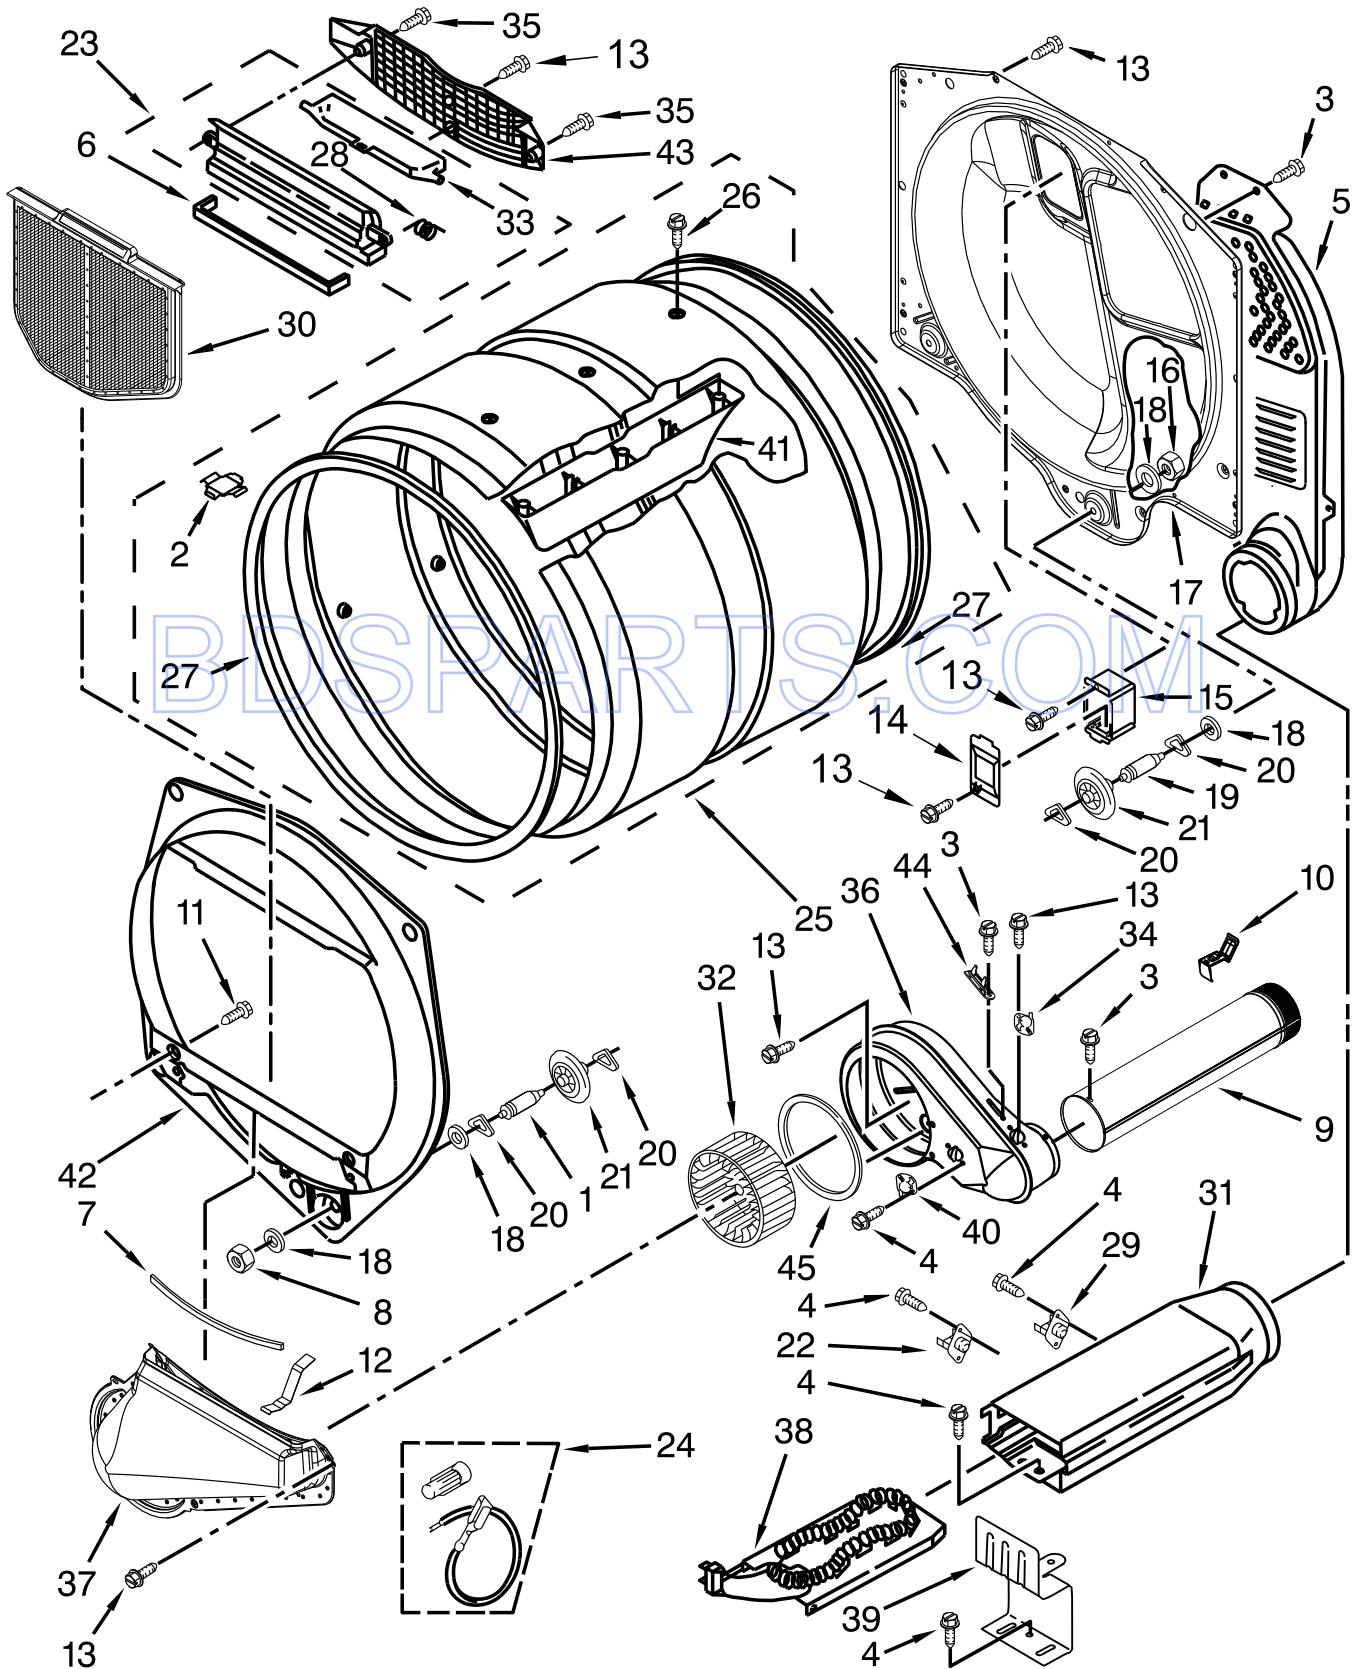

UPPER AND LOWER BULKHEAD PARTS

UPPER AND LOWER BULKHEAD PARTS

<u>Illus. No.</u>	<u>Part No.</u>	<u>Description</u>	<u>Illus. No.</u>	<u>Part No.</u>	<u>Description</u>	<u>Illus. No.</u>	<u>Part No.</u>	<u>Description</u>
1	W10359271	Shaft, Drum Roller - Right Hand Thread	19	W10359272	Shaft, Drum Roller - Left Hand Thread	34	W10131836	Thermostat
2	8066086	Plug, Drum Hole	20	W10512946	Washer, Tri Ring	35	3387230	Screw
3	8533971	Screw	21	W10314171	Roller, Support	36	W10135254	Housing, Blower
4	90767	Screw	22	3391914	Thermostat HL-295/215	37	8066168	Assembly, Lint Duct
5	697354	Assembly, Air Duct	23	W10685669	Assembly, Outlet Housing	38	3387748	Element, Heater
6	697813	Seal, Outlet Housing	24	279457	Terminal Wire Kit (For Heater Element Wiring Harness Repair)	39	8066099	Bracket, Heater Box
7	697814	Seal, Drum Front	25	W10545923	Assembly, Drum	40	W10193019	Thermostat, Electronic (155F)
8	3934666	Nut, Hex	26	W10219342	Screw	41	697693	Baffle, Drum
9	8066224	Pipe, Exhaust	27	W10521118	Seal, Drum	42	697557	Bulkhead, Front
10	8572105	Clip, Exhaust	28	3394986	Spring, Lint Screen Door	43	W10692558	Grill, Outlet
11	3357011	Screw	29	8318314	Kit, Thermal Cut-Off (Includes High Limit Thermostat)	44	3392519	Fuse, Thermal (91C)
12	W10345456	Clip, Spring	30	W10596627	White Screen, Lint	45	697770	Seal, Plate Cover
13	3390647	Screw	31	W10608837	Assembly, Weld Heater Box			
14	3402841	Lens, Drum Light	32	W10349492	Wheel, Blower			
15	8578825	Bracket, Drum Light	33	W10685668	Door, Lint Screen			
16	W10001120	Nut, Hex (Left Hand Thread)						
17	8520836	Bulkhead, Rear						
18	3387459	Washer						

BDSPARTS.COM