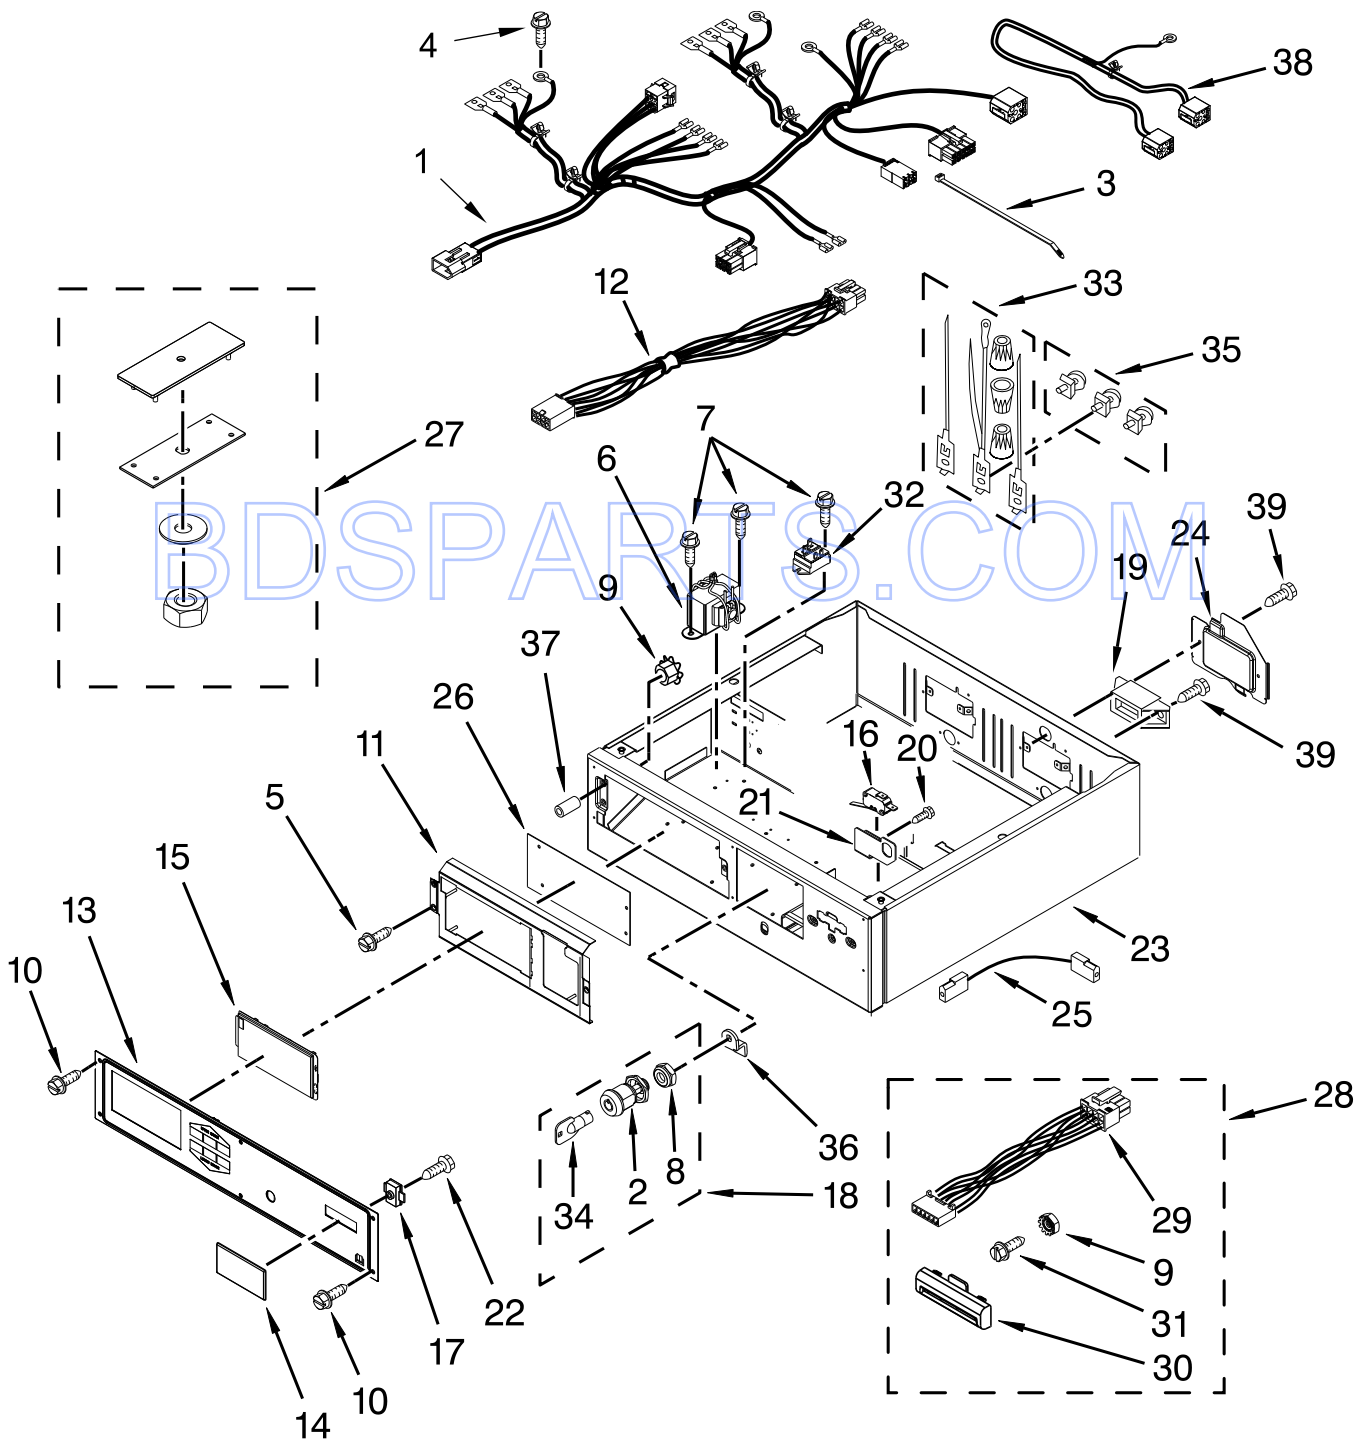

COMMERCIAL ELECTRIC DRYER

MODELS:

MLE26PRBYW0 (White)

BDSPARTS.COM

CONTROL PANEL AND SEPARATOR PARTS

CONTROL PANEL AND SEPARATOR PARTS

<u>Illus. No.</u>	<u>Part No.</u>	<u>Description</u>	<u>Illus. No.</u>	<u>Part No.</u>	<u>Description</u>	<u>Illus. No.</u>	<u>Part No.</u>	<u>Description</u>
1	W10702048	Harness, Collar	17	W10145157	Retainer, Facia Cover	32	W10133335	Relay, Motor
2	W10139762	Nut, Hex	18	W10133264	Assembly, Lock Access Door	33	279318	Terminal, Brass and Tinned (Includes Terminal Block Screw Kit)
3	8529895	Tie, Cable	19	3397659	Block, Terminal	34	W10140858	Key, Access Door
4	8533974	Screw	20	3400408	Screw	35	279393	Screw Kit, Terminal Block
5	W10140652	Screw	21	W10160652	Bracket-Switch	36	W10133266	Cam, Locking
6	W10133285	Transformer 120Vac To 22.5Vac	22	3400618	Screw	37	W10133514	Standoff, Circuit Board
7	8533971	Screw	23	W10678213	Collar	38	W10702055	Jumper, Lower to Collar
8	W10177242	Nut, Hex	24	W10684155	Cover, Terminal Block	39	3400000	Screw
9	W10139046	Nut	25	W10769481	Jumper, Coin Box			
10	W10386302	Screw	26	W10678217	Control Board			
11	W10657185	Plate, Control Mounting	27	W10169579	Kit-Coin Box, Security (To be serviced as a kit)			
12	W10111027	Jumper, Transformer	28	W10135263	Card Reader Conversion Kit			
13	W10678216	Facia Console	29	W10239515	Harness, Card Reader			
14	W10137769	Cover, Card Reader	30	W10163036	Bezel			
15	W10133268	Cover, Display	31	W10143462	Screw			
16	W10447152	Switch, Service Access						