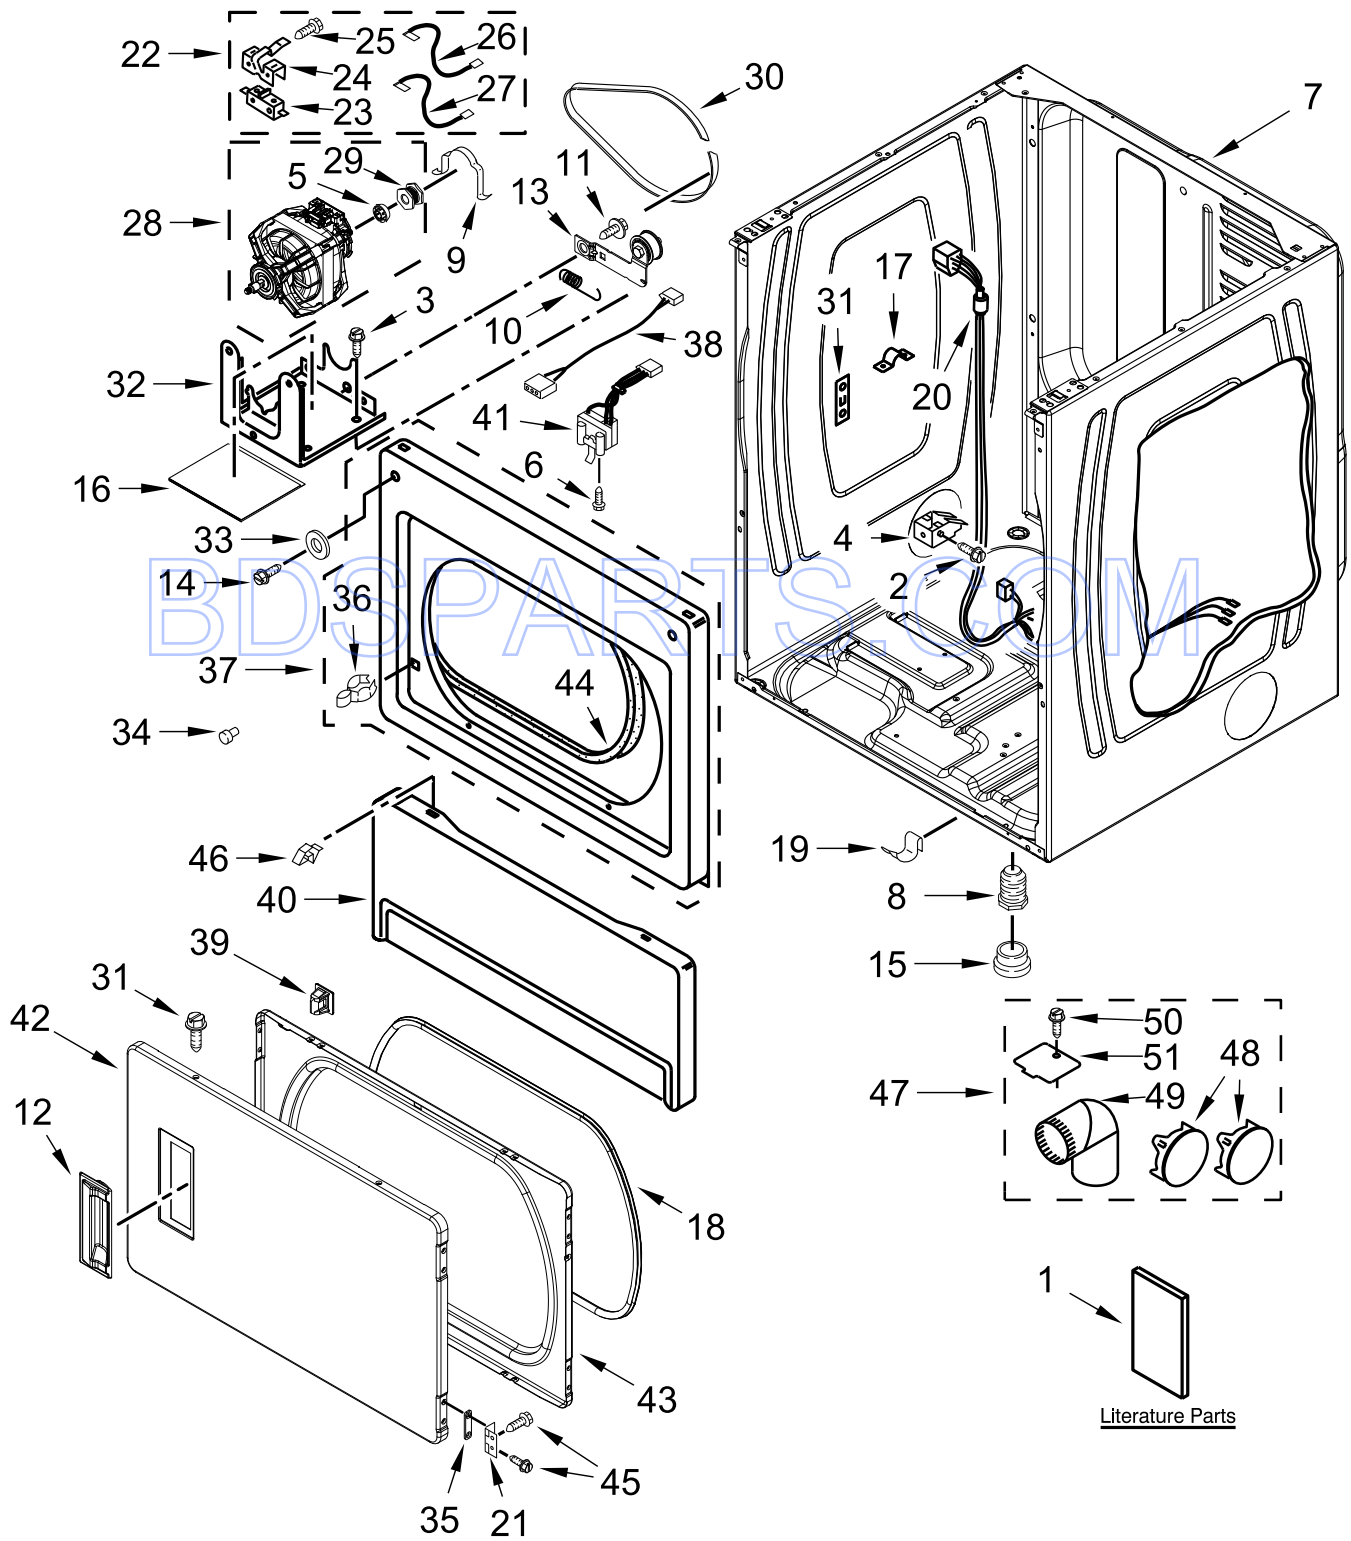

LOWER CABINET AND FRONT PANEL PARTS

LOWER CABINET AND FRONT PANEL PARTS

<u>Illus. No.</u>	<u>Part No.</u>	<u>Description</u>	<u>Illus. No.</u>	<u>Part No.</u>	<u>Description</u>	<u>Illus. No.</u>	<u>Part No.</u>	<u>Description</u>
1		Literature Parts (Located Behind Toe Panel)	18	3390735	Seal, Door	37		Panel, Front
	W10761033	Installation Instructions	19	W10291934	Clip		W10192882	White
	W10135168	Tech Sheet	20	W10702049	Harness	38	8283298	Jumper, Door Switch
	W10738550	Wiring Diagram	21		Hinge & Pin Assembly	39	3392538	Assembly, Door Catch
2	3391915	Screw		W10279703	Silver	40		Panel, Toe
3	3390663	Screw	22	8066134	Switch Assembly		697215	White
4	3391846	Clip, Front Panel	23	3394881	Switch - Belt	41	3406109	Switch, Door
5	3393657	Restrainer, Belt	24	8066120	Lever Switch	42	W10322546	Door, Front
6	697773	Screw	25	98129	Screw	43	W10323061	Door, Rear
7		Cabinet	26	W10167612	Wire, Belt Switch	44	3387242	Seal, Front Panel
	W10547697	White	27	3398948	Wire, Jumper (Broken Belt Switch)	45	342055	Screw
8	3392100	Foot, Dryer	28	W10396031	Motor	46	3388229	Retainer
9	660658	Clamp, Motor	29	3394341	Pulley, Motor	47		Optional Parts Not Included|Dryer Exhaust Kit|(For Side & Bottom Venting)
10	W10446781	Spring, Idler	30	3387610	Belt, Drive		279818	White
11	3389420	Screw	31	3390647	Screw	48		Multivent Plug
12	W10116360	Handle, Door	32	3387118	Bracket, Motor		697750	White
13	W10344193	Pulley-Idler Assembly	33	3392186	Washer	49	49026	Elbow
14	3400077	Screw	34	693152	Bumper	50	488729	Screw
15	3391943	Boot, Foot	35		Plug, Hinge	51	3394331	Plate, Cover
16	W10212660	Motor, Sound Pad		W10191265	White			
17	98997	Clip	36	696144	Strike, Door