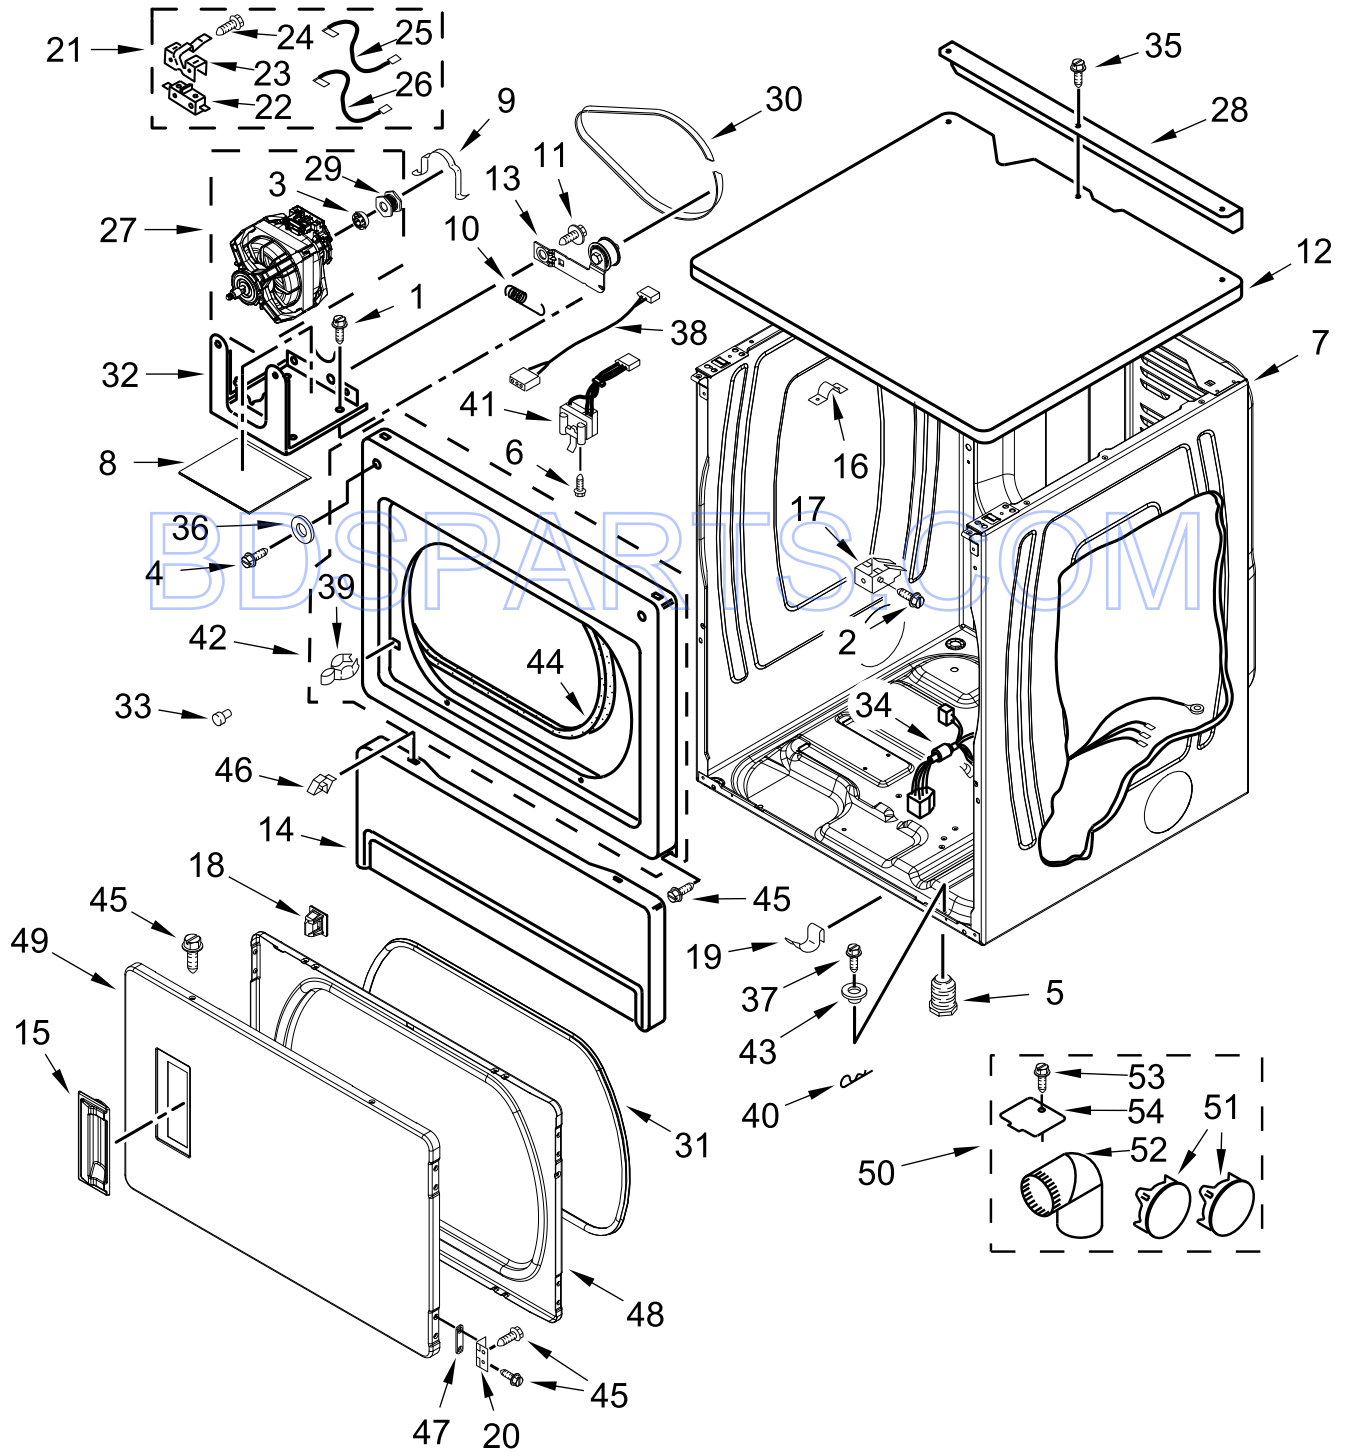

UPPER CABINET AND FRONT PANEL PARTS

UPPER CABINET AND FRONT PANEL PARTS

<u>Illus. No.</u>	<u>Part No.</u>	<u>Description</u>	<u>Illus. No.</u>	<u>Part No.</u>	<u>Description</u>	<u>Illus. No.</u>	<u>Part No.</u>	<u>Description</u>
1	3390663	Screw	20		Hinge & Pin Assembly	41	3406109	Switch, Door
2	3391915	Screw		W10279703	Silver	42		Panel, Front
3	3393657	Restrainer, Belt	21	8066134	Switch Assembly		W10192882	White
4	3400077	Screw	22	3394881	Switch - Belt	43	3389233	Bushing
5	689172	Foot, Dryer Plastic	23	8066120	Lever Switch	44	3387242	Seal, Front Panel
6	697773	Screw	24	98129	Screw	45	342055	Screw
7		Cabinet	25	W10167612	Wire, Belt Switch	46	3388229	Retainer
	W10547697	White	26	3398948	Wire, Jumper (Broken Belt Switch)	47		Plug, Hinge
8	W10212660	Motor, Sound Pad	27	W10396031	Motor	48	W10323061	Door, Rear
9	660658	Clamp, Motor	28	3979115	Bracket, Angle	49	W10322546	Door, Front
10	W10446781	Spring, Idler	29	3394341	Pulley, Motor		W10191265	White
11	3389420	Screw	30	3387610	Belt, Drive	50		Optional Parts Not Included|Dryer Exhaust Kit|(For Side & Bottom Venting)
12		Top	31	3390735	Seal, Door		279818	White
	3389351	White	32	3387118	Bracket, Motor	51		Multivent Plug
13	W10344193	Pulley-Idler Assembly	33	693152	Bumper		697750	White
14		Panel, Toe	34	W10702049	Harness	52	49026	Elbow
	697215	White	35	3390647	Screw	53	488729	Screw
15	W10116360	Handle, Door	36	3392186	Washer	54	3394331	Plate, Cover
16	98997	Clip	37	3400523	Bolt, Security			
17	3391846	Clip, Front Panel	38	8283298	Jumper, Door Switch			
18	3392538	Assembly, Door Catch	39	696144	Strike, Door			
19	W10291934	Clip	40	W10117347	Cotter Pin