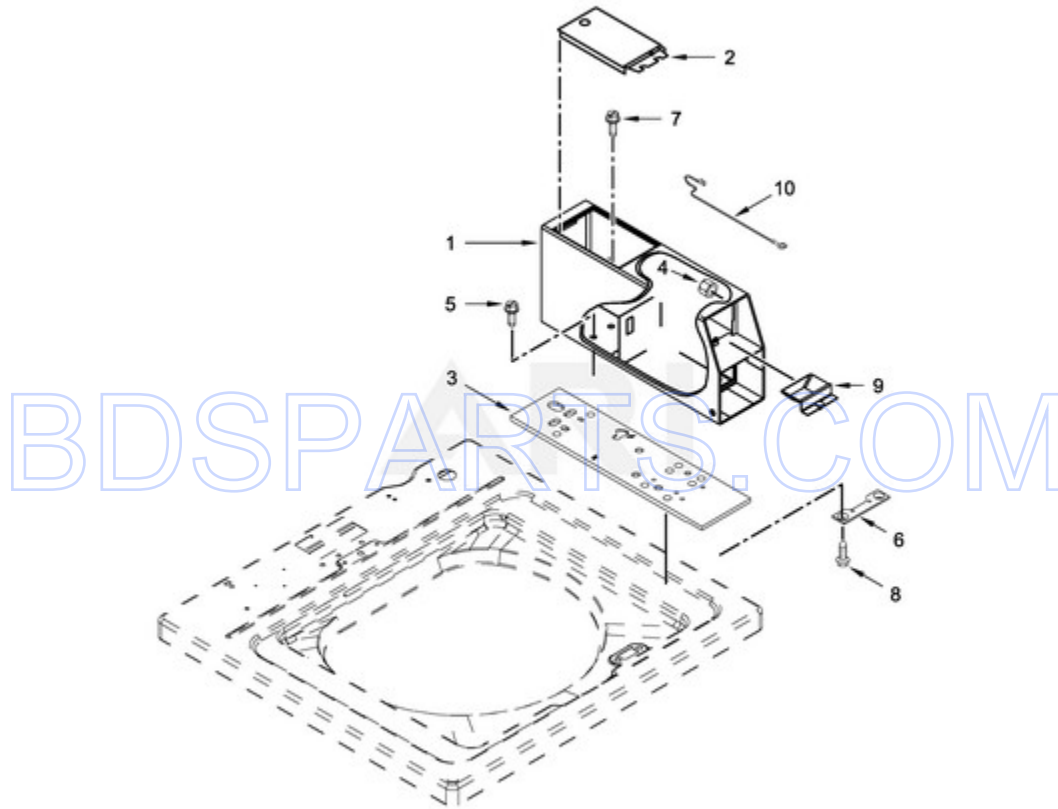

[BDSPARTS.COM](http://BDSPARTS.COM)

MVW18CSAWW0 - 03 - CONTROLS AND WATER INLET PARTS

**CONTROLS AND WATER INLET PARTS**

Ref #	Part #	Description	Qty	Context	Note	MSRP
6	90767	SCREW				
8	3400076	SCREW				
20	3390631	SCREW				
30	W10242307	WASHER, INLET HOSE				
2	W10140928	CLIP, KNOB				
1	W10461094	CONSOLE				
19	W10131123	NUT, "U"				
29	W10510149	BEZEL - PTS				
9	W10133504	ASSEMBLY, TIMER KNOB (GRAY)				
21	W10157932	SEAL, FOAM				
17	W10133515	DEFLECTOR SWITCH ASSEMBLY				
31	W10458855	HOSE, WATER INLET (HOT)				
31A	W10458856	HOSE, WATER INLET (COLD)				
5	1157158	SCREW				
3	W10571743	CONTROL UNIT ASSEMBLY, MACHINE & MOTOR				
4	W10461159	PANEL, CONSOLE REAR COVER				
7	W10482500	CORD, POWER				
10	W10461097	KNOB & BUMPER ASSEMBLY (GRAY)				
11	W10285512	TEMPERATURE CONTROL				
12	W10291184	HARNESS, UPPER E-STAR				
13	W10486031	INLET ASSEMBLY, WATER				
14	W10472990	HARNESS, VALVE				
15	W10461117	PUSH BUTTON, START				
16	W10461067	BACK BRACKET, CONTROL PANEL				
18	W10461103	FASCIA				
22	W10480947	HARNESS, LED				
23	W10348582	CLAMP, HOSE				
24	W10482833	MODULE, ELECTRONIC RELEASE				
25	W10461189	ASSEMBLY, HOSE				
26	W10117298	CLAMP, HOSE				
27	W10491734	INTERFACE, COIN SLIDE				
28	W10514456	JUMPER, COIN SLIDE INTERFACE				

MVW18CSAWW0 - 04 - METER CASE PARTS

**METER CASE PARTS**

<b>Ref #</b>	<b>Part #</b>	<b>Description</b>	<b>Qty</b>	<b>Context</b>	<b>Note</b>	<b>MSRP</b>
6	3347825	PLATE, MOUNTING				
8	98445	SCREW				
5	3349065	BOLT				
2	3351136	ASSEMBLY, SERVICE DOOR				
3	3954812	CUSHION, METER CASE				
7	W10139210	SCREW				
4	W10139060	NUT, 1/4-20				
9	W10133509	FUNNEL, COIN				
1	W10529172	METER CASE				
10	W10623854	JUMPER-GROUND, COIN MECHANISM				