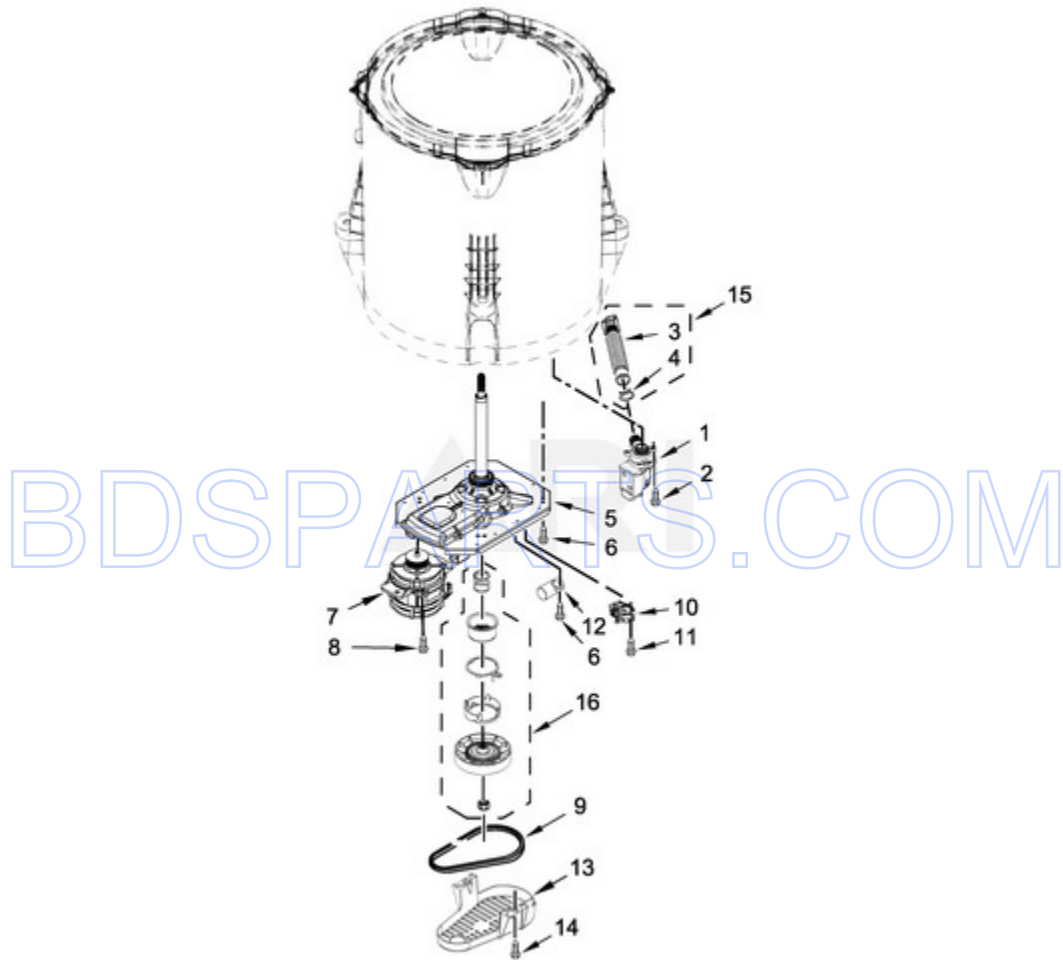

MVW18CSAWW0 - 06 - GEARCASE, MOTOR AND PUMP PARTS

GEARCASE, MOTOR AND PUMP PARTS

06/29/2015

10

Part No. W10474297 Rev. G

Page design © 2004-2017 by ARI Network Services, Inc.

Ref #	Part #	Description	Qty	Context	Note	MSRP
8	W10094780	SCREW				
14	357640	SCREW				
4	8317496	CLAMP, HOSE				
1	W10276397	PUMP ASSEMBLY, DRAIN				
2	W10004910	SCREW				
3	W10763078	HOSE, INNER DRAIN ASSEMBLY				
5	W10521293	ASSEMBLY, GEARCASE				
6	W10249633	SCREW				
7	W10490819	MOTOR, DRIVE				
9	W10006384	BELT, DRIVE				
10	W10389471	ACTUATOR, SHIFT				
11	9741052	SCREW				
12	W10625046	CAPACITOR, MOTOR RUN				
13	W10427633	SHIELD, PULLEY COVER				
15	W10444123	HOSE, INNER DRAIN ASSEMBLY COMPLETE				
16	W10721967	SPLUTCH KIT (60HZ)