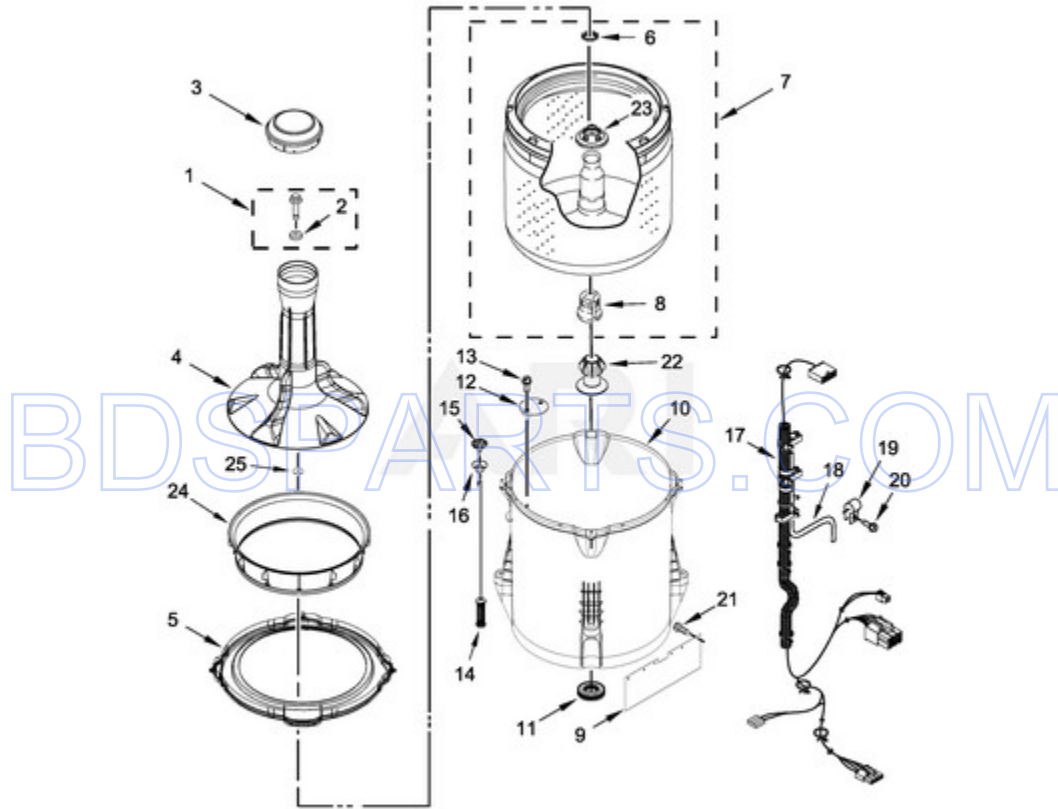

MVW18CSAWW0 - 04 - METER CASE PARTS

**METER CASE PARTS**

<b>Ref #</b>	<b>Part #</b>	<b>Description</b>	<b>Qty</b>	<b>Context</b>	<b>Note</b>	<b>MSRP</b>
6	3347825	PLATE, MOUNTING				
8	98445	SCREW				
5	3349065	BOLT				
2	3351136	ASSEMBLY, SERVICE DOOR				
3	3954812	CUSHION, METER CASE				
7	W10139210	SCREW				
4	W10139060	NUT, 1/4-20				
9	W10133509	FUNNEL, COIN				
1	W10529172	METER CASE				
10	W10623854	JUMPER-GROUND, COIN MECHANISM				

BDSPARTS.COM

MVW18CSAWW0 - 05 - BASKET AND TUB PARTS

**BASKET AND TUB PARTS**

Ref #	Part #	Description	Qty	Context Note	MSRP
6	21366	NUT, SPANNER			4.33
2	3949550	WASHER			6.38
1	W10003790	SCREW AND WASHER			4.20
3	W10424292	CAP, AGITATOR			1.89
4	W10424311	IMPELLER			52.84
5	W10461196	RING, TUB			66.63
7	W10389330	BASKET ASSEMBLY			118.49
8	W10198148	BLOCK, BASKET DRIVE			7.89
9	W10339098	SHIELD, SPLASH			14.03
10	W10238320	TUB (INCLUDES TUB SEAL)			169.10
11	W10424291	SEAL, TUB			33.14
12	W10215093	FILTER, DRAIN PUMP			23.71
13	8533928	SCREW (STAINLESS)			4.33
		DAMPER ASSEMBLY, TUB SUSPENSION			
14	W10748950	(SET OF 4-INCLUDES SUSPENSION BALLS AND SUSPENSION BUSHINGS)			89.14
15	W10583768	BALL, SUSPENSION (SET OF 4 - INCLUDES SUSPENSION BUSHINGS)			
16	W10256551	BUSHING - UPPER SUSPENSION (SET OF 4 - INCLUDES SUSPENSION BALLS)			
17	W10472988	HARNES, LOWER (INCLUDES PRESSURE HOSE & CABLE TIE)			60.44
18	W10531633	HOSE, PRESSURE SWITCH			33.33
19	W10005430	CLAMP, CABLE			5.25
20	8533943	SCREW			4.33
21	W10429200	RETAINER, PUSH-IN			30.05
22	W10424298	COLLAR, ALIGNMENT			10.22
23	W10461124	RING, LABRYINTH (ITEM NOT INCLUDED WITH BASKET ASSEMBLY)			23.28
24	W10424289	ADAPTER, BALANCE RING			29.51
25	W10755559	RUBBER WASHER, IMPELLER			3.32