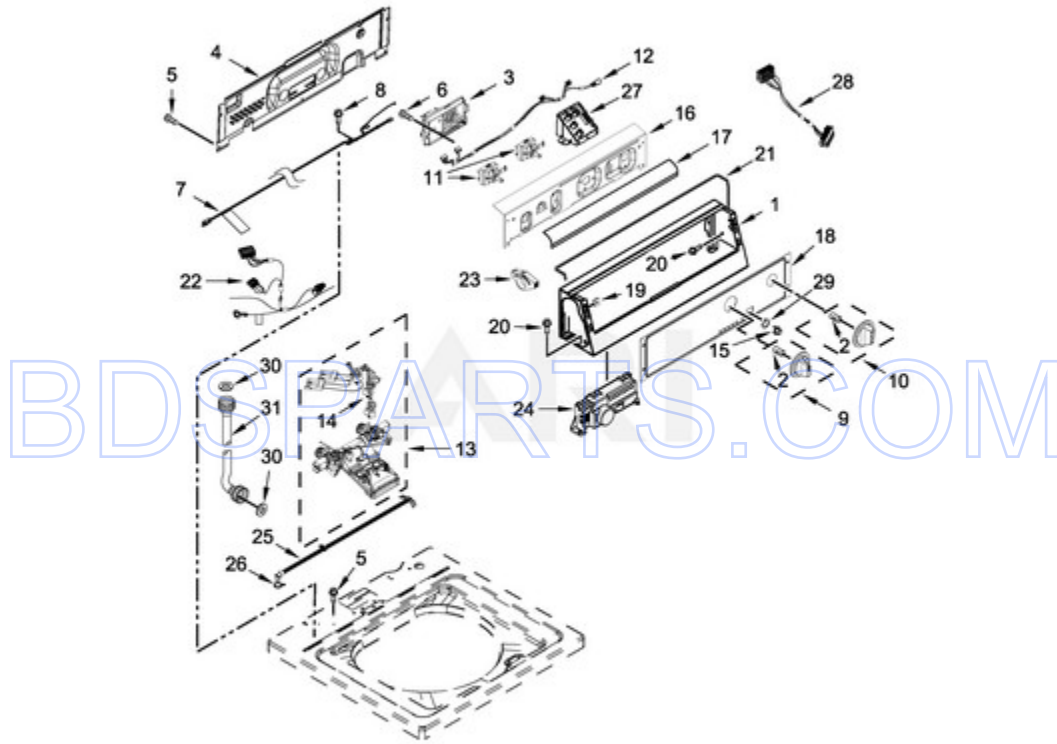

MVW18CSAWW0 - 03 - CONTROLS AND WATER INLET PARTS

CONTROLS AND WATER INLET PARTS

Ref #	Part #	Description	Qty	Context	Note	MSRP
6	90767	SCREW				
8	3400076	SCREW				
20	3390631	SCREW				
30	W10242307	WASHER, INLET HOSE				
2	W10140928	CLIP, KNOB				
1	W10461094	CONSOLE				
19	W10131123	NUT, "U"				
29	W10510149	BEZEL - PTS				
9	W10133504	ASSEMBLY, TIMER KNOB (GRAY)				
21	W10157932	SEAL, FOAM				
17	W10133515	DEFLECTOR SWITCH ASSEMBLY				
31	W10458855	HOSE, WATER INLET (HOT)				
31A	W10458856	HOSE, WATER INLET (COLD)				
5	1157158	SCREW				
3	W10571743	CONTROL UNIT ASSEMBLY, MACHINE & MOTOR				
4	W10461159	PANEL, CONSOLE REAR COVER				
7	W10482500	CORD, POWER				
10	W10461097	KNOB & BUMPER ASSEMBLY (GRAY)				
11	W10285512	TEMPERATURE CONTROL				
12	W10291184	HARNESS, UPPER E-STAR				
13	W10486031	INLET ASSEMBLY, WATER				
14	W10472990	HARNESS, VALVE				
15	W10461117	PUSH BUTTON, START				
16	W10461067	BACK BRACKET, CONTROL PANEL				
18	W10461103	FASCIA				
22	W10480947	HARNESS, LED				
23	W10348582	CLAMP, HOSE				
24	W10482833	MODULE, ELECTRONIC RELEASE				
25	W10461189	ASSEMBLY, HOSE				
26	W10117298	CLAMP, HOSE				
27	W10491734	INTERFACE, COIN SLIDE				
28	W10514456	JUMPER, COIN SLIDE INTERFACE