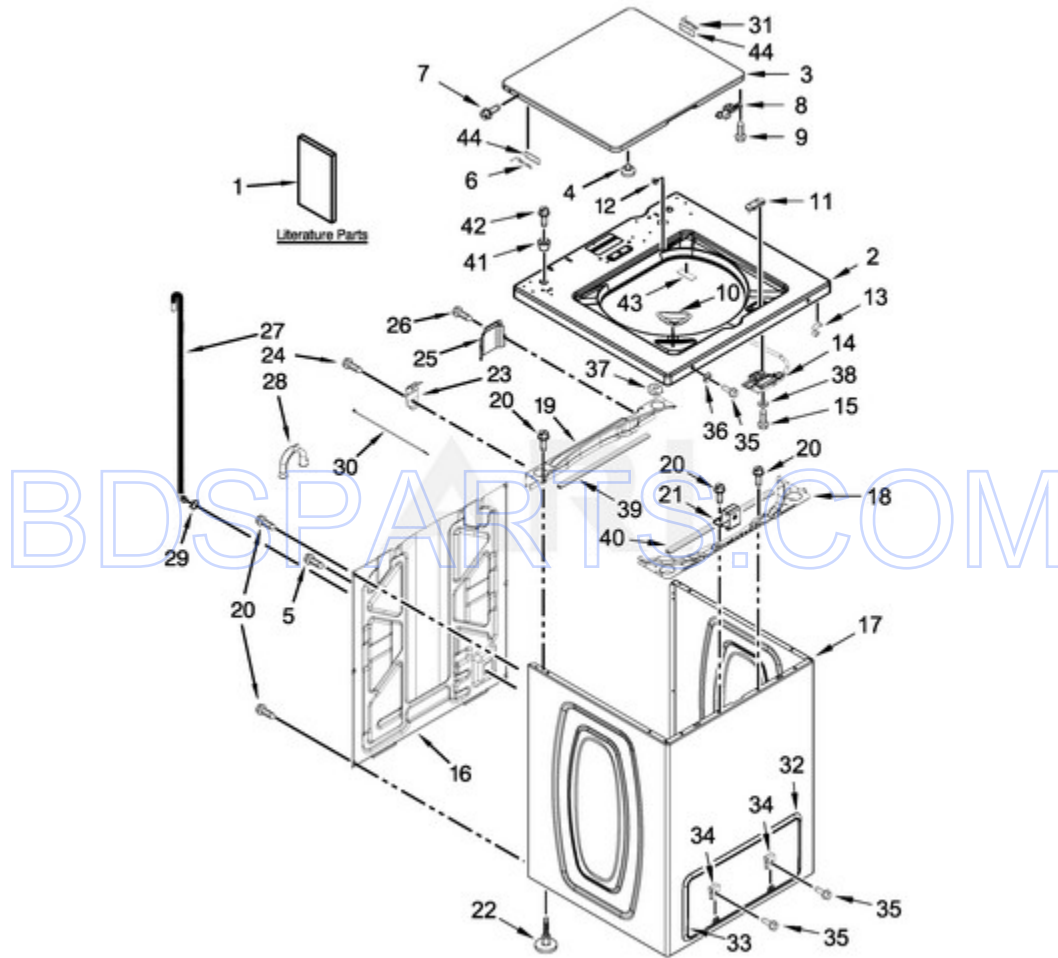

MVW18CSAWW0 - 02 - TOP AND CABINET PARTS

TOP AND CABINET PARTS

Ref #	Part #	Description	Qty	Context	Note	MSRP
29	356138	CLAMP, HOSE				
37	90406	NUT, CAGE				
41	356674	CONE, WEDGE				
44	21097	PAD, LID HINGE				
6	91770	HINGE, LID (LEFT)				
12	21258	BEARING, LID HINGE				
13	90016	CLIP, HARNESS				
42	3353994	BOLT				
31	54583	HINGE, LID (RIGHT)				
5	9740848	SCREW				
26	3400076	SCREW				
24	W10142728	SCREW				
1	W10474266	INSTALLATION INSTRUCTIONS				
1A	W10531642	WIRING DIAGRAM				
1B	W10554748	TECH SHEET				
2	W10461168	TOP (WHITE)				
3	W10461179	ASSEMBLY, LID AND BUMPER (WHITE)				
4	W10525268	BUMPER, LID				
7	W10119872	SCREW				
8	W10240513	STRIKE, LID LOCK (WHITE)				
9	W10273971	SCREW				
10	W10515627	DISPENSER, BLEACH				
11	W10392041	BEZEL, LID LOCK (WHITE)				
14	W10482836	LATCH, LID LOCK ASSEMBLY				
15	W10588613	SCREW				
16	W10250884	PANEL, REAR				
17	W10464748	CABINET (WHITE)				
18	W10215098	BRACE, CABINET TOP - FRONT				
19	W10512626	BRACE, CABINET TOP - REAR				
20	1157158	SCREW				
21	W10461182	LOCK, TOP				
22	W10397767	FOOT ASSEMBLY, LEVELING				
23	W10461176	HINGE, TOP				
25	W10461180	COVER, HARNESS				
27	W10221546	HOSE, OUTER DRAIN ASSEMBLY				
28	W10280024	U-BEND, DRAIN HOSE				
30	W10339879	TIE, CABLE				
32	W10464746	FRAME, FRONT ACCESS				
33	W10464747	DOOR, FRONT ACCESS				