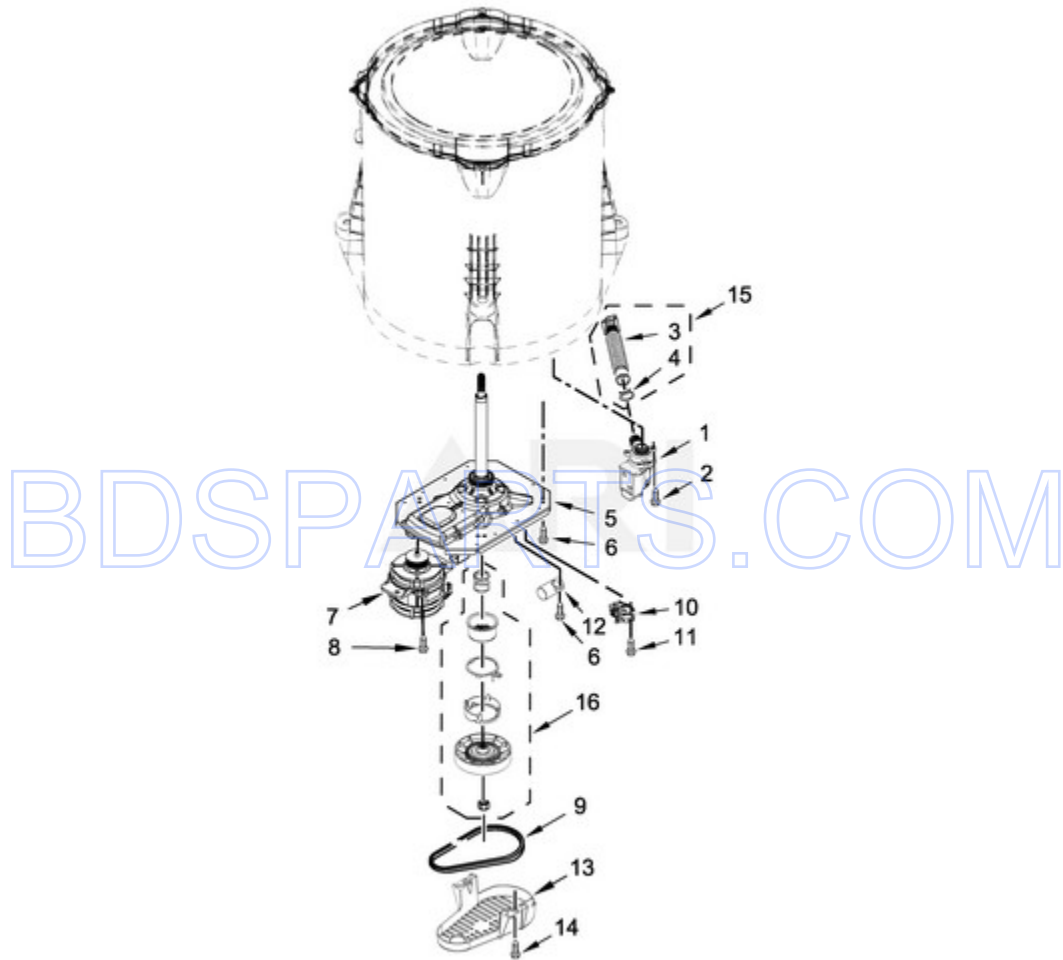

MVW18CSBWW0 - 06 - GEARCASE, MOTOR AND PUMP PARTS

GEARCASE, MOTOR AND PUMP PARTS

06/29/2015

10

Part No. W10714109 Rev. C

Page design © 2004-2017 by ARI Network Services, Inc.

Ref #	Part #	Description	Qty	Context	Note	MSRP
8	W10094780	SCREW				
14	357640	SCREW				
4	8317496	CLAMP, HOSE				
1	W10276397	PUMP ASSEMBLY, DRAIN				
2	W10004910	SCREW				
3	W10763078	HOSE, INNER DRAIN ASSEMBLY				
5	W10521293	ASSEMBLY, GEARCASE				
6	W10249633	SCREW				
7	W10490819	MOTOR, DRIVE				
9	W10006384	BELT, DRIVE				
10	W10389471	ACTUATOR, SHIFT				
11	9741052	SCREW				
12	W10625046	CAPACITOR, MOTOR RUN				
13	W10427633	SHIELD, PULLEY COVER				
15	W10444123	HOSE, INNER DRAIN ASSEMBLY COMPLETE				
16	W10721967	SPLUTCH KIT (60HZ)