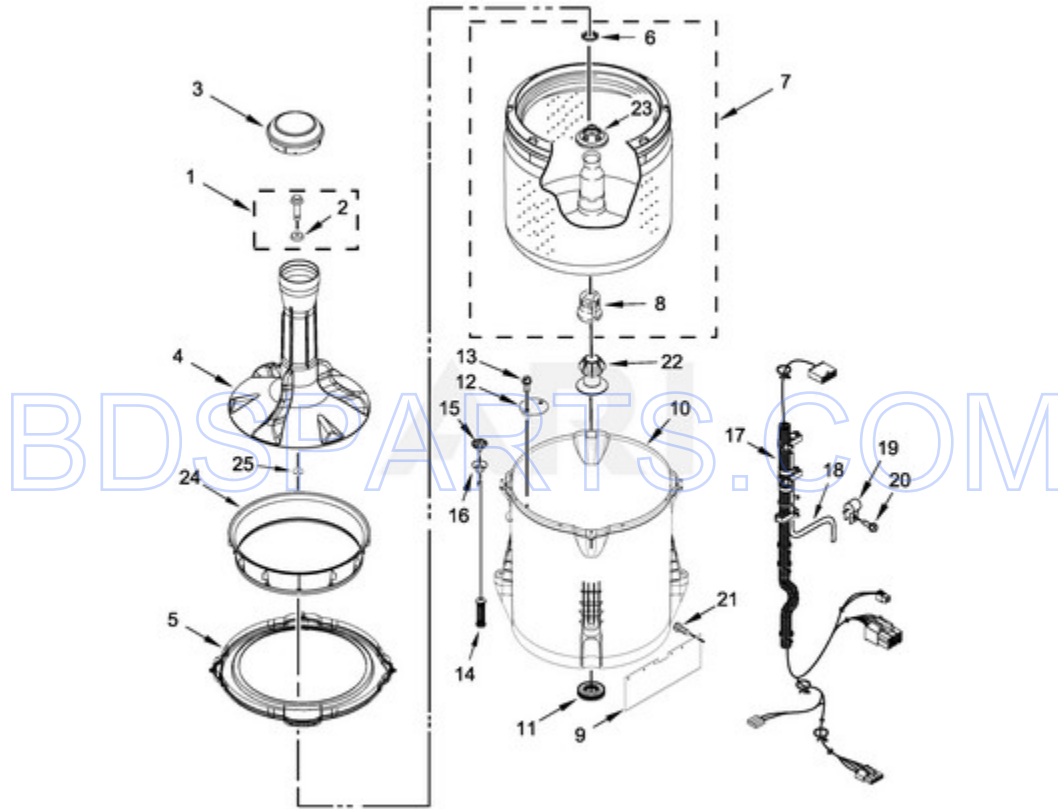

MVW18CSBWW0 - 04 - METER CASE PARTS

METER CASE PARTS

Ref #	Part #	Description	Qty	Context	Note	MSRP
6	3347825	PLATE, MOUNTING				
8	98445	SCREW				
5	3349065	BOLT				
2	3351136	ASSEMBLY, SERVICE DOOR				
3	3954812	CUSHION, METER CASE				
7	W10139210	SCREW				
4	W10139060	NUT, 1/4-20				
9	W10133509	FUNNEL, COIN				
1	W10529172	METER CASE				
10	W10623854	JUMPER-GROUND, COIN MECHANISM				

BDSPARTS.COM

MVW18CSBWW0 - 05 - BASKET AND TUB PARTS

BASKET AND TUB PARTS

Ref #	Part #	Description	Qty	Context	Note	MSRP
6	21366	NUT, SPANNER				
2	3949550	WASHER				
1	W10003790	SCREW AND WASHER				
3	W10424292	CAP, AGITATOR				
4	W10424311	IMPELLER				
5	W10461196	RING, TUB				
7	W10389330	BASKET ASSEMBLY				
8	W10198148	BLOCK, BASKET DRIVE				
9	W10339098	SHIELD, SPLASH				
10	W10238320	TUB (INCLUDES TUB SEAL)				
11	W10424291	SEAL, TUB				
12	W10215093	FILTER, DRAIN PUMP				
13	8533928	SCREW (STAINLESS)				
		DAMPER ASSEMBLY, TUB SUSPENSION				
14	W10748950	(SET OF 4-INCLUDES SUSPENSION BALLS AND SUSPENSION BUSHINGS)				
15	W10583768	BALL, SUSPENSION (SET OF 4 - INCLUDES SUSPENSION BUSHINGS)				
16	W10256551	BUSHING - UPPER SUSPENSION (SET OF 4 - INCLUDES SUSPENSION BALLS)				
17	W10472988	HARNES, LOWER (INCLUDES PRESSURE HOSE & CABLE TIE)				
18	W10531633	HOSE, PRESSURE SWITCH				
19	W10005430	CLAMP, CABLE				
20	8533943	SCREW				
21	W10429200	RETAINER, PUSH-IN				
22	W10424298	COLLAR, ALIGNMENT				
23	W10461124	RING, LABRYINTH (ITEM NOT INCLUDED WITH BASKET ASSEMBLY)				
24	W10424289	ADAPTER, BALANCE RING				
25	W10755559	RUBBER WASHER, IMPELLER				