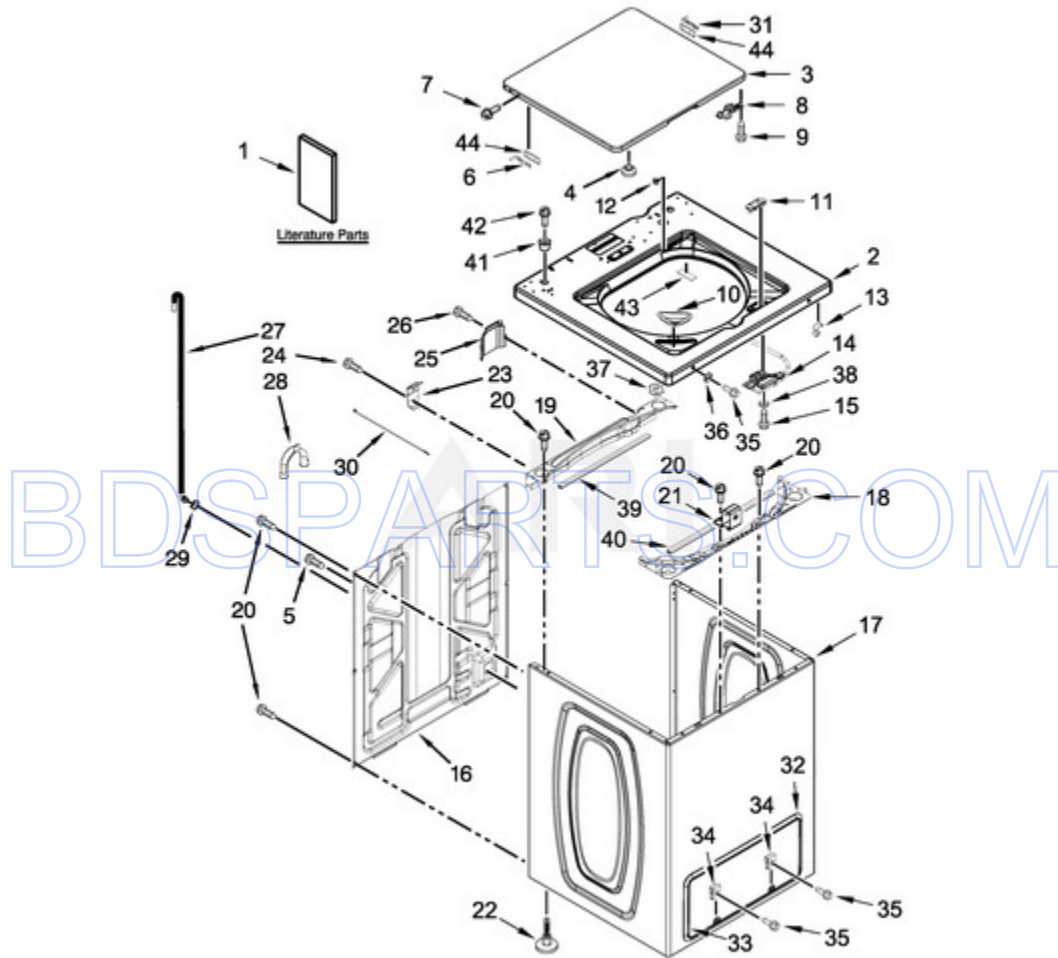

MVW18CSBWW0 - 02 - TOP AND CABINET PARTS

TOP AND CABINET PARTS

Ref #	Part #	Description	Qty	Context	Note	MSRP
29	356138	CLAMP, HOSE				
37	90406	NUT, CAGE				
41	356674	CONE, WEDGE				
44	21097	PAD, LID HINGE				
6	91770	HINGE, LID (LEFT)				
12	21258	BEARING, LID HINGE				
13	90016	CLIP, HARNESS				
42	3353994	BOLT				
31	54583	HINGE, LID (RIGHT)				
5	9740848	SCREW				
26	3400076	SCREW				
24	W10142728	SCREW				
1	W10474266	INSTALLATION INSTRUCTIONS				
1A	W10531642	WIRING DIAGRAM				
1B	W10554748	TECH SHEET				
2	W10461168	TOP (WHITE)				
3	W10461179	ASSEMBLY, LID AND BUMPER (WHITE)				
4	W10525268	BUMPER, LID				
7	W10119872	SCREW				
8	W10240513	STRIKE, LID LOCK (WHITE)				
9	W10273971	SCREW				
10	W10515627	DISPENSER, BLEACH				
11	W10392041	BEZEL, LID LOCK (WHITE)				
14	W10482836	LATCH, LID LOCK ASSEMBLY				
15	W10588613	SCREW				
16	W10250884	PANEL, REAR				
17	W10464748	CABINET (WHITE)				
18	W10215098	BRACE, CABINET TOP - FRONT				
19	W10512626	BRACE, CABINET TOP - REAR				
20	1157158	SCREW				
21	W10461182	LOCK, TOP				
22	W10397767	FOOT ASSEMBLY, LEVELING				
23	W10461176	HINGE, TOP				
25	W10461180	COVER, HARNESS				
27	W10221546	HOSE, OUTER DRAIN ASSEMBLY				
28	W10280024	U-BEND, DRAIN HOSE				
30	W10339879	TIE, CABLE				
32	W10464746	FRAME, FRONT ACCESS				
33	W10464747	DOOR, FRONT ACCESS				

MVW18CSBWW0 - 04 - METER CASE PARTS

METER CASE PARTS

Ref #	Part #	Description	Qty	Context	Note	MSRP
6	3347825	PLATE, MOUNTING				
8	98445	SCREW				
5	3349065	BOLT				
2	3351136	ASSEMBLY, SERVICE DOOR				
3	3954812	CUSHION, METER CASE				
7	W10139210	SCREW				
4	W10139060	NUT, 1/4-20				
9	W10133509	FUNNEL, COIN				
1	W10529172	METER CASE				
10	W10623854	JUMPER-GROUND, COIN MECHANISM				