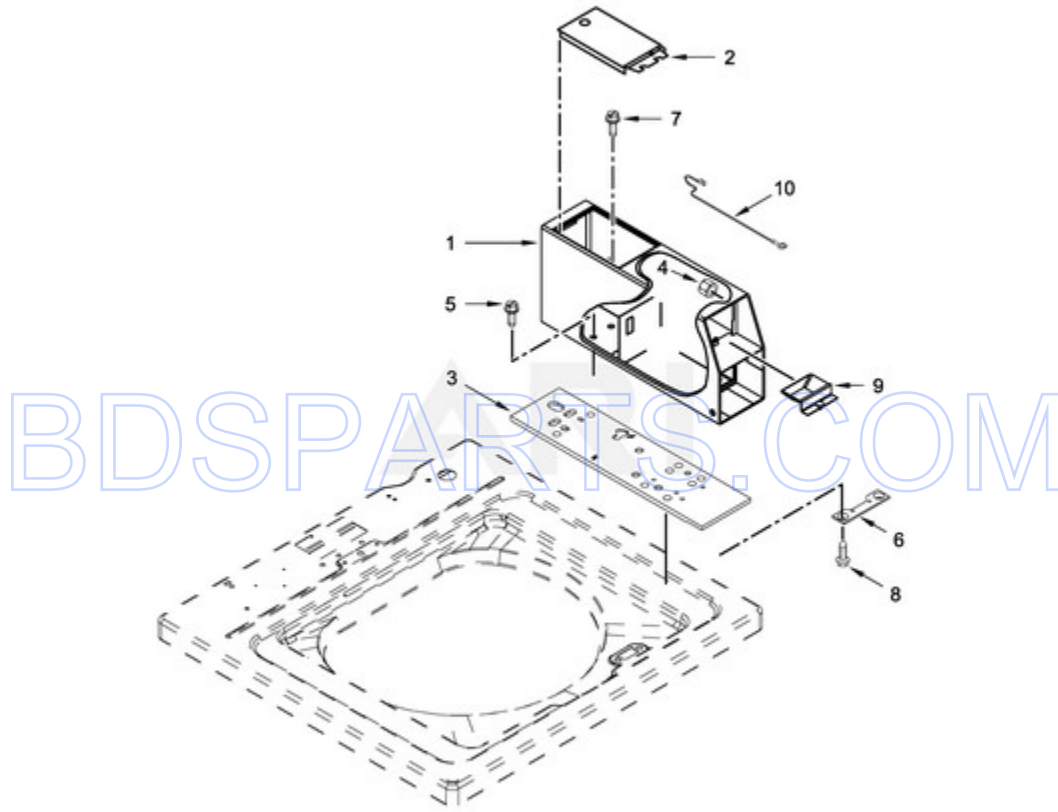

BDSPARTS.COM

CONTROLS AND WATER INLET PARTS

Ref #	Part #	Description	Qty	Context	Note	MSRP
6	90767	SCREW				
8	3400076	SCREW				
20	3390631	SCREW				
30	W10242307	WASHER, INLET HOSE				
2	W10140928	CLIP, KNOB				
1	W10461094	CONSOLE				
19	W10131123	NUT, "U"				
29	W10510149	BEZEL - PTS				
9	W10133504	ASSEMBLY, TIMER KNOB (GRAY)				
21	W10157932	SEAL, FOAM				
17	W10133515	DEFLECTOR SWITCH ASSEMBLY				
31	W10458855	HOSE, WATER INLET (HOT)				
31A	W10458856	HOSE, WATER INLET (COLD)				
5	1157158	SCREW				
4	W10461159	PANEL, CONSOLE REAR COVER				
7	W10482500	CORD, POWER				
10	W10461097	KNOB & BUMPER ASSEMBLY (GRAY)				
11	W10285512	TEMPERATURE CONTROL				
12	W10291184	HARNESS, UPPER E-STAR				
13	W10486031	INLET ASSEMBLY, WATER				
14	W10472990	HARNESS, VALVE				
15	W10461117	PUSH BUTTON, START				
16	W10461067	BACK BRACKET, CONTROL PANEL				
18	W10461103	FASCIA				
22	W10480947	HARNESS, LED				
23	W10348582	CLAMP, HOSE				
24	W10482833	MODULE, ELECTRONIC RELEASE				
25	W10461189	ASSEMBLY, HOSE				
26	W10117298	CLAMP, HOSE				
27	W10491734	INTERFACE, COIN SLIDE				
28	W10514456	JUMPER, COIN SLIDE INTERFACE				
3	W10721255	CONTROL UNIT ASSEMBLY, MACHINE & MOTOR				

MVW18CSBWW0 - 04 - METER CASE PARTS

METER CASE PARTS

Ref #	Part #	Description	Qty	Context	Note	MSRP
6	3347825	PLATE, MOUNTING				
8	98445	SCREW				
5	3349065	BOLT				
2	3351136	ASSEMBLY, SERVICE DOOR				
3	3954812	CUSHION, METER CASE				
7	W10139210	SCREW				
4	W10139060	NUT, 1/4-20				
9	W10133509	FUNNEL, COIN				
1	W10529172	METER CASE				
10	W10623854	JUMPER-GROUND, COIN MECHANISM				