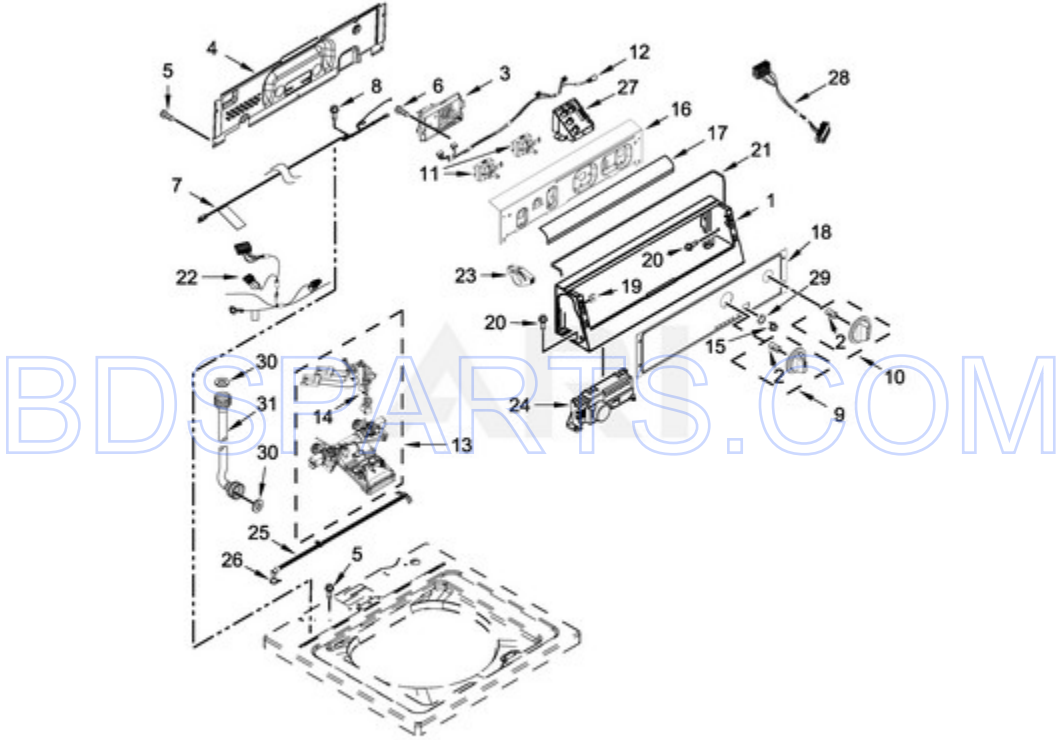

CONTROLS AND WATER INLET PARTS

Ref #	Part #	Description	Qty	Context	Note	MSRP
6	90767	SCREW				
8	3400076	SCREW				
20	3390631	SCREW				
30	W10242307	WASHER, INLET HOSE				
2	W10140928	CLIP, KNOB				
1	W10461094	CONSOLE				
19	W10131123	NUT, "U"				
29	W10510149	BEZEL - PTS				
9	W10133504	ASSEMBLY, TIMER KNOB (GRAY)				
21	W10157932	SEAL, FOAM				
17	W10133515	DEFLECTOR SWITCH ASSEMBLY				
31	W10458855	HOSE, WATER INLET (HOT)				
31A	W10458856	HOSE, WATER INLET (COLD)				
5	1157158	SCREW				
4	W10461159	PANEL, CONSOLE REAR COVER				
7	W10482500	CORD, POWER				
10	W10461097	KNOB & BUMPER ASSEMBLY (GRAY)				
11	W10285512	TEMPERATURE CONTROL				
12	W10291184	HARNESS, UPPER E-STAR				
13	W10486031	INLET ASSEMBLY, WATER				
14	W10472990	HARNESS, VALVE				
15	W10461117	PUSH BUTTON, START				
16	W10461067	BACK BRACKET, CONTROL PANEL				
18	W10461103	FASCIA				
22	W10480947	HARNESS, LED				
23	W10348582	CLAMP, HOSE				
24	W10482833	MODULE, ELECTRONIC RELEASE				
25	W10461189	ASSEMBLY, HOSE				
26	W10117298	CLAMP, HOSE				
27	W10491734	INTERFACE, COIN SLIDE				
28	W10514456	JUMPER, COIN SLIDE INTERFACE				
3	W10721255	CONTROL UNIT ASSEMBLY, MACHINE & MOTOR