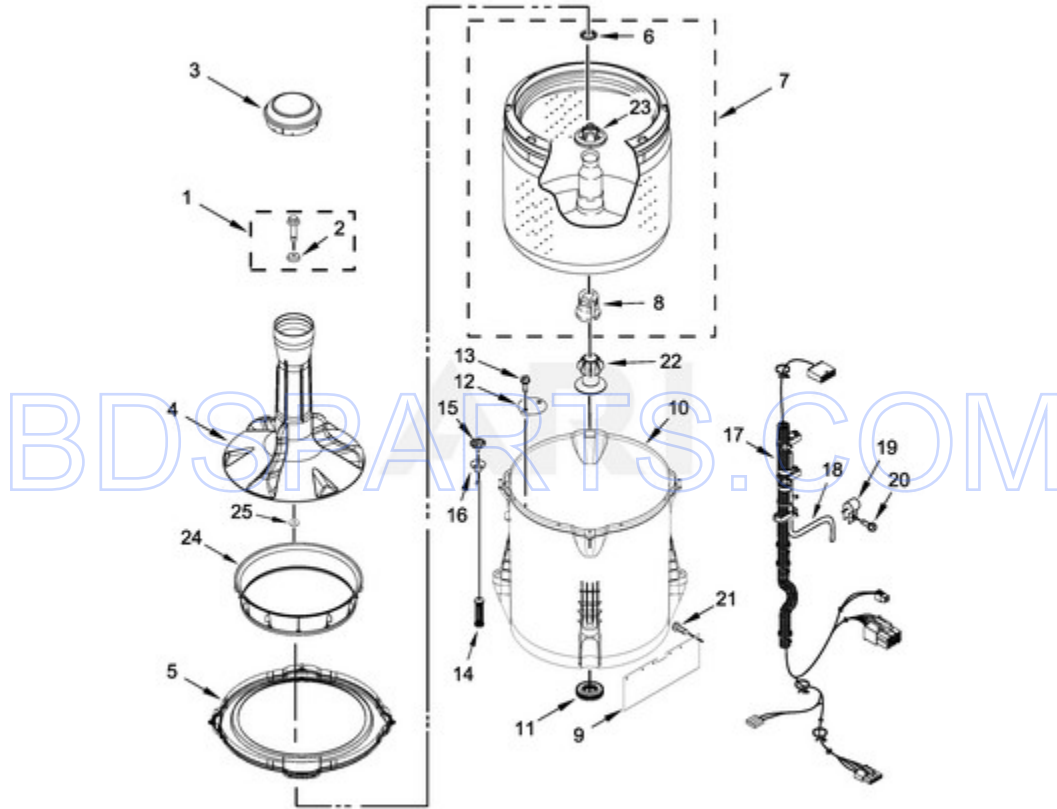

MVW18MNAWW0 - 04 - BASKET AND TUB PARTS

BASKET AND TUB PARTS

Ref #	Part #	Description	Qty	Context	Note	MSRP
6	21366	NUT, SPANNER				
2	3949550	WASHER				
1	W10003790	SCREW AND WASHER				
3	W10424292	CAP, AGITATOR				
4	W10424311	IMPELLER				
5	W10461196	RING, TUB				
7	W10389330	BASKET ASSEMBLY				
8	W10198148	BLOCK, BASKET DRIVE				
9	W10339098	SHIELD, SPLASH				
10	W10238320	TUB (INCLUDES TUB SEAL)				
11	W10424291	SEAL, TUB				
12	W10215093	FILTER, DRAIN PUMP				
13	8533928	SCREW (STAINLESS)				
		DAMPER ASSEMBLY, TUB SUSPENSION				
14	W10748950	(SET OF 4-INCLUDES SUSPENSION BALLS AND SUSPENSION BUSHINGS)				
15	W10583768	BALL, SUSPENSION (SET OF 4 - INCLUDES SUSPENSION BUSHINGS)				
16	W10256551	BUSHING - UPPER SUSPENSION (SET OF 4 - INCLUDES SUSPENSION BALLS)				
17	W10472988	HARNES, LOWER (INCLUDES PRESSURE HOSE & CABLE TIE)				
18	W10531633	HOSE, PRESSURE SWITCH				
19	W10005430	CLAMP, CABLE				
20	8533943	SCREW				
21	W10429200	RETAINER, PUSH-IN				
22	W10424298	COLLAR, ALIGNMENT				
23	W10461124	RING, LABRYINTH (ITEM NOT INCLUDED WITH BASKET ASSEMBLY)				
24	W10424289	ADAPTER, BALANCE RING				
25	W10755559	RUBBER WASHER, IMPELLER