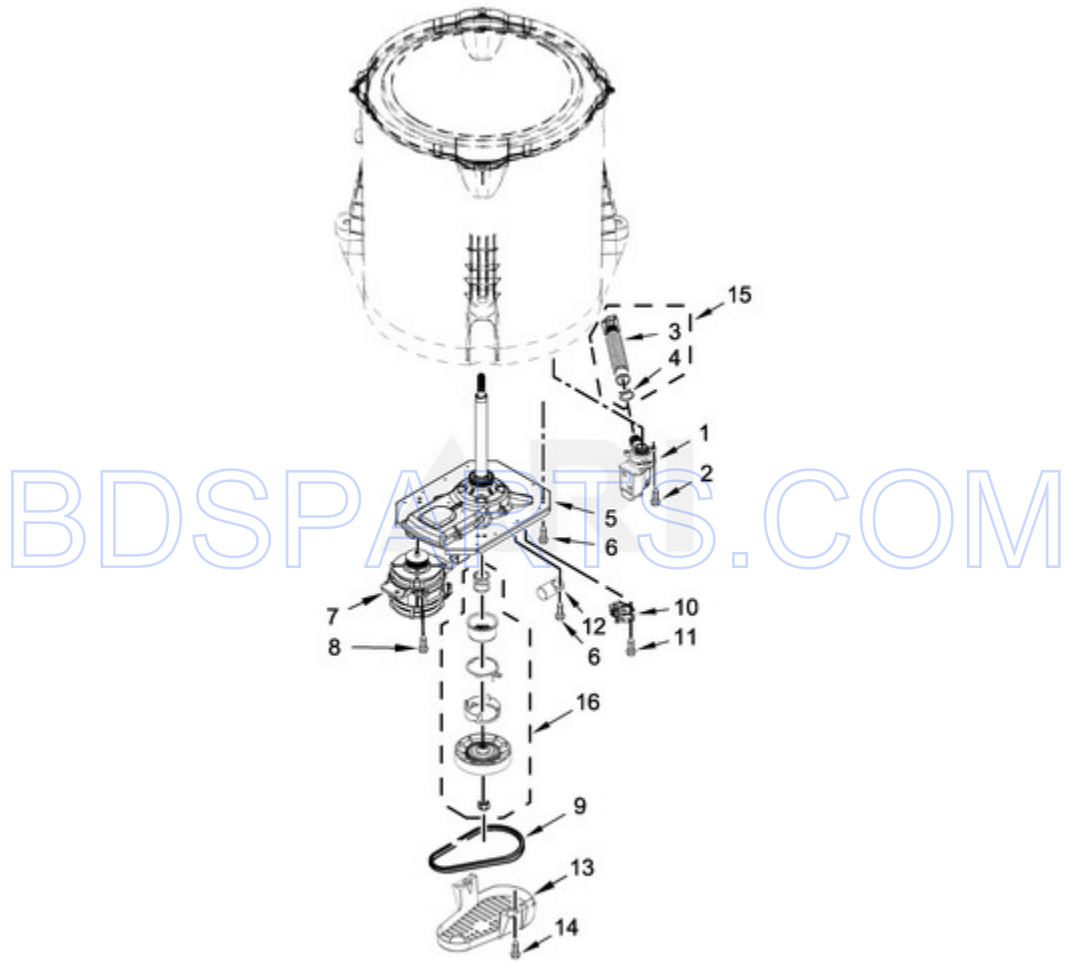

MVW18MNAWW0 - 04 - BASKET AND TUB PARTS

**BASKET AND TUB PARTS**

Ref #	Part #	Description	Qty	Context	Note	MSRP
6	21366	NUT, SPANNER				
2	3949550	WASHER				
1	W10003790	SCREW AND WASHER				
3	W10424292	CAP, AGITATOR				
4	W10424311	IMPELLER				
5	W10461196	RING, TUB				
7	W10389330	BASKET ASSEMBLY				
8	W10198148	BLOCK, BASKET DRIVE				
9	W10339098	SHIELD, SPLASH				
10	W10238320	TUB (INCLUDES TUB SEAL)				
11	W10424291	SEAL, TUB				
12	W10215093	FILTER, DRAIN PUMP				
13	8533928	SCREW (STAINLESS)				
		DAMPER ASSEMBLY, TUB SUSPENSION				
14	W10748950	(SET OF 4-INCLUDES SUSPENSION BALLS AND SUSPENSION BUSHINGS)				
15	W10583768	BALL, SUSPENSION (SET OF 4 - INCLUDES SUSPENSION BUSHINGS)				
16	W10256551	BUSHING - UPPER SUSPENSION (SET OF 4 - INCLUDES SUSPENSION BALLS)				
17	W10472988	HARNES, LOWER (INCLUDES PRESSURE HOSE & CABLE TIE)				
18	W10531633	HOSE, PRESSURE SWITCH				
19	W10005430	CLAMP, CABLE				
20	8533943	SCREW				
21	W10429200	RETAINER, PUSH-IN				
22	W10424298	COLLAR, ALIGNMENT				
23	W10461124	RING, LABRYINTH (ITEM NOT INCLUDED WITH BASKET ASSEMBLY)				
24	W10424289	ADAPTER, BALANCE RING				
25	W10755559	RUBBER WASHER, IMPELLER				

MVW18MNAWW0 - 05 - GEARCASE, MOTOR AND PUMP PARTS

**GEARCASE, MOTOR AND PUMP PARTS**

07/30/2015

8

Part No. W10474298 Rev. D

Page design © 2004-2017 by ARI Network Services, Inc.

Ref #	Part #	Description	Qty	Context	Note	MSRP
8	W10094780	SCREW				
14	357640	SCREW				
4	8317496	CLAMP, HOSE				
1	W10276397	PUMP ASSEMBLY, DRAIN				
2	W10004910	SCREW				
3	W10763078	HOSE, INNER DRAIN ASSEMBLY				
5	W10521293	ASSEMBLY, GEARCASE				
6	W10249633	SCREW				
7	W10490819	MOTOR, DRIVE				
9	W10006384	BELT, DRIVE				
10	W10389471	ACTUATOR, SHIFT				
11	9741052	SCREW				
12	W10625046	CAPACITOR, MOTOR RUN				
13	W10427633	SHIELD, PULLEY COVER				
15	W10444123	HOSE, INNER DRAIN ASSEMBLY COMPLETE				
16	W10721967	SPLUTCH KIT (60HZ)				