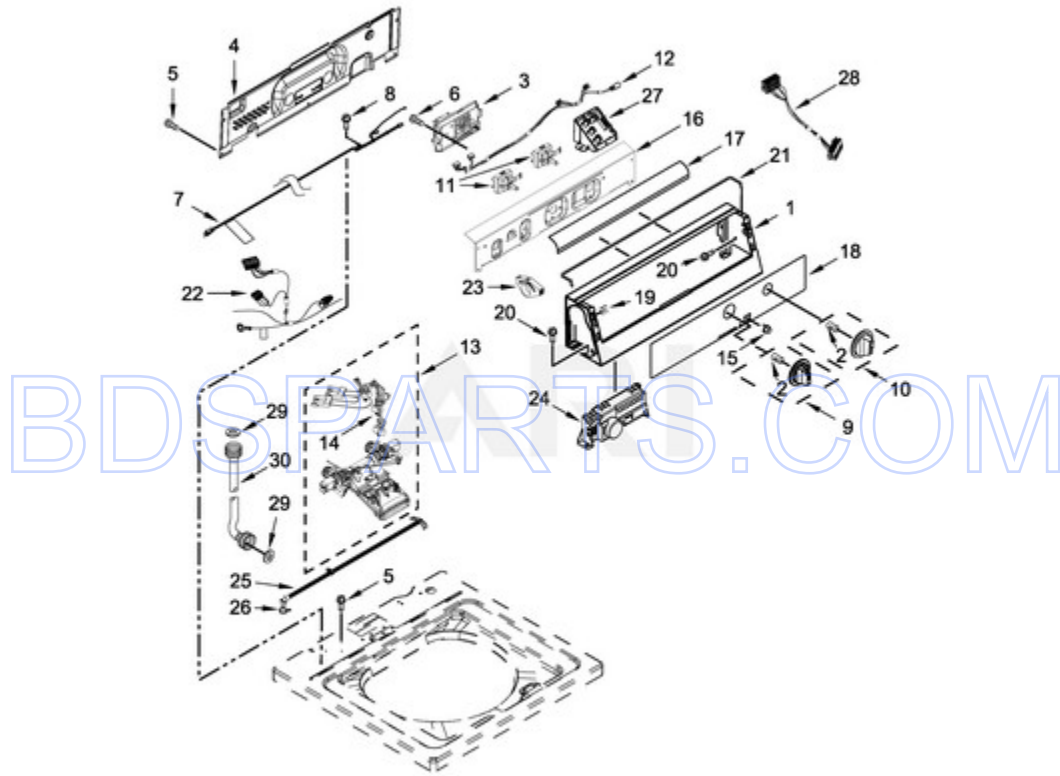

BDSPARTS.COM

MVW18MNAWW0 - 03 - CONTROLS AND WATER INLET PARTS

**CONTROLS AND WATER INLET PARTS**

Ref #	Part #	Description	Qty	Context	Note	MSRP
21	8318396	SEAL, FOAM				
6	90767	SCREW				
8	3400076	SCREW				
20	3390631	SCREW				
29	W10242307	WASHER, INLET HOSE				
2	W10140928	CLIP, KNOB				
19	W10131123	NUT, "U"				
1	W10461095	CONSOLE				
9	W10133504	ASSEMBLY, TIMER KNOB (GRAY)				
17	W10133515	DEFLECTOR SWITCH ASSEMBLY				
30	W10458855	HOSE, WATER INLET (HOT)				
30A	W10458856	HOSE, WATER INLET (COLD)				
5	1157158	SCREW				
3	W10571743	CONTROL UNIT ASSEMBLY, MACHINE & MOTOR				
4	W10461159	PANEL, CONSOLE REAR COVER				
7	W10482500	CORD, POWER				
10	W10461097	KNOB & BUMPER ASSEMBLY (GRAY)				
11	W10285512	TEMPERATURE CONTROL				
12	W10291184	HARNESS, UPPER E-STAR				
13	W10486031	INLET ASSEMBLY, WATER				
14	W10472990	HARNESS, VALVE				
15	W10461117	PUSH BUTTON, START				
22	W10480947	HARNESS, LED				
23	W10348582	CLAMP, HOSE				
24	W10482833	MODULE, ELECTRONIC RELEASE				
25	W10461189	ASSEMBLY, HOSE				
26	W10117298	CLAMP, HOSE				
27	W10491734	INTERFACE, COIN SLIDE				
28	W10514456	JUMPER, COIN SLIDE INTERFACE				
16	W10461066	BRACKET, BACK				
18	W10461102	FASCIA				