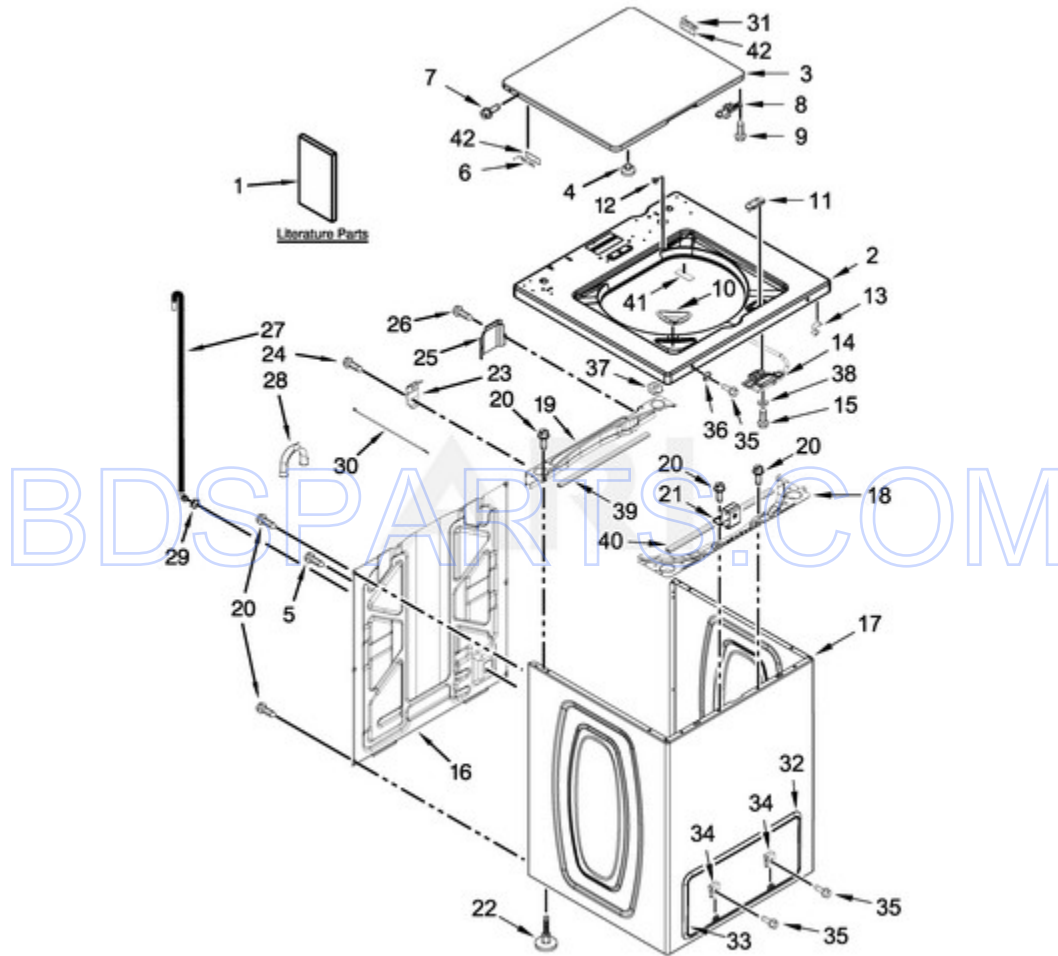

MVW18MNAWW0 - 02 - TOP AND CABINET PARTS

TOP AND CABINET PARTS

Ref #	Part #	Description	Qty	Context	Note	MSRP
29	356138	CLAMP, HOSE				
37	90406	NUT, CAGE				
42	21097	PAD, LID HINGE				
6	91770	HINGE, LID (LEFT)				
12	21258	BEARING, LID HINGE				
13	90016	CLIP, HARNESS				
31	54583	HINGE, LID (RIGHT)				
5	9740848	SCREW				
26	3400076	SCREW				
24	W10142728	SCREW				
1	W10474266	INSTALLATION INSTRUCTIONS				
1A	W10531642	WIRING DIAGRAM				
1B	W10554748	TECH SHEET				
3	W10461179	ASSEMBLY, LID AND BUMPER (WHITE)				
4	W10525268	BUMPER, LID				
7	W10119872	SCREW				
8	W10240513	STRIKE, LID LOCK (WHITE)				
9	W10273971	SCREW				
10	W10515627	DISPENSER, BLEACH				
11	W10392041	BEZEL, LID LOCK (WHITE)				
14	W10482836	LATCH, LID LOCK ASSEMBLY				
15	W10588613	SCREW				
16	W10250884	PANEL, REAR				
17	W10464748	CABINET (WHITE)				
18	W10215098	BRACE, CABINET TOP - FRONT				
19	W10512626	BRACE, CABINET TOP - REAR				
20	1157158	SCREW				
21	W10461182	LOCK, TOP				
22	W10397767	FOOT ASSEMBLY, LEVELING				
23	W10461176	HINGE, TOP				
25	W10461180	COVER, HARNESS				
27	W10221546	HOSE, OUTER DRAIN ASSEMBLY				
28	W10280024	U-BEND, DRAIN HOSE				
30	W10339879	TIE, CABLE				
32	W10464746	FRAME, FRONT ACCESS				
33	W10464747	DOOR, FRONT ACCESS				
34	3400915	NUT, "U"				
35	W10486616	SCREW				
36	W10461181	BUSHING-TOP, SCREW