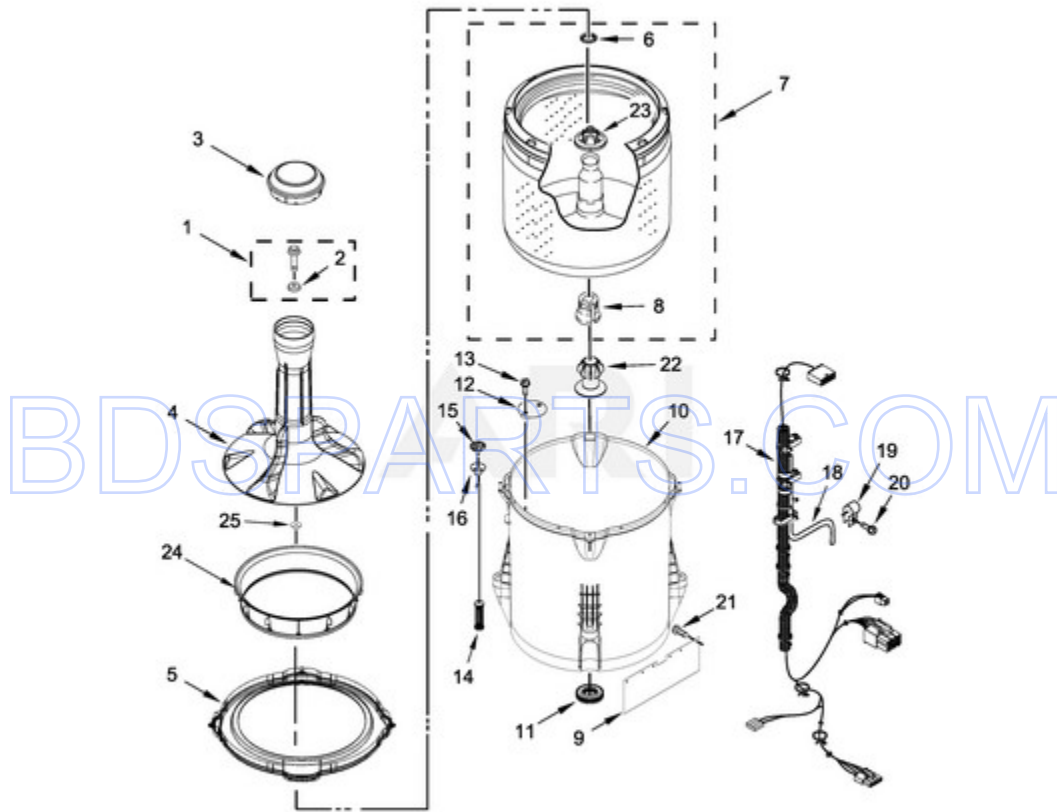

MVW18MNBWW0 - 04 - BASKET AND TUB PARTS

BASKET AND TUB PARTS

Ref #	Part #	Description	Qty	Context	Note	MSRP
6	21366	NUT, SPANNER				
2	3949550	WASHER				
1	W10003790	SCREW AND WASHER				
3	W10424292	CAP, AGITATOR				
4	W10424311	IMPELLER				
5	W10461196	RING, TUB				
7	W10389330	BASKET ASSEMBLY				
8	W10198148	BLOCK, BASKET DRIVE				
9	W10339098	SHIELD, SPLASH				
10	W10238320	TUB (INCLUDES TUB SEAL)				
11	W10424291	SEAL, TUB				
12	W10215093	FILTER, DRAIN PUMP				
13	8533928	SCREW (STAINLESS)				
		DAMPER ASSEMBLY, TUB SUSPENSION				
14	W10748950	(SET OF 4-INCLUDES SUSPENSION BALLS AND SUSPENSION BUSHINGS)				
15	W10583768	BALL, SUSPENSION (SET OF 4 - INCLUDES SUSPENSION BUSHINGS)				
16	W10256551	BUSHING - UPPER SUSPENSION (SET OF 4 - INCLUDES SUSPENSION BALLS)				
17	W10472988	HARNES, LOWER (INCLUDES PRESSURE HOSE & CABLE TIE)				
18	W10531633	HOSE, PRESSURE SWITCH				
19	W10005430	CLAMP, CABLE				
20	8533943	SCREW				
21	W10429200	RETAINER, PUSH-IN				
22	W10424298	COLLAR, ALIGNMENT				
23	W10461124	RING, LABRYINTH (ITEM NOT INCLUDED WITH BASKET ASSEMBLY)				
24	W10424289	ADAPTER, BALANCE RING				
25	W10755559	RUBBER WASHER, IMPELLER