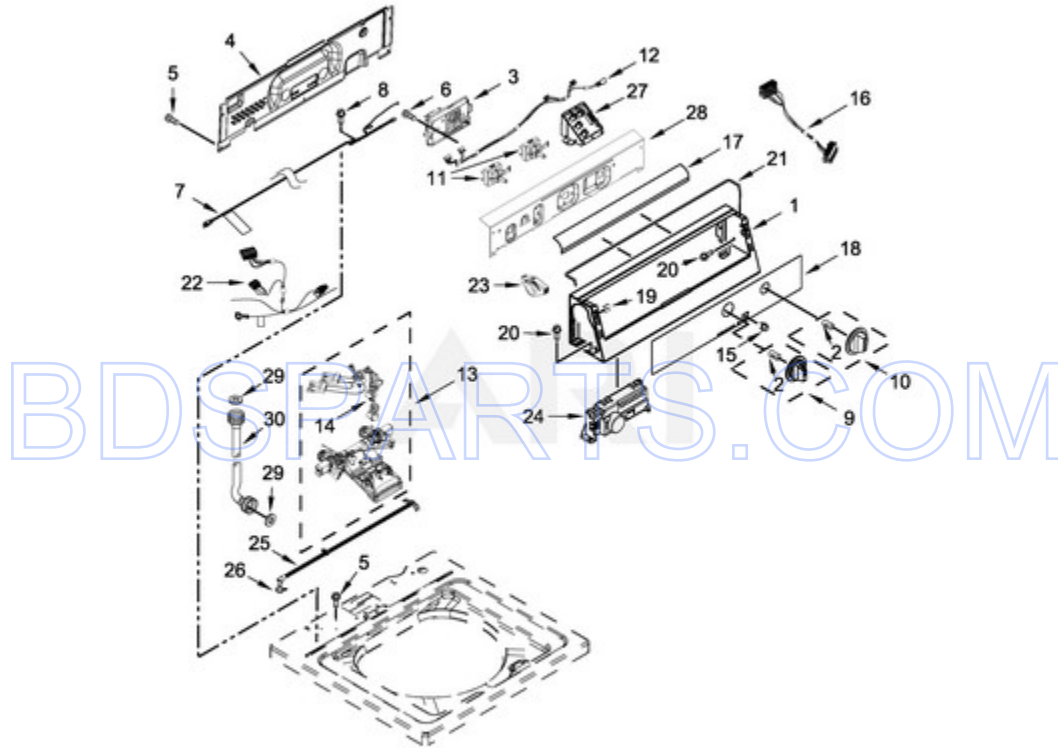

BDSPARTS.COM

MVW18MNBWW0 - 03 - CONTROLS AND WATER INLET PARTS

CONTROLS AND WATER INLET PARTS

Ref #	Part #	Description	Qty	Context	Note	MSRP
21	8318396	SEAL, FOAM				
6	90767	SCREW				
8	3400076	SCREW				
20	3390631	SCREW				
29	W10242307	WASHER, INLET HOSE				
2	W10140928	CLIP, KNOB				
19	W10131123	NUT, "U"				
1	W10461095	CONSOLE				
9	W10133504	ASSEMBLY, TIMER KNOB (GRAY)				
17	W10133515	DEFLECTOR SWITCH ASSEMBLY				
30	W10458855	HOSE, WATER INLET (HOT)				
30A	W10458856	HOSE, WATER INLET (COLD)				
5	1157158	SCREW				
4	W10461159	PANEL, CONSOLE REAR COVER				
7	W10482500	CORD, POWER				
10	W10461097	KNOB & BUMPER ASSEMBLY (GRAY)				
11	W10285512	TEMPERATURE CONTROL				
12	W10291184	HARNESS, UPPER E-STAR				
13	W10486031	INLET ASSEMBLY, WATER				
14	W10472990	HARNESS, VALVE				
15	W10461117	PUSH BUTTON, START				
22	W10480947	HARNESS, LED				
23	W10348582	CLAMP, HOSE				
24	W10482833	MODULE, ELECTRONIC RELEASE				
25	W10461189	ASSEMBLY, HOSE				
26	W10117298	CLAMP, HOSE				
27	W10491734	INTERFACE, COIN SLIDE				
16	W10514456	JUMPER, COIN SLIDE INTERFACE				
3	W10721255	CONTROL UNIT ASSEMBLY, MACHINE & MOTOR				
28	W10461066	BRACKET, BACK				
18	W10461102	FASCIA				