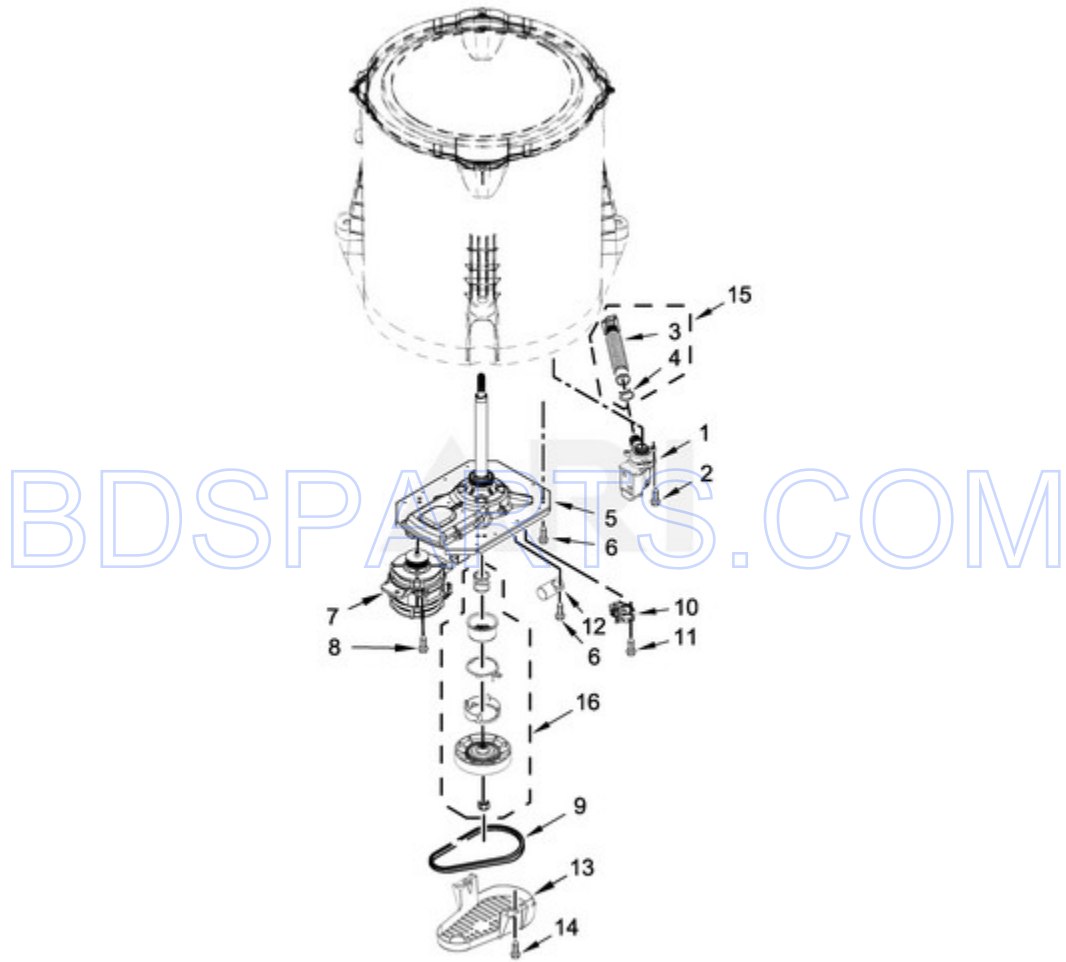

MVW18MNBWW0 - 05 - GEARCASE, MOTOR AND PUMP PARTS

GEARCASE, MOTOR AND PUMP PARTS

07/17/2015

8

Part No. W10714108 Rev. B

Page design © 2004-2017 by ARI Network Services, Inc.

Ref #	Part #	Description	Qty	Context	Note	MSRP
8	W10094780	SCREW				
14	357640	SCREW				
4	8317496	CLAMP, HOSE				
1	W10276397	PUMP ASSEMBLY, DRAIN				
2	W10004910	SCREW				
3	W10763078	HOSE, INNER DRAIN ASSEMBLY				
5	W10521293	ASSEMBLY, GEARCASE				
6	W10249633	SCREW				
7	W10490819	MOTOR, DRIVE				
9	W10006384	BELT, DRIVE				
10	W10389471	ACTUATOR, SHIFT				
11	9741052	SCREW				
12	W10625046	CAPACITOR, MOTOR RUN				
13	W10427633	SHIELD, PULLEY COVER				
15	W10444123	HOSE, INNER DRAIN ASSEMBLY COMPLETE				
16	W10721967	SPLUTCH KIT (60HZ)