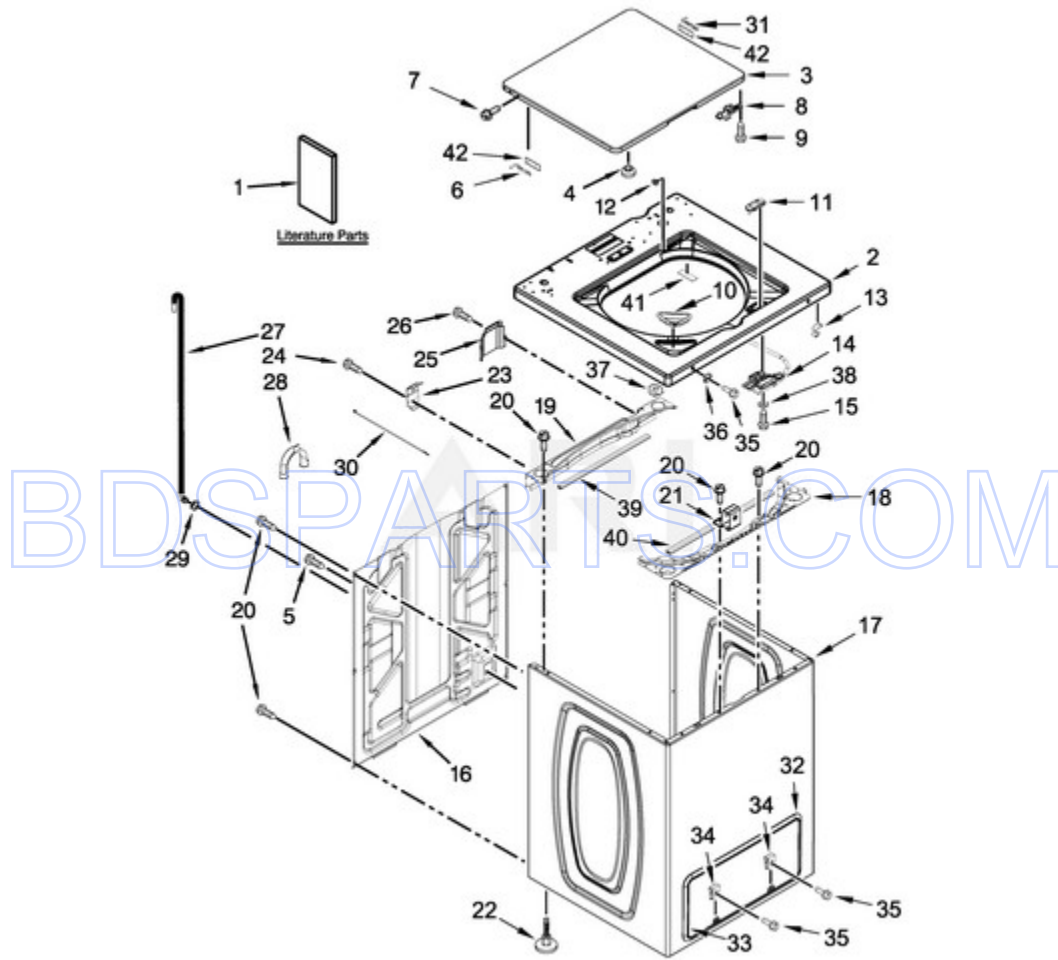

MVW18MNBWW0 - 02 - TOP AND CABINET PARTS

TOP AND CABINET PARTS

Ref #	Part #	Description	Qty	Context	Note	MSRP
29	356138	CLAMP, HOSE				
37	90406	NUT, CAGE				
42	21097	PAD, LID HINGE				
6	91770	HINGE, LID (LEFT)				
12	21258	BEARING, LID HINGE				
13	90016	CLIP, HARNESS				
31	54583	HINGE, LID (RIGHT)				
5	9740848	SCREW				
26	3400076	SCREW				
24	W10142728	SCREW				
1	W10474266	INSTALLATION INSTRUCTIONS				
1A	W10531642	WIRING DIAGRAM				
3	W10461179	ASSEMBLY, LID AND BUMPER (WHITE)				
4	W10525268	BUMPER, LID				
7	W10119872	SCREW				
8	W10240513	STRIKE, LID LOCK (WHITE)				
9	W10273971	SCREW				
10	W10515627	DISPENSER, BLEACH				
11	W10392041	BEZEL, LID LOCK (WHITE)				
14	W10482836	LATCH, LID LOCK ASSEMBLY				
15	W10588613	SCREW				
16	W10250884	PANEL, REAR				
17	W10464748	CABINET (WHITE)				
18	W10215098	BRACE, CABINET TOP - FRONT				
19	W10512626	BRACE, CABINET TOP - REAR				
20	1157158	SCREW				
21	W10461182	LOCK, TOP				
22	W10397767	FOOT ASSEMBLY, LEVELING				
23	W10461176	HINGE, TOP				
25	W10461180	COVER, HARNESS				
27	W10221546	HOSE, OUTER DRAIN ASSEMBLY				
28	W10280024	U-BEND, DRAIN HOSE				
30	W10339879	TIE, CABLE				
32	W10464746	FRAME, FRONT ACCESS				
33	W10464747	DOOR, FRONT ACCESS				
34	3400915	NUT, "U"				
35	W10486616	SCREW				
36	W10461181	BUSHING-TOP, SCREW				
38	W10318627	O-RING