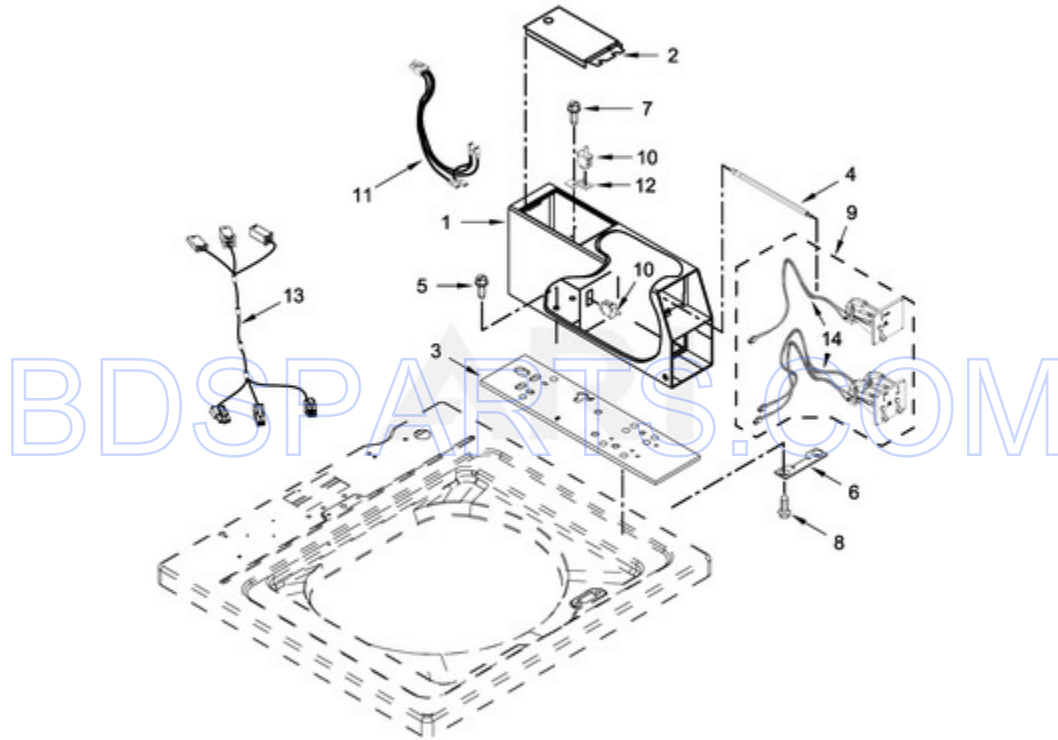

BDSPARTS.COM

MVW18PDAWW0 - 03 - CONTROLS AND WATER INLET PARTS

**CONTROLS AND WATER INLET PARTS**

Ref #	Part #	Description	Qty	Context	Note	MSRP
9	W10267645	COVER, DISPLAY				
6	90767	SCREW				
8	3400076	SCREW				
15	3390631	SCREW				
23	W10242307	WASHER, INLET HOSE				
2	W10131839	TRANSFORMER				
1	W10461094	CONSOLE				
16	W10131123	NUT, "U"				
11	W10157932	SEAL, FOAM				
17	W10133515	DEFLECTOR SWITCH ASSEMBLY				
24	W10458855	HOSE, WATER INLET (HOT)				
24A	W10458856	HOSE, WATER INLET (COLD)				
5	1157158	SCREW				
4	W10461159	PANEL, CONSOLE REAR COVER				
13	W10486031	INLET ASSEMBLY, WATER				
14	W10472990	HARNESS, VALVE				
21	W10482833	MODULE, ELECTRONIC RELEASE				
20	W10461189	ASSEMBLY, HOSE				
19	W10117298	CLAMP, HOSE				
7	W10472992	CORD, POWER				
10	W10647075	USER INTERFACE				
12	W10480949	HARNESS, UPPER				
18	W10461104	FASCIA				
22	W10461068	BACK BRACKET, CONTROL PANEL				
3	W10491728	CONTROL UNIT ASSEMBLY				

MVW18PDAWW0 - 04 - METER CASE PARTS

**METER CASE PARTS**

Ref #	Part #	Description	Qty	Context	Note	MSRP
6	3347825	PLATE, MOUNTING				
8	98445	SCREW				
5	3349065	BOLT				
2	3351136	ASSEMBLY, SERVICE DOOR				
3	3954812	CUSHION, METER CASE				
10	W10131838	SWITCH, VAULT SERVICE DOOR				
12	W10133508	BRACKET, SERVICE SWITCH				
7	W10139210	SCREW				
11	W10211244	WIRE, HARNESS SENSOR SWITCH				
14A	W10247388	COIN OPTIC SENSOR ASSEMBLY (BLACK)				
14	W10247389	COIN OPTIC SENSOR ASSEMBLY (WHITE)				
9	W10133242	ASSEMBLY, SINGLE COIN DROP				
4	W10137319	BOLT, HEX BAR				
1	W10529176	METER CASE				
9A	W10198395	ASSEMBLY, DUAL COIN DROP MDE20PDAZW2				
13	W10491633	HARNESS, COIN EXTENDER				