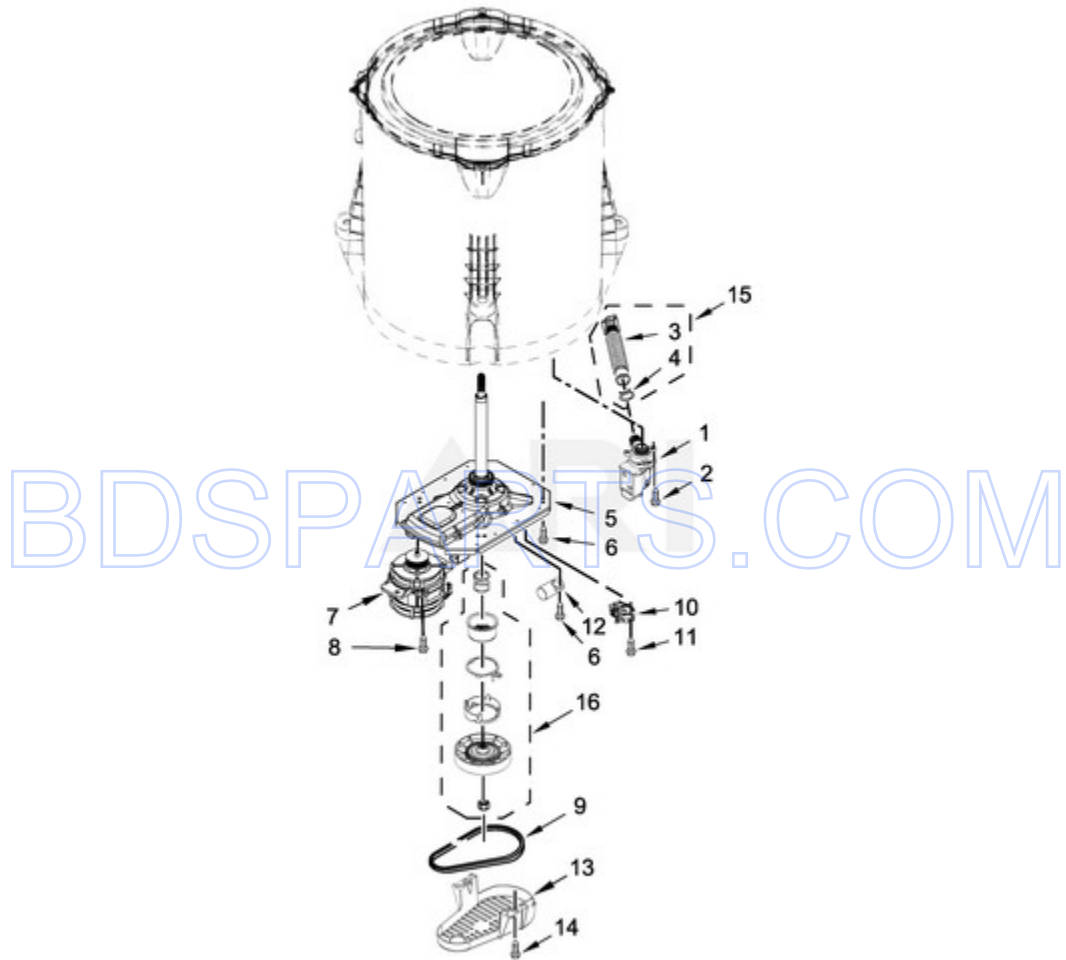

MVW18PDAWW0 - 06 - GEARCASE, MOTOR AND PUMP PARTS

GEARCASE, MOTOR AND PUMP PARTS

08/08/2015

10

Part No. W10559065 Rev. E

Page design © 2004-2017 by ARI Network Services, Inc.

Ref #	Part #	Description	Qty	Context	Note	MSRP
8	W10094780	SCREW				
14	357640	SCREW				
4	8317496	CLAMP, HOSE				
1	W10276397	PUMP ASSEMBLY, DRAIN				
2	W10004910	SCREW				
3	W10763078	HOSE, INNER DRAIN ASSEMBLY				
5	W10521293	ASSEMBLY, GEARCASE				
6	W10249633	SCREW				
7	W10490819	MOTOR, DRIVE				
9	W10006384	BELT, DRIVE				
10	W10389471	ACTUATOR, SHIFT				
11	9741052	SCREW				
12	W10625046	CAPACITOR, MOTOR RUN				
13	W10427633	SHIELD, PULLEY COVER				
15	W10444123	HOSE, INNER DRAIN ASSEMBLY COMPLETE				
16	W10721967	SPLUTCH KIT (60HZ)