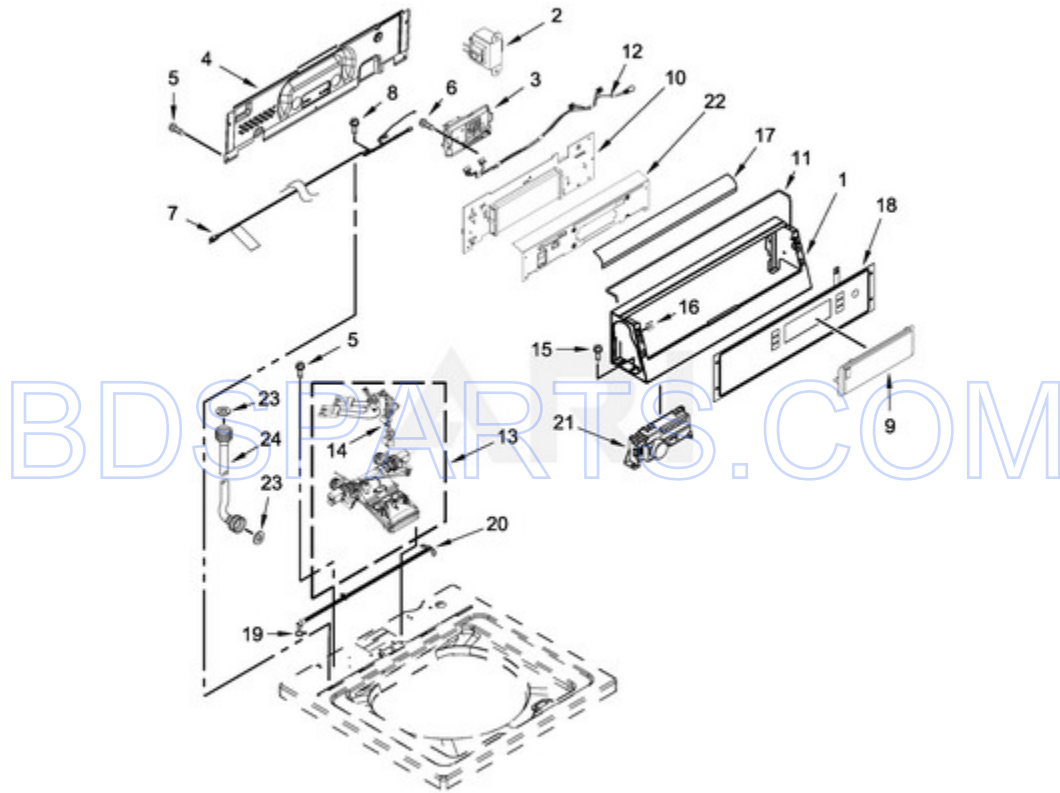

MVW18PDAWW0 - 03 - CONTROLS AND WATER INLET PARTS

CONTROLS AND WATER INLET PARTS

Ref #	Part #	Description	Qty	Context	Note	MSRP
9	W10267645	COVER, DISPLAY				
6	90767	SCREW				
8	3400076	SCREW				
15	3390631	SCREW				
23	W10242307	WASHER, INLET HOSE				
2	W10131839	TRANSFORMER				
1	W10461094	CONSOLE				
16	W10131123	NUT, "U"				
11	W10157932	SEAL, FOAM				
17	W10133515	DEFLECTOR SWITCH ASSEMBLY				
24	W10458855	HOSE, WATER INLET (HOT)				
24A	W10458856	HOSE, WATER INLET (COLD)				
5	1157158	SCREW				
4	W10461159	PANEL, CONSOLE REAR COVER				
13	W10486031	INLET ASSEMBLY, WATER				
14	W10472990	HARNESS, VALVE				
21	W10482833	MODULE, ELECTRONIC RELEASE				
20	W10461189	ASSEMBLY, HOSE				
19	W10117298	CLAMP, HOSE				
7	W10472992	CORD, POWER				
10	W10647075	USER INTERFACE				
12	W10480949	HARNESS, UPPER				
18	W10461104	FASCIA				
22	W10461068	BACK BRACKET, CONTROL PANEL				
3	W10491728	CONTROL UNIT ASSEMBLY