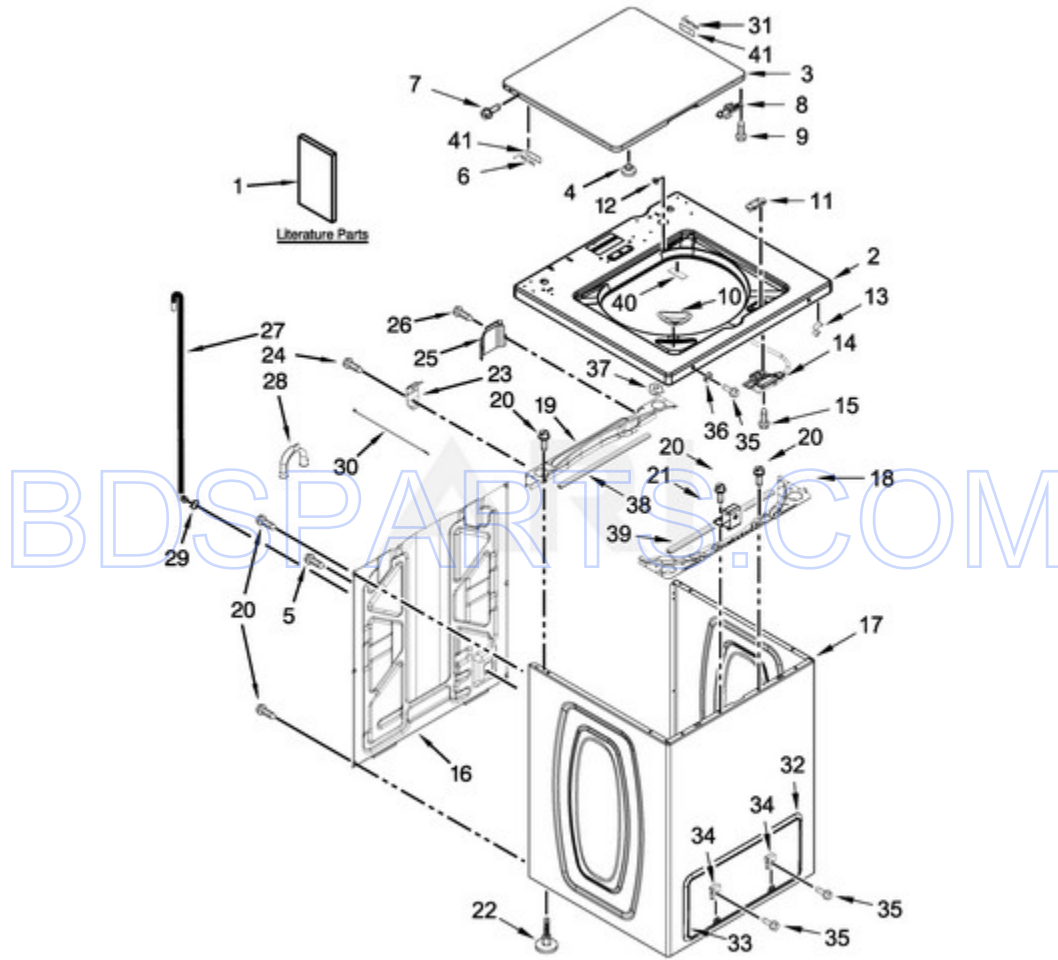

MVW18PDAWW0 - 02 - TOP AND CABINET PARTS

TOP AND CABINET PARTS

Ref #	Part #	Description	Qty	Context	Note	MSRP
29	356138	CLAMP, HOSE				
37	90406	NUT, CAGE				
41	21097	PAD, LID HINGE				
6	91770	HINGE, LID (LEFT)				
12	21258	BEARING, LID HINGE				
13	90016	CLIP, HARNESS				
31	54583	HINGE, LID (RIGHT)				
5	9740848	SCREW				
26	3400076	SCREW				
24	W10142728	SCREW				
1	W10474266	INSTALLATION INSTRUCTIONS				
2	W10461168	TOP (WHITE)				
3	W10461179	ASSEMBLY, LID AND BUMPER (WHITE)				
4	W10525268	BUMPER, LID				
7	W10119872	SCREW				
8	W10240513	STRIKE, LID LOCK (WHITE)				
9	W10273971	SCREW				
10	W10515627	DISPENSER, BLEACH				
11	W10392041	BEZEL, LID LOCK (WHITE)				
14	W10482836	LATCH, LID LOCK ASSEMBLY				
15	W10588613	SCREW				
16	W10250884	PANEL, REAR				
17	W10464748	CABINET (WHITE)				
18	W10215098	BRACE, CABINET TOP - FRONT				
19	W10512626	BRACE, CABINET TOP - REAR				
20	1157158	SCREW				
21	W10461182	LOCK, TOP				
22	W10397767	FOOT ASSEMBLY, LEVELING				
23	W10461176	HINGE, TOP				
25	W10461180	COVER, HARNESS				
27	W10221546	HOSE, OUTER DRAIN ASSEMBLY				
28	W10280024	U-BEND, DRAIN HOSE				
30	W10339879	TIE, CABLE				
32	W10464746	FRAME, FRONT ACCESS				
33	W10464747	DOOR, FRONT ACCESS				
34	3400915	NUT, "U"				
35	W10486616	SCREW				
36	W10461181	BUSHING-TOP, SCREW				
38	W10521454	BRACE-GUARD, CABINET REAR TOP				