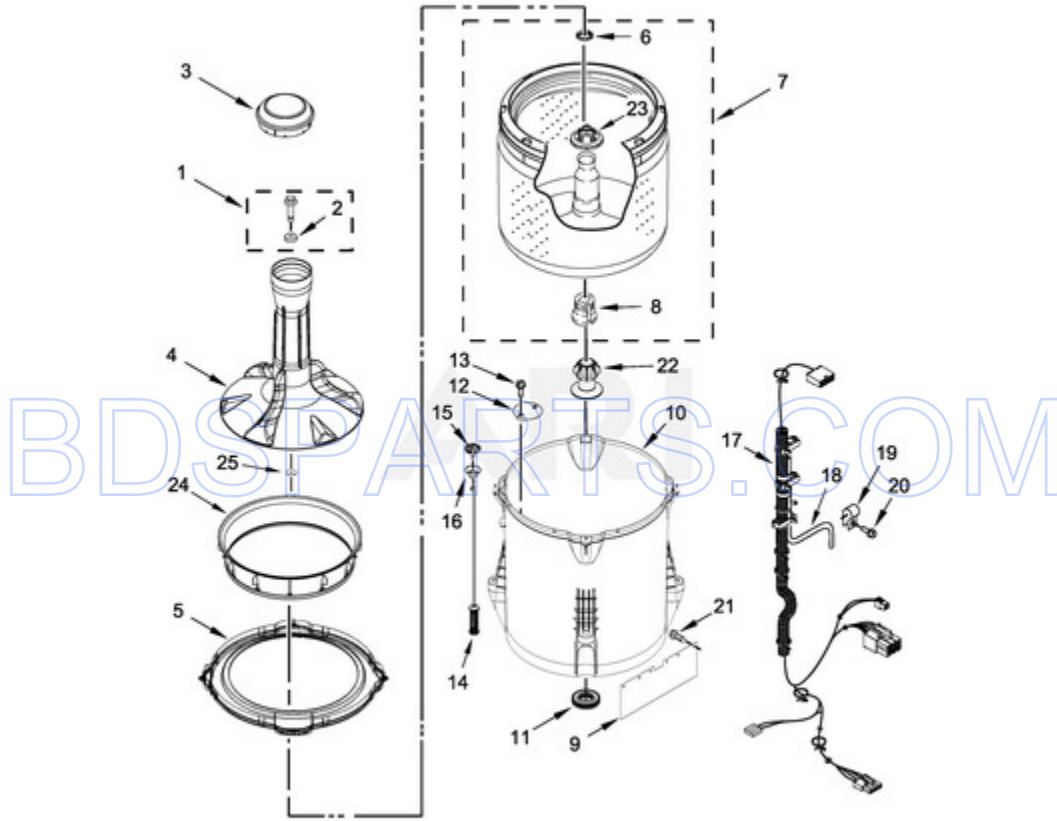

MVW18PDAWW0 - 04 - METER CASE PARTS

**METER CASE PARTS**

Ref #	Part #	Description	Qty	Context	Note	MSRP
6	3347825	PLATE, MOUNTING				
8	98445	SCREW				
5	3349065	BOLT				
2	3351136	ASSEMBLY, SERVICE DOOR				
3	3954812	CUSHION, METER CASE				
10	W10131838	SWITCH, VAULT SERVICE DOOR				
12	W10133508	BRACKET, SERVICE SWITCH				
7	W10139210	SCREW				
11	W10211244	WIRE, HARNESS SENSOR SWITCH				
14A	W10247388	COIN OPTIC SENSOR ASSEMBLY (BLACK)				
14	W10247389	COIN OPTIC SENSOR ASSEMBLY (WHITE)				
9	W10133242	ASSEMBLY, SINGLE COIN DROP				
4	W10137319	BOLT, HEX BAR				
1	W10529176	METER CASE				
9A	W10198395	ASSEMBLY, DUAL COIN DROP MDE20PDAZW2				
13	W10491633	HARNESS, COIN EXTENDER				

MVW18PDAWW0 - 05 - BASKET AND TUB PARTS

**BASKET AND TUB PARTS**

Ref #	Part #	Description	Qty	Context	Note	MSRP
6	21366	NUT, SPANNER				
2	3949550	WASHER				
1	W10003790	SCREW AND WASHER				
3	W10424292	CAP, AGITATOR				
4	W10424311	IMPELLER				
5	W10461196	RING, TUB				
7	W10389330	BASKET ASSEMBLY				
8	W10198148	BLOCK, BASKET DRIVE				
9	W10339098	SHIELD, SPLASH				
10	W10238320	TUB (INCLUDES TUB SEAL)				
11	W10424291	SEAL, TUB				
12	W10215093	FILTER, DRAIN PUMP				
13	8533928	SCREW (STAINLESS)				
		DAMPER ASSEMBLY, TUB SUSPENSION				
14	W10748950	(SET OF 4-INCLUDES SUSPENSION BALLS AND SUSPENSION BUSHINGS)				
15	W10583768	BALL, SUSPENSION (SET OF 4 - INCLUDES SUSPENSION BUSHINGS)				
16	W10256551	BUSHING - UPPER SUSPENSION (SET OF 4 - INCLUDES SUSPENSION BALLS)				
17	W10472988	HARNES, LOWER (INCLUDES PRESSURE HOSE & CABLE TIE)				
18	W10531633	HOSE, PRESSURE SWITCH				
19	W10005430	CLAMP, CABLE				
20	8533943	SCREW				
21	W10429200	RETAINER, PUSH-IN				
22	W10424298	COLLAR, ALIGNMENT				
23	W10461124	RING, LABRYINTH (ITEM NOT INCLUDED WITH BASKET ASSEMBLY)				
24	W10424289	ADAPTER, BALANCE RING				
25	W10755559	RUBBER WASHER, IMPELLER				