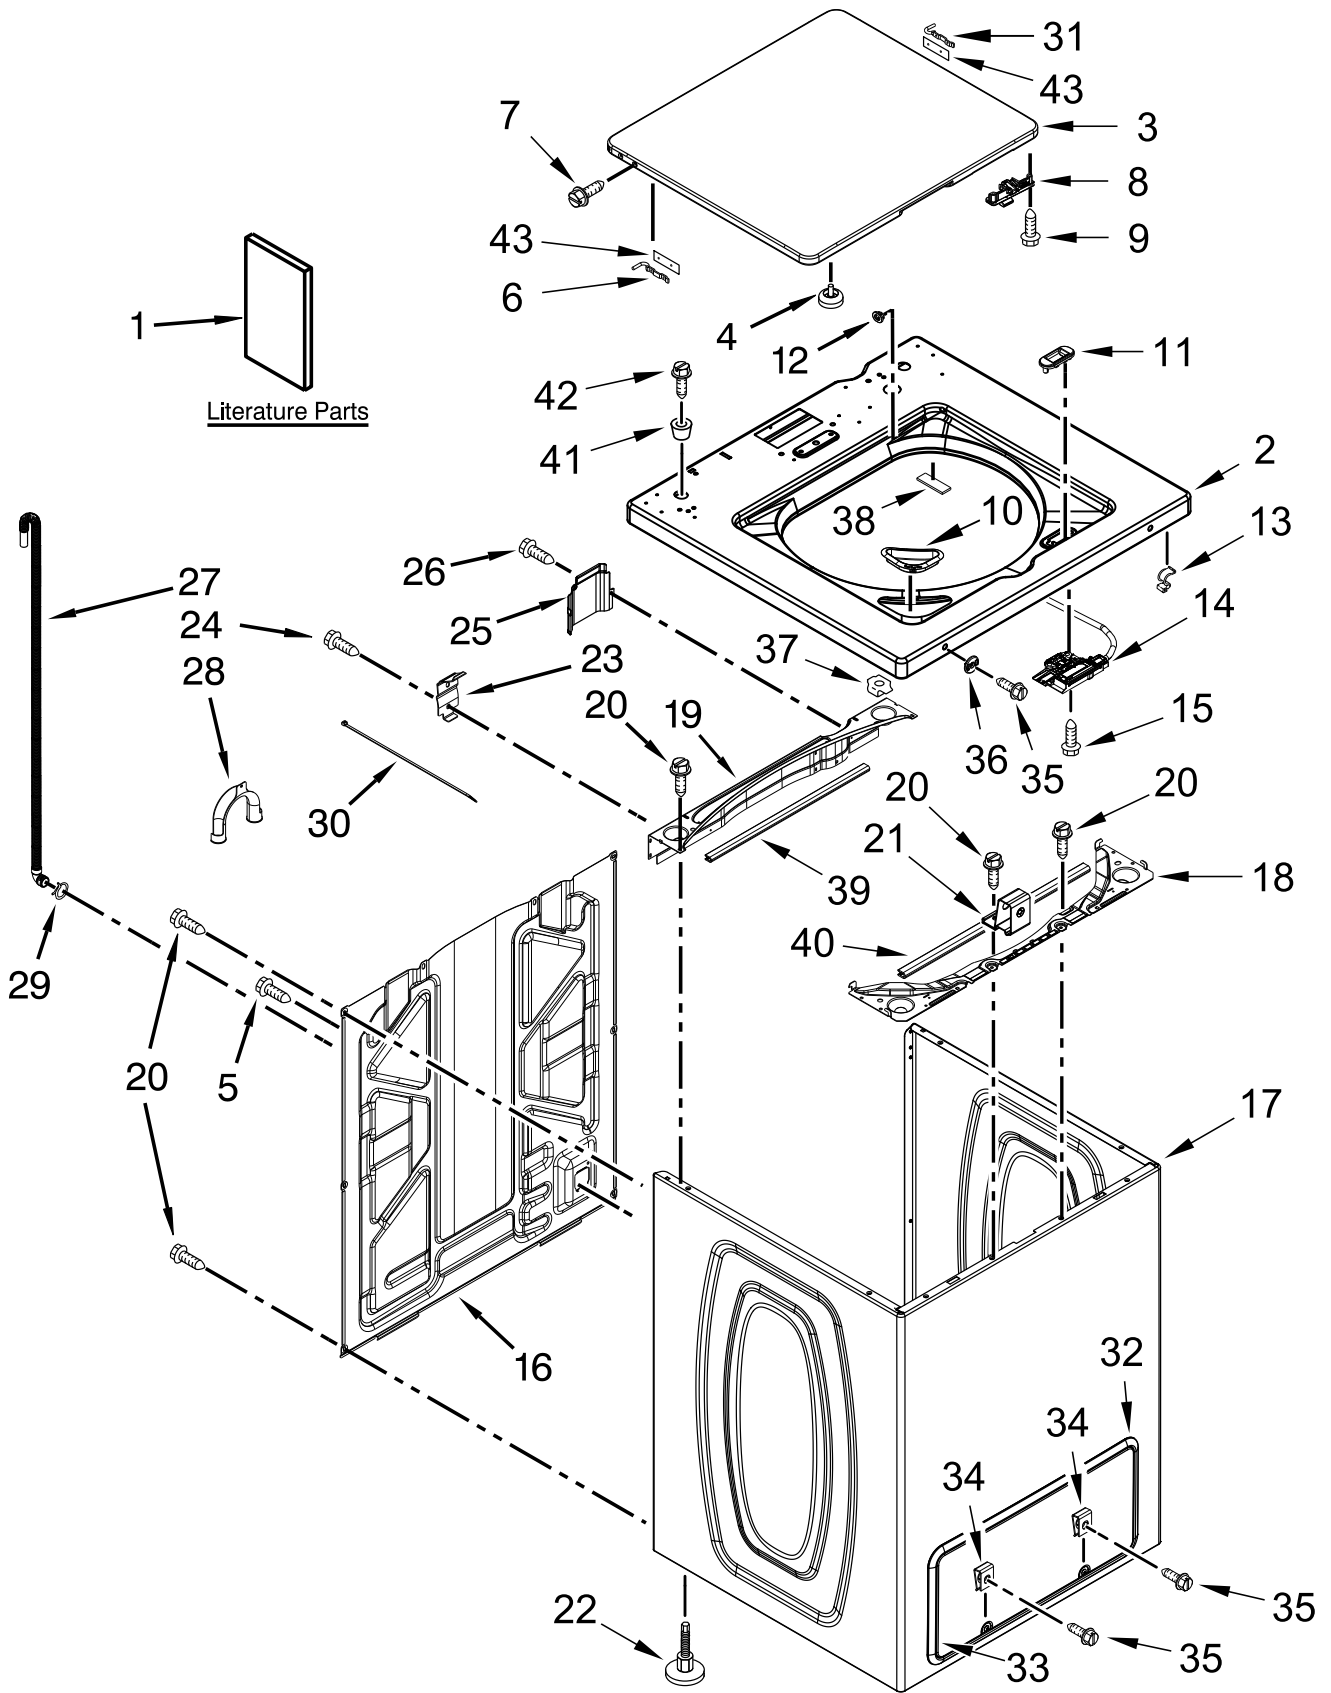

# TOP AND CABINET PARTS

# TOP AND CABINET PARTS

<u>Illus. No.</u>	<u>Part No.</u>	<u>Description</u>	<u>Illus. No.</u>	<u>Part No.</u>	<u>Description</u>	<u>Illus. No.</u>	<u>Part No.</u>	<u>Description</u>
1		Literature Parts	12	21258	Bearing, Lid Hinge	30	W10339879	Tie, Cable
	W10722893	Installation Instructions	13	90016	Clip, Harness	31	54583	Hinge, Lid (Right)
	W10531645	Wiring Diagram	14	W10482837	Latch, Lid Lock Assembly	32	W10464749	Frame, Front Access
	W10554757	Tech Sheet	15	W10588613	Screw	33	W10464750	Door, Front Access
	W10559058	Owners Manual Card Reader Top	16	W10250884	Panel, Rear	34	3400915	Nut, "U"
2	W10461168	White	17	W10464751	Cabinet White	35	W10486616	Screw
3		Assembly, Lid and Bumper	18	W10215098	Brace, Cabinet Top - Front	36	W10461181	Bushing-Top, Screw
	W10461179	White	19	W10512626	Brace, Cabinet Top - Rear	37	90406	Nut, Cage
4	W10525268	Bumper, Lid	20	1157158	Screw	38	W10684257	Pad
5	9740848	Screw	21	W10461182	Lock, Top	39	W10521454	Brace-Guard, Cabinet Rear Top
6	91770	Hinge, Lid (Left)	22	W10397767	Foot Assembly, Leveling	40	W10521453	Brace-Guard, Cabinet Front Top
7	W10119872	Screw	23	W10461176	Hinge, Top	41	356674	Cone, Wedge
8		Strike, Lid Lock	24	W10142728	Screw	42	3353994	Bolt
	W10240513	White	25	W10461180	Cover, Harness	43	21097	Pad, Lid Hinge
9	W10273971	Screw	26	3400076	Screw			
10	W10515627	Dispenser, Bleach	27	W10221546	Hose, Outer Drain Assembly			
11		Bezel, Lid Lock	28	W10280024	U-Bend, Drain Hose			
	W10392041	White	29	356138	Clamp, Hose			