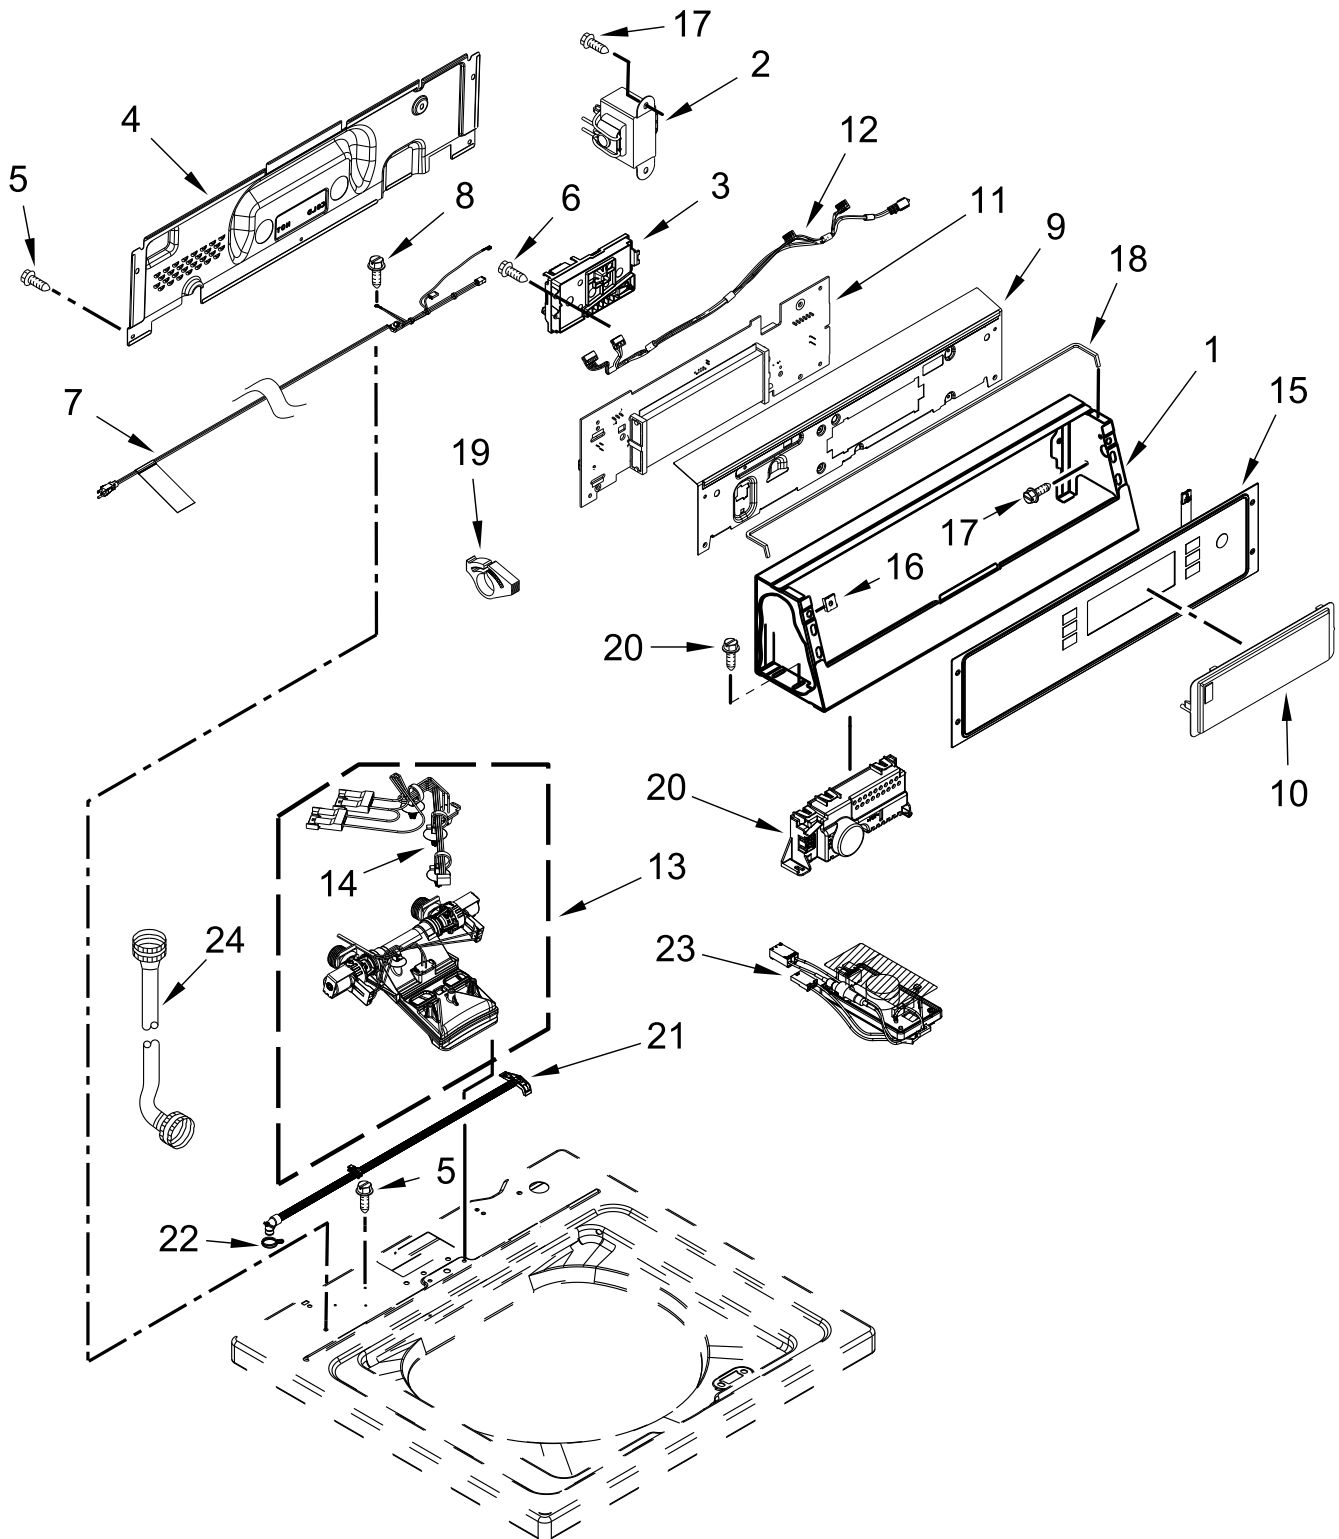

# CONTROLS AND WATER INLET PARTS

<u>Illus.</u> <u>No.</u>	<u>Part No.</u>	<u>Description</u>	<u>Illus.</u> <u>No.</u>	<u>Part No.</u>	<u>Description</u>	<u>Illus.</u> <u>No.</u>	<u>Part No.</u>	<u>Description</u>
1	W10461094	Console	9	W10698212	Back Bracket, Control Panel	24		Hose, Water Inlet
2	W10633921	Transformer, 240-22.5 VAC	10	W10267645	Cover, Display		W10489643	Hot Water
3	W10491729	Control Unit Assembly, Machine & Motor	11	W10647075	User Interface		W10489648	Cold Water
4	W10461159	Panel, Console Rear Cover	12	W10567153	Harness, Upper			
5	1157158	Screw	13	W10514372	Inlet Assembly, Water			
6	90767	Screw	14	W10520396	Harness, Valve			
7	W10520399	Cord, Power	15	W10506029	Fascia			
		Following Parts Not Illustrated	16	W10131123	Nut, "U"			
	W10476818	10A Cord Adaptor (Australian)	17	3390631	Screw			
	W10476820	10A Cord Adapter (British)	18	W10157932	Seal, Foam			
	W10446855	10A Cord Lock	19	W10348582	Clamp, Hose			
	W10476822	10A Cord Adapter (European)	20	W10482834	Electronic Release Module			
8	3400076	Screw	21	W10461189	Assembly, Hose			
			22	W10117298	Clamp, Hose			
			23	W10540623	Line Filter Assembly			