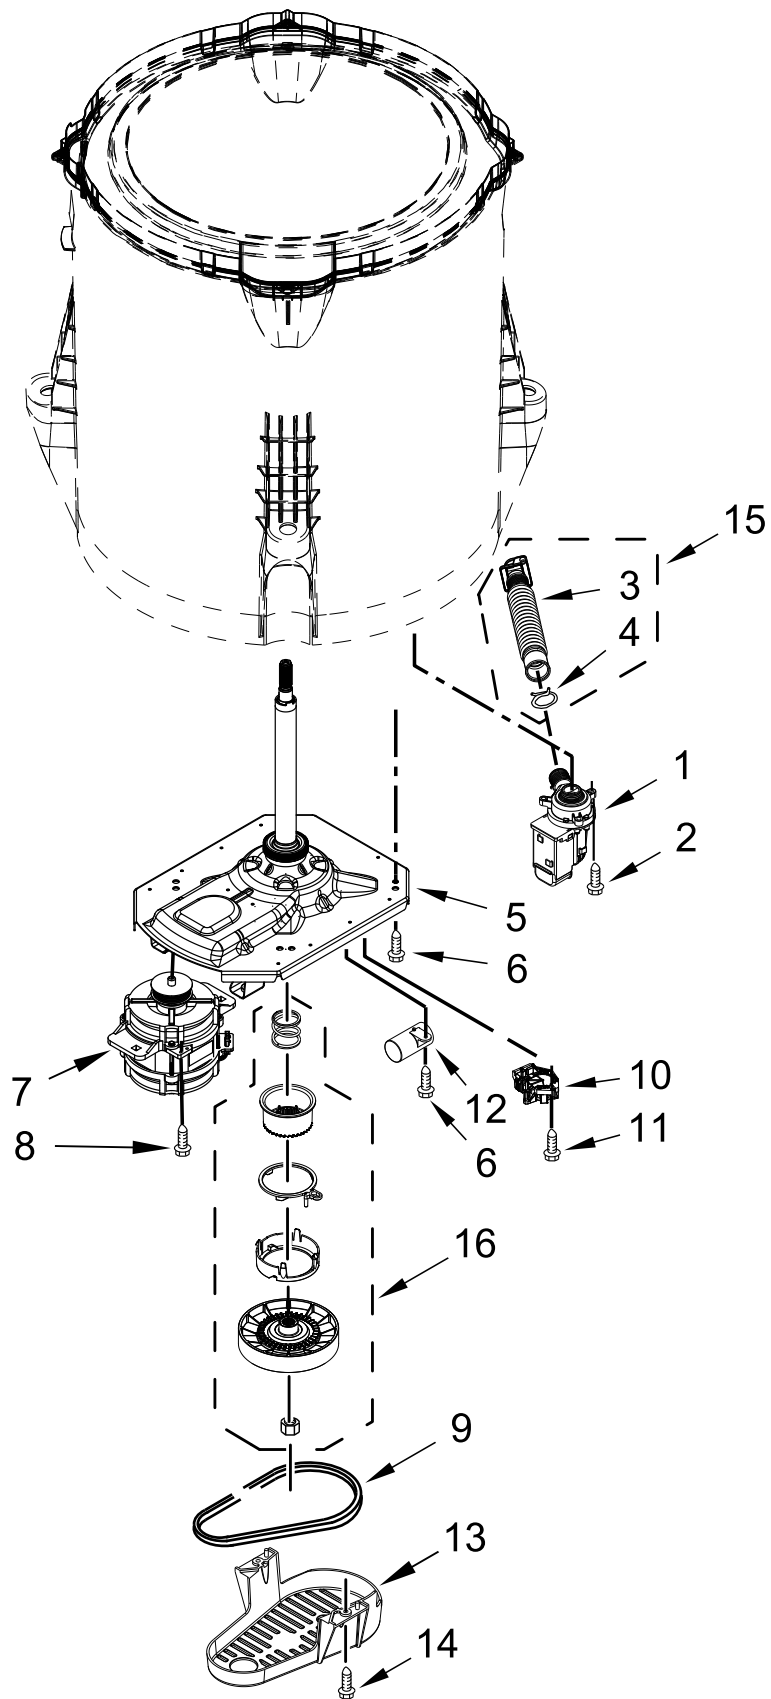

GEARCASE, MOTOR AND PUMP PARTS

GEARCASE, MOTOR AND PUMP PARTS

<u>Illus.</u> <u>No.</u>	<u>Part No.</u>	<u>Description</u>
1	W10292579	Pump Assembly, Drain
2	W10004910	Screw
3	W10763078	Hose, Inner Drain Assembly
4	8317496	Clamp, Hose
5	W10521293	Assembly, Gearcase

<u>Illus.</u> <u>No.</u>	<u>Part No.</u>	<u>Description</u>
6	W10249633	Screw
7	W10490820	Motor, Drive
8	W10094780	Screw
9	W10006388	Belt, Drive
10	W10424309	Actuator, Shift
11	9741052	Screw

<u>Illus.</u> <u>No.</u>	<u>Part No.</u>	<u>Description</u>
12	W10456703	Capacitor, Motor Run
13	W10427633	Shield, Pulley Cover
14	357640	Screw
15	W10444123	Hose, Inner Drain Assembly Complete
16	W10759993	Splutch Kit (50 Hz)