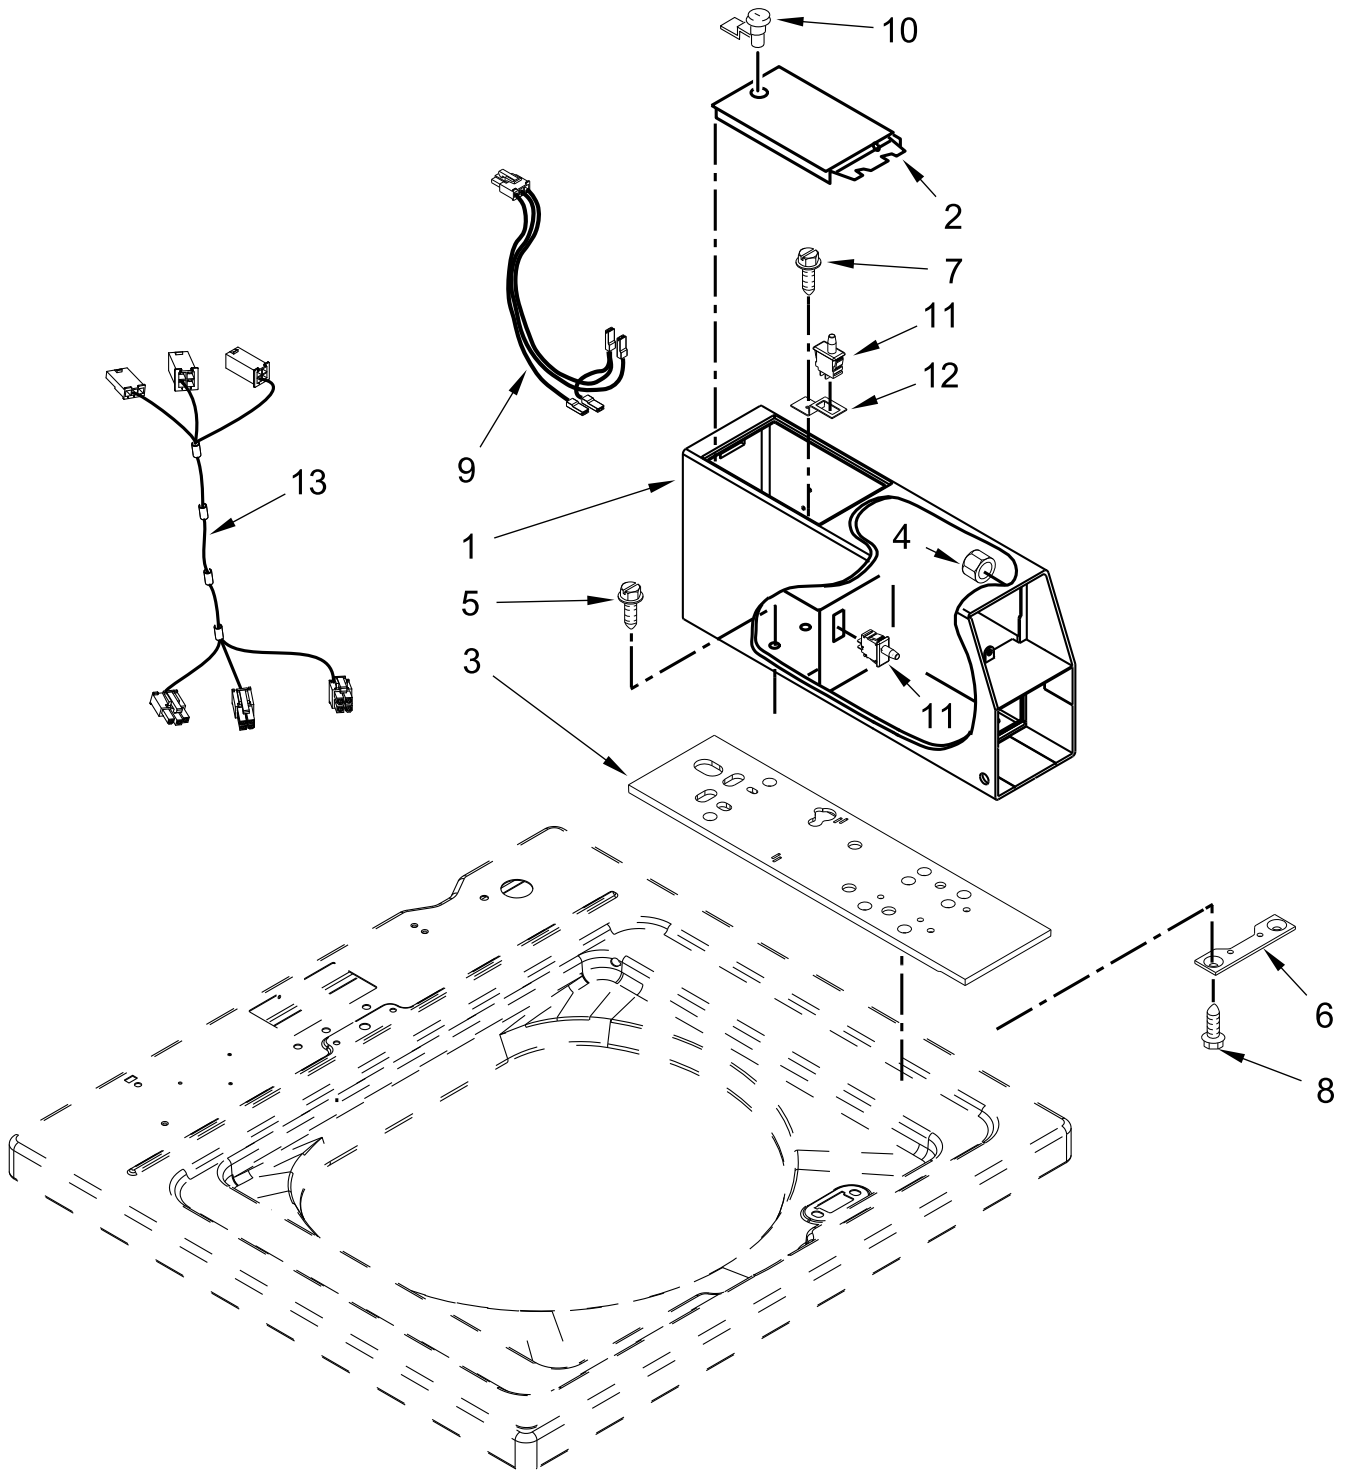

METER CASE PARTS

METER CASE PARTS

<u>Illus.</u> <u>No.</u>	<u>Part No.</u>	<u>Description</u>	<u>Illus.</u> <u>No.</u>	<u>Part No.</u>	<u>Description</u>	<u>Illus.</u> <u>No.</u>	<u>Part No.</u>	<u>Description</u>
1	W10529176	Meter Case	6	3347825	Plate, Mounting	11	W10133289	Switch, Vault Service Door
2	3351136	Assembly, Service Door	7	W10139210	Screw	12	W10133508	Bracket, Service Switch
3	3954812	Cushion, Meter Case	8	98445	Screw	13	W10655203	Harness, Coin Extender
4	W10139060	Nut, 1/4-20	9	W10211244	Wire, Harness Sensor Switch			
5	3349065	Bolt	10	8316526	Assembly, Cam & Security Lock