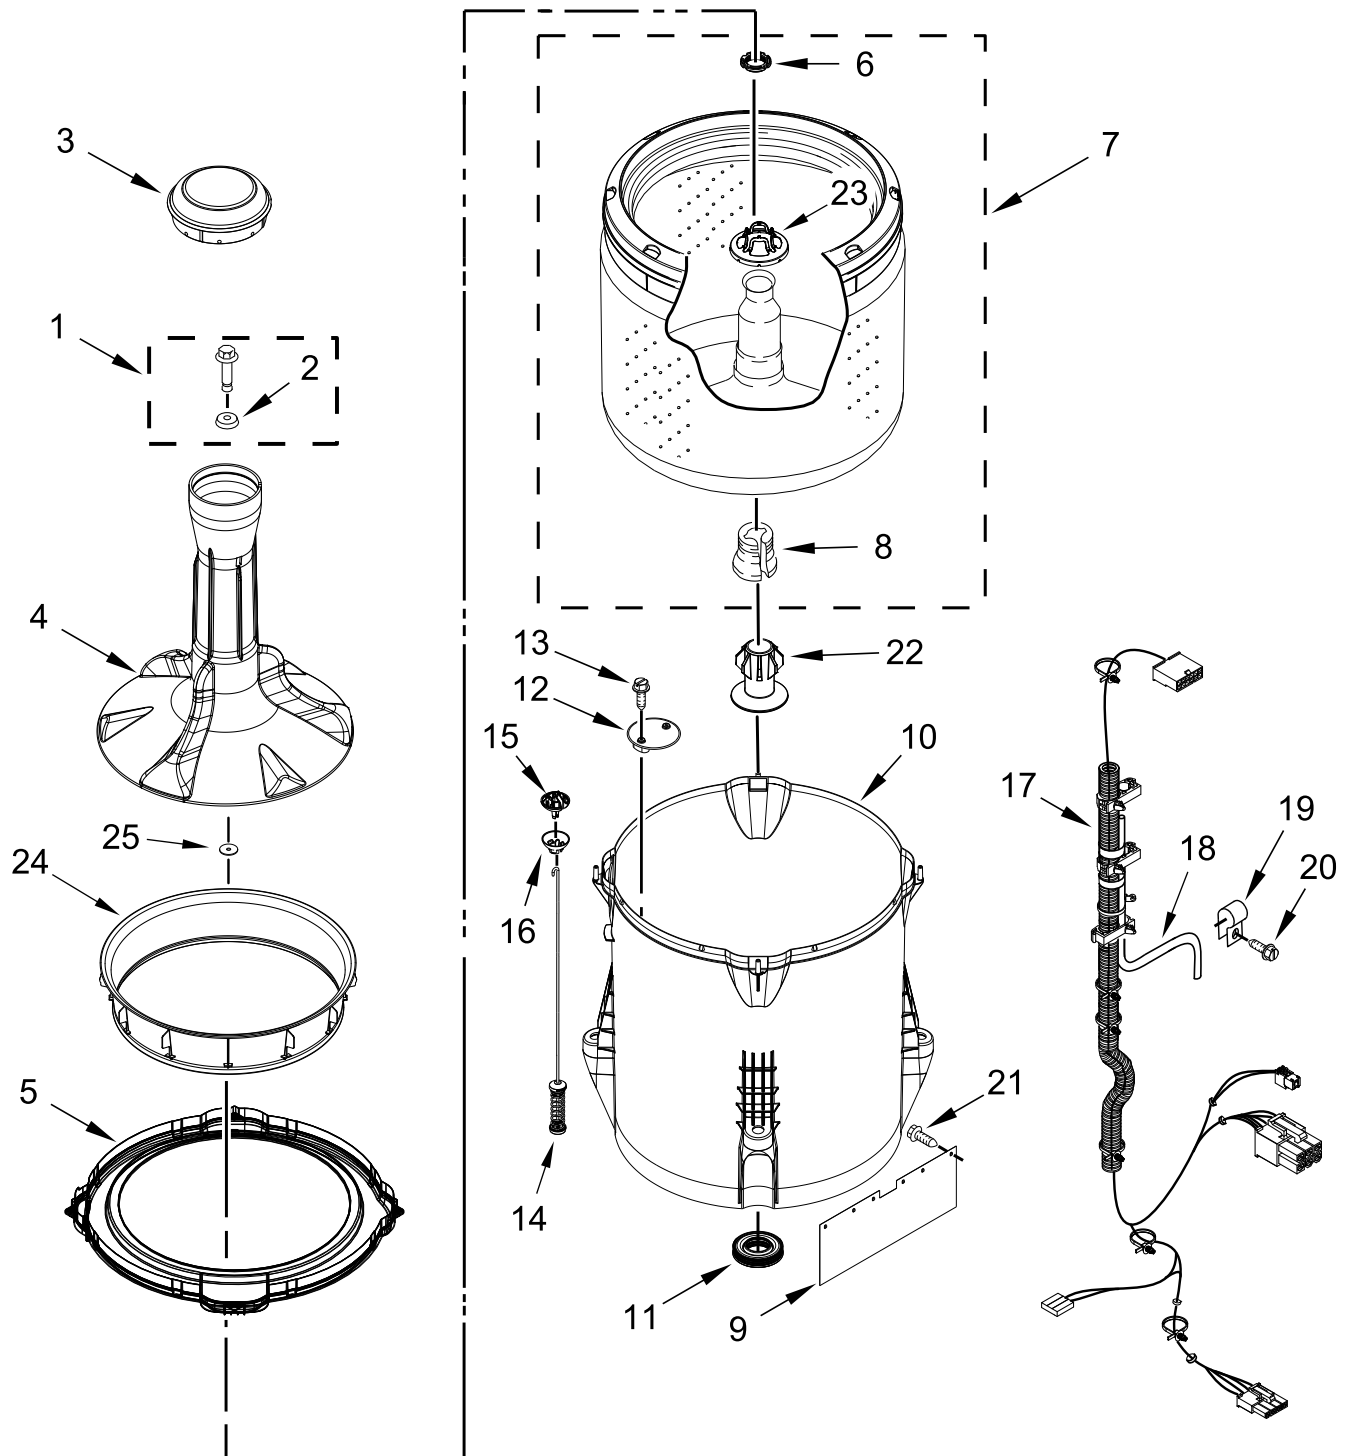

BASKET AND TUB PARTS

BASKET AND TUB PARTS

<u>Illus.</u> <u>No.</u>	<u>Part No.</u>	<u>Description</u>	<u>Illus.</u> <u>No.</u>	<u>Part No.</u>	<u>Description</u>	<u>Illus.</u> <u>No.</u>	<u>Part No.</u>	<u>Description</u>
1	W10003790	Screw and Washer	13	8533928	Screw (Stainless)	18	W10531633	Hose, Pressure Switch
2	3949550	Washer	14	W10748950	Damper Assembly, Tub Suspension (Set Of 4-Includes Suspension Balls and Suspension Bushings)	19	W10005430	Clamp, Cable
3	W10424292	Cap, Agitator	15	W10583768	Ball, Suspension (Set of 4 - Includes Suspension Bushings)	20	8533943	Screw
4	W10424311	Impeller	16	W10256551	Bushing - Upper Suspension (Set of 4 - Includes Suspension Balls)	21	W10429200	Retainer, Push-In
5	W10461196	Ring, Tub	17	W10636068	Harness, Lower (Includes Pressure Hose & Cable Tie)	22	W10424298	Collar, Alignment
6	21366	Nut, Spanner				23	W10461124	Ring, Labryinth (Item not included with Basket Assembly)
7	W10389330	Basket Assembly				24	W10424289	Adapter, Balance Ring
8	W10198148	Block, Basket Drive				25	W10755559	Rubber Washer, Impeller
9	W10339098	Shield, Splash						
10	W10238320	Tub (Includes Tub Seal)						
11	W10424291	Seal, Tub						
12	W10215093	Filter, Drain Pump