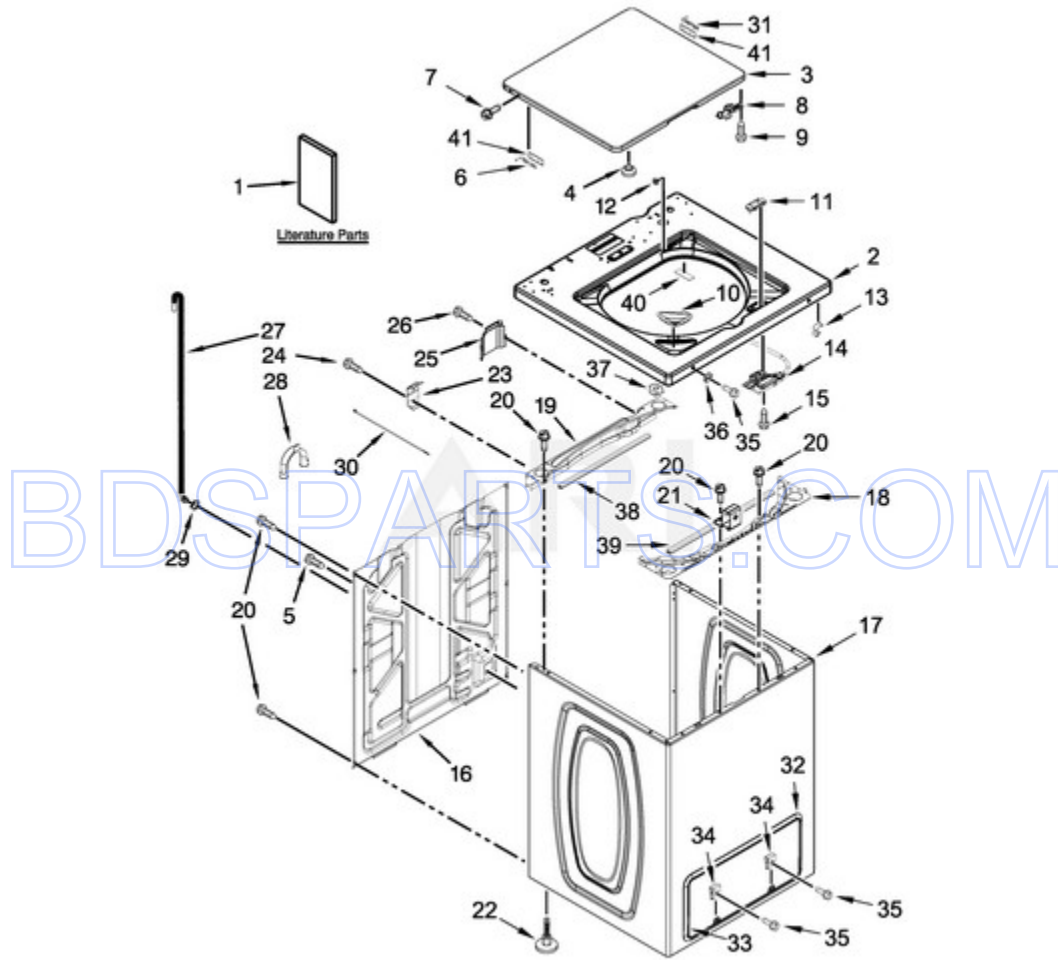

MVW18PRAWW0 - 02 - TOP AND CABINET PARTS

TOP AND CABINET PARTS

Ref #	Part #	Description	Qty	Context	Note	MSRP
29	356138	CLAMP, HOSE				
37	90406	NUT, CAGE				
41	21097	PAD, LID HINGE				
6	91770	HINGE, LID (LEFT)				
12	21258	BEARING, LID HINGE				
13	90016	CLIP, HARNESS				
31	54583	HINGE, LID (RIGHT)				
5	9740848	SCREW				
26	3400076	SCREW				
24	W10142728	SCREW				
1B	W10135291	INSTRUCTIONS, INSTALLATION (CARD READER)				
1	W10474266	INSTALLATION INSTRUCTIONS				
3	W10461179	ASSEMBLY, LID AND BUMPER (WHITE)				
4	W10525268	BUMPER, LID				
7	W10119872	SCREW				
8	W10240513	STRIKE, LID LOCK (WHITE)				
9	W10273971	SCREW				
10	W10515627	DISPENSER, BLEACH				
11	W10392041	BEZEL, LID LOCK (WHITE)				
14	W10482836	LATCH, LID LOCK ASSEMBLY				
15	W10588613	SCREW				
16	W10250884	PANEL, REAR				
17	W10464748	CABINET (WHITE)				
18	W10215098	BRACE, CABINET TOP - FRONT				
19	W10512626	BRACE, CABINET TOP - REAR				
20	1157158	SCREW				
21	W10461182	LOCK, TOP				
22	W10397767	FOOT ASSEMBLY, LEVELING				
23	W10461176	HINGE, TOP				
25	W10461180	COVER, HARNESS				
27	W10221546	HOSE, OUTER DRAIN ASSEMBLY				
28	W10280024	U-BEND, DRAIN HOSE				
30	W10339879	TIE, CABLE				
32	W10464746	FRAME, FRONT ACCESS				
33	W10464747	DOOR, FRONT ACCESS				
34	3400915	NUT, "U"				
35	W10486616	SCREW				
36	W10461181	BUSHING-TOP, SCREW				