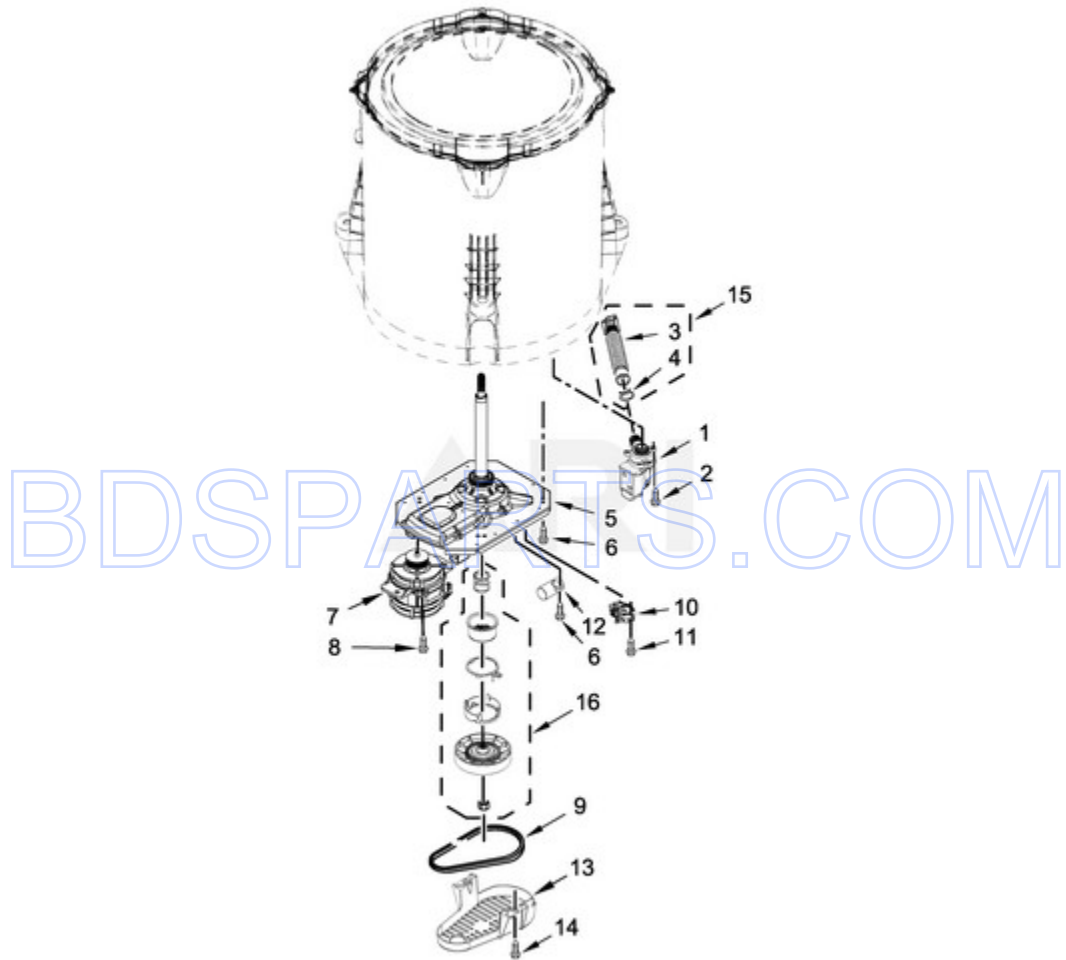

MVW18PRAWW0 - 04 - BASKET AND TUB PARTS

BASKET AND TUB PARTS

Ref #	Part #	Description	Qty	Context	Note	MSRP
6	21366	NUT, SPANNER				
2	3949550	WASHER				
1	W10003790	SCREW AND WASHER				
3	W10424292	CAP, AGITATOR				
4	W10424311	IMPELLER				
5	W10461196	RING, TUB				
7	W10389330	BASKET ASSEMBLY				
8	W10198148	BLOCK, BASKET DRIVE				
9	W10339098	SHIELD, SPLASH				
10	W10238320	TUB (INCLUDES TUB SEAL)				
11	W10424291	SEAL, TUB				
12	W10215093	FILTER, DRAIN PUMP				
13	8533928	SCREW (STAINLESS)				
		DAMPER ASSEMBLY, TUB SUSPENSION				
14	W10748950	(SET OF 4-INCLUDES SUSPENSION BALLS AND SUSPENSION BUSHINGS)				
15	W10583768	BALL, SUSPENSION (SET OF 4 - INCLUDES SUSPENSION BUSHINGS)				
16	W10256551	BUSHING - UPPER SUSPENSION (SET OF 4 - INCLUDES SUSPENSION BALLS)				
17	W10472988	HARNESS, LOWER (INCLUDES PRESSURE HOSE & CABLE TIE)				
18	W10531633	HOSE, PRESSURE SWITCH				
19	W10005430	CLAMP, CABLE				
20	8533943	SCREW				
21	W10429200	RETAINER, PUSH-IN				
22	W10424298	COLLAR, ALIGNMENT				
23	W10461124	RING, LABRYINTH (ITEM NOT INCLUDED WITH BASKET ASSEMBLY)				
24	W10424289	ADAPTER, BALANCE RING				
25	W10755559	RUBBER WASHER, IMPELLER				

MVW18PRAWW0 - 05 - GEARCASE, MOTOR AND PUMP PARTS

GEARCASE, MOTOR AND PUMP PARTS

Ref #	Part #	Description	Qty	Context	Note	MSRP
8	W10094780	SCREW				
14	357640	SCREW				
4	8317496	CLAMP, HOSE				
1	W10276397	PUMP ASSEMBLY, DRAIN				
2	W10004910	SCREW				
3	W10763078	HOSE, INNER DRAIN ASSEMBLY				
5	W10521293	ASSEMBLY, GEARCASE				
6	W10249633	SCREW				
7	W10490819	MOTOR, DRIVE				
9	W10006384	BELT, DRIVE				
10	W10389471	ACTUATOR, SHIFT				
11	9741052	SCREW				
12	W10625046	CAPACITOR, MOTOR RUN				
13	W10427633	SHIELD, PULLEY COVER				
15	W10444123	HOSE, INNER DRAIN ASSEMBLY COMPLETE				
16	W10721967	SPLUTCH KIT (60HZ)				