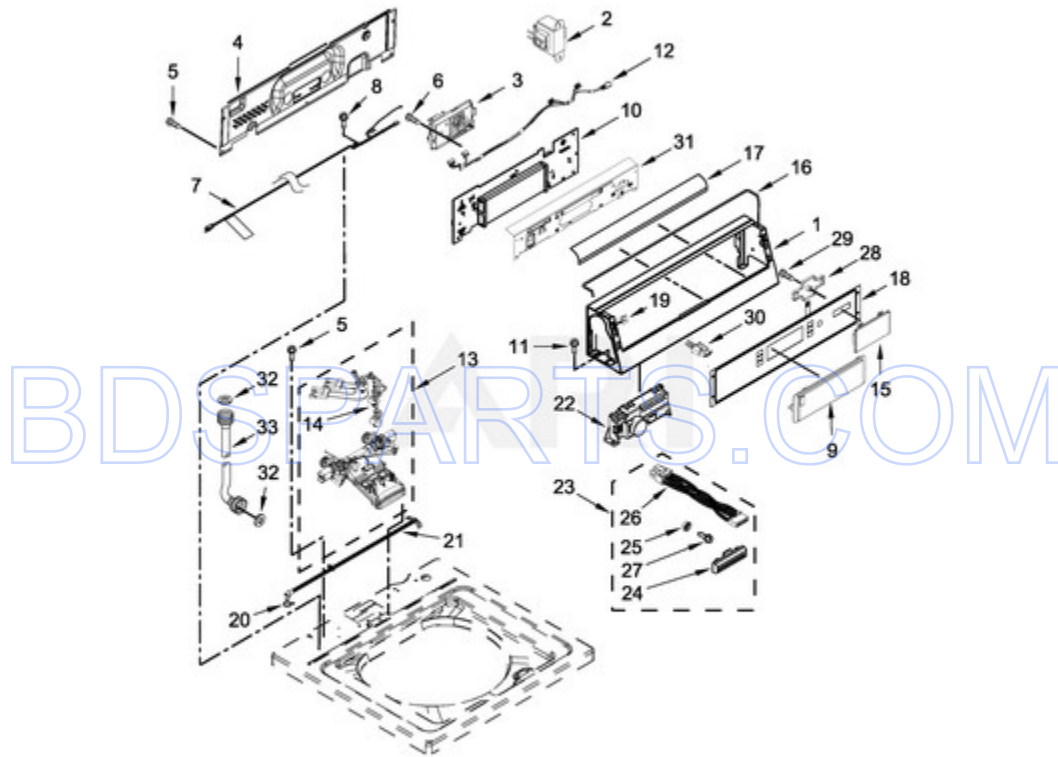

MVW18PRAWW0 - 03 - CONTROLS AND WATER INLET PARTS

CONTROLS AND WATER INLET PARTS

Ref #	Part #	Description	Qty	Context	Note	MSRP
25	W10139046	NUT				
30	W10133282	JUMPER, SWITCH SERVICE/VAULT				
16	8318396	SEAL, FOAM				
29	3400618	SCREW				
9	W10267645	COVER, DISPLAY				
6	90767	SCREW				
8	3400076	SCREW				
11	3390631	SCREW				
32	W10242307	WASHER, INLET HOSE				
2	W10131839	TRANSFORMER				
19	W10131123	NUT, "U"				
1	W10461095	CONSOLE				
26	W10133304	CARD READER, HARNESS				
17	W10133515	DEFLECTOR SWITCH ASSEMBLY				
15	W10137769	COVER, CARD READER				
28	W10137770	RETAINER, CARD READER COVER				
24	W10131115	BEZEL				
27	W10143462	SCREW				
23	W10135415	CARD READER, CONVERSION KIT				
33	W10458855	HOSE, WATER INLET (HOT)				
33A	W10458856	HOSE, WATER INLET (COLD)				
5	1157158	SCREW				
4	W10461159	PANEL, CONSOLE REAR COVER				
13	W10486031	INLET ASSEMBLY, WATER				
14	W10472990	HARNESS, VALVE				
20	W10348582	CLAMP, HOSE				
22	W10482833	MODULE, ELECTRONIC RELEASE				
21	W10461189	ASSEMBLY, HOSE				
7	W10472992	CORD, POWER				
12	W10480949	HARNESS, UPPER				
10	W10647074	USER INTERFACE				
18	W10461105	FASCIA				
31	W10461069	BACK BRACKET, CONTROL PANEL				
3	W10491728	CONTROL UNIT ASSEMBLY