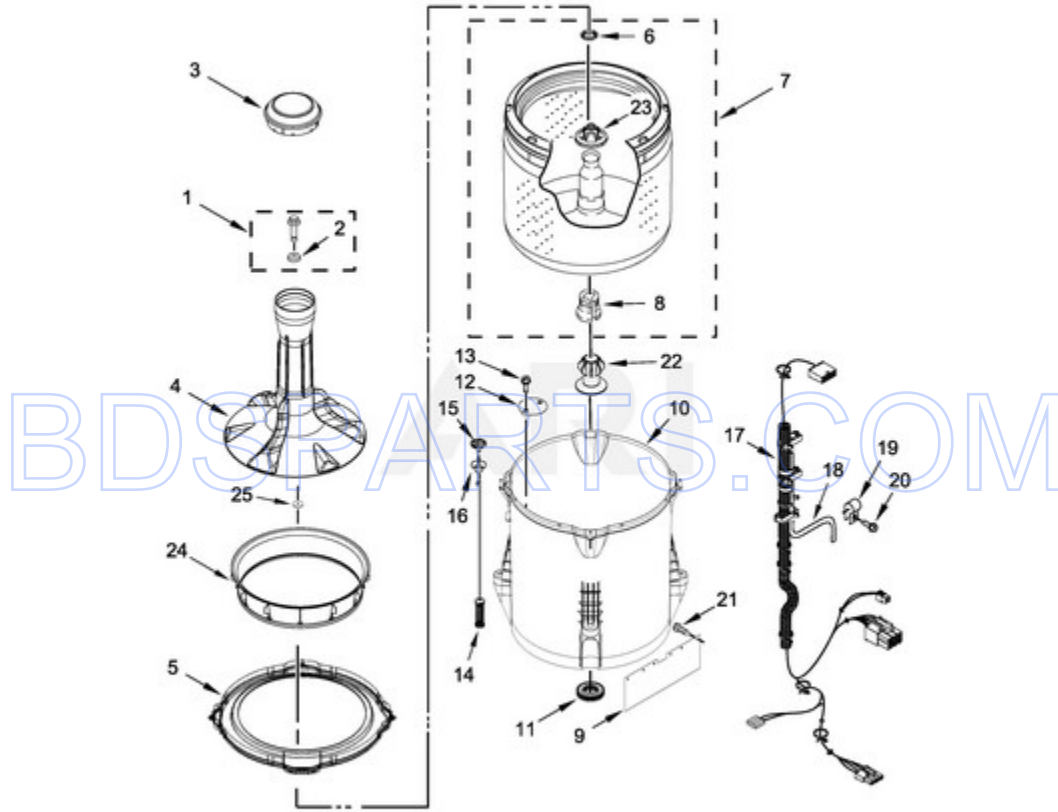

MVW18PRAWW0 - 04 - BASKET AND TUB PARTS

BASKET AND TUB PARTS

Ref #	Part #	Description	Qty	Context	Note	MSRP
6	21366	NUT, SPANNER				
2	3949550	WASHER				
1	W10003790	SCREW AND WASHER				
3	W10424292	CAP, AGITATOR				
4	W10424311	IMPELLER				
5	W10461196	RING, TUB				
7	W10389330	BASKET ASSEMBLY				
8	W10198148	BLOCK, BASKET DRIVE				
9	W10339098	SHIELD, SPLASH				
10	W10238320	TUB (INCLUDES TUB SEAL)				
11	W10424291	SEAL, TUB				
12	W10215093	FILTER, DRAIN PUMP				
13	8533928	SCREW (STAINLESS)				
		DAMPER ASSEMBLY, TUB SUSPENSION				
14	W10748950	(SET OF 4-INCLUDES SUSPENSION BALLS AND SUSPENSION BUSHINGS)				
15	W10583768	BALL, SUSPENSION (SET OF 4 - INCLUDES SUSPENSION BUSHINGS)				
16	W10256551	BUSHING - UPPER SUSPENSION (SET OF 4 - INCLUDES SUSPENSION BALLS)				
17	W10472988	HARNESS, LOWER (INCLUDES PRESSURE HOSE & CABLE TIE)				
18	W10531633	HOSE, PRESSURE SWITCH				
19	W10005430	CLAMP, CABLE				
20	8533943	SCREW				
21	W10429200	RETAINER, PUSH-IN				
22	W10424298	COLLAR, ALIGNMENT				
23	W10461124	RING, LABRYINTH (ITEM NOT INCLUDED WITH BASKET ASSEMBLY)				
24	W10424289	ADAPTER, BALANCE RING				
25	W10755559	RUBBER WASHER, IMPELLER				