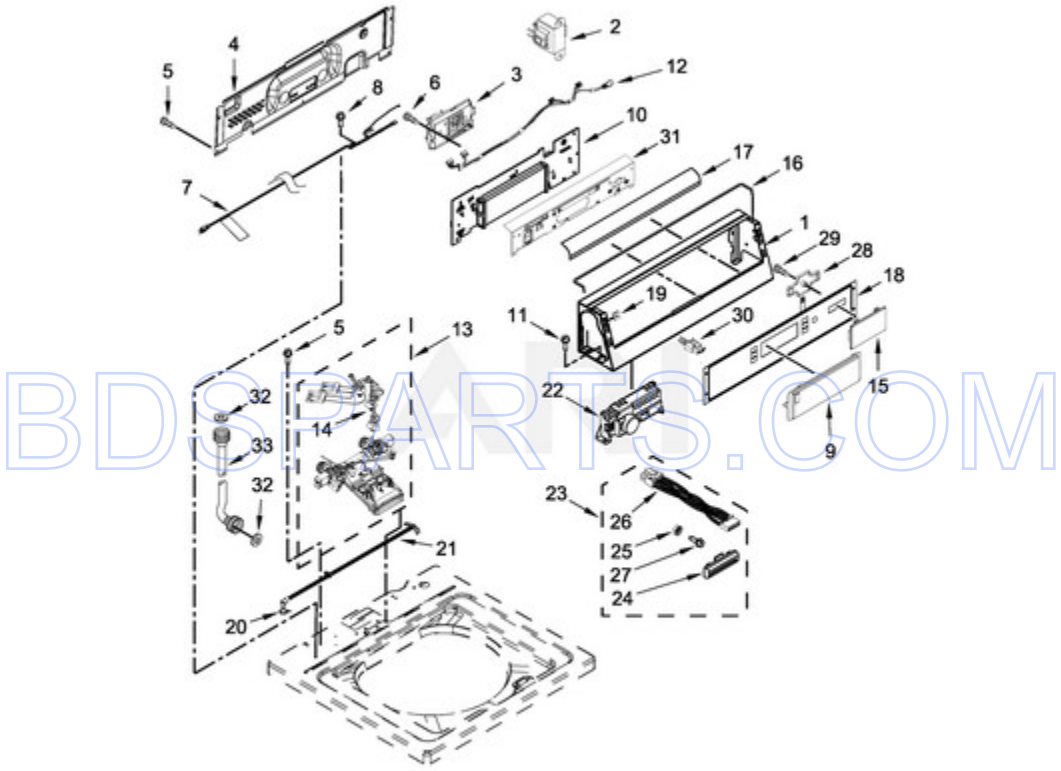

CONTROLS AND WATER INLET PARTS

Ref #	Part #	Description	Qty	Context	Note	MSRP
25	W10139046	NUT				
30	W10133282	JUMPER, SWITCH SERVICE/VAULT				
16	8318396	SEAL, FOAM				
29	3400618	SCREW				
9	W10267645	COVER, DISPLAY				
6	90767	SCREW				
8	3400076	SCREW				
11	3390631	SCREW				
32	W10242307	WASHER, INLET HOSE				
2	W10131839	TRANSFORMER				
19	W10131123	NUT, "U"				
1	W10461095	CONSOLE				
26	W10133304	CARD READER, HARNESS				
17	W10133515	DEFLECTOR SWITCH ASSEMBLY				
15	W10137769	COVER, CARD READER				
28	W10137770	RETAINER, CARD READER COVER				
24	W10131115	BEZEL				
27	W10143462	SCREW				
23	W10135415	CARD READER, CONVERSION KIT				
33	W10458855	HOSE, WATER INLET (HOT)				
33A	W10458856	HOSE, WATER INLET (COLD)				
5	1157158	SCREW				
4	W10461159	PANEL, CONSOLE REAR COVER				
13	W10486031	INLET ASSEMBLY, WATER				
14	W10472990	HARNESS, VALVE				
20	W10348582	CLAMP, HOSE				
22	W10482833	MODULE, ELECTRONIC RELEASE				
21	W10461189	ASSEMBLY, HOSE				
3	W10721254	CONTROL UNIT ASSEMBLY				
7	W10472992	CORD, POWER				
12	W10480949	HARNESS, UPPER				
10	W10647074	USER INTERFACE				
18	W10461105	FASCIA				
31	W10461069	BACK BRACKET, CONTROL PANEL