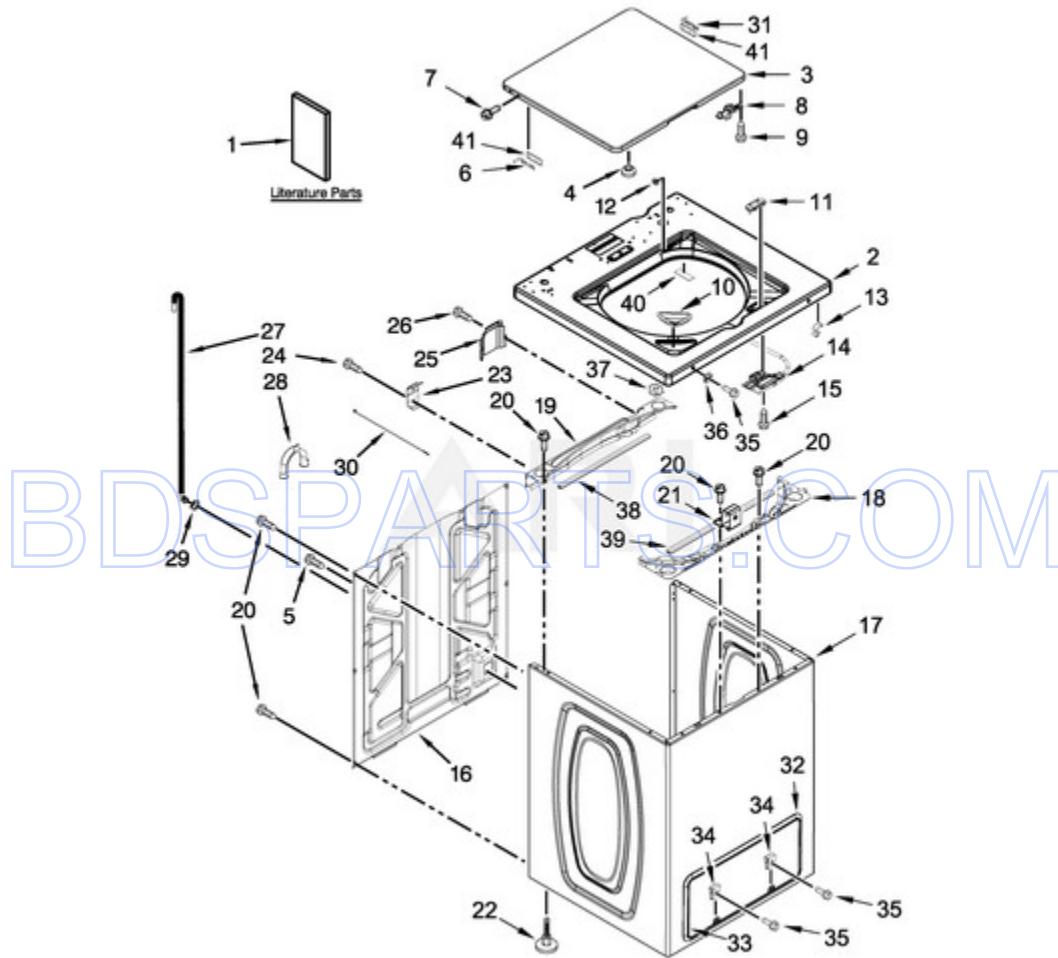

MVW18PRBWW0 - 02 - TOP AND CABINET PARTS

TOP AND CABINET PARTS

Ref #	Part #	Description	Qty	Context	Note	MSRP
29	356138	CLAMP, HOSE				
37	90406	NUT, CAGE				
41	21097	PAD, LID HINGE				
6	91770	HINGE, LID (LEFT)				
12	21258	BEARING, LID HINGE				
13	90016	CLIP, HARNESS				
31	54583	HINGE, LID (RIGHT)				
5	9740848	SCREW				
26	3400076	SCREW				
24	W10142728	SCREW				
1B	W10135291	INSTRUCTIONS, INSTALLATION (CARD READER)				
1	W10474266	INSTALLATION INSTRUCTIONS				
3	W10461179	ASSEMBLY, LID AND BUMPER (WHITE)				
4	W10525268	BUMPER, LID				
7	W10119872	SCREW				
8	W10240513	STRIKE, LID LOCK (WHITE)				
9	W10273971	SCREW				
10	W10515627	DISPENSER, BLEACH				
11	W10392041	BEZEL, LID LOCK (WHITE)				
14	W10482836	LATCH, LID LOCK ASSEMBLY				
15	W10588613	SCREW				
16	W10250884	PANEL, REAR				
17	W10464748	CABINET (WHITE)				
18	W10215098	BRACE, CABINET TOP - FRONT				
19	W10512626	BRACE, CABINET TOP - REAR				
20	1157158	SCREW				
21	W10461182	LOCK, TOP				
22	W10397767	FOOT ASSEMBLY, LEVELING				
23	W10461176	HINGE, TOP				
25	W10461180	COVER, HARNESS				
27	W10221546	HOSE, OUTER DRAIN ASSEMBLY				
28	W10280024	U-BEND, DRAIN HOSE				
30	W10339879	TIE, CABLE				
32	W10464746	FRAME, FRONT ACCESS				
33	W10464747	DOOR, FRONT ACCESS				
34	3400915	NUT, "U"				
35	W10486616	SCREW				
36	W10461181	BUSHING-TOP, SCREW				