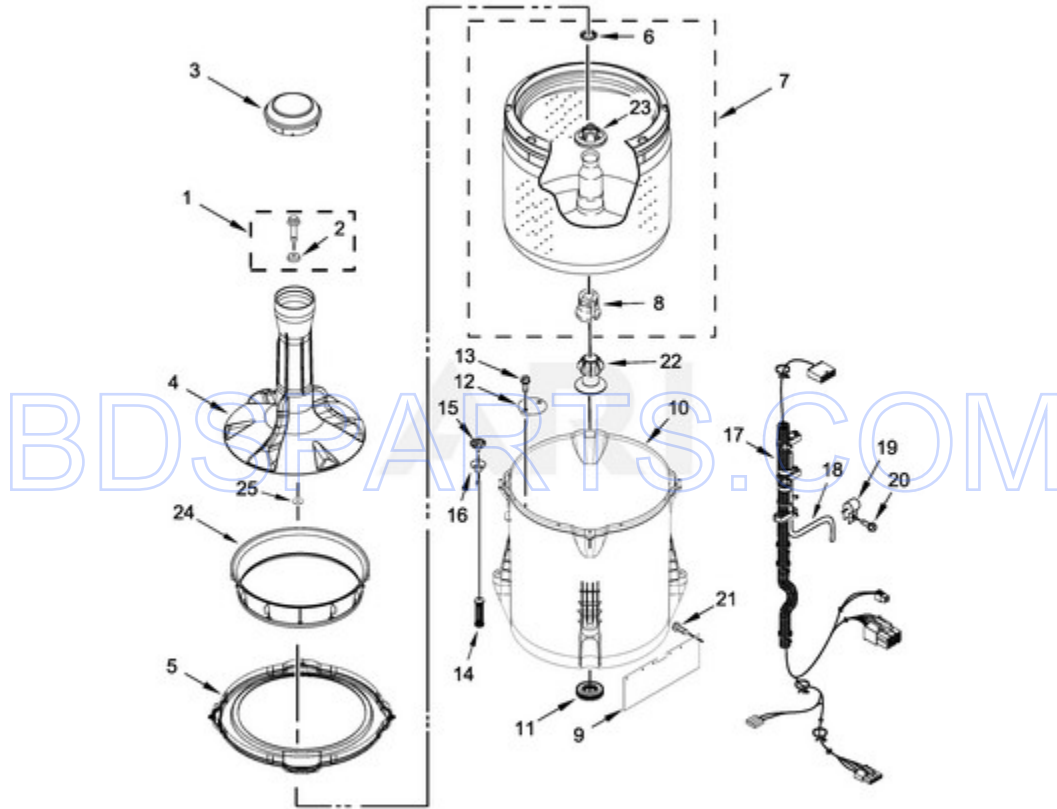

MVW18PRBWW0 - 04 - BASKET AND TUB PARTS

BASKET AND TUB PARTS

Ref #	Part #	Description	Qty	Context	Note	MSRP
6	21366	NUT, SPANNER				
2	3949550	WASHER				
1	W10003790	SCREW AND WASHER				
3	W10424292	CAP, AGITATOR				
4	W10424311	IMPELLER				
5	W10461196	RING, TUB				
7	W10389330	BASKET ASSEMBLY				
8	W10198148	BLOCK, BASKET DRIVE				
9	W10339098	SHIELD, SPLASH				
10	W10238320	TUB (INCLUDES TUB SEAL)				
11	W10424291	SEAL, TUB				
12	W10215093	FILTER, DRAIN PUMP				
13	8533928	SCREW (STAINLESS)				
		DAMPER ASSEMBLY, TUB SUSPENSION				
14	W10748950	(SET OF 4-INCLUDES SUSPENSION BALLS AND SUSPENSION BUSHINGS)				
15	W10583768	BALL, SUSPENSION (SET OF 4 - INCLUDES SUSPENSION BUSHINGS)				
16	W10256551	BUSHING - UPPER SUSPENSION (SET OF 4 - INCLUDES SUSPENSION BALLS)				
17	W10472988	HARNES, LOWER (INCLUDES PRESSURE HOSE & CABLE TIE)				
18	W10531633	HOSE, PRESSURE SWITCH				
19	W10005430	CLAMP, CABLE				
20	8533943	SCREW				
21	W10429200	RETAINER, PUSH-IN				
22	W10424298	COLLAR, ALIGNMENT				
23	W10461124	RING, LABRYINTH (ITEM NOT INCLUDED WITH BASKET ASSEMBLY)				
24	W10424289	ADAPTER, BALANCE RING				
25	W10755559	RUBBER WASHER, IMPELLER				