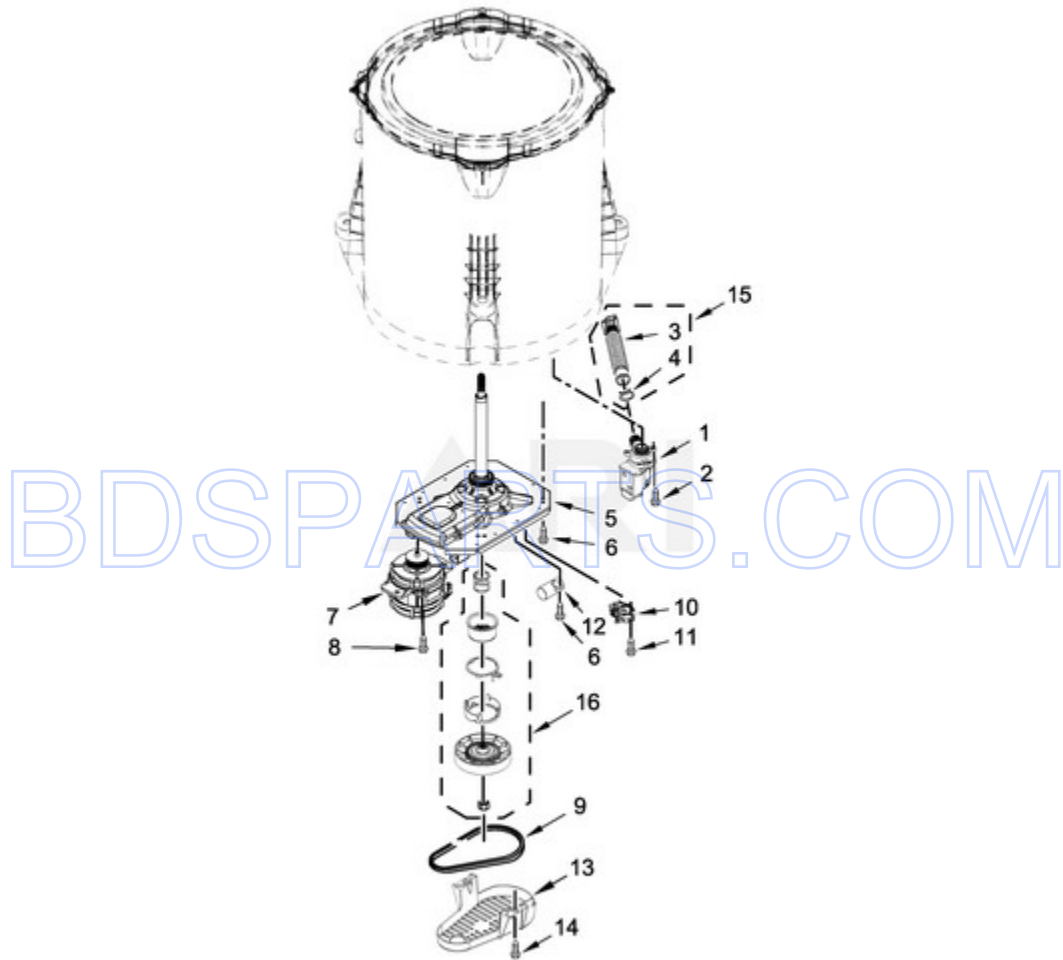

MVW18PRBWW0 - 04 - BASKET AND TUB PARTS

BASKET AND TUB PARTS

Ref #	Part #	Description	Qty	Context	Note	MSRP
6	21366	NUT, SPANNER				
2	3949550	WASHER				
1	W10003790	SCREW AND WASHER				
3	W10424292	CAP, AGITATOR				
4	W10424311	IMPELLER				
5	W10461196	RING, TUB				
7	W10389330	BASKET ASSEMBLY				
8	W10198148	BLOCK, BASKET DRIVE				
9	W10339098	SHIELD, SPLASH				
10	W10238320	TUB (INCLUDES TUB SEAL)				
11	W10424291	SEAL, TUB				
12	W10215093	FILTER, DRAIN PUMP				
13	8533928	SCREW (STAINLESS)				
		DAMPER ASSEMBLY, TUB SUSPENSION				
14	W10748950	(SET OF 4-INCLUDES SUSPENSION BALLS AND SUSPENSION BUSHINGS)				
15	W10583768	BALL, SUSPENSION (SET OF 4 - INCLUDES SUSPENSION BUSHINGS)				
16	W10256551	BUSHING - UPPER SUSPENSION (SET OF 4 - INCLUDES SUSPENSION BALLS)				
17	W10472988	HARNES, LOWER (INCLUDES PRESSURE HOSE & CABLE TIE)				
18	W10531633	HOSE, PRESSURE SWITCH				
19	W10005430	CLAMP, CABLE				
20	8533943	SCREW				
21	W10429200	RETAINER, PUSH-IN				
22	W10424298	COLLAR, ALIGNMENT				
23	W10461124	RING, LABRYINTH (ITEM NOT INCLUDED WITH BASKET ASSEMBLY)				
24	W10424289	ADAPTER, BALANCE RING				
25	W10755559	RUBBER WASHER, IMPELLER				

MVW18PRBWW0 - 05 - GEARCASE, MOTOR AND PUMP PARTS

**GEARCASE, MOTOR AND PUMP PARTS**

07/27/2015

8

Part No. W10722890 Rev. C

Page design © 2004-2017 by ARI Network Services, Inc.

Ref #	Part #	Description	Qty	Context	Note	MSRP
8	W10094780	SCREW				
14	357640	SCREW				
4	8317496	CLAMP, HOSE				
1	W10276397	PUMP ASSEMBLY, DRAIN				
2	W10004910	SCREW				
3	W10763078	HOSE, INNER DRAIN ASSEMBLY				
5	W10521293	ASSEMBLY, GEARCASE				
6	W10249633	SCREW				
7	W10490819	MOTOR, DRIVE				
9	W10006384	BELT, DRIVE				
10	W10389471	ACTUATOR, SHIFT				
11	9741052	SCREW				
12	W10625046	CAPACITOR, MOTOR RUN				
13	W10427633	SHIELD, PULLEY COVER				
15	W10444123	HOSE, INNER DRAIN ASSEMBLY COMPLETE				
16	W10721967	SPLUTCH KIT (60HZ)				