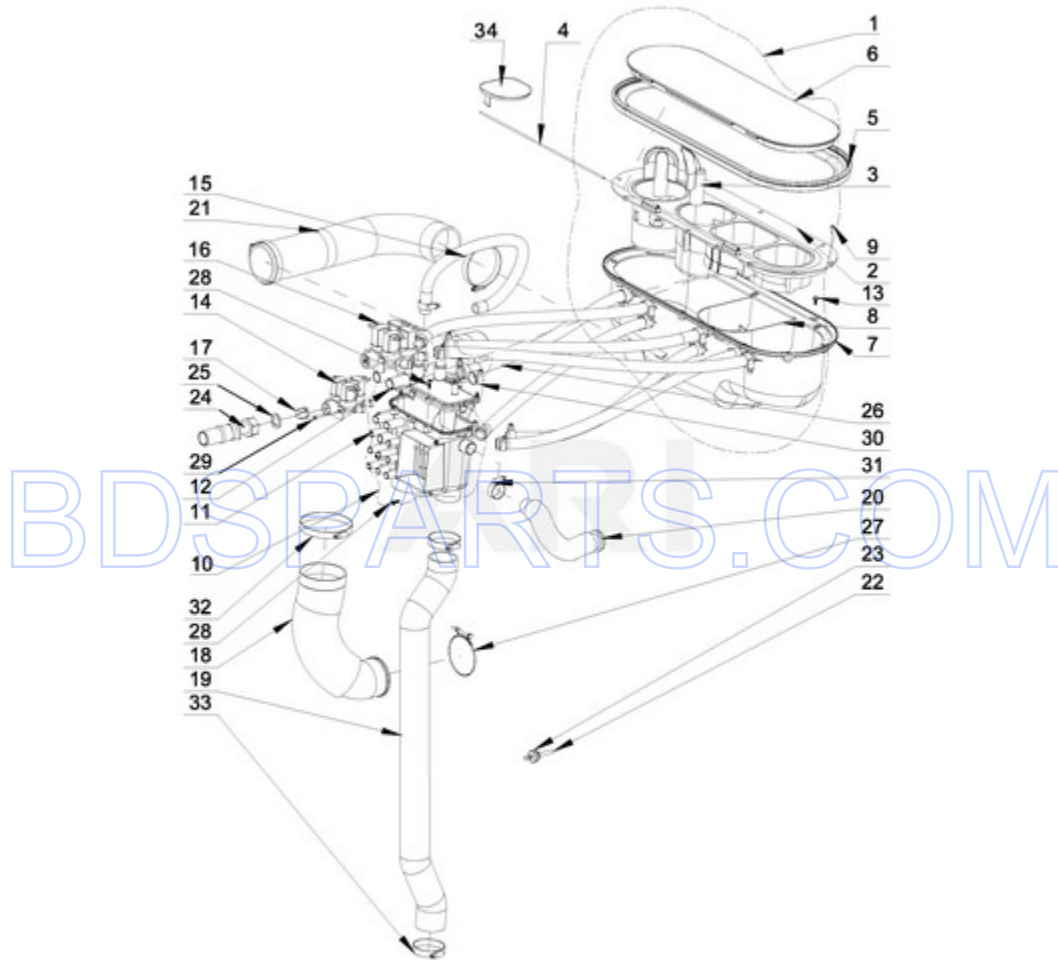

MXR20PDAAS - 07 - WATER INLET PARTS

WATER INLET PARTS

06/28/2017

12

Part No. W10831124 Rev. A

Page design © 2004-2017 by ARI Network Services, Inc.

BDSPARTS.COM

Ref #	Part #	Description	Qty	Context Note	MSRP
30	23001506	HOSE CLAMP (12-22)			4.33
26	23001507	HOSE, INLET			35.50
24	23001523	HOSE, CONNECTION			234.95
15	23001256	HOSE CLAMP (60-80)			
32	23001258	HOSE CLAMP (70-90)			4.11
31	23001262	HOSE CLAMP (20-32)			3.97
29	23002398	BOLT M4X16			6.17
25	23002921	WASHER, FILL HOSE			4.28
17	23002922	FILTER SCREEN			18.31
9	23003782	SCREW			6.28
1	23001750	HOSE CLAMP (40-60)			10.23
22	23003964	TEMPERATURE SENSOR			
13	W10711800	SCREW M4X11			
2	W10712626	CHEMICAL DISPENSER INSERT			
3	W10712627	SIPHON			
4	W10712628	PIN, HINGE			
5	W10712629	DISPENSER SEAL			
6	W10712630	DISPENSER LID			
7	W10712635	CHEMICAL DISPENSER BASE			
8	W10712637	INSERT, CHEMICAL DISPENSER BASE			46.48
10	W10712640	MIXER - COMPLETE			70.96
11	W10712642	MIXER BODY			37.14
12	W10712644	MIXER LID			30.31
14	W10712646	THREE-WAY VALVE - COMPLETE (3/4")			
16	W10712721	FOUR-WAY VALVE - COMPLETE (3/4")			
18	W10712647	FILLING HOSE			
19	W10725474	OVERFLOW TUBE			50.06
20	W10726649	HOSE, VENT			
21	W10725478	DISPENSER ELBOW - PIPE			54.60
23	W10712713	SEAL RING, TEMPERATURE SENSOR			11.65
27	W10712716	HOSE CLAMP (62-70)			13.62
28	W10712718	BOLT M4X12			
33	W10734787	BLOCK-OFF, DISPENSER CAVITY			44.82