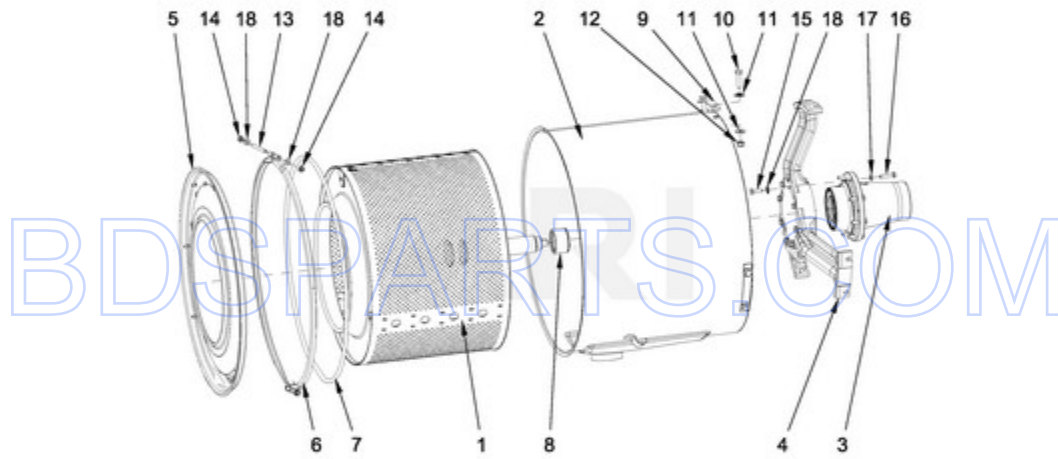

MXR20PDAAS - 10 - DRUM AND TUB PARTS

DRUM AND TUB PARTS

Ref #	Part #	Description	Qty	Context	Note	MSRP
NI	N/P	FOLLOWING PARTS NOT ILLUSTRATED				
16	23003765	BOLT M8X35				
17	23003769	WASHER M8				
12	23001241	NUT M10				
14	23002487	NUT M8				
18	23001608	WASHER M8.4				
13	23002486	BOLT M8				
15	23003419	SCREW M8X24				
11	23002988	WASHER M10				
10	W10304863	BOLT M10X40				
1	W10725703	DRUM, WASHER - COMPLETE				
2	W10713386	OUTER TUB - COMPLETE				
3	W10725710	TRUNNION - COMPLETE				
4	W10713399	SUPPORT, TUB				
5	W10713405	PANEL, TUB FRONT				
6	W10713410	CLAMP - COMPLETE				
7	W10713413	SEAL D10-1800MM				
8	W10713945	SEAL SLEEVE				
9	W10713947	BRACKET, CURVED				
NI	W10713950	THREAD LOCK