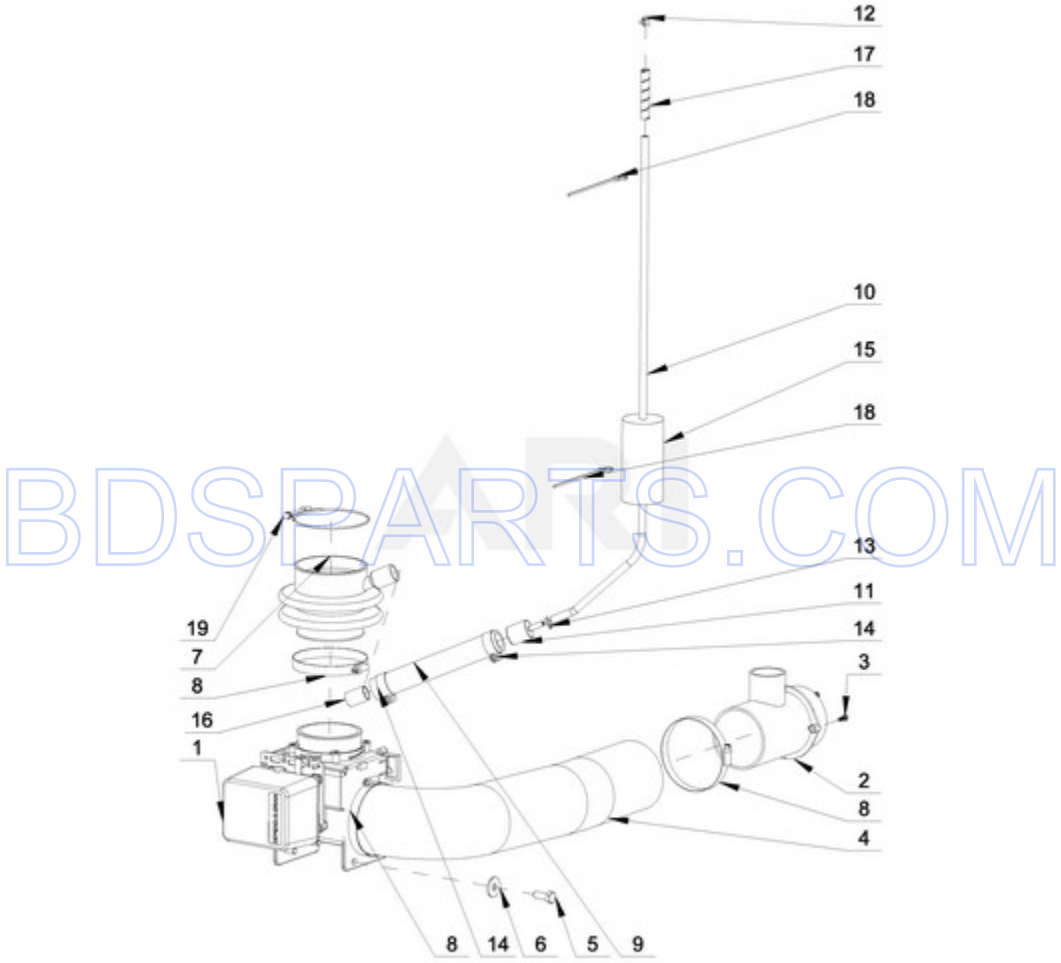

MXR20PDAAS - 08 - DRAIN SYSTEM PARTS

DRAIN SYSTEM PARTS

06/28/2017

14

Part No. W10831124 Rev. A

Page design © 2004-2017 by ARI Network Services, Inc.

BDSPARTS.COM

Ref #	Part #	Description	Qty	Context Note	MSRP
10	23001252	UPPER HOSE, PRESSURE SWITCH			77.31
13	23001257	CLAMP, CORBIN (A5.5)			4.33
8	23001258	HOSE CLAMP (70-90)			4.11
11	23001260	PRESSURE SWITCH HOSE FITTING			
14	23001262	HOSE CLAMP (20-32)			3.97
6	23002437	WASHER M8			
5	23002475	BOLT M8X20			7.07
20	23002015	DRAIN ELBOW			
9	23001246	LOWER HOSE, PRESSURE SWITCH			
1B	W10357127	DRAIN VALVE (MOTOR ONLY)			214.50
15	23004491	LARGER BUMPER			
3	W10712718	BOLT M4X12			
1	W10712775	DRAIN VALVE - COMPLETE			478.50
1A	W10712776	DRAIN VALVE (CHAMBER)			378.98
2	W10712777	T-CONNECTOR			31.07
4	W10712787	DRAIN ELBOW			525.38
7	W10712797	HOSE			
12	W10712806	SPRING CLAMP			7.04
16	W10712804	HOSE INSERT			12.08
17	W10712803	HOSE PROTECTOR			84.56
18	W10657139	WIRE TIE (130 X 2.6MM)			
19	W10712805	HOSE CLAMP (82-90)			4.11