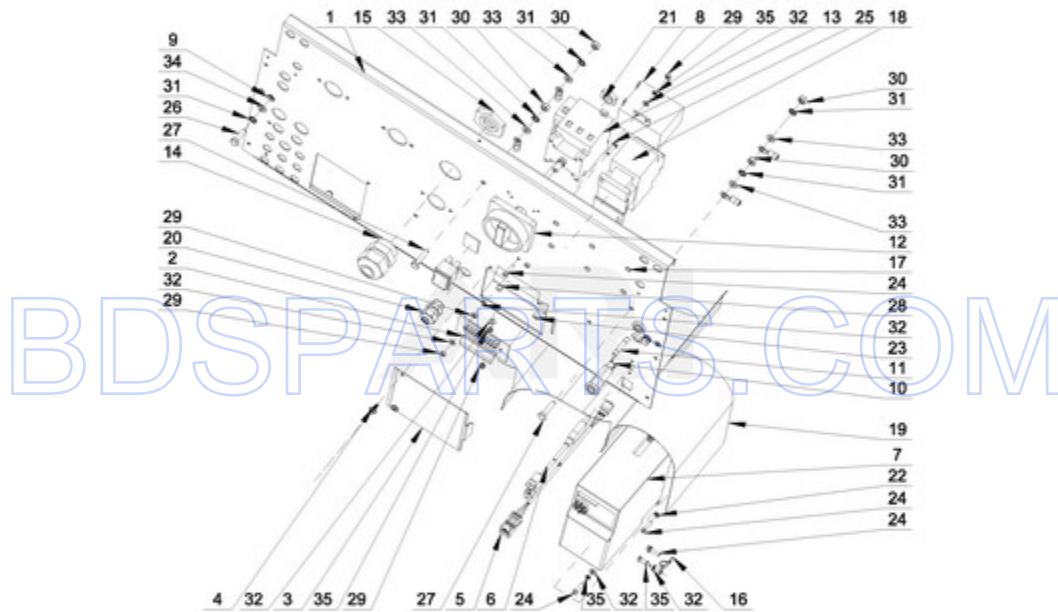

MXR20PDAAS - 09 - REAR PANEL PARTS

REAR PANEL PARTS

Ref #	Part #	Description	Qty	Context Note	MSRP
NI	N/P	FOLLOWING PARTS NOT ILLUSTRATED			
37	23001310	NUT M6			
18	23003750	CONTACTOR LC1 D09M7			
24	23002398	BOLT M4X16			6.17
27	23002806	BOLT M6X25			17.05
10	23002210	FUSE HOLDER (6X32MM)			36.31
26	23002462	BOLT M6X20			
30	23002651	NUT M6			9.17
31	23002425	WASHER, LOCK M6			
33	23003767	WASHER M6.4			
34	23002424	WASHER M6.4			4.33
23	23002473	FOAM CONNECTOR GASKET			
29	23003666	NUT M4			4.55
38	23003012	WASHER M6			
32	23002438	WASHER M4.3			
22	23002950	WASHER, LOCK M4			
25	23004095	BOLT M4X16			
17	23002362	RIVET W/CRANK (4X7)			
35	23002400	WASHER M4			
11	23003385	FUSE 1A 6X32			17.59
28	23001682	BOLT M4X8			
12	23003497	MAIN SWITCH KNOB			
13	23003500	MAIN SWITCH 25A			
14	23004494	LARGE STRAIN RELIEF			9.49
15	23004495	LARGE STRAIN RELIEF NUT			7.82
9	23001575	NUT, INSERT M6			
20	23004396	SMALL STRAIN RELIEF M16			8.00
21	23004398	SMALL STRAIN RELIEF NUT M16			6.96
2	W10286355	LED BOARD MC5			
4	W10711800	SCREW M4X11			
1	W10725513	REAR PANEL - COMPLETE			100.86
2A	W10665043	CABLE, PUMP RELAY BOARD TO LED TERMINAL			
3	W10725522	REAR PANEL, LID			12.62
5	W10713154	CABLE CONNECTOR, RS485			40.13
6	W10713157	CABLE, USB - REAR PANEL CONNECTOR			98.99
7	W10725523	INVERTER, FREQUENCY			
7A	W10713110	CABLE, COMMUNICATION			