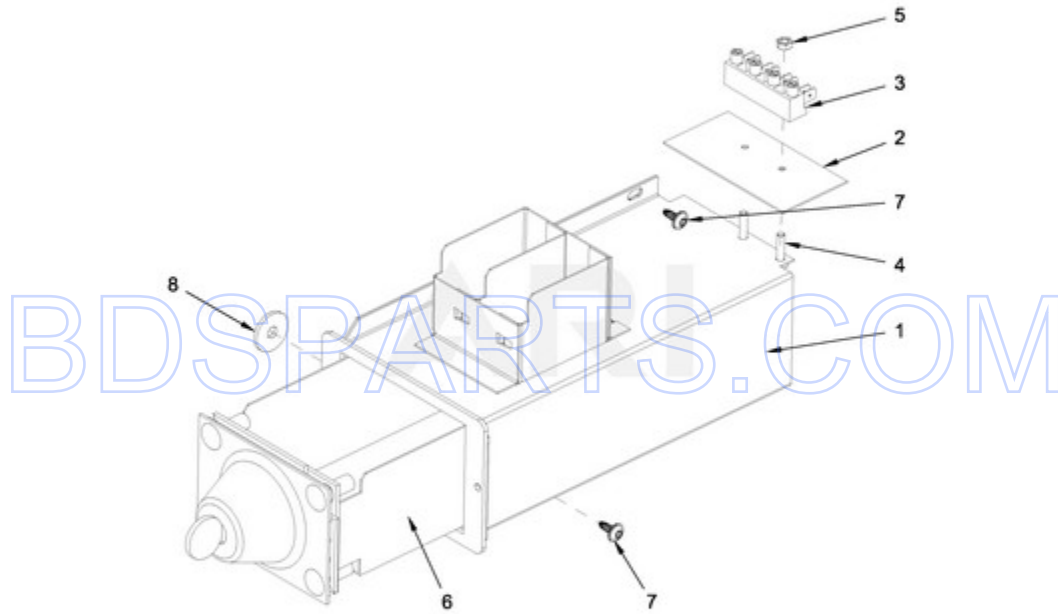

MXR20PDAAS - 02 - FRAME PARTS

FRAME PARTS

06/28/2017

2

Part No. W10831124 Rev. A

Page design © 2004-2017 by ARI Network Services, Inc.

BDSPARTS.COM

Ref #	Part #	Description	Qty	Context	Note	MSRP
5	23001265	WASHER M8				8.75
6	23001266	NUT M8				
11	23001607	NUT M8				
4	23003769	WASHER M8				
2	23004313	MOTOR STOP				38.63
3	23001305	BOLT M8X25				
1	W10725144	FRAME				
7	W10711787	INSERT, RIVET				
8	W10711789	RIVET W/CRANK (4X16)				
9	W10711702	COVER STRIP PIN				
10	23003064	BOLT M8X80				6.93
12	W10711718	SELF-ADHESIVE FOAM SEAL				11.31
13	W11159624	TRANSFORMER, STEP UP (120VAC-240VAC)				

BDSPARTS.COM

BDSPARTS.COM

MXR20PDAAS - 04 - CONTROL PANEL PARTS

CONTROL PANEL PARTS

Ref #	Part #	Description	Qty	Context Note	MSRP
NI	N/P	FOLLOWING PARTS NOT ILLUSTRATED			
13	23001545	WASHER M4			
11	23002869	BOLT M3X6			3.40
12	23003666	NUT M4			4.55
15	23002950	WASHER, LOCK M4			
14	23002865	WASHER, LOCK M4			
16	23004126	DOUBLE-SIDED TAPE			
17	23002877	SHIELD, RAIN			
7	W10711787	INSERT, RIVET			
8	W10711789	RIVET W/CRANK (4X16)			
10	W10712243	BOLT M4X12			
1	W10725448	CONTROL PANEL			222.64
2	W10725459	CONTROL BOARD BRACKET			65.79
3	W10712245	COIN DROP (.25 CENT)			
4	W10725464	KEYPAD MC7 AC (PD)			74.07
5	W10712233	DISPLAY BOARD - CPU			
6	W10712234	MAIN CONTROL BOARD MC7			
9	W10725468	LEADING PIN			8.79
NI	W10712236	WIRING HARNESS, MAIN CONTROL TO DISPLAY BOARD			41.24

MXR20PDAAS - 05 - COIN VAULT PARTS

COIN VAULT PARTS

06/28/2017

8

Part No. W10831124 Rev. A

Page design © 2004-2017 by ARI Network Services, Inc.

BDSPARTS.COM

Ref #	Part #	Description	Qty	Context Note	MSRP
3	23001113	TERMINAL BLOCK			
2	23001115	TERMINAL BLOCK INSULATION			
5	23003666	NUT M4			4.55
10	23003114	BOLT M4X8			
6	23003656	SWITCH, COIN BOX			51.20
4	23004095	BOLT M4X16			
7	W10711800	SCREW M4X11			
9	W10712166	VAULT BEZEL			
1	W10725469	COIN VAULT			120.85
8	W10431220	WASHER			6.68