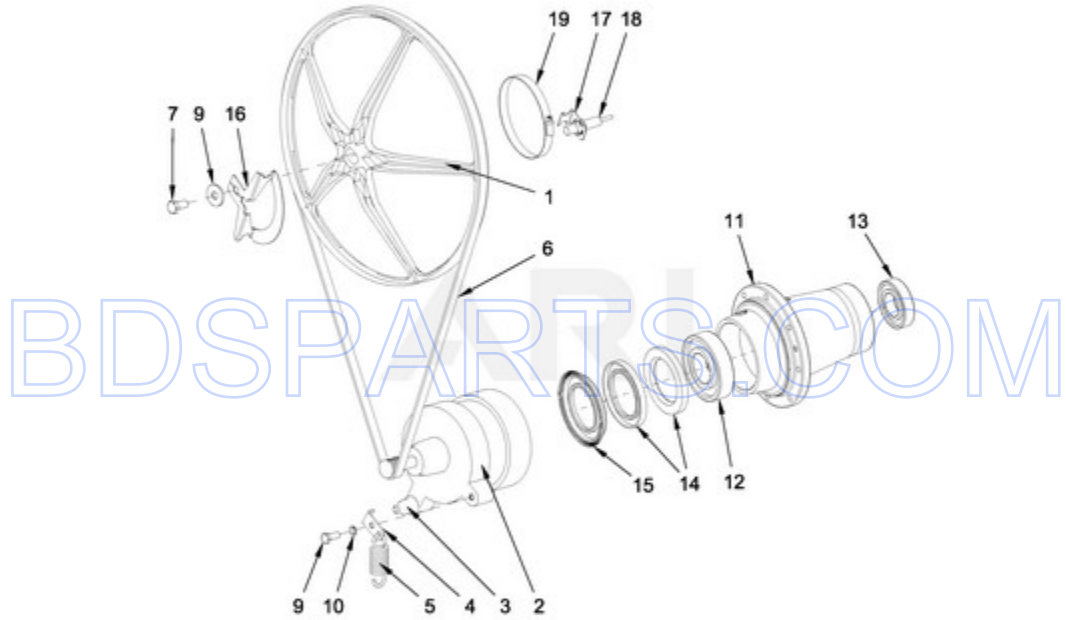

BDSPARTS.COM

BDSPARTS.COM

MXR20PDAAS - 10 - DRUM AND TUB PARTS

DRUM AND TUB PARTS

Ref #	Part #	Description	Qty	Context	Note	MSRP
NI	N/P	FOLLOWING PARTS NOT ILLUSTRATED				
16	23003765	BOLT M8X35				
17	23003769	WASHER M8				
12	23001241	NUT M10				
14	23002487	NUT M8				
18	23001608	WASHER M8.4				
13	23002486	BOLT M8				
15	23003419	SCREW M8X24				
11	23002988	WASHER M10				
10	W10304863	BOLT M10X40				
1	W10725703	DRUM, WASHER - COMPLETE				
2	W10713386	OUTER TUB - COMPLETE				
3	W10725710	TRUNNION - COMPLETE				
4	W10713399	SUPPORT, TUB				
5	W10713405	PANEL, TUB FRONT				
6	W10713410	CLAMP - COMPLETE				
7	W10713413	SEAL D10-1800MM				
8	W10713945	SEAL SLEEVE				
9	W10713947	BRACKET, CURVED				
NI	W10713950	THREAD LOCK				

MXR20PDAAS - 11 - DRIVE PARTS

DRIVE PARTS

Ref #	Part #	Description	Qty	Context	Note	MSRP
NI	N/P	FOLLOWING PARTS NOT ILLUSTRATED				
19	23001025	HOSE CLAMP (90-110)				
10	23001265	WASHER M8				
13	23001232	BEARING (6207)				
3	23004307	BUSHING RUBBER, MOTOR				
8	23004310	BOLT 5/16 X 1 1/4				
12	23001231	BEARING (6209 2RS C3)				
5	23004156	SPRING, TENSION				
7	23002648	BOLT M10X20				
9	23004023	WASHER M10				
1	W10713992	PULLEY, DRUM				
2	W10725724	MOTOR				
4	W10725727	SPRING HOLDER				
6	W10713980	BELT				
11	W10725784	BEARING HOUSING				
14	W10714022	RING SEAL 65X100X10				
15	W10714025	RING SEAL 65X100/114X9/12				
16	W10747775	PLATE, SPEED SENSOR				
17	W10747779	BRACKET, SPEED SENSOR				
18	W10747780	SPEED SENSOR				
NI	W10725729	MOTOR WIRING				