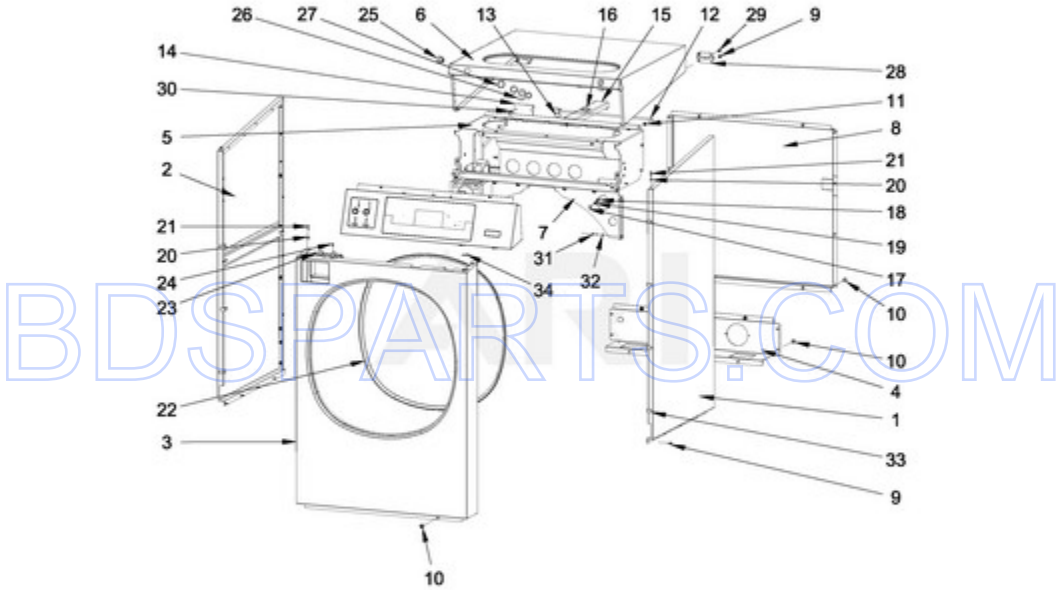

MXR20PDAAS - 03 - CABINET PARTS

CABINET PARTS

Ref #	Part #	Description	Qty	Context Note	MSRP
NI	N/P	FOLLOWING PARTS NOT ILLUSTRATED			
27	23001007	WASHER			7.57
26	23001009	HOOK, LOCK			12.79
30	23001099	PC BOARD SOCKET			7.50
17	23002461	BOLT M6X16			11.45
31	23002398	BOLT M4X16			6.17
19	23002440	WASHER M6			6.16
18	23003774	WASHER M6 X 4			4.55
NI	23003666	PARTS FOR MAYTAG CONNECT 360, NUT M4			4.55
24	23003114	BOLT M4X8			
28	23004103	HINGE			
32	23002950	WASHER, LOCK M4			
13	23002454	SELF STICKING CABLE CLIP			6.94
10	W10286289	BOLT M6X10			7.72
11	23002167	GROMMET, RUBBER			
20	W10711787	INSERT, RIVET			
21	W10711789	RIVET W/CRANK (4X16)			
33	W10711718	SELF-ADHESIVE FOAM SEAL			11.31
1	W10725158	SIDE PANEL - RIGHT (PAINTED)			
1A	W10725160	SIDE PANEL - RIGHT (STAINLESS)			286.20
2	W10725197	SIDE PANEL - LEFT (PAINTED)			
2A	W10725201	SIDE PANEL - LEFT (STAINLESS)			286.20
3	W10725226	FRONT PANEL - COMPLETE COIN METER (STAINLESS)			300.29
4	W10725234	REAR COVER - LOWER, COMPLETE			
5	W10725238	PANEL HOLDER COMPLETE			178.00
6	W10725253	TOP COVER - COMPLETE (PD)			474.31
7	W10725420	CABINET REINFORCEMENT COMPLETE			74.04
8	W10725423	REAR COVER			
9	W10711800	SCREW M4X11			
12	W10725428	UPPER LID PROP			10.70
14	W10712170	AUTO-UNLOCK MODULE			425.25
15	W10725429	TOP COVER REINFORCEMENT			31.06
16	W10712181	VELCRO FASTENER			11.47
22	W10725437	EDGE PROTECTION			57.47
23	W10712166	VAULT BEZEL			
25	W10712231	LOCK			39.25