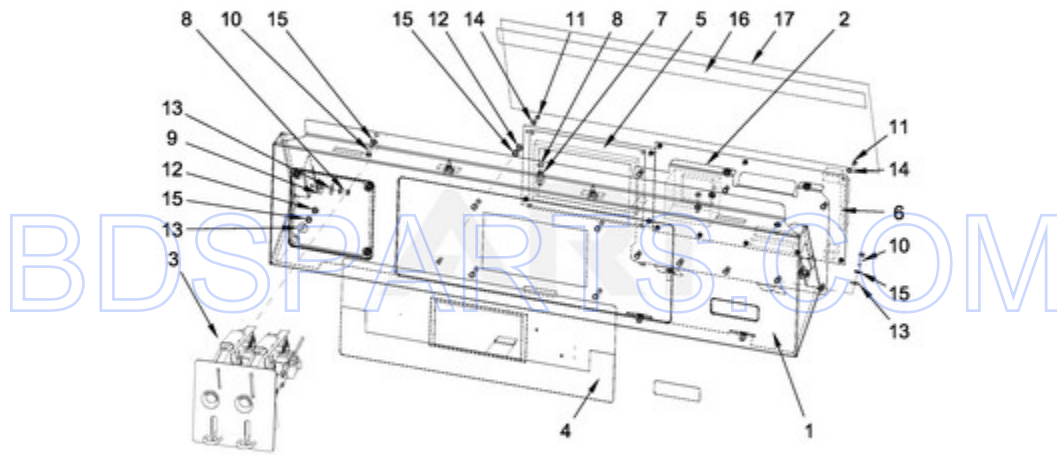

MXR20PDAAS - 04 - CONTROL PANEL PARTS

CONTROL PANEL PARTS

Ref #	Part #	Description	Qty	Context Note	MSRP
NI	N/P	FOLLOWING PARTS NOT ILLUSTRATED			
13	23001545	WASHER M4			
11	23002869	BOLT M3X6			3.40
12	23003666	NUT M4			4.55
15	23002950	WASHER, LOCK M4			
14	23002865	WASHER, LOCK M4			
16	23004126	DOUBLE-SIDED TAPE			
17	23002877	SHIELD, RAIN			
7	W10711787	INSERT, RIVET			
8	W10711789	RIVET W/CRANK (4X16)			
10	W10712243	BOLT M4X12			
1	W10725448	CONTROL PANEL			222.64
2	W10725459	CONTROL BOARD BRACKET			65.79
3	W10712245	COIN DROP (.25 CENT)			
4	W10725464	KEYPAD MC7 AC (PD)			74.07
5	W10712233	DISPLAY BOARD - CPU			
6	W10712234	MAIN CONTROL BOARD MC7			
9	W10725468	LEADING PIN			8.79
NI	W10712236	WIRING HARNESS, MAIN CONTROL TO DISPLAY BOARD			41.24