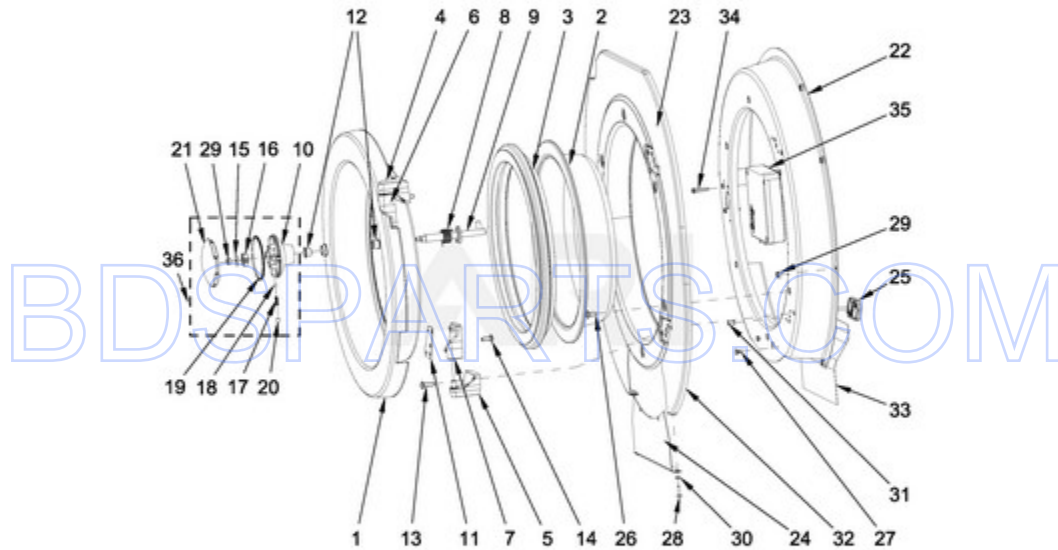

MXR20PDAAS - 06 - DOOR PARTS

DOOR PARTS

06/28/2017

10

Part No. W10831124 Rev. A

Page design © 2004-2017 by ARI Network Services, Inc.

BDSPARTS.COM

Ref #	Part #	Description	Qty	Context Note	MSRP
NI	N/P	FOLLOWING PARTS NOT ILLUSTRATED			
29	23001310	NUT M6			
28	23002398	BOLT M4X16			6.17
15	23003012	WASHER M6			
32	23004093	RIVET BLIND NUT M4			
30	23002438	WASHER M4.3			
33	23002877	SHIELD, RAIN			
31	W10711789	RIVET W/CRANK (4X16)			
1	W10714950	DOOR FRAME			194.70
2	W10712299	DOOR GLASS			200.51
3	W10712303	DOOR SEAL			
4	W10712306	UPPER HINGE - FIXED			
5	W10712307	LOWER HINGE - FIXED			
6	W10712308	UPPER HINGE			43.88
7	W10712309	LOWER HINGE			
8	W10712314	TORSION SPRING, HANDLE			
9	W10712315	LOCK SHAFT, HANDLE			
10	W10712316	INNER, HANDLE			
11	W10712317	WASHER, HINGE			15.93
12	W10712318	CASING, LOCK SHAFT			
13	W10712319	BOLT M6X25			
14	W10712320	BOLT M6X16			
16	W10712323	LOCATING SEGMENT, HANDLE			13.16
17	W10712328	COMPRESSION SPRING, HANDLE			
18	W10712344	HANDLE BALL			9.73
19	W10712345	DISTINGUISHING RING (BLUE)			11.69
20	W10712347	BOLT M6X6			5.95
21	W10712351	COVER, HANDLE			
22	W10712356	DOOR SUPPORT FRONT PLATE			212.16
23	W10712359	FRONT PANEL			275.23
24	W10712362	HEATING ELEMENT COVER PLATE			37.30
25	W10712366	HINGE SUPPORT			33.23
26	W10712367	BOLT M6X14			
27	W10712368	PLASTIC PLUG			6.34
34	W10712370	BOLT M5X25			
35	W10712373	DOOR LOCK			
36	W10712375	HANDLE COMPLETE			
NI	W10712376	WIRING HARNESS, DOOR LOCK