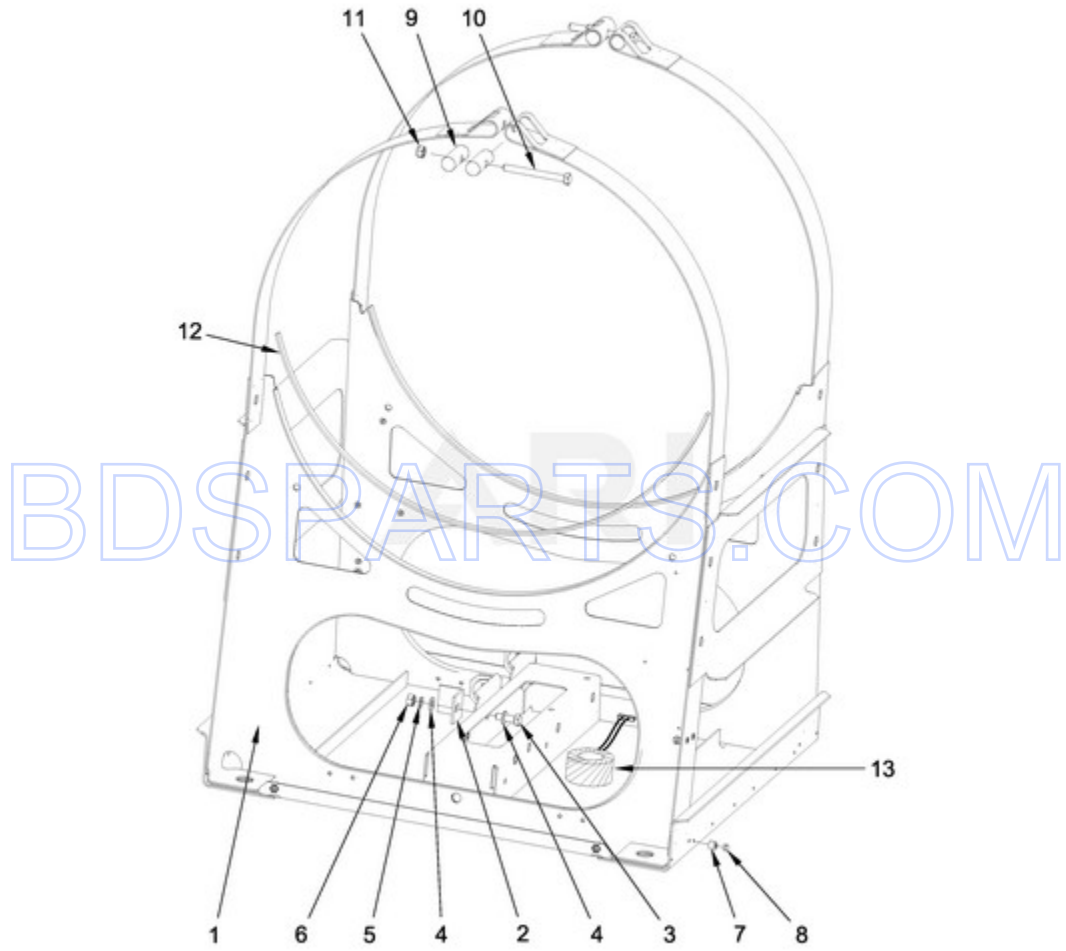

MXR20PDAAS - 02 - FRAME PARTS

FRAME PARTS

06/28/2017

2

Part No. W10831124 Rev. A

Page design © 2004-2017 by ARI Network Services, Inc.

BDSPARTS.COM

Ref #	Part #	Description	Qty	Context	Note	MSRP
5	23001265	WASHER M8				8.75
6	23001266	NUT M8				
11	23001607	NUT M8				
4	23003769	WASHER M8				
2	23004313	MOTOR STOP				38.63
3	23001305	BOLT M8X25				
1	W10725144	FRAME				
7	W10711787	INSERT, RIVET				
8	W10711789	RIVET W/CRANK (4X16)				
9	W10711702	COVER STRIP PIN				
10	23003064	BOLT M8X80				6.93
12	W10711718	SELF-ADHESIVE FOAM SEAL				11.31
13	W11159624	TRANSFORMER, STEP UP (120VAC-240VAC)				