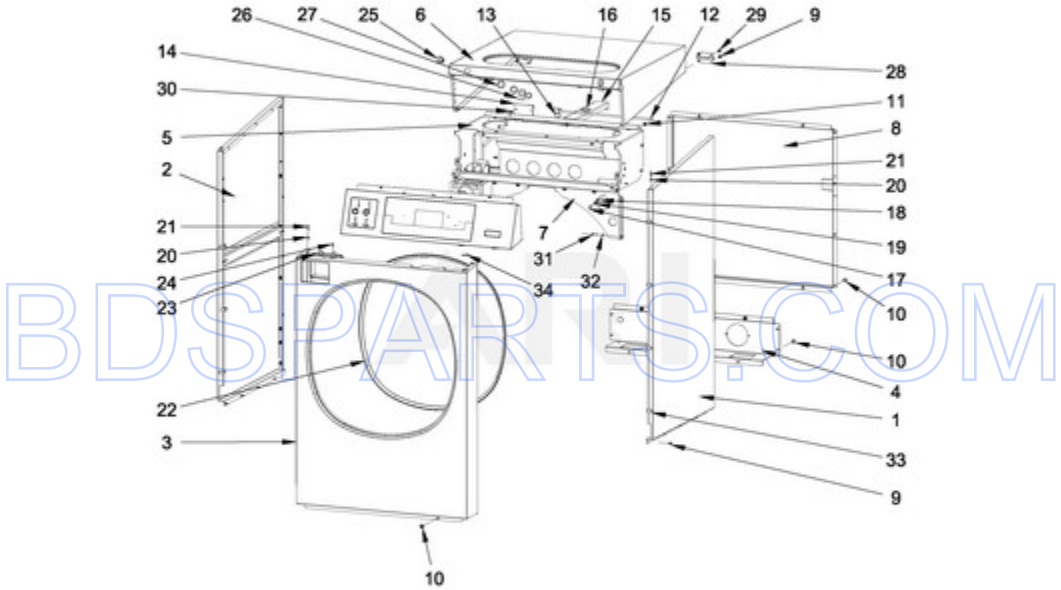

BDSPARTS.COM

Ref #	Part #	Description	Qty	Context Note	MSRP
5	23001265	WASHER M8			
6	23001266	NUT M8			
11	23001607	NUT M8			
4	23003769	WASHER M8			
2	23004313	MOTOR STOP			
3	23001305	BOLT M8X25			
1	W10725144	FRAME			
7	W10711787	INSERT, RIVET			
8	W10711789	RIVET W/CRANK (4X16)			
9	W10711702	COVER STRIP PIN			
10	23003064	BOLT M8X80			
12	W10711718	SELF-ADHESIVE FOAM SEAL			
13	W11159624	TRANSFORMER, STEP UP (120VAC- 240VAC)			

BDSPARTS.COM

BDSPARTS.COM

MXR20PNAAS - 03 - CABINET PARTS

CABINET PARTS

Ref #	Part #	Description	Qty	Context	Note	MSRP
NI	N/P	FOLLOWING PARTS NOT ILLUSTRATED				
27	23001007	WASHER				
26	23001009	HOOK, LOCK				
30	23001099	PC BOARD SOCKET				
17	23002461	BOLT M6X16				
31	23002398	BOLT M4X16				
19	23002440	WASHER M6				
18	23003774	WASHER M6 X 4				
NI	23003666	PARTS FOR MAYTAG CONNECT 360, NUT M4				
24	23003114	BOLT M4X8				
28	23004103	HINGE				
32	23002950	WASHER, LOCK M4				
13	23002454	SELF STICKING CABLE CLIP				
10	W10286289	BOLT M6X10				
11	23002167	GROMMET, RUBBER				
20	W10711787	INSERT, RIVET				
21	W10711789	RIVET W/CRANK (4X16)				
33	W10711718	SELF-ADHESIVE FOAM SEAL				
1	W10725158	SIDE PANEL - RIGHT (PAINTED)				
1A	W10725160	SIDE PANEL - RIGHT (STAINLESS)				
2	W10725197	SIDE PANEL - LEFT (PAINTED)				
2A	W10725201	SIDE PANEL - LEFT (STAINLESS)				
4	W10725234	REAR COVER - LOWER, COMPLETE				
5	W10725238	PANEL HOLDER COMPLETE				
7	W10725420	CABINET REINFORCEMENT COMPLETE				
8	W10725423	REAR COVER				
9	W10711800	SCREW M4X11				
12	W10725428	UPPER LID PROP				
14	W10712170	AUTO-UNLOCK MODULE				
15	W10725429	TOP COVER REINFORCEMENT				
16	W10712181	VELCRO FASTENER				
22	W10725437	EDGE PROTECTION				
23	W10712166	VAULT BEZEL				
25	W10712231	LOCK				
29	W10712165	RIVET W/CRANK (8X8)				
34	W10725440	END STOP				
NI	W10712183					