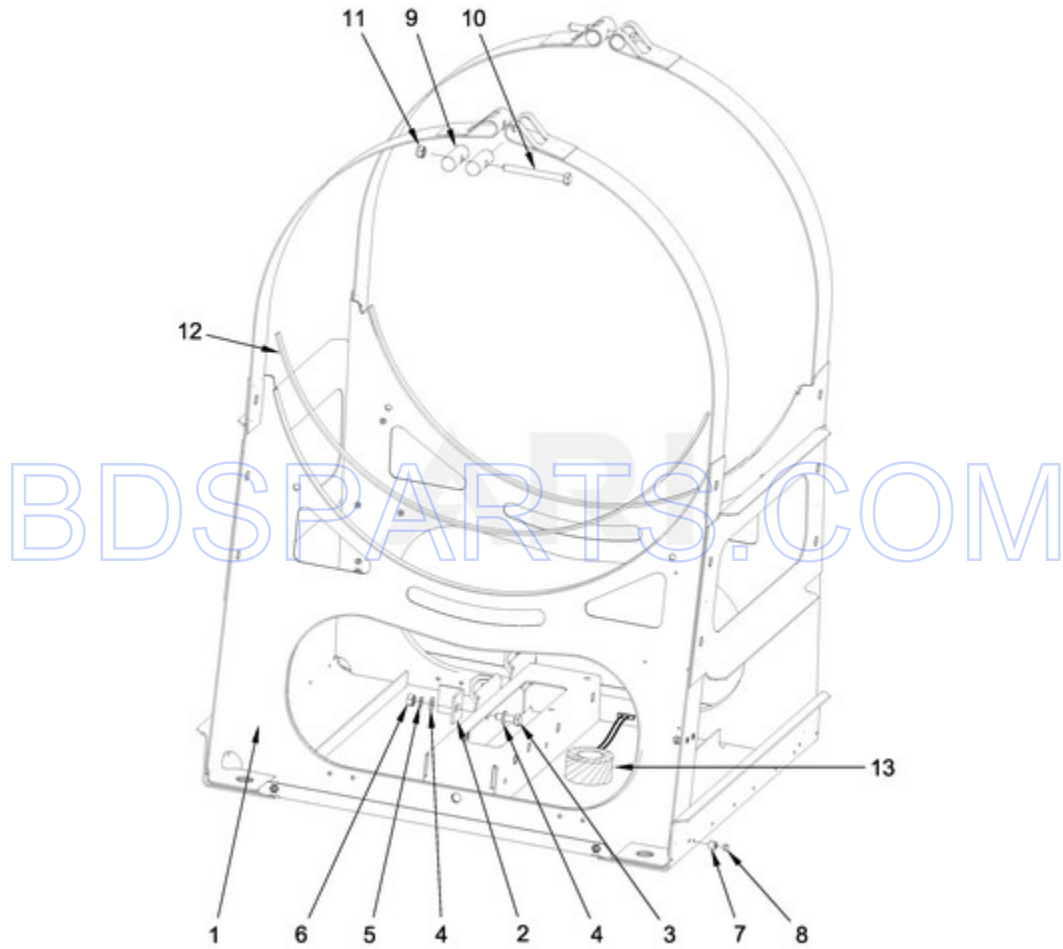

Ref # Part #

Description
MXR20PNAAS - 02 - FRAME PARTS

Qty Context Note MSRP

FRAME PARTS

06/29/2017

2

Part No. W11159702 Rev. A

Page design © 2004-2017 by ARI Network Services, Inc.

BDSPARTS.COM

Ref #	Part #	Description	Qty	Context Note	MSRP
5	23001265	WASHER M8			
6	23001266	NUT M8			
11	23001607	NUT M8			
4	23003769	WASHER M8			
2	23004313	MOTOR STOP			
3	23001305	BOLT M8X25			
1	W10725144	FRAME			
7	W10711787	INSERT, RIVET			
8	W10711789	RIVET W/CRANK (4X16)			
9	W10711702	COVER STRIP PIN			
10	23003064	BOLT M8X80			
12	W10711718	SELF-ADHESIVE FOAM SEAL			
13	W11159624	TRANSFORMER, STEP UP (120VAC- 240VAC)			

BDSPARTS.COM

BDSPARTS.COM

MXR20PNAAS - 04 - CONTROL PANEL PARTS

CONTROL PANEL PARTS

Ref #	Part #	Description	Qty	Context	Note	MSRP
NI	N/P	FOLLOWING PARTS NOT ILLUSTRATED				
13	23001545	WASHER M4				
11	23002869	BOLT M3X6				
12	23003666	NUT M4				
15	23002950	WASHER, LOCK M4				
14	23002865	WASHER, LOCK M4				
16	23004126	DOUBLE-SIDED TAPE				
NI	23004139	EMERGENCY STOP HARNESS (OPL)				
17	23002877	SHIELD, RAIN				
7	W10711787	INSERT, RIVET				
8	W10711789	RIVET W/CRANK (4X16)				
10	W10712243	BOLT M4X12				
1	W10725448	CONTROL PANEL				
2	W10725459	CONTROL BOARD BRACKET				
5	W10712233	DISPLAY BOARD - CPU				
6	W10712234	MAIN CONTROL BOARD MC7				
9	W10725468	LEADING PIN				
NI	W10712236	WIRING HARNESS, MAIN CONTROL TO DISPLAY BOARD				
3	W10725461	COVER PLATE				
4	W10725463	KEYPAD, MC7 FC (PN)				
18	W10712238	KNOB, EMERGENCY STOP				
19	W10712240	HOLDER, EMERGENCY STOP				
20	W10712241	SWITCHING UNIT				