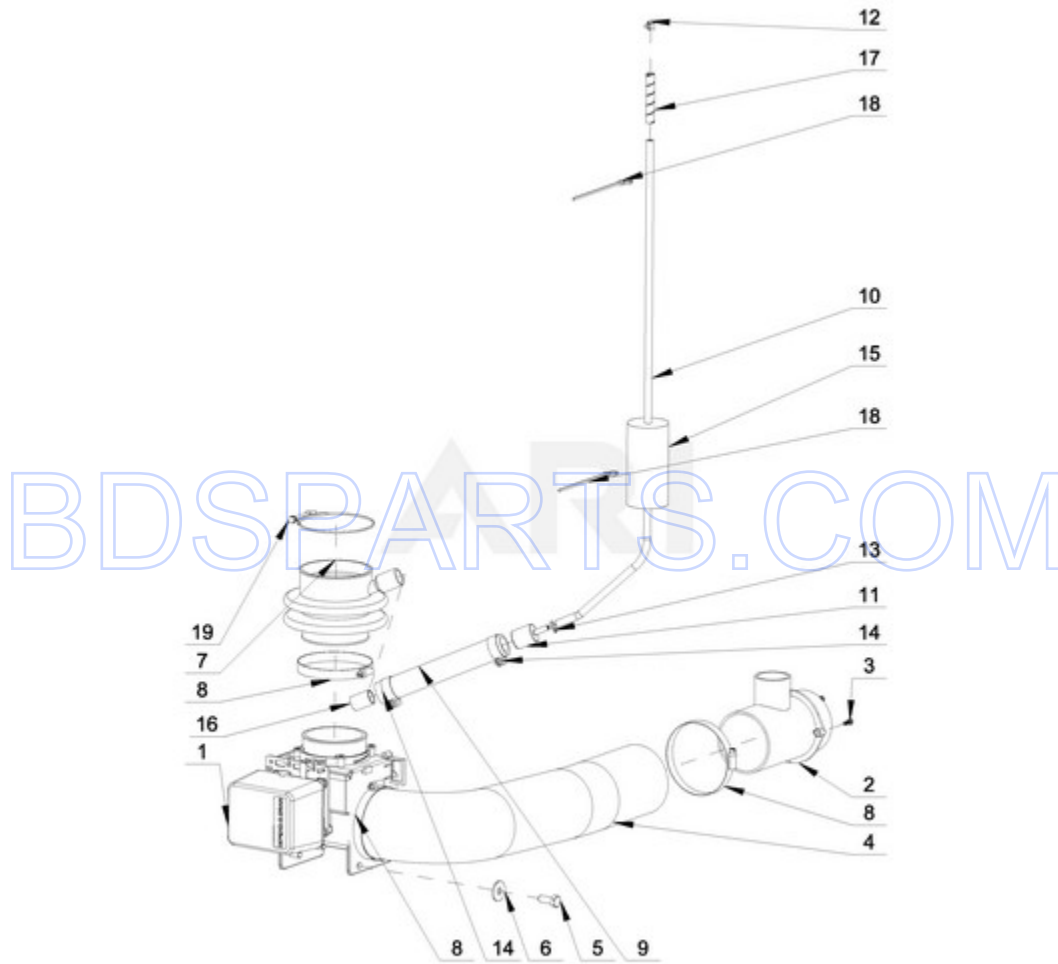

MXR20PNAAS - 07 - DRAIN SYSTEM PARTS

DRAIN SYSTEM PARTS

06/29/2017

12

Part No. W11159702 Rev. A

Page design © 2004-2017 by ARI Network Services, Inc.

BDSPARTS.COM

Ref #	Part #	Description	Qty	Context	Note	MSRP
10	23001252	UPPER HOSE, PRESSURE SWITCH				
13	23001257	CLAMP, CORBIN (A5.5)				
8	23001258	HOSE CLAMP (70-90)				
11	23001260	PRESSURE SWITCH HOSE FITTING				
14	23001262	HOSE CLAMP (20-32)				
6	23002437	WASHER M8				
5	23002475	BOLT M8X20				
9	23001246	LOWER HOSE, PRESSURE SWITCH				
1B	W10357127	DRAIN VALVE (MOTOR ONLY)				
15	23004491	LARGER BUMPER				
3	W10712718	BOLT M4X12				
1	W10712775	DRAIN VALVE - COMPLETE				
1A	W10712776	DRAIN VALVE (CHAMBER)				
2	W10712777	T-CONNECTOR				
4	W10712787	DRAIN ELBOW				
7	W10712797	HOSE				
12	W10712806	SPRING CLAMP				
16	W10712804	HOSE INSERT				
17	W10712803	HOSE PROTECTOR				
18	W10657139	WIRE TIE (130 X 2.6MM)				
19	W10712805	HOSE CLAMP (82-90)				

BDS PARTS.COM

BDS PARTS.COM