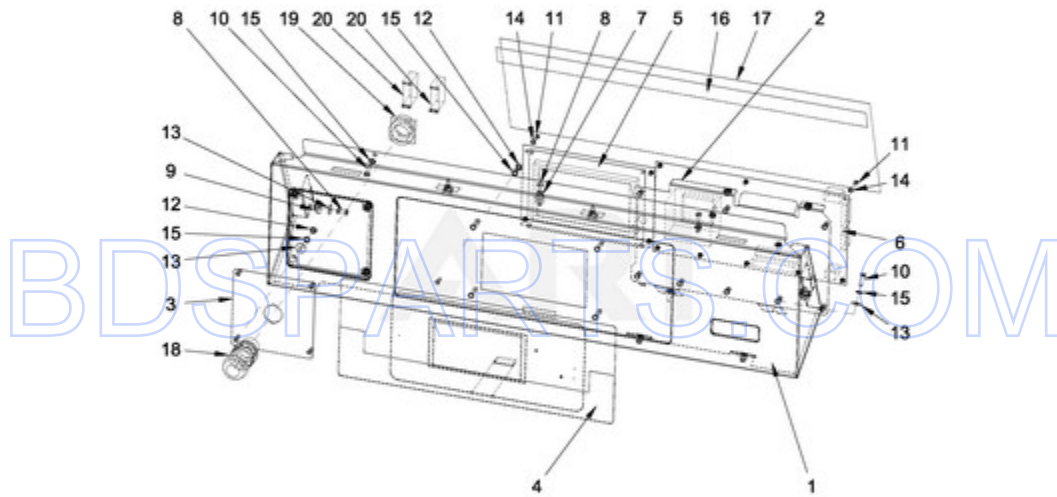

MXR20PNAAS - 04 - CONTROL PANEL PARTS

CONTROL PANEL PARTS

Ref #	Part #	Description	Qty	Context	Note	MSRP
NI	N/P	FOLLOWING PARTS NOT ILLUSTRATED				
13	23001545	WASHER M4				
11	23002869	BOLT M3X6				
12	23003666	NUT M4				
15	23002950	WASHER, LOCK M4				
14	23002865	WASHER, LOCK M4				
16	23004126	DOUBLE-SIDED TAPE				
NI	23004139	EMERGENCY STOP HARNESS (OPL)				
17	23002877	SHIELD, RAIN				
7	W10711787	INSERT, RIVET				
8	W10711789	RIVET W/CRANK (4X16)				
10	W10712243	BOLT M4X12				
1	W10725448	CONTROL PANEL				
2	W10725459	CONTROL BOARD BRACKET				
5	W10712233	DISPLAY BOARD - CPU				
6	W10712234	MAIN CONTROL BOARD MC7				
9	W10725468	LEADING PIN				
NI	W10712236	WIRING HARNESS, MAIN CONTROL TO DISPLAY BOARD				
3	W10725461	COVER PLATE				
4	W10725463	KEYPAD, MC7 FC (PN)				
18	W10712238	KNOB, EMERGENCY STOP				
19	W10712240	HOLDER, EMERGENCY STOP				
20	W10712241	SWITCHING UNIT