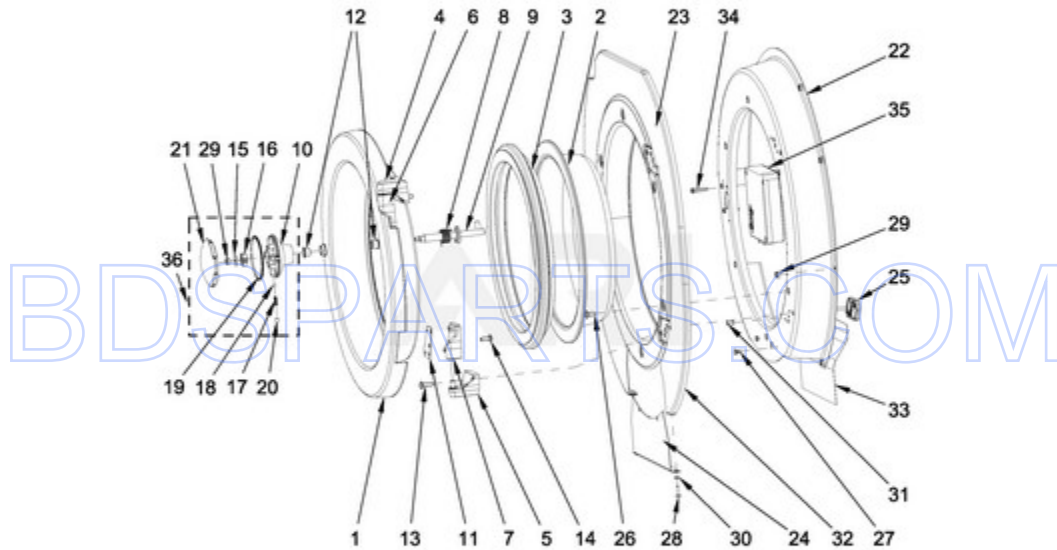

MXR20PNAAS - 05 - DOOR PARTS

DOOR PARTS

06/29/2017

8

Part No. W11159702 Rev. A

Page design © 2004-2017 by ARI Network Services, Inc.

BDSPARTS.COM

Ref #	Part #	Description	Qty	Context	Note	MSRP
NI	N/P	FOLLOWING PARTS NOT ILLUSTRATED				
29	23001310	NUT M6				
28	23002398	BOLT M4X16				
15	23003012	WASHER M6				
32	23004093	RIVET BLIND NUT M4				
30	23002438	WASHER M4.3				
33	23002877	SHIELD, RAIN				
31	W10711789	RIVET W/CRANK (4X16)				
1	W10714950	DOOR FRAME				
2	W10712299	DOOR GLASS				
3	W10712303	DOOR SEAL				
4	W10712306	UPPER HINGE - FIXED				
5	W10712307	LOWER HINGE - FIXED				
6	W10712308	UPPER HINGE				
7	W10712309	LOWER HINGE				
8	W10712314	TORSION SPRING, HANDLE				
9	W10712315	LOCK SHAFT, HANDLE				
10	W10712316	INNER, HANDLE				
11	W10712317	WASHER, HINGE				
12	W10712318	CASING, LOCK SHAFT				
13	W10712319	BOLT M6X25				
14	W10712320	BOLT M6X16				
16	W10712323	LOCATING SEGMENT, HANDLE				
17	W10712328	COMPRESSION SPRING, HANDLE				
18	W10712344	HANDLE BALL				
19	W10712345	DISTINGUISHING RING (BLUE)				
20	W10712347	BOLT M6X6				
21	W10712351	COVER, HANDLE				
22	W10712356	DOOR SUPPORT FRONT PLATE				
23	W10712359	FRONT PANEL				
24	W10712362	HEATING ELEMENT COVER PLATE				
25	W10712366	HINGE SUPPORT				
26	W10712367	BOLT M6X14				
27	W10712368	PLASTIC PLUG				
34	W10712370	BOLT M5X25				
35	W10712373	DOOR LOCK				
36	W10712375	HANDLE COMPLETE				
NI	W10712376	WIRING HARNESS, DOOR LOCK