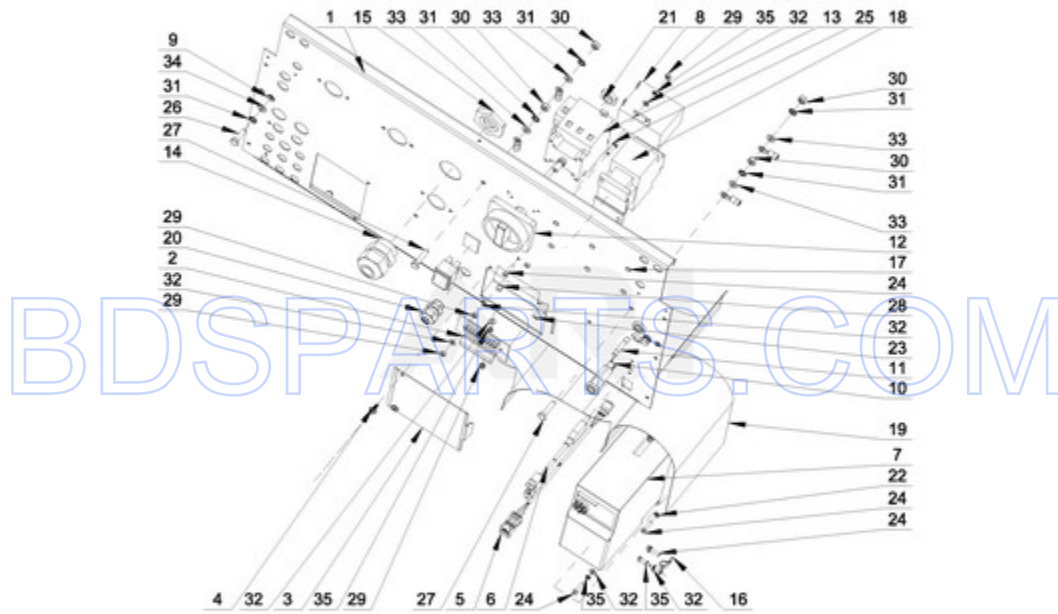

MXR20PNAAS - 08 - REAR PANEL PARTS

REAR PANEL PARTS

Ref #	Part #	Description	Qty	Context	Note	MSRP
NI	N/P	FOLLOWING PARTS NOT ILLUSTRATED				
18	23003750	CONTACTOR LC1 D09M7				
24	23002398	BOLT M4X16				
27	23002806	BOLT M6X25				
10	23002210	FUSE HOLDER (6X32MM)				
26	23002462	BOLT M6X20				
30	23002651	NUT M6				
31	23002425	WASHER, LOCK M6				
33	23003767	WASHER M6.4				
34	23002424	WASHER M6.4				
23	23002473	FOAM CONNECTOR GASKET				
29	23003666	NUT M4				
32	23002438	WASHER M4.3				
22	23002950	WASHER, LOCK M4				
25	23004095	BOLT M4X16				
17	23002362	RIVET W/CRANK (4X7)				
35	23002400	WASHER M4				
11	23003385	FUSE 1A 6X32				
28	23001682	BOLT M4X8				
12	23003497	MAIN SWITCH KNOB				
13	23003500	MAIN SWITCH 25A				
14	23004494	LARGE STRAIN RELIEF				
15	23004495	LARGE STRAIN RELIEF NUT				
9	23001575	NUT, INSERT M6				
20	23004396	SMALL STRAIN RELIEF M16				
21	23004398	SMALL STRAIN RELIEF NUT M16				
2	W10286355	LED BOARD MC5				
4	W10711800	SCREW M4X11				
1	W10725513	REAR PANEL - COMPLETE				
2A	W10665043	CABLE, PUMP RELAY BOARD TO LED TERMINAL				
3	W10725522	REAR PANEL, LID				
5	W10713154	CABLE CONNECTOR, RS485				
6	W10713157	CABLE, USB - REAR PANEL CONNECTOR				
7	W10725523	INVERTER, FREQUENCY				
7A	W10713110	CABLE, COMMUNICATION				
8	W10725530	FILTER				
16	W10713152	CABLE CLAMP