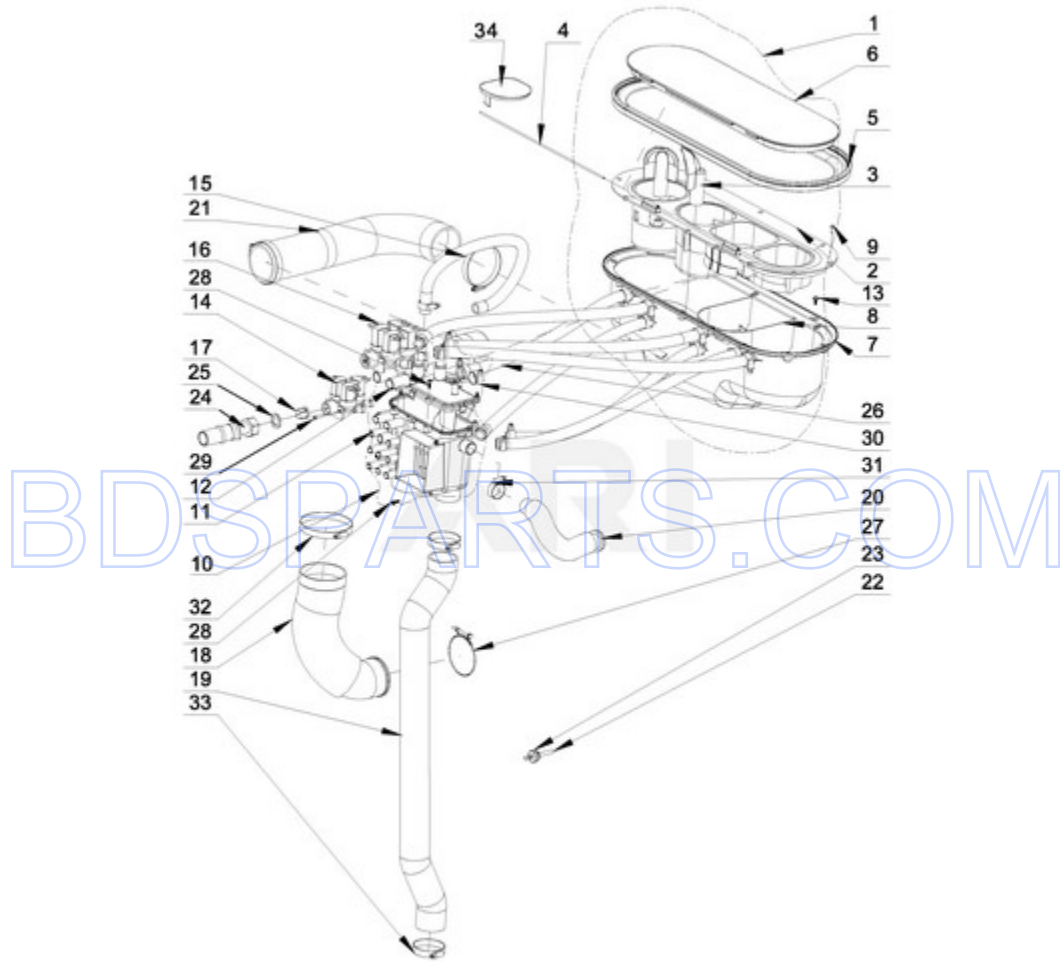

MXR20PNAAS - 06 - WATER INLET PARTS

WATER INLET PARTS

06/29/2017

10

Part No. W11159702 Rev. A

Page design © 2004-2017 by ARI Network Services, Inc.

BDSPARTS.COM

Ref #	Part #	Description	Qty	Context Note	MSRP
30	23001506	HOSE CLAMP (12-22)			
26	23001507	HOSE, INLET			
24	23001523	HOSE, CONNECTION			
15	23001256	HOSE CLAMP (60-80)			
32	23001258	HOSE CLAMP (70-90)			
31	23001262	HOSE CLAMP (20-32)			
29	23002398	BOLT M4X16			
25	23002921	WASHER, FILL HOSE			
17	23002922	FILTER SCREEN			
9	23003782	SCREW			
33	23001750	HOSE CLAMP (40-60)			
22	23003964	TEMPERATURE SENSOR			
13	W10711800	SCREW M4X11			
1	W10714957	CHEMICAL DISPENSER			
2	W10712626	CHEMICAL DISPENSER INSERT			
3	W10712627	SIPHON			
4	W10712628	PIN, HINGE			
5	W10712629	DISPENSER SEAL			
6	W10712630	DISPENSER LID			
7	W10712635	CHEMICAL DISPENSER BASE			
8	W10712637	INSERT, CHEMICAL DISPENSER BASE			
10	W10712640	MIXER - COMPLETE			
11	W10712642	MIXER BODY			
12	W10712644	MIXER LID			
14	W10712646	THREE-WAY VALVE - COMPLETE (3/4")			
16	W10712721	FOUR-WAY VALVE - COMPLETE (3/4")			
18	W10712647	FILLING HOSE			
19	W10725474	OVERFLOW TUBE			
20	W10726649	HOSE, VENT			
21	W10725478	DISPENSER ELBOW - PIPE			
23	W10712713	SEAL RING, TEMPERATURE SENSOR			
27	W10712716	HOSE CLAMP (62-70)			
28	W10712718	BOLT M4X12			
34	W10734787	BLOCK-OFF, DISPENSER CAVITY