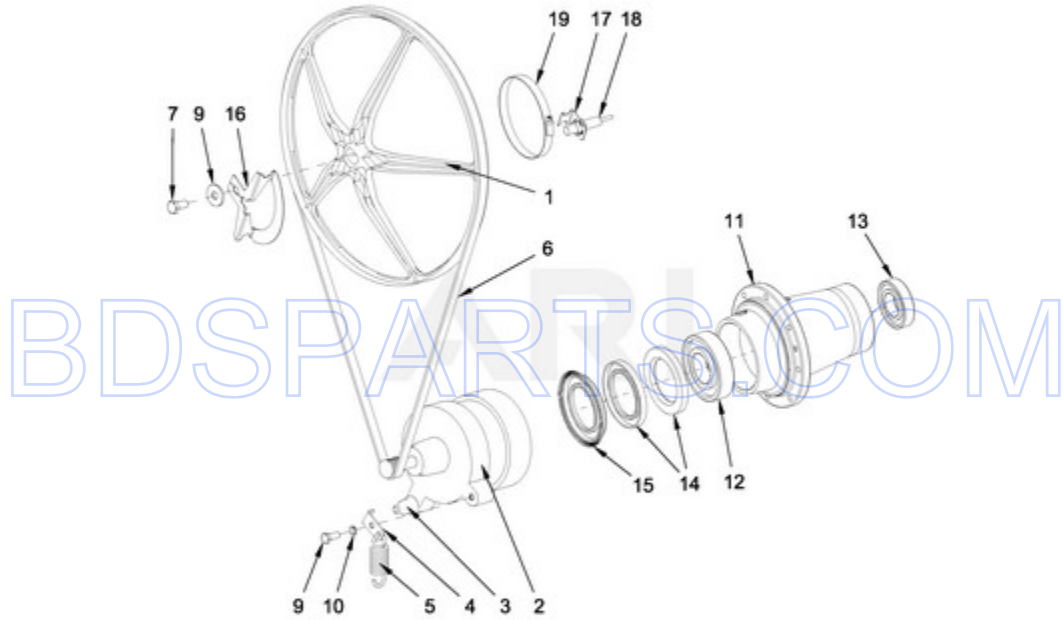

MXR20PNAAS - 10 - DRIVE PARTS

DRIVE PARTS

06/29/2017

18

Part No. W11159702 Rev. A

Page design © 2004-2017 by ARI Network Services, Inc.

BDSPARTS.COM

Ref #	Part #	Description	Qty	Context	Note	MSRP
NI	N/P	FOLLOWING PARTS NOT ILLUSTRATED				
19	23001025	HOSE CLAMP (90-110)				
10	23001265	WASHER M8				
13	23001232	BEARING (6207)				
3	23004307	BUSHING RUBBER, MOTOR				
8	23004310	BOLT 5/16 X 1 ?				
12	23001231	BEARING (6209 2RS C3)				
5	23004156	SPRING, TENSION				
7	23002648	BOLT M10X20				
9	23004023	WASHER M10				
1	W10713992	PULLEY, DRUM				
2	W10725724	MOTOR				
4	W10725727	SPRING HOLDER				
6	W10713980	BELT				
11	W10725784	BEARING HOUSING				
14	W10714022	RING SEAL 65X100X10				
15	W10714025	RING SEAL 65X100/114X9/12				
16	W10747775	PLATE, SPEED SENSOR				
17	W10747779	BRACKET, SPEED SENSOR				
18	W10747780	SPEED SENSOR				
NI	W10725729	MOTOR WIRING				

BDSPARTS.COM

BDSPARTS.COM