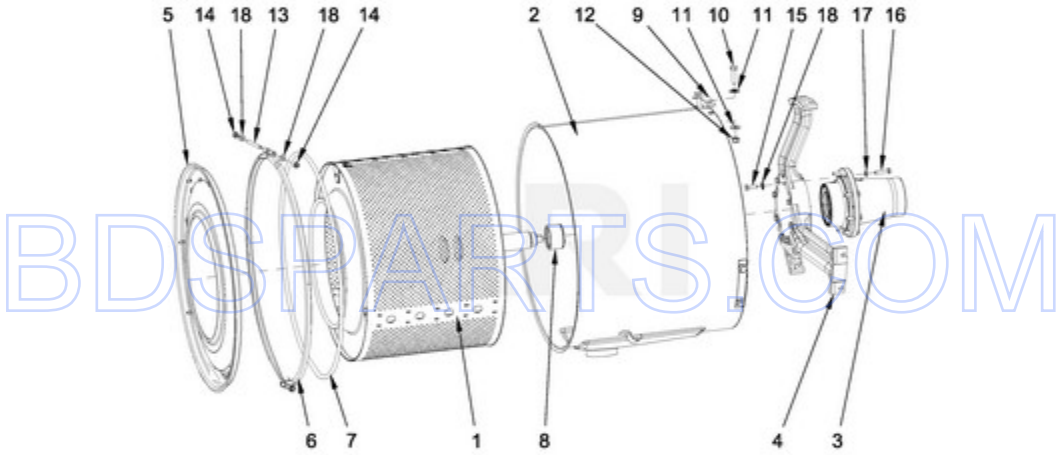

Ref #	Part #	Description	Qty	Context Note	MSRP
		MXR20PNAAS - 09 - DRUM AND TUB PARTS			

DRUM AND TUB PARTS

06/29/2017

16

Part No. W11159702 Rev. A

Page design © 2004-2017 by ARI Network Services, Inc.

BDSPARTS.COM

Ref #	Part #	Description	Qty	Context Note	MSRP
NI	N/P	FOLLOWING PARTS NOT ILLUSTRATED			
16	23003765	BOLT M8X35			
17	23003769	WASHER M8			
12	23001241	NUT M10			
14	23002487	NUT M8			
18	23001608	WASHER M8.4			
13	23002486	BOLT M8			
15	23003419	SCREW M8X24			
11	23002988	WASHER M10			
10	W10304863	BOLT M10X40			
1	W10725703	DRUM, WASHER - COMPLETE			
2	W10713386	OUTER TUB - COMPLETE			
3	W10725710	TRUNNION - COMPLETE			
4	W10713399	SUPPORT, TUB			
5	W10713405	PANEL, TUB FRONT			
6	W10713410	CLAMP - COMPLETE			
7	W10713413	SEAL D10-1800MM			
8	W10713945	SEAL SLEEVE			
9	W10713947	BRACKET, CURVED			
NI	W10713950	THREAD LOCK			

BDS PARTS .COM

BDS PARTS .COM