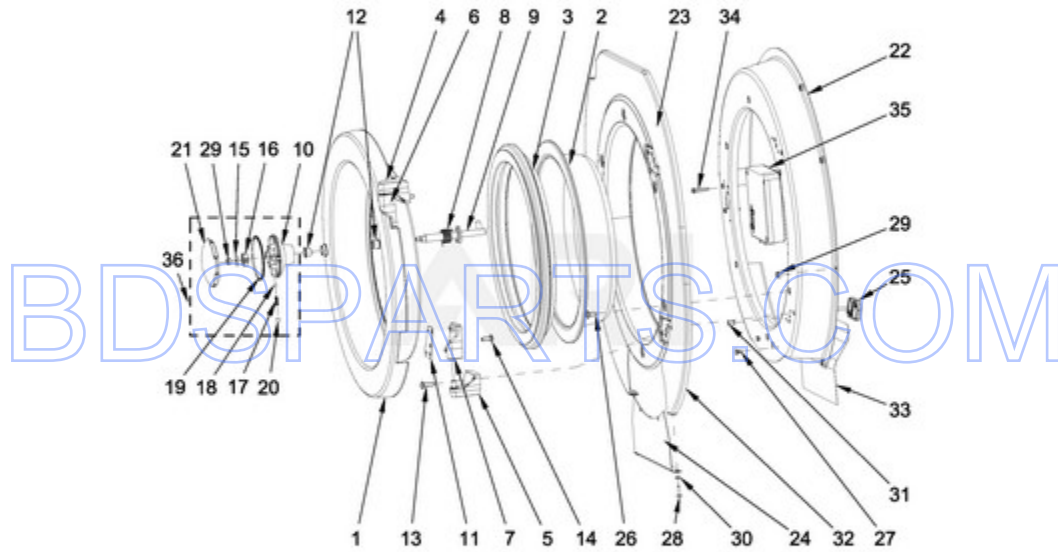

MXR20PNATS - 05 - DOOR PARTS

DOOR PARTS

Ref #	Part #	Description	Qty	Context	Note	MSRP
NI	N/P	FOLLOWING PARTS NOT ILLUSTRATED				
29	23001310	NUT M6				
28	23002398	BOLT M4X16				
15	23003012	WASHER M6				
32	23004093	RIVETING BLIND NUT M4				
30	23002438	WASHER M4.3				
33	23002877	SHIELD, RAIN				
31	W10711789	RIVET W/CRANK (4X16)				
1	W10714950	DOOR (GREY)				
2	W10712299	DOOR GLASS				
3	W10712303	DOOR SEAL				
4	W10712306	UPPER HINGE - FIXED				
5	W10712307	LOWER HINGE - FIXED				
6	W10712308	UPPER HINGE				
7	W10712309	LOWER HINGE				
8	W10712314	TORSION SPRING OF HANDLE				
9	W10712315	LOCK PIN, HANDLE				
10	W10712316	INNER, HANDLE				
11	W10712317	WASHER, HINGE				
12	W10712318	CASING, LOCK PIN				
13	W10712319	BOLT M6X25				
14	W10712320	BOLT M6X16				
16	W10712323	LOCATING SEGMENT, HANDLE				
17	W10712328	COMPRESSION SPRING, HANDLE				
18	W10712344	HANDLE BALL				
19	W10712345	DISTINGUISHING RING (BLUE)				
20	W10712347	BOLT M6X6				
21	W10712351	COVER, HANDLE				
22	W10712356	DOOR AND LOCK HOLDER COMPLETE				
23	W10712359	FRONT PANEL				
24	W10712362	FRONT COVER OF HEATING ELEMENT				
25	W10712366	WASHER, HINGE				
26	W10712367	BOLT M6X14				
27	W10712368	PLASTIC PLUG				
34	W10712370	BOLT M5X25				
35	W10712373	DOOR LOCK				
36	W10712375	HANDLE COMPLETE