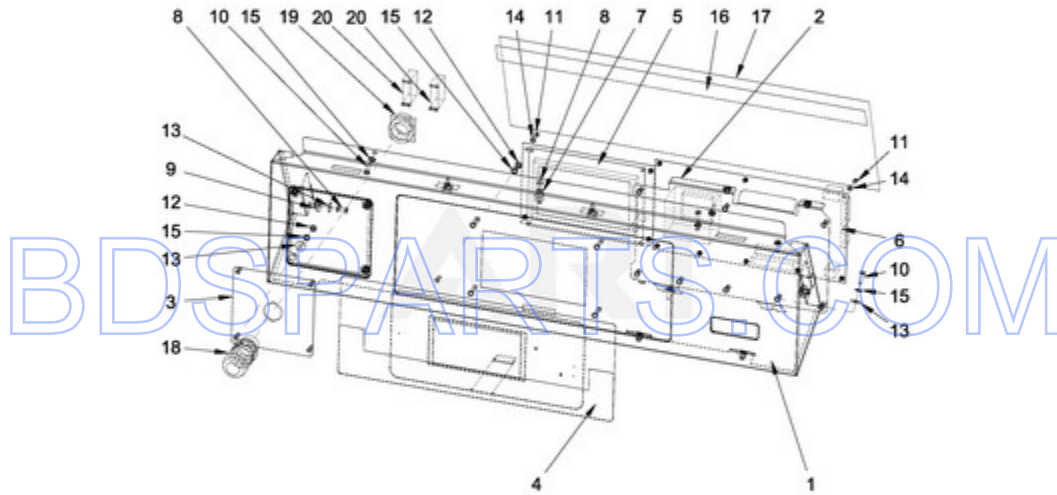

MXR20PNATS - 04 - CONTROL PANEL PARTS

CONTROL PANEL PARTS

Ref #	Part #	Description	Qty	Context	Note	MSRP
NI	N/P	FOLLOWING PARTS NOT ILLUSTRATED				
13	23001545	WASHER M4				
11	23002869	BOLT M3X6				
12	23003666	NUT M4				
15	23002950	WASHER, LOCK M4				
14	23002865	WASHER, LOCK M4				
16	23004126	DOUBLE-SIDED TAPE				
NI	23004139	EMERGENCY STOP HARNESS (OPL)				
17	23002877	SHIELD, RAIN				
7	W10711787	PIN INSERTION				
8	W10711789	RIVET W/CRANK (4X16)				
10	W10712243	BOLT M4X12				
1	W10725448	CONTROL PANEL				
2	W10725459	CONTROL BOARD BRACKET				
5	W10712233	CONTROL BOARD - CPU				
6	W10712234	CONTROL BOARD - POWER SUPPLY				
9	W10725468	LEADING PIN				
NI	W10712236	CABLE, CPU - POWER SUPPLY				
3	W10725461	COVER PLATE				
4	W10725463	KEYPAD, MC7 FC (PN)				
18	W10712238	KNOB, EMERGENCY STOP				
19	W10712240	HOLDER, EMERGENCY STOP				
20	W10712241	SWITCHING UNIT