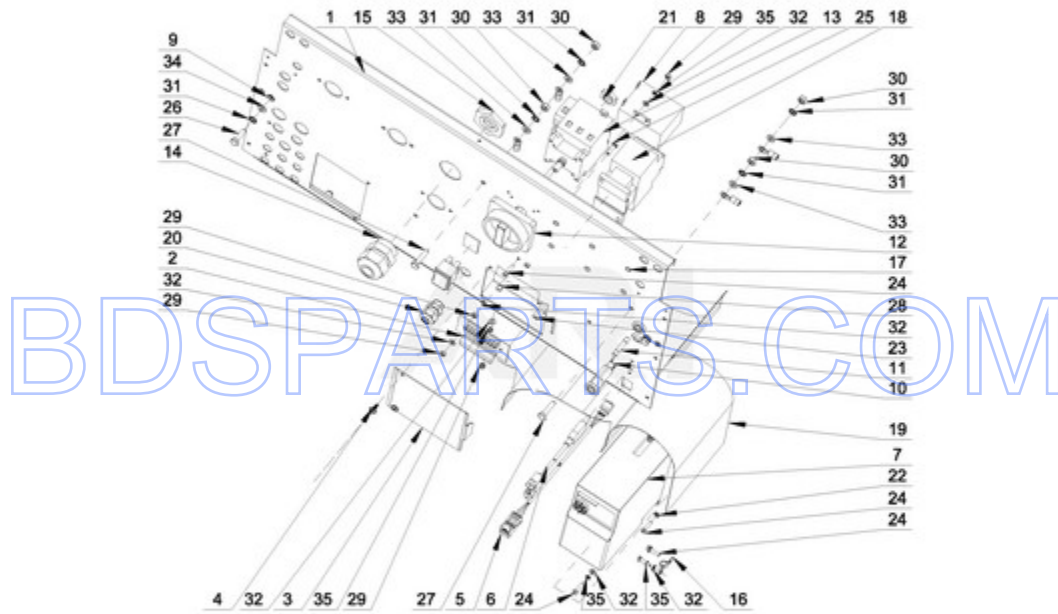

MXR20PNATS - 08 - REAR PANEL PARTS

REAR PANEL PARTS

Ref #	Part #	Description	Qty	Context	Note	MSRP
NI	N/P	FOLLOWING PARTS NOT ILLUSTRATED				
18	23003750	CONTACTOR, FREQUENCY INVERTER				
24	23002398	BOLT M4X16				
27	23002806	BOLT M6X25				
10	23002210	FUSE HOLDER (6X32MM)				
26	23002462	BOLT M6X20				
30	23002651	NUT M6				
31	23002425	WASHER, LOCK M6				
33	23003767	WASHER M6.4				
34	23002424	WASHER M6.4				
23	23002473	FOAM CONNECTOR GASKET				
29	23003666	NUT M4				
32	23002438	WASHER M4.3				
22	23002950	WASHER, LOCK M4				
25	23004095	BOLT M4X16				
17	23002362	RIVET W/CRANK (4X7)				
35	23002400	WASHER M4				
11	23003385	FUSE 1A 6X32				
28	23001682	BOLT M4X8				
12	23003497	MAIN SWITCH KNOB				
13	23003500	MAIN SWITCH 25A				
14	23004494	LARGE STRAIN RELIEF				
15	23004495	LARGE STRAIN RELIEF NUT				
9	23001575	NUT, INSERT M6				
20	23004396	SMALL STRAIN RELIEF M16				
21	23004398	SMALL STRAIN RELIEF NUT M16				
2	W10286355	SIGNAL BOARD MC5				
4	W10711800	SCREW 4X11				
1	W10725513	REAR PANEL - COMPLETE				
2A	W10665043	CABLE, PUMP RELAY BOARD TO LED TERMINAL				
3	W10725522	REAR PANEL, LID				
5	W10713154	CABLE, RS485 CONNECTORS				
6	W10713157	CABLE, USB - REAR PANEL CONNECTION				
7	W10725523	INVERTER, FREQUENCY				
7A	W10713110	CABLE, COMMUNICATION				
8	W10725530	FILTER