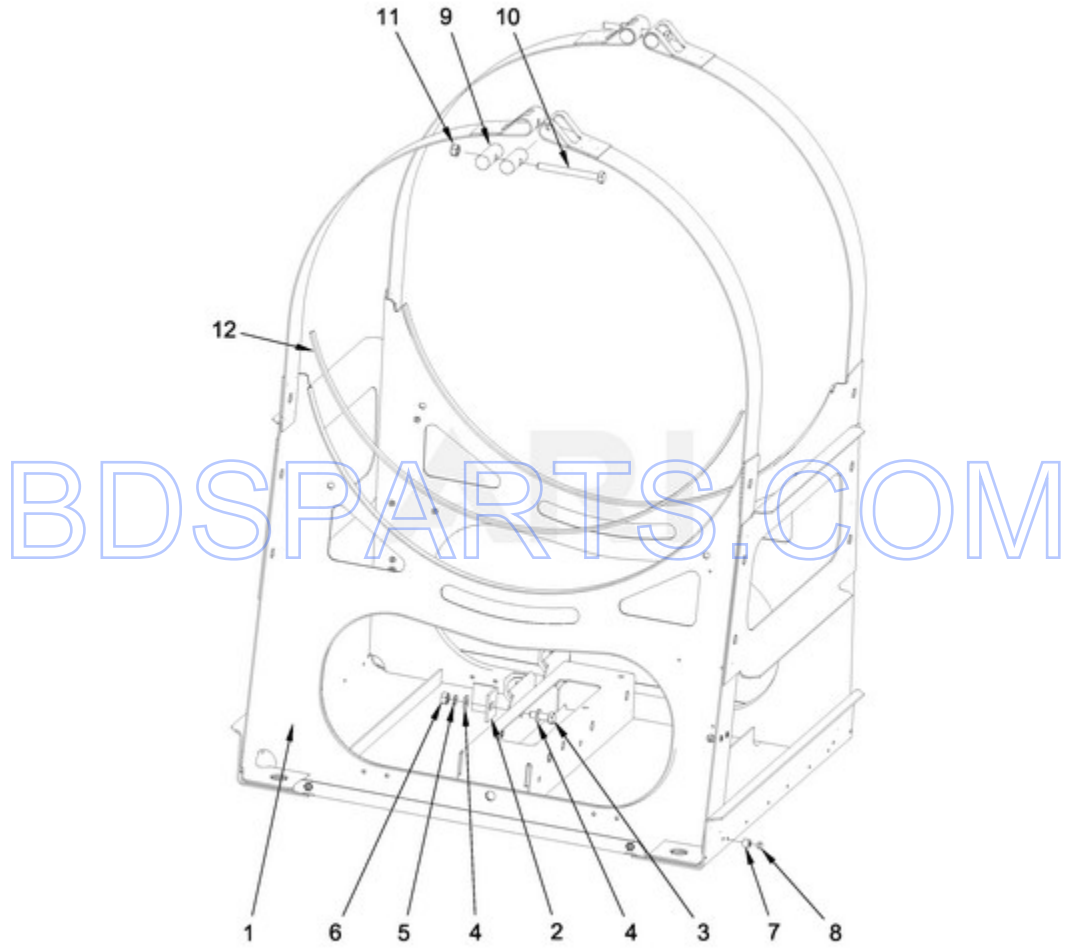

MXR20PNATS - 02 - FRAME PARTS

FRAME PARTS

10/21/2014

2

Part No. W10755089 Rev. A

Page design © 2004-2017 by ARI Network Services, Inc.

<b>Ref #</b>	<b>Part #</b>	<b>Description</b>	<b>Qty</b>	<b>Context</b>	<b>Note</b>	<b>MSRP</b>
5	23001265	WASHER M8				
6	23001266	NUT M8				
11	23001607	NUT M8				
4	23003769	WASHER M8				
2	23004313	MOTOR STOP				
3	23001305	BOLT M8X25				
1	W10725144	FRAME				
7	W10711787	PIN INSERTION				
8	W10711789	RIVET W/CRANK (4X16)				
9	W10711702	COVER STRIP PIN				
10	23003064	BOLT M8X80				
12	W10711718	SELF-ADHESIVE FOAM SEALING				

[BDSPARTS.COM](http://BDSPARTS.COM)

MXR20PNATS - 03 - CABINET PARTS

CABINET PARTS

Ref #	Part #	Description	Qty	Context	Note	MSRP
NI	N/P	FOLLOWING PARTS NOT ILLUSTRATED				
27	23001007	WASHER				
26	23001009	SHORT HOOK				
30	23001099	PC BOARD SOCKET				
17	23002461	BOLT M6X16				
31	23002398	BOLT M4X16				
19	23002440	WASHER M6				
18	23003774	WASHER M6 X 4				
NI	23003666	PARTS FOR MAYTAG CONNECT 360 (NUT M4)				
24	23003114	BOLT M4X8				
28	23004103	HINGE				
32	23002950	WASHER, LOCK M4				
13	23002454	SELF STICKING CABLE CLIP				
10	W10286289	BOLT M6X10				
11	23002167	GROMMET, RUBBER				
20	W10711787	PIN INSERTION				
21	W10711789	RIVET W/CRANK (4X16)				
33	W10711718	SELF-ADHESIVE FOAM SEALING				
1	W10725158	SIDE PANEL - RIGHT (PAINTED)				
1A	W10725160	SIDE PANEL - RIGHT (STAINLESS)				
2	W10725197	SIDE PANEL - LEFT (PAINTED)				
2A	W10725201	SIDE PANEL - LEFT (STAINLESS)				
4	W10725234	REAR COVER - LOWER, COMPLETE				
5	W10725238	PANEL HOLDER COMPLETE				
7	W10725420	CABINET REINFORCEMENT COMPLETE				
8	W10725423	REAR COVER				
9	W10711800	SCREW 4X11				
12	W10725428	UPPER LID PROP				
14	W10712170	MODULE FOR AUTOMATIC DOOR OPENING MC7				
15	W10725429	TOP COVER REINFORCEMENT				
16	W10712181	VELCRO FASTENER				
22	W10725437	EDGE PROTECTION				
23	W10712166	ORNAMENTAL PLATE COIN VAULT				
25	W10712231	LOCK				
29	W10712165	RIVET W/CRANK (8X8)				
34	W10725440	END STOP				