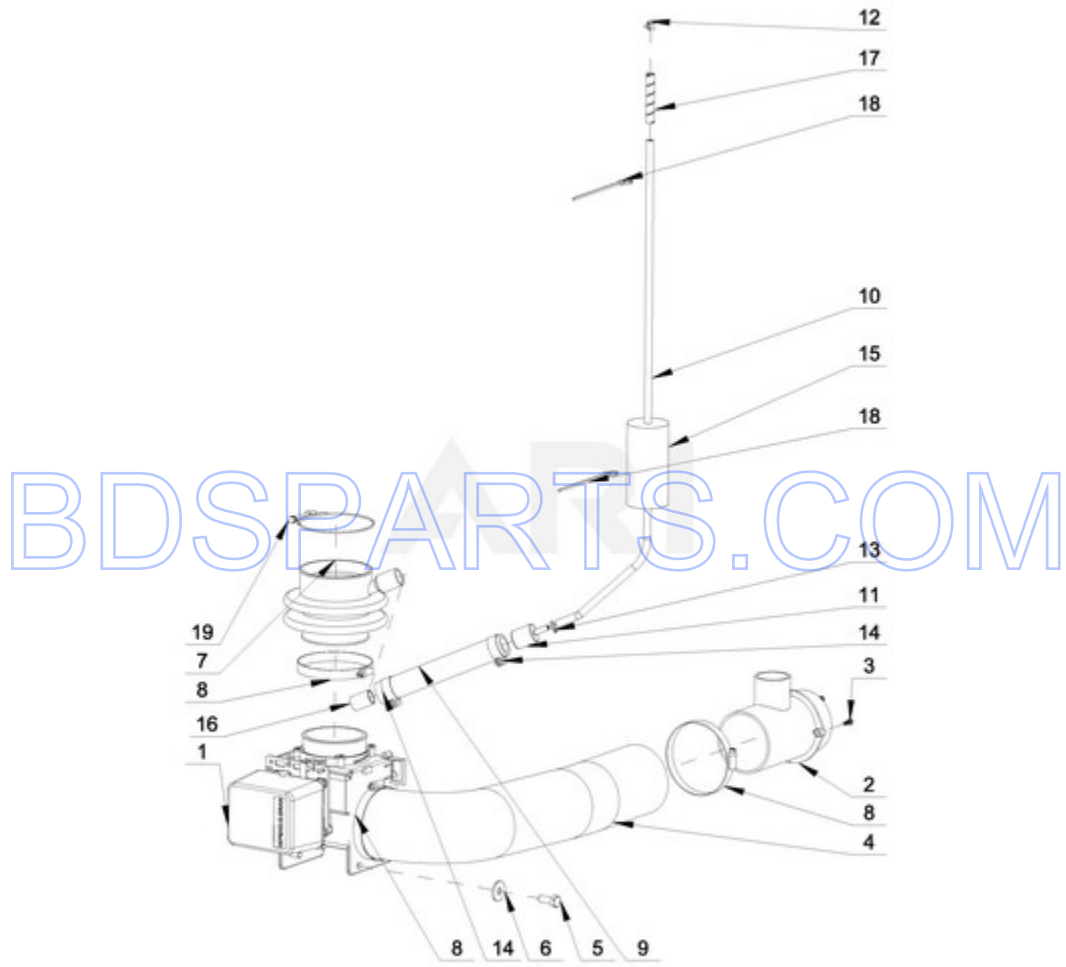

MXR20PNATS - 07 - DRAIN SYSTEM PARTS

DRAIN SYSTEM PARTS

Ref #	Part #	Description	Qty	Context	Note	MSRP
10	23001252	UPPER HOSE, PRESSURE SWITCH				
13	23001257	CLAMP, CORBIN (A5.5)				
8	23001258	HOSE CLAMP (70-90)				
11	23001260	PRESSURE SWITCH HOSE FITTING				
14	23001262	HOSE CLAMP (20-32)				
6	23002437	WASHER M8				
5	23002475	BOLT M8X20				
9	23001246	LOWER HOSE, PRESSURE SWITCH				
1B	W10357127	DRAIN VALVE (MOTOR ONLY)				
15	23004491	LARGER BUMPER				
3	W10712718	BOLT 4X12				
1	W10712775	DRAIN VALVE - COMPLETE				
1A	W10712776	DRAIN VALVE (CHAMBER)				
2	W10712777	T-CONNECTOR				
4	W10712787	DRAIN ELBOW				
7	W10712797	DRAIN HOSE PIPE				
12	W10712806	SPRING CLAMP				
16	W10712804	BRACING TUBE				
17	W10712803	SPIRAL TUBE				
18	W10657139	BINDING STRIP (130 X 2.6MM)				
19	W10712805	HOSE CLAMP (82-90)				

BDS PARTS.COM