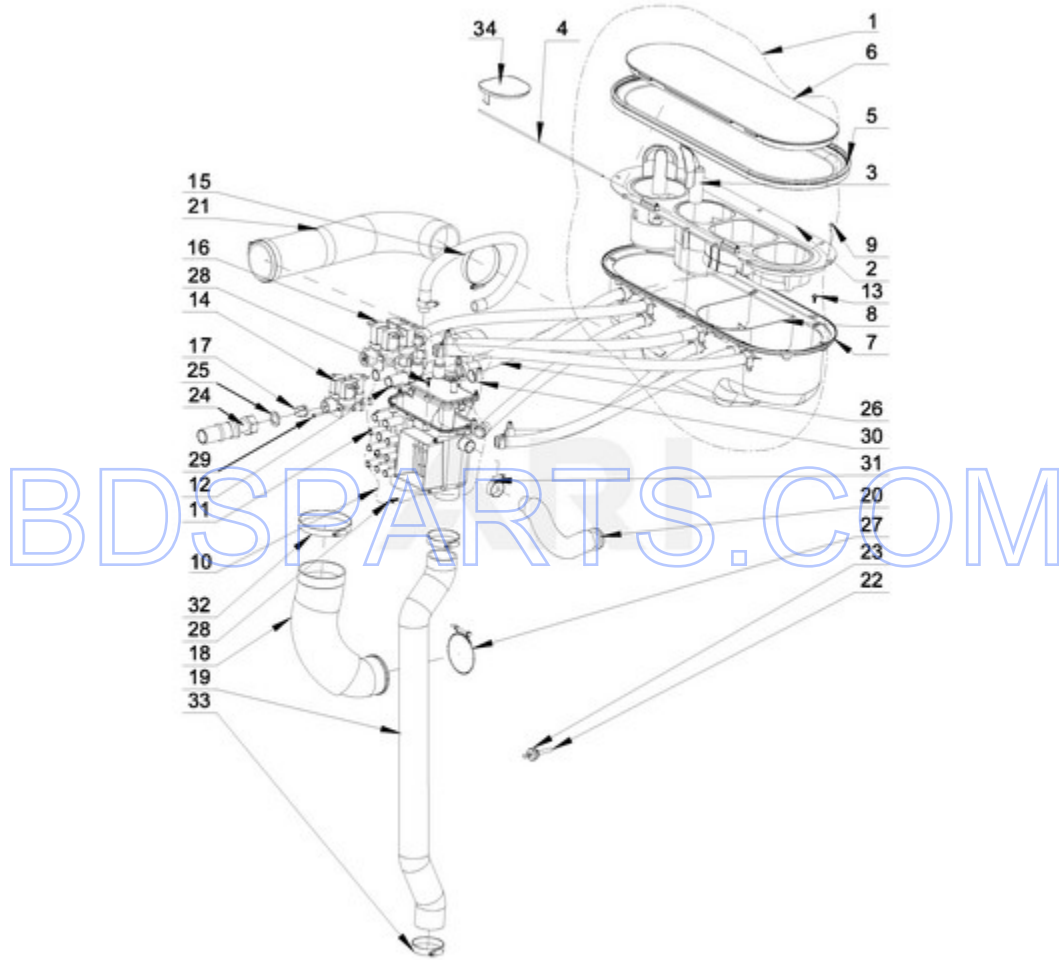

MXR20PNATS - 06 - WATER INLET PARTS

WATER INLET PARTS

Ref #	Part #	Description	Qty	Context	Note	MSRP
30	23001506	HOSE CLAMP (12-22)				
26	23001507	HOSE, INLET				
24	23001523	HOSE, CONNECTION				
15	23001256	HOSE CLAMP (60-80)				
32	23001258	HOSE CLAMP (70-90)				
31	23001262	HOSE CLAMP (20-32)				
29	23002398	BOLT M4X16				
25	23002921	WASHER, FILL HOSE				
17	23002922	FILTER SCREEN				
9	23003782	SCREW				
33	23001750	HOSE CLAMP (40-60)				
22	23003964	TEMPERATURE SENSOR				
13	W10711800	SCREW 4X11				
1	W10714957	SOAP HOPPER COMPLETE				
2	W10712626	UPPER COVER OF SOAP HOPPER				
3	W10712627	FLAP				
4	W10712628	PIN				
5	W10712629	DISPENSER SEAL				
6	W10712630	DISPENSER LID				
7	W10712635	SOAP HOPPER INSERT PRIMARY				
8	W10712637	SOAP HOPPER INSERT SECONDARY				
10	W10712640	MIXER - COMPLETE				
11	W10712642	MIXER BODY				
12	W10712644	MIXER LID				
14	W10712646	THREE-WAY VALVE - COMPLETE (3/4")				
16	W10712721	FOUR-WAY VALVE - COMPLETE (3/4")				
18	W10712647	FILLING ELBOW - PIPE				
19	W10725474	OVERFLOW TUBE				
20	W10726649	HOSE, VENTING				
21	W10725478	DISPENSER ELBOW - PIPE				
23	W10712713	SEALING RING, TEMPERATURE SENSOR				
27	W10712716	HOSE CLAMP (62-70)				
28	W10712718	BOLT 4X12				
34	W10734787	BLOCK-OFF, DISPENSER CAVITY