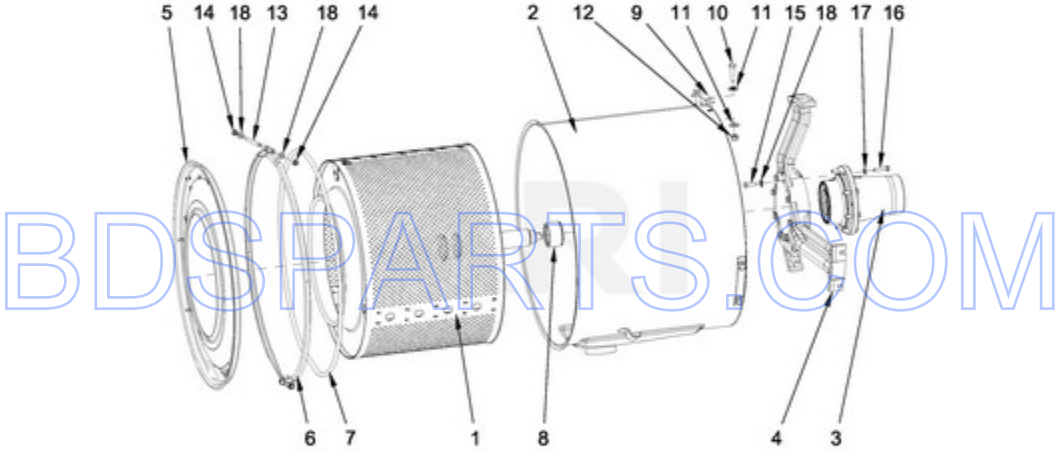

MXR20PNATS - 09 - DRUM AND TUB PARTS

DRUM AND TUB PARTS

Ref #	Part #	Description	Qty	Context	Note	MSRP
NI	N/P	FOLLOWING PARTS NOT ILLUSTRATED				
16	23003765	BOLT M8X35				
17	23003769	WASHER M8				
12	23001241	NUT M10				
14	23002487	NUT M8				
18	23001608	WASHER M8.4				
13	23002486	BOLT M8				
15	23003419	SCREW M8X24				
11	23002988	WASHER M10				
10	W10304863	BOLT M10X40				
1	W10725703	DRUM, WASHER - COMPLETE				
2	W10713386	EXTERNAL TUB - COMPLETE, ELECTRICAL HEATING				
3	W10725710	TRUNNION - COMPLETE				
4	W10713399	SUPPORT, TUB				
5	W10713405	FRONT TUB PANEL - COMPLETE				
6	W10713410	CLAMP - COMPLETE				
7	W10713413	SEAL D10-1800MM				
8	W10713945	SEALING SLEEVE				
9	W10713947	WASHER, CROSS PIECE				
NI	W10713950	SCREW LOCK