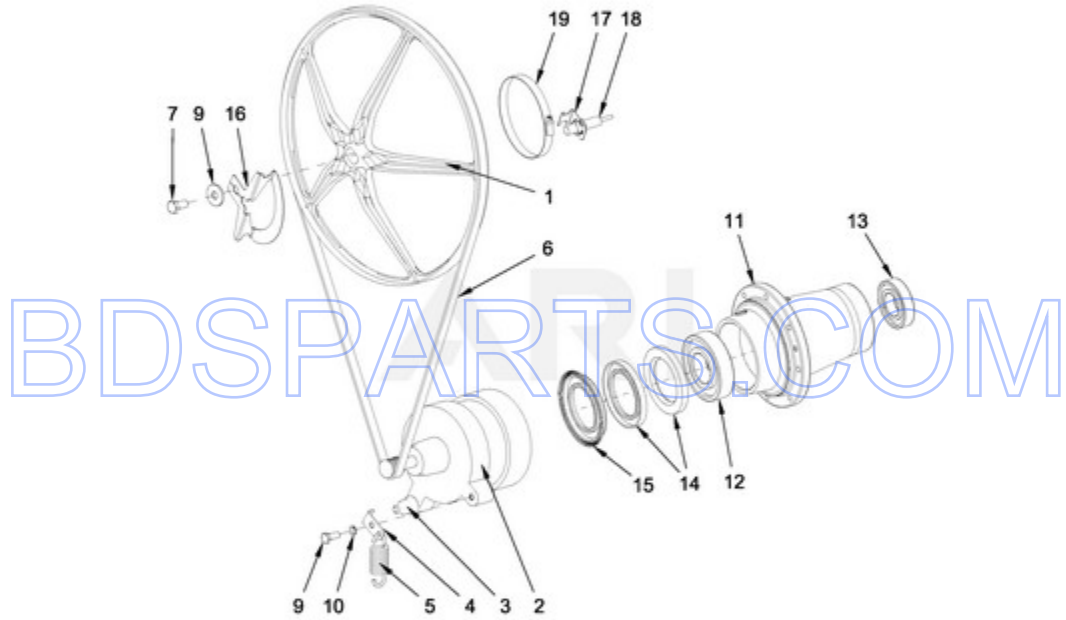

BDSPARTS.COM

MXR20PNATS - 09 - DRUM AND TUB PARTS

DRUM AND TUB PARTS

Ref #	Part #	Description	Qty	Context	Note	MSRP
NI	N/P	FOLLOWING PARTS NOT ILLUSTRATED				
16	23003765	BOLT M8X35				
17	23003769	WASHER M8				
12	23001241	NUT M10				
14	23002487	NUT M8				
18	23001608	WASHER M8.4				
13	23002486	BOLT M8				
15	23003419	SCREW M8X24				
11	23002988	WASHER M10				
10	W10304863	BOLT M10X40				
1	W10725703	DRUM, WASHER - COMPLETE				
2	W10713386	EXTERNAL TUB - COMPLETE, ELECTRICAL HEATING				
3	W10725710	TRUNNION - COMPLETE				
4	W10713399	SUPPORT, TUB				
5	W10713405	FRONT TUB PANEL - COMPLETE				
6	W10713410	CLAMP - COMPLETE				
7	W10713413	SEAL D10-1800MM				
8	W10713945	SEALING SLEEVE				
9	W10713947	WASHER, CROSS PIECE				
NI	W10713950	SCREW LOCK				

## DRIVE PARTS

Ref #	Part #	Description	Qty	Context	Note	MSRP
NI	N/P	FOLLOWING PARTS NOT ILLUSTRATED				
19	23001025	HOSE CLAMP (90-110)				
10	23001265	WASHER M8				
13	23001232	BEARING (6207)				
3	23004307	BUSHING RUBBER, MOTOR				
8	23004310	BOLT 5/16 X 1				
12	23001231	BEARING (6209 2RS C3)				
5	23004156	SPRING, TENSION				
7	23002648	BOLT M10X20				
9	23004023	WASHER M10				
1	W10713992	V-PULLEY DRUM				
2	W10725724	MOTOR				
4	W10725727	SPRING HOLDER				
6	W10713980	BELT				
11	W10725784	BEARING HOUSING				
14	W10714022	RING SEAL 65X100X10				
15	W10714025	RING SEAL 65X100/114X9/12				
16	W10747775	PLATE, SPEED SENSOR				
17	W10747779	BRACKET, SPEED SENSOR				
18	W10747780	SPEED SENSOR				
NI	W10725729	MOTOR WIRING				