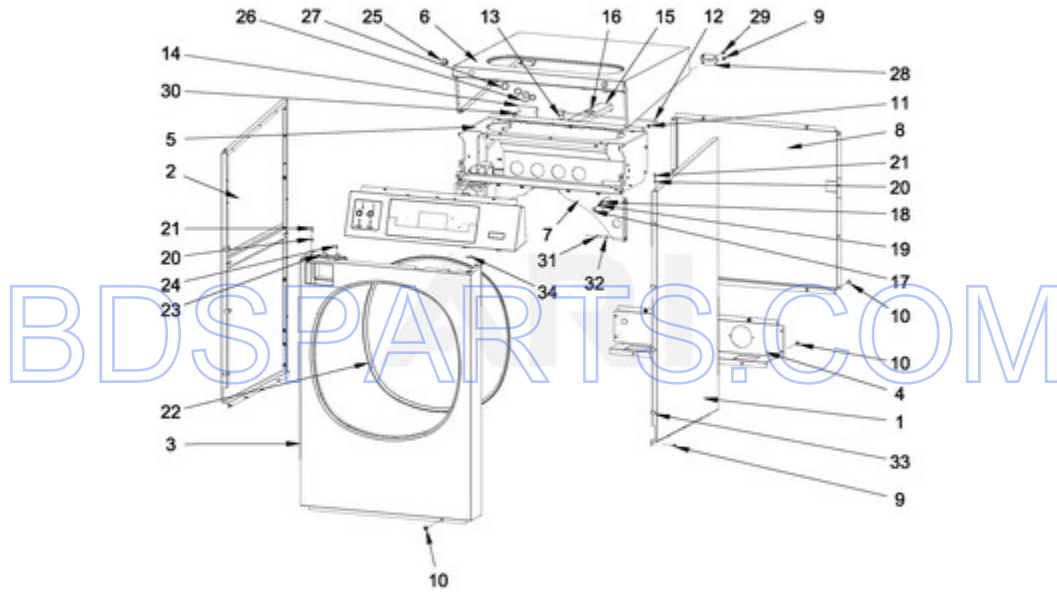

MXR20PNATS - 02 - FRAME PARTS

FRAME PARTS

10/21/2014

2

Part No. W10755089 Rev. A

Page design © 2004-2017 by ARI Network Services, Inc.

<b>Ref #</b>	<b>Part #</b>	<b>Description</b>	<b>Qty</b>	<b>Context</b>	<b>Note</b>	<b>MSRP</b>
5	23001265	WASHER M8				
6	23001266	NUT M8				
11	23001607	NUT M8				
4	23003769	WASHER M8				
2	23004313	MOTOR STOP				
3	23001305	BOLT M8X25				
1	W10725144	FRAME				
7	W10711787	PIN INSERTION				
8	W10711789	RIVET W/CRANK (4X16)				
9	W10711702	COVER STRIP PIN				
10	23003064	BOLT M8X80				
12	W10711718	SELF-ADHESIVE FOAM SEALING				

[BDSPARTS.COM](http://BDSPARTS.COM)

MXR20PNATS - 03 - CABINET PARTS

CABINET PARTS

Ref #	Part #	Description	Qty	Context	Note	MSRP
NI	N/P	FOLLOWING PARTS NOT ILLUSTRATED				
27	23001007	WASHER				
26	23001009	SHORT HOOK				
30	23001099	PC BOARD SOCKET				
17	23002461	BOLT M6X16				
31	23002398	BOLT M4X16				
19	23002440	WASHER M6				
18	23003774	WASHER M6 X 4				
NI	23003666	PARTS FOR MAYTAG CONNECT 360 (NUT M4)				
24	23003114	BOLT M4X8				
28	23004103	HINGE				
32	23002950	WASHER, LOCK M4				
13	23002454	SELF STICKING CABLE CLIP				
10	W10286289	BOLT M6X10				
11	23002167	GROMMET, RUBBER				
20	W10711787	PIN INSERTION				
21	W10711789	RIVET W/CRANK (4X16)				
33	W10711718	SELF-ADHESIVE FOAM SEALING				
1	W10725158	SIDE PANEL - RIGHT (PAINTED)				
1A	W10725160	SIDE PANEL - RIGHT (STAINLESS)				
2	W10725197	SIDE PANEL - LEFT (PAINTED)				
2A	W10725201	SIDE PANEL - LEFT (STAINLESS)				
4	W10725234	REAR COVER - LOWER, COMPLETE				
5	W10725238	PANEL HOLDER COMPLETE				
7	W10725420	CABINET REINFORCEMENT COMPLETE				
8	W10725423	REAR COVER				
9	W10711800	SCREW 4X11				
12	W10725428	UPPER LID PROP				
14	W10712170	MODULE FOR AUTOMATIC DOOR OPENING MC7				
15	W10725429	TOP COVER REINFORCEMENT				
16	W10712181	VELCRO FASTENER				
22	W10725437	EDGE PROTECTION				
23	W10712166	ORNAMENTAL PLATE COIN VAULT				
25	W10712231	LOCK				
29	W10712165	RIVET W/CRANK (8X8)				
34	W10725440	END STOP				