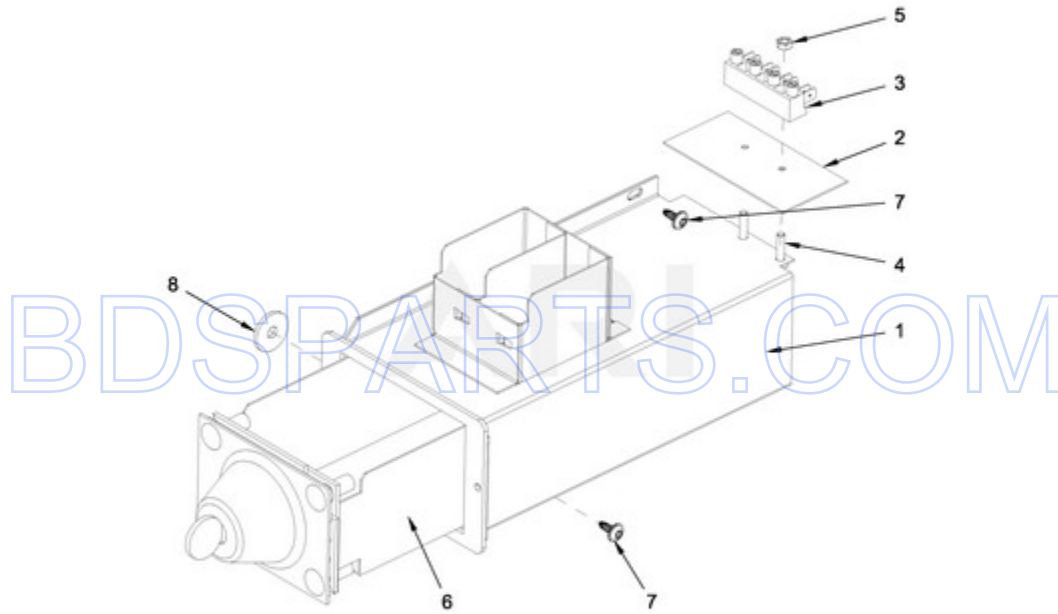

BDSPARTS.COM

BDSPARTS.COM

MXR25PDAAS - 04 - CONTROL PANEL PARTS

CONTROL PANEL PARTS

Ref #	Part #	Description	Qty	Context	Note	MSRP
NI	N/P	FOLLOWING PARTS NOT ILLUSTRATED				
13	23001545	WASHER M4				
11	23002869	BOLT M3X6				
12	23003666	NUT M4				
15	23002950	WASHER, LOCK M4				
14	23002865	WASHER, LOCK M4				
16	23004126	DOUBLE-SIDED TAPE				
17	23002877	SHIELD, RAIN				
7	W10711787	INSERT, RIVET				
8	W10711789	RIVET W/CRANK (4X16)				
10	W10712243	BOLT M4X12				
2	W10725459	CONTROL BOARD BRACKET				
3	W10712245	COIN DROP (.25 CENT)				
5	W10712233	DISPLAY BOARD - CPU				
6	W10712234	MAIN CONTROL BOARD MC7				
9	W10725468	LEADING PIN				
NI	W10712236	WIRING HARNESS, MAIN CONTROL TO DISPLAY BOARD				
1	W10725454	CONTROL PANEL				
4	W10725465	KEYPAD MC7 AC (PD)				

MXR25PDAAS - 05 - COIN VAULT PARTS

COIN VAULT PARTS

06/29/2017

8

Part No. W11160214 Rev. A

Page design © 2004-2017 by ARI Network Services, Inc.

BDSPARTS.COM

Ref #	Part #	Description	Qty	Context	Note	MSRP
3	23001113	TERMINAL BLOCK				
2	23001115	TERMINAL BLOCK INSULATION				
5	23003666	NUT M4				
6	23003656	SWITCH, COIN BOX				
4	23004095	BOLT M4X16				
7	W10711800	SCREW M4X11				
1	W10725469	COIN VAULT				
8	W10431220	WASHER				