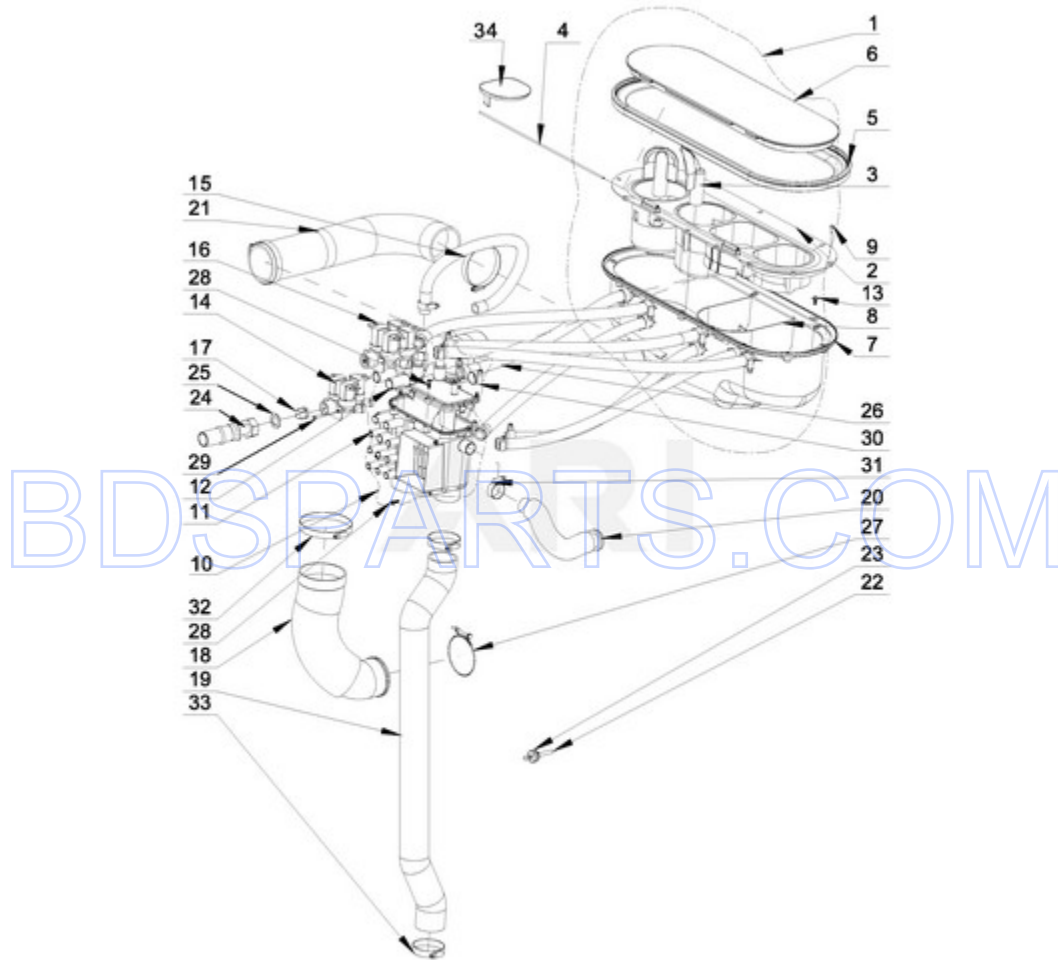

BDS PARTS.COM

BDS PARTS.COM

Ref #	Part #	Description	Qty	Context	Note	MSRP
		FRONT COVER OF HEATING ELEMENT				

BDSPARTS.COM

BDSPARTS.COM

MXR25PDAAS - 07 - WATER INLET PARTS

WATER INLET PARTS

Ref #	Part #	Description	Qty	Context Note	MSRP
30	23001506	HOSE CLAMP (12-22)			
26	23001507	HOSE, INLET			
24	23001523	HOSE, CONNECTION			
15	23001256	HOSE CLAMP (60-80)			
32	23001258	HOSE CLAMP (70-90)			
31	23001262	HOSE CLAMP (20-32)			
29	23002398	BOLT M4X16			
25	23002921	WASHER, FILL HOSE			
17	23002922	FILTER SCREEN			
9	23003782	SCREW			
33	23001750	HOSE CLAMP (40-60)			
22	23003964	TEMPERATURE SENSOR			
13	W10711800	SCREW M4X11			
1	W10714957	CHEMICAL DISPENSER			
2	W10712626	CHEMICAL DISPENSER INSERT			
3	W10712627	SIPHON			
4	W10712628	PIN, HINGE			
5	W10712629	DISPENSER SEAL			
6	W10712630	DISPENSER LID			
7	W10712635	CHEMICAL DISPENSER BASE			
8	W10712637	INSERT, CHEMICAL DISPENSER BASE			
10	W10712640	MIXER - COMPLETE			
11	W10712642	MIXER BODY			
12	W10712644	MIXER LID			
14	W10712646	THREE-WAY VALVE - COMPLETE (3/4")			
16	W10712721	FOUR-WAY VALVE - COMPLETE (3/4")			
18	W10712647	FILLING HOSE			
20	W10726649	HOSE, VENT			
23	W10712713	SEAL RING, TEMPERATURE SENSOR			
27	W10712716	HOSE CLAMP (62-70)			
28	W10712718	BOLT M4X12			
34	W10734787	BLOCK-OFF, DISPENSER CAVITY			
19	W10725475	OVERFLOW TUBE			
21	W10725479	DISPENSER ELBOW - PIPE			