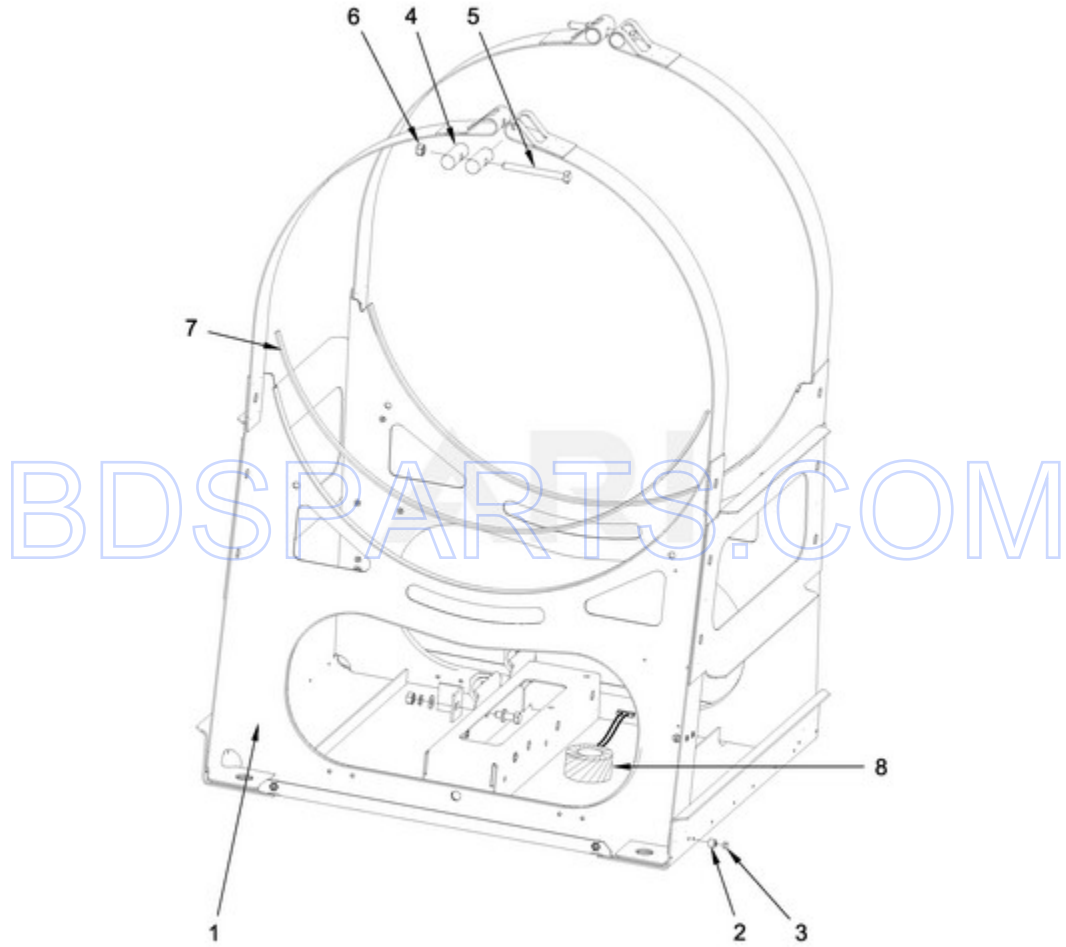

MXR25PDAAS - 02 - FRAME PARTS

FRAME PARTS

06/29/2017

2

Part No. W11160214 Rev. A

Page design © 2004-2017 by ARI Network Services, Inc.

BDSPARTS.COM

Ref #	Part #	Description	Qty	Context	Note	MSRP
6	23001607	NUT M8				
2	W10711787	INSERT, RIVET				
3	W10711789	RIVET W/CRANK (4X16)				
4	W10711702	COVER STRIP PIN				
5	23003064	BOLT M8X80				
7	W10711718	SELF-ADHESIVE FOAM SEAL				
1	W10725148	FRAME				
8	W11159624	TRANSFORMER, STEP UP (120VAC-240VAC)				

BDSPARTS.COM

BDSPARTS.COM

MXR25PDAAS - 03 - CABINET PARTS

CABINET PARTS

Ref #	Part #	Description	Qty	Context	Note	MSRP
NI	N/P	FOLLOWING PARTS NOT ILLUSTRATED				
27	23001007	WASHER				
26	23001009	HOOK, LOCK				
30	23001099	PC BOARD SOCKET				
17	23002461	BOLT M6X16				
31	23002398	BOLT M4X16				
19	23002440	WASHER M6				
18	23003774	WASHER M6 X 4				
NI	23003666	PARTS FOR MAYTAG CONNECT 360, NUT M4				
24	23003114	BOLT M4X8				
28	23004103	HINGE				
32	23002950	WASHER, LOCK M4				
13	23002454	SELF STICKING CABLE CLIP				
10	W10286289	BOLT M6X10				
11	23002167	GROMMET, RUBBER				
20	W10711787	INSERT, RIVET				
21	W10711789	RIVET W/CRANK (4X16)				
33	W10711718	SELF-ADHESIVE FOAM SEAL				
9	W10711800	SCREW M4X11				
12	W10725428	UPPER LID PROP				
14	W10712170	AUTO-UNLOCK MODULE				
15	W10725429	TOP COVER REINFORCEMENT				
16	W10712181	VELCRO FASTENER				
22	W10725437	EDGE PROTECTION				
23	W10712166	VAULT BEZEL				
25	W10712231	LOCK				
29	W10712165	RIVET W/CRANK (8X8)				
34	W10725440	END STOP				
NI	W10712183	WIRING HARNESS, AUTO-UNLOCK MODULE				
NI	W10712243	PARTS FOR MAYTAG CONNECT 360, BOLT M4X12				
1	W10725163	SIDE PANEL - RIGHT (PAINTED)				
1A	W10725169	SIDE PANEL - RIGHT (STAINLESS)				
2	W10725202	SIDE PANEL - LEFT (PAINTED)				
2A	W10725203	SIDE PANEL - LEFT (STAINLESS)				
3	W10725231	FRONT PANEL - COMPLETE COIN METER (STAINLESS)				