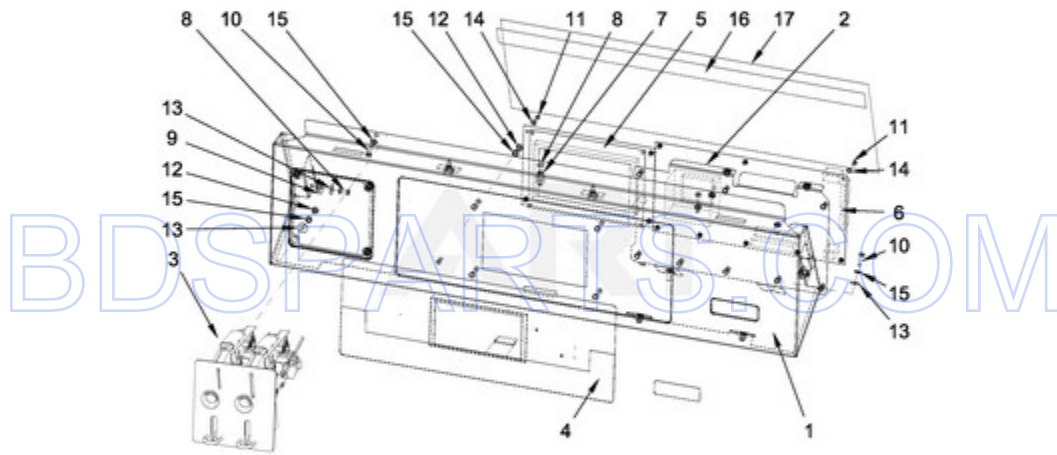

MXR25PDAAS - 04 - CONTROL PANEL PARTS

CONTROL PANEL PARTS

Ref #	Part #	Description	Qty	Context	Note	MSRP
NI	N/P	FOLLOWING PARTS NOT ILLUSTRATED				
13	23001545	WASHER M4				
11	23002869	BOLT M3X6				
12	23003666	NUT M4				
15	23002950	WASHER, LOCK M4				
14	23002865	WASHER, LOCK M4				
16	23004126	DOUBLE-SIDED TAPE				
17	23002877	SHIELD, RAIN				
7	W10711787	INSERT, RIVET				
8	W10711789	RIVET W/CRANK (4X16)				
10	W10712243	BOLT M4X12				
2	W10725459	CONTROL BOARD BRACKET				
3	W10712245	COIN DROP (.25 CENT)				
5	W10712233	DISPLAY BOARD - CPU				
6	W10712234	MAIN CONTROL BOARD MC7				
9	W10725468	LEADING PIN				
NI	W10712236	WIRING HARNESS, MAIN CONTROL TO DISPLAY BOARD				
1	W10725454	CONTROL PANEL				
4	W10725465	KEYPAD MC7 AC (PD)