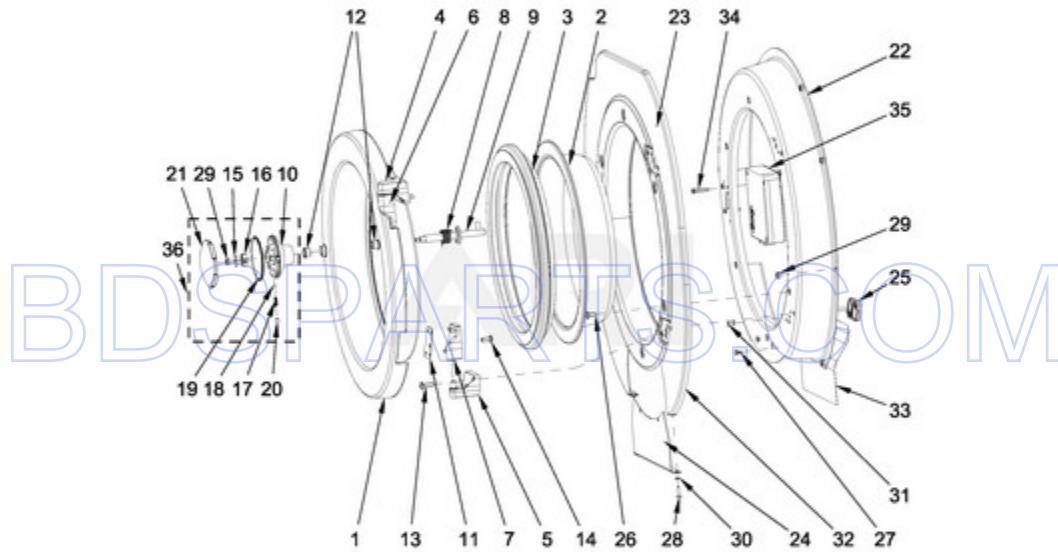

MXR25PDAAS - 06 - DOOR PARTS

DOOR PARTS

06/29/2017

10

Part No. W11160214 Rev. A

Page design © 2004-2017 by ARI Network Services, Inc.

BDSPARTS.COM

Ref #	Part #	Description	Qty	Context	Note	MSRP
NI	N/P	FOLLOWING PARTS NOT ILLUSTRATED				
29	23001310	NUT M6				
28	23002398	BOLT M4X16				
15	23003012	WASHER M6				
32	23004093	RIVET BLIND NUT M4				
30	23002438	WASHER M4.3				
33	23002877	SHIELD, RAIN				
31	W10711789	RIVET W/CRANK (4X16)				
4	W10712306	UPPER HINGE - FIXED				
5	W10712307	LOWER HINGE - FIXED				
6	W10712308	UPPER HINGE				
7	W10712309	LOWER HINGE				
8	W10712314	TORSION SPRING, HANDLE				
9	W10712315	LOCK SHAFT, HANDLE				
10	W10712316	INNER, HANDLE				
11	W10712317	WASHER, HINGE				
12	W10712318	CASING, LOCK SHAFT				
13	W10712319	BOLT M6X25				
14	W10712320	BOLT M6X16				
16	W10712323	LOCATING SEGMENT, HANDLE				
17	W10712328	COMPRESSION SPRING, HANDLE				
18	W10712344	HANDLE BALL				
19	W10712345	DISTINGUISHING RING (BLUE)				
20	W10712347	BOLT M6X6				
21	W10712351	COVER, HANDLE				
25	W10712366	HINGE SUPPORT				
26	W10712367	BOLT M6X14				
27	W10712368	PLASTIC PLUG				
34	W10712370	BOLT M5X25				
35	W10712373	DOOR LOCK				
36	W10712375	HANDLE COMPLETE				
NI	W10712376	WIRING HARNESS, DOOR LOCK				
1	W10712296	DOOR (GREY)				
2	W10712300	DOOR GLASS				
3	W10712304	DOOR SEAL				
22	W10712357	DOOR AND LOCK HOLDER COMPLETE				
23	W10712360	FRONT PANEL				
24	W10712363					

BDS PARTS.COM

BDS PARTS.COM