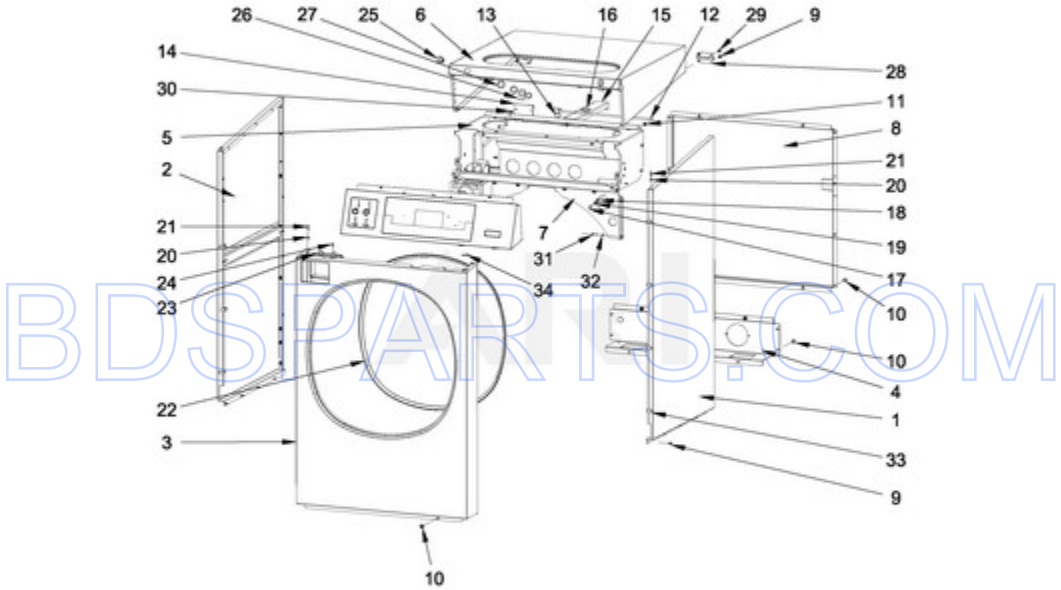

MXR25PDAAS - 02 - FRAME PARTS

FRAME PARTS

06/29/2017

2

Part No. W11160214 Rev. A

Page design © 2004-2017 by ARI Network Services, Inc.

BDSPARTS.COM

Ref #	Part #	Description	Qty	Context	Note	MSRP
6	23001607	NUT M8				
2	W10711787	INSERT, RIVET				
3	W10711789	RIVET W/CRANK (4X16)				
4	W10711702	COVER STRIP PIN				
5	23003064	BOLT M8X80				
7	W10711718	SELF-ADHESIVE FOAM SEAL				
1	W10725148	FRAME				
8	W11159624	TRANSFORMER, STEP UP (120VAC-240VAC)				

BDSPARTS.COM

BDSPARTS.COM

MXR25PDAAS - 03 - CABINET PARTS

CABINET PARTS

Ref #	Part #	Description	Qty	Context	Note	MSRP
NI	N/P	FOLLOWING PARTS NOT ILLUSTRATED				
27	23001007	WASHER				
26	23001009	HOOK, LOCK				
30	23001099	PC BOARD SOCKET				
17	23002461	BOLT M6X16				
31	23002398	BOLT M4X16				
19	23002440	WASHER M6				
18	23003774	WASHER M6 X 4				
NI	23003666	PARTS FOR MAYTAG CONNECT 360, NUT M4				
24	23003114	BOLT M4X8				
28	23004103	HINGE				
32	23002950	WASHER, LOCK M4				
13	23002454	SELF STICKING CABLE CLIP				
10	W10286289	BOLT M6X10				
11	23002167	GROMMET, RUBBER				
20	W10711787	INSERT, RIVET				
21	W10711789	RIVET W/CRANK (4X16)				
33	W10711718	SELF-ADHESIVE FOAM SEAL				
9	W10711800	SCREW M4X11				
12	W10725428	UPPER LID PROP				
14	W10712170	AUTO-UNLOCK MODULE				
15	W10725429	TOP COVER REINFORCEMENT				
16	W10712181	VELCRO FASTENER				
22	W10725437	EDGE PROTECTION				
23	W10712166	VAULT BEZEL				
25	W10712231	LOCK				
29	W10712165	RIVET W/CRANK (8X8)				
34	W10725440	END STOP				
NI	W10712183	WIRING HARNESS, AUTO-UNLOCK MODULE				
NI	W10712243	PARTS FOR MAYTAG CONNECT 360, BOLT M4X12				
1	W10725163	SIDE PANEL - RIGHT (PAINTED)				
1A	W10725169	SIDE PANEL - RIGHT (STAINLESS)				
2	W10725202	SIDE PANEL - LEFT (PAINTED)				
2A	W10725203	SIDE PANEL - LEFT (STAINLESS)				
3	W10725231	FRONT PANEL - COMPLETE COIN METER (STAINLESS)				