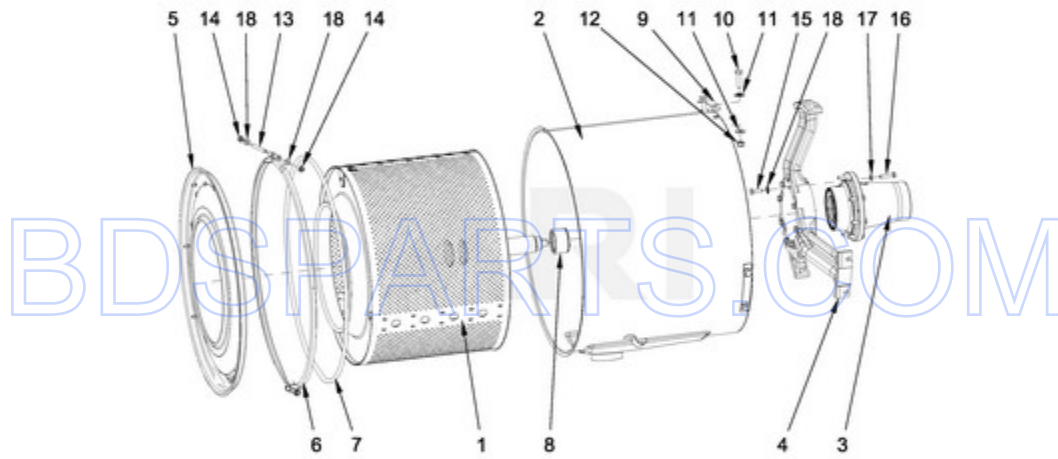

MXR25PDAAS - 10 - DRUM AND TUB PARTS

DRUM AND TUB PARTS

Ref #	Part #	Description	Qty	Context	Note	MSRP
NI	N/P	FOLLOWING PARTS NOT ILLUSTRATED				
16	23003765	BOLT M8X35				
17	23003769	WASHER M8				
12	23001241	NUT M10				
14	23002487	NUT M8				
18	23001608	WASHER M8.4				
13	23002486	BOLT M8				
15	23003419	SCREW M8X24				
11	23002988	WASHER M10				
10	W10304863	BOLT M10X40				
8	W10713945	SEAL SLEEVE				
NI	W10713950	THREAD LOCK				
1	W10725705	DRUM, WASHER - COMPLETE				
2	W10713387	OUTER TUB - COMPLETE				
3	W10714045	TRUNNION - COMPLETE				
4	W10713400	SUPPORT, TUB				
5	W10713407	FRONT TUB PANEL - COMPLETE				
6	W10713411	CLAMP - COMPLETE				
7	W10713414	SEAL D10-2100MM				
9	W10713948	BRACKET, CURVED