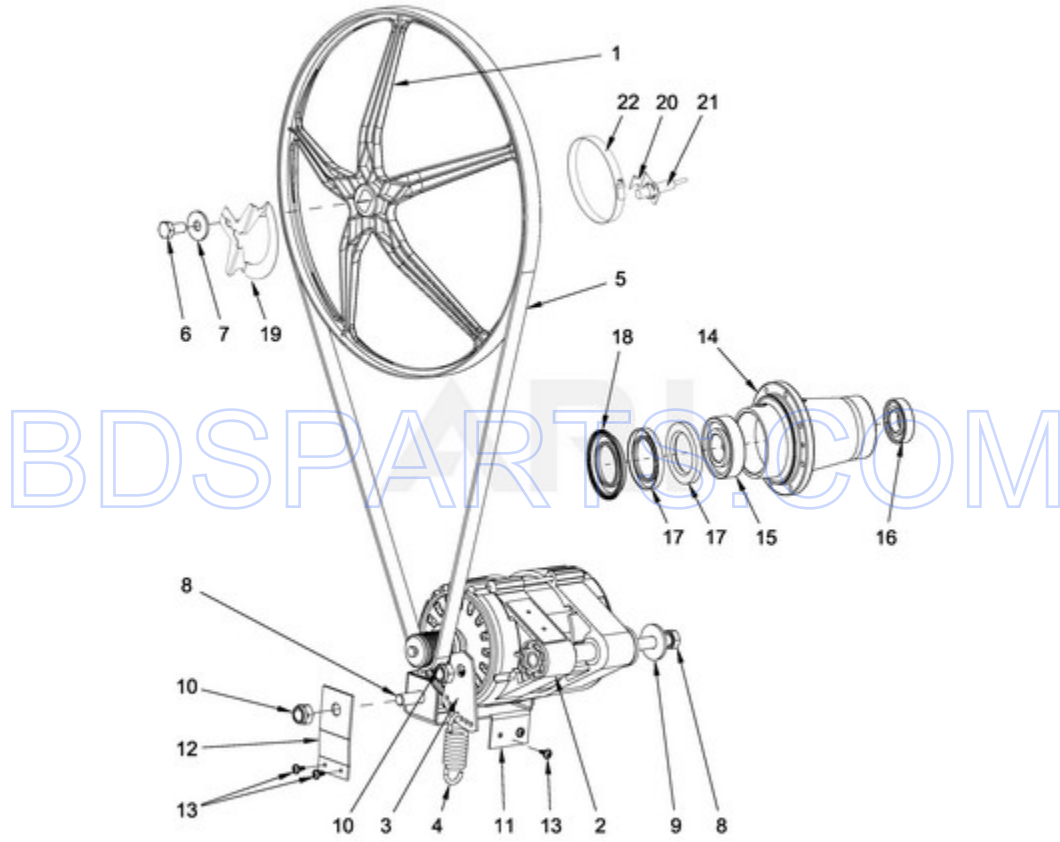

MXR25PDAAS - 11 - DRIVE PARTS

DRIVE PARTS

06/29/2017

20

Part No. W11160214 Rev. A

Page design © 2004-2017 by ARI Network Services, Inc.

BDSPARTS.COM

Ref #	Part #	Description	Qty	Context Note	MSRP
22	23001025	HOSE CLAMP (90-110)			
16	23001232	BEARING (6207)			
1	23004308	V-PULLEY DRUM			
15	23003615	BEARING (6309)			
9	23004146	WASHER M12			
4	23004156	SPRING, TENSION			
6	23002648	BOLT M10X20			
10	W10357141	NUT M12			
7	23004023	WASHER M10			
13	W10711800	SCREW M4X11			
17	W10714022	RING SEAL 65X100X10			
18	W10714025	RING SEAL 65X100/114X9/12			
19	W10747775	PLATE, SPEED SENSOR			
20	W10747779	BRACKET, SPEED SENSOR			
21	W10747780	SPEED SENSOR			
2	W10725742	MOTOR			
3	W10725749	SPRING HOLDER			
5	W10713981	BELT			
8	W10725762	BOLT M12X160			
11	W10725763	MOTOR HOLDER			
12	W10725774	HOLDER			
14	W10714004	BEARING HOUSING