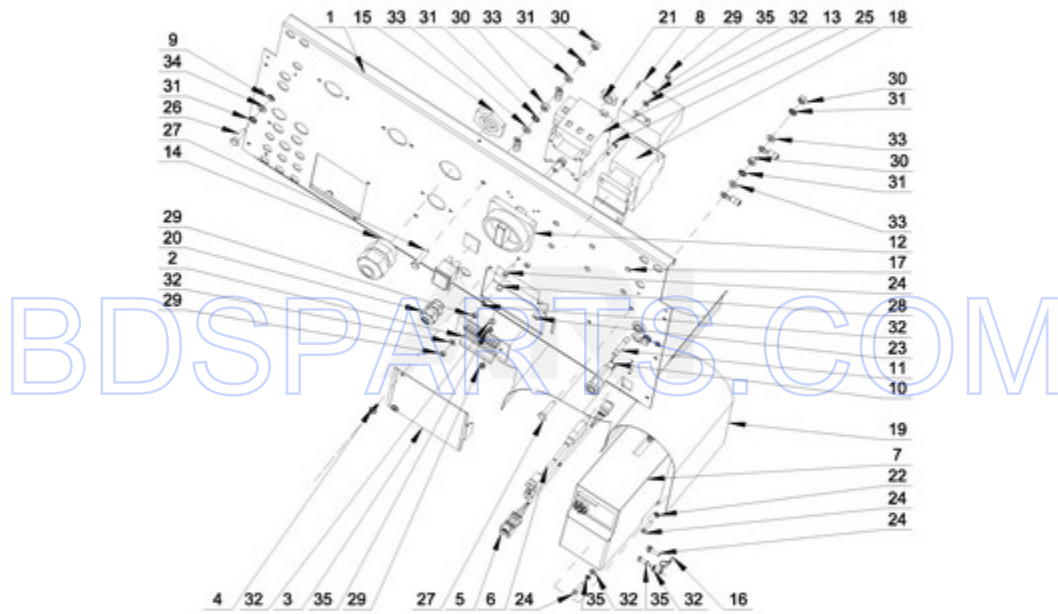

MXR25PDAAS - 09 - REAR PANEL PARTS

REAR PANEL PARTS

Ref #	Part #	Description	Qty	Context	Note	MSRP
NI	N/P	FOLLOWING PARTS NOT ILLUSTRATED				
18	23003750	CONTACTOR LC1 D09M7				
24	23002398	BOLT M4X16				
27	23002806	BOLT M6X25				
10	23002210	FUSE HOLDER (6X32MM)				
26	23002462	BOLT M6X20				
30	23002651	NUT M6				
31	23002425	WASHER, LOCK M6				
33	23003767	WASHER M6.4				
34	23002424	WASHER M6.4				
23	23002473	FOAM CONNECTOR GASKET				
29	23003666	NUT M4				
32	23002438	WASHER M4.3				
22	23002950	WASHER, LOCK M4				
25	23004095	BOLT M4X16				
17	23002362	RIVET W/CRANK (4X7)				
7	W10415734	INVERTER, FREQUENCY				
35	23002400	WASHER M4				
11	23003385	FUSE 1A 6X32				
28	23001682	BOLT M4X8				
12	23003497	MAIN SWITCH KNOB				
13	23003500	MAIN SWITCH 25A				
14	23004494	LARGE STRAIN RELIEF				
15	23004495	LARGE STRAIN RELIEF NUT				
9	23001575	NUT, INSERT M6				
20	23004396	SMALL STRAIN RELIEF M16				
21	23004398	SMALL STRAIN RELIEF NUT M16				
2	W10286355	LED BOARD MC5				
4	W10711800	SCREW M4X11				
2A	W10665043	CABLE, PUMP RELAY BOARD TO LED TERMINAL				
3	W10725522	REAR PANEL, LID				
5	W10713154	CABLE CONNECTOR, RS485				
6	W10713157	CABLE, USB - REAR PANEL CONNECTOR				
8	W10725530	FILTER				
16	W10713152	CABLE CLAMP				
NI	W10725560	WIRING, MAIN				
NI	W10713163