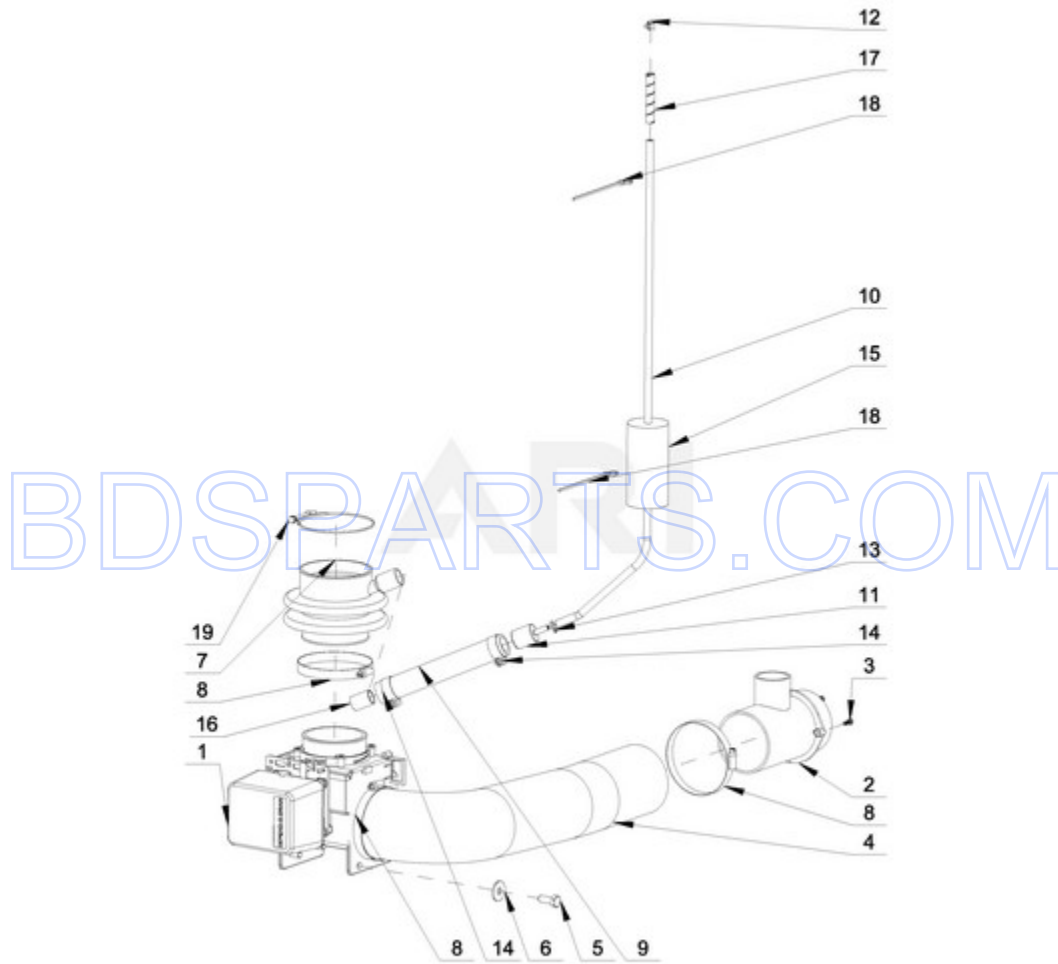

MXR25PDAAS - 08 - DRAIN SYSTEM PARTS

DRAIN SYSTEM PARTS

06/29/2017

14

Part No. W11160214 Rev. A

Page design © 2004-2017 by ARI Network Services, Inc.

BDSPARTS.COM

Ref #	Part #	Description	Qty	Context	Note	MSRP
10	23001252	UPPER HOSE, PRESSURE SWITCH				
13	23001257	CLAMP, CORBIN (A5.5)				
8	23001258	HOSE CLAMP (70-90)				
11	23001260	PRESSURE SWITCH HOSE FITTING				
14	23001262	HOSE CLAMP (20-32)				
6	23002437	WASHER M8				
5	23002475	BOLT M8X20				
9	23001246	LOWER HOSE, PRESSURE SWITCH				
1B	W10357127	DRAIN VALVE (MOTOR ONLY)				
15	23004491	LARGER BUMPER				
3	W10712718	BOLT M4X12				
1	W10712775	DRAIN VALVE - COMPLETE				
1A	W10712776	DRAIN VALVE (CHAMBER)				
2	W10712777	T-CONNECTOR				
4	W10712787	DRAIN ELBOW				
7	W10712797	HOSE				
12	W10712806	SPRING CLAMP				
16	W10712804	HOSE INSERT				
17	W10712803	HOSE PROTECTOR				
18	W10657139	WIRE TIE (130 X 2.6MM)				
19	W10712805	HOSE CLAMP (82-90)				

BDS PARTS.COM

BDS PARTS.COM