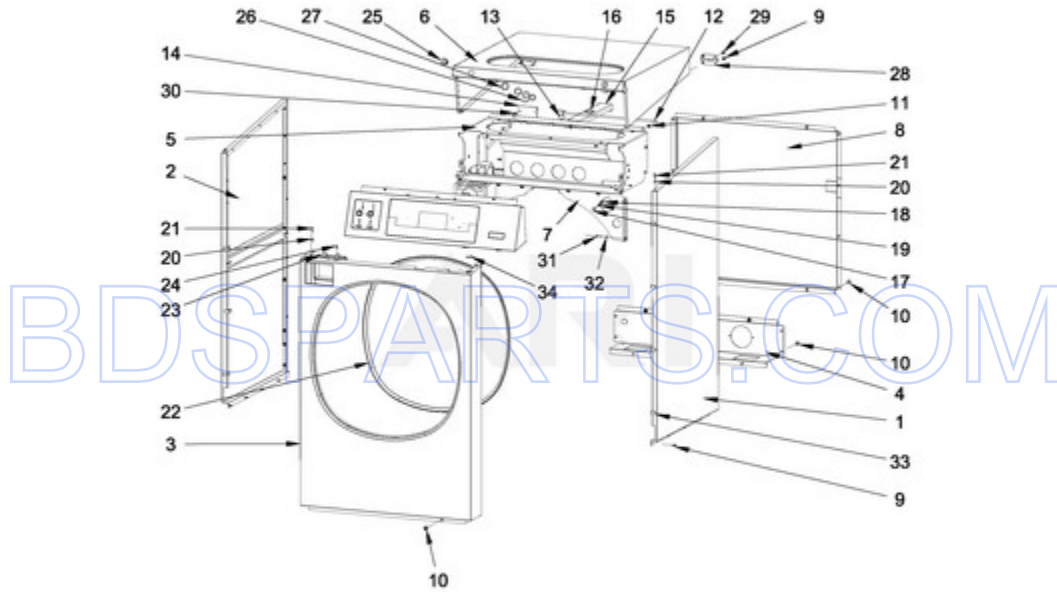

MXR25PDATS - 02 - FRAME PARTS

FRAME PARTS

09/22/2014

2

Part No. W10738309 Rev. A

Page design © 2004-2017 by ARI Network Services, Inc.

BDSPARTS.COM

Ref #	Part #	Description	Qty	Context	Note	MSRP
6	23001607	NUT M8				
2	W10711787	PIN INSERTION				
3	W10711789	RIVET W/CRANK (4X16)				
4	W10711702	COVER STRIP PIN				
5	23003064	BOLT M8X80				
7	W10711718	SELF-ADHESIVE FOAM SEALING				
1	W10725148	FRAME				

BDSPARTS.COM

BDSPARTS.COM

MXR25PDATS - 03 - CABINET PARTS

CABINET PARTS

Ref #	Part #	Description	Qty	Context	Note	MSRP
NI	N/P	FOLLOWING PARTS NOT ILLUSTRATED				
27	23001007	WASHER				
26	23001009	SHORT HOOK				
30	23001099	PC BOARD SOCKET				
17	23002461	BOLT M6X16				
31	23002398	BOLT M4X16				
19	23002440	WASHER M6				
18	23003774	WASHER M6 X 4				
NI	23003666	PARTS FOR MAYTAG CONNECT 360 (NUT M4)				
24	23003114	BOLT M4X8				
28	23004103	HINGE				
32	23002950	WASHER, LOCK M4				
13	23002454	SELF STICKING CABLE CLIP				
10	W10286289	BOLT M6X10				
11	23002167	GROMMET, RUBBER				
20	W10711787	PIN INSERTION				
21	W10711789	RIVET W/CRANK (4X16)				
33	W10711718	SELF-ADHESIVE FOAM SEALING				
9	W10711800	SCREW 4X11				
12	W10725428	UPPER LID PROP				
14	W10712170	MODULE FOR AUTOMATIC DOOR OPENING MC7				
15	W10725429	TOP COVER REINFORCEMENT				
16	W10712181	VELCRO FASTENER				
22	W10725437	EDGE PROTECTION				
23	W10712166	ORNAMENTAL PLATE COIN VAULT				
25	W10712231	LOCK				
29	W10712165	RIVET W/CRANK (8X8)				
34	W10725440	END STOP				
NI	W10712183	WIRING AUM - POWER SUPPLY				
NI	W10712243	PARTS FOR MAYTAG CONNECT 360 (BOLT M4X12)				
1	W10725163	SIDE PANEL - RIGHT (PAINTED)				
1A	W10725169	SIDE PANEL - RIGHT (STAINLESS)				
2	W10725202	SIDE PANEL - LEFT (PAINTED)				
2A	W10725203	SIDE PANEL - LEFT (STAINLESS)				
3	W10725231	FRONT PANEL - COMPLETE COIN METER (STAINLESS)				