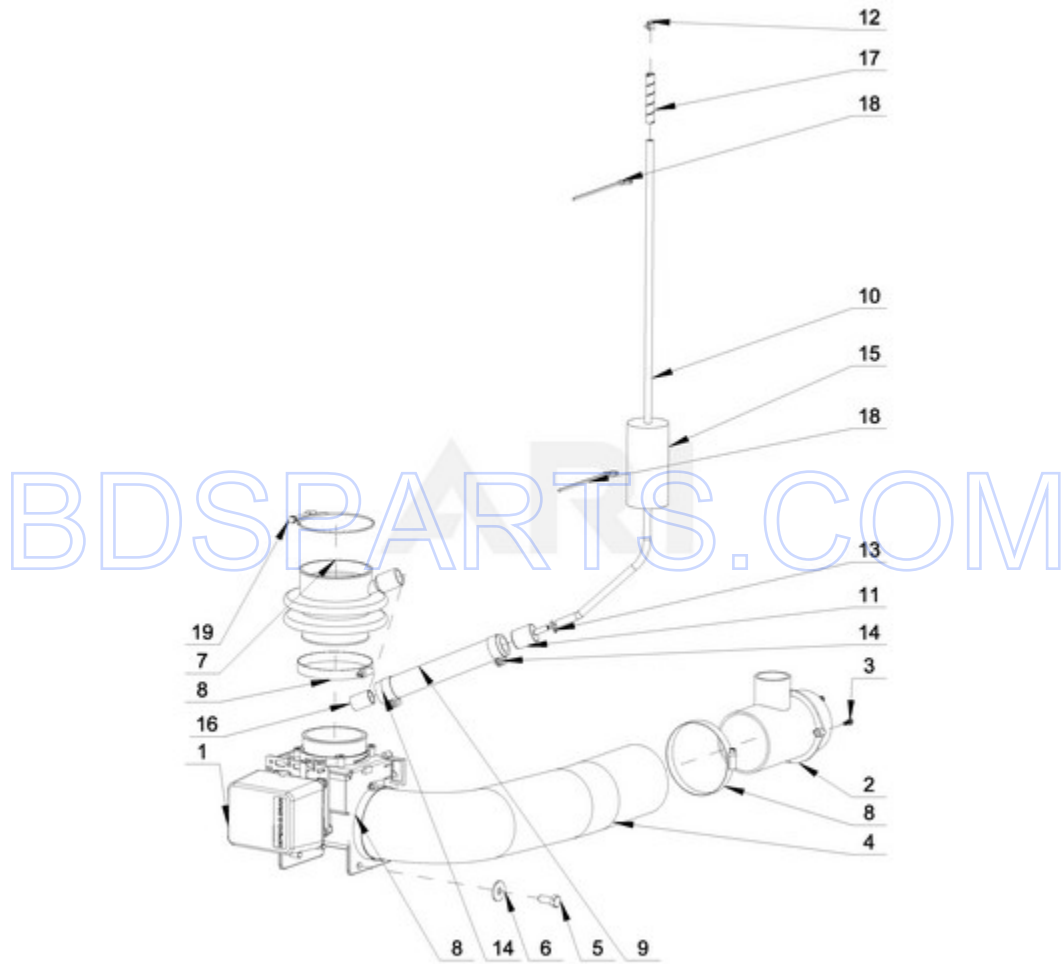

MXR25PDATS - 08 - DRAIN SYSTEM PARTS

DRAIN SYSTEM PARTS

09/22/2014

14

Part No. W10738309 Rev. A

Page design © 2004-2017 by ARI Network Services, Inc.

BDSPARTS.COM

Ref #	Part #	Description	Qty	Context	Note	MSRP
10	23001252	UPPER HOSE, PRESSURE SWITCH				
13	23001257	CLAMP, CORBIN (A5.5)				
8	23001258	HOSE CLAMP (70-90)				
11	23001260	PRESSURE SWITCH HOSE FITTING				
14	23001262	HOSE CLAMP (20-32)				
6	23002437	WASHER M8				
5	23002475	BOLT M8X20				
9	23001246	LOWER HOSE, PRESSURE SWITCH				
1B	W10357127	DRAIN VALVE (MOTOR ONLY)				
15	23004491	LARGER BUMPER				
3	W10712718	BOLT 4X12				
1	W10712775	DRAIN VALVE - COMPLETE				
1A	W10712776	DRAIN VALVE (CHAMBER)				
2	W10712777	T-CONNECTOR				
4	W10712787	DRAIN ELBOW				
7	W10712797	DRAIN HOSE PIPE				
12	W10712806	SPRING CLAMP				
16	W10712804	BRACING TUBE				
17	W10712803	SPIRAL TUBE				
18	W10657139	BINDING STRIP (130 X 2.6MM)				
19	W10712805	HOSE CLAMP (82-90)