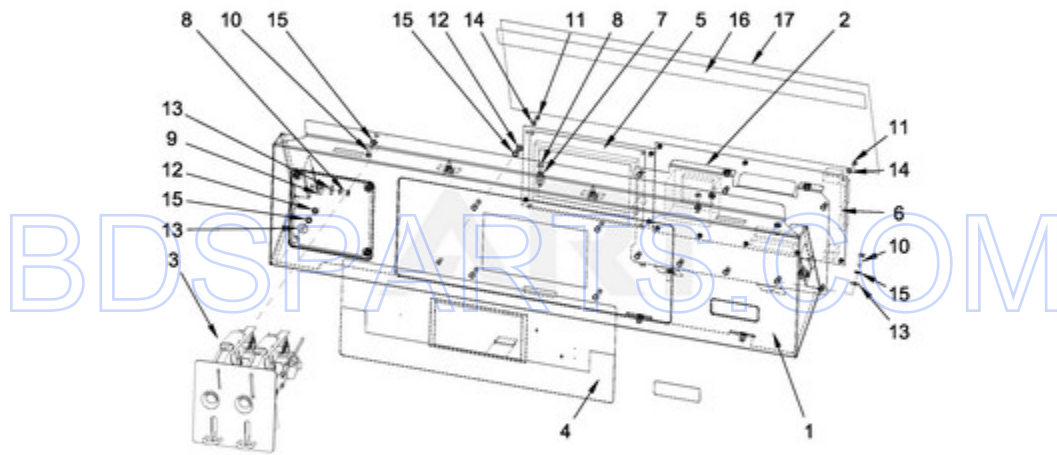

MXR25PDATS - 04 - CONTROL PANEL PARTS

CONTROL PANEL PARTS

Ref #	Part #	Description	Qty	Context	Note	MSRP
NI	N/P	FOLLOWING PARTS NOT ILLUSTRATED				
13	23001545	WASHER M4				
11	23002869	BOLT M3X6				
12	23003666	NUT M4				
15	23002950	WASHER, LOCK M4				
14	23002865	WASHER, LOCK M4				
16	23004126	DOUBLE-SIDED TAPE				
17	23002877	SHIELD, RAIN				
7	W10711787	PIN INSERTION				
8	W10711789	RIVET W/CRANK (4X16)				
10	W10712243	BOLT M4X12				
2	W10725459	CONTROL BOARD BRACKET				
3	W10712245	COIN DROP (.25 CENT)				
5	W10712233	CONTROL BOARD - CPU				
6	W10712234	CONTROL BOARD - POWER SUPPLY				
9	W10725468	LEADING PIN				
NI	W10712236	CABLE, CPU - POWER SUPPLY				
1	W10725454	CONTROL PANEL				
4	W10725465	KEYPAD MC7 AC (PD)