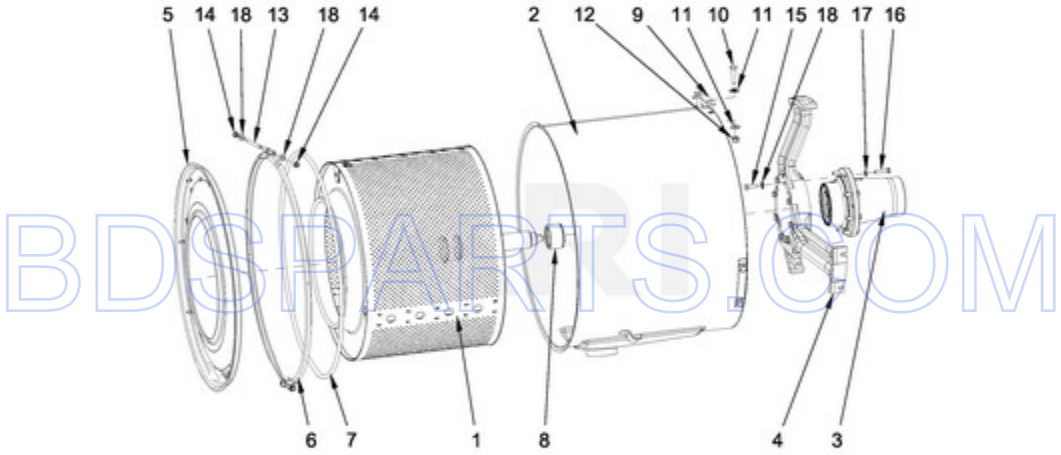

MXR25PDATS - 10 - DRUM AND TUB PARTS

DRUM AND TUB PARTS

Ref #	Part #	Description	Qty	Context	Note	MSRP
NI	N/P	FOLLOWING PARTS NOT ILLUSTRATED				
16	23003765	BOLT M8X35				
17	23003769	WASHER M8				
12	23001241	NUT M10				
14	23002487	NUT M8				
18	23001608	WASHER M8.4				
13	23002486	BOLT M8				
15	23003419	SCREW M8X24				
11	23002988	WASHER M10				
10	W10304863	BOLT M10X40				
8	W10713945	SEALING SLEEVE				
NI	W10713950	SCREW LOCK				
1	W10725705	DRUM, WASHER - COMPLETE				
2	W10713387	EXTERNAL TUB - COMPLETE, ELECTRICAL HEATING				
3	W10714045	TRUNNION - COMPLETE				
4	W10713400	SUPPORT, TUB				
5	W10713407	FRONT TUB PANEL - COMPLETE				
6	W10713411	CLAMP - COMPLETE				
7	W10713414	SEAL D10-2100MM				
9	W10713948	WASHER, CROSS PIECE