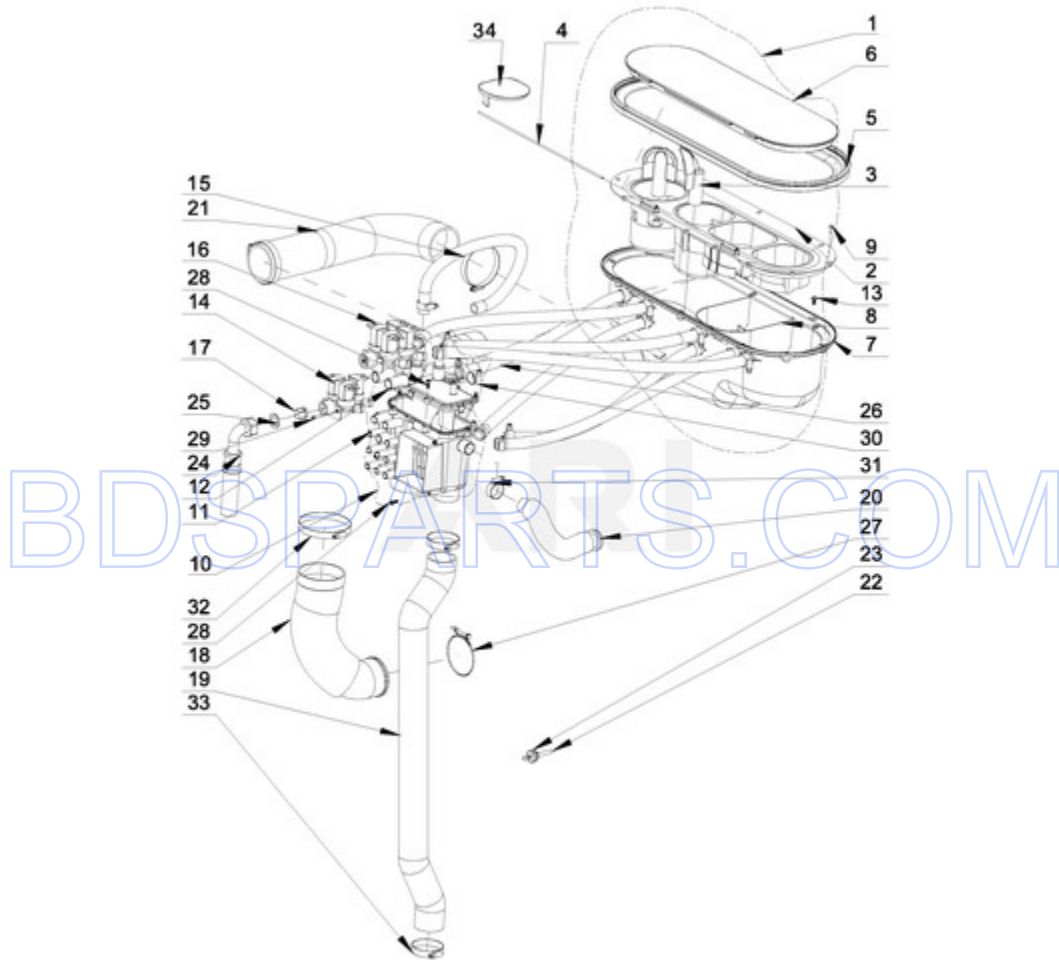

MXR25PDATS - 02 - FRAME PARTS

FRAME PARTS

09/22/2014

2

Part No. W10738309 Rev. A

Page design © 2004-2017 by ARI Network Services, Inc.

BDSPARTS.COM

Ref #	Part #	Description	Qty	Context	Note	MSRP
6	23001607	NUT M8				
2	W10711787	PIN INSERTION				
3	W10711789	RIVET W/CRANK (4X16)				
4	W10711702	COVER STRIP PIN				
5	23003064	BOLT M8X80				
7	W10711718	SELF-ADHESIVE FOAM SEALING				
1	W10725148	FRAME				

BDSPARTS.COM

Ref #	Part #	Description	Qty	Context	Note	MSRP
NI	N/P	FOLLOWING PARTS NOT ILLUSTRATED				
29	23001310	NUT M6				
28	23002398	BOLT M4X16				
15	23003012	WASHER M6				
32	23004093	RIVET BLIND NUT M4				
30	23002438	WASHER M4.3				
33	23002877	SHIELD, RAIN				
31	W10711789	RIVET W/CRANK (4X16)				
4	W10712306	UPPER HINGE - FIXED				
5	W10712307	LOWER HINGE - FIXED				
6	W10712308	UPPER HINGE				
7	W10712309	LOWER HINGE				
8	W10712314	TORSION SPRING, HANDLE				
9	W10712315	LOCK SHAFT, HANDLE				
10	W10712316	INNER, HANDLE				
11	W10712317	WASHER, HINGE				
12	W10712318	CASING, LOCK SHAFT				
13	W10712319	BOLT M6X25				
14	W10712320	BOLT M6X16				
16	W10712323	LOCATING SEGMENT, HANDLE				
17	W10712328	COMPRESSION SPRING, HANDLE				
18	W10712344	HANDLE BALL				
19	W10712345	DISTINGUISHING RING (BLUE)				
20	W10712347	BOLT M6X6				
21	W10712351	COVER, HANDLE				
25	W10712366	HINGE SUPPORT				
26	W10712367	BOLT M6X14				
27	W10712368	PLASTIC PLUG				
34	W10712370	BOLT M5X25				
35	W10712373	DOOR LOCK				
36	W10712375	HANDLE COMPLETE				
NI	W10712376	WIRING HARNESS, DOOR LOCK				
1	W10712296	DOOR (GREY)				
2	W10712300	DOOR GLASS				
3	W10712304	DOOR SEAL				
22	W10712357	DOOR AND LOCK HOLDER COMPLETE				
23	W10712360	FRONT PANEL				
24	W10712363					

BDS PARTS.COM

BDS PARTS.COM

Ref #	Part #	Description	Qty	Context	Note	MSRP
		FRONT COVER OF HEATING ELEMENT				

BDSPARTS.COM

BDSPARTS.COM

MXR25PDATS - 07 - WATER INLET PARTS

WATER INLET PARTS

09/22/2014