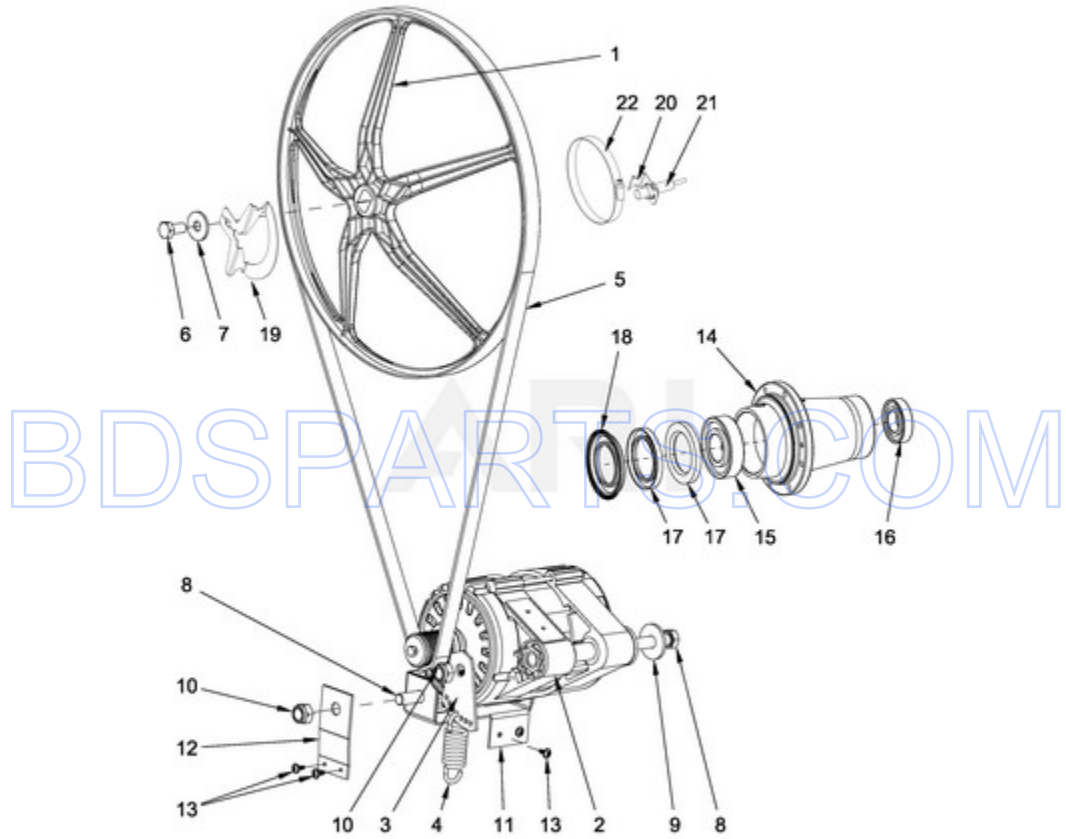

BDSPARTS.COM

BDSPARTS.COM

MXR25PDATS - 10 - DRUM AND TUB PARTS

DRUM AND TUB PARTS

Ref #	Part #	Description	Qty	Context	Note	MSRP
NI	N/P	FOLLOWING PARTS NOT ILLUSTRATED				
16	23003765	BOLT M8X35				
17	23003769	WASHER M8				
12	23001241	NUT M10				
14	23002487	NUT M8				
18	23001608	WASHER M8.4				
13	23002486	BOLT M8				
15	23003419	SCREW M8X24				
11	23002988	WASHER M10				
10	W10304863	BOLT M10X40				
8	W10713945	SEALING SLEEVE				
NI	W10713950	SCREW LOCK				
1	W10725705	DRUM, WASHER - COMPLETE				
2	W10713387	EXTERNAL TUB - COMPLETE, ELECTRICAL HEATING				
3	W10714045	TRUNNION - COMPLETE				
4	W10713400	SUPPORT, TUB				
5	W10713407	FRONT TUB PANEL - COMPLETE				
6	W10713411	CLAMP - COMPLETE				
7	W10713414	SEAL D10-2100MM				
9	W10713948	WASHER, CROSS PIECE				

MXR25PNATS - 11 - DRIVE PARTS

DRIVE PARTS

10/22/2014

20

Part No. W10755090 Rev. A

Page design © 2004-2017 by ARI Network Services, Inc.

BDSPARTS.COM

Ref #	Part #	Description	Qty	Context Note	MSRP
22	23001025	HOSE CLAMP (90-110)			
16	23001232	BEARING (6207)			
1	23004308	V-PULLEY DRUM			
15	23003615	BEARING (6309)			
9	23004146	WASHER 12			
4	23004156	SPRING, TENSION			
6	23002648	BOLT M10X20			
10	W10357141	NUT M12			
7	23004023	WASHER M10			
13	W10711800	SCREW 4X11			
17	W10714022	RING SEAL 65X100X10			
18	W10714025	RING SEAL 65X100/114X9/12			
19	W10747775	PLATE, SPEED SENSOR			
20	W10747779	BRACKET, SPEED SENSOR			
21	W10747780	SPEED SENSOR			
2	W10725742	MOTOR			
3	W10725749	SPRING HOLDER			
5	W10713981	BELT			
8	W10725762	BOLT M12X160			
11	W10725763	MOTOR HOLDER			
12	W10725774	HOLDER			
14	W10714004	BEARING HOUSING			