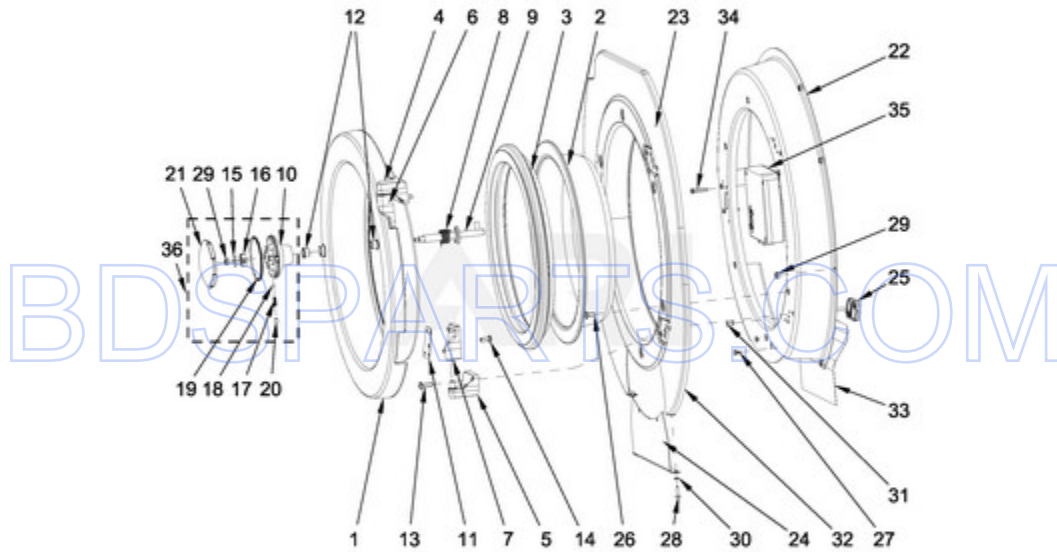

MXR25PNAAS - 06 - DOOR PARTS

DOOR PARTS

06/30/2017

10

Part No. W11160317 Rev. A

Page design © 2004-2017 by ARI Network Services, Inc.

BDSPARTS.COM

Ref #	Part #	Description	Qty	Context	Note	MSRP
NI	N/P	FOLLOWING PARTS NOT ILLUSTRATED				
29	23001310	NUT M6				
28	23002398	BOLT M4X16				
15	23003012	WASHER M6				
32	23004093	RIVET BLIND NUT M4				
30	23002438	WASHER M4.3				
33	23002877	SHIELD, RAIN				
31	W10711789	RIVET W/CRANK (4X16)				
4	W10712306	UPPER HINGE - FIXED				
5	W10712307	LOWER HINGE - FIXED				
6	W10712308	UPPER HINGE				
7	W10712309	LOWER HINGE				
8	W10712314	TORSION SPRING, HANDLE				
9	W10712315	LOCK SHAFT, HANDLE				
10	W10712316	INNER, HANDLE				
11	W10712317	WASHER, HINGE				
12	W10712318	CASING, LOCK SHAFT				
13	W10712319	BOLT M6X25				
14	W10712320	BOLT M6X16				
16	W10712323	LOCATING SEGMENT, HANDLE				
17	W10712328	COMPRESSION SPRING, HANDLE				
18	W10712344	HANDLE BALL				
19	W10712345	DISTINGUISHING RING (BLUE)				
20	W10712347	BOLT M6X6				
21	W10712351	COVER, HANDLE				
25	W10712366	HINGE SUPPORT				
26	W10712367	BOLT M6X14				
27	W10712368	PLASTIC PLUG				
34	W10712370	BOLT M5X25				
35	W10712373	DOOR LOCK				
36	W10712375	HANDLE COMPLETE				
NI	W10712376	WIRING HARNESS, DOOR LOCK				
1	W10712296	DOOR (GREY)				
2	W10712300	DOOR GLASS				
3	W10712304	DOOR SEAL				
22	W10712357	DOOR AND LOCK HOLDER COMPLETE				
23	W10712360	FRONT PANEL				
24	W10712363					

BDS PARTS.COM

BDS PARTS.COM