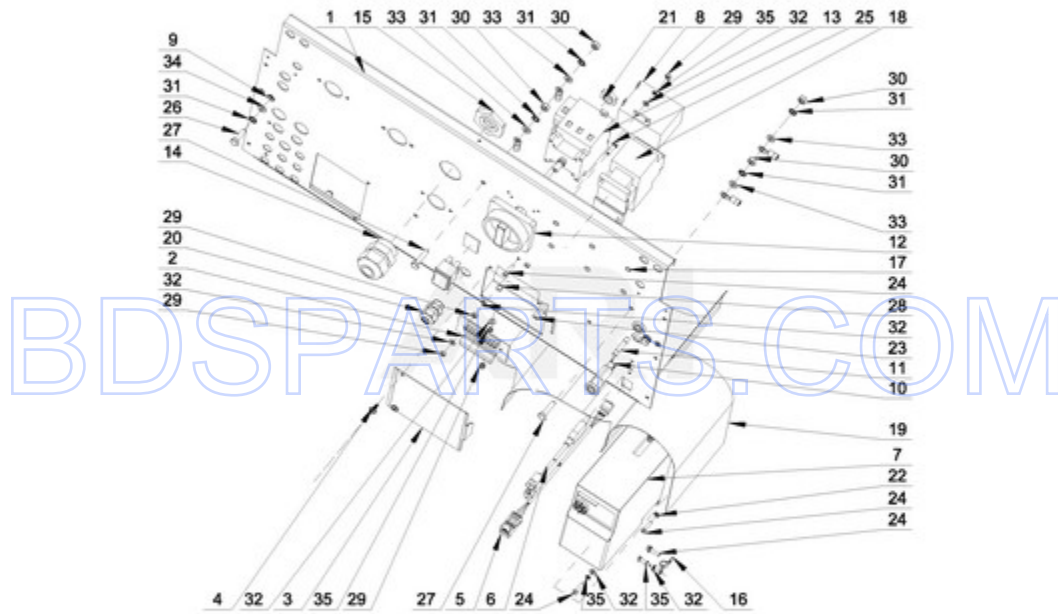

MXR25PDATS - 09 - REAR PANEL PARTS

REAR PANEL PARTS

Ref #	Part #	Description	Qty	Context	Note	MSRP
NI	N/P	FOLLOWING PARTS NOT ILLUSTRATED				
18	23003750	CONTACTOR, FREQUENCY INVERTER				
24	23002398	BOLT M4X16				
27	23002806	BOLT M6X25				
10	23002210	FUSE HOLDER (6X32MM)				
26	23002462	BOLT M6X20				
30	23002651	NUT M6				
31	23002425	WASHER, LOCK M6				
33	23003767	WASHER M6.4				
34	23002424	WASHER M6.4				
23	23002473	FOAM CONNECTOR GASKET				
29	23003666	NUT M4				
32	23002438	WASHER M4.3				
22	23002950	WASHER, LOCK M4				
25	23004095	BOLT M4X16				
17	23002362	RIVET W/CRANK (4X7)				
7	W10415734	INVERTER, FREQUENCY				
35	23002400	WASHER M4				
11	23003385	FUSE 1A 6X32				
28	23001682	BOLT M4X8				
12	23003497	MAIN SWITCH KNOB				
13	23003500	MAIN SWITCH 25A				
14	23004494	LARGE STRAIN RELIEF				
15	23004495	LARGE STRAIN RELIEF NUT				
9	23001575	NUT, INSERT M6				
20	23004396	SMALL STRAIN RELIEF M16				
21	23004398	SMALL STRAIN RELIEF NUT M16				
2	W10286355	SIGNAL BOARD MC5				
4	W10711800	SCREW 4X11				
2A	W10665043	CABLE, PUMP RELAY BOARD TO LED TERMINAL				
3	W10725522	REAR PANEL, LID				
5	W10713154	CABLE, RS485 CONNECTORS				
6	W10713157	CABLE, USB - REAR PANEL CONNECTION				
8	W10725530	FILTER				
16	W10713152	CABLE CLAMP				
NI	W10725560	WIRING, MAIN