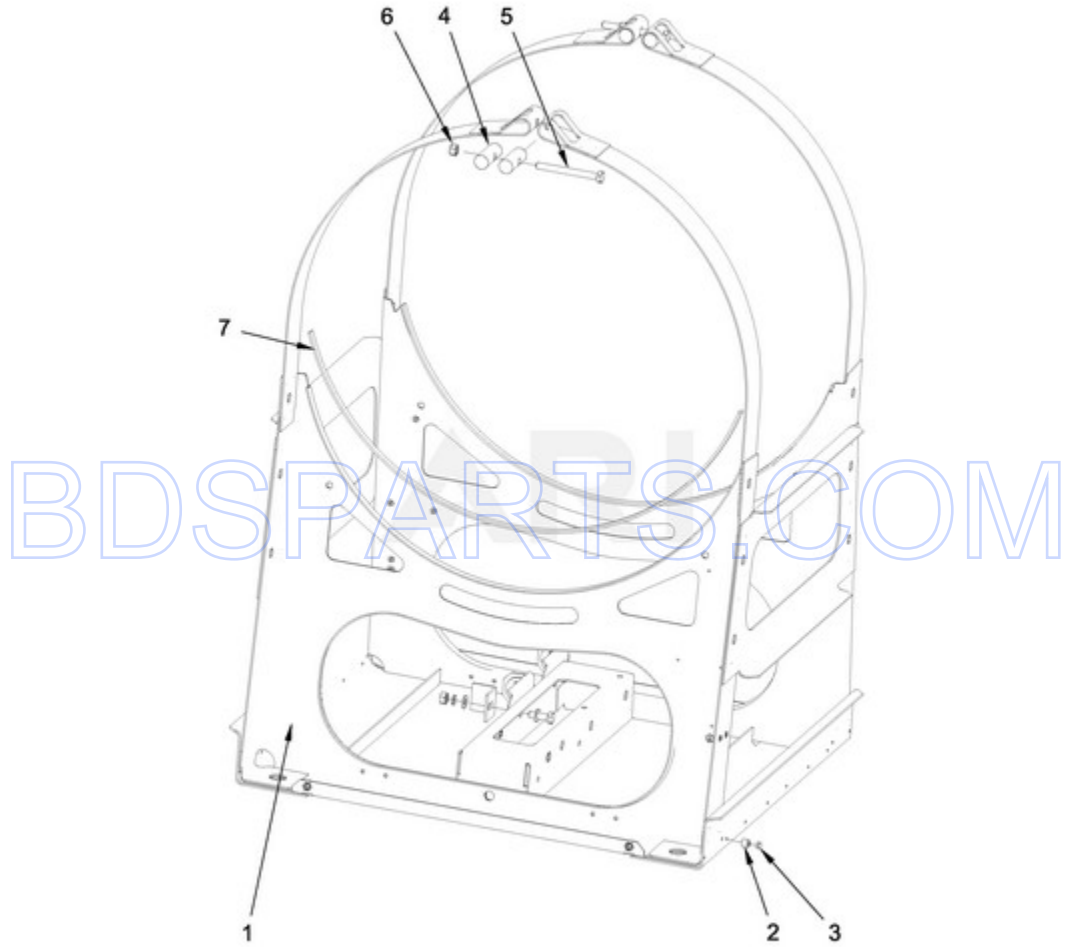

MXR25PDATS - 02 - FRAME PARTS

FRAME PARTS

09/22/2014

2

Part No. W10738309 Rev. A

Page design © 2004-2017 by ARI Network Services, Inc.

BDSPARTS.COM

Ref #	Part #	Description	Qty	Context	Note	MSRP
6	23001607	NUT M8				
2	W10711787	PIN INSERTION				
3	W10711789	RIVET W/CRANK (4X16)				
4	W10711702	COVER STRIP PIN				
5	23003064	BOLT M8X80				
7	W10711718	SELF-ADHESIVE FOAM SEALING				
1	W10725148	FRAME				

BDSPARTS.COM

BDSPARTS.COM

MXR25PDATS - 03 - CABINET PARTS

CABINET PARTS

Ref #	Part #	Description	Qty	Context	Note	MSRP
NI	N/P	FOLLOWING PARTS NOT ILLUSTRATED				
27	23001007	WASHER				
26	23001009	SHORT HOOK				
30	23001099	PC BOARD SOCKET				
17	23002461	BOLT M6X16				
31	23002398	BOLT M4X16				
19	23002440	WASHER M6				
18	23003774	WASHER M6 X 4				
NI	23003666	PARTS FOR MAYTAG CONNECT 360 (NUT M4)				
24	23003114	BOLT M4X8				
28	23004103	HINGE				
32	23002950	WASHER, LOCK M4				
13	23002454	SELF STICKING CABLE CLIP				
10	W10286289	BOLT M6X10				
11	23002167	GROMMET, RUBBER				
20	W10711787	PIN INSERTION				
21	W10711789	RIVET W/CRANK (4X16)				
33	W10711718	SELF-ADHESIVE FOAM SEALING				
9	W10711800	SCREW 4X11				
12	W10725428	UPPER LID PROP				
14	W10712170	MODULE FOR AUTOMATIC DOOR OPENING MC7				
15	W10725429	TOP COVER REINFORCEMENT				
16	W10712181	VELCRO FASTENER				
22	W10725437	EDGE PROTECTION				
23	W10712166	ORNAMENTAL PLATE COIN VAULT				
25	W10712231	LOCK				
29	W10712165	RIVET W/CRANK (8X8)				
34	W10725440	END STOP				
NI	W10712183	WIRING AUM - POWER SUPPLY				
NI	W10712243	PARTS FOR MAYTAG CONNECT 360 (BOLT M4X12)				
1	W10725163	SIDE PANEL - RIGHT (PAINTED)				
1A	W10725169	SIDE PANEL - RIGHT (STAINLESS)				
2	W10725202	SIDE PANEL - LEFT (PAINTED)				
2A	W10725203	SIDE PANEL - LEFT (STAINLESS)				
3	W10725231	FRONT PANEL - COMPLETE COIN METER (STAINLESS)				