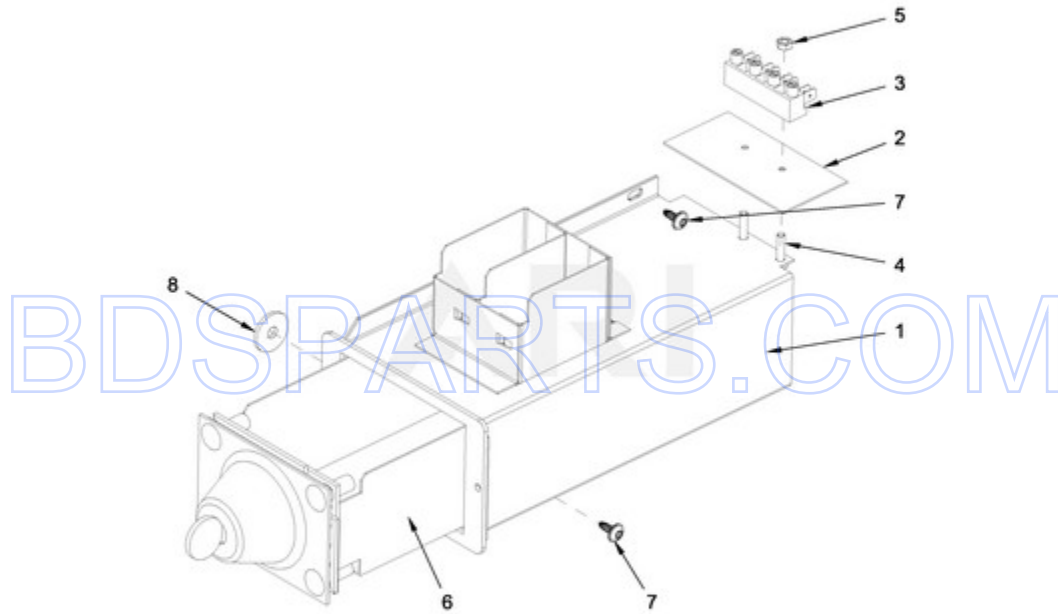

MXR25PDATS - 05 - COIN VAULT PARTS

COIN VAULT PARTS

09/22/2014

8

Part No. W10738309 Rev. A

Page design © 2004-2017 by ARI Network Services, Inc.

BDSPARTS.COM

Ref #	Part #	Description	Qty	Context	Note	MSRP
3	23001113	TERMINAL BLOCK				
2	23001115	TERMINAL BLOCK INSULATION				
5	23003666	NUT M4				
6	23003656	SWITCH, COINBOX				
4	23004095	BOLT M4X16				
7	W10711800	SCREW 4X11				
1	W10725469	COIN VAULT				
8	W10431220	WASHER				

BDSPARTS.COM

BDSPARTS.COM