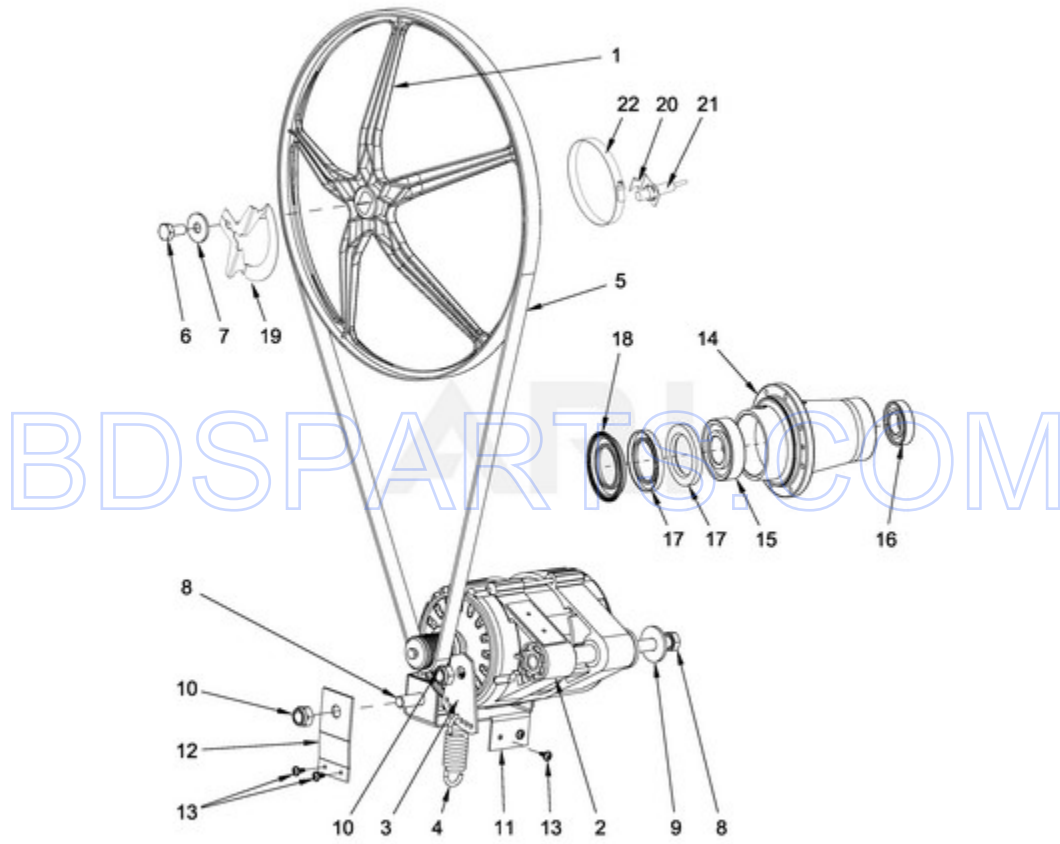

MXR25PNAAS - 11 - DRIVE PARTS

DRIVE PARTS

06/30/2017

20

Part No. W11160317 Rev. A

Page design © 2004-2017 by ARI Network Services, Inc.

BDSPARTS.COM

Ref #	Part #	Description	Qty	Context	MSRP
22	23001025	HOSE CLAMP (90-110)			
16	23001232	BEARING (6207)			
1	23004308	V-PULLEY DRUM			
15	23003615	BEARING (6309)			
9	23004146	WASHER M12			
4	23004156	SPRING, TENSION			
6	23002648	BOLT M10X20			
10	W10357141	NUT M12			
7	23004023	WASHER M10			
13	W10711800	SCREW M4X11			
17	W10714022	RING SEAL 65X100X10			
18	W10714025	RING SEAL 65X100/114X9/12			
19	W10747775	PLATE, SPEED SENSOR			
20	W10747779	BRACKET, SPEED SENSOR			
21	W10747780	SPEED SENSOR			
2	W10725742	MOTOR			
3	W10725749	SPRING HOLDER			
5	W10713981	BELT			
8	W10725762	BOLT M12X160			
11	W10725763	MOTOR HOLDER			
12	W10725774	HOLDER			
14	W10714004	BEARING HOUSING			

BDS PARTS.COM

BDS PARTS.COM