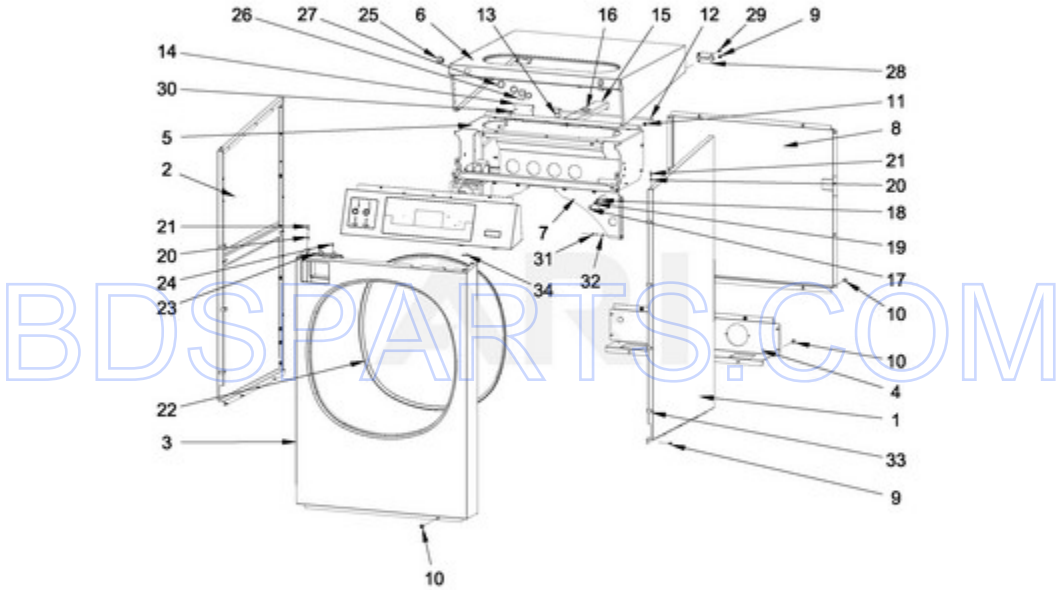

MXR25PNAAS - 02 - FRAME PARTS

FRAME PARTS

06/30/2017

2

Part No. W11160317 Rev. A

Page design © 2004-2017 by ARI Network Services, Inc.

BDSPARTS.COM

Ref #	Part #	Description	Qty	Context	Note	MSRP
6	23001607	NUT M8				
2	W10711787	INSERT, RIVET				
3	W10711789	RIVET W/CRANK (4X16)				
4	W10711702	COVER STRIP PIN				
5	23003064	BOLT M8X80				
7	W10711718	SELF-ADHESIVE FOAM SEAL				
1	W10725148	FRAME				
8	W11159624	TRANSFORMER, STEP UP (120VAC-240VAC)				

BDSPARTS.COM

BDSPARTS.COM

MXR25PNAAS - 03 - CABINET PARTS

CABINET PARTS

Ref #	Part #	Description	Qty	Context	Note	MSRP
NI	N/P	FOLLOWING PARTS NOT ILLUSTRATED				
27	23001007	WASHER				
26	23001009	HOOK, LOCK				
30	23001099	PC BOARD SOCKET				
17	23002461	BOLT M6X16				
31	23002398	BOLT M4X16				
19	23002440	WASHER M6				
18	23003774	WASHER M6 X 4				
NI	23003666	PARTS FOR MAYTAG CONNECT 360, NUT M4				
24	23003114	BOLT M4X8				
28	23004103	HINGE				
32	23002950	WASHER, LOCK M4				
13	23002454	SELF STICKING CABLE CLIP				
10	W10286289	BOLT M6X10				
11	23002167	GROMMET, RUBBER				
20	W10711787	INSERT, RIVET				
21	W10711789	RIVET W/CRANK (4X16)				
33	W10711718	SELF-ADHESIVE FOAM SEAL				
9	W10711800	SCREW M4X11				
12	W10725428	UPPER LID PROP				
14	W10712170	AUTO-UNLOCK MODULE				
15	W10725429	TOP COVER REINFORCEMENT				
16	W10712181	VELCRO FASTENER				
22	W10725437	EDGE PROTECTION				
23	W10712166	VAULT BEZEL				
25	W10712231	LOCK				
29	W10712165	RIVET W/CRANK (8X8)				
34	W10725440	END STOP				
NI	W10712183	WIRING HARNESS, AUTO-UNLOCK MODULE				
NI	W10712243	PARTS FOR MAYTAG CONNECT 360, BOLT M4X12				
1	W10725163	SIDE PANEL - RIGHT (PAINTED)				
1A	W10725169	SIDE PANEL - RIGHT (STAINLESS)				
2	W10725202	SIDE PANEL - LEFT (PAINTED)				
2A	W10725203	SIDE PANEL - LEFT (STAINLESS)				
4	W10725235	REAR COVER - LOWER, COMPLETE				
5	W10725239	PANEL HOLDER COMPLETE				