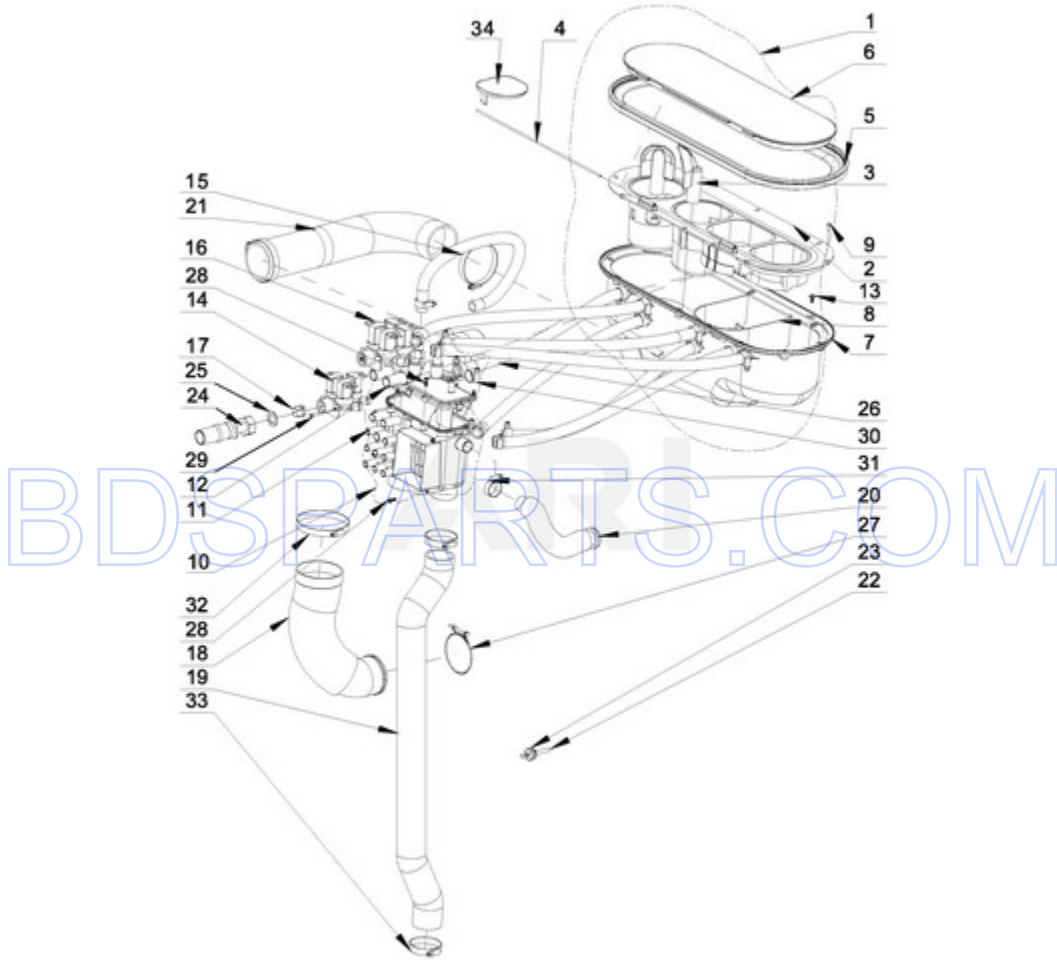

BDSPARTS.COM

Ref #	Part #	Description	Qty	Context Note
NI	N/P	FOLLOWING PARTS NOT ILLUSTRATED		
29	23001310	NUT M6		
28	23002398	BOLT M4X16		
15	23003012	WASHER M6		
32	23004093	RIVET BLIND NUT M4		
30	23002438	WASHER M4.3		
33	23002877	SHIELD, RAIN		
31	W10711789	RIVET W/CRANK (4X16)		
4	W10712306	UPPER HINGE - FIXED		
5	W10712307	LOWER HINGE - FIXED		
6	W10712308	UPPER HINGE		
7	W10712309	LOWER HINGE		
8	W10712314	TORSION SPRING, HANDLE		
9	W10712315	LOCK SHAFT, HANDLE		
10	W10712316	INNER, HANDLE		
11	W10712317	WASHER, HINGE		
12	W10712318	CASING, LOCK SHAFT		
13	W10712319	BOLT M6X25		
14	W10712320	BOLT M6X16		
16	W10712323	LOCATING SEGMENT, HANDLE		
17	W10712328	COMPRESSION SPRING, HANDLE		
18	W10712344	HANDLE BALL		
19	W10712345	DISTINGUISHING RING (BLUE)		
20	W10712347	BOLT M6X6		
21	W10712351	COVER, HANDLE		
25	W10712366	HINGE SUPPORT		
26	W10712367	BOLT M6X14		
27	W10712368	PLASTIC PLUG		
34	W10712370	BOLT M5X25		
35	W10712373	DOOR LOCK		
36	W10712375	HANDLE COMPLETE		
NI	W10712376	WIRING HARNESS, DOOR LOCK		
1	W10712296	DOOR (GREY)		
2	W10712300	DOOR GLASS		
3	W10712304	DOOR SEAL		
22	W10712357	DOOR AND LOCK HOLDER COMPLETE		
23	W10712360	FRONT PANEL		
24	W10712363	FRONT COVER OF HEATING ELEMENT		

BDSPARTS.COM

BDSPARTS.COM

Ref #	Part #	Description	Qty	Context Note	MSRP
		MXR25PNAAS - 07 - WATER INLET PARTS			

WATER INLET PARTS

06/30/2017

12

Part No. W11160317 Rev. A

Page design © 2004-2017 by ARI Network Services, Inc.