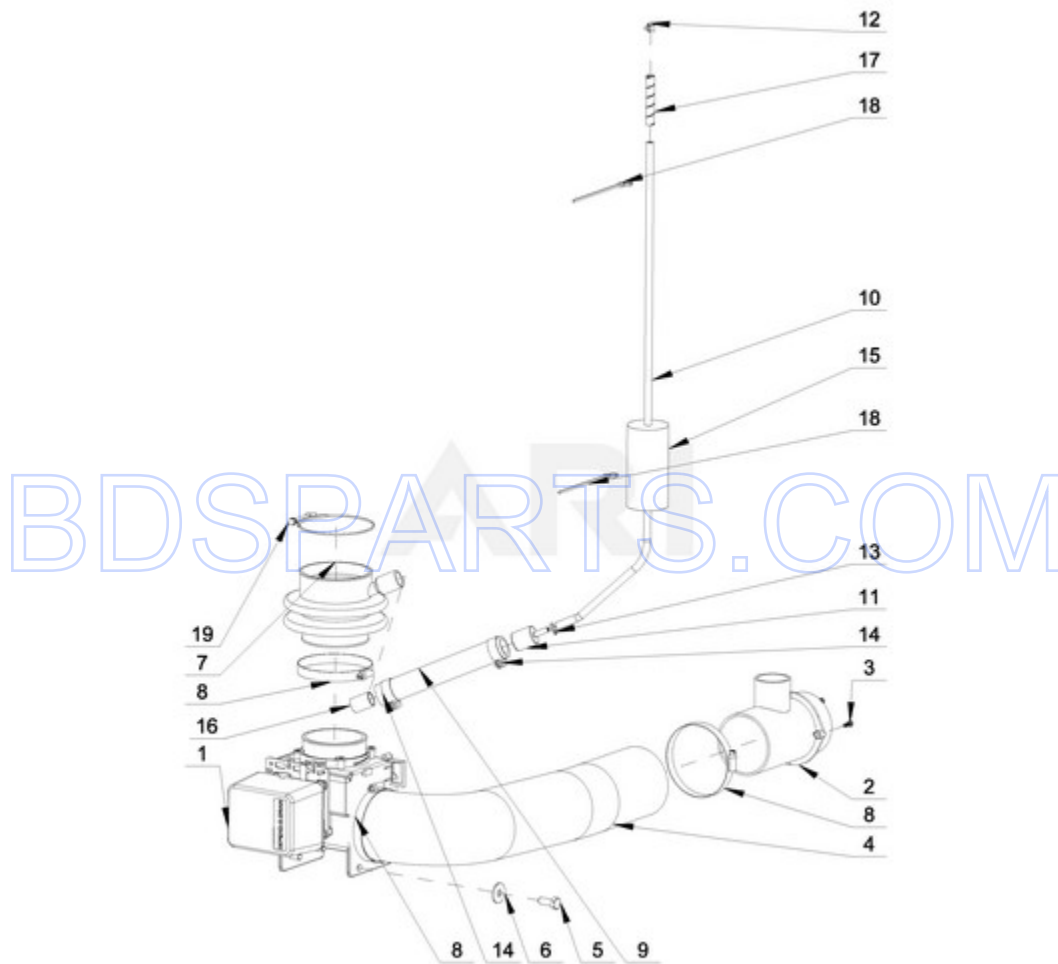

Ref #	Part #	Description	Qty	Context Note	MSRP
		MXR25PNAAS - 08 - DRAIN SYSTEM PARTS			

DRAIN SYSTEM PARTS

06/30/2017

14

Part No. W11160317 Rev. A

Page design © 2004-2017 by ARI Network Services, Inc.

BDSPARTS.COM