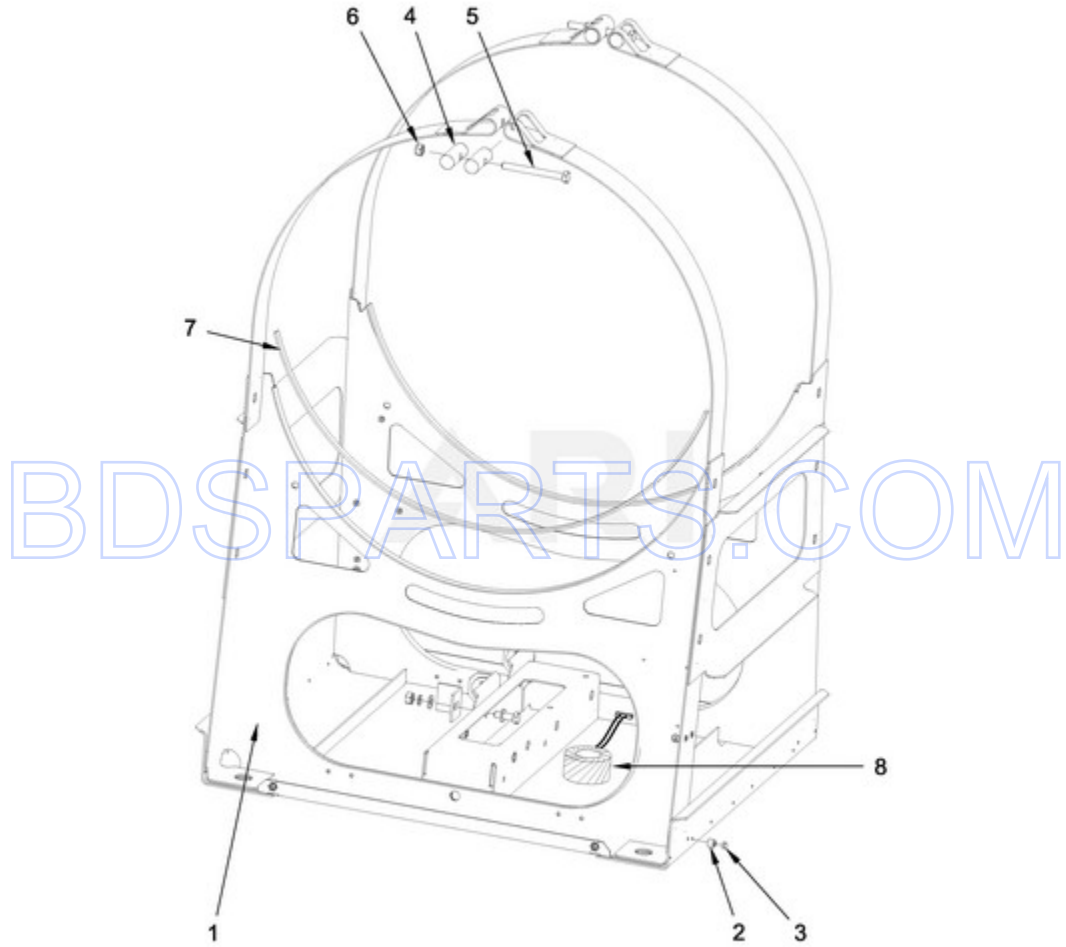

MXR25PNAAS - 02 - FRAME PARTS

FRAME PARTS

06/30/2017

2

Part No. W11160317 Rev. A

Page design © 2004-2017 by ARI Network Services, Inc.

BDSPARTS.COM

Ref #	Part #	Description	Qty	Context	Note	MSRP
6	23001607	NUT M8				
2	W10711787	INSERT, RIVET				
3	W10711789	RIVET W/CRANK (4X16)				
4	W10711702	COVER STRIP PIN				
5	23003064	BOLT M8X80				
7	W10711718	SELF-ADHESIVE FOAM SEAL				
1	W10725148	FRAME				
8	W11159624	TRANSFORMER, STEP UP (120VAC-240VAC)				

BDSPARTS.COM

BDSPARTS.COM

MXR25PNAAS - 03 - CABINET PARTS

CABINET PARTS

Ref #	Part #	Description	Qty	Context	Note	MSRP
NI	N/P	FOLLOWING PARTS NOT ILLUSTRATED				
27	23001007	WASHER				
26	23001009	HOOK, LOCK				
30	23001099	PC BOARD SOCKET				
17	23002461	BOLT M6X16				
31	23002398	BOLT M4X16				
19	23002440	WASHER M6				
18	23003774	WASHER M6 X 4				
NI	23003666	PARTS FOR MAYTAG CONNECT 360, NUT M4				
24	23003114	BOLT M4X8				
28	23004103	HINGE				
32	23002950	WASHER, LOCK M4				
13	23002454	SELF STICKING CABLE CLIP				
10	W10286289	BOLT M6X10				
11	23002167	GROMMET, RUBBER				
20	W10711787	INSERT, RIVET				
21	W10711789	RIVET W/CRANK (4X16)				
33	W10711718	SELF-ADHESIVE FOAM SEAL				
9	W10711800	SCREW M4X11				
12	W10725428	UPPER LID PROP				
14	W10712170	AUTO-UNLOCK MODULE				
15	W10725429	TOP COVER REINFORCEMENT				
16	W10712181	VELCRO FASTENER				
22	W10725437	EDGE PROTECTION				
23	W10712166	VAULT BEZEL				
25	W10712231	LOCK				
29	W10712165	RIVET W/CRANK (8X8)				
34	W10725440	END STOP				
NI	W10712183	WIRING HARNESS, AUTO-UNLOCK MODULE				
NI	W10712243	PARTS FOR MAYTAG CONNECT 360, BOLT M4X12				
1	W10725163	SIDE PANEL - RIGHT (PAINTED)				
1A	W10725169	SIDE PANEL - RIGHT (STAINLESS)				
2	W10725202	SIDE PANEL - LEFT (PAINTED)				
2A	W10725203	SIDE PANEL - LEFT (STAINLESS)				
4	W10725235	REAR COVER - LOWER, COMPLETE				
5	W10725239	PANEL HOLDER COMPLETE				