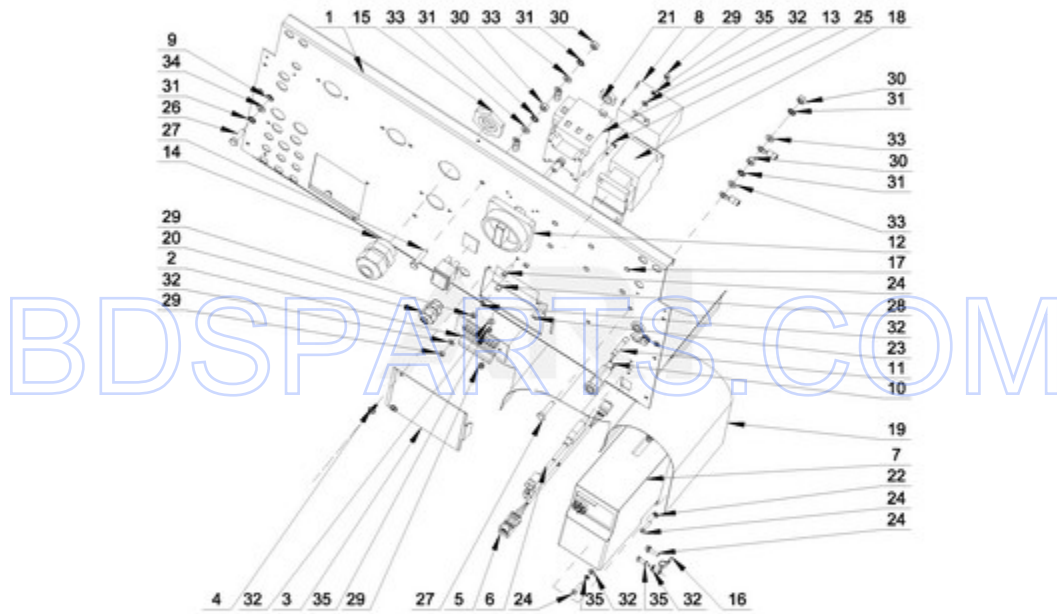

MXR25PNAAS - 09 - REAR PANEL PARTS

REAR PANEL PARTS

Ref #	Part #	Description	Qty	Context	Note	MSRP
NI	N/P	FOLLOWING PARTS NOT ILLUSTRATED				
18	23003750	CONTACTOR LC1 D09M7				
24	23002398	BOLT M4X16				
27	23002806	BOLT M6X25				
10	23002210	FUSE HOLDER (6X32MM)				
26	23002462	BOLT M6X20				
30	23002651	NUT M6				
31	23002425	WASHER, LOCK M6				
33	23003767	WASHER M6.4				
34	23002424	WASHER M6.4				
23	23002473	FOAM CONNECTOR GASKET				
29	23003666	NUT M4				
32	23002438	WASHER M4.3				
22	23002950	WASHER, LOCK M4				
25	23004095	BOLT M4X16				
17	23002362	RIVET W/CRANK (4X7)				
7	W10415734	INVERTER, FREQUENCY				
35	23002400	WASHER M4				
11	23003385	FUSE 1A 6X32				
28	23001682	BOLT M4X8				
12	23003497	MAIN SWITCH KNOB				
13	23003500	MAIN SWITCH 25A				
14	23004494	LARGE STRAIN RELIEF				
15	23004495	LARGE STRAIN RELIEF NUT				
9	23001575	NUT, INSERT M6				
20	23004396	SMALL STRAIN RELIEF M16				
21	23004398	SMALL STRAIN RELIEF NUT M16				
2	W10286355	LED BOARD MC5				
4	W10711800	SCREW M4X11				
2A	W10665043	CABLE, PUMP RELAY BOARD TO LED TERMINAL				
3	W10725522	REAR PANEL, LID				
5	W10713154	CABLE CONNECTOR, RS485				
6	W10713157	CABLE, USB - REAR PANEL CONNECTOR				
8	W10725530	FILTER				
16	W10713152	CABLE CLAMP				
NI	W10725560	WIRING, MAIN				
NI	W10713163