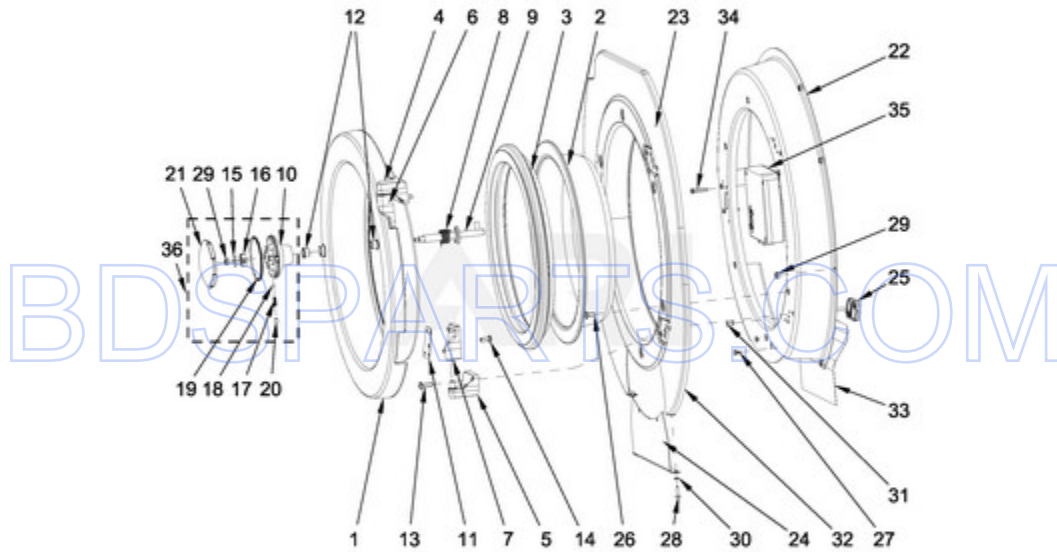

MXR25PNAAS - 06 - DOOR PARTS

DOOR PARTS

06/30/2017

10

Part No. W11160317 Rev. A

Page design © 2004-2017 by ARI Network Services, Inc.

BDSPARTS.COM

Ref #	Part #	Description	Qty	Context Note
NI	N/P	FOLLOWING PARTS NOT ILLUSTRATED		
29	23001310	NUT M6		
28	23002398	BOLT M4X16		
15	23003012	WASHER M6		
32	23004093	RIVET BLIND NUT M4		
30	23002438	WASHER M4.3		
33	23002877	SHIELD, RAIN		
31	W10711789	RIVET W/CRANK (4X16)		
4	W10712306	UPPER HINGE - FIXED		
5	W10712307	LOWER HINGE - FIXED		
6	W10712308	UPPER HINGE		
7	W10712309	LOWER HINGE		
8	W10712314	TORSION SPRING, HANDLE		
9	W10712315	LOCK SHAFT, HANDLE		
10	W10712316	INNER, HANDLE		
11	W10712317	WASHER, HINGE		
12	W10712318	CASING, LOCK SHAFT		
13	W10712319	BOLT M6X25		
14	W10712320	BOLT M6X16		
16	W10712323	LOCATING SEGMENT, HANDLE		
17	W10712328	COMPRESSION SPRING, HANDLE		
18	W10712344	HANDLE BALL		
19	W10712345	DISTINGUISHING RING (BLUE)		
20	W10712347	BOLT M6X6		
21	W10712351	COVER, HANDLE		
25	W10712366	HINGE SUPPORT		
26	W10712367	BOLT M6X14		
27	W10712368	PLASTIC PLUG		
34	W10712370	BOLT M5X25		
35	W10712373	DOOR LOCK		
36	W10712375	HANDLE COMPLETE		
NI	W10712376	WIRING HARNESS, DOOR LOCK		
1	W10712296	DOOR (GREY)		
2	W10712300	DOOR GLASS		
3	W10712304	DOOR SEAL		
22	W10712357	DOOR AND LOCK HOLDER COMPLETE		
23	W10712360	FRONT PANEL		
24	W10712363	FRONT COVER OF HEATING ELEMENT