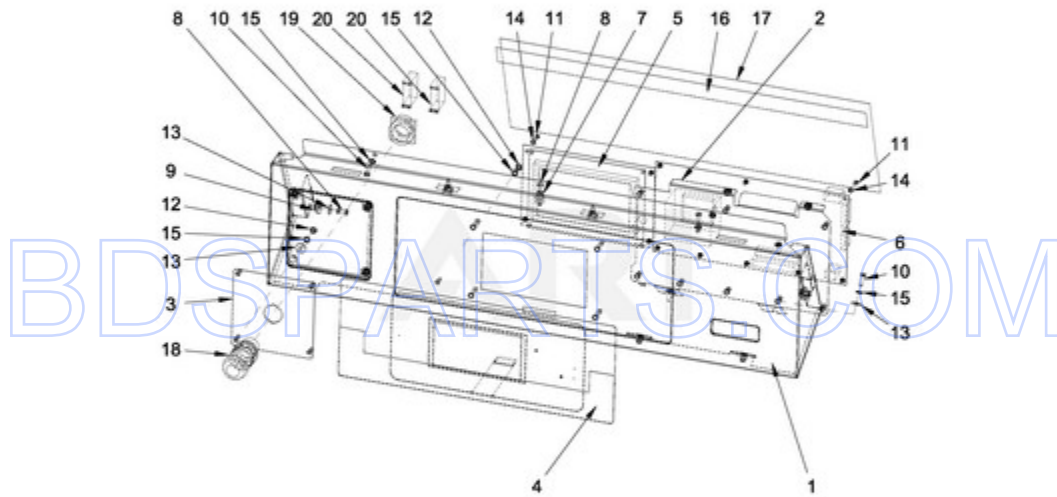

MXR25PNAAS - 04 - CONTROL PANEL PARTS

CONTROL PANEL PARTS

Ref #	Part #	Description	Qty	Context	Note	MSRP
NI	N/P	FOLLOWING PARTS NOT ILLUSTRATED				
13	23001545	WASHER M4				
11	23002869	BOLT M3X6				
12	23003666	NUT M4				
15	23002950	WASHER, LOCK M4				
14	23002865	WASHER, LOCK M4				
16	23004126	DOUBLE-SIDED TAPE				
NI	23004139	EMERGENCY STOP HARNESS (OPL)				
17	23002877	SHIELD, RAIN				
7	W10711787	INSERT, RIVET				
8	W10711789	RIVET W/CRANK (4X16)				
10	W10712243	BOLT M4X12				
2	W10725459	CONTROL BOARD BRACKET				
5	W10712233	DISPLAY BOARD - CPU				
6	W10712234	MAIN CONTROL BOARD MC7				
9	W10725468	LEADING PIN				
NI	W10712236	WIRING HARNESS, MAIN CONTROL TO DISPLAY BOARD				
1	W10725454	CONTROL PANEL				
3	W10725461	COVER PLATE				
4	W10725463	KEYPAD, MC7 FC (PN)				
18	W10712238	KNOB, EMERGENCY STOP				
19	W10712240	HOLDER, EMERGENCY STOP				
20	W10712241	SWITCHING UNIT