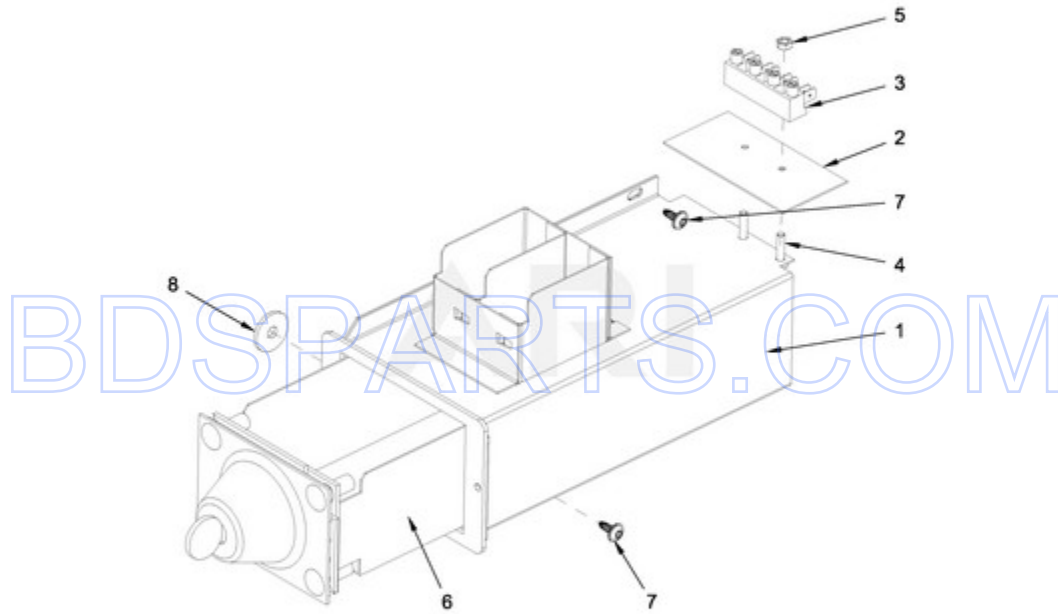

MXR25PNAAS - 05 - COIN VAULT PARTS

COIN VAULT PARTS

Ref #	Part #	Description	Qty	Context Note	MSRP
3	23001113	TERMINAL BLOCK			
2	23001115	TERMINAL BLOCK INSULATION			
5	23003666	NUT M4			
6	23003656	SWITCH, COIN BOX			
4	23004095	BOLT M4X16			
7	W10711800	SCREW M4X11			
1	W10725469	COIN VAULT			
8	W10431220	WASHER			

BDSPARTS.COM

BDSPARTS.COM