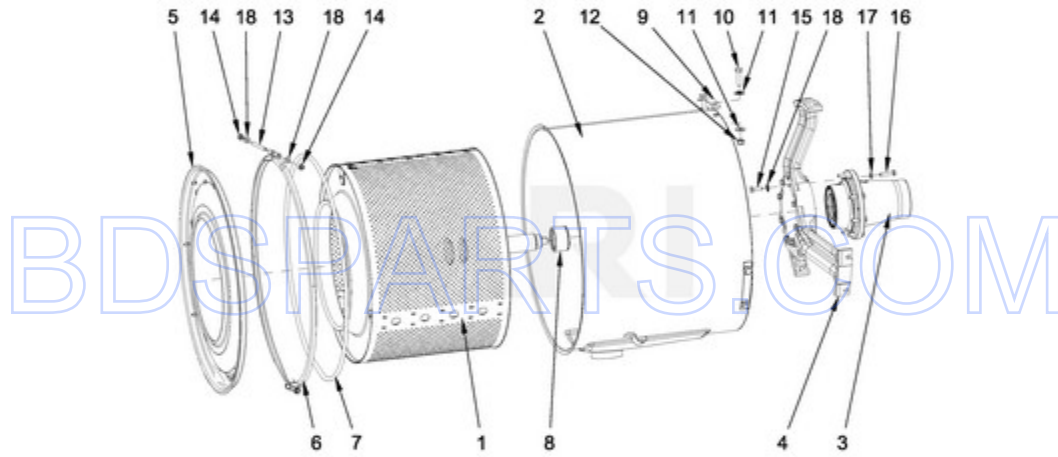

MXR25PNAAS - 10 - DRUM AND TUB PARTS

DRUM AND TUB PARTS

Ref #	Part #	Description	Qty	Context	Note	MSRP
NI	N/P	FOLLOWING PARTS NOT ILLUSTRATED				
16	23003765	BOLT M8X35				
17	23003769	WASHER M8				
12	23001241	NUT M10				
14	23002487	NUT M8				
18	23001608	WASHER M8.4				
13	23002486	BOLT M8				
15	23003419	SCREW M8X24				
11	23002988	WASHER M10				
10	W10304863	BOLT M10X40				
8	W10713945	SEAL SLEEVE				
NI	W10713950	THREAD LOCK				
1	W10725705	DRUM, WASHER - COMPLETE				
2	W10713387	OUTER TUB - COMPLETE				
3	W10714045	TRUNNION - COMPLETE				
4	W10713400	SUPPORT, TUB				
5	W10713407	FRONT TUB PANEL - COMPLETE				
6	W10713411	CLAMP - COMPLETE				
7	W10713414	SEAL D10-2100MM				
9	W10713948	BRACKET, CURVED