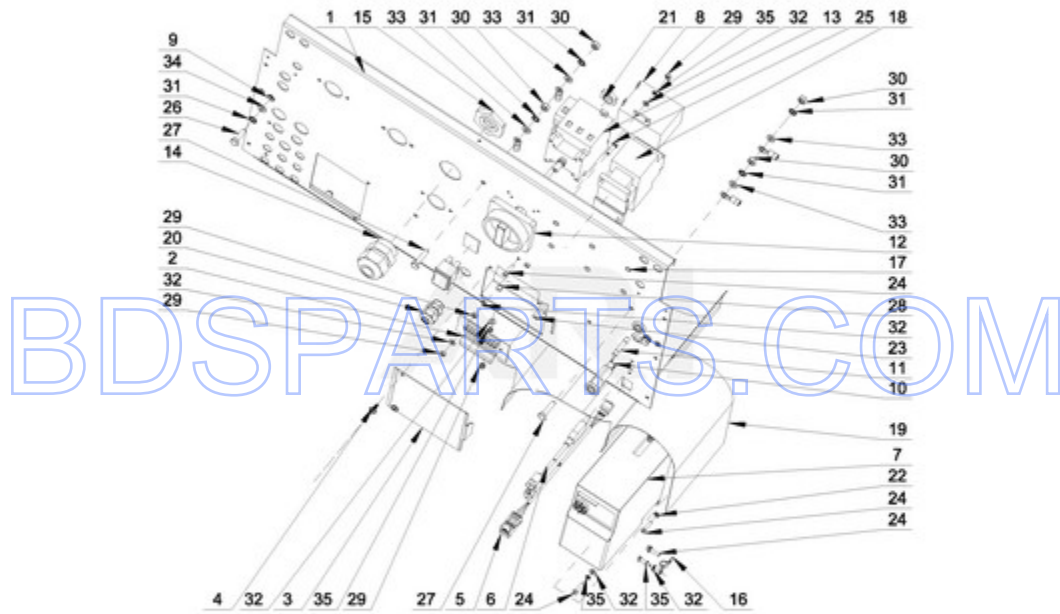

MXR25PNATS - 09 - REAR PANEL PARTS

REAR PANEL PARTS

Ref #	Part #	Description	Qty	Context	Note	MSRP
NI	N/P	FOLLOWING PARTS NOT ILLUSTRATED				
18	23003750	CONTACTOR, FREQUENCY INVERTER				
24	23002398	BOLT M4X16				
27	23002806	BOLT M6X25				
10	23002210	FUSE HOLDER (6X32MM)				
26	23002462	BOLT M6X20				
30	23002651	NUT M6				
31	23002425	WASHER, LOCK M6				
33	23003767	WASHER M6.4				
34	23002424	WASHER M6.4				
23	23002473	FOAM CONNECTOR GASKET				
29	23003666	NUT M4				
32	23002438	WASHER M4.3				
22	23002950	WASHER, LOCK M4				
25	23004095	BOLT M4X16				
17	23002362	RIVET W/CRANK (4X7)				
7	W10415734	INVERTER, FREQUENCY				
35	23002400	WASHER M4				
11	23003385	FUSE 1A 6X32				
28	23001682	BOLT M4X8				
12	23003497	MAIN SWITCH KNOB				
13	23003500	MAIN SWITCH 25A				
14	23004494	LARGE STRAIN RELIEF				
15	23004495	LARGE STRAIN RELIEF NUT				
9	23001575	NUT, INSERT M6				
20	23004396	SMALL STRAIN RELIEF M16				
21	23004398	SMALL STRAIN RELIEF NUT M16				
2	W10286355	SIGNAL BOARD MC5				
4	W10711800	SCREW 4X11				
2A	W10665043	CABLE, PUMP RELAY BOARD TO LED TERMINAL				
3	W10725522	REAR PANEL, LID				
5	W10713154	CABLE, RS485 CONNECTORS				
6	W10713157	CABLE, USB - REAR PANEL CONNECTION				
8	W10725530	FILTER				
16	W10713152	CABLE CLAMP				
NI	W10725560	WIRING, MAIN