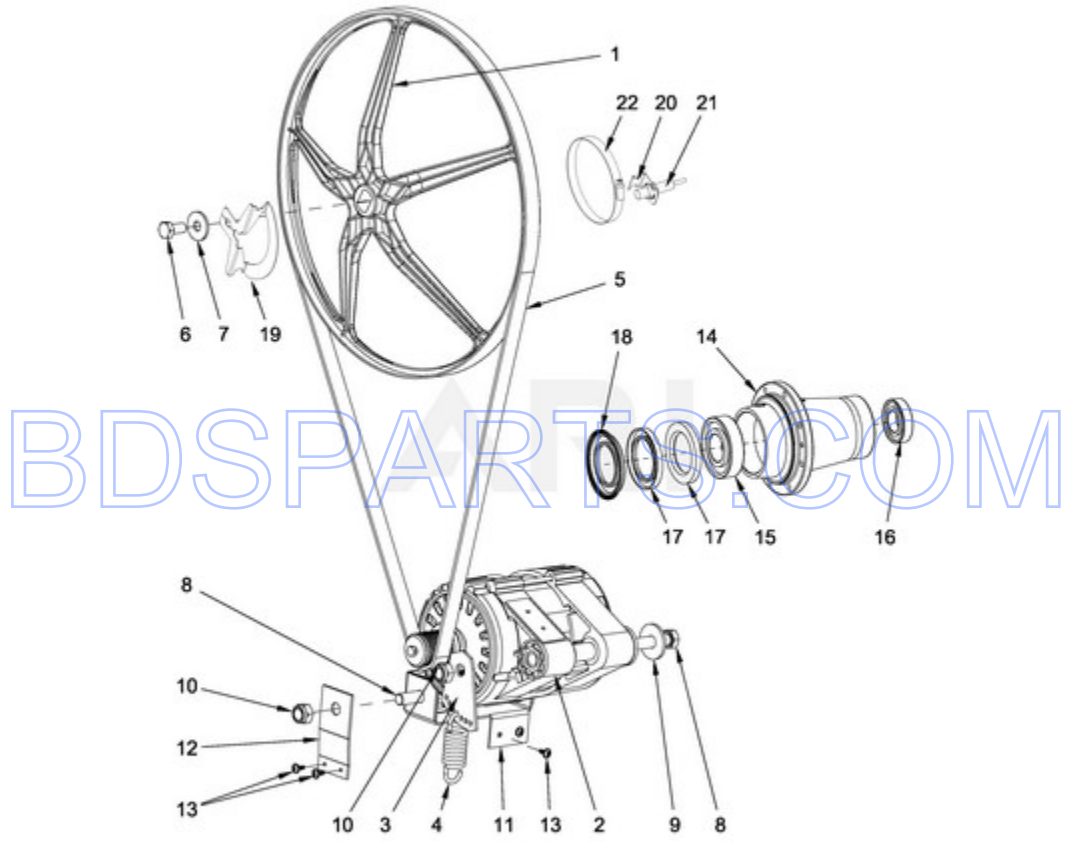

MXR25PNATS - 11 - DRIVE PARTS

DRIVE PARTS

10/22/2014

20

Part No. W10755090 Rev. A

Page design © 2004-2017 by ARI Network Services, Inc.

Ref #	Part #	Description	Qty	Context Note	MSRP
22	23001025	HOSE CLAMP (90-110)			
16	23001232	BEARING (6207)			
1	23004308	V-PULLEY DRUM			
15	23003615	BEARING (6309)			
9	23004146	WASHER 12			
4	23004156	SPRING, TENSION			
6	23002648	BOLT M10X20			
10	W10357141	NUT M12			
7	23004023	WASHER M10			
13	W10711800	SCREW 4X11			
17	W10714022	RING SEAL 65X100X10			
18	W10714025	RING SEAL 65X100/114X9/12			
19	W10747775	PLATE, SPEED SENSOR			
20	W10747779	BRACKET, SPEED SENSOR			
21	W10747780	SPEED SENSOR			
2	W10725742	MOTOR			
3	W10725749	SPRING HOLDER			
5	W10713981	BELT			
8	W10725762	BOLT M12X160			
11	W10725763	MOTOR HOLDER			
12	W10725774	HOLDER			
14	W10714004	BEARING HOUSING			

BDS PARTS.COM