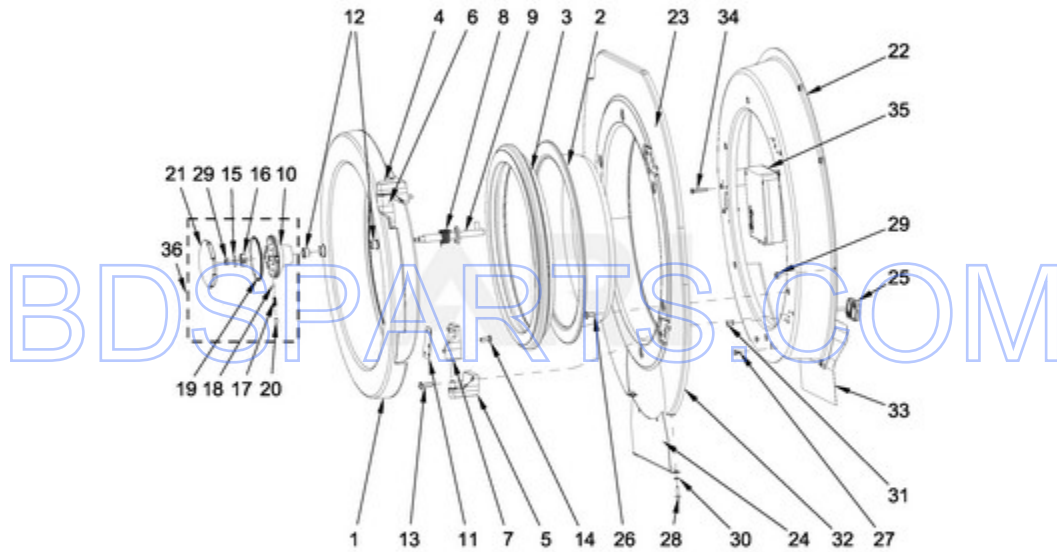

MXR25PNATS - 06 - DOOR PARTS

DOOR PARTS

Ref #	Part #	Description	Qty	Context	Note	MSRP
NI	N/P	FOLLOWING PARTS NOT ILLUSTRATED				
29	23001310	NUT M6				
28	23002398	BOLT M4X16				
15	23003012	WASHER M6				
32	23004093	RIVETING BLIND NUT M4				
30	23002438	WASHER M4.3				
33	23002877	SHIELD, RAIN				
31	W10711789	RIVET W/CRANK (4X16)				
4	W10712306	UPPER HINGE - FIXED				
5	W10712307	LOWER HINGE - FIXED				
6	W10712308	UPPER HINGE				
7	W10712309	LOWER HINGE				
8	W10712314	TORSION SPRING OF HANDLE				
9	W10712315	LOCK PIN, HANDLE				
10	W10712316	INNER, HANDLE				
11	W10712317	WASHER, HINGE				
12	W10712318	CASING, LOCK PIN				
13	W10712319	BOLT M6X25				
14	W10712320	BOLT M6X16				
16	W10712323	LOCATING SEGMENT, HANDLE				
17	W10712328	COMPRESSION SPRING, HANDLE				
18	W10712344	HANDLE BALL				
19	W10712345	DISTINGUISHING RING (BLUE)				
20	W10712347	BOLT M6X6				
21	W10712351	COVER, HANDLE				
25	W10712366	WASHER, HINGE				
26	W10712367	BOLT M6X14				
27	W10712368	PLASTIC PLUG				
34	W10712370	BOLT M5X25				
35	W10712373	DOOR LOCK				
36	W10712375	HANDLE COMPLETE				
NI	W10712376	WIRING, DOOR LOCK				
1	W10712296	DOOR (GREY)				
2	W10712300	DOOR GLASS				
3	W10712304	DOOR SEAL				
22	W10712357	DOOR AND LOCK HOLDER COMPLETE				
23	W10712360	FRONT PANEL				
24	W10712363