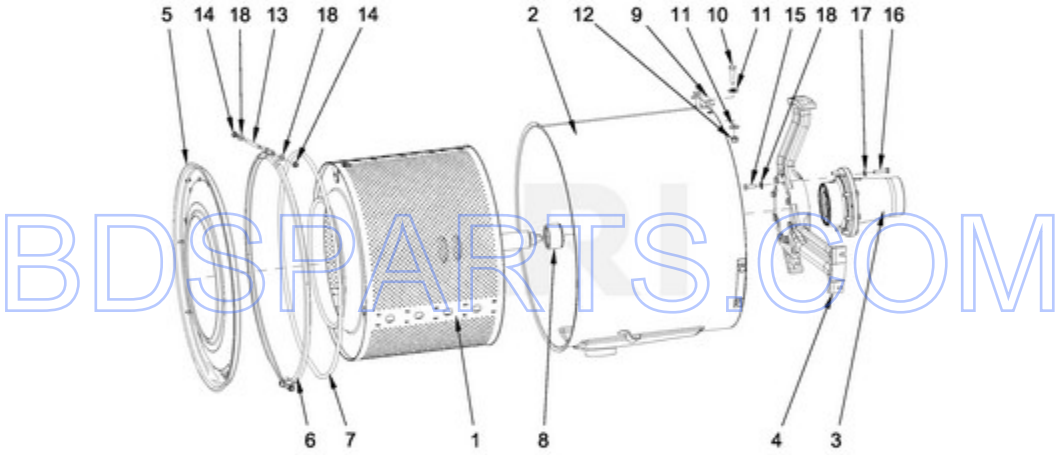

MXR25PNATS - 10 - DRUM AND TUB PARTS

DRUM AND TUB PARTS

Ref #	Part #	Description	Qty	Context	Note	MSRP
NI	N/P	FOLLOWING PARTS NOT ILLUSTRATED				
16	23003765	BOLT M8X35				
17	23003769	WASHER M8				
12	23001241	NUT M10				
14	23002487	NUT M8				
18	23001608	WASHER M8.4				
13	23002486	BOLT M8				
15	23003419	SCREW M8X24				
11	23002988	WASHER M10				
10	W10304863	BOLT M10X40				
8	W10713945	SEALING SLEEVE				
NI	W10713950	SCREW LOCK				
1	W10725705	DRUM, WASHER - COMPLETE				
2	W10713387	EXTERNAL TUB - COMPLETE, ELECTRICAL HEATING				
3	W10714045	TRUNNION - COMPLETE				
4	W10713400	SUPPORT, TUB				
5	W10713407	FRONT TUB PANEL - COMPLETE				
6	W10713411	CLAMP - COMPLETE				
7	W10713414	SEAL D10-2100MM				
9	W10713948	WASHER, CROSS PIECE