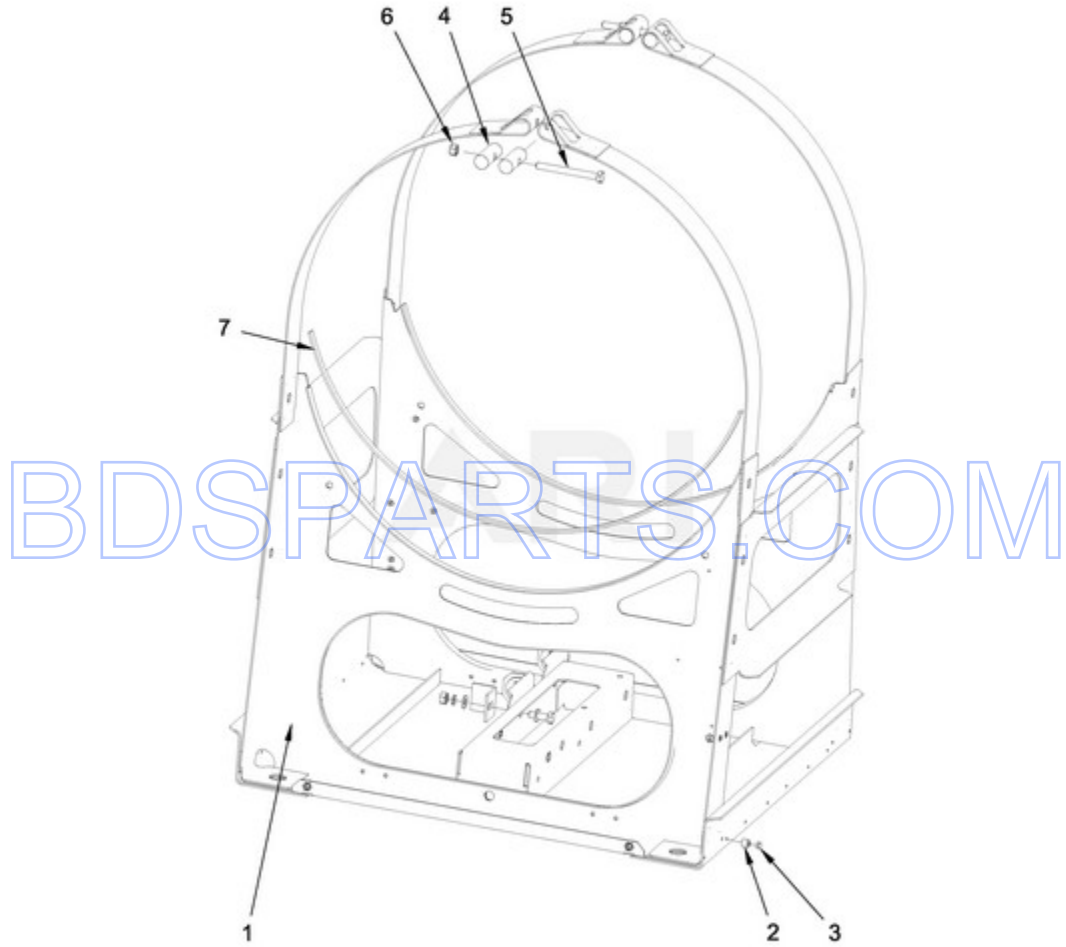

MXR25PNATS - 02 - FRAME PARTS

FRAME PARTS

10/22/2014

2

Part No. W10755090 Rev. A

Page design © 2004-2017 by ARI Network Services, Inc.

<b>Ref #</b>	<b>Part #</b>	<b>Description</b>	<b>Qty</b>	<b>Context</b>	<b>Note</b>	<b>MSRP</b>
6	23001607	NUT M8				
2	W10711787	PIN INSERTION				
3	W10711789	RIVET W/CRANK (4X16)				
4	W10711702	COVER STRIP PIN				
5	23003064	BOLT M8X80				
7	W10711718	SELF-ADHESIVE FOAM SEALING				
1	W10725148	FRAME				

BDSPARTS.COM

MXR25PNATS - 03 - CABINET PARTS

CABINET PARTS

Ref #	Part #	Description	Qty	Context	Note	MSRP
NI	N/P	FOLLOWING PARTS NOT ILLUSTRATED				
27	23001007	WASHER				
26	23001009	SHORT HOOK				
30	23001099	PC BOARD SOCKET				
17	23002461	BOLT M6X16				
31	23002398	BOLT M4X16				
19	23002440	WASHER M6				
18	23003774	WASHER M6 X 4				
NI	23003666	PARTS FOR MAYTAG CONNECT 360 (NUT M4)				
24	23003114	BOLT M4X8				
28	23004103	HINGE				
32	23002950	WASHER, LOCK M4				
13	23002454	SELF STICKING CABLE CLIP				
10	W10286289	BOLT M6X10				
11	23002167	GROMMET, RUBBER				
20	W10711787	PIN INSERTION				
21	W10711789	RIVET W/CRANK (4X16)				
33	W10711718	SELF-ADHESIVE FOAM SEALING				
9	W10711800	SCREW 4X11				
12	W10725428	UPPER LID PROP				
14	W10712170	MODULE FOR AUTOMATIC DOOR OPENING MC7				
15	W10725429	TOP COVER REINFORCEMENT				
16	W10712181	VELCRO FASTENER				
22	W10725437	EDGE PROTECTION				
23	W10712166	ORNAMENTAL PLATE COIN VAULT				
25	W10712231	LOCK				
29	W10712165	RIVET W/CRANK (8X8)				
34	W10725440	END STOP				
NI	W10712183	WIRING AUM - POWER SUPPLY				
NI	W10712243	PARTS FOR MAYTAG CONNECT 360 (BOLT M4X12)				
1	W10725163	SIDE PANEL - RIGHT (PAINTED)				
1A	W10725169	SIDE PANEL - RIGHT (STAINLESS)				
2	W10725202	SIDE PANEL - LEFT (PAINTED)				
2A	W10725203	SIDE PANEL - LEFT (STAINLESS)				
4	W10725235	REAR COVER - LOWER, COMPLETE				
5	W10725239	PANEL HOLDER COMPLETE				