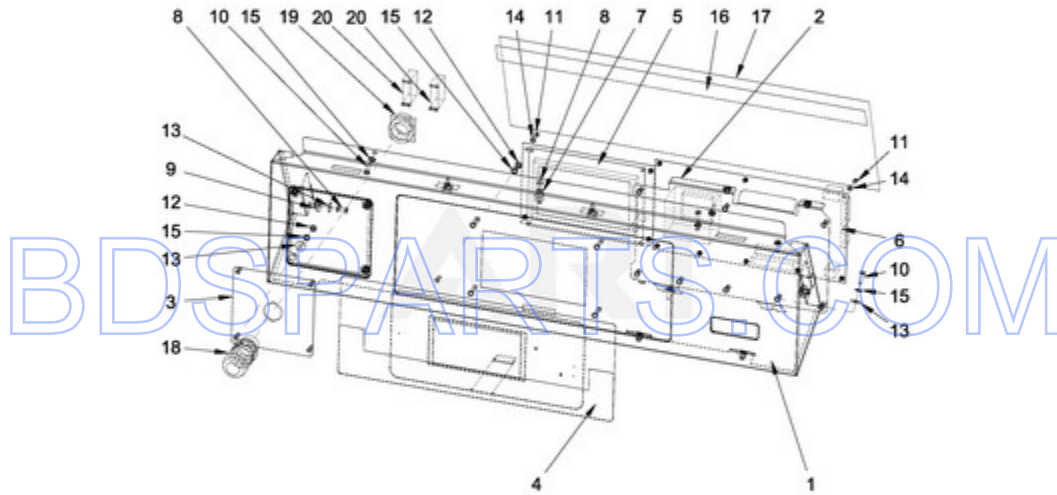

MXR25PNATS - 04 - CONTROL PANEL PARTS

CONTROL PANEL PARTS

Ref #	Part #	Description	Qty	Context	Note	MSRP
NI	N/P	FOLLOWING PARTS NOT ILLUSTRATED				
13	23001545	WASHER M4				
11	23002869	BOLT M3X6				
12	23003666	NUT M4				
15	23002950	WASHER, LOCK M4				
14	23002865	WASHER, LOCK M4				
16	23004126	DOUBLE-SIDED TAPE				
NI	23004139	EMERGENCY STOP HARNESS (OPL)				
17	23002877	SHIELD, RAIN				
7	W10711787	PIN INSERTION				
8	W10711789	RIVET W/CRANK (4X16)				
10	W10712243	BOLT M4X12				
2	W10725459	CONTROL BOARD BRACKET				
5	W10712233	CONTROL BOARD - CPU				
6	W10712234	CONTROL BOARD - POWER SUPPLY				
9	W10725468	LEADING PIN				
NI	W10712236	CABLE, CPU - POWER SUPPLY				
1	W10725454	CONTROL PANEL				
3	W10725461	COVER PLATE				
4	W10725463	KEYPAD, MC7 FC (PN)				
18	W10712238	KNOB, EMERGENCY STOP				
19	W10712240	HOLDER, EMERGENCY STOP				
20	W10712241	SWITCHING UNIT