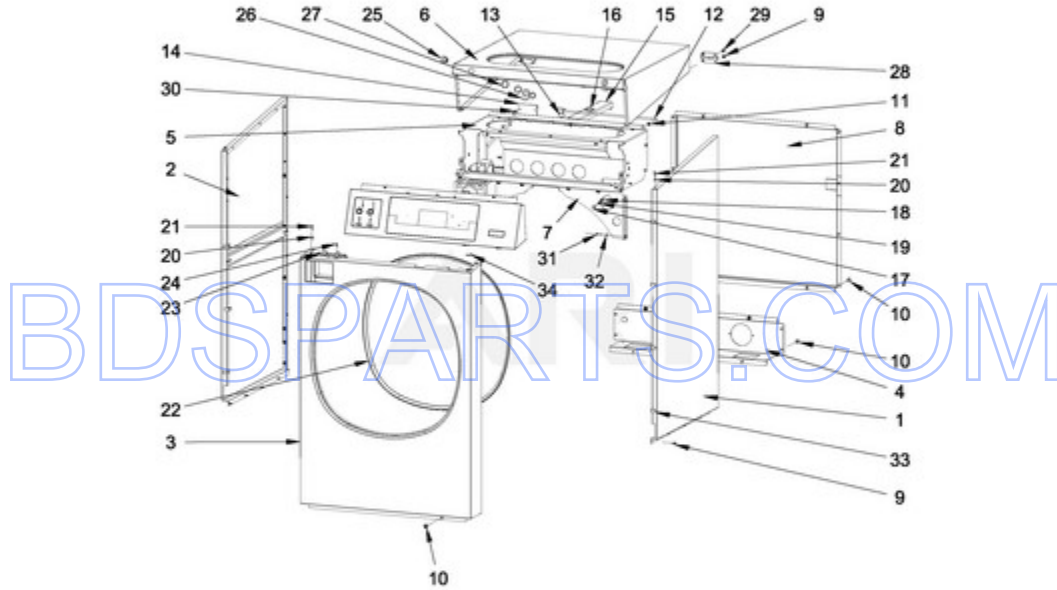

MXR25PNATS - 02 - FRAME PARTS

FRAME PARTS

10/22/2014

2

Part No. W10755090 Rev. A

Page design © 2004-2017 by ARI Network Services, Inc.

<b>Ref #</b>	<b>Part #</b>	<b>Description</b>	<b>Qty</b>	<b>Context</b>	<b>Note</b>	<b>MSRP</b>
6	23001607	NUT M8				
2	W10711787	PIN INSERTION				
3	W10711789	RIVET W/CRANK (4X16)				
4	W10711702	COVER STRIP PIN				
5	23003064	BOLT M8X80				
7	W10711718	SELF-ADHESIVE FOAM SEALING				
1	W10725148	FRAME				

BDSPARTS.COM

MXR25PNATS - 03 - CABINET PARTS

CABINET PARTS

Ref #	Part #	Description	Qty	Context	Note	MSRP
NI	N/P	FOLLOWING PARTS NOT ILLUSTRATED				
27	23001007	WASHER				
26	23001009	SHORT HOOK				
30	23001099	PC BOARD SOCKET				
17	23002461	BOLT M6X16				
31	23002398	BOLT M4X16				
19	23002440	WASHER M6				
18	23003774	WASHER M6 X 4				
NI	23003666	PARTS FOR MAYTAG CONNECT 360 (NUT M4)				
24	23003114	BOLT M4X8				
28	23004103	HINGE				
32	23002950	WASHER, LOCK M4				
13	23002454	SELF STICKING CABLE CLIP				
10	W10286289	BOLT M6X10				
11	23002167	GROMMET, RUBBER				
20	W10711787	PIN INSERTION				
21	W10711789	RIVET W/CRANK (4X16)				
33	W10711718	SELF-ADHESIVE FOAM SEALING				
9	W10711800	SCREW 4X11				
12	W10725428	UPPER LID PROP				
14	W10712170	MODULE FOR AUTOMATIC DOOR OPENING MC7				
15	W10725429	TOP COVER REINFORCEMENT				
16	W10712181	VELCRO FASTENER				
22	W10725437	EDGE PROTECTION				
23	W10712166	ORNAMENTAL PLATE COIN VAULT				
25	W10712231	LOCK				
29	W10712165	RIVET W/CRANK (8X8)				
34	W10725440	END STOP				
NI	W10712183	WIRING AUM - POWER SUPPLY				
NI	W10712243	PARTS FOR MAYTAG CONNECT 360 (BOLT M4X12)				
1	W10725163	SIDE PANEL - RIGHT (PAINTED)				
1A	W10725169	SIDE PANEL - RIGHT (STAINLESS)				
2	W10725202	SIDE PANEL - LEFT (PAINTED)				
2A	W10725203	SIDE PANEL - LEFT (STAINLESS)				
4	W10725235	REAR COVER - LOWER, COMPLETE				
5	W10725239	PANEL HOLDER COMPLETE				