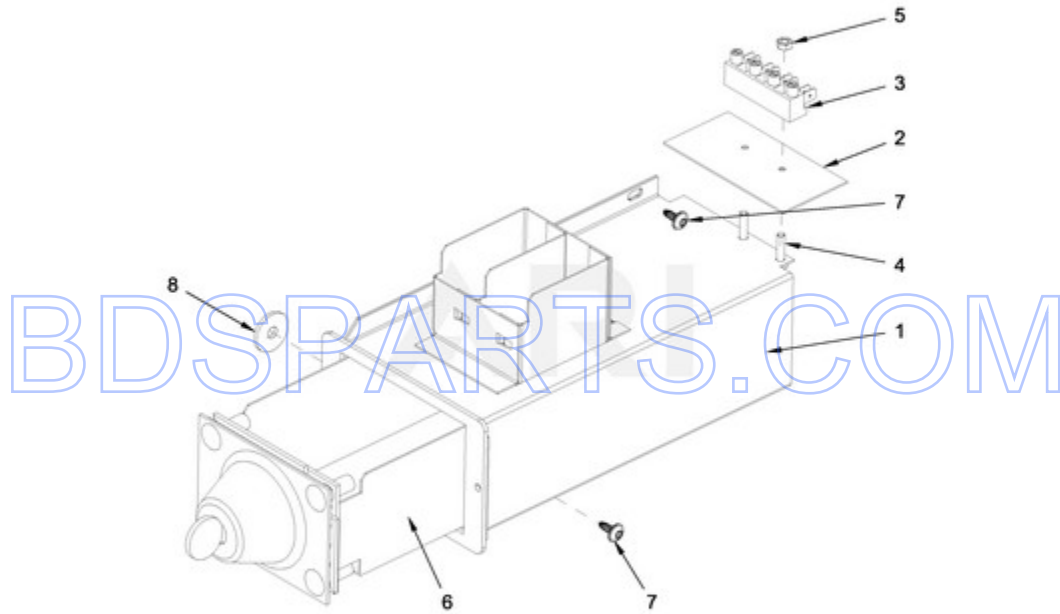

MXR25PNATS - 05 - COIN VAULT PARTS

COIN VAULT PARTS

Ref #	Part #	Description	Qty	Context	Note	MSRP
3	23001113	TERMINAL BLOCK				
2	23001115	TERMINAL BLOCK INSULATION				
5	23003666	NUT M4				
6	23003656	SWITCH, COINBOX				
4	23004095	BOLT M4X16				
7	W10711800	SCREW 4X11				
1	W10725469	COIN VAULT				
8	W10431220	WASHER				

BDSPARTS.COM