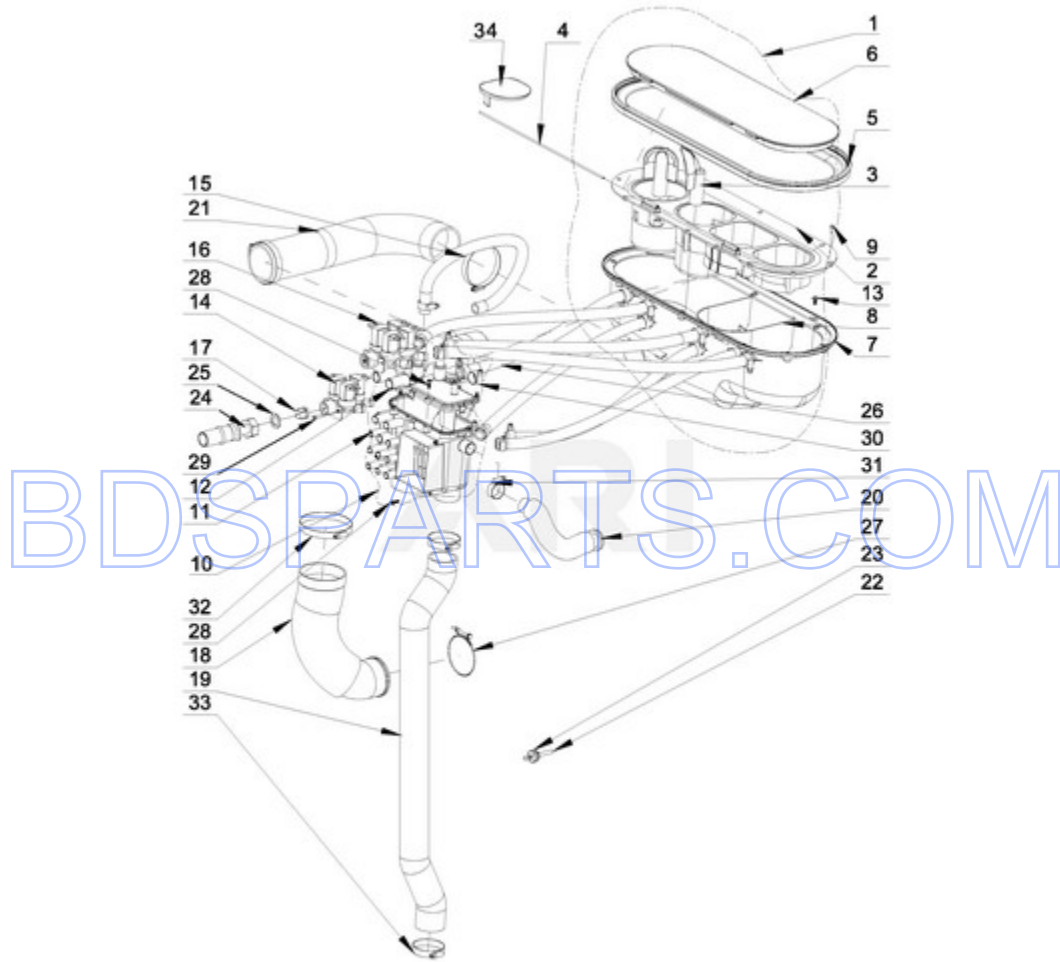

MXR25PNATS - 07 - WATER INLET PARTS

WATER INLET PARTS

Ref #	Part #	Description	Qty	Context	Note	MSRP
30	23001506	HOSE CLAMP (12-22)				
26	23001507	HOSE, INLET				
24	23001523	HOSE, CONNECTION				
15	23001256	HOSE CLAMP (60-80)				
32	23001258	HOSE CLAMP (70-90)				
31	23001262	HOSE CLAMP (20-32)				
29	23002398	BOLT M4X16				
25	23002921	WASHER, FILL HOSE				
17	23002922	FILTER SCREEN				
9	23003782	SCREW				
33	23001750	HOSE CLAMP (40-60)				
22	23003964	TEMPERATURE SENSOR				
13	W10711800	SCREW 4X11				
1	W10714957	SOAP HOPPER COMPLETE				
2	W10712626	UPPER COVER OF SOAP HOPPER				
3	W10712627	FLAP				
4	W10712628	PIN				
5	W10712629	DISPENSER SEAL				
6	W10712630	DISPENSER LID				
7	W10712635	SOAP HOPPER INSERT PRIMARY				
8	W10712637	SOAP HOPPER INSERT SECONDARY				
10	W10712640	MIXER - COMPLETE				
11	W10712642	MIXER BODY				
12	W10712644	MIXER LID				
14	W10712646	THREE-WAY VALVE - COMPLETE (3/4")				
16	W10712721	FOUR-WAY VALVE - COMPLETE (3/4")				
18	W10712647	FILLING ELBOW - PIPE				
20	W10726649	HOSE, VENTING				
23	W10712713	SEALING RING, TEMPERATURE SENSOR				
27	W10712716	HOSE CLAMP (62-70)				
28	W10712718	BOLT 4X12				
34	W10734787	BLOCK-OFF, DISPENSER CAVITY				
19	W10725475	OVERFLOW TUBE				
21	W10725479	DISPENSER ELBOW - PIPE