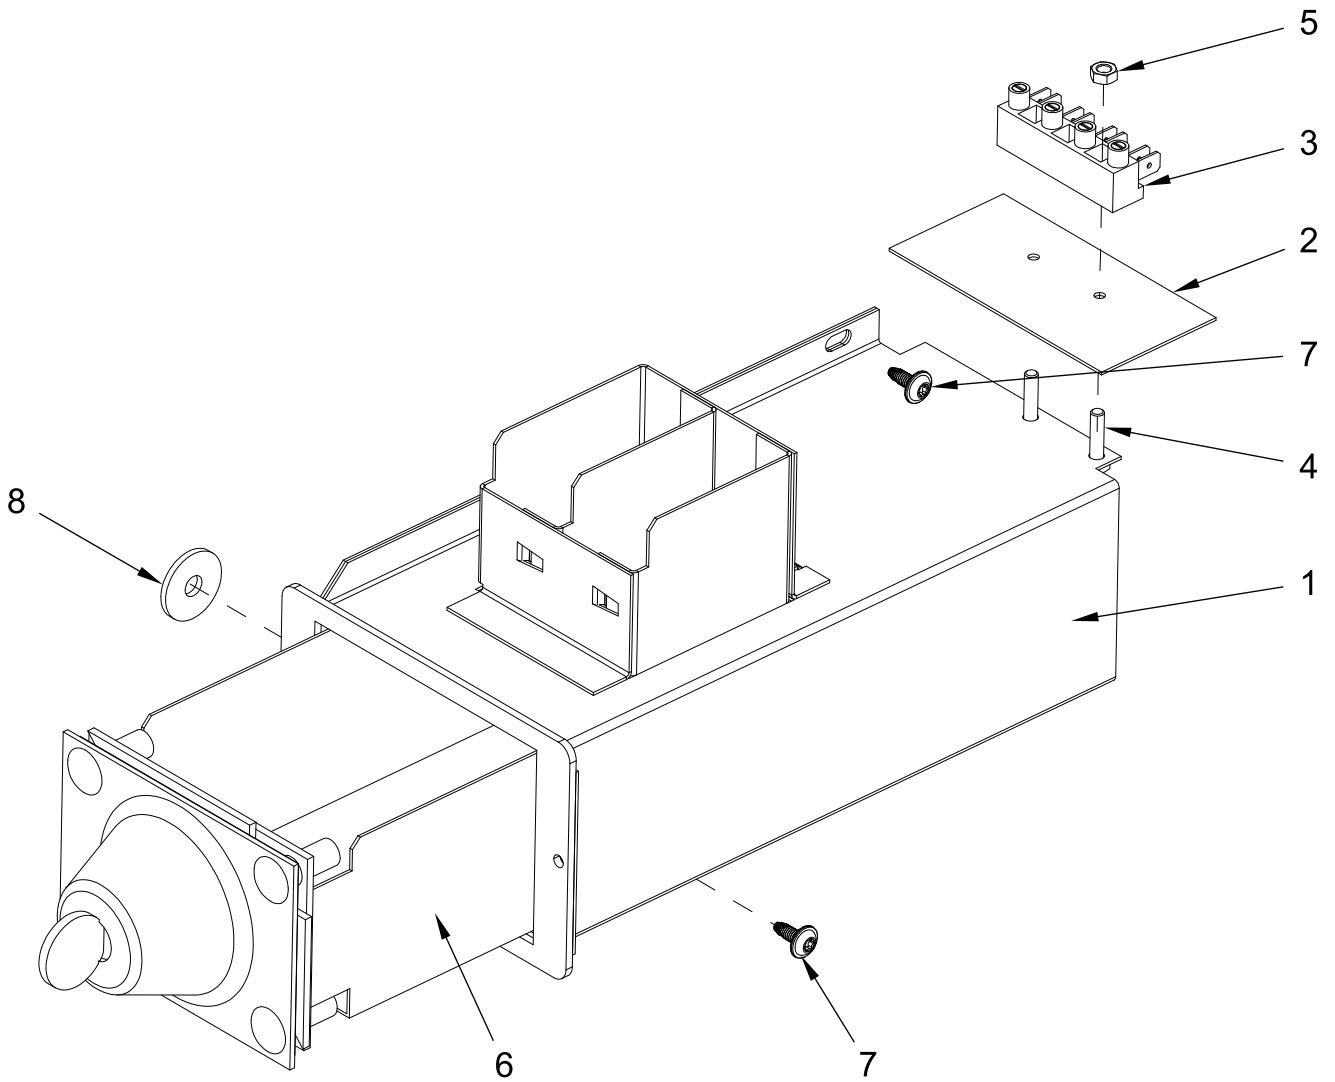

COIN VAULT PARTS

COIN VAULT PARTS

<u>Illus.</u> <u>No.</u>	<u>Part No.</u>	<u>Description</u>
1	W10725469	Coin Vault
2	23001115	Terminal Block Insulation
3	23001113	Terminal Block
4	23004095	Bolt M4X16

<u>Illus.</u> <u>No.</u>	<u>Part No.</u>	<u>Description</u>
5	23003666	Nut M4
6	23003656	Switch, Coinbox

<u>Illus.</u> <u>No.</u>	<u>Part No.</u>	<u>Description</u>
7	W10711800	Screw 4x11
8	W10431220	Washer