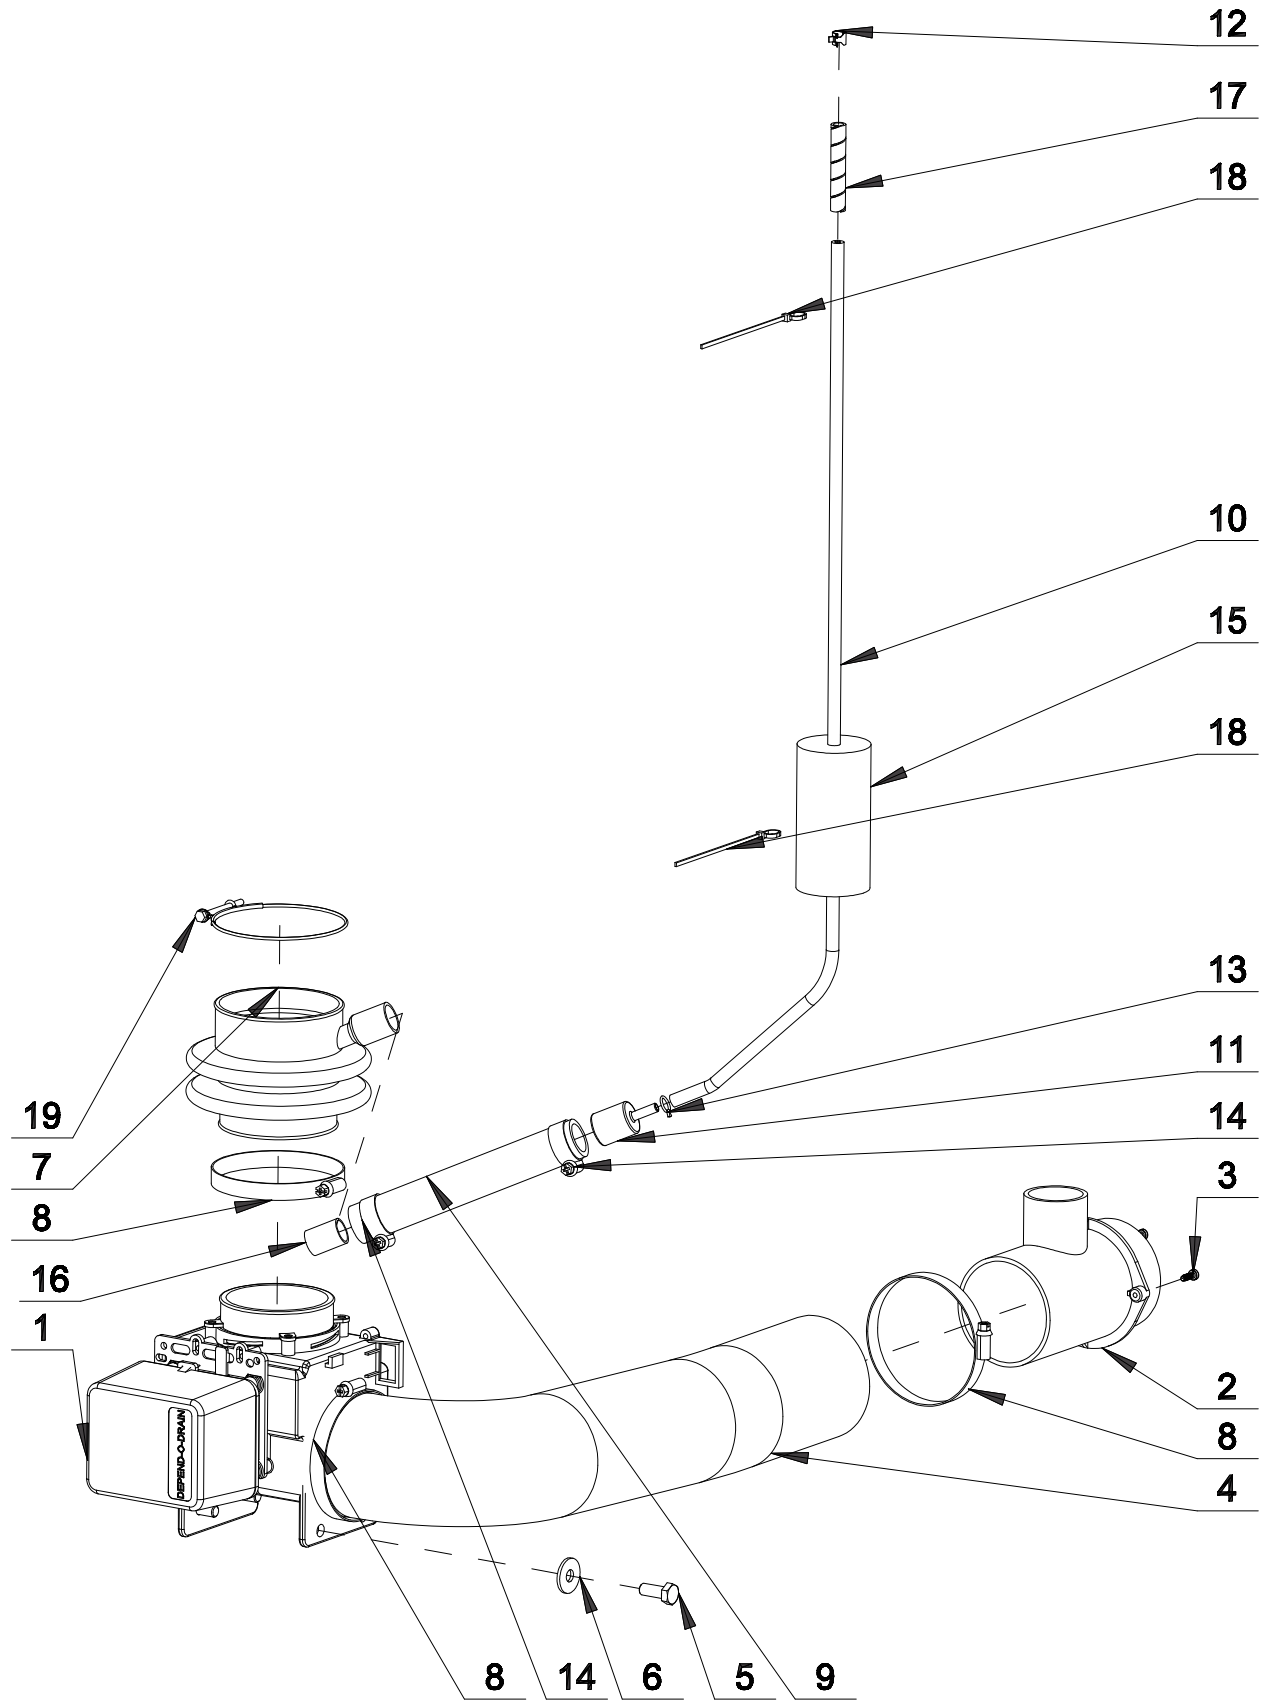

DRAIN SYSTEM PARTS

DRAIN SYSTEM PARTS

<u>Illus.</u> <u>No.</u>	<u>Part No.</u>	<u>Description</u>	<u>Illus.</u> <u>No.</u>	<u>Part No.</u>	<u>Description</u>	<u>Illus.</u> <u>No.</u>	<u>Part No.</u>	<u>Description</u>
1	W10712775	Drain Valve - Complete	8	23001258	Hose Clamp (70-90)	16	W10712804	Bracing Tube
	W10712776	Drain Valve (Chamber)	9	23001246	Lower Hose, Pressure Switch	17	W10712803	Spiral Tube
	W10357127	Drain Valve (Motor Only)	10	23001252	Upper Hose, Pressure Switch	18	W10657139	Binding Strip (130 x 2.6mm)
2	W10712777	T-Connector	11	23001260	Pressure Switch Hose Fitting	19	W10712805	Hose Clamp (82-90)
3	W10712718	Bolt 4x12	12	W10712806	Spring Clamp			
4	W10725486	Drain Elbow	13	23001257	Clamp, Corbin (A5.5)			
5	23002475	Bolt M8x20	14	23001262	Hose Clamp (20-32)			
6	23002437	Washer M8	15	23004491	Larger Bumper			
7	W10712797	Drain Hose Pipe