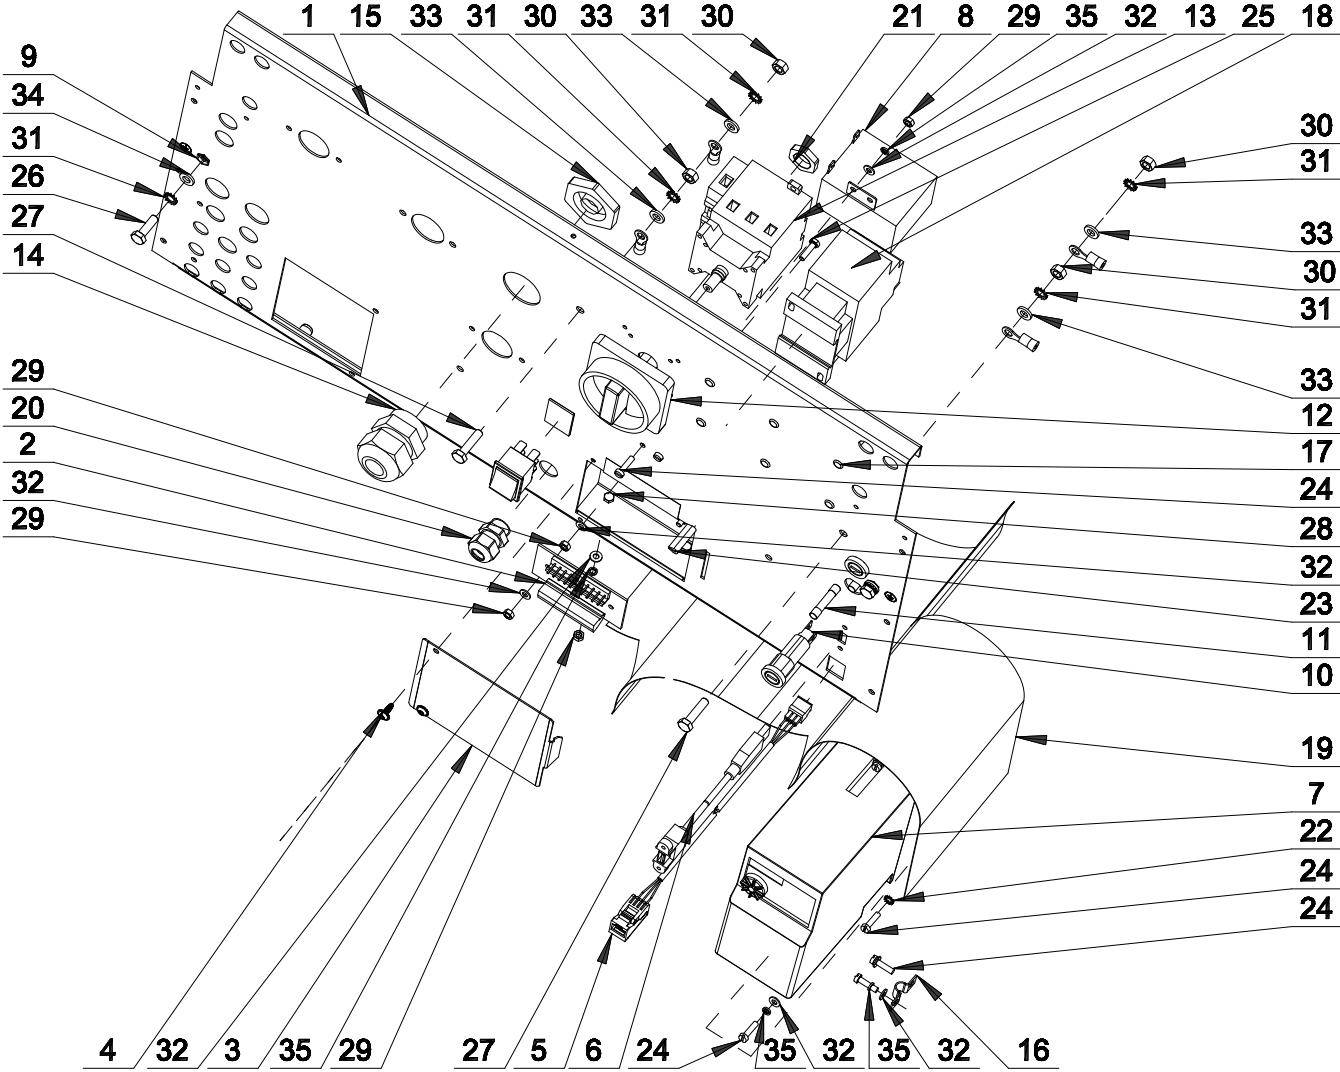

REAR PANEL PARTS

REAR PANEL PARTS

<u>Illus.</u> <u>No.</u>	<u>Part No.</u>	<u>Description</u>	<u>Illus.</u> <u>No.</u>	<u>Part No.</u>	<u>Description</u>	<u>Illus.</u> <u>No.</u>	<u>Part No.</u>	<u>Description</u>
1	W10725515	Rear Panel - Complete	12	23003497	Main Switch Knob	25	23004095	Bolt M4X16
2	W10286355	Signal Board MC5	13	23003500	Main Switch 25A	26	23002462	Bolt M6X20
	W10665043	Cable, Pump Relay Board to LED Terminal	14	23004494	Large Strain Relief	27	23002806	Bolt M6X25
3	W10725522	Rear Panel, Lid	15	23004495	Large Strain Relief Nut	28	23001682	Bolt M4x8
4	W10711800	Screw 4x11	16	W10713152	Cable Clamp	29	23003666	Nut M4
5	W10713154	Cable, RS485 Connectors	17	23002362	Rivet W/Crank (4x7)	30	23002651	Nut M6
6	W10713157	Cable, USB - Rear Panel Connection	18	23003750	Contact, Frequency Inverter	31	23002425	Washer, Lock M6
7	W10415734	Inverter, Frequency	19	W10725554	Cover, Motor - Frequency Inverter	32	23002438	Washer M4.3
	W10725529	Cable, Communication	20	23004396	Small Strain Relief M16	33	23003767	Washer M6.4
8	W10725530	Filter	21	23004398	Small Strain Relief Nut M16	34	23002424	Washer M6.4
9	23001575	Nut, Insert M6	22	23002950	Washer, Lock M4	35	23002400	Washer M4
10	23002210	Fuse Holder (6x32mm)	23	23002473	Foam Connector Gasket			Following Parts Not Illustrated
11	23003385	Fuse 1A 6x32	24	23002398	Bolt M4x16			W10725560 Wiring, Main
								W10713163 Kit, Liquid Soap Supply Connection