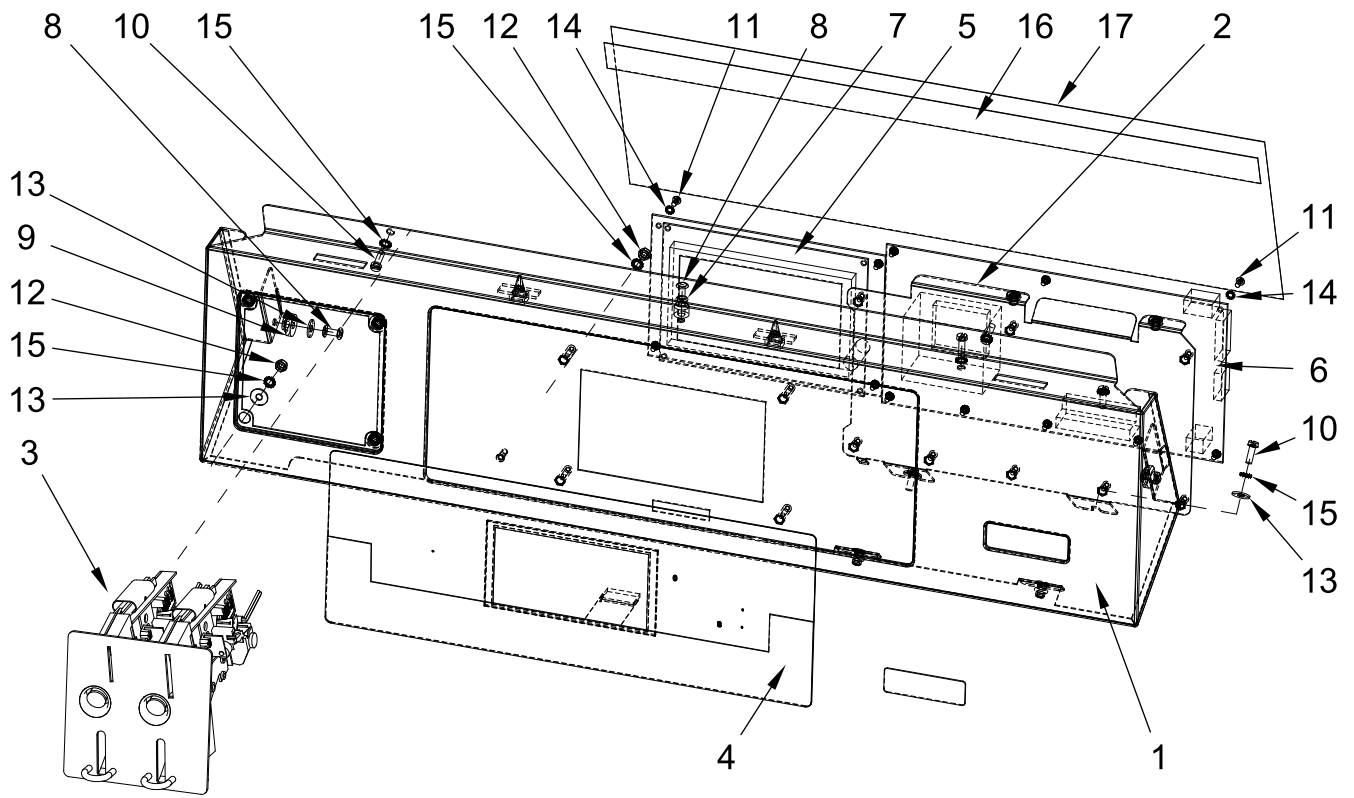

CONTROL PANEL PARTS

CONTROL PANEL PARTS

<u>Illus.</u> <u>No.</u>	<u>Part No.</u>	<u>Description</u>	<u>Illus.</u> <u>No.</u>	<u>Part No.</u>	<u>Description</u>	<u>Illus.</u> <u>No.</u>	<u>Part No.</u>	<u>Description</u>
1	W10725454	Control Panel	8	W10711789	Rivet w/Crank (4x16)	17	23002877	Shield, Rain
2	W10725459	Control Board Bracket	9	W10725468	Leading Pin			Following Parts Not Illustrated
3	W10712245	Coin Drop (.25 Cent)	10	W10712243	Bolt M4x12			
4	W10725466	Keypad MC7 AC (PD)	11	23002869	Bolt M3X6	W10712236		Cable, CPU - Power Supply
5	W10712233	Control Board - CPU	12	23003666	Nut M4			
6	W10712234	Control Board - Power Supply	13	23001545	Washer M4			
7	W10711787	Pin Insertion	14	23002865	Washer, Lock M4			
			15	23002950	Washer, Lock M4			
			16	23004126	Double-Sided Tape