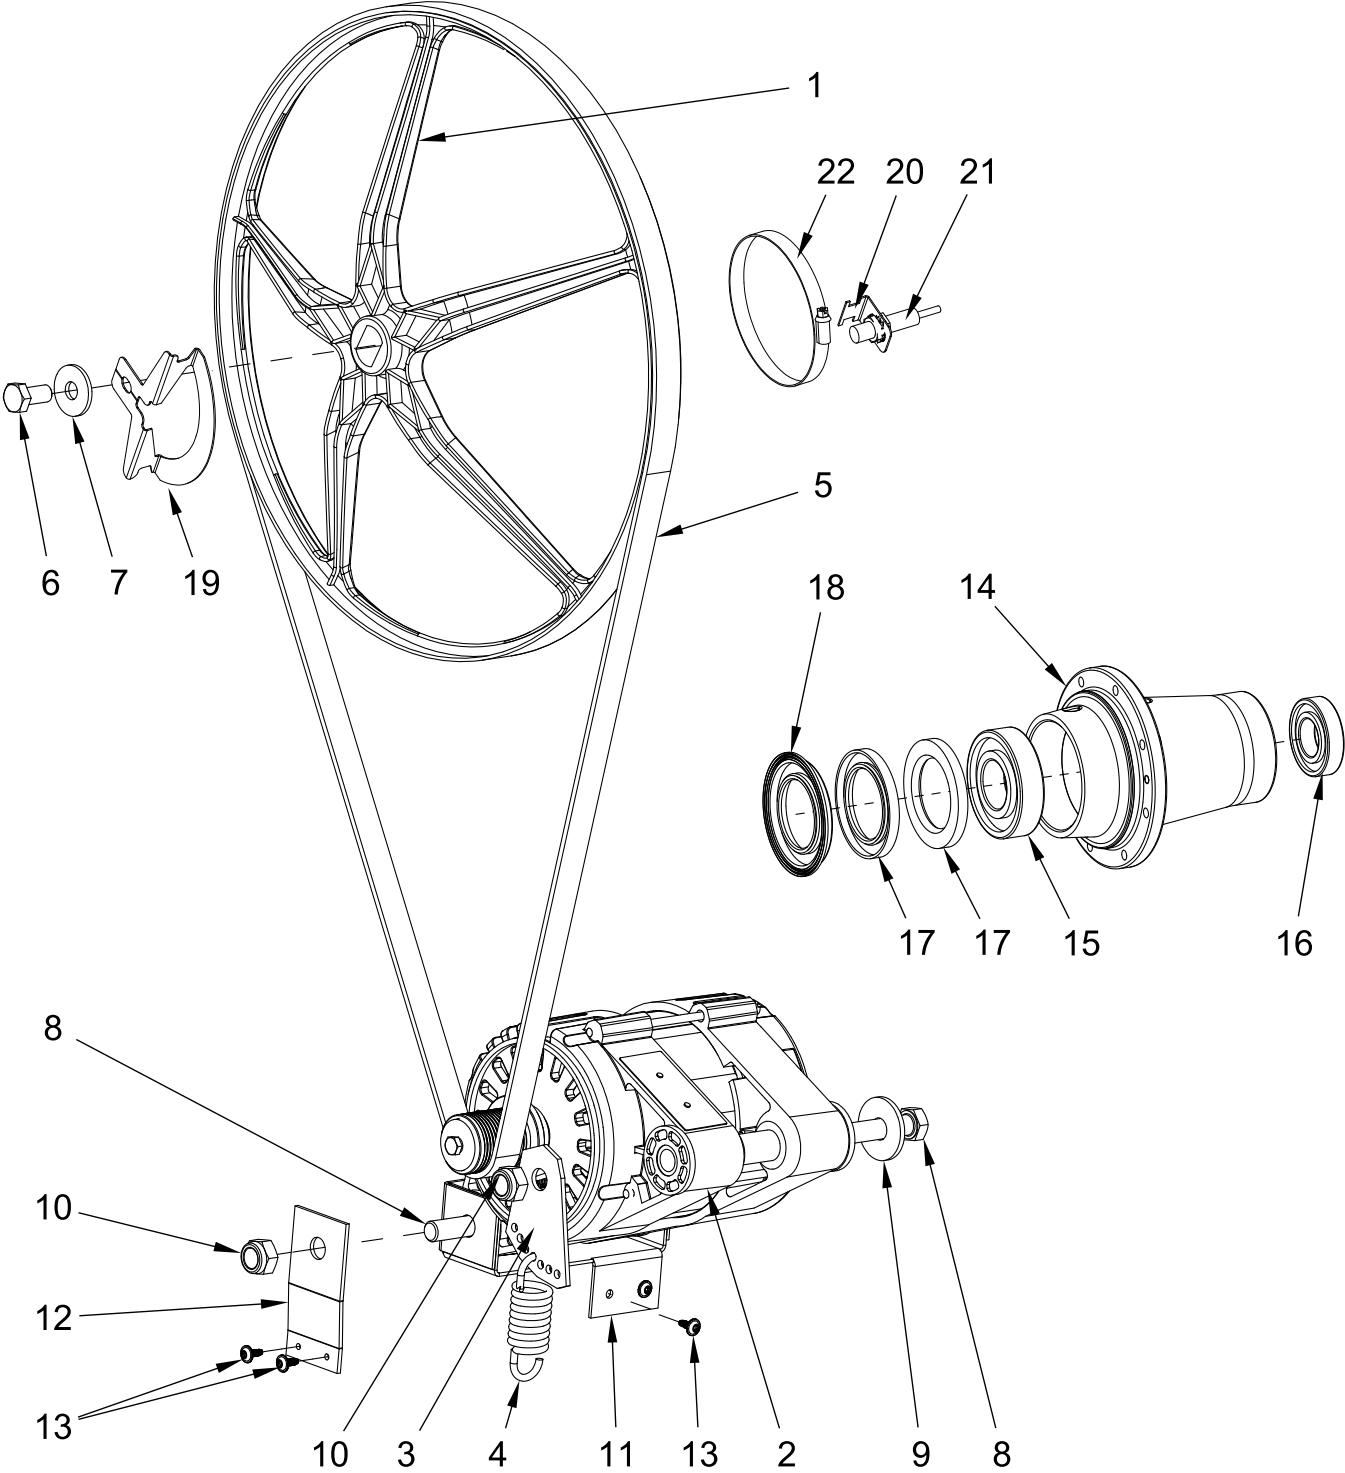

DRIVE PARTS

DRIVE PARTS

<u>Illus.</u> <u>No.</u>	<u>Part No.</u>	<u>Description</u>
1	23004308	V-Pulley Drum
2	W10725743	Motor
3	W10725749	Spring Holder
4	23004156	Spring, Tension
5	W10713981	Belt
6	23002648	Bolt M10x20
7	23004023	Washer M10
8	W10713997	Bolt M12x180
9	23004146	Washer 12

<u>Illus.</u> <u>No.</u>	<u>Part No.</u>	<u>Description</u>
10	W10357141	Nut M12
11	W10725764	Motor Holder
12	W10725776	Holder
13	W10711800	Screw 4x11
14	W10725785	Bearing Housing
15	23003615	Bearing (6309)
16	23004032	Bearing (6307)
17	W10714022	Ring Seal 65x100x10
18	W10714025	Ring Seal 65x100/114x9/12

<u>Illus.</u> <u>No.</u>	<u>Part No.</u>	<u>Description</u>
19	W10747775	Plate, Speed Sensor
20	W10747779	Bracket, Speed Sensor
21	W10747780	Speed Sensor
22	W10748073	Hose Clamp (100-120)