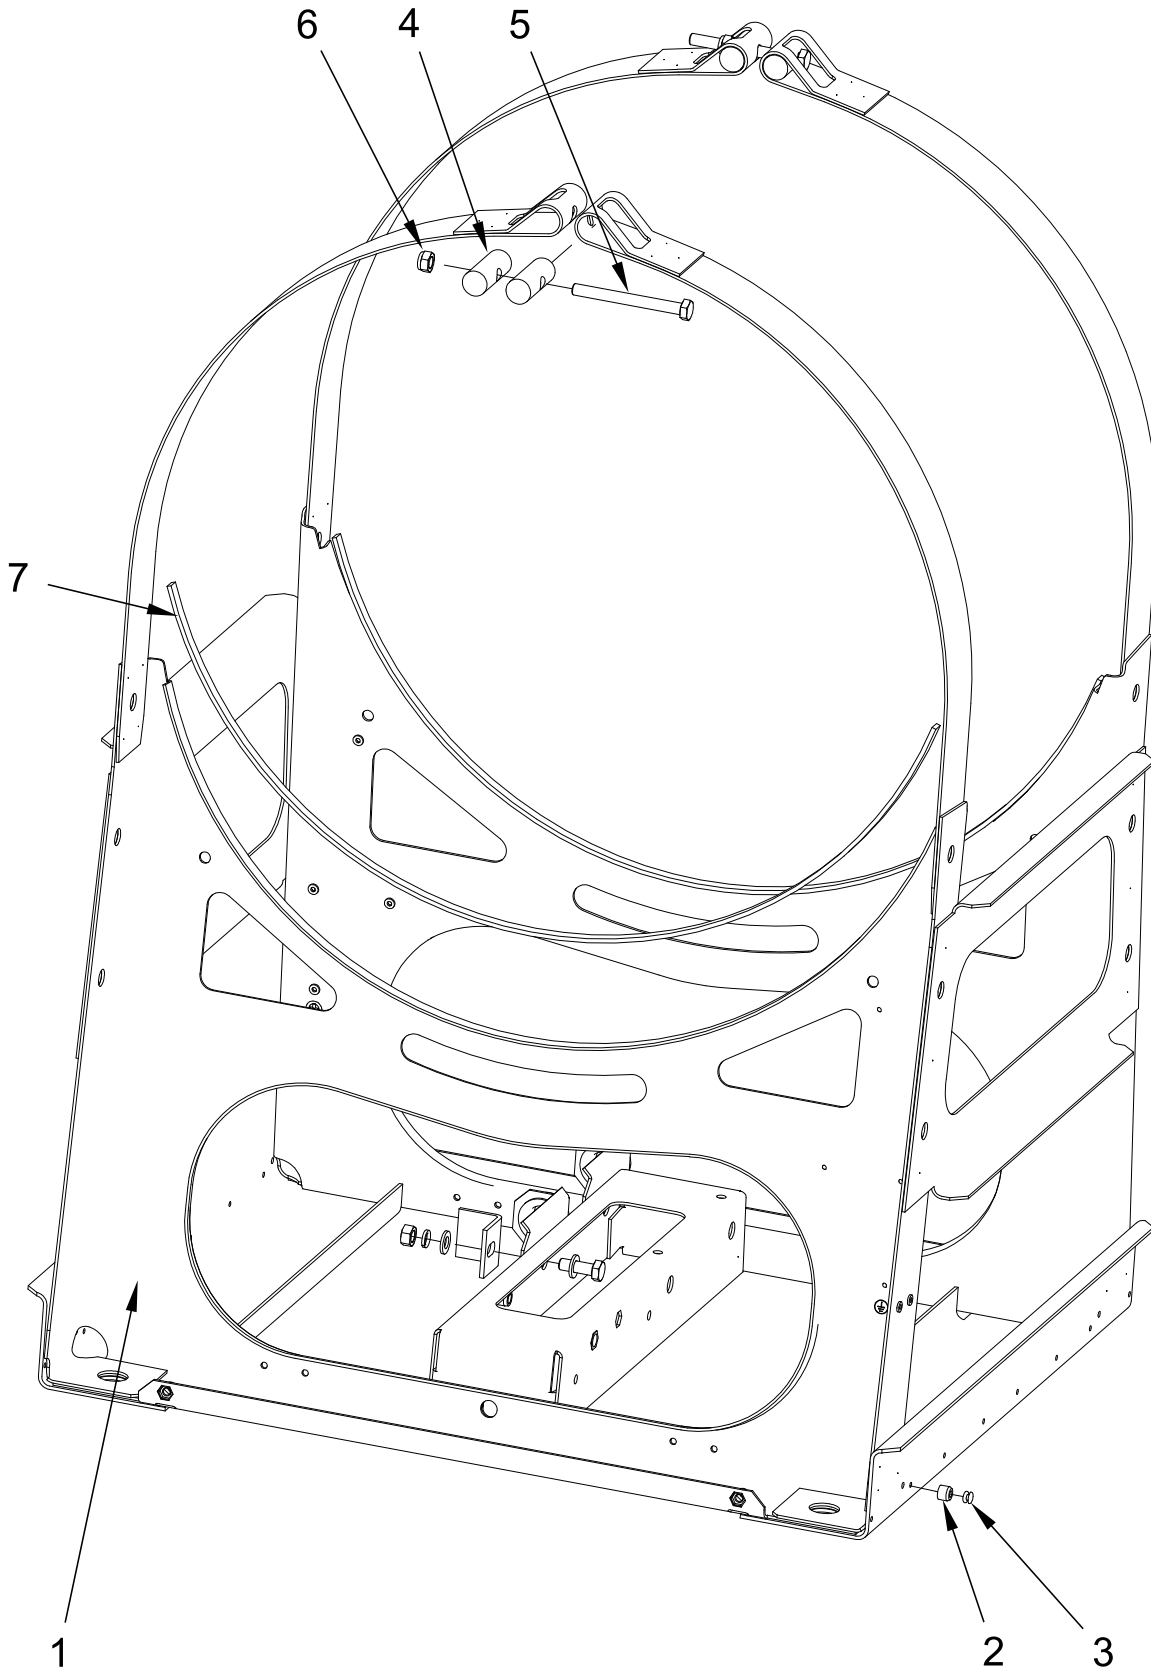

COMMERCIAL INDUSTRIAL WASHER

MODELS:

MXR30PDATS (Stainless) (Painted)

FRAME PARTS

FRAME PARTS

<u>Illus.</u> <u>No.</u>	<u>Part No.</u>	<u>Description</u>
1	W10725150	Frame
2	W10711787	Pin Insertion
3	W10711789	Rivet w/Crank (4x16)

<u>Illus.</u> <u>No.</u>	<u>Part No.</u>	<u>Description</u>
4	W10711702	Cover Strip Pin
5	23003064	Bolt M8x80

<u>Illus.</u> <u>No.</u>	<u>Part No.</u>	<u>Description</u>
6	23001607	Nut M8
7	W10711718	Self-Adhesive Foam Sealing

CABINET PARTS

CABINET PARTS

<u>Illus. No.</u>	<u>Part No.</u>	<u>Description</u>
1	W10725172	Side Panel - Right (Painted)
	W10725174	Side Panel - Right (Stainless)
2	W10725206	Side Panel - Left (Painted)
	W10725209	Side Panel - Left (Stainless)
3	W10725231	Front Panel - Complete Coin Meter (Stainless)
4	W10725236	Rear Cover - Lower, Complete
5	W10725239	Panel Holder Complete
6	W10725260	Top Cover - Complete (PD)
7	W10725421	Cabinet Reinforcement Complete
8	W10725424	Rear Cover
9	W10711800	Screw 4x11
10	W10286289	Bolt M6X10