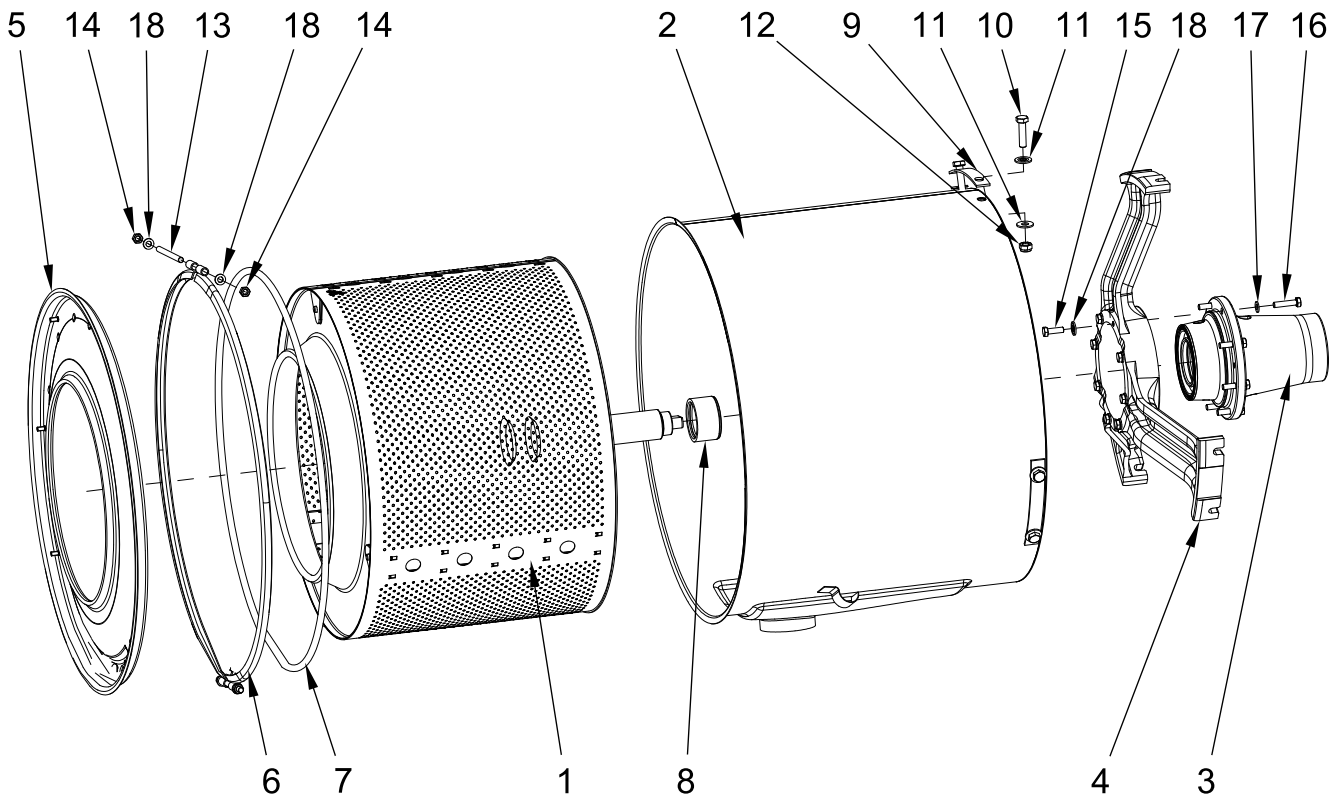

DRUM AND TUB PARTS

DRUM AND TUB PARTS

<u>Illus.</u> <u>No.</u>	<u>Part No.</u>	<u>Description</u>	<u>Illus.</u> <u>No.</u>	<u>Part No.</u>	<u>Description</u>	<u>Illus.</u> <u>No.</u>	<u>Part No.</u>	<u>Description</u>
1	W10725706	Drum, Washer - Complete	7	W10713414	Seal D10-2100MM	15	23003419	Screw M8x24
2	W10713389	External Tub - Complete, Electrical Heating	8	W10713945	Sealing Sleeve	16	23003765	Bolt M8x35
3	W10725711	Trunnion - Complete	9	W10713948	Washer, Cross Piece	17	23003769	Washer M8
4	W10713400	Support, Tub	10	W10304863	Bolt M10X40	18	23001608	Washer M8.4
5	W10713407	Front Tub Panel - Complete	11	23002988	Washer M10			Following Parts Not Illustrated
6	W10713411	Clamp - Complete	12	23001241	Nut M10	W10713950		Screw Lock
			13	23002486	Bolt M8			
			14	23002487	Nut M8