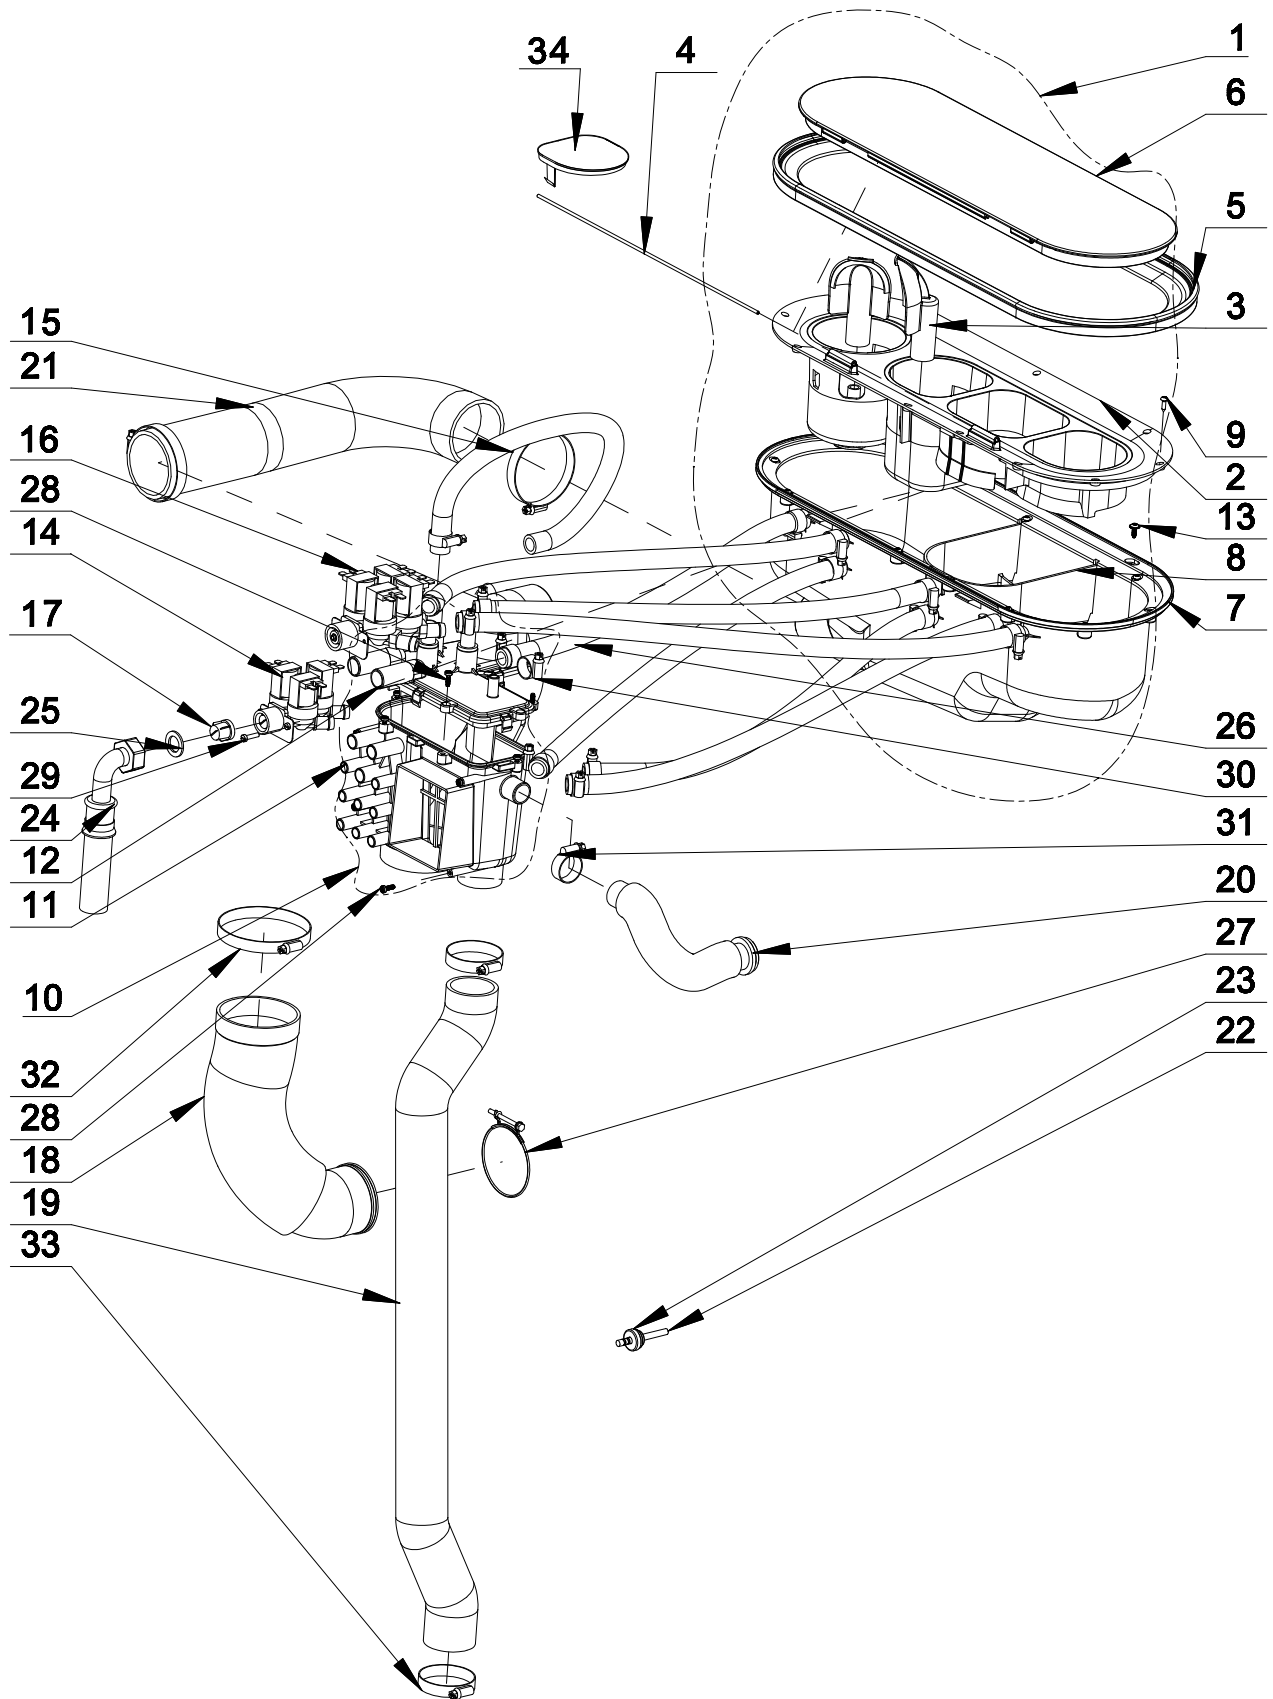

WATER INLET PARTS

WATER INLET PARTS

<u>Illus.</u> <u>No.</u>	<u>Part No.</u>	<u>Description</u>	<u>Illus.</u> <u>No.</u>	<u>Part No.</u>	<u>Description</u>	<u>Illus.</u> <u>No.</u>	<u>Part No.</u>	<u>Description</u>
1	W10714957	Soap Hopper Complete	13	W10711800	Screw 4x11	24	23001523	Hose, Connection
2	W10712626	Upper Cover of Soap Hopper	14	W10712646	Three-Way Valve - Complete (3/4")	25	23002921	Washer, Fill Hose
3	W10712627	Flap	15	23001256	Hose Clamp (60-80)	26	23001507	Hose, Inlet
4	W10712628	Pin	16	W10712721	Four-Way Valve - Complete (3/4")	27	W10712716	Hose Clamp (62-70)
5	W10712629	Dispenser Seal	17	23002922	Filter Screen	28	W10712718	Bolt 4x12
6	W10712630	Dispenser Lid	18	W10712648	Filling Elbow - Pipe	29	23002398	Bolt M4x16
7	W10712635	Soap Hopper Insert Primary	19	W10725475	Overflow Tube	30	23001506	Hose Clamp (12-22)
8	W10712637	Soap Hopper Insert Secondary	20	W10726649	Hose, Venting	31	23001262	Hose Clamp (20-32)
9	23003782	Screw	21	W10725480	Dispenser Elbow - Pipe	32	23001258	Hose Clamp (70-90)
10	W10712640	Mixer - Complete	22	23003964	Temperature Sensor	33	23001750	Hose Clamp (40-60)
11	W10712642	Mixer Body	23	W10712713	Sealing Ring, Temperature Sensor	34	W10734787	Block-off, Dispenser Cavity
12	W10712644	Mixer Lid