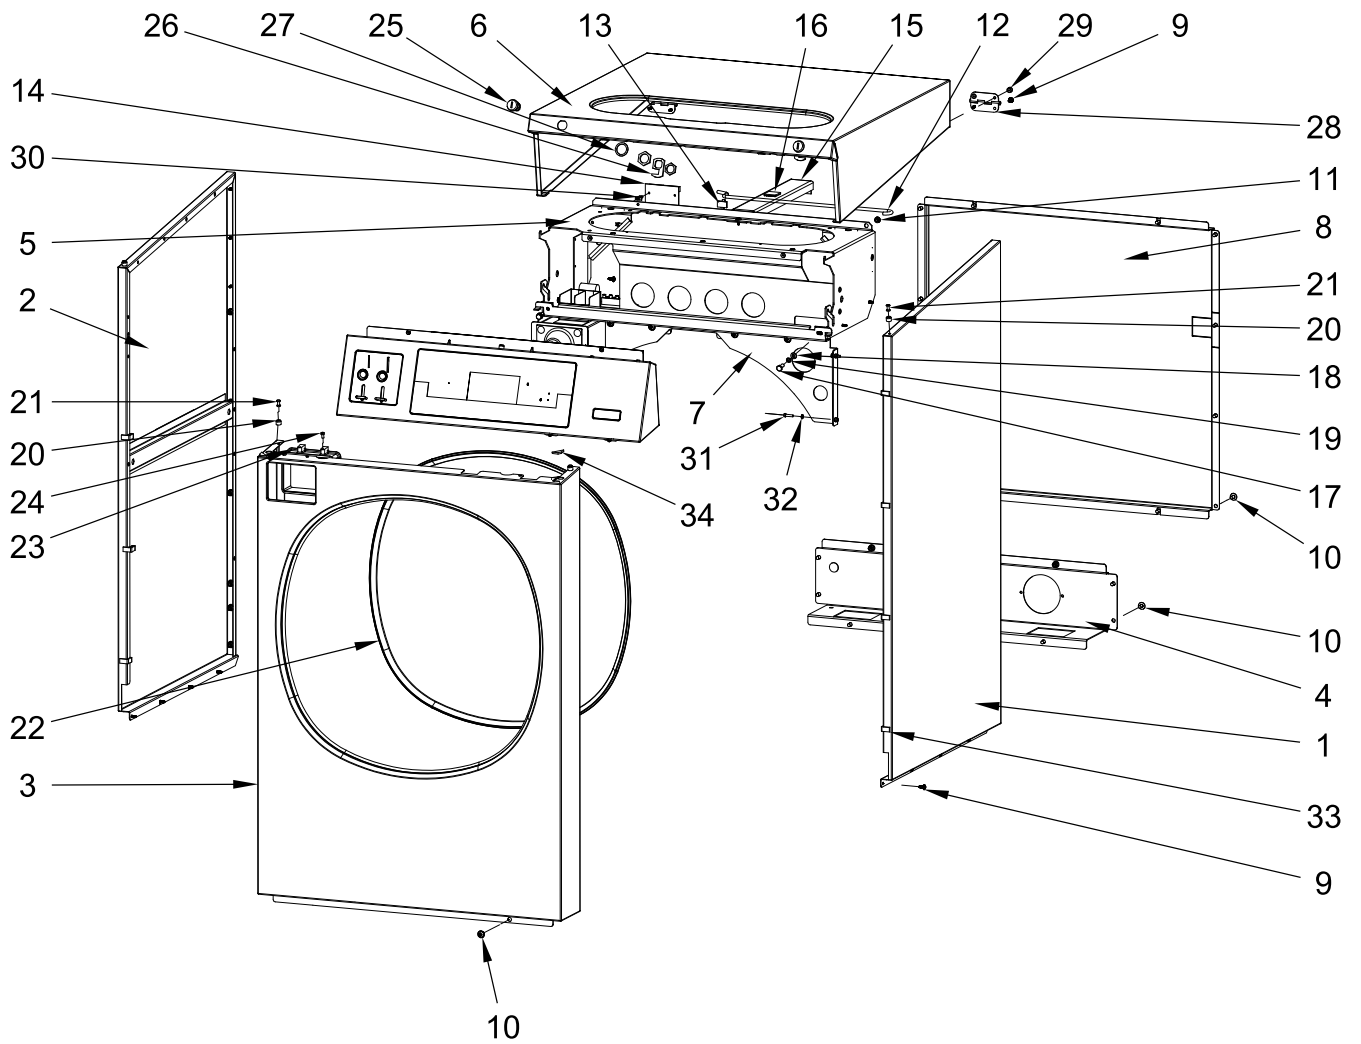

COMMERCIAL INDUSTRIAL WASHER

MODELS:

MXR30PDATS (Stainless) (Painted)

FRAME PARTS

FRAME PARTS

<u>Illus.</u> <u>No.</u>	<u>Part No.</u>	<u>Description</u>
1	W10725150	Frame
2	W10711787	Pin Insertion
3	W10711789	Rivet w/Crank (4x16)

<u>Illus.</u> <u>No.</u>	<u>Part No.</u>	<u>Description</u>
4	W10711702	Cover Strip Pin
5	23003064	Bolt M8x80

<u>Illus.</u> <u>No.</u>	<u>Part No.</u>	<u>Description</u>
6	23001607	Nut M8
7	W10711718	Self-Adhesive Foam Sealing

CABINET PARTS

CABINET PARTS

<u>Illus. No.</u>	<u>Part No.</u>	<u>Description</u>
1	W10725172	Side Panel - Right (Painted)
	W10725174	Side Panel - Right (Stainless)
2	W10725206	Side Panel - Left (Painted)
	W10725209	Side Panel - Left (Stainless)
3	W10725231	Front Panel - Complete Coin Meter (Stainless)
4	W10725236	Rear Cover - Lower, Complete
5	W10725239	Panel Holder Complete
6	W10725260	Top Cover - Complete (PD)
7	W10725421	Cabinet Reinforcement Complete
8	W10725424	Rear Cover
9	W10711800	Screw 4x11
10	W10286289	Bolt M6X10