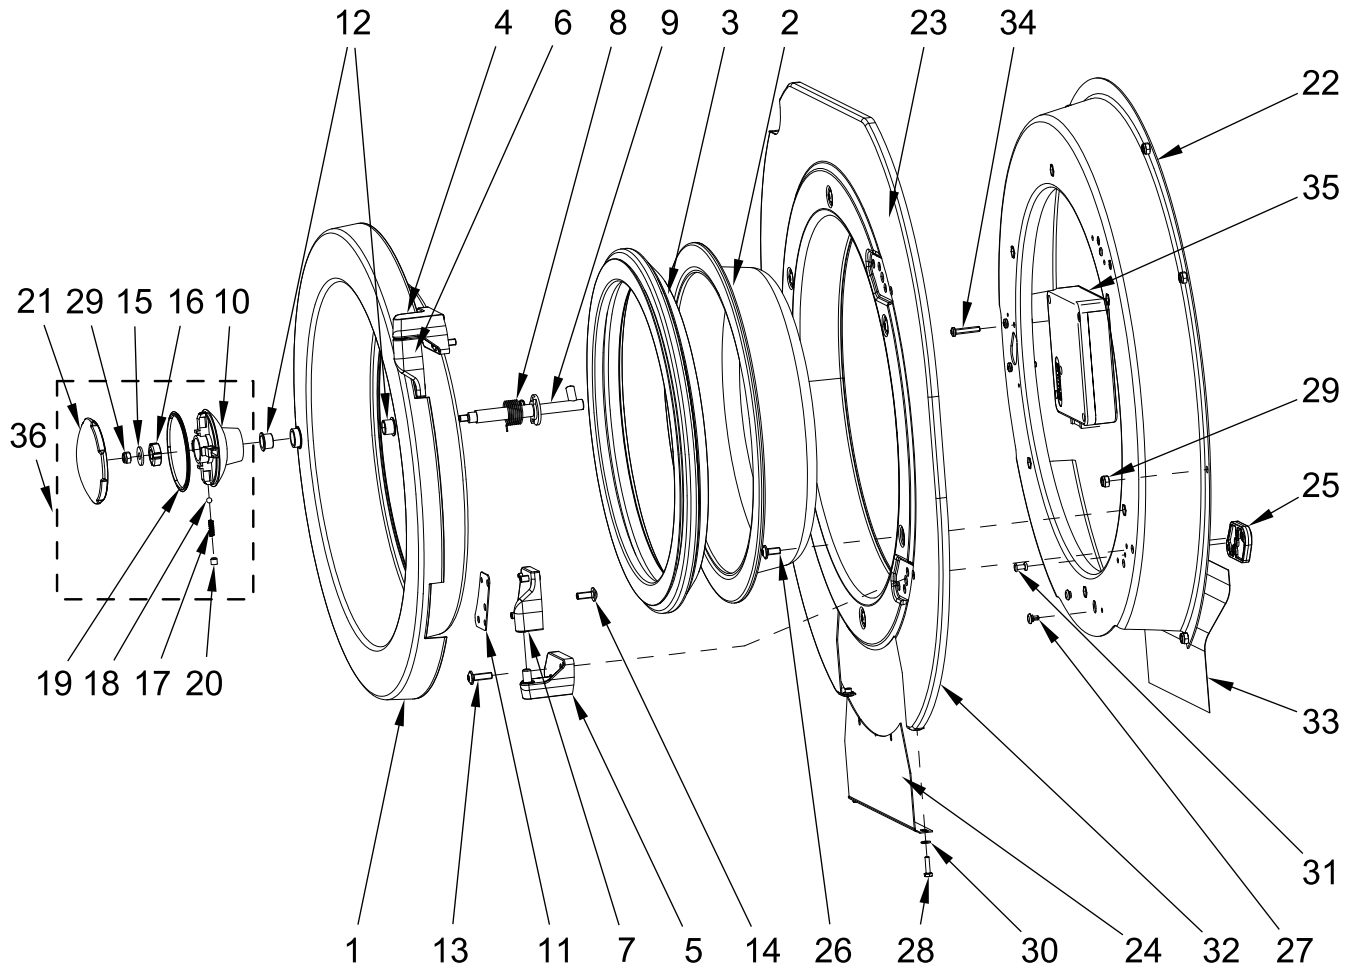

DOOR PARTS

DOOR PARTS

<u>Illus.</u> <u>No.</u>	<u>Part No.</u>	<u>Description</u>
1	W10712296	Door (Grey)
2	W10712300	Door Glass
3	W10712304	Door Seal
4	W10712306	Upper Hinge - Fixed
5	W10712307	Lower Hinge - Fixed
6	W10712308	Upper Hinge
7	W10712309	Lower Hinge
8	W10712314	Torsion Spring of Handle
9	W10712315	Lock Pin, Handle
10	W10712316	Inner, Handle
11	W10712317	Washer, Hinge
12	W10712318	Casing, Lock Pin
13	W10712319	Bolt M6x25

<u>Illus.</u> <u>No.</u>	<u>Part No.</u>	<u>Description</u>
14	W10712320	Bolt M6x16
15	23003012	Washer M6
16	W10712323	Locating Segment, Handle
17	W10712328	Compression Spring, Handle
18	W10712344	Handle Ball
19	W10712345	Distinguishing Ring (Blue)
20	W10712347	Bolt M6x6
21	W10712351	Cover, Handle
22	W10712357	Door and Lock Holder Complete
23	W10712360	Front Panel
24	W10712363	Front Cover of Heating Element
25	W10712366	Washer, Hinge

<u>Illus.</u> <u>No.</u>	<u>Part No.</u>	<u>Description</u>
26	W10712367	Bolt M6x14
27	W10712368	Plastic Plug
28	23002398	Bolt M4x16
29	23001310	Nut M6
30	23002438	Washer M4.3
31	W10711789	Rivet w/Crank (4x16)
32	23004093	Riveting Blind Nut M4
33	23002877	Shield, Rain
34	W10712370	Bolt M5x25
35	W10712373	Door Lock
36	W10712375	Handle Complete
		Following Parts Not Illustrated
	W10712376	Wiring, Door Lock