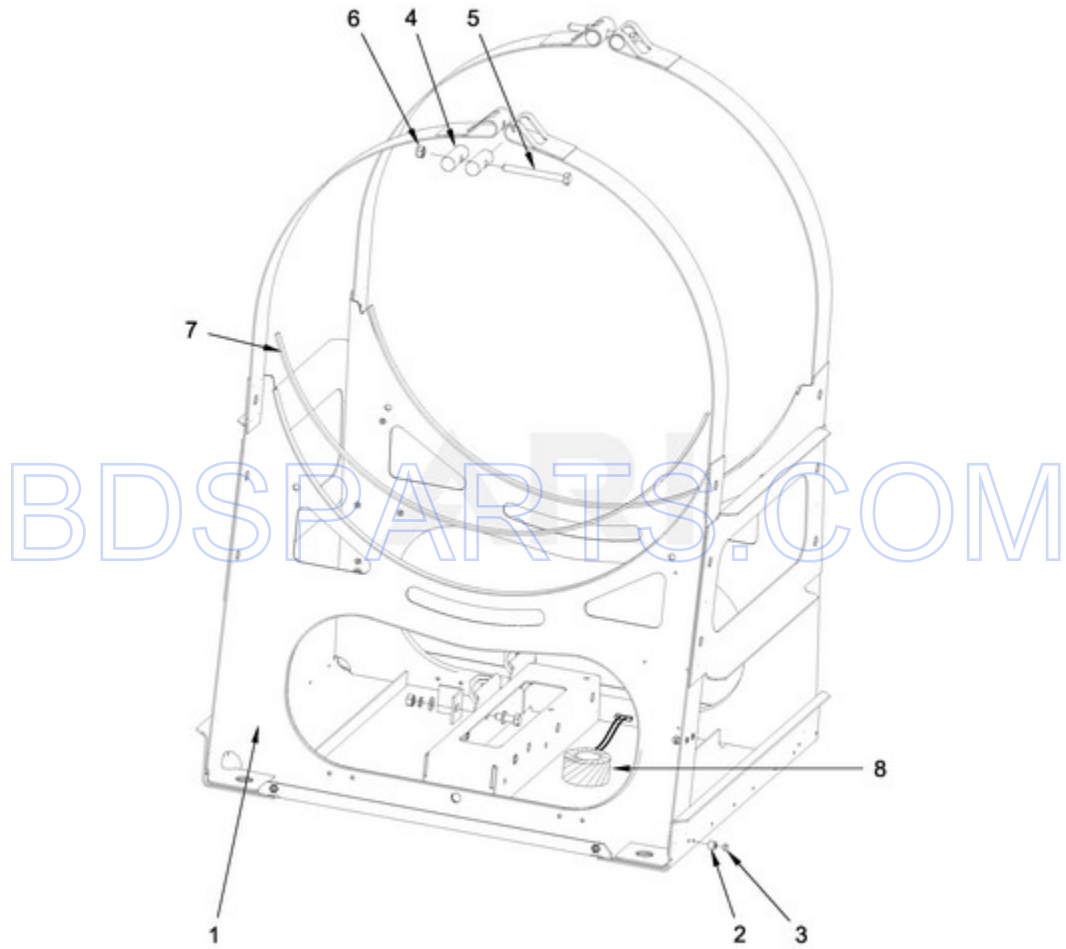

MXR30PDAAS - 02 - FRAME PARTS

FRAME PARTS

07/05/2017

2

Part No. W11161904 Rev. A

Page design © 2004-2017 by ARI Network Services, Inc.

BDSPARTS.COM

Ref #	Part #	Description	Qty	Context	Note	MSRP
6	23001607	NUT M8				
2	W10711787	INSERT, RIVET				
3	W10711789	RIVET W/CRANK (4X16)				
4	W10711702	COVER STRIP PIN				
5	23003064	BOLT M8X80				
7	W10711718	SELF-ADHESIVE FOAM SEAL				
1	W10725150	FRAME				
8	W11159624	TRANSFORMER, STEP UP (120VAC-240VAC)				

BDSPARTS.COM

BDSPARTS.COM

MXR30PDAAS - 03 - CABINET PARTS

CABINET PARTS

Ref #	Part #	Description	Qty	Context	Note	MSRP
NI	N/P	FOLLOWING PARTS NOT ILLUSTRATED				
27	23001007	WASHER				
26	23001009	HOOK, LOCK				
30	23001099	PC BOARD SOCKET				
17	23002461	BOLT M6X16				
31	23002398	BOLT M4X16				
19	23002440	WASHER M6				
18	23003774	WASHER M6 X 4				
NI	23003666	PARTS FOR MAYTAG CONNECT 360, NUT M4				
24	23003114	BOLT M4X8				
28	23004103	HINGE				
32	23002950	WASHER, LOCK M4				
13	23002454	SELF STICKING CABLE CLIP				
10	W10286289	BOLT M6X10				
11	23002167	GROMMET, RUBBER				
20	W10711787	INSERT, RIVET				
21	W10711789	RIVET W/CRANK (4X16)				
33	W10711718	SELF-ADHESIVE FOAM SEAL				
9	W10711800	SCREW M4X11				
14	W10712170	AUTO-UNLOCK MODULE				
16	W10712181	VELCRO FASTENER				
22	W10725437	EDGE PROTECTION				
23	W10712166	VAULT BEZEL				
25	W10712231	LOCK				
29	W10712165	RIVET W/CRANK (8X8)				
34	W10725440	END STOP				
NI	W10712183	WIRING HARNESS, AUTO-UNLOCK MODULE				
NI	W10712243	PARTS FOR MAYTAG CONNECT 360, BOLT M4X12				
3	W10725231	FRONT PANEL - COMPLETE COIN METER (STAINLESS)				
5	W10725239	PANEL HOLDER COMPLETE				
7	W10725421	CABINET REINFORCEMENT COMPLETE				
8	W10725424	REAR COVER				
1	W10725172	SIDE PANEL - RIGHT (PAINTED)				
1A	W10725174	SIDE PANEL - RIGHT (STAINLESS)				