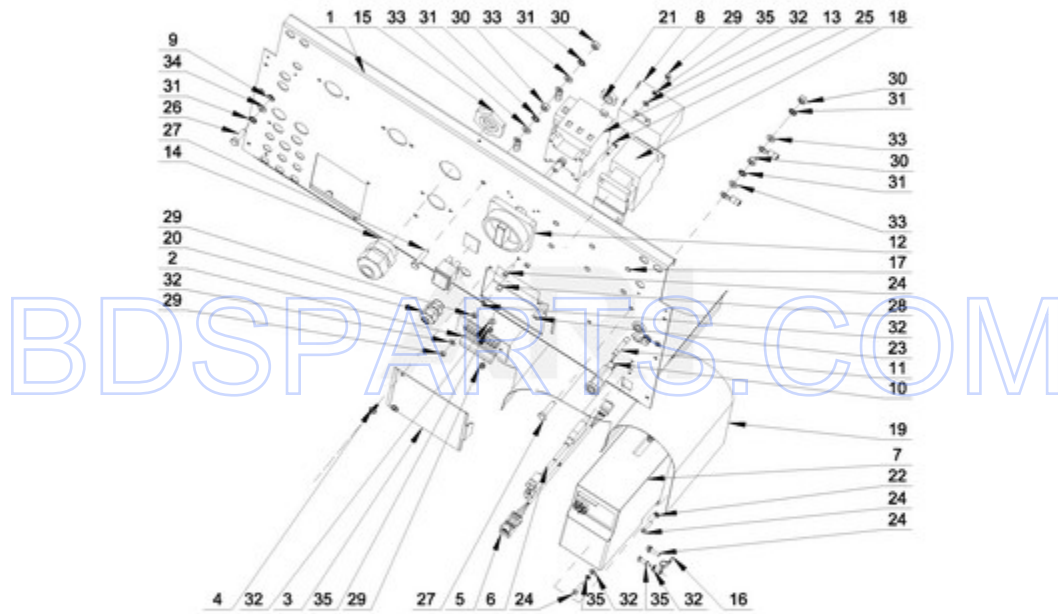

MXR30PDAAS - 09 - REAR PANEL PARTS

REAR PANEL PARTS

Ref #	Part #	Description	Qty	Context	Note	MSRP
NI	N/P	FOLLOWING PARTS NOT ILLUSTRATED				
18	23003750	CONTACTOR LC1 D09M7				
24	23002398	BOLT M4X16				
27	23002806	BOLT M6X25				
10	23002210	FUSE HOLDER (6X32MM)				
26	23002462	BOLT M6X20				
30	23002651	NUT M6				
31	23002425	WASHER, LOCK M6				
33	23003767	WASHER M6.4				
34	23002424	WASHER M6.4				
23	23002473	FOAM CONNECTOR GASKET				
29	23003666	NUT M4				
32	23002438	WASHER M4.3				
22	23002950	WASHER, LOCK M4				
25	23004095	BOLT M4X16				
17	23002362	RIVET W/CRANK (4X7)				
7	W10415734	INVERTER, FREQUENCY				
35	23002400	WASHER M4				
11	23003385	FUSE 1A 6X32				
28	23001682	BOLT M4X8				
12	23003497	MAIN SWITCH KNOB				
13	23003500	MAIN SWITCH 25A				
14	23004494	LARGE STRAIN RELIEF				
15	23004495	LARGE STRAIN RELIEF NUT				
9	23001575	NUT, INSERT M6				
20	23004396	SMALL STRAIN RELIEF M16				
21	23004398	SMALL STRAIN RELIEF NUT M16				
2	W10286355	LED BOARD MC5				
4	W10711800	SCREW M4X11				
2A	W10665043	CABLE, PUMP RELAY BOARD TO LED TERMINAL				
3	W10725522	REAR PANEL, LID				
5	W10713154	CABLE CONNECTOR, RS485				
6	W10713157	CABLE, USB - REAR PANEL CONNECTOR				
8	W10725530	FILTER				
16	W10713152	CABLE CLAMP				
NI	W10725560	WIRING, MAIN				
NI	W10713163