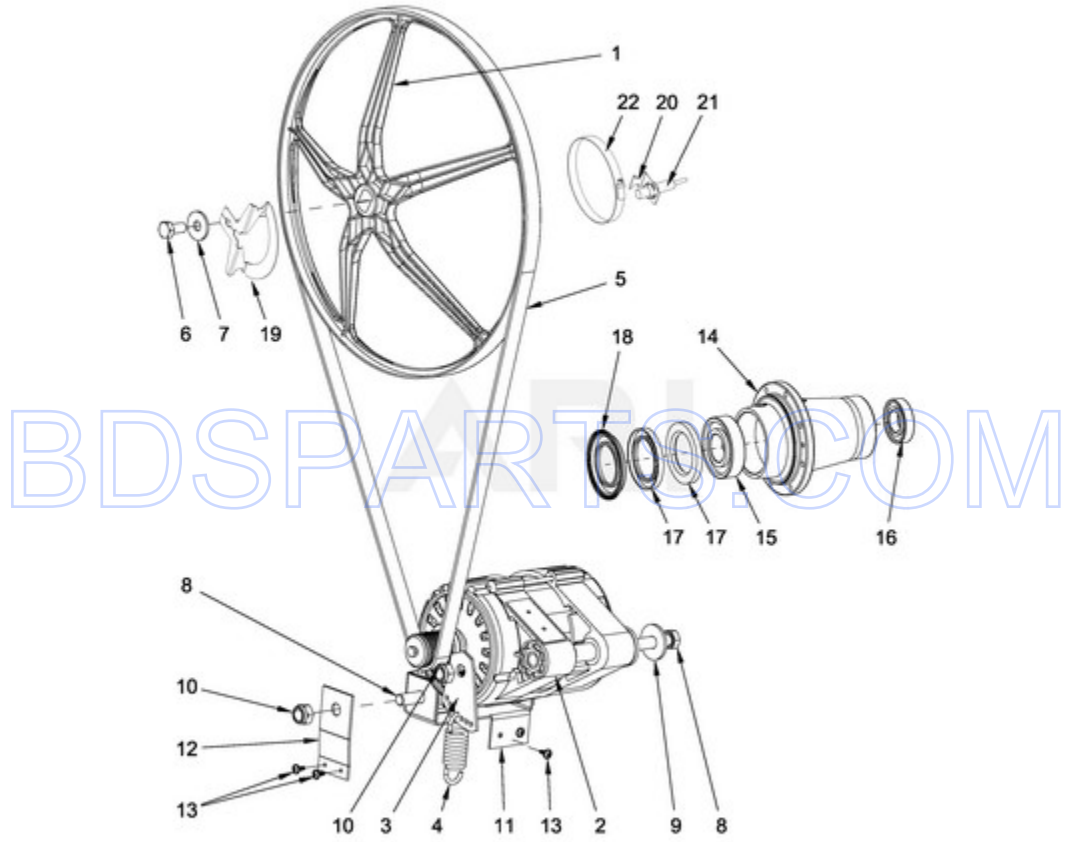

BDSPARTS.COM

BDSPARTS.COM

MXR30PDAAS - 10 - DRUM AND TUB PARTS

DRUM AND TUB PARTS

Ref #	Part #	Description	Qty	Context	Note	MSRP
NI	N/P	FOLLOWING PARTS NOT ILLUSTRATED				
16	23003765	BOLT M8X35				
17	23003769	WASHER M8				
12	23001241	NUT M10				
14	23002487	NUT M8				
18	23001608	WASHER M8.4				
13	23002486	BOLT M8				
15	23003419	SCREW M8X24				
11	23002988	WASHER M10				
10	W10304863	BOLT M10X40				
8	W10713945	SEAL SLEEVE				
NI	W10713950	THREAD LOCK				
4	W10713400	SUPPORT, TUB				
5	W10713407	FRONT TUB PANEL - COMPLETE				
6	W10713411	CLAMP - COMPLETE				
7	W10713414	SEAL D10-2100MM				
9	W10713948	BRACKET, CURVED				
1	W10725706	DRUM, WASHER - COMPLETE				
2	W10713389	OUTER TUB - COMPLETE				
3	W10725711	TRUNNION - COMPLETE				

MXR30PDAAS - 11 - DRIVE PARTS

DRIVE PARTS

07/05/2017

20

Part No. W11161904 Rev. A

Page design © 2004-2017 by ARI Network Services, Inc.

BDSPARTS.COM

Ref #	Part #	Description	Qty	Context	Note	MSRP
1	23004308	V-PULLEY DRUM				
15	23003615	BEARING (6309)				
16	23004032	BEARING (6307)				
9	23004146	WASHER M12				
4	23004156	SPRING, TENSION				
6	23002648	BOLT M10X20				
10	W10357141	NUT M12				
7	23004023	WASHER M10				
13	W10711800	SCREW M4X11				
17	W10714022	RING SEAL 65X100X10				
18	W10714025	RING SEAL 65X100/114X9/12				
19	W10747775	PLATE, SPEED SENSOR				
20	W10747779	BRACKET, SPEED SENSOR				
21	W10747780	SPEED SENSOR				
3	W10725749	SPRING HOLDER				
5	W10713981	BELT				
2	W10725743	MOTOR				
8	W10713997	BOLT M12X180				
11	W10725764	MOTOR HOLDER				
12	W10725776	HOLDER				
14	W10725785	BEARING HOUSING				
22	W10748073	HOSE CLAMP (100-120)				