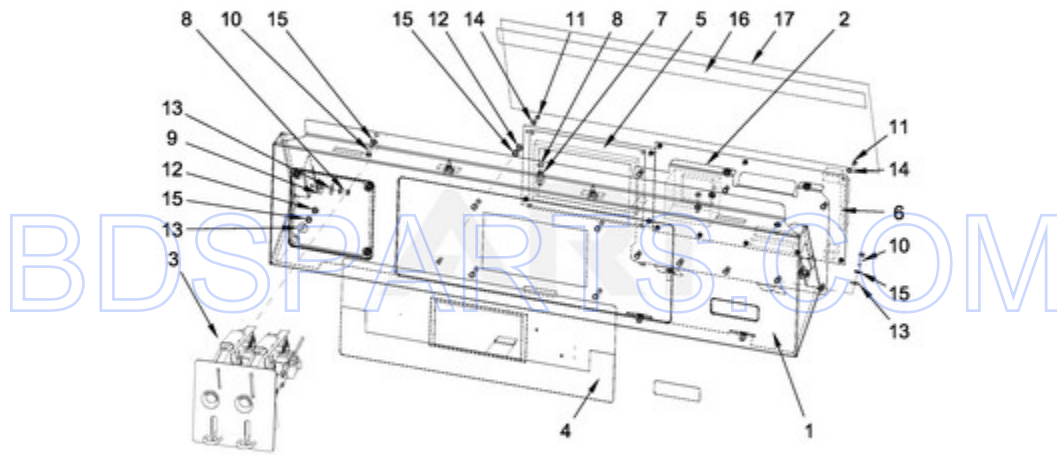

MXR30PDAAS - 04 - CONTROL PANEL PARTS

CONTROL PANEL PARTS

Ref #	Part #	Description	Qty	Context	Note	MSRP
NI	N/P	FOLLOWING PARTS NOT ILLUSTRATED				
13	23001545	WASHER M4				
11	23002869	BOLT M3X6				
12	23003666	NUT M4				
15	23002950	WASHER, LOCK M4				
14	23002865	WASHER, LOCK M4				
16	23004126	DOUBLE-SIDED TAPE				
17	23002877	SHIELD, RAIN				
7	W10711787	INSERT, RIVET				
8	W10711789	RIVET W/CRANK (4X16)				
10	W10712243	BOLT M4X12				
2	W10725459	CONTROL BOARD BRACKET				
3	W10712245	COIN DROP (.25 CENT)				
5	W10712233	DISPLAY BOARD - CPU				
6	W10712234	MAIN CONTROL BOARD MC7				
9	W10725468	LEADING PIN				
NI	W10712236	WIRING HARNESS, MAIN CONTROL TO DISPLAY BOARD				
1	W10725454	CONTROL PANEL				
4	W10725466	KEYPAD MC7 AC (PD)