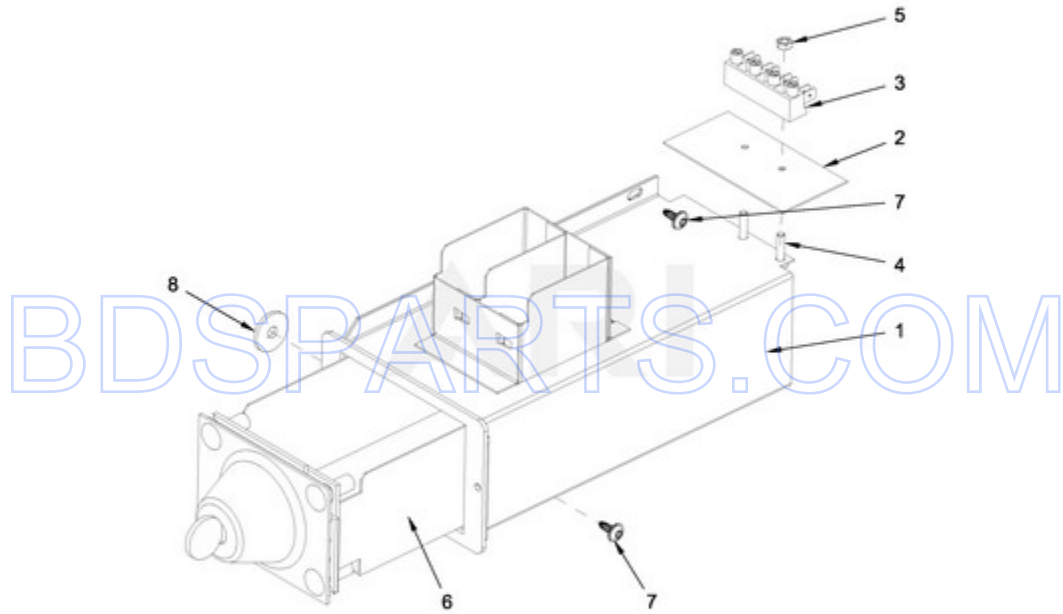

MXR30PDAAS - 02 - FRAME PARTS

FRAME PARTS

07/05/2017

2

Part No. W11161904 Rev. A

Page design © 2004-2017 by ARI Network Services, Inc.

BDSPARTS.COM

Ref #	Part #	Description	Qty	Context	Note	MSRP
6	23001607	NUT M8				
2	W10711787	INSERT, RIVET				
3	W10711789	RIVET W/CRANK (4X16)				
4	W10711702	COVER STRIP PIN				
5	23003064	BOLT M8X80				
7	W10711718	SELF-ADHESIVE FOAM SEAL				
1	W10725150	FRAME				
8	W11159624	TRANSFORMER, STEP UP (120VAC-240VAC)				

BDSPARTS.COM

BDSPARTS.COM

MXR30PDAAS - 04 - CONTROL PANEL PARTS

CONTROL PANEL PARTS

Ref #	Part #	Description	Qty	Context	Note	MSRP
NI	N/P	FOLLOWING PARTS NOT ILLUSTRATED				
13	23001545	WASHER M4				
11	23002869	BOLT M3X6				
12	23003666	NUT M4				
15	23002950	WASHER, LOCK M4				
14	23002865	WASHER, LOCK M4				
16	23004126	DOUBLE-SIDED TAPE				
17	23002877	SHIELD, RAIN				
7	W10711787	INSERT, RIVET				
8	W10711789	RIVET W/CRANK (4X16)				
10	W10712243	BOLT M4X12				
2	W10725459	CONTROL BOARD BRACKET				
3	W10712245	COIN DROP (.25 CENT)				
5	W10712233	DISPLAY BOARD - CPU				
6	W10712234	MAIN CONTROL BOARD MC7				
9	W10725468	LEADING PIN				
NI	W10712236	WIRING HARNESS, MAIN CONTROL TO DISPLAY BOARD				
1	W10725454	CONTROL PANEL				
4	W10725466	KEYPAD MC7 AC (PD)				

MXR30PDAAS - 05 - COIN VAULT PARTS

COIN VAULT PARTS

07/05/2017

8

Part No. W11161904 Rev. A

Page design © 2004-2017 by ARI Network Services, Inc.

BDSPARTS.COM

Ref #	Part #	Description	Qty	Context	Note	MSRP
3	23001113	TERMINAL BLOCK				
2	23001115	TERMINAL BLOCK INSULATION				
5	23003666	NUT M4				
6	23003656	SWITCH, COIN BOX				
4	23004095	BOLT M4X16				
7	W10711800	SCREW M4X11				
1	W10725469	COIN VAULT				
8	W10431220	WASHER				