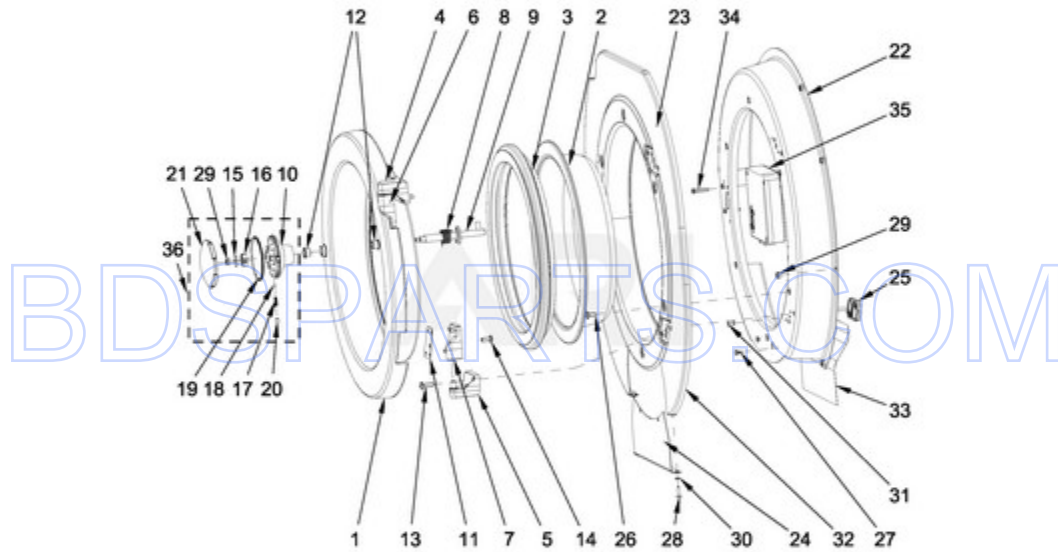

MXR30PDAAS - 06 - DOOR PARTS

DOOR PARTS

07/05/2017

10

Part No. W11161904 Rev. A

Page design © 2004-2017 by ARI Network Services, Inc.

BDSPARTS.COM

Ref #	Part #	Description	Qty	Context	Note	MSRP
NI	N/P	FOLLOWING PARTS NOT ILLUSTRATED				
29	23001310	NUT M6				
28	23002398	BOLT M4X16				
15	23003012	WASHER M6				
32	23004093	RIVET BLIND NUT M4				
30	23002438	WASHER M4.3				
33	23002877	SHIELD, RAIN				
31	W10711789	RIVET W/CRANK (4X16)				
4	W10712306	UPPER HINGE - FIXED				
5	W10712307	LOWER HINGE - FIXED				
6	W10712308	UPPER HINGE				
7	W10712309	LOWER HINGE				
8	W10712314	TORSION SPRING, HANDLE				
9	W10712315	LOCK SHAFT, HANDLE				
10	W10712316	INNER, HANDLE				
11	W10712317	WASHER, HINGE				
12	W10712318	CASING, LOCK SHAFT				
13	W10712319	BOLT M6X25				
14	W10712320	BOLT M6X16				
16	W10712323	LOCATING SEGMENT, HANDLE				
17	W10712328	COMPRESSION SPRING, HANDLE				
18	W10712344	HANDLE BALL				
19	W10712345	DISTINGUISHING RING (BLUE)				
20	W10712347	BOLT M6X6				
21	W10712351	COVER, HANDLE				
25	W10712366	HINGE SUPPORT				
26	W10712367	BOLT M6X14				
27	W10712368	PLASTIC PLUG				
34	W10712370	BOLT M5X25				
35	W10712373	DOOR LOCK				
36	W10712375	HANDLE COMPLETE				
NI	W10712376	WIRING HARNESS, DOOR LOCK				
1	W10712296	DOOR (GREY)				
2	W10712300	DOOR GLASS				
3	W10712304	DOOR SEAL				
22	W10712357	DOOR AND LOCK HOLDER COMPLETE				
23	W10712360	FRONT PANEL				
24	W10712363					

BDS PARTS.COM

BDS PARTS.COM