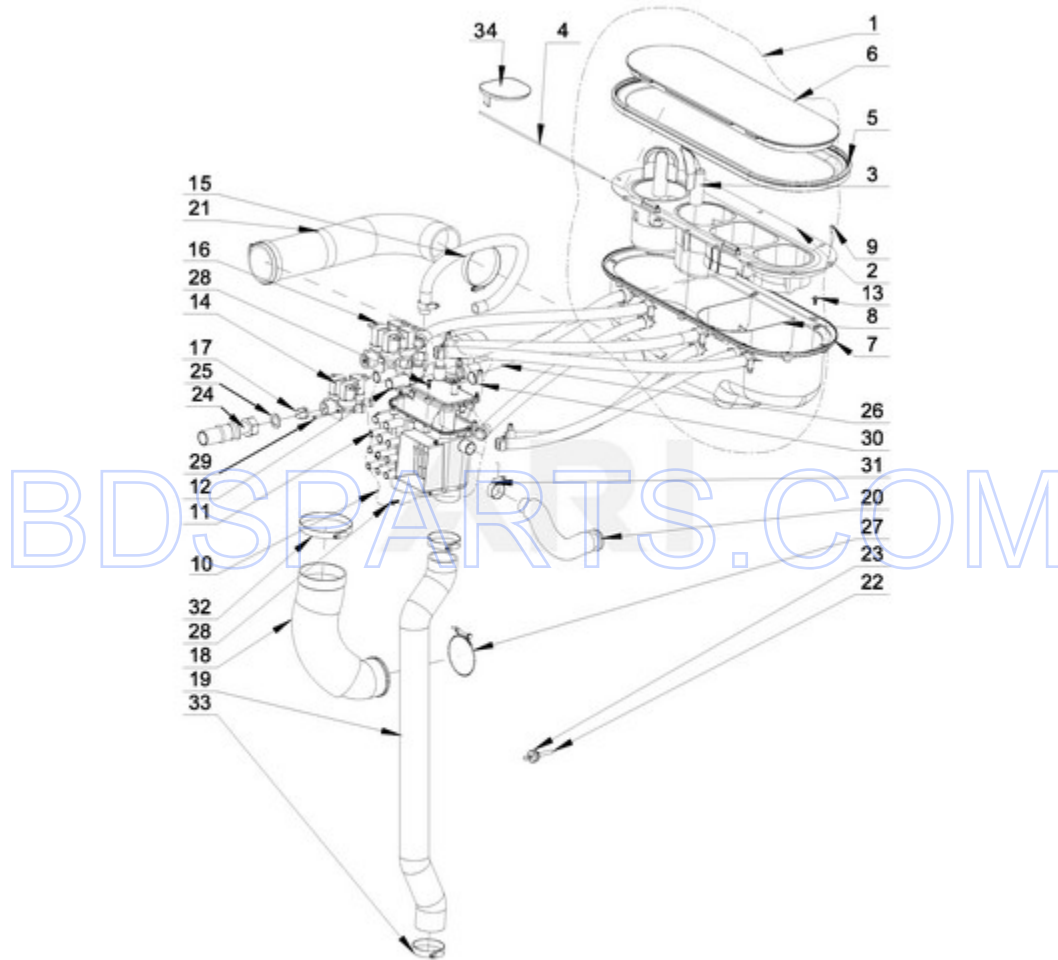

BDS PARTS.COM

BDS PARTS.COM

Ref #	Part #	Description	Qty	Context	Note	MSRP
		FRONT COVER OF HEATING ELEMENT				

BDSPARTS.COM

BDSPARTS.COM

MXR30PDAAS - 07 - WATER INLET PARTS

WATER INLET PARTS

Ref #	Part #	Description	Qty	Context Note	MSRP
30	23001506	HOSE CLAMP (12-22)			
26	23001507	HOSE, INLET			
24	23001523	HOSE, CONNECTION			
15	23001256	HOSE CLAMP (60-80)			
32	23001258	HOSE CLAMP (70-90)			
31	23001262	HOSE CLAMP (20-32)			
29	23002398	BOLT M4X16			
25	23002921	WASHER, FILL HOSE			
17	23002922	FILTER SCREEN			
9	23003782	SCREW			
33	23001750	HOSE CLAMP (40-60)			
22	23003964	TEMPERATURE SENSOR			
13	W10711800	SCREW M4X11			
1	W10714957	CHEMICAL DISPENSER			
2	W10712626	CHEMICAL DISPENSER INSERT			
3	W10712627	SIPHON			
4	W10712628	PIN, HINGE			
5	W10712629	DISPENSER SEAL			
6	W10712630	DISPENSER LID			
7	W10712635	CHEMICAL DISPENSER BASE			
8	W10712637	INSERT, CHEMICAL DISPENSER BASE			
10	W10712640	MIXER - COMPLETE			
11	W10712642	MIXER BODY			
12	W10712644	MIXER LID			
14	W10712646	THREE-WAY VALVE - COMPLETE (3/4")			
16	W10712721	FOUR-WAY VALVE - COMPLETE (3/4")			
20	W10726649	HOSE, VENT			
23	W10712713	SEAL RING, TEMPERATURE SENSOR			
27	W10712716	HOSE CLAMP (62-70)			
28	W10712718	BOLT M4X12			
34	W10734787	BLOCK-OFF, DISPENSER CAVITY			
19	W10725475	OVERFLOW TUBE			
18	W10712648	FILLING HOSE			
21	W10725480	DISPENSER ELBOW - PIPE			