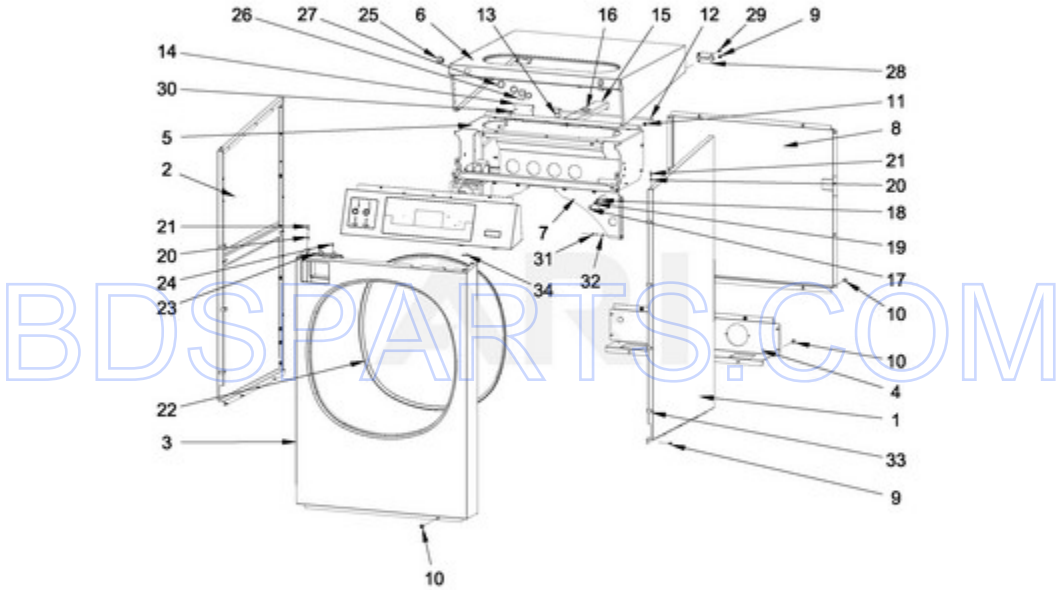

MXR30PDAAS - 02 - FRAME PARTS

FRAME PARTS

07/05/2017

2

Part No. W11161904 Rev. A

Page design © 2004-2017 by ARI Network Services, Inc.

BDSPARTS.COM

Ref #	Part #	Description	Qty	Context	Note	MSRP
6	23001607	NUT M8				
2	W10711787	INSERT, RIVET				
3	W10711789	RIVET W/CRANK (4X16)				
4	W10711702	COVER STRIP PIN				
5	23003064	BOLT M8X80				
7	W10711718	SELF-ADHESIVE FOAM SEAL				
1	W10725150	FRAME				
8	W11159624	TRANSFORMER, STEP UP (120VAC-240VAC)				

BDSPARTS.COM

BDSPARTS.COM

MXR30PDAAS - 03 - CABINET PARTS

CABINET PARTS

Ref #	Part #	Description	Qty	Context	Note	MSRP
NI	N/P	FOLLOWING PARTS NOT ILLUSTRATED				
27	23001007	WASHER				
26	23001009	HOOK, LOCK				
30	23001099	PC BOARD SOCKET				
17	23002461	BOLT M6X16				
31	23002398	BOLT M4X16				
19	23002440	WASHER M6				
18	23003774	WASHER M6 X 4				
NI	23003666	PARTS FOR MAYTAG CONNECT 360, NUT M4				
24	23003114	BOLT M4X8				
28	23004103	HINGE				
32	23002950	WASHER, LOCK M4				
13	23002454	SELF STICKING CABLE CLIP				
10	W10286289	BOLT M6X10				
11	23002167	GROMMET, RUBBER				
20	W10711787	INSERT, RIVET				
21	W10711789	RIVET W/CRANK (4X16)				
33	W10711718	SELF-ADHESIVE FOAM SEAL				
9	W10711800	SCREW M4X11				
14	W10712170	AUTO-UNLOCK MODULE				
16	W10712181	VELCRO FASTENER				
22	W10725437	EDGE PROTECTION				
23	W10712166	VAULT BEZEL				
25	W10712231	LOCK				
29	W10712165	RIVET W/CRANK (8X8)				
34	W10725440	END STOP				
NI	W10712183	WIRING HARNESS, AUTO-UNLOCK MODULE				
NI	W10712243	PARTS FOR MAYTAG CONNECT 360, BOLT M4X12				
3	W10725231	FRONT PANEL - COMPLETE COIN METER (STAINLESS)				
5	W10725239	PANEL HOLDER COMPLETE				
7	W10725421	CABINET REINFORCEMENT COMPLETE				
8	W10725424	REAR COVER				
1	W10725172	SIDE PANEL - RIGHT (PAINTED)				
1A	W10725174	SIDE PANEL - RIGHT (STAINLESS)				