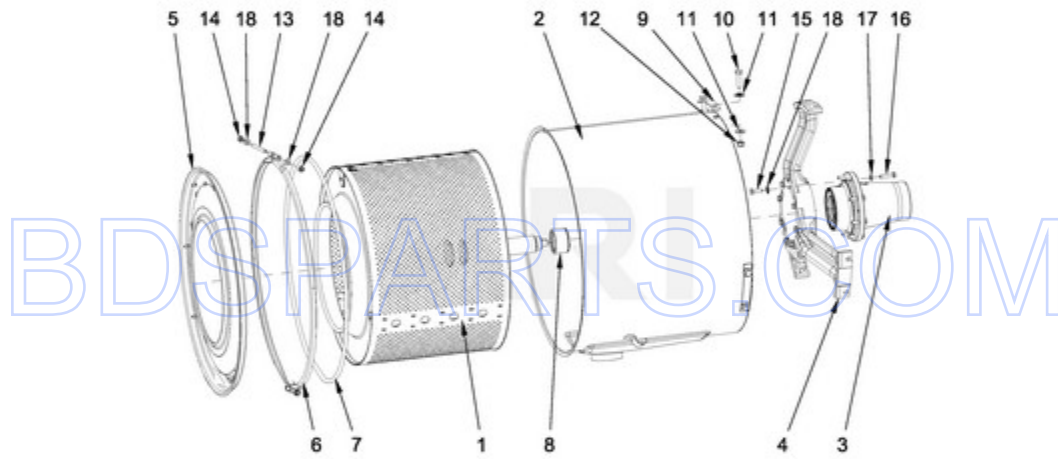

MXR30PDAAS - 10 - DRUM AND TUB PARTS

DRUM AND TUB PARTS

Ref #	Part #	Description	Qty	Context	Note	MSRP
NI	N/P	FOLLOWING PARTS NOT ILLUSTRATED				
16	23003765	BOLT M8X35				
17	23003769	WASHER M8				
12	23001241	NUT M10				
14	23002487	NUT M8				
18	23001608	WASHER M8.4				
13	23002486	BOLT M8				
15	23003419	SCREW M8X24				
11	23002988	WASHER M10				
10	W10304863	BOLT M10X40				
8	W10713945	SEAL SLEEVE				
NI	W10713950	THREAD LOCK				
4	W10713400	SUPPORT, TUB				
5	W10713407	FRONT TUB PANEL - COMPLETE				
6	W10713411	CLAMP - COMPLETE				
7	W10713414	SEAL D10-2100MM				
9	W10713948	BRACKET, CURVED				
1	W10725706	DRUM, WASHER - COMPLETE				
2	W10713389	OUTER TUB - COMPLETE				
3	W10725711	TRUNNION - COMPLETE