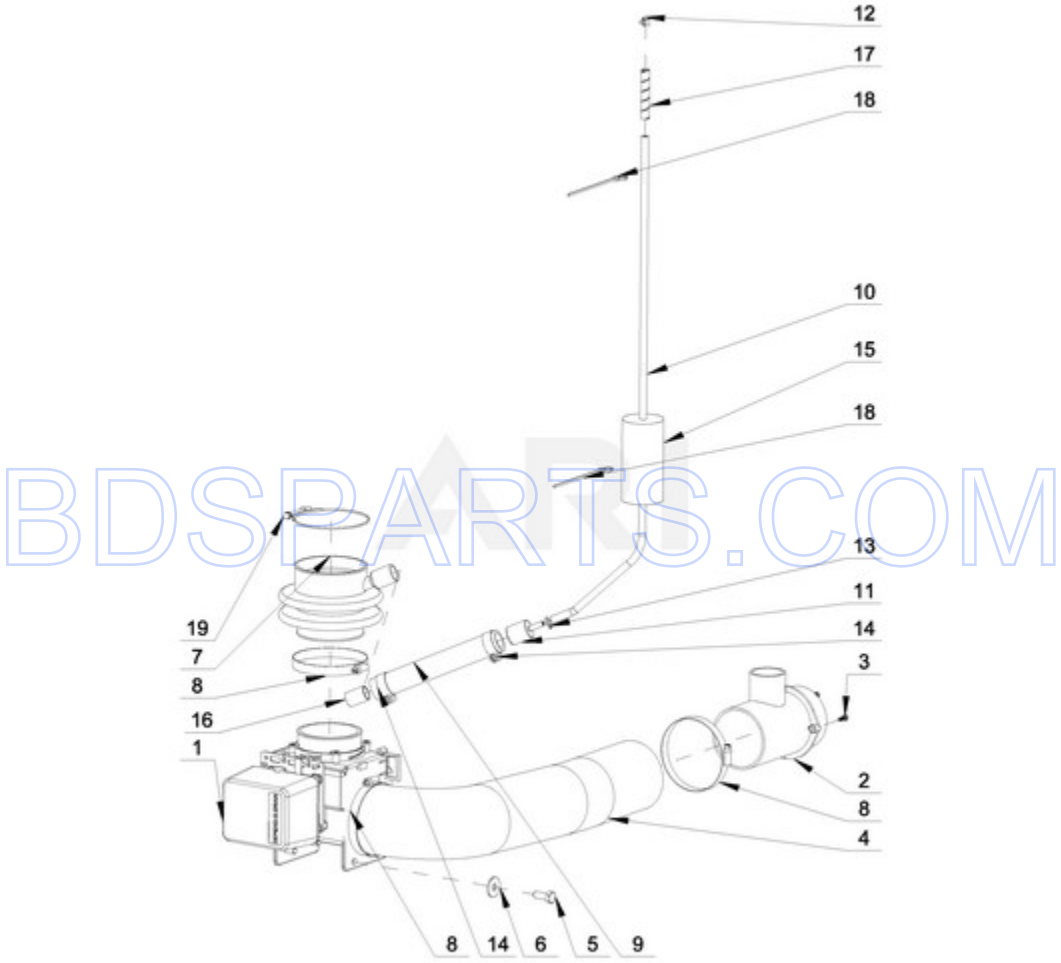

MXR30PDAAS - 08 - DRAIN SYSTEM PARTS

DRAIN SYSTEM PARTS

07/05/2017

14

Part No. W11161904 Rev. A

Page design © 2004-2017 by ARI Network Services, Inc.

BDSPARTS.COM

Ref #	Part #	Description	Qty	Context	Note	MSRP
10	23001252	UPPER HOSE, PRESSURE SWITCH				
13	23001257	CLAMP, CORBIN (A5.5)				
8	23001258	HOSE CLAMP (70-90)				
11	23001260	PRESSURE SWITCH HOSE FITTING				
14	23001262	HOSE CLAMP (20-32)				
6	23002437	WASHER M8				
5	23002475	BOLT M8X20				
9	23001246	LOWER HOSE, PRESSURE SWITCH				
1B	W10357127	DRAIN VALVE (MOTOR ONLY)				
15	23004491	LARGER BUMPER				
3	W10712718	BOLT M4X12				
1	W10712775	DRAIN VALVE - COMPLETE				
1A	W10712776	DRAIN VALVE (CHAMBER)				
2	W10712777	T-CONNECTOR				
7	W10712797	HOSE				
12	W10712806	SPRING CLAMP				
16	W10712804	HOSE INSERT				
17	W10712803	HOSE PROTECTOR				
18	W10657139	WIRE TIE (130 X 2.6MM)				
19	W10712805	HOSE CLAMP (82-90)				
4	W10725486	DRAIN ELBOW				

BDS PARTS.COM

BDS PARTS.COM