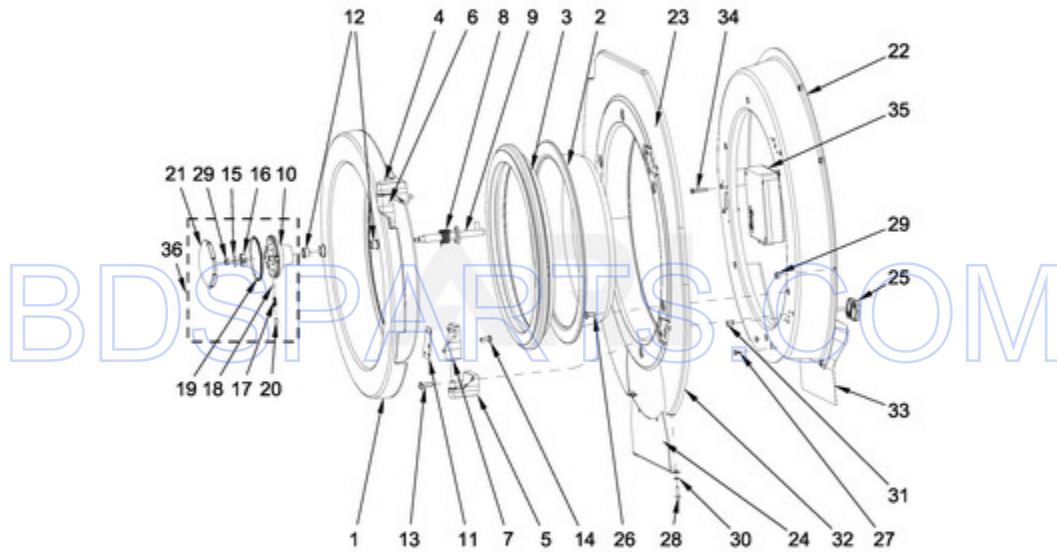

MXR30PDATS - 06 - DOOR PARTS

DOOR PARTS

09/22/2014

10

Part No. W10740101 Rev. A

Page design © 2004-2017 by ARI Network Services, Inc.

BDSPARTS.COM

Ref #	Part #	Description	Qty	Context	Note	MSRP
NI	N/P	FOLLOWING PARTS NOT ILLUSTRATED				
29	23001310	NUT M6				
28	23002398	BOLT M4X16				
15	23003012	WASHER M6				
32	23004093	RIVETING BLIND NUT M4				
30	23002438	WASHER M4.3				
33	23002877	SHIELD, RAIN				
31	W10711789	RIVET W/CRANK (4X16)				
4	W10712306	UPPER HINGE - FIXED				
5	W10712307	LOWER HINGE - FIXED				
6	W10712308	UPPER HINGE				
7	W10712309	LOWER HINGE				
8	W10712314	TORSION SPRING OF HANDLE				
9	W10712315	LOCK PIN, HANDLE				
10	W10712316	INNER, HANDLE				
11	W10712317	WASHER, HINGE				
12	W10712318	CASING, LOCK PIN				
13	W10712319	BOLT M6X25				
14	W10712320	BOLT M6X16				
16	W10712323	LOCATING SEGMENT, HANDLE				
17	W10712328	COMPRESSION SPRING, HANDLE				
18	W10712344	HANDLE BALL				
19	W10712345	DISTINGUISHING RING (BLUE)				
20	W10712347	BOLT M6X6				
21	W10712351	COVER, HANDLE				
25	W10712366	WASHER, HINGE				
26	W10712367	BOLT M6X14				
27	W10712368	PLASTIC PLUG				
34	W10712370	BOLT M5X25				
35	W10712373	DOOR LOCK				
36	W10712375	HANDLE COMPLETE				
NI	W10712376	WIRING, DOOR LOCK				
1	W10712296	DOOR (GREY)				
2	W10712300	DOOR GLASS				
3	W10712304	DOOR SEAL				
22	W10712357	DOOR AND LOCK HOLDER COMPLETE				
23	W10712360	FRONT PANEL				
24	W10712363					

BDS PARTS.COM

BDS PARTS.COM