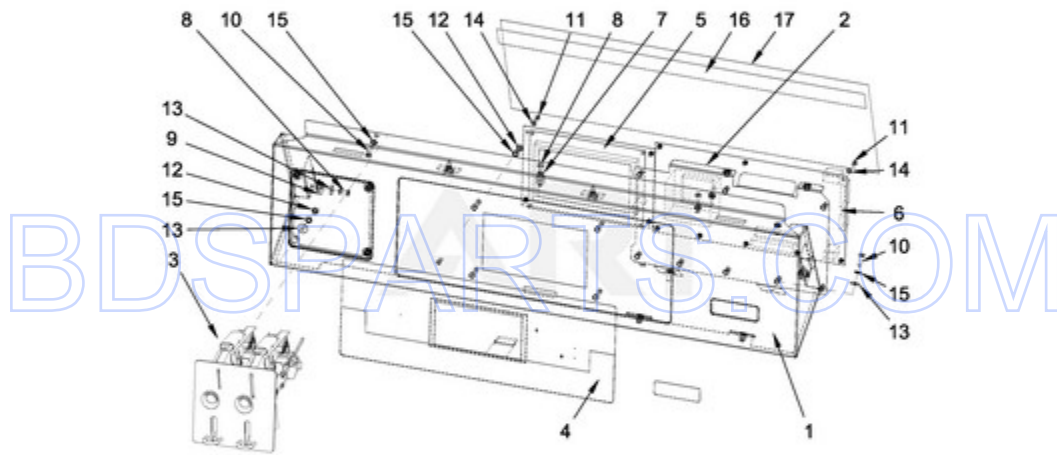

MXR30PDATS - 04 - CONTROL PANEL PARTS

CONTROL PANEL PARTS

Ref #	Part #	Description	Qty	Context	Note	MSRP
NI	N/P	FOLLOWING PARTS NOT ILLUSTRATED				
13	23001545	WASHER M4				
11	23002869	BOLT M3X6				
12	23003666	NUT M4				
15	23002950	WASHER, LOCK M4				
14	23002865	WASHER, LOCK M4				
16	23004126	DOUBLE-SIDED TAPE				
17	23002877	SHIELD, RAIN				
7	W10711787	PIN INSERTION				
8	W10711789	RIVET W/CRANK (4X16)				
10	W10712243	BOLT M4X12				
2	W10725459	CONTROL BOARD BRACKET				
3	W10712245	COIN DROP (.25 CENT)				
5	W10712233	CONTROL BOARD - CPU				
6	W10712234	CONTROL BOARD - POWER SUPPLY				
9	W10725468	LEADING PIN				
NI	W10712236	CABLE, CPU - POWER SUPPLY				
1	W10725454	CONTROL PANEL				
4	W10725466	KEYPAD MC7 AC (PD)