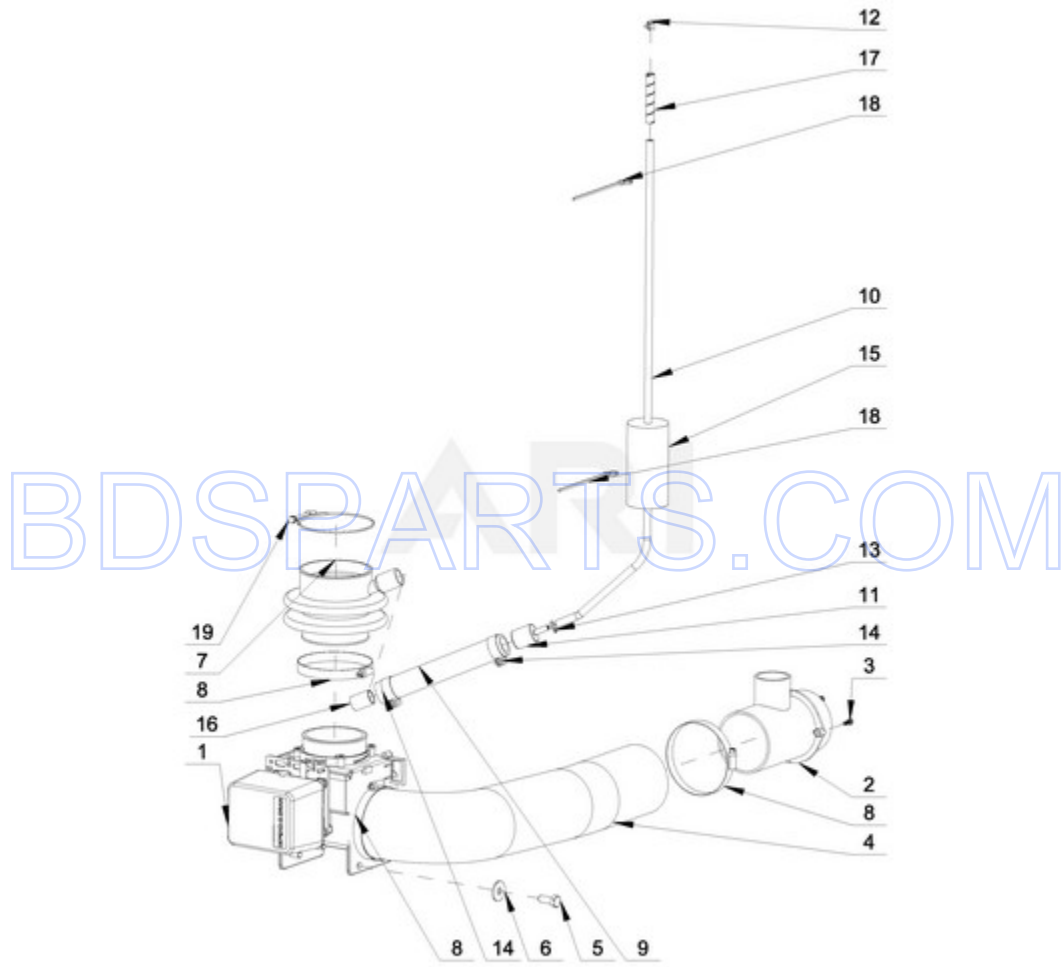

MXR30PDATS - 08 - DRAIN SYSTEM PARTS

DRAIN SYSTEM PARTS

09/22/2014

14

Part No. W10740101 Rev. A

Page design © 2004-2017 by ARI Network Services, Inc.

BDSPARTS.COM

Ref #	Part #	Description	Qty	Context	Note	MSRP
10	23001252	UPPER HOSE, PRESSURE SWITCH				
13	23001257	CLAMP, CORBIN (A5.5)				
8	23001258	HOSE CLAMP (70-90)				
11	23001260	PRESSURE SWITCH HOSE FITTING				
14	23001262	HOSE CLAMP (20-32)				
6	23002437	WASHER M8				
5	23002475	BOLT M8X20				
9	23001246	LOWER HOSE, PRESSURE SWITCH				
1B	W10357127	DRAIN VALVE (MOTOR ONLY)				
15	23004491	LARGER BUMPER				
3	W10712718	BOLT 4X12				
1	W10712775	DRAIN VALVE - COMPLETE				
1A	W10712776	DRAIN VALVE (CHAMBER)				
2	W10712777	T-CONNECTOR				
7	W10712797	DRAIN HOSE PIPE				
12	W10712806	SPRING CLAMP				
16	W10712804	BRACING TUBE				
17	W10712803	SPIRAL TUBE				
18	W10657139	BINDING STRIP (130 X 2.6MM)				
19	W10712805	HOSE CLAMP (82-90)				
4	W10725486	DRAIN ELBOW