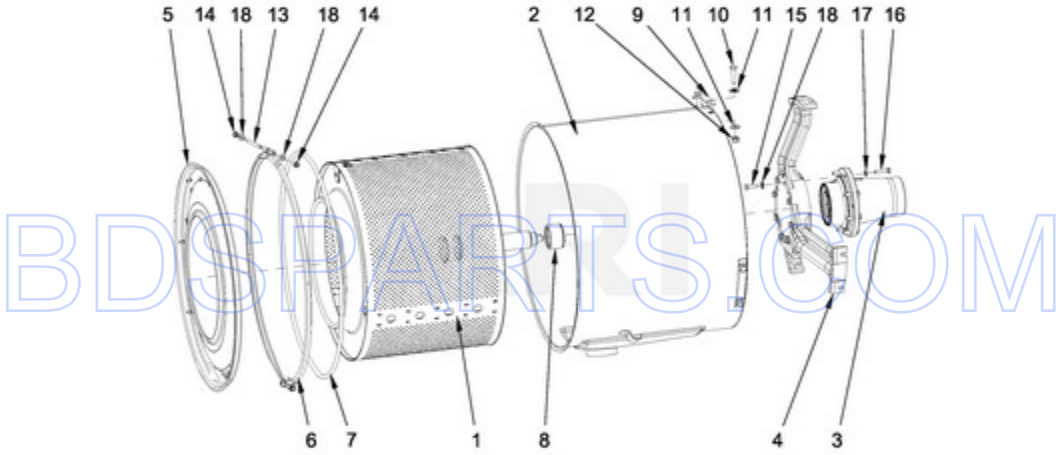

MXR30PDATS - 10 - DRUM AND TUB PARTS

DRUM AND TUB PARTS

Ref #	Part #	Description	Qty	Context	Note	MSRP
		FOLLOWING PARTS NOT ILLUSTRATED				
NI	N/P					
16	23003765	BOLT M8X35				
17	23003769	WASHER M8				
12	23001241	NUT M10				
14	23002487	NUT M8				
18	23001608	WASHER M8.4				
13	23002486	BOLT M8				
15	23003419	SCREW M8X24				
11	23002988	WASHER M10				
10	W10304863	BOLT M10X40				
8	W10713945	SEALING SLEEVE				
NI	W10713950	SCREW LOCK				
4	W10713400	SUPPORT, TUB				
5	W10713407	FRONT TUB PANEL - COMPLETE				
6	W10713411	CLAMP - COMPLETE				
7	W10713414	SEAL D10-2100MM				
9	W10713948	WASHER, CROSS PIECE				
1	W10725706	DRUM, WASHER - COMPLETE				
2	W10713389	EXTERNAL TUB - COMPLETE, ELECTRICAL HEATING				
3	W10725711	TRUNNION - COMPLETE