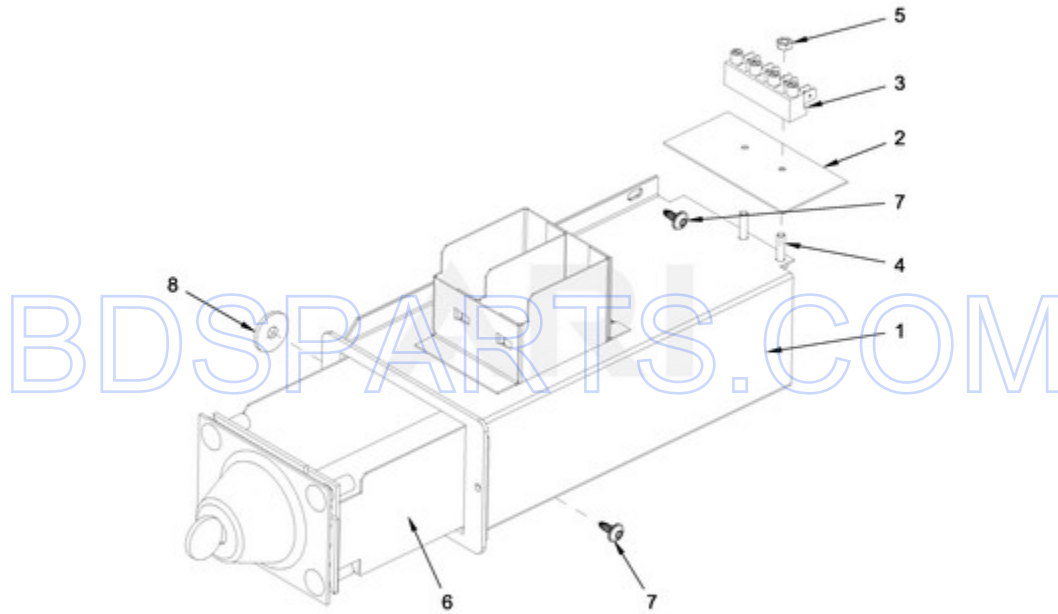

MXR30PDATS - 02 - FRAME PARTS

FRAME PARTS

09/22/2014

2

Part No. W10740101 Rev. A

Page design © 2004-2017 by ARI Network Services, Inc.

BDSPARTS.COM

Ref #	Part #	Description	Qty	Context	Note	MSRP
6	23001607	NUT M8				
2	W10711787	PIN INSERTION				
3	W10711789	RIVET W/CRANK (4X16)				
4	W10711702	COVER STRIP PIN				
5	23003064	BOLT M8X80				
7	W10711718	SELF-ADHESIVE FOAM SEALING				
1	W10725150	FRAME				

BDSPARTS.COM

BDSPARTS.COM

MXR30PDATS - 04 - CONTROL PANEL PARTS

CONTROL PANEL PARTS

Ref #	Part #	Description	Qty	Context	Note	MSRP
NI	N/P	FOLLOWING PARTS NOT ILLUSTRATED				
13	23001545	WASHER M4				
11	23002869	BOLT M3X6				
12	23003666	NUT M4				
15	23002950	WASHER, LOCK M4				
14	23002865	WASHER, LOCK M4				
16	23004126	DOUBLE-SIDED TAPE				
17	23002877	SHIELD, RAIN				
7	W10711787	PIN INSERTION				
8	W10711789	RIVET W/CRANK (4X16)				
10	W10712243	BOLT M4X12				
2	W10725459	CONTROL BOARD BRACKET				
3	W10712245	COIN DROP (.25 CENT)				
5	W10712233	CONTROL BOARD - CPU				
6	W10712234	CONTROL BOARD - POWER SUPPLY				
9	W10725468	LEADING PIN				
NI	W10712236	CABLE, CPU - POWER SUPPLY				
1	W10725454	CONTROL PANEL				
4	W10725466	KEYPAD MC7 AC (PD)				

MXR30PDATS - 05 - COIN VAULT PARTS

COIN VAULT PARTS

09/22/2014

8

Part No. W10740101 Rev. A

Page design © 2004-2017 by ARI Network Services, Inc.

BDSPARTS.COM

Ref #	Part #	Description	Qty	Context	Note	MSRP
3	23001113	TERMINAL BLOCK				
2	23001115	TERMINAL BLOCK INSULATION				
5	23003666	NUT M4				
6	23003656	SWITCH, COINBOX				
4	23004095	BOLT M4X16				
7	W10711800	SCREW 4X11				
1	W10725469	COIN VAULT				
8	W10431220	WASHER				