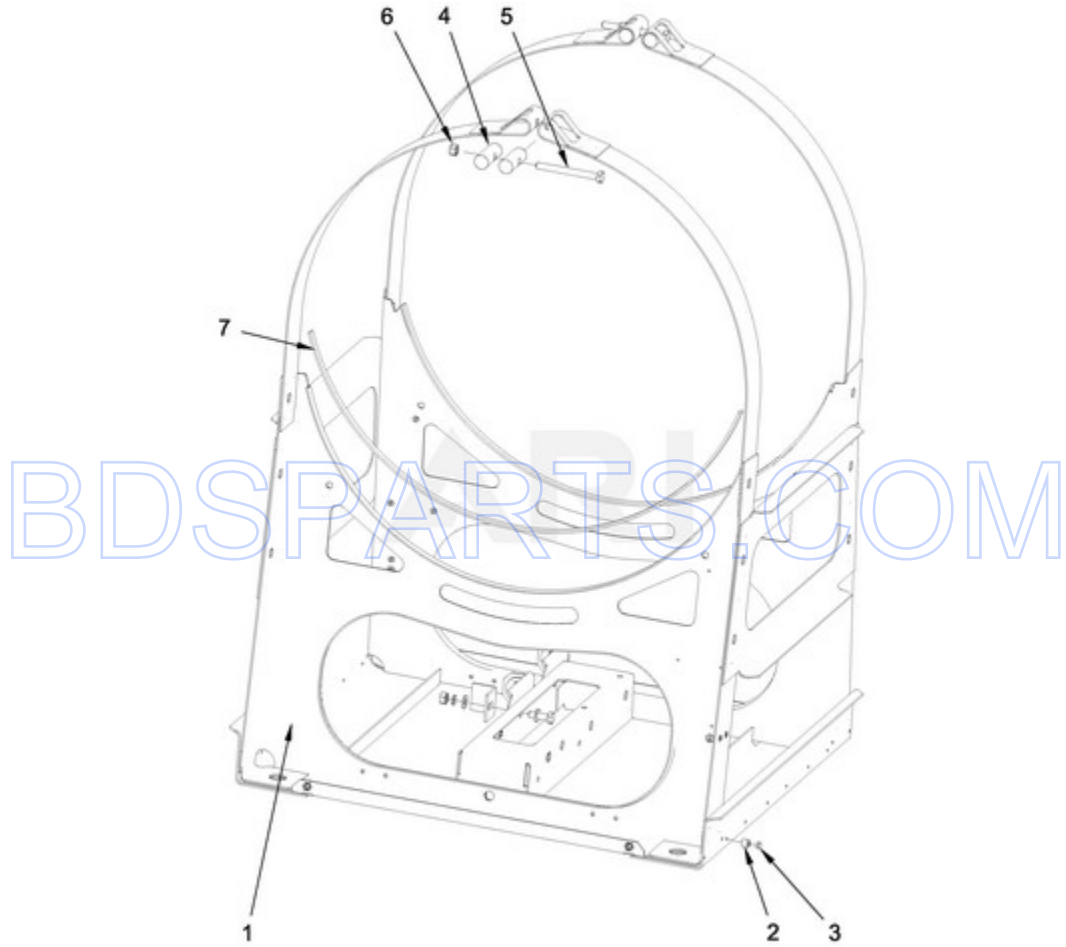

MXR30PDATS - 02 - FRAME PARTS

FRAME PARTS

09/22/2014

2

Part No. W10740101 Rev. A

Page design © 2004-2017 by ARI Network Services, Inc.

BDSPARTS.COM

Ref #	Part #	Description	Qty	Context	Note	MSRP
6	23001607	NUT M8				
2	W10711787	PIN INSERTION				
3	W10711789	RIVET W/CRANK (4X16)				
4	W10711702	COVER STRIP PIN				
5	23003064	BOLT M8X80				
7	W10711718	SELF-ADHESIVE FOAM SEALING				
1	W10725150	FRAME				

BDSPARTS.COM

BDSPARTS.COM

MXR30PDATS - 03 - CABINET PARTS

CABINET PARTS

Ref #	Part #	Description	Qty	Context	Note	MSRP
NI	N/P	FOLLOWING PARTS NOT ILLUSTRATED				
27	23001007	WASHER				
26	23001009	SHORT HOOK				
30	23001099	PC BOARD SOCKET				
17	23002461	BOLT M6X16				
31	23002398	BOLT M4X16				
19	23002440	WASHER M6				
18	23003774	WASHER M6 X 4				
NI	23003666	PARTS FOR MAYTAG CONNECT 360 (NUT M4)				
24	23003114	BOLT M4X8				
28	23004103	HINGE				
32	23002950	WASHER, LOCK M4				
13	23002454	SELF STICKING CABLE CLIP				
10	W10286289	BOLT M6X10				
11	23002167	GROMMET, RUBBER				
20	W10711787	PIN INSERTION				
21	W10711789	RIVET W/CRANK (4X16)				
33	W10711718	SELF-ADHESIVE FOAM SEALING				
9	W10711800	SCREW 4X11				
14	W10712170	MODULE FOR AUTOMATIC DOOR OPENING MC7				
16	W10712181	VELCRO FASTENER				
22	W10725437	EDGE PROTECTION				
23	W10712166	ORNAMENTAL PLATE COIN VAULT				
25	W10712231	LOCK				
29	W10712165	RIVET W/CRANK (8X8)				
34	W10725440	END STOP				
NI	W10712183	WIRING AUM - POWER SUPPLY				
NI	W10712243	PARTS FOR MAYTAG CONNECT 360 (BOLT M4X12)				
3	W10725231	FRONT PANEL - COMPLETE COIN METER (STAINLESS)				
5	W10725239	PANEL HOLDER COMPLETE				
7	W10725421	CABINET REINFORCEMENT COMPLETE				
8	W10725424	REAR COVER				
1	W10725172	SIDE PANEL - RIGHT (PAINTED)				
1A	W10725174	SIDE PANEL - RIGHT (STAINLESS)				