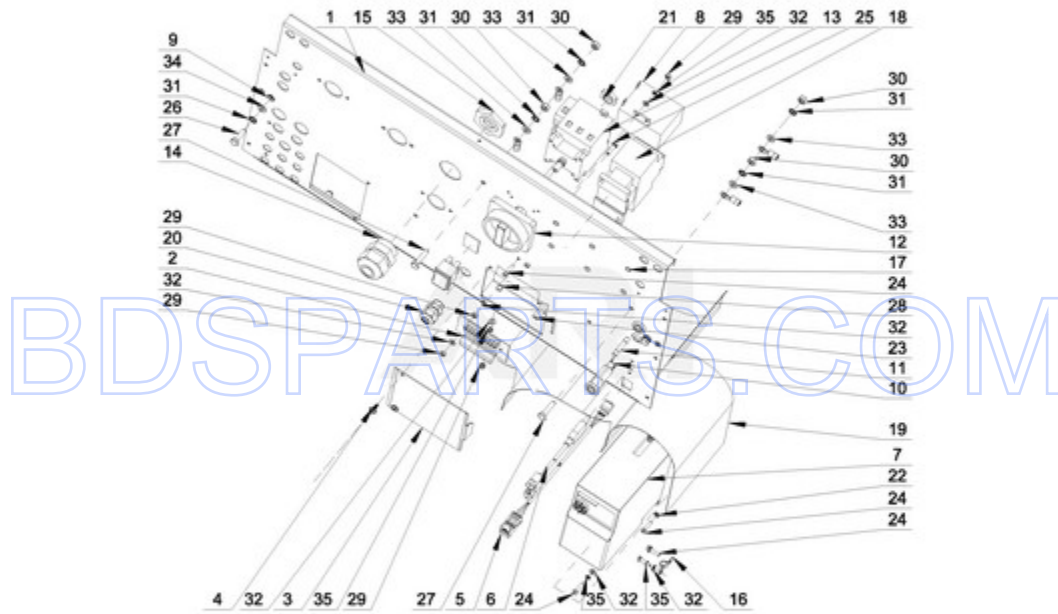

MXR30PDATS - 09 - REAR PANEL PARTS

REAR PANEL PARTS

Ref #	Part #	Description	Qty	Context	Note	MSRP
NI	N/P	FOLLOWING PARTS NOT ILLUSTRATED				
18	23003750	CONTACTOR, FREQUENCY INVERTER				
24	23002398	BOLT M4X16				
27	23002806	BOLT M6X25				
10	23002210	FUSE HOLDER (6X32MM)				
26	23002462	BOLT M6X20				
30	23002651	NUT M6				
31	23002425	WASHER, LOCK M6				
33	23003767	WASHER M6.4				
34	23002424	WASHER M6.4				
23	23002473	FOAM CONNECTOR GASKET				
29	23003666	NUT M4				
32	23002438	WASHER M4.3				
22	23002950	WASHER, LOCK M4				
25	23004095	BOLT M4X16				
17	23002362	RIVET W/CRANK (4X7)				
7	W10415734	INVERTER, FREQUENCY				
35	23002400	WASHER M4				
11	23003385	FUSE 1A 6X32				
28	23001682	BOLT M4X8				
12	23003497	MAIN SWITCH KNOB				
13	23003500	MAIN SWITCH 25A				
14	23004494	LARGE STRAIN RELIEF				
15	23004495	LARGE STRAIN RELIEF NUT				
9	23001575	NUT, INSERT M6				
20	23004396	SMALL STRAIN RELIEF M16				
21	23004398	SMALL STRAIN RELIEF NUT M16				
2	W10286355	SIGNAL BOARD MC5				
4	W10711800	SCREW 4X11				
2A	W10665043	CABLE, PUMP RELAY BOARD TO LED TERMINAL				
3	W10725522	REAR PANEL, LID				
5	W10713154	CABLE, RS485 CONNECTORS				
6	W10713157	CABLE, USB - REAR PANEL CONNECTION				
8	W10725530	FILTER				
16	W10713152	CABLE CLAMP				
NI	W10725560	WIRING, MAIN