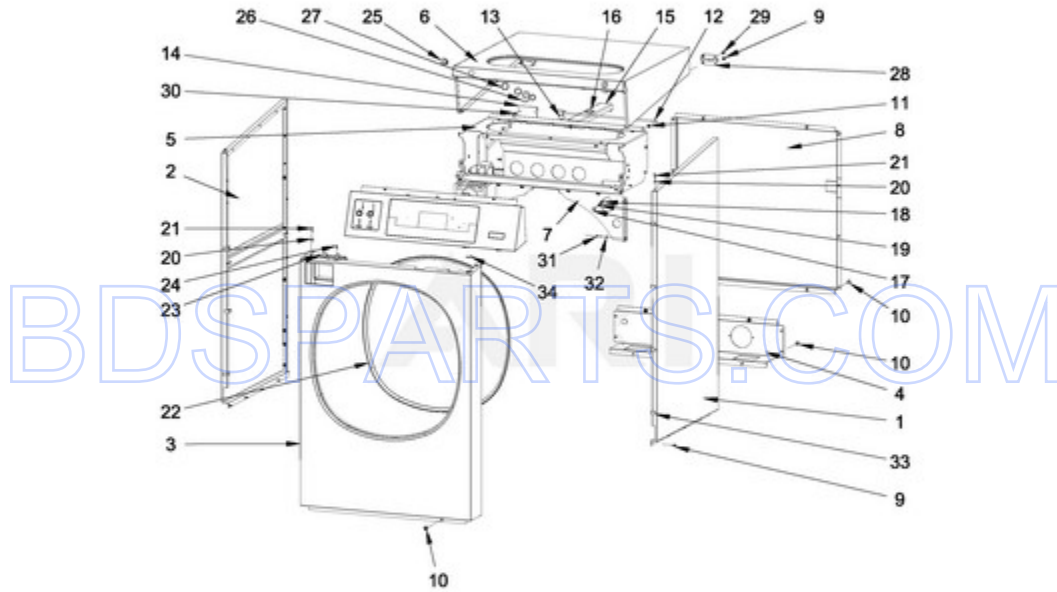

MXR30PDATS - 02 - FRAME PARTS

FRAME PARTS

09/22/2014

2

Part No. W10740101 Rev. A

Page design © 2004-2017 by ARI Network Services, Inc.

BDSPARTS.COM

Ref #	Part #	Description	Qty	Context	Note	MSRP
6	23001607	NUT M8				
2	W10711787	PIN INSERTION				
3	W10711789	RIVET W/CRANK (4X16)				
4	W10711702	COVER STRIP PIN				
5	23003064	BOLT M8X80				
7	W10711718	SELF-ADHESIVE FOAM SEALING				
1	W10725150	FRAME				

BDSPARTS.COM

BDSPARTS.COM

MXR30PDATS - 03 - CABINET PARTS

CABINET PARTS

Ref #	Part #	Description	Qty	Context	Note	MSRP
NI	N/P	FOLLOWING PARTS NOT ILLUSTRATED				
27	23001007	WASHER				
26	23001009	SHORT HOOK				
30	23001099	PC BOARD SOCKET				
17	23002461	BOLT M6X16				
31	23002398	BOLT M4X16				
19	23002440	WASHER M6				
18	23003774	WASHER M6 X 4				
NI	23003666	PARTS FOR MAYTAG CONNECT 360 (NUT M4)				
24	23003114	BOLT M4X8				
28	23004103	HINGE				
32	23002950	WASHER, LOCK M4				
13	23002454	SELF STICKING CABLE CLIP				
10	W10286289	BOLT M6X10				
11	23002167	GROMMET, RUBBER				
20	W10711787	PIN INSERTION				
21	W10711789	RIVET W/CRANK (4X16)				
33	W10711718	SELF-ADHESIVE FOAM SEALING				
9	W10711800	SCREW 4X11				
14	W10712170	MODULE FOR AUTOMATIC DOOR OPENING MC7				
16	W10712181	VELCRO FASTENER				
22	W10725437	EDGE PROTECTION				
23	W10712166	ORNAMENTAL PLATE COIN VAULT				
25	W10712231	LOCK				
29	W10712165	RIVET W/CRANK (8X8)				
34	W10725440	END STOP				
NI	W10712183	WIRING AUM - POWER SUPPLY				
NI	W10712243	PARTS FOR MAYTAG CONNECT 360 (BOLT M4X12)				
3	W10725231	FRONT PANEL - COMPLETE COIN METER (STAINLESS)				
5	W10725239	PANEL HOLDER COMPLETE				
7	W10725421	CABINET REINFORCEMENT COMPLETE				
8	W10725424	REAR COVER				
1	W10725172	SIDE PANEL - RIGHT (PAINTED)				
1A	W10725174	SIDE PANEL - RIGHT (STAINLESS)				