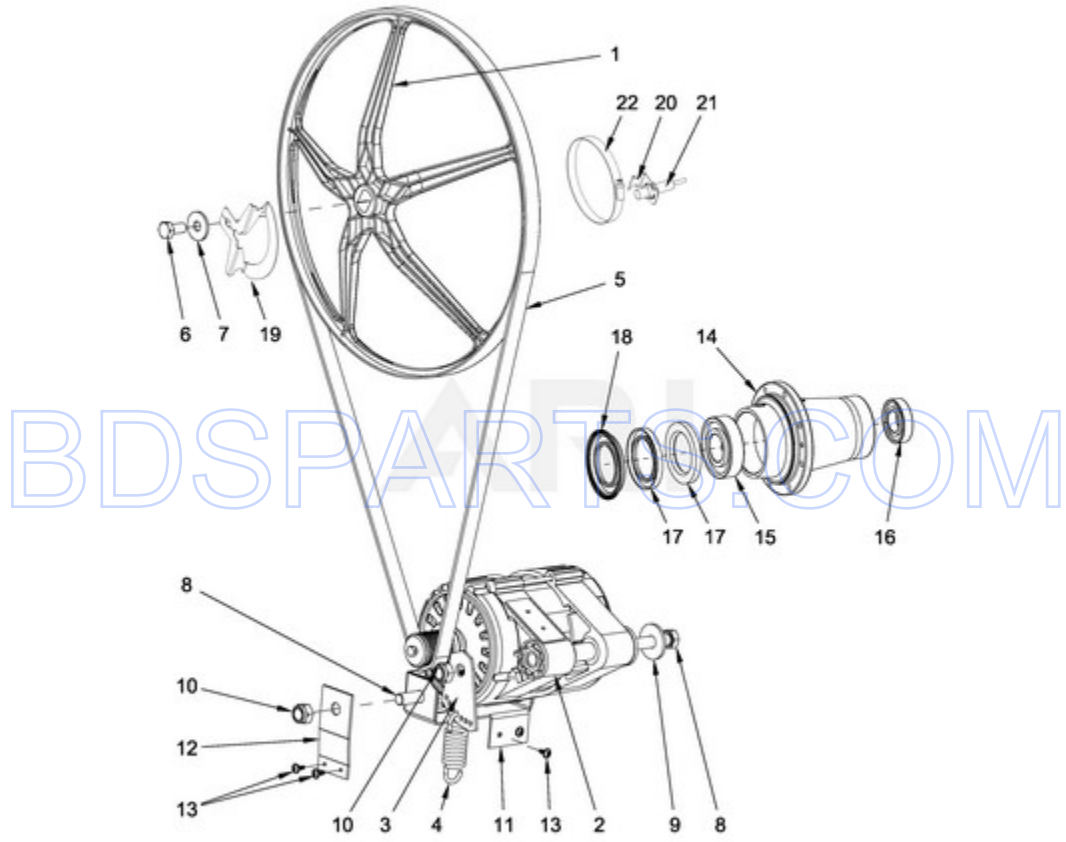

BDSPARTS.COM

BDSPARTS.COM

MXR30PDATS - 10 - DRUM AND TUB PARTS

DRUM AND TUB PARTS

Ref #	Part #	Description	Qty	Context	Note	MSRP
		FOLLOWING PARTS NOT ILLUSTRATED				
NI	N/P					
16	23003765	BOLT M8X35				
17	23003769	WASHER M8				
12	23001241	NUT M10				
14	23002487	NUT M8				
18	23001608	WASHER M8.4				
13	23002486	BOLT M8				
15	23003419	SCREW M8X24				
11	23002988	WASHER M10				
10	W10304863	BOLT M10X40				
8	W10713945	SEALING SLEEVE				
NI	W10713950	SCREW LOCK				
4	W10713400	SUPPORT, TUB				
5	W10713407	FRONT TUB PANEL - COMPLETE				
6	W10713411	CLAMP - COMPLETE				
7	W10713414	SEAL D10-2100MM				
9	W10713948	WASHER, CROSS PIECE				
1	W10725706	DRUM, WASHER - COMPLETE				
2	W10713389	EXTERNAL TUB - COMPLETE, ELECTRICAL HEATING				
3	W10725711	TRUNNION - COMPLETE				

MXR30PDATS - 11 - DRIVE PARTS

DRIVE PARTS

09/22/2014

20

Part No. W10740101 Rev. A

Page design © 2004-2017 by ARI Network Services, Inc.

BDSPARTS.COM

Ref #	Part #	Description	Qty	Context	Note	MSRP
1	23004308	V-PULLEY DRUM				
15	23003615	BEARING (6309)				
16	23004032	BEARING (6307)				
9	23004146	WASHER 12				
4	23004156	SPRING, TENSION				
6	23002648	BOLT M10X20				
10	W10357141	NUT M12				
7	23004023	WASHER M10				
13	W10711800	SCREW 4X11				
17	W10714022	RING SEAL 65X100X10				
18	W10714025	RING SEAL 65X100/114X9/12				
19	W10747775	PLATE, SPEED SENSOR				
20	W10747779	BRACKET, SPEED SENSOR				
21	W10747780	SPEED SENSOR				
3	W10725749	SPRING HOLDER				
5	W10713981	BELT				
2	W10725743	MOTOR				
8	W10713997	BOLT M12X180				
11	W10725764	MOTOR HOLDER				
12	W10725776	HOLDER				
14	W10725785	BEARING HOUSING				
22	W10748073	HOSE CLAMP (100-120)				