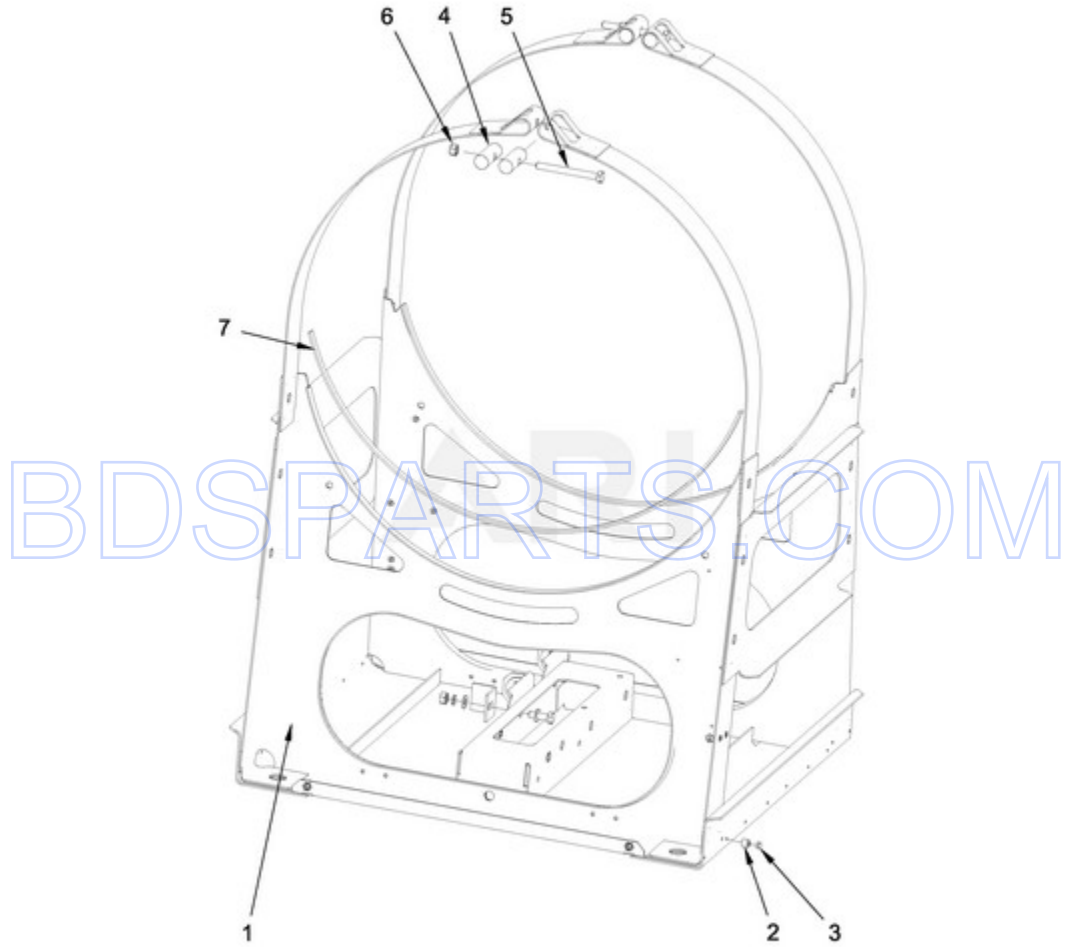

MXR30PNATS - 02 - FRAME PARTS

FRAME PARTS

10/16/2014

2

Part No. W10754457 Rev. A

Page design © 2004-2017 by ARI Network Services, Inc.

BDSPARTS.COM

Ref #	Part #	Description	Qty	Context	Note	MSRP
6	23001607	NUT M8				
2	W10711787	PIN INSERTION				
3	W10711789	RIVET W/CRANK (4X16)				
4	W10711702	COVER STRIP PIN				
5	23003064	BOLT M8X80				
7	W10711718	SELF-ADHESIVE FOAM SEALING				
1	W10725150	FRAME				

BDSPARTS.COM

BDSPARTS.COM

MXR30PNATS - 03 - CABINET PARTS

CABINET PARTS

Ref #	Part #	Description	Qty	Context	Note	MSRP
NI	N/P	FOLLOWING PARTS NOT ILLUSTRATED				
27	23001007	WASHER				
26	23001009	SHORT HOOK				
30	23001099	PC BOARD SOCKET				
17	23002461	BOLT M6X16				
31	23002398	BOLT M4X16				
19	23002440	WASHER M6				
18	23003774	WASHER M6 X 4				
NI	23003666	PARTS FOR MAYTAG CONNECT 360 (NUT M4)				
24	23003114	BOLT M4X8				
28	23004103	HINGE				
32	23002950	WASHER, LOCK M4				
13	23002454	SELF STICKING CABLE CLIP				
10	W10286289	BOLT M6X10				
11	23002167	GROMMET, RUBBER				
20	W10711787	PIN INSERTION				
21	W10711789	RIVET W/CRANK (4X16)				
33	W10711718	SELF-ADHESIVE FOAM SEALING				
9	W10711800	SCREW 4X11				
14	W10712170	MODULE FOR AUTOMATIC DOOR OPENING MC7				
16	W10712181	VELCRO FASTENER				
22	W10725437	EDGE PROTECTION				
23	W10712166	ORNAMENTAL PLATE COIN VAULT				
25	W10712231	LOCK				
29	W10712165	RIVET W/CRANK (8X8)				
34	W10725440	END STOP				
NI	W10712183	WIRING AUM - POWER SUPPLY				
NI	W10712243	PARTS FOR MAYTAG CONNECT 360 (BOLT M4X12)				
5	W10725239	PANEL HOLDER COMPLETE				
7	W10725421	CABINET REINFORCEMENT COMPLETE				
8	W10725424	REAR COVER				
1	W10725172	SIDE PANEL - RIGHT (PAINTED)				
1A	W10725174	SIDE PANEL - RIGHT (STAINLESS)				
2	W10725206	SIDE PANEL - LEFT (PAINTED)				
2A	W10725209	SIDE PANEL - LEFT (STAINLESS)				