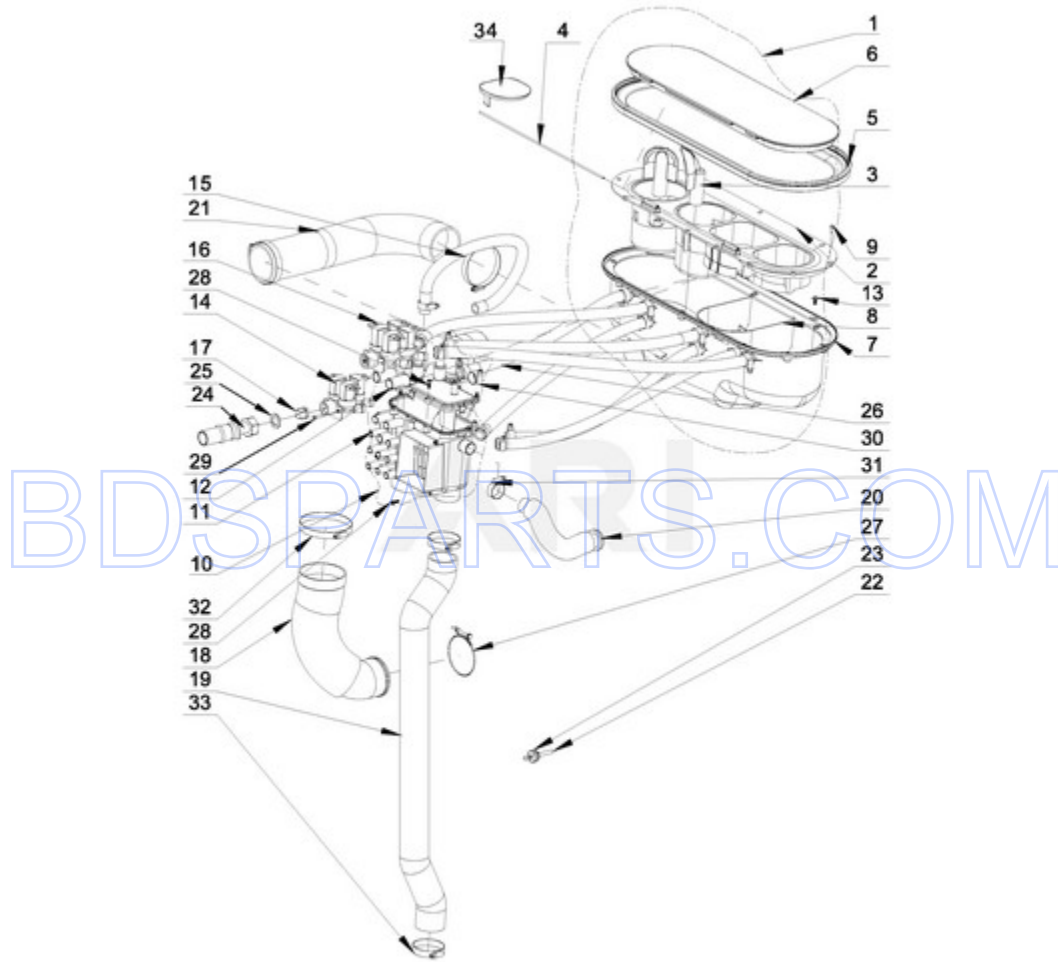

MXR30PNATS - 06 - WATER INLET PARTS

WATER INLET PARTS

10/16/2014

10

Part No. W10754457 Rev. A

Page design © 2004-2017 by ARI Network Services, Inc.

BDSPARTS.COM

Ref #	Part #	Description	Qty	Context	Note	MSRP
30	23001506	HOSE CLAMP (12-22)				
26	23001507	HOSE, INLET				
24	23001523	HOSE, CONNECTION				
15	23001256	HOSE CLAMP (60-80)				
32	23001258	HOSE CLAMP (70-90)				
31	23001262	HOSE CLAMP (20-32)				
29	23002398	BOLT M4X16				
25	23002921	WASHER, FILL HOSE				
17	23002922	FILTER SCREEN				
9	23003782	SCREW				
33	23001750	HOSE CLAMP (40-60)				
22	23003964	TEMPERATURE SENSOR				
13	W10711800	SCREW 4X11				
1	W10714957	SOAP HOPPER COMPLETE				
2	W10712626	UPPER COVER OF SOAP HOPPER				
3	W10712627	FLAP				
4	W10712628	PIN				
5	W10712629	DISPENSER SEAL				
6	W10712630	DISPENSER LID				
7	W10712635	SOAP HOPPER INSERT PRIMARY				
8	W10712637	SOAP HOPPER INSERT SECONDARY				
10	W10712640	MIXER - COMPLETE				
11	W10712642	MIXER BODY				
12	W10712644	MIXER LID				
14	W10712646	THREE-WAY VALVE - COMPLETE (3/4")				
16	W10712721	FOUR-WAY VALVE - COMPLETE (3/4")				
20	W10726649	HOSE, VENTING				
23	W10712713	SEALING RING, TEMPERATURE SENSOR				
27	W10712716	HOSE CLAMP (62-70)				
28	W10712718	BOLT 4X12				
34	W10734787	BLOCK-OFF, DISPENSER CAVITY				
19	W10725475	OVERFLOW TUBE				
18	W10712648	FILLING ELBOW - PIPE				
21	W10725480	DISPENSER ELBOW - PIPE