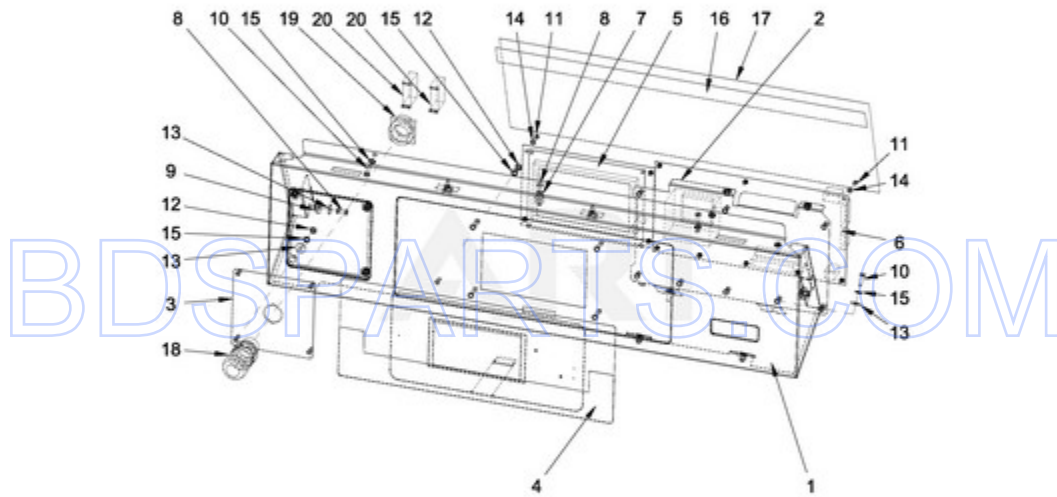

MXR30PNATS - 04 - CONTROL PANEL PARTS

CONTROL PANEL PARTS

Ref #	Part #	Description	Qty	Context	Note	MSRP
NI	N/P	FOLLOWING PARTS NOT ILLUSTRATED				
13	23001545	WASHER M4				
11	23002869	BOLT M3X6				
12	23003666	NUT M4				
15	23002950	WASHER, LOCK M4				
14	23002865	WASHER, LOCK M4				
16	23004126	DOUBLE-SIDED TAPE				
NI	23004139	EMERGENCY STOP HARNESS (OPL)				
17	23002877	SHIELD, RAIN				
7	W10711787	PIN INSERTION				
8	W10711789	RIVET W/CRANK (4X16)				
10	W10712243	BOLT M4X12				
2	W10725459	CONTROL BOARD BRACKET				
5	W10712233	CONTROL BOARD - CPU				
6	W10712234	CONTROL BOARD - POWER SUPPLY				
9	W10725468	LEADING PIN				
NI	W10712236	CABLE, CPU - POWER SUPPLY				
1	W10725454	CONTROL PANEL				
3	W10725461	COVER PLATE				
4	W10725463	KEYPAD, MC7 FC (PN)				
18	W10712238	KNOB, EMERGENCY STOP				
19	W10712240	HOLDER, EMERGENCY STOP				
20	W10712241	SWITCHING UNIT