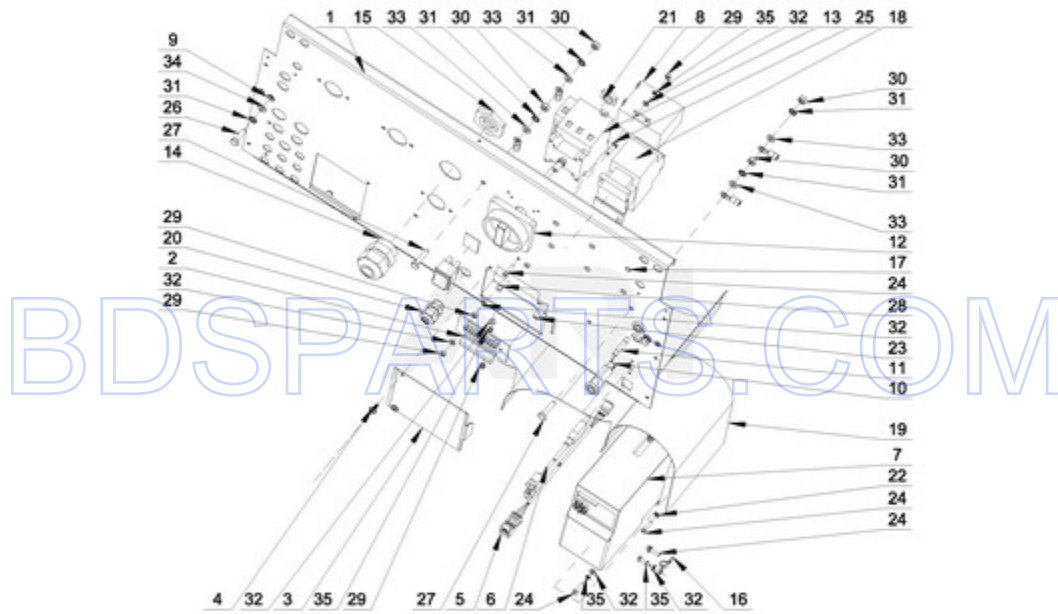

MXR30PNATS - 08 - REAR PANEL PARTS

REAR PANEL PARTS

Ref #	Part #	Description	Qty	Context	Note	MSRP
NI	N/P	FOLLOWING PARTS NOT ILLUSTRATED				
18	23003750	CONTACTOR, FREQUENCY INVERTER				
24	23002398	BOLT M4X16				
27	23002806	BOLT M6X25				
10	23002210	FUSE HOLDER (6X32MM)				
26	23002462	BOLT M6X20				
30	23002651	NUT M6				
31	23002425	WASHER, LOCK M6				
33	23003767	WASHER M6.4				
34	23002424	WASHER M6.4				
23	23002473	FOAM CONNECTOR GASKET				
29	23003666	NUT M4				
32	23002438	WASHER M4.3				
22	23002950	WASHER, LOCK M4				
25	23004095	BOLT M4X16				
17	23002362	RIVET W/CRANK (4X7)				
7	W10415734	INVERTER, FREQUENCY				
35	23002400	WASHER M4				
11	23003385	FUSE 1A 6X32				
28	23001682	BOLT M4X8				
12	23003497	MAIN SWITCH KNOB				
13	23003500	MAIN SWITCH 25A				
14	23004494	LARGE STRAIN RELIEF				
15	23004495	LARGE STRAIN RELIEF NUT				
9	23001575	NUT, INSERT M6				
20	23004396	SMALL STRAIN RELIEF M16				
21	23004398	SMALL STRAIN RELIEF NUT M16				
2	W10286355	SIGNAL BOARD MC5				
4	W10711800	SCREW 4X11				
2A	W10665043	CABLE, PUMP RELAY BOARD TO LED TERMINAL				
3	W10725522	REAR PANEL, LID				
5	W10713154	CABLE, RS485 CONNECTORS				
6	W10713157	CABLE, USB - REAR PANEL CONNECTION				
8	W10725530	FILTER				
16	W10713152	CABLE CLAMP				
NI	W10725560	WIRING, MAIN				