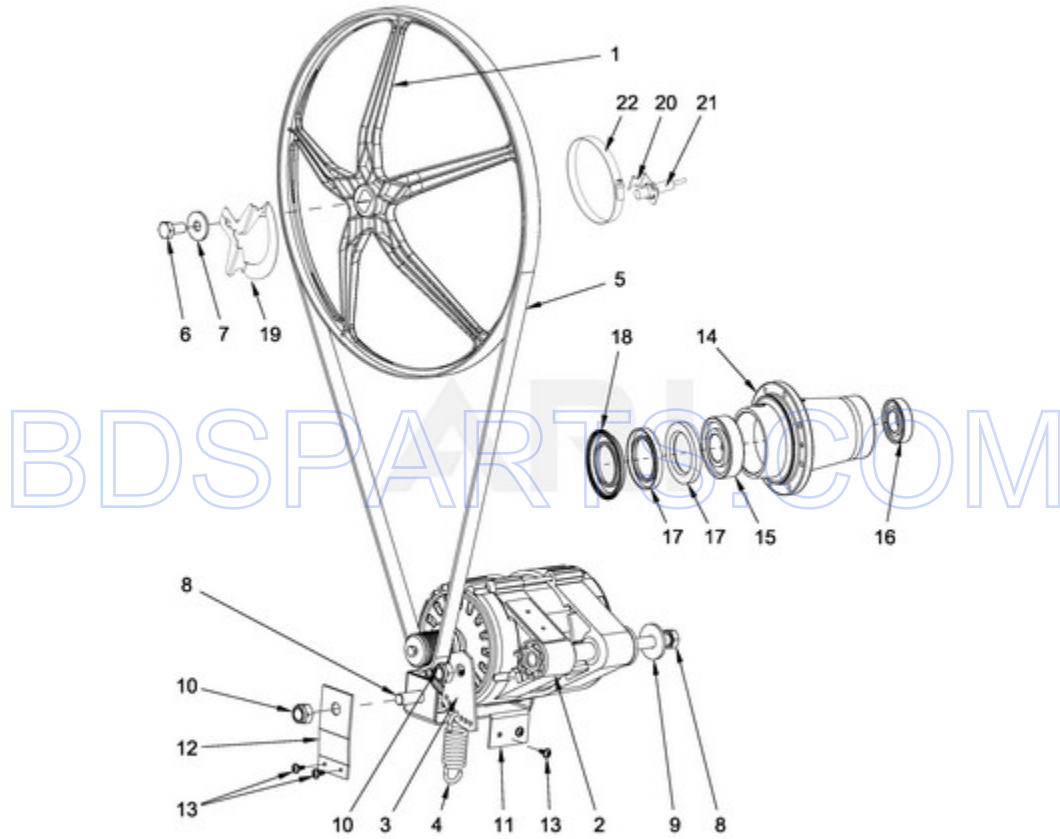

BDSPARTS.COM

BDSPARTS.COM

MXR30PNATS - 09 - DRUM AND TUB PARTS

DRUM AND TUB PARTS

Ref #	Part #	Description	Qty	Context	Note	MSRP
NI	N/P	FOLLOWING PARTS NOT ILLUSTRATED				
16	23003765	BOLT M8X35				
17	23003769	WASHER M8				
12	23001241	NUT M10				
14	23002487	NUT M8				
18	23001608	WASHER M8.4				
13	23002486	BOLT M8				
15	23003419	SCREW M8X24				
11	23002988	WASHER M10				
10	W10304863	BOLT M10X40				
8	W10713945	SEALING SLEEVE				
NI	W10713950	SCREW LOCK				
4	W10713400	SUPPORT, TUB				
5	W10713407	FRONT TUB PANEL - COMPLETE				
6	W10713411	CLAMP - COMPLETE				
7	W10713414	SEAL D10-2100MM				
9	W10713948	WASHER, CROSS PIECE				
1	W10725706	DRUM, WASHER - COMPLETE				
2	W10713389	EXTERNAL TUB - COMPLETE, ELECTRICAL HEATING				
3	W10725711	TRUNNION - COMPLETE				

MXR30PNATS - 10 - DRIVE PARTS

DRIVE PARTS

10/16/2014

18

Part No. W10754457 Rev. A

Page design © 2004-2017 by ARI Network Services, Inc.

BDSPARTS.COM

Ref #	Part #	Description	Qty	Context	Note	MSRP
1	23004308	V-PULLEY DRUM				
15	23003615	BEARING (6309)				
16	23004032	BEARING (6307)				
9	23004146	WASHER 12				
4	23004156	SPRING, TENSION				
6	23002648	BOLT M10X20				
10	W10357141	NUT M12				
7	23004023	WASHER M10				
13	W10711800	SCREW 4X11				
17	W10714022	RING SEAL 65X100X10				
18	W10714025	RING SEAL 65X100/114X9/12				
19	W10747775	PLATE, SPEED SENSOR				
20	W10747779	BRACKET, SPEED SENSOR				
21	W10747780	SPEED SENSOR				
3	W10725749	SPRING HOLDER				
5	W10713981	BELT				
2	W10725743	MOTOR				
8	W10713997	BOLT M12X180				
11	W10725764	MOTOR HOLDER				
12	W10725776	HOLDER				
14	W10725785	BEARING HOUSING				
22	W10748073	HOSE CLAMP (100-120)				