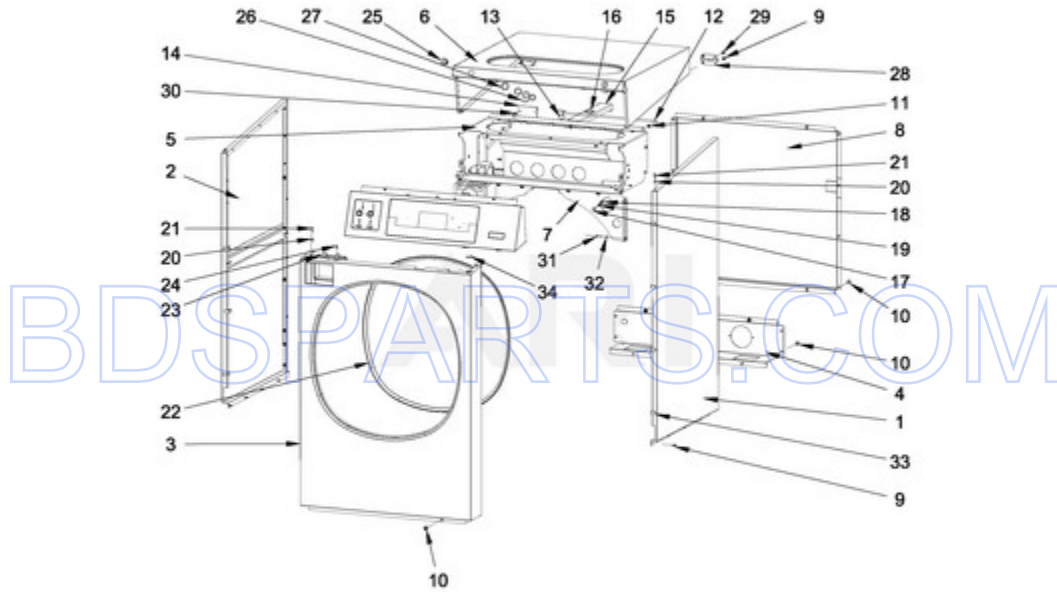

MXR30PNATS - 02 - FRAME PARTS

FRAME PARTS

10/16/2014

2

Part No. W10754457 Rev. A

Page design © 2004-2017 by ARI Network Services, Inc.

BDSPARTS.COM

Ref #	Part #	Description	Qty	Context	Note	MSRP
6	23001607	NUT M8				
2	W10711787	PIN INSERTION				
3	W10711789	RIVET W/CRANK (4X16)				
4	W10711702	COVER STRIP PIN				
5	23003064	BOLT M8X80				
7	W10711718	SELF-ADHESIVE FOAM SEALING				
1	W10725150	FRAME				

BDSPARTS.COM

BDSPARTS.COM

MXR30PNATS - 03 - CABINET PARTS

CABINET PARTS

Ref #	Part #	Description	Qty	Context	Note	MSRP
NI	N/P	FOLLOWING PARTS NOT ILLUSTRATED				
27	23001007	WASHER				
26	23001009	SHORT HOOK				
30	23001099	PC BOARD SOCKET				
17	23002461	BOLT M6X16				
31	23002398	BOLT M4X16				
19	23002440	WASHER M6				
18	23003774	WASHER M6 X 4				
NI	23003666	PARTS FOR MAYTAG CONNECT 360 (NUT M4)				
24	23003114	BOLT M4X8				
28	23004103	HINGE				
32	23002950	WASHER, LOCK M4				
13	23002454	SELF STICKING CABLE CLIP				
10	W10286289	BOLT M6X10				
11	23002167	GROMMET, RUBBER				
20	W10711787	PIN INSERTION				
21	W10711789	RIVET W/CRANK (4X16)				
33	W10711718	SELF-ADHESIVE FOAM SEALING				
9	W10711800	SCREW 4X11				
14	W10712170	MODULE FOR AUTOMATIC DOOR OPENING MC7				
16	W10712181	VELCRO FASTENER				
22	W10725437	EDGE PROTECTION				
23	W10712166	ORNAMENTAL PLATE COIN VAULT				
25	W10712231	LOCK				
29	W10712165	RIVET W/CRANK (8X8)				
34	W10725440	END STOP				
NI	W10712183	WIRING AUM - POWER SUPPLY				
NI	W10712243	PARTS FOR MAYTAG CONNECT 360 (BOLT M4X12)				
5	W10725239	PANEL HOLDER COMPLETE				
7	W10725421	CABINET REINFORCEMENT COMPLETE				
8	W10725424	REAR COVER				
1	W10725172	SIDE PANEL - RIGHT (PAINTED)				
1A	W10725174	SIDE PANEL - RIGHT (STAINLESS)				
2	W10725206	SIDE PANEL - LEFT (PAINTED)				
2A	W10725209	SIDE PANEL - LEFT (STAINLESS)				