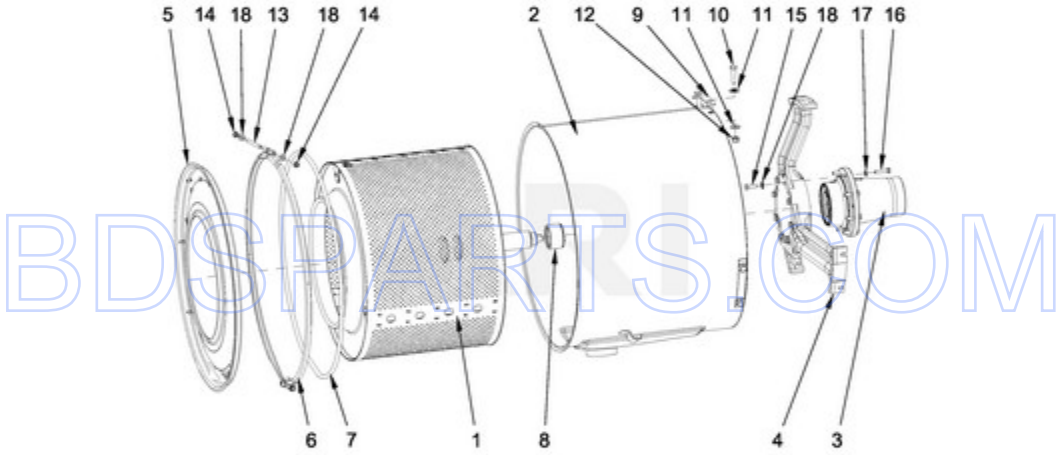

MXR30PNATS - 09 - DRUM AND TUB PARTS

DRUM AND TUB PARTS

Ref #	Part #	Description	Qty	Context	Note	MSRP
NI	N/P	FOLLOWING PARTS NOT ILLUSTRATED				
16	23003765	BOLT M8X35				
17	23003769	WASHER M8				
12	23001241	NUT M10				
14	23002487	NUT M8				
18	23001608	WASHER M8.4				
13	23002486	BOLT M8				
15	23003419	SCREW M8X24				
11	23002988	WASHER M10				
10	W10304863	BOLT M10X40				
8	W10713945	SEALING SLEEVE				
NI	W10713950	SCREW LOCK				
4	W10713400	SUPPORT, TUB				
5	W10713407	FRONT TUB PANEL - COMPLETE				
6	W10713411	CLAMP - COMPLETE				
7	W10713414	SEAL D10-2100MM				
9	W10713948	WASHER, CROSS PIECE				
1	W10725706	DRUM, WASHER - COMPLETE				
2	W10713389	EXTERNAL TUB - COMPLETE, ELECTRICAL HEATING				
3	W10725711	TRUNNION - COMPLETE