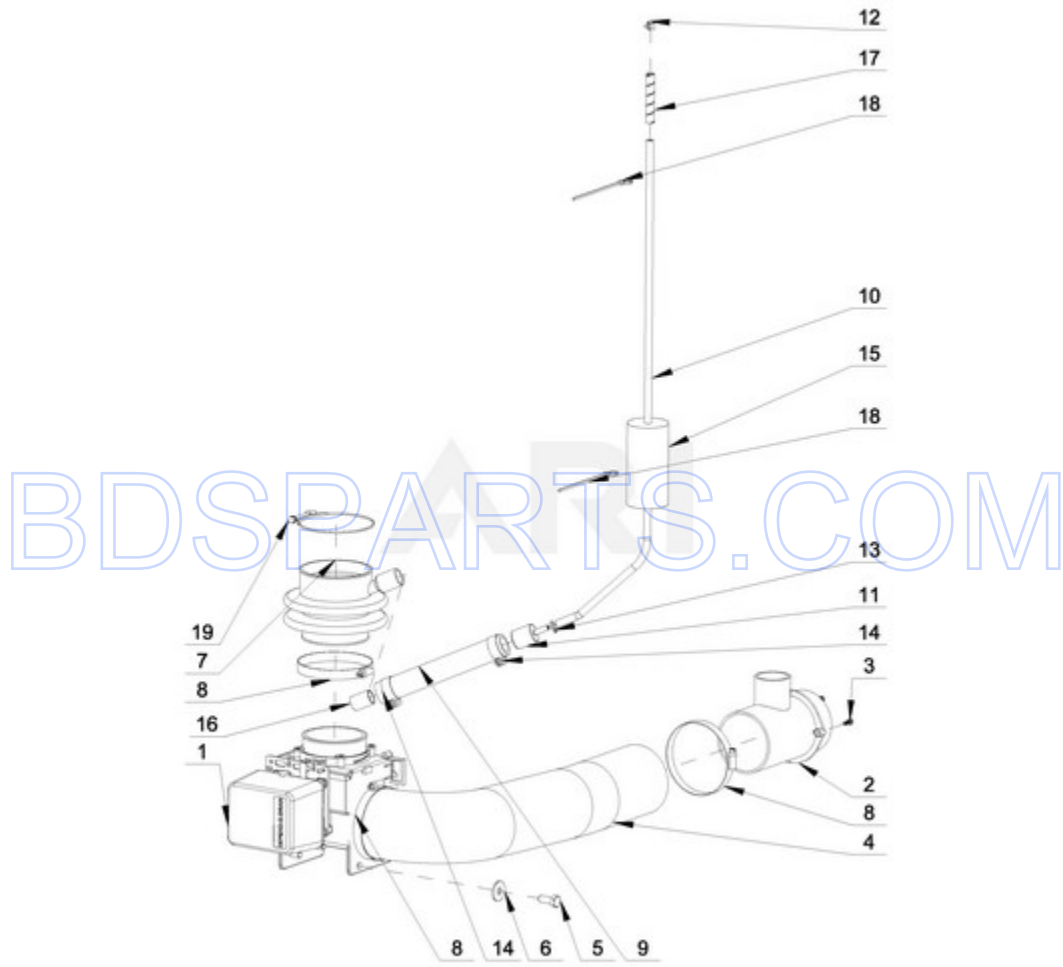

MXR30PNATS - 07 - DRAIN SYSTEM PARTS

DRAIN SYSTEM PARTS

10/16/2014

12

Part No. W10754457 Rev. A

Page design © 2004-2017 by ARI Network Services, Inc.

BDSPARTS.COM

Ref #	Part #	Description	Qty	Context	Note	MSRP
10	23001252	UPPER HOSE, PRESSURE SWITCH				
13	23001257	CLAMP, CORBIN (A5.5)				
8	23001258	HOSE CLAMP (70-90)				
11	23001260	PRESSURE SWITCH HOSE FITTING				
14	23001262	HOSE CLAMP (20-32)				
6	23002437	WASHER M8				
5	23002475	BOLT M8X20				
9	23001246	LOWER HOSE, PRESSURE SWITCH				
1B	W10357127	DRAIN VALVE (MOTOR ONLY)				
15	23004491	LARGER BUMPER				
3	W10712718	BOLT 4X12				
1	W10712775	DRAIN VALVE - COMPLETE				
1A	W10712776	DRAIN VALVE (CHAMBER)				
2	W10712777	T-CONNECTOR				
7	W10712797	DRAIN HOSE PIPE				
12	W10712806	SPRING CLAMP				
16	W10712804	BRACING TUBE				
17	W10712803	SPIRAL TUBE				
18	W10657139	BINDING STRIP (130 X 2.6MM)				
19	W10712805	HOSE CLAMP (82-90)				
4	W10725486	DRAIN ELBOW