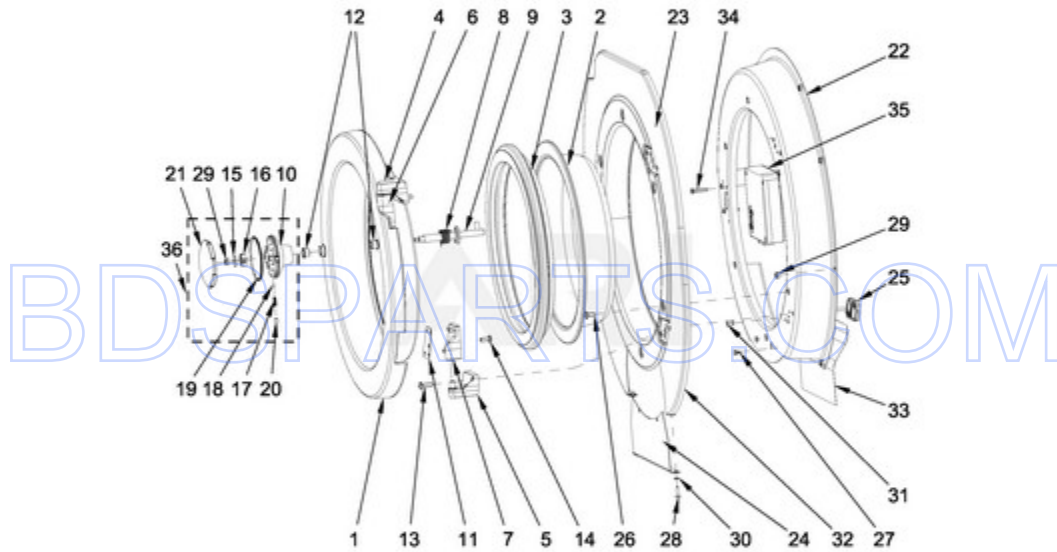

MXR30PNATS - 05 - DOOR PARTS

DOOR PARTS

10/16/2014

8

Part No. W10754457 Rev. A

Page design © 2004-2017 by ARI Network Services, Inc.

BDSPARTS.COM

Ref #	Part #	Description	Qty	Context	Note	MSRP
NI	N/P	FOLLOWING PARTS NOT ILLUSTRATED				
29	23001310	NUT M6				
28	23002398	BOLT M4X16				
15	23003012	WASHER M6				
32	23004093	RIVETING BLIND NUT M4				
30	23002438	WASHER M4.3				
33	23002877	SHIELD, RAIN				
31	W10711789	RIVET W/CRANK (4X16)				
4	W10712306	UPPER HINGE - FIXED				
5	W10712307	LOWER HINGE - FIXED				
6	W10712308	UPPER HINGE				
7	W10712309	LOWER HINGE				
8	W10712314	TORSION SPRING OF HANDLE				
9	W10712315	LOCK PIN, HANDLE				
10	W10712316	INNER, HANDLE				
11	W10712317	WASHER, HINGE				
12	W10712318	CASING, LOCK PIN				
13	W10712319	BOLT M6X25				
14	W10712320	BOLT M6X16				
16	W10712323	LOCATING SEGMENT, HANDLE				
17	W10712328	COMPRESSION SPRING, HANDLE				
18	W10712344	HANDLE BALL				
19	W10712345	DISTINGUISHING RING (BLUE)				
20	W10712347	BOLT M6X6				
21	W10712351	COVER, HANDLE				
25	W10712366	WASHER, HINGE				
26	W10712367	BOLT M6X14				
27	W10712368	PLASTIC PLUG				
34	W10712370	BOLT M5X25				
35	W10712373	DOOR LOCK				
36	W10712375	HANDLE COMPLETE				
NI	W10712376	WIRING, DOOR LOCK				
1	W10712296	DOOR (GREY)				
2	W10712300	DOOR GLASS				
3	W10712304	DOOR SEAL				
22	W10712357	DOOR AND LOCK HOLDER COMPLETE				
23	W10712360	FRONT PANEL				
24	W10712363					

BDS PARTS.COM

BDS PARTS.COM