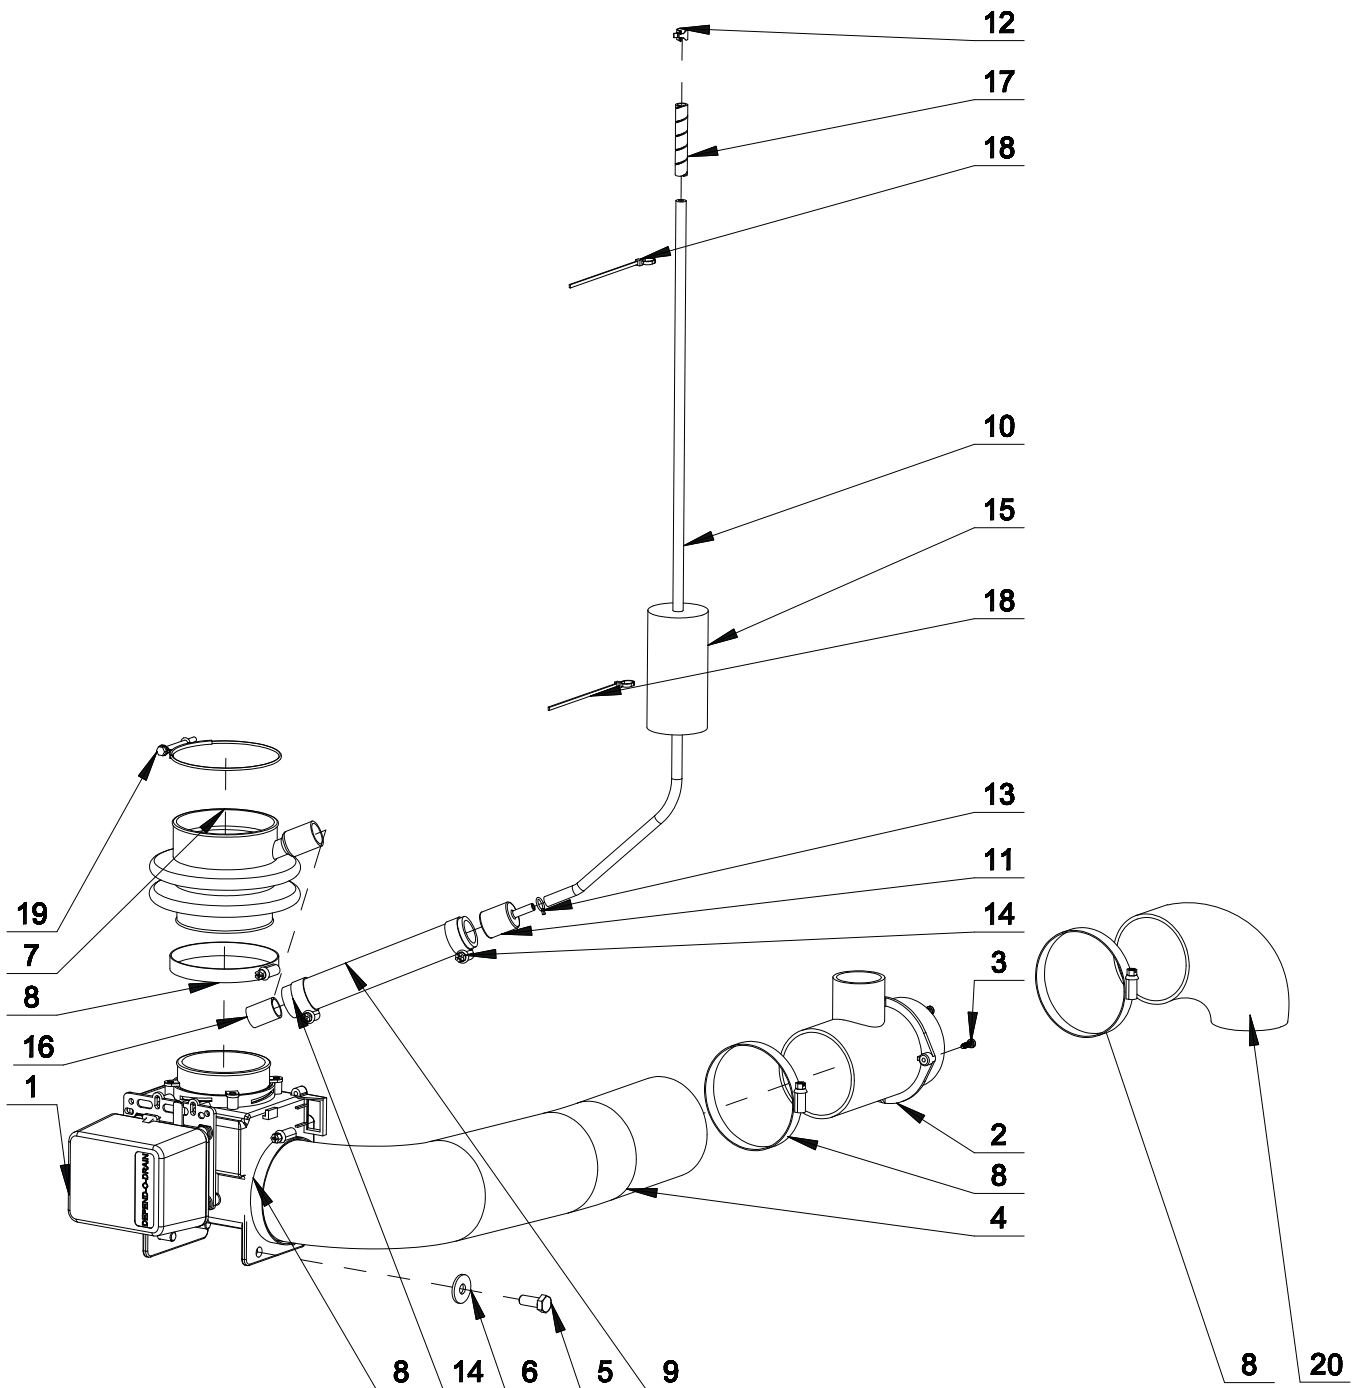

DRAIN SYSTEM PARTS

DRAIN SYSTEM PARTS

<u>Illus.</u> <u>No.</u>	<u>Part No.</u>	<u>Description</u>	<u>Illus.</u> <u>No.</u>	<u>Part No.</u>	<u>Description</u>	<u>Illus.</u> <u>No.</u>	<u>Part No.</u>	<u>Description</u>
1	W10712775	Drain Valve - Complete	8	23001258	Hose Clamp (70-90)	16	W10712804	Hose Insert
	W10712776	Drain Valve (Chamber)	9	23001246	Lower Hose, Pressure Switch	17	W10712803	Hose Protector
	W10357127	Drain Valve (Motor Only)	10	23001252	Upper Hose, Pressure Switch	18	W10657139	Wire Tie (130 x 2.6mm)
2	W10712777	T-Connector	11	23001260	Pressure Switch Hose Fitting	19	W10712805	Hose Clamp (82-90)
3	W10712718	Bolt M4x12	12	W10712806	Spring Clamp	20	23002015	Drain Elbow
4	W10725487	Drain Elbow	13	23001257	Clamp, Corbin (A5.5)			
5	23002475	Bolt M8x20	14	23001262	Hose Clamp (20-32)			
6	23002437	Washer M8	15	23004491	Larger Bumper			
7	W10712797	Hose