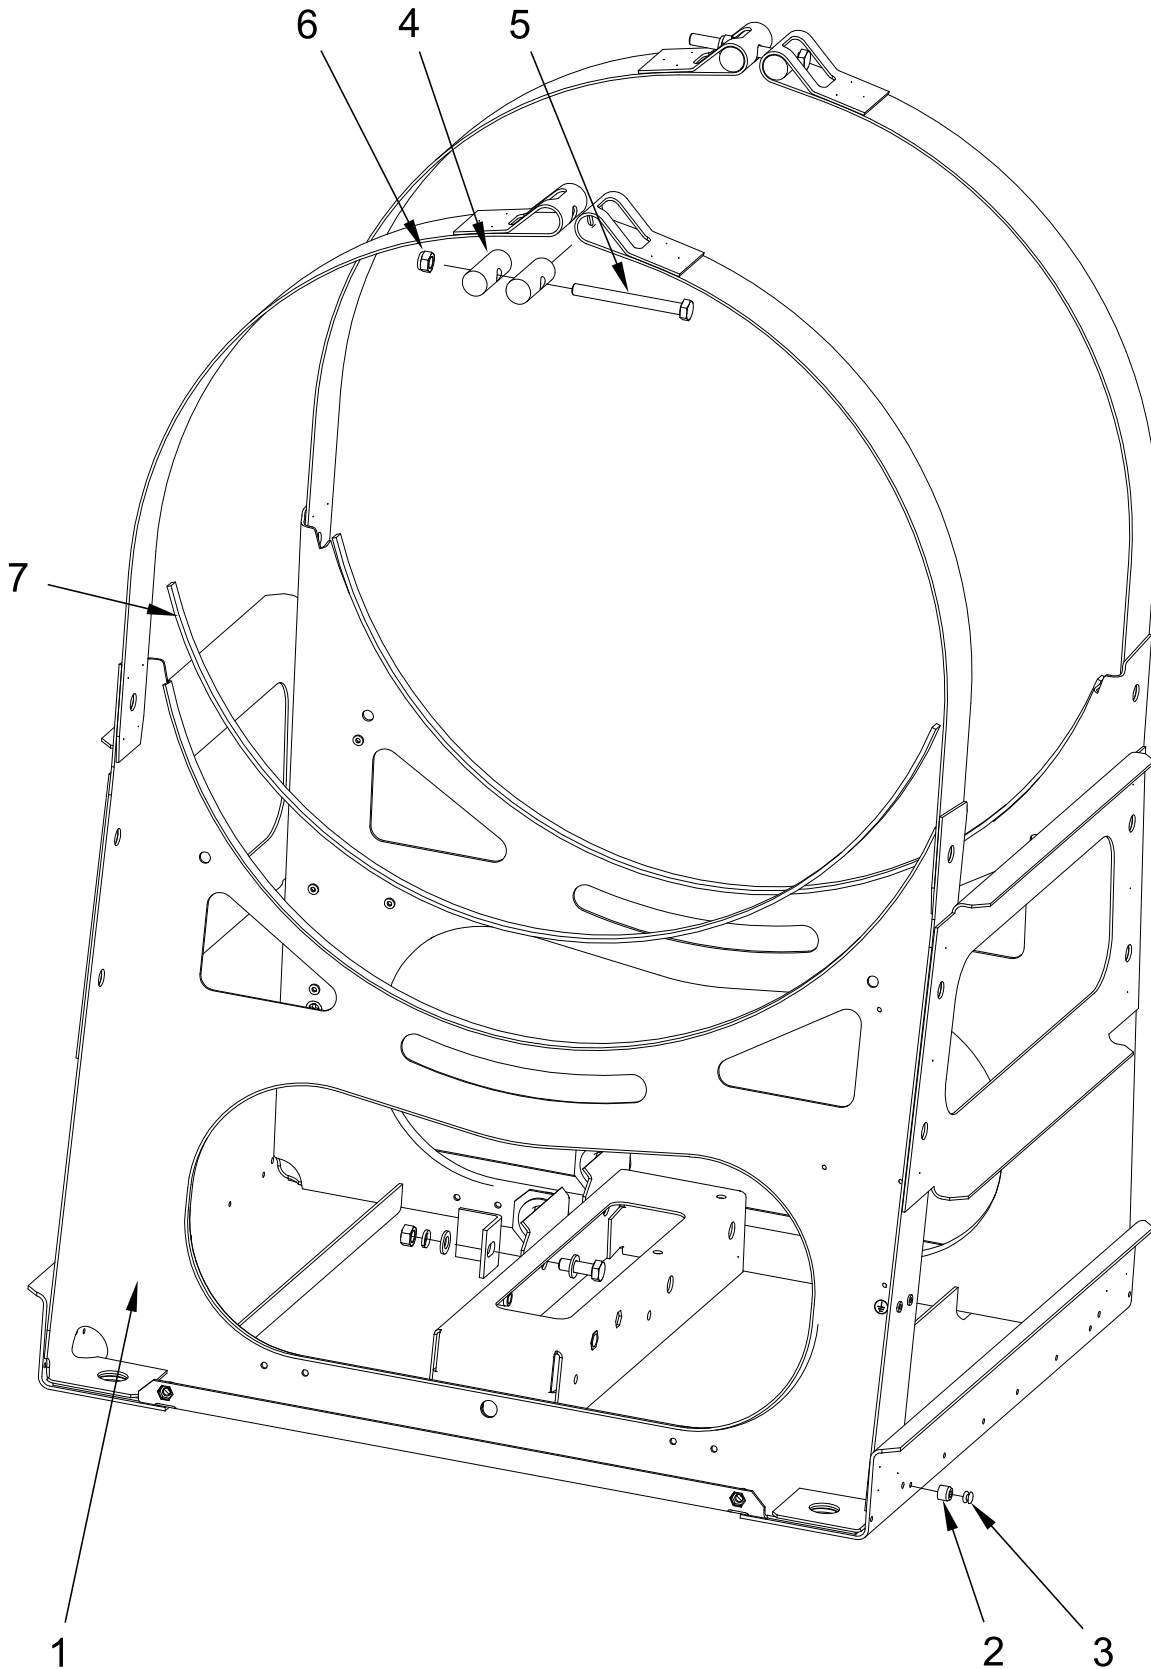

COMMERCIAL INDUSTRIAL WASHER

MODELS:

MXR40PDATS (Stainless) (Painted)

FRAME PARTS

FRAME PARTS

<u>Illus.</u> <u>No.</u>	<u>Part No.</u>	<u>Description</u>
1	W10725152	Frame
2	W10711787	Insert, Rivet
3	W10711789	Rivet w/Crank (4x16)

<u>Illus.</u> <u>No.</u>	<u>Part No.</u>	<u>Description</u>
4	W10711702	Cover Strip Pin
5	W10711703	Bolt M8x100

<u>Illus.</u> <u>No.</u>	<u>Part No.</u>	<u>Description</u>
6	23001607	Nut M8
7	W10711718	Self-Adhesive Foam Seal

CABINET PARTS

CABINET PARTS

<u>Illus.</u>			<u>Illus.</u>			<u>Illus.</u>		
<u>No.</u>	<u>Part No.</u>	<u>Description</u>	<u>No.</u>	<u>Part No.</u>	<u>Description</u>	<u>No.</u>	<u>Part No.</u>	<u>Description</u>
1	W10725177	Side Panel - Right (Painted)	12	W10712164	Prop Rod	28	23004103	Hinge
	W10725180	Side Panel - Right (Stainless)	13	23002454	Self Sticking Cable Clip	29	W10712165	Rivet w/Crank (8x8)
2	W10725211	Side Panel - Left (Painted)	14	W10712170	Auto-Unlock Module	30	23001099	PC Board Socket
	W10725213	Side Panel - Left (Stainless)	15	W10725431	Top Cover Reinforcement	31	23002398	Bolt M4x16
3	W10725233	Front Panel - Complete Coin Meter (Stainless)	16	W10712181	Velcro Fastener	32	23002950	Washer, Lock M4
4	W10725237	Rear Cover - Lower, Complete	17	23002461	Bolt M6x16	33	W10711718	Self-Adhesive Foam Seal
5	W10725240	Panel Holder Complete	18	23003774	Washer M6 x 4	34	W10725440	End Stop
6	W10725261	Top Cover - Complete (PD)	19	23002440	Washer M6			Following Parts Not Illustrated
7	W10725422	Cabinet Reinforcement Complete	20	W10711787	Insert, Rivet	W10712183		Wiring Harness, Auto-Unlock Module Parts for Maytag Connect 360
8	W10725425	Rear Cover	21	W10711789	Rivet w/Crank (4x16)	W10712243		Bolt M4x12
9	W10711800	Screw M4x11	22	W10725437	Edge Protection	23003666		Nut M4
10	W10286289	Bolt M6X10	23	W10712166	Vault Bezel			
11	23002167	Grommet, Rubber	24	23003114	Bolt M4x8			
			25	W10712231	Lock			
			26	23001009	Hook, Lock			
			27	23001007	Washer			