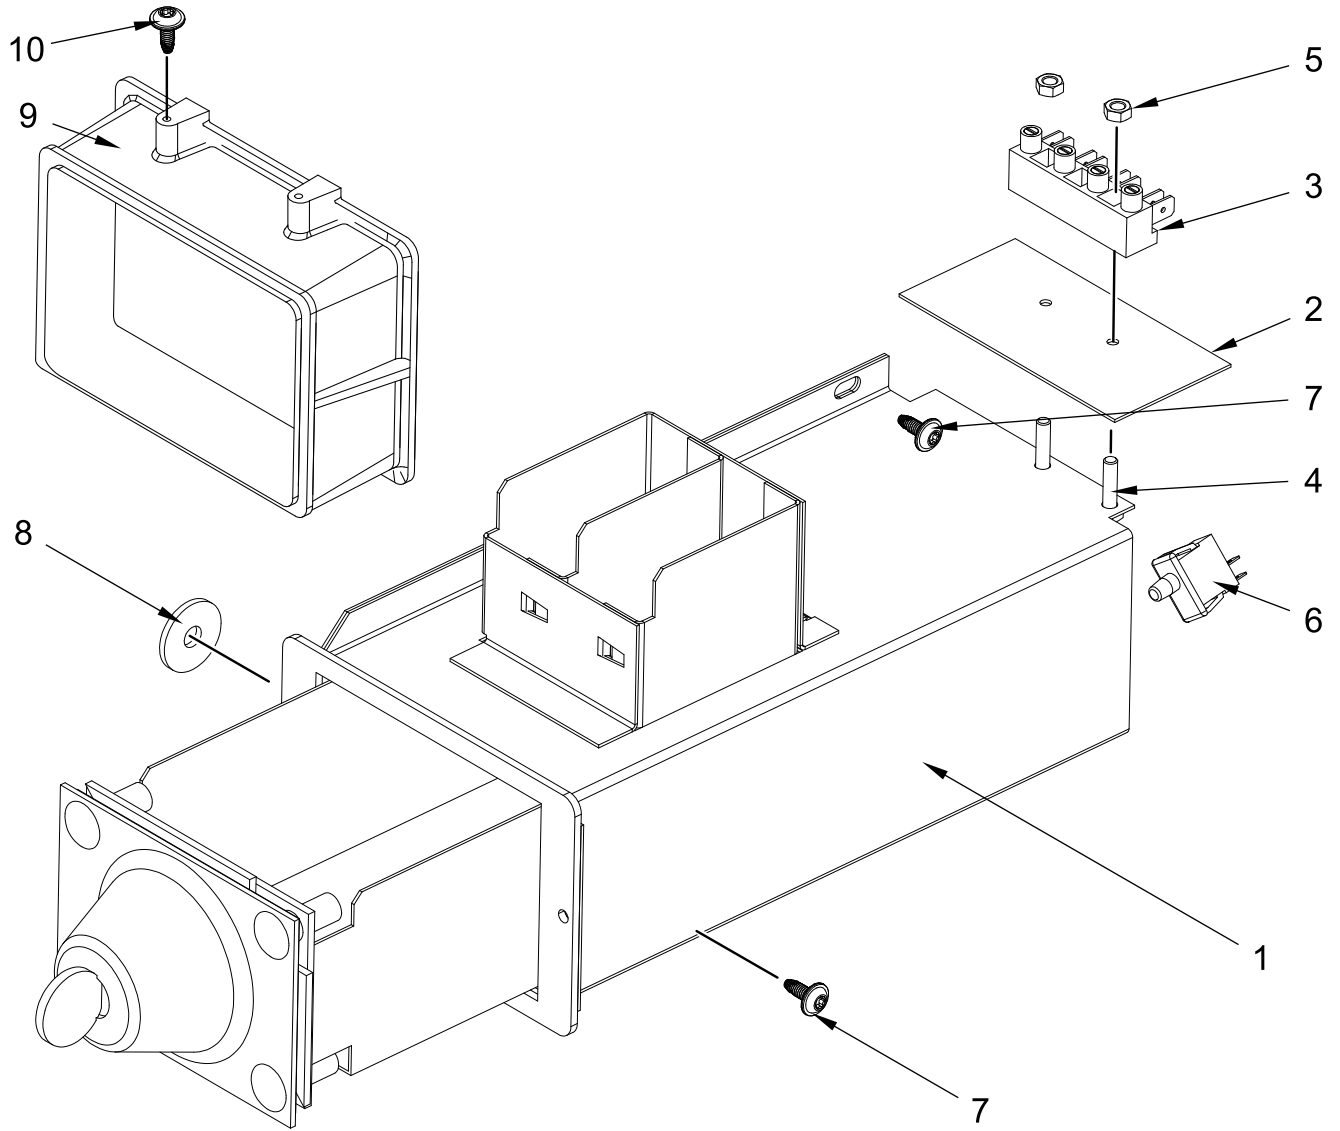

COIN VAULT PARTS

COIN VAULT PARTS

<u>Illus.</u> <u>No.</u>	<u>Part No.</u>	<u>Description</u>
1	W10725469	Coin Vault
2	23001115	Terminal Block Insulation
3	23001113	Terminal Block
4	23004095	Bolt M4x16

<u>Illus.</u> <u>No.</u>	<u>Part No.</u>	<u>Description</u>
5	23003666	Nut M4
6	23003656	Switch, Coin Box
7	W10711800	Screw M4x11
8	W10431220	Washer

<u>Illus.</u> <u>No.</u>	<u>Part No.</u>	<u>Description</u>
9	W10712166	Vault Bezel
10	23003114	Bolt M4x8