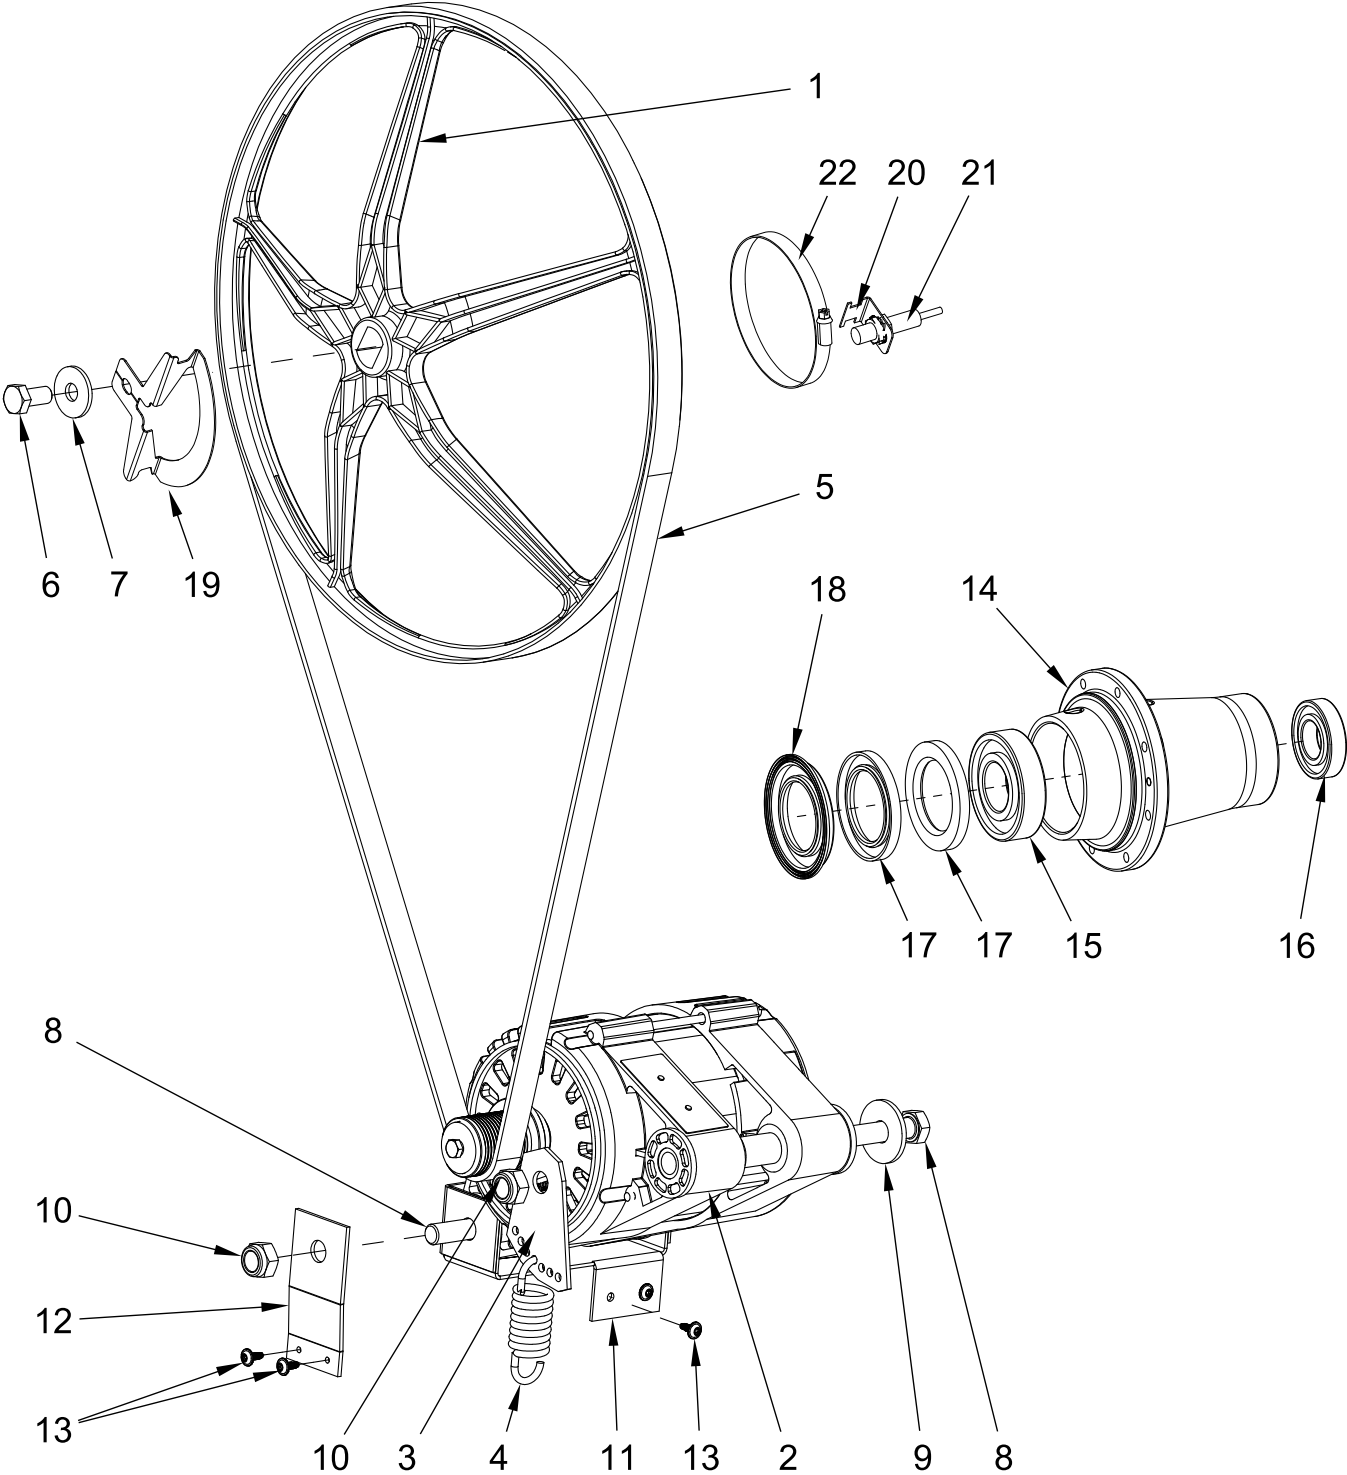

DRIVE PARTS

DRIVE PARTS

<u>Illus.</u> <u>No.</u>	<u>Part No.</u>	<u>Description</u>
1	W10725737	V-Pulley Drum
2	W10725745	Motor
3	W10725752	Spring Holder
4	23004156	Spring, Tension
5	W10725758	Belt
6	23002278	Bolt M16x30
7	W10654354	Motor Pulley Washer
8	W10713998	Bolt M12x200
9	23004146	Washer M12

<u>Illus.</u> <u>No.</u>	<u>Part No.</u>	<u>Description</u>
10	W10357141	Nut M12
11	W10725766	Motor Holder
12	W10725777	Holder
13	W10711800	Screw M4x11
14	W10725787	Bearing Housing
15	23003076	Bearing (6312)
16	23003614	Bearing (6310)
17	23003850	Ring Seal 100x130x10
18	W10714026	Ring Seal 100x130/144x9/12

<u>Illus.</u> <u>No.</u>	<u>Part No.</u>	<u>Description</u>
19	W10747778	Plate, Speed Sensor
20	W10747779	Bracket, Speed Sensor
21	W10747780	Speed Sensor
22	W10748075	Hose Clamp (140-160)