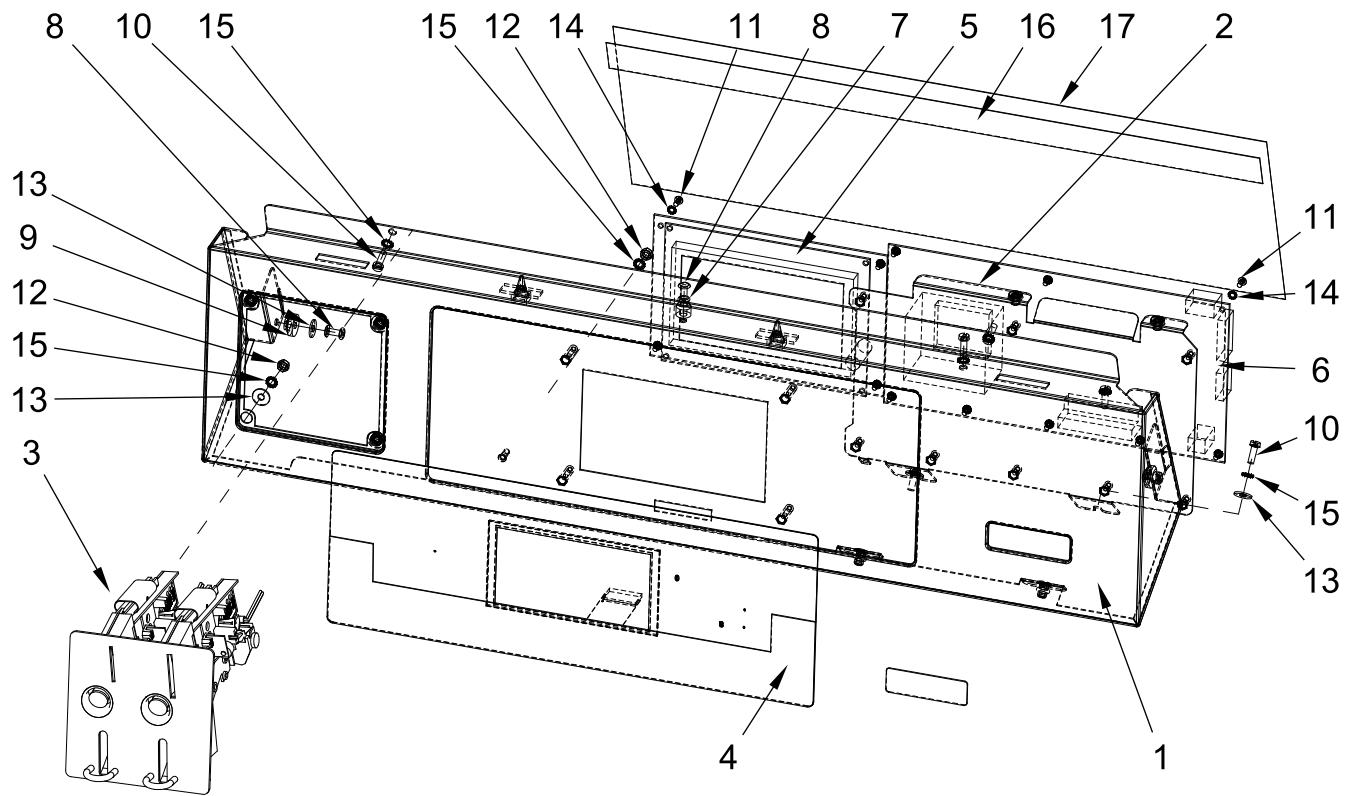

CONTROL PANEL PARTS

CONTROL PANEL PARTS

<u>Illus.</u> <u>No.</u>	<u>Part No.</u>	<u>Description</u>	<u>Illus.</u> <u>No.</u>	<u>Part No.</u>	<u>Description</u>	<u>Illus.</u> <u>No.</u>	<u>Part No.</u>	<u>Description</u>
1	W10725455	Control Panel	7	W10711787	Insert, Rivet	15	23002950	Washer, Lock M4
2	W10725459	Control Board Bracket	8	W10711789	Rivet w/Crank (4x16)	16	23004126	Double-Sided Tape
3	W10712245	Coin Drop (.25 Cent)	9	W10725468	Leading Pin	17	23002877	Shield, Rain
4	W10712226	User Interface Facia/Keypad MC7 (PD)	10	W10712243	Bolt M4x12			Following Parts Not Illustrated
5	W10712233	Display Board - CPU	11	23002869	Bolt M3x6			W10712236
6	W10712234	Main Control Board MC7	12	23003666	Nut M4			Wiring Harness, Main Control to Display Board
			13	23001545	Washer M4			
			14	23002865	Washer, Lock M4