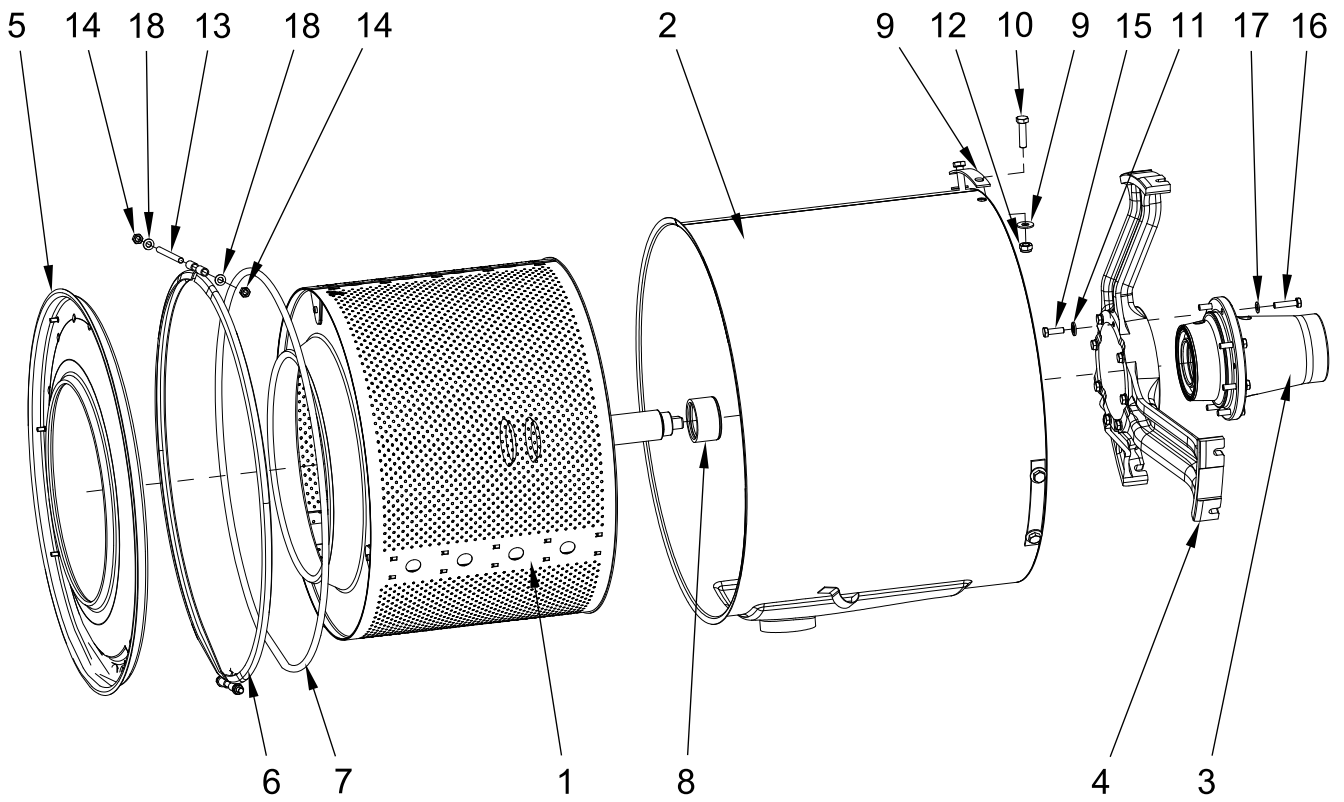

DRUM AND TUB PARTS

DRUM AND TUB PARTS

<u>Illus.</u> <u>No.</u>	<u>Part No.</u>	<u>Description</u>	<u>Illus.</u> <u>No.</u>	<u>Part No.</u>	<u>Description</u>	<u>Illus.</u> <u>No.</u>	<u>Part No.</u>	<u>Description</u>
1	W10725707	Drum, Washer - Complete	7	W10713415	Seal D10-2550MM	15	23001202	Bolt M10x35
2	W10713390	Outer Tub - Complete	8	W10713946	Sealing Sleeve	16	23001283	Bolt M12x35
3	W10725712	Trunnion - Complete	9	W10713949	Bracket, Curved	17	23002657	Washer M13
4	W10713401	Support, Tub	10	23004207	Bolt M12x50	18	23001608	Washer M8.4
5	W10713409	Front Tub Panel - Complete	11	W10285300	Washer M10			Following Parts Not Illustrated
6	W10713412	Clamp - Complete	12	W10357141	Nut M12		W10713950	Thread Lock
			13	23002486	Bolt M8			
			14	23002487	Nut M8