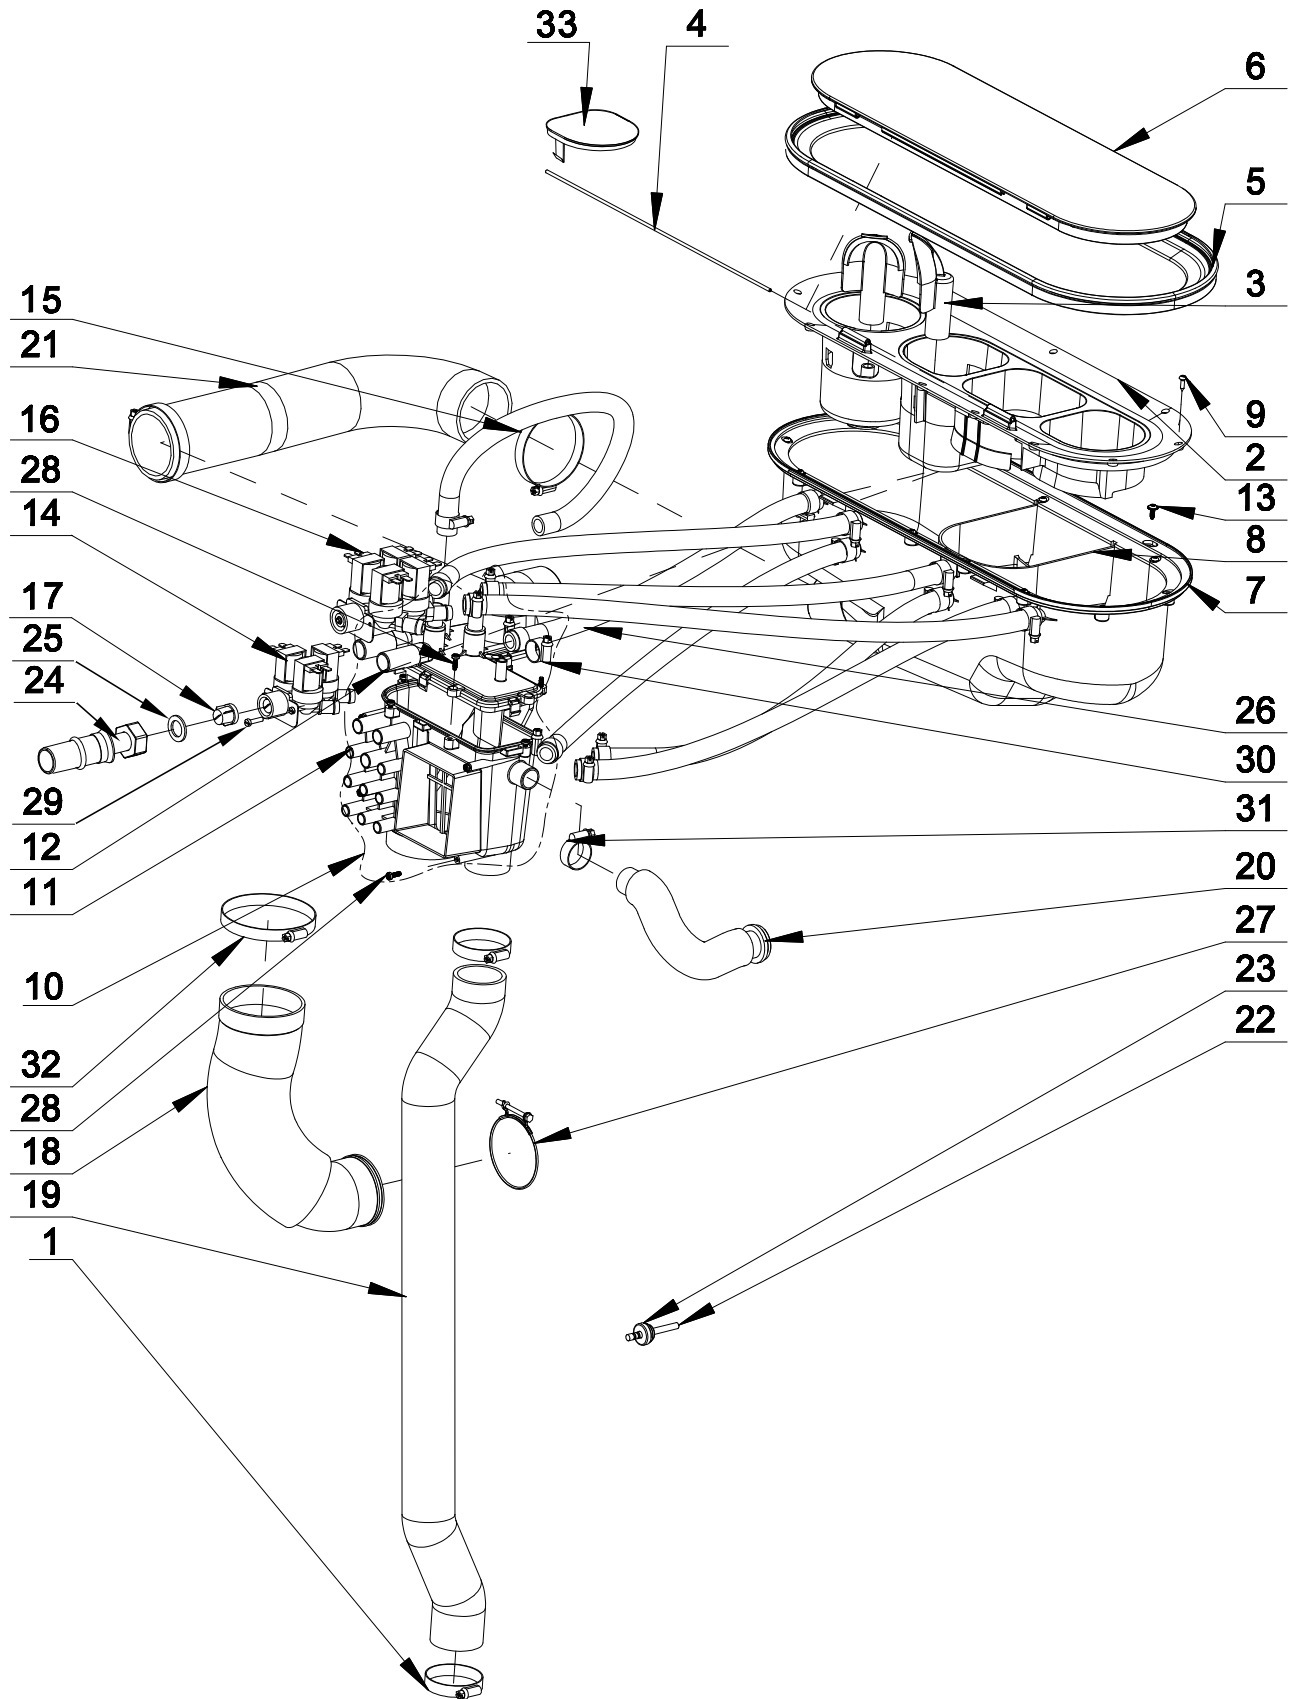

WATER INLET PARTS

WATER INLET PARTS

<u>Illus.</u> <u>No.</u>	<u>Part No.</u>	<u>Description</u>	<u>Illus.</u> <u>No.</u>	<u>Part No.</u>	<u>Description</u>	<u>Illus.</u> <u>No.</u>	<u>Part No.</u>	<u>Description</u>
1	23001750	Hose Clamp (40-60)	14	W10712646	Three-Way Valve - Complete (3/4")	26	23001507	Hose, Inlet
2	W10712626	Chemical Dispenser Insert	15	23001256	Hose Clamp (60-80)	27	W10712716	Hose Clamp (62-70)
3	W10712627	Siphon	16	W10712721	Four-Way Valve - Complete (3/4")	28	W10712718	Bolt M4x12
4	W10712628	Pin, Hinge	17	23002922	Filter Screen	29	23002398	Bolt M4x16
5	W10712629	Dispenser Seal	18	W10712648	Filling Hose	30	23001506	Hose Clamp (12-22)
6	W10712630	Dispenser Lid	19	W10725476	Overflow Tube	31	23001262	Hose Clamp (20-32)
7	W10712635	Chemical Dispenser Base	20	W10712699	Hose, Vent	32	23001258	Hose Clamp (70-90)
8	W10712638	Soap Hopper Insert Secondary	21	W10725481	Dispenser Elbow - Pipe			Following Parts Optional
9	23003782	Screw	22	23003964	Temperature Sensor	33	W10734787	Block-off, Dispenser Cavity
10	W10712640	Mixer - Complete	23	W10712713	Seal Ring, Temperature Sensor			
11	W10712642	Mixer Body	24	23001523	Hose, Connection			
12	W10712644	Mixer Lid	25	23002921	Washer, Fill Hose			
13	W10711800	Screw M4x11