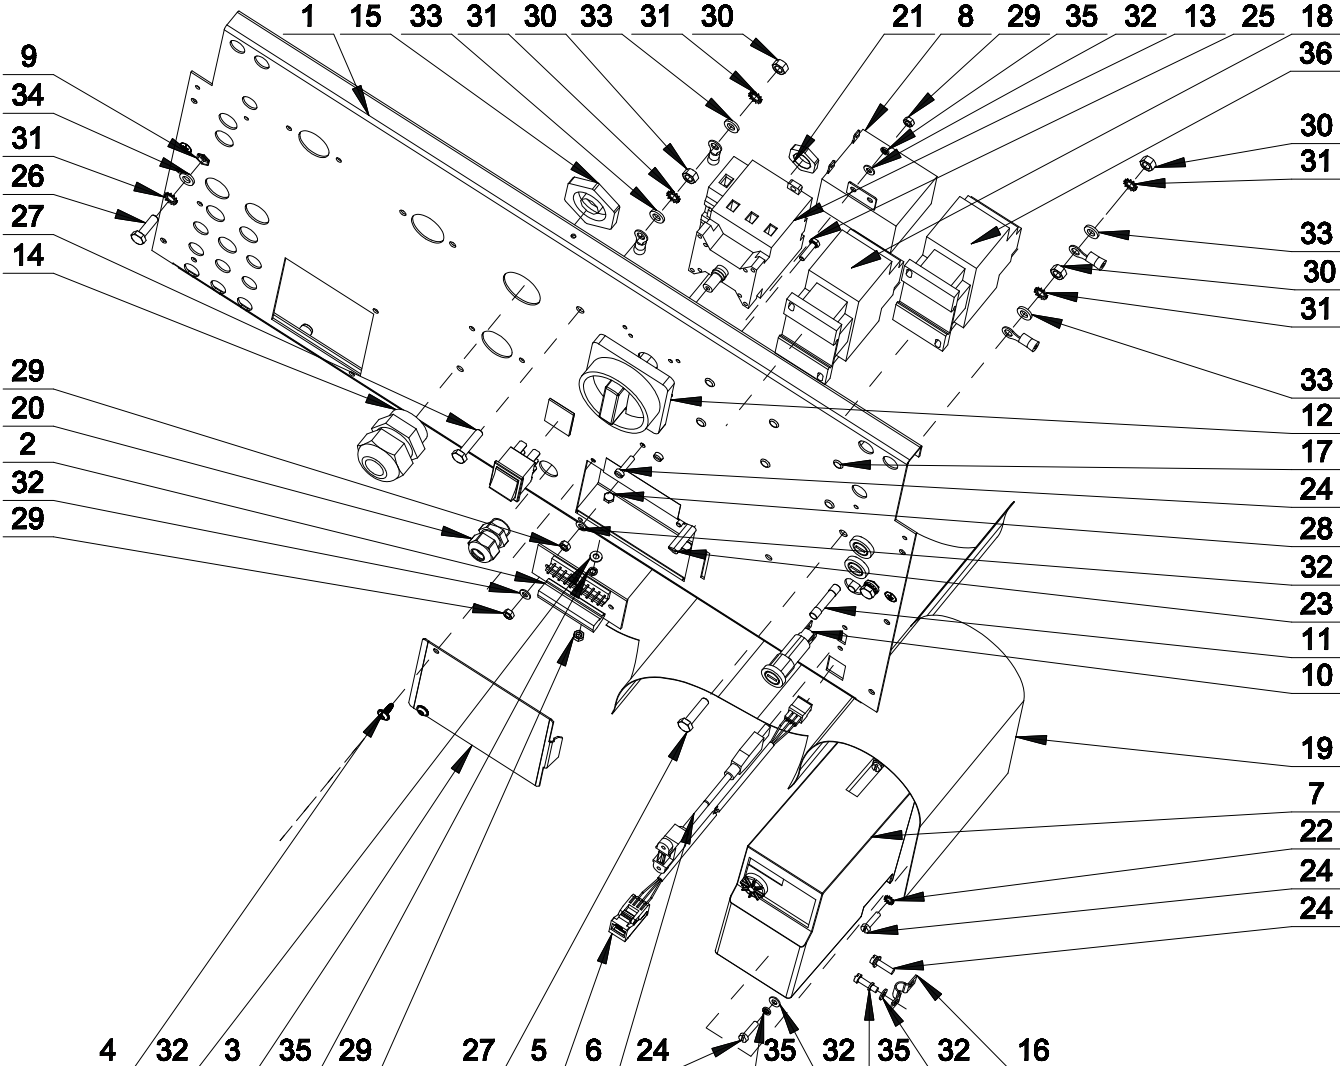

REAR PANEL PARTS

REAR PANEL PARTS

<u>Illus.</u> <u>No.</u>	<u>Part No.</u>	<u>Description</u>	<u>Illus.</u> <u>No.</u>	<u>Part No.</u>	<u>Description</u>	<u>Illus.</u> <u>No.</u>	<u>Part No.</u>	<u>Description</u>
1	W10725516	Rear Panel - Complete	12	23003497	Main Switch Knob	27	23002806	Bolt M6x25
2	W10286355	LED Board MC5	13	23003500	Main Switch 25A	28	23001682	Bolt M4x8
	W10665044	Cable, Pump Relay Board to LED Terminal	14	23004494	Large Strain Relief	29	23003666	Nut M4
3	W10725522	Rear Panel, Lid	15	23004495	Large Strain Relief Nut	30	23002651	Nut M6
4	W10711800	Screw M4x11	16	W10713152	Cable Clamp	31	23002425	Washer, Lock M6
5	W10713154	Cable Connector, RS485	17	23002362	Rivet W/Crank (4x7)	32	23002438	Washer M4.3
6	W10713157	Cable, USB - Rear Panel Connector	18	23003750	Contacto LC1 D09M7	33	23003767	Washer M6.4
7	W10415735	Frequency Inverter	19	W10725555	Cover, Motor - Frequency Inverter	34	23002424	Washer M6.4
	W10725529	Cable, Communication	20	23004396	Small Strain Relief M16	35	23002400	Washer M4
8	W10713112	RFI Filter	21	23004398	Small Strain Relief Nut M16	36	W10286352	Transformer
9	23001575	Nut, Insert M6	22	23002950	Washer, Lock M4			Following Parts Not Illustrated
10	23001462	Fuse Holder (5x20mm)	23	23002473	Foam Connector Gasket	W10725560		Wiring, Main
	23002210	Fuse Holder (6x32mm)	24	23002398	Bolt M4x16	W10713163		Kit, Liquid Soap Supply Connection
11	23004315	Fuse 0.5A	25	23004095	Bolt M4x16			
	23003385	Fuse 1A 6x32	26	23002462	Bolt M6x20