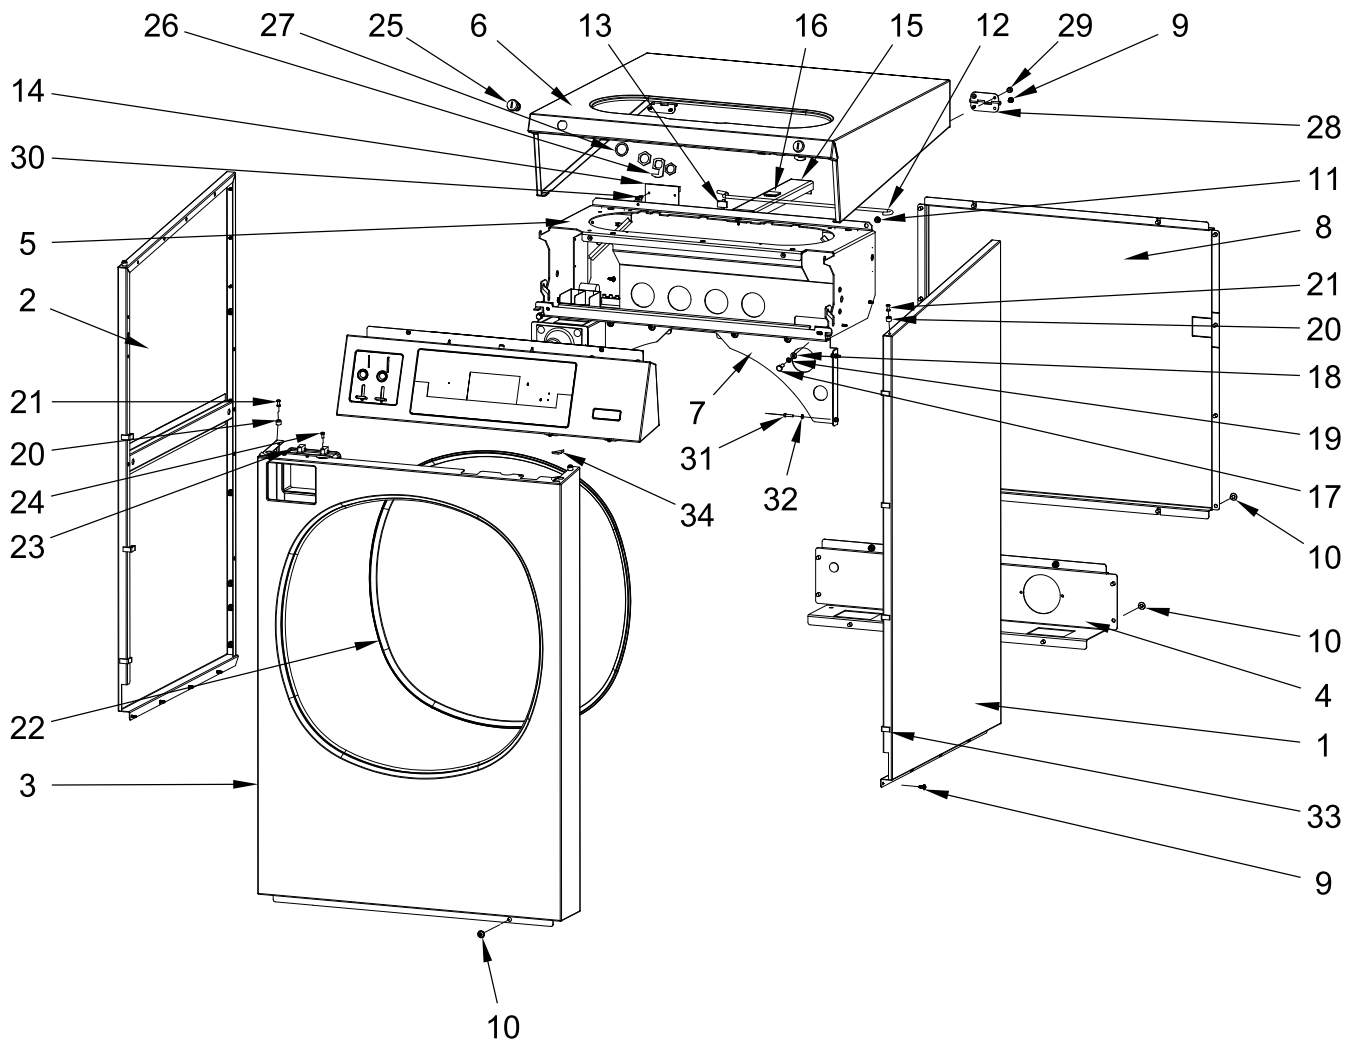

COMMERCIAL INDUSTRIAL WASHER

MODELS:

MXR40PDATS (Stainless) (Painted)

FRAME PARTS

FRAME PARTS

<u>Illus.</u> <u>No.</u>	<u>Part No.</u>	<u>Description</u>
1	W10725152	Frame
2	W10711787	Insert, Rivet
3	W10711789	Rivet w/Crank (4x16)

<u>Illus.</u> <u>No.</u>	<u>Part No.</u>	<u>Description</u>
4	W10711702	Cover Strip Pin
5	W10711703	Bolt M8x100

<u>Illus.</u> <u>No.</u>	<u>Part No.</u>	<u>Description</u>
6	23001607	Nut M8
7	W10711718	Self-Adhesive Foam Seal

CABINET PARTS

CABINET PARTS

<u>Illus.</u>			<u>Illus.</u>			<u>Illus.</u>		
<u>No.</u>	<u>Part No.</u>	<u>Description</u>	<u>No.</u>	<u>Part No.</u>	<u>Description</u>	<u>No.</u>	<u>Part No.</u>	<u>Description</u>
1	W10725177	Side Panel - Right (Painted)	12	W10712164	Prop Rod	28	23004103	Hinge
	W10725180	Side Panel - Right (Stainless)	13	23002454	Self Sticking Cable Clip	29	W10712165	Rivet w/Crank (8x8)
2	W10725211	Side Panel - Left (Painted)	14	W10712170	Auto-Unlock Module	30	23001099	PC Board Socket
	W10725213	Side Panel - Left (Stainless)	15	W10725431	Top Cover Reinforcement	31	23002398	Bolt M4x16
3	W10725233	Front Panel - Complete Coin Meter (Stainless)	16	W10712181	Velcro Fastener	32	23002950	Washer, Lock M4
4	W10725237	Rear Cover - Lower, Complete	17	23002461	Bolt M6x16	33	W10711718	Self-Adhesive Foam Seal
5	W10725240	Panel Holder Complete	18	23003774	Washer M6 x 4	34	W10725440	End Stop
6	W10725261	Top Cover - Complete (PD)	19	23002440	Washer M6			Following Parts Not Illustrated
7	W10725422	Cabinet Reinforcement Complete	20	W10711787	Insert, Rivet	W10712183		Wiring Harness, Auto-Unlock Module Parts for Maytag Connect 360
8	W10725425	Rear Cover	21	W10711789	Rivet w/Crank (4x16)	W10712243		Bolt M4x12
9	W10711800	Screw M4x11	22	W10725437	Edge Protection	23003666		Nut M4
10	W10286289	Bolt M6X10	23	W10712166	Vault Bezel			
11	23002167	Grommet, Rubber	24	23003114	Bolt M4x8			
			25	W10712231	Lock			
			26	23001009	Hook, Lock			
			27	23001007	Washer			