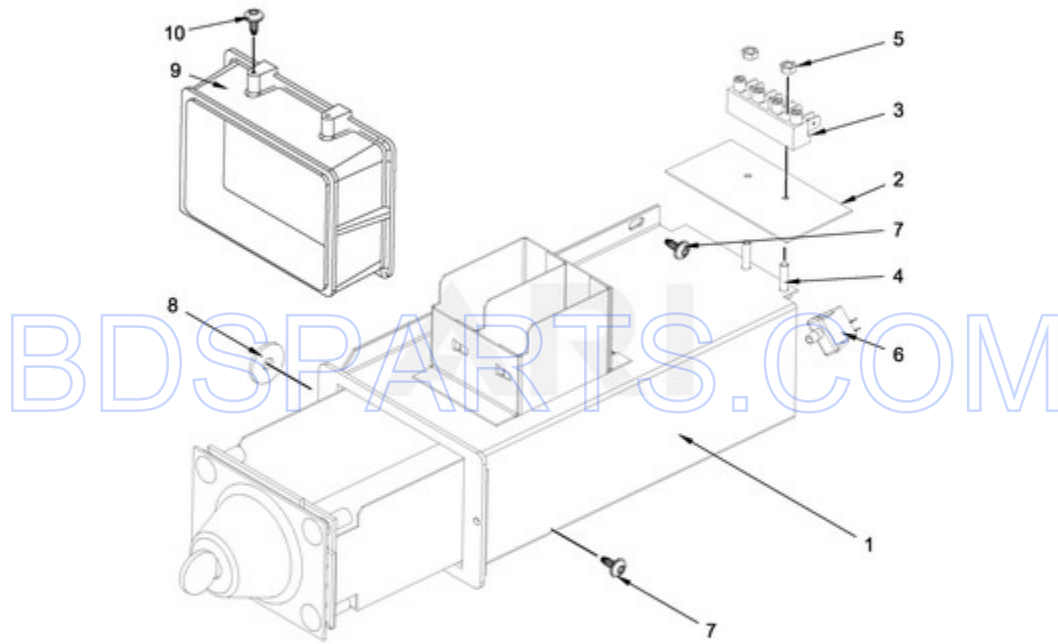

BDSPARTS.COM

BDSPARTS.COM

MXR40PDATS - 04 - CONTROL PANEL PARTS

CONTROL PANEL PARTS

Ref #	Part #	Description	Qty	Context	Note	MSRP
NI	N/P	FOLLOWING PARTS NOT ILLUSTRATED				
13	23001545	WASHER M4				
11	23002869	BOLT M3X6				
12	23003666	NUT M4				
15	23002950	WASHER, LOCK M4				
14	23002865	WASHER, LOCK M4				
16	23004126	DOUBLE-SIDED TAPE				
17	23002877	SHIELD, RAIN				
7	W10711787	INSERT, RIVET				
8	W10711789	RIVET W/CRANK (4X16)				
10	W10712243	BOLT M4X12				
2	W10725459	CONTROL BOARD BRACKET				
3	W10712245	COIN DROP (.25 CENT)				
5	W10712233	DISPLAY BOARD - CPU				
6	W10712234	MAIN CONTROL BOARD MC7				
9	W10725468	LEADING PIN				
NI	W10712236	WIRING HARNESS, MAIN CONTROL TO DISPLAY BOARD				
1	W10725455	CONTROL PANEL				
4	W10712226	USER INTERFACE FACIA/KEYPAD MC7 (PD)				

MXR40PDATS - 05 - COIN VAULT PARTS

COIN VAULT PARTS

08/12/2015

8

Part No. W10744639 Rev. B

Page design © 2004-2017 by ARI Network Services, Inc.

BDSPARTS.COM

Ref #	Part #	Description	Qty	Context	Note	MSRP
3	23001113	TERMINAL BLOCK				
2	23001115	TERMINAL BLOCK INSULATION				
5	23003666	NUT M4				
10	23003114	BOLT M4X8				
6	23003656	SWITCH, COIN BOX				
4	23004095	BOLT M4X16				
7	W10711800	SCREW M4X11				
9	W10712166	VAULT BEZEL				
1	W10725469	COIN VAULT				
8	W10431220	WASHER				