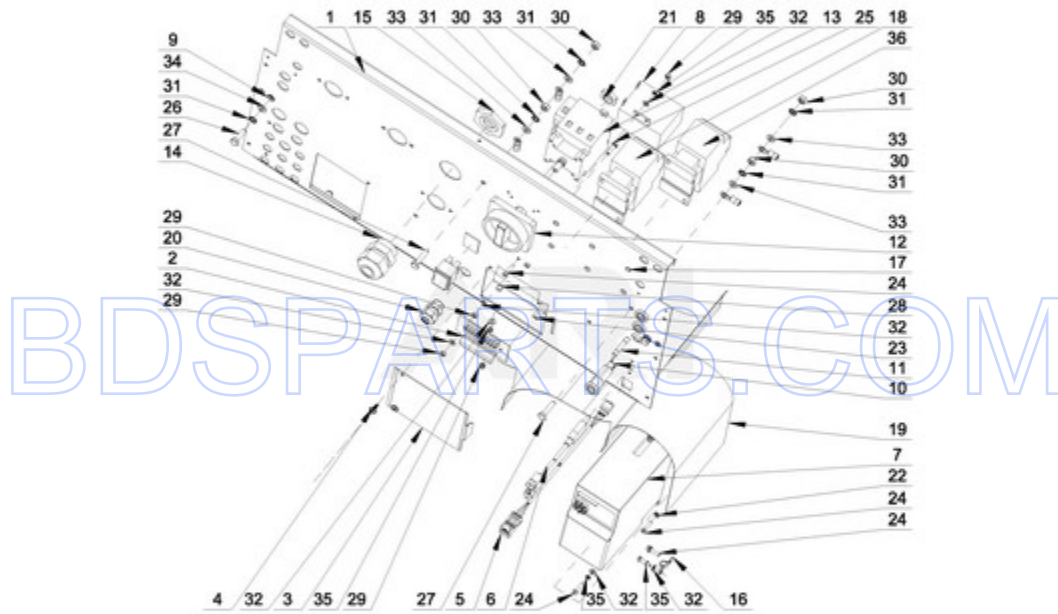

MXR40PDATS - 09 - REAR PANEL PARTS

REAR PANEL PARTS

Ref #	Part #	Description	Qty	Context	Note	MSRP
NI	N/P	FOLLOWING PARTS NOT ILLUSTRATED				
10	23001462	FUSE HOLDER (5X20MM)				
18	23003750	CONTACTOR LC1 D09M7				
24	23002398	BOLT M4X16				
27	23002806	BOLT M6X25				
10A	23002210	FUSE HOLDER (6X32MM)				
26	23002462	BOLT M6X20				
30	23002651	NUT M6				
31	23002425	WASHER, LOCK M6				
33	23003767	WASHER M6.4				
34	23002424	WASHER M6.4				
23	23002473	FOAM CONNECTOR GASKET				
29	23003666	NUT M4				
32	23002438	WASHER M4.3				
22	23002950	WASHER, LOCK M4				
25	23004095	BOLT M4X16				
11	23004315	FUSE 0.5A				
17	23002362	RIVET W/CRANK (4X7)				
7	W10415735	FREQUENCY INVERTER				
35	23002400	WASHER M4				
11A	23003385	FUSE 1A 6X32				
28	23001682	BOLT M4X8				
12	23003497	MAIN SWITCH KNOB				
13	23003500	MAIN SWITCH 25A				
14	23004494	LARGE STRAIN RELIEF				
15	23004495	LARGE STRAIN RELIEF NUT				
9	23001575	NUT, INSERT M6				
20	23004396	SMALL STRAIN RELIEF M16				
21	23004398	SMALL STRAIN RELIEF NUT M16				
36	W10286352	TRANSFORMER				
2	W10286355	LED BOARD MC5				
4	W10711800	SCREW M4X11				
3	W10725522	REAR PANEL, LID				
5	W10713154	CABLE CONNECTOR, RS485				
6	W10713157	CABLE, USB - REAR PANEL CONNECTOR				
16	W10713152	CABLE CLAMP				
NI	W10725560	WIRING, MAIN				
NI	W10713163					

BDS PARTS.COM

BDS PARTS.COM