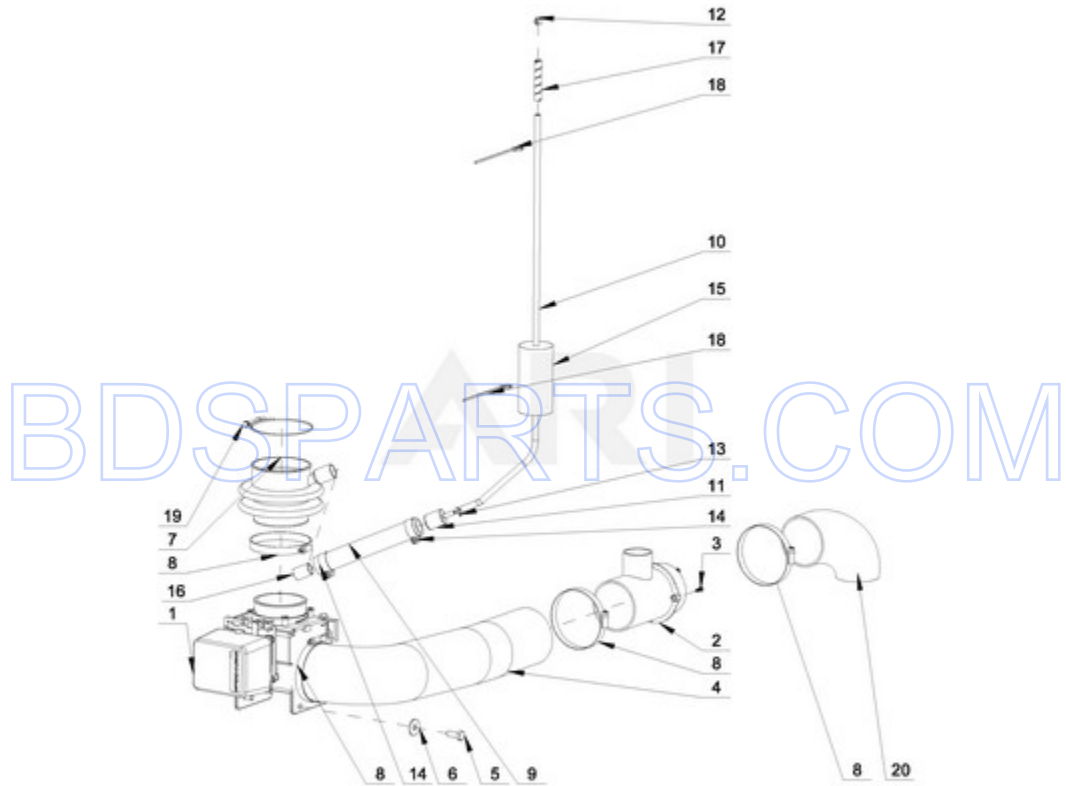

MXR40PDATS - 08 - DRAIN SYSTEM PARTS

DRAIN SYSTEM PARTS

08/12/2015

14

Part No. W10744639 Rev. B

Page design © 2004-2017 by ARI Network Services, Inc.

BDSPARTS.COM

Ref #	Part #	Description	Qty	Context	Note	MSRP
10	23001252	UPPER HOSE, PRESSURE SWITCH				
13	23001257	CLAMP, CORBIN (A5.5)				
8	23001258	HOSE CLAMP (70-90)				
11	23001260	PRESSURE SWITCH HOSE FITTING				
14	23001262	HOSE CLAMP (20-32)				
6	23002437	WASHER M8				
5	23002475	BOLT M8X20				
20	23002015	DRAIN ELBOW				
9	23001246	LOWER HOSE, PRESSURE SWITCH				
1B	W10357127	DRAIN VALVE (MOTOR ONLY)				
15	23004491	LARGER BUMPER				
3	W10712718	BOLT M4X12				
1	W10712775	DRAIN VALVE - COMPLETE				
1A	W10712776	DRAIN VALVE (CHAMBER)				
2	W10712777	T-CONNECTOR				
7	W10712797	HOSE				
12	W10712806	SPRING CLAMP				
16	W10712804	HOSE INSERT				
17	W10712803	HOSE PROTECTOR				
18	W10657139	WIRE TIE (130 X 2.6MM)				
19	W10712805	HOSE CLAMP (82-90)				
4	W10725487	DRAIN ELBOW				

BDS PARTS.COM

BDS PARTS.COM