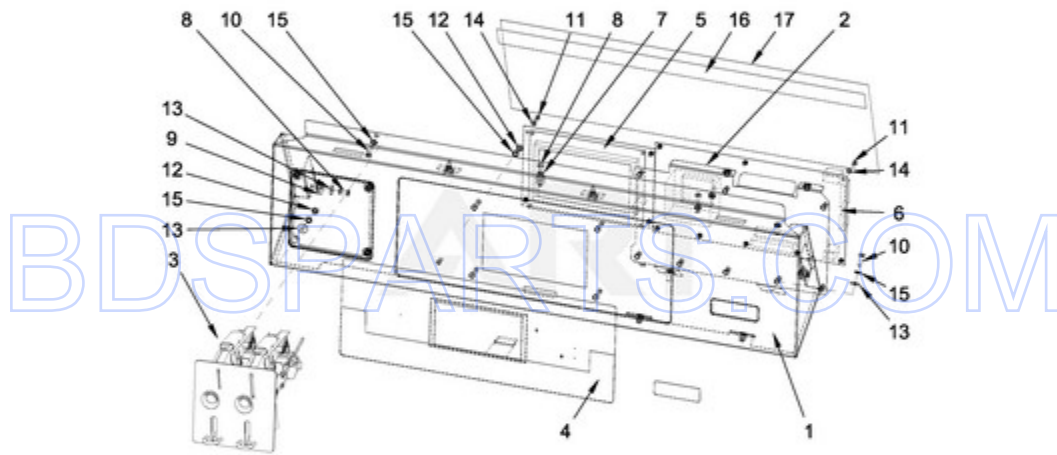

MXR40PDATS - 04 - CONTROL PANEL PARTS

CONTROL PANEL PARTS

Ref #	Part #	Description	Qty	Context	Note	MSRP
NI	N/P	FOLLOWING PARTS NOT ILLUSTRATED				
13	23001545	WASHER M4				
11	23002869	BOLT M3X6				
12	23003666	NUT M4				
15	23002950	WASHER, LOCK M4				
14	23002865	WASHER, LOCK M4				
16	23004126	DOUBLE-SIDED TAPE				
17	23002877	SHIELD, RAIN				
7	W10711787	INSERT, RIVET				
8	W10711789	RIVET W/CRANK (4X16)				
10	W10712243	BOLT M4X12				
2	W10725459	CONTROL BOARD BRACKET				
3	W10712245	COIN DROP (.25 CENT)				
5	W10712233	DISPLAY BOARD - CPU				
6	W10712234	MAIN CONTROL BOARD MC7				
9	W10725468	LEADING PIN				
NI	W10712236	WIRING HARNESS, MAIN CONTROL TO DISPLAY BOARD				
1	W10725455	CONTROL PANEL				
4	W10712226	USER INTERFACE FACIA/KEYPAD MC7 (PD)