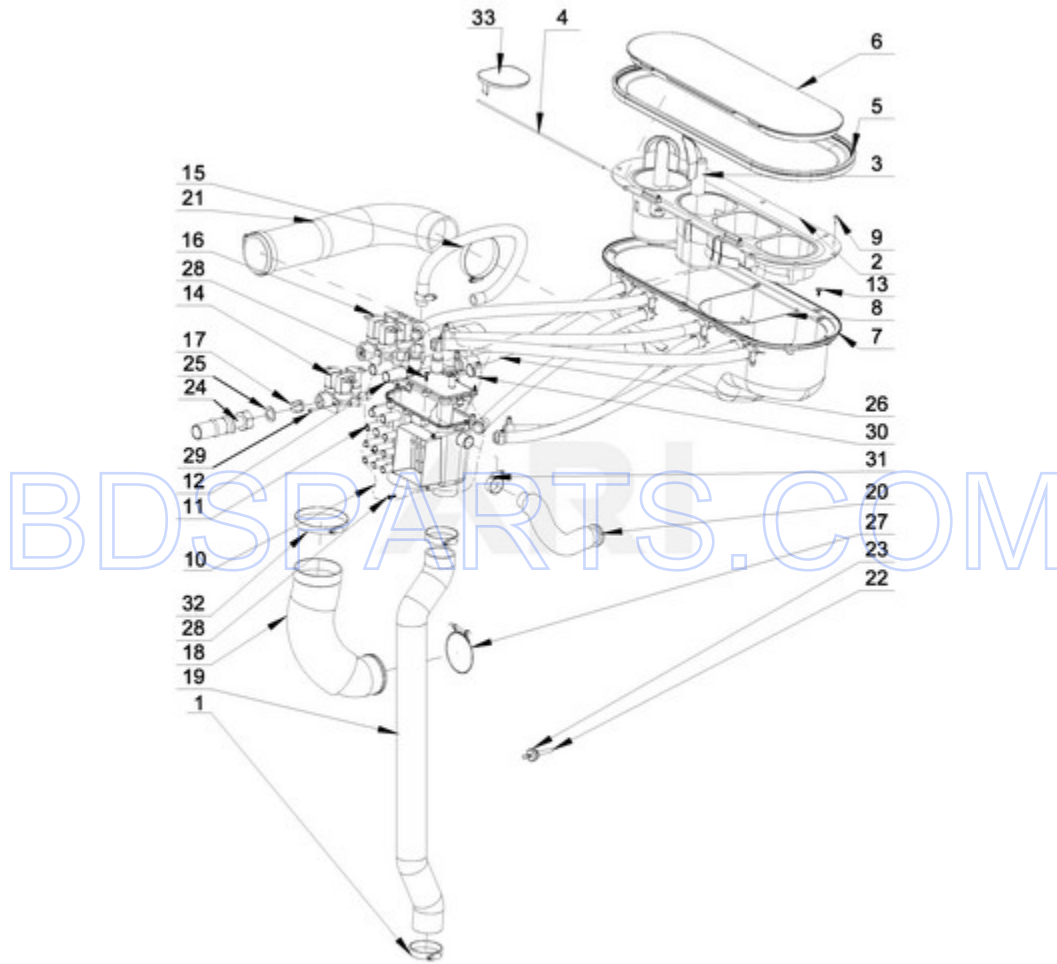

MXR40PDATS - 02 - FRAME PARTS

FRAME PARTS

08/12/2015

2

Part No. W10744639 Rev. B

Page design © 2004-2017 by ARI Network Services, Inc.

BDSPARTS.COM

Ref #	Part #	Description	Qty	Context Note	MSRP
6	23001607	NUT M8			
2	W10711787	INSERT, RIVET			
3	W10711789	RIVET W/CRANK (4X16)			
4	W10711702	COVER STRIP PIN			
7	W10711718	SELF-ADHESIVE FOAM SEAL			
5	W10711703	BOLT M8X100			
1	W10725152	FRAME			

BDSPARTS.COM

BDSPARTS.COM

MXR40PDATS - 04 - CONTROL PANEL PARTS

CONTROL PANEL PARTS

Ref #	Part #	Description	Qty	Context	Note	MSRP
NI	N/P	FOLLOWING PARTS NOT ILLUSTRATED				
13	23001545	WASHER M4				
11	23002869	BOLT M3X6				
12	23003666	NUT M4				
15	23002950	WASHER, LOCK M4				
14	23002865	WASHER, LOCK M4				
16	23004126	DOUBLE-SIDED TAPE				
17	23002877	SHIELD, RAIN				
7	W10711787	INSERT, RIVET				
8	W10711789	RIVET W/CRANK (4X16)				
10	W10712243	BOLT M4X12				
2	W10725459	CONTROL BOARD BRACKET				
3	W10712245	COIN DROP (.25 CENT)				
5	W10712233	DISPLAY BOARD - CPU				
6	W10712234	MAIN CONTROL BOARD MC7				
9	W10725468	LEADING PIN				
NI	W10712236	WIRING HARNESS, MAIN CONTROL TO DISPLAY BOARD				
1	W10725455	CONTROL PANEL				
4	W10712226	USER INTERFACE FACIA/KEYPAD MC7 (PD)				

BDS PARTS.COM

BDS PARTS.COM

Ref #	Part #	Description	Qty	Context	Note	MSRP
		FRONT COVER OF HEATING ELEMENT				

BDSPARTS.COM

BDSPARTS.COM

MXR40PDATS - 07 - WATER INLET PARTS

WATER INLET PARTS

08/12/2015