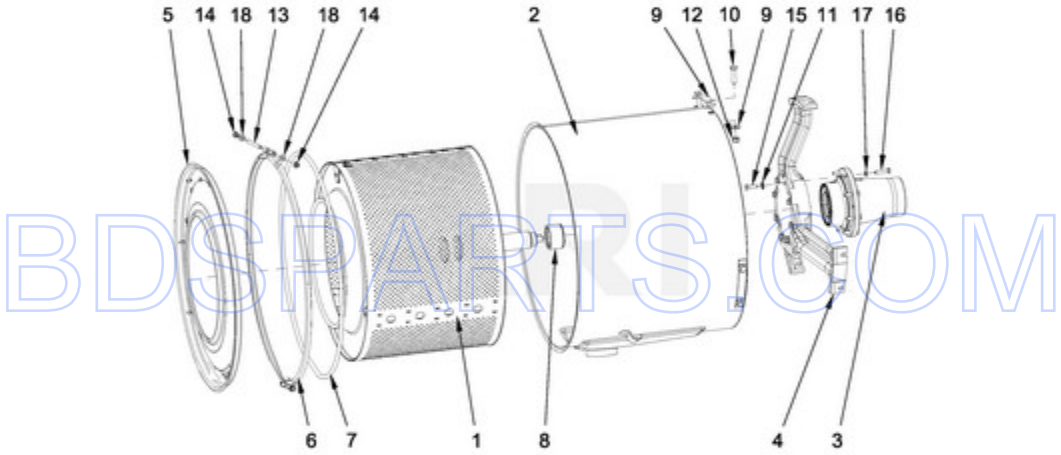

BDSPARTS.COM

BDSPARTS.COM

MXR40PDATS - 10 - DRUM AND TUB PARTS

DRUM AND TUB PARTS

Ref #	Part #	Description	Qty	Context	Note	MSRP
NI	N/P	FOLLOWING PARTS NOT ILLUSTRATED				
15	23001202	BOLT M10X35				
16	23001283	BOLT M12X35				
17	23002657	WASHER M13				
14	23002487	NUT M8				
18	23001608	WASHER M8.4				
10	23004207	BOLT M12X50				
13	23002486	BOLT M8				
12	W10357141	NUT M12				
NI	W10713950	THREAD LOCK				
4	W10713401	SUPPORT, TUB				
5	W10713409	FRONT TUB PANEL - COMPLETE				
6	W10713412	CLAMP - COMPLETE				
7	W10713415	SEAL D10-2550MM				
8	W10713946	SEALING SLEEVE				
9	W10713949	BRACKET, CURVED				
11	W10285300	WASHER M10				
2	W10713390	OUTER TUB - COMPLETE				
1	W10725707	DRUM, WASHER - COMPLETE				
3	W10725712	TRUNNION - COMPLETE				