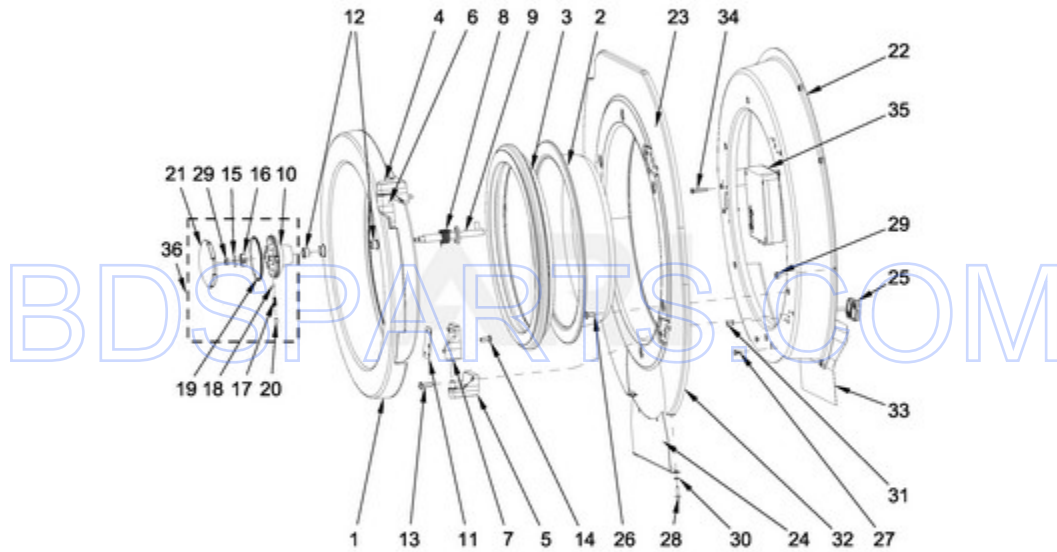

MXR40PDATS - 06 - DOOR PARTS

DOOR PARTS

08/12/2015

10

Part No. W10744639 Rev. B

Page design © 2004-2017 by ARI Network Services, Inc.

BDSPARTS.COM

Ref #	Part #	Description	Qty	Context	Note	MSRP
NI	N/P	FOLLOWING PARTS NOT ILLUSTRATED				
29	23001310	NUT M6				
28	23002398	BOLT M4X16				
15	23003012	WASHER M6				
32	23004093	RIVET BLIND NUT M4				
30	23002438	WASHER M4.3				
33	23002877	SHIELD, RAIN				
31	W10711789	RIVET W/CRANK (4X16)				
4	W10712306	UPPER HINGE - FIXED				
5	W10712307	LOWER HINGE - FIXED				
6	W10712308	UPPER HINGE				
7	W10712309	LOWER HINGE				
8	W10712314	TORSION SPRING, HANDLE				
9	W10712315	LOCK SHAFT, HANDLE				
10	W10712316	INNER, HANDLE				
11	W10712317	WASHER, HINGE				
12	W10712318	CASING, LOCK SHAFT				
13	W10712319	BOLT M6X25				
14	W10712320	BOLT M6X16				
16	W10712323	LOCATING SEGMENT, HANDLE				
17	W10712328	COMPRESSION SPRING, HANDLE				
18	W10712344	HANDLE BALL				
19	W10712345	DISTINGUISHING RING (BLUE)				
20	W10712347	BOLT M6X6				
21	W10712351	COVER, HANDLE				
25	W10712366	HINGE SUPPORT				
26	W10712367	BOLT M6X14				
27	W10712368	PLASTIC PLUG				
34	W10712370	BOLT M5X25				
35	W10712373	DOOR LOCK				
36	W10712375	HANDLE COMPLETE				
NI	W10712376	WIRING HARNESS, DOOR LOCK				
1	W10712297	DOOR (GREY)				
2	W10712301	DOOR GLASS				
3	W10712305	DOOR SEAL				
22	W10712358	DOOR AND LOCK HOLDER COMPLETE				
23	W10712361	FRONT PANEL				
24	W10712364					

BDS PARTS.COM

BDS PARTS.COM