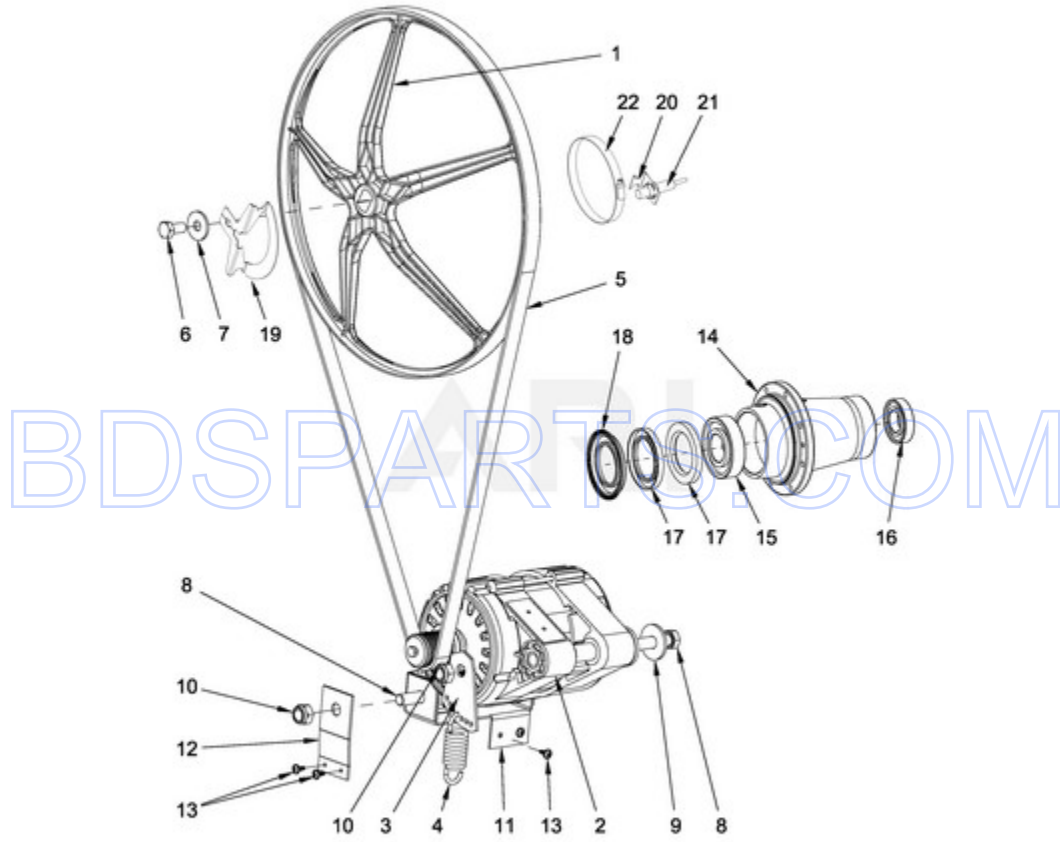

BDSPARTS.COM

BDSPARTS.COM

MXR40PDATS - 10 - DRUM AND TUB PARTS

DRUM AND TUB PARTS

Ref #	Part #	Description	Qty	Context	Note	MSRP
NI	N/P	FOLLOWING PARTS NOT ILLUSTRATED				
15	23001202	BOLT M10X35				
16	23001283	BOLT M12X35				
17	23002657	WASHER M13				
14	23002487	NUT M8				
18	23001608	WASHER M8.4				
10	23004207	BOLT M12X50				
13	23002486	BOLT M8				
12	W10357141	NUT M12				
NI	W10713950	THREAD LOCK				
4	W10713401	SUPPORT, TUB				
5	W10713409	FRONT TUB PANEL - COMPLETE				
6	W10713412	CLAMP - COMPLETE				
7	W10713415	SEAL D10-2550MM				
8	W10713946	SEALING SLEEVE				
9	W10713949	BRACKET, CURVED				
11	W10285300	WASHER M10				
2	W10713390	OUTER TUB - COMPLETE				
1	W10725707	DRUM, WASHER - COMPLETE				
3	W10725712	TRUNNION - COMPLETE				

MXR40PDATS - 11 - DRIVE PARTS

DRIVE PARTS

08/12/2015

20

Part No. W10744639 Rev. B

Page design © 2004-2017 by ARI Network Services, Inc.

BDSPARTS.COM

Ref #	Part #	Description	Qty	Context	Note	MSRP
9	23004146	WASHER M12				
4	23004156	SPRING, TENSION				
16	23003614	BEARING (6310)				
10	W10357141	NUT M12				
15	23003076	BEARING (6312)				
17	23003850	RING SEAL 100X130X10				
6	23002278	BOLT M16X30				
13	W10711800	SCREW M4X11				
20	W10747779	BRACKET, SPEED SENSOR				
21	W10747780	SPEED SENSOR				
1	W10725737	V-PULLEY DRUM				
3	W10725752	SPRING HOLDER				
5	W10725758	BELT				
7	W10654354	MOTOR PULLEY WASHER				
19	W10747778	PLATE, SPEED SENSOR				
22	W10748075	HOSE CLAMP (140-160)				
18	W10714026	RING SEAL 100X130/144X9/12				
8	W10713998	BOLT M12X200				
2	W10725745	MOTOR				
11	W10725766	MOTOR HOLDER				
12	W10725777	HOLDER				
14	W10725787	BEARING HOUSING				