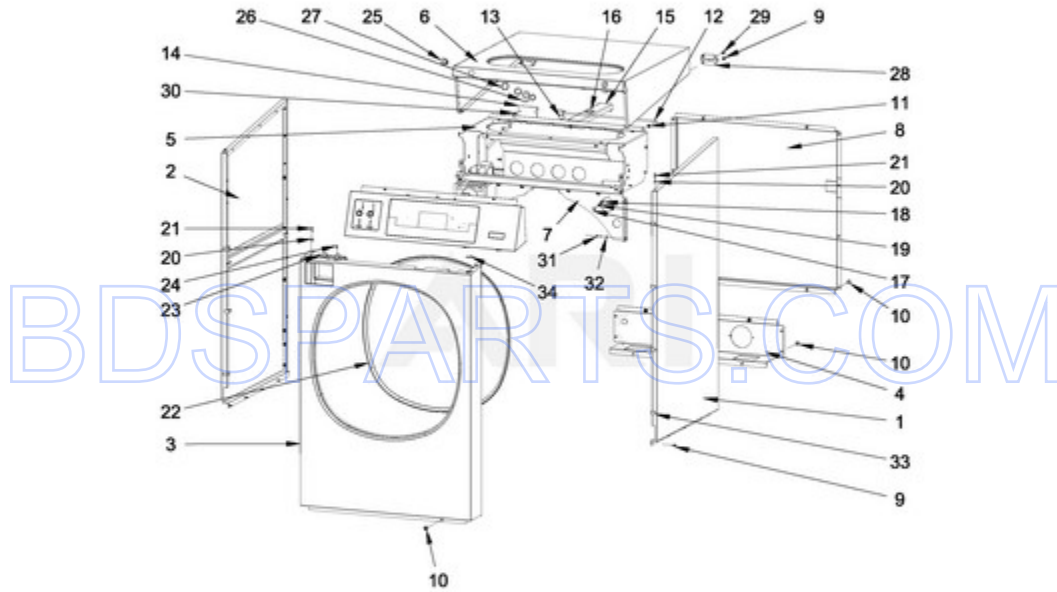

MXR40PDATS - 03 - CABINET PARTS

CABINET PARTS

Ref #	Part #	Description	Qty	Context	Note	MSRP
NI	N/P	FOLLOWING PARTS NOT ILLUSTRATED				
27	23001007	WASHER				
26	23001009	HOOK, LOCK				
30	23001099	PC BOARD SOCKET				
17	23002461	BOLT M6X16				
31	23002398	BOLT M4X16				
19	23002440	WASHER M6				
18	23003774	WASHER M6 X 4				
NI	23003666	PARTS FOR MAYTAG CONNECT 360 (NUT M4)				
24	23003114	BOLT M4X8				
28	23004103	HINGE				
32	23002950	WASHER, LOCK M4				
13	23002454	SELF STICKING CABLE CLIP				
10	W10286289	BOLT M6X10				
11	23002167	GROMMET, RUBBER				
20	W10711787	INSERT, RIVET				
21	W10711789	RIVET W/CRANK (4X16)				
33	W10711718	SELF-ADHESIVE FOAM SEAL				
9	W10711800	SCREW M4X11				
14	W10712170	AUTO-UNLOCK MODULE				
16	W10712181	VELCRO FASTENER				
22	W10725437	EDGE PROTECTION				
23	W10712166	VAULT BEZEL				
25	W10712231	LOCK				
29	W10712165	RIVET W/CRANK (8X8)				
34	W10725440	END STOP				
NI	W10712183	WIRING HARNESS, AUTO-UNLOCK MODULE				
NI	W10712243	PARTS FOR MAYTAG CONNECT 360 (BOLT M4X12)				
12	W10712164	PROP ROD				
4	W10725237	REAR COVER - LOWER, COMPLETE				
5	W10725240	PANEL HOLDER COMPLETE				
7	W10725422	CABINET REINFORCEMENT COMPLETE				
8	W10725425	REAR COVER				
1	W10725177	SIDE PANEL - RIGHT (PAINTED)				
1A	W10725180	SIDE PANEL - RIGHT (STAINLESS)