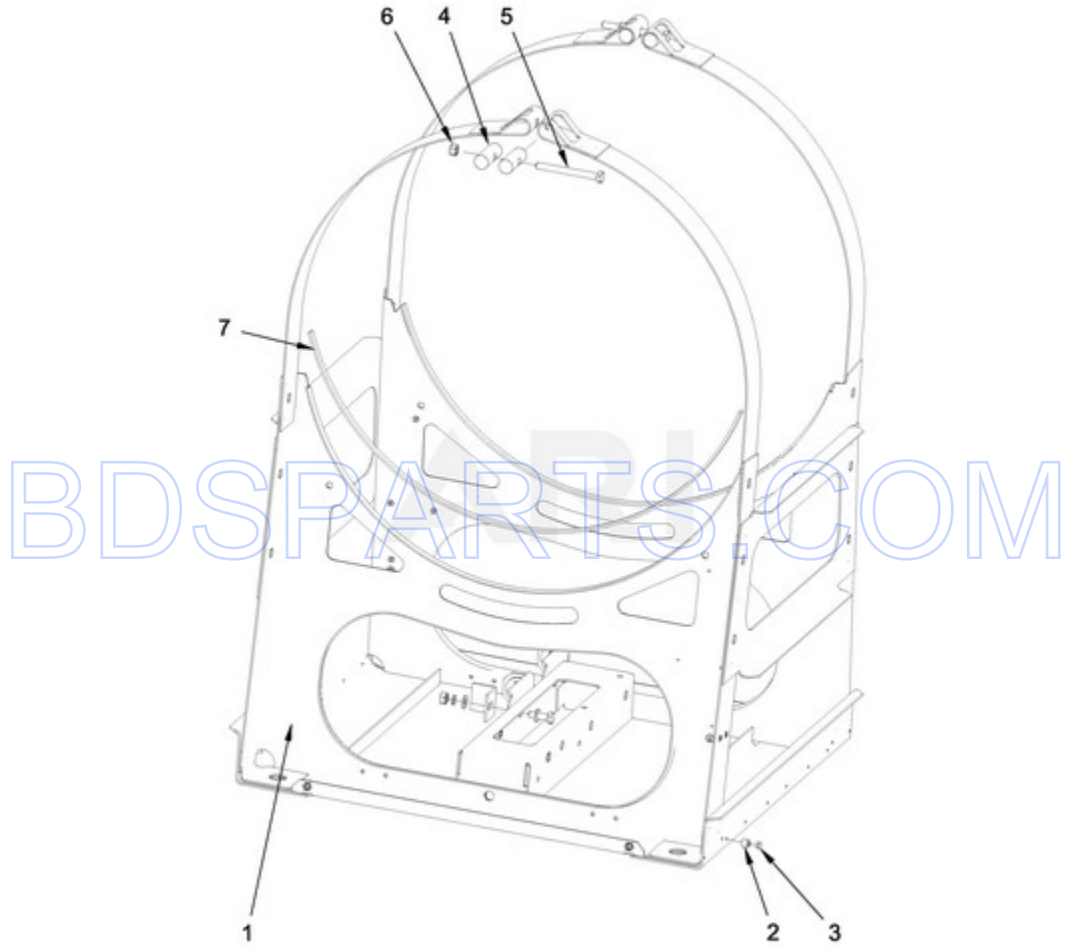

MXR40PDATS - 02 - FRAME PARTS

FRAME PARTS

08/12/2015

2

Part No. W10744639 Rev. B

Page design © 2004-2017 by ARI Network Services, Inc.

BDSPARTS.COM

Ref #	Part #	Description	Qty	Context Note	MSRP
6	23001607	NUT M8			
2	W10711787	INSERT, RIVET			
3	W10711789	RIVET W/CRANK (4X16)			
4	W10711702	COVER STRIP PIN			
7	W10711718	SELF-ADHESIVE FOAM SEAL			
5	W10711703	BOLT M8X100			
1	W10725152	FRAME			

BDSPARTS.COM

BDSPARTS.COM

MXR40PDATS - 03 - CABINET PARTS

CABINET PARTS

Ref #	Part #	Description	Qty	Context	Note	MSRP
NI	N/P	FOLLOWING PARTS NOT ILLUSTRATED				
27	23001007	WASHER				
26	23001009	HOOK, LOCK				
30	23001099	PC BOARD SOCKET				
17	23002461	BOLT M6X16				
31	23002398	BOLT M4X16				
19	23002440	WASHER M6				
18	23003774	WASHER M6 X 4				
NI	23003666	PARTS FOR MAYTAG CONNECT 360 (NUT M4)				
24	23003114	BOLT M4X8				
28	23004103	HINGE				
32	23002950	WASHER, LOCK M4				
13	23002454	SELF STICKING CABLE CLIP				
10	W10286289	BOLT M6X10				
11	23002167	GROMMET, RUBBER				
20	W10711787	INSERT, RIVET				
21	W10711789	RIVET W/CRANK (4X16)				
33	W10711718	SELF-ADHESIVE FOAM SEAL				
9	W10711800	SCREW M4X11				
14	W10712170	AUTO-UNLOCK MODULE				
16	W10712181	VELCRO FASTENER				
22	W10725437	EDGE PROTECTION				
23	W10712166	VAULT BEZEL				
25	W10712231	LOCK				
29	W10712165	RIVET W/CRANK (8X8)				
34	W10725440	END STOP				
NI	W10712183	WIRING HARNESS, AUTO-UNLOCK MODULE				
NI	W10712243	PARTS FOR MAYTAG CONNECT 360 (BOLT M4X12)				
12	W10712164	PROP ROD				
4	W10725237	REAR COVER - LOWER, COMPLETE				
5	W10725240	PANEL HOLDER COMPLETE				
7	W10725422	CABINET REINFORCEMENT COMPLETE				
8	W10725425	REAR COVER				
1	W10725177	SIDE PANEL - RIGHT (PAINTED)				
1A	W10725180	SIDE PANEL - RIGHT (STAINLESS)				