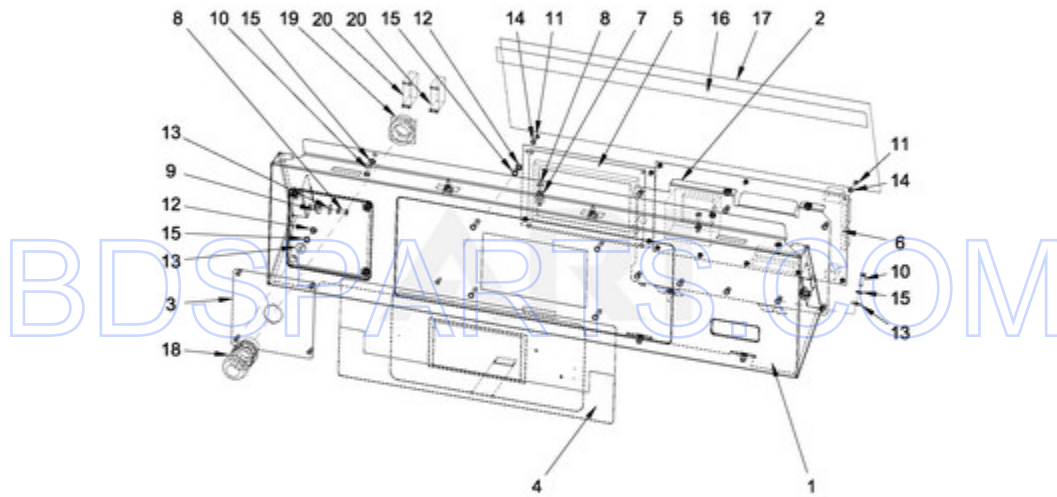

MXR40PNATS - 04 - CONTROL PANEL PARTS

CONTROL PANEL PARTS

Ref #	Part #	Description	Qty	Context	Note	MSRP
NI	N/P	FOLLOWING PARTS NOT ILLUSTRATED				
13	23001545	WASHER M4				
11	23002869	BOLT M3X6				
12	23003666	NUT M4				
15	23002950	WASHER, LOCK M4				
14	23002865	WASHER, LOCK M4				
16	23004126	DOUBLE-SIDED TAPE				
NI	23004139	EMERGENCY STOP HARNESS (OPL)				
17	23002877	SHIELD, RAIN				
7	W10711787	INSERT, RIVET				
8	W10711789	RIVET W/CRANK (4X16)				
10	W10712243	BOLT M4X12				
2	W10725459	CONTROL BOARD BRACKET				
5	W10712233	DISPLAY BOARD - CPU				
6	W10712234	MAIN CONTROL BOARD MC7				
9	W10725468	LEADING PIN				
NI	W10712236	WIRING HARNESS, MAIN CONTROL TO DISPLAY BOARD				
3	W10725461	COVER PLATE				
4	W10725463	KEYPAD, MC7 FC (PN)				
18	W10712238	KNOB, EMERGENCY STOP				
19	W10712240	HOLDER, EMERGENCY STOP				
20	W10712241	SWITCHING UNIT				
1	W10725455	CONTROL PANEL