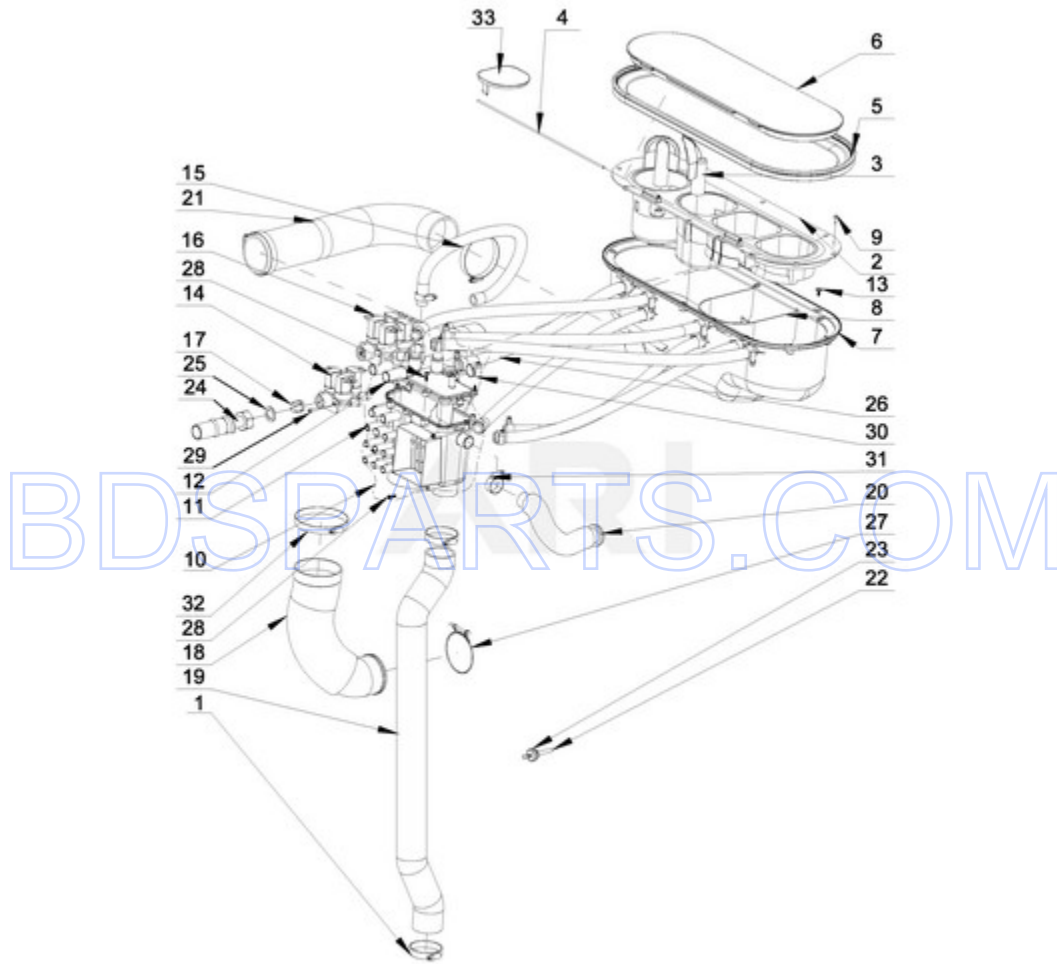

MXR40PNATS - 06 - WATER INLET PARTS

WATER INLET PARTS

08/12/2015

10

Part No. W10752549 Rev. B

Page design © 2004-2017 by ARI Network Services, Inc.

BDSPARTS.COM

Ref #	Part #	Description	Qty	Context Note	MSRP
30	23001506	HOSE CLAMP (12-22)			
26	23001507	HOSE, INLET			
24	23001523	HOSE, CONNECTION			
15	23001256	HOSE CLAMP (60-80)			
32	23001258	HOSE CLAMP (70-90)			
31	23001262	HOSE CLAMP (20-32)			
29	23002398	BOLT M4X16			
25	23002921	WASHER, FILL HOSE			
17	23002922	FILTER SCREEN			
9	23003782	SCREW			
1	23001750	HOSE CLAMP (40-60)			
22	23003964	TEMPERATURE SENSOR			
13	W10711800	SCREW M4X11			
2	W10712626	CHEMICAL DISPENSER INSERT			
3	W10712627	SIPHON			
4	W10712628	PIN, HINGE			
5	W10712629	DISPENSER SEAL			
6	W10712630	DISPENSER LID			
7	W10712635	CHEMICAL DISPENSER BASE			
10	W10712640	MIXER - COMPLETE			
11	W10712642	MIXER BODY			
12	W10712644	MIXER LID			
14	W10712646	THREE-WAY VALVE - COMPLETE (3/4")			
16	W10712721	FOUR-WAY VALVE - COMPLETE (3/4")			
23	W10712713	SEAL RING, TEMPERATURE SENSOR			
27	W10712716	HOSE CLAMP (62-70)			
28	W10712718	BOLT M4X12			
33	W10734787	BLOCK-OFF, DISPENSER CAVITY			
18	W10712648	FILLING HOSE			
8	W10712638	SOAP HOPPER INSERT SECONDARY			
19	W10725476	OVERFLOW TUBE			
20	W10712699	HOSE, VENT			
21	W10725481	DISPENSER ELBOW - PIPE