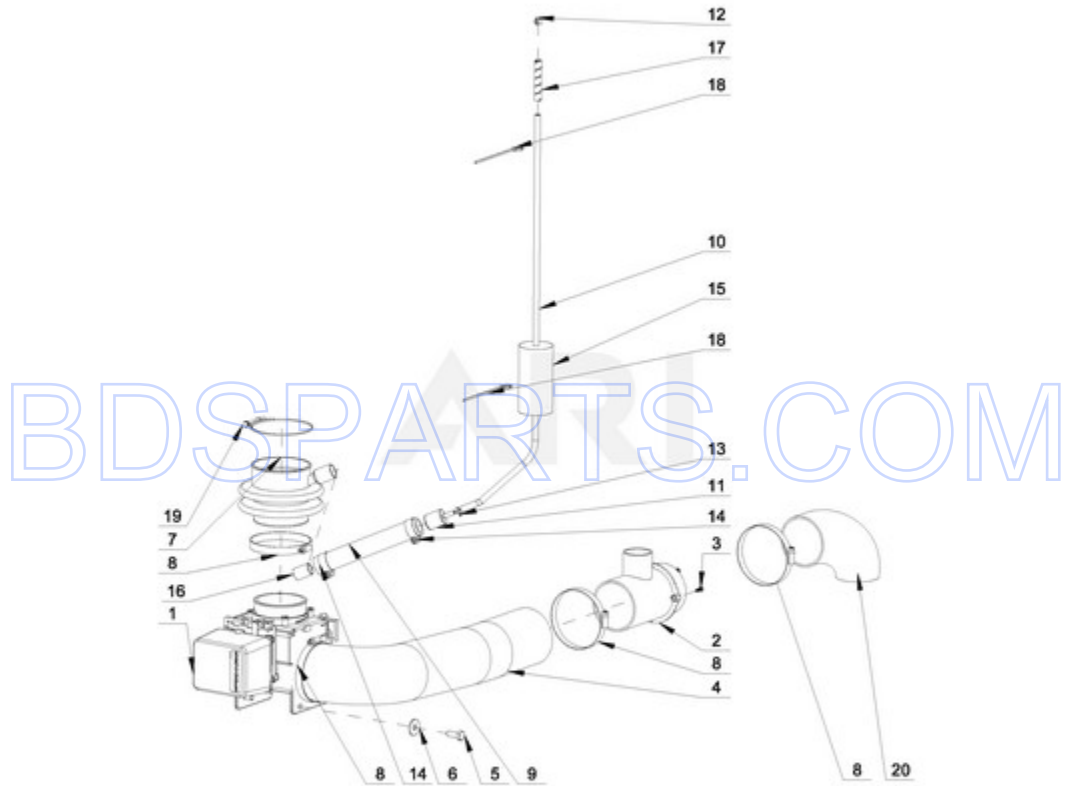

MXR40PNATS - 07 - DRAIN SYSTEM PARTS

DRAIN SYSTEM PARTS

08/12/2015

12

Part No. W10752549 Rev. B

Page design © 2004-2017 by ARI Network Services, Inc.

BDSPARTS.COM

Ref #	Part #	Description	Qty	Context	Note	MSRP
10	23001252	UPPER HOSE, PRESSURE SWITCH				
13	23001257	CLAMP, CORBIN (A5.5)				
8	23001258	HOSE CLAMP (70-90)				
11	23001260	PRESSURE SWITCH HOSE FITTING				
14	23001262	HOSE CLAMP (20-32)				
6	23002437	WASHER M8				
5	23002475	BOLT M8X20				
20	23002015	DRAIN ELBOW				
9	23001246	LOWER HOSE, PRESSURE SWITCH				
1B	W10357127	DRAIN VALVE (MOTOR ONLY)				
15	23004491	LARGER BUMPER				
3	W10712718	BOLT M4X12				
1	W10712775	DRAIN VALVE - COMPLETE				
1A	W10712776	DRAIN VALVE (CHAMBER)				
2	W10712777	T-CONNECTOR				
7	W10712797	HOSE				
12	W10712806	SPRING CLAMP				
16	W10712804	HOSE INSERT				
17	W10712803	HOSE PROTECTOR				
18	W10657139	WIRE TIE (130 X 2.6MM)				
19	W10712805	HOSE CLAMP (82-90)				
4	W10725487	DRAIN ELBOW				

BDS PARTS.COM

BDS PARTS.COM