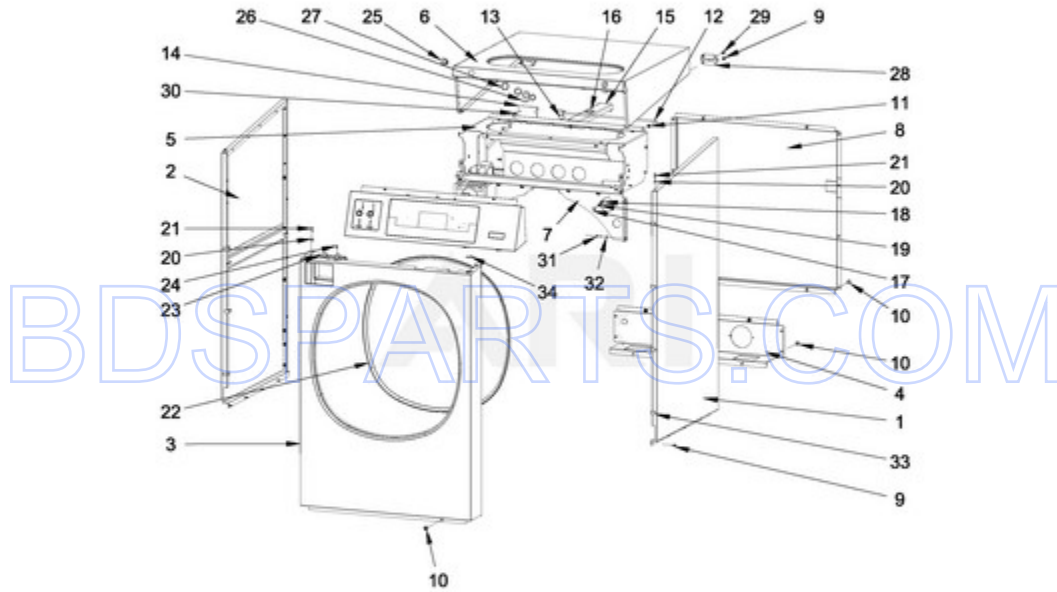

MXR40PNATS - 03 - CABINET PARTS

CABINET PARTS

Ref #	Part #	Description	Qty	Context Note	MSRP
NI	N/P	FOLLOWING PARTS NOT ILLUSTRATED			
27	23001007	WASHER			
26	23001009	HOOK, LOCK			
30	23001099	PC BOARD SOCKET			
17	23002461	BOLT M6X16			
31	23002398	BOLT M4X16			
19	23002440	WASHER M6			
18	23003774	WASHER M6 X 4			
NI	23003666	PARTS FOR MAYTAG CONNECT 360 (NUT M4)			
24	23003114	BOLT M4X8			
28	23004103	HINGE			
32	23002950	WASHER, LOCK M4			
13	23002454	SELF STICKING CABLE CLIP			
10	W10286289	BOLT M6X10			
11	23002167	GROMMET, RUBBER			
20	W10711787	INSERT, RIVET			
21	W10711789	RIVET W/CRANK (4X16)			
33	W10711718	SELF-ADHESIVE FOAM SEAL			
9	W10711800	SCREW M4X11			
14	W10712170	AUTO-UNLOCK MODULE			
16	W10712181	VELCRO FASTENER			
22	W10725437	EDGE PROTECTION			
23	W10712166	VAULT BEZEL			
25	W10712231	LOCK			
29	W10712165	RIVET W/CRANK (8X8)			
34	W10725440	END STOP			
NI	W10712183	WIRING HARNESS, AUTO-UNLOCK MODULE			
NI	W10712243	PARTS FOR MAYTAG CONNECT 360 (BOLT M4X12)			
12	W10712164	PROP ROD			
3	W10725232	FRONT PANEL - COMPLETE (PN) (STAINLESS)			
4	W10725237	REAR COVER - LOWER, COMPLETE			
5	W10725240	PANEL HOLDER COMPLETE			
7	W10725422	CABINET REINFORCEMENT COMPLETE			
8	W10725425	REAR COVER