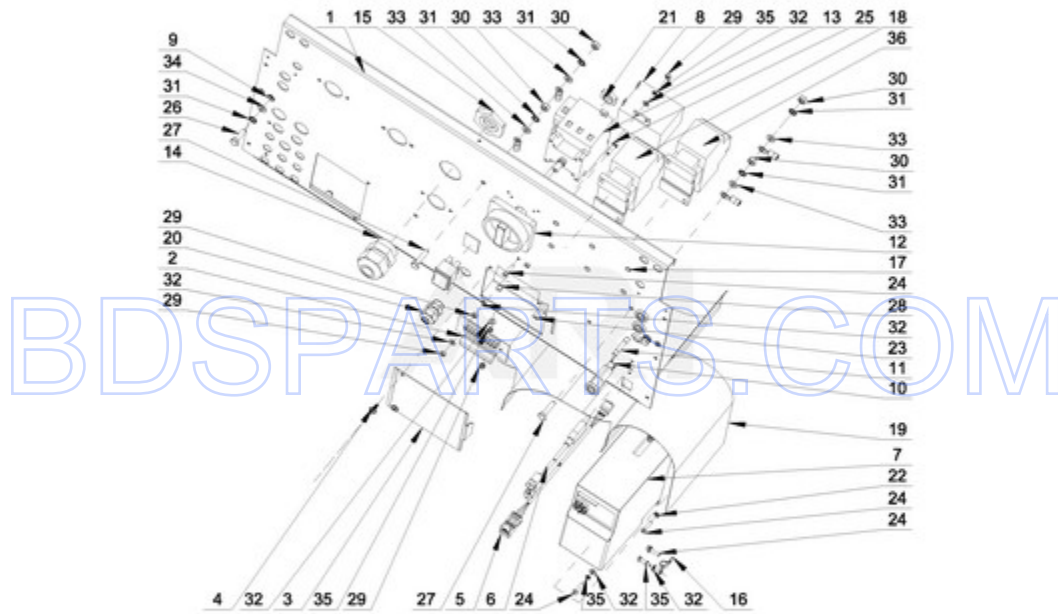

BDS PARTS.COM

BDS PARTS.COM

MXR40PNATS - 08 - REAR PANEL PARTS

REAR PANEL PARTS

Ref #	Part #	Description	Qty	Context	Note	MSRP
NI	N/P	FOLLOWING PARTS NOT ILLUSTRATED				
10	23001462	FUSE HOLDER (5X20MM)				
18	23003750	CONTACTOR LC1 D09M7				
24	23002398	BOLT M4X16				
27	23002806	BOLT M6X25				
10A	23002210	FUSE HOLDER (6X32MM)				
26	23002462	BOLT M6X20				
30	23002651	NUT M6				
31	23002425	WASHER, LOCK M6				
33	23003767	WASHER M6.4				
34	23002424	WASHER M6.4				
23	23002473	FOAM CONNECTOR GASKET				
29	23003666	NUT M4				
32	23002438	WASHER M4.3				
22	23002950	WASHER, LOCK M4				
25	23004095	BOLT M4X16				
11	23004315	FUSE 0.5A				
17	23002362	RIVET W/CRANK (4X7)				
7	W10415735	FREQUENCY INVERTER				
35	23002400	WASHER M4				
11A	23003385	FUSE 1A 6X32				
28	23001682	BOLT M4X8				
12	23003497	MAIN SWITCH KNOB				
13	23003500	MAIN SWITCH 25A				
14	23004494	LARGE STRAIN RELIEF				
15	23004495	LARGE STRAIN RELIEF NUT				
9	23001575	NUT, INSERT M6				
20	23004396	SMALL STRAIN RELIEF M16				
21	23004398	SMALL STRAIN RELIEF NUT M16				
36	W10286352	TRANSFORMER				
2	W10286355	LED BOARD MC5				
4	W10711800	SCREW M4X11				
3	W10725522	REAR PANEL, LID				
5	W10713154	CABLE CONNECTOR, RS485				
6	W10713157	CABLE, USB - REAR PANEL CONNECTOR				
16	W10713152	CABLE CLAMP				
NI	W10725560	WIRING, MAIN				
NI	W10713163					