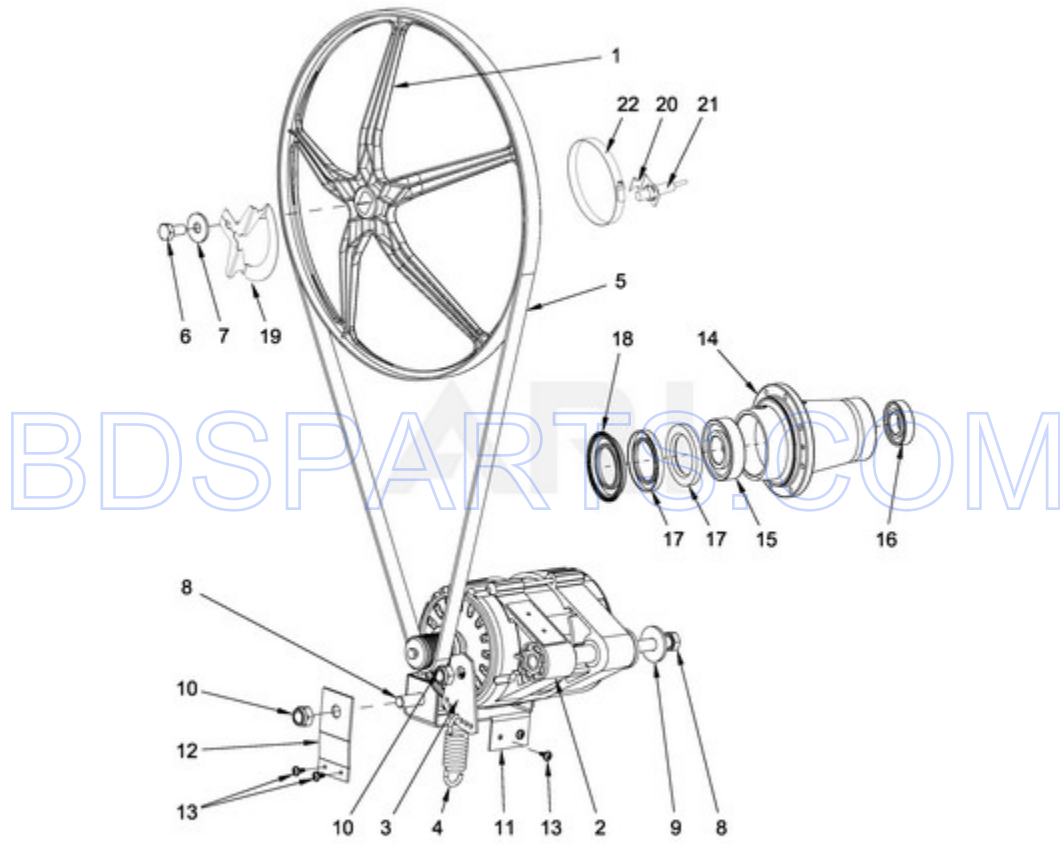

BDSPARTS.COM

BDSPARTS.COM

MXR40PNATS - 09 - DRUM AND TUB PARTS

DRUM AND TUB PARTS

Ref #	Part #	Description	Qty	Context	Note	MSRP
NI	N/P	FOLLOWING PARTS NOT ILLUSTRATED				
15	23001202	BOLT M10X35				
16	23001283	BOLT M12X35				
17	23002657	WASHER M13				
14	23002487	NUT M8				
18	23001608	WASHER M8.4				
10	23004207	BOLT M12X50				
13	23002486	BOLT M8				
12	W10357141	NUT M12				
NI	W10713950	THREAD LOCK				
4	W10713401	SUPPORT, TUB				
5	W10713409	FRONT TUB PANEL - COMPLETE				
6	W10713412	CLAMP - COMPLETE				
7	W10713415	SEAL D10-2550MM				
8	W10713946	SEALING SLEEVE				
9	W10713949	BRACKET, CURVED				
11	W10285300	WASHER M10				
2	W10713390	OUTER TUB - COMPLETE				
1	W10725707	DRUM, WASHER - COMPLETE				
3	W10725712	TRUNNION - COMPLETE				

MXR40PNATS - 10 - DRIVE PARTS

DRIVE PARTS

08/12/2015

18

Part No. W10752549 Rev. B

Page design © 2004-2017 by ARI Network Services, Inc.

BDSPARTS.COM

Ref #	Part #	Description	Qty	Context	Note	MSRP
9	23004146	WASHER M12				
4	23004156	SPRING, TENSION				
16	23003614	BEARING (6310)				
10	W10357141	NUT M12				
15	23003076	BEARING (6312)				
17	23003850	RING SEAL 100X130X10				
6	23002278	BOLT M16X30				
13	W10711800	SCREW M4X11				
20	W10747779	BRACKET, SPEED SENSOR				
21	W10747780	SPEED SENSOR				
1	W10725737	V-PULLEY DRUM				
3	W10725752	SPRING HOLDER				
5	W10725758	BELT				
7	W10654354	MOTOR PULLEY WASHER				
19	W10747778	PLATE, SPEED SENSOR				
22	W10748075	HOSE CLAMP (140-160)				
18	W10714026	RING SEAL 100X130/144X9/12				
8	W10713998	BOLT M12X200				
2	W10725745	MOTOR				
11	W10725766	MOTOR HOLDER				
12	W10725777	HOLDER				
14	W10725787	BEARING HOUSING				