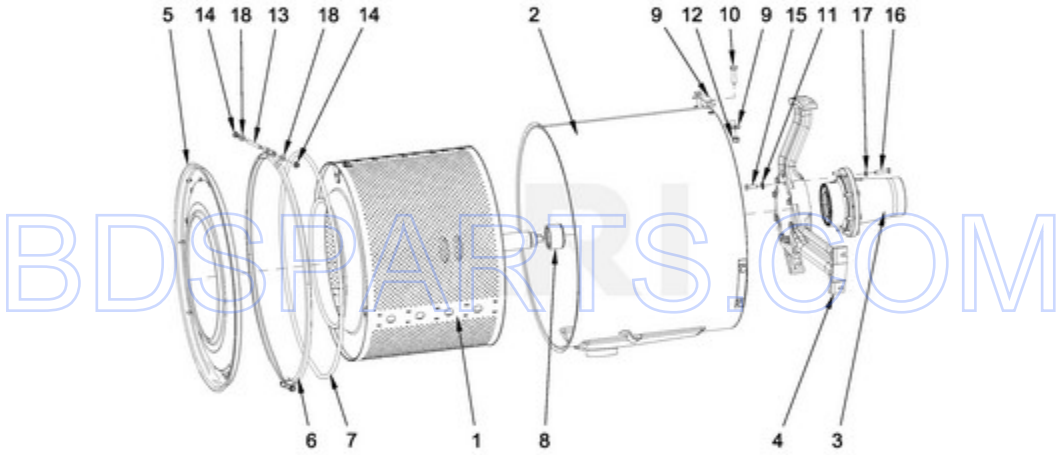

BDSPARTS.COM

BDSPARTS.COM

MXR40PNATS - 09 - DRUM AND TUB PARTS

DRUM AND TUB PARTS

Ref #	Part #	Description	Qty	Context	Note	MSRP
NI	N/P	FOLLOWING PARTS NOT ILLUSTRATED				
15	23001202	BOLT M10X35				
16	23001283	BOLT M12X35				
17	23002657	WASHER M13				
14	23002487	NUT M8				
18	23001608	WASHER M8.4				
10	23004207	BOLT M12X50				
13	23002486	BOLT M8				
12	W10357141	NUT M12				
NI	W10713950	THREAD LOCK				
4	W10713401	SUPPORT, TUB				
5	W10713409	FRONT TUB PANEL - COMPLETE				
6	W10713412	CLAMP - COMPLETE				
7	W10713415	SEAL D10-2550MM				
8	W10713946	SEALING SLEEVE				
9	W10713949	BRACKET, CURVED				
11	W10285300	WASHER M10				
2	W10713390	OUTER TUB - COMPLETE				
1	W10725707	DRUM, WASHER - COMPLETE				
3	W10725712	TRUNNION - COMPLETE				