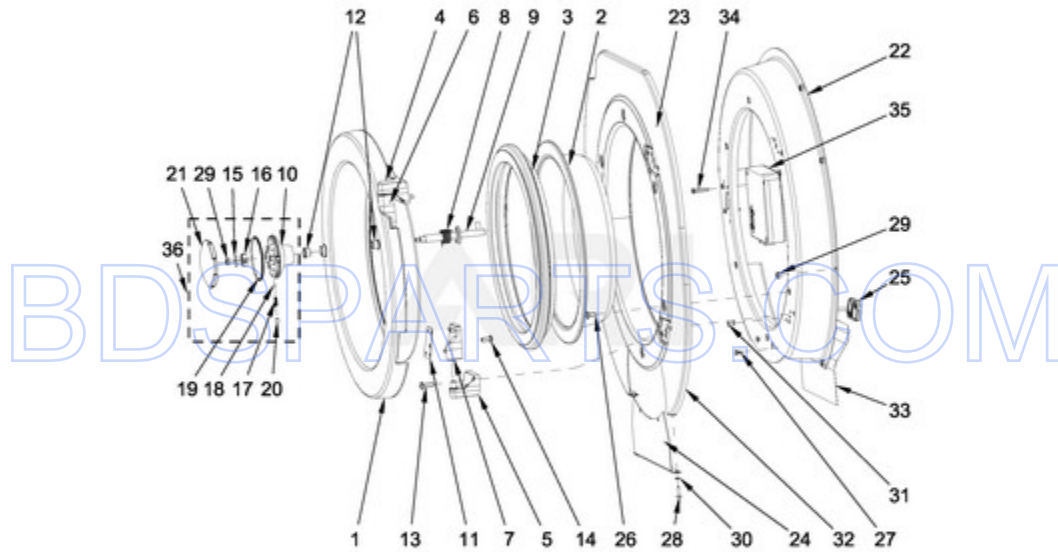

MXR40PNATS - 05 - DOOR PARTS

DOOR PARTS

08/12/2015

8

Part No. W10752549 Rev. B

Page design © 2004-2017 by ARI Network Services, Inc.

BDSPARTS.COM

Ref #	Part #	Description	Qty	Context	Note	MSRP
NI	N/P	FOLLOWING PARTS NOT ILLUSTRATED				
29	23001310	NUT M6				
28	23002398	BOLT M4X16				
15	23003012	WASHER M6				
32	23004093	RIVET BLIND NUT M4				
30	23002438	WASHER M4.3				
33	23002877	SHIELD, RAIN				
31	W10711789	RIVET W/CRANK (4X16)				
4	W10712306	UPPER HINGE - FIXED				
5	W10712307	LOWER HINGE - FIXED				
6	W10712308	UPPER HINGE				
7	W10712309	LOWER HINGE				
8	W10712314	TORSION SPRING, HANDLE				
9	W10712315	LOCK SHAFT, HANDLE				
10	W10712316	INNER, HANDLE				
11	W10712317	WASHER, HINGE				
12	W10712318	CASING, LOCK SHAFT				
13	W10712319	BOLT M6X25				
14	W10712320	BOLT M6X16				
16	W10712323	LOCATING SEGMENT, HANDLE				
17	W10712328	COMPRESSION SPRING, HANDLE				
18	W10712344	HANDLE BALL				
19	W10712345	DISTINGUISHING RING (BLUE)				
20	W10712347	BOLT M6X6				
21	W10712351	COVER, HANDLE				
25	W10712366	HINGE SUPPORT				
26	W10712367	BOLT M6X14				
27	W10712368	PLASTIC PLUG				
34	W10712370	BOLT M5X25				
35	W10712373	DOOR LOCK				
36	W10712375	HANDLE COMPLETE				
NI	W10712376	WIRING HARNESS, DOOR LOCK				
1	W10712297	DOOR (GREY)				
2	W10712301	DOOR GLASS				
3	W10712305	DOOR SEAL				
22	W10712358	DOOR AND LOCK HOLDER COMPLETE				
23	W10712361	FRONT PANEL				
24	W10712364					

BDS PARTS.COM

BDS PARTS.COM