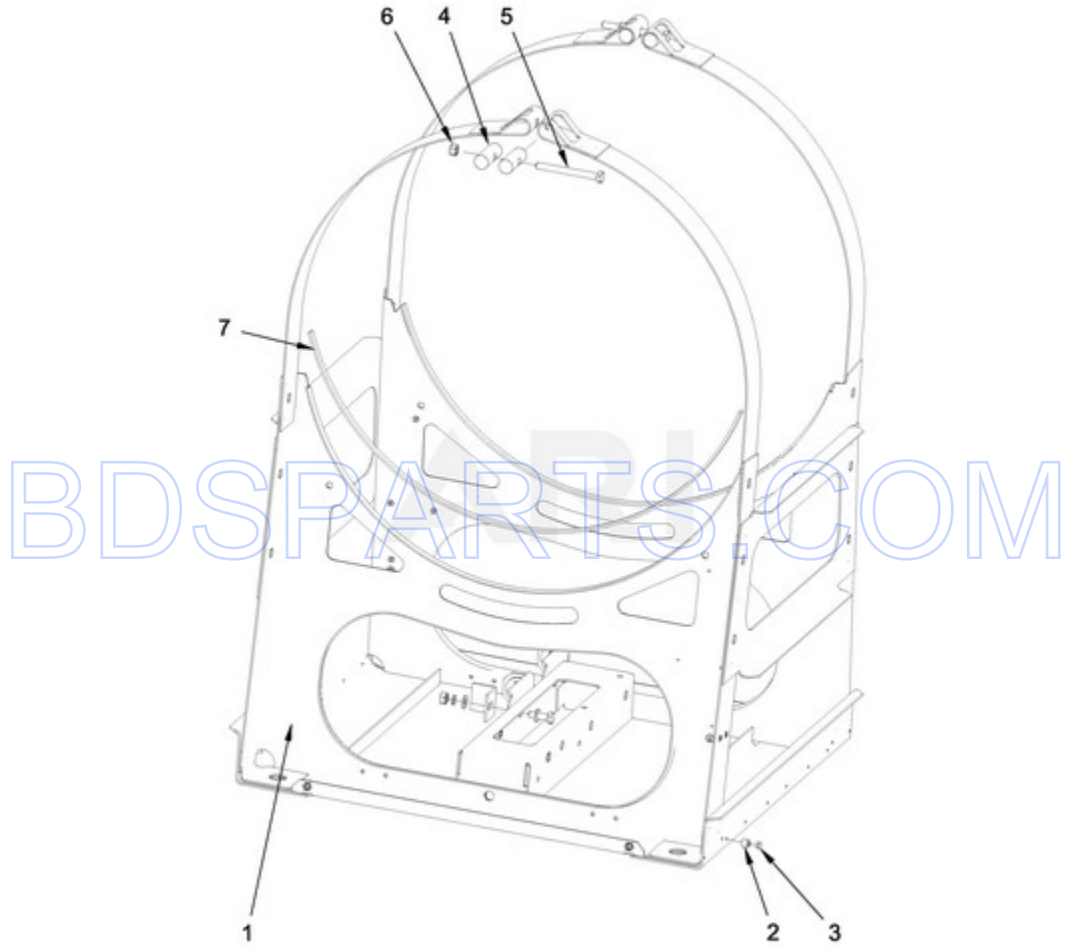

MXR40PNATS - 02 - FRAME PARTS

FRAME PARTS

08/12/2015

2

Part No. W10752549 Rev. B

Page design © 2004-2017 by ARI Network Services, Inc.

BDSPARTS.COM

Ref #	Part #	Description	Qty	Context Note	MSRP
6	23001607	NUT M8			
2	W10711787	INSERT, RIVET			
3	W10711789	RIVET W/CRANK (4X16)			
4	W10711702	COVER STRIP PIN			
7	W10711718	SELF-ADHESIVE FOAM SEAL			
5	W10711703	BOLT M8X100			
1	W10725152	FRAME			

BDSPARTS.COM

BDSPARTS.COM

MXR40PNATS - 03 - CABINET PARTS

CABINET PARTS

Ref #	Part #	Description	Qty	Context Note	MSRP
NI	N/P	FOLLOWING PARTS NOT ILLUSTRATED			
27	23001007	WASHER			
26	23001009	HOOK, LOCK			
30	23001099	PC BOARD SOCKET			
17	23002461	BOLT M6X16			
31	23002398	BOLT M4X16			
19	23002440	WASHER M6			
18	23003774	WASHER M6 X 4			
NI	23003666	PARTS FOR MAYTAG CONNECT 360 (NUT M4)			
24	23003114	BOLT M4X8			
28	23004103	HINGE			
32	23002950	WASHER, LOCK M4			
13	23002454	SELF STICKING CABLE CLIP			
10	W10286289	BOLT M6X10			
11	23002167	GROMMET, RUBBER			
20	W10711787	INSERT, RIVET			
21	W10711789	RIVET W/CRANK (4X16)			
33	W10711718	SELF-ADHESIVE FOAM SEAL			
9	W10711800	SCREW M4X11			
14	W10712170	AUTO-UNLOCK MODULE			
16	W10712181	VELCRO FASTENER			
22	W10725437	EDGE PROTECTION			
23	W10712166	VAULT BEZEL			
25	W10712231	LOCK			
29	W10712165	RIVET W/CRANK (8X8)			
34	W10725440	END STOP			
NI	W10712183	WIRING HARNESS, AUTO-UNLOCK MODULE			
NI	W10712243	PARTS FOR MAYTAG CONNECT 360 (BOLT M4X12)			
12	W10712164	PROP ROD			
3	W10725232	FRONT PANEL - COMPLETE (PN) (STAINLESS)			
4	W10725237	REAR COVER - LOWER, COMPLETE			
5	W10725240	PANEL HOLDER COMPLETE			
7	W10725422	CABINET REINFORCEMENT COMPLETE			
8	W10725425	REAR COVER			