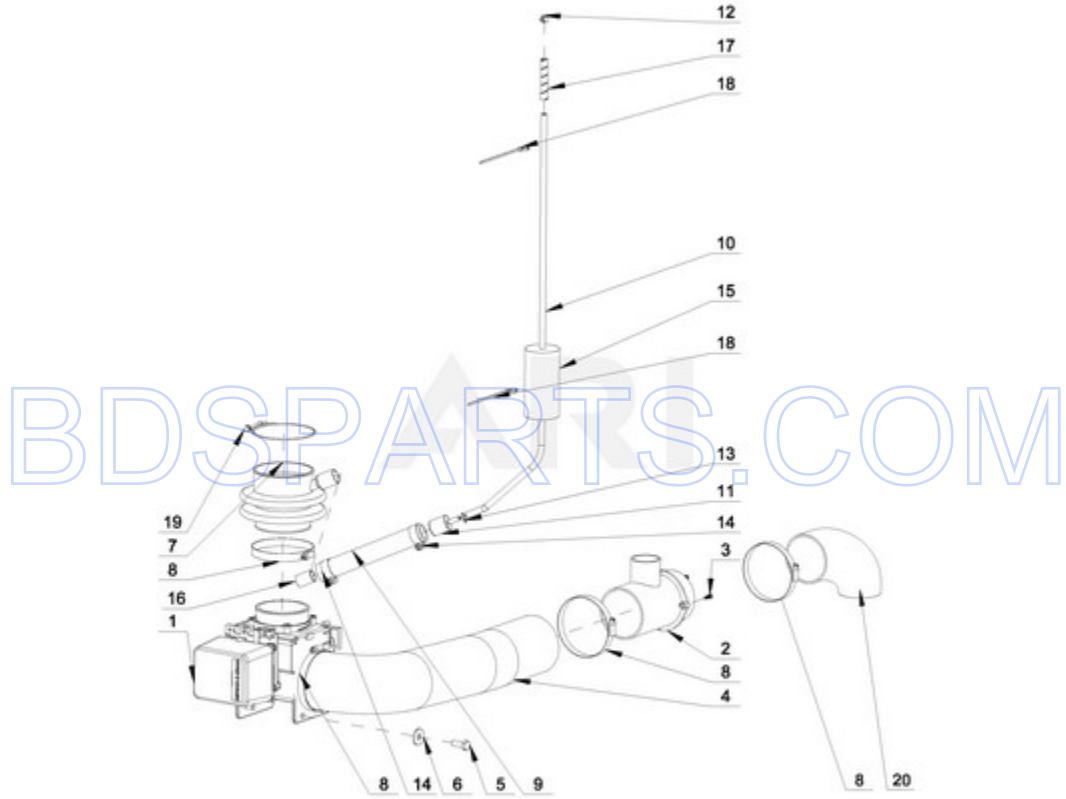

MXR55PDATS - 08 - DRAIN SYSTEM PARTS

DRAIN SYSTEM PARTS

08/12/2015

14

Part No. W10746018 Rev. B

Page design © 2004-2017 by ARI Network Services, Inc.

BDSPARTS.COM

Ref #	Part #	Description	Qty	Context	Note	MSRP
10	23001252	UPPER HOSE, PRESSURE SWITCH				
13	23001257	CLAMP, CORBIN (A5.5)				
8	23001258	HOSE CLAMP (70-90)				
11	23001260	PRESSURE SWITCH HOSE FITTING				
14	23001262	HOSE CLAMP (20-32)				
6	23002437	WASHER M8				
5	23002475	BOLT M8X20				
20	23002015	DRAIN ELBOW				
9	23001246	LOWER HOSE, PRESSURE SWITCH				
1B	W10357127	DRAIN VALVE (MOTOR ONLY)				
15	23004491	LARGER BUMPER				
3	W10712718	BOLT M4X12				
1	W10712775	DRAIN VALVE - COMPLETE				
1A	W10712776	DRAIN VALVE (CHAMBER)				
2	W10712777	T-CONNECTOR				
7	W10712797	HOSE				
12	W10712806	SPRING CLAMP				
16	W10712804	HOSE INSERT				
17	W10712803	HOSE PROTECTOR				
18	W10657139	WIRE TIE (130 X 2.6MM)				
19	W10712805	HOSE CLAMP (82-90)				
4	W10725488	DRAIN ELBOW