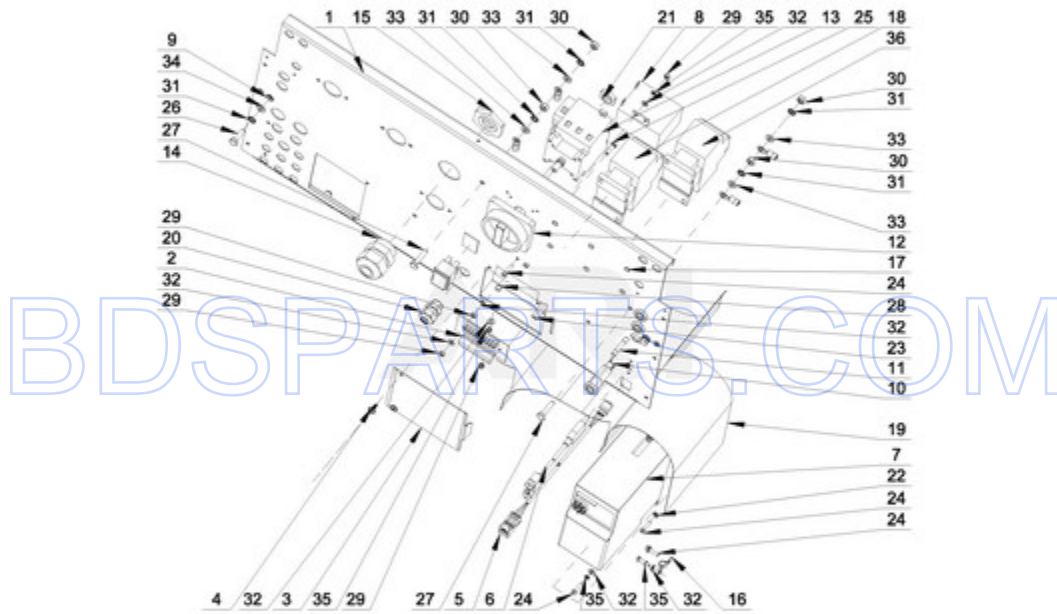

MXR55PDATS - 09 - REAR PANEL PARTS

REAR PANEL PARTS

Ref #	Part #	Description	Qty	Context	Note	MSRP
NI	N/P	FOLLOWING PARTS NOT ILLUSTRATED				
10	23001462	FUSE HOLDER (5X20MM)				
18	23003750	CONTACTOR LC1 D09M7				
24	23002398	BOLT M4X16				
27	23002806	BOLT M6X25				
10A	23002210	FUSE HOLDER (6X32MM)				
26	23002462	BOLT M6X20				
30	23002651	NUT M6				
31	23002425	WASHER, LOCK M6				
33	23003767	WASHER M6.4				
34	23002424	WASHER M6.4				
23	23002473	FOAM CONNECTOR GASKET				
29	23003666	NUT M4				
32	23002438	WASHER M4.3				
22	23002950	WASHER, LOCK M4				
25	23004095	BOLT M4X16				
11	23004315	FUSE 0.5A				
17	23002362	RIVET W/CRANK (4X7)				
7	W10415735	FREQUENCY INVERTER				
35	23002400	WASHER M4				
11A	23003385	FUSE 1A 6X32				
28	23001682	BOLT M4X8				
12	23003497	MAIN SWITCH KNOB				
13	23003500	MAIN SWITCH 25A				
14	23004494	LARGE STRAIN RELIEF				
15	23004495	LARGE STRAIN RELIEF NUT				
9	23001575	NUT, INSERT M6				
20	23004396	SMALL STRAIN RELIEF M16				
21	23004398	SMALL STRAIN RELIEF NUT M16				
36	W10286352	TRANSFORMER				
2	W10286355	LED BOARD MC5				
4	W10711800	SCREW M4X11				
3	W10725522	REAR PANEL, LID				
5	W10713154	CABLE CONNECTOR, RS485				
6	W10713157	CABLE, USB - REAR PANEL CONNECTOR				
16	W10713152	CABLE CLAMP				
7A	W10725529	CABLE, COMMUNICATION				
2A	W10665044