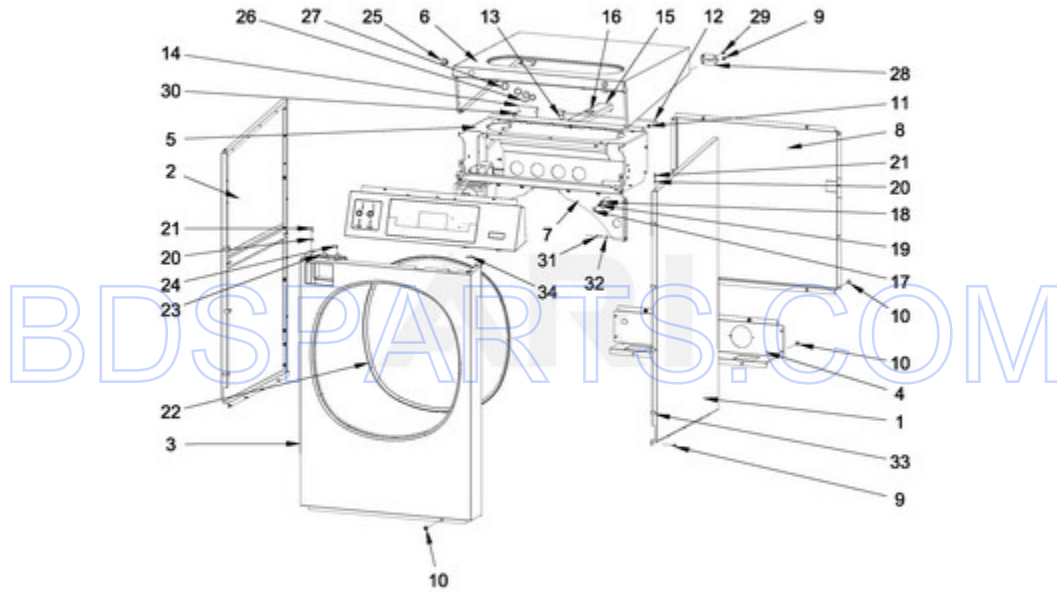

MXR55PDATS - 03 - CABINET PARTS

CABINET PARTS

Ref #	Part #	Description	Qty	Context	Note	MSRP
NI	N/P	FOLLOWING PARTS NOT ILLUSTRATED				
27	23001007	WASHER				
26	23001009	HOOK, LOCK				
30	23001099	PC BOARD SOCKET				
17	23002461	BOLT M6X16				
31	23002398	BOLT M4X16				
19	23002440	WASHER M6				
18	23003774	WASHER M6 X 4				
NI	23003666	PARTS FOR MAYTAG CONNECT 360 (NUT M4)				
24	23003114	BOLT M4X8				
28	23004103	HINGE				
32	23002950	WASHER, LOCK M4				
13	23002454	SELF STICKING CABLE CLIP				
10	W10286289	BOLT M6X10				
11	23002167	GROMMET, RUBBER				
20	W10711787	INSERT, RIVET				
21	W10711789	RIVET W/CRANK (4X16)				
33	W10711718	SELF-ADHESIVE FOAM SEAL				
9	W10711800	SCREW M4X11				
14	W10712170	AUTO-UNLOCK MODULE				
16	W10712181	VELCRO FASTENER				
22	W10725437	EDGE PROTECTION				
23	W10712166	VAULT BEZEL				
25	W10712231	LOCK				
29	W10712165	RIVET W/CRANK (8X8)				
34	W10725440	END STOP				
NI	W10712183	WIRING HARNESS, AUTO-UNLOCK MODULE				
NI	W10712243	PARTS FOR MAYTAG CONNECT 360 (BOLT M4X12)				
12	W10712164	PROP ROD				
4	W10725237	REAR COVER - LOWER, COMPLETE				
5	W10725240	PANEL HOLDER COMPLETE				
7	W10725422	CABINET REINFORCEMENT COMPLETE				
8	W10725425	REAR COVER				
3	W10725233	FRONT PANEL - COMPLETE COIN METER (STAINLESS)