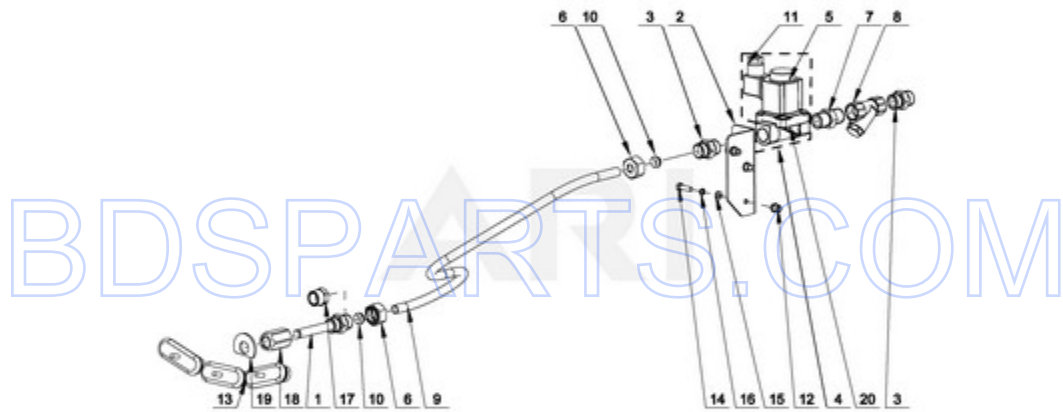

MXR55PDATS - 12 - STEAM HEATING PARTS

STEAM HEATING PARTS

08/12/2015

22

Part No. W10746018 Rev. B

Page design © 2004-2017 by ARI Network Services, Inc.

BDSPARTS.COM

Ref #	Part #	Description	Qty	Context	Note	MSRP
13	23001594	HEATING ELEMENT HOLE PLUG				
14	23002462	BOLT M6X20				
16	23002440	WASHER M6				
15	23003774	WASHER M6 X 4				
12	23001575	NUT, INSERT M6				
3	23003907	PIPE ADAPTER				
1	W10713178	STEAM INJECTOR				
2	W10725700	SUPPORT BRACKET, STEAM VALVE				
4	W10715313	STEAM VALVE (1/2") - COMPLETE				
5	W10713170	COIL (50/60HZ)				
6	W10725701	NUT (1/2")				
7	W10713180	PIPE ADAPTER				
8	W10693339	FILTER, STEAM				
9	W10725702	TUBE, STEAM				
10	W10667392	FASTENING CONE				
11	W10713172	CONNECTOR				
17	W10713181	PLUG (1/2")				
18	W10713182	ADAPTER (G3/8"/G1/2")				
19	W10713183	WASHER				
20	W10286321	STEAM VALVE WITHOUT COIL