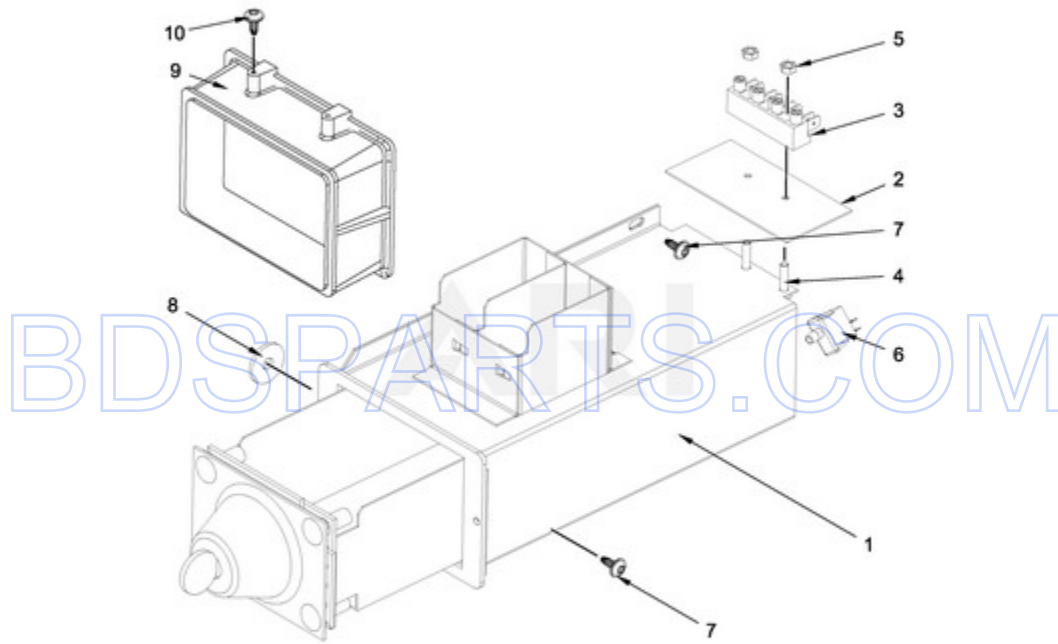

MXR55PDATS - 05 - COIN VAULT PARTS

COIN VAULT PARTS

08/12/2015

8

Part No. W10746018 Rev. B

Page design © 2004-2017 by ARI Network Services, Inc.

BDSPARTS.COM

Ref #	Part #	Description	Qty	Context	Note	MSRP
3	23001113	TERMINAL BLOCK				
2	23001115	TERMINAL BLOCK INSULATION				
5	23003666	NUT M4				
10	23003114	BOLT M4X8				
6	23003656	SWITCH, COIN BOX				
4	23004095	BOLT M4X16				
7	W10711800	SCREW M4X11				
9	W10712166	VAULT BEZEL				
1	W10725469	COIN VAULT				
8	W10431220	WASHER				

BDSPARTS.COM

BDSPARTS.COM