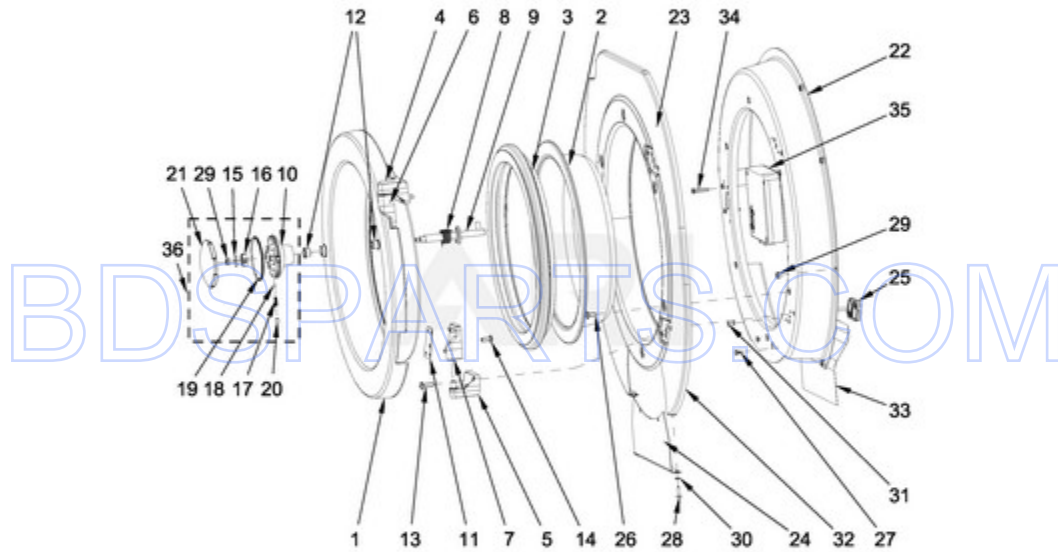

MXR55PDATS - 06 - DOOR PARTS

DOOR PARTS

08/12/2015

10

Part No. W10746018 Rev. B

Page design © 2004-2017 by ARI Network Services, Inc.

BDSPARTS.COM

Ref #	Part #	Description	Qty	Context	Note	MSRP
NI	N/P	FOLLOWING PARTS NOT ILLUSTRATED				
29	23001310	NUT M6				
28	23002398	BOLT M4X16				
15	23003012	WASHER M6				
32	23004093	RIVET BLIND NUT M4				
30	23002438	WASHER M4.3				
33	23002877	SHIELD, RAIN				
31	W10711789	RIVET W/CRANK (4X16)				
4	W10712306	UPPER HINGE - FIXED				
5	W10712307	LOWER HINGE - FIXED				
6	W10712308	UPPER HINGE				
7	W10712309	LOWER HINGE				
8	W10712314	TORSION SPRING, HANDLE				
9	W10712315	LOCK SHAFT, HANDLE				
10	W10712316	INNER, HANDLE				
11	W10712317	WASHER, HINGE				
12	W10712318	CASING, LOCK SHAFT				
13	W10712319	BOLT M6X25				
14	W10712320	BOLT M6X16				
16	W10712323	LOCATING SEGMENT, HANDLE				
17	W10712328	COMPRESSION SPRING, HANDLE				
18	W10712344	HANDLE BALL				
19	W10712345	DISTINGUISHING RING (BLUE)				
20	W10712347	BOLT M6X6				
21	W10712351	COVER, HANDLE				
25	W10712366	HINGE SUPPORT				
26	W10712367	BOLT M6X14				
27	W10712368	PLASTIC PLUG				
34	W10712370	BOLT M5X25				
35	W10712373	DOOR LOCK				
36	W10712375	HANDLE COMPLETE				
NI	W10712376	WIRING HARNESS, DOOR LOCK				
1	W10712297	DOOR (GREY)				
2	W10712301	DOOR GLASS				
3	W10712305	DOOR SEAL				
22	W10712358	DOOR AND LOCK HOLDER COMPLETE				
23	W10712361	FRONT PANEL				
24	W10712364