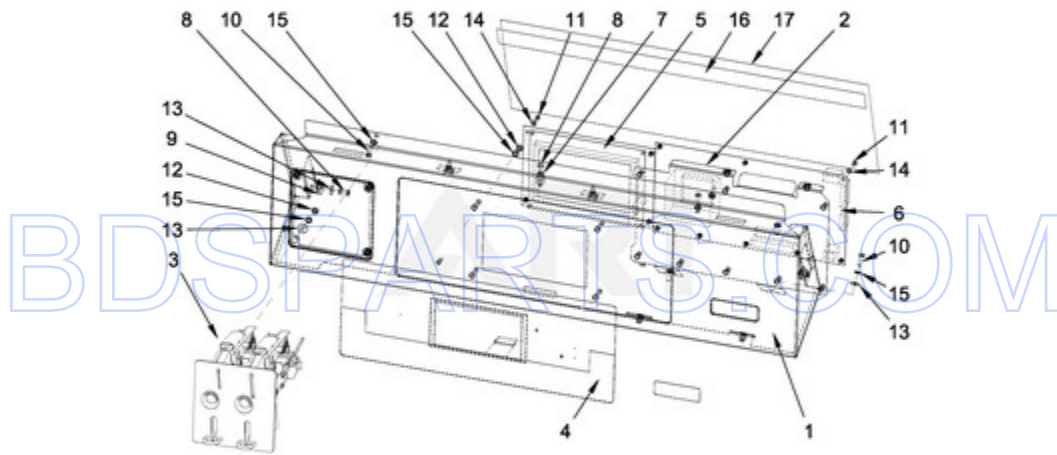

MXR55PDATS - 04 - CONTROL PANEL PARTS

CONTROL PANEL PARTS

Ref #	Part #	Description	Qty	Context	Note	MSRP
NI	N/P	FOLLOWING PARTS NOT ILLUSTRATED				
13	23001545	WASHER M4				
11	23002869	BOLT M3X6				
12	23003666	NUT M4				
15	23002950	WASHER, LOCK M4				
14	23002865	WASHER, LOCK M4				
16	23004126	DOUBLE-SIDED TAPE				
17	23002877	SHIELD, RAIN				
7	W10711787	INSERT, RIVET				
8	W10711789	RIVET W/CRANK (4X16)				
10	W10712243	BOLT M4X12				
2	W10725459	CONTROL BOARD BRACKET				
3	W10712245	COIN DROP (.25 CENT)				
5	W10712233	DISPLAY BOARD - CPU				
6	W10712234	MAIN CONTROL BOARD MC7				
9	W10725468	LEADING PIN				
NI	W10712236	WIRING HARNESS, MAIN CONTROL TO DISPLAY BOARD				
1	W10725455	CONTROL PANEL				
4	W10712227	USER INTERFACE FACIA/KEYPAD MC7 (PD)