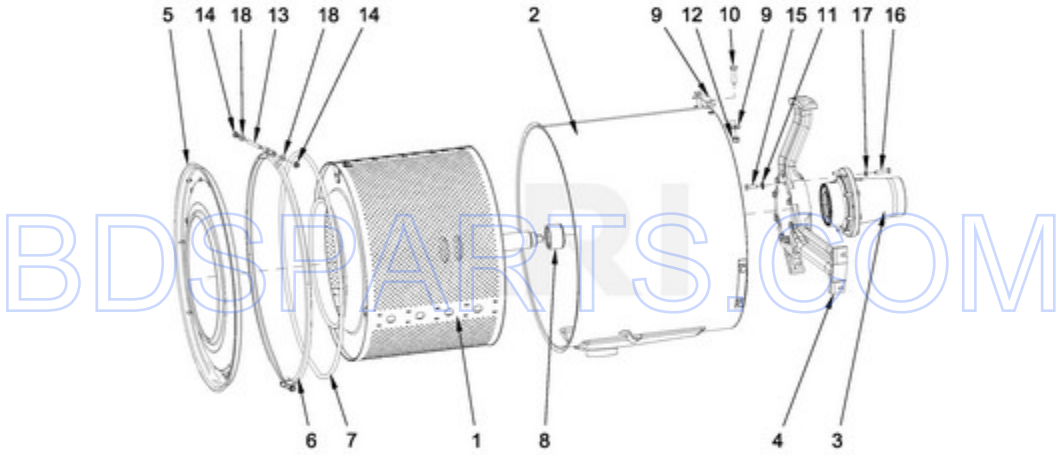

MXR55PDATS - 10 - DRUM AND TUB PARTS

DRUM AND TUB PARTS

Ref #	Part #	Description	Qty	Context	Note	MSRP
NI	N/P	FOLLOWING PARTS NOT ILLUSTRATED				
15	23001202	BOLT M10X35				
16	23001283	BOLT M12X35				
17	23002657	WASHER M13				
14	23002487	NUT M8				
18	23001608	WASHER M8.4				
10	23004207	BOLT M12X50				
13	23002486	BOLT M8				
12	W10357141	NUT M12				
NI	W10713950	THREAD LOCK				
4	W10713401	SUPPORT, TUB				
5	W10713409	FRONT TUB PANEL - COMPLETE				
6	W10713412	CLAMP - COMPLETE				
7	W10713415	SEAL D10-2550MM				
8	W10713946	SEALING SLEEVE				
9	W10713949	BRACKET, CURVED				
11	W10285300	WASHER M10				
3	W10714050	TRUNNION - COMPLETE				
2	W10713383	OUTER TUB - COMPLETE				
1	W10725708	DRUM, WASHER - COMPLETE