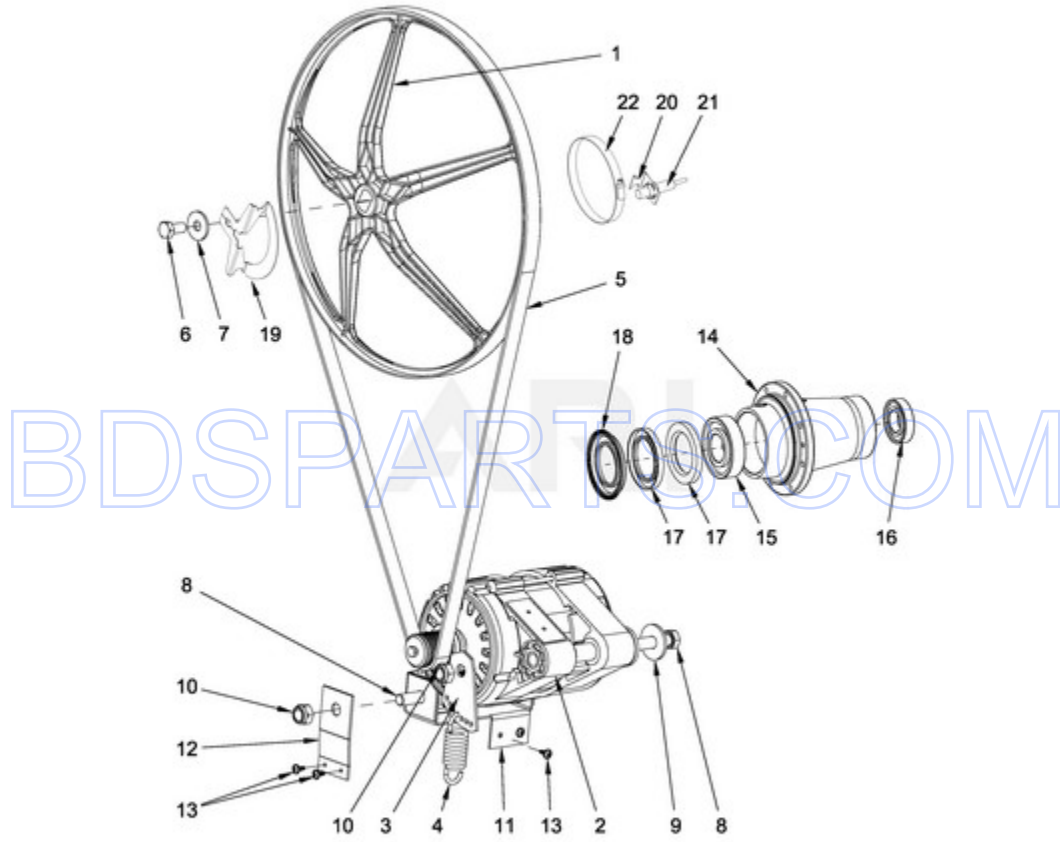

MXR55PDATS - 11 - DRIVE PARTS

DRIVE PARTS

08/12/2015

20

Part No. W10746018 Rev. B

Page design © 2004-2017 by ARI Network Services, Inc.

BDSPARTS.COM

Ref #	Part #	Description	Qty	Context	Note	MSRP
9	23004146	WASHER M12				
4	23004156	SPRING, TENSION				
16	23003614	BEARING (6310)				
10	W10357141	NUT M12				
15	23003076	BEARING (6312)				
17	23003850	RING SEAL 100X130X10				
6	23002278	BOLT M16X30				
13	W10711800	SCREW M4X11				
20	W10747779	BRACKET, SPEED SENSOR				
21	W10747780	SPEED SENSOR				
1	W10725737	V-PULLEY DRUM				
2	W10725747	MOTOR (230V/75HZ)				
2A	W10725748	MOTOR (400V/76HZ)				
3	W10725752	SPRING HOLDER				
5	W10725758	BELT				
7	W10654354	MOTOR PULLEY WASHER				
8	W10713999	BOLT M12X220				
11	W10725767	MOTOR HOLDER				
19	W10747778	PLATE, SPEED SENSOR				
22	W10748075	HOSE CLAMP (140-160)				
18	W10714026	RING SEAL 100X130/144X9/12				
14	W10714016	BEARING HOUSING				
12	W10725778	HOLDER