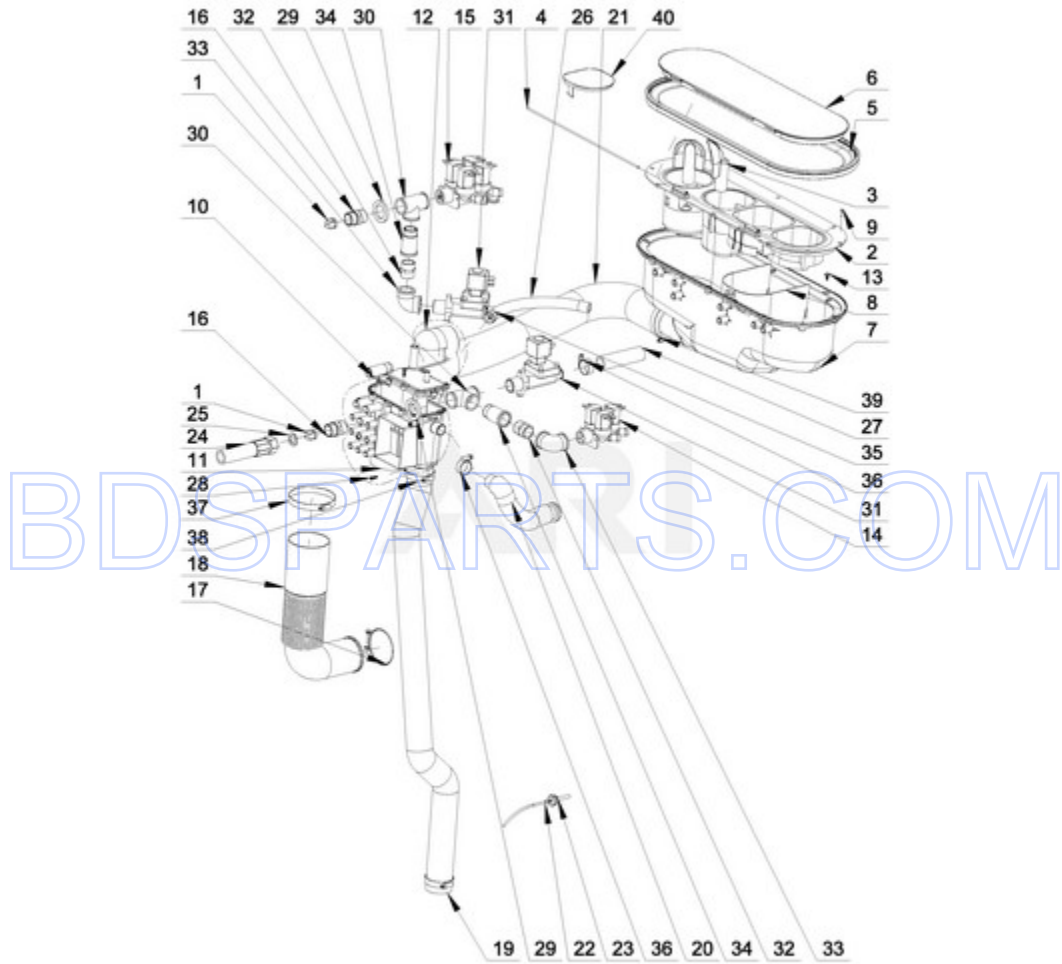

MXR55PDATS - 07 - WATER INLET PARTS

WATER INLET PARTS

08/12/2015

12

Part No. W10746018 Rev. B

Page design © 2004-2017 by ARI Network Services, Inc.

BDSPARTS.COM

Ref #	Part #	Description	Qty	Context Note	MSRP
35	23001506	HOSE CLAMP (12-22)			
26	23001507	HOSE, INLET			
32	23001482	NIPPLE (3/4" PIPE THREAD)			
29	23001483	WASHER M28X42X5			
34	23001484	EXTENSION (3/4" PIPE THREAD)			
30	23001485	TEE (3/4" PIPE THREAD)			
24	23001523	HOSE, CONNECTION			
39	23001256	HOSE CLAMP (60-80)			
37	23001258	HOSE CLAMP (70-90)			
36	23001262	HOSE CLAMP (20-32)			
25	23002921	WASHER, FILL HOSE			
1	23002922	FILTER SCREEN			
9	23003782	SCREW			
38	23001750	HOSE CLAMP (40-60)			
22	23003964	TEMPERATURE SENSOR			
33	23001756	ELBOW (3/4")			
27	23001740	HOSE D19 X 27			
31	23002071	SINGLE INLET VALVE (3/4")			
13	W10711800	SCREW M4X11			
2	W10712626	CHEMICAL DISPENSER INSERT			
3	W10712627	SIPHON			
4	W10712628	PIN, HINGE			
5	W10712629	DISPENSER SEAL			
6	W10712630	DISPENSER LID			
7	W10712635	CHEMICAL DISPENSER BASE			
10	W10712640	MIXER - COMPLETE			
11	W10712642	MIXER BODY			
12	W10712644	MIXER LID			
14	W10712646	THREE-WAY VALVE - COMPLETE (3/4")			
15	W10712721	FOUR-WAY VALVE - COMPLETE (3/4")			
23	W10712713	SEAL RING, TEMPERATURE SENSOR			
17	W10712716	HOSE CLAMP (62-70)			
28	W10712718	BOLT M4X12			
40	W10734787	BLOCK-OFF, DISPENSER CAVITY			
18	W10712648	FILLING HOSE			
8	W10712638	SOAP HOPPER INSERT SECONDARY			
16	W10684103	COUPLER			
19	W10725476	OVERFLOW TUBE			
20	W10712699	HOSE, VENT