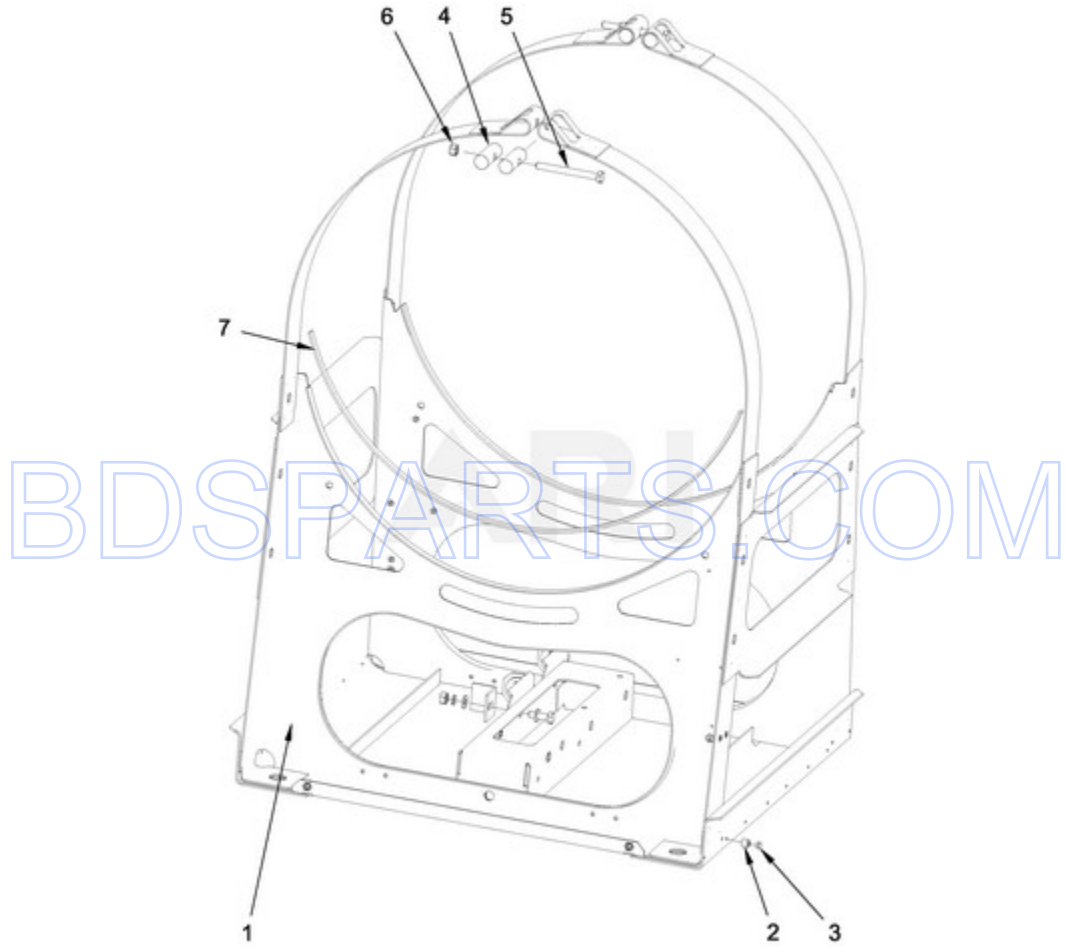

MXR55PDATS - 02 - FRAME PARTS

FRAME PARTS

08/12/2015

2

Part No. W10746018 Rev. B

Page design © 2004-2017 by ARI Network Services, Inc.

BDSPARTS.COM

Ref #	Part #	Description	Qty	Context Note	MSRP
6	23001607	NUT M8			
2	W10711787	INSERT, RIVET			
3	W10711789	RIVET W/CRANK (4X16)			
4	W10711702	COVER STRIP PIN			
7	W10711718	SELF-ADHESIVE FOAM SEAL			
5	W10711703	BOLT M8X100			
1	W10725154	FRAME			

BDSPARTS.COM

BDSPARTS.COM

MXR55PDATS - 03 - CABINET PARTS

CABINET PARTS

Ref #	Part #	Description	Qty	Context	Note	MSRP
NI	N/P	FOLLOWING PARTS NOT ILLUSTRATED				
27	23001007	WASHER				
26	23001009	HOOK, LOCK				
30	23001099	PC BOARD SOCKET				
17	23002461	BOLT M6X16				
31	23002398	BOLT M4X16				
19	23002440	WASHER M6				
18	23003774	WASHER M6 X 4				
NI	23003666	PARTS FOR MAYTAG CONNECT 360 (NUT M4)				
24	23003114	BOLT M4X8				
28	23004103	HINGE				
32	23002950	WASHER, LOCK M4				
13	23002454	SELF STICKING CABLE CLIP				
10	W10286289	BOLT M6X10				
11	23002167	GROMMET, RUBBER				
20	W10711787	INSERT, RIVET				
21	W10711789	RIVET W/CRANK (4X16)				
33	W10711718	SELF-ADHESIVE FOAM SEAL				
9	W10711800	SCREW M4X11				
14	W10712170	AUTO-UNLOCK MODULE				
16	W10712181	VELCRO FASTENER				
22	W10725437	EDGE PROTECTION				
23	W10712166	VAULT BEZEL				
25	W10712231	LOCK				
29	W10712165	RIVET W/CRANK (8X8)				
34	W10725440	END STOP				
NI	W10712183	WIRING HARNESS, AUTO-UNLOCK MODULE				
NI	W10712243	PARTS FOR MAYTAG CONNECT 360 (BOLT M4X12)				
12	W10712164	PROP ROD				
4	W10725237	REAR COVER - LOWER, COMPLETE				
5	W10725240	PANEL HOLDER COMPLETE				
7	W10725422	CABINET REINFORCEMENT COMPLETE				
8	W10725425	REAR COVER				
3	W10725233	FRONT PANEL - COMPLETE COIN METER (STAINLESS)				